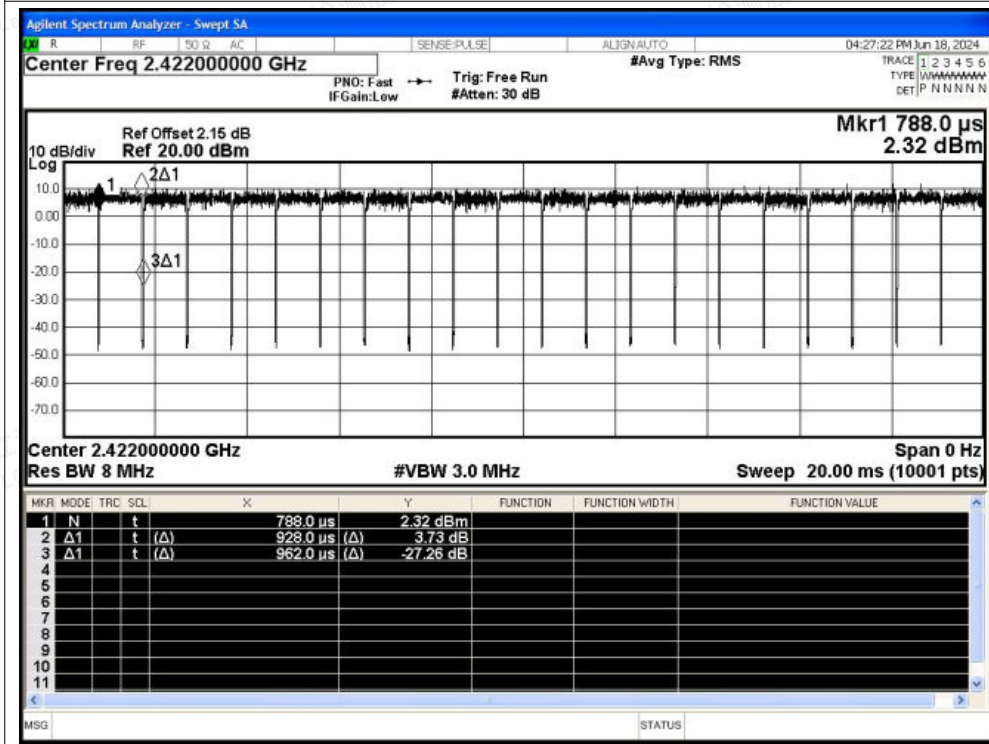

Scan code to check authenticity

Duty Cycle NVNT n20 2462MHz Ant1

Duty Cycle NVNT n40 2422MHz Ant1

Shenzhen LCS Compliance Testing Laboratory Ltd.

Addr: 101, 201 Bldg A & 301 Bldg C, Juji Industrial Park Yabianxueziwei, Shajing Street, Baoan District, Shenzhen, 518000, China