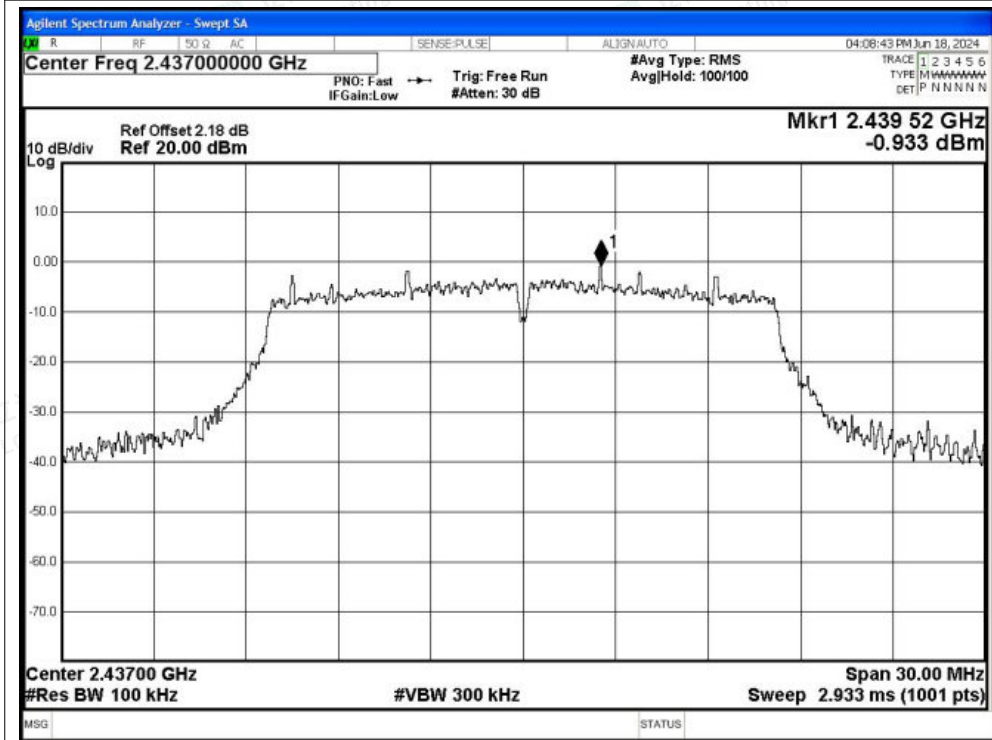

Tx. Spurious NVNT g 2437MHz Ant1 Ref

Tx. Spurious NVNT g 2437MHz Ant1 Emission

Shenzhen LCS Compliance Testing Laboratory Ltd.

Addr: 101, 201 Bldg A & 301 Bldg C, Juji Industrial Park Yabianxueziwei, Shajing Street, Baoan District, Shenzhen, 518000, China