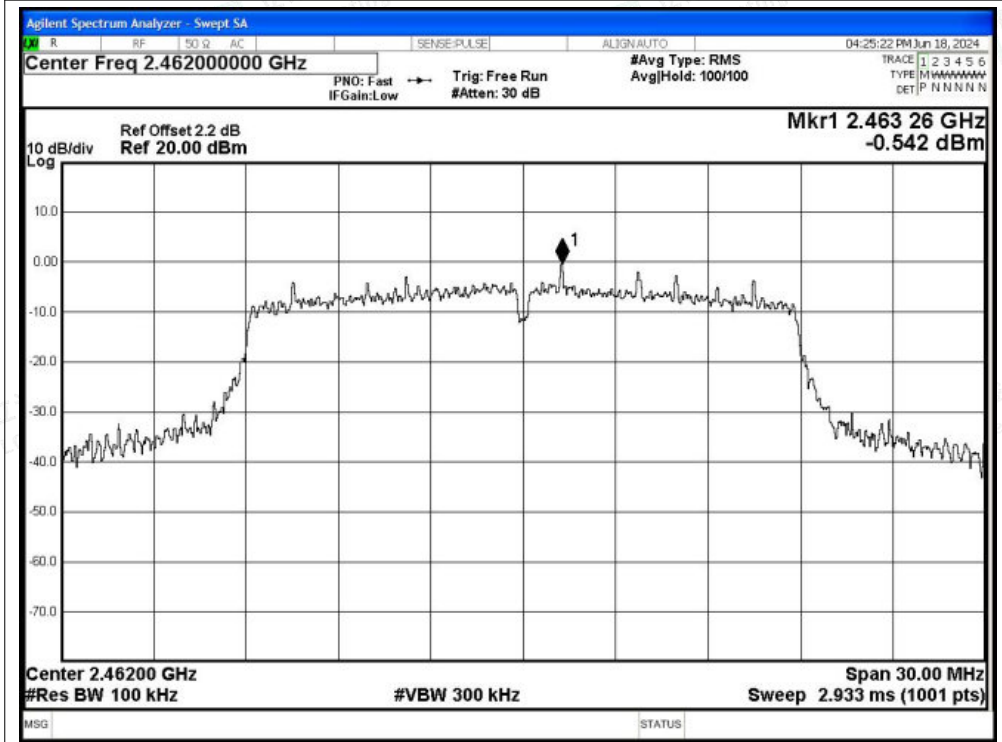

Tx. Spurious NVNT n20 2462MHz Ant1 Ref