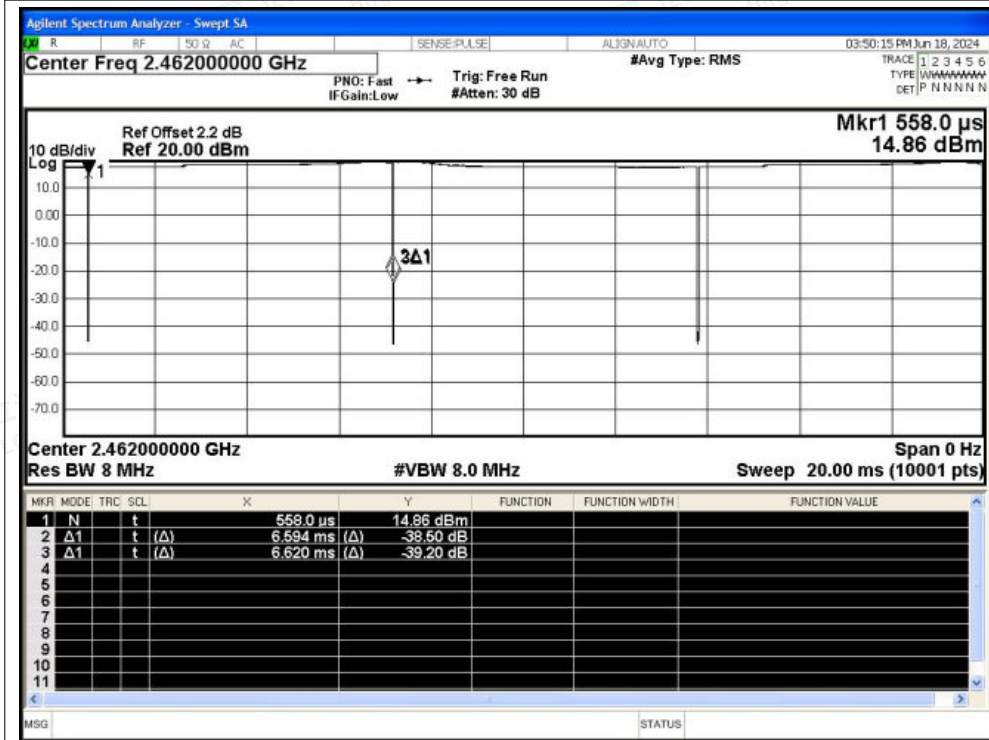

Duty Cycle NVNT b 2462MHz Ant1