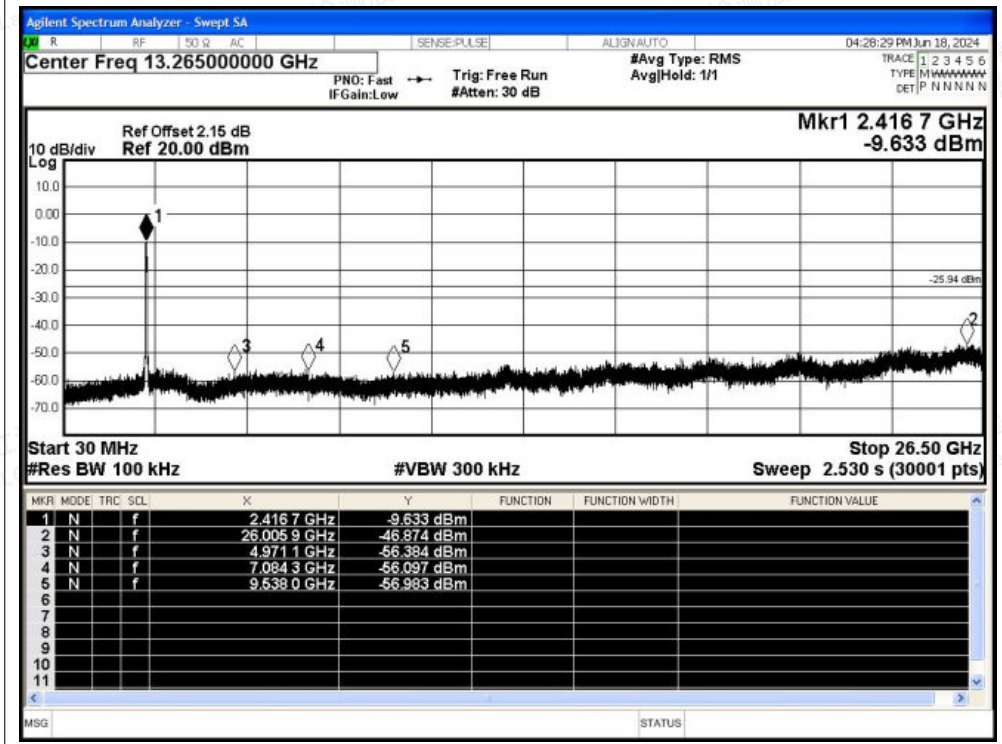

Tx. Spurious NVNT n40 2422MHz Ant1 Emission

Shenzhen LCS Compliance Testing Laboratory Ltd.

Address: 101, 201 Bldg A & 301 Bldg C, Juji Industrial Park Yabianxueziwei, Shajing Street, Baoan District, Shenzhen, 518000, China

Tel: +(86) 0755-82591330 | E-mail: webmaster@lcs-cert.com | Web: www.lcs-cert.com

Scan code to check authenticity