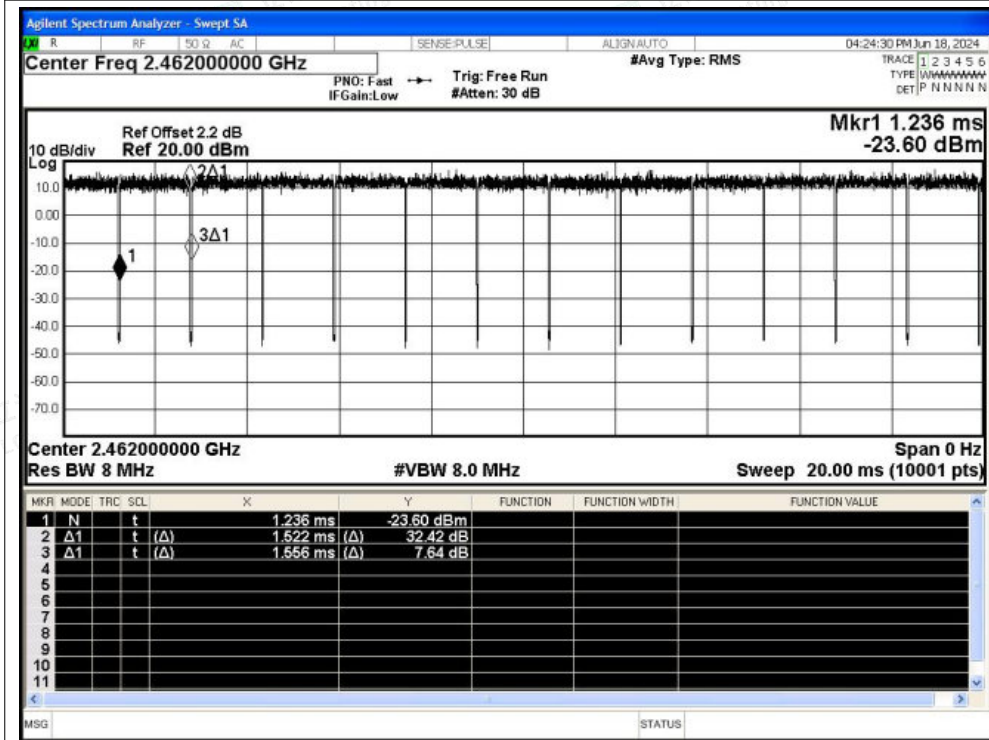

Duty Cycle NVNT n20 2462MHz Ant1