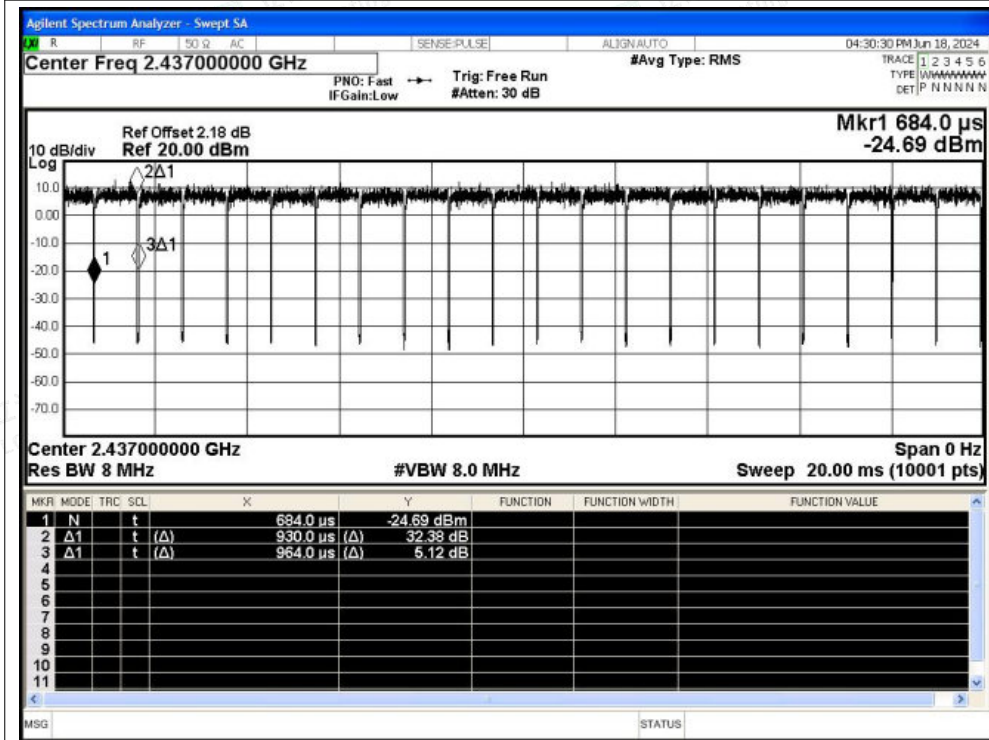

Duty Cycle NVNT n40 2437MHz Ant1