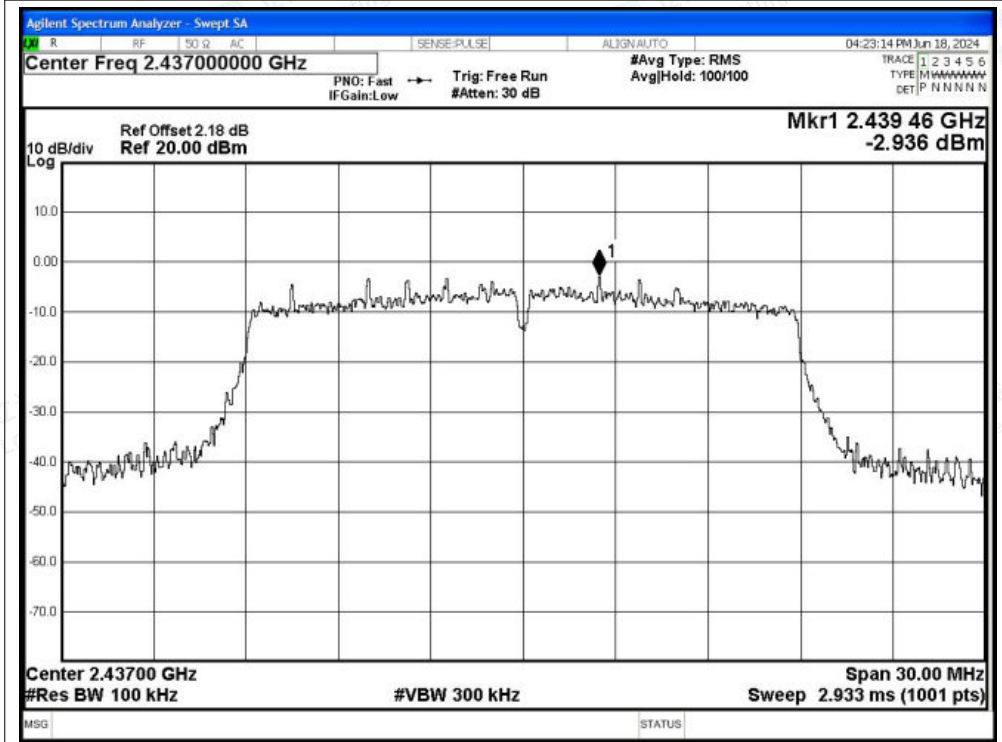

Tx. Spurious NVNT n20 2437MHz Ant1 Ref