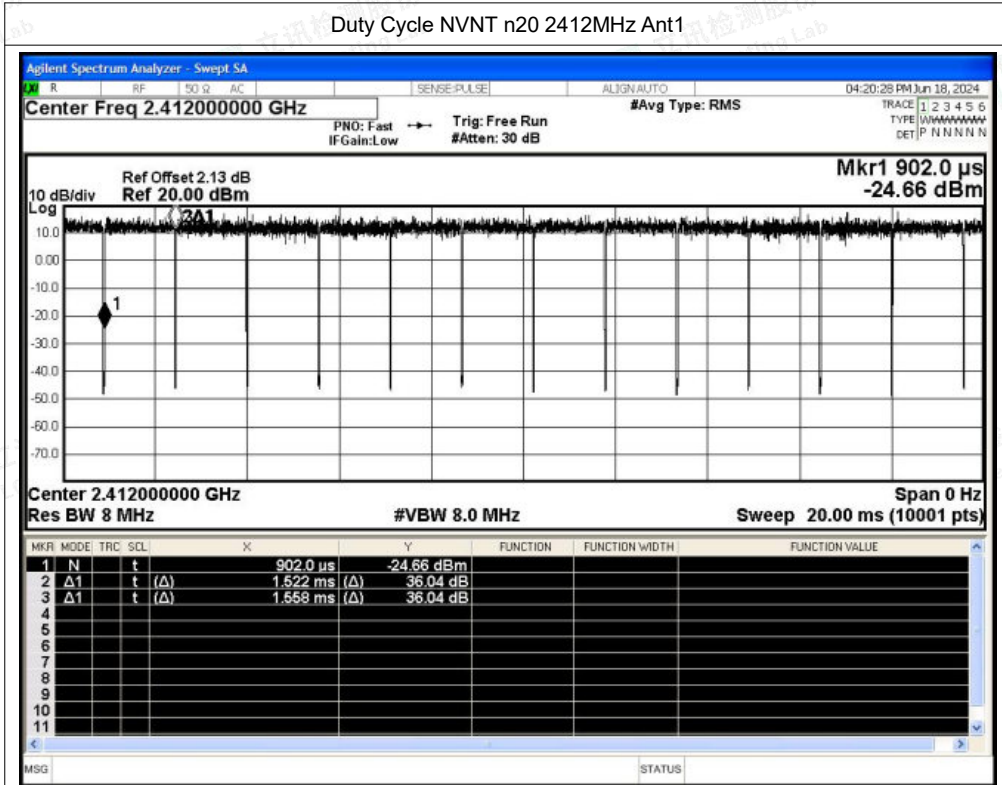

Duty Cycle NVNT n20 2412MHz Ant1