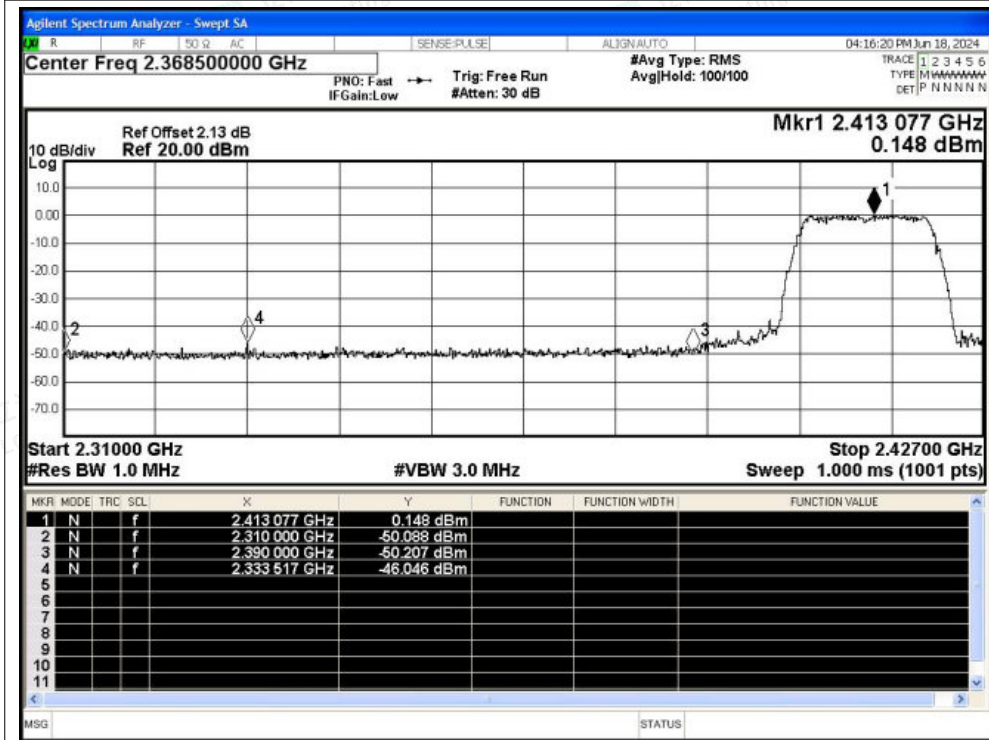

Restrict Band NVNT g 2412MHz Ant1 Peak