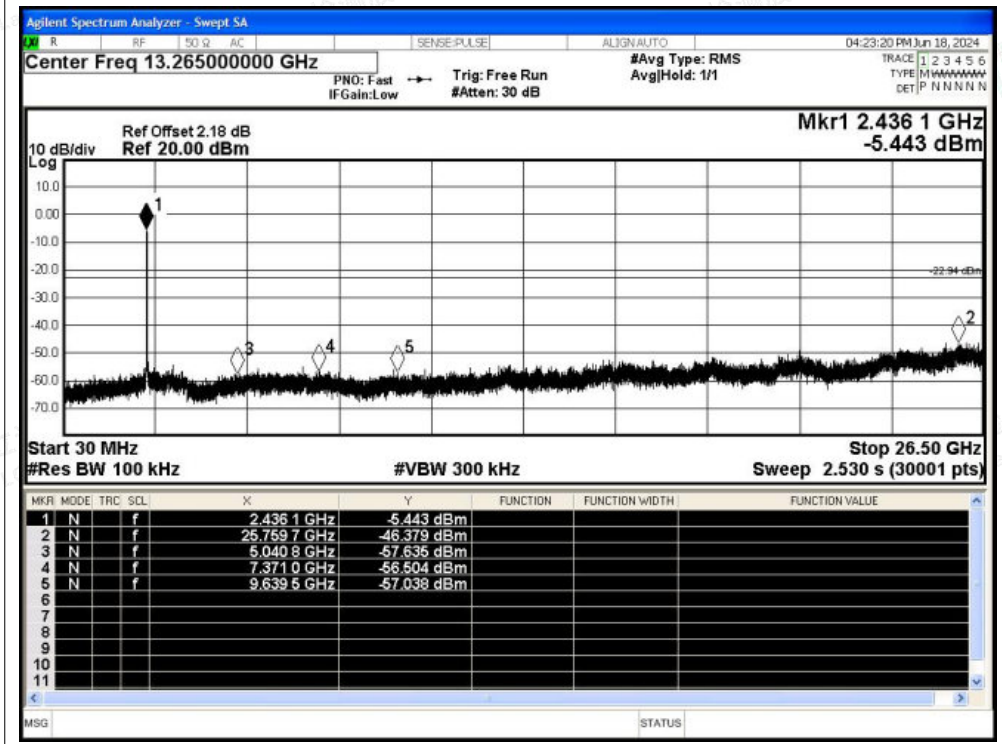

Tx. Spurious NVNT n20 2437MHz Ant1 Emission

Shenzhen LCS Compliance Testing Laboratory Ltd.

Add: 101, 201 Bldg A & 301 Bldg C, Juji Industrial Park Yabianxueziwei, Shajing Street, Baoan District, Shenzhen, 518000, China

Tel: +(86) 0755-82591330 | E-mail: webmaster@lcs-cert.com | Web: www.lcs-cert.com

Scan code to check authenticity