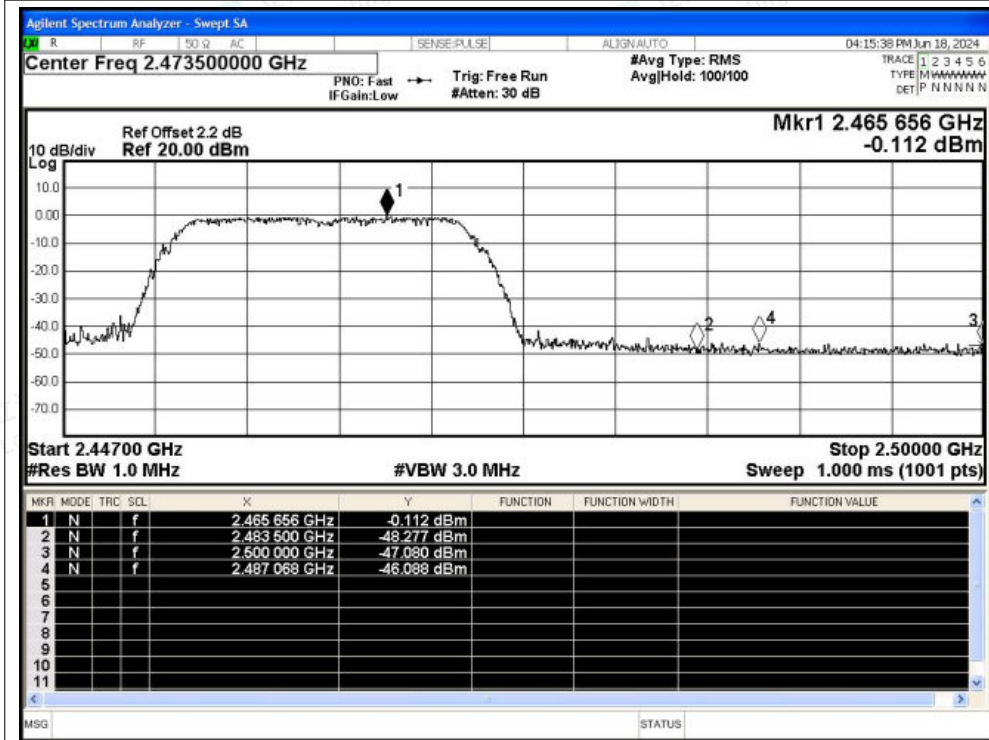

Restrict Band NVNT g 2462MHz Ant1 Peak