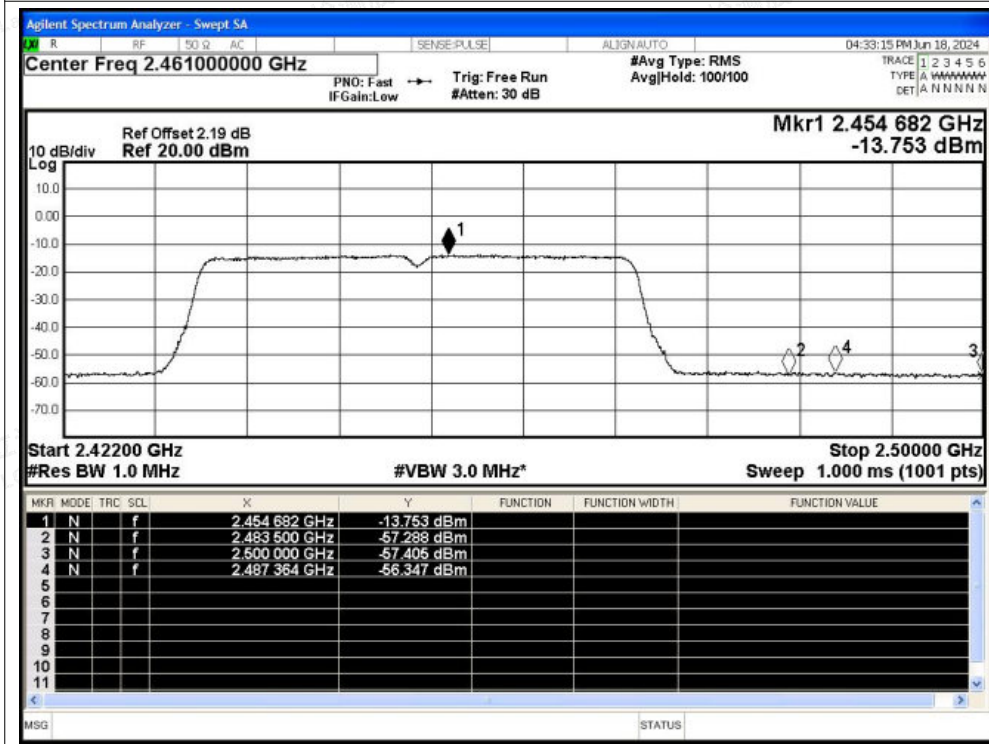

Tel: +(86) 0755-82591330 | E-mail: webmaster@lcs-cert.com | Web: www.lcs-cert.com

Scan code to check authenticity

Restrict Band NVNT n40 2452MHz Ant1 Peak

Restrict Band NVNT n40 2452MHz Ant1 Average

Shenzhen LCS Compliance Testing Laboratory Ltd.