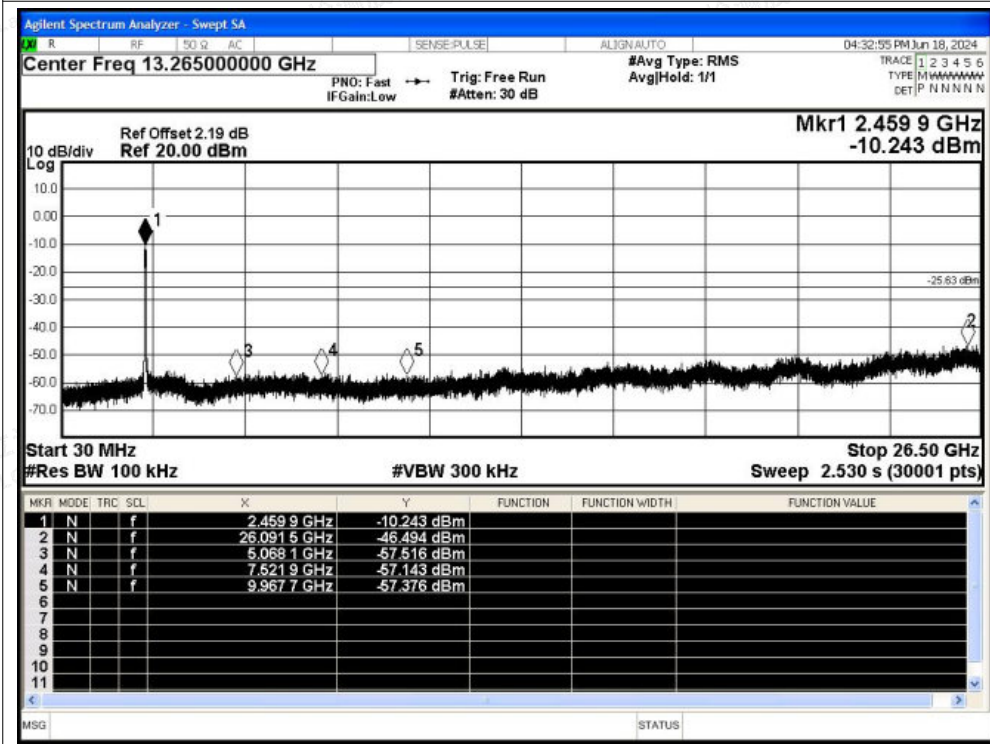

Tel: +(86) 0755-82591330 | E-mail: webmaster@lcs-cert.com | Web: www.lcs-cert.com

Scan code to check authenticity

Tx. Spurious NVNT n40 2452MHz Ant1 Ref

Tx. Spurious NVNT n40 2452MHz Ant1 Emission

Shenzhen LCS Compliance Testing Laboratory Ltd.