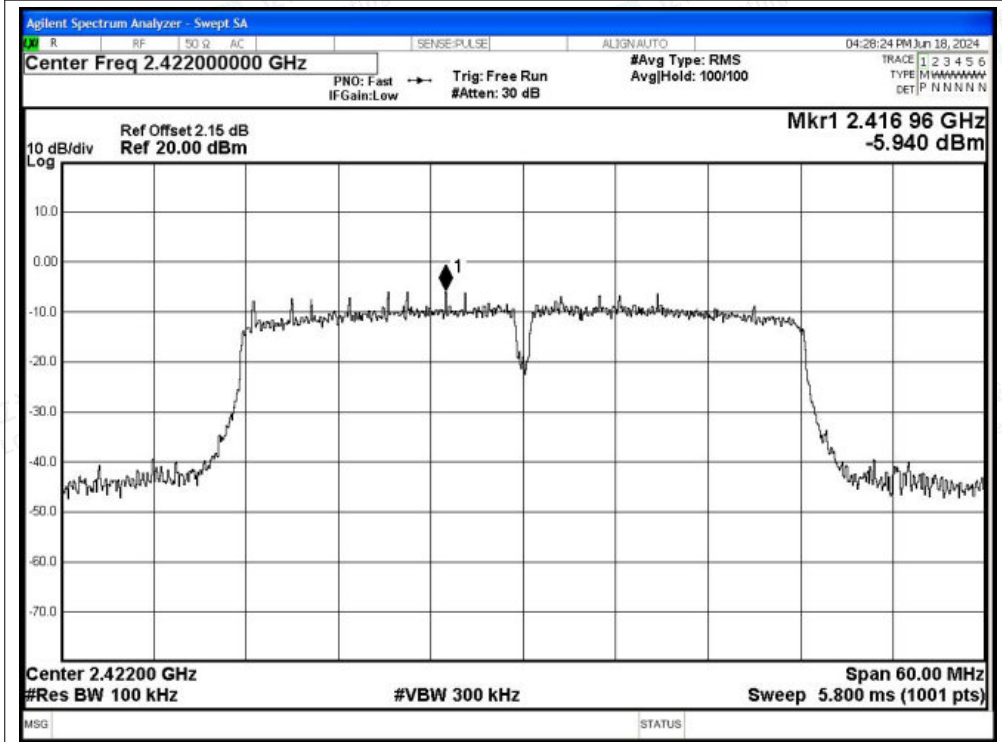

Tx. Spurious NVNT n40 2422MHz Ant1 Ref