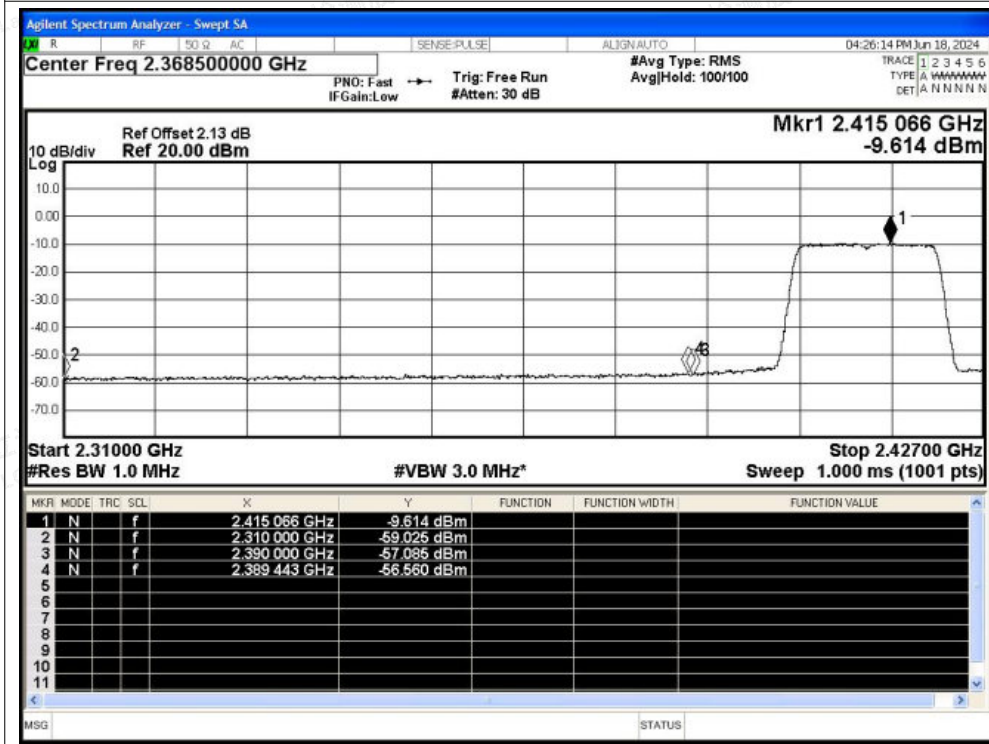

Restrict Band NVNT n20 2412MHz Ant1 Average

Shenzhen LCS Compliance Testing Laboratory Ltd.

Add: 101, 201 Bldg A & 301 Bldg C, Juji Industrial Park Yabianxueziwei, Shajing Street, Baoan District, Shenzhen, 518000, China

Tel: +(86) 0755-82591330 | E-mail: webmaster@lcs-cert.com | Web: www.lcs-cert.com

Scan code to check authenticity