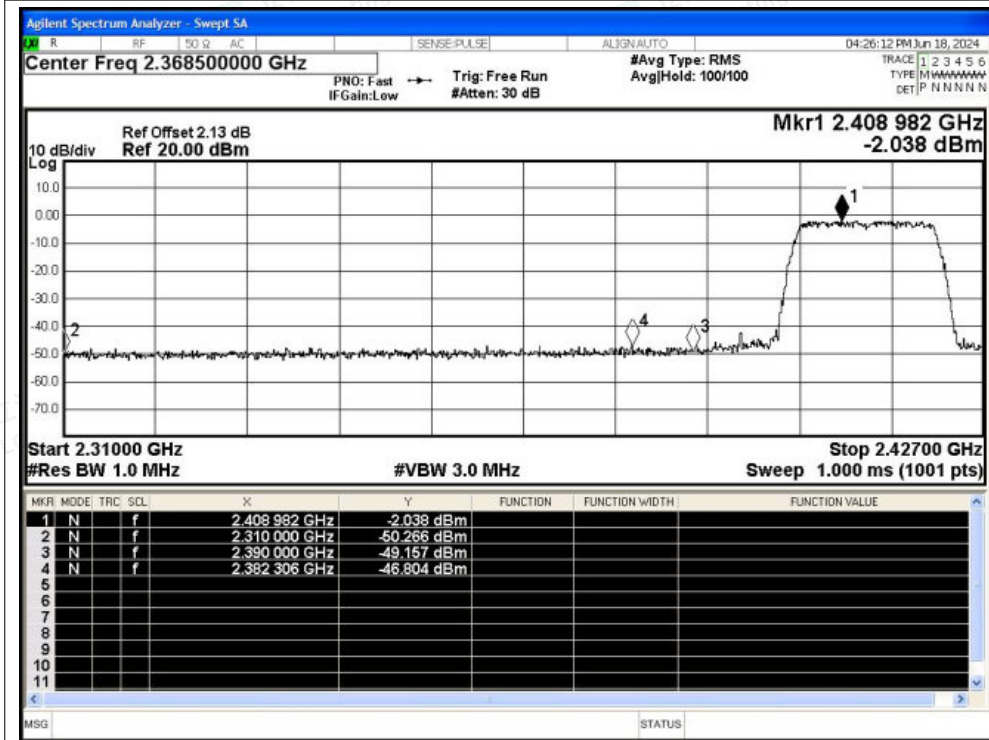

Restrict Band NVNT n20 2412MHz Ant1 Peak