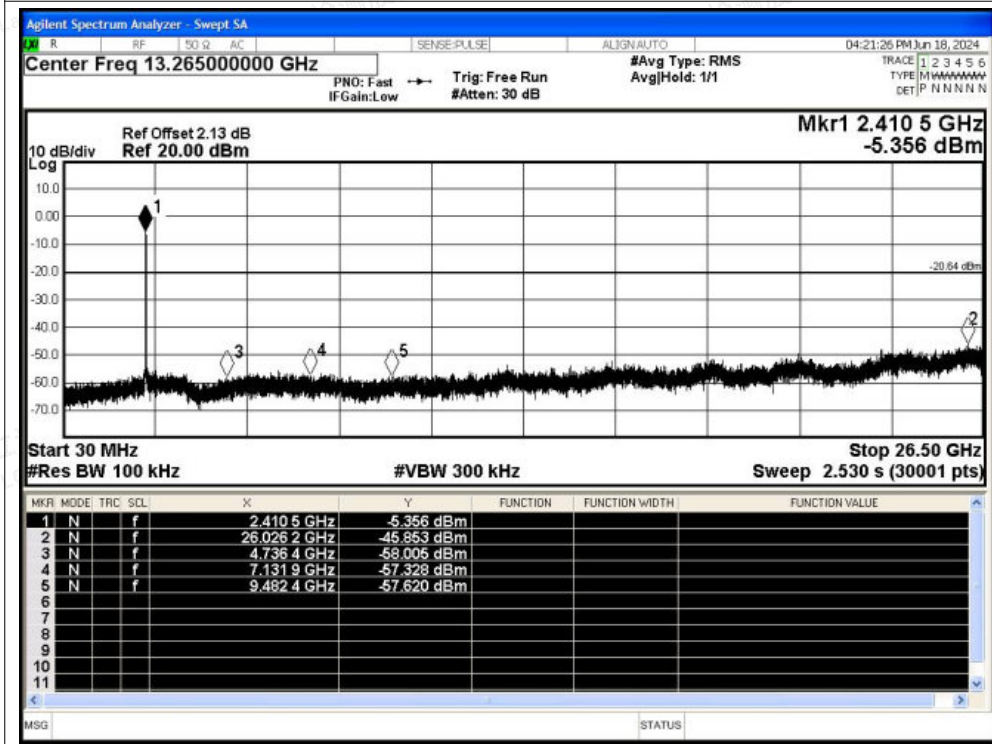

Scan code to check authenticity

Tx. Spurious NVNT n20 2412MHz Ant1 Ref

Tx. Spurious NVNT n20 2412MHz Ant1 Emission

Shenzhen LCS Compliance Testing Laboratory Ltd.

Add: 101, 201 Bldg A & 301 Bldg C, Juji Industrial Park Yabianxueziwei, Shajing Street, Baoan District, Shenzhen, 518000, China