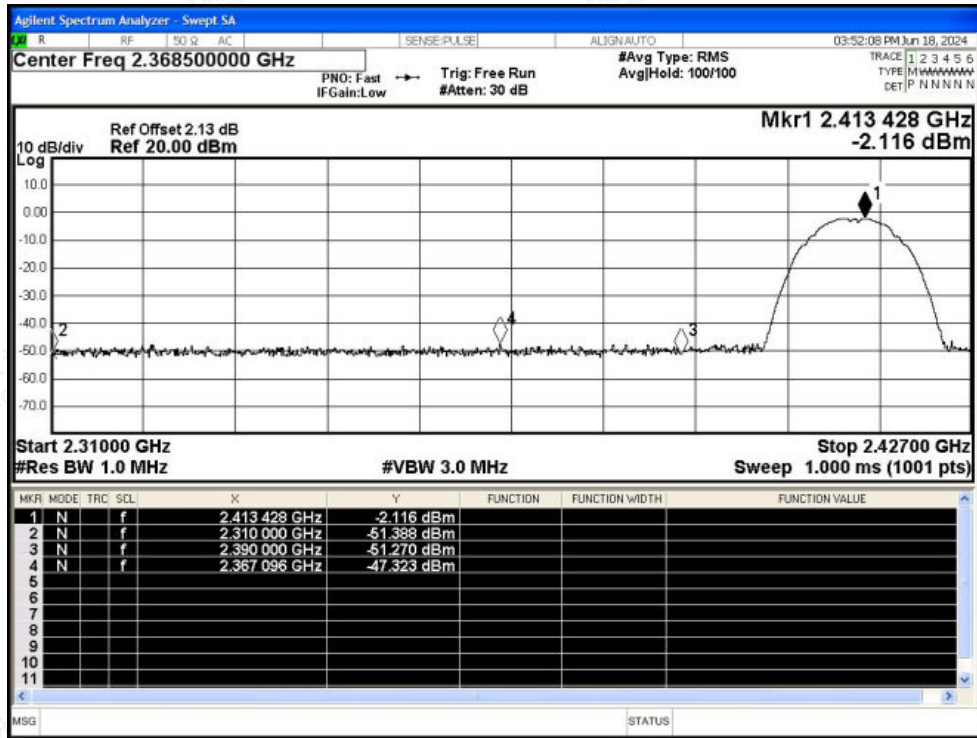

Test Graphs

Restrict Band NVNT b 2412MHz Ant1 Peak