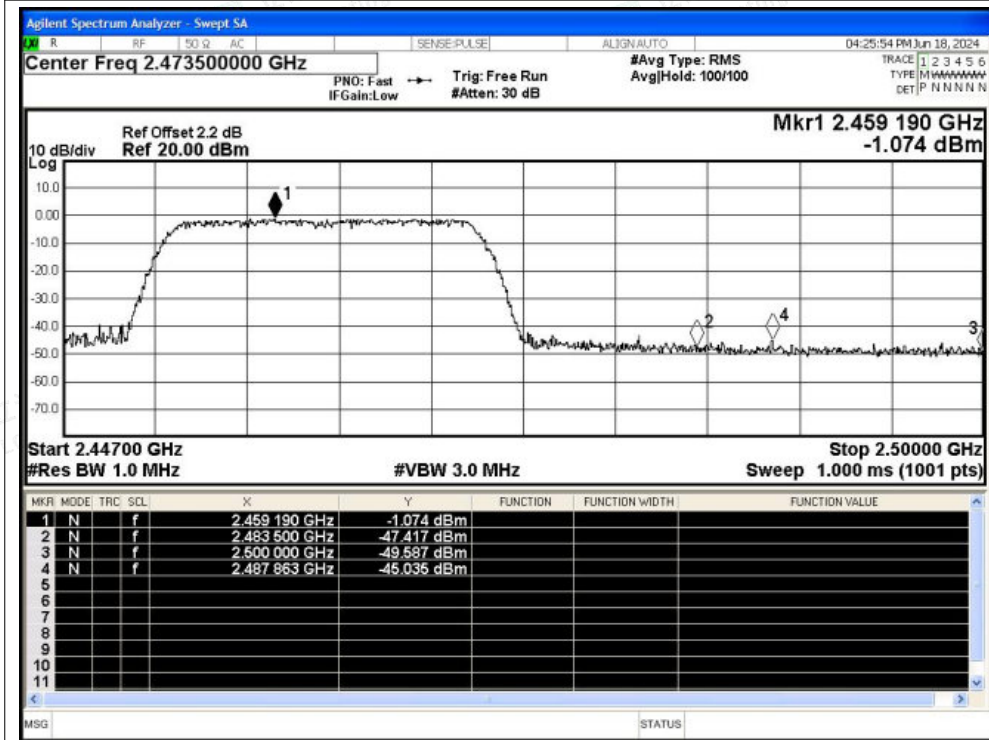

Restrict Band NVNT n20 2462MHz Ant1 Peak