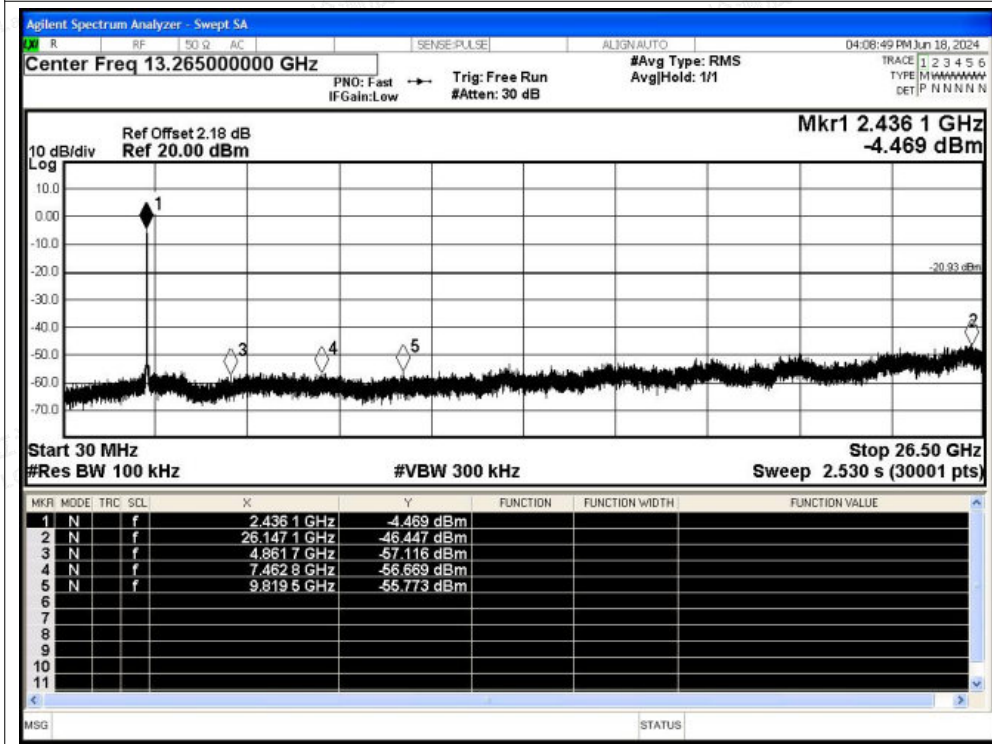

Tx. Spurious NVNT g 2437MHz Ant1 Ref

Tx. Spurious NVNT g 2437MHz Ant1 Emission

Shenzhen LCS Compliance Testing Laboratory Ltd.

Addr: 101, 201 Bldg A & 301 Bldg C, Juji Industrial Park Yabianxueziwei, Shajing Street, Baoan District, Shenzhen, 518000, China