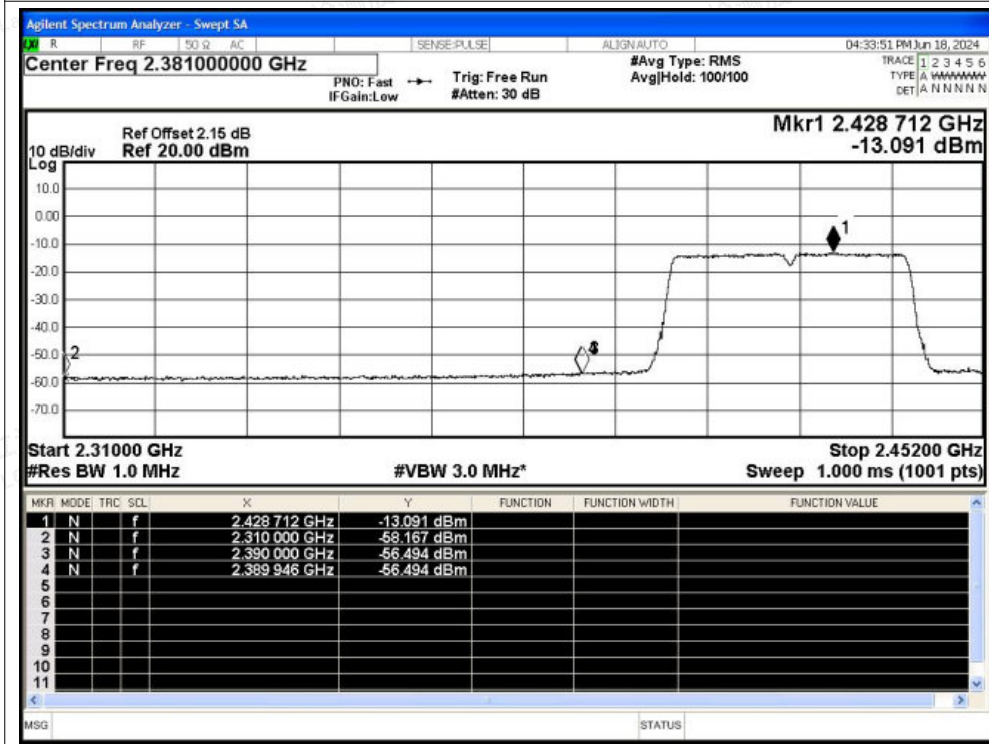

Scan code to check authenticity

Restrict Band NVNT n40 2422MHz Ant1 Peak

Restrict Band NVNT n40 2422MHz Ant1 Average

Shenzhen LCS Compliance Testing Laboratory Ltd.

Add: 101, 201 Bldg A & 301 Bldg C, Juji Industrial Park Yabianxueziwei, Shajing Street, Baoan District, Shenzhen, 518000, China