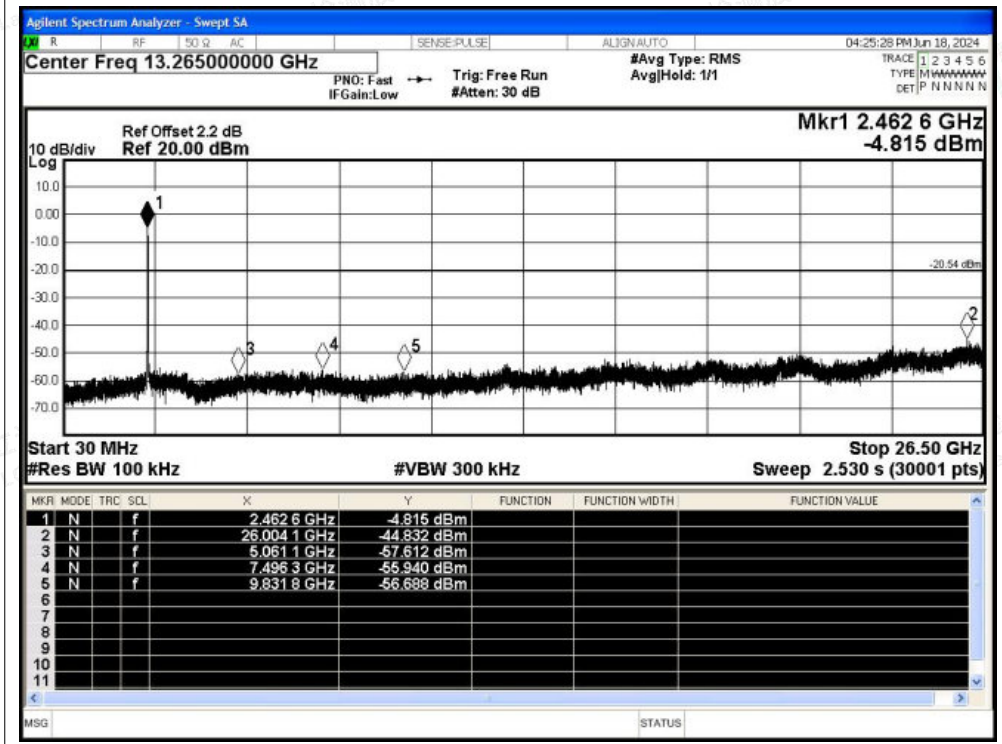

Scan code to check authenticity

Tx. Spurious NVNT n20 2462MHz Ant1 Ref

Tx. Spurious NVNT n20 2462MHz Ant1 Emission

Shenzhen LCS Compliance Testing Laboratory Ltd.

Add: 101, 201 Bldg A & 301 Bldg C, Juji Industrial Park Yabianxueziwei, Shajing Street, Baoan District, Shenzhen, 518000, China