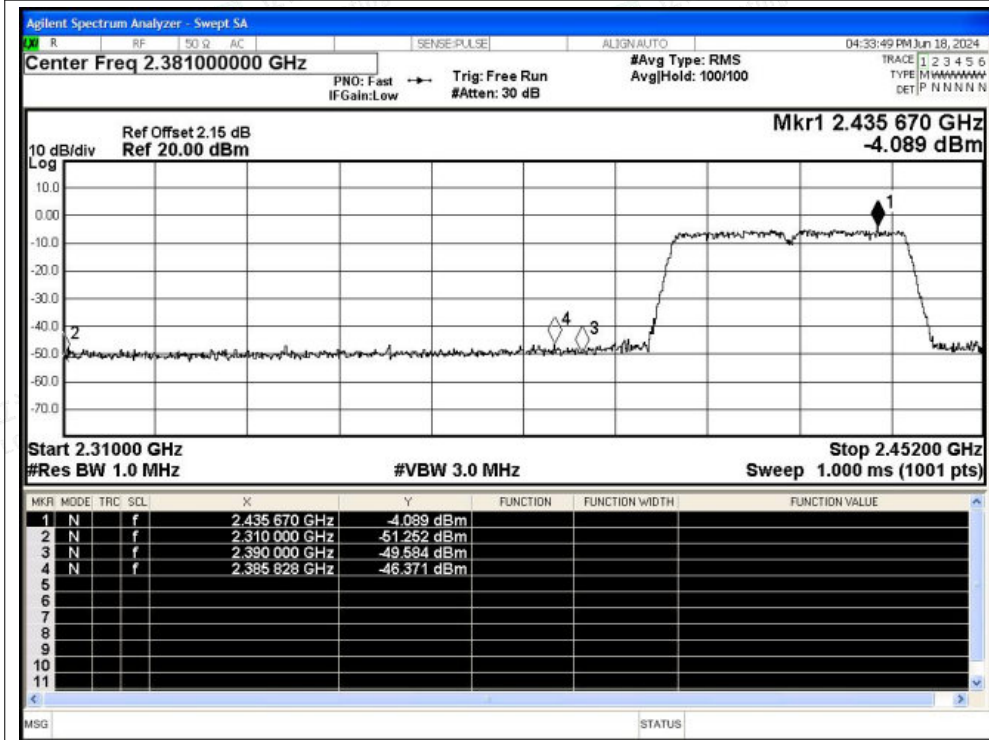

Restrict Band NVNT n40 2422MHz Ant1 Peak