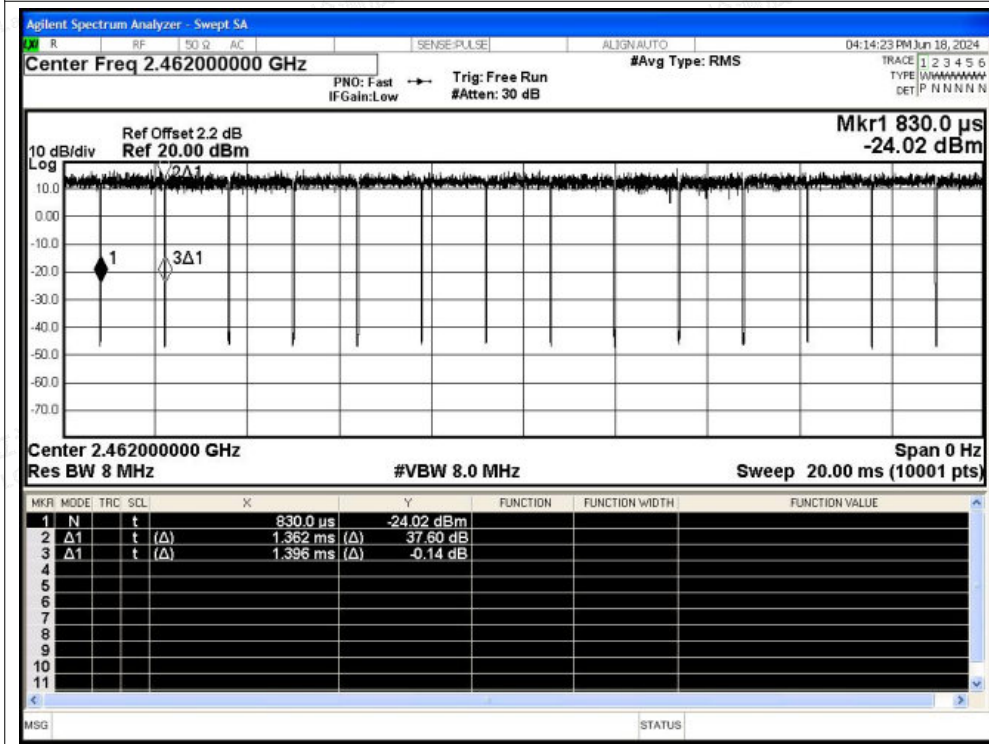

Scan code to check authenticity

Duty Cycle NVNT g 2437MHz Ant1

Duty Cycle NVNT g 2462MHz Ant1

Shenzhen LCS Compliance Testing Laboratory Ltd.

Addr: 101, 201 Bldg A & 301 Bldg C, Juji Industrial Park Yabianxueziwei, Shajing Street, Baoan District, Shenzhen, 518000, China