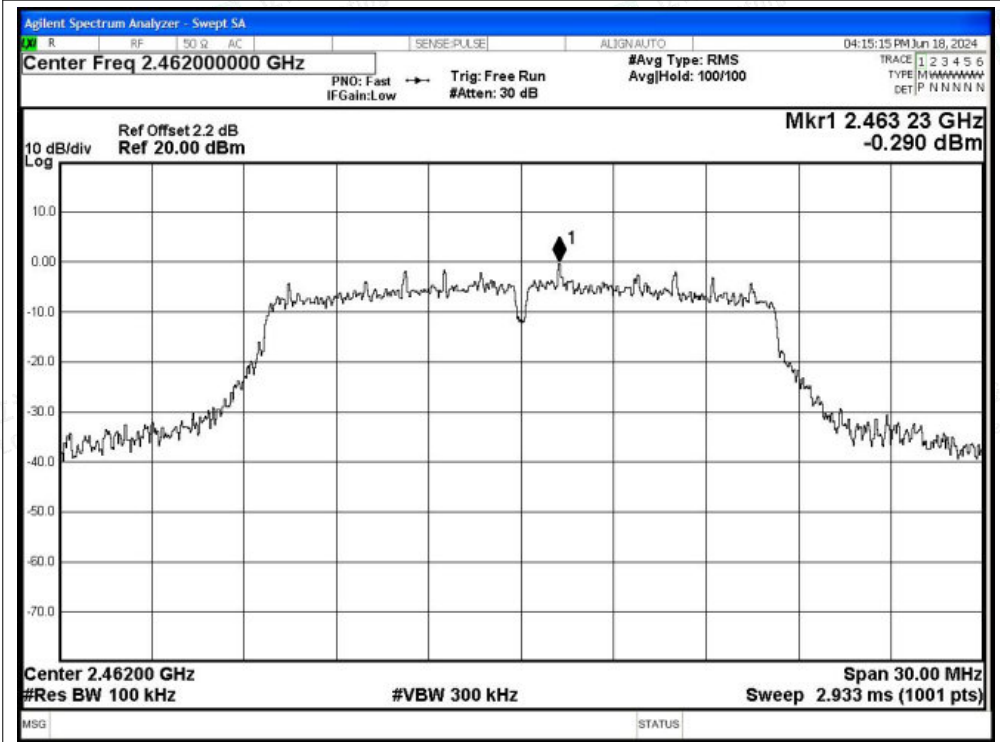

Tx. Spurious NVNT g 2462MHz Ant1 Ref