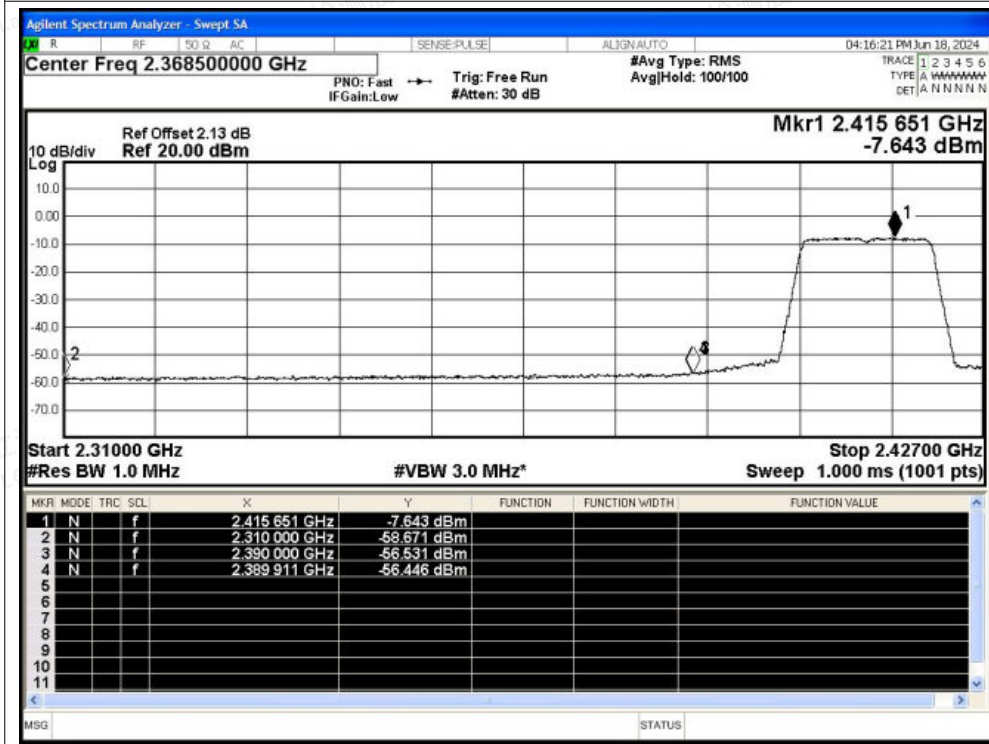

Scan code to check authenticity

Restrict Band NVNT g 2412MHz Ant1 Peak

Restrict Band NVNT g 2412MHz Ant1 Average

Shenzhen LCS Compliance Testing Laboratory Ltd.

Add: 101, 201 Bldg A & 301 Bldg C, Juji Industrial Park Yabianxueziwei, Shajing Street, Baoan District, Shenzhen, 518000, China