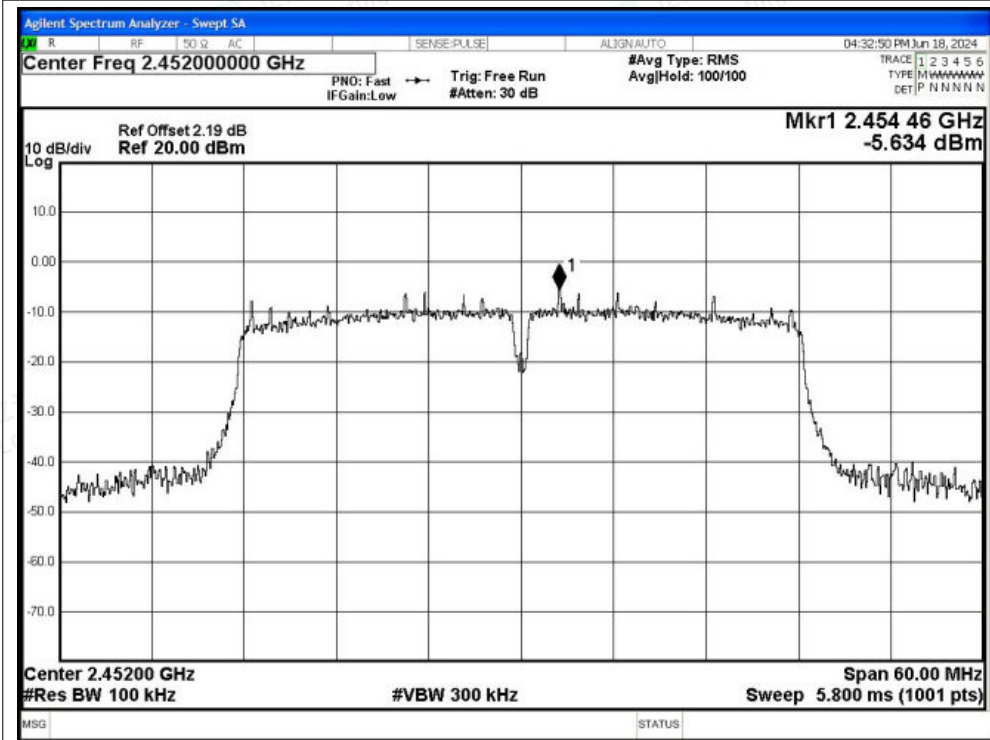

Tx. Spurious NVNT n40 2452MHz Ant1 Ref