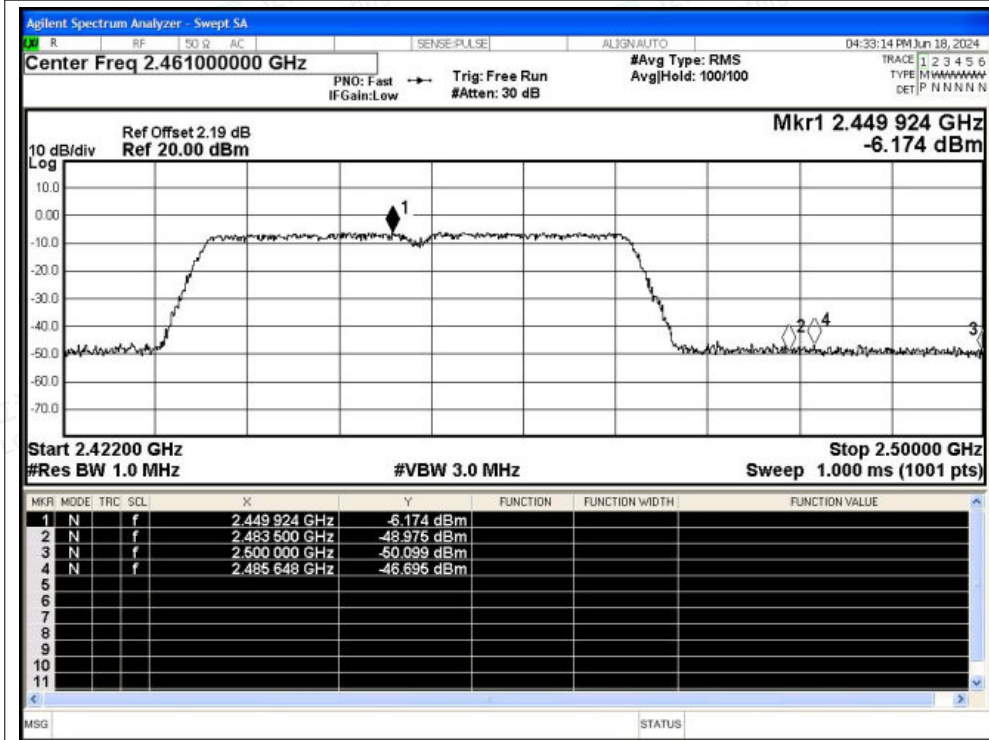

Restrict Band NVNT n40 2452MHz Ant1 Peak