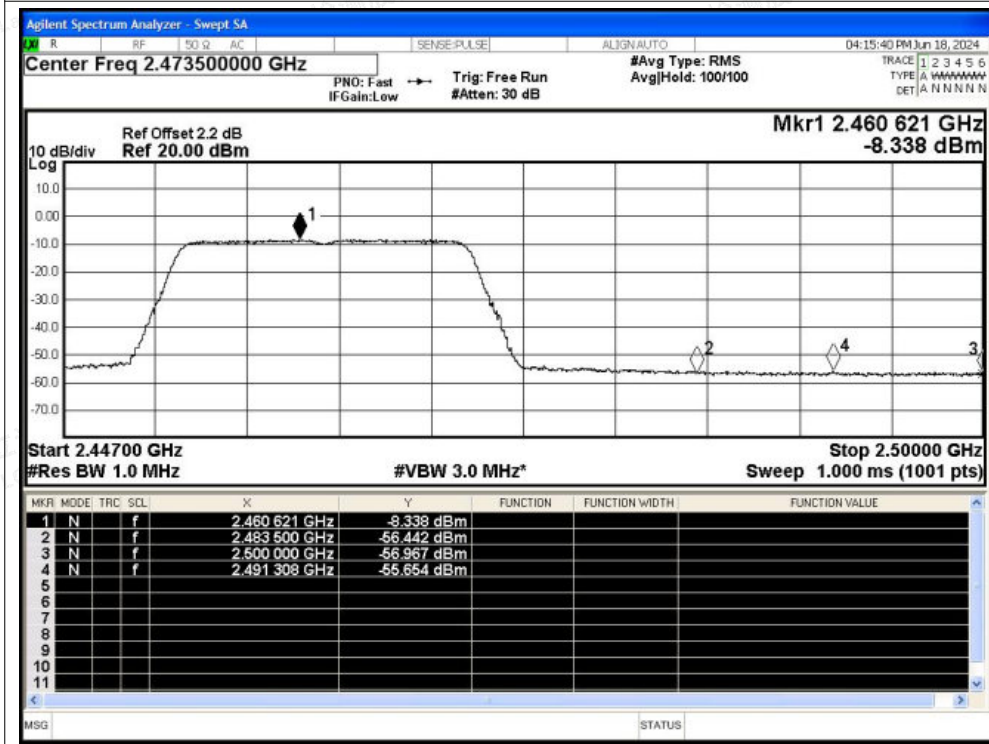

Tel: +(86) 0755-82591330 | E-mail: webmaster@lcs-cert.com | Web: www.lcs-cert.com

Scan code to check authenticity

Restrict Band NVNT g 2462MHz Ant1 Peak

Restrict Band NVNT g 2462MHz Ant1 Average

Shenzhen LCS Compliance Testing Laboratory Ltd.