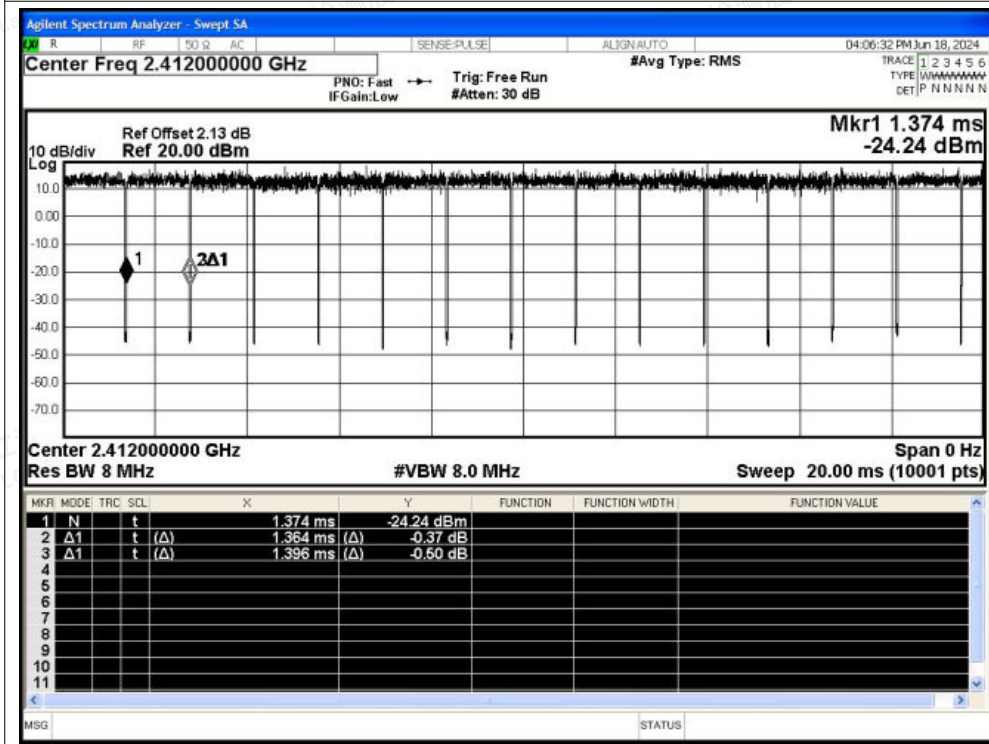

Tel: +(86) 0755-82591330 | E-mail: webmaster@lcs-cert.com | Web: www.lcs-cert.com

Scan code to check authenticity

Duty Cycle NVNT b 2462MHz Ant1

Duty Cycle NVNT g 2412MHz Ant1

Shenzhen LCS Compliance Testing Laboratory Ltd.