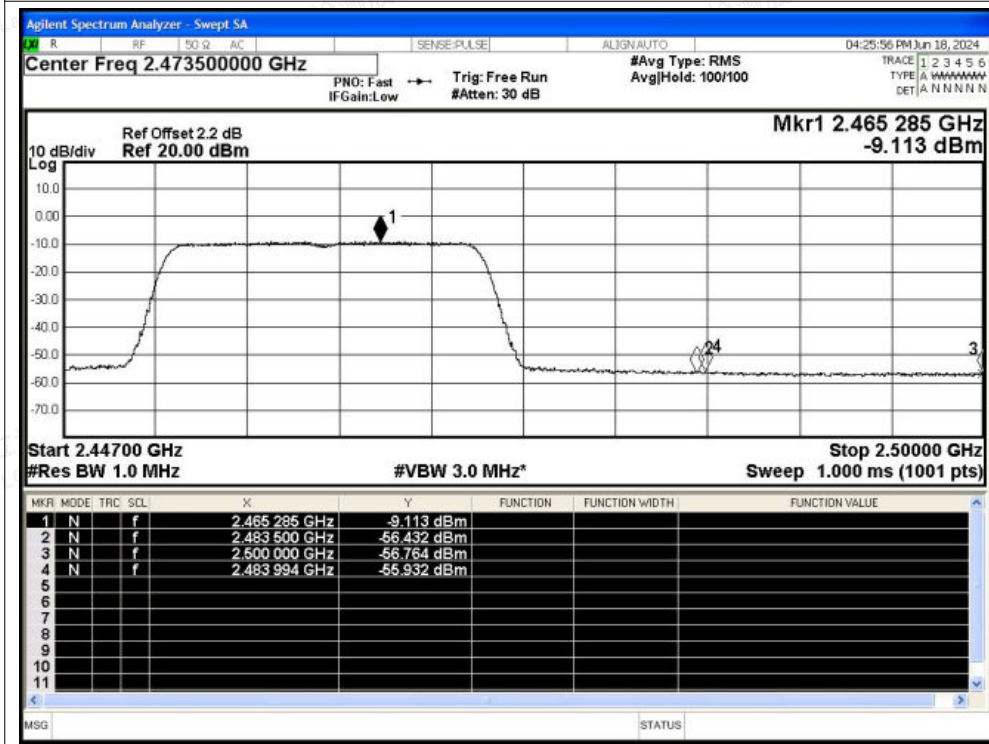

Tel: +(86) 0755-82591330 | E-mail: webmaster@lcs-cert.com | Web: www.lcs-cert.com

Scan code to check authenticity

Restrict Band NVNT n20 2462MHz Ant1 Peak

Restrict Band NVNT n20 2462MHz Ant1 Average

Shenzhen LCS Compliance Testing Laboratory Ltd.