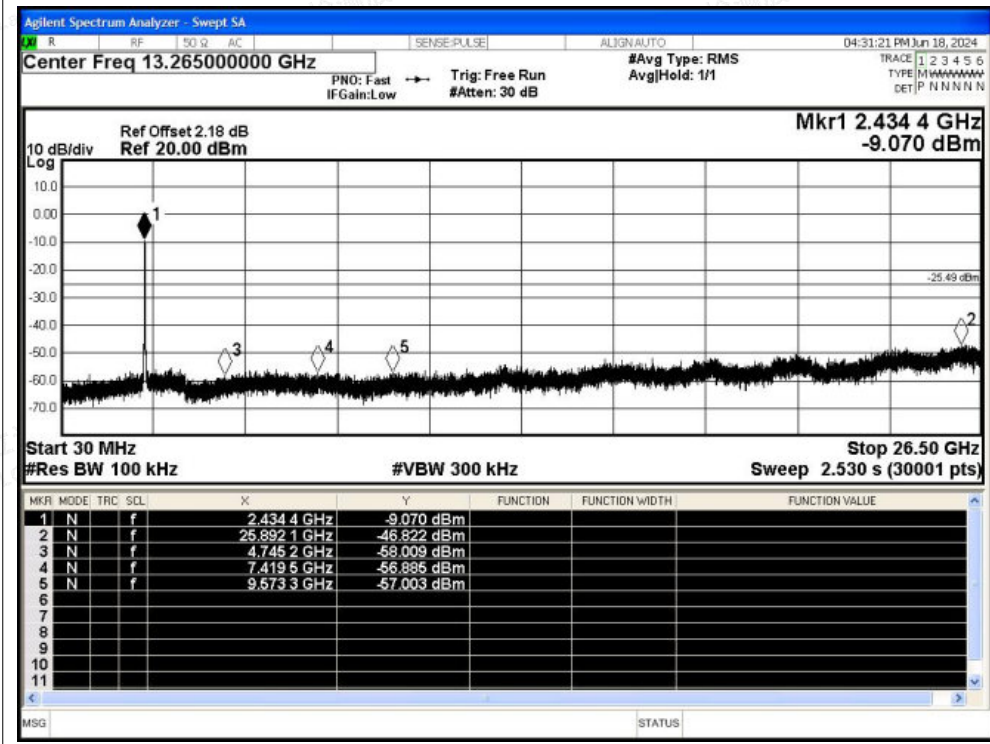

Scan code to check authenticity

Tx. Spurious NVNT n40 2437MHz Ant1 Ref

Tx. Spurious NVNT n40 2437MHz Ant1 Emission

Shenzhen LCS Compliance Testing Laboratory Ltd.

Add: 101, 201 Bldg A & 301 Bldg C, Juji Industrial Park Yabianxueziwei, Shajing Street, Baoan District, Shenzhen, 518000, China