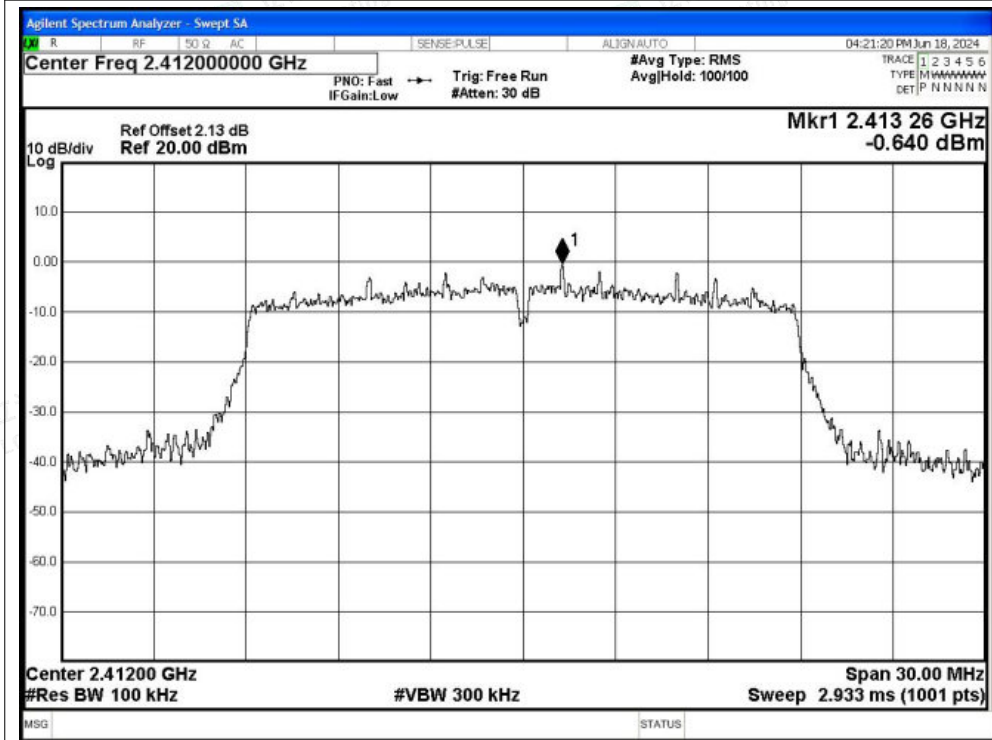

Tx. Spurious NVNT n20 2412MHz Ant1 Ref