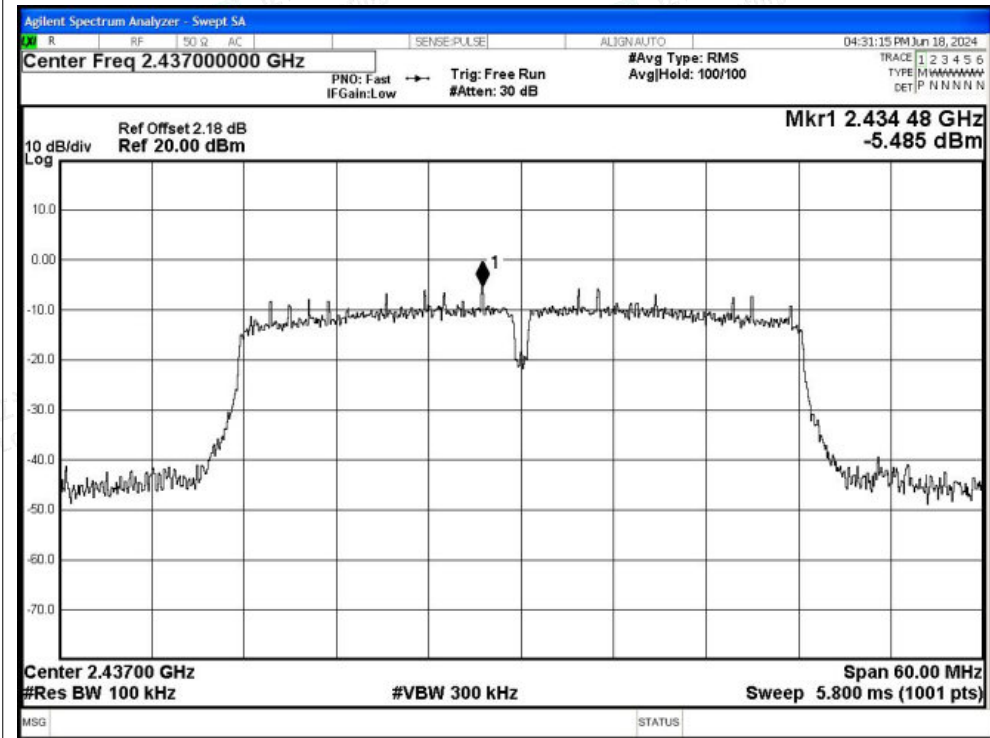

Tx. Spurious NVNT n40 2437MHz Ant1 Ref