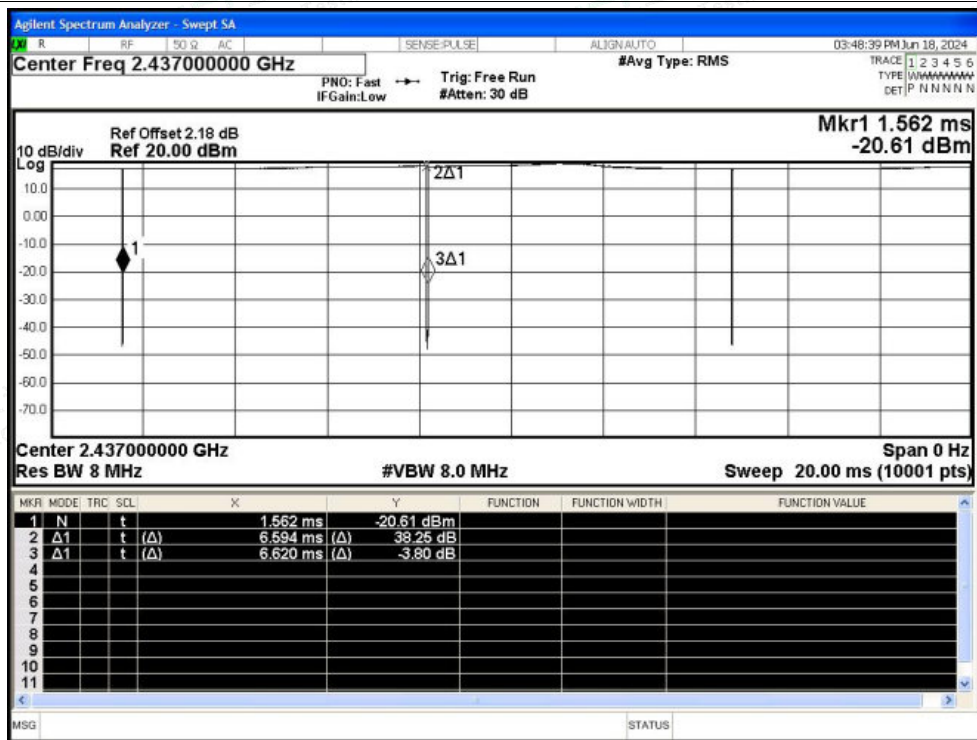

Scan code to check authenticity

Test Graphs

Duty Cycle NVNT b 2412MHz Ant1

Duty Cycle NVNT b 2437MHz Ant1

Shenzhen LCS Compliance Testing Laboratory Ltd.

Add: 101, 201 Bldg A & 301 Bldg C, Juji Industrial Park Yabianxueziwei, Shajing Street, Baoan District, Shenzhen, 518000, China