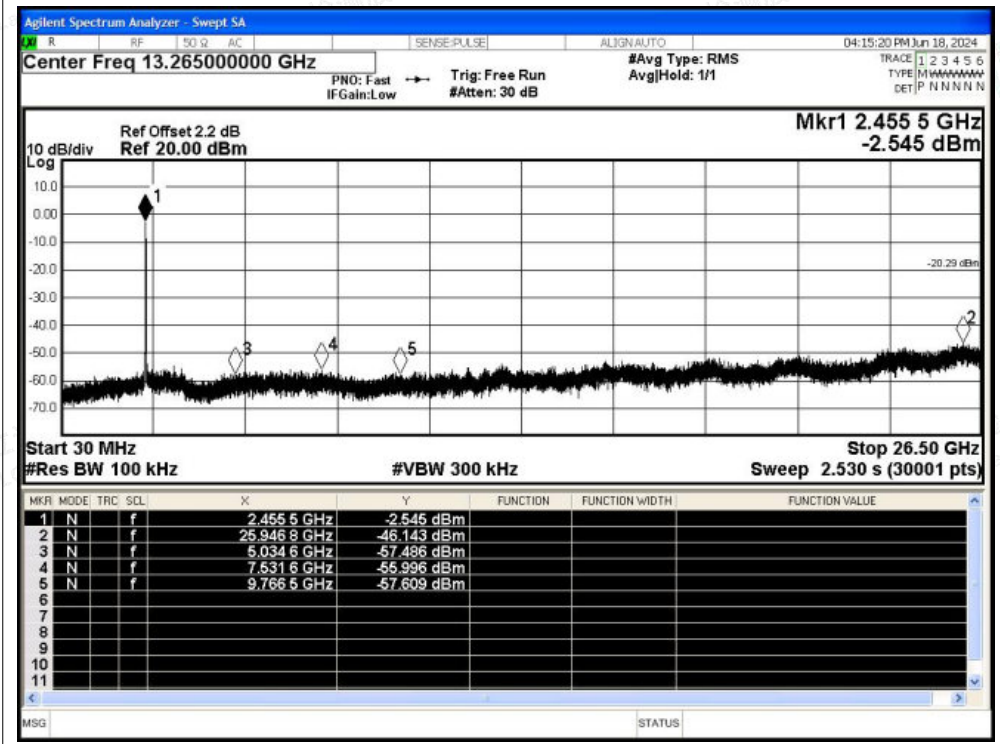

Tx. Spurious NVNT g 2462MHz Ant1 Emission

Shenzhen LCS Compliance Testing Laboratory Ltd.

Add: 101, 201 Bldg A & 301 Bldg C, Juji Industrial Park Yabianxueziwei, Shajing Street, Baoan District, Shenzhen, 518000, China

Tel: +(86) 0755-82591330 | E-mail: webmaster@lcs-cert.com | Web: www.lcs-cert.com

Scan code to check authenticity