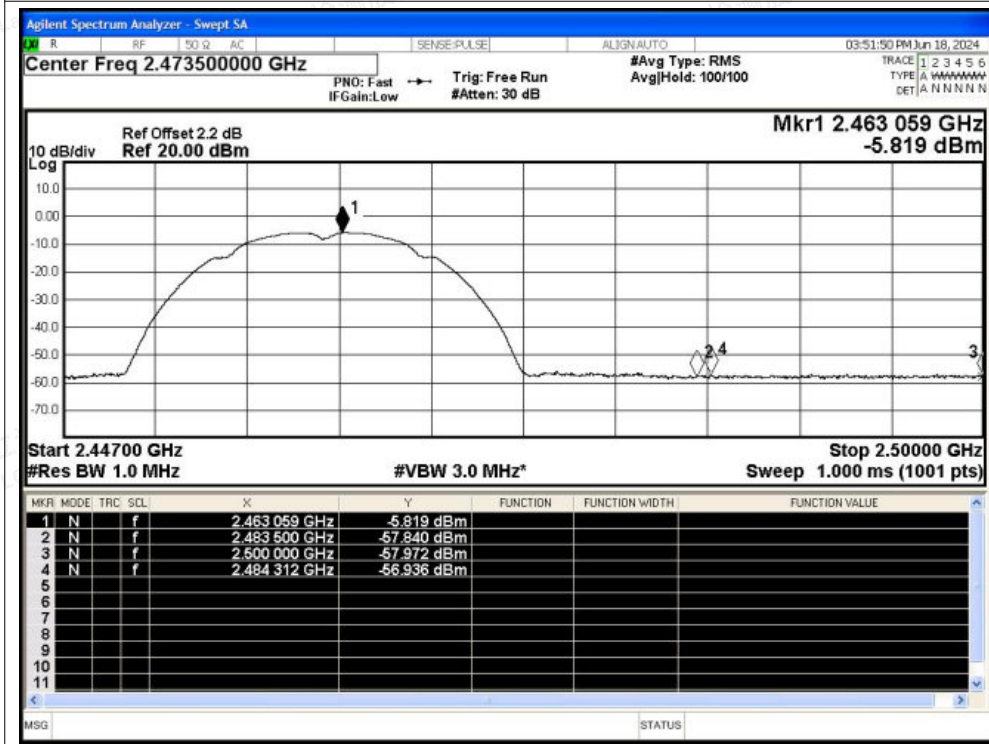

Tel: +(86) 0755-82591330 | E-mail: webmaster@lcs-cert.com | Web: www.lcs-cert.com

Scan code to check authenticity

Restrict Band NVNT b 2462MHz Ant1 Peak

Restrict Band NVNT b 2462MHz Ant1 Average

Shenzhen LCS Compliance Testing Laboratory Ltd.