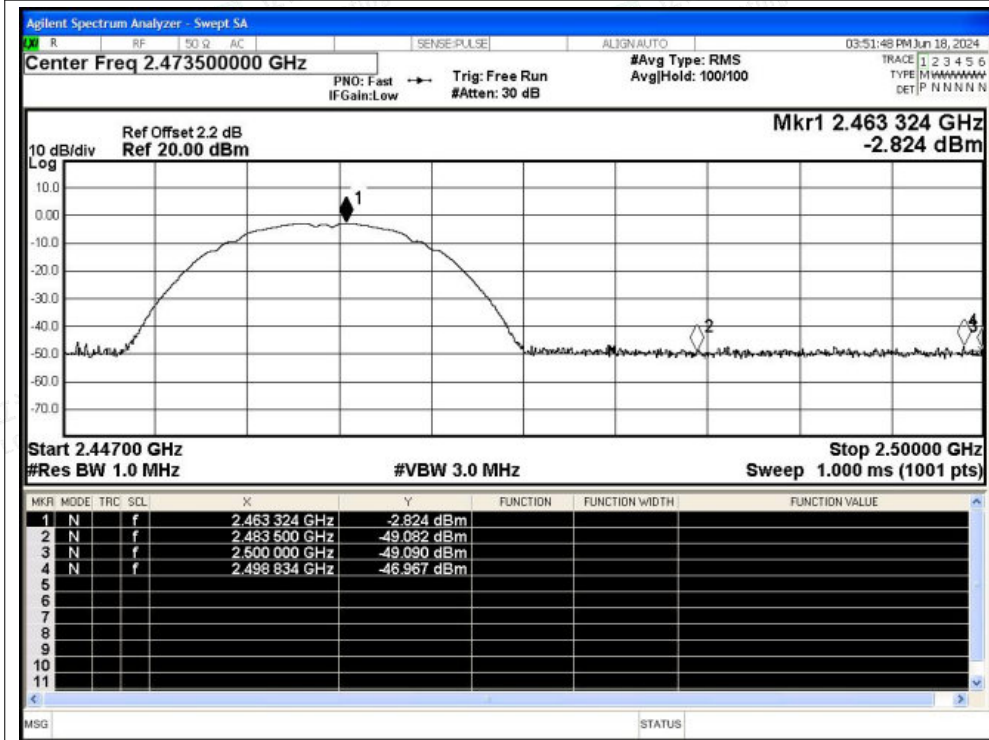

Restrict Band NVNT b 2462MHz Ant1 Peak