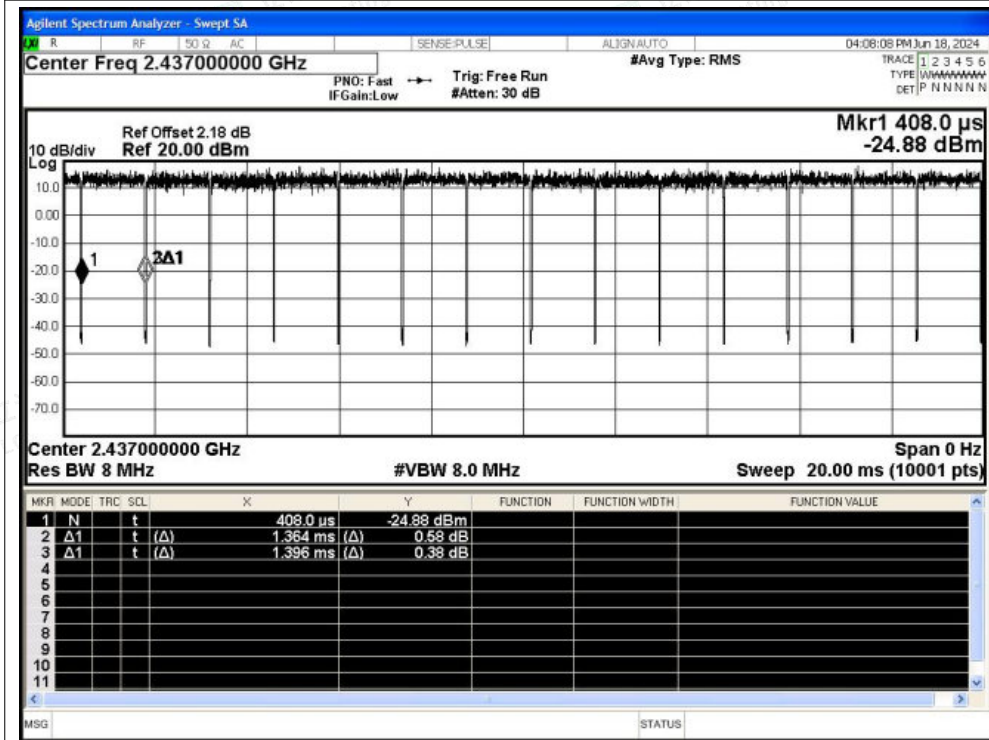

Duty Cycle NVNT g 2437MHz Ant1