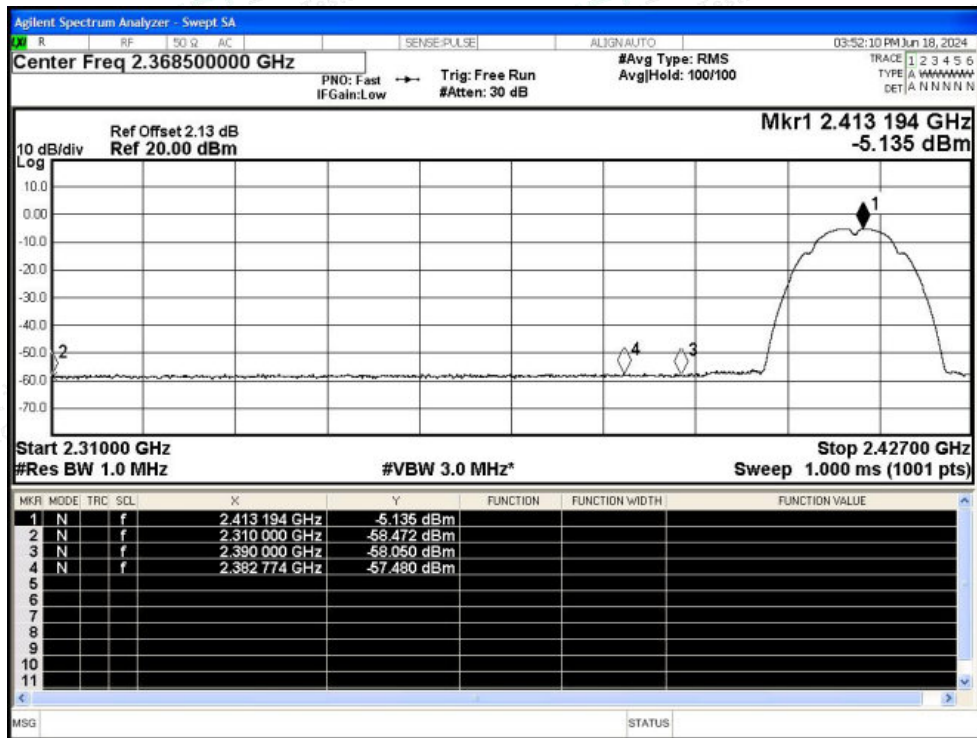

Restrict Band NVNT b 2412MHz Ant1 Average

Shenzhen LCS Compliance Testing Laboratory Ltd.

Add: 101, 201 Bldg A & 301 Bldg C, Juji Industrial Park Yabianxueziwei, Shajing Street, Baoan District, Shenzhen, 518000, China

Tel: +(86) 0755-82591330 | E-mail: webmaster@lcs-cert.com | Web: www.lcs-cert.com

Scan code to check authenticity