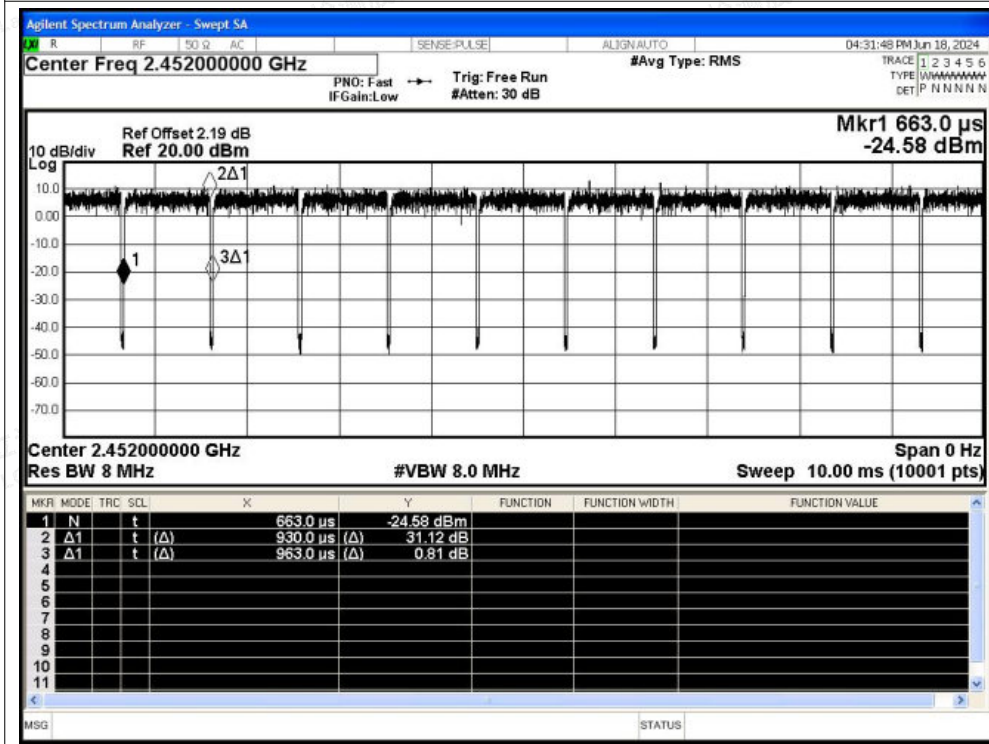

Duty Cycle NVNT n40 2452MHz Ant1

Shenzhen LCS Compliance Testing Laboratory Ltd.

Add: 101, 201 Bldg A & 301 Bldg C, Juji Industrial Park Yabianxueziwei, Shajing Street, Baoan District, Shenzhen, 518000, China

Tel: +(86) 0755-82591330 | E-mail: webmaster@lcs-cert.com | Web: www.lcs-cert.com

Scan code to check authenticity