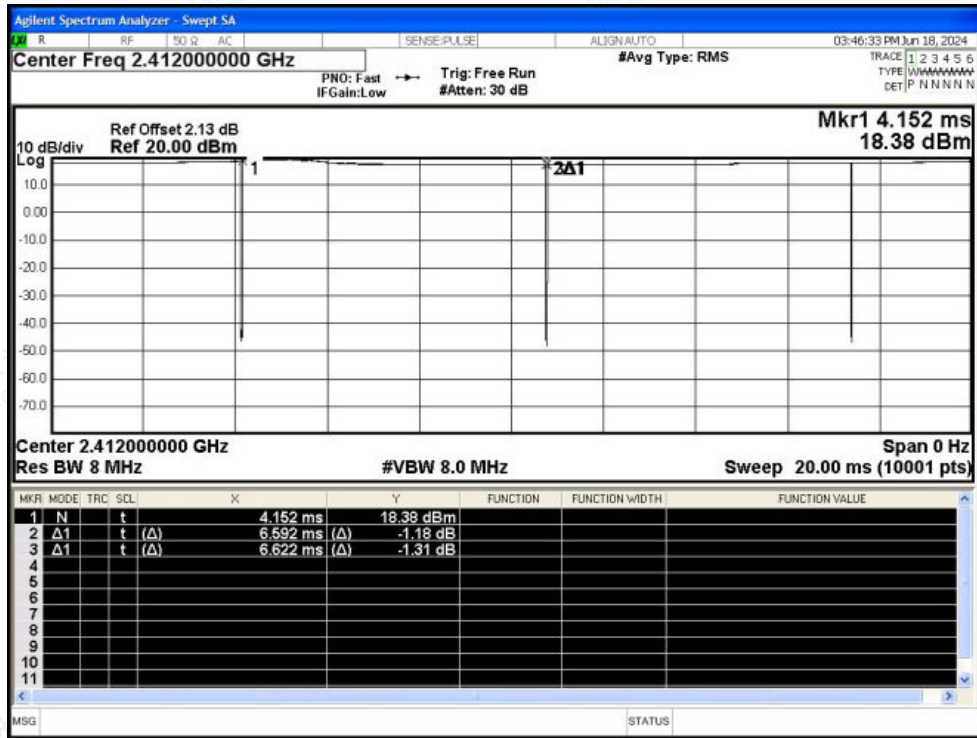

Scan code to check authenticity

Test Graphs

Duty Cycle NVNT b 2412MHz Ant1

Duty Cycle NVNT b 2437MHz Ant1

Shenzhen LCS Compliance Testing Laboratory Ltd.

Add: 101, 201 Bldg A & 301 Bldg C, Juji Industrial Park Yabianxueziwei, Shajing Street, Baoan District, Shenzhen, 518000, China