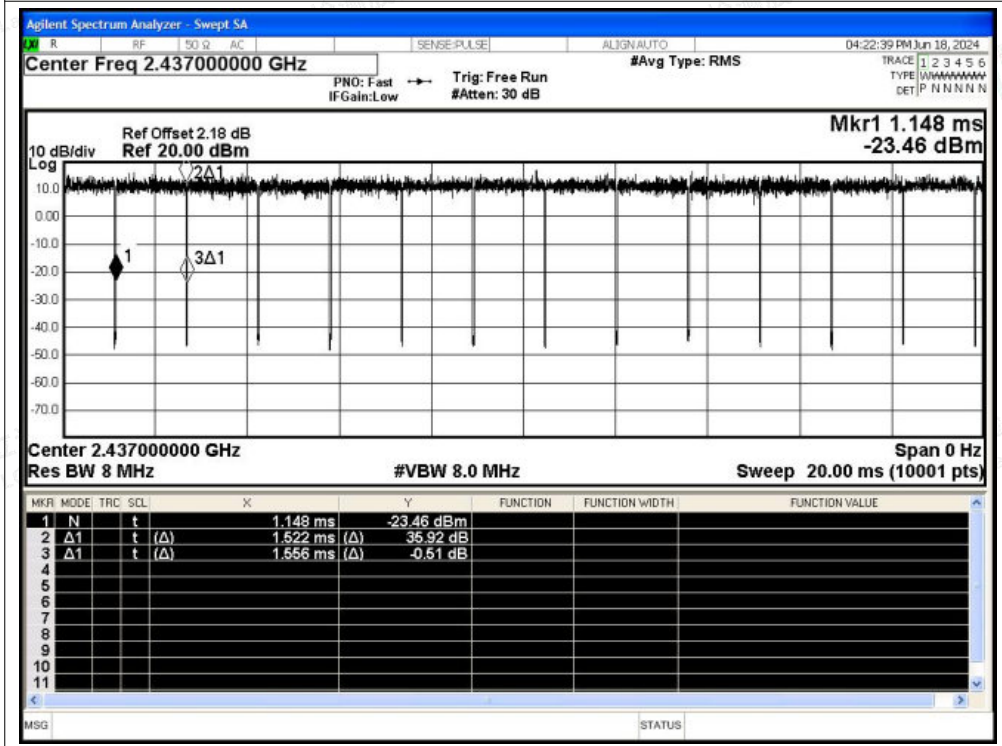

Tel: +(86) 0755-82591330 | E-mail: webmaster@lcs-cert.com | Web: www.lcs-cert.com

Scan code to check authenticity

Duty Cycle NVNT n20 2412MHz Ant1

Duty Cycle NVNT n20 2437MHz Ant1

Shenzhen LCS Compliance Testing Laboratory Ltd.