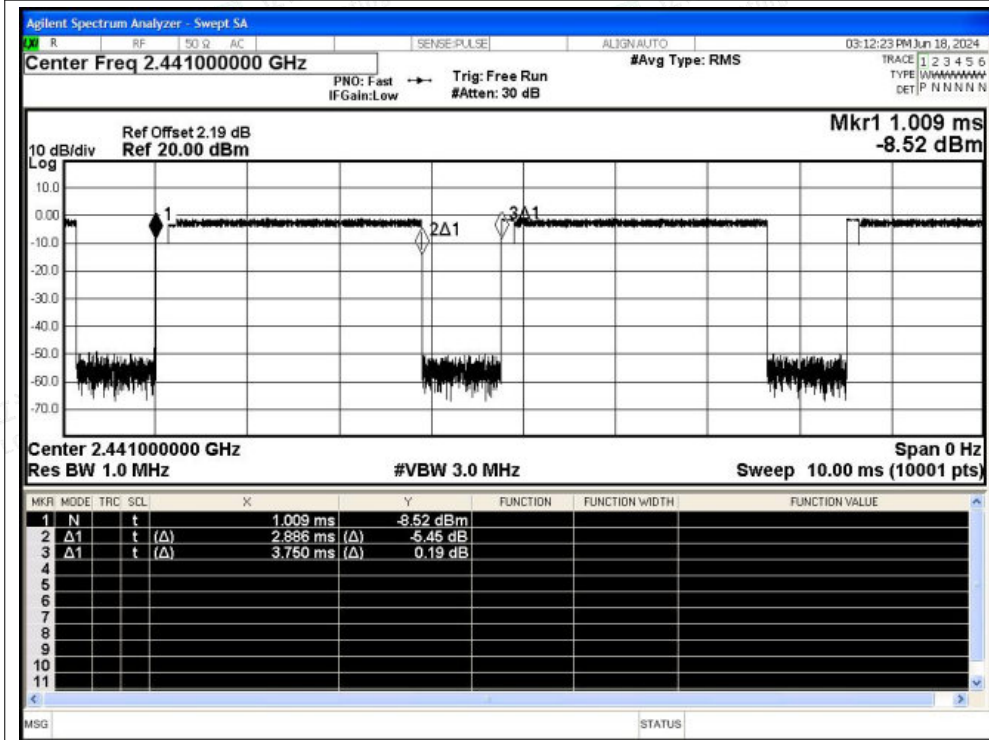

Duty Cycle NVNT 2-DH5 2441MHz Ant1