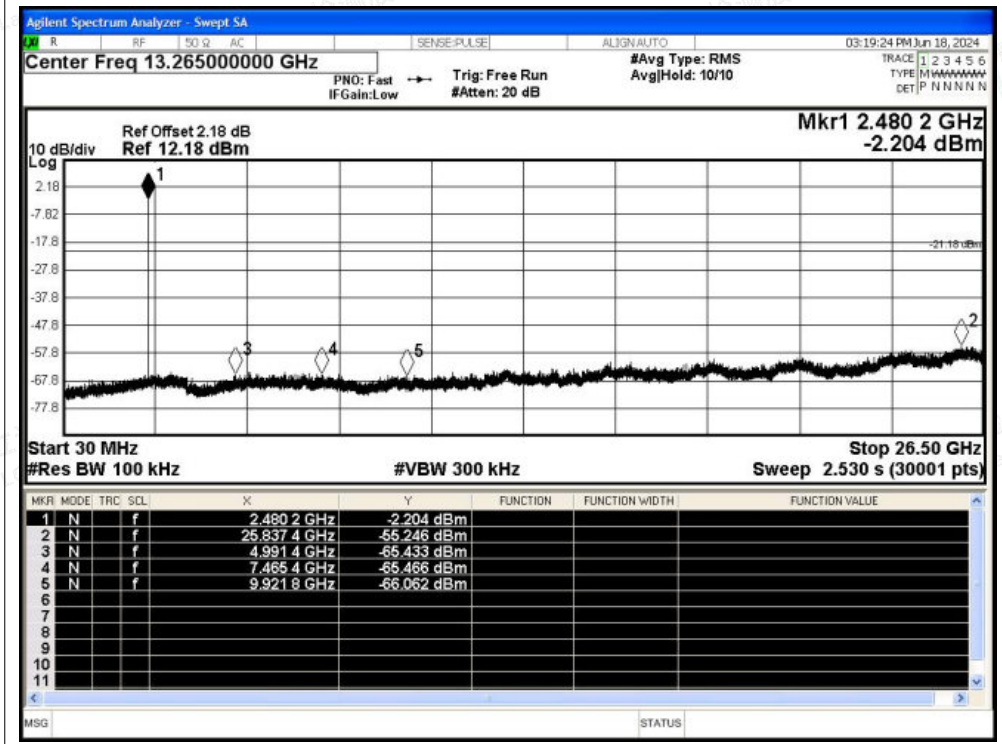

Scan code to check authenticity

Tx. Spurious NVNT 3-DH5 2480MHz Ant1 Ref

Tx. Spurious NVNT 3-DH5 2480MHz Ant1 Emission

Shenzhen LCS Compliance Testing Laboratory Ltd.

Addr: 101, 201 Bldg A & 301 Bldg C, Juji Industrial Park Yabianxueziwei, Shajing Street, Baoan District, Shenzhen, 518000, China