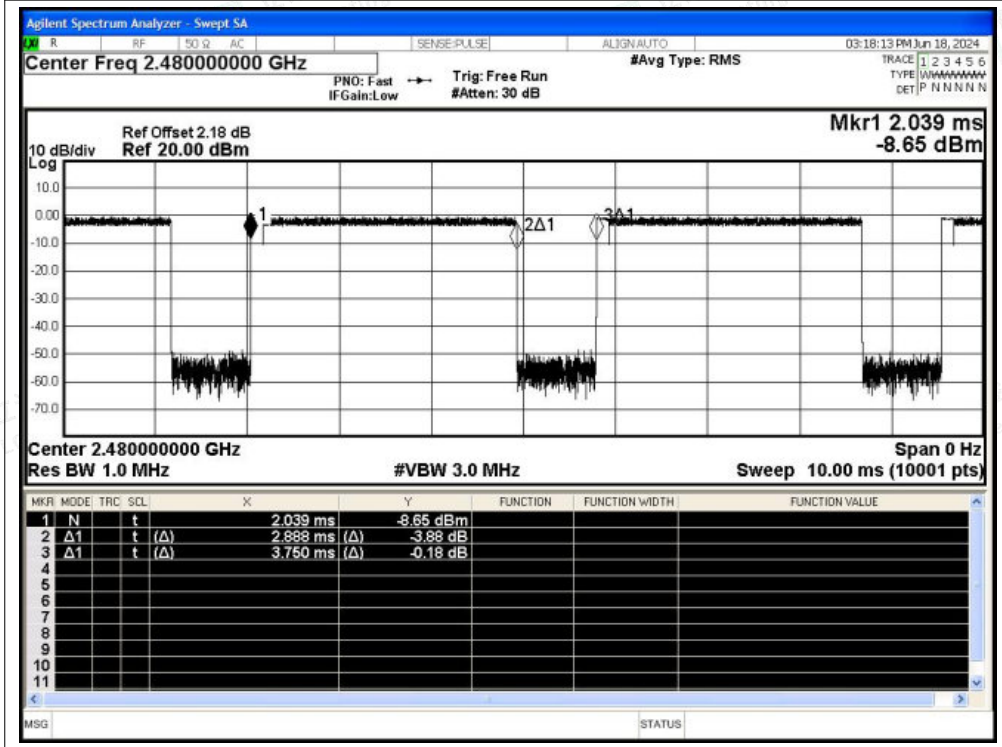

Scan code to check authenticity

Duty Cycle NVNT 3-DH5 2480MHz Ant1

A.9 Restrict Band

Condition	Mode	Frequency (MHz)	Antenna	Hopping Mode	Spur Freq (MHz)	Power (dBm)	Gain (dBi)	Duty Factor (dB)	E (dBuV/m)	Detector	Limit (dBuV/m)	Verdict
NVNT	1-DH5	2402	Ant1	No-Hopping	2310	-50.9	2.69	-	47.05	Peak	74	Pass
NVNT	1-DH5	2402	Ant1	No-Hopping	2310	-59.09	2.69	1.14	40.00	Average	54	Pass
NVNT	1-DH5	2402	Ant1	No-Hopping	2385.84	-47.32	2.69	-	50.63	Peak	74	Pass
NVNT	1-DH5	2402	Ant1	No-Hopping	2385.648	-57.39	2.69	1.14	41.70	Average	54	Pass
NVNT	1-DH5	2402	Ant1	No-Hopping	2390	-49.64	2.69	-	48.31	Peak	74	Pass
NVNT	1-DH5	2402	Ant1	No-Hopping	2390	-58.52	2.69	1.14	40.57	Average	54	Pass
NVNT	1-DH5	2480	Ant1	No-Hopping	2483.5	-49.57	2.69	-	48.38	Peak	74	Pass
NVNT	1-DH5	2480	Ant1	No-Hopping	2483.5	-57.82	2.69	1.14	41.27	Average	54	Pass
NVNT	1-DH5	2480	Ant1	No-Hopping	2487.784	-46.87	2.69	-	51.08	Peak	74	Pass
NVNT	1-DH5	2480	Ant1	No-Hopping	2488.216	-57.19	2.69	1.14	41.90	Average	54	Pass
NVNT	1-DH5	2480	Ant1	No-Hopping	2500	-50.75	2.69	-	47.20	Peak	74	Pass
NVNT	1-DH5	2480	Ant1	No-Hopping	2500	-57.88	2.69	1.14	41.21	Average	54	Pass
NVNT	2-DH5	2402	Ant1	No-Hopping	2310	-51.36	2.69	-	46.59	Peak	74	Pass
NVNT	2-DH5	2402	Ant1	No-Hopping	2310	-58.28	2.69	1.14	40.81	Average	54	Pass
NVNT	2-DH5	2402	Ant1	No-Hopping	2377.776	-47.82	2.69	-	50.13	Peak	74	Pass
NVNT	2-DH5	2402	Ant1	No-Hopping	2383.056	-57.75	2.69	1.14	41.34	Average	54	Pass
NVNT	2-DH5	2402	Ant1	No-Hopping	2390	-49.53	2.69	-	48.42	Peak	74	Pass
NVNT	2-DH5	2402	Ant1	No-Hopping	2390	-58.7	2.69	1.14	40.39	Average	54	Pass
NVNT	2-DH5	2480	Ant1	No-Hopping	2483.5	-48.76	2.69	-	49.19	Peak	74	Pass
NVNT	2-DH5	2480	Ant1	No-Hopping	2483.5	-58.24	2.69	1.14	40.85	Average	54	Pass
NVNT	2-DH5	2480	Ant1	No-Hopping	2484.76	-46.51	2.69	-	51.44	Peak	74	Pass
NVNT	2-DH5	2480	Ant1	No-Hopping	2495.848	-57.24	2.69	1.14	41.85	Average	54	Pass
NVNT	2-DH5	2480	Ant1	No-Hopping	2500	-50.57	2.69	-	47.38	Peak	74	Pass
NVNT	2-DH5	2480	Ant1	No-Hopping	2500	-57.57	2.69	1.14	41.52	Average	54	Pass
NVNT	3-DH5	2402	Ant1	No-Hopping	2310	-48.94	2.69	-	49.01	Peak	74	Pass
NVNT	3-DH5	2402	Ant1	No-Hopping	2310	-58.07	2.69	1.13	41.01	Average	54	Pass
NVNT	3-DH5	2402	Ant1	No-Hopping	2313.168	-46.21	2.69	-	51.74	Peak	74	Pass
NVNT	3-DH5	2402	Ant1	No-Hopping	2344.464	-57.53	2.69	1.13	41.55	Average	54	Pass
NVNT	3-DH5	2402	Ant1	No-Hopping	2390	-48.94	2.69	-	49.01	Peak	74	Pass
NVNT	3-DH5	2402	Ant1	No-Hopping	2390	-57.83	2.69	1.13	41.25	Average	54	Pass
NVNT	3-DH5	2480	Ant1	No-Hopping	2483.5	-49.33	2.69	-	48.62	Peak	74	Pass
NVNT	3-DH5	2480	Ant1	No-Hopping	2483.5	-57.4	2.69	1.13	41.68	Average	54	Pass
NVNT	3-DH5	2480	Ant1	No-Hopping	2498.776	-47.01	2.69	-	50.94	Peak	74	Pass
NVNT	3-DH5	2480	Ant1	No-Hopping	2483.824	-57.06	2.69	1.13	42.02	Average	54	Pass
NVNT	3-DH5	2480	Ant1	No-Hopping	2500	-50.63	2.69	-	47.32	Peak	74	Pass
NVNT	3-DH5	2480	Ant1	No-Hopping	2500	-57.88	2.69	1.13	41.20	Average	54	Pass