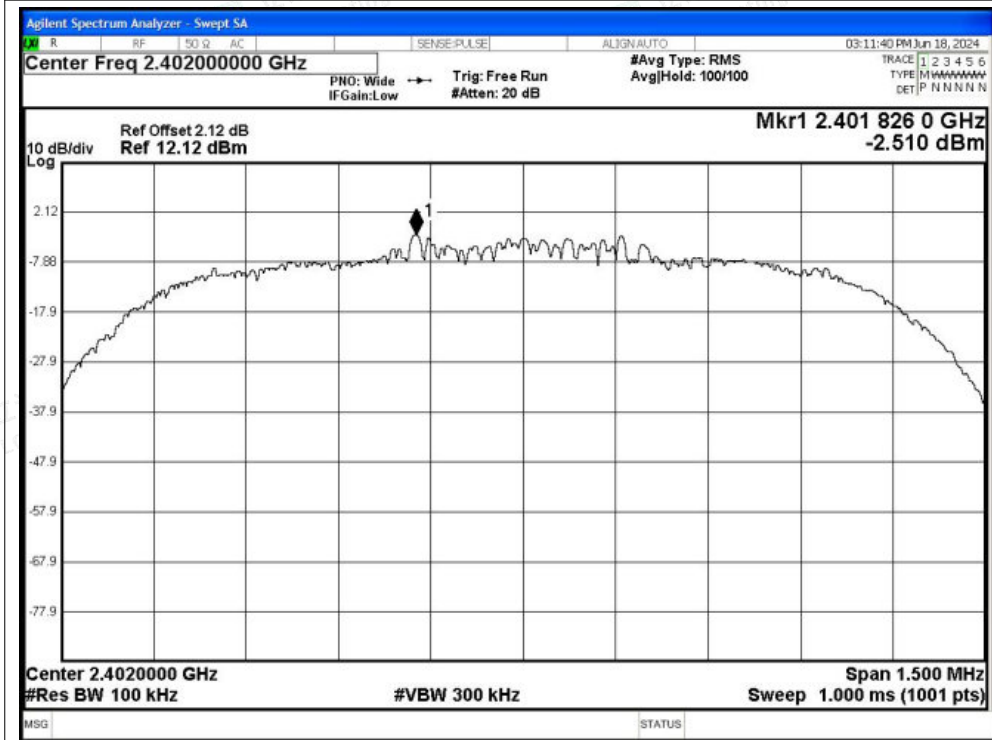

Tx. Spurious NVNT 2-DH5 2402MHz Ant1 Ref