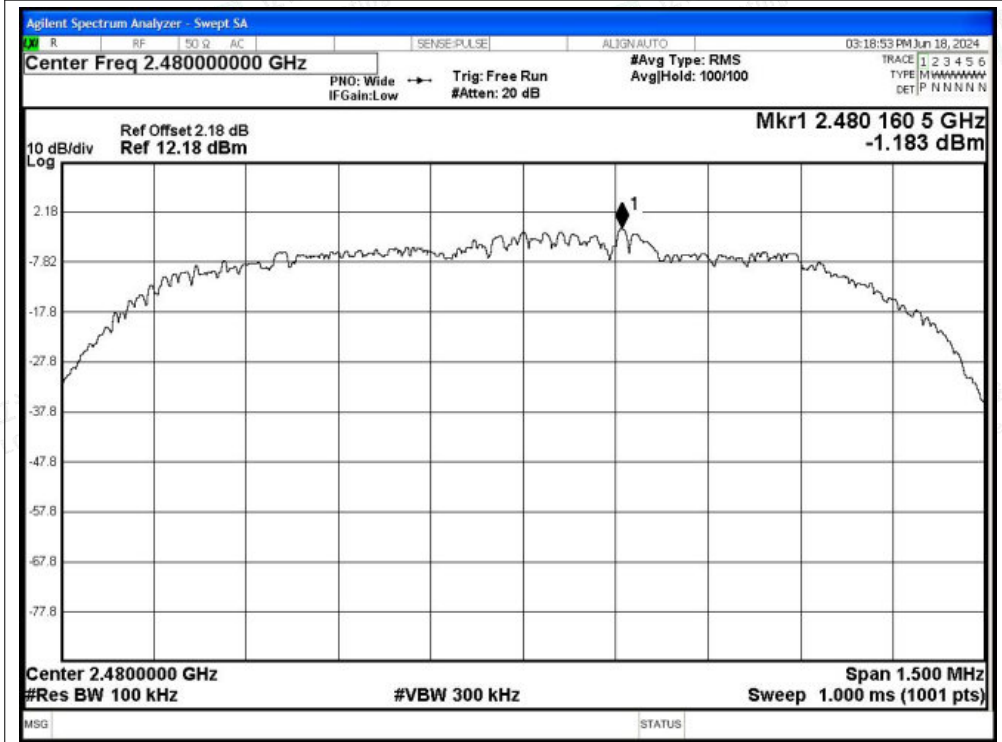

Tx. Spurious NVNT 3-DH5 2480MHz Ant1 Ref