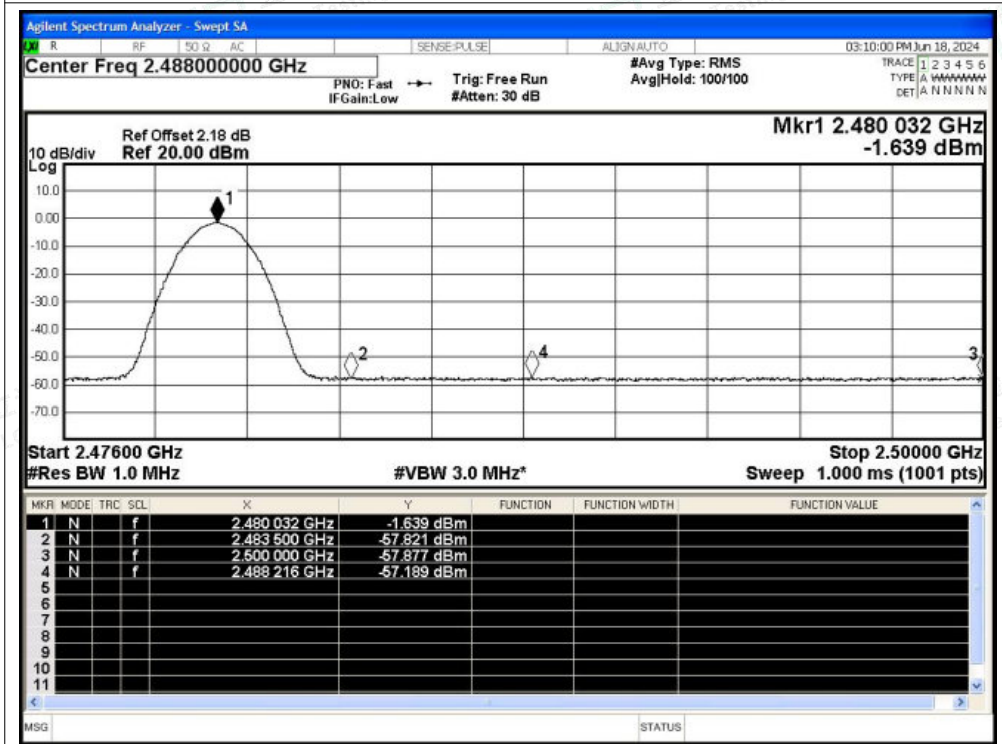

Tel: +(86) 0755-82591330 | E-mail: webmaster@lcs-cert.com | Web: www.lcs-cert.com

Scan code to check authenticity

Restrict Band NVNT 1-DH5 2480MHz Ant1 No-Hopping Peak

Restrict Band NVNT 1-DH5 2480MHz Ant1 No-Hopping Average