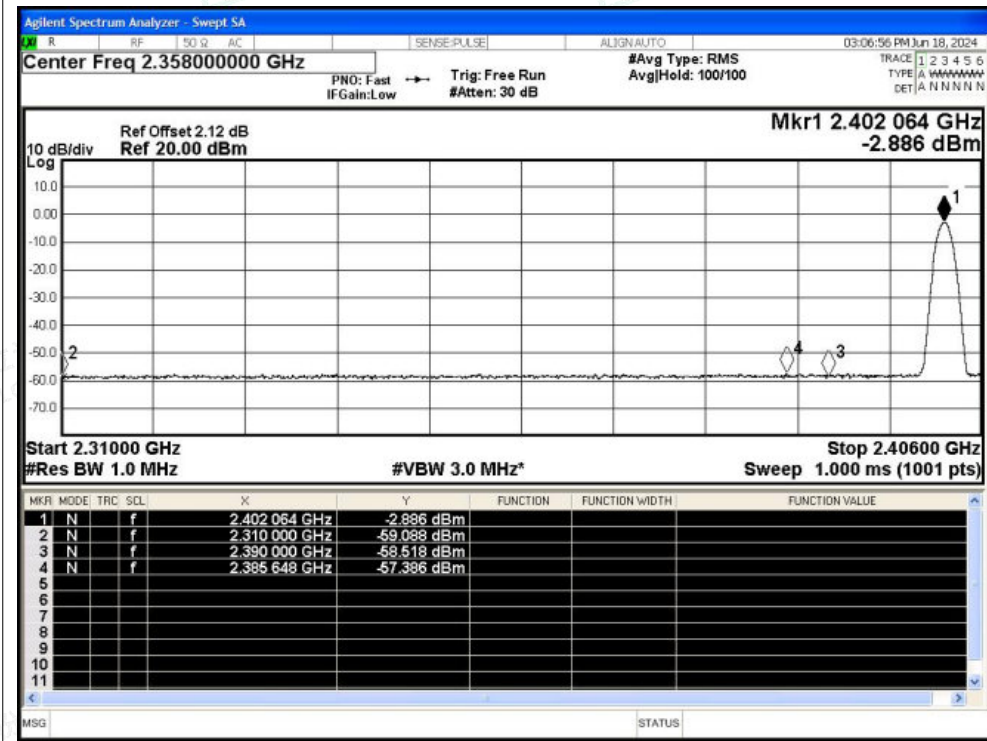

Scan code to check authenticity

Test Graphs

Restrict Band NVNT 1-DH5 2402MHz Ant1 No-Hopping Peak

Restrict Band NVNT 1-DH5 2402MHz Ant1 No-Hopping Average

Shenzhen LCS Compliance Testing Laboratory Ltd.

Add: 101, 201 Bldg A & 301 Bldg C, Juji Industrial Park Yabianxueziwei, Shajing Street, Baoan District, Shenzhen, 518000, China