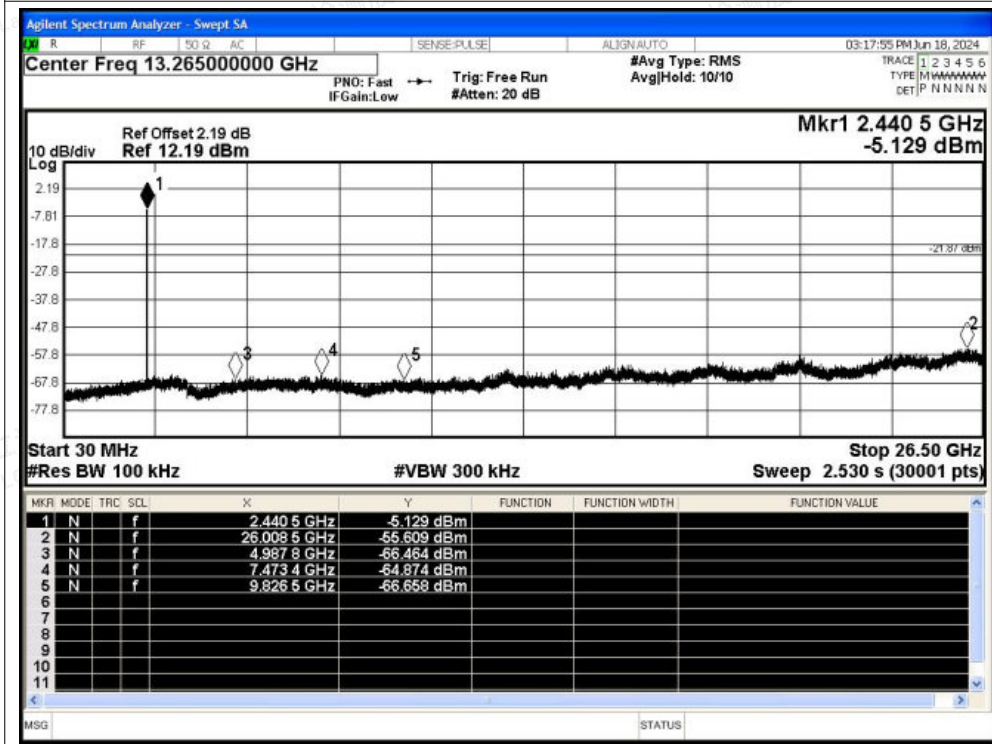

Tel: +(86) 0755-82591330 | E-mail: webmaster@lcs-cert.com | Web: www.lcs-cert.com

Scan code to check authenticity

Tx. Spurious NVNT 3-DH5 2441MHz Ant1 Ref

Tx. Spurious NVNT 3-DH5 2441MHz Ant1 Emission

Shenzhen LCS Compliance Testing Laboratory Ltd.