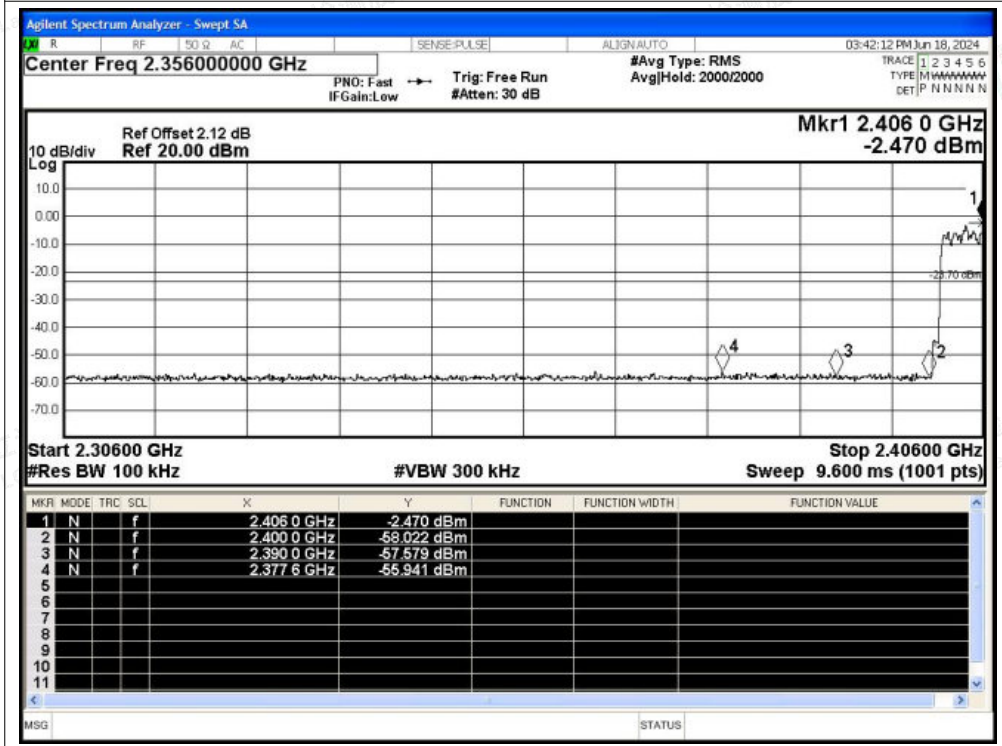

Band Edge(Hopping) NVNT 3-DH5 2402MHz Ant1 Hopping Ref

Band Edge(Hopping) NVNT 3-DH5 2402MHz Ant1 Hopping Emission

Shenzhen LCS Compliance Testing Laboratory Ltd.

Addr: 101, 201 Bldg A & 301 Bldg C, Juji Industrial Park Yabianxueziwei, Shajing Street, Baoan District, Shenzhen, 518000, China