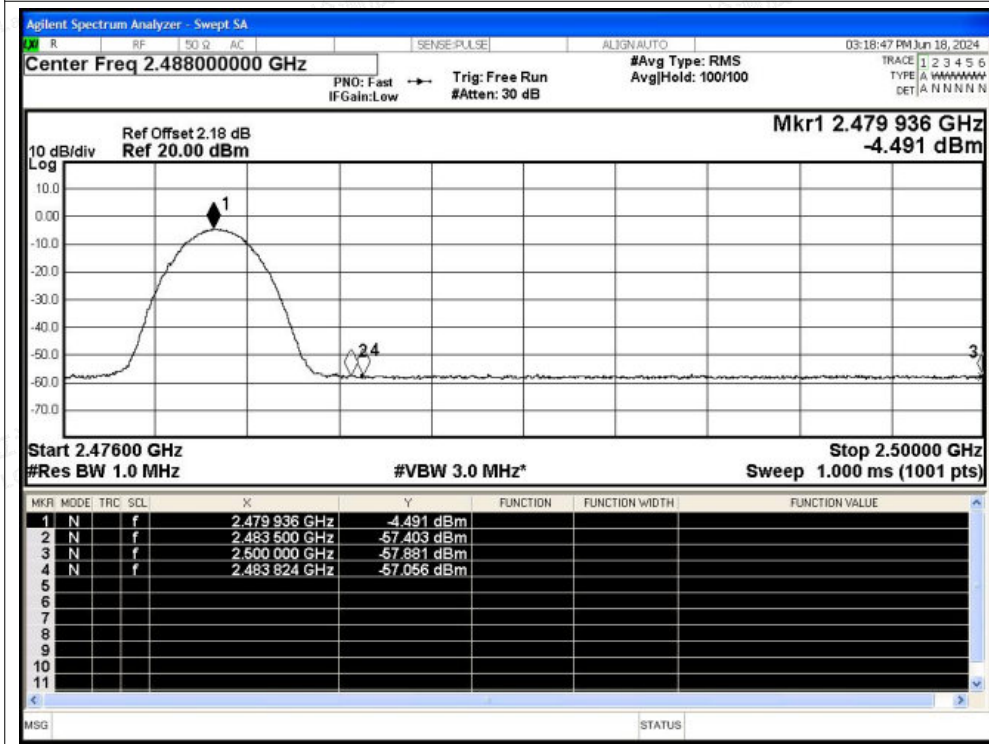

Tel: +(86) 0755-82591330 | E-mail: webmaster@lcs-cert.com | Web: www.lcs-cert.com

Scan code to check authenticity

Restrict Band NVNT 3-DH5 2480MHz Ant1 No-Hopping Peak

Restrict Band NVNT 3-DH5 2480MHz Ant1 No-Hopping Average