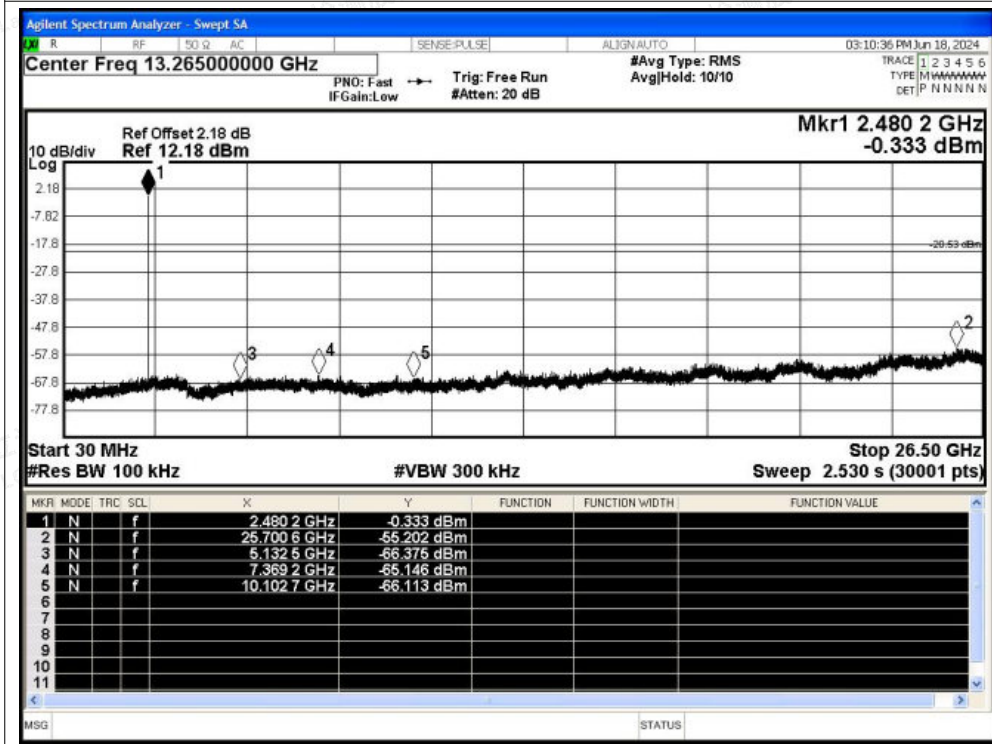

Scan code to check authenticity

Tx. Spurious NVNT 1-DH5 2480MHz Ant1 Ref

Tx. Spurious NVNT 1-DH5 2480MHz Ant1 Emission

Shenzhen LCS Compliance Testing Laboratory Ltd.

Addr: 101, 201 Bldg A & 301 Bldg C, Juji Industrial Park Yabianxueziwei, Shajing Street, Baoan District, Shenzhen, 518000, China