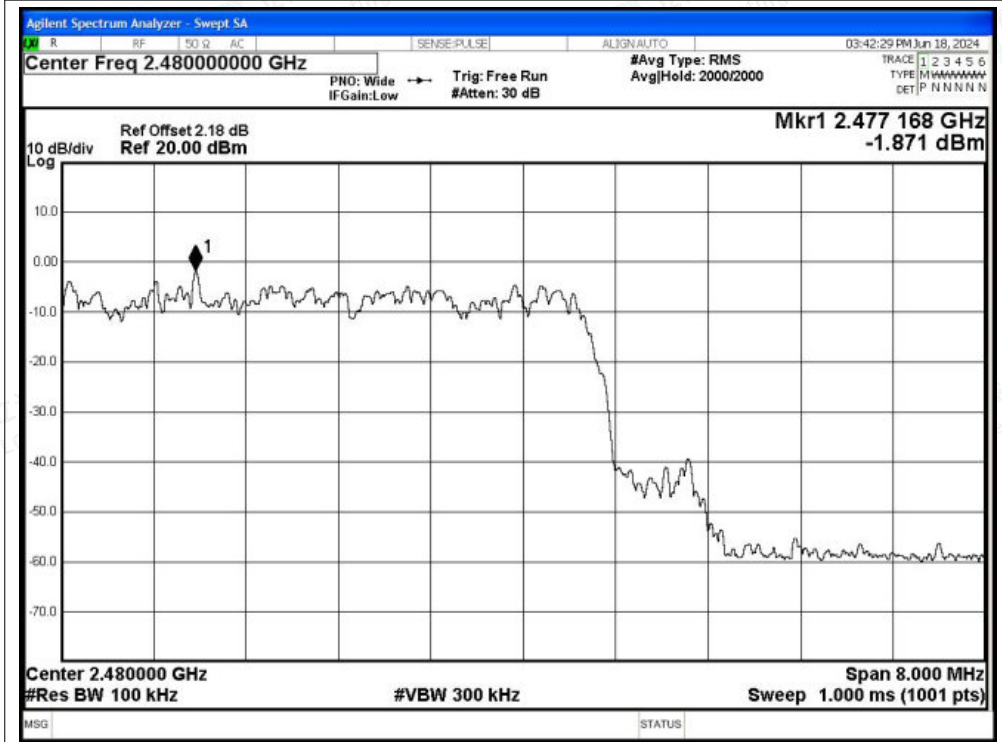

Band Edge(Hopping) NVNT 3-DH5 2480MHz Ant1 Hopping Ref