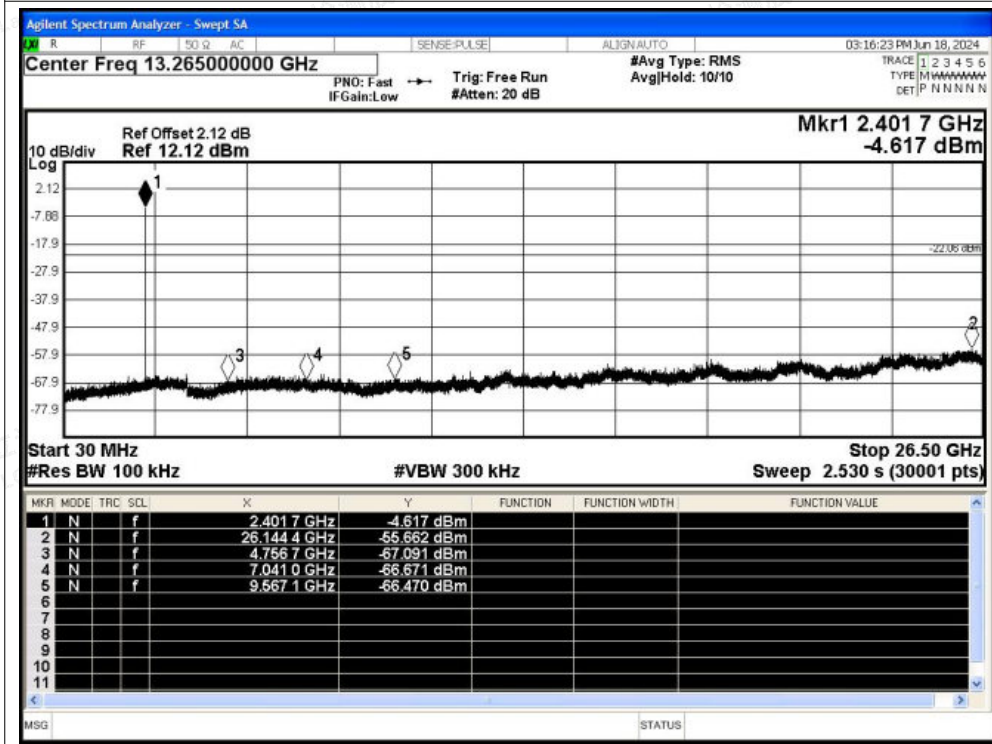

Scan code to check authenticity

Tx. Spurious NVNT 3-DH5 2402MHz Ant1 Ref

Tx. Spurious NVNT 3-DH5 2402MHz Ant1 Emission

Shenzhen LCS Compliance Testing Laboratory Ltd.

Add: 101, 201 Bldg A & 301 Bldg C, Juji Industrial Park Yabianxueziwei, Shajing Street, Baoan District, Shenzhen, 518000, China