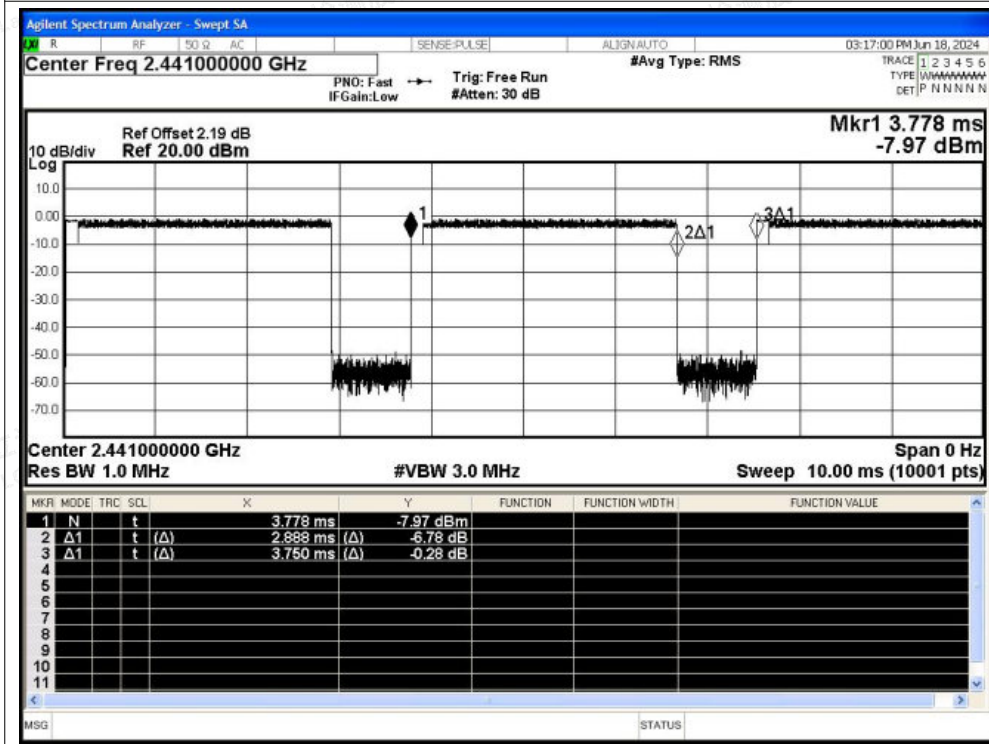

Duty Cycle NVNT 3-DH5 2441MHz Ant1

Shenzhen LCS Compliance Testing Laboratory Ltd.

Add: 101, 201 Bldg A & 301 Bldg C, Juji Industrial Park Yabianxueziwei, Shajing Street, Baoan District, Shenzhen, 518000, China

Tel: +(86) 0755-82591330 | E-mail: webmaster@lcs-cert.com | Web: www.lcs-cert.com

Scan code to check authenticity