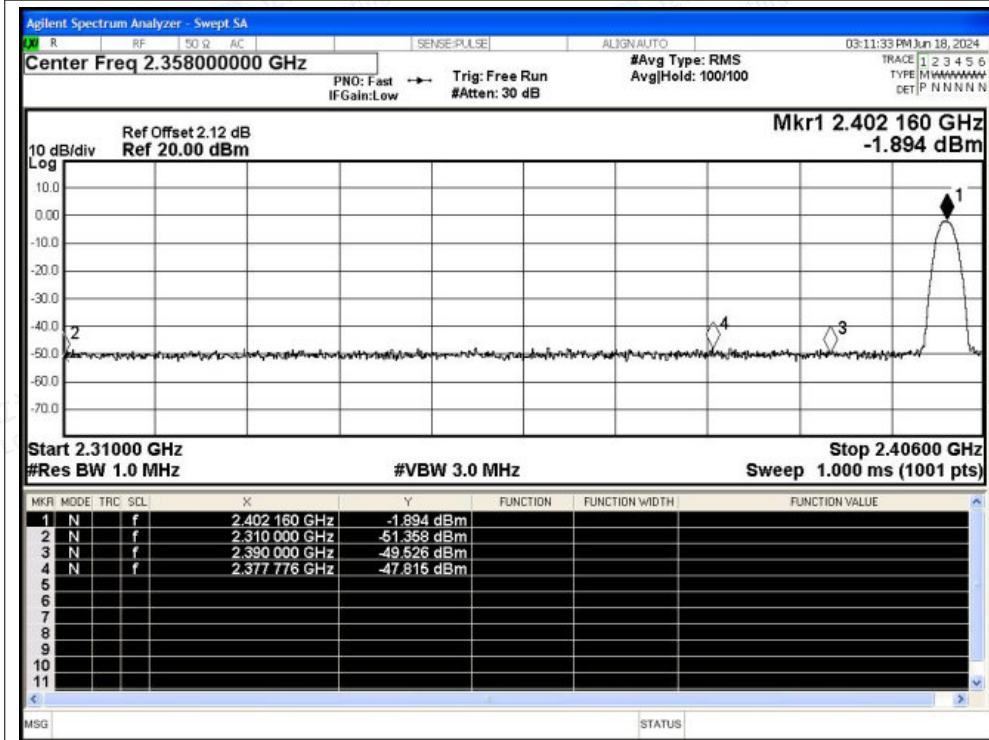

Scan code to check authenticity

Restrict Band NVNT 2-DH5 2402MHz Ant1 No-Hopping Peak

Restrict Band NVNT 2-DH5 2402MHz Ant1 No-Hopping Average

Shenzhen LCS Compliance Testing Laboratory Ltd.

Add: 101, 201 Bldg A & 301 Bldg C, Juji Industrial Park Yabianxueziwei, Shajing Street, Baoan District, Shenzhen, 518000, China