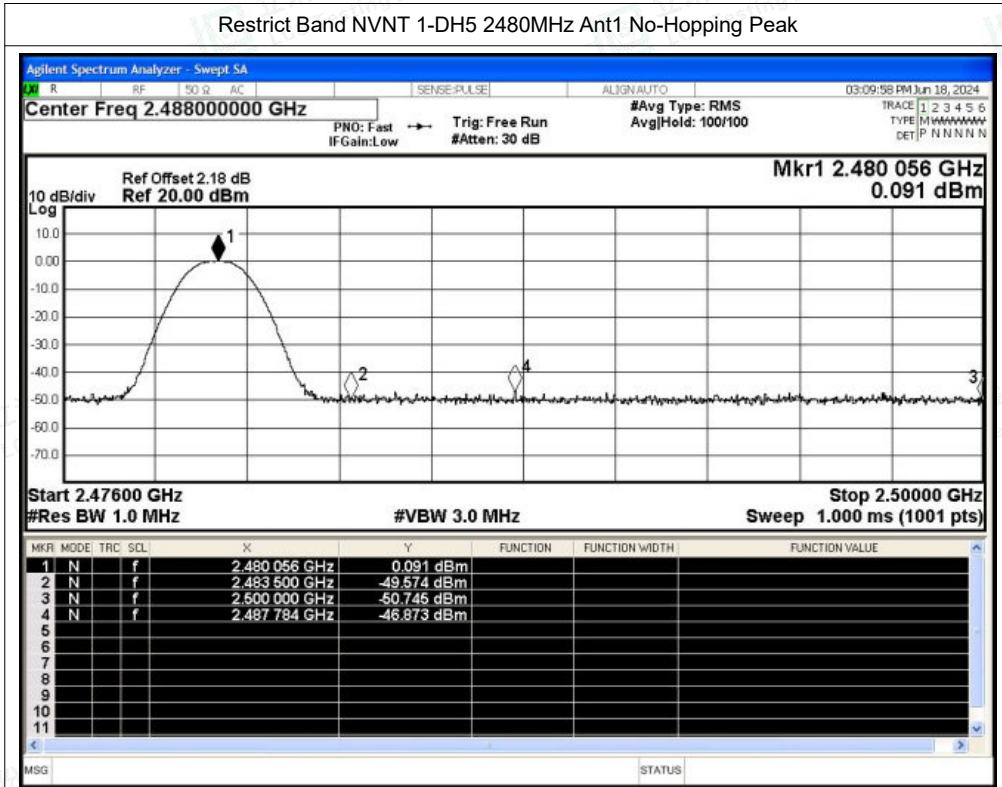

Restrict Band NVNT 1-DH5 2480MHz Ant1 No-Hopping Peak