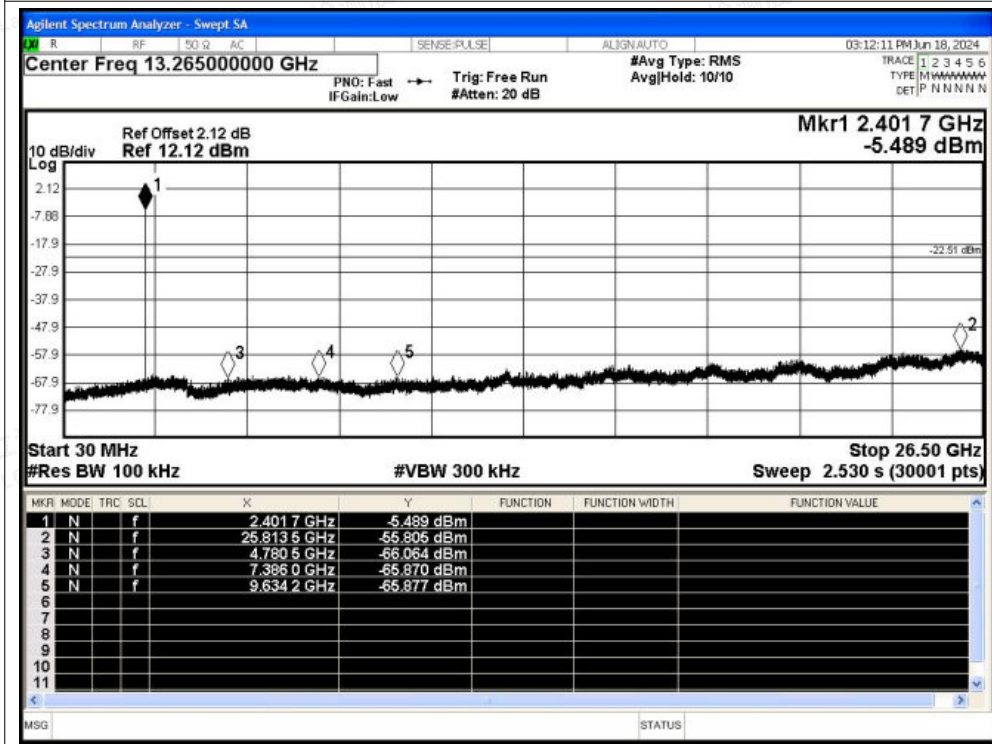

Tx. Spurious NVNT 2-DH5 2402MHz Ant1 Emission

Shenzhen LCS Compliance Testing Laboratory Ltd.

Add: 101, 201 Bldg A & 301 Bldg C, Juji Industrial Park Yabianxueziwei, Shajing Street, Baoan District, Shenzhen, 518000, China

Tel: +(86) 0755-82591330 | E-mail: webmaster@lcs-cert.com | Web: www.lcs-cert.com

Scan code to check authenticity