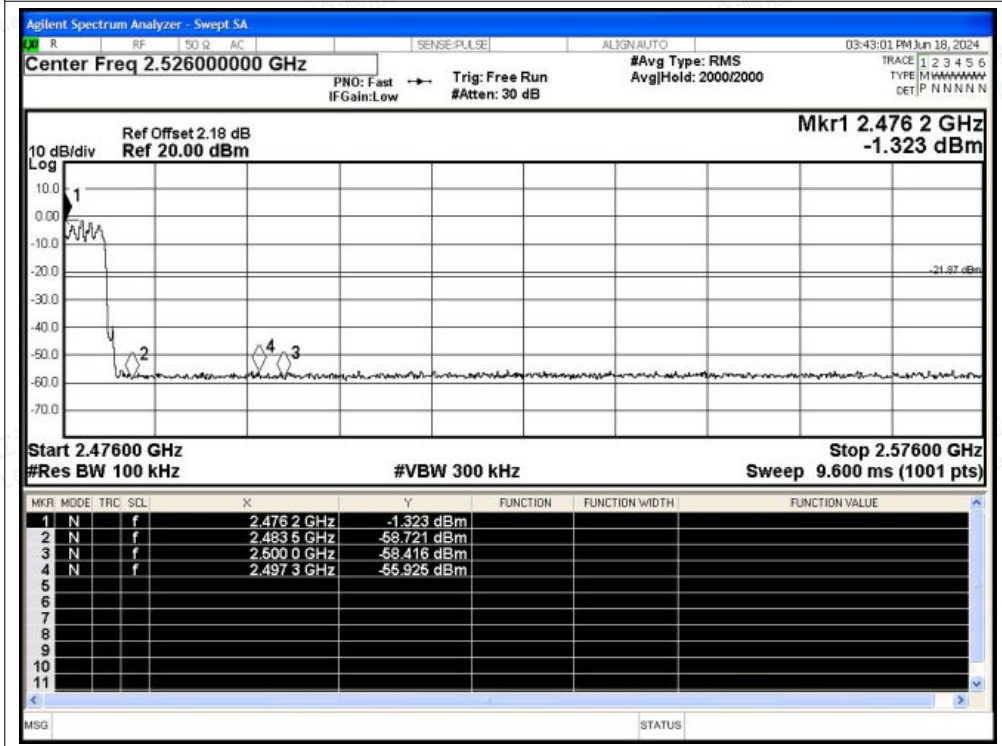

Tel: +(86) 0755-82591330 | E-mail: webmaster@lcs-cert.com | Web: www.lcs-cert.com

Scan code to check authenticity

Band Edge(Hopping) NVNT 3-DH5 2480MHz Ant1 Hopping Ref

Band Edge(Hopping) NVNT 3-DH5 2480MHz Ant1 Hopping Emission