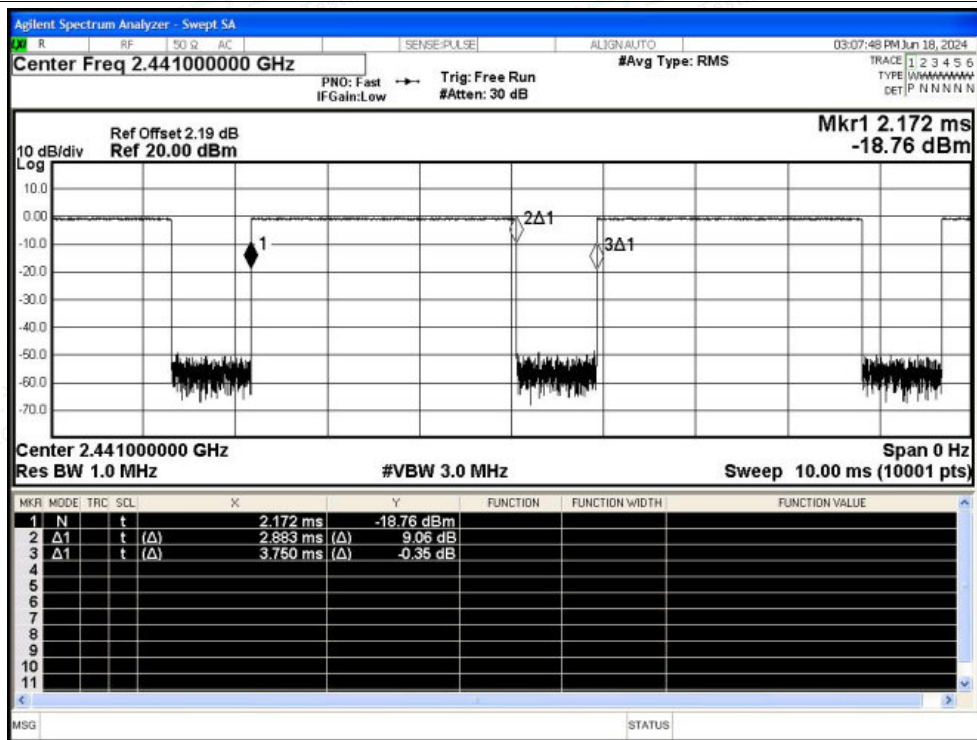

Duty Cycle NVNT 1-DH5 2441MHz Ant1

Shenzhen LCS Compliance Testing Laboratory Ltd.

Add: 101, 201 Bldg A & 301 Bldg C, Juji Industrial Park Yabianxueziwei, Shajing Street, Baoan District, Shenzhen, 518000, China

Tel: +(86) 0755-82591330 | E-mail: webmaster@lcs-cert.com | Web: www.lcs-cert.com

Scan code to check authenticity