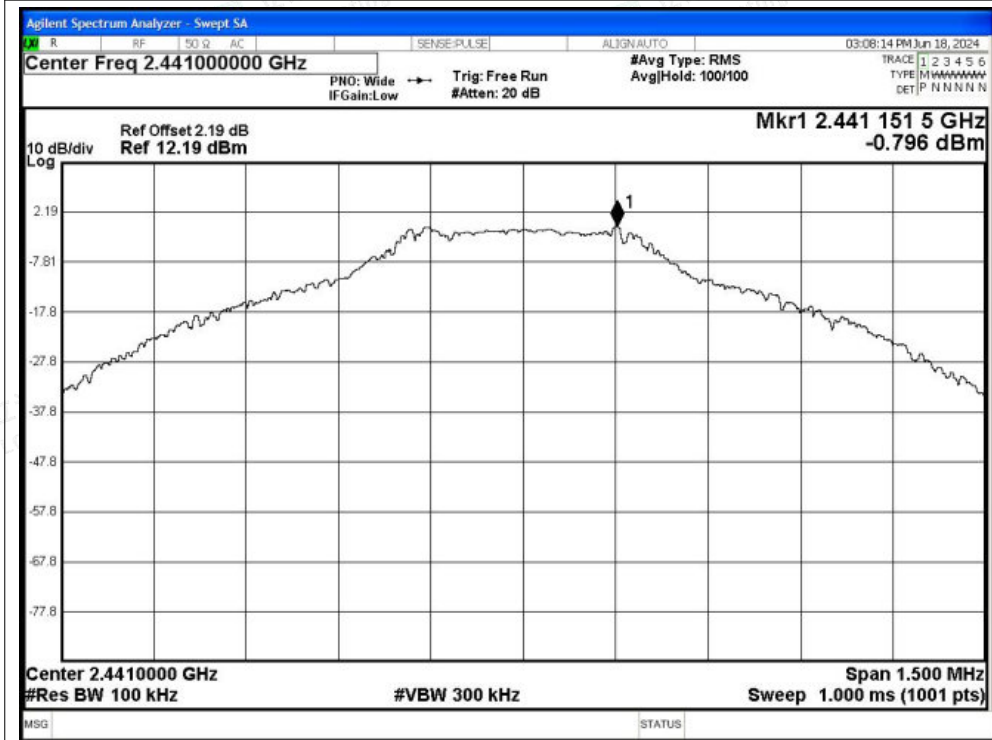

Tx. Spurious NVNT 1-DH5 2441MHz Ant1 Ref