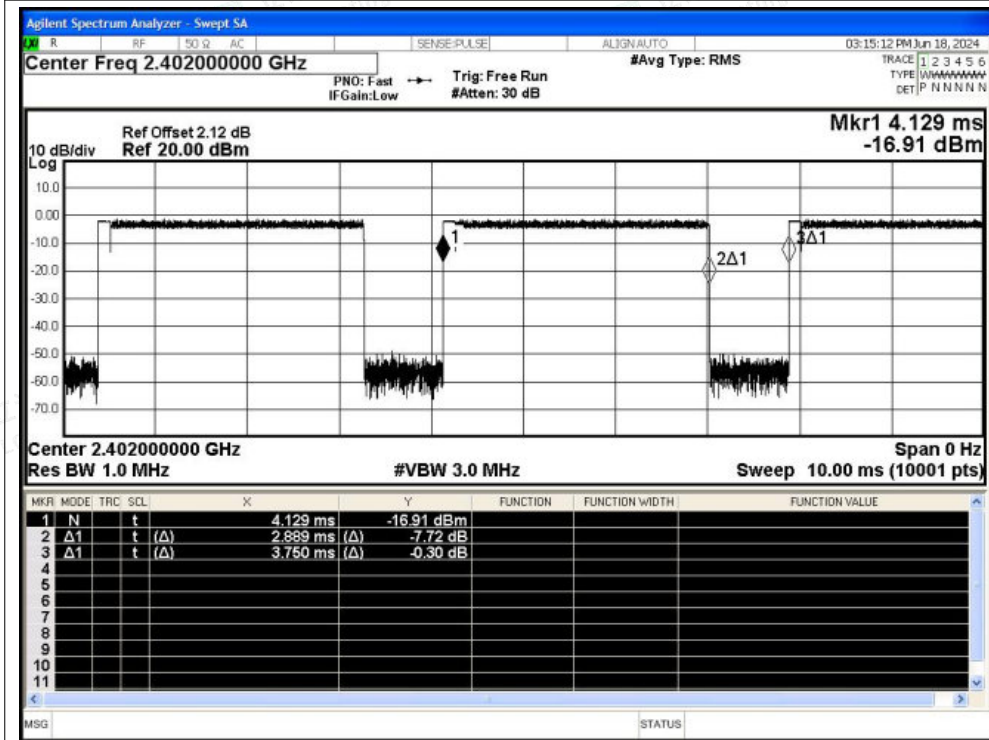

Duty Cycle NVNT 3-DH5 2402MHz Ant1