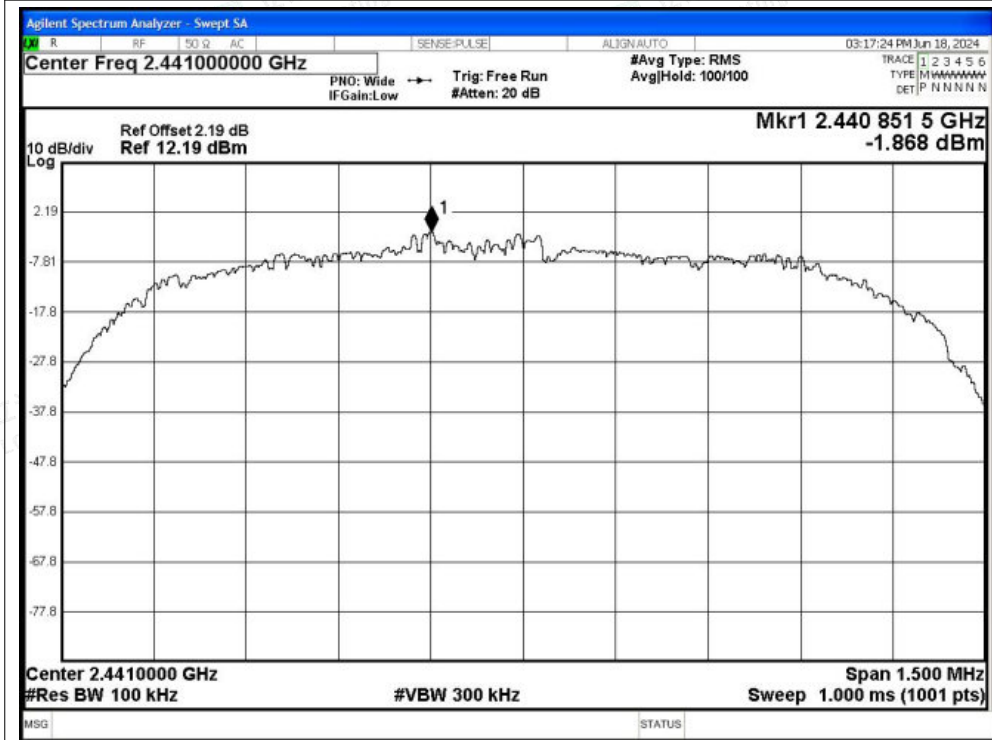

Tx. Spurious NVNT 3-DH5 2441MHz Ant1 Ref