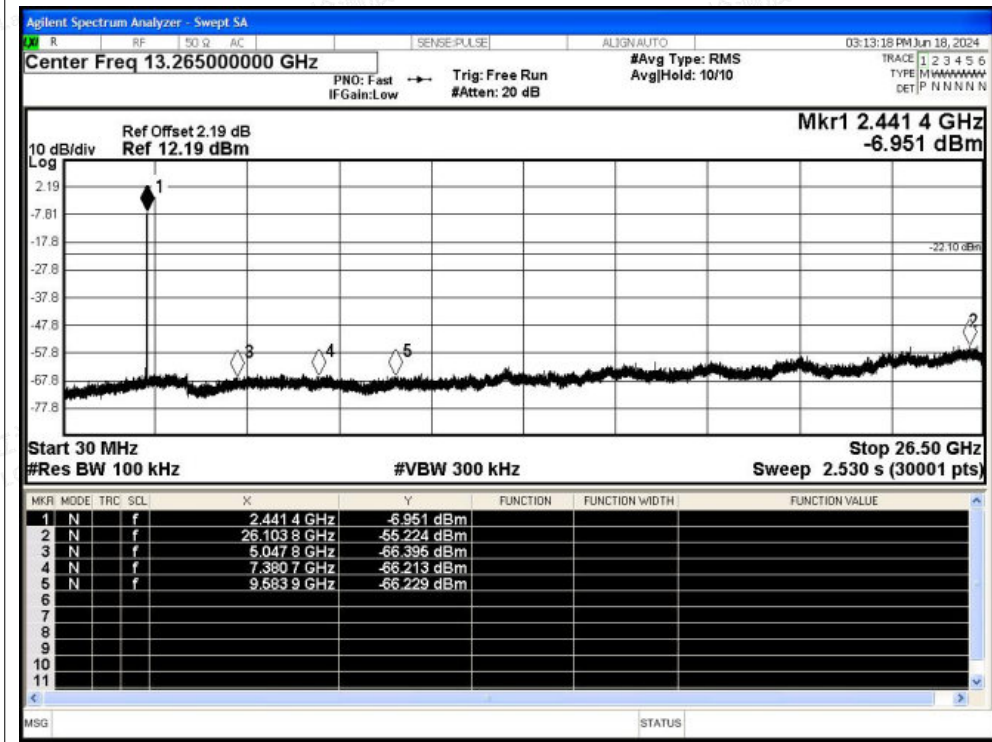

Scan code to check authenticity

Tx. Spurious NVNT 2-DH5 2441MHz Ant1 Ref

Tx. Spurious NVNT 2-DH5 2441MHz Ant1 Emission

Shenzhen LCS Compliance Testing Laboratory Ltd.

Add: 101, 201 Bldg A & 301 Bldg C, Juji Industrial Park Yabianxueziwei, Shajing Street, Baoan District, Shenzhen, 518000, China