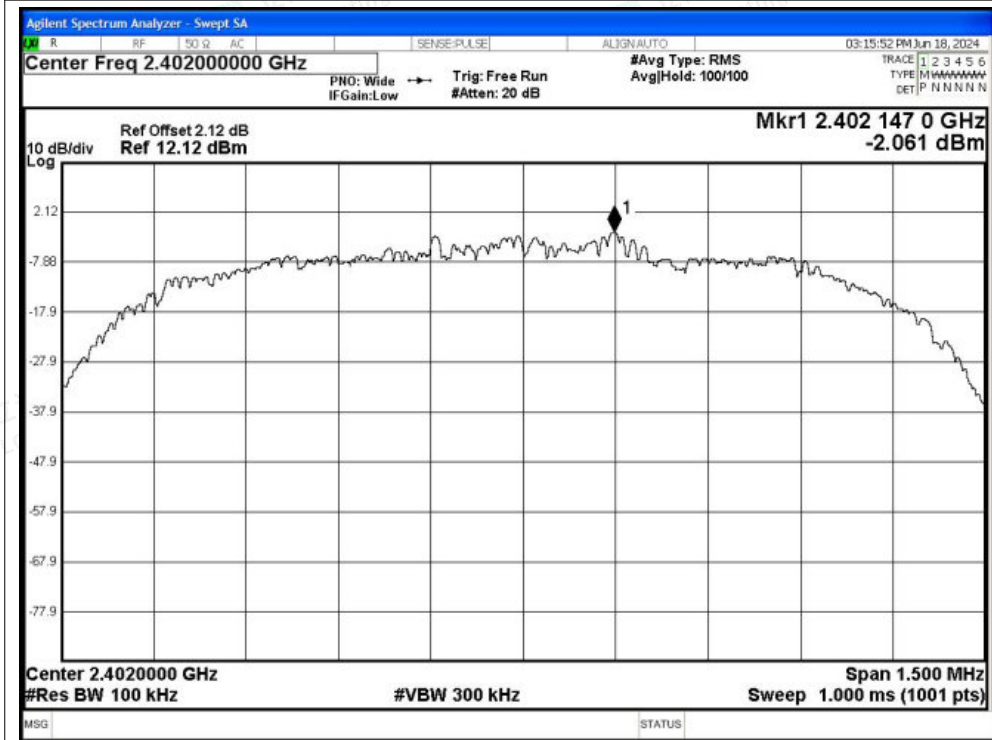

Tx. Spurious NVNT 3-DH5 2402MHz Ant1 Ref