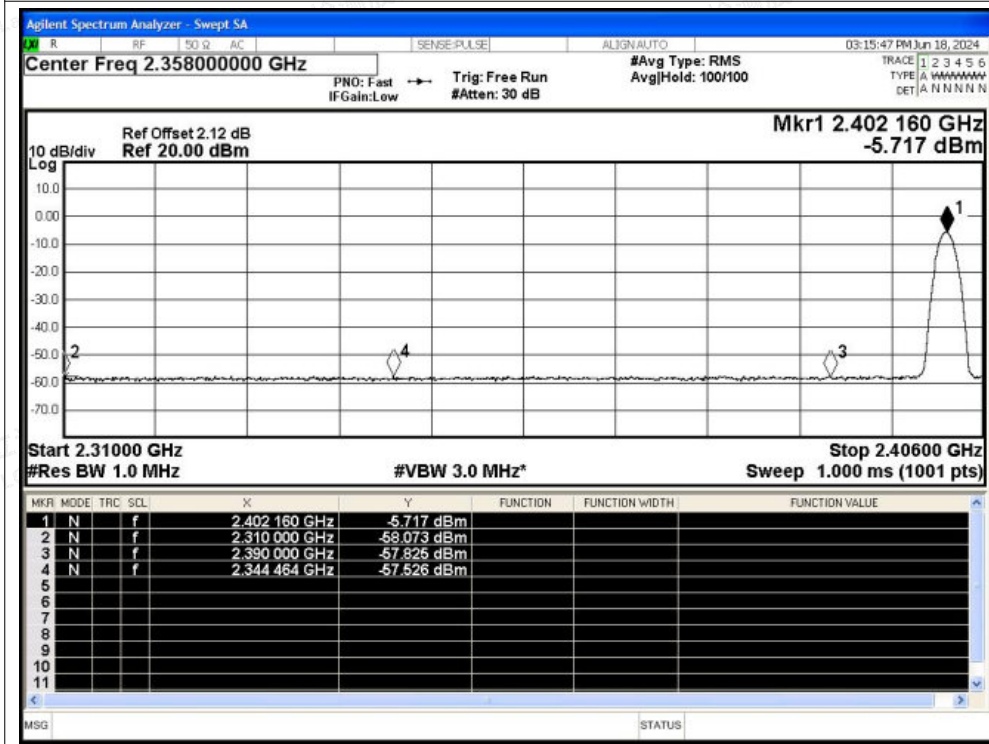

Scan code to check authenticity

Restrict Band NVNT 3-DH5 2402MHz Ant1 No-Hopping Peak

Restrict Band NVNT 3-DH5 2402MHz Ant1 No-Hopping Average

Shenzhen LCS Compliance Testing Laboratory Ltd.

Add: 101, 201 Bldg A & 301 Bldg C, Juji Industrial Park Yabianxueziwei, Shajing Street, Baoan District, Shenzhen, 518000, China