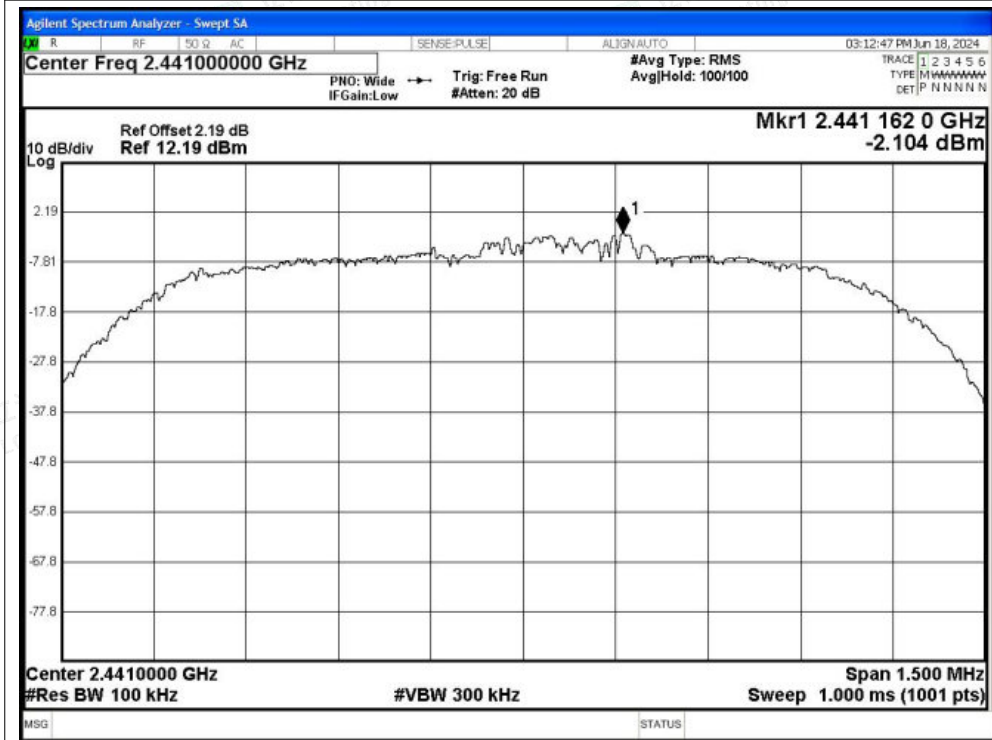

Tx. Spurious NVNT 2-DH5 2441MHz Ant1 Ref