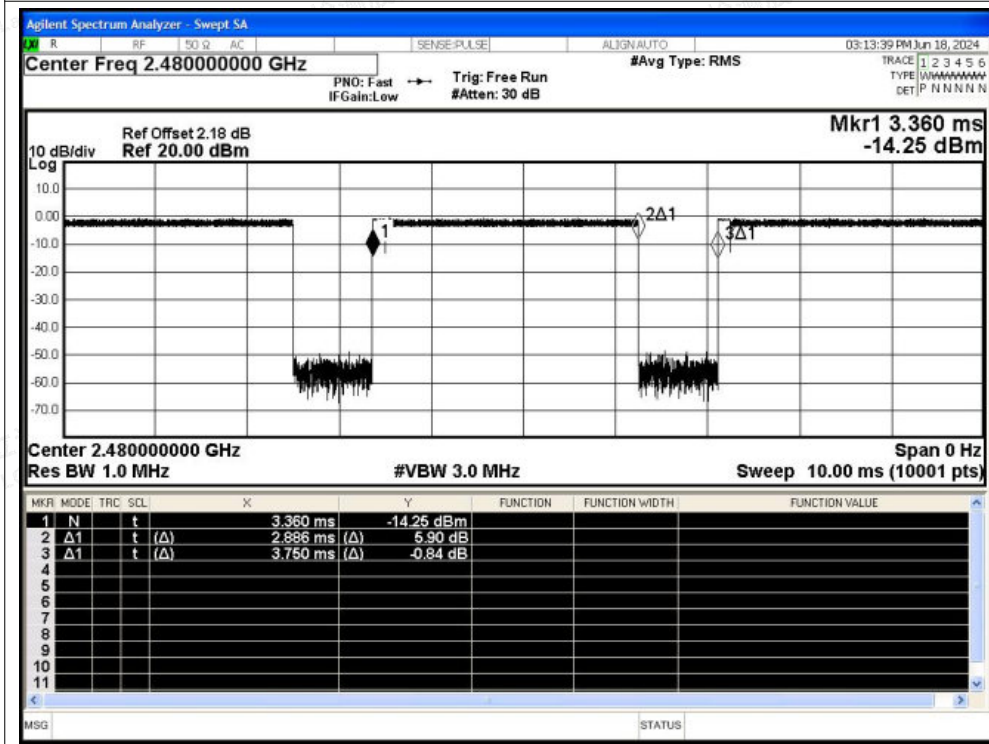

Scan code to check authenticity

Duty Cycle NVNT 2-DH5 2441MHz Ant1

Duty Cycle NVNT 2-DH5 2480MHz Ant1

Shenzhen LCS Compliance Testing Laboratory Ltd.

Addr: 101, 201 Bldg A & 301 Bldg C, Juji Industrial Park Yabianxueziwei, Shajing Street, Baoan District, Shenzhen, 518000, China