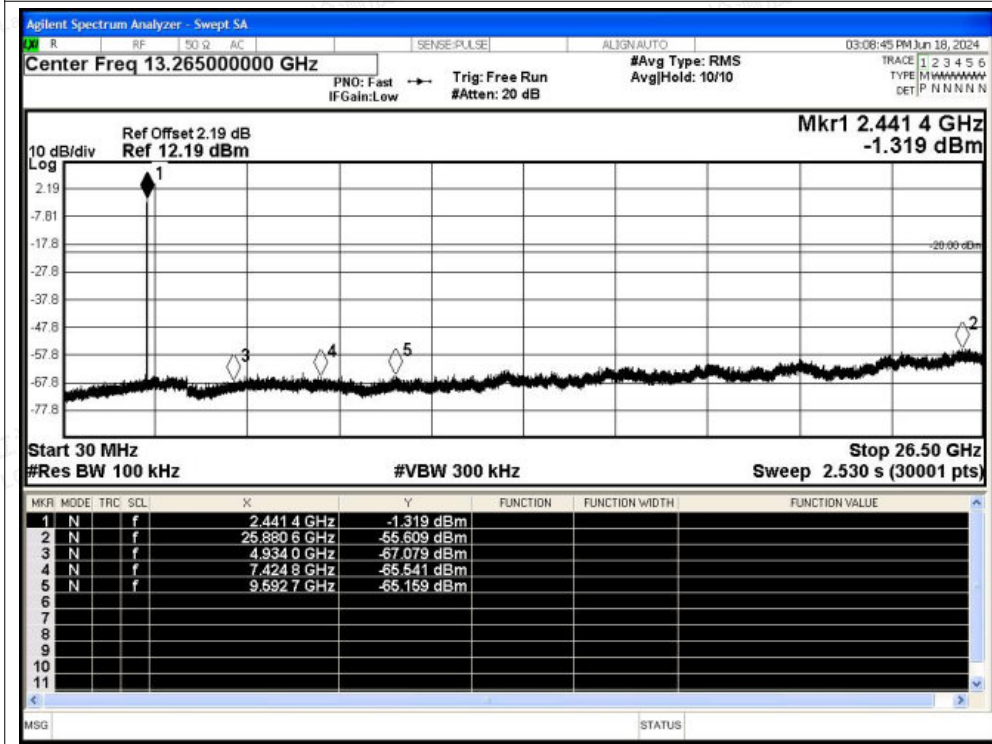

Tel: +(86) 0755-82591330 | E-mail: webmaster@lcs-cert.com | Web: www.lcs-cert.com

Scan code to check authenticity

Tx. Spurious NVNT 1-DH5 2441MHz Ant1 Ref

Tx. Spurious NVNT 1-DH5 2441MHz Ant1 Emission

Shenzhen LCS Compliance Testing Laboratory Ltd.