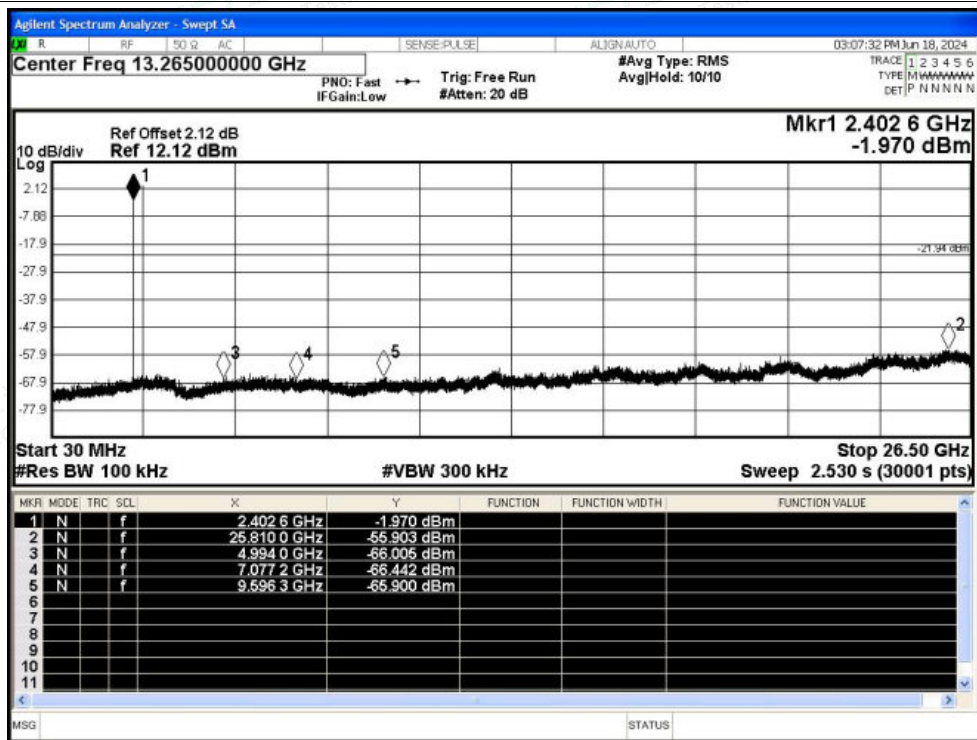

Tx. Spurious NVNT 1-DH5 2402MHz Ant1 Emission

Shenzhen LCS Compliance Testing Laboratory Ltd.

Add: 101, 201 Bldg A & 301 Bldg C, Juji Industrial Park Yabianxueziwei, Shajing Street, Baoan District, Shenzhen, 518000, China

Tel: +(86) 0755-82591330 | E-mail: webmaster@lcs-cert.com | Web: www.lcs-cert.com

Scan code to check authenticity