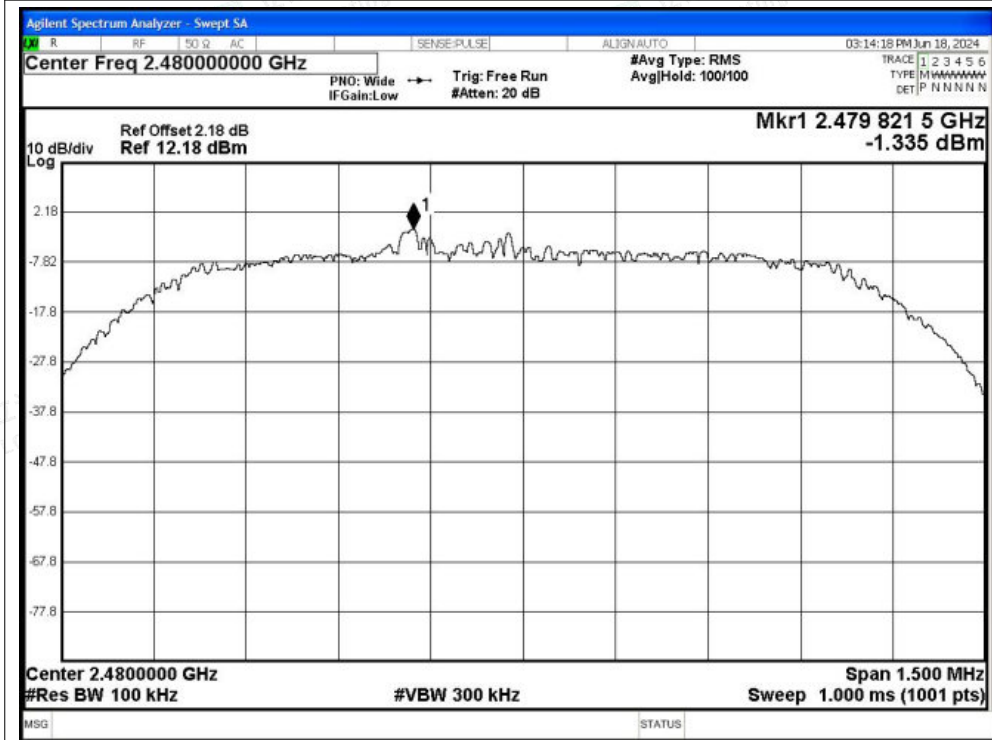

Tx. Spurious NVNT 2-DH5 2480MHz Ant1 Ref