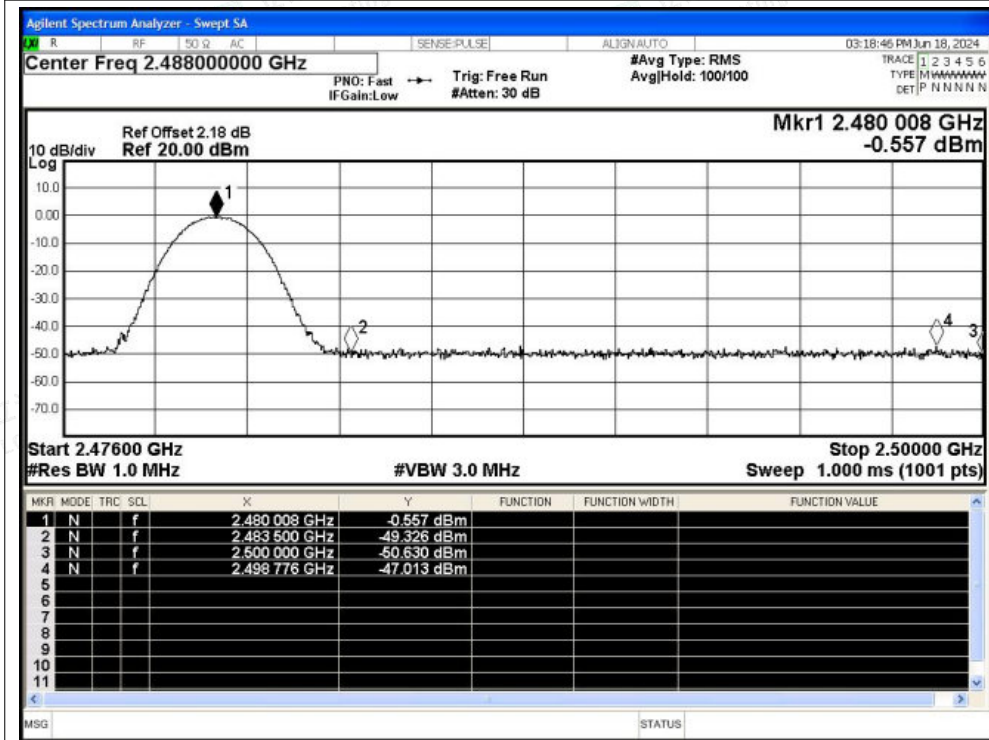

Restrict Band NVNT 3-DH5 2480MHz Ant1 No-Hopping Peak