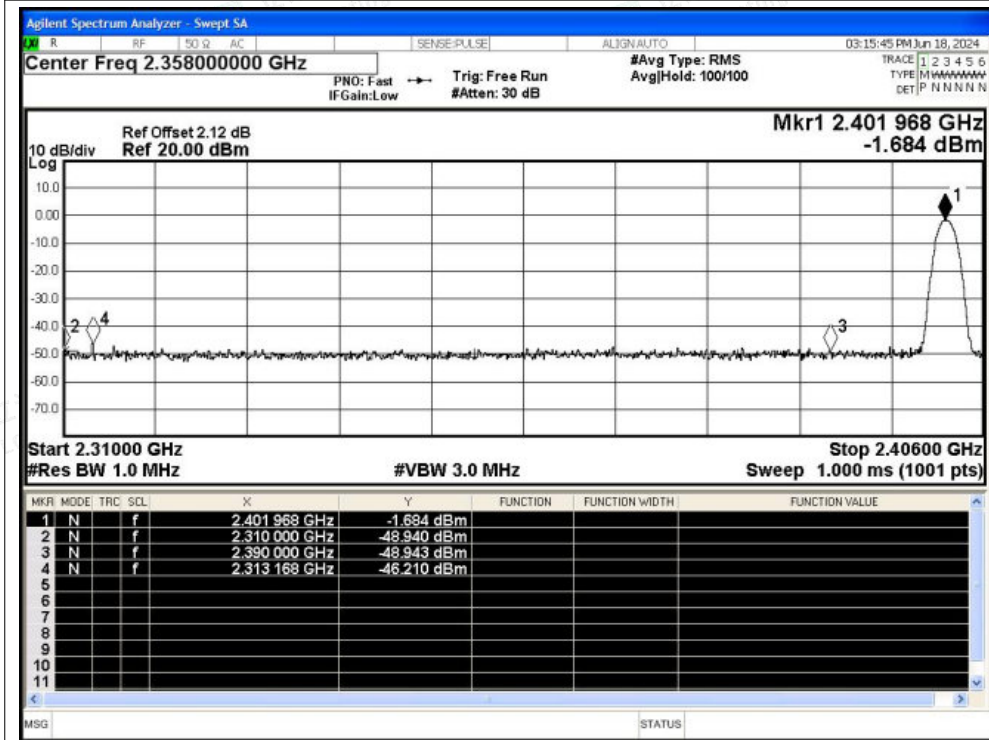

Scan code to check authenticity

Restrict Band NVNT 3-DH5 2402MHz Ant1 No-Hopping Peak

Restrict Band NVNT 3-DH5 2402MHz Ant1 No-Hopping Average

Shenzhen LCS Compliance Testing Laboratory Ltd.

Add: 101, 201 Bldg A & 301 Bldg C, Juji Industrial Park Yabianxueziwei, Shajing Street, Baoan District, Shenzhen, 518000, China