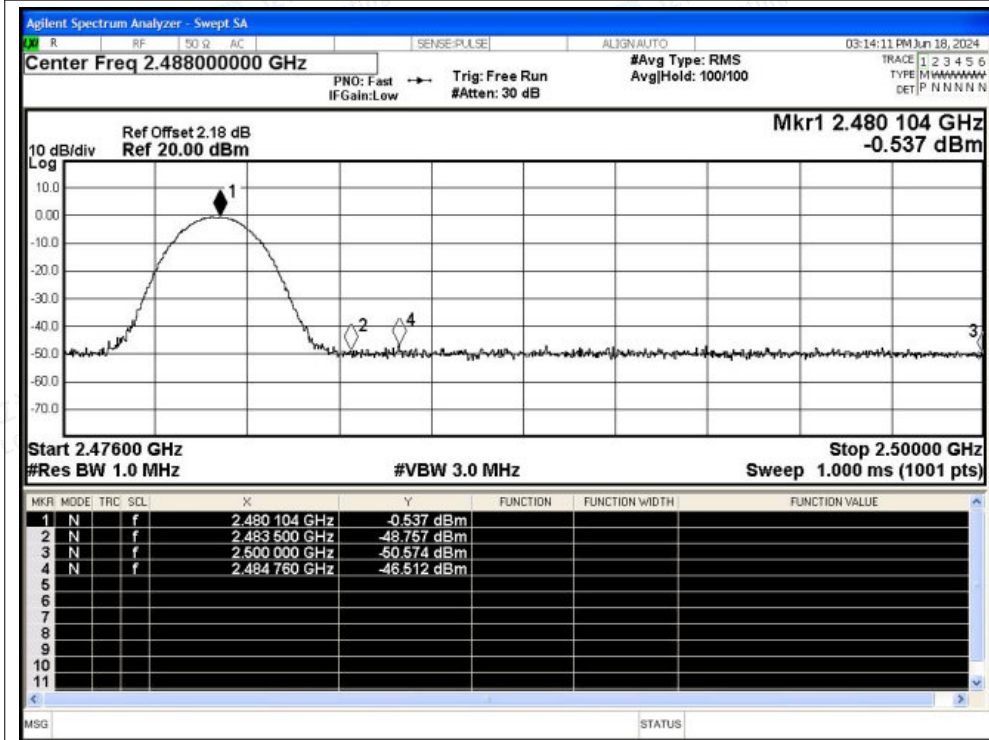

Restrict Band NVNT 2-DH5 2480MHz Ant1 No-Hopping Peak