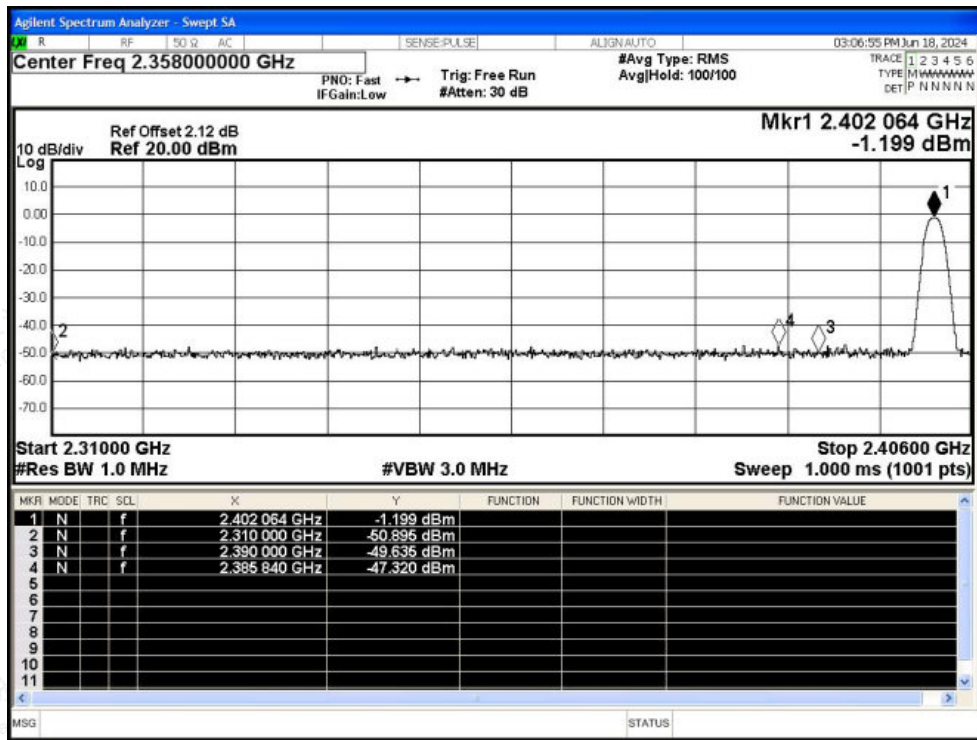

Test Graphs

Restrict Band NVNT 1-DH5 2402MHz Ant1 No-Hopping Peak