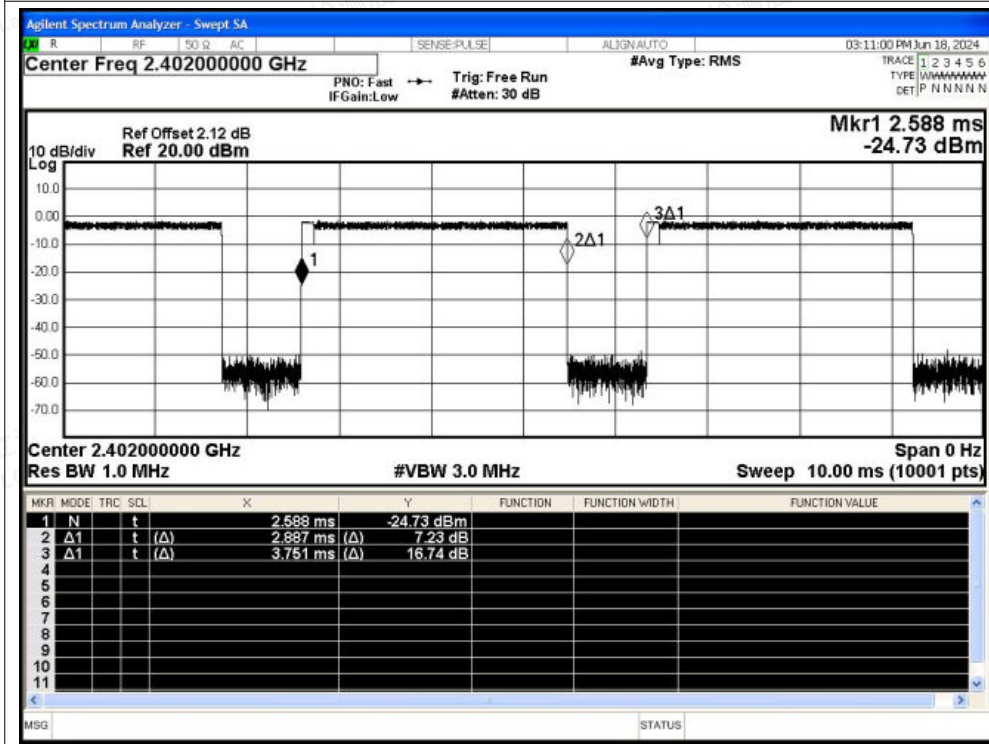

Tel: +(86) 0755-82591330 | E-mail: webmaster@lcs-cert.com | Web: www.lcs-cert.com

Scan code to check authenticity

Duty Cycle NVNT 1-DH5 2480MHz Ant1

Duty Cycle NVNT 2-DH5 2402MHz Ant1

Shenzhen LCS Compliance Testing Laboratory Ltd.