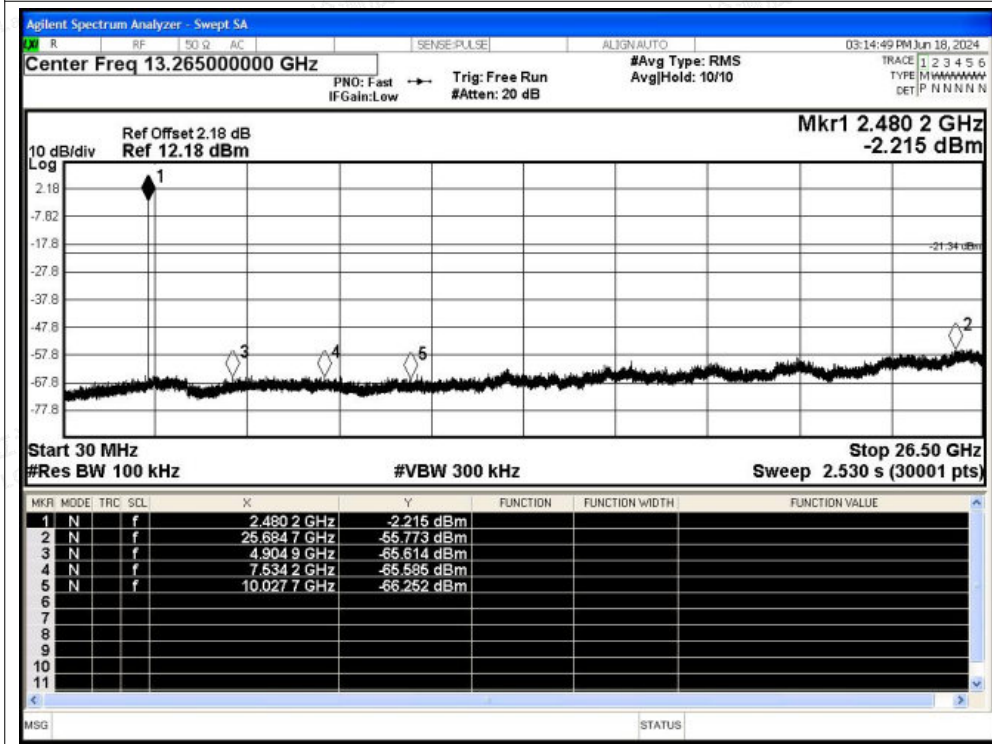

Tx. Spurious NVNT 2-DH5 2480MHz Ant1 Emission

Shenzhen LCS Compliance Testing Laboratory Ltd.

Add: 101, 201 Bldg A & 301 Bldg C, Juji Industrial Park Yabianxueziwei, Shajing Street, Baoan District, Shenzhen, 518000, China

Tel: +(86) 0755-82591330 | E-mail: webmaster@lcs-cert.com | Web: www.lcs-cert.com

Scan code to check authenticity