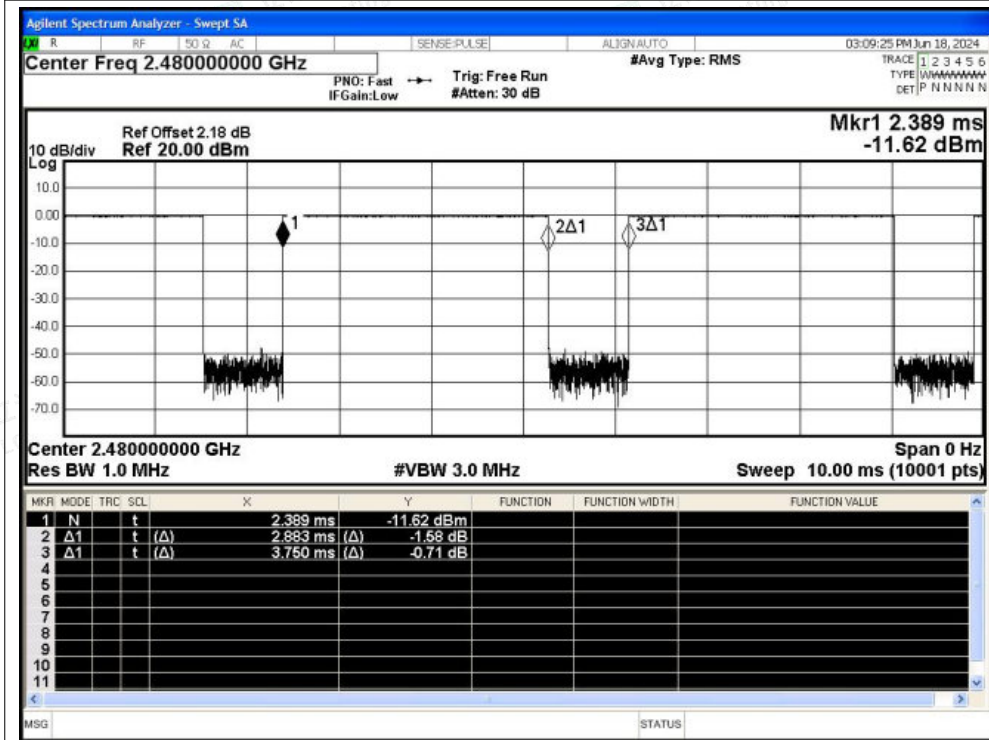

Duty Cycle NVNT 1-DH5 2480MHz Ant1