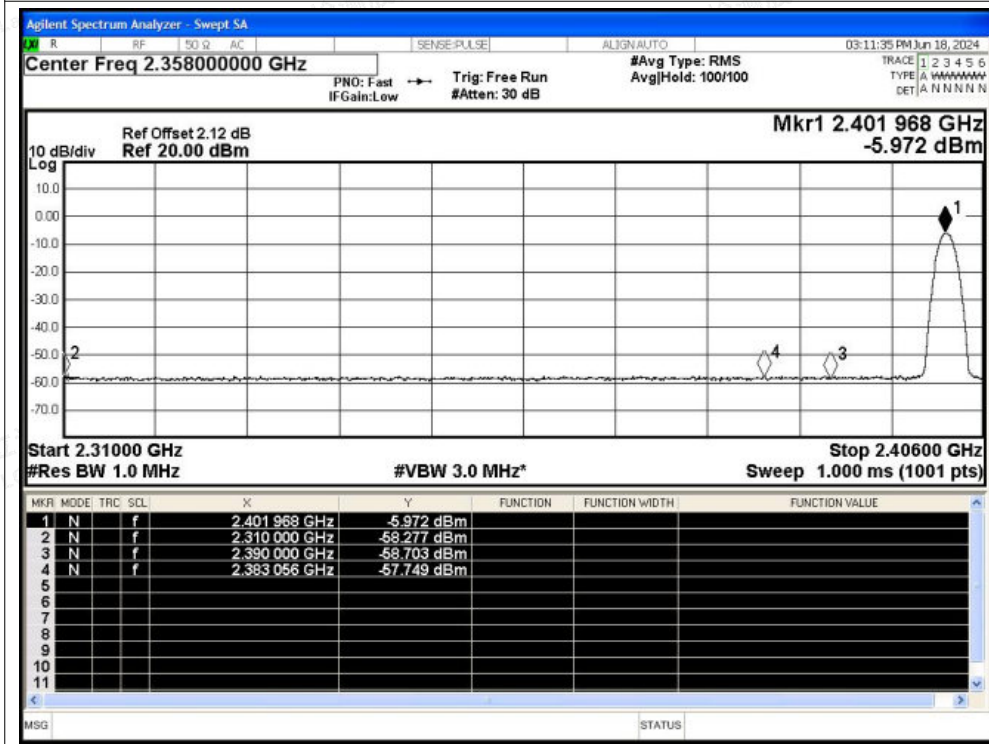

Scan code to check authenticity

Restrict Band NVNT 2-DH5 2402MHz Ant1 No-Hopping Peak

Restrict Band NVNT 2-DH5 2402MHz Ant1 No-Hopping Average

Shenzhen LCS Compliance Testing Laboratory Ltd.

Add: 101, 201 Bldg A & 301 Bldg C, Juji Industrial Park Yabianxueziwei, Shajing Street, Baoan District, Shenzhen, 518000, China