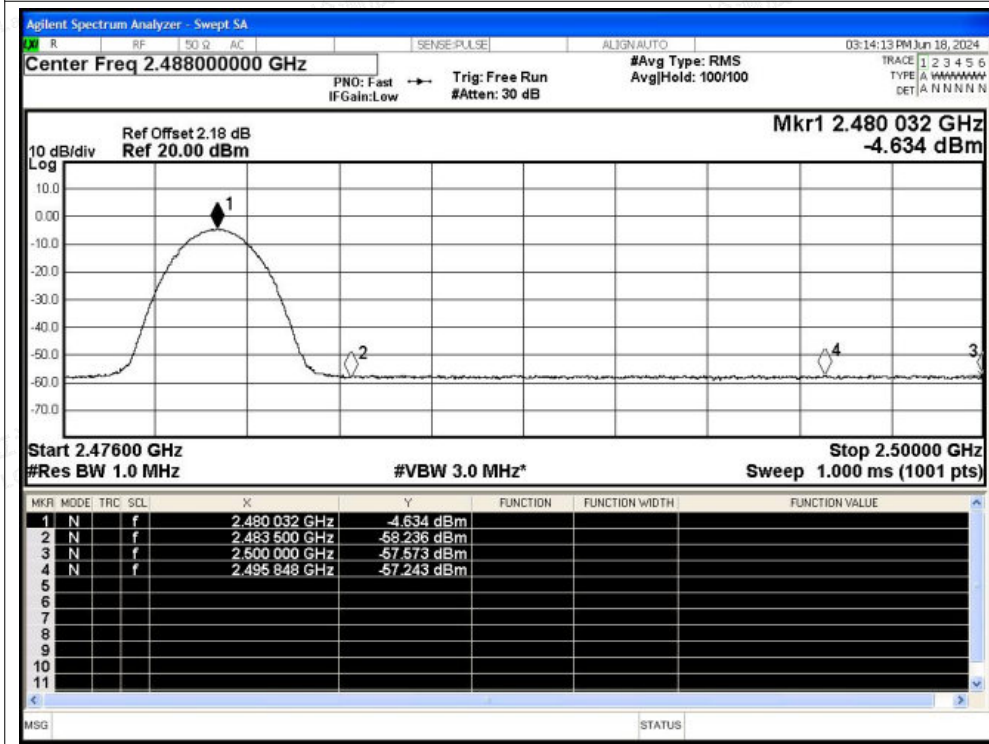

Tel: +(86) 0755-82591330 | E-mail: webmaster@lcs-cert.com | Web: www.lcs-cert.com

Scan code to check authenticity

Restrict Band NVNT 2-DH5 2480MHz Ant1 No-Hopping Peak

Restrict Band NVNT 2-DH5 2480MHz Ant1 No-Hopping Average