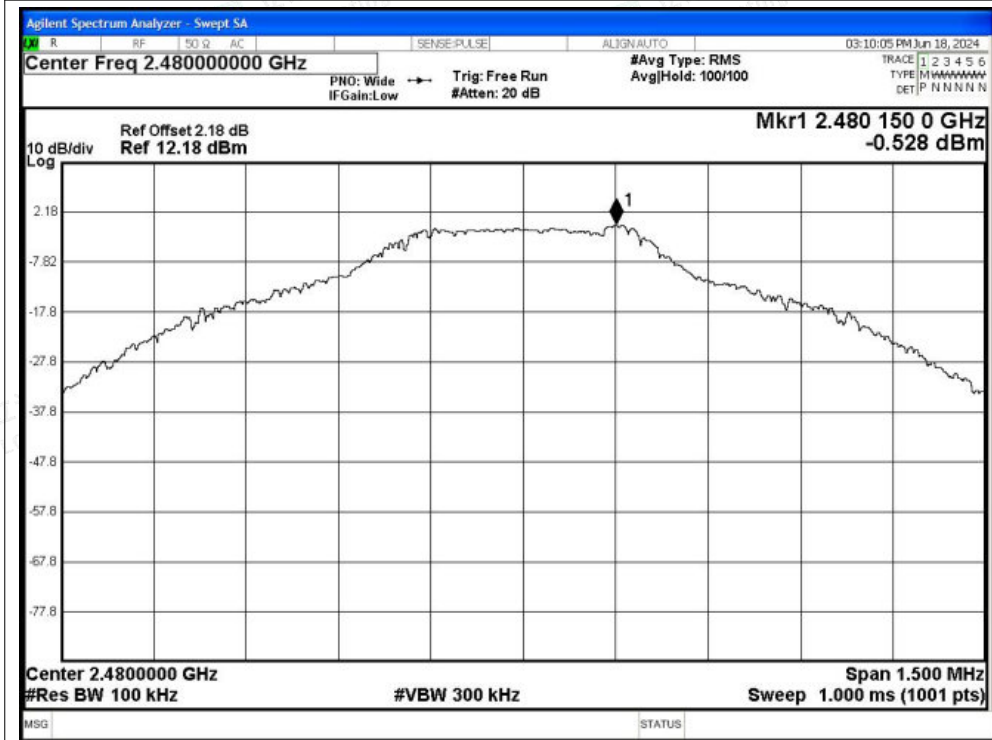

Tx. Spurious NVNT 1-DH5 2480MHz Ant1 Ref