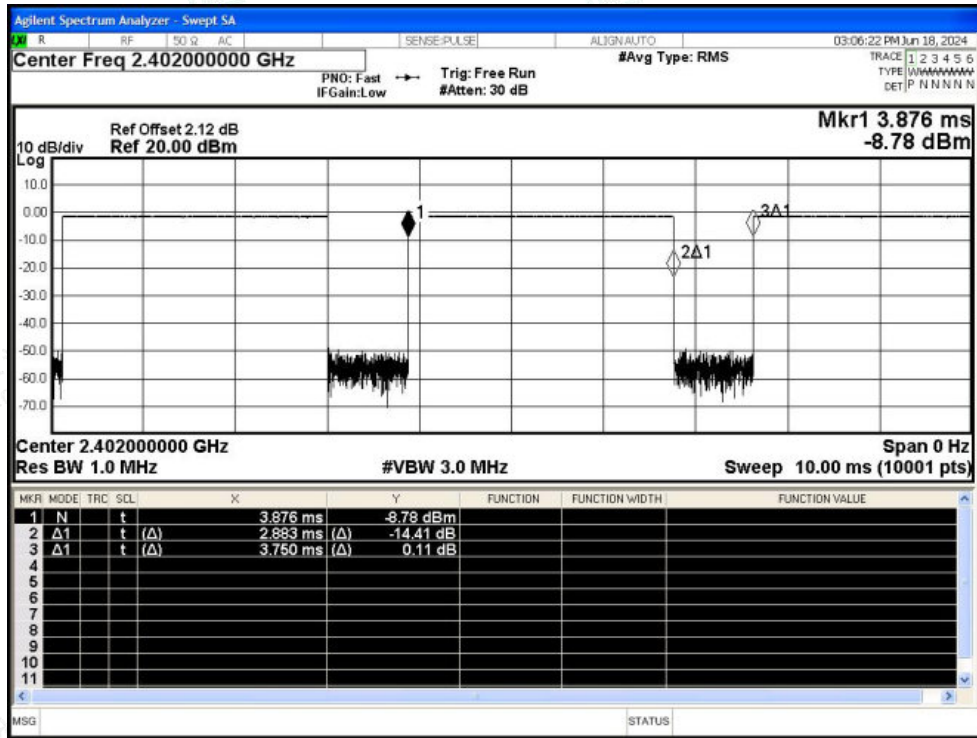

Test Graphs

Duty Cycle NVNT 1-DH5 2402MHz Ant1