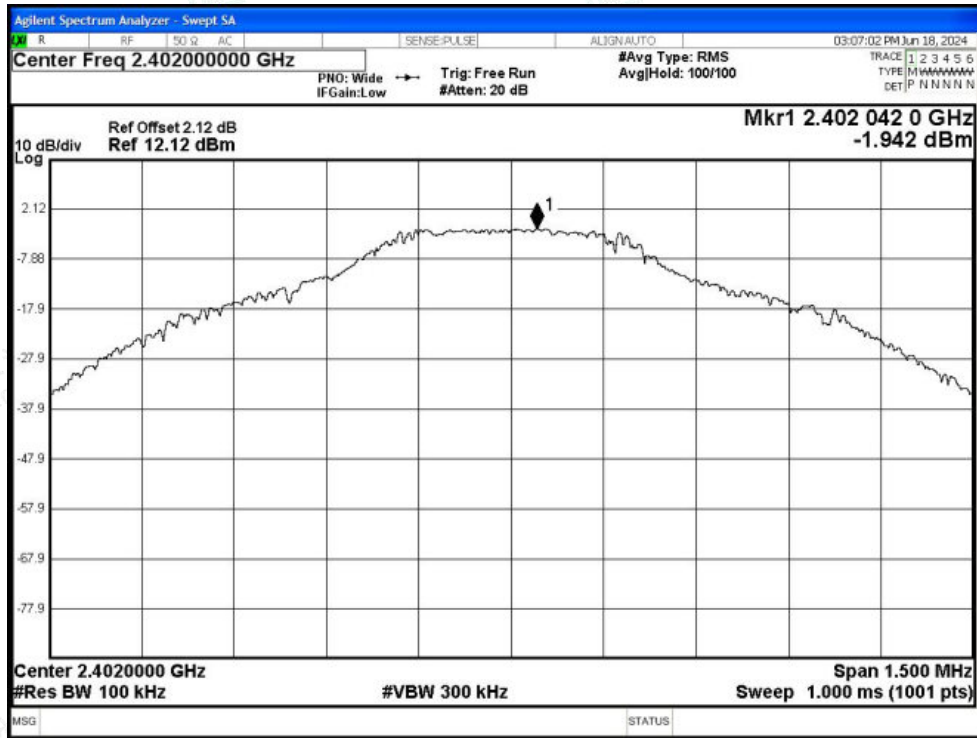

Test Graphs

Tx. Spurious NVNT 1-DH5 2402MHz Ant1 Ref