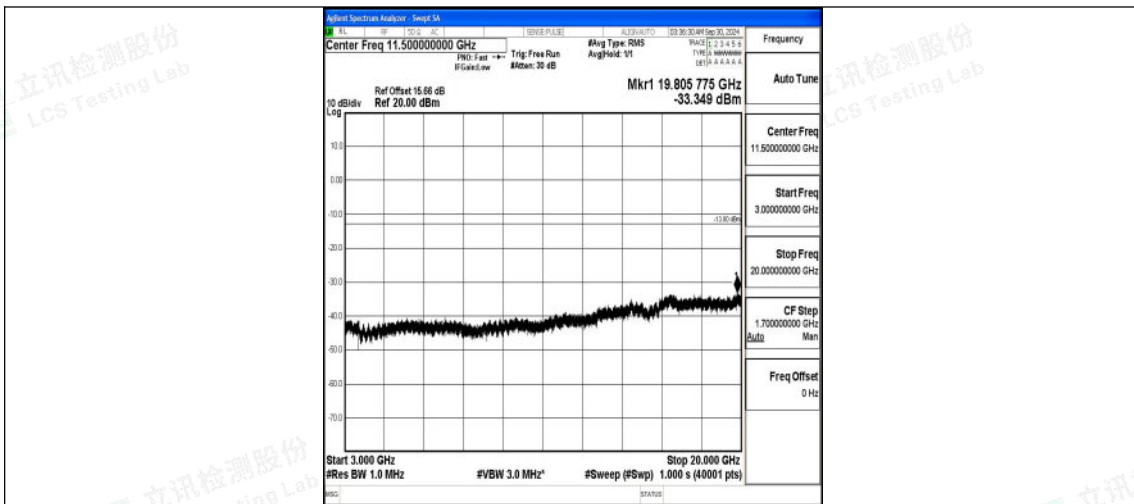

Band66_5MHz_QPSK_132647_1RB#0_1000~3000_1000~3000

Band66_5MHz_QPSK_132647_1RB#0_3000~20000_3000~20000

Band66_5MHz_16QAM_132647_1RB#0_0.009~0.15_0.009~0.15

Band66_5MHz_16QAM_132647_1RB#0_0.15~30_0.15~30

Shenzhen LCS Compliance Testing Laboratory Ltd.
 Add: 101, 201 Bldg A & 301 Bldg C, Juji Industrial Park Yabianxueziwei, Shajing Street, Baoan District, Shenzhen, 518000, China
 Tel: +(86) 0755-82591330 | E-mail: webmaster@lcs-cert.com | Web: www.lcs-cert.com
 Scan code to check authenticity