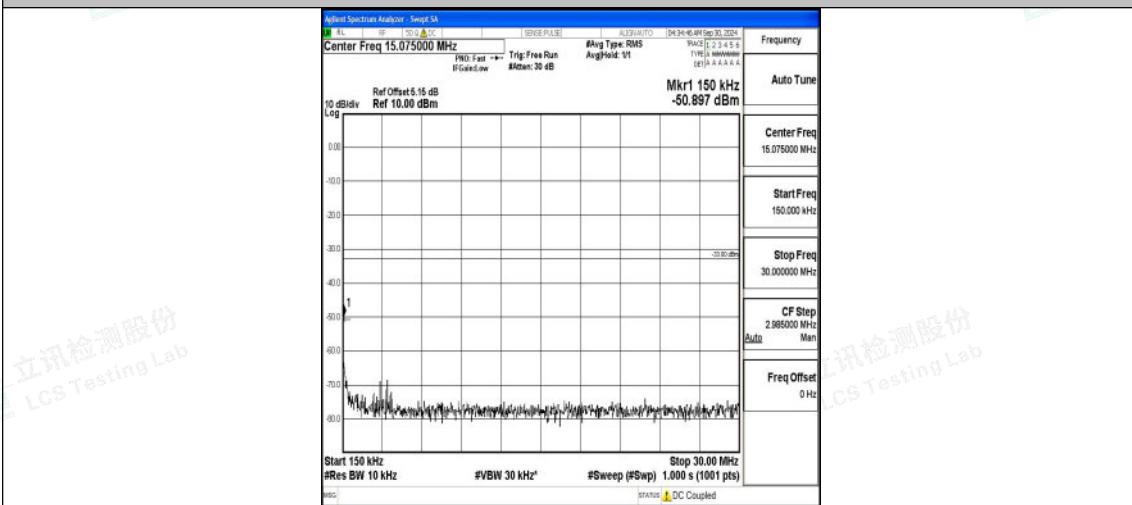

Band66_15MHz_16QAM_132597_1RB#0_3000~20000_3000~20000

Band66_20MHz_QPSK_132072_1RB#0_0.009~0.15_0.009~0.15

Band66_20MHz_QPSK_132072_1RB#0_0.15~30_0.15~30

Band66_20MHz_QPSK_132072_1RB#0_30~1000_30~1000

Shenzhen LCS Compliance Testing Laboratory Ltd.
 Add: 101, 201 Bldg A & 301 Bldg C, Juji Industrial Park Yabianxueziwei, Shajing Street, Baoan District, Shenzhen, 518000, China
 Tel: +(86) 0755-82591330 | E-mail: webmaster@lcs-cert.com | Web: www.lcs-cert.com
 Scan code to check authenticity