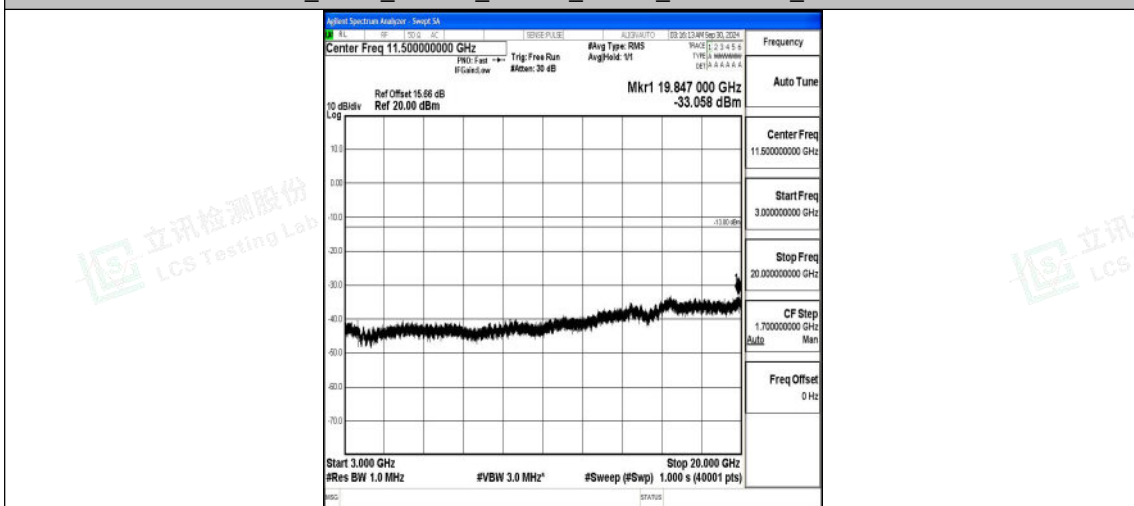

Band66_3MHz_QPSK_132657_1RB#0_3000~20000_3000~20000

Band66_3MHz_16QAM_132657_1RB#0_0.009~0.15_0.009~0.15

Band66_3MHz_16QAM_132657_1RB#0_0.15~30_0.15~30

Band66_3MHz_16QAM_132657_1RB#0_30~1000_30~1000

Band66_3MHz_16QAM_132657_1RB#0_1000~3000_1000~3000