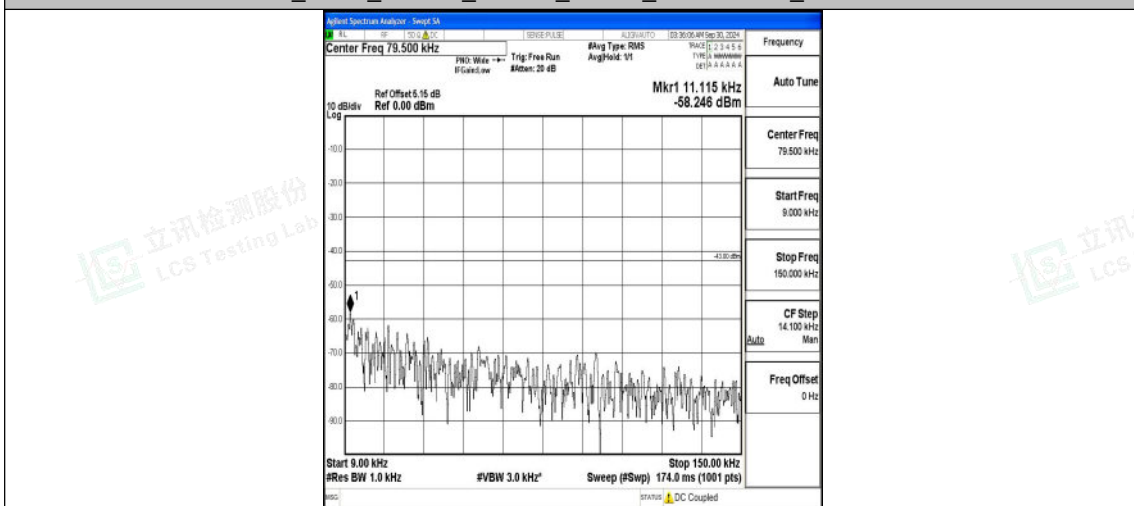

Band66_5MHz_QPSK_132647_1RB#0_0.009~0.15_0.009~0.15