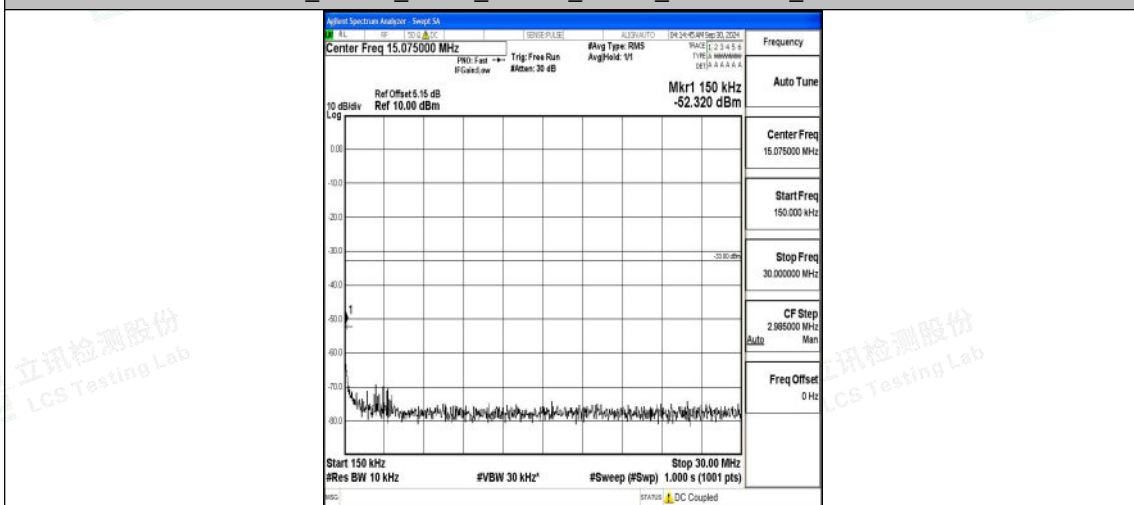

Band66_10MHz_16QAM_132622_1RB#0_30~1000_30~1000

Band66_10MHz_16QAM_132622_1RB#0_1000~3000_1000~3000

Band66_10MHz_16QAM_132622_1RB#0_3000~20000_3000~20000

Band66_15MHz_QPSK_132047_1RB#0_0.009~0.15_0.009~0.15