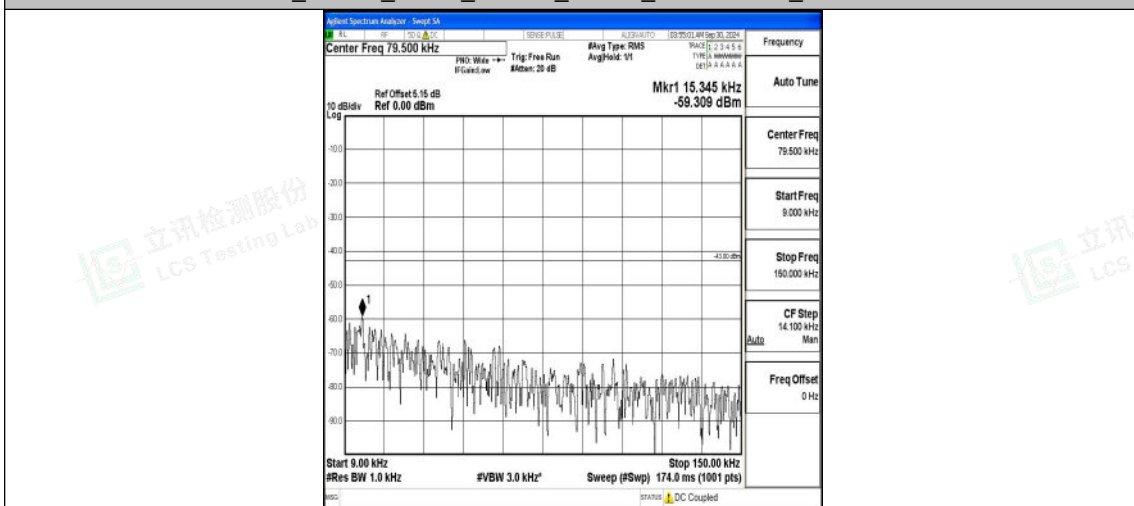

Band66_10MHz_16QAM_132022_1RB#0_0.009~0.15_0.009~0.15