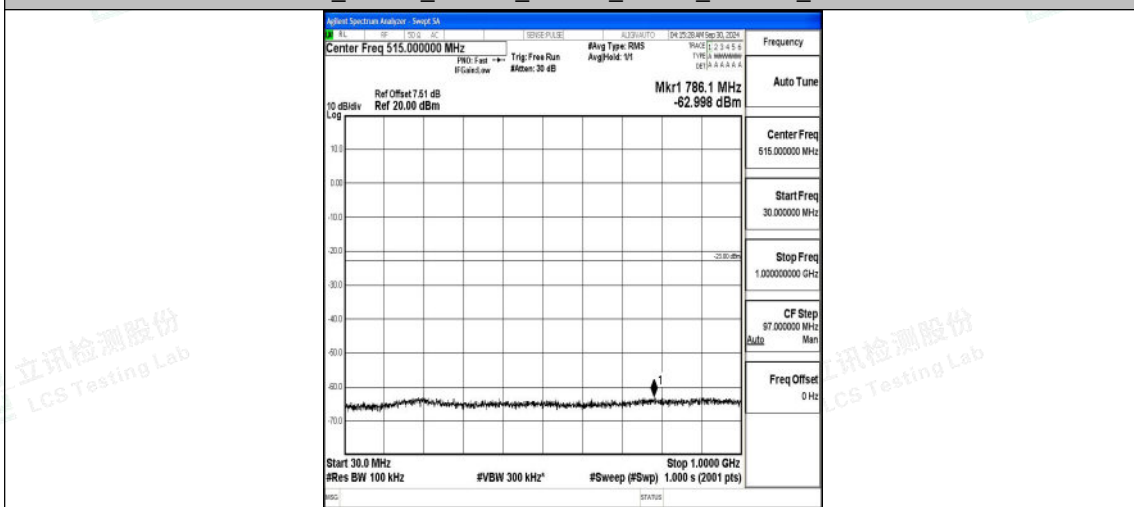

Band66_15MHz_16QAM_132047_1RB#0_30~1000_30~1000