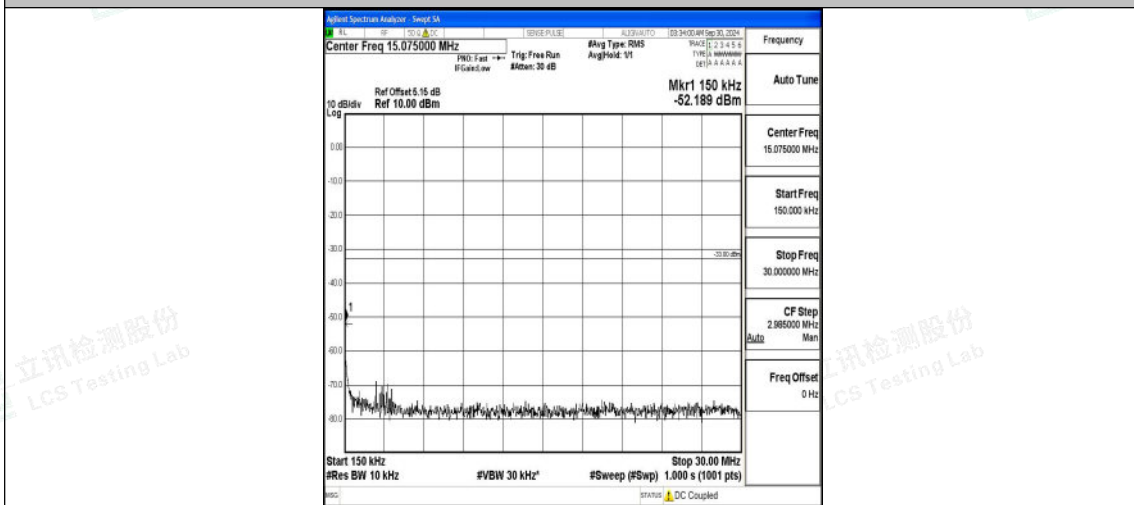

Band66_5MHz_QPSK_131997_1RB#0_0.15~30_0.15~30