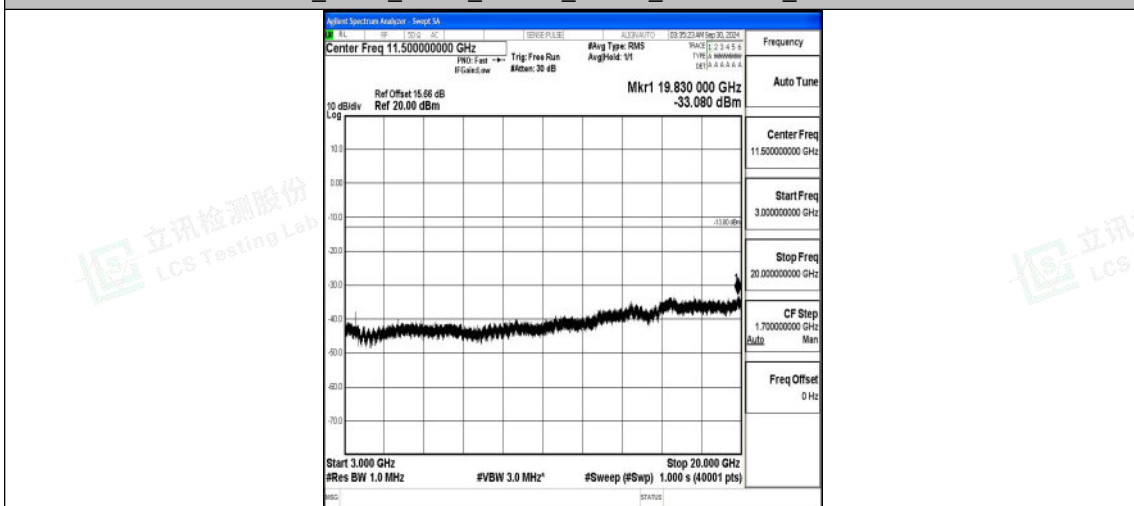

Band66_5MHz_QPSK_132322_1RB#0_3000~20000_3000~20000

Band66_5MHz_16QAM_132322_1RB#0_0.009~0.15_0.009~0.15

Band66_5MHz_16QAM_132322_1RB#0_0.15~30_0.15~30

Band66_5MHz_16QAM_132322_1RB#0_30~1000_30~1000

Shenzhen LCS Compliance Testing Laboratory Ltd.
 Add: 101, 201 Bldg A & 301 Bldg C, Juji Industrial Park Yabianxueziwei, Shajing Street, Baoan District, Shenzhen, 518000, China
 Tel: +(86) 0755-82591330 | E-mail: webmaster@lcs-cert.com | Web: www.lcs-cert.com
 Scan code to check authenticity