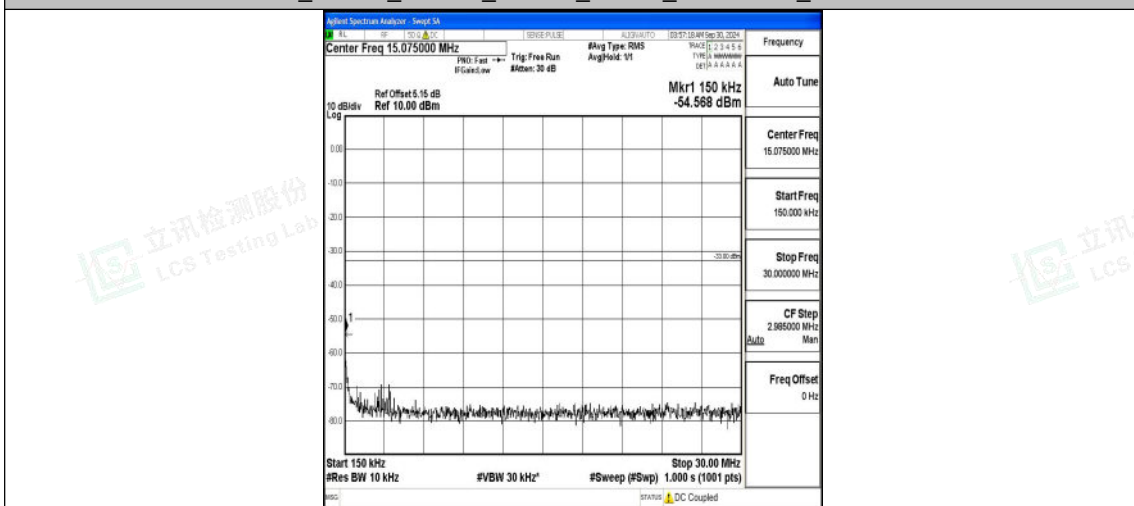

Band66_10MHz_QPSK_132622_1RB#0_30~1000_30~1000

Band66_10MHz_QPSK_132622_1RB#0_1000~3000_1000~3000

Band66_10MHz_QPSK_132622_1RB#0_3000~20000_3000~20000

Band66_10MHz_16QAM_132622_1RB#0_0.009~0.15_0.009~0.15