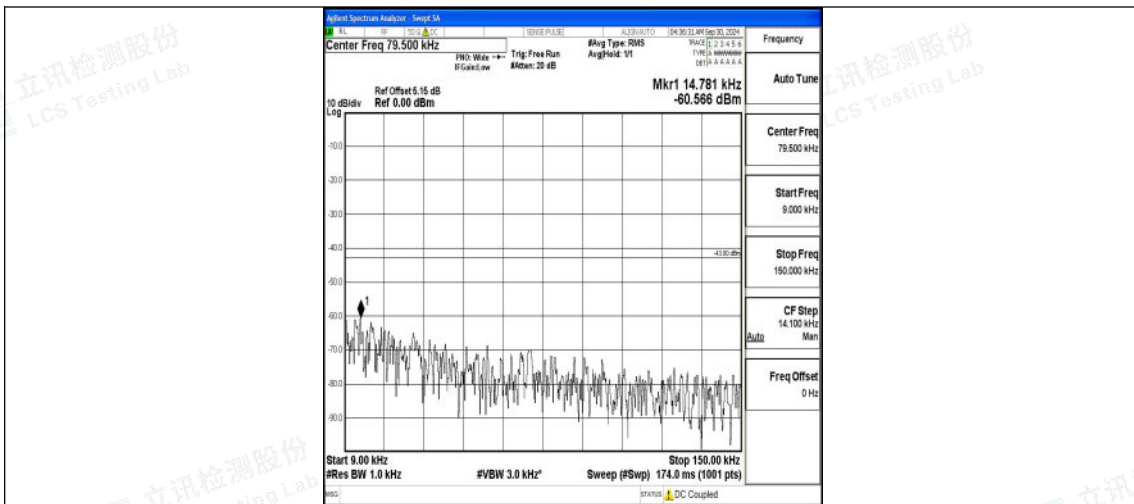

Band66_20MHz_16QAM_132322_1RB#0_0.009~0.15_0.009~0.15