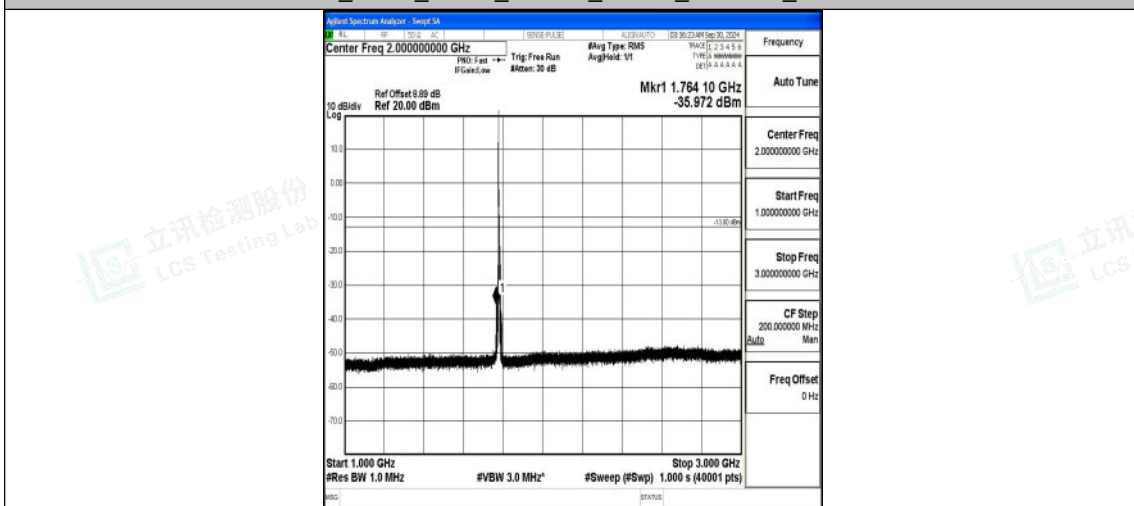

Band66_5MHz_QPSK_132647_1RB#0_1000~3000_1000~3000

Band66_5MHz_QPSK_132647_1RB#0_3000~20000_3000~20000

Band66_5MHz_16QAM_132647_1RB#0_0.009~0.15_0.009~0.15

Band66_5MHz_16QAM_132647_1RB#0_0.15~30_0.15~30

Shenzhen LCS Compliance Testing Laboratory Ltd.
 Add: 101, 201 Bldg A & 301 Bldg C, Juji Industrial Park Yabianxueziwei, Shajing Street, Baoan District, Shenzhen, 518000, China
 Tel: +(86) 0755-82591330 | E-mail: webmaster@lcs-cert.com | Web: www.lcs-cert.com
 Scan code to check authenticity