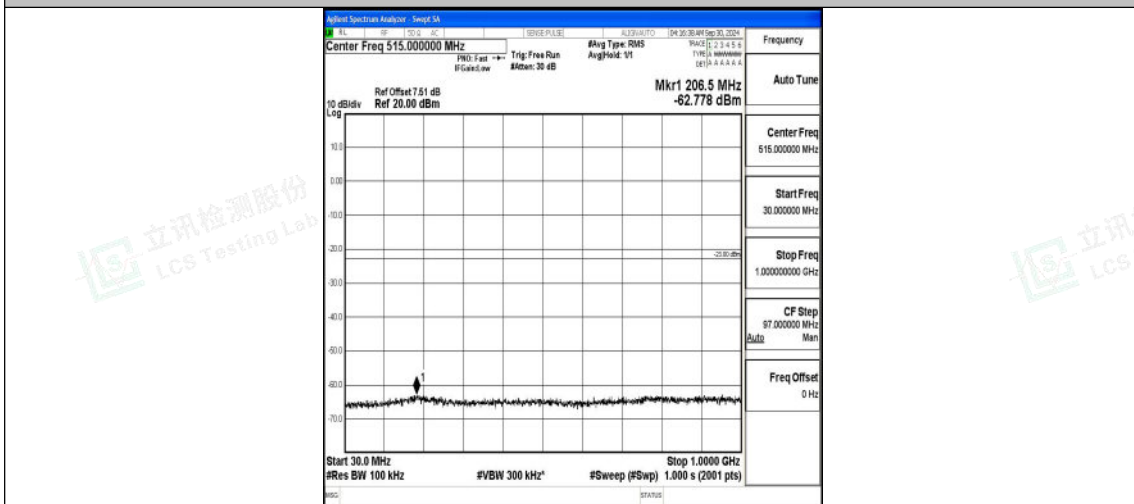

Band66_15MHz_QPSK_132322_1RB#0_3000~20000_3000~20000

Band66_15MHz_16QAM_132322_1RB#0_0.009~0.15_0.009~0.15

Band66_15MHz_16QAM_132322_1RB#0_0.15~30_0.15~30

Band66_15MHz_16QAM_132322_1RB#0_30~1000_30~1000

Band66_15MHz_16QAM_132322_1RB#0_1000~3000_1000~3000