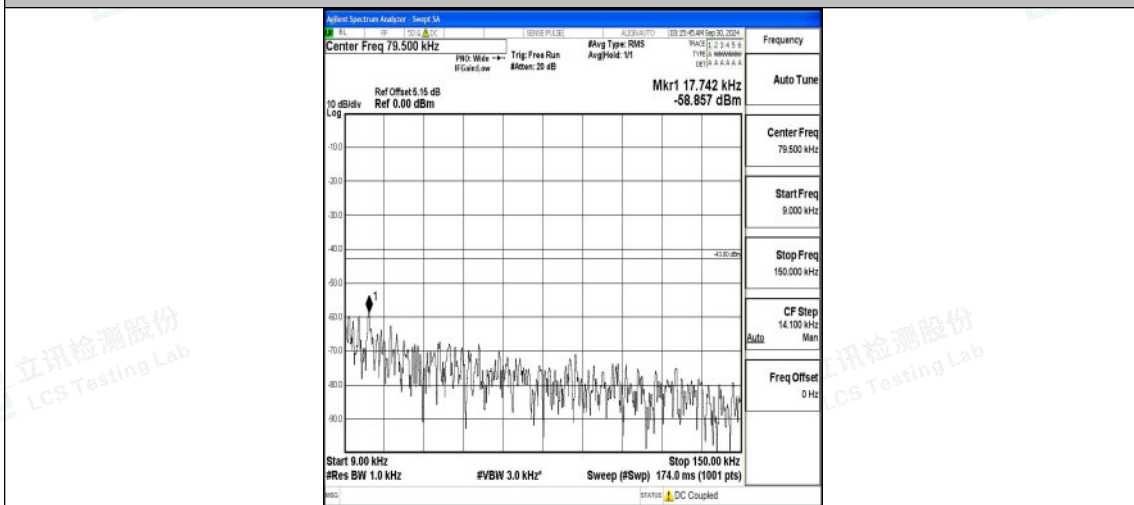

Band66_3MHz_QPSK_132657_1RB#0_3000~20000_3000~20000

Band66_3MHz_16QAM_132657_1RB#0_0.009~0.15_0.009~0.15

Band66_3MHz_16QAM_132657_1RB#0_0.15~30_0.15~30

Band66_3MHz_16QAM_132657_1RB#0_30~1000_30~1000

Band66_3MHz_16QAM_132657_1RB#0_1000~3000_1000~3000