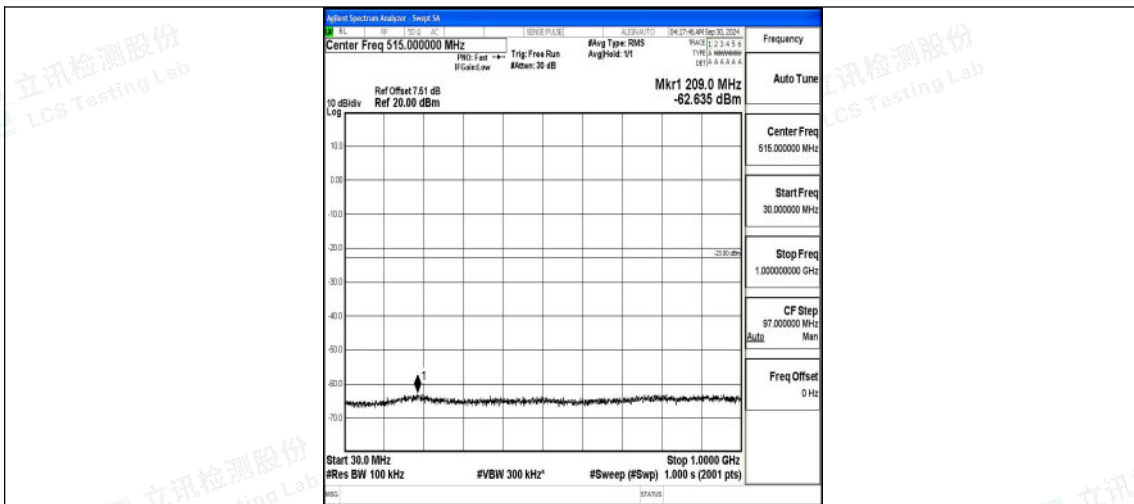

Band66_15MHz_16QAM_132597_1RB#0_30~1000_30~1000