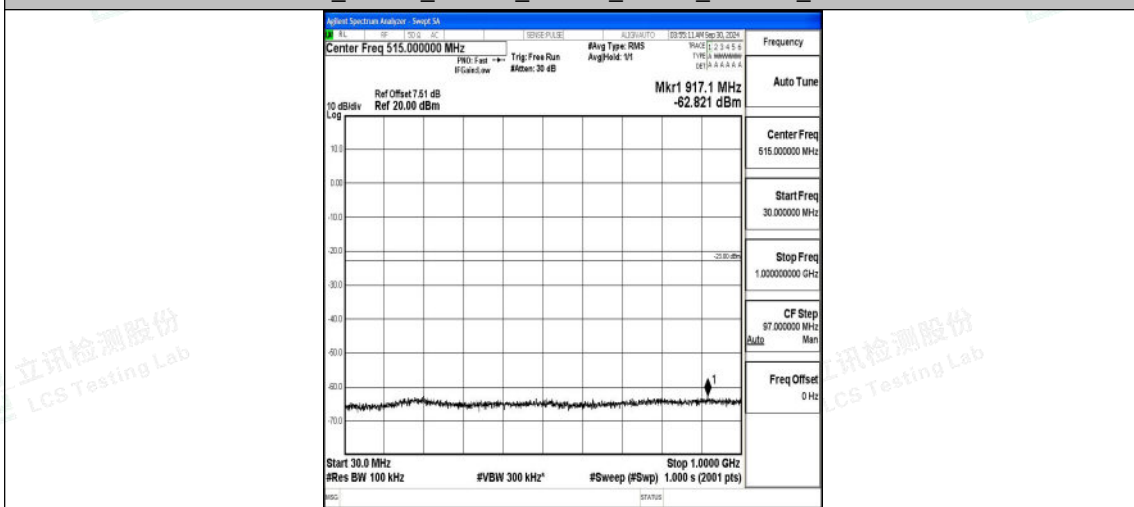

Band66_10MHz_16QAM_132022_1RB#0_30~1000_30~1000