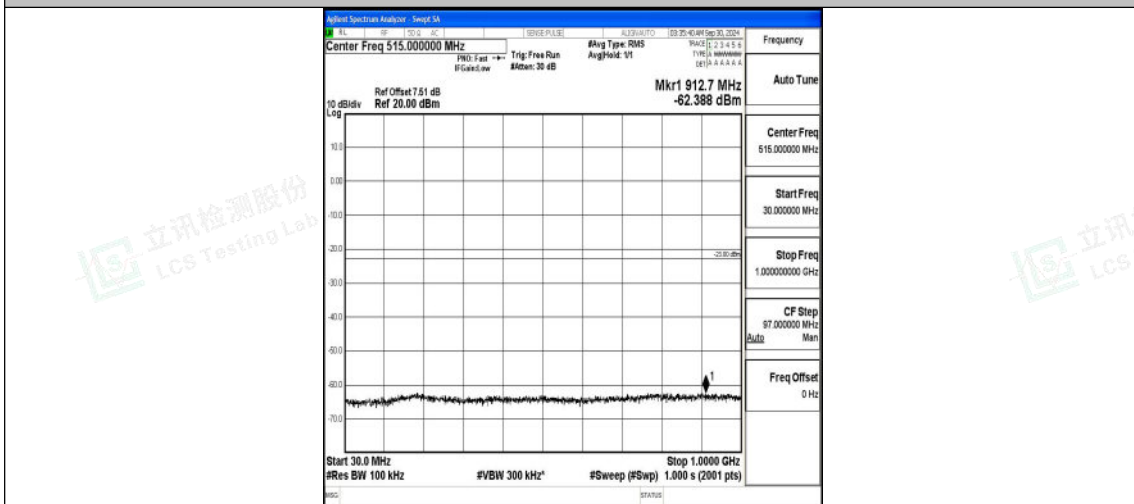

Band66_5MHz_QPSK_132322_1RB#0_3000~20000_3000~20000

Band66_5MHz_16QAM_132322_1RB#0_0.009~0.15_0.009~0.15

Band66_5MHz_16QAM_132322_1RB#0_0.15~30_0.15~30

Band66_5MHz_16QAM_132322_1RB#0_30~1000_30~1000

Shenzhen LCS Compliance Testing Laboratory Ltd.
 Add: 101, 201 Bldg A & 301 Bldg C, Juji Industrial Park Yabianxueziwei, Shajing Street, Baoan District, Shenzhen, 518000, China
 Tel: +(86) 0755-82591330 | E-mail: webmaster@lcs-cert.com | Web: www.lcs-cert.com
 Scan code to check authenticity