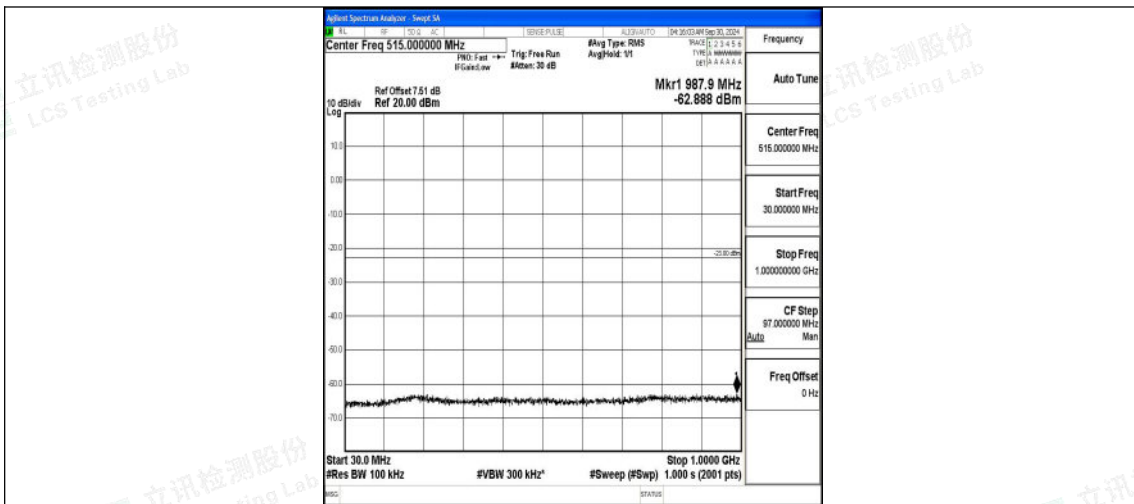

Band66_15MHz_QPSK_132322_1RB#0_30~1000_30~1000