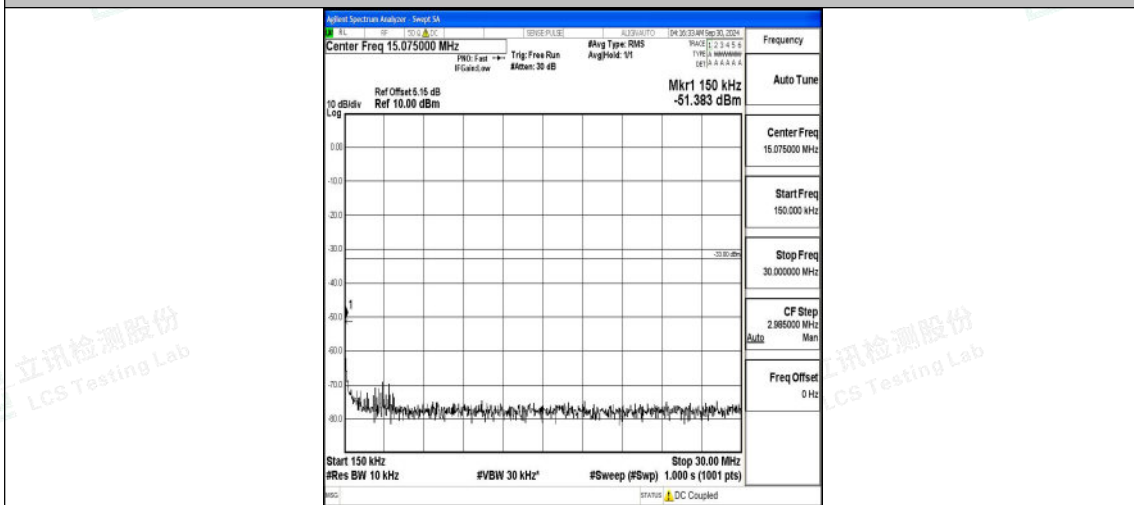

Band66_15MHz_16QAM_132322_1RB#0_0.15~30_0.15~30