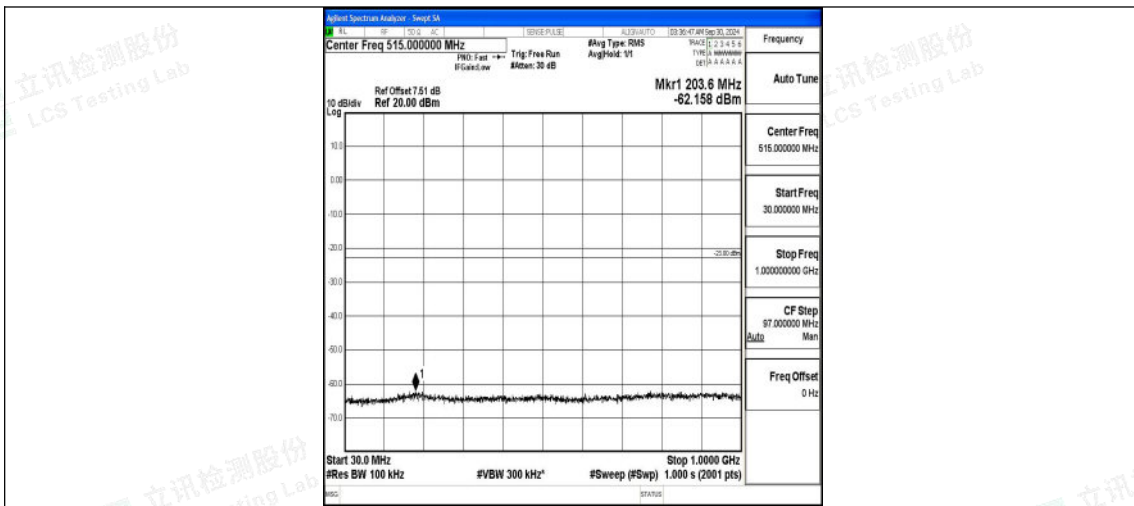

Band66_5MHz_QPSK_132647_1RB#0_1000~3000_1000~3000

Band66_5MHz_QPSK_132647_1RB#0_3000~20000_3000~20000

Band66_5MHz_16QAM_132647_1RB#0_0.009~0.15_0.009~0.15

Band66_5MHz_16QAM_132647_1RB#0_0.15~30_0.15~30

Shenzhen LCS Compliance Testing Laboratory Ltd.
 Add: 101, 201 Bldg A & 301 Bldg C, Juji Industrial Park Yabianxueziwei, Shajing Street, Baoan District, Shenzhen, 518000, China
 Tel: +(86) 0755-82591330 | E-mail: webmaster@lcs-cert.com | Web: www.lcs-cert.com
 Scan code to check authenticity