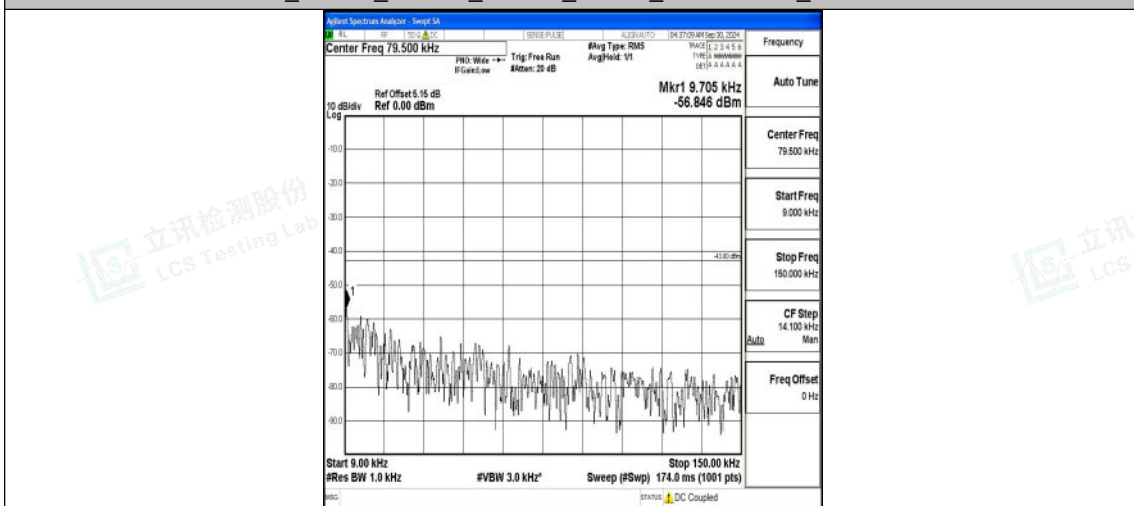

Band66_20MHz_QPSK_132572_1RB#0_0.009~0.15_0.009~0.15