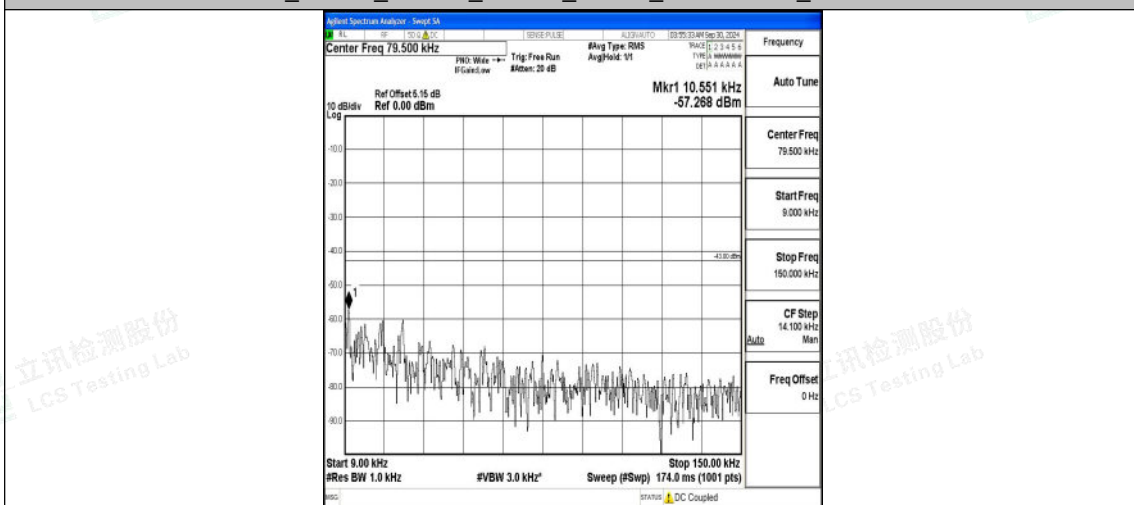

Band66_10MHz_16QAM_132022_1RB#0_30~1000_30~1000

Band66_10MHz_16QAM_132022_1RB#0_1000~3000_1000~3000

Band66_10MHz_16QAM_132022_1RB#0_3000~20000_3000~20000

Band66_10MHz_QPSK_132322_1RB#0_0.009~0.15_0.009~0.15