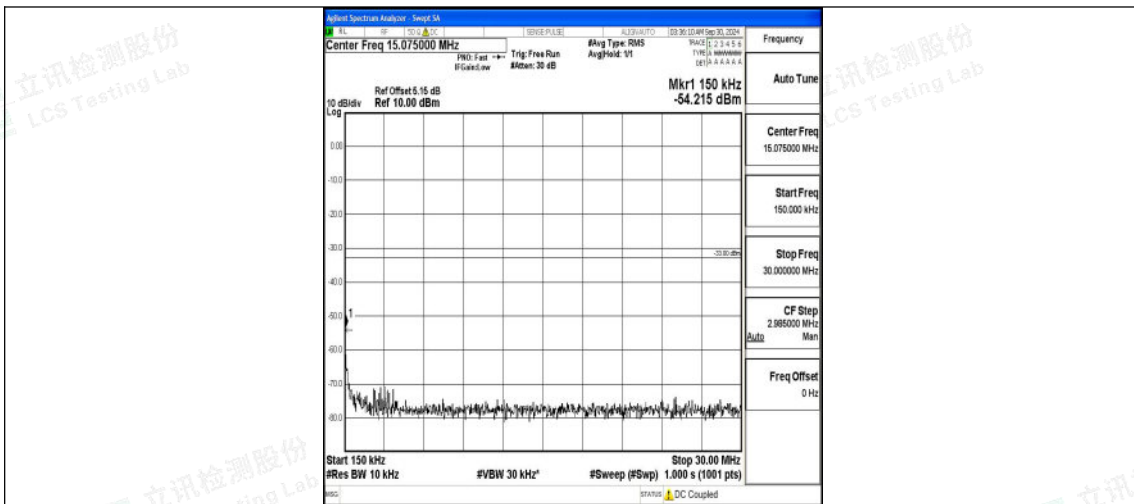

Band66_5MHz_QPSK_132647_1RB#0_0.15~30_0.15~30