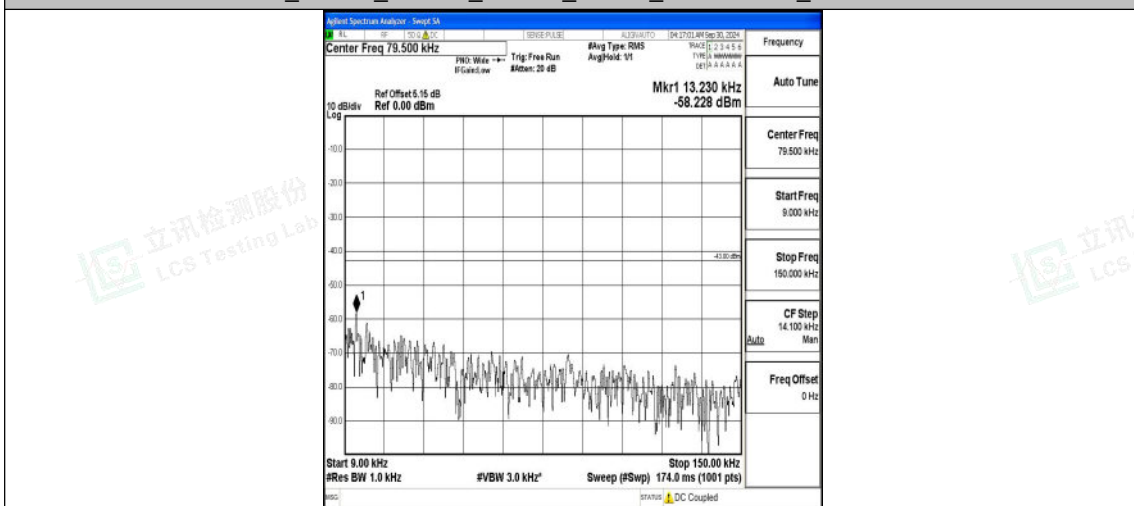

Band66_15MHz_QPSK_132597_1RB#0_0.009~0.15_0.009~0.15