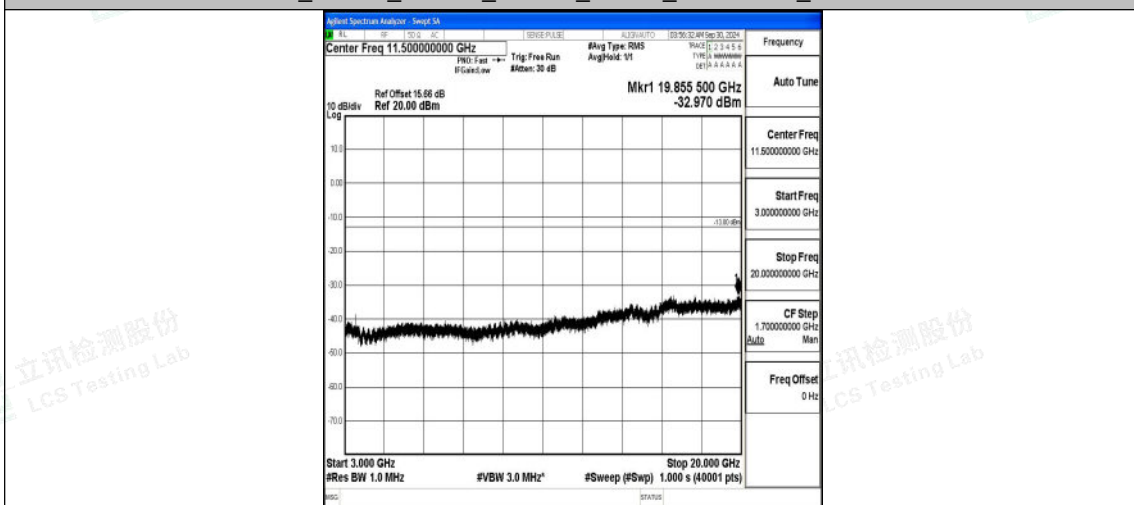

Band66_10MHz_16QAM_132322_1RB#0_3000~20000_3000~20000