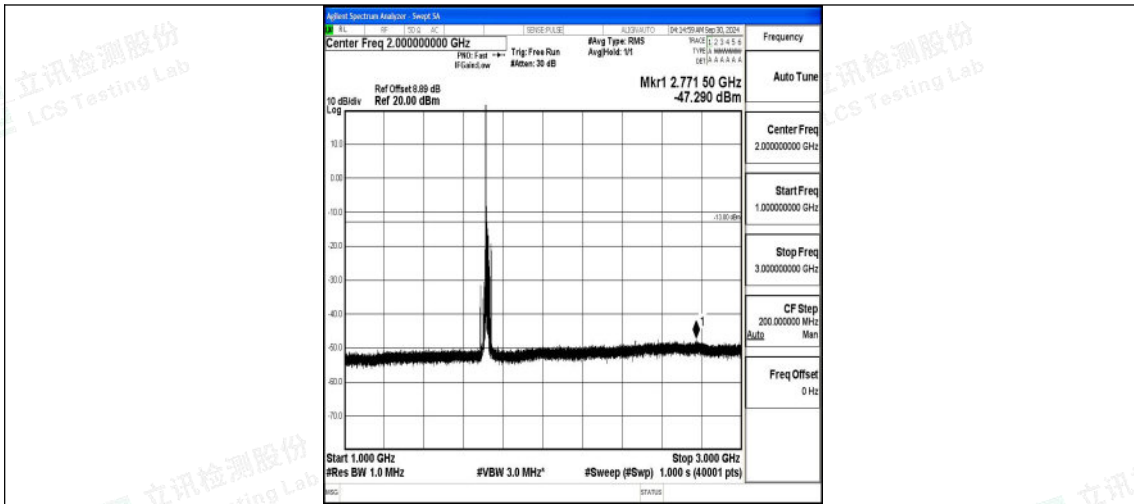

Band66_15MHz_QPSK_132047_1RB#0_1000~3000_1000~3000