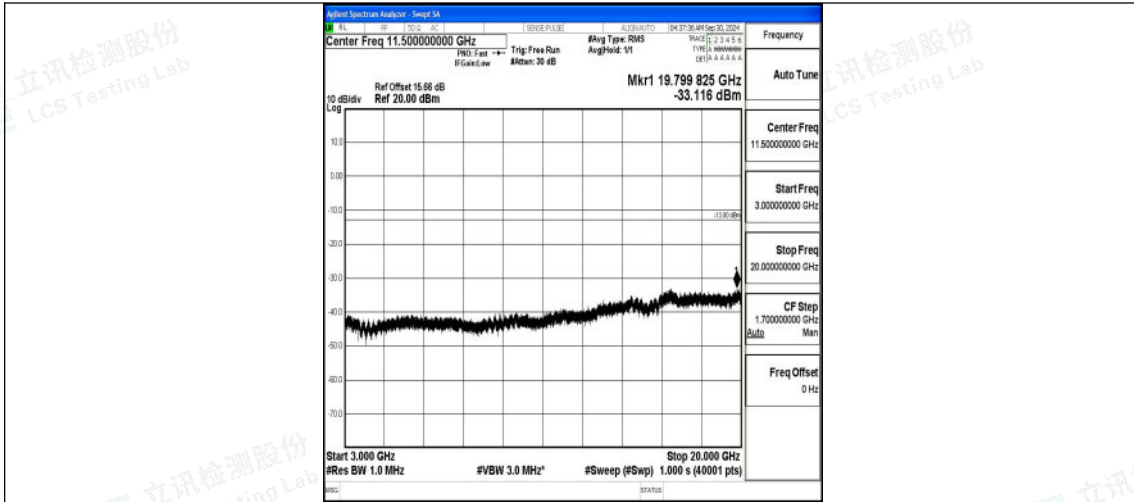

Band66_20MHz_QPSK_132572_1RB#0_0.15~30_0.15~30

Band66_20MHz_QPSK_132572_1RB#0_30~1000_30~1000

Band66_20MHz_QPSK_132572_1RB#0_1000~3000_1000~3000

Shenzhen LCS Compliance Testing Laboratory Ltd.
 Add: 101, 201 Bldg A & 301 Bldg C, Juji Industrial Park Yabianxueziwei, Shajing Street, Baoan District, Shenzhen, 518000, China
 Tel: +(86) 0755-82591330 | E-mail: webmaster@lcs-cert.com | Web: www.lcs-cert.com
 Scan code to check authenticity