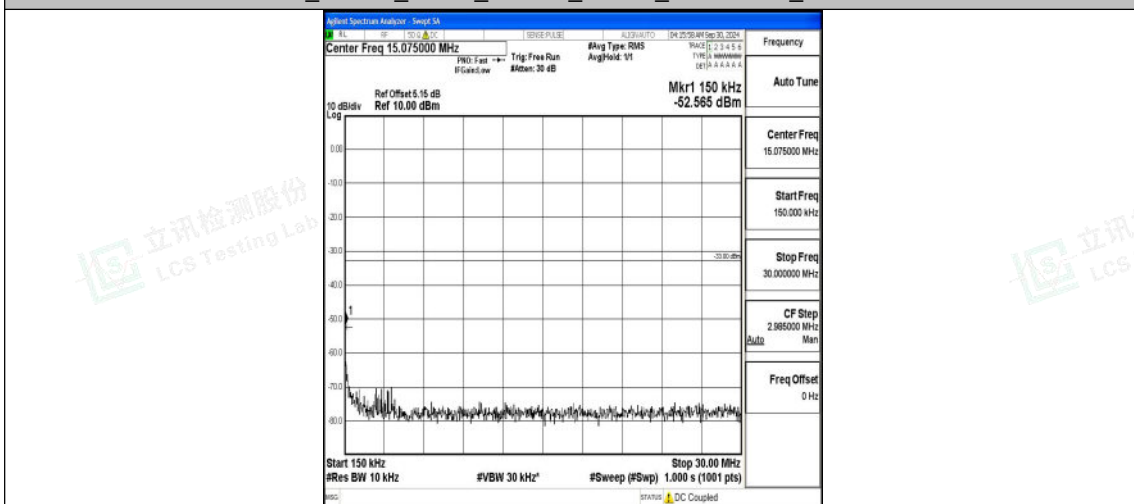

Band66_15MHz_QPSK_132322_1RB#0_0.15~30_0.15~30