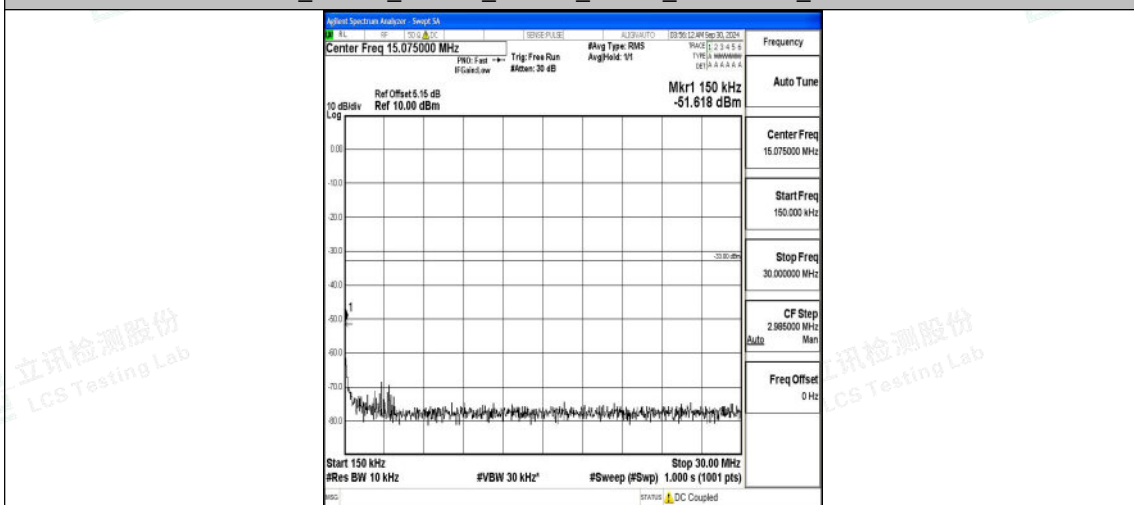

Band66_10MHz_16QAM_132322_1RB#0_0.15~30_0.15~30

Band66_10MHz_16QAM_132322_1RB#0_30~1000_30~1000

Shenzhen LCS Compliance Testing Laboratory Ltd.
 Add: 101, 201 Bldg A & 301 Bldg C, Juji Industrial Park Yabianxueziwei, Shajing Street, Baoan District, Shenzhen, 518000, China
 Tel: +(86) 0755-82591330 | E-mail: webmaster@lcs-cert.com | Web: www.lcs-cert.com
 Scan code to check authenticity