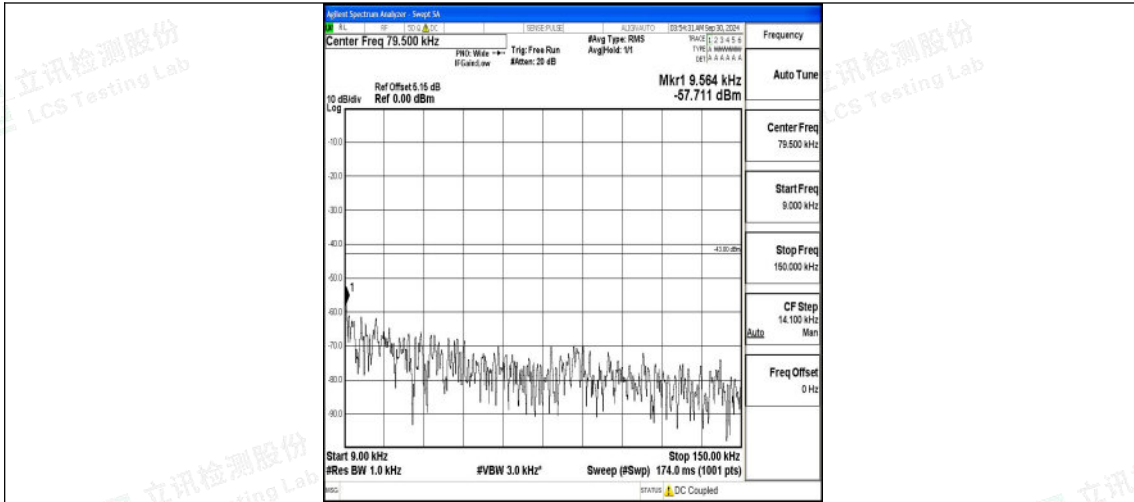

Band66_10MHz_QPSK_132022_1RB#0_0.009~0.15_0.009~0.15