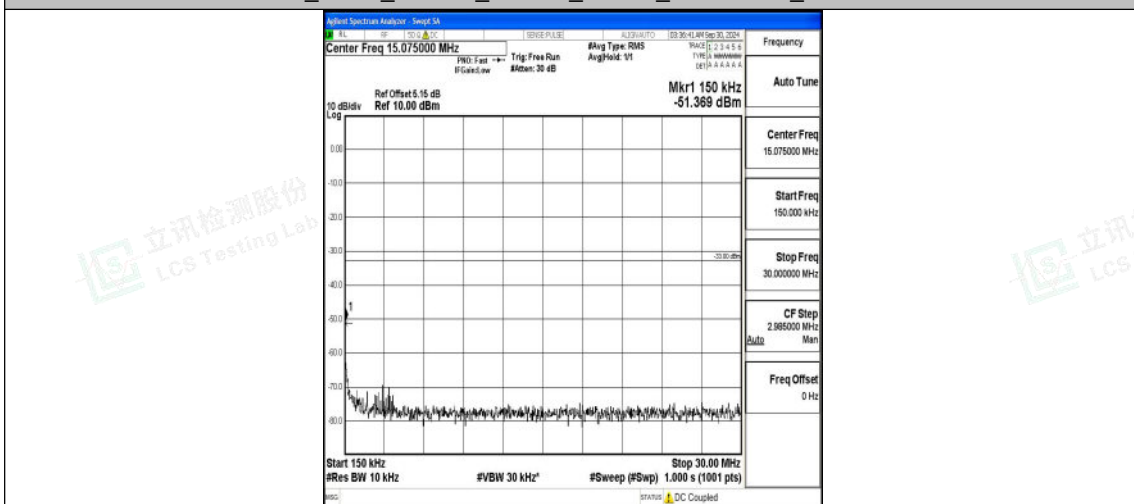

Band66_5MHz_QPSK_132647_1RB#0_1000~3000_1000~3000

Band66_5MHz_QPSK_132647_1RB#0_3000~20000_3000~20000

Band66_5MHz_16QAM_132647_1RB#0_0.009~0.15_0.009~0.15

Band66_5MHz_16QAM_132647_1RB#0_0.15~30_0.15~30

Shenzhen LCS Compliance Testing Laboratory Ltd.
 Add: 101, 201 Bldg A & 301 Bldg C, Juji Industrial Park Yabianxueziwei, Shajing Street, Baoan District, Shenzhen, 518000, China
 Tel: +(86) 0755-82591330 | E-mail: webmaster@lcs-cert.com | Web: www.lcs-cert.com
 Scan code to check authenticity