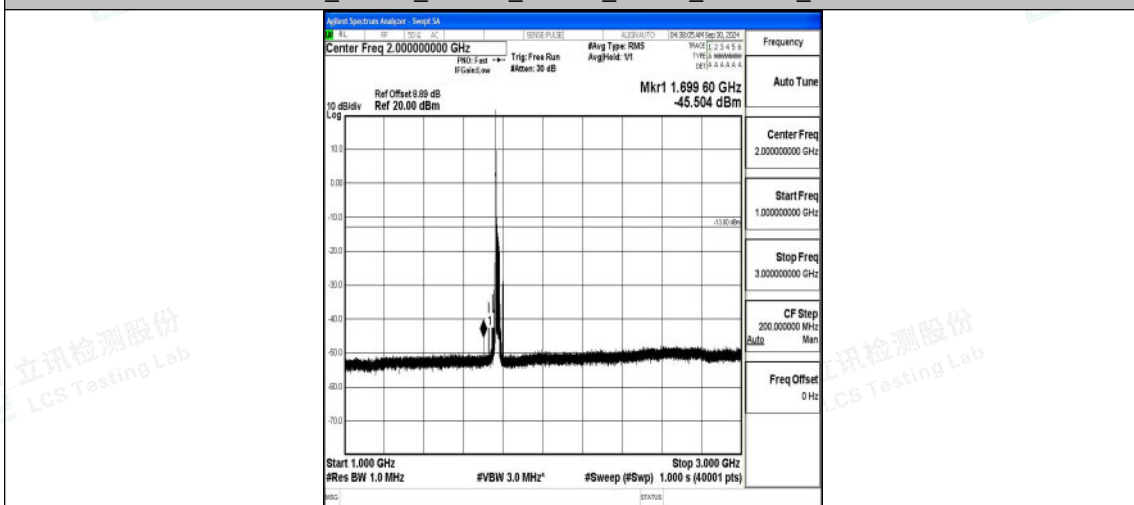

Band66_20MHz_16QAM_132572_1RB#0_1000~3000_1000~3000