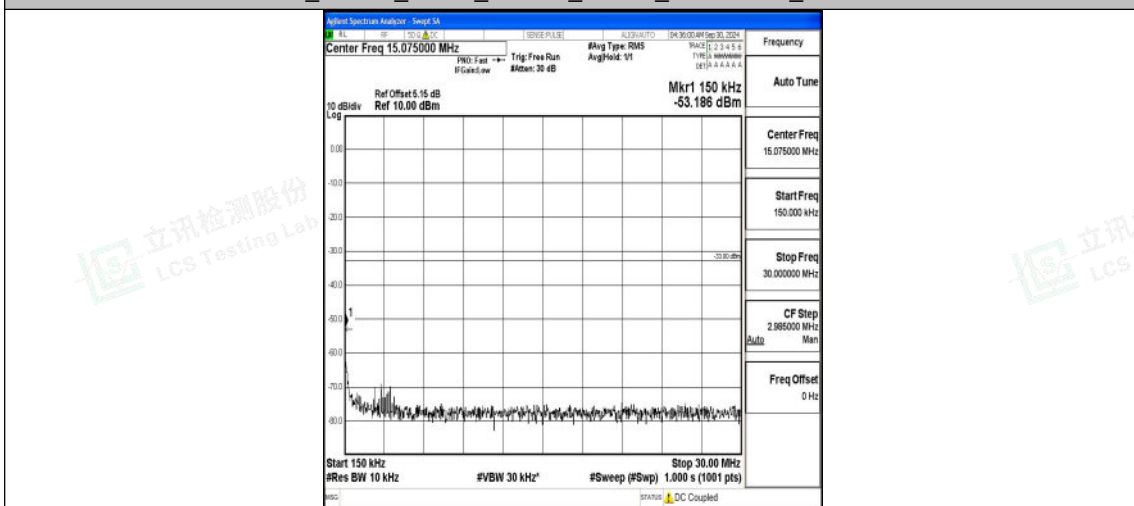

Band66_20MHz_16QAM_132072_1RB#0_30~1000_30~1000

Band66_20MHz_16QAM_132072_1RB#0_1000~3000_1000~3000

Band66_20MHz_16QAM_132072_1RB#0_3000~20000_3000~20000

Band66_20MHz_QPSK_132322_1RB#0_0.009~0.15_0.009~0.15