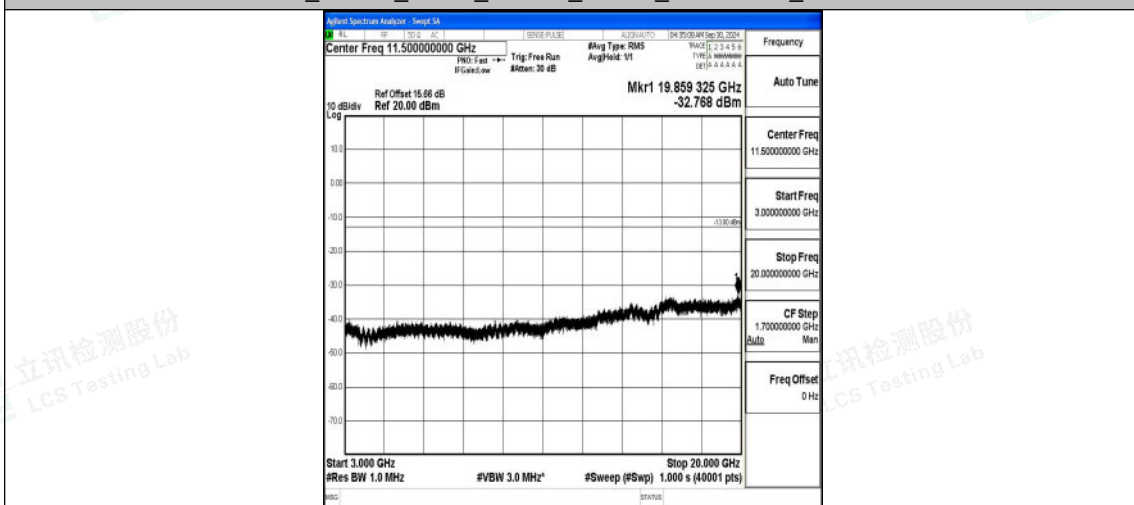

Band66_20MHz_QPSK_132072_1RB#0_3000~20000_3000~20000