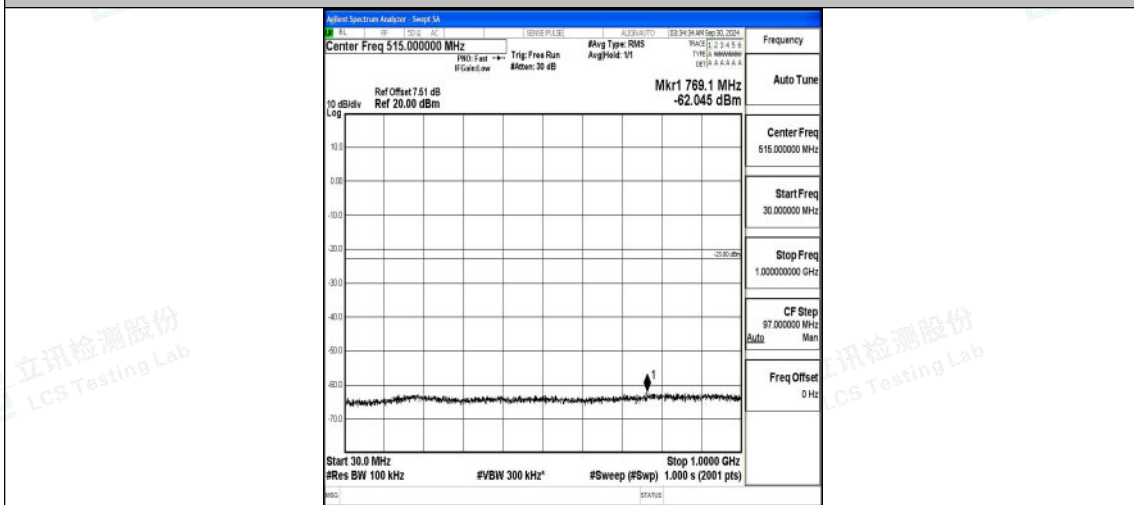

Band66_5MHz_QPSK_131997_1RB#0_3000~20000_3000~20000

Band66_5MHz_16QAM_131997_1RB#0_0.009~0.15_0.009~0.15

Band66_5MHz_16QAM_131997_1RB#0_0.15~30_0.15~30

Band66_5MHz_16QAM_131997_1RB#0_30~1000_30~1000

Band66_5MHz_16QAM_131997_1RB#0_1000~3000_1000~3000