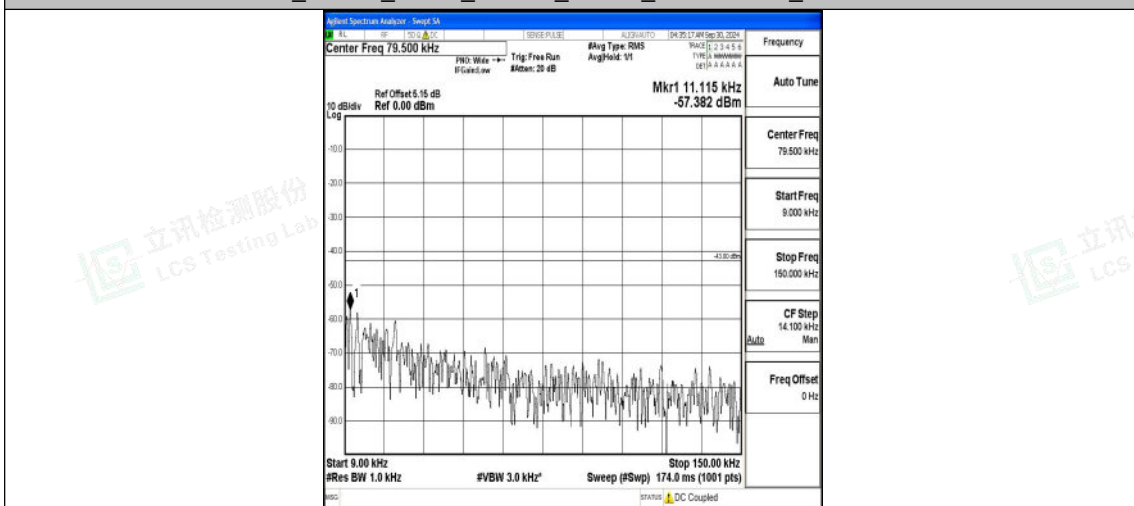

Band66_20MHz_16QAM_132072_1RB#0_0.009~0.15_0.009~0.15