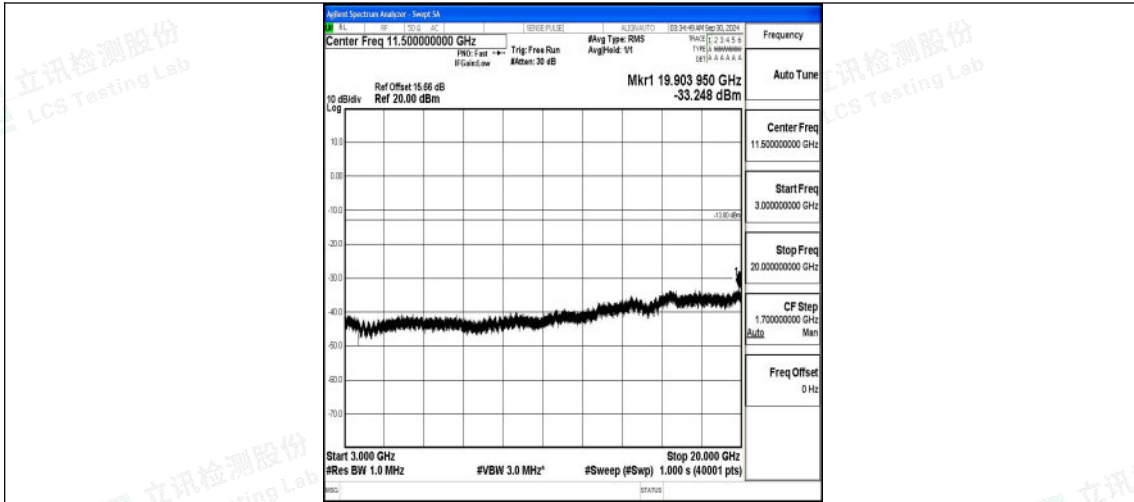

Band66_5MHz_QPSK_131997_1RB#0_3000~20000_3000~20000

Band66_5MHz_16QAM_131997_1RB#0_0.009~0.15_0.009~0.15

Band66_5MHz_16QAM_131997_1RB#0_0.15~30_0.15~30

Band66_5MHz_16QAM_131997_1RB#0_30~1000_30~1000

Band66_5MHz_16QAM_131997_1RB#0_1000~3000_1000~3000