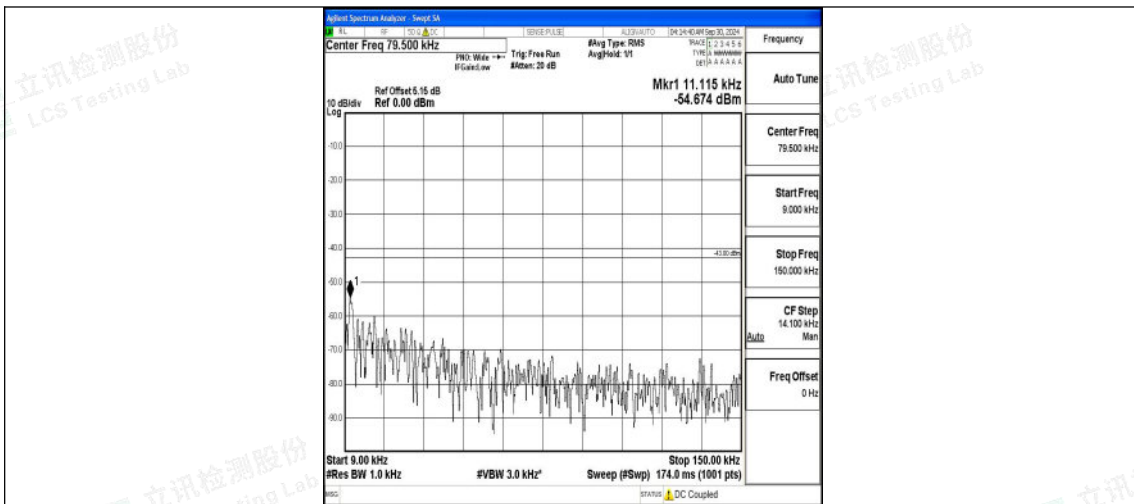

Band66_10MHz_16QAM_132622_1RB#0_30~1000_30~1000

Band66_10MHz_16QAM_132622_1RB#0_1000~3000_1000~3000

Band66_10MHz_16QAM_132622_1RB#0_3000~20000_3000~20000

Band66_15MHz_QPSK_132047_1RB#0_0.009~0.15_0.009~0.15