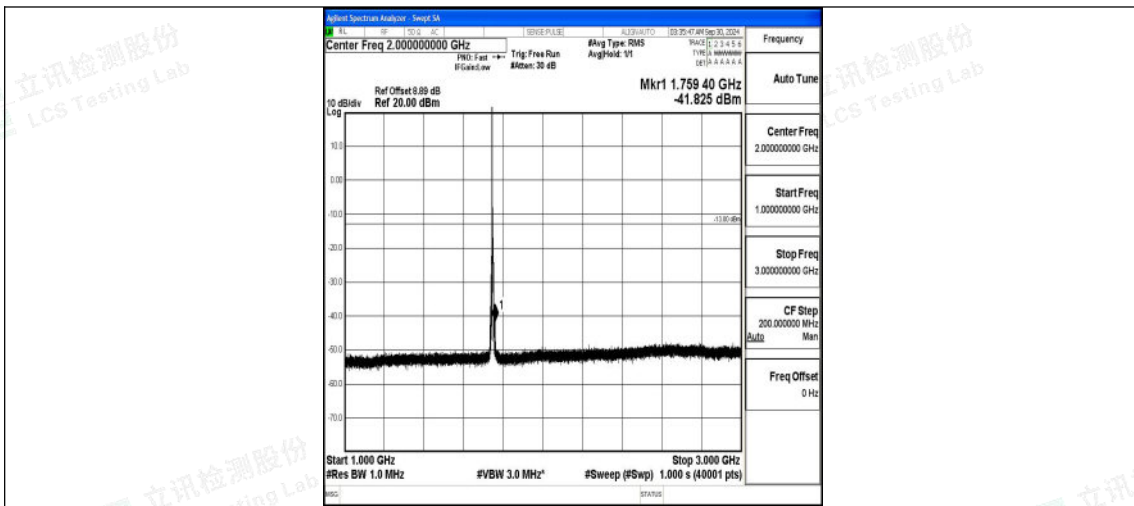

Band66_5MHz_QPSK_132322_1RB#0_3000~20000_3000~20000

Band66_5MHz_16QAM_132322_1RB#0_0.009~0.15_0.009~0.15

Band66_5MHz_16QAM_132322_1RB#0_0.15~30_0.15~30

Band66_5MHz_16QAM_132322_1RB#0_30~1000_30~1000

Shenzhen LCS Compliance Testing Laboratory Ltd.
 Add: 101, 201 Bldg A & 301 Bldg C, Juji Industrial Park Yabianxueziwei, Shajing Street, Baoan District, Shenzhen, 518000, China
 Tel: +(86) 0755-82591330 | E-mail: webmaster@lcs-cert.com | Web: www.lcs-cert.com
 Scan code to check authenticity