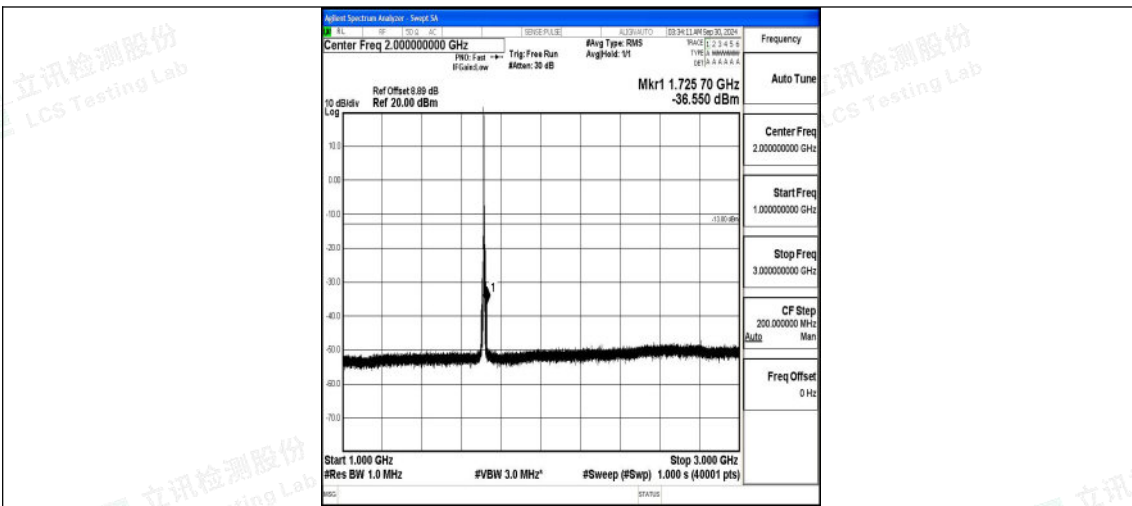

Band66_3MHz_16QAM_132657_1RB#0_3000~20000_3000~20000

Band66_5MHz_QPSK_131997_1RB#0_0.009~0.15_0.009~0.15

Band66_5MHz_QPSK_131997_1RB#0_0.15~30_0.15~30

Band66_5MHz_QPSK_131997_1RB#0_30~1000_30~1000

Band66_5MHz_QPSK_131997_1RB#0_1000~3000_1000~3000