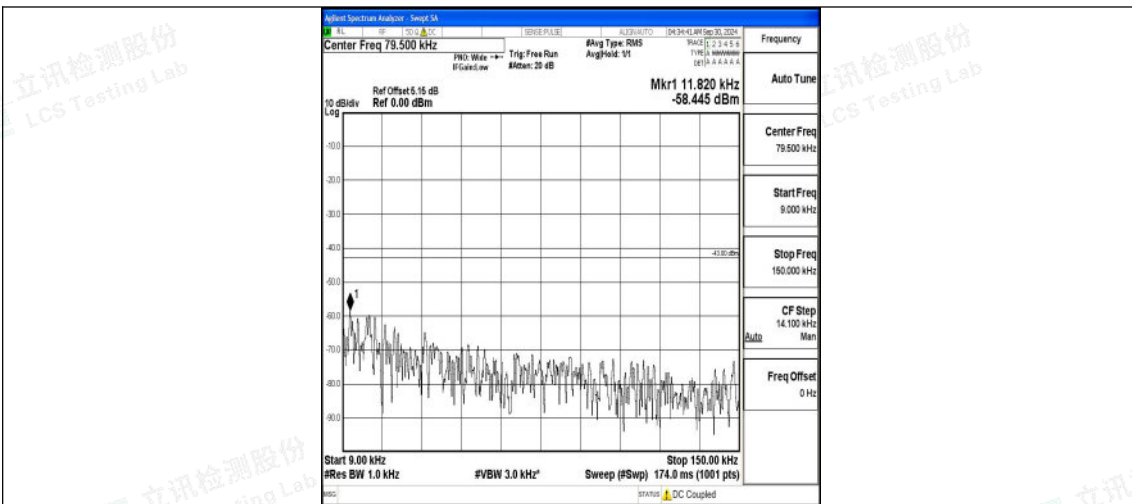

Band66_15MHz_16QAM_132597_1RB#0_3000~20000_3000~20000

Band66_20MHz_QPSK_132072_1RB#0_0.009~0.15_0.009~0.15

Band66_20MHz_QPSK_132072_1RB#0_0.15~30_0.15~30

Band66_20MHz_QPSK_132072_1RB#0_30~1000_30~1000

Shenzhen LCS Compliance Testing Laboratory Ltd.
 Add: 101, 201 Bldg A & 301 Bldg C, Juji Industrial Park Yabianxueziwei, Shajing Street, Baoan District, Shenzhen, 518000, China
 Tel: +(86) 0755-82591330 | E-mail: webmaster@lcs-cert.com | Web: www.lcs-cert.com
 Scan code to check authenticity