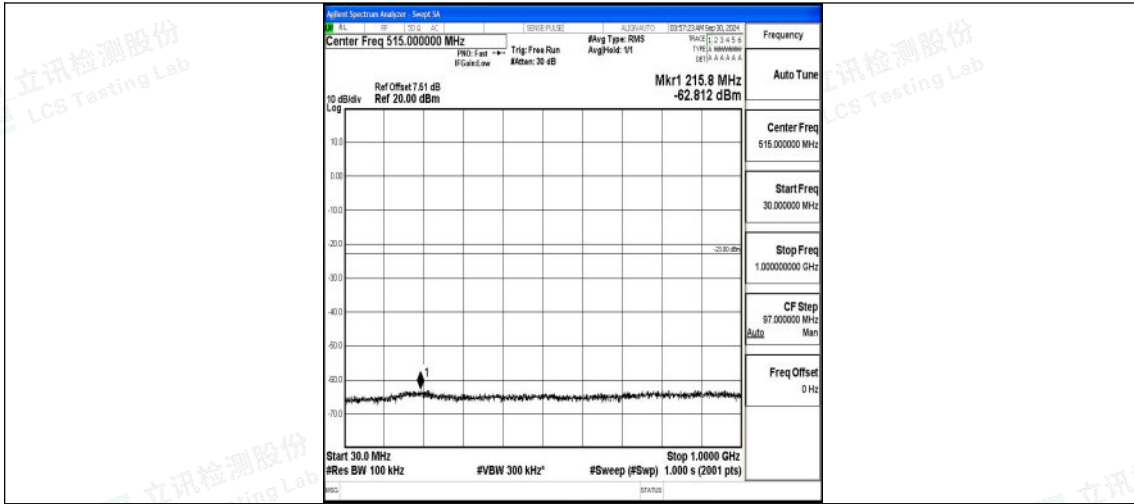

Band66_10MHz_16QAM_132622_1RB#0_30~1000_30~1000