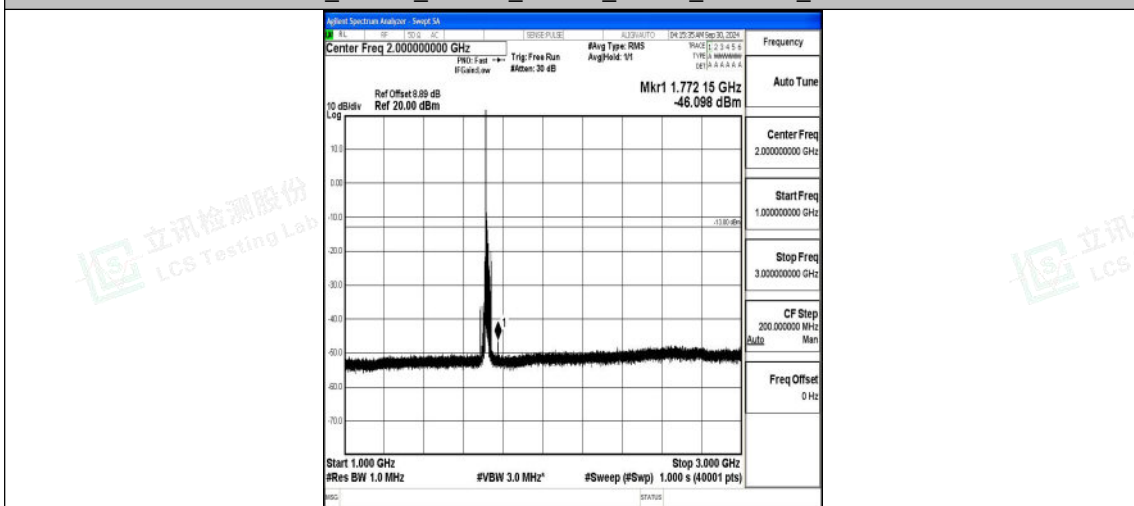

Band66_15MHz_16QAM_132047_1RB#0_1000~3000_1000~3000

Shenzhen LCS Compliance Testing Laboratory Ltd.
Add: 101, 201 Bldg A & 301 Bldg C, Juji Industrial Park Yabianxueziwei, Shajing Street, Baoan District, Shenzhen, 518000, China
Tel: +(86) 0755-82591330 | E-mail: webmaster@lcs-cert.com | Web: www.lcs-cert.com
Scan code to check authenticity