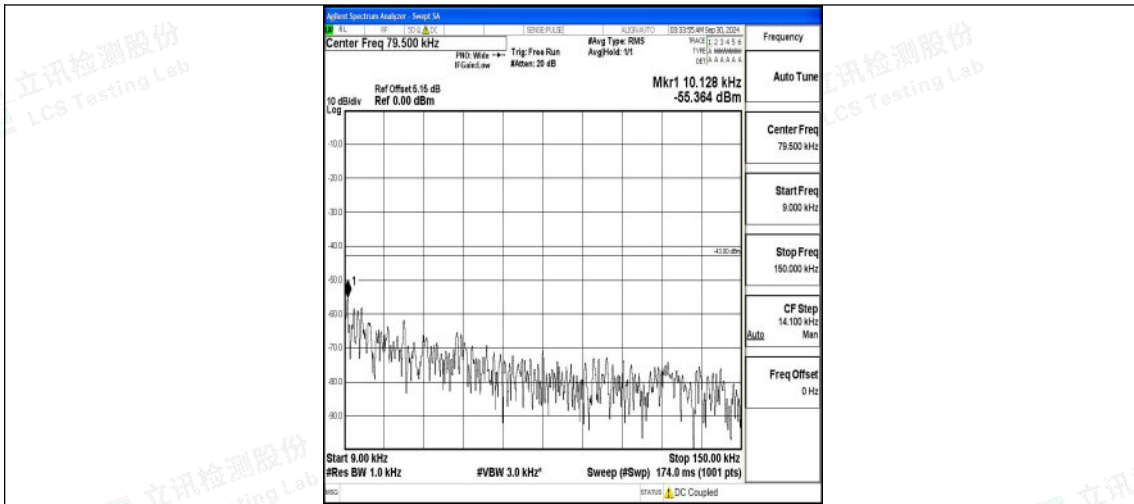

Band66_5MHz_QPSK_131997_1RB#0_0.009~0.15_0.009~0.15