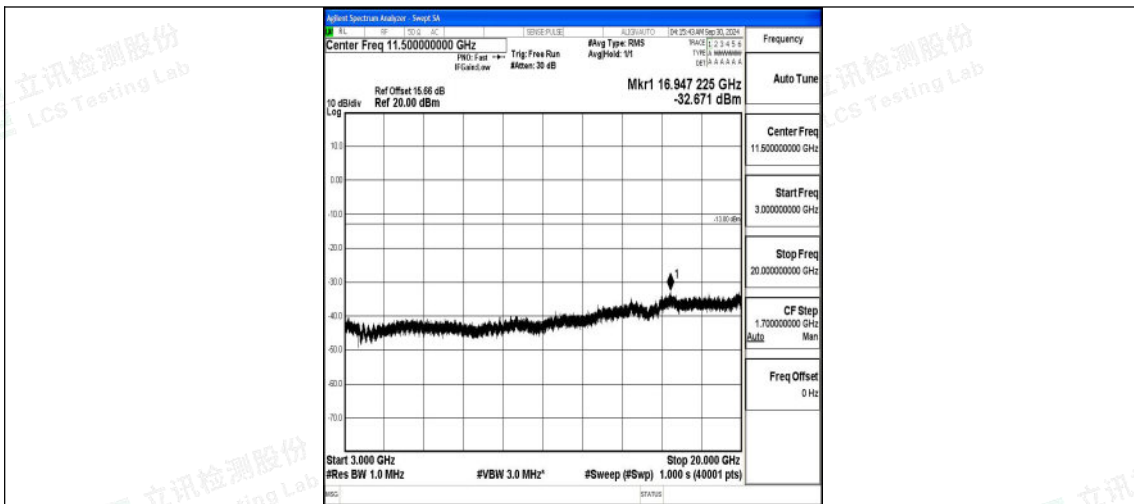

Band66_15MHz_16QAM_132047_1RB#0_0.15~30_0.15~30

Band66_15MHz_16QAM_132047_1RB#0_30~1000_30~1000

Band66_15MHz_16QAM_132047_1RB#0_1000~3000_1000~3000

Shenzhen LCS Compliance Testing Laboratory Ltd.
 Add: 101, 201 Bldg A & 301 Bldg C, Juji Industrial Park Yabianxueziwei, Shajing Street, Baoan District, Shenzhen, 518000, China
 Tel: +(86) 0755-82591330 | E-mail: webmaster@lcs-cert.com | Web: www.lcs-cert.com
 Scan code to check authenticity