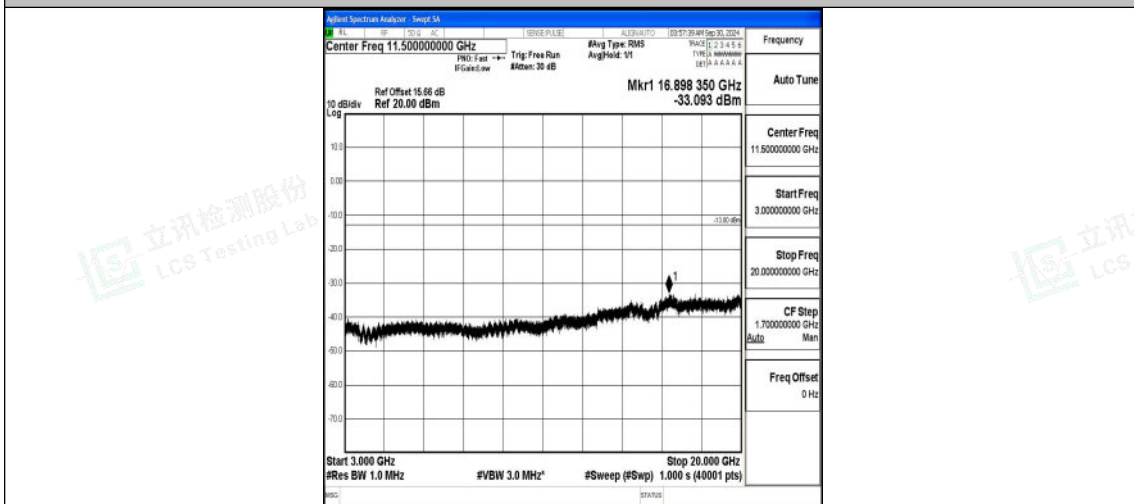

Band66_10MHz_16QAM_132622_1RB#0_3000~20000_3000~20000