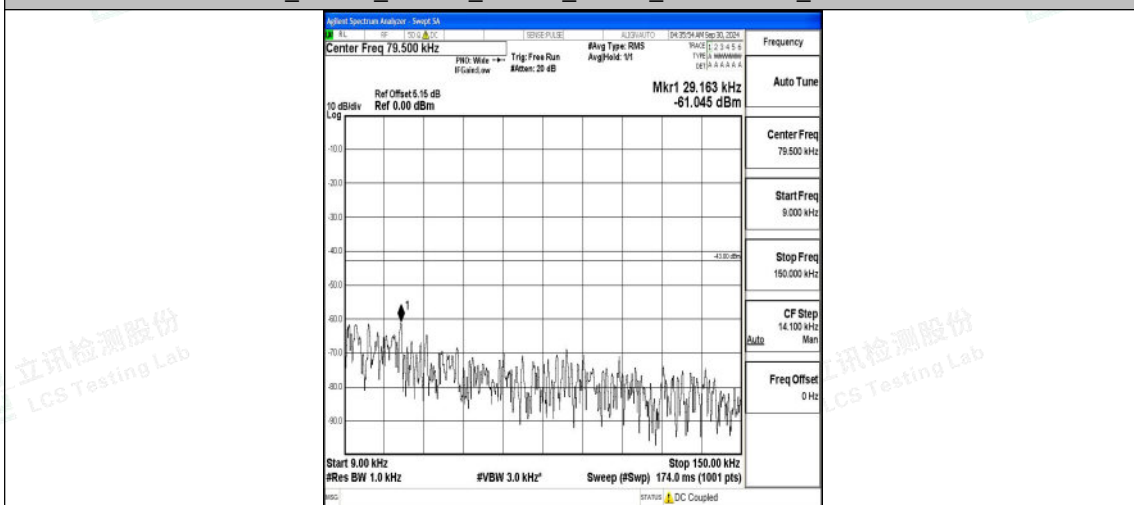

Band66_20MHz_16QAM_132072_1RB#0_30~1000_30~1000

Band66_20MHz_16QAM_132072_1RB#0_1000~3000_1000~3000

Band66_20MHz_16QAM_132072_1RB#0_3000~20000_3000~20000

Band66_20MHz_QPSK_132322_1RB#0_0.009~0.15_0.009~0.15