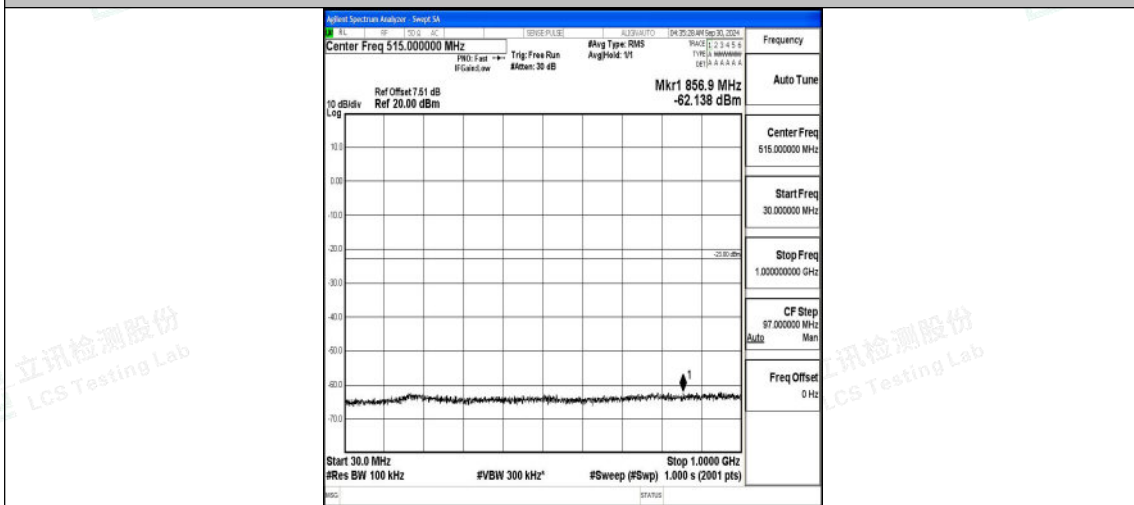

Band66_20MHz_16QAM_132072_1RB#0_30~1000_30~1000