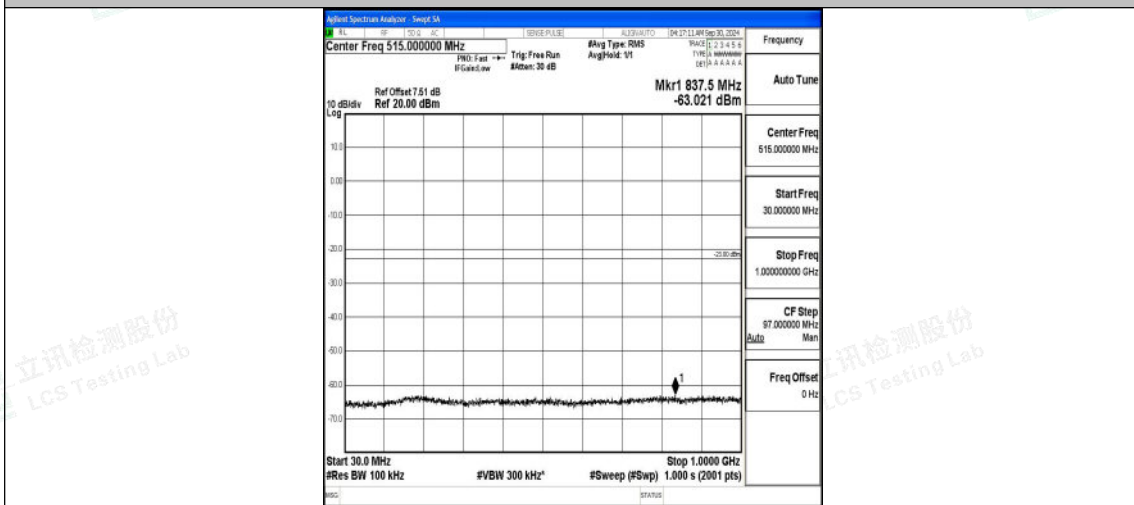

Band66_15MHz_16QAM_132322_1RB#0_3000~20000_3000~20000

Band66_15MHz_QPSK_132597_1RB#0_0.009~0.15_0.009~0.15

Band66_15MHz_QPSK_132597_1RB#0_0.15~30_0.15~30

Band66_15MHz_QPSK_132597_1RB#0_30~1000_30~1000

Band66_15MHz_QPSK_132597_1RB#0_1000~3000_1000~3000