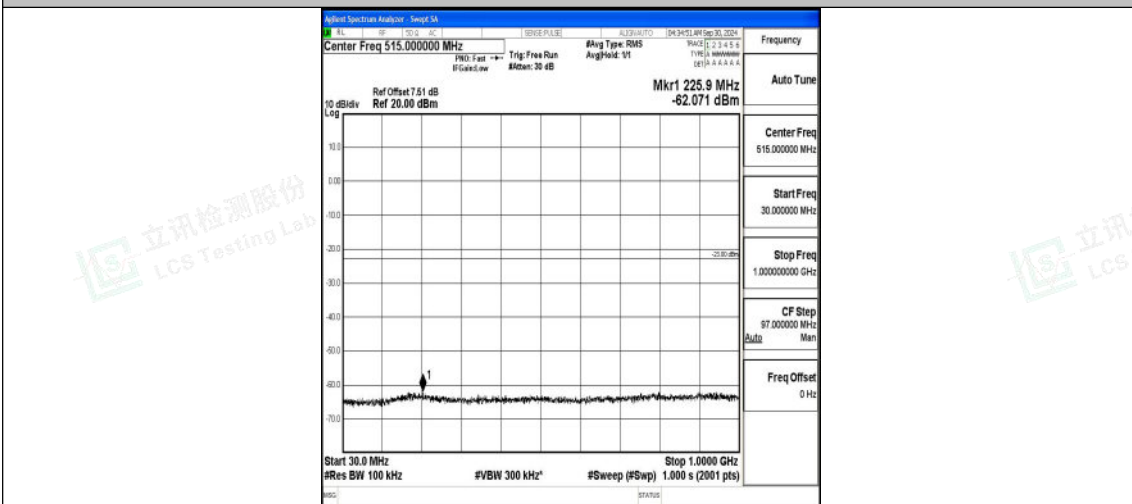

Band66_15MHz_16QAM_132597_1RB#0_3000~20000_3000~20000

Band66_20MHz_QPSK_132072_1RB#0_0.009~0.15_0.009~0.15

Band66_20MHz_QPSK_132072_1RB#0_0.15~30_0.15~30

Band66_20MHz_QPSK_132072_1RB#0_30~1000_30~1000

Shenzhen LCS Compliance Testing Laboratory Ltd.
 Add: 101, 201 Bldg A & 301 Bldg C, Juji Industrial Park Yabianxueziwei, Shajing Street, Baoan District, Shenzhen, 518000, China
 Tel: +(86) 0755-82591330 | E-mail: webmaster@lcs-cert.com | Web: www.lcs-cert.com
 Scan code to check authenticity