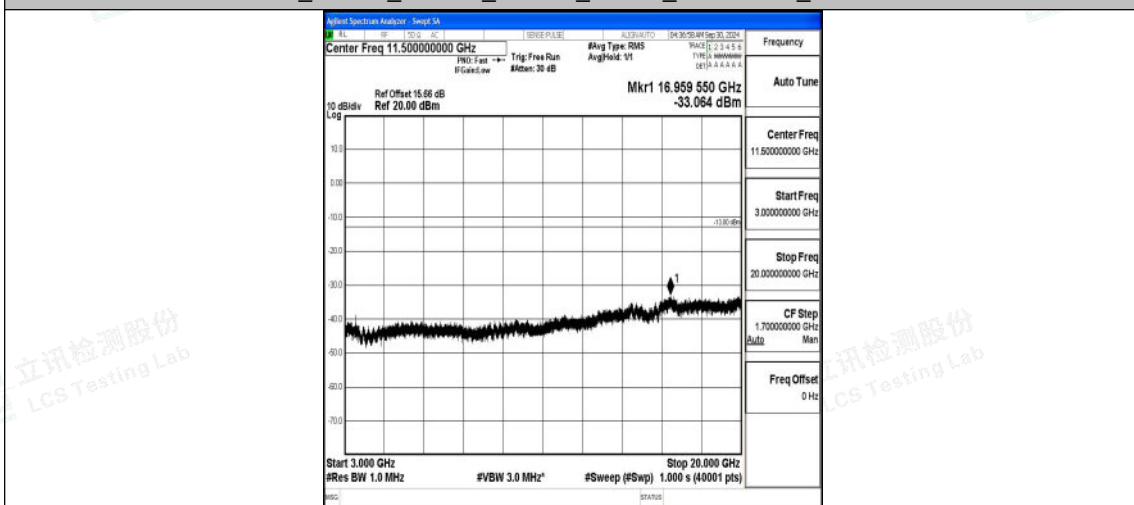

Band66_20MHz_16QAM_132322_1RB#0_3000~20000_3000~20000