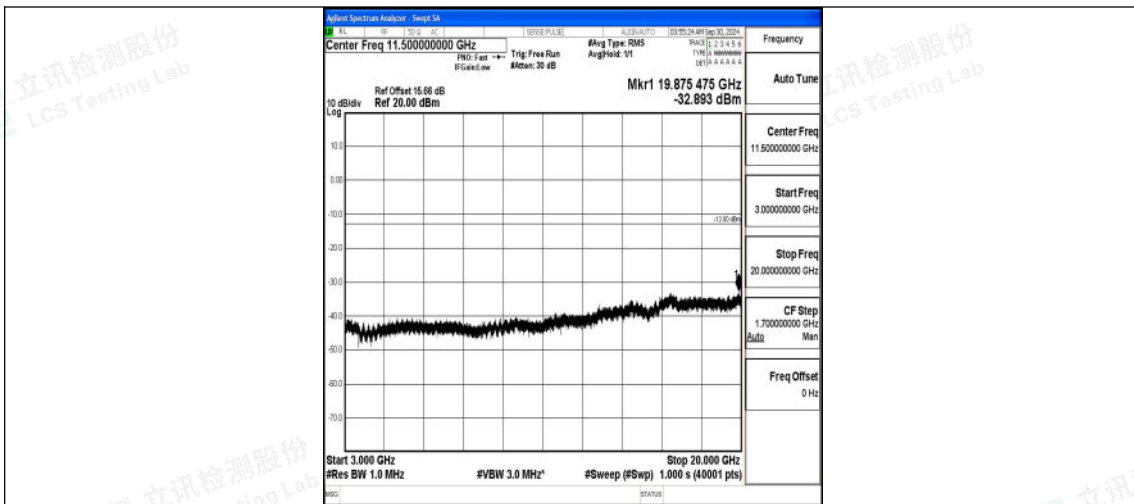

Band66_10MHz_16QAM_132022_1RB#0_3000~20000_3000~20000