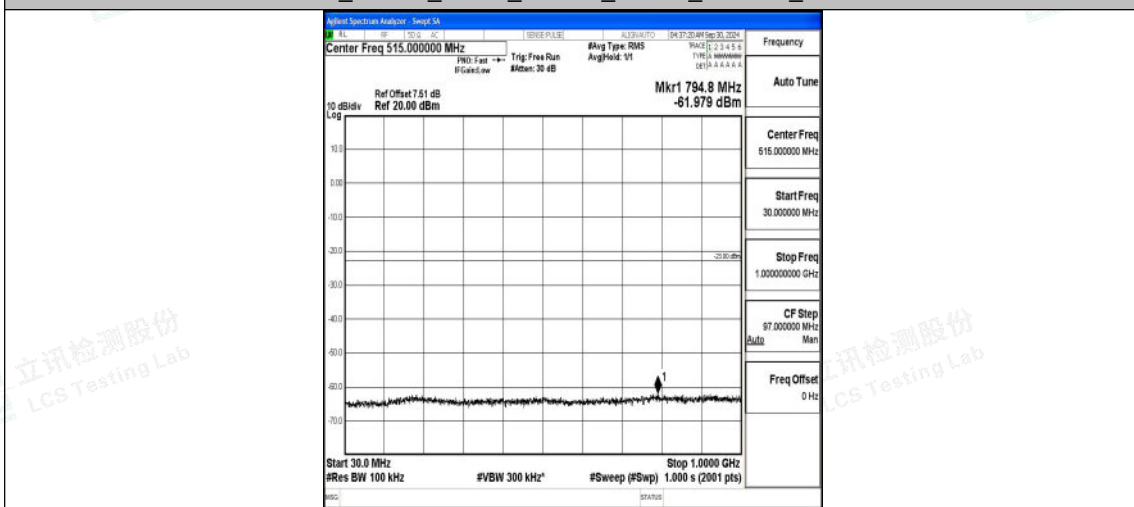

Band66_20MHz_QPSK_132572_1RB#0_0.15~30_0.15~30

Band66_20MHz_QPSK_132572_1RB#0_30~1000_30~1000

Band66_20MHz_QPSK_132572_1RB#0_1000~3000_1000~3000

Shenzhen LCS Compliance Testing Laboratory Ltd.
 Add: 101, 201 Bldg A & 301 Bldg C, Juji Industrial Park Yabianxueziwei, Shajing Street, Baoan District, Shenzhen, 518000, China
 Tel: +(86) 0755-82591330 | E-mail: webmaster@lcs-cert.com | Web: www.lcs-cert.com
 Scan code to check authenticity