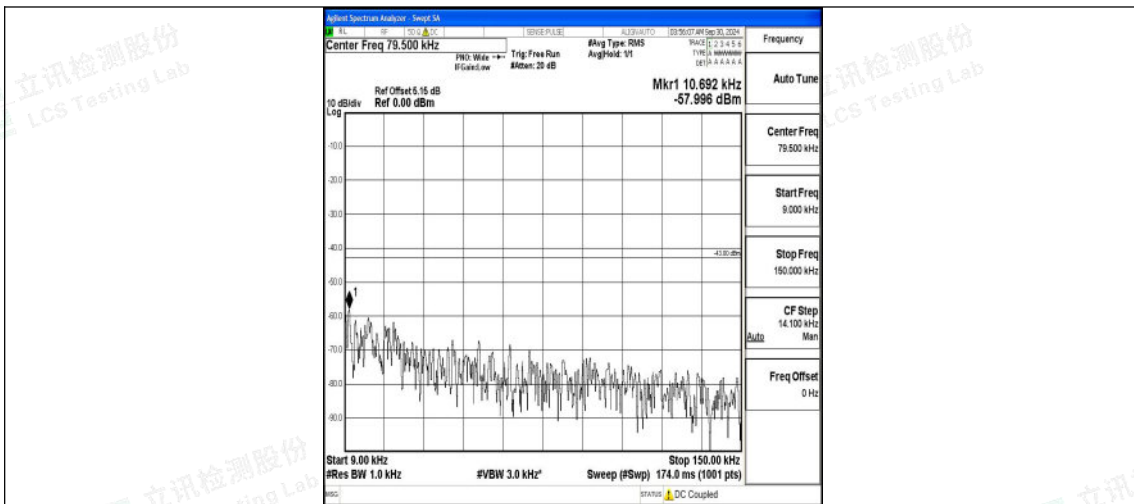

Band66_10MHz_16QAM_132322_1RB#0_0.009~0.15_0.009~0.15