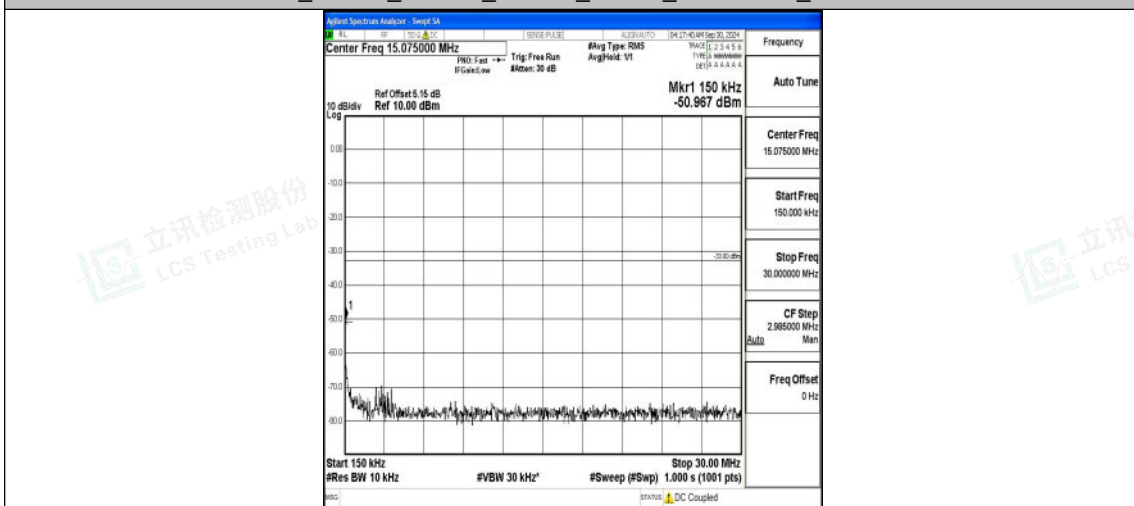

Band66_15MHz_16QAM_132597_1RB#0_0.15~30_0.15~30