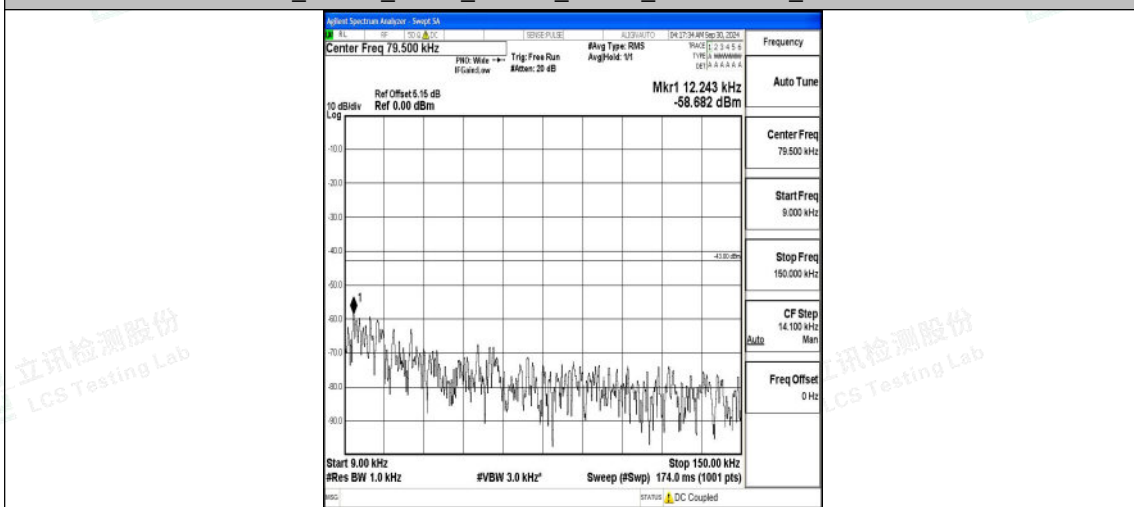

Band66_15MHz_16QAM_132597_1RB#0_0.009~0.15_0.009~0.15