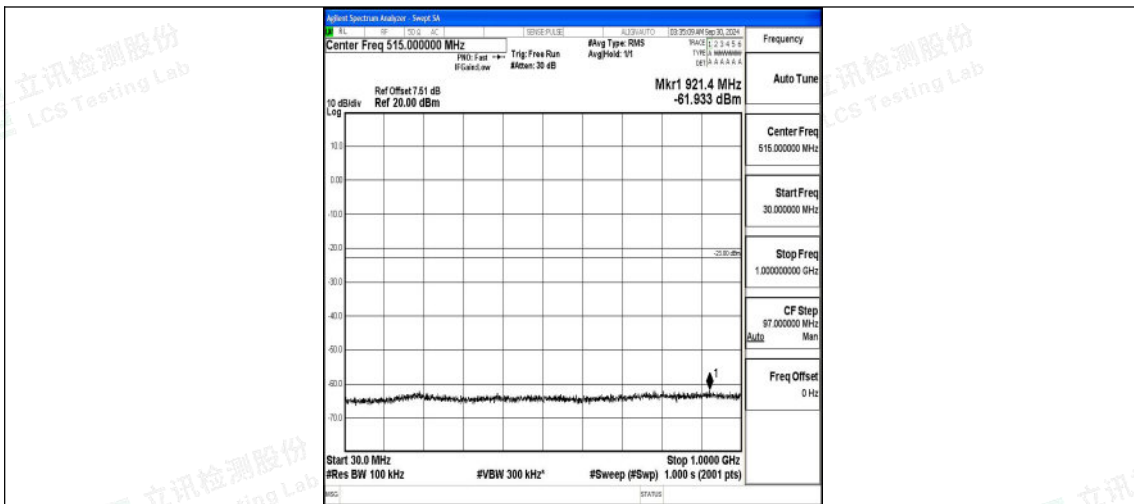

Band66_5MHz_QPSK_132322_1RB#0_30~1000_30~1000