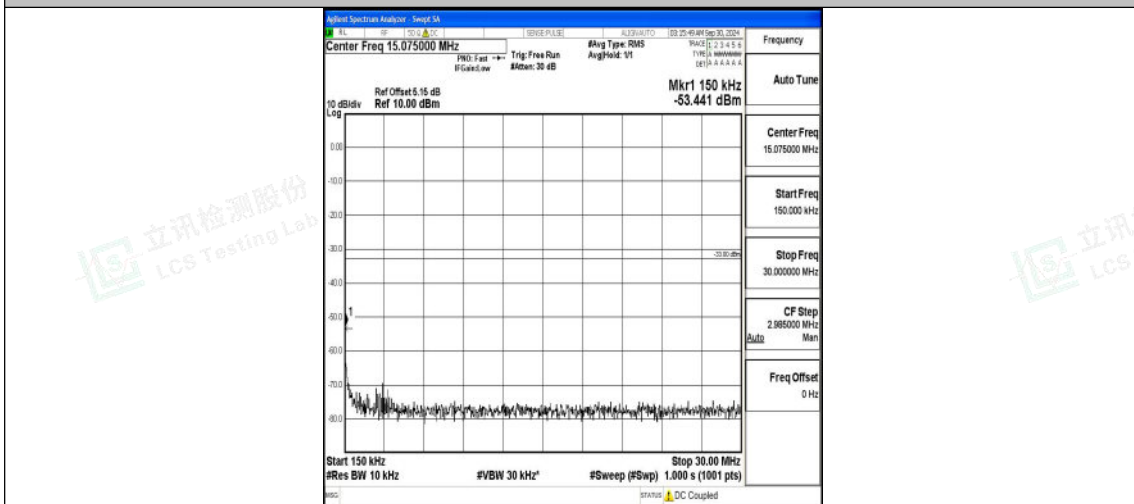

Band66_3MHz_QPSK_132657_1RB#0_3000~20000_3000~20000

Band66_3MHz_16QAM_132657_1RB#0_0.009~0.15_0.009~0.15

Band66_3MHz_16QAM_132657_1RB#0_0.15~30_0.15~30

Band66_3MHz_16QAM_132657_1RB#0_30~1000_30~1000

Band66_3MHz_16QAM_132657_1RB#0_1000~3000_1000~3000