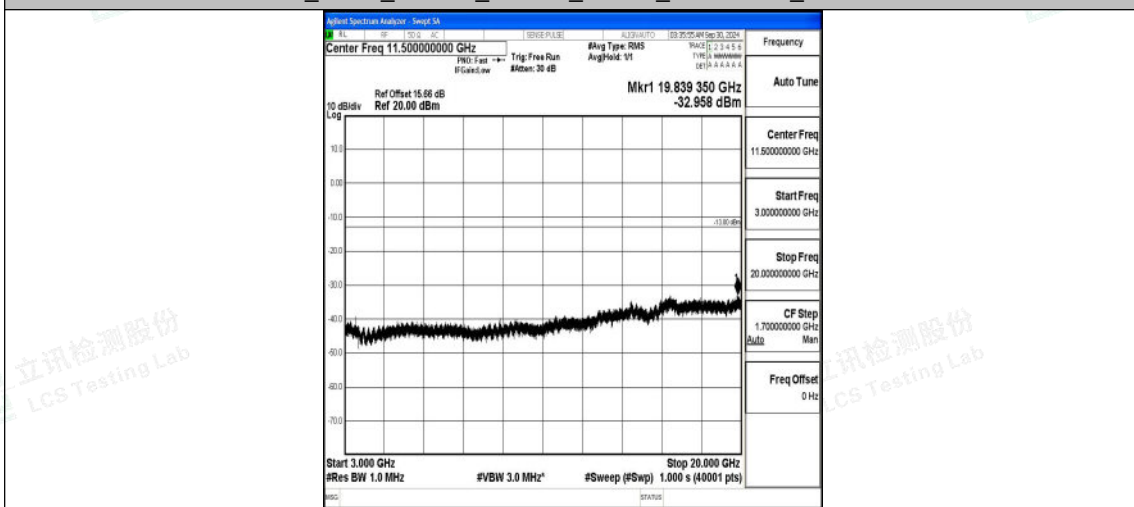

Band66_5MHz_16QAM_132322_1RB#0_3000~20000_3000~20000