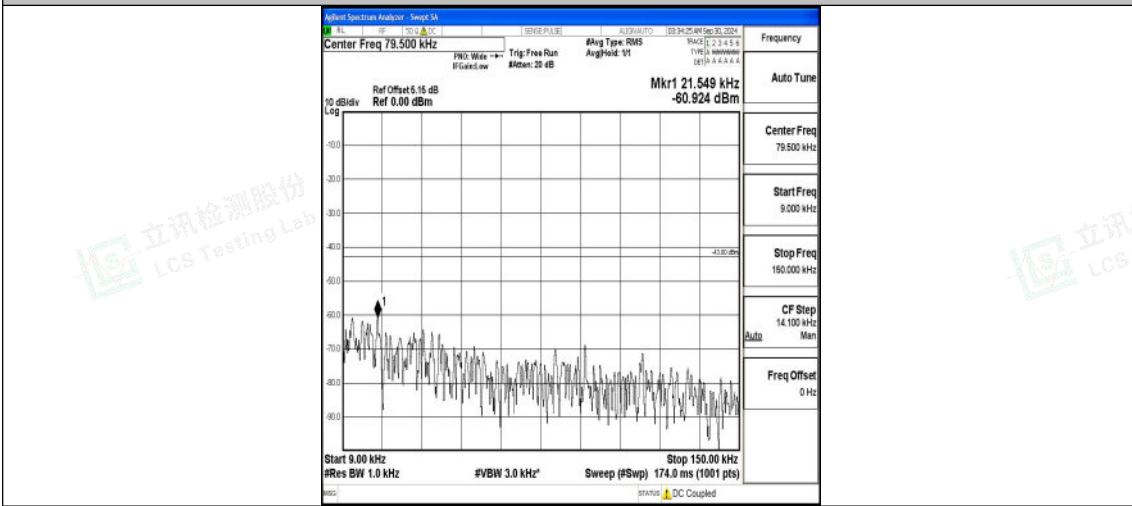

Band66_5MHz_16QAM_131997_1RB#0_0.009~0.15_0.009~0.15