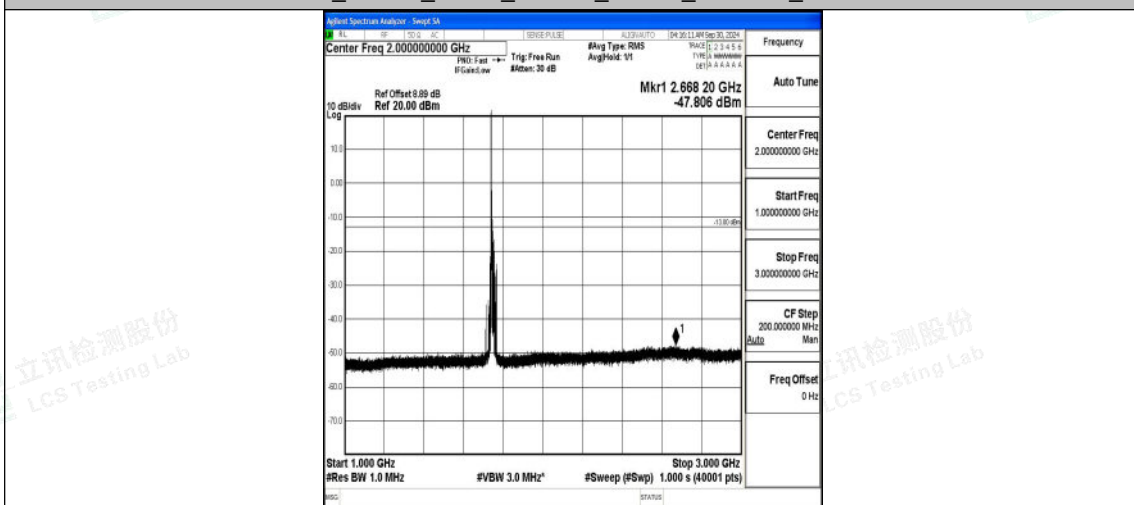

Band66_15MHz_QPSK_132322_1RB#0_1000~3000_1000~3000