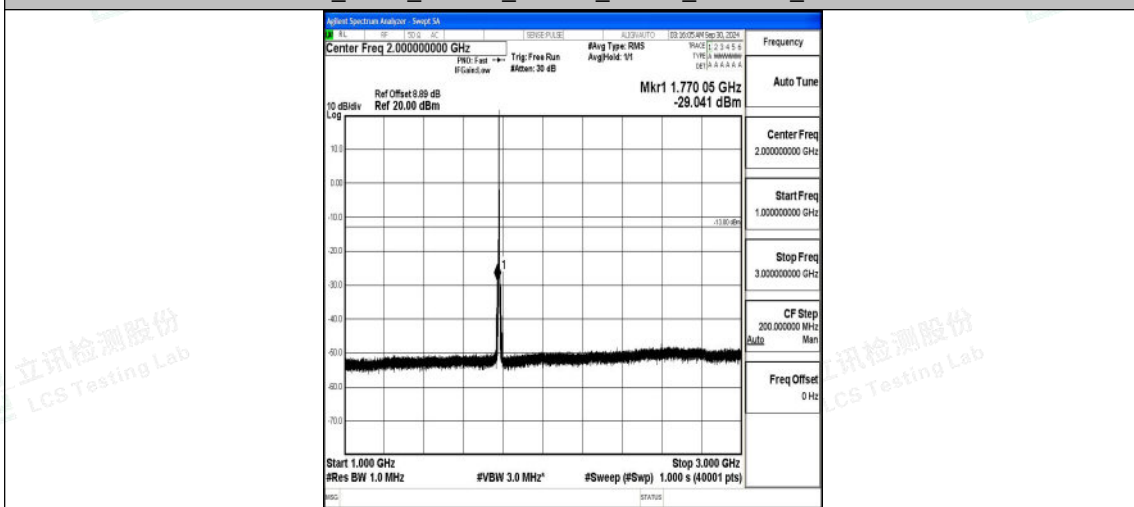

Band66_3MHz_QPSK_132657_1RB#0_3000~20000_3000~20000

Band66_3MHz_16QAM_132657_1RB#0_0.009~0.15_0.009~0.15

Band66_3MHz_16QAM_132657_1RB#0_0.15~30_0.15~30

Band66_3MHz_16QAM_132657_1RB#0_30~1000_30~1000

Band66_3MHz_16QAM_132657_1RB#0_1000~3000_1000~3000