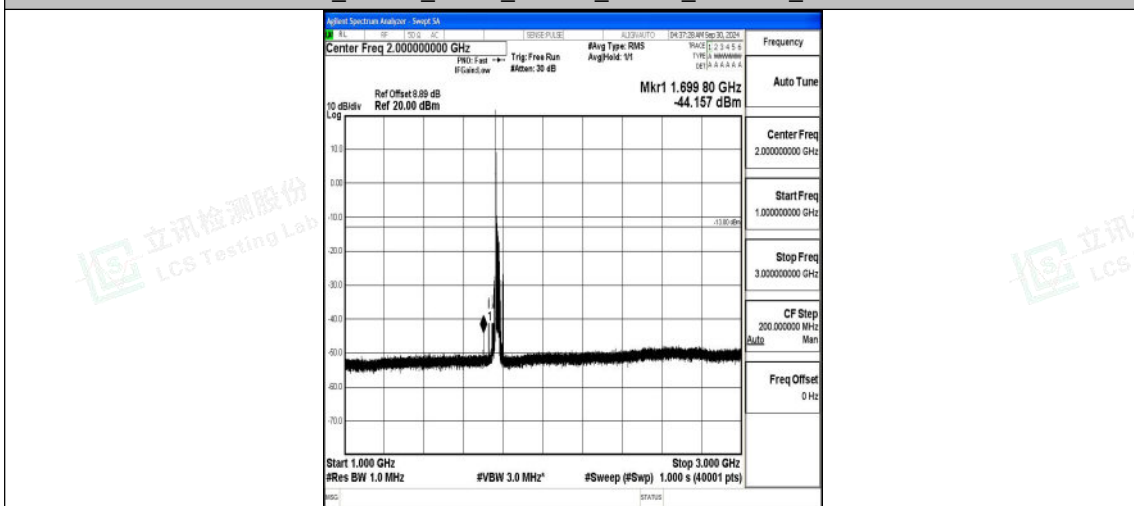

Band66_20MHz_QPSK_132572_1RB#0_0.15~30_0.15~30

Band66_20MHz_QPSK_132572_1RB#0_30~1000_30~1000

Band66_20MHz_QPSK_132572_1RB#0_1000~3000_1000~3000

Shenzhen LCS Compliance Testing Laboratory Ltd.
 Add: 101, 201 Bldg A & 301 Bldg C, Juji Industrial Park Yabianxueziwei, Shajing Street, Baoan District, Shenzhen, 518000, China
 Tel: +(86) 0755-82591330 | E-mail: webmaster@lcs-cert.com | Web: www.lcs-cert.com
 Scan code to check authenticity