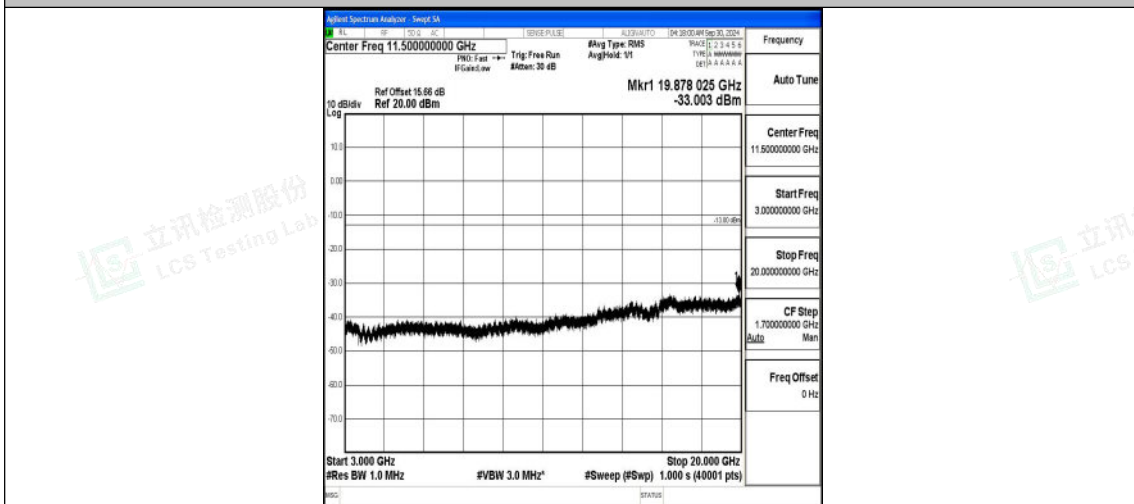

Band66_15MHz_QPSK_132597_1RB#0_3000~20000_3000~20000

Band66_15MHz_16QAM_132597_1RB#0_0.009~0.15_0.009~0.15

Band66_15MHz_16QAM_132597_1RB#0_0.15~30_0.15~30

Band66_15MHz_16QAM_132597_1RB#0_30~1000_30~1000

Band66_15MHz_16QAM_132597_1RB#0_1000~3000_1000~3000