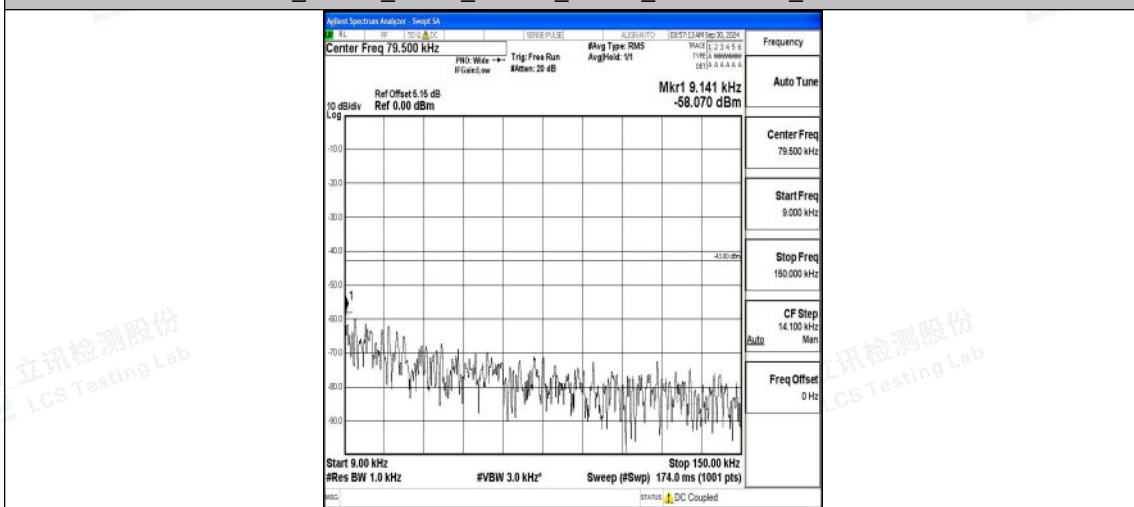

Band66_10MHz_QPSK_132622_1RB#0_30~1000_30~1000

Band66_10MHz_QPSK_132622_1RB#0_1000~3000_1000~3000

Band66_10MHz_QPSK_132622_1RB#0_3000~20000_3000~20000

Band66_10MHz_16QAM_132622_1RB#0_0.009~0.15_0.009~0.15