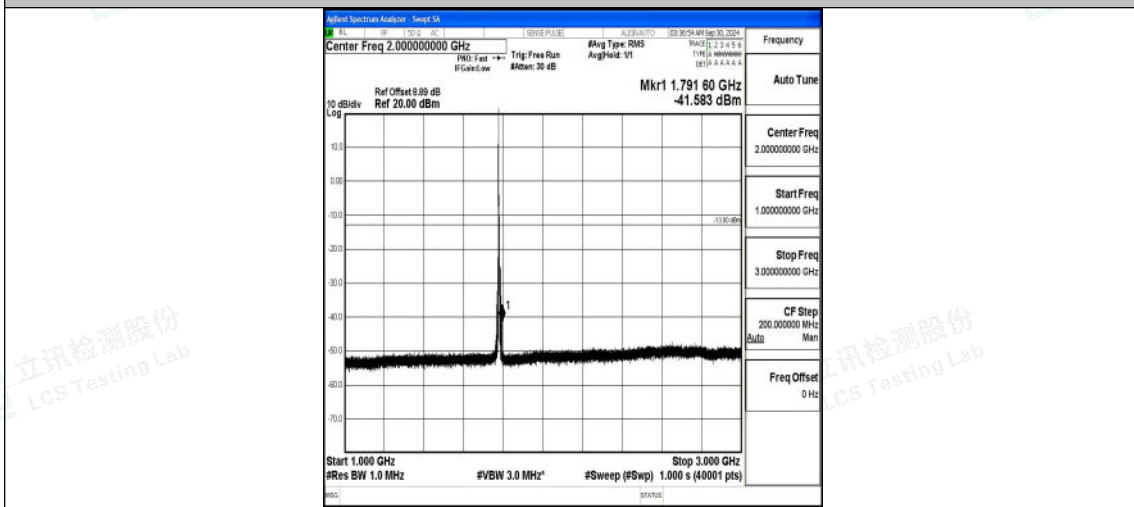

Band66_5MHz_16QAM_132647_1RB#0_1000~3000_1000~3000