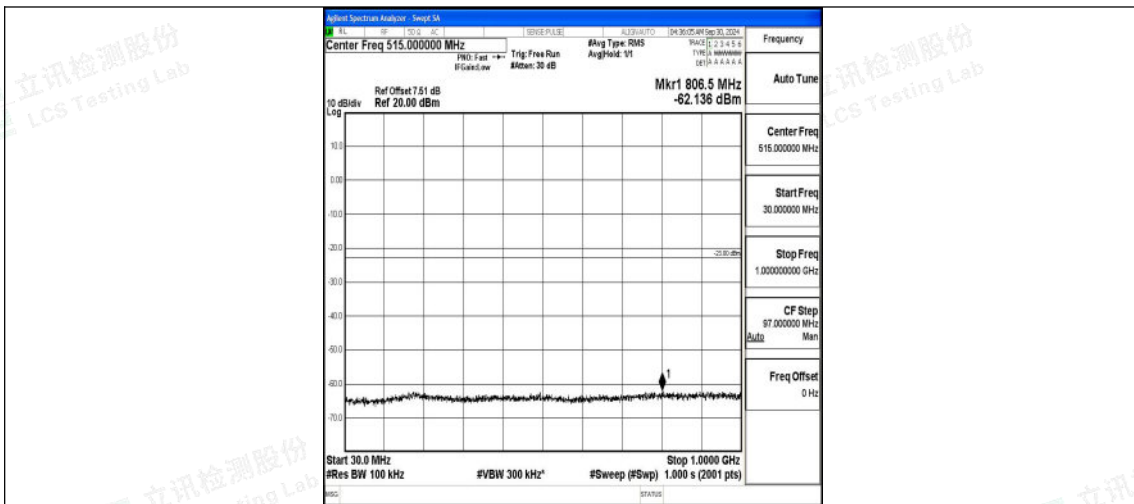

Band66_20MHz_QPSK_132322_1RB#0_30~1000_30~1000