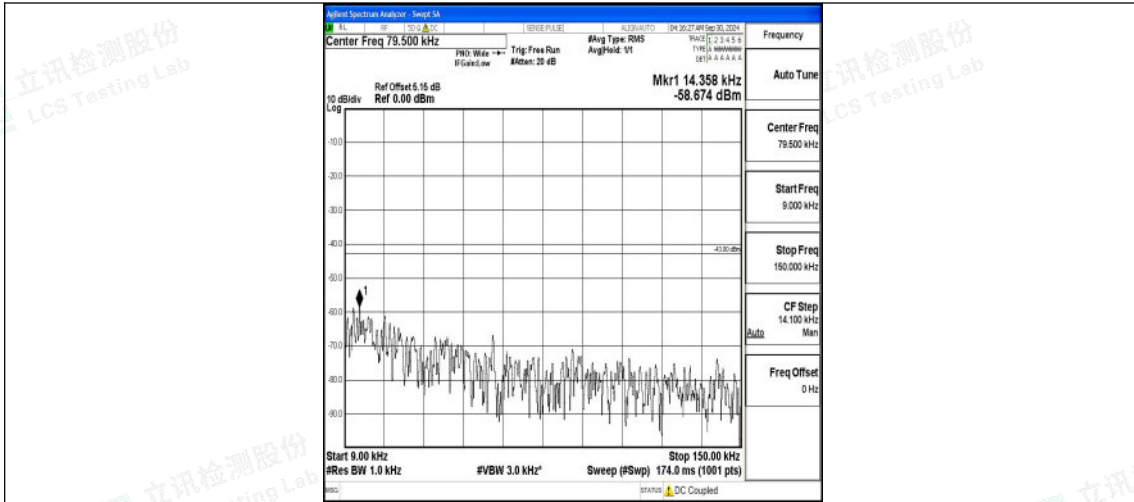

Band66_15MHz_16QAM_132322_1RB#0_0.009~0.15_0.009~0.15