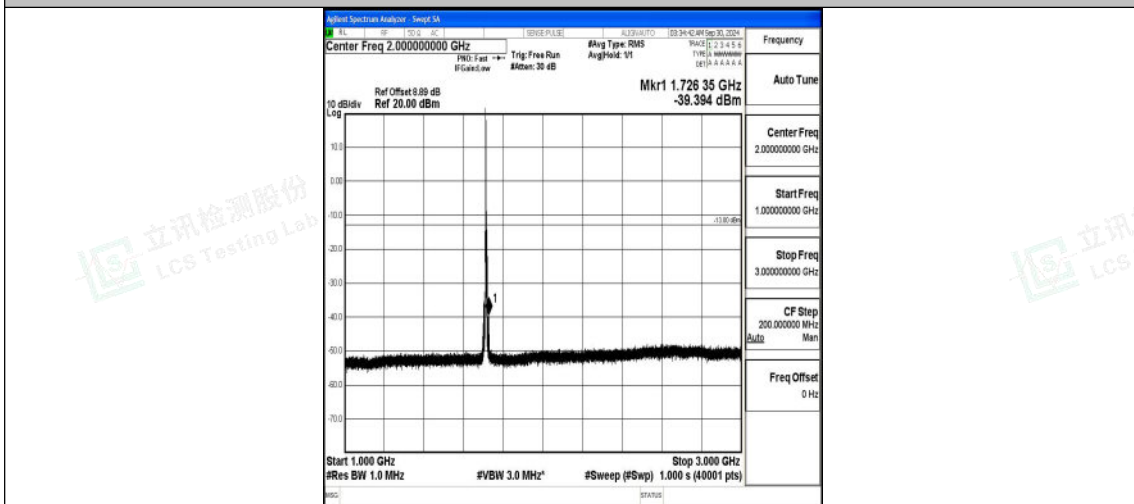

Band66_5MHz_QPSK_131997_1RB#0_3000~20000_3000~20000

Band66_5MHz_16QAM_131997_1RB#0_0.009~0.15_0.009~0.15

Band66_5MHz_16QAM_131997_1RB#0_0.15~30_0.15~30

Band66_5MHz_16QAM_131997_1RB#0_30~1000_30~1000

Band66_5MHz_16QAM_131997_1RB#0_1000~3000_1000~3000