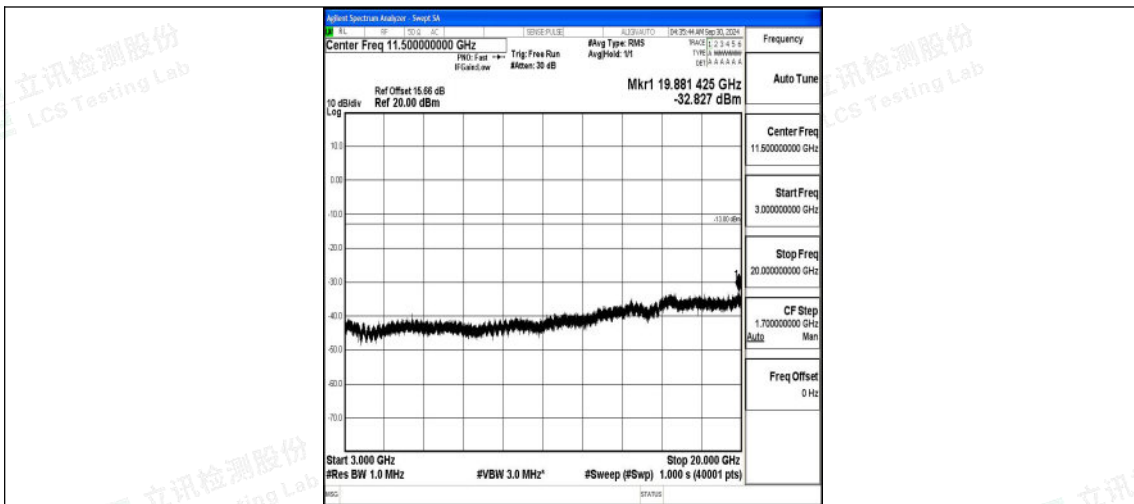

Band66_20MHz_16QAM_132072_1RB#0_3000~20000_3000~20000