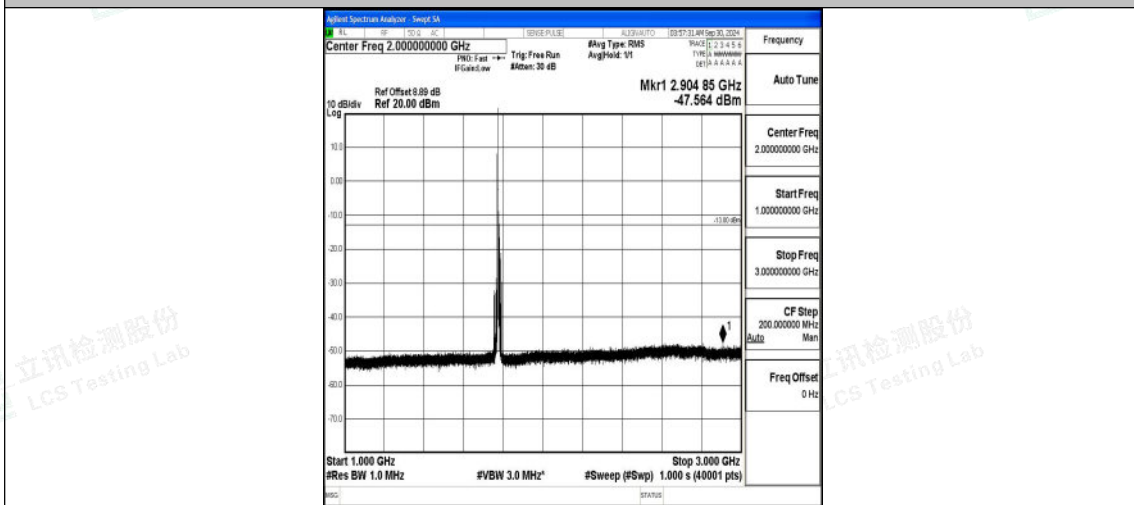

Band66_10MHz_16QAM_132622_1RB#0_1000~3000_1000~3000