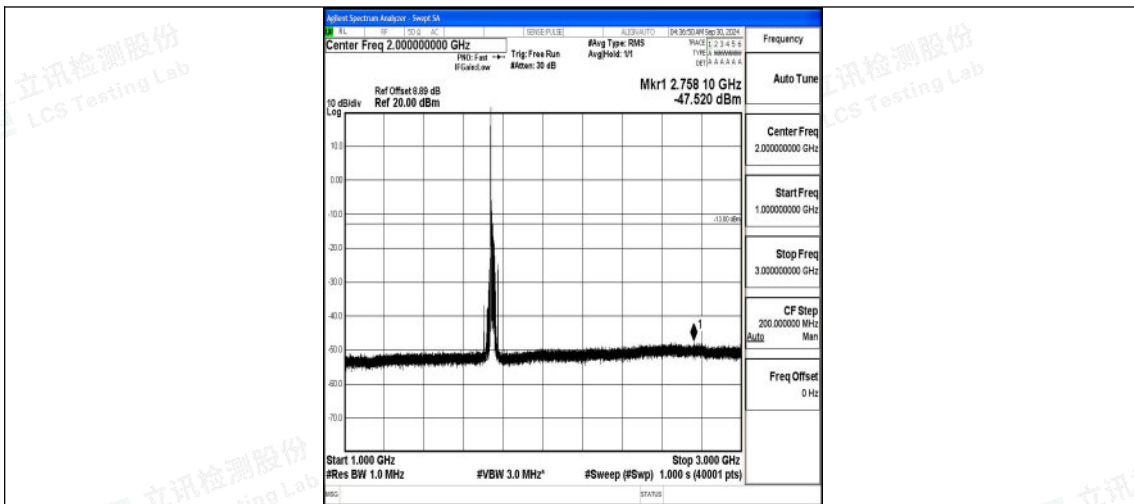

Band66_20MHz_16QAM_132322_1RB#0_1000~3000_1000~3000