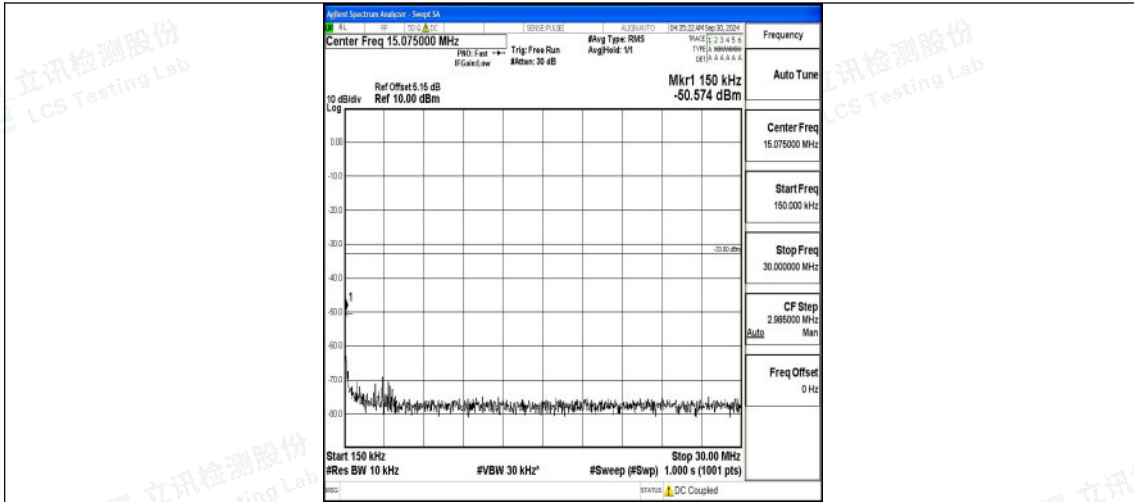

Band66_20MHz_16QAM_132072_1RB#0_0.15~30_0.15~30