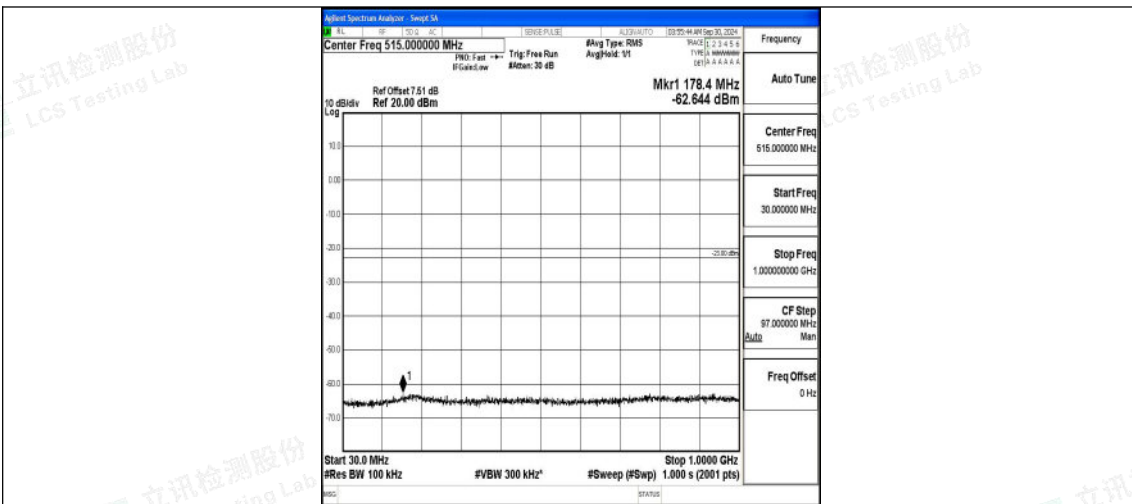

Band66_10MHz_QPSK_132322_1RB#0_30~1000_30~1000