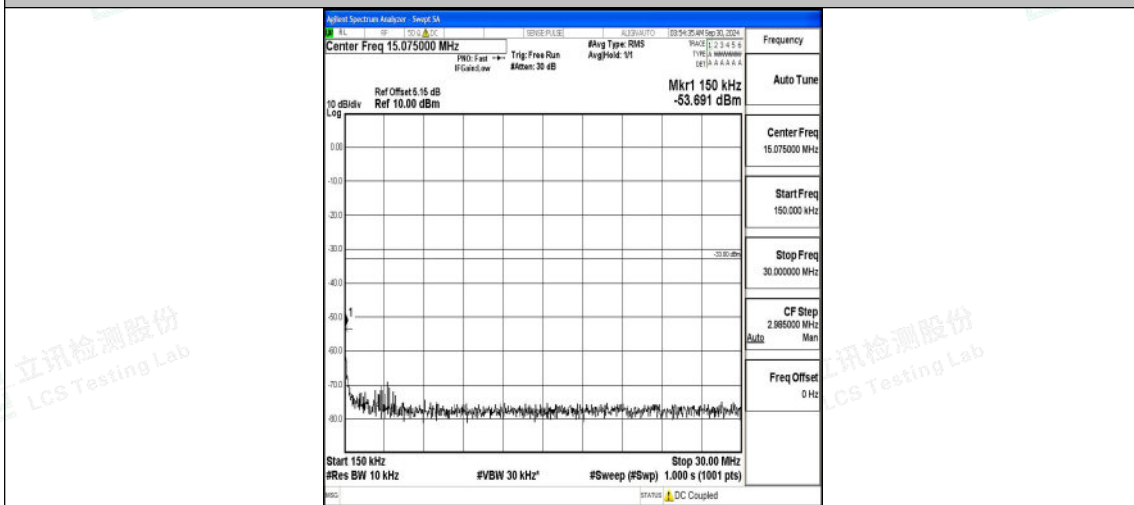

Band66_10MHz_QPSK_132022_1RB#0_0.15~30_0.15~30

Band66_10MHz_QPSK_132022_1RB#0_30~1000_30~1000

Shenzhen LCS Compliance Testing Laboratory Ltd.
 Add: 101, 201 Bldg A & 301 Bldg C, Juji Industrial Park Yabianxueziwei, Shajing Street, Baoan District, Shenzhen, 518000, China
 Tel: +(86) 0755-82591330 | E-mail: webmaster@lcs-cert.com | Web: www.lcs-cert.com
 Scan code to check authenticity