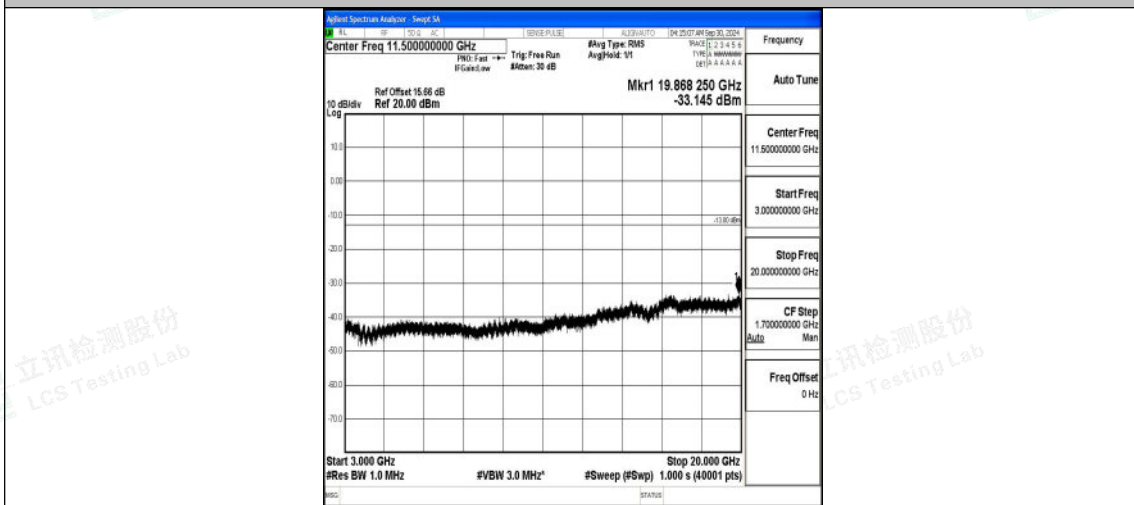

Band66_15MHz_QPSK_132047_1RB#0_3000~20000_3000~20000