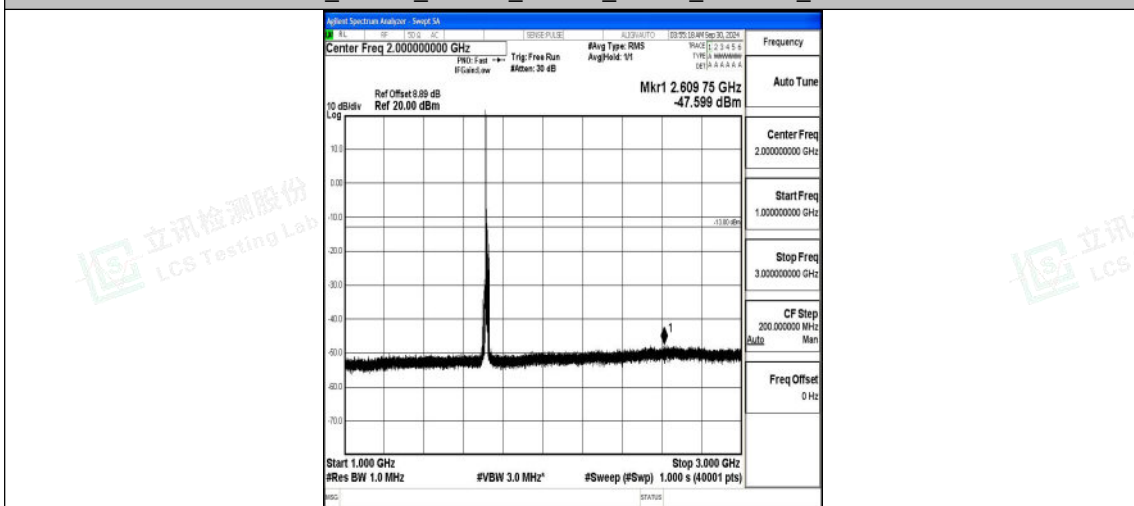

Band66_10MHz_16QAM_132022_1RB#0_1000~3000_1000~3000