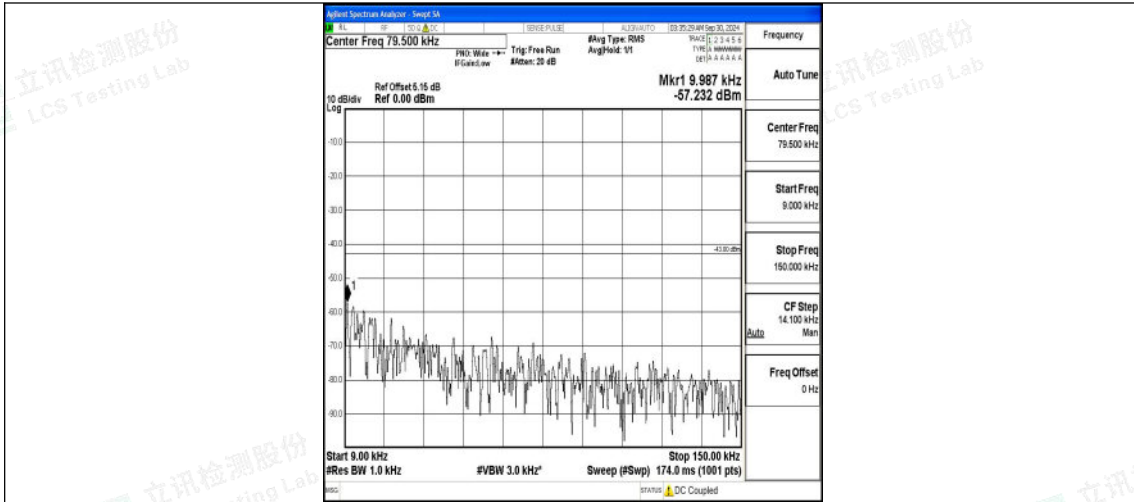

Band66_5MHz_QPSK_132322_1RB#0_3000~20000_3000~20000

Band66_5MHz_16QAM_132322_1RB#0_0.009~0.15_0.009~0.15

Band66_5MHz_16QAM_132322_1RB#0_0.15~30_0.15~30

Band66_5MHz_16QAM_132322_1RB#0_30~1000_30~1000

Shenzhen LCS Compliance Testing Laboratory Ltd.
 Add: 101, 201 Bldg A & 301 Bldg C, Juji Industrial Park Yabianxueziwei, Shajing Street, Baoan District, Shenzhen, 518000, China
 Tel: +(86) 0755-82591330 | E-mail: webmaster@lcs-cert.com | Web: www.lcs-cert.com
 Scan code to check authenticity