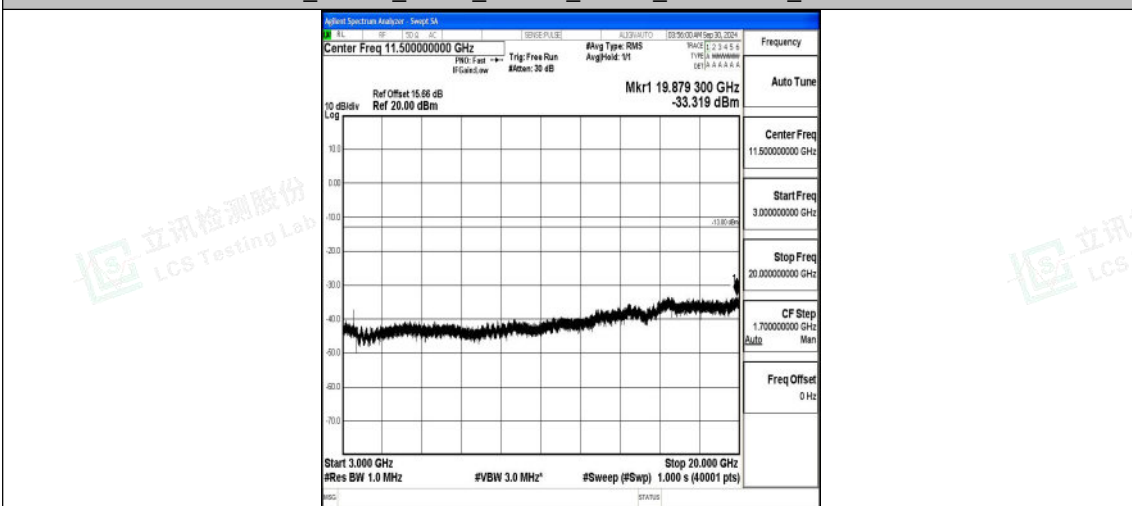

Band66_10MHz_QPSK_132322_1RB#0_0.15~30_0.15~30

Band66_10MHz_QPSK_132322_1RB#0_30~1000_30~1000

Band66_10MHz_QPSK_132322_1RB#0_1000~3000_1000~3000

Band66_10MHz_QPSK_132322_1RB#0_3000~20000_3000~20000

Band66_10MHz_16QAM_132322_1RB#0_0.009~0.15_0.009~0.15