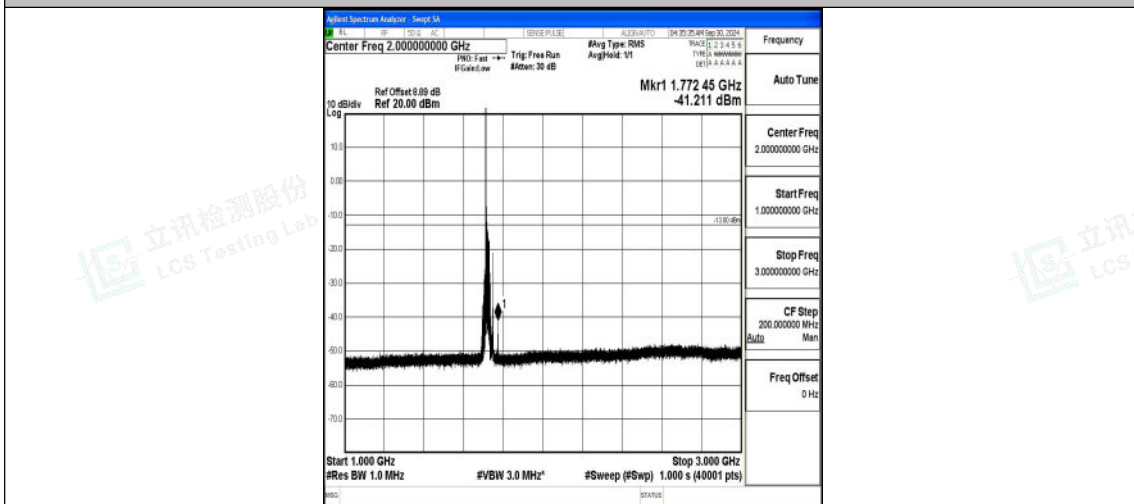

Band66_20MHz_16QAM_132072_1RB#0_1000~3000_1000~3000