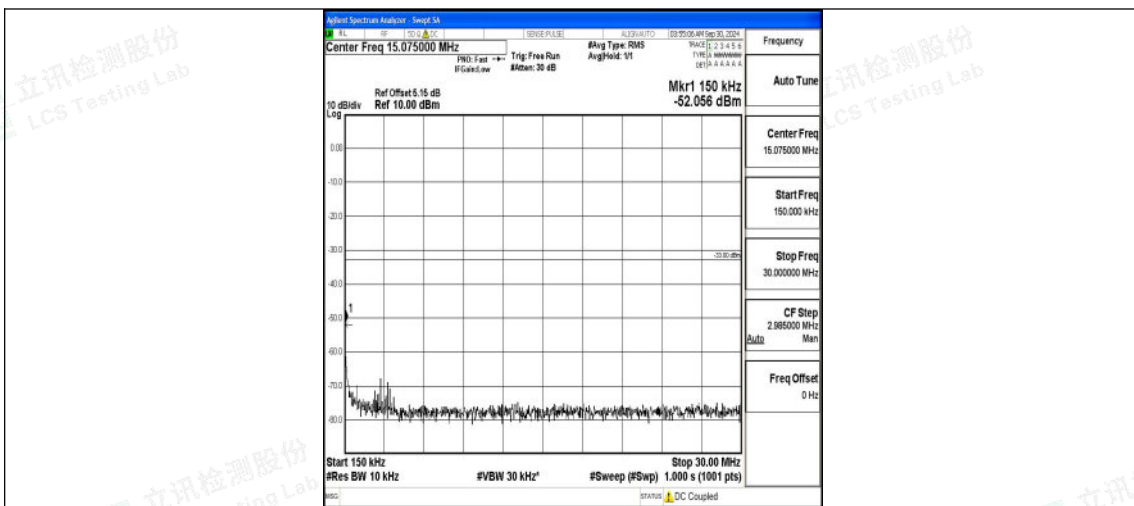

Band66_10MHz_16QAM_132022_1RB#0_0.15~30_0.15~30