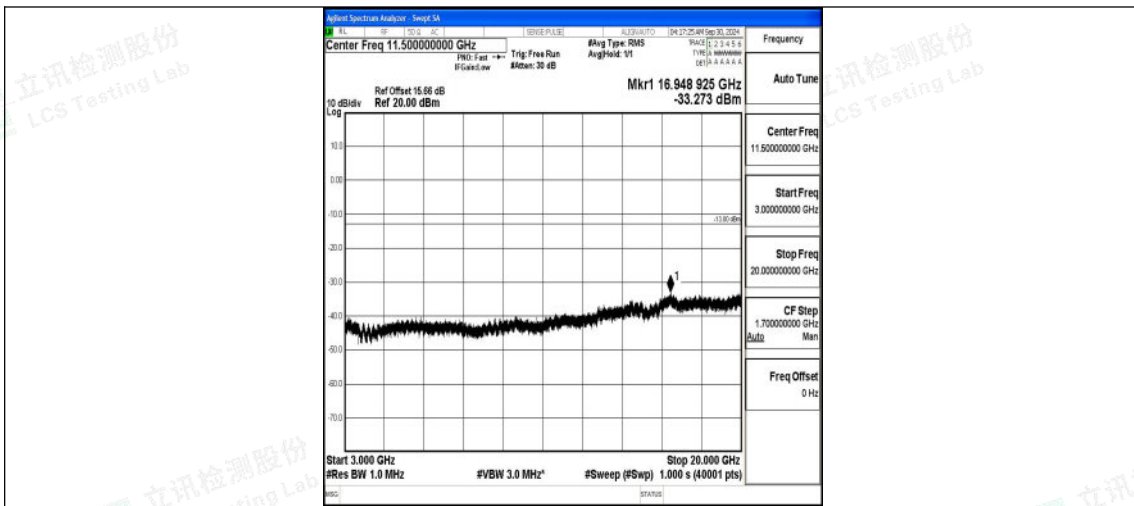

Band66_15MHz_16QAM_132322_1RB#0_3000~20000_3000~20000

Band66_15MHz_QPSK_132597_1RB#0_0.009~0.15_0.009~0.15

Band66_15MHz_QPSK_132597_1RB#0_0.15~30_0.15~30

Band66_15MHz_QPSK_132597_1RB#0_30~1000_30~1000

Band66_15MHz_QPSK_132597_1RB#0_1000~3000_1000~3000