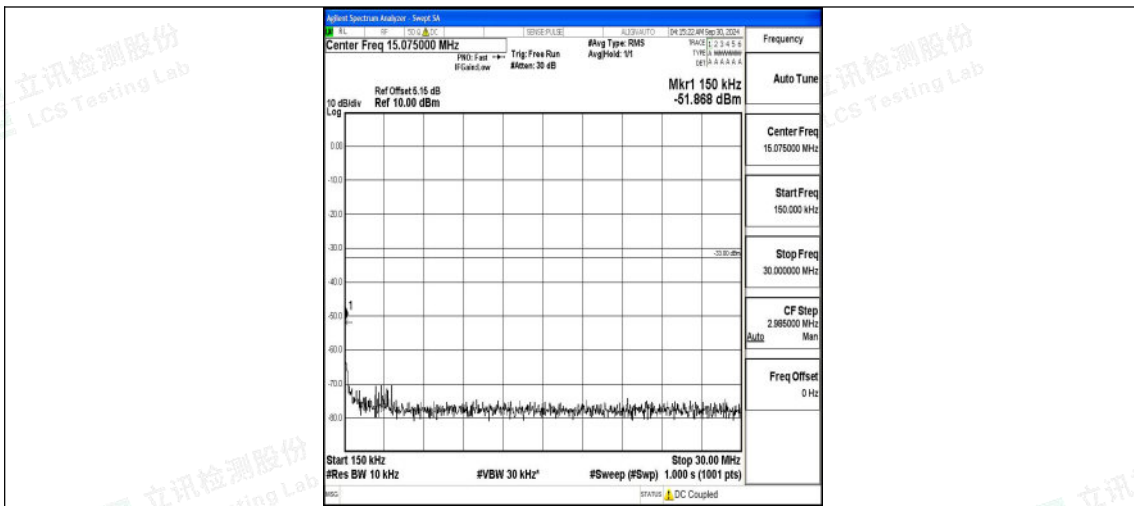

Band66_15MHz_16QAM_132047_1RB#0_0.15~30_0.15~30

Band66_15MHz_16QAM_132047_1RB#0_30~1000_30~1000

Band66_15MHz_16QAM_132047_1RB#0_1000~3000_1000~3000

Shenzhen LCS Compliance Testing Laboratory Ltd.
 Add: 101, 201 Bldg A & 301 Bldg C, Juji Industrial Park Yabianxueziwei, Shajing Street, Baoan District, Shenzhen, 518000, China
 Tel: +(86) 0755-82591330 | E-mail: webmaster@lcs-cert.com | Web: www.lcs-cert.com
 Scan code to check authenticity