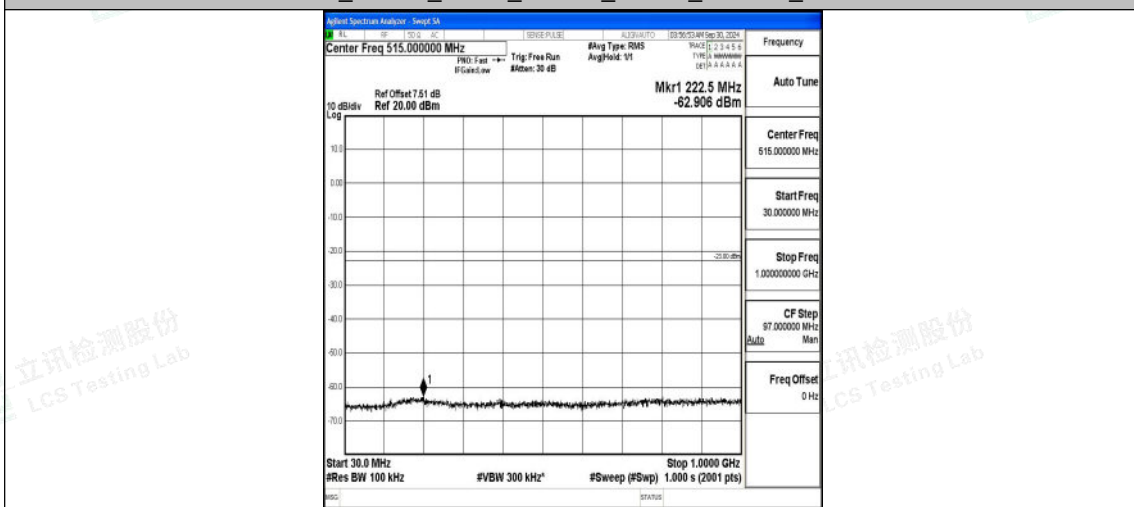

Band66_10MHz_QPSK_132622_1RB#0_30~1000_30~1000