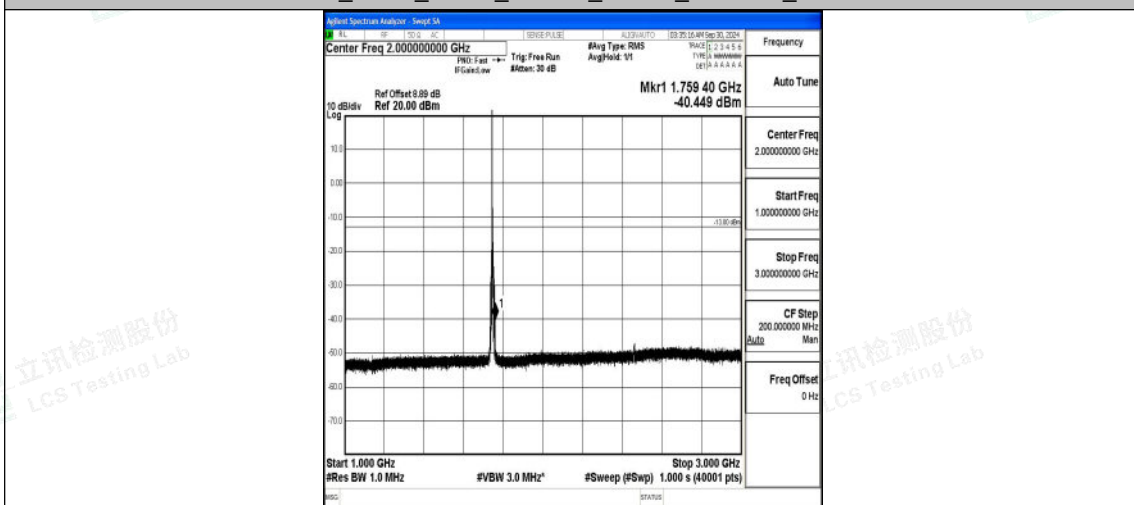

Band66_5MHz_QPSK_132322_1RB#0_1000~3000_1000~3000