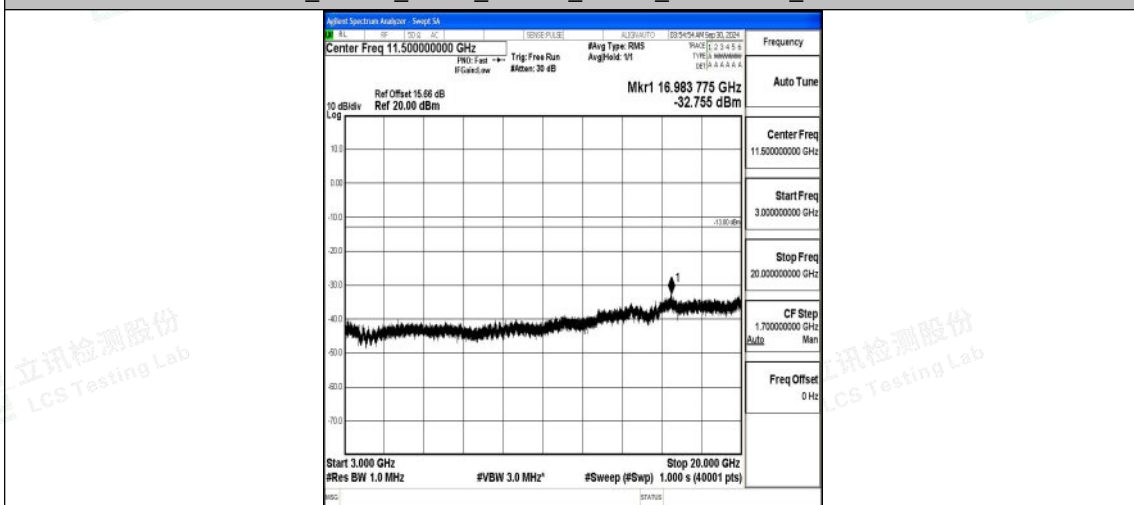

Band66_10MHz_QPSK_132022_1RB#0_3000~20000_3000~20000