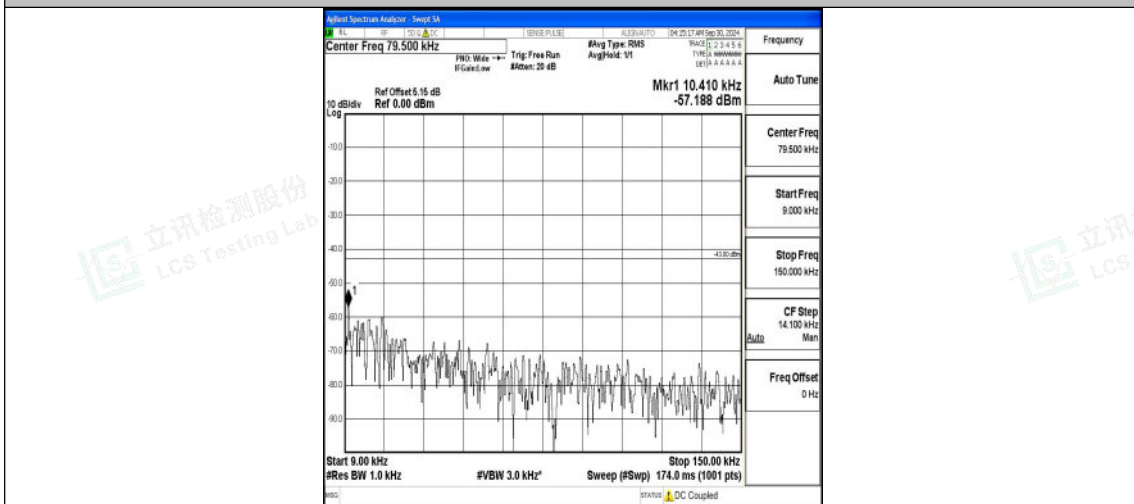

Band66_15MHz_QPSK_132047_1RB#0_0.15~30_0.15~30

Band66_15MHz_QPSK_132047_1RB#0_30~1000_30~1000

Band66_15MHz_QPSK_132047_1RB#0_1000~3000_1000~3000

Band66_15MHz_QPSK_132047_1RB#0_3000~20000_3000~20000

Band66_15MHz_16QAM_132047_1RB#0_0.009~0.15_0.009~0.15