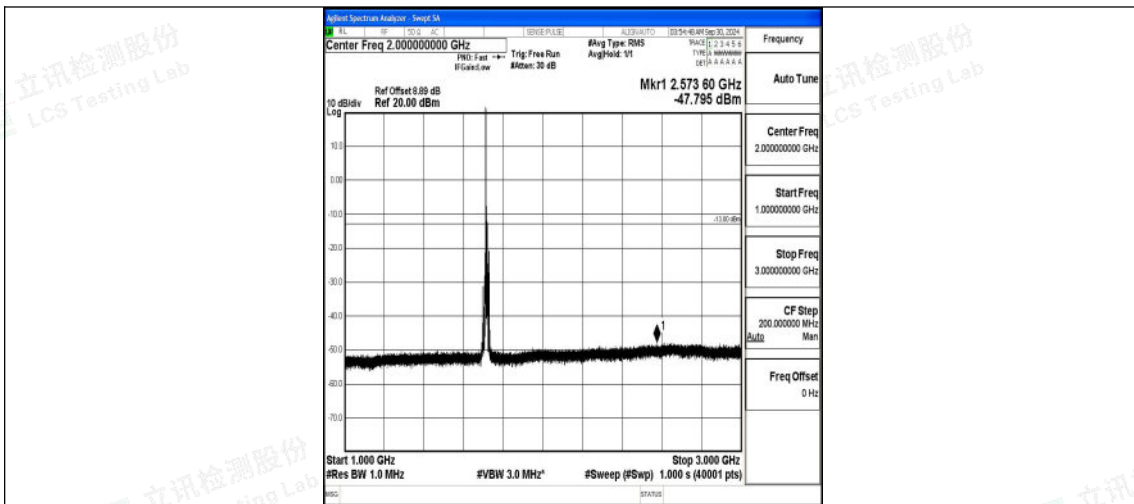

Band66_10MHz_QPSK_132022_1RB#0_0.15~30_0.15~30

Band66_10MHz_QPSK_132022_1RB#0_30~1000_30~1000

Shenzhen LCS Compliance Testing Laboratory Ltd.
 Add: 101, 201 Bldg A & 301 Bldg C, Juji Industrial Park Yabianxueziwei, Shajing Street, Baoan District, Shenzhen, 518000, China
 Tel: +(86) 0755-82591330 | E-mail: webmaster@lcs-cert.com | Web: www.lcs-cert.com
 Scan code to check authenticity