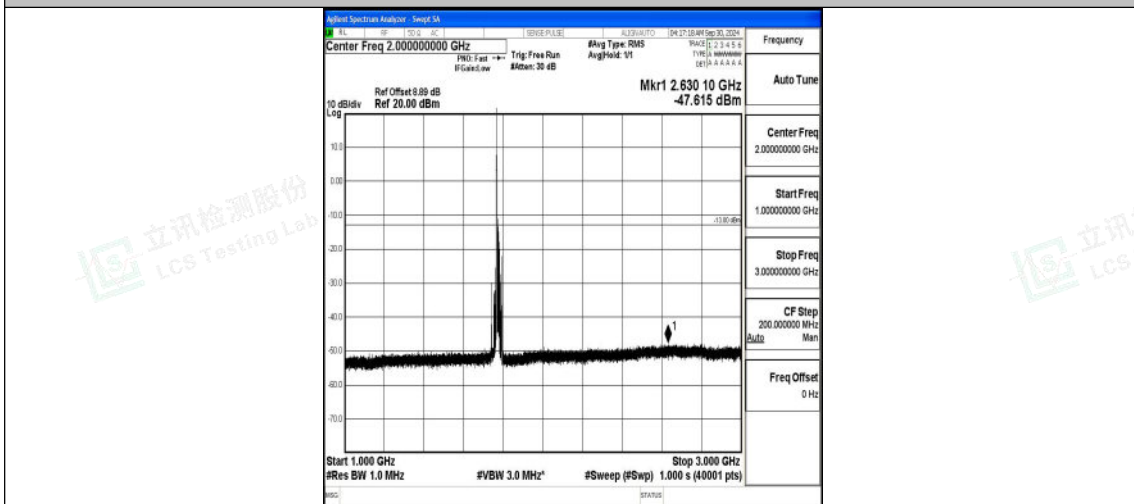

Band66_15MHz_16QAM_132322_1RB#0_3000~20000_3000~20000

Band66_15MHz_QPSK_132597_1RB#0_0.009~0.15_0.009~0.15

Band66_15MHz_QPSK_132597_1RB#0_0.15~30_0.15~30

Band66_15MHz_QPSK_132597_1RB#0_30~1000_30~1000

Band66_15MHz_QPSK_132597_1RB#0_1000~3000_1000~3000