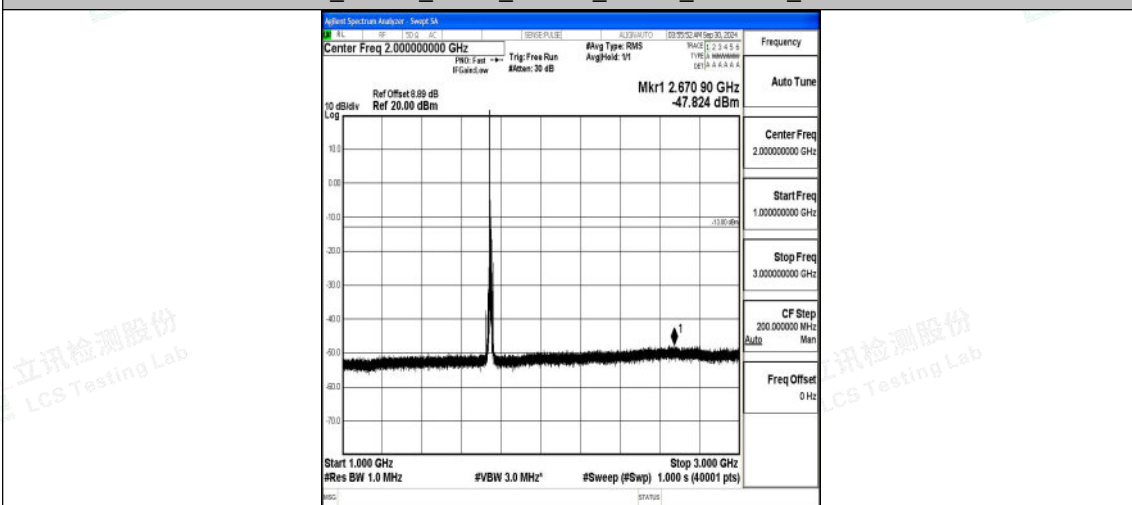

Band66_10MHz_QPSK_132322_1RB#0_1000~3000_1000~3000