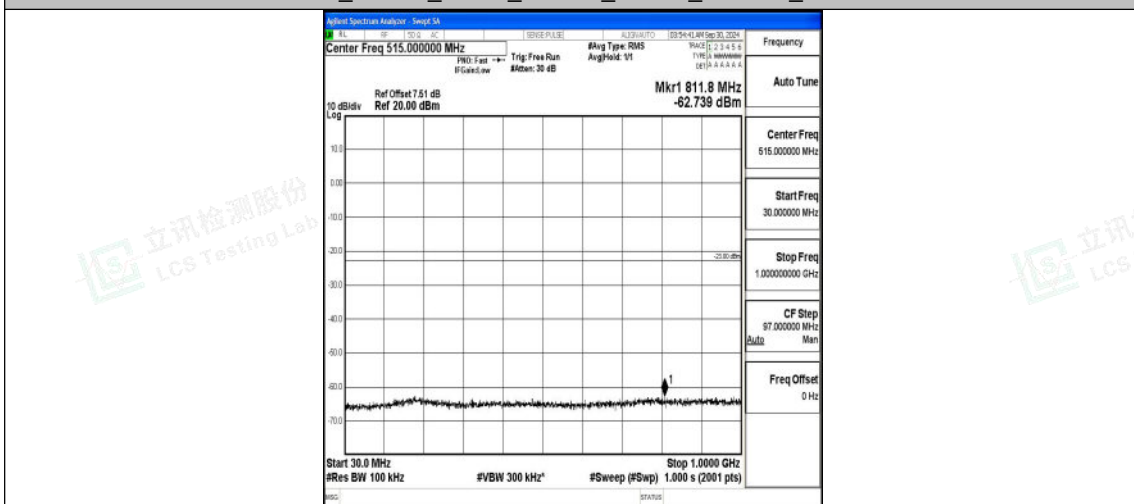

Band66_10MHz_QPSK_132022_1RB#0_0.15~30_0.15~30

Band66_10MHz_QPSK_132022_1RB#0_30~1000_30~1000

Shenzhen LCS Compliance Testing Laboratory Ltd.
 Add: 101, 201 Bldg A & 301 Bldg C, Juji Industrial Park Yabianxueziwei, Shajing Street, Baoan District, Shenzhen, 518000, China
 Tel: +(86) 0755-82591330 | E-mail: webmaster@lcs-cert.com | Web: www.lcs-cert.com
 Scan code to check authenticity