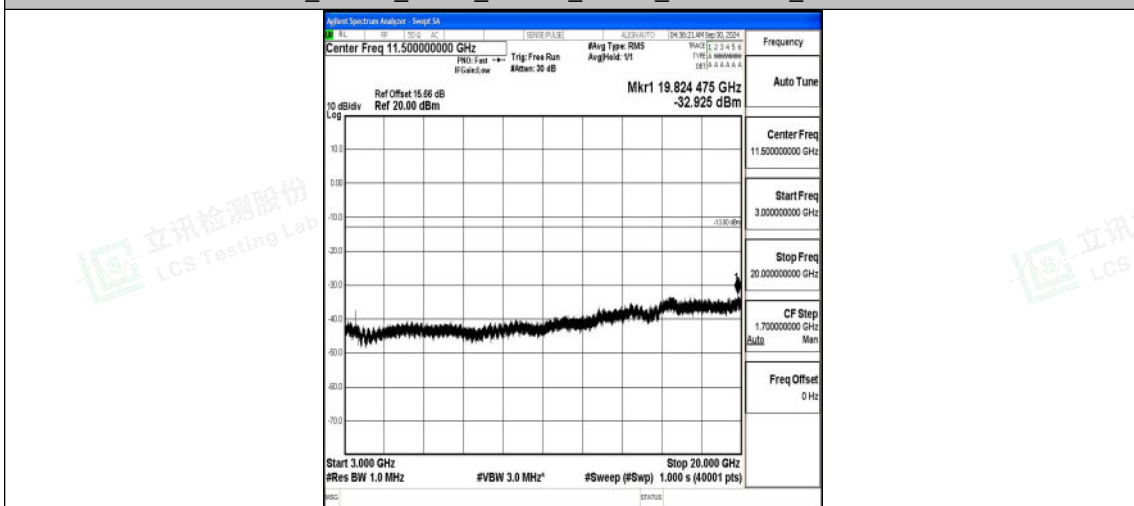

Band66_20MHz_QPSK_132322_1RB#0_0.15~30_0.15~30

Band66_20MHz_QPSK_132322_1RB#0_30~1000_30~1000

Band66_20MHz_QPSK_132322_1RB#0_1000~3000_1000~3000

Band66_20MHz_QPSK_132322_1RB#0_3000~20000_3000~20000

Band66_20MHz_16QAM_132322_1RB#0_0.009~0.15_0.009~0.15