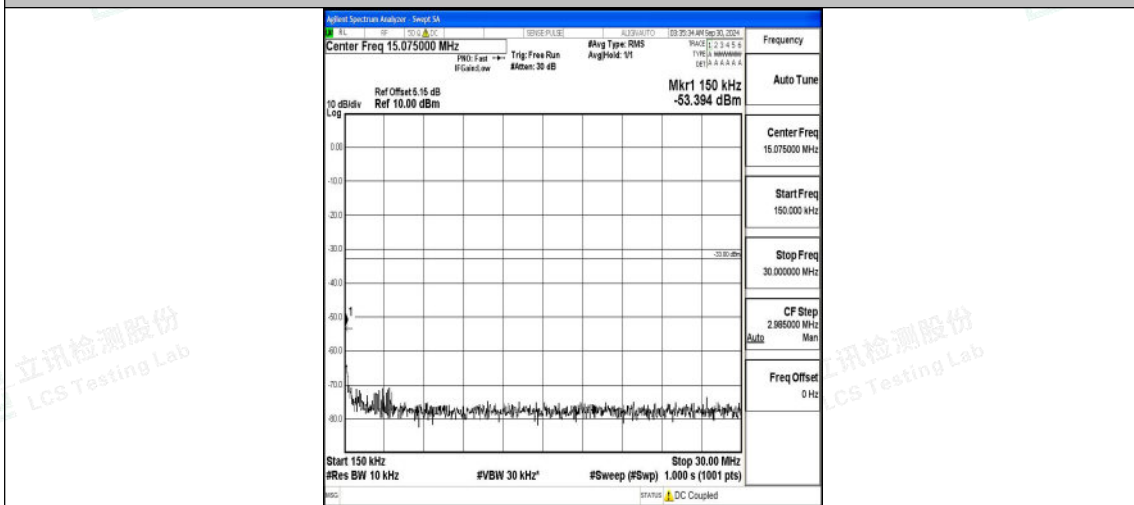

Band66_5MHz_QPSK_132322_1RB#0_3000~20000_3000~20000

Band66_5MHz_16QAM_132322_1RB#0_0.009~0.15_0.009~0.15

Band66_5MHz_16QAM_132322_1RB#0_0.15~30_0.15~30

Band66_5MHz_16QAM_132322_1RB#0_30~1000_30~1000

Shenzhen LCS Compliance Testing Laboratory Ltd.
 Add: 101, 201 Bldg A & 301 Bldg C, Juji Industrial Park Yabianxueziwei, Shajing Street, Baoan District, Shenzhen, 518000, China
 Tel: +(86) 0755-82591330 | E-mail: webmaster@lcs-cert.com | Web: www.lcs-cert.com
 Scan code to check authenticity