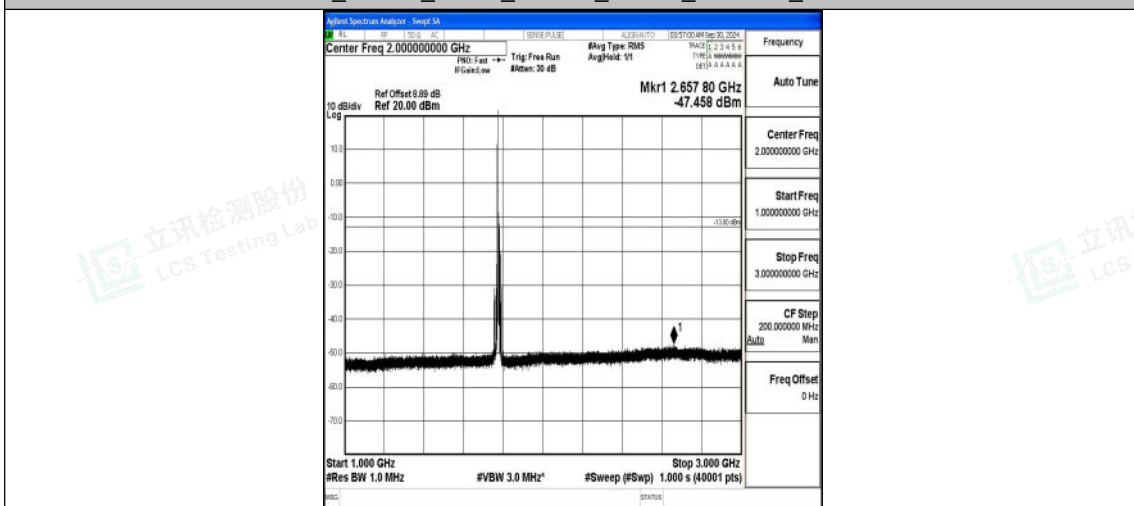

Band66_10MHz_QPSK_132622_1RB#0_1000~3000_1000~3000