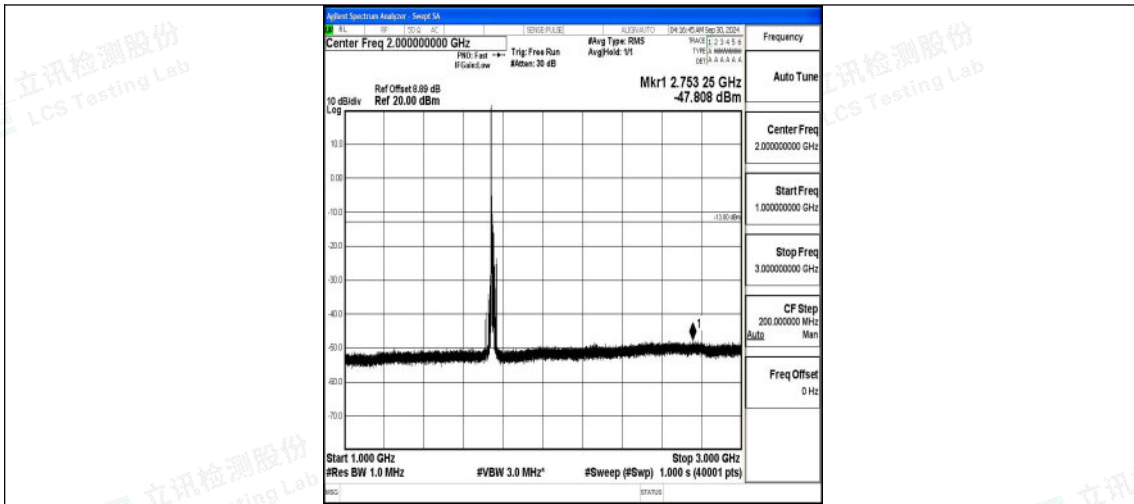

Band66_15MHz_QPSK_132322_1RB#0_3000~20000_3000~20000

Band66_15MHz_16QAM_132322_1RB#0_0.009~0.15_0.009~0.15

Band66_15MHz_16QAM_132322_1RB#0_0.15~30_0.15~30

Band66_15MHz_16QAM_132322_1RB#0_30~1000_30~1000

Band66_15MHz_16QAM_132322_1RB#0_1000~3000_1000~3000