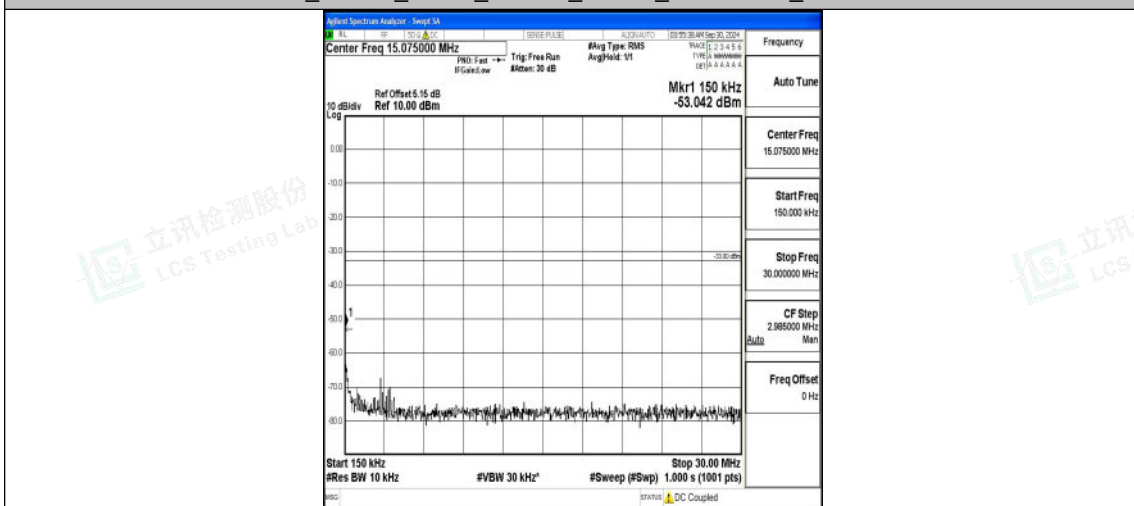

Band66_10MHz_16QAM_132022_1RB#0_30~1000_30~1000

Band66_10MHz_16QAM_132022_1RB#0_1000~3000_1000~3000

Band66_10MHz_16QAM_132022_1RB#0_3000~20000_3000~20000

Band66_10MHz_QPSK_132322_1RB#0_0.009~0.15_0.009~0.15