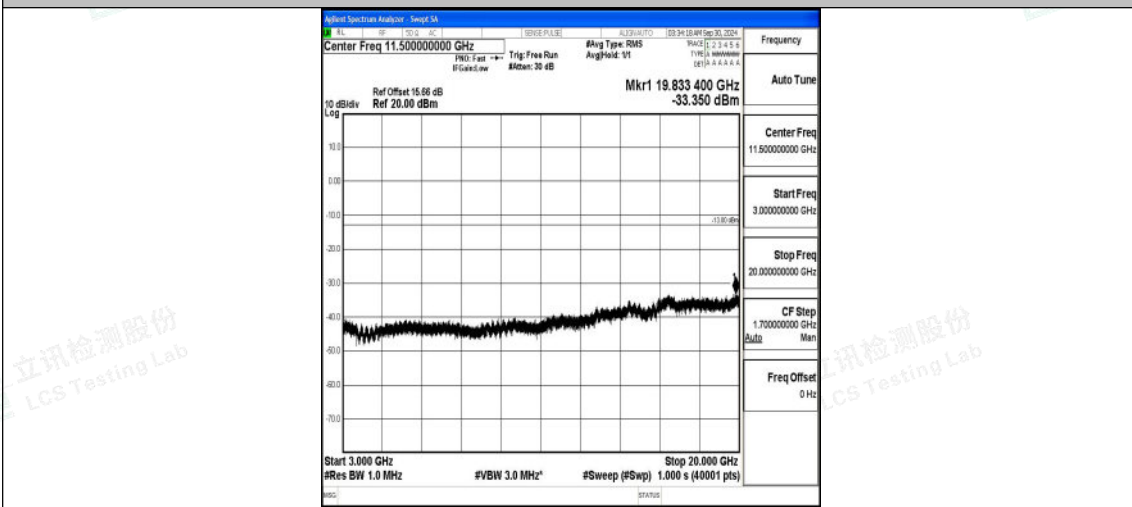

Band66_3MHz_16QAM_132657_1RB#0_3000~20000_3000~20000

Band66_5MHz_QPSK_131997_1RB#0_0.009~0.15_0.009~0.15

Band66_5MHz_QPSK_131997_1RB#0_0.15~30_0.15~30

Band66_5MHz_QPSK_131997_1RB#0_30~1000_30~1000

Band66_5MHz_QPSK_131997_1RB#0_1000~3000_1000~3000