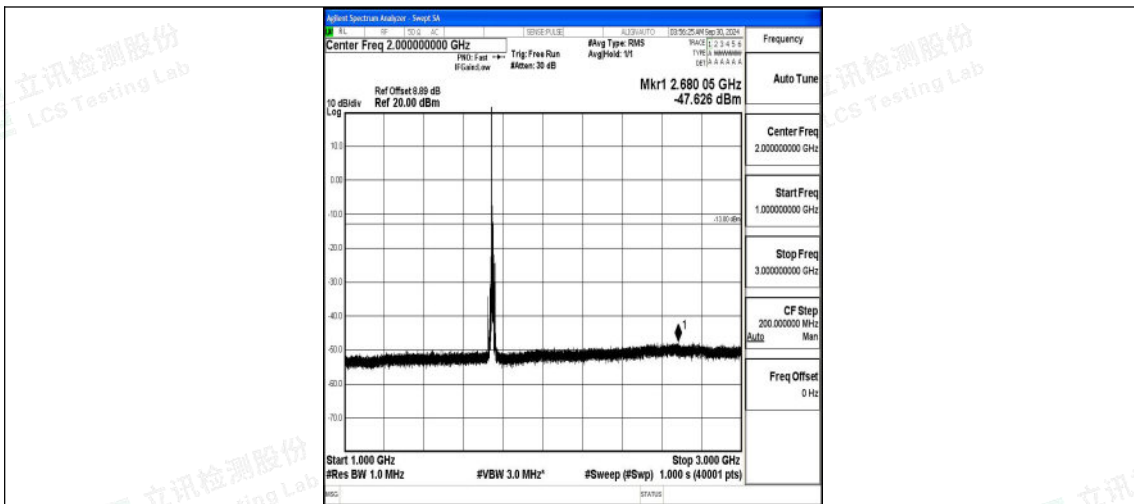

Band66_10MHz_16QAM_132322_1RB#0_0.15~30_0.15~30

Band66_10MHz_16QAM_132322_1RB#0_30~1000_30~1000

Shenzhen LCS Compliance Testing Laboratory Ltd.
 Add: 101, 201 Bldg A & 301 Bldg C, Juji Industrial Park Yabianxueziwei, Shajing Street, Baoan District, Shenzhen, 518000, China
 Tel: +(86) 0755-82591330 | E-mail: webmaster@lcs-cert.com | Web: www.lcs-cert.com
 Scan code to check authenticity