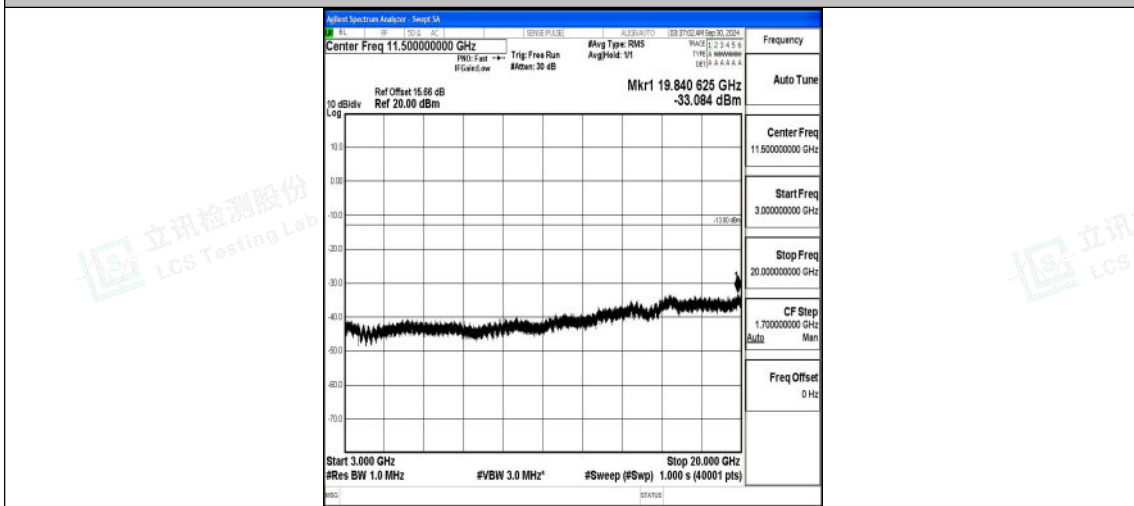

Band66_5MHz_16QAM_132647_1RB#0_3000~20000_3000~20000