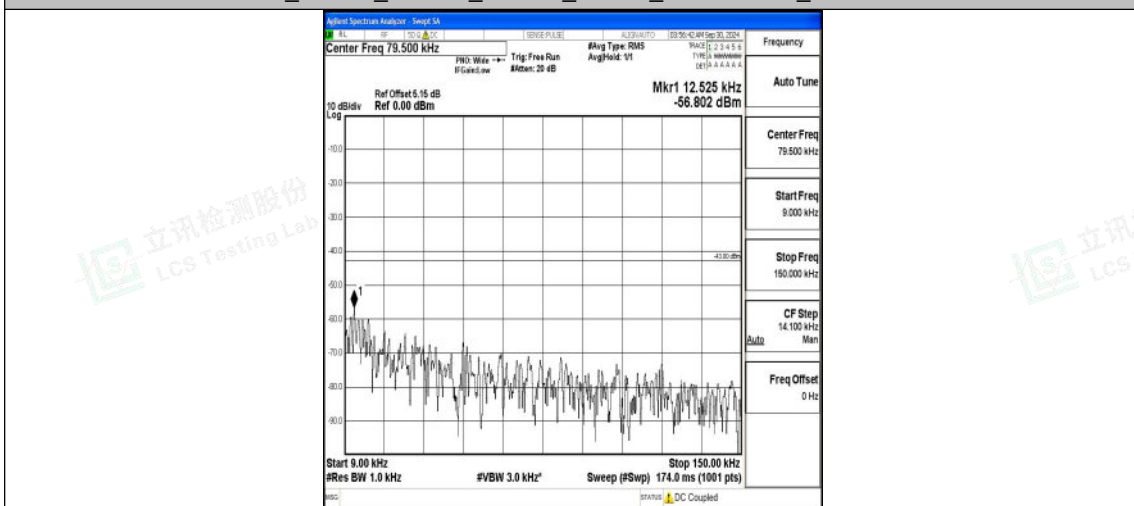

Band66_10MHz_QPSK_132622_1RB#0_0.009~0.15_0.009~0.15