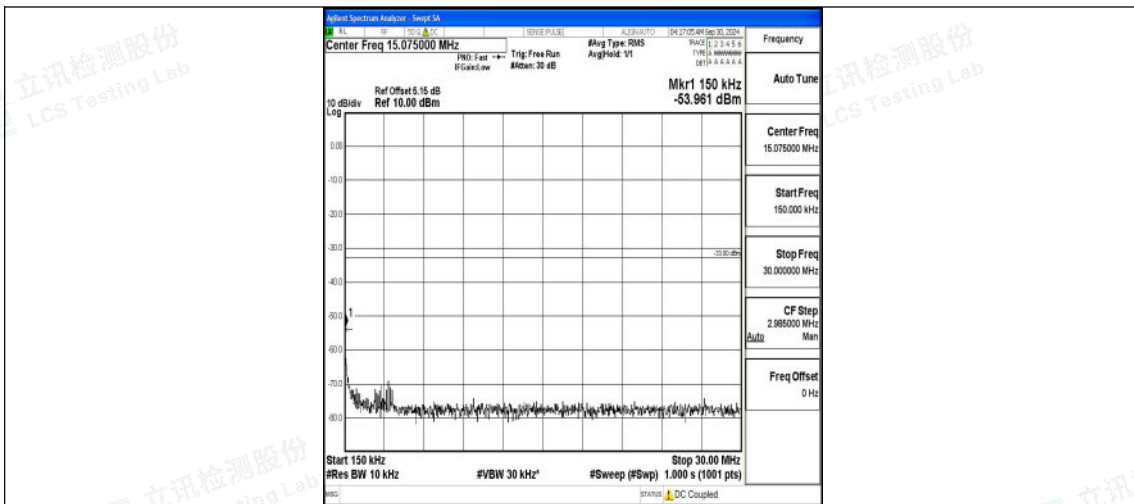

Band66_15MHz_QPSK_132597_1RB#0_0.15~30_0.15~30