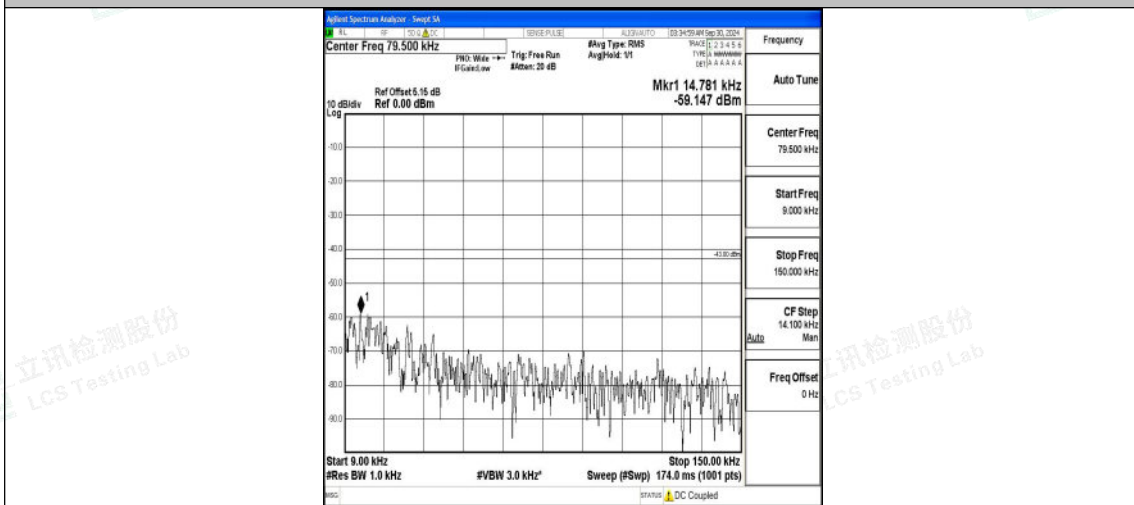

Band66_5MHz_QPSK_132322_1RB#0_0.009~0.15_0.009~0.15