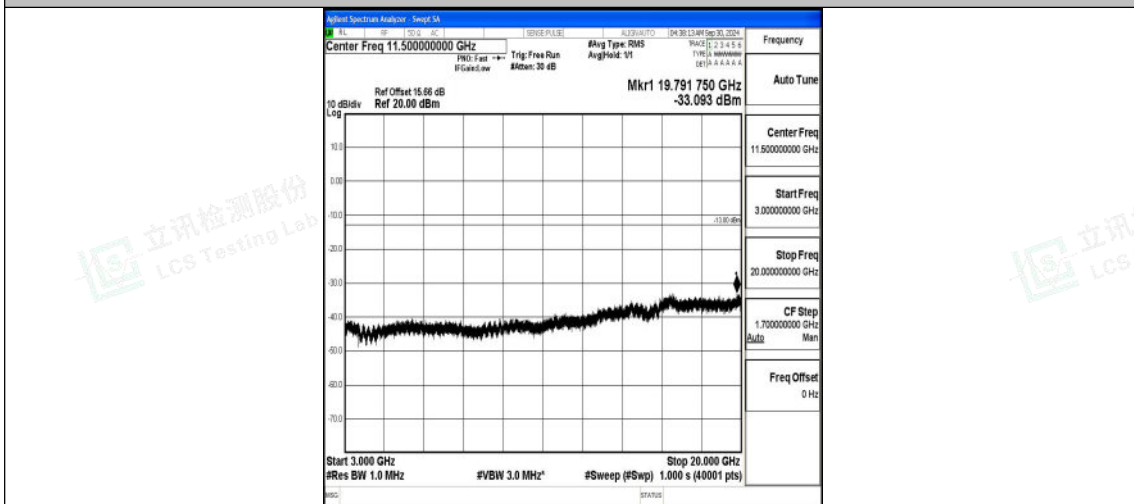

Band66_20MHz_QPSK_132572_1RB#0_3000~20000_3000~20000

Band66_20MHz_16QAM_132572_1RB#0_0.009~0.15_0.009~0.15

Band66_20MHz_16QAM_132572_1RB#0_0.15~30_0.15~30

Band66_20MHz_16QAM_132572_1RB#0_30~1000_30~1000

Band66_20MHz_16QAM_132572_1RB#0_1000~3000_1000~3000