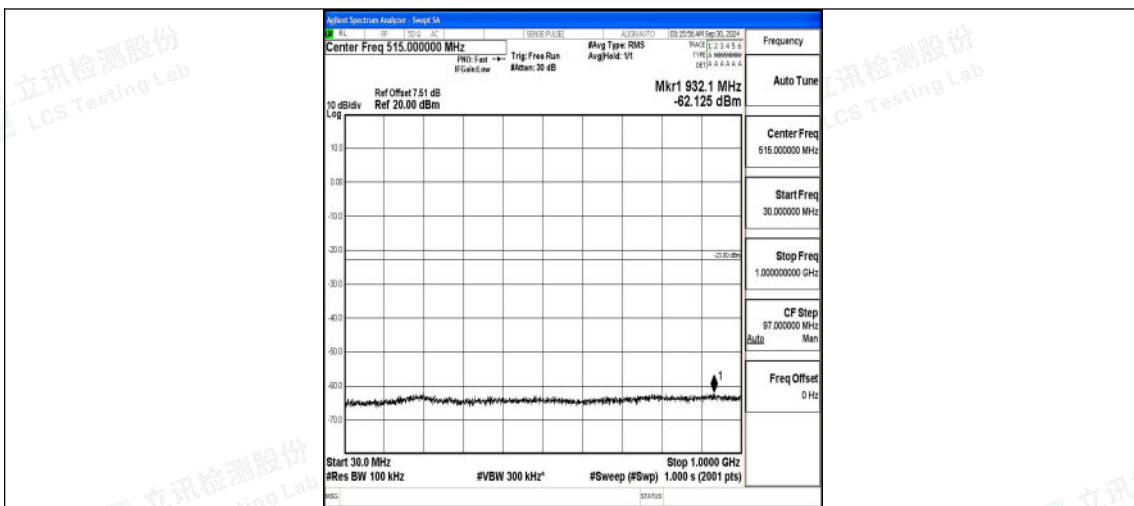

Band66_3MHz_QPSK_132657_1RB#0_3000~20000_3000~20000

Band66_3MHz_16QAM_132657_1RB#0_0.009~0.15_0.009~0.15

Band66_3MHz_16QAM_132657_1RB#0_0.15~30_0.15~30

Band66_3MHz_16QAM_132657_1RB#0_30~1000_30~1000

Band66_3MHz_16QAM_132657_1RB#0_1000~3000_1000~3000