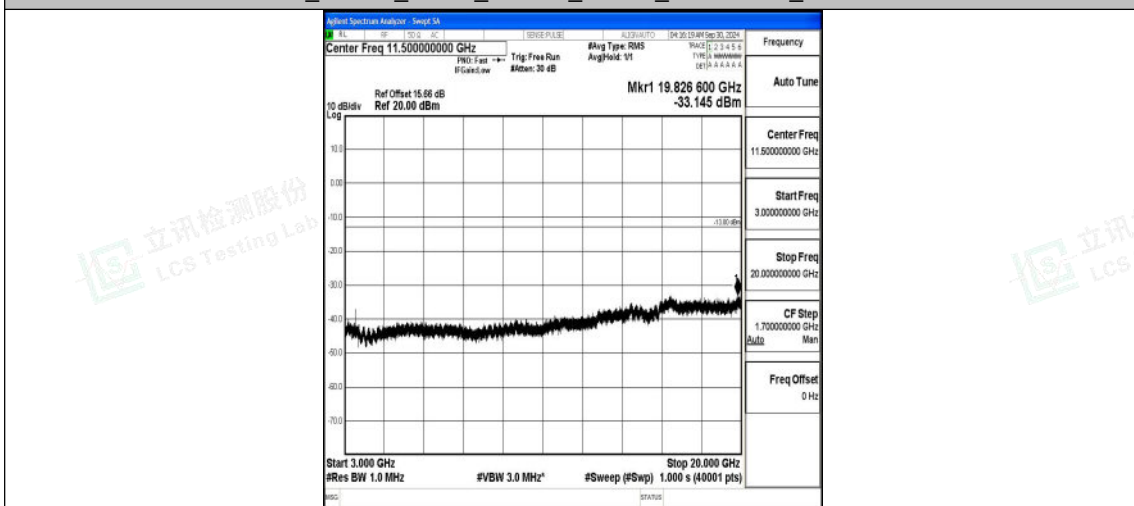

Band66_15MHz_16QAM_132047_1RB#0_3000~20000_3000~20000

Band66_15MHz_QPSK_132322_1RB#0_0.009~0.15_0.009~0.15

Band66_15MHz_QPSK_132322_1RB#0_0.15~30_0.15~30

Band66_15MHz_QPSK_132322_1RB#0_30~1000_30~1000

Band66_15MHz_QPSK_132322_1RB#0_1000~3000_1000~3000