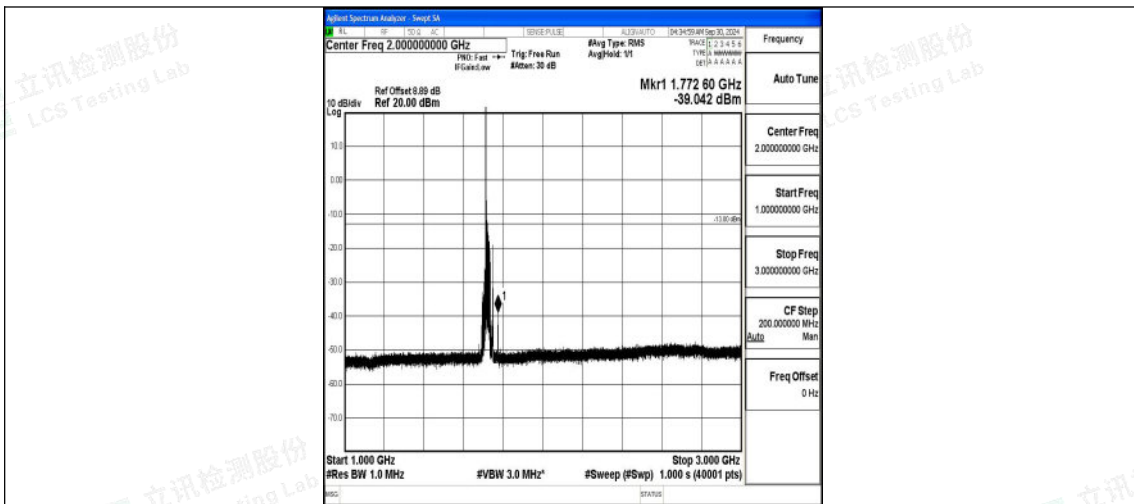

Band66_15MHz_16QAM_132597_1RB#0_3000~20000_3000~20000

Band66_20MHz_QPSK_132072_1RB#0_0.009~0.15_0.009~0.15

Band66_20MHz_QPSK_132072_1RB#0_0.15~30_0.15~30

Band66_20MHz_QPSK_132072_1RB#0_30~1000_30~1000

Shenzhen LCS Compliance Testing Laboratory Ltd.
 Add: 101, 201 Bldg A & 301 Bldg C, Juji Industrial Park Yabianxueziwei, Shajing Street, Baoan District, Shenzhen, 518000, China
 Tel: +(86) 0755-82591330 | E-mail: webmaster@lcs-cert.com | Web: www.lcs-cert.com
 Scan code to check authenticity