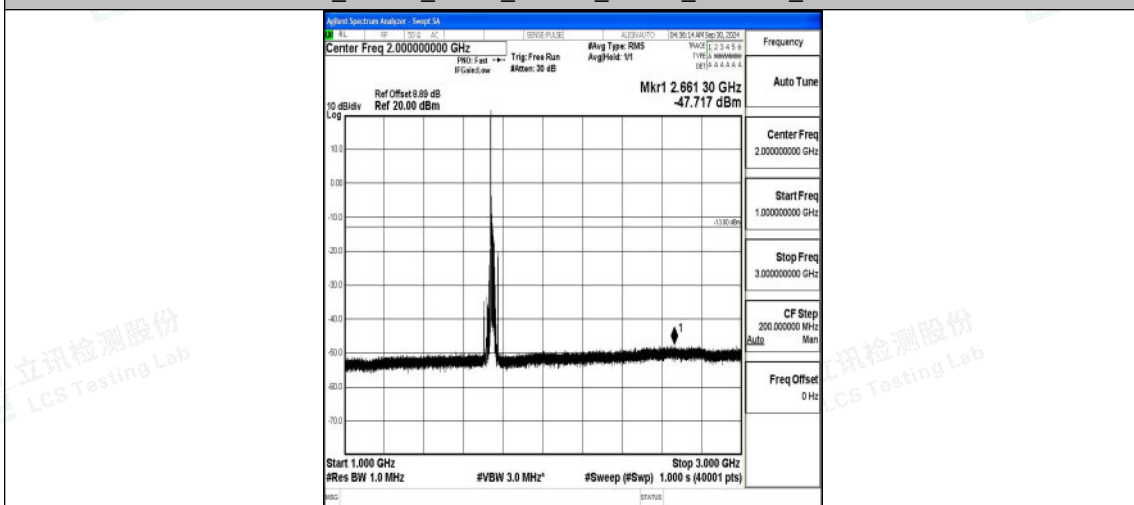

Band66_20MHz_QPSK_132322_1RB#0_1000~3000_1000~3000