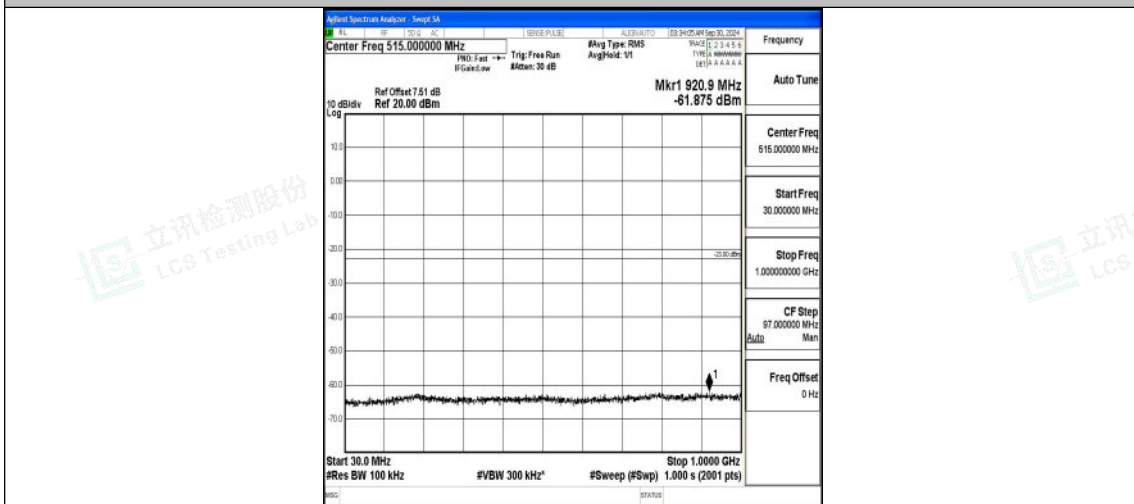

Band66_3MHz_16QAM_132657_1RB#0_3000~20000_3000~20000

Band66_5MHz_QPSK_131997_1RB#0_0.009~0.15_0.009~0.15

Band66_5MHz_QPSK_131997_1RB#0_0.15~30_0.15~30

Band66_5MHz_QPSK_131997_1RB#0_30~1000_30~1000

Band66_5MHz_QPSK_131997_1RB#0_1000~3000_1000~3000