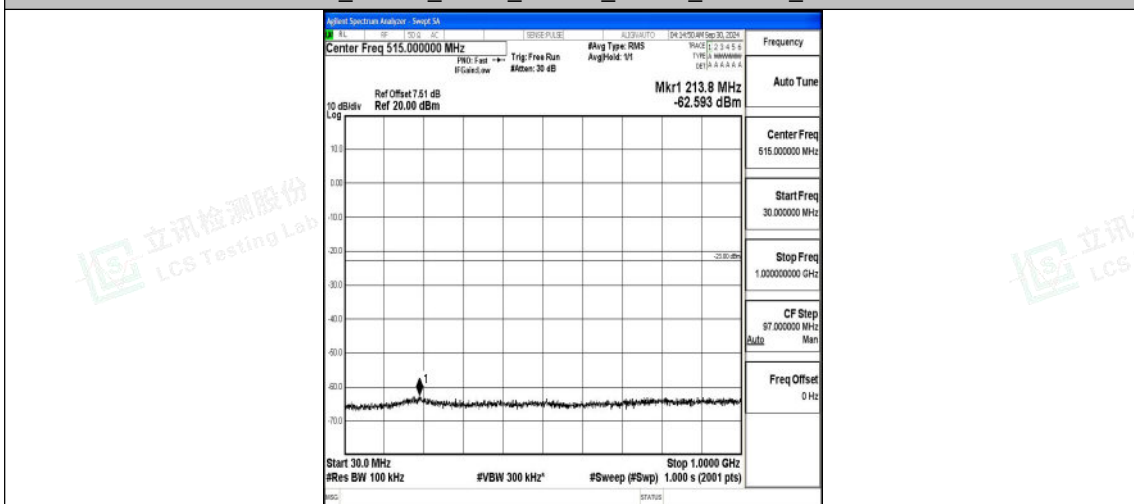

Band66_15MHz_QPSK_132047_1RB#0_30~1000_30~1000