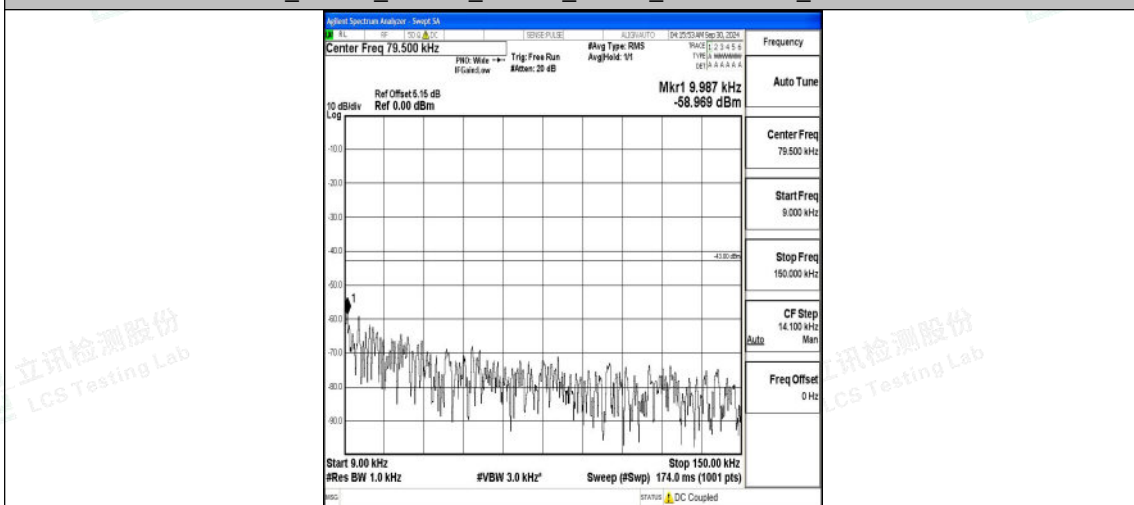

Band66_15MHz_QPSK_132322_1RB#0_0.009~0.15_0.009~0.15