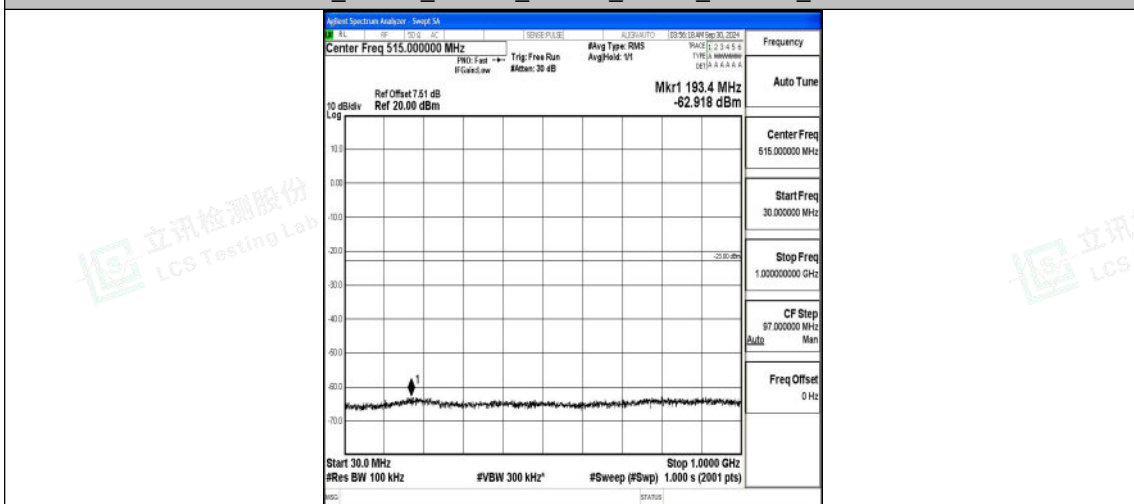

Band66_10MHz_16QAM_132322_1RB#0_30~1000_30~1000

Shenzhen LCS Compliance Testing Laboratory Ltd.
Add: 101, 201 Bldg A & 301 Bldg C, Juji Industrial Park Yabianxueziwei, Shajing Street, Baoan District, Shenzhen, 518000, China
Tel: +(86) 0755-82591330 | E-mail: webmaster@lcs-cert.com | Web: www.lcs-cert.com
Scan code to check authenticity