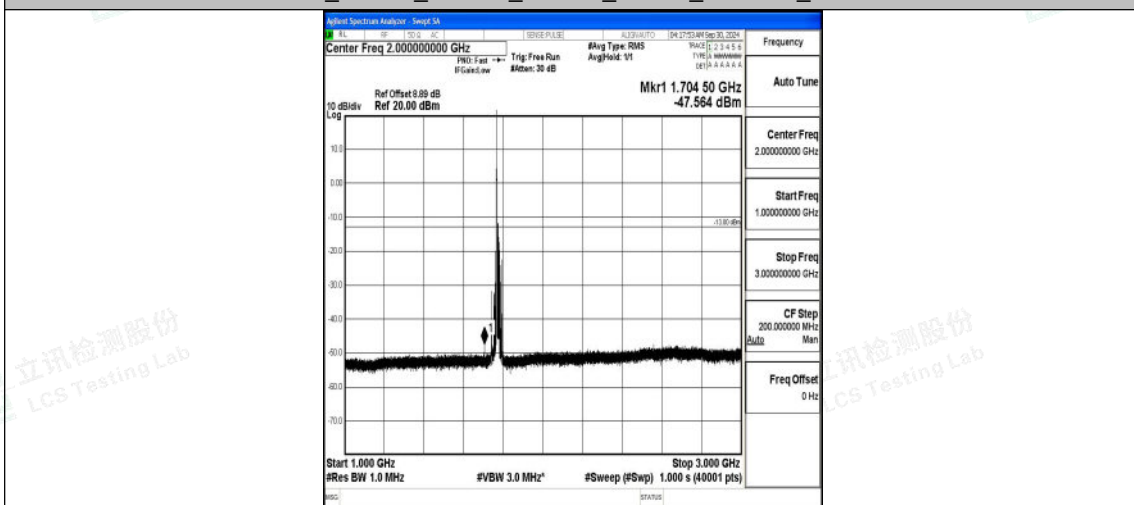

Band66_15MHz_16QAM_132597_1RB#0_1000~3000_1000~3000