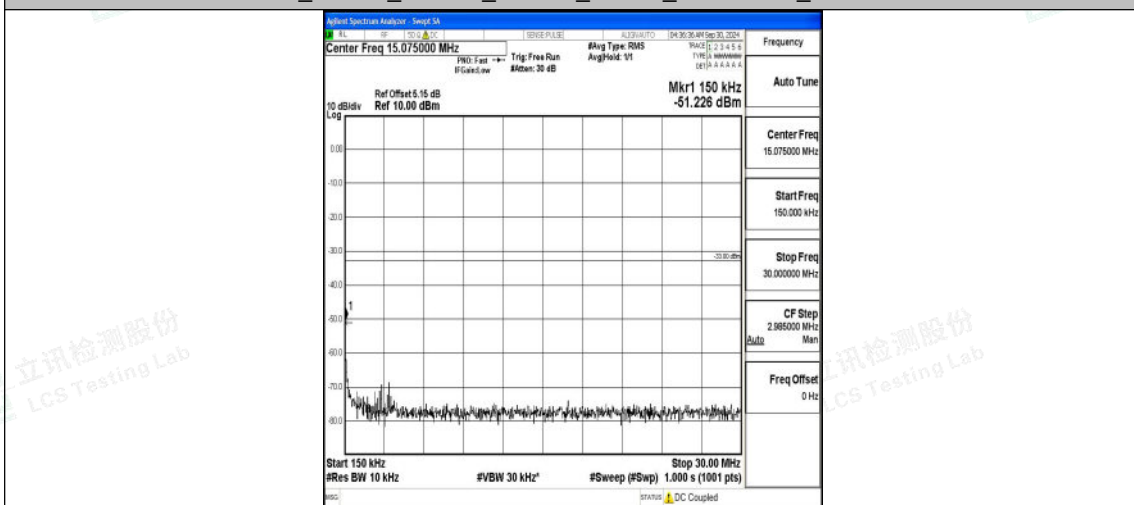

Band66_20MHz_16QAM_132322_1RB#0_0.15~30_0.15~30