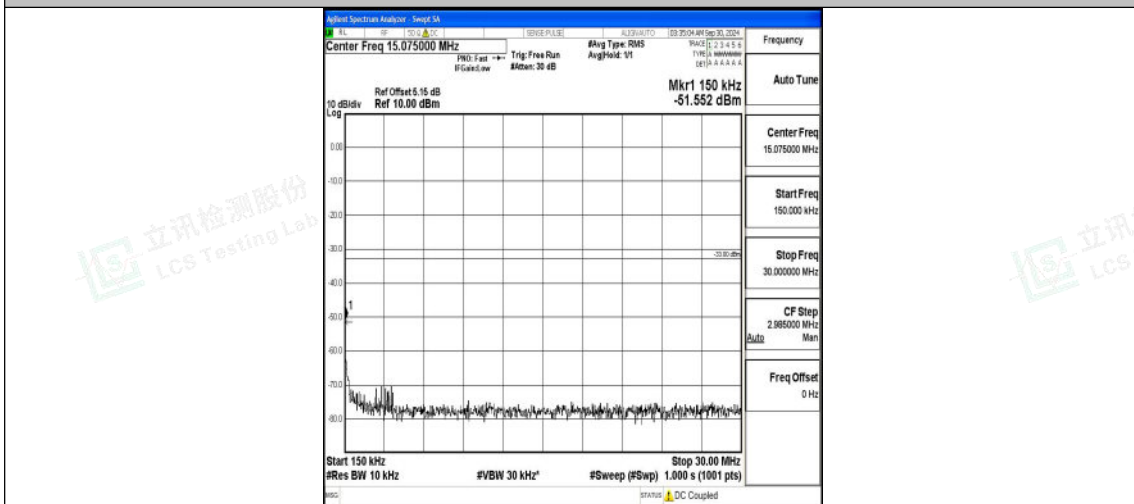

Band66_5MHz_QPSK_132322_1RB#0_0.15~30_0.15~30