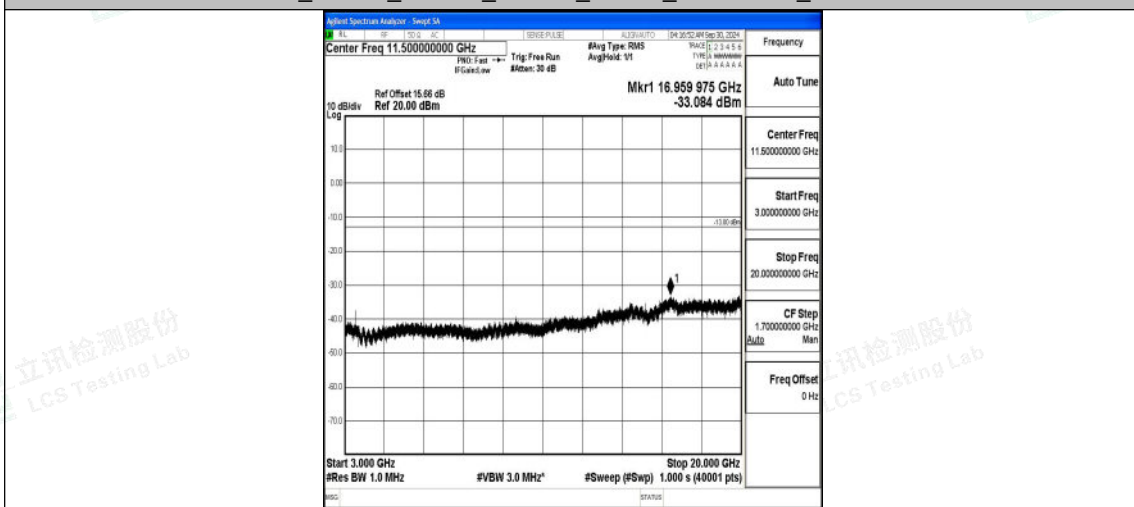

Band66_15MHz_QPSK_132322_1RB#0_3000~20000_3000~20000

Band66_15MHz_16QAM_132322_1RB#0_0.009~0.15_0.009~0.15

Band66_15MHz_16QAM_132322_1RB#0_0.15~30_0.15~30

Band66_15MHz_16QAM_132322_1RB#0_30~1000_30~1000

Band66_15MHz_16QAM_132322_1RB#0_1000~3000_1000~3000