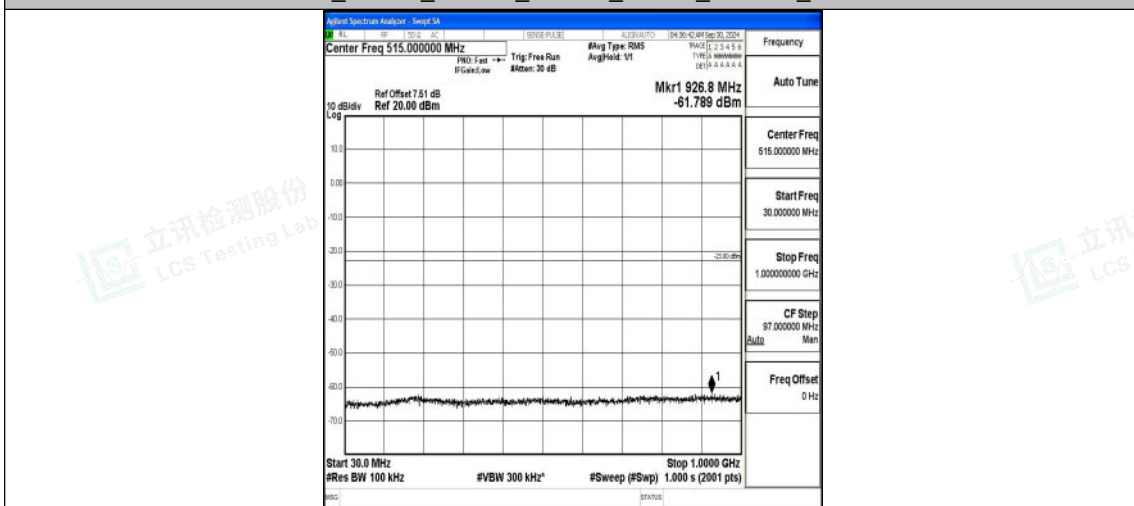

Band66_20MHz_16QAM_132322_1RB#0_30~1000_30~1000