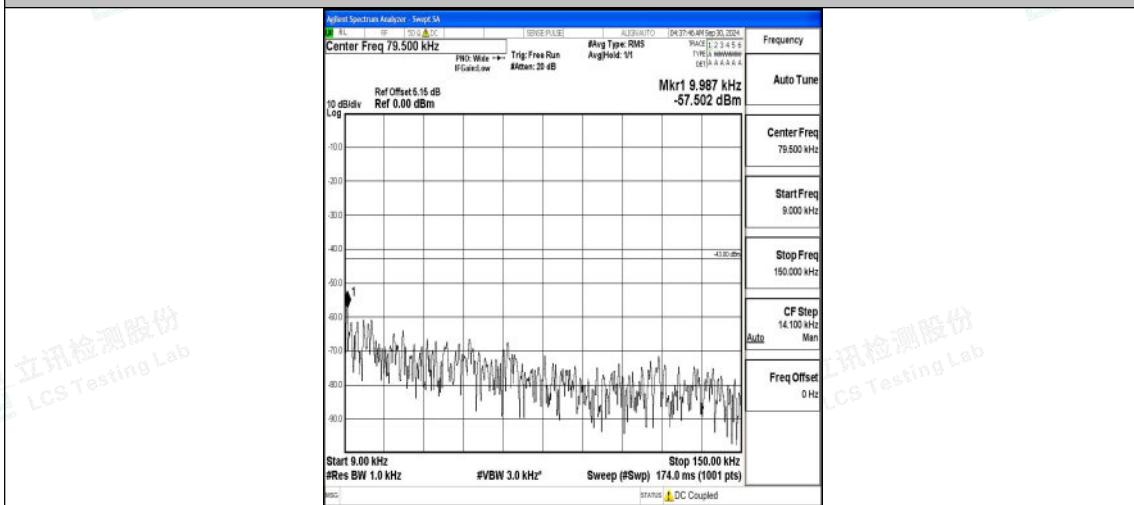

Band66_20MHz_16QAM_132572_1RB#0_0.009~0.15_0.009~0.15