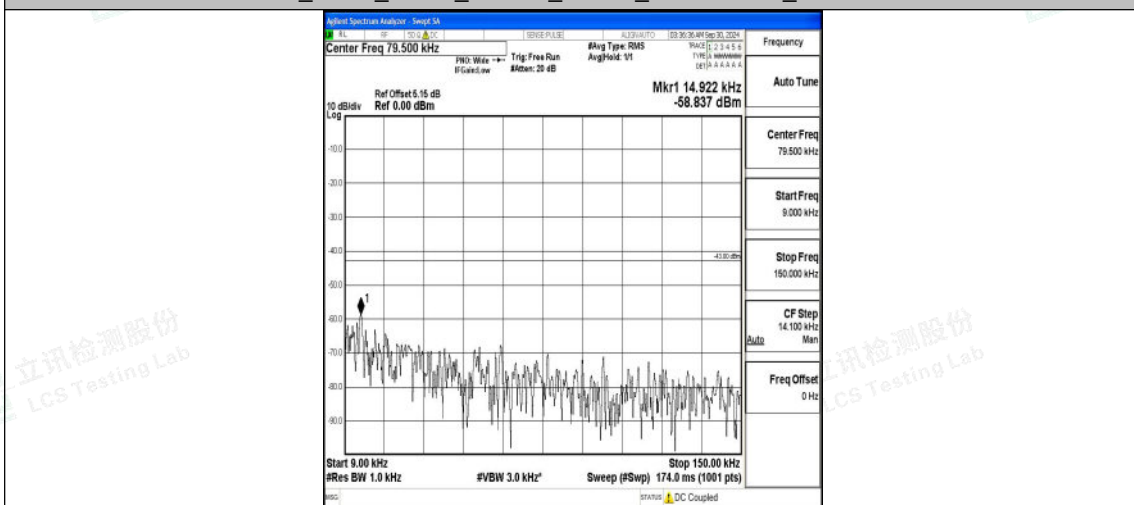

Band66_5MHz_QPSK_132647_1RB#0_1000~3000_1000~3000

Band66_5MHz_QPSK_132647_1RB#0_3000~20000_3000~20000

Band66_5MHz_16QAM_132647_1RB#0_0.009~0.15_0.009~0.15

Band66_5MHz_16QAM_132647_1RB#0_0.15~30_0.15~30

Shenzhen LCS Compliance Testing Laboratory Ltd.
 Add: 101, 201 Bldg A & 301 Bldg C, Juji Industrial Park Yabianxueziwei, Shajing Street, Baoan District, Shenzhen, 518000, China
 Tel: +(86) 0755-82591330 | E-mail: webmaster@lcs-cert.com | Web: www.lcs-cert.com
 Scan code to check authenticity