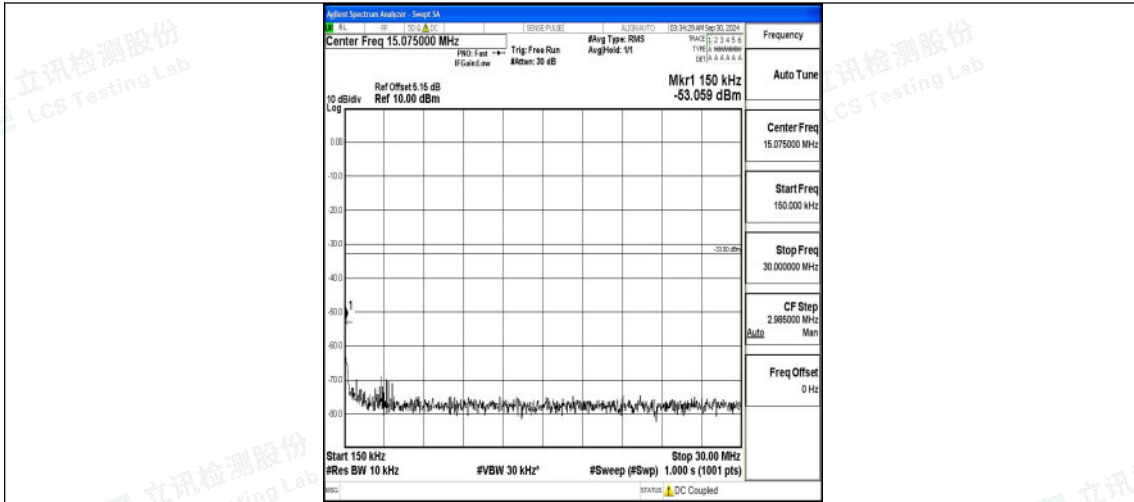

Band66_5MHz_16QAM_131997_1RB#0_0.15~30_0.15~30