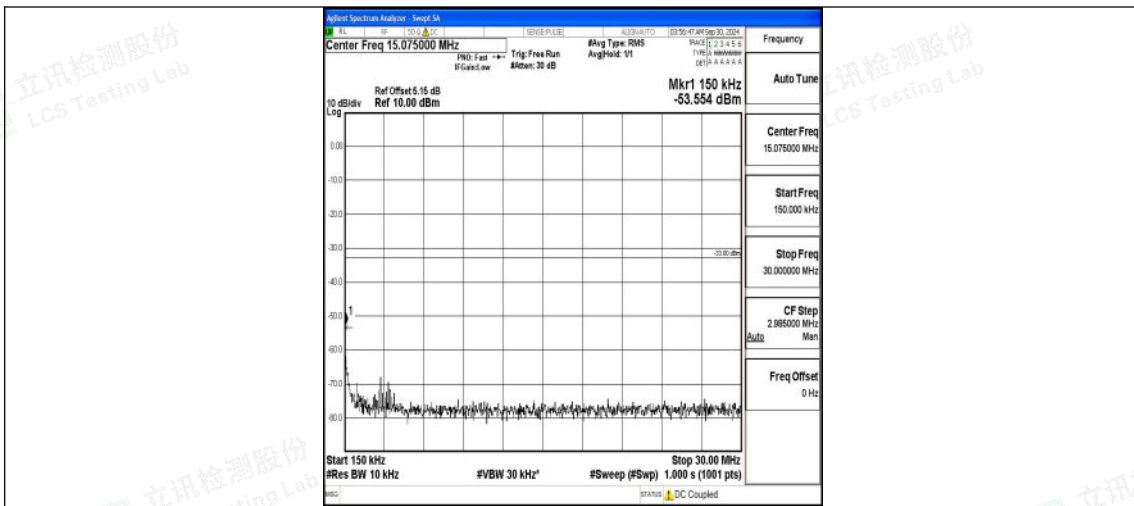

Band66_10MHz_QPSK_132622_1RB#0_0.15~30_0.15~30