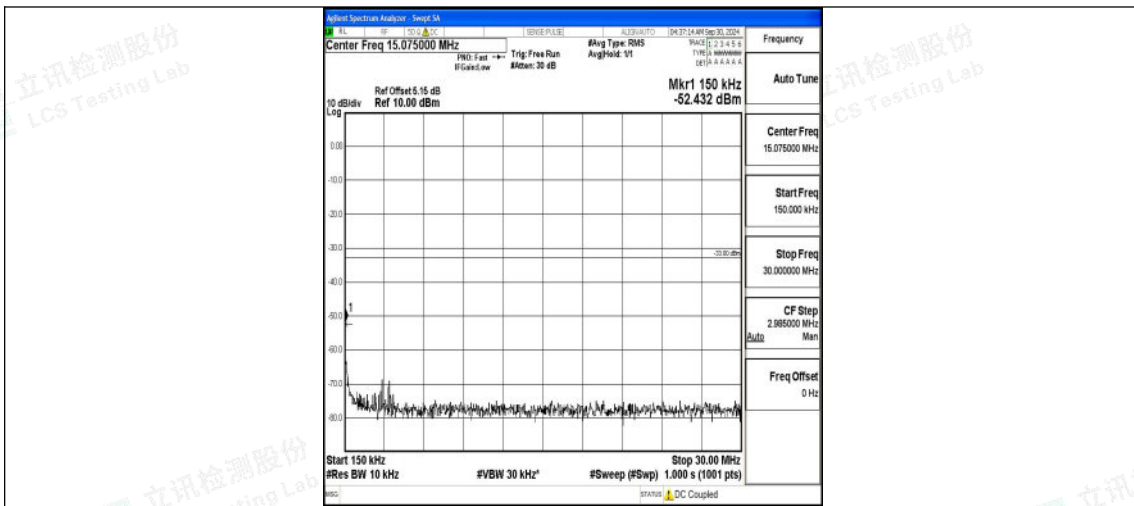

Band66_20MHz_QPSK_132572_1RB#0_0.15~30_0.15~30

Band66_20MHz_QPSK_132572_1RB#0_30~1000_30~1000

Band66_20MHz_QPSK_132572_1RB#0_1000~3000_1000~3000

Shenzhen LCS Compliance Testing Laboratory Ltd.
 Add: 101, 201 Bldg A & 301 Bldg C, Juji Industrial Park Yabianxueziwei, Shajing Street, Baoan District, Shenzhen, 518000, China
 Tel: +(86) 0755-82591330 | E-mail: webmaster@lcs-cert.com | Web: www.lcs-cert.com
 Scan code to check authenticity