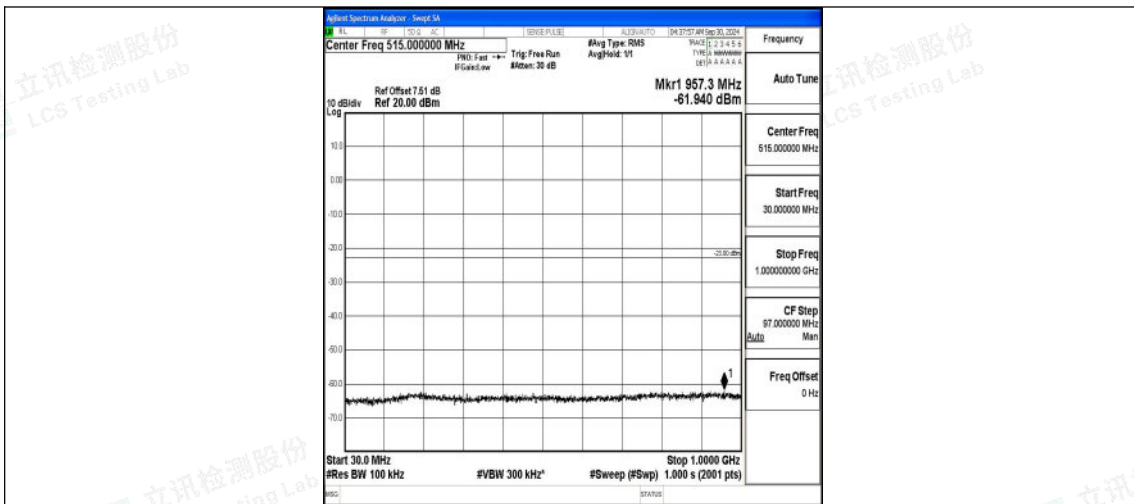

Band66_20MHz_16QAM_132572_1RB#0_30~1000_30~1000