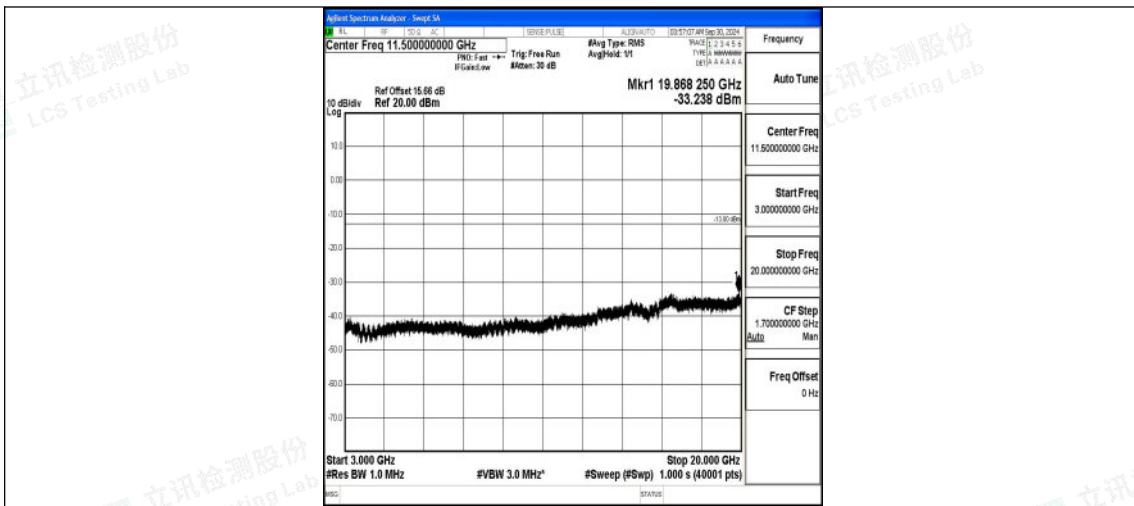

Band66_10MHz_QPSK_132622_1RB#0_3000~20000_3000~20000