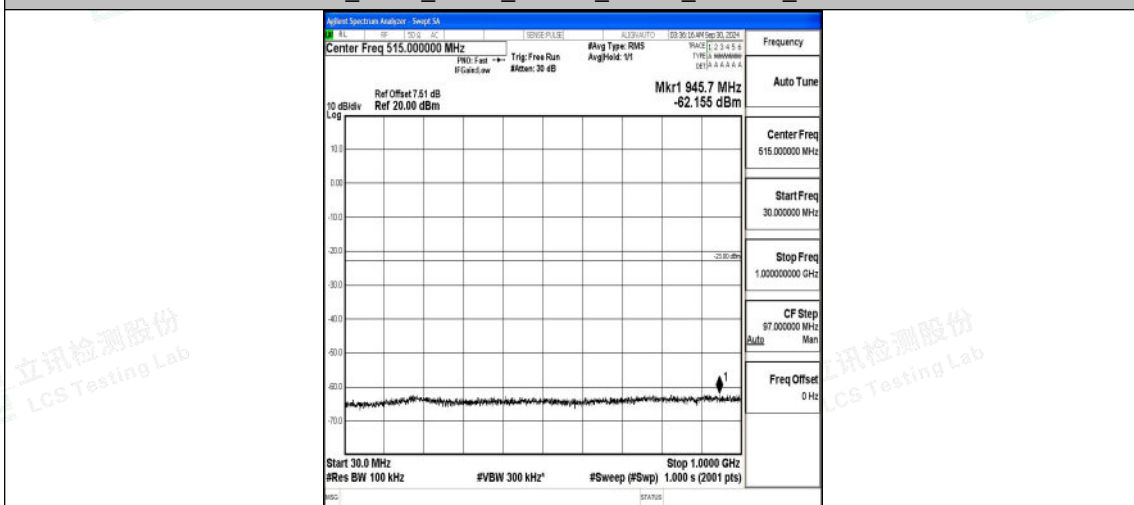

Band66_5MHz_QPSK_132647_1RB#0_30~1000_30~1000