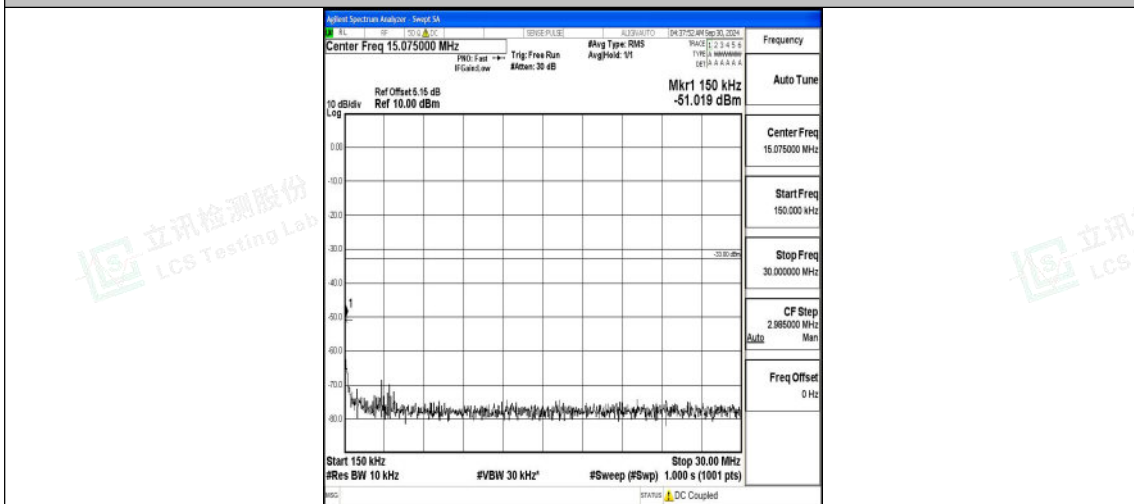

Band66_20MHz_16QAM_132572_1RB#0_0.15~30_0.15~30