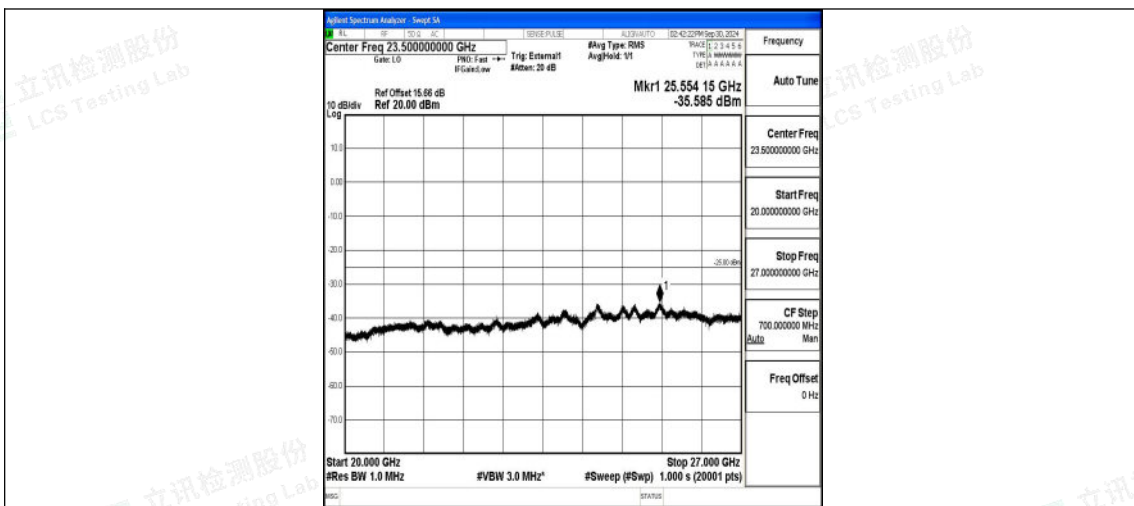

Band41_10MHz_16QAM_39700_1RB#0_20000~27000_20000~27000