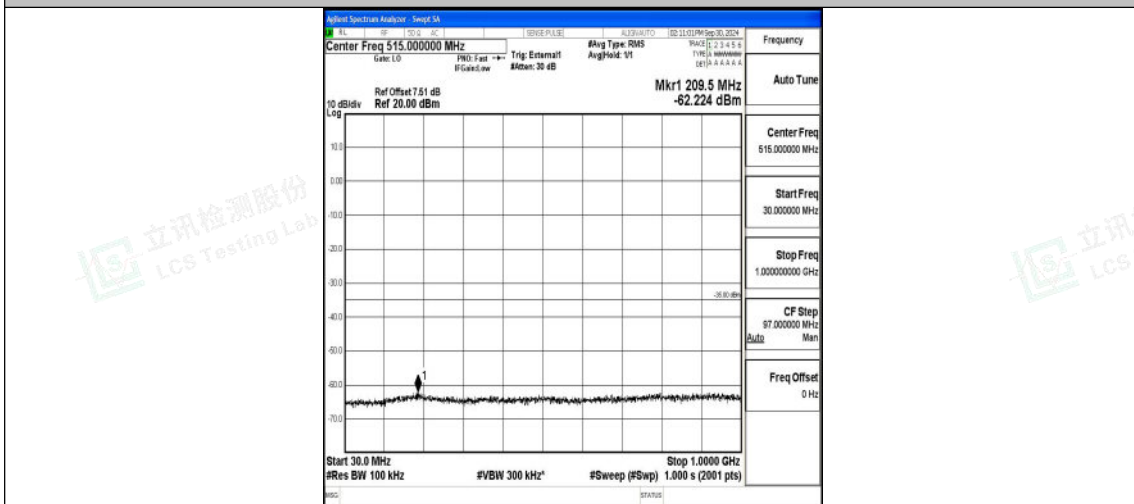

Band41_5MHz_16QAM_40620_1RB#0_0.009~0.15_0.009~0.15

Band41_5MHz_16QAM_40620_1RB#0_0.15~30_0.15~30

Band41_5MHz_16QAM_40620_1RB#0_30~1000_30~1000

Band41_5MHz_16QAM_40620_1RB#0_1000~20000_1000~20000

Band41_5MHz_16QAM_40620_1RB#0_20000~27000_20000~27000