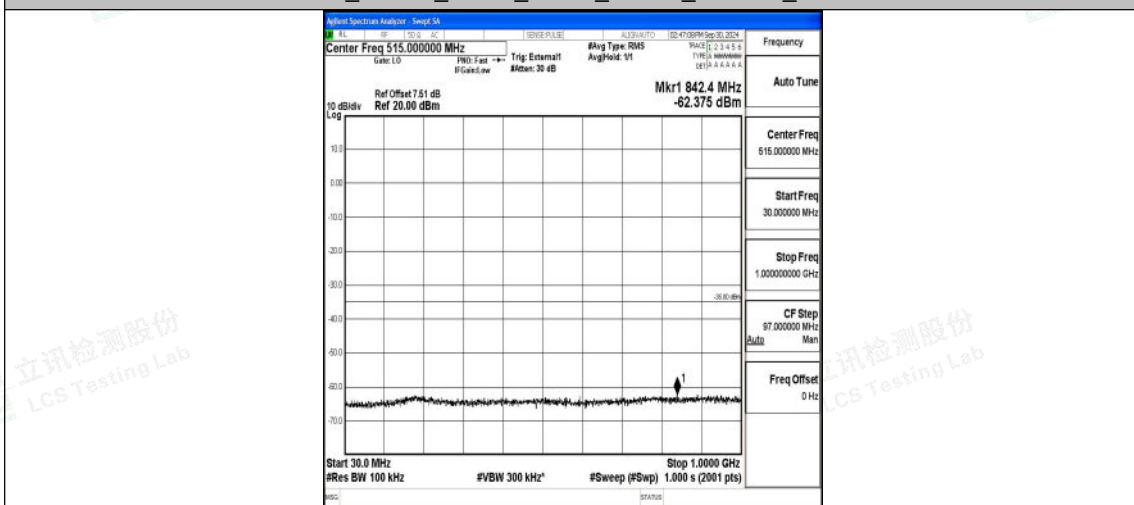

Band41_10MHz_QPSK_41540_1RB#0_30~1000_30~1000