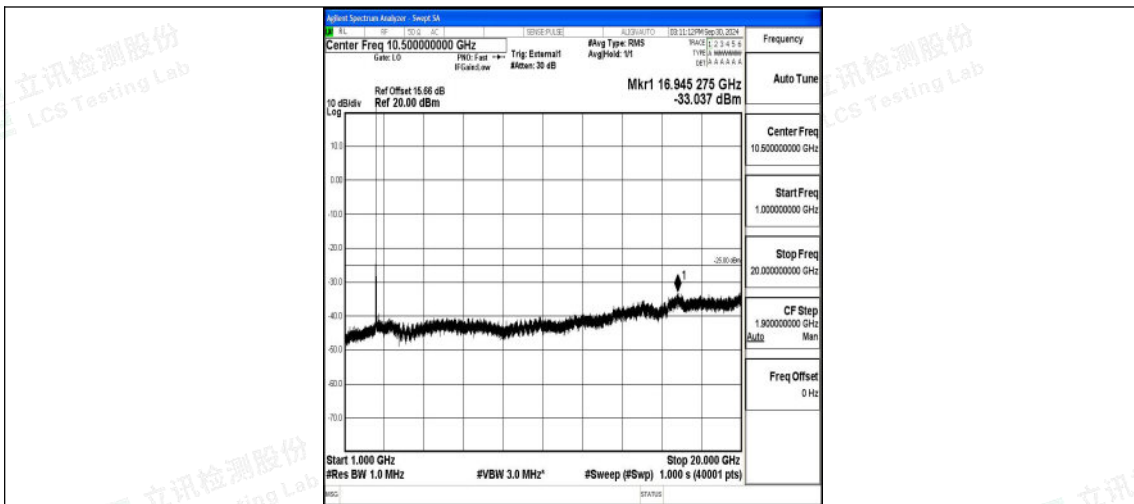

Band41_15MHz_QPSK_39725_1RB#0_0.15~30_0.15~30

Band41_15MHz_QPSK_39725_1RB#0_30~1000_30~1000

Shenzhen LCS Compliance Testing Laboratory Ltd.
 Add: 101, 201 Bldg A & 301 Bldg C, Juji Industrial Park Yabianxueziwei, Shajing Street, Baoan District, Shenzhen, 518000, China
 Tel: +(86) 0755-82591330 | E-mail: webmaster@lcs-cert.com | Web: www.lcs-cert.com
 Scan code to check authenticity