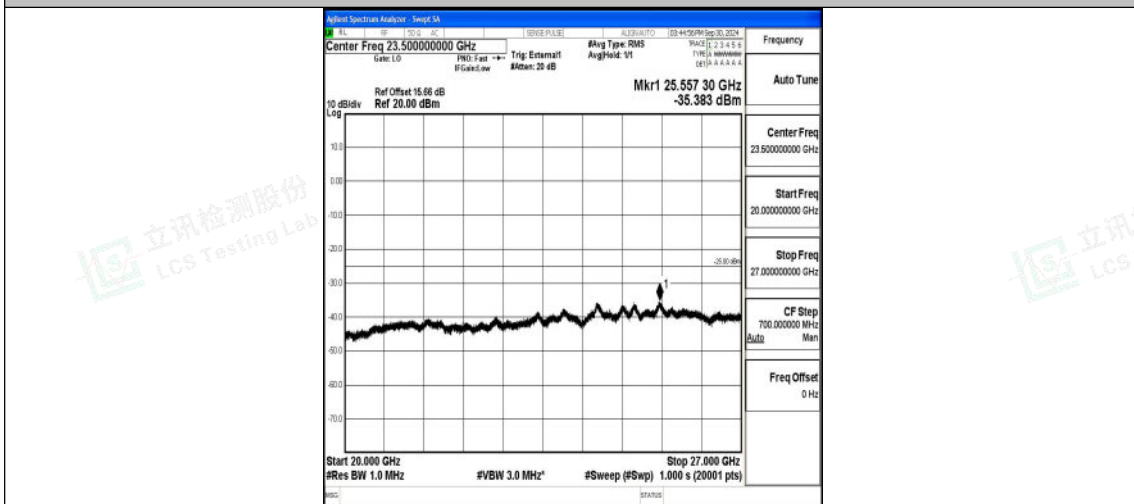

Band41_20MHz_QPSK_40620_1RB#0_0.15~30_0.15~30

Band41_20MHz_QPSK_40620_1RB#0_30~1000_30~1000

Band41_20MHz_QPSK_40620_1RB#0_1000~20000_1000~20000

Band41_20MHz_QPSK_40620_1RB#0_20000~27000_20000~27000

Band41_20MHz_16QAM_40620_1RB#0_0.009~0.15_0.009~0.15