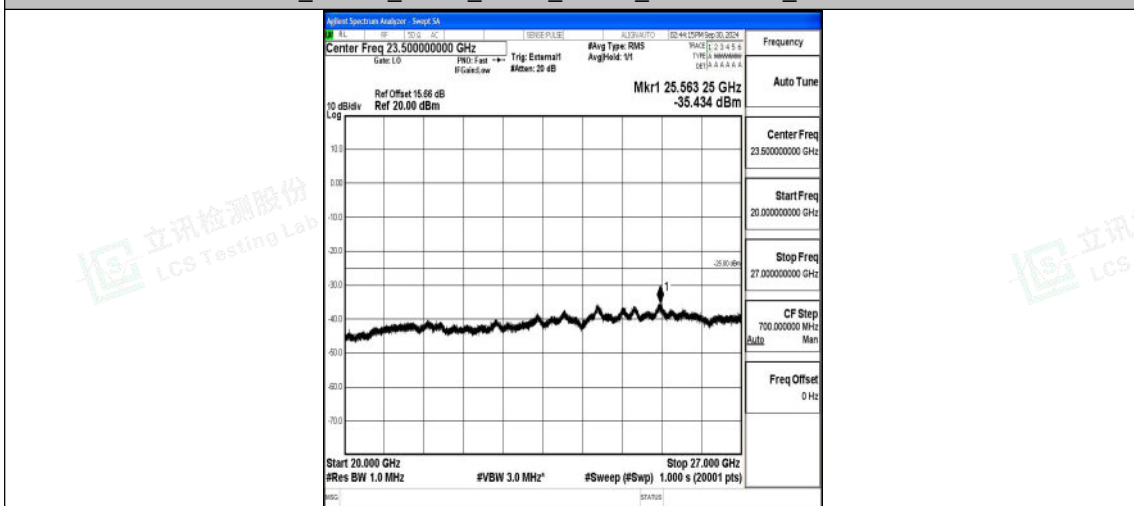

Band41_10MHz_QPSK_40620_1RB#0_0.15~30_0.15~30

Band41_10MHz_QPSK_40620_1RB#0_30~1000_30~1000

Band41_10MHz_QPSK_40620_1RB#0_1000~20000_1000~20000

Band41_10MHz_QPSK_40620_1RB#0_20000~27000_20000~27000

Band41_10MHz_16QAM_40620_1RB#0_0.009~0.15_0.009~0.15