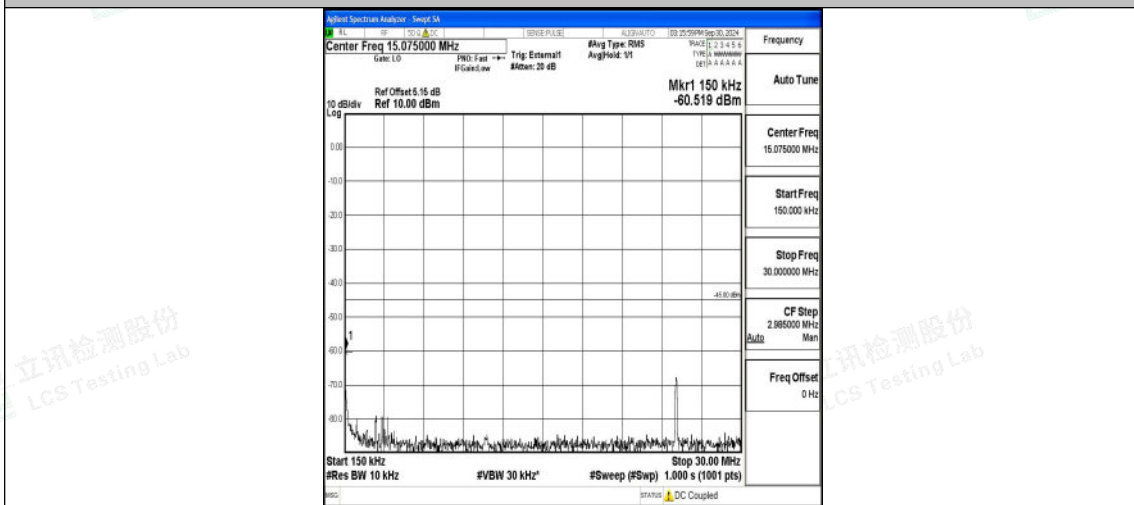

Band41_15MHz_QPSK_40620_1RB#0_0.15~30_0.15~30

Band41_15MHz_QPSK_40620_1RB#0_30~1000_30~1000

Band41_15MHz_QPSK_40620_1RB#0_1000~20000_1000~20000

Band41_15MHz_QPSK_40620_1RB#0_20000~27000_20000~27000

Band41_15MHz_16QAM_40620_1RB#0_0.009~0.15_0.009~0.15