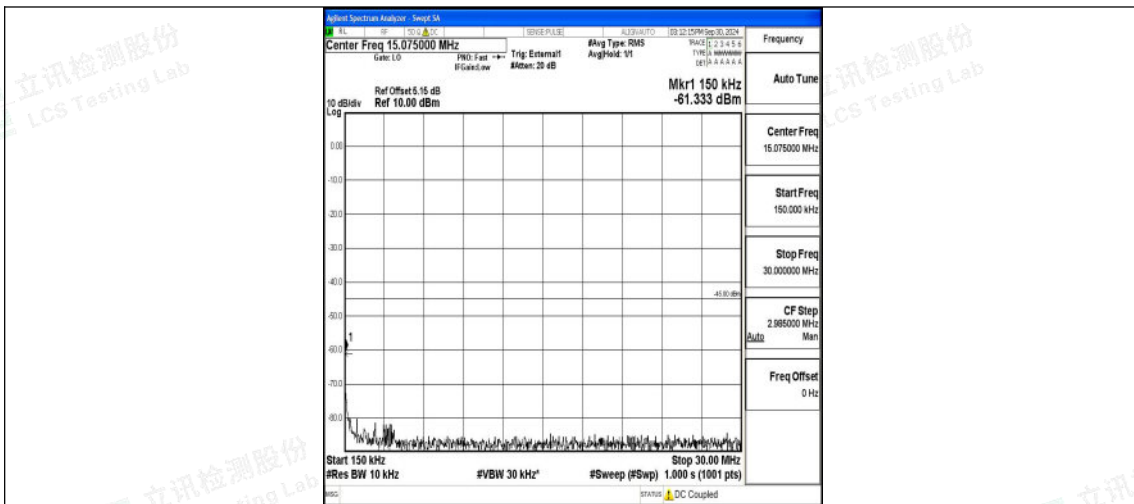

Band41_15MHz_16QAM_39725_1RB#0_0.15~30_0.15~30