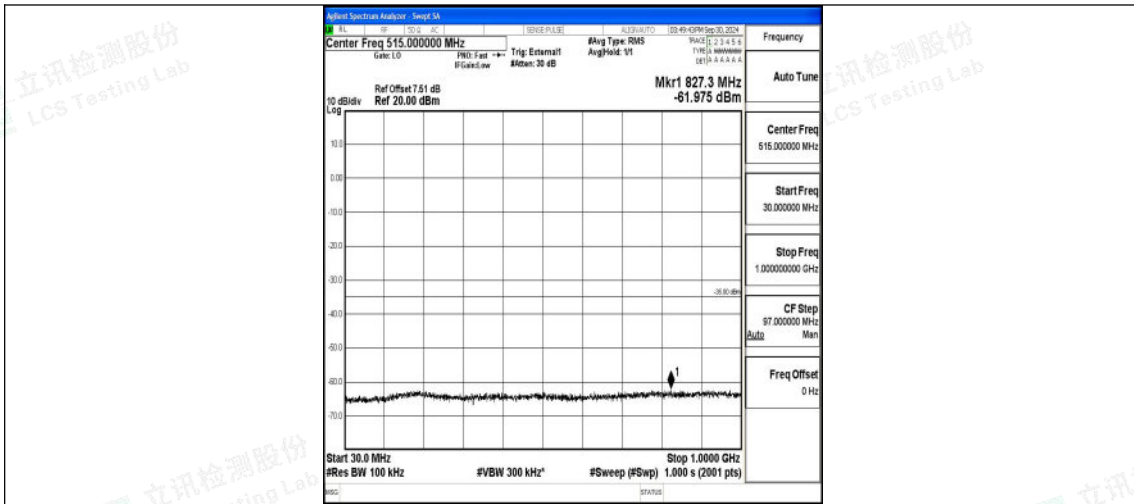

Band41_20MHz_16QAM_41490_1RB#0_30~1000_30~1000