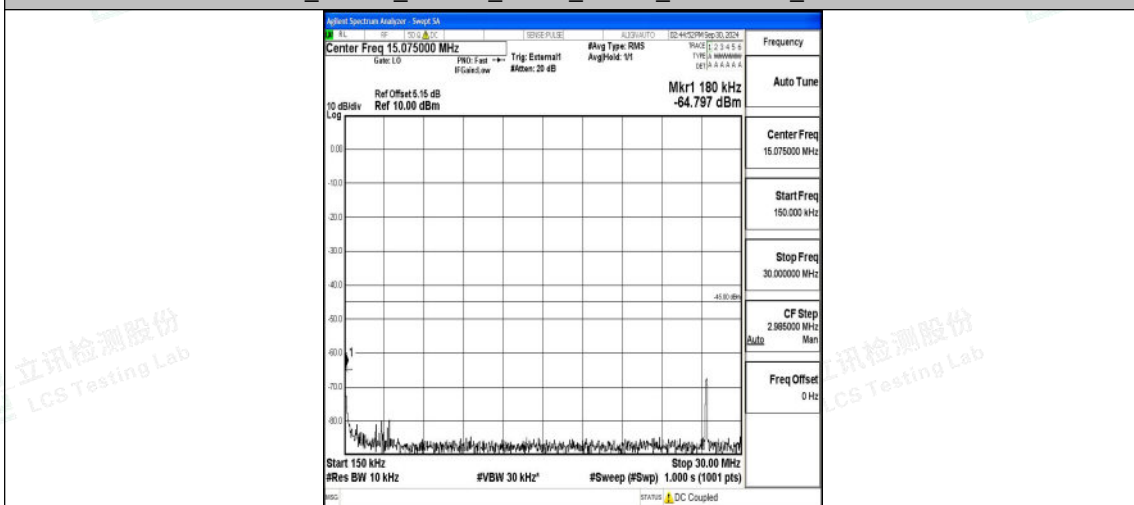

Band41_10MHz_QPSK_40620_1RB#0_0.15~30_0.15~30

Band41_10MHz_QPSK_40620_1RB#0_30~1000_30~1000

Band41_10MHz_QPSK_40620_1RB#0_1000~20000_1000~20000

Band41_10MHz_QPSK_40620_1RB#0_20000~27000_20000~27000

Band41_10MHz_16QAM_40620_1RB#0_0.009~0.15_0.009~0.15