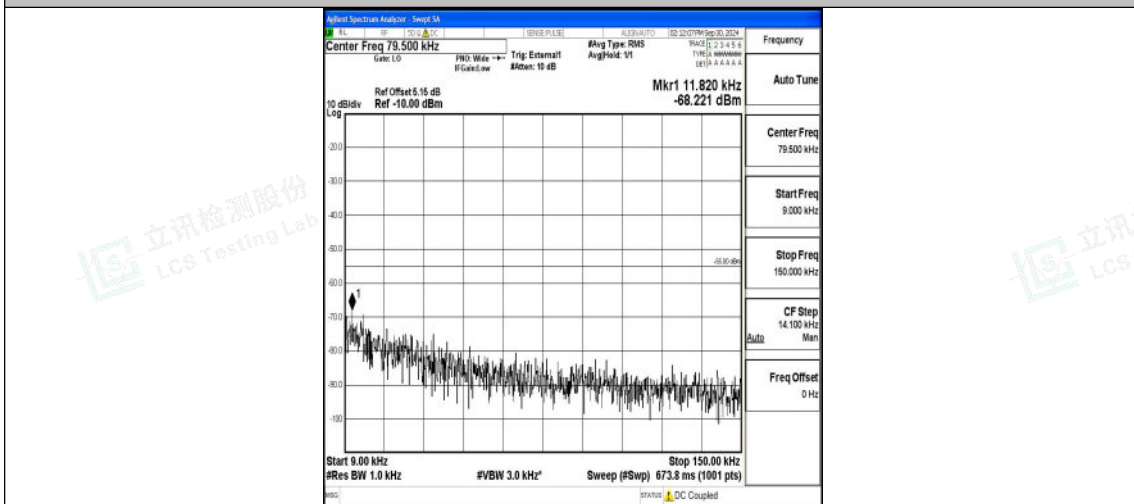

Band41_5MHz_16QAM_40620_1RB#0_0.009~0.15_0.009~0.15

Band41_5MHz_16QAM_40620_1RB#0_0.15~30_0.15~30

Band41_5MHz_16QAM_40620_1RB#0_30~1000_30~1000

Band41_5MHz_16QAM_40620_1RB#0_1000~20000_1000~20000

Band41_5MHz_16QAM_40620_1RB#0_20000~27000_20000~27000