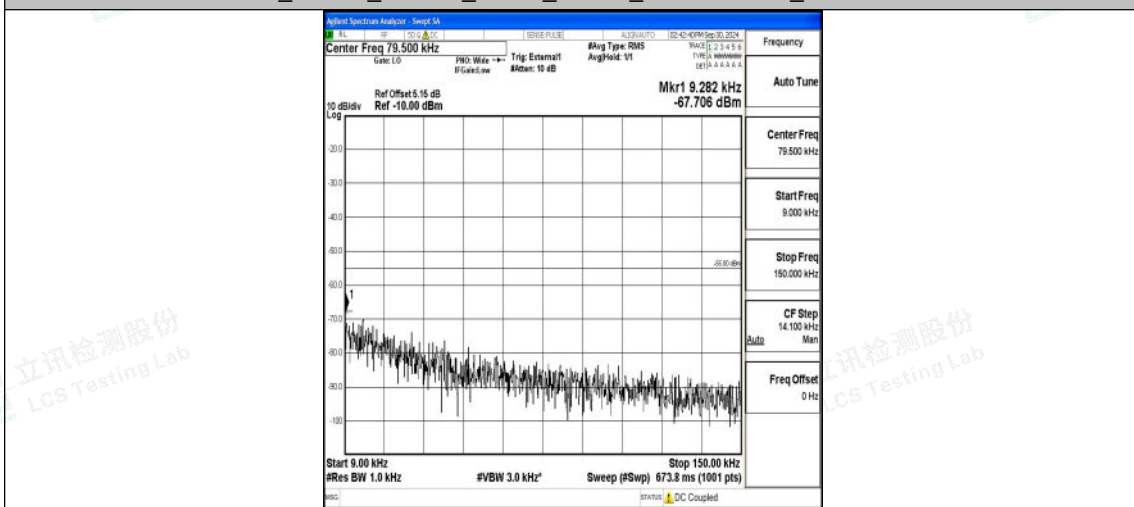

Band41_10MHz_16QAM_39700_1RB#0_30~1000_30~1000

Band41_10MHz_16QAM_39700_1RB#0_1000~20000_1000~20000

Band41_10MHz_16QAM_39700_1RB#0_20000~27000_20000~27000

Band41_10MHz_QPSK_40620_1RB#0_0.009~0.15_0.009~0.15