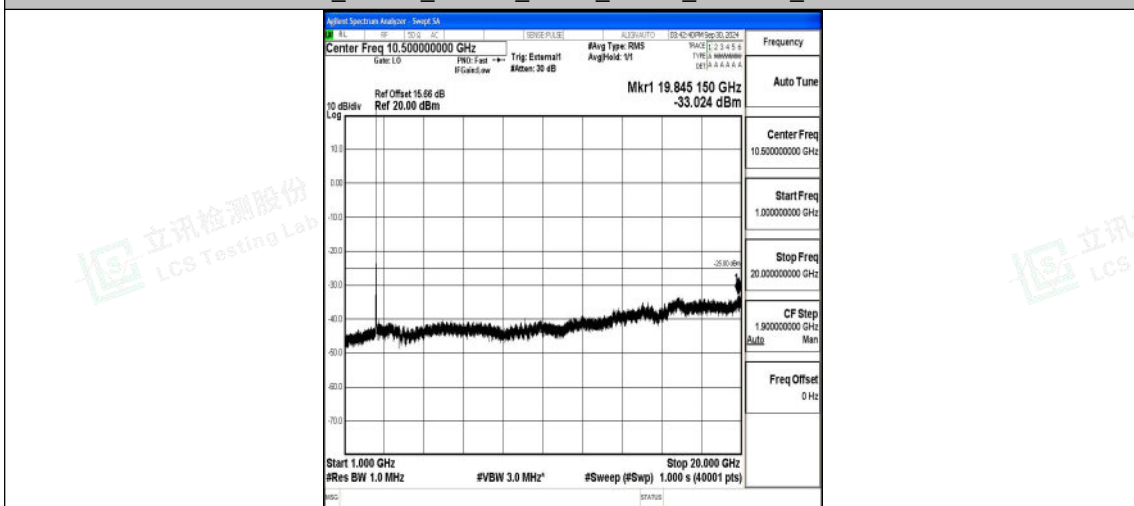

Band41_20MHz_16QAM_39750_1RB#0_1000~20000_1000~20000