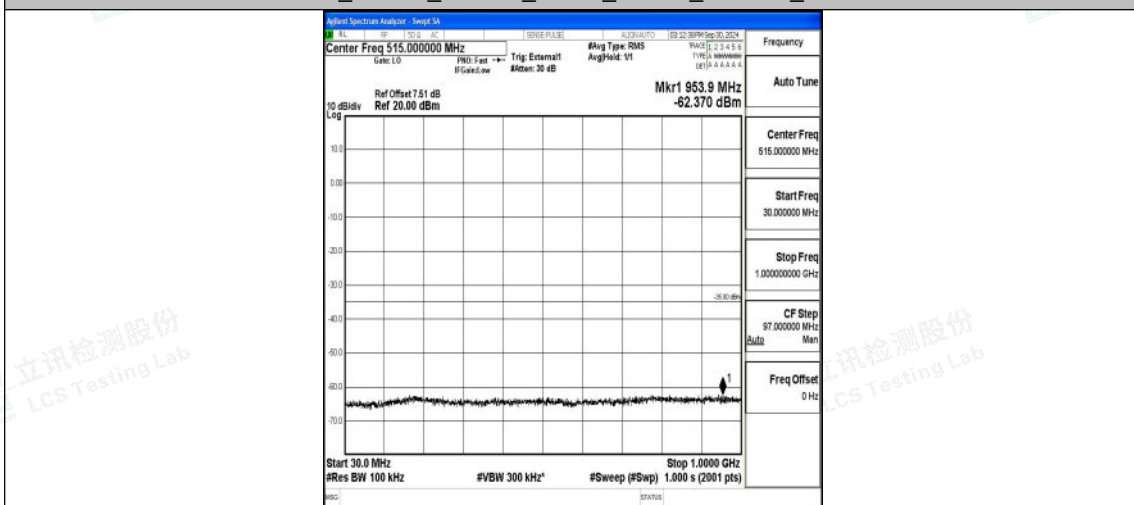

Band41_15MHz_QPSK_39725_1RB#0_1000~20000_1000~20000

Band41_15MHz_QPSK_39725_1RB#0_20000~27000_20000~27000

Band41_15MHz_16QAM_39725_1RB#0_0.009~0.15_0.009~0.15

Band41_15MHz_16QAM_39725_1RB#0_0.15~30_0.15~30