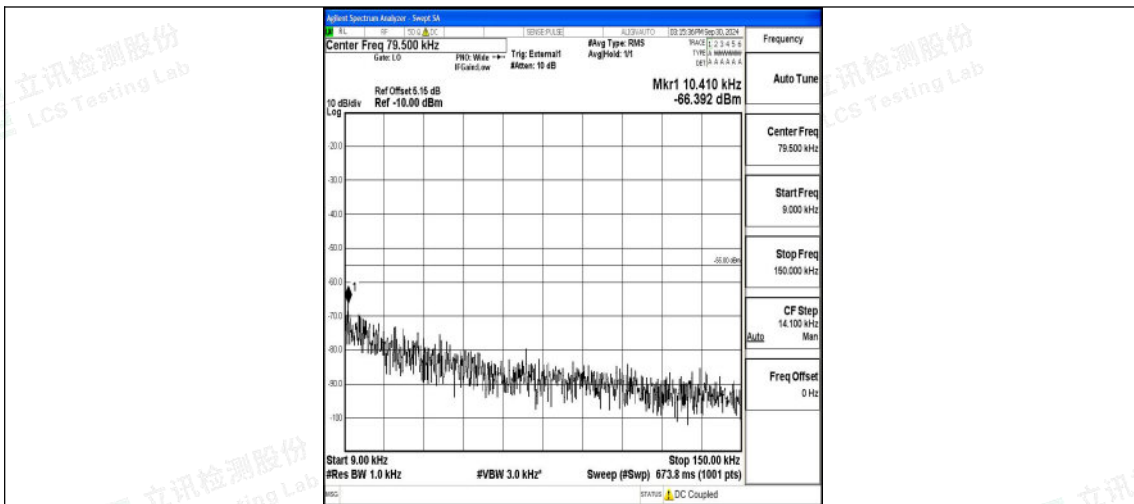

Band41_15MHz_QPSK_40620_1RB#0_0.15~30_0.15~30

Band41_15MHz_QPSK_40620_1RB#0_30~1000_30~1000

Band41_15MHz_QPSK_40620_1RB#0_1000~20000_1000~20000

Band41_15MHz_QPSK_40620_1RB#0_20000~27000_20000~27000

Band41_15MHz_16QAM_40620_1RB#0_0.009~0.15_0.009~0.15