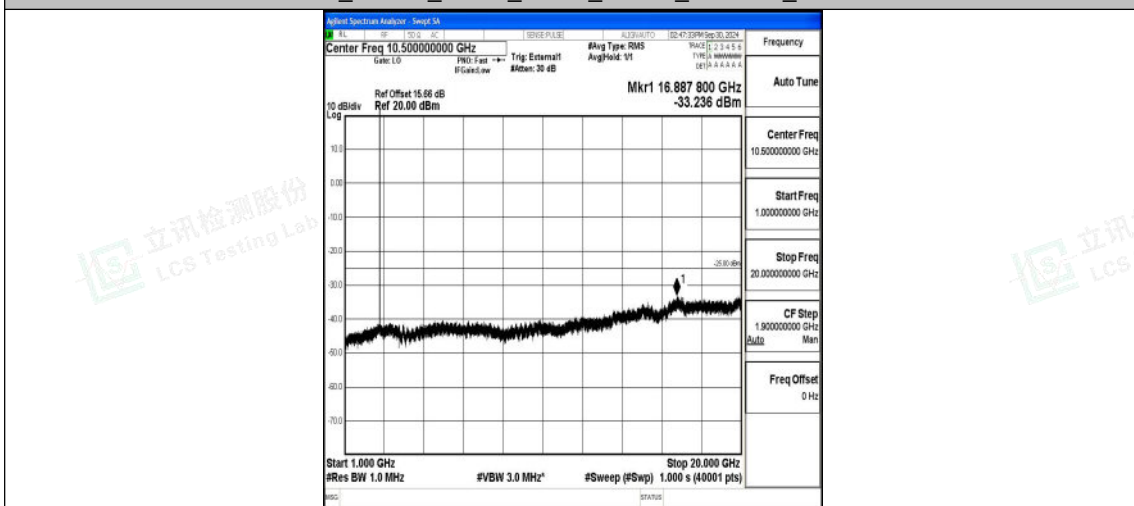

Band41_10MHz_QPSK_41540_1RB#0_1000~20000_1000~20000