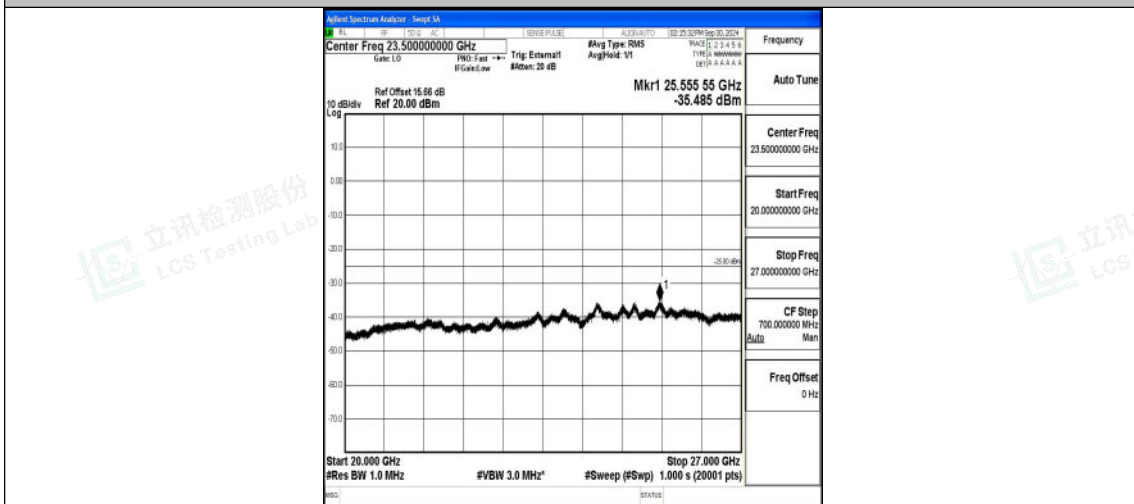

Band41_5MHz_16QAM_41565_1RB#0_20000~27000_20000~27000