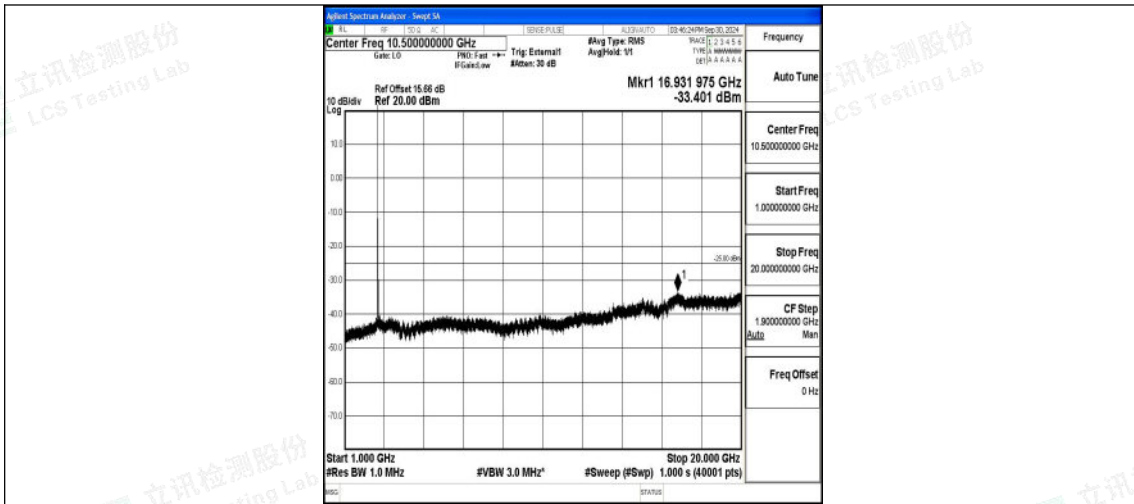

Band41_20MHz_16QAM_40620_1RB#0_1000~20000_1000~20000