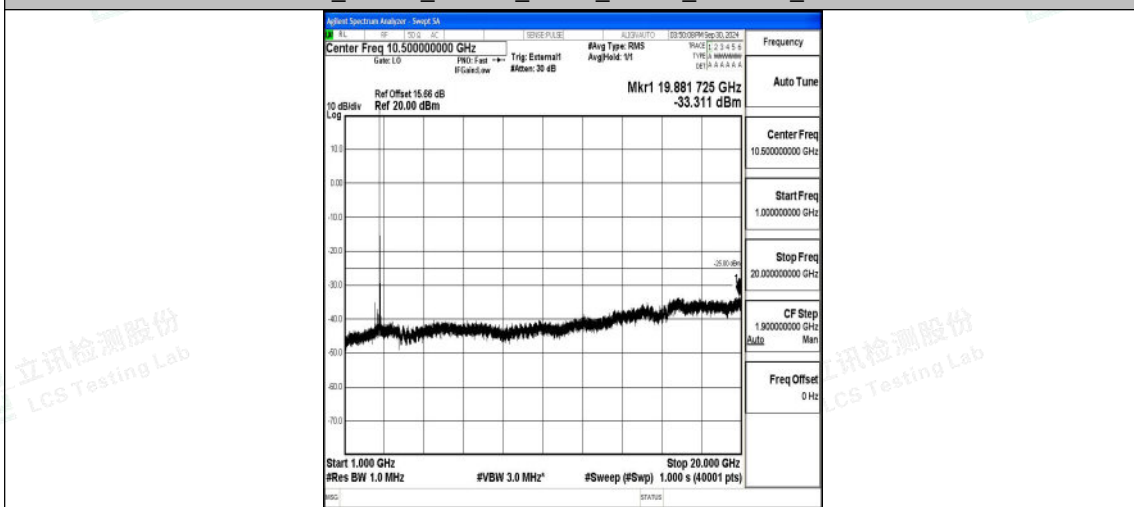

Band41_20MHz_16QAM_41490_1RB#0_1000~20000_1000~20000