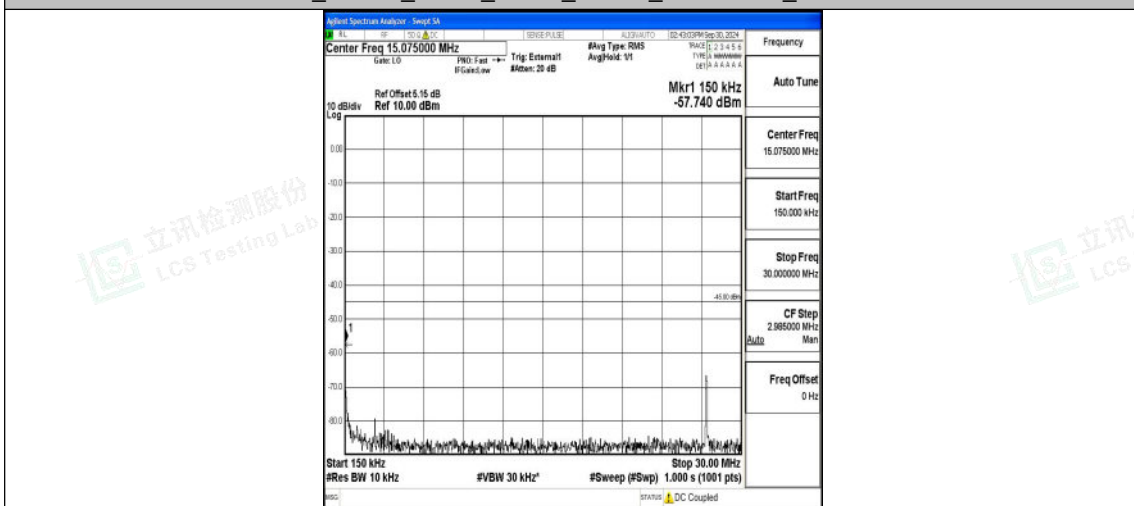

Band41_10MHz_16QAM_39700_1RB#0_30~1000_30~1000

Band41_10MHz_16QAM_39700_1RB#0_1000~20000_1000~20000

Band41_10MHz_16QAM_39700_1RB#0_20000~27000_20000~27000

Band41_10MHz_QPSK_40620_1RB#0_0.009~0.15_0.009~0.15