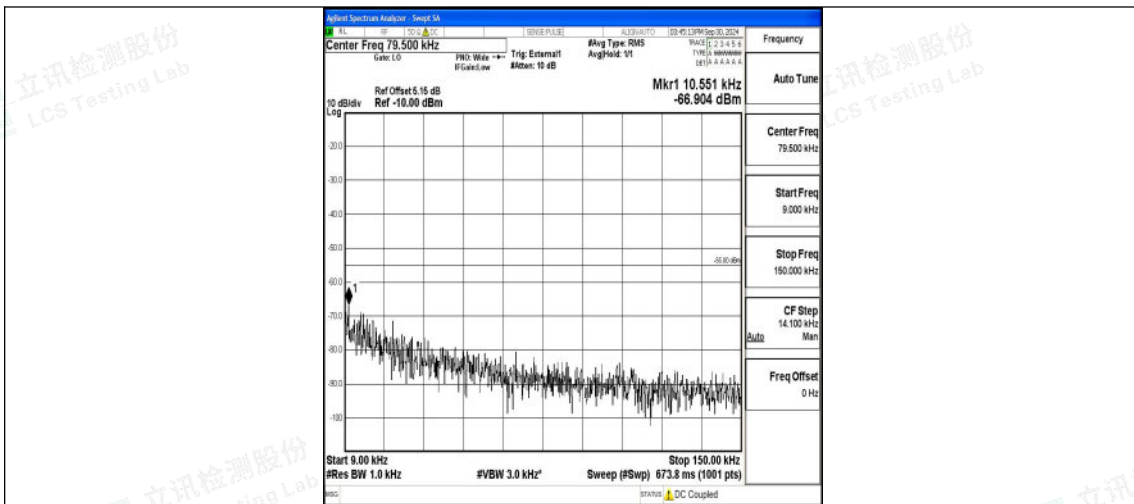

Band41_20MHz_QPSK_40620_1RB#0_0.15~30_0.15~30

Band41_20MHz_QPSK_40620_1RB#0_30~1000_30~1000

Band41_20MHz_QPSK_40620_1RB#0_1000~20000_1000~20000

Band41_20MHz_QPSK_40620_1RB#0_20000~27000_20000~27000

Band41_20MHz_16QAM_40620_1RB#0_0.009~0.15_0.009~0.15