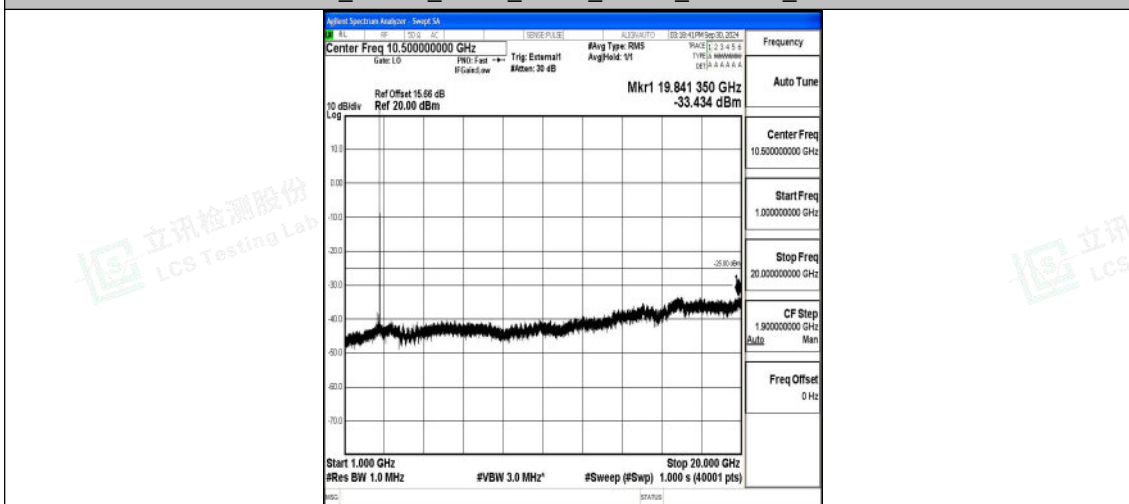

Band41_15MHz_QPSK_41515_1RB#0_1000~20000_1000~20000