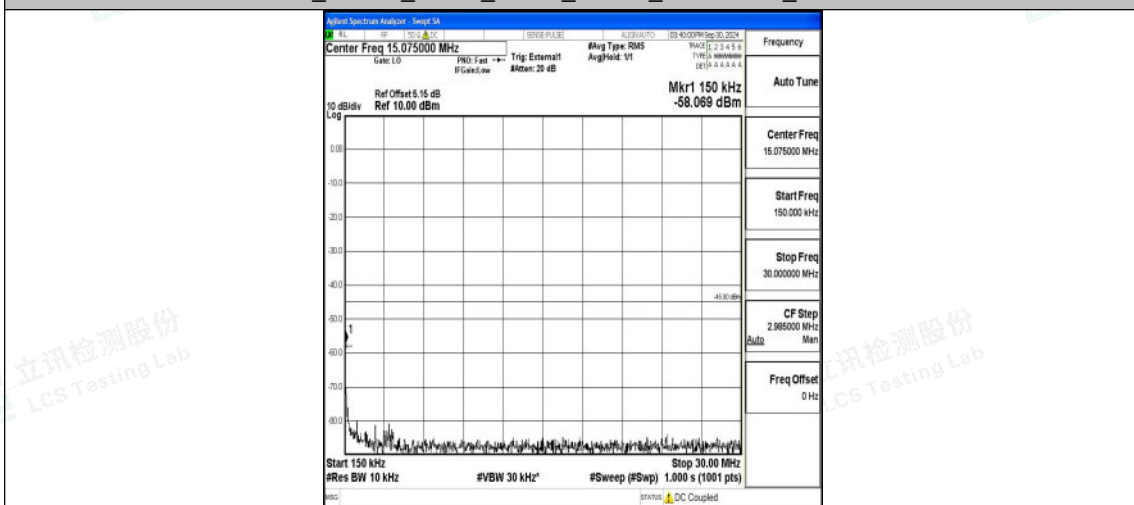

Band41_20MHz_QPSK_39750_1RB#0_0.15~30_0.15~30

Band41_20MHz_QPSK_39750_1RB#0_30~1000_30~1000

Shenzhen LCS Compliance Testing Laboratory Ltd.
 Add: 101, 201 Bldg A & 301 Bldg C, Juji Industrial Park Yabianxueziwei, Shajing Street, Baoan District, Shenzhen, 518000, China
 Tel: +(86) 0755-82591330 | E-mail: webmaster@lcs-cert.com | Web: www.lcs-cert.com
 Scan code to check authenticity