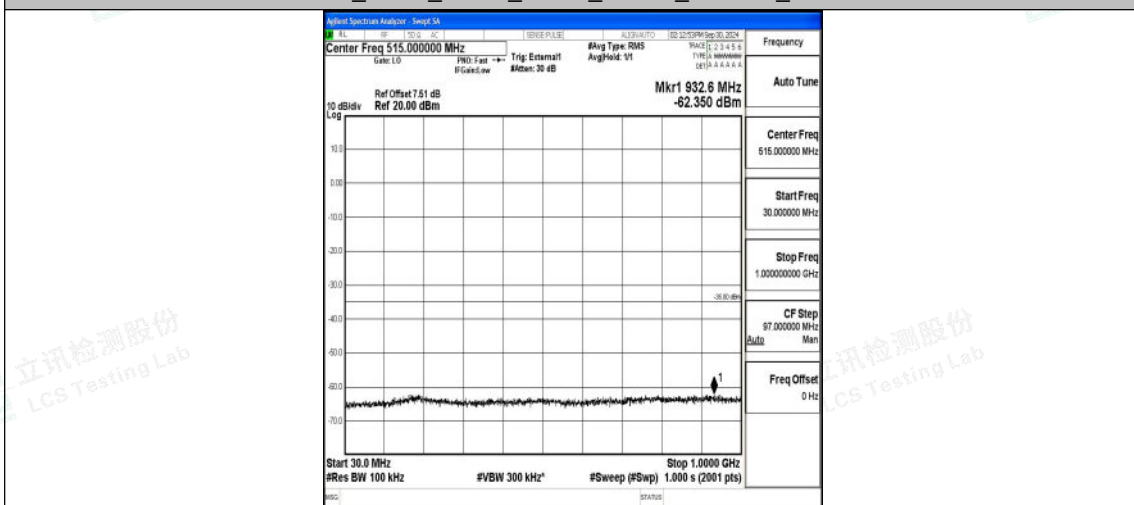

Band41_5MHz_QPSK_41565_1RB#0_30~1000_30~1000