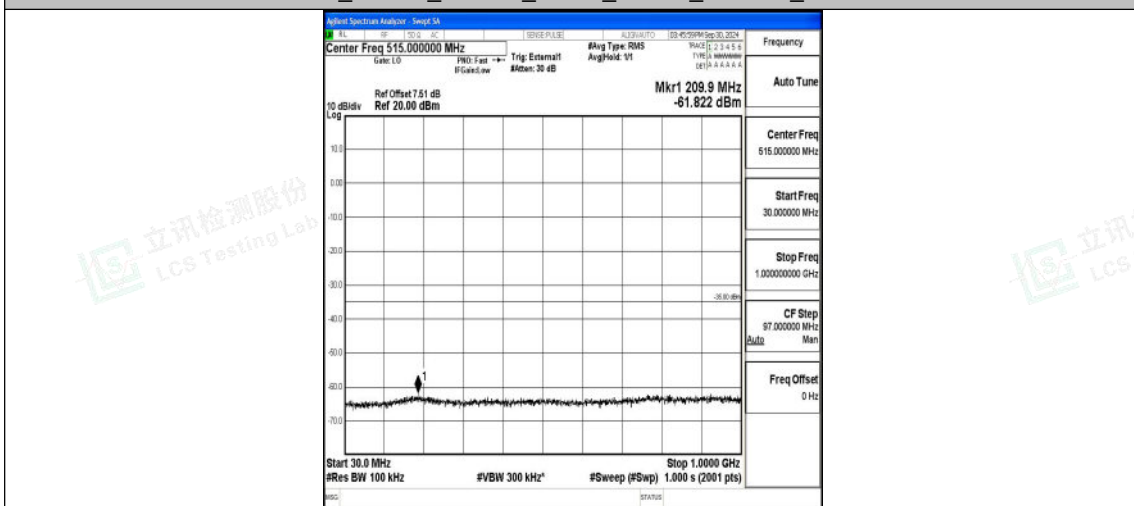

Band41_20MHz_16QAM_40620_1RB#0_30~1000_30~1000

Shenzhen LCS Compliance Testing Laboratory Ltd.
Add: 101, 201 Bldg A & 301 Bldg C, Juji Industrial Park Yabianxueziwei, Shajing Street, Baoan District, Shenzhen, 518000, China
Tel: +(86) 0755-82591330 | E-mail: webmaster@lcs-cert.com | Web: www.lcs-cert.com
Scan code to check authenticity