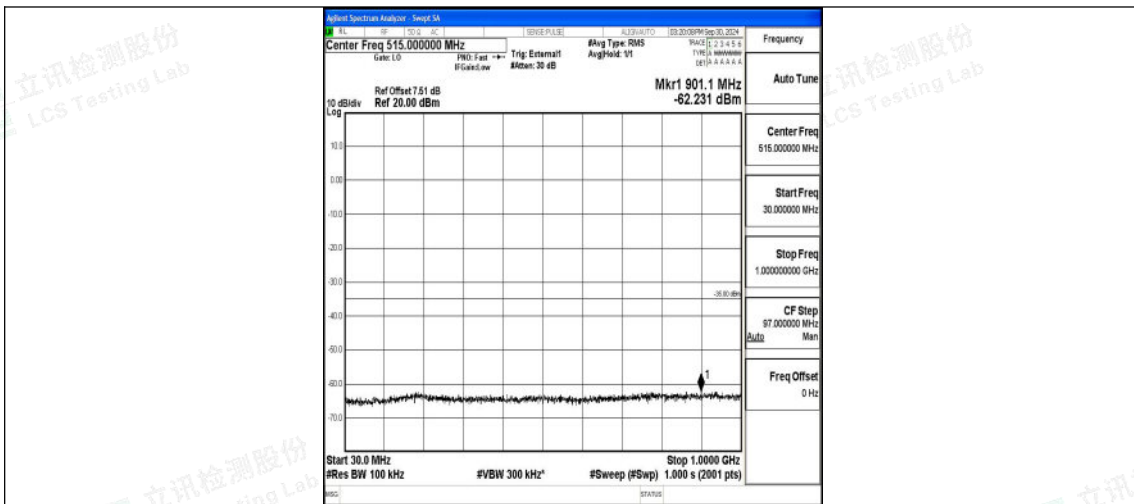

Band41_15MHz_16QAM_41515_1RB#0_30~1000_30~1000