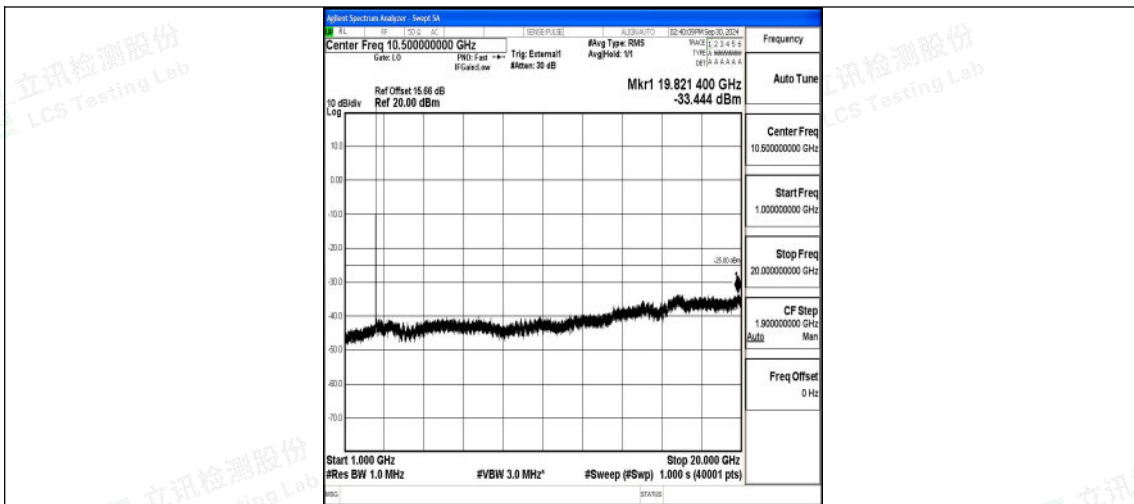

Band41_10MHz_QPSK_39700_1RB#0_0.009~0.15_0.009~0.15

Band41_10MHz_QPSK_39700_1RB#0_0.15~30_0.15~30

Band41_10MHz_QPSK_39700_1RB#0_30~1000_30~1000

Shenzhen LCS Compliance Testing Laboratory Ltd.
 Add: 101, 201 Bldg A & 301 Bldg C, Juji Industrial Park Yabianxueziwei, Shajing Street, Baoan District, Shenzhen, 518000, China
 Tel: +(86) 0755-82591330 | E-mail: webmaster@lcs-cert.com | Web: www.lcs-cert.com
 Scan code to check authenticity