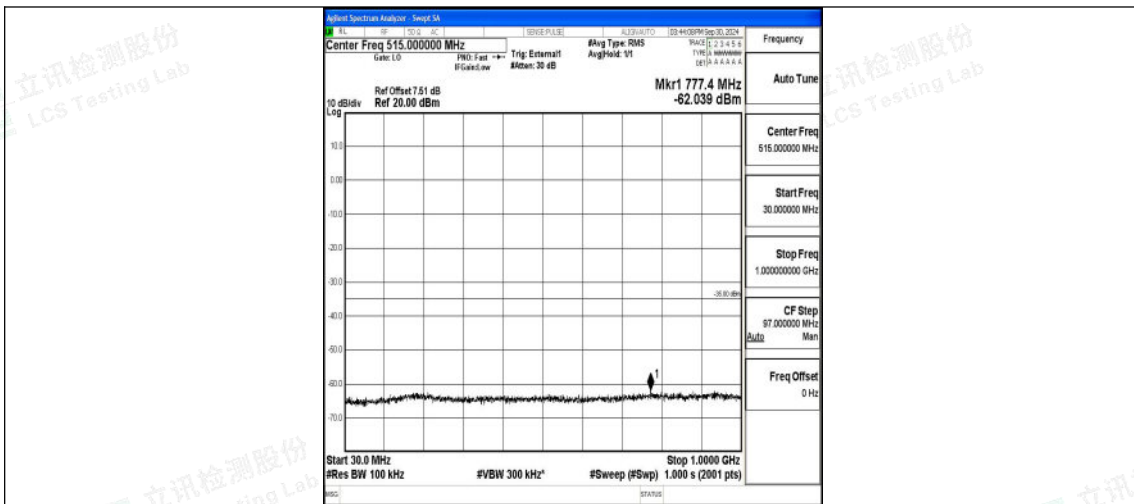

Band41_20MHz_QPSK_40620_1RB#0_30~1000_30~1000