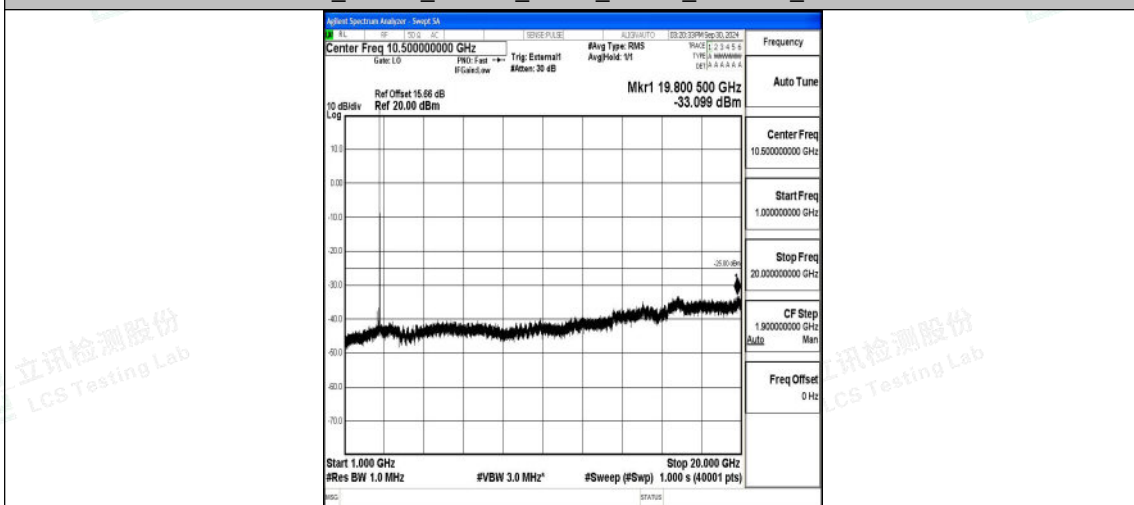

Band41_15MHz_16QAM_41515_1RB#0_1000~20000_1000~20000