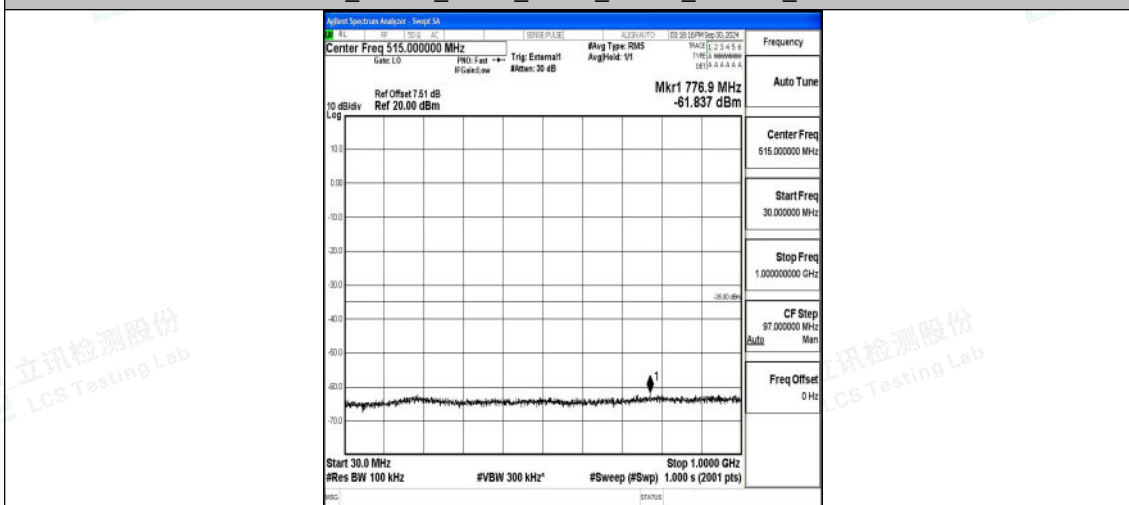

Band41_15MHz_16QAM_40620_1RB#0_1000~20000_1000~20000

Band41_15MHz_16QAM_40620_1RB#0_20000~27000_20000~27000

Band41_15MHz_QPSK_41515_1RB#0_0.009~0.15_0.009~0.15

Band41_15MHz_QPSK_41515_1RB#0_0.15~30_0.15~30