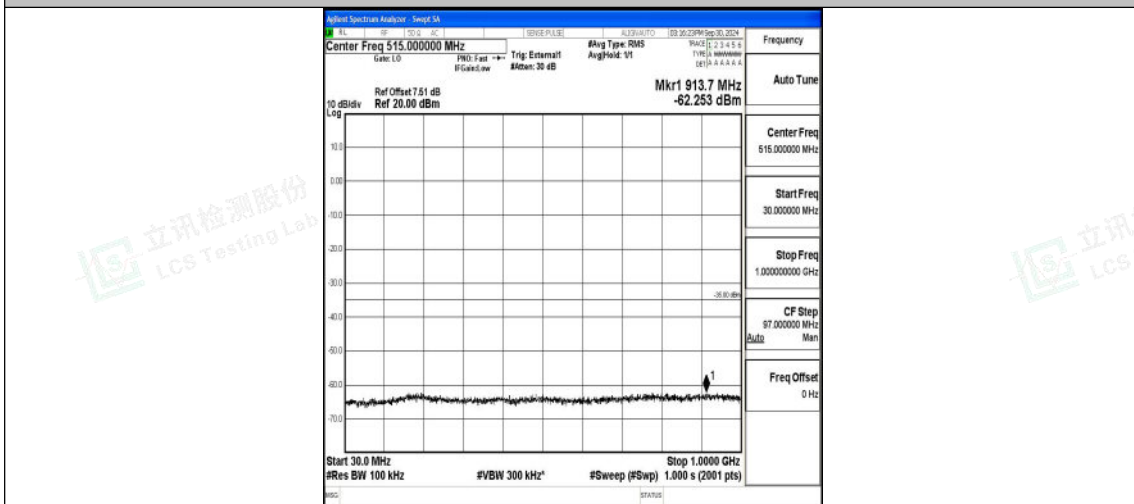

Band41_15MHz_16QAM_40620_1RB#0_30~1000_30~1000

Shenzhen LCS Compliance Testing Laboratory Ltd.
Add: 101, 201 Bldg A & 301 Bldg C, Juji Industrial Park Yabianxueziwei, Shajing Street, Baoan District, Shenzhen, 518000, China
Tel: +(86) 0755-82591330 | E-mail: webmaster@lcs-cert.com | Web: www.lcs-cert.com
Scan code to check authenticity