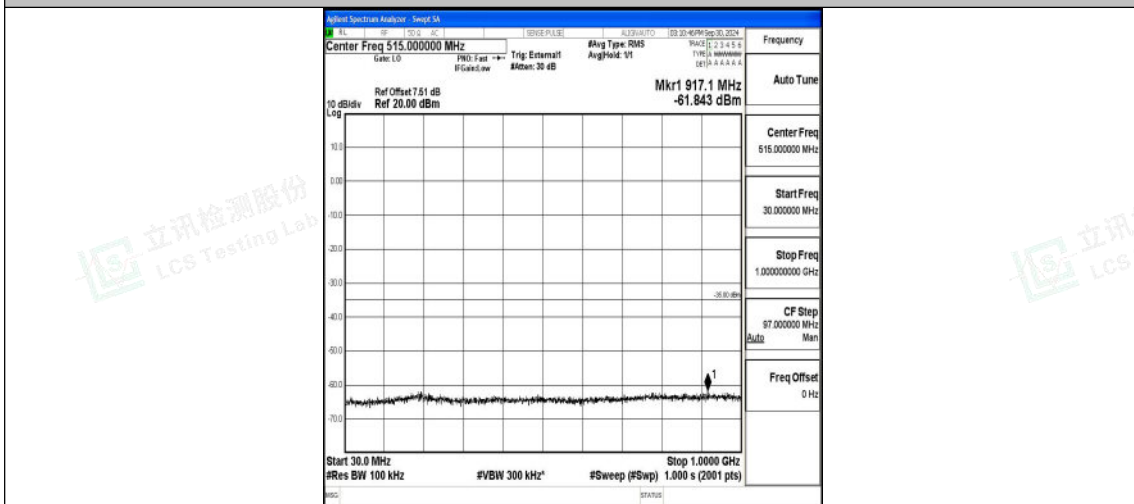

Band41_15MHz_QPSK_39725_1RB#0_0.15~30_0.15~30

Band41_15MHz_QPSK_39725_1RB#0_30~1000_30~1000

Shenzhen LCS Compliance Testing Laboratory Ltd.
 Add: 101, 201 Bldg A & 301 Bldg C, Juji Industrial Park Yabianxueziwei, Shajing Street, Baoan District, Shenzhen, 518000, China
 Tel: +(86) 0755-82591330 | E-mail: webmaster@lcs-cert.com | Web: www.lcs-cert.com
 Scan code to check authenticity