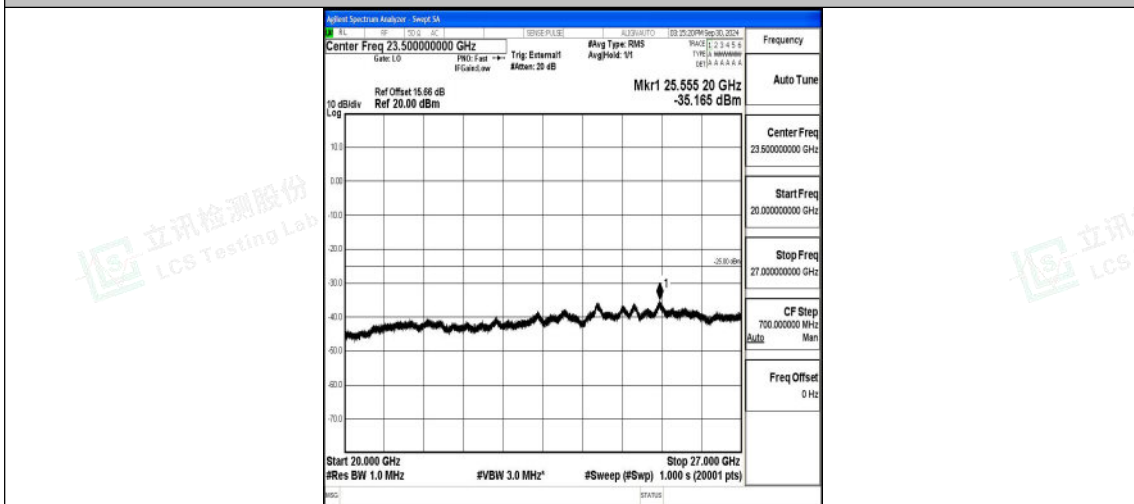

Band41_15MHz_QPSK_40620_1RB#0_0.15~30_0.15~30

Band41_15MHz_QPSK_40620_1RB#0_30~1000_30~1000

Band41_15MHz_QPSK_40620_1RB#0_1000~20000_1000~20000

Band41_15MHz_QPSK_40620_1RB#0_20000~27000_20000~27000

Band41_15MHz_16QAM_40620_1RB#0_0.009~0.15_0.009~0.15