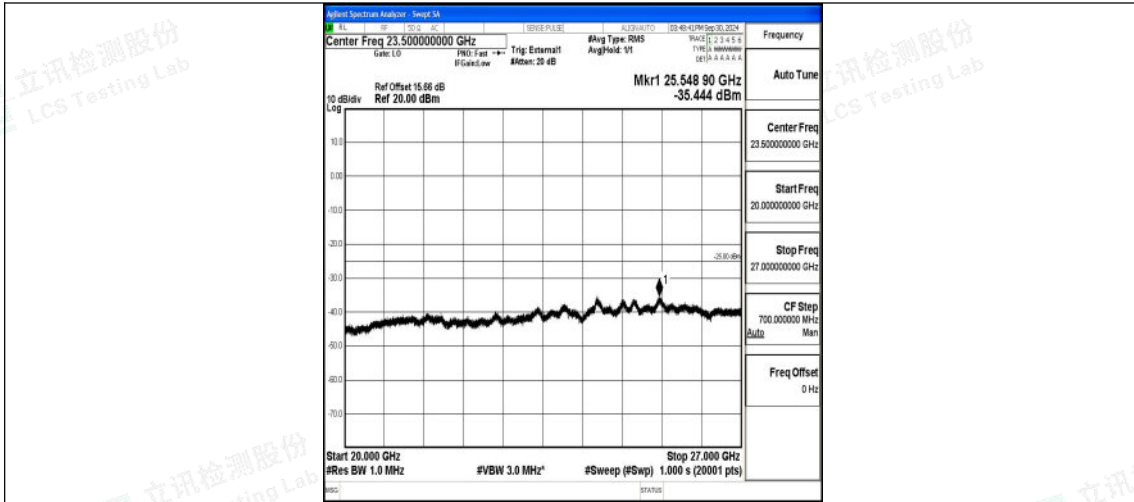

Band41_20MHz_QPSK_41490_1RB#0_20000~27000_20000~27000