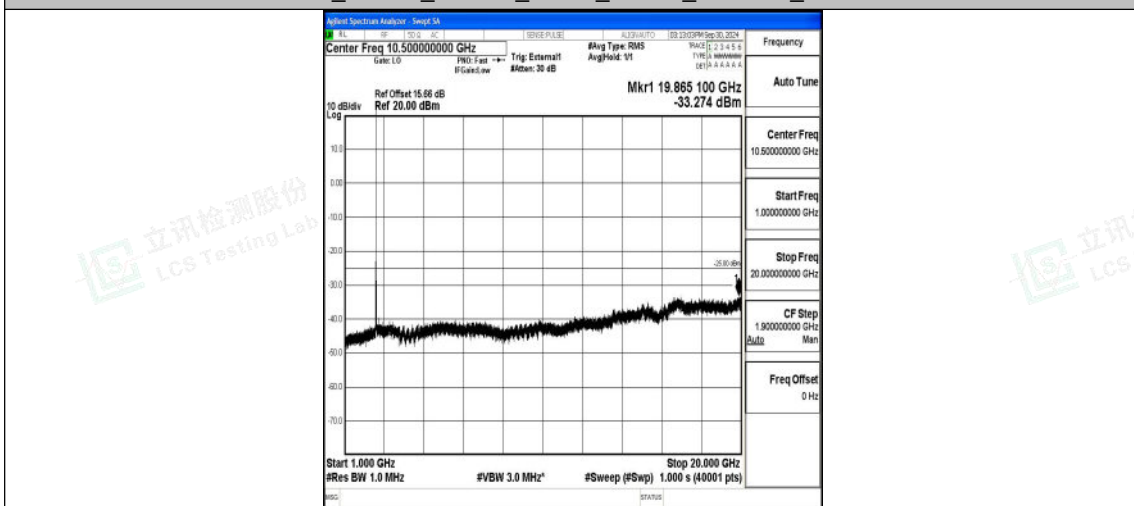

Band41_15MHz_16QAM_39725_1RB#0_1000~20000_1000~20000