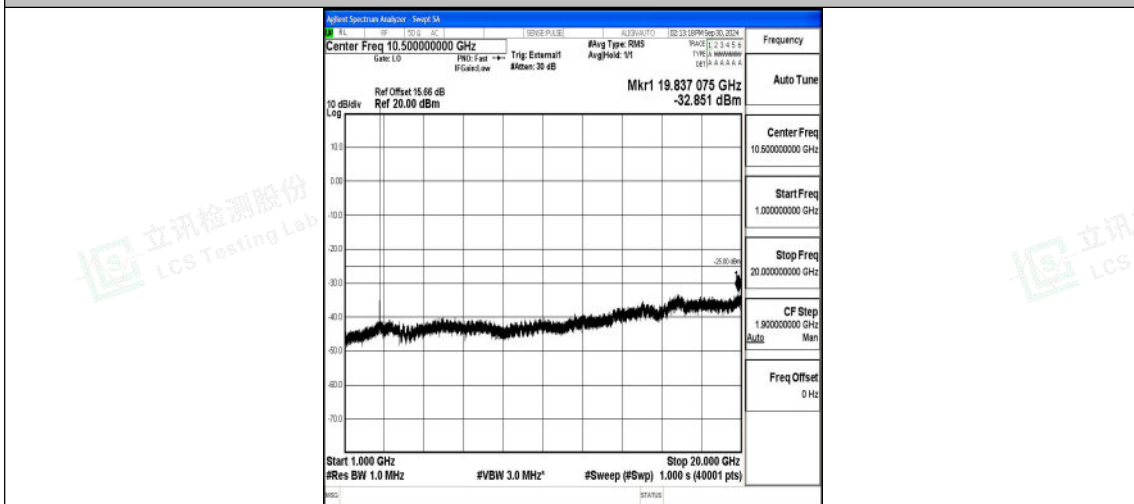

Band41_5MHz_QPSK_41565_1RB#0_0.009~0.15_0.009~0.15

Band41_5MHz_QPSK_41565_1RB#0_0.15~30_0.15~30

Band41_5MHz_QPSK_41565_1RB#0_30~1000_30~1000

Band41_5MHz_QPSK_41565_1RB#0_1000~20000_1000~20000

Band41_5MHz_QPSK_41565_1RB#0_20000~27000_20000~27000