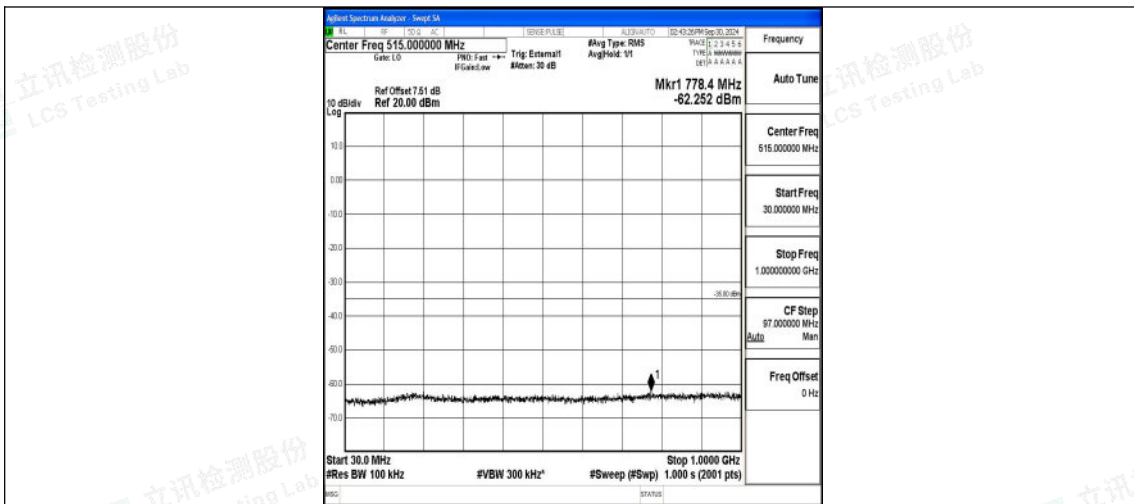

Band41_10MHz_QPSK_40620_1RB#0_30~1000_30~1000