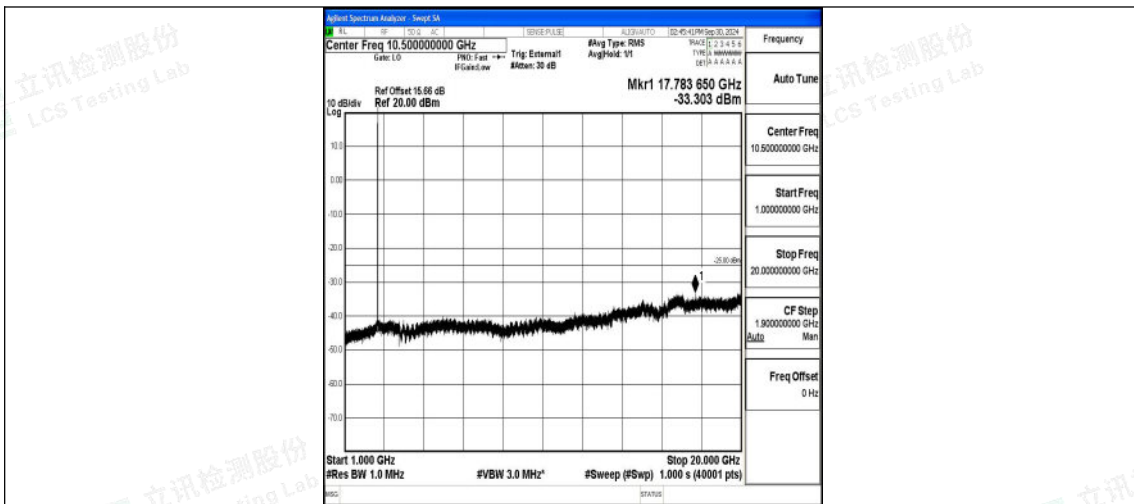

Band41_10MHz_16QAM_40620_1RB#0_1000~20000_1000~20000