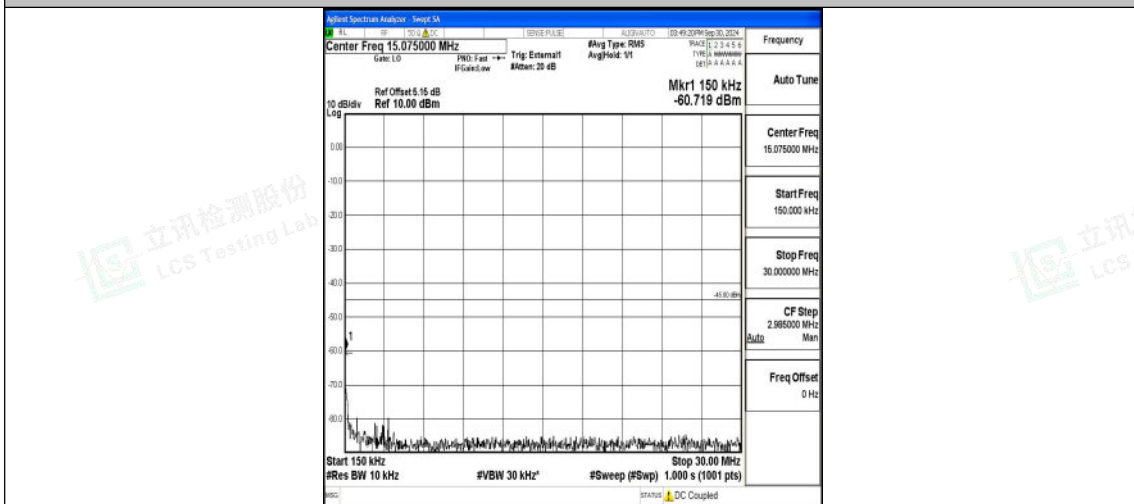

Band41_20MHz_QPSK_41490_1RB#0_30~1000_30~1000

Band41_20MHz_QPSK_41490_1RB#0_1000~20000_1000~20000

Band41_20MHz_QPSK_41490_1RB#0_20000~27000_20000~27000

Band41_20MHz_16QAM_41490_1RB#0_0.009~0.15_0.009~0.15