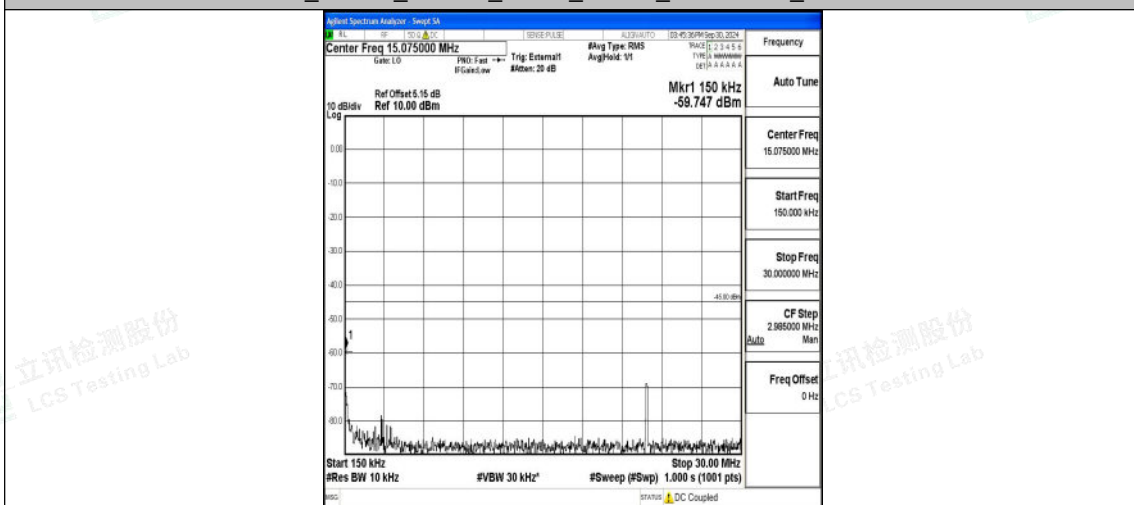

Band41_20MHz_16QAM_40620_1RB#0_0.15~30_0.15~30

Band41_20MHz_16QAM_40620_1RB#0_30~1000_30~1000

Shenzhen LCS Compliance Testing Laboratory Ltd.
 Add: 101, 201 Bldg A & 301 Bldg C, Juji Industrial Park Yabianxueziwei, Shajing Street, Baoan District, Shenzhen, 518000, China
 Tel: +(86) 0755-82591330 | E-mail: webmaster@lcs-cert.com | Web: www.lcs-cert.com
 Scan code to check authenticity