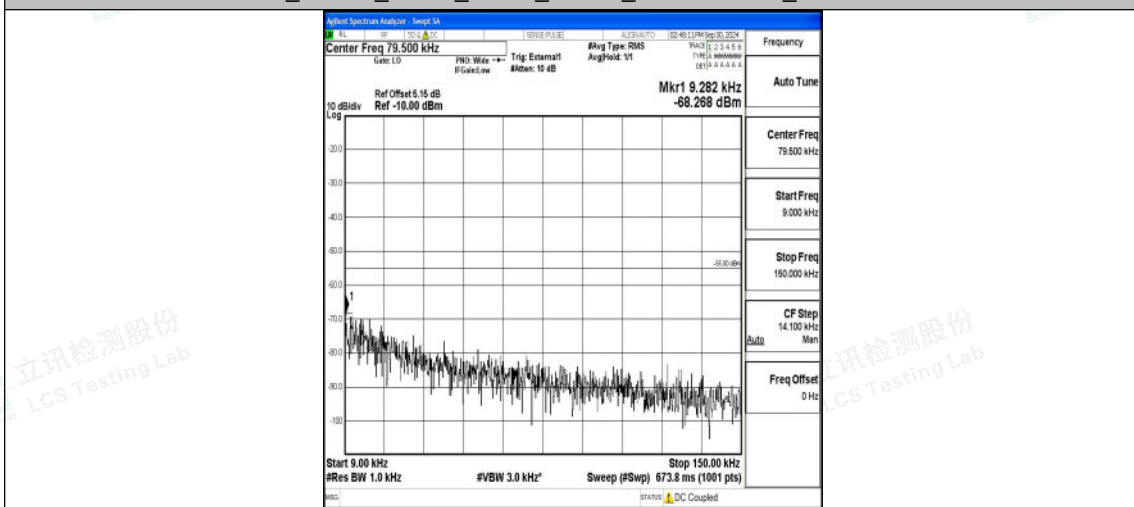

Band41_10MHz_QPSK_41540_1RB#0_0.15~30_0.15~30

Band41_10MHz_QPSK_41540_1RB#0_30~1000_30~1000

Band41_10MHz_QPSK_41540_1RB#0_1000~20000_1000~20000

Band41_10MHz_QPSK_41540_1RB#0_20000~27000_20000~27000

Band41_10MHz_16QAM_41540_1RB#0_0.009~0.15_0.009~0.15