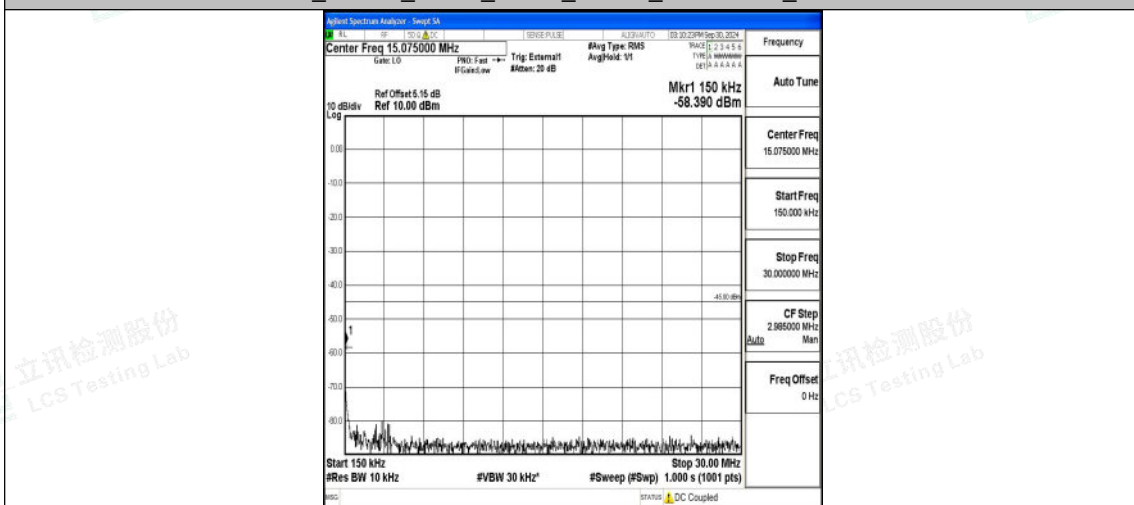

Band41_15MHz_QPSK_39725_1RB#0_0.15~30_0.15~30

Band41_15MHz_QPSK_39725_1RB#0_30~1000_30~1000

Shenzhen LCS Compliance Testing Laboratory Ltd.
 Add: 101, 201 Bldg A & 301 Bldg C, Juji Industrial Park Yabianxueziwei, Shajing Street, Baoan District, Shenzhen, 518000, China
 Tel: +(86) 0755-82591330 | E-mail: webmaster@lcs-cert.com | Web: www.lcs-cert.com
 Scan code to check authenticity