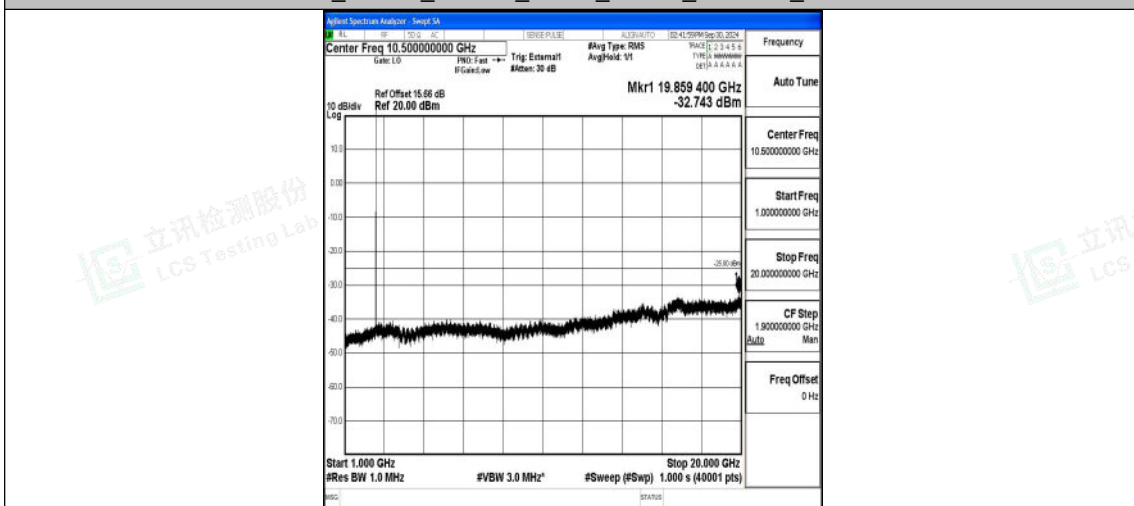

Band41_10MHz_16QAM_39700_1RB#0_1000~20000_1000~20000