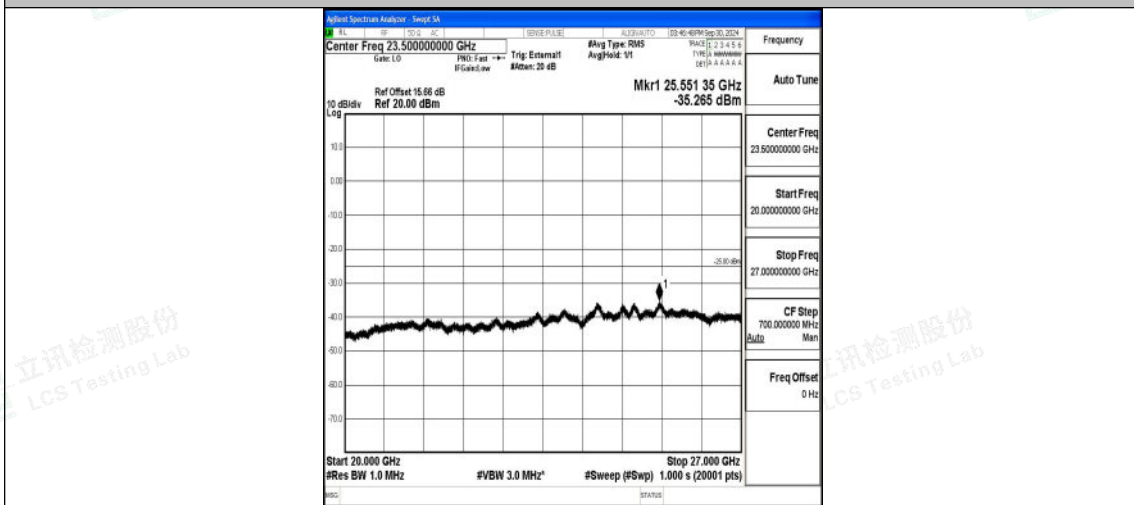

Band41_20MHz_16QAM_40620_1RB#0_20000~27000_20000~27000