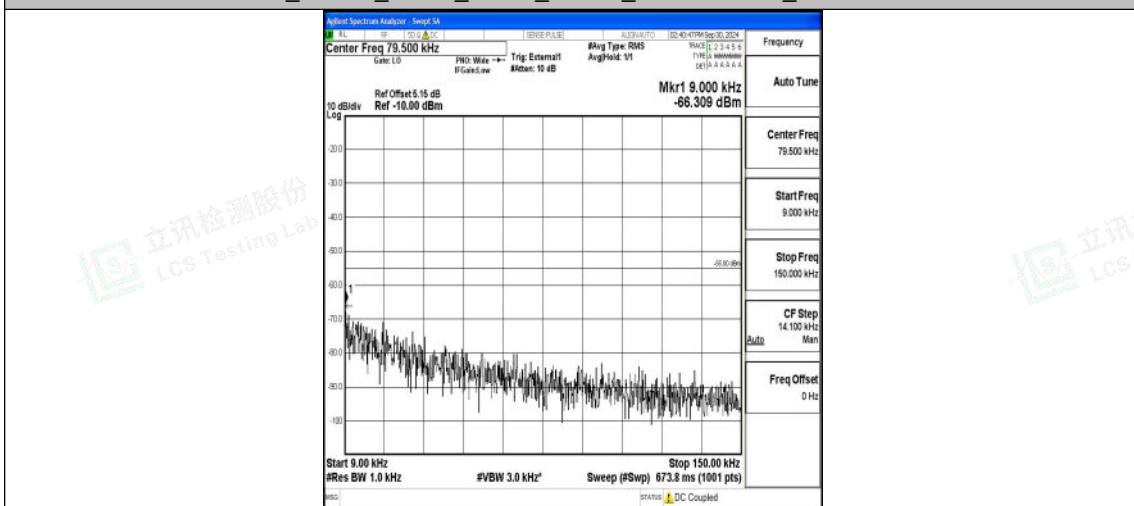

Band41_10MHz_16QAM_39700_1RB#0_0.009~0.15_0.009~0.15