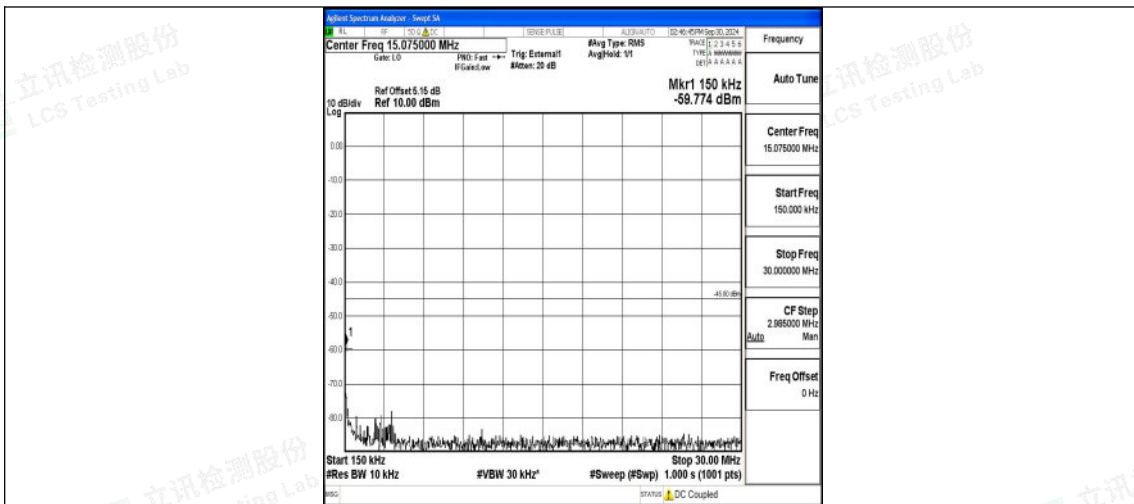

Band41_10MHz_16QAM_40620_1RB#0_0.15~30_0.15~30

Band41_10MHz_16QAM_40620_1RB#0_30~1000_30~1000

Band41_10MHz_16QAM_40620_1RB#0_1000~20000_1000~20000

Band41_10MHz_16QAM_40620_1RB#0_20000~27000_20000~27000

Band41_10MHz_QPSK_41540_1RB#0_0.009~0.15_0.009~0.15