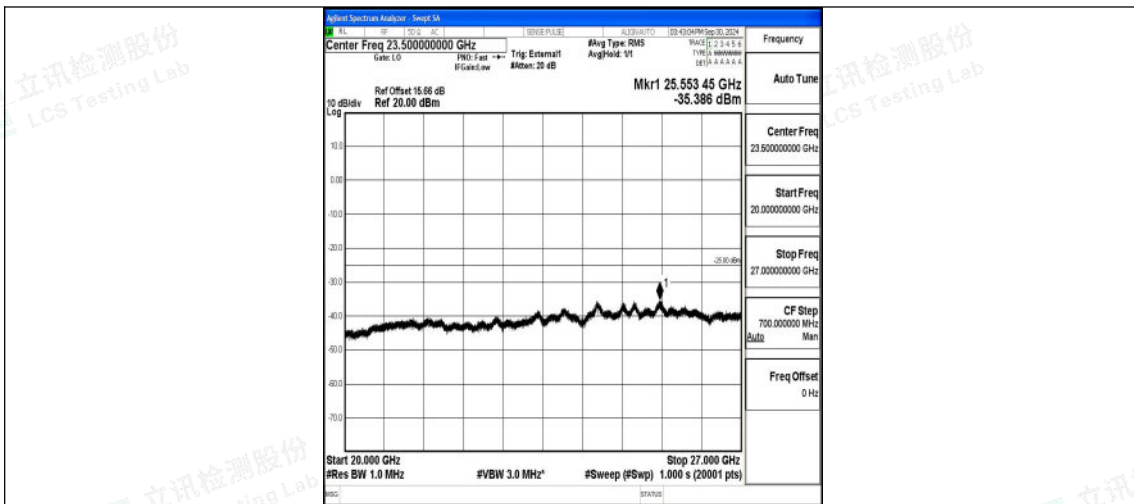

Band41_20MHz_16QAM_39750_1RB#0_20000~27000_20000~27000