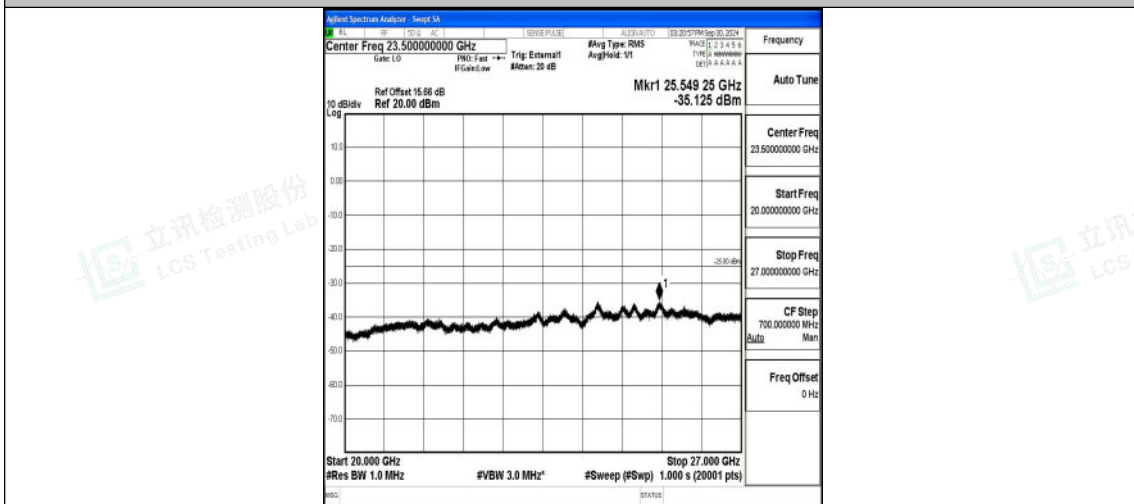

Band41_15MHz_16QAM_41515_1RB#0_0.15~30_0.15~30

Band41_15MHz_16QAM_41515_1RB#0_30~1000_30~1000

Band41_15MHz_16QAM_41515_1RB#0_1000~20000_1000~20000

Band41_15MHz_16QAM_41515_1RB#0_20000~27000_20000~27000

Band41_20MHz_QPSK_39750_1RB#0_0.009~0.15_0.009~0.15