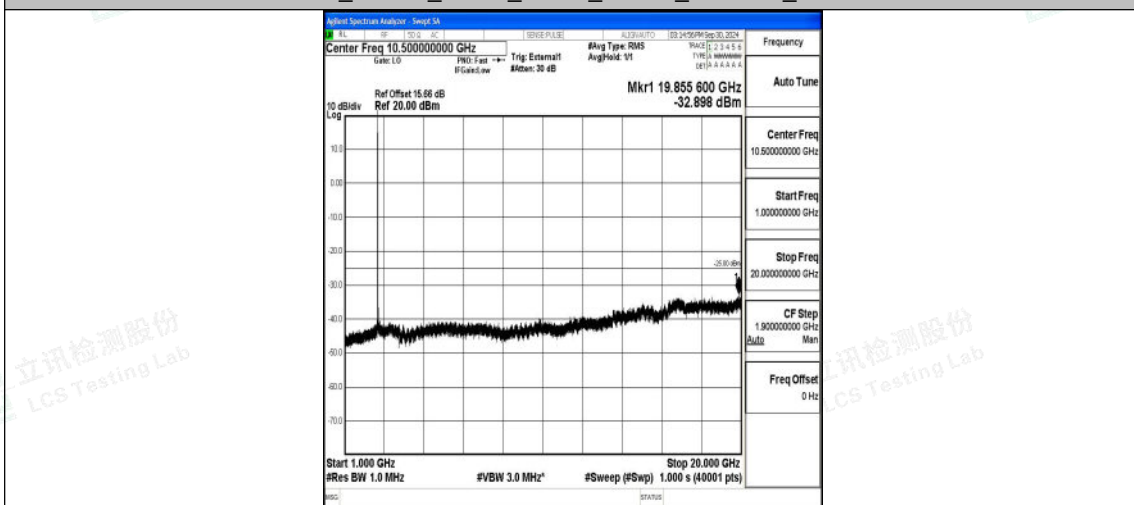

Band41_15MHz_QPSK_40620_1RB#0_1000~20000_1000~20000