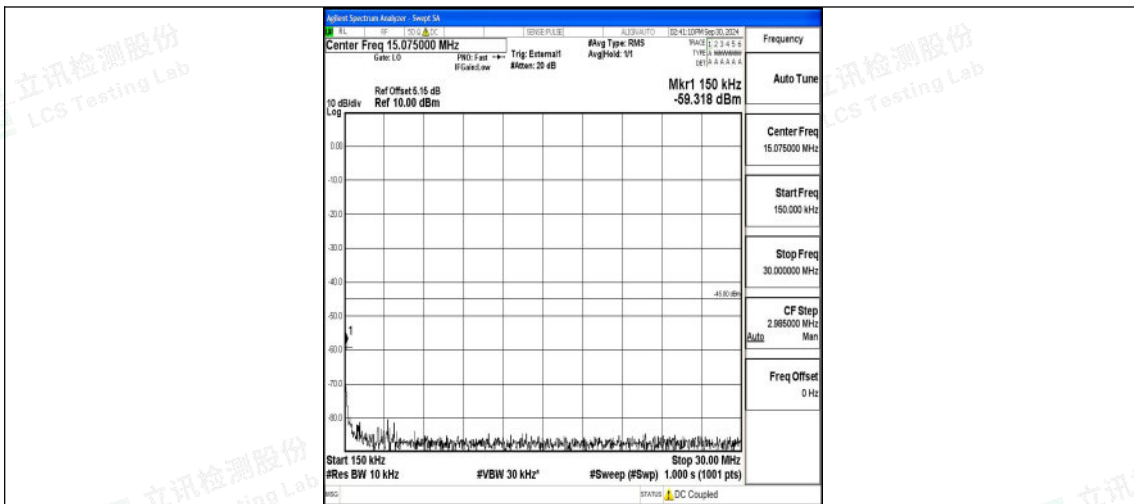

Band41_10MHz_16QAM_39700_1RB#0_0.15~30_0.15~30