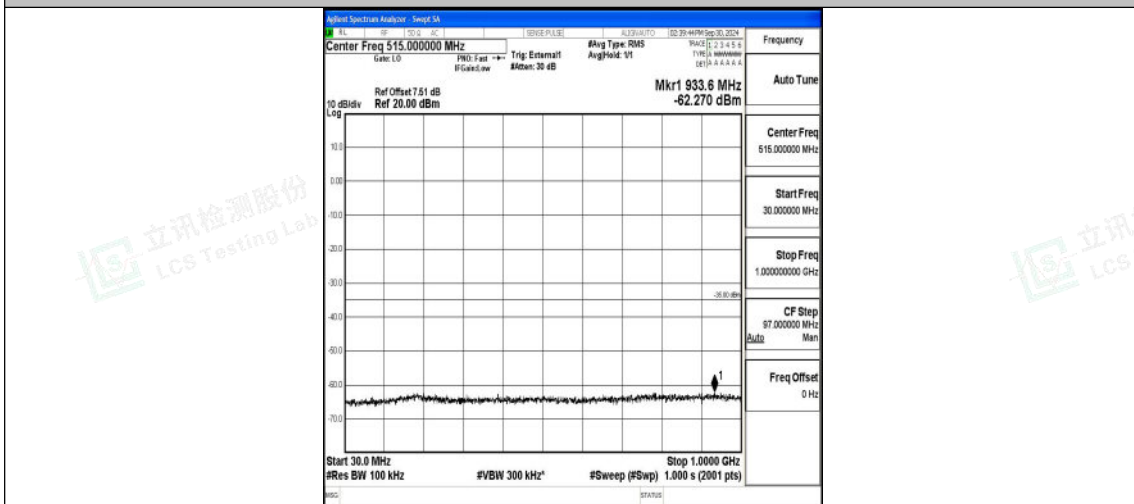

Band41_10MHz_QPSK_39700_1RB#0_0.009~0.15_0.009~0.15

Band41_10MHz_QPSK_39700_1RB#0_0.15~30_0.15~30

Band41_10MHz_QPSK_39700_1RB#0_30~1000_30~1000

Shenzhen LCS Compliance Testing Laboratory Ltd.
 Add: 101, 201 Bldg A & 301 Bldg C, Juji Industrial Park Yabianxueziwei, Shajing Street, Baoan District, Shenzhen, 518000, China
 Tel: +(86) 0755-82591330 | E-mail: webmaster@lcs-cert.com | Web: www.lcs-cert.com
 Scan code to check authenticity