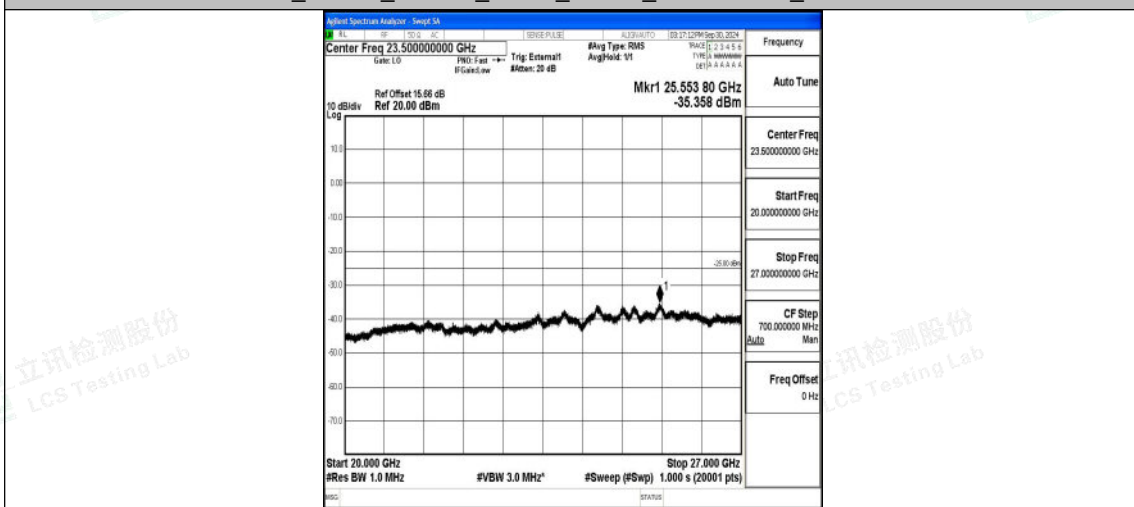

Band41_15MHz_16QAM_40620_1RB#0_20000~27000_20000~27000