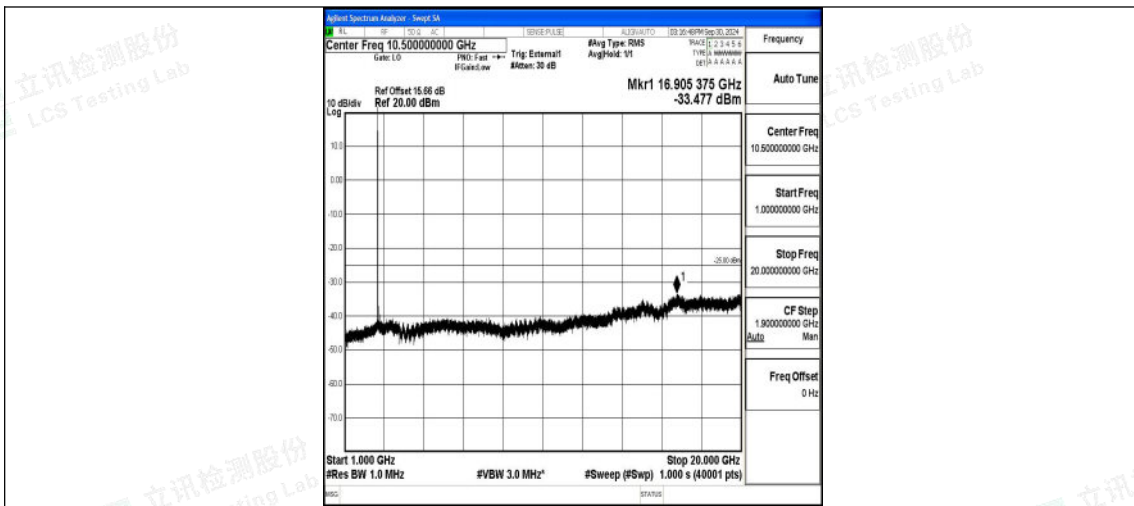

Band41_15MHz_16QAM_40620_1RB#0_1000~20000_1000~20000