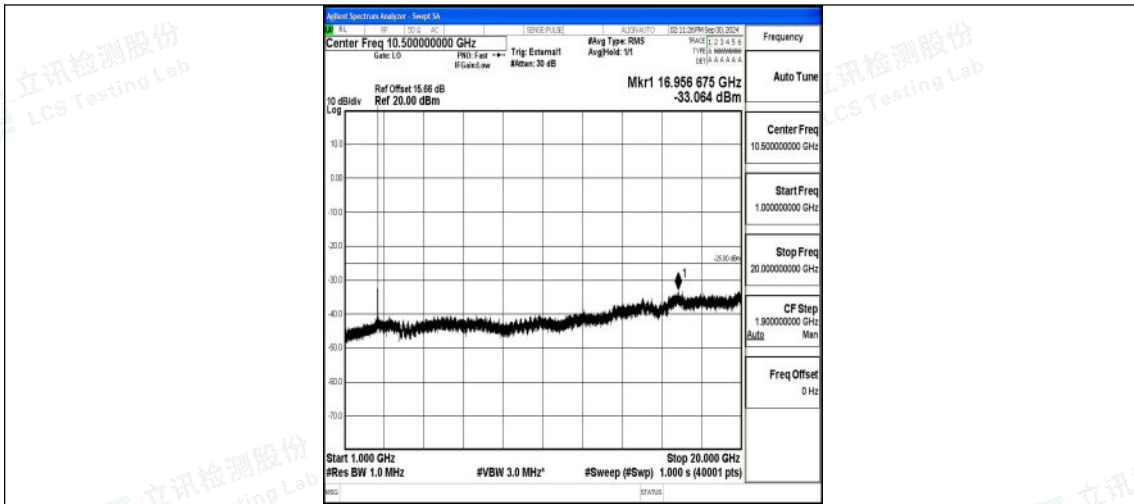

Band41_5MHz_16QAM_40620_1RB#0_0.009~0.15_0.009~0.15

Band41_5MHz_16QAM_40620_1RB#0_0.15~30_0.15~30

Band41_5MHz_16QAM_40620_1RB#0_30~1000_30~1000

Band41_5MHz_16QAM_40620_1RB#0_1000~20000_1000~20000

Band41_5MHz_16QAM_40620_1RB#0_20000~27000_20000~27000