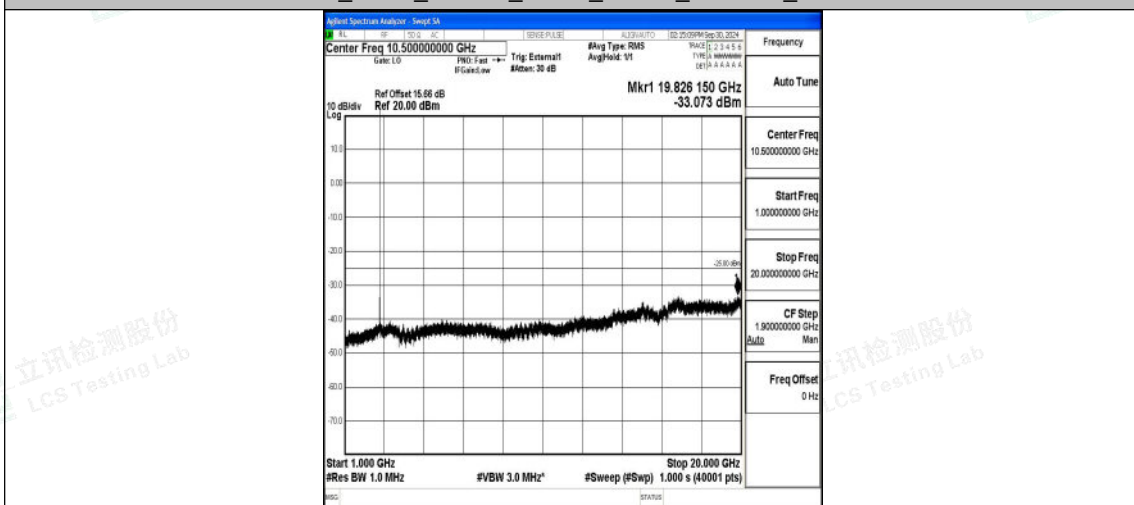

Band41_5MHz_16QAM_41565_1RB#0_1000~20000_1000~20000