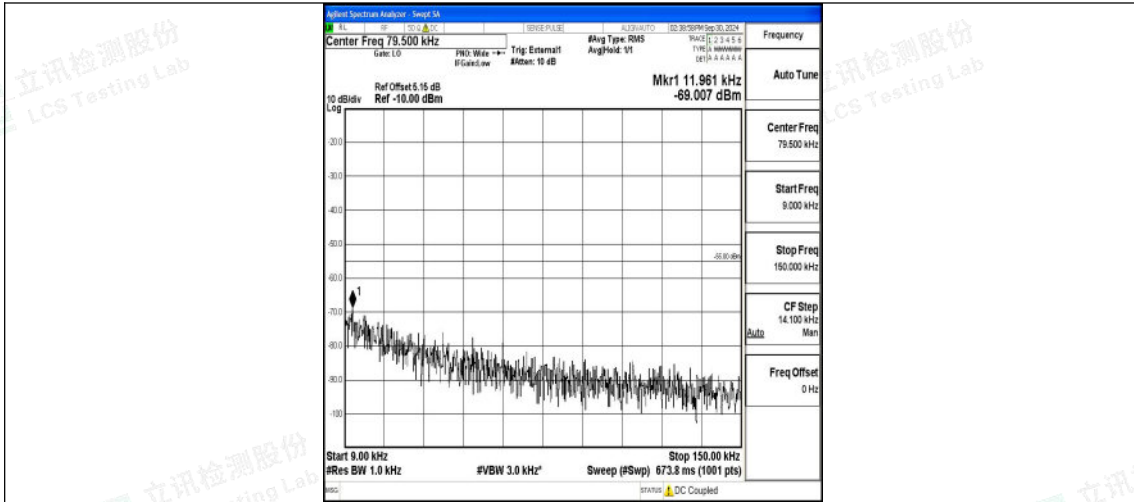

Band41_10MHz_QPSK_39700_1RB#0_0.009~0.15_0.009~0.15

Band41_10MHz_QPSK_39700_1RB#0_0.15~30_0.15~30

Band41_10MHz_QPSK_39700_1RB#0_30~1000_30~1000

Shenzhen LCS Compliance Testing Laboratory Ltd.
 Add: 101, 201 Bldg A & 301 Bldg C, Juji Industrial Park Yabianxueziwei, Shajing Street, Baoan District, Shenzhen, 518000, China
 Tel: +(86) 0755-82591330 | E-mail: webmaster@lcs-cert.com | Web: www.lcs-cert.com
 Scan code to check authenticity