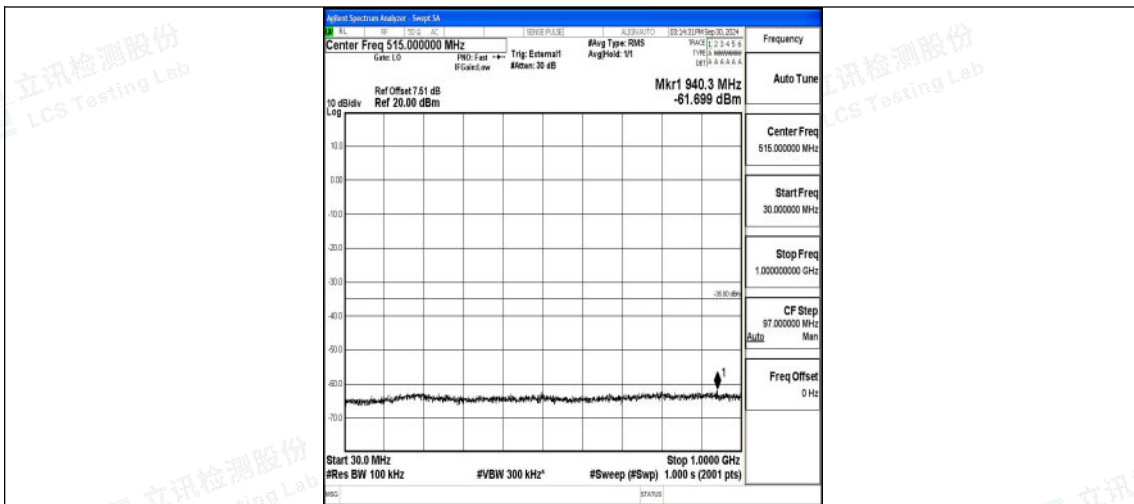

Band41_15MHz_QPSK_40620_1RB#0_30~1000_30~1000