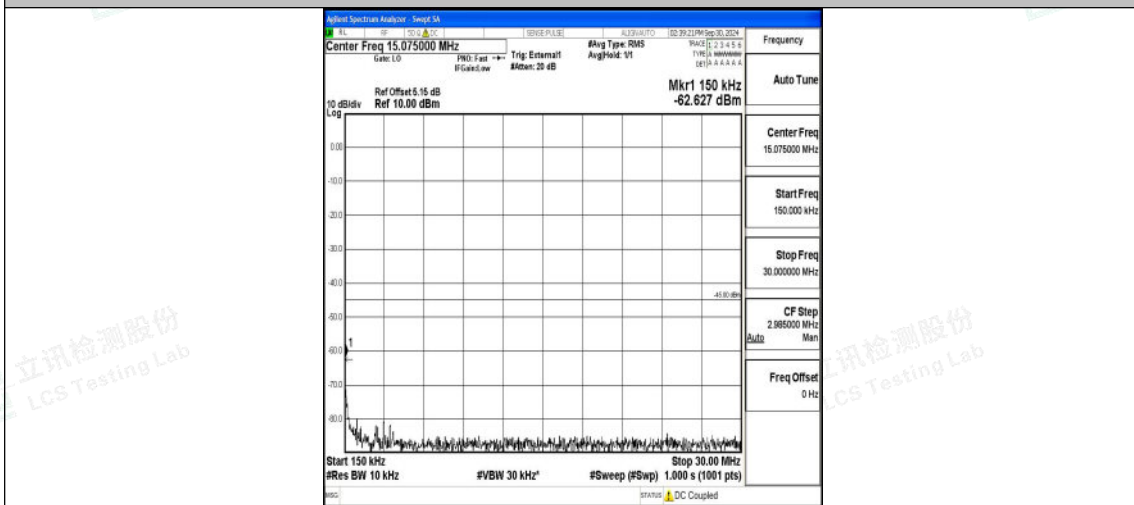

Band41_10MHz_QPSK_39700_1RB#0_0.009~0.15_0.009~0.15

Band41_10MHz_QPSK_39700_1RB#0_0.15~30_0.15~30

Band41_10MHz_QPSK_39700_1RB#0_30~1000_30~1000

Shenzhen LCS Compliance Testing Laboratory Ltd.
 Add: 101, 201 Bldg A & 301 Bldg C, Juji Industrial Park Yabianxueziwei, Shajing Street, Baoan District, Shenzhen, 518000, China
 Tel: +(86) 0755-82591330 | E-mail: webmaster@lcs-cert.com | Web: www.lcs-cert.com
 Scan code to check authenticity