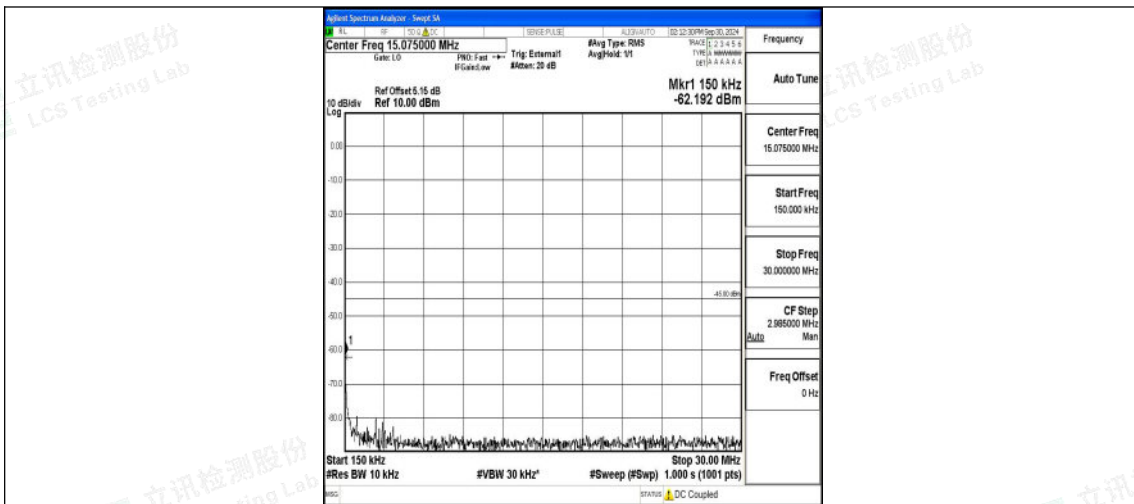

Band41_5MHz_QPSK_41565_1RB#0_0.15~30_0.15~30