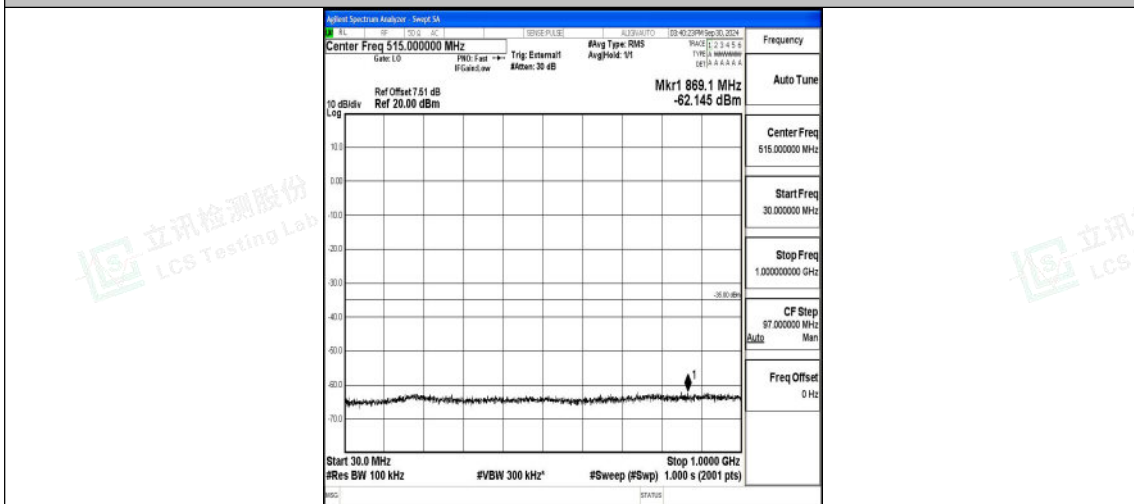

Band41_20MHz_QPSK_39750_1RB#0_0.15~30_0.15~30

Band41_20MHz_QPSK_39750_1RB#0_30~1000_30~1000

Shenzhen LCS Compliance Testing Laboratory Ltd.
 Add: 101, 201 Bldg A & 301 Bldg C, Juji Industrial Park Yabianxueziwei, Shajing Street, Baoan District, Shenzhen, 518000, China
 Tel: +(86) 0755-82591330 | E-mail: webmaster@lcs-cert.com | Web: www.lcs-cert.com
 Scan code to check authenticity