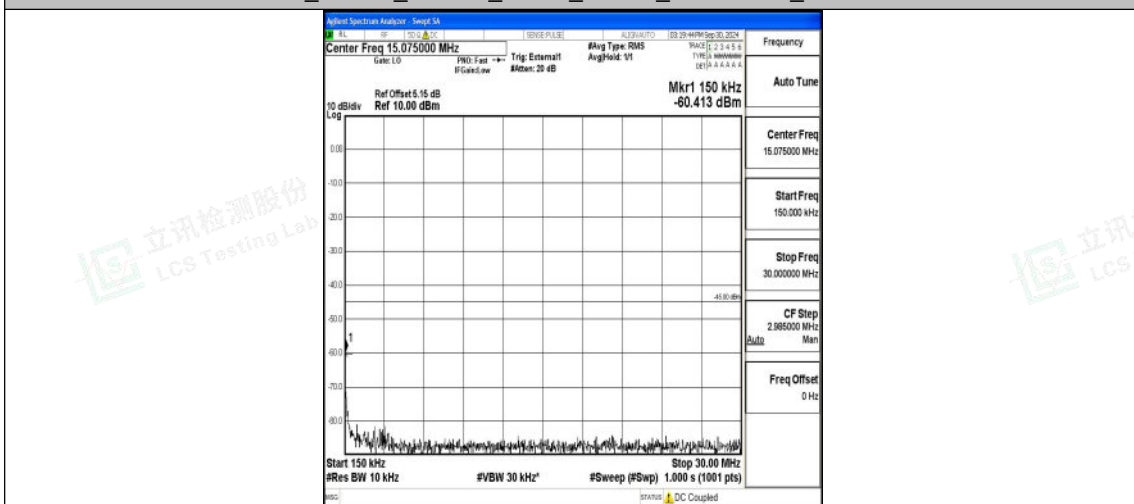

Band41_15MHz_QPSK_41515_1RB#0_30~1000_30~1000

Band41_15MHz_QPSK_41515_1RB#0_1000~20000_1000~20000

Band41_15MHz_QPSK_41515_1RB#0_20000~27000_20000~27000

Band41_15MHz_16QAM_41515_1RB#0_0.009~0.15_0.009~0.15