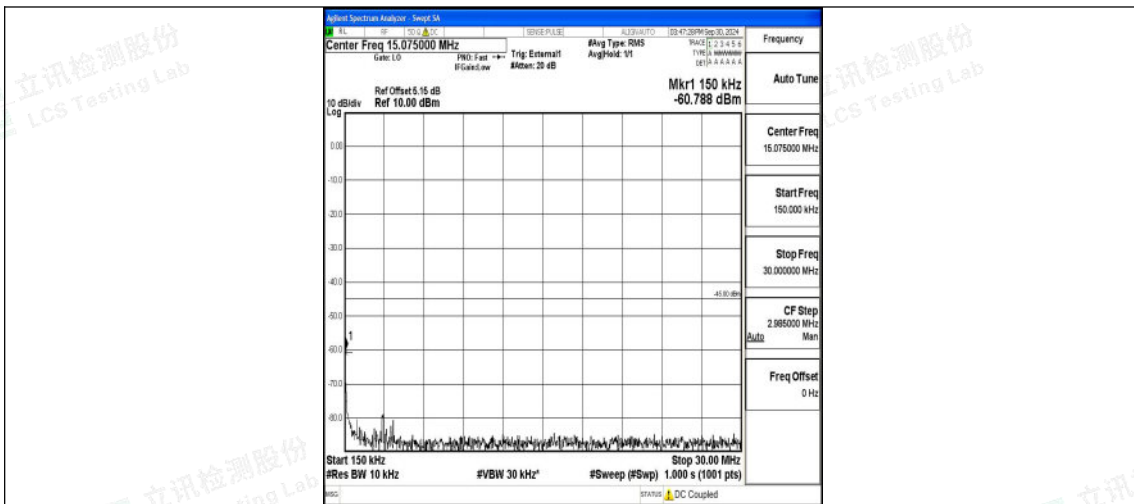

Band41_20MHz_QPSK_41490_1RB#0_0.15~30_0.15~30