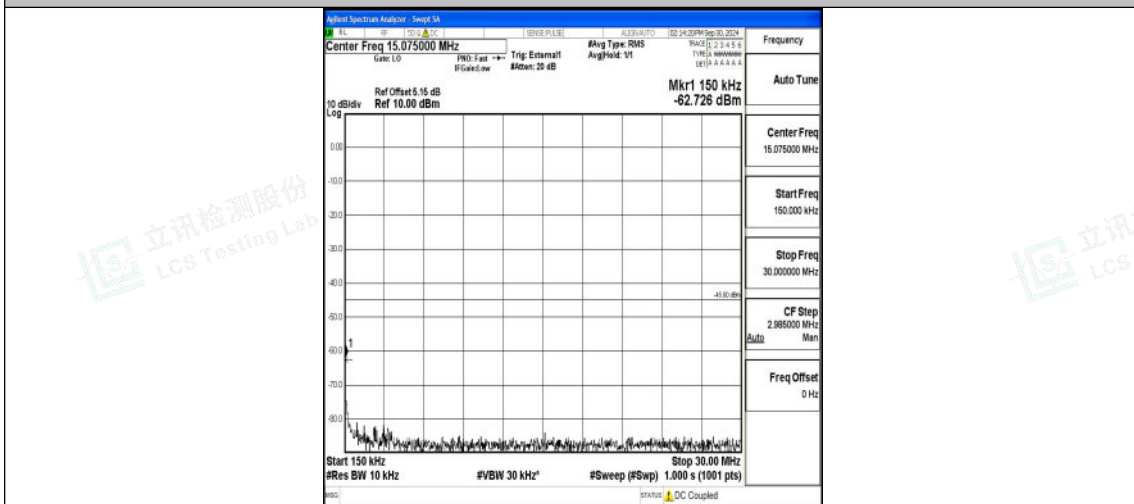

Band41_5MHz_16QAM_41565_1RB#0_0.15~30_0.15~30