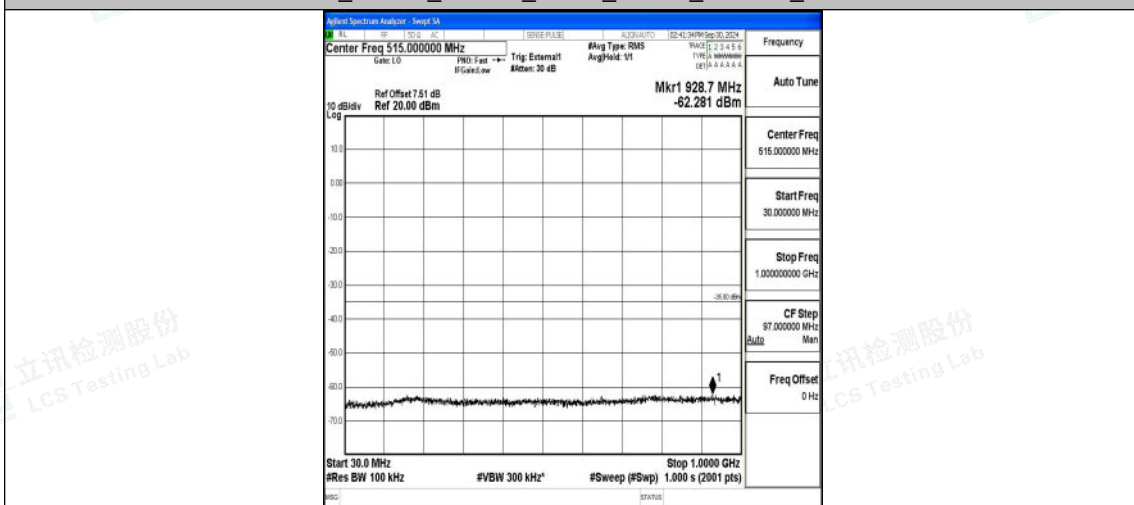

Band41_10MHz_16QAM_39700_1RB#0_30~1000_30~1000