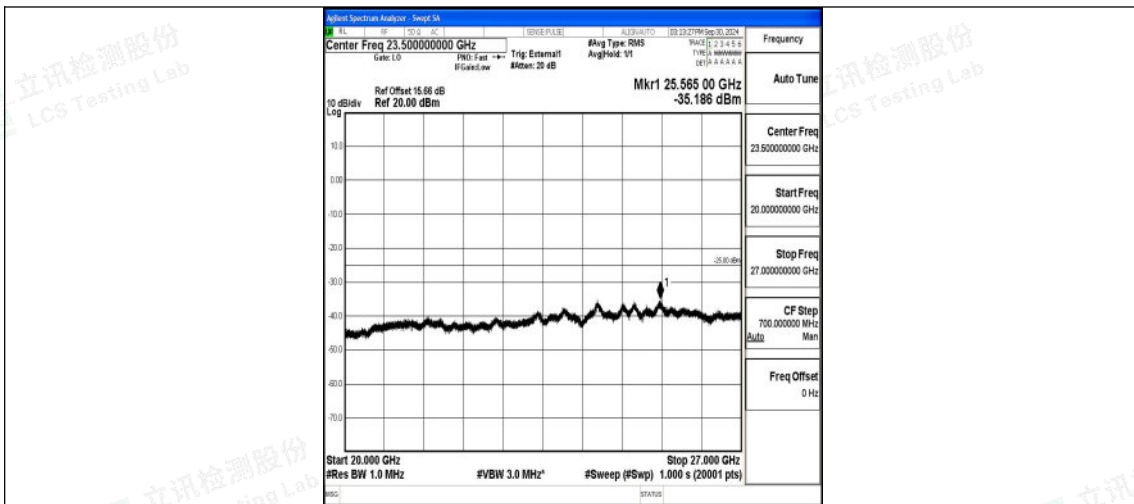

Band41_15MHz_16QAM_39725_1RB#0_20000~27000_20000~27000