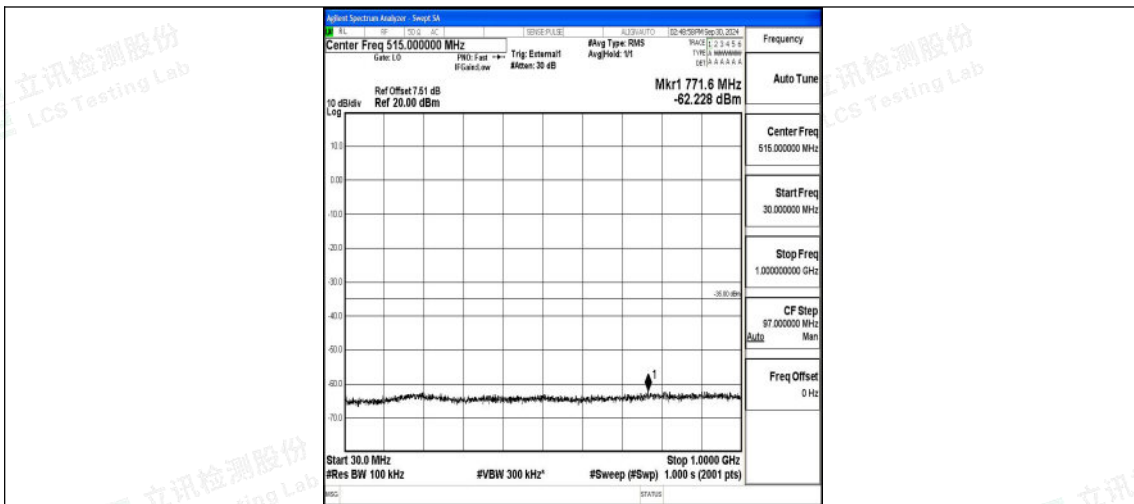

Band41_10MHz_16QAM_41540_1RB#0_30~1000_30~1000