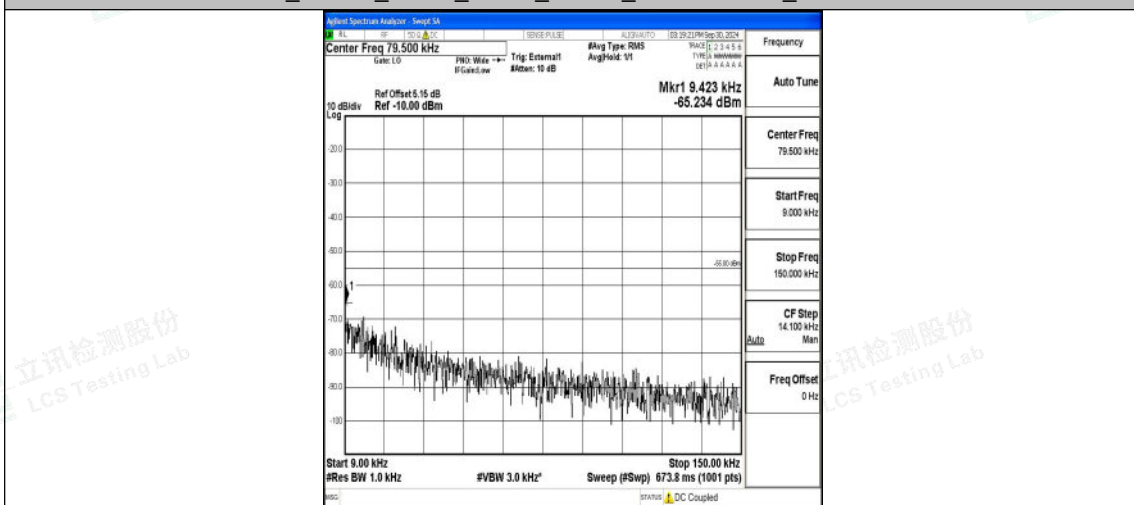

Band41_15MHz_QPSK_41515_1RB#0_30~1000_30~1000

Band41_15MHz_QPSK_41515_1RB#0_1000~20000_1000~20000

Band41_15MHz_QPSK_41515_1RB#0_20000~27000_20000~27000

Band41_15MHz_16QAM_41515_1RB#0_0.009~0.15_0.009~0.15