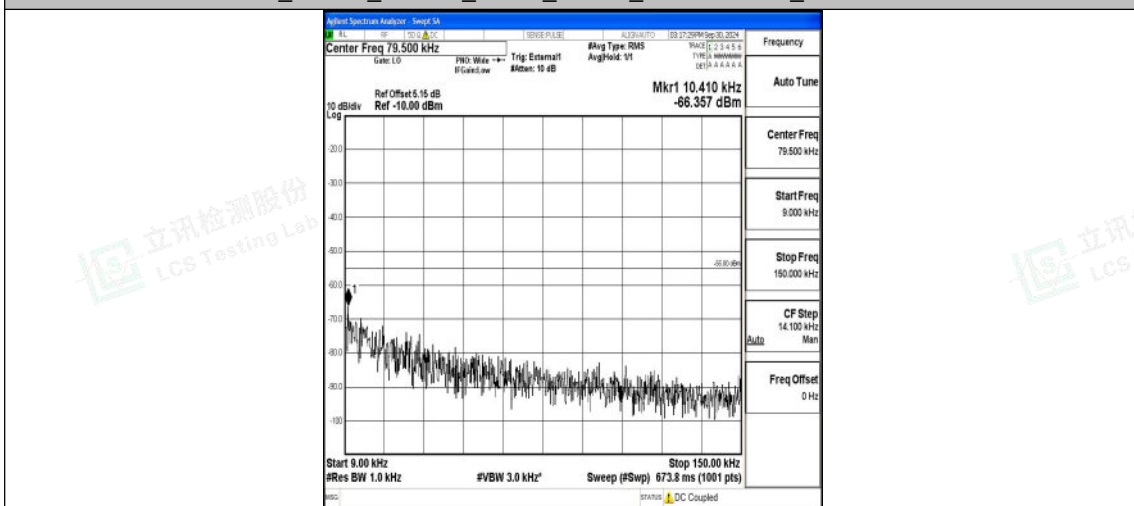

Band41_15MHz_QPSK_41515_1RB#0_0.009~0.15_0.009~0.15