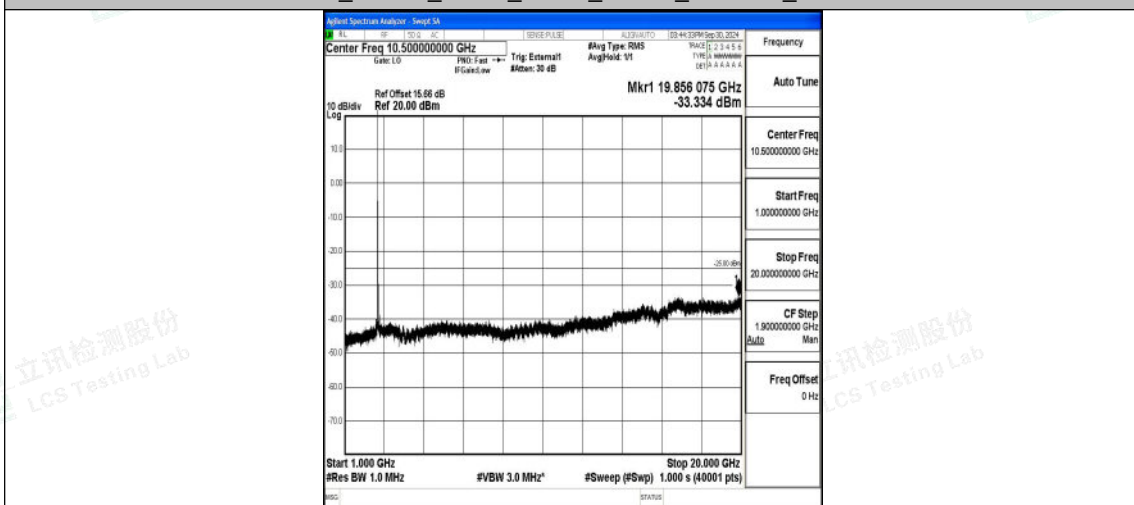

Band41_20MHz_QPSK_40620_1RB#0_1000~20000_1000~20000