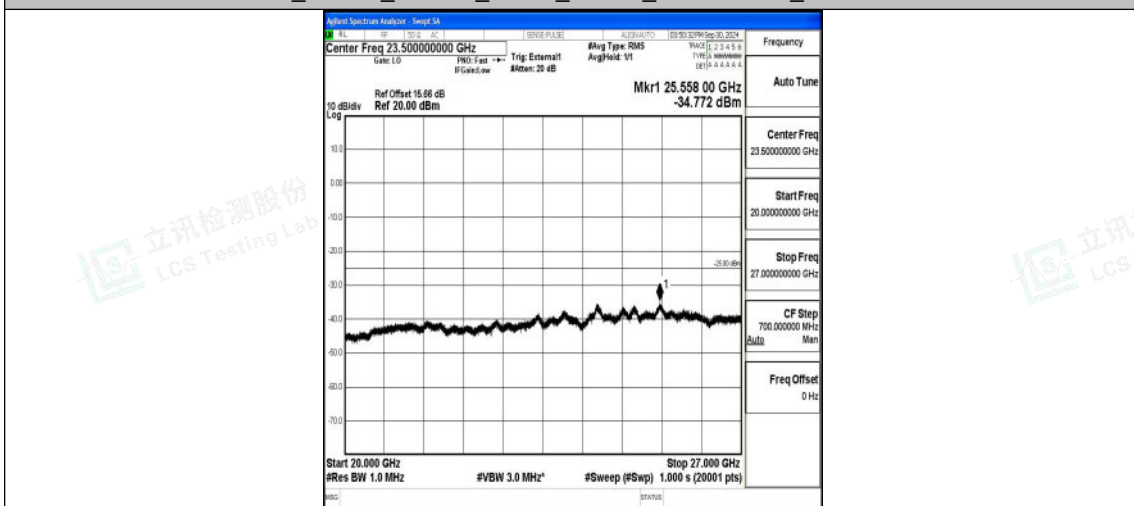

Band41_20MHz_16QAM_41490_1RB#0_0.15~30_0.15~30

Band41_20MHz_16QAM_41490_1RB#0_30~1000_30~1000

Band41_20MHz_16QAM_41490_1RB#0_1000~20000_1000~20000

Band41_20MHz_16QAM_41490_1RB#0_20000~27000_20000~27000