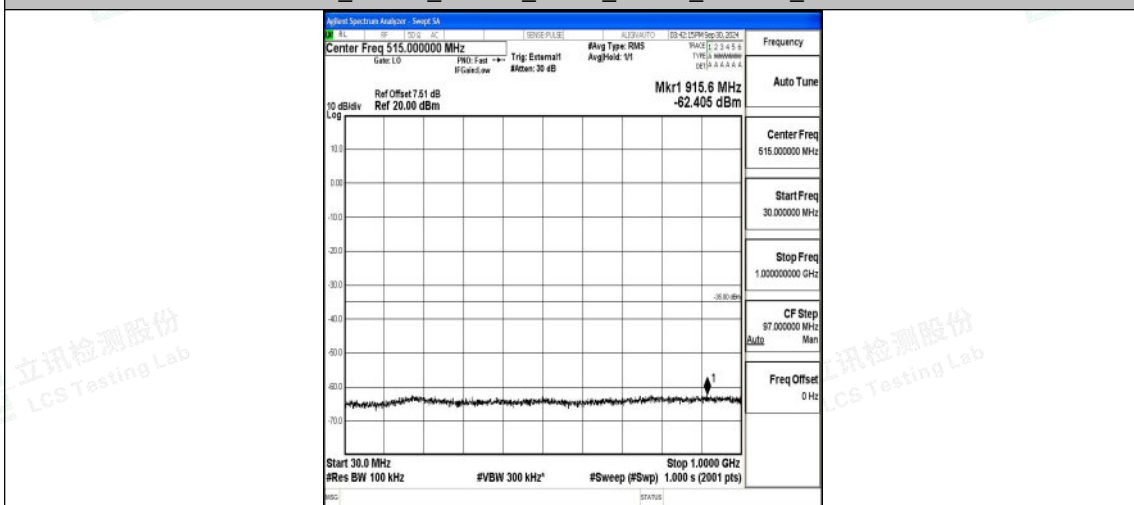

Band41_20MHz_16QAM_39750_1RB#0_30~1000_30~1000