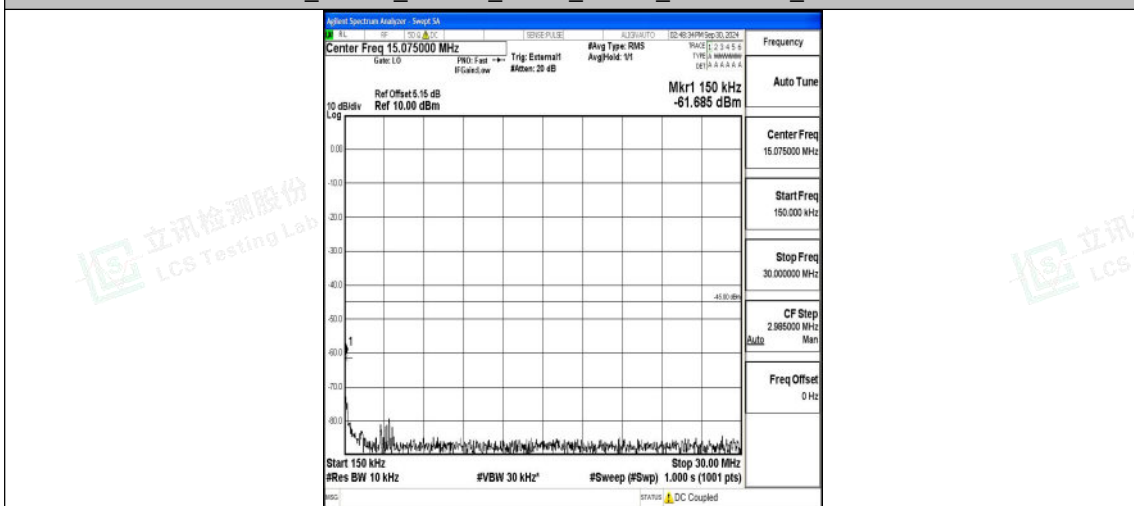

Band41_10MHz_16QAM_41540_1RB#0_0.15~30_0.15~30

Shenzhen LCS Compliance Testing Laboratory Ltd.
 Add: 101, 201 Bldg A & 301 Bldg C, Juji Industrial Park Yabianxueziwei, Shajing Street, Baoan District, Shenzhen, 518000, China
 Tel: +(86) 0755-82591330 | E-mail: webmaster@lcs-cert.com | Web: www.lcs-cert.com
 Scan code to check authenticity