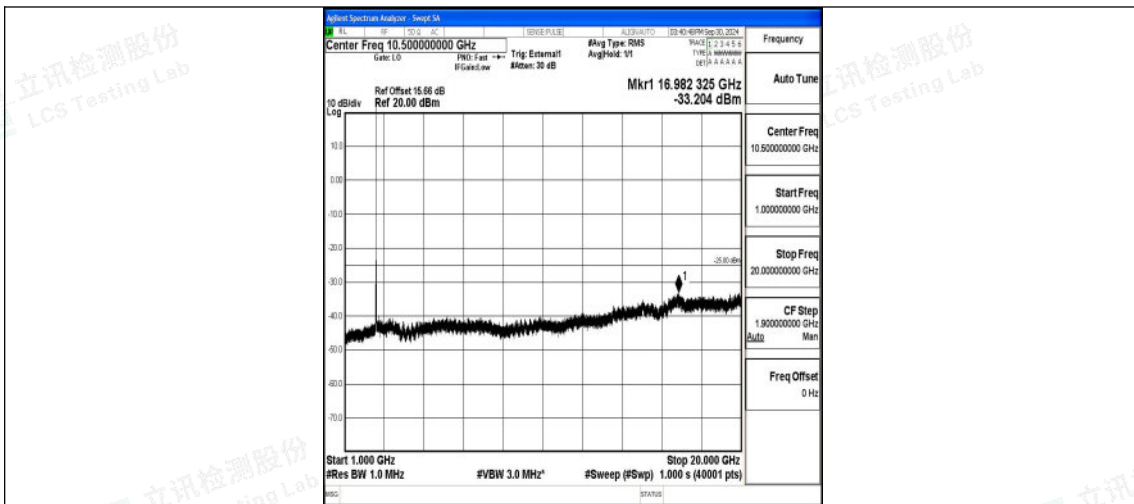

Band41_20MHz_QPSK_39750_1RB#0_0.15~30_0.15~30

Band41_20MHz_QPSK_39750_1RB#0_30~1000_30~1000

Shenzhen LCS Compliance Testing Laboratory Ltd.
 Add: 101, 201 Bldg A & 301 Bldg C, Juji Industrial Park Yabianxueziwei, Shajing Street, Baoan District, Shenzhen, 518000, China
 Tel: +(86) 0755-82591330 | E-mail: webmaster@lcs-cert.com | Web: www.lcs-cert.com
 Scan code to check authenticity