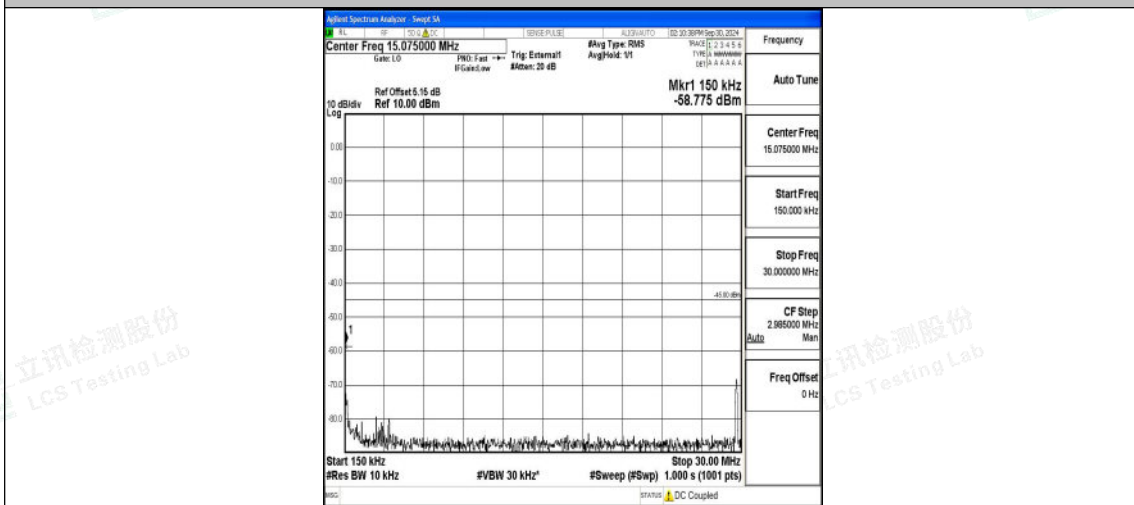

Band41_5MHz_16QAM_40620_1RB#0_0.009~0.15_0.009~0.15

Band41_5MHz_16QAM_40620_1RB#0_0.15~30_0.15~30

Band41_5MHz_16QAM_40620_1RB#0_30~1000_30~1000

Band41_5MHz_16QAM_40620_1RB#0_1000~20000_1000~20000

Band41_5MHz_16QAM_40620_1RB#0_20000~27000_20000~27000