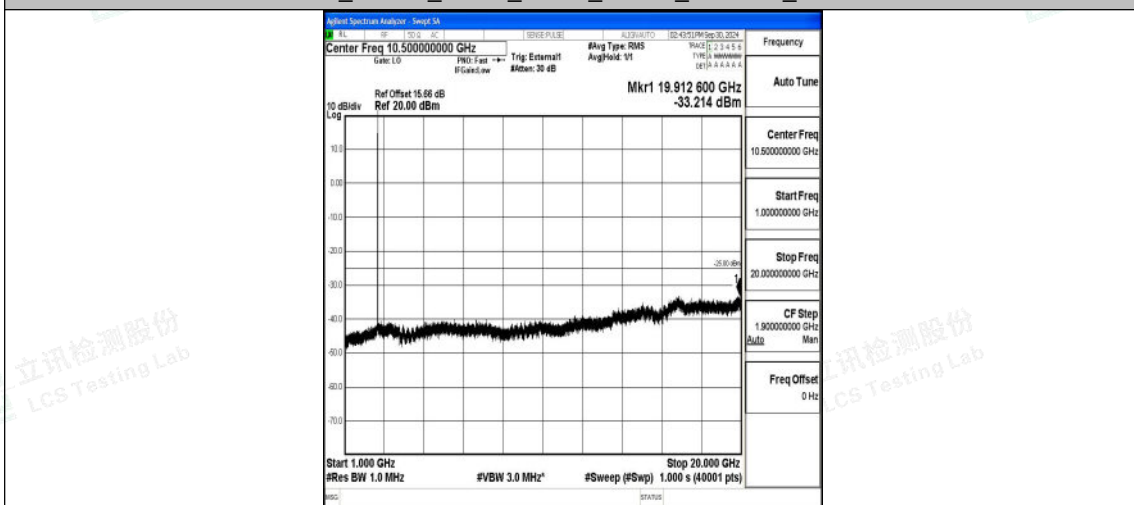

Band41_10MHz_QPSK_40620_1RB#0_1000~20000_1000~20000