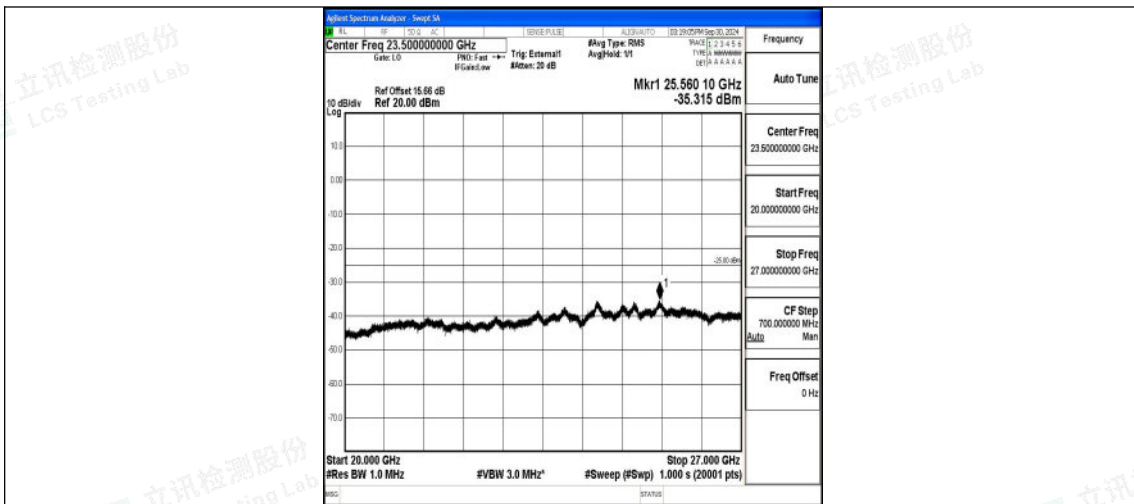

Band41_15MHz_QPSK_41515_1RB#0_20000~27000_20000~27000