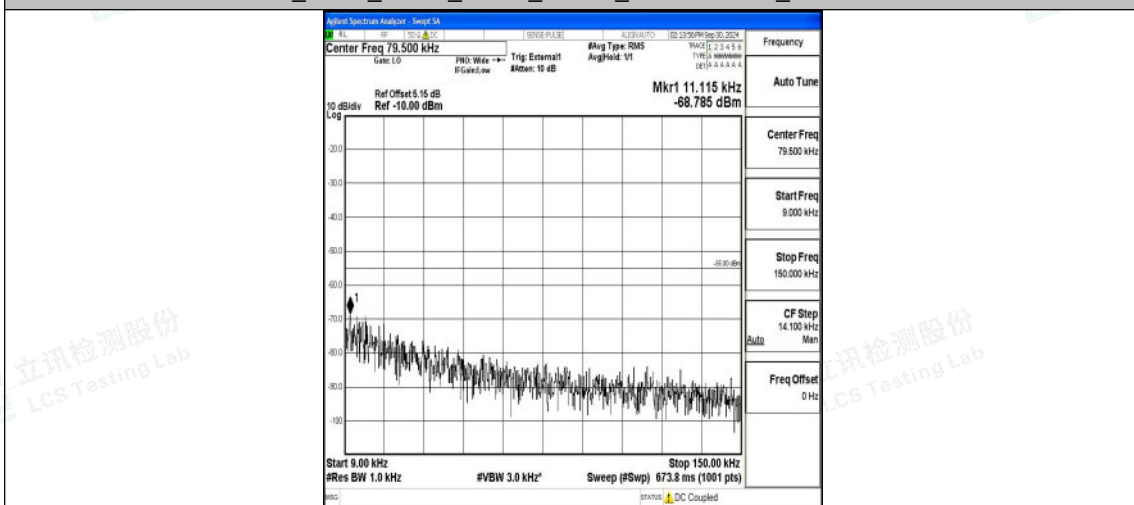

Band41_5MHz_QPSK_41565_1RB#0_0.009~0.15_0.009~0.15

Band41_5MHz_QPSK_41565_1RB#0_0.15~30_0.15~30

Band41_5MHz_QPSK_41565_1RB#0_30~1000_30~1000

Band41_5MHz_QPSK_41565_1RB#0_1000~20000_1000~20000

Band41_5MHz_QPSK_41565_1RB#0_20000~27000_20000~27000