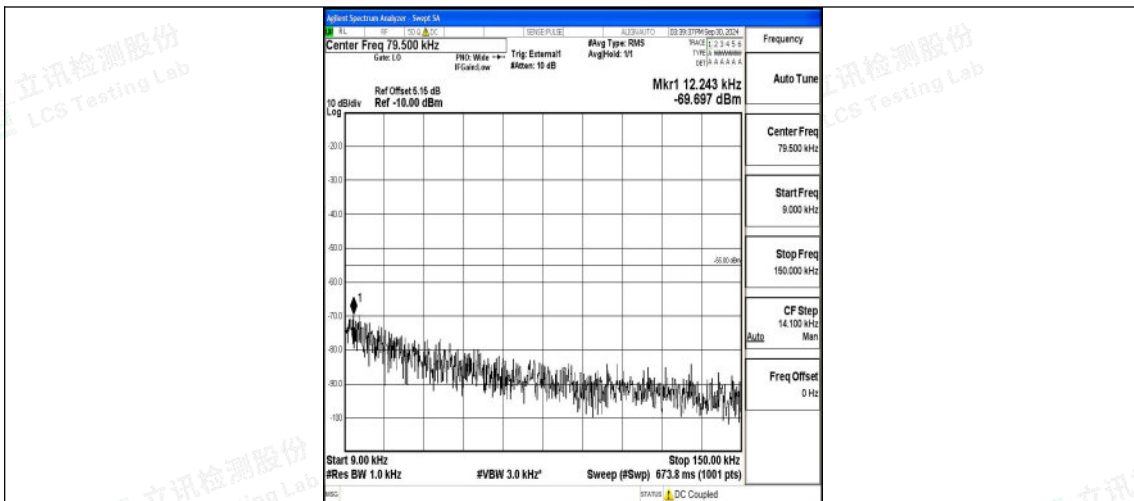

Band41_20MHz_QPSK_39750_1RB#0_0.009~0.15_0.009~0.15