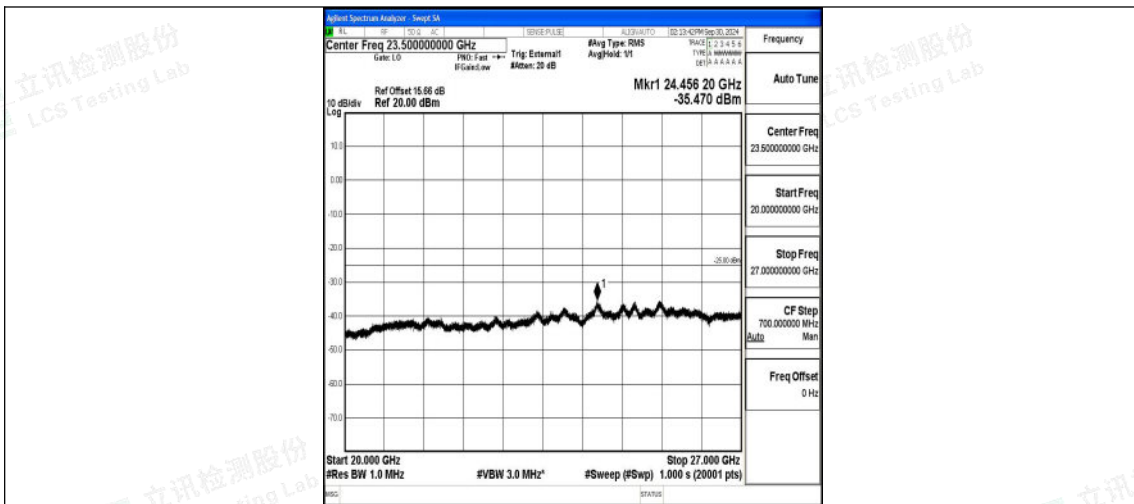

Band41_5MHz_QPSK_41565_1RB#0_0.009~0.15_0.009~0.15

Band41_5MHz_QPSK_41565_1RB#0_0.15~30_0.15~30

Band41_5MHz_QPSK_41565_1RB#0_30~1000_30~1000

Band41_5MHz_QPSK_41565_1RB#0_1000~20000_1000~20000

Band41_5MHz_QPSK_41565_1RB#0_20000~27000_20000~27000