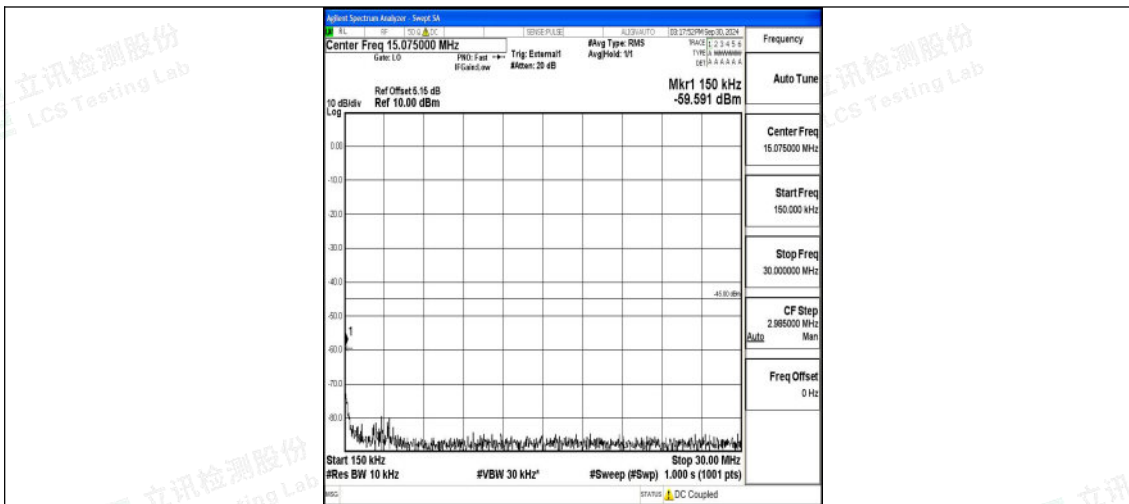

Band41_15MHz_16QAM_40620_1RB#0_1000~20000_1000~20000

Band41_15MHz_16QAM_40620_1RB#0_20000~27000_20000~27000

Band41_15MHz_QPSK_41515_1RB#0_0.009~0.15_0.009~0.15

Band41_15MHz_QPSK_41515_1RB#0_0.15~30_0.15~30