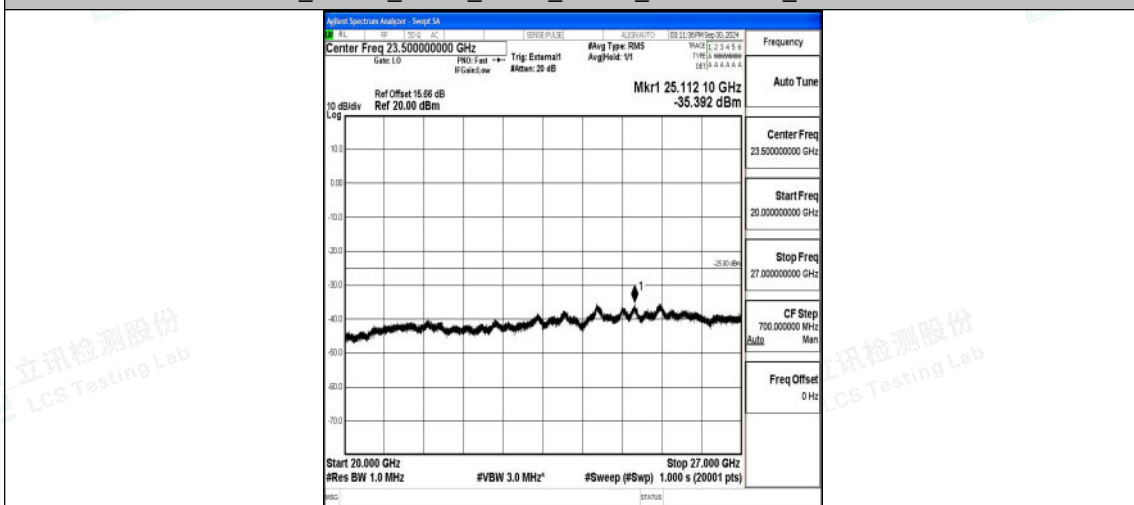

Band41_15MHz_QPSK_39725_1RB#0_20000~27000_20000~27000