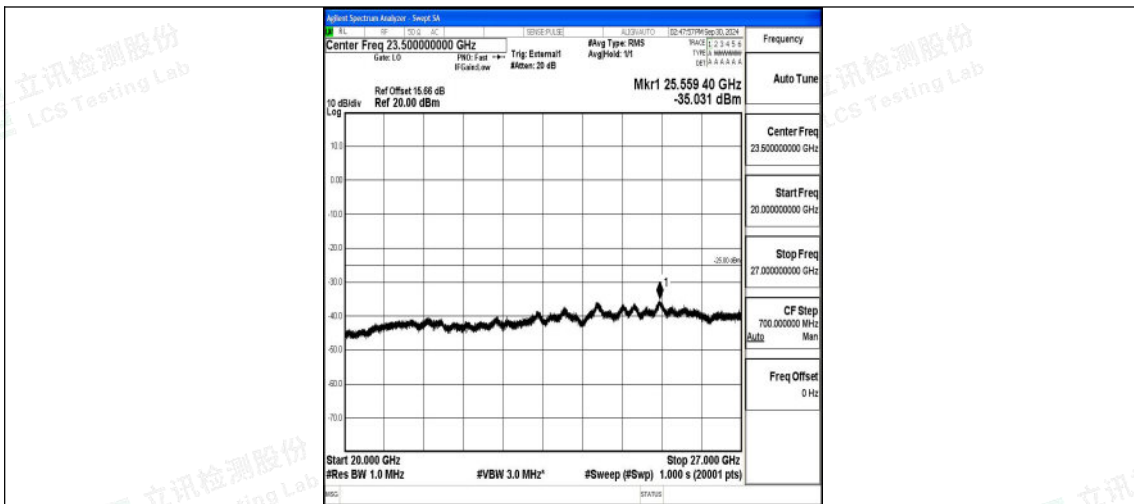

Band41_10MHz_QPSK_41540_1RB#0_0.15~30_0.15~30

Band41_10MHz_QPSK_41540_1RB#0_30~1000_30~1000

Band41_10MHz_QPSK_41540_1RB#0_1000~20000_1000~20000

Band41_10MHz_QPSK_41540_1RB#0_20000~27000_20000~27000

Band41_10MHz_16QAM_41540_1RB#0_0.009~0.15_0.009~0.15