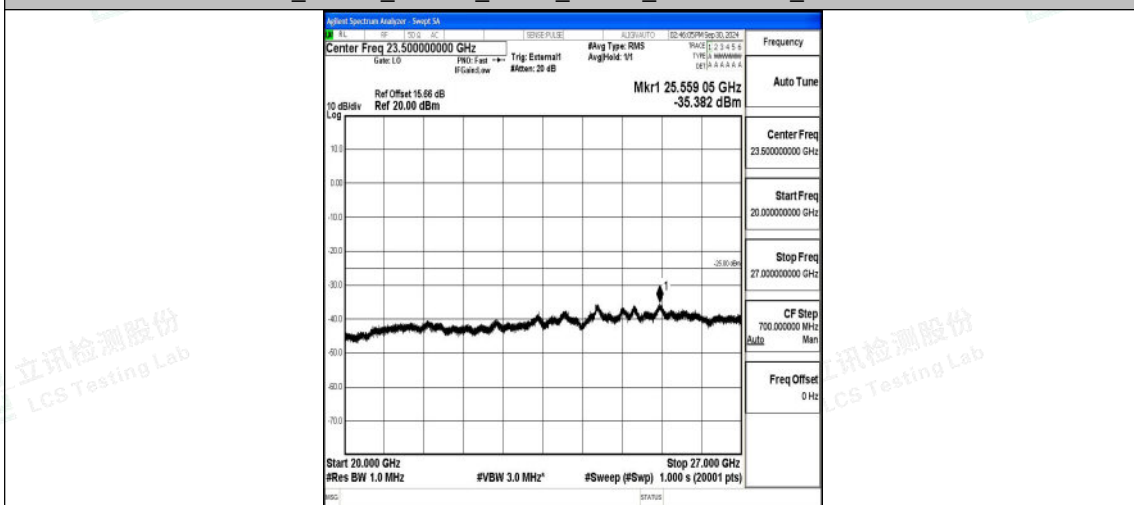

Band41_10MHz_16QAM_40620_1RB#0_0.15~30_0.15~30

Band41_10MHz_16QAM_40620_1RB#0_30~1000_30~1000

Band41_10MHz_16QAM_40620_1RB#0_1000~20000_1000~20000

Band41_10MHz_16QAM_40620_1RB#0_20000~27000_20000~27000

Band41_10MHz_QPSK_41540_1RB#0_0.009~0.15_0.009~0.15