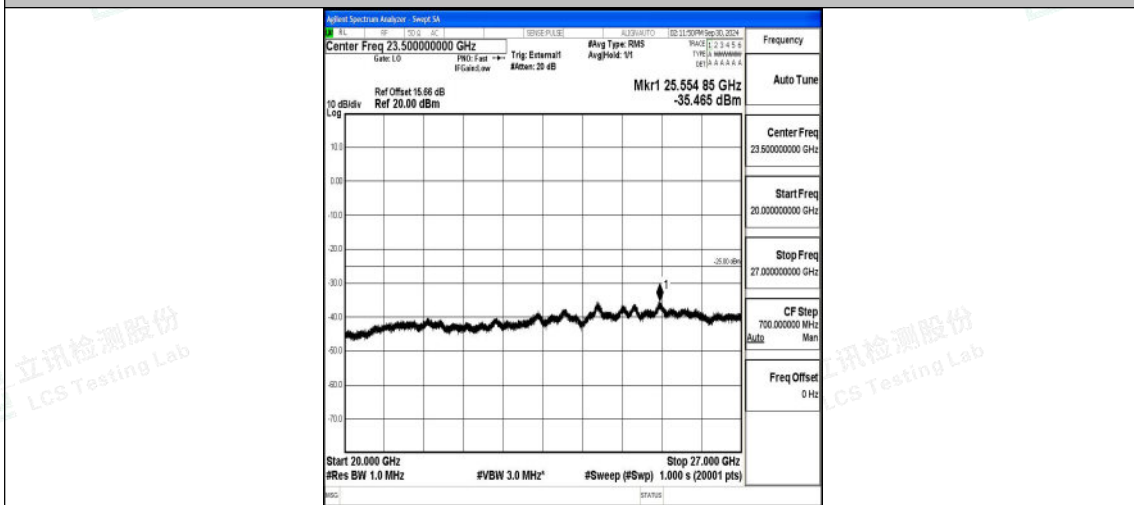

Band41_5MHz_16QAM_40620_1RB#0_0.009~0.15_0.009~0.15

Band41_5MHz_16QAM_40620_1RB#0_0.15~30_0.15~30

Band41_5MHz_16QAM_40620_1RB#0_30~1000_30~1000

Band41_5MHz_16QAM_40620_1RB#0_1000~20000_1000~20000

Band41_5MHz_16QAM_40620_1RB#0_20000~27000_20000~27000