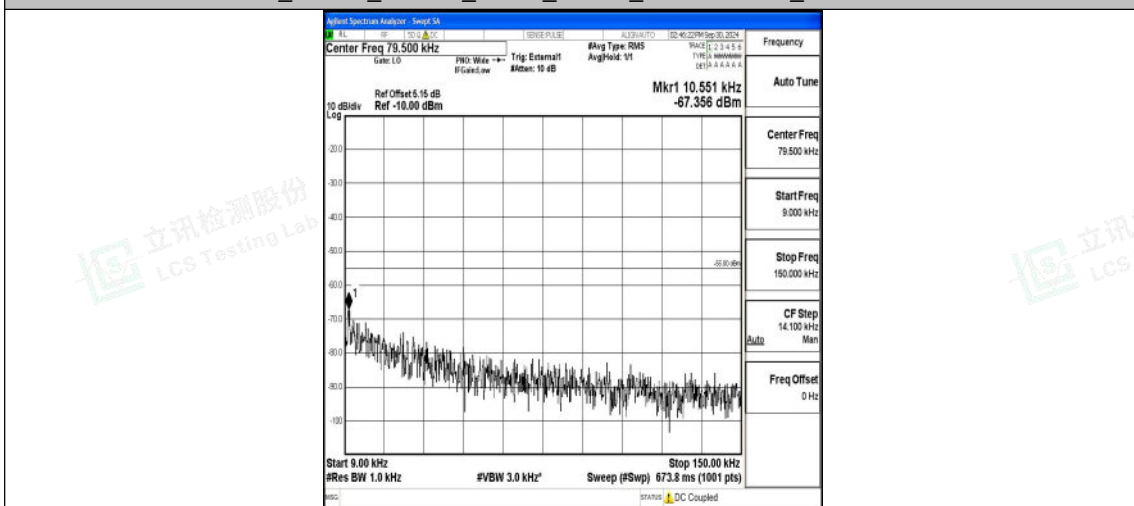

Band41_10MHz_16QAM_40620_1RB#0_0.15~30_0.15~30

Band41_10MHz_16QAM_40620_1RB#0_30~1000_30~1000

Band41_10MHz_16QAM_40620_1RB#0_1000~20000_1000~20000

Band41_10MHz_16QAM_40620_1RB#0_20000~27000_20000~27000

Band41_10MHz_QPSK_41540_1RB#0_0.009~0.15_0.009~0.15