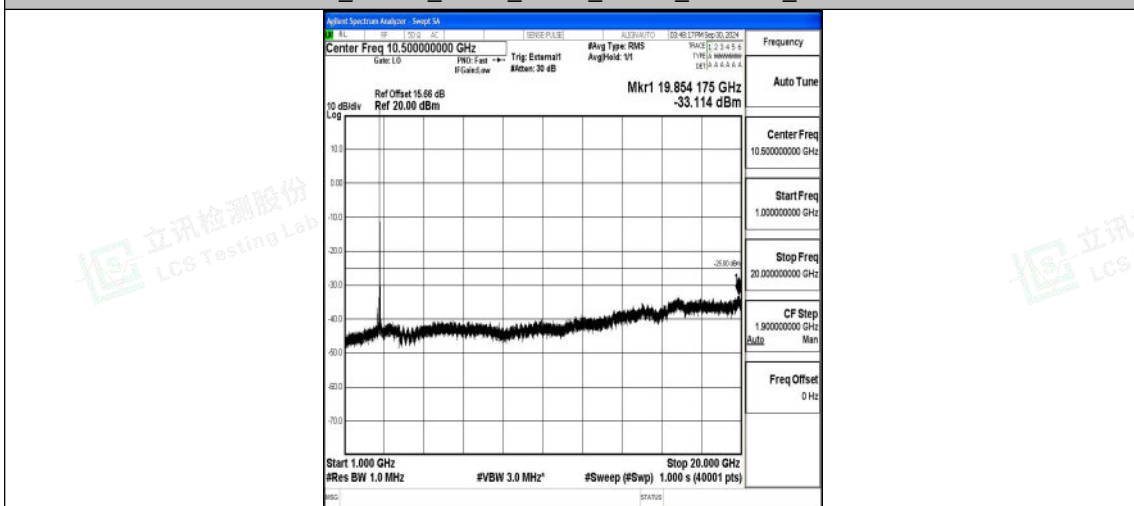

Band41_20MHz_QPSK_41490_1RB#0_1000~20000_1000~20000