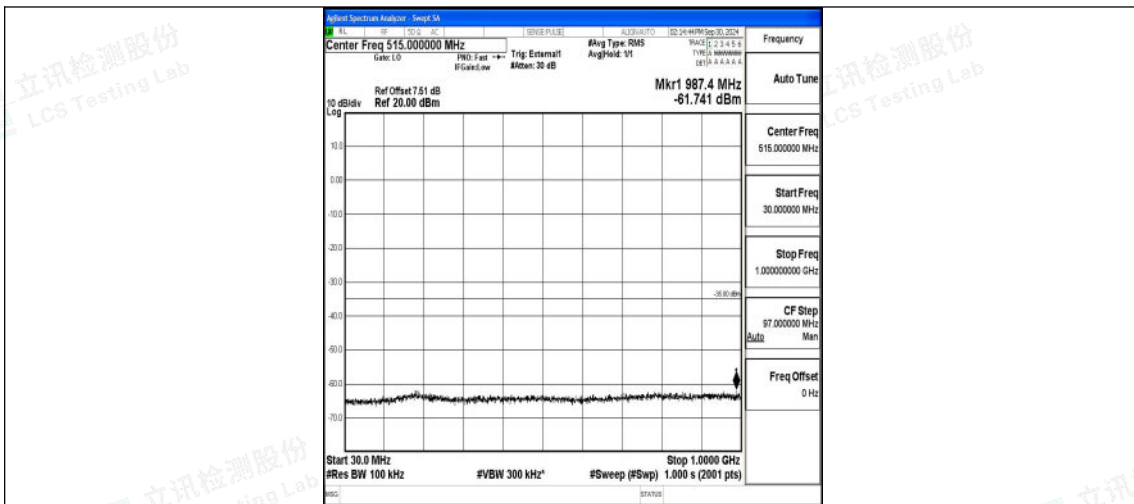

Band41_5MHz_16QAM_41565_1RB#0_30~1000_30~1000