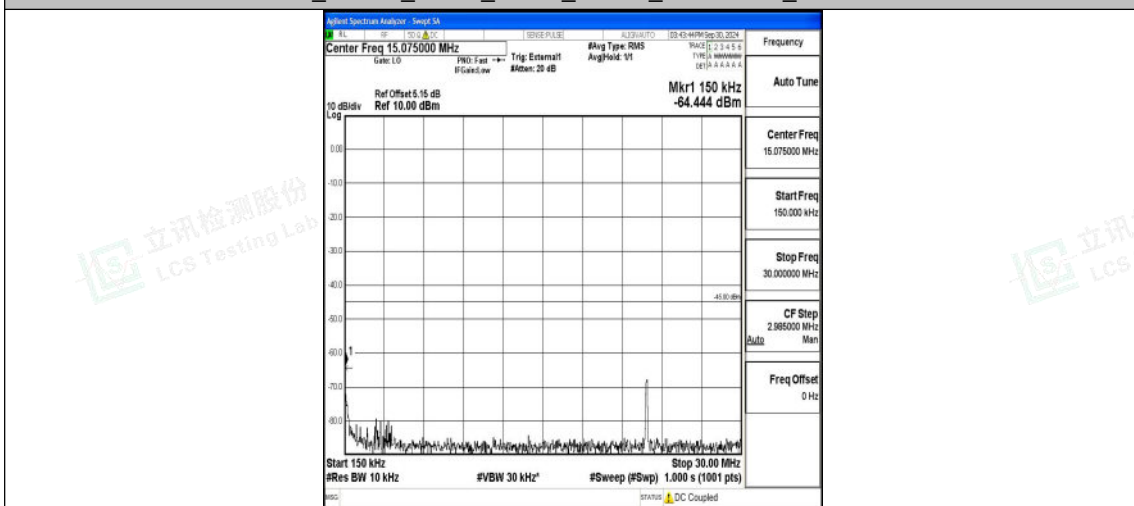

Band41_20MHz_16QAM_39750_1RB#0_30~1000_30~1000

Band41_20MHz_16QAM_39750_1RB#0_1000~20000_1000~20000

Band41_20MHz_16QAM_39750_1RB#0_20000~27000_20000~27000

Band41_20MHz_QPSK_40620_1RB#0_0.009~0.15_0.009~0.15