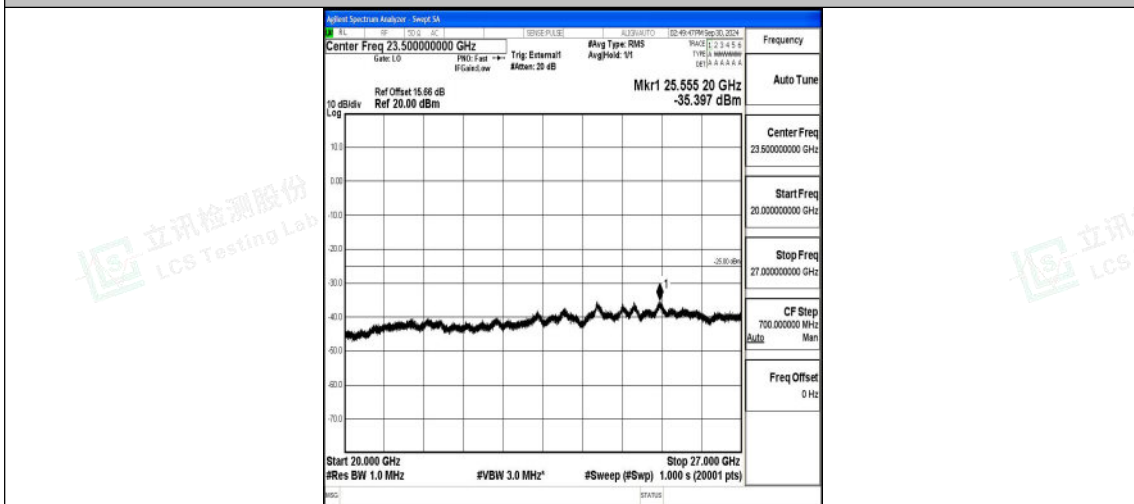

Band41_10MHz_16QAM_41540_1RB#0_20000~27000_20000~27000