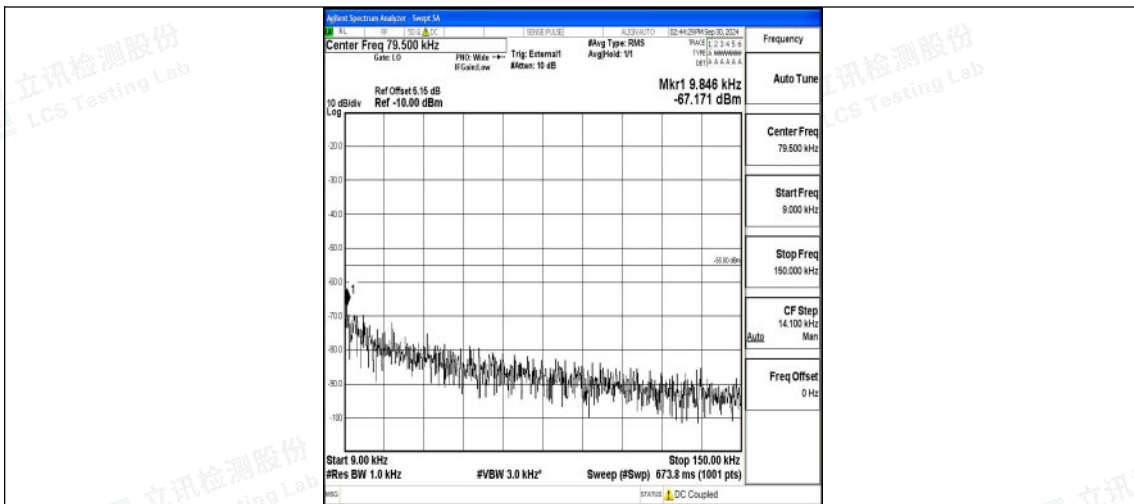

Band41_10MHz_QPSK_40620_1RB#0_0.15~30_0.15~30

Band41_10MHz_QPSK_40620_1RB#0_30~1000_30~1000

Band41_10MHz_QPSK_40620_1RB#0_1000~20000_1000~20000

Band41_10MHz_QPSK_40620_1RB#0_20000~27000_20000~27000

Band41_10MHz_16QAM_40620_1RB#0_0.009~0.15_0.009~0.15