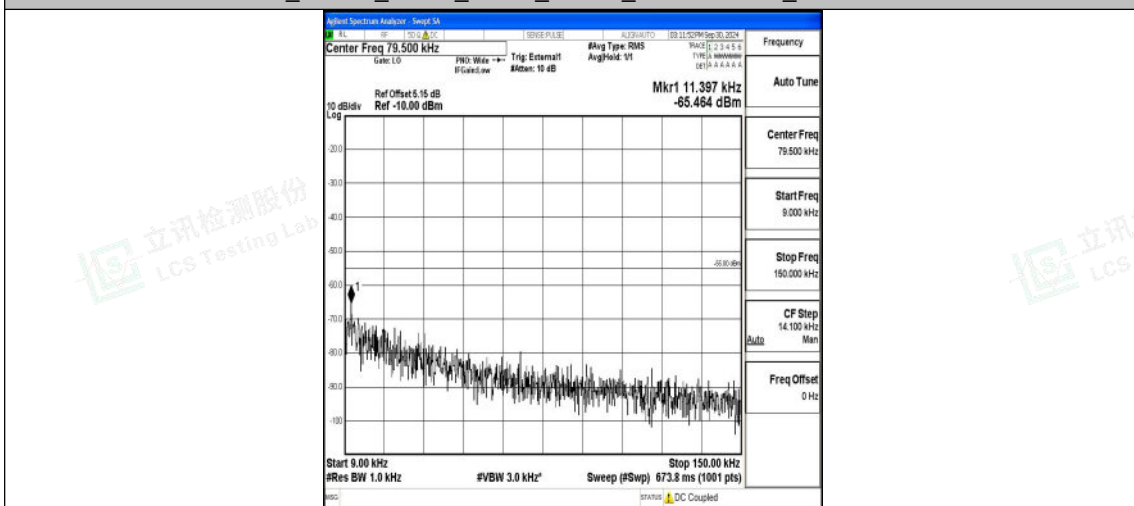

Band41_15MHz_16QAM_39725_1RB#0_0.009~0.15_0.009~0.15