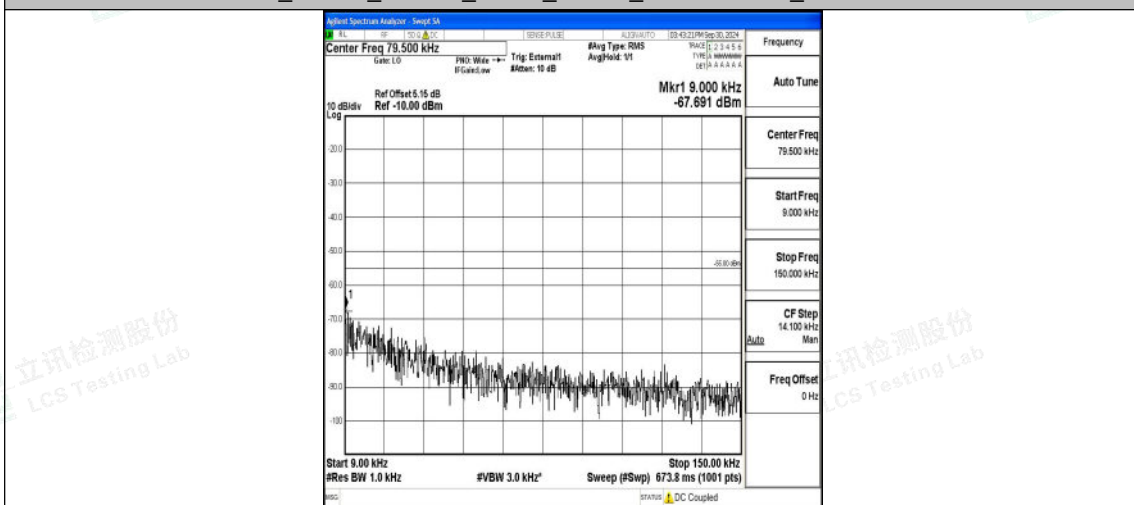

Band41_20MHz_16QAM_39750_1RB#0_30~1000_30~1000

Band41_20MHz_16QAM_39750_1RB#0_1000~20000_1000~20000

Band41_20MHz_16QAM_39750_1RB#0_20000~27000_20000~27000

Band41_20MHz_QPSK_40620_1RB#0_0.009~0.15_0.009~0.15