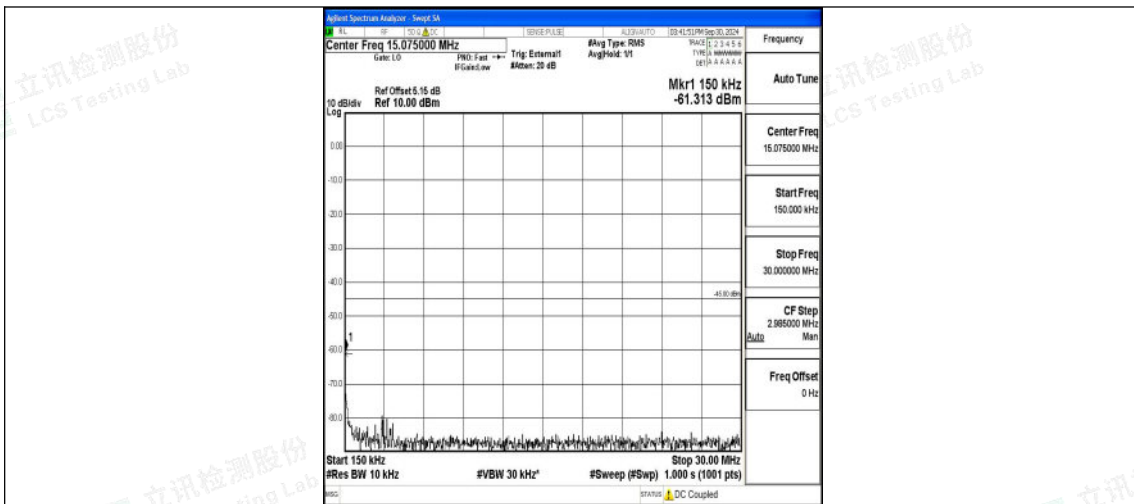

Band41_20MHz_16QAM_39750_1RB#0_0.15~30_0.15~30