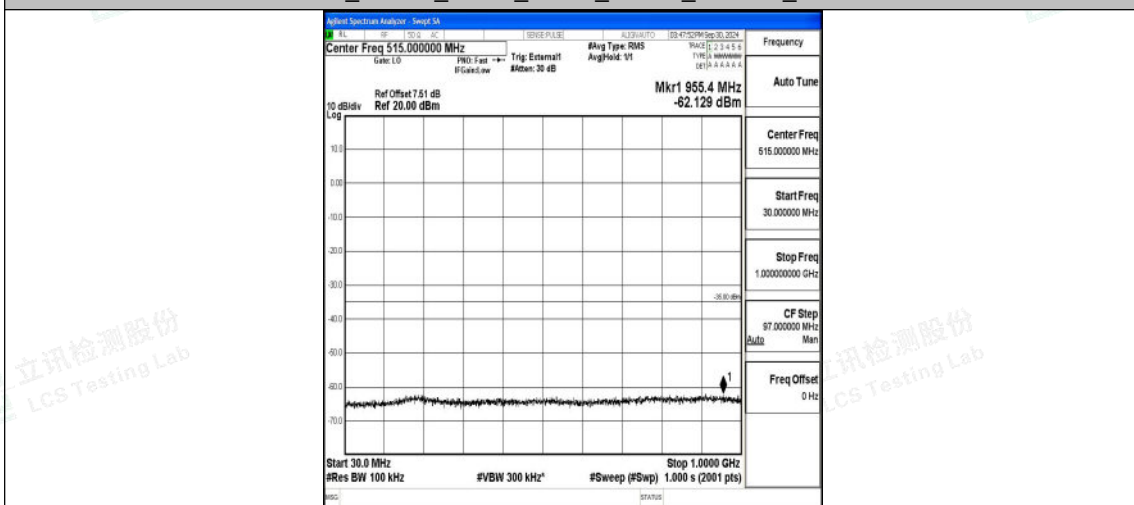

Band41_20MHz_16QAM_40620_1RB#0_1000~20000_1000~20000

Band41_20MHz_16QAM_40620_1RB#0_20000~27000_20000~27000

Band41_20MHz_QPSK_41490_1RB#0_0.009~0.15_0.009~0.15

Band41_20MHz_QPSK_41490_1RB#0_0.15~30_0.15~30