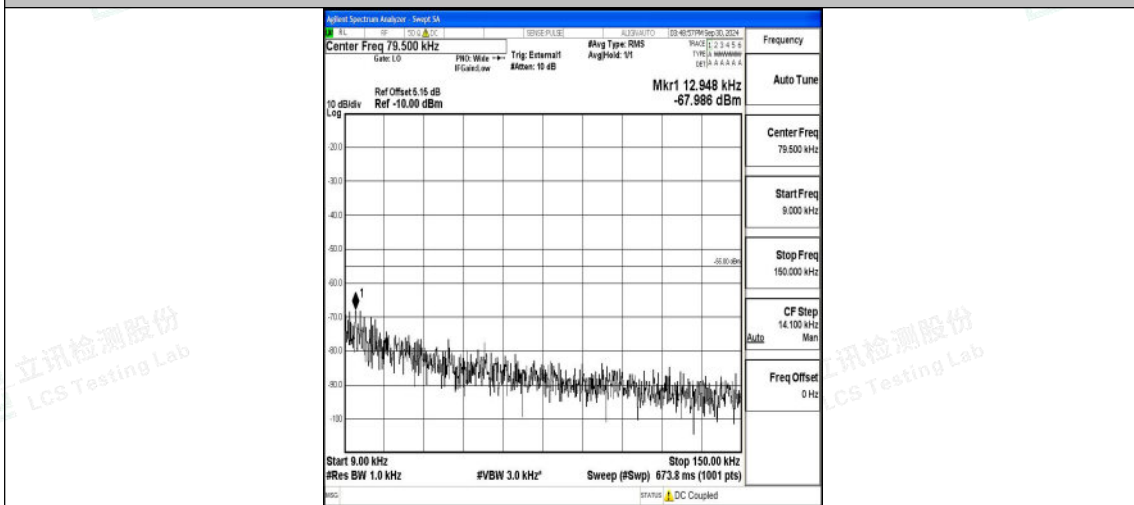

Band41_20MHz_QPSK_41490_1RB#0_30~1000_30~1000

Band41_20MHz_QPSK_41490_1RB#0_1000~20000_1000~20000

Band41_20MHz_QPSK_41490_1RB#0_20000~27000_20000~27000

Band41_20MHz_16QAM_41490_1RB#0_0.009~0.15_0.009~0.15