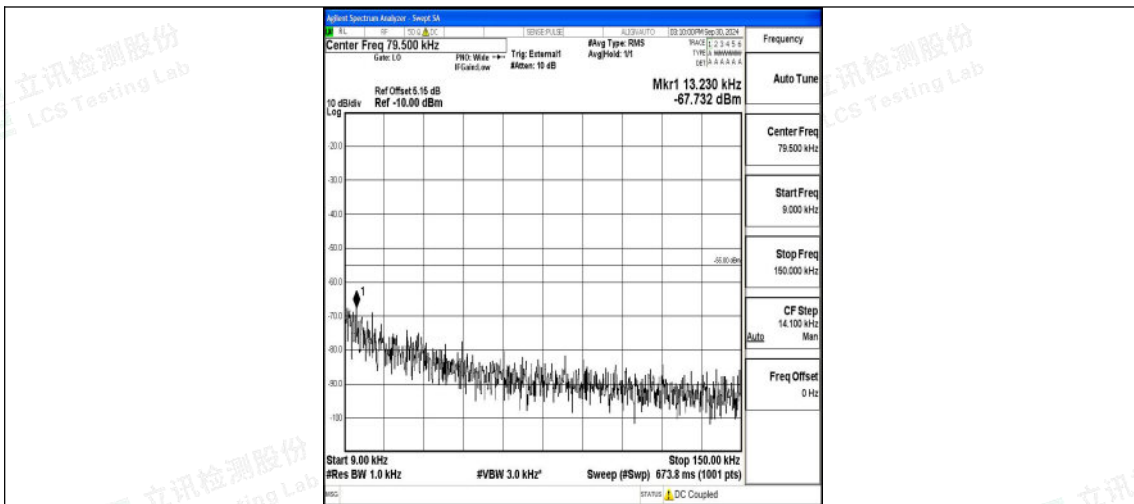

Band41_15MHz_QPSK_39725_1RB#0_0.009~0.15_0.009~0.15