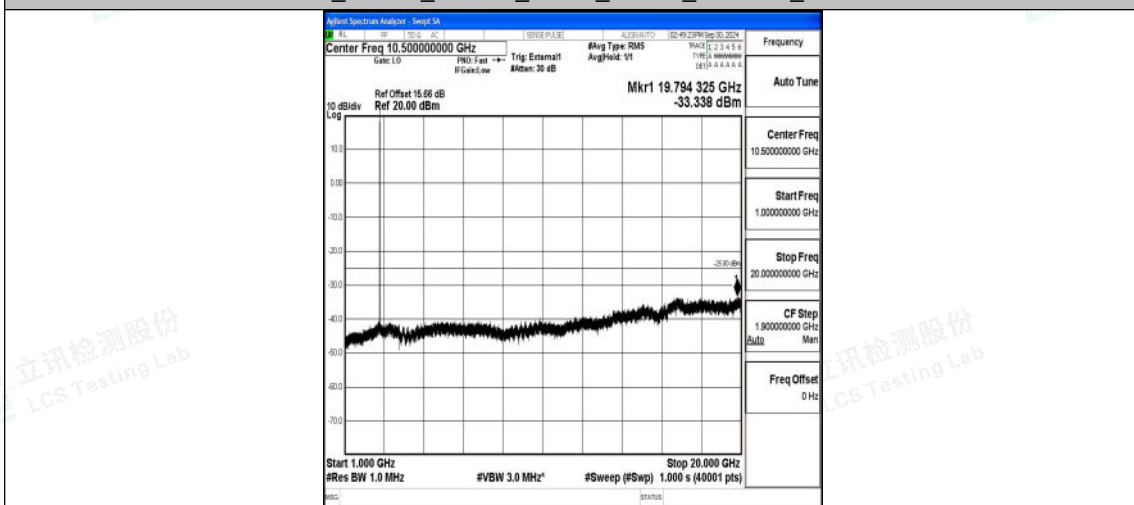

Band41_10MHz_16QAM_41540_1RB#0_1000~20000_1000~20000