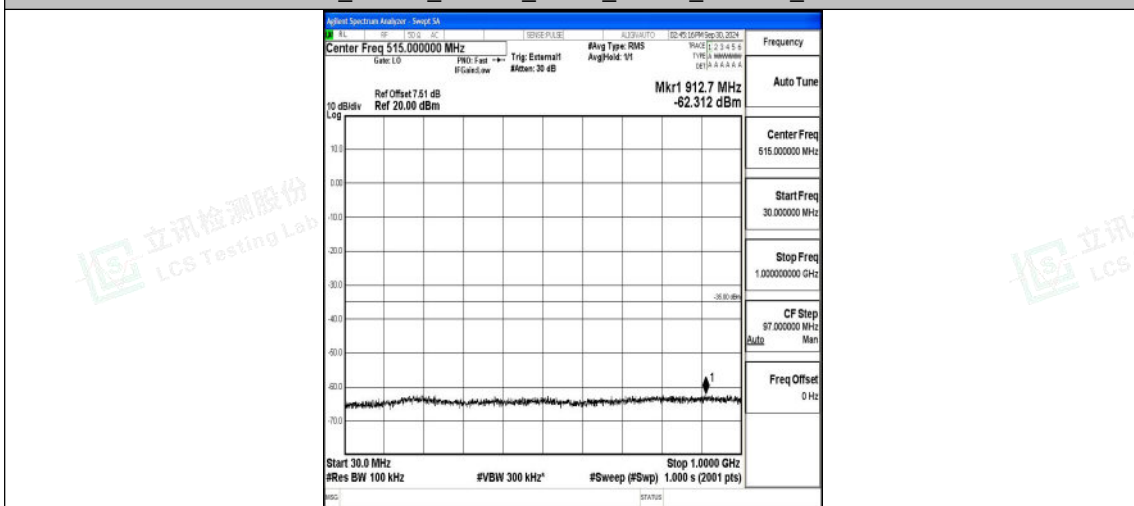

Band41_10MHz_16QAM_40620_1RB#0_30~1000_30~1000