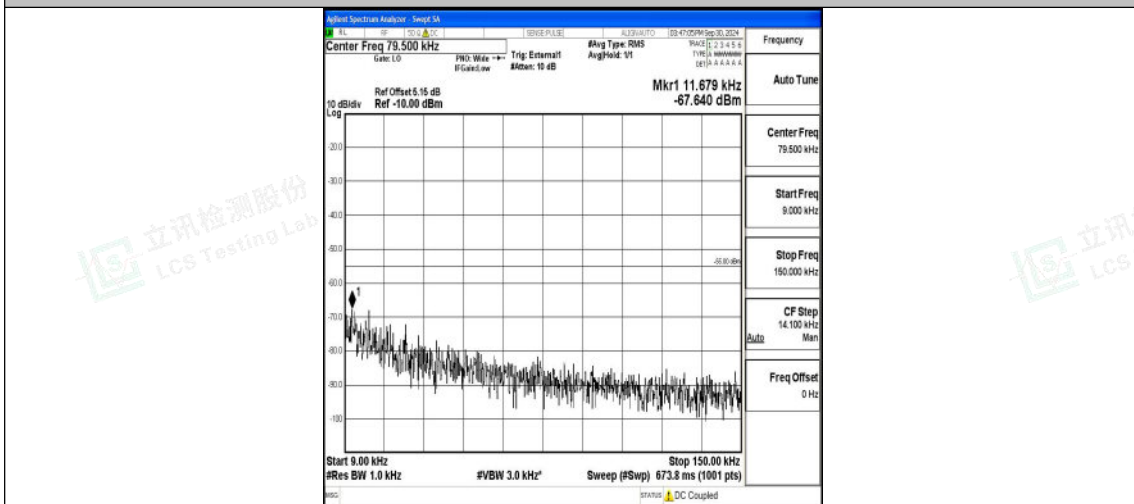

Band41_20MHz_QPSK_41490_1RB#0_0.009~0.15_0.009~0.15