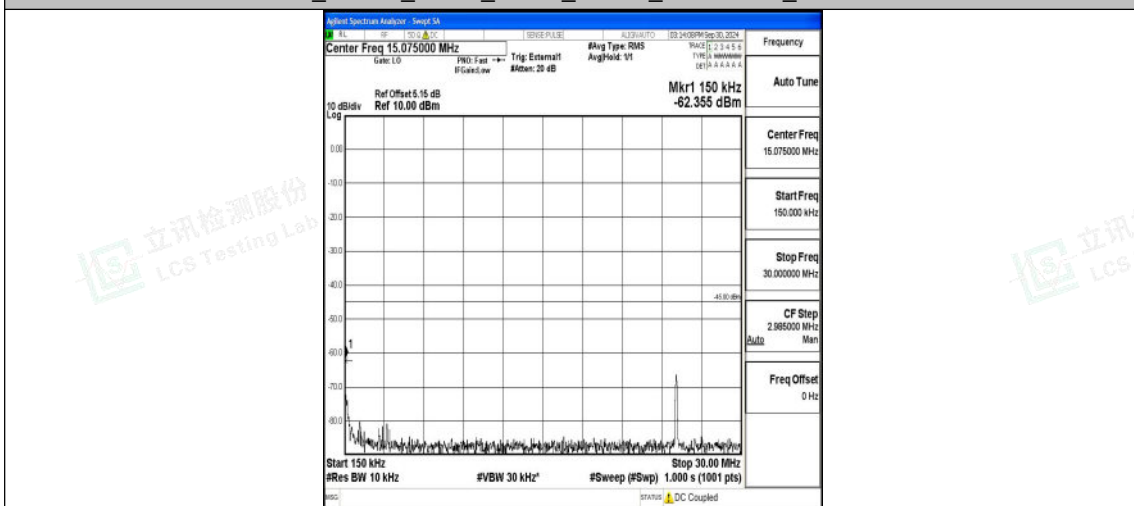

Band41_15MHz_16QAM_39725_1RB#0_30~1000_30~1000

Band41_15MHz_16QAM_39725_1RB#0_1000~20000_1000~20000

Band41_15MHz_16QAM_39725_1RB#0_20000~27000_20000~27000

Band41_15MHz_QPSK_40620_1RB#0_0.009~0.15_0.009~0.15