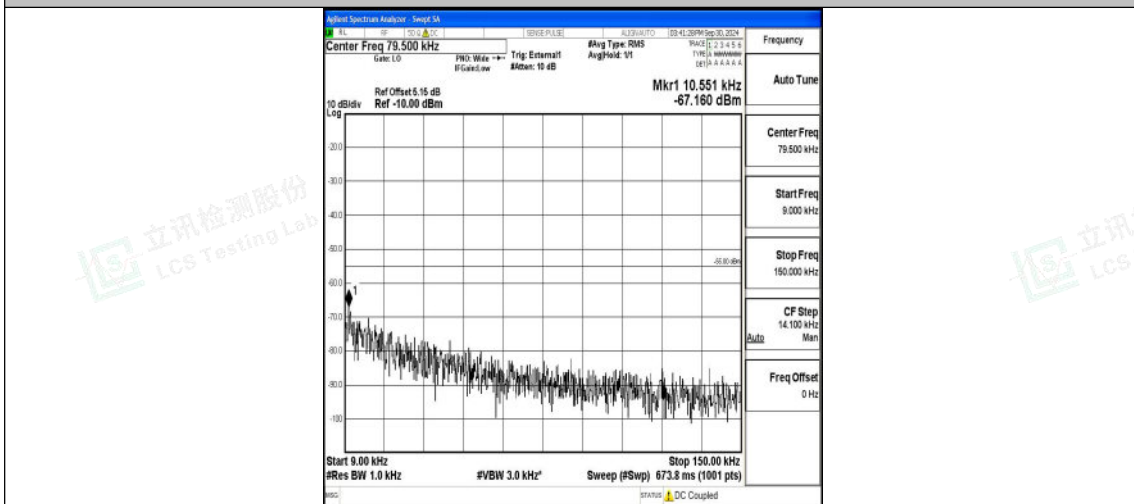

Band41_20MHz_16QAM_39750_1RB#0_0.009~0.15_0.009~0.15