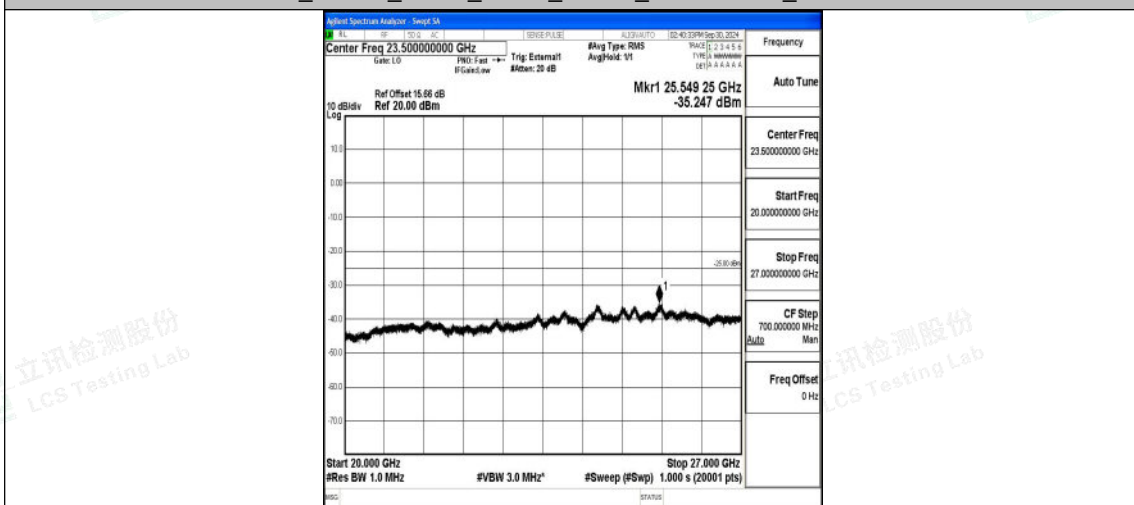

Band41_10MHz_QPSK_39700_1RB#0_20000~27000_20000~27000