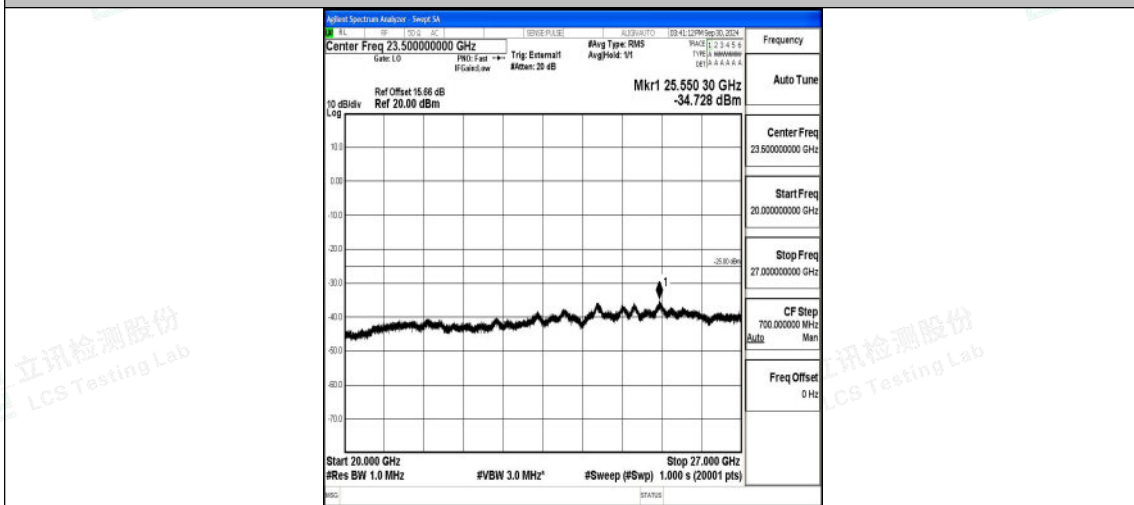

Band41_20MHz_QPSK_39750_1RB#0_20000~27000_20000~27000