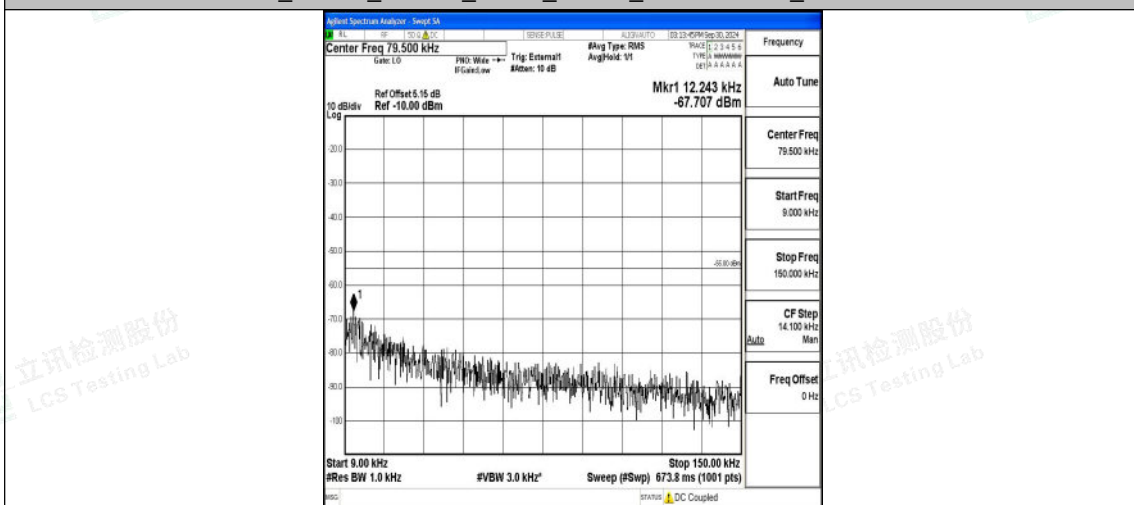

Band41_15MHz_16QAM_39725_1RB#0_30~1000_30~1000

Band41_15MHz_16QAM_39725_1RB#0_1000~20000_1000~20000

Band41_15MHz_16QAM_39725_1RB#0_20000~27000_20000~27000

Band41_15MHz_QPSK_40620_1RB#0_0.009~0.15_0.009~0.15