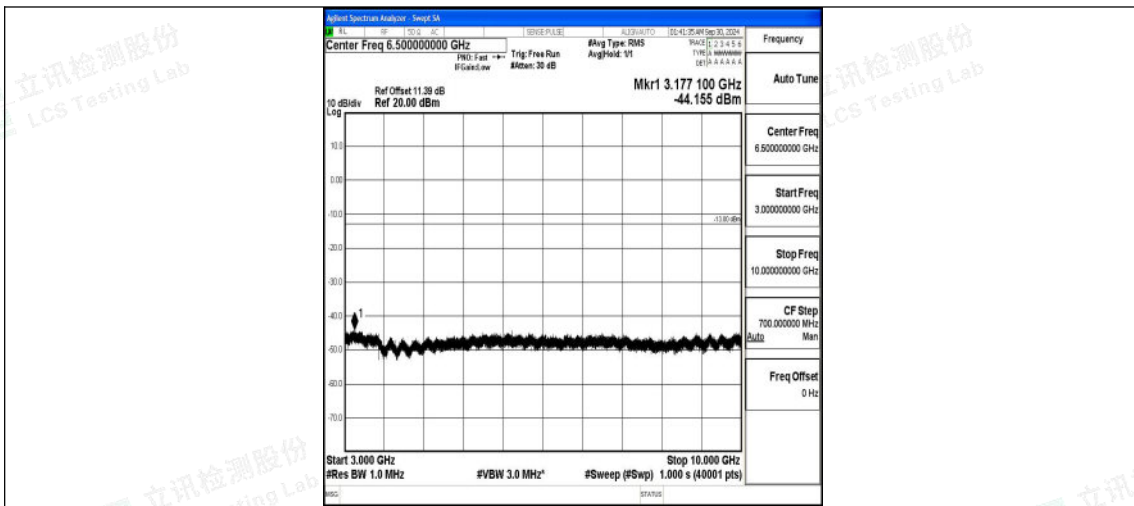

Band13\_5MHz\_QPSK\_23255\_1RB#0\_0.009~0.15\_0.009~0.15

Band13\_5MHz\_QPSK\_23255\_1RB#0\_0.15~30\_0.15~30

Band13\_5MHz\_QPSK\_23255\_1RB#0\_30~1000\_30~1000

Band13\_5MHz\_QPSK\_23255\_1RB#0\_1000~3000\_1000~3000