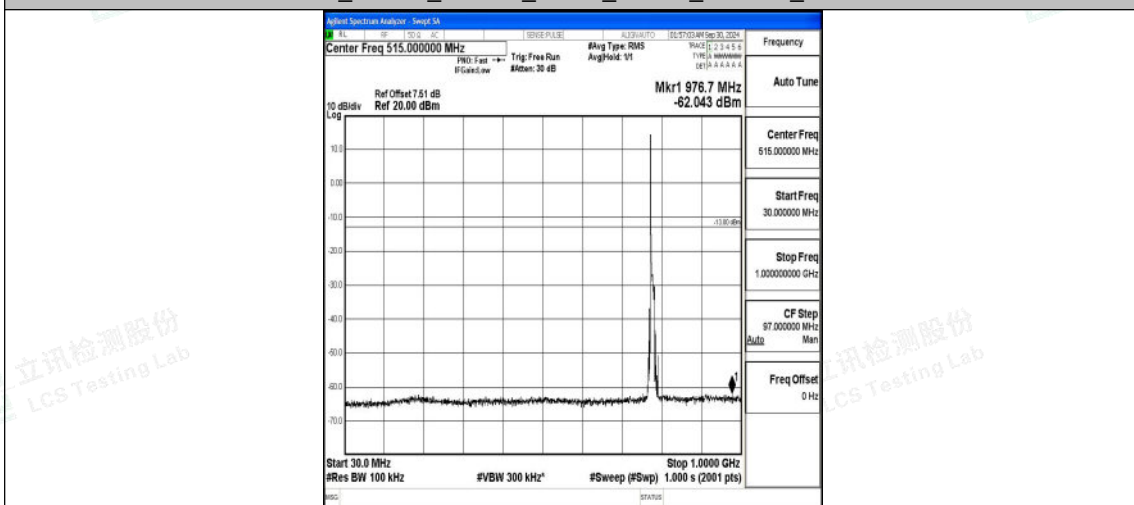

Band13_10MHz_16QAM_23230_1RB#0_30~1000_30~1000