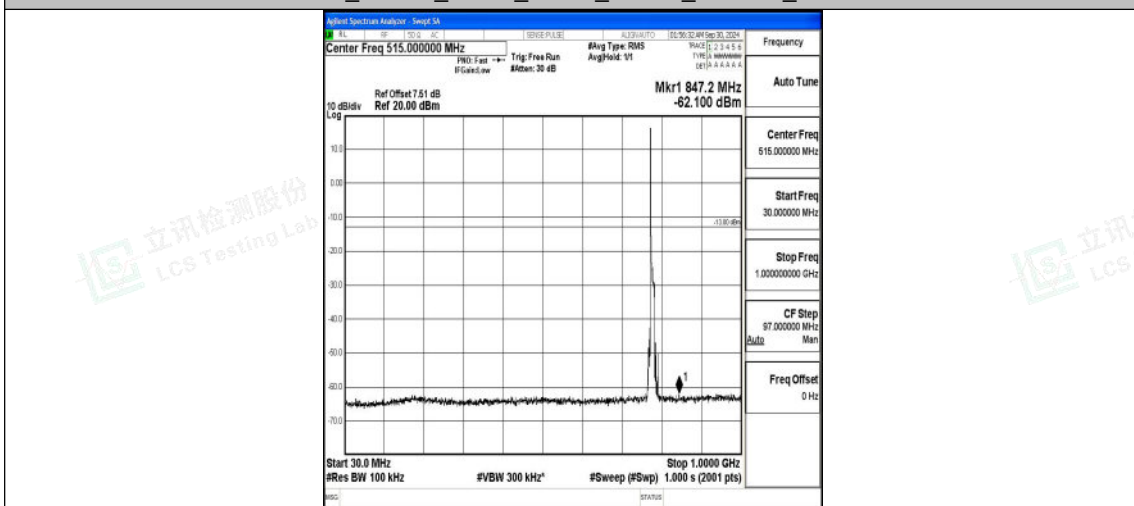

Band13\_5MHz\_16QAM\_23255\_1RB#0\_1000~3000\_1000~3000

Band13\_5MHz\_16QAM\_23255\_1RB#0\_3000~10000\_3000~10000

Band13\_10MHz\_QPSK\_23230\_1RB#0\_0.009~0.15\_0.009~0.15

Band13\_10MHz\_QPSK\_23230\_1RB#0\_0.15~30\_0.15~30