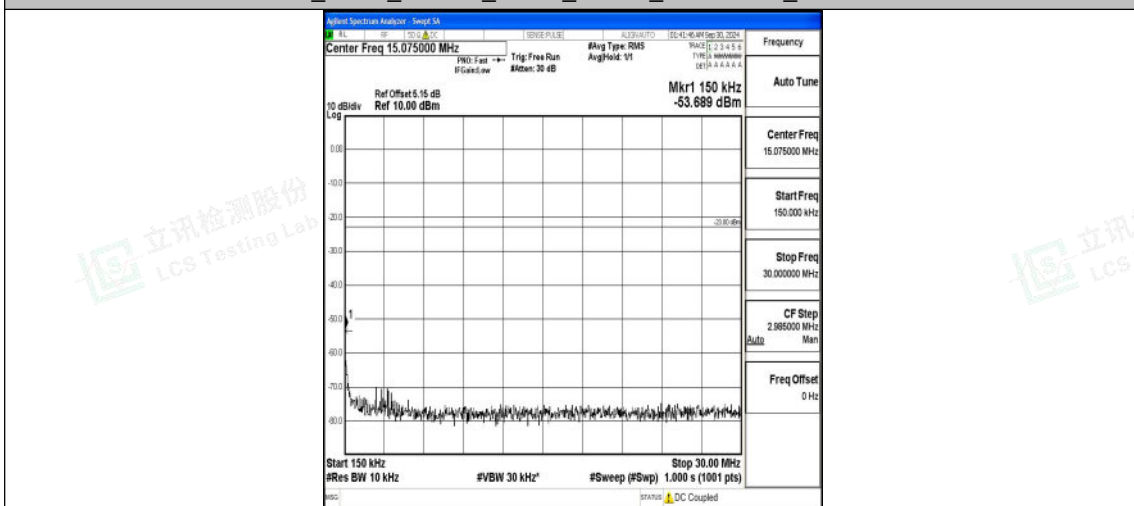

Band13_5MHz_16QAM_23255_1RB#0_0.15~30_0.15~30