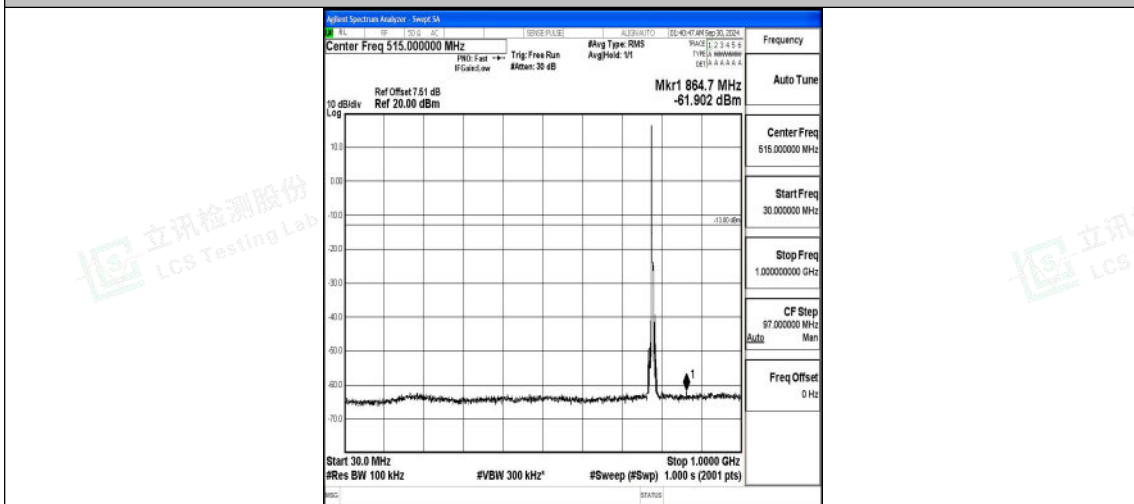

Band13_5MHz_16QAM_23230_1RB#0_30~1000_30~1000