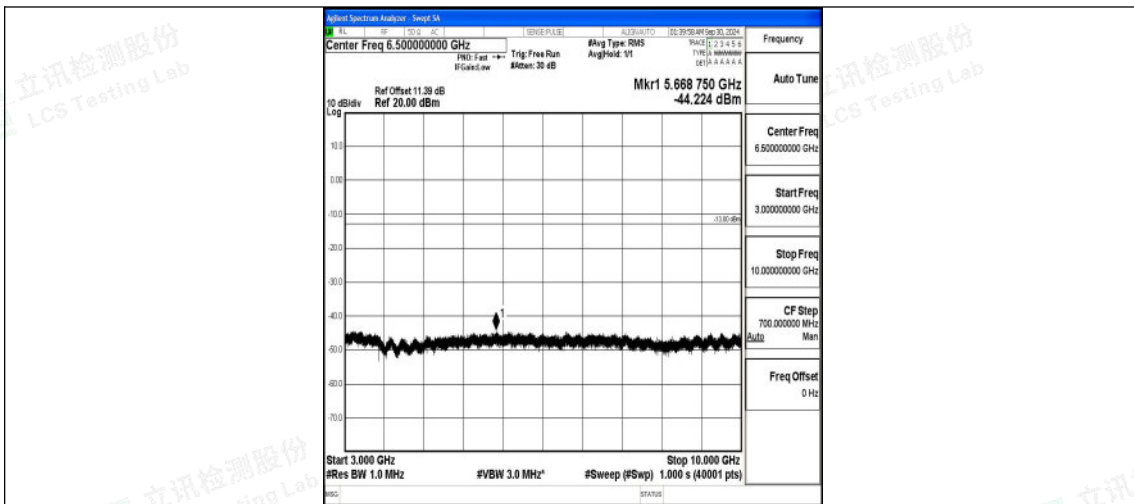

Band13_5MHz_16QAM_23205_1RB#0_3000~10000_3000~10000