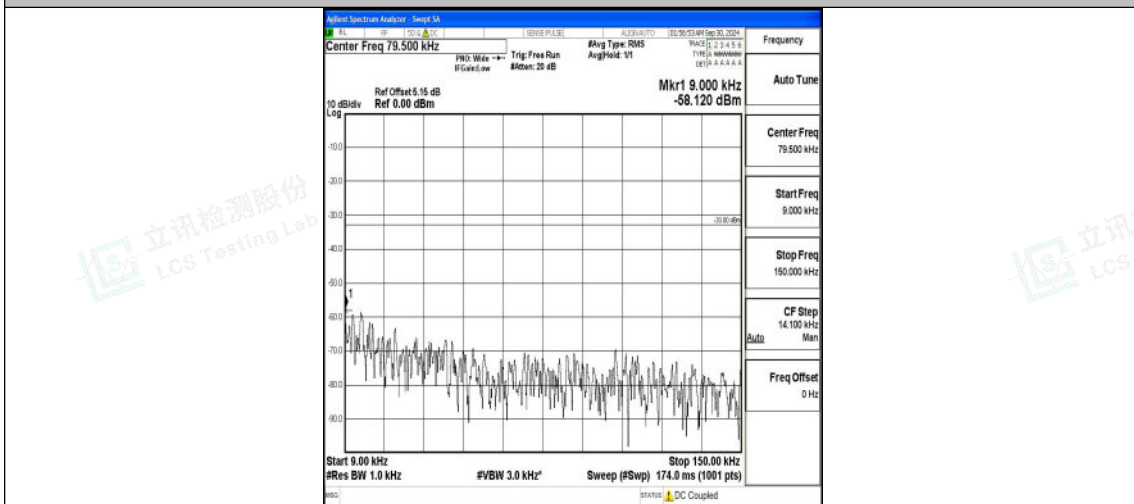

Band13\_10MHz\_QPSK\_23230\_1RB#0\_30~1000\_30~1000

Band13\_10MHz\_QPSK\_23230\_1RB#0\_1000~3000\_1000~3000

Band13\_10MHz\_QPSK\_23230\_1RB#0\_3000~10000\_3000~10000

Band13\_10MHz\_16QAM\_23230\_1RB#0\_0.009~0.15\_0.009~0.15