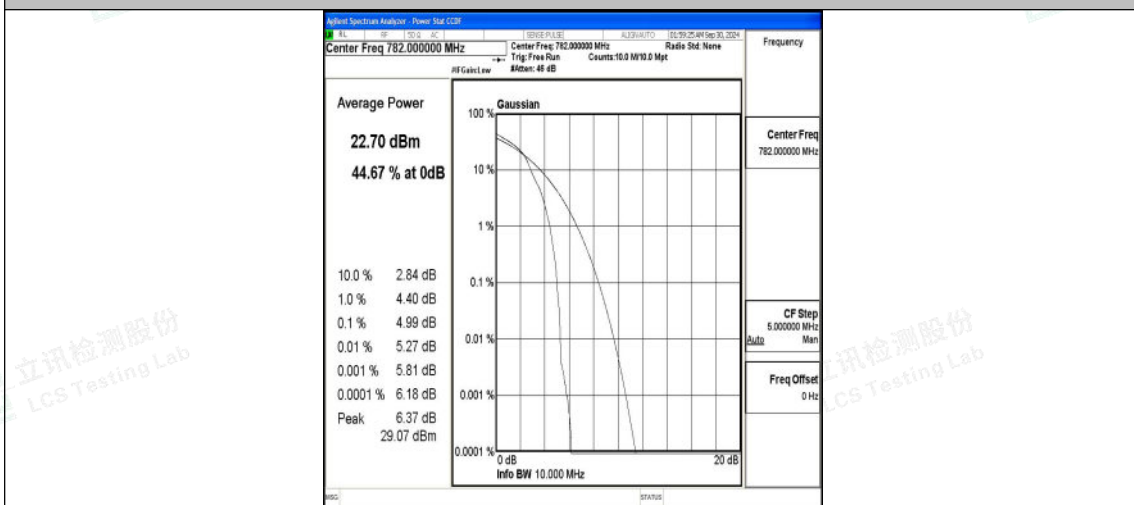

Band13-10MHz-16QAM-23230-1RB#0-PASS