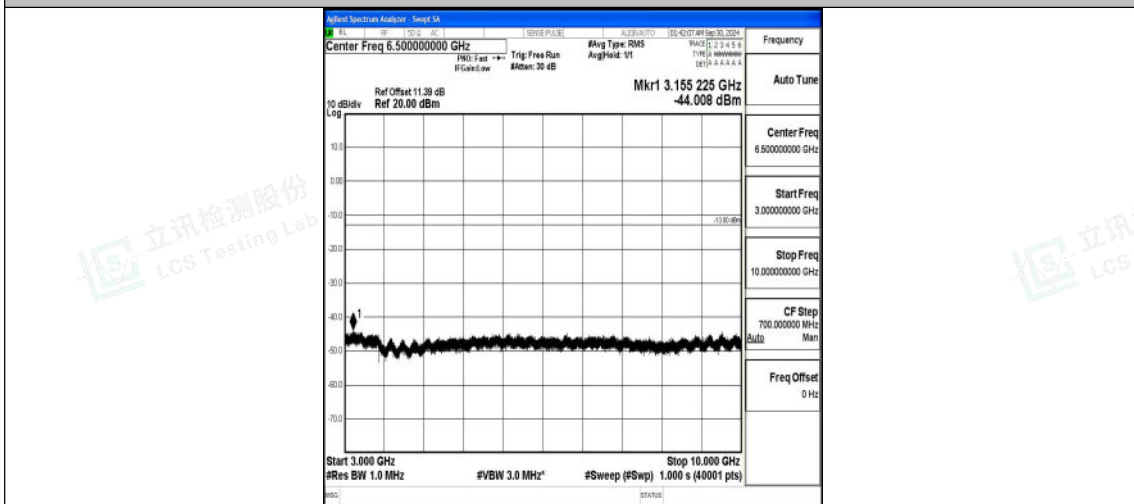

Band13_5MHz_16QAM_23255_1RB#0_3000~10000_3000~10000