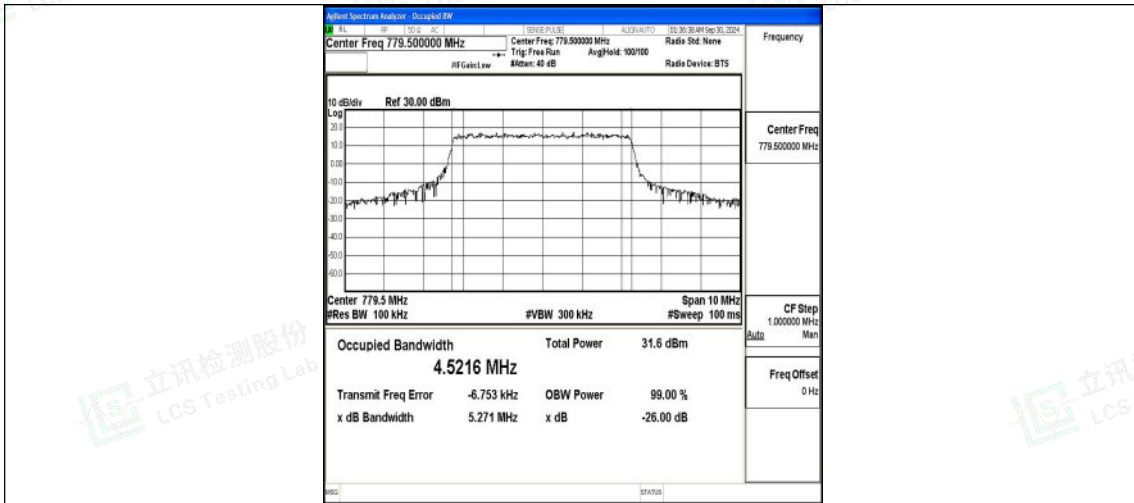

Test Graphs

Band13-5MHz-QPSK-23205-25RB#0-PASS