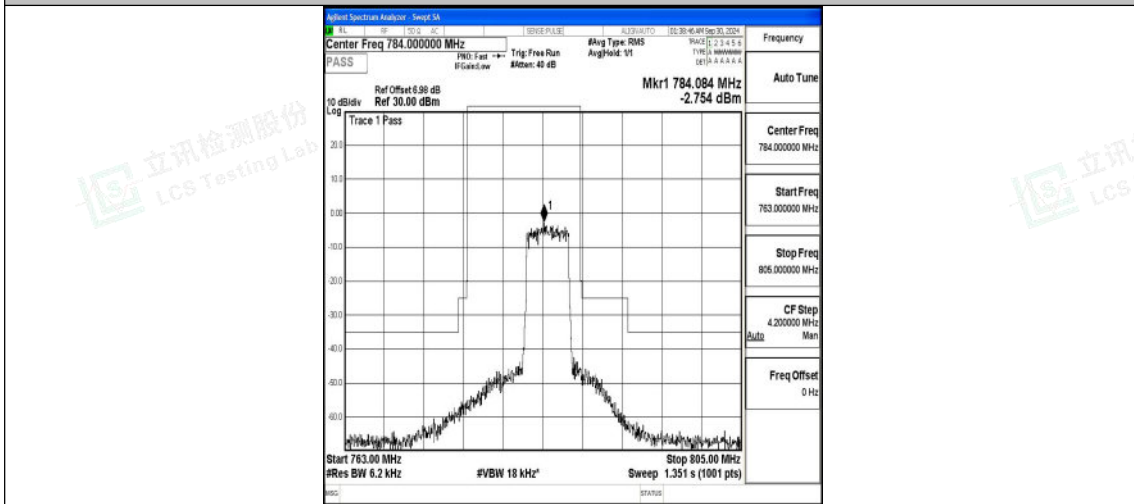

### Test Graphs

Band13\_5MHz\_QPSK\_23205\_25RB#0

Band13\_5MHz\_16QAM\_23205\_25RB#0

Band13\_5MHz\_QPSK\_23255\_25RB#0

Band13\_5MHz\_16QAM\_23255\_25RB#0

Band13\_10MHz\_QPSK\_23230\_50RB#0

Band13\_10MHz\_16QAM\_23230\_50RB#0