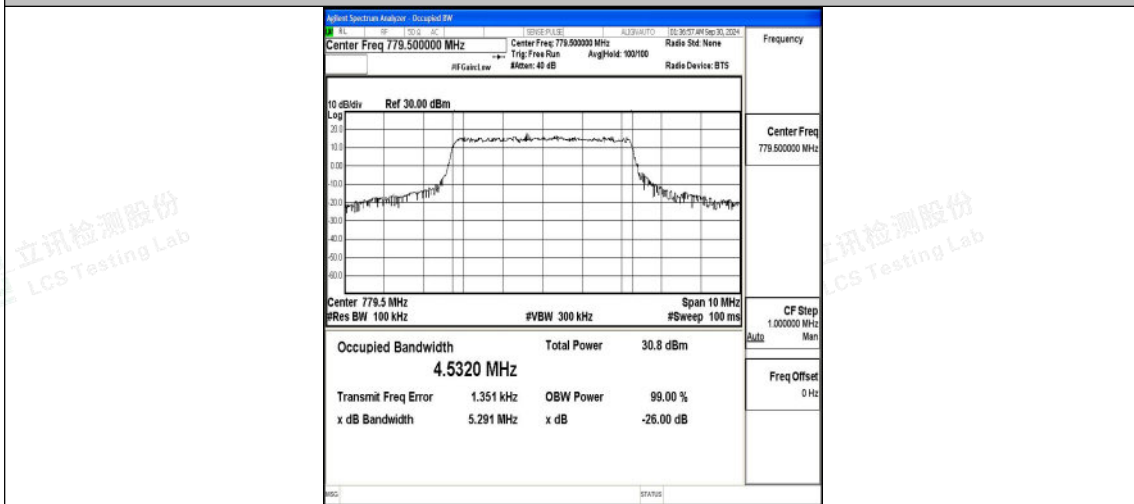

Band13-5MHz-16QAM-23205-25RB#0-PASS