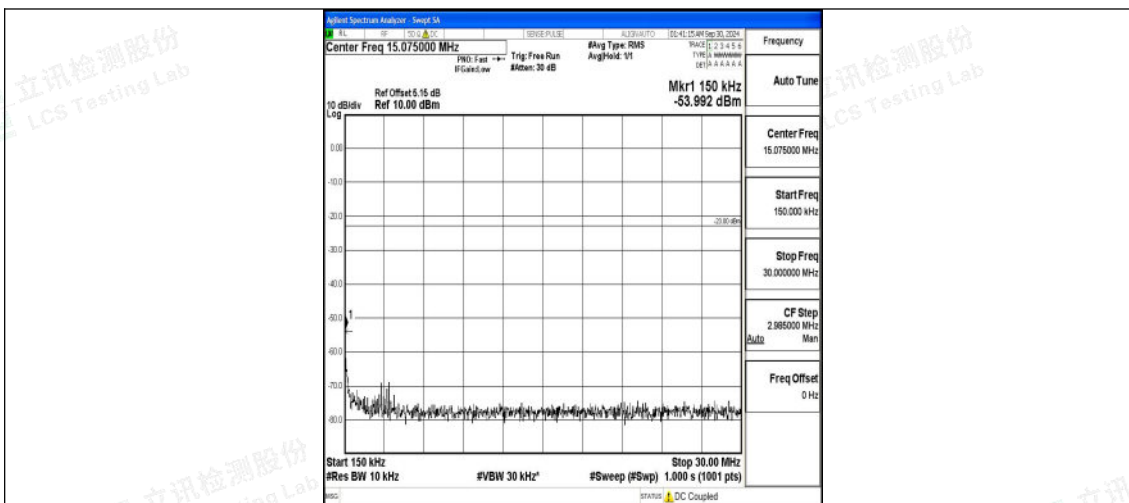

Band13_5MHz_QPSK_23255_1RB#0_0.15~30_0.15~30