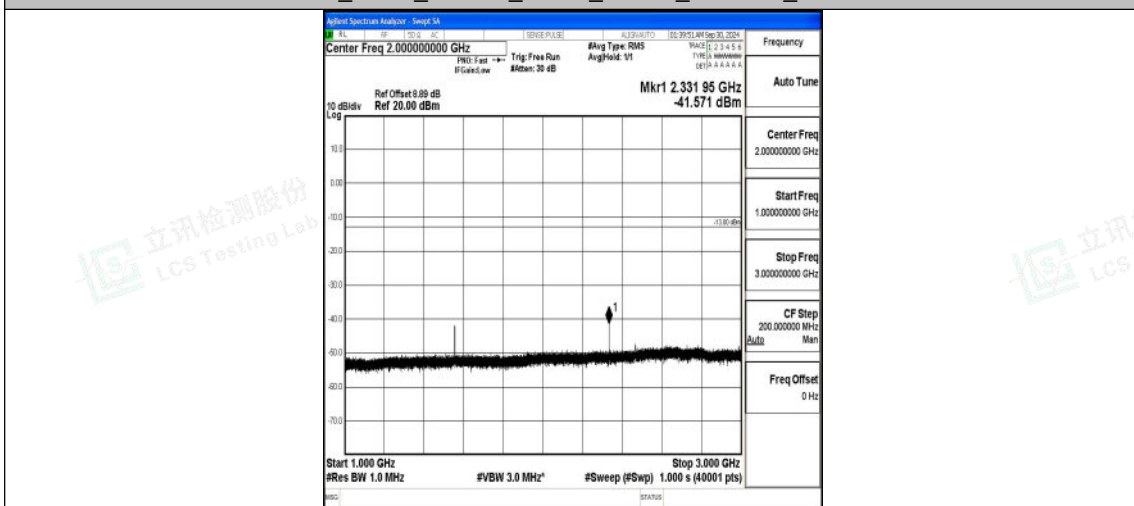

Band13\_5MHz\_QPSK\_23205\_1RB#0\_3000~10000\_3000~10000

Band13\_5MHz\_16QAM\_23205\_1RB#0\_0.009~0.15\_0.009~0.15

Band13\_5MHz\_16QAM\_23205\_1RB#0\_0.15~30\_0.15~30

Band13\_5MHz\_16QAM\_23205\_1RB#0\_30~1000\_30~1000