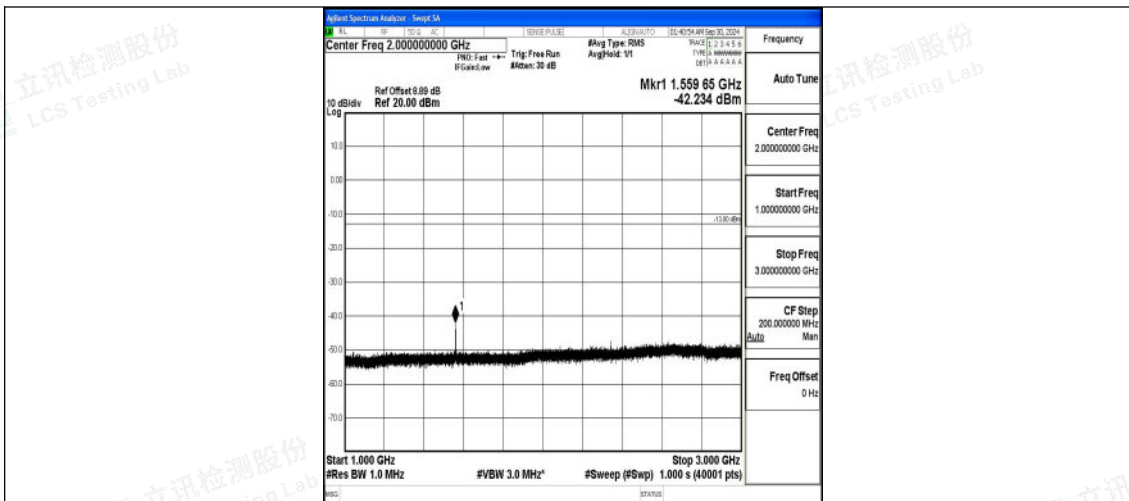

Band13_5MHz_16QAM_23230_1RB#0_1000~3000_1000~3000