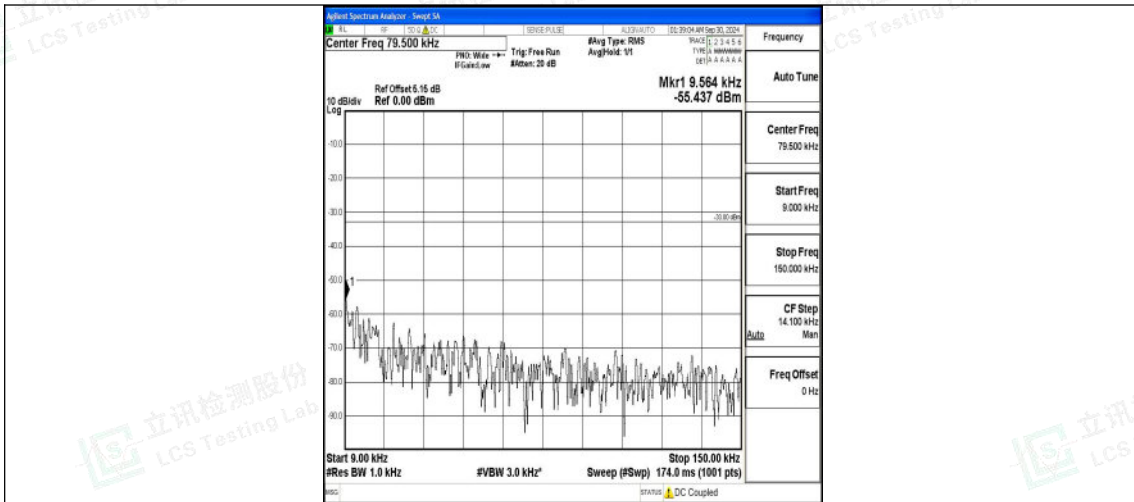

Test Graphs

Band13_5MHz_QPSK_23205_1RB#0_0.009~0.15_0.009~0.15