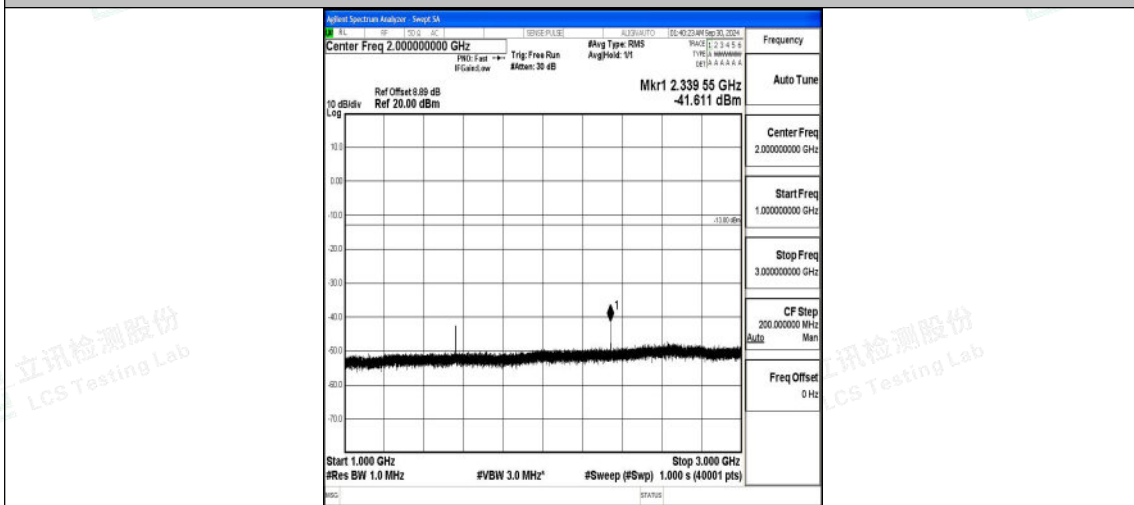

Band13_5MHz_QPSK_23230_1RB#0_1000~3000_1000~3000