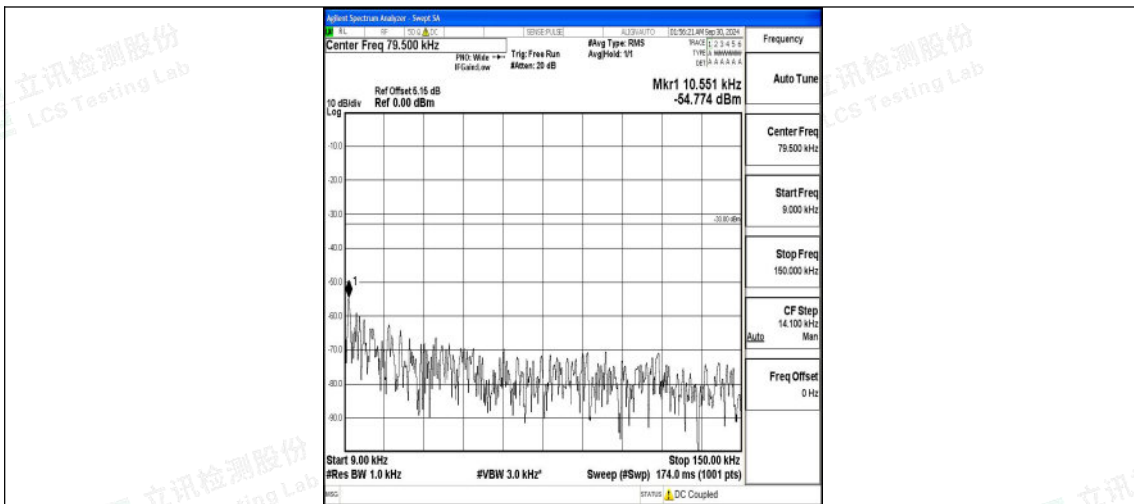

Band13_10MHz_QPSK_23230_1RB#0_0.009~0.15_0.009~0.15