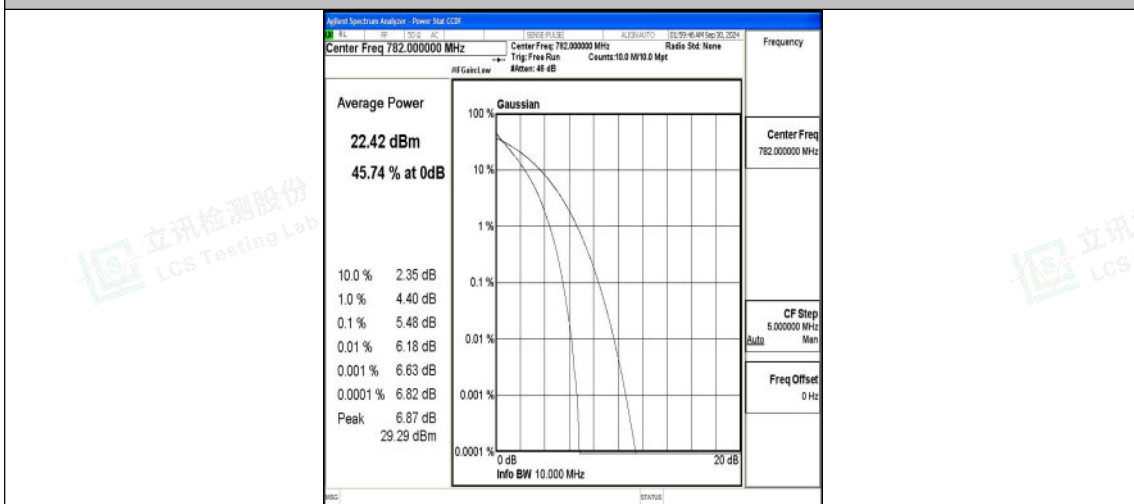

Band13-10MHz-QPSK-23230-50RB#0-PASS