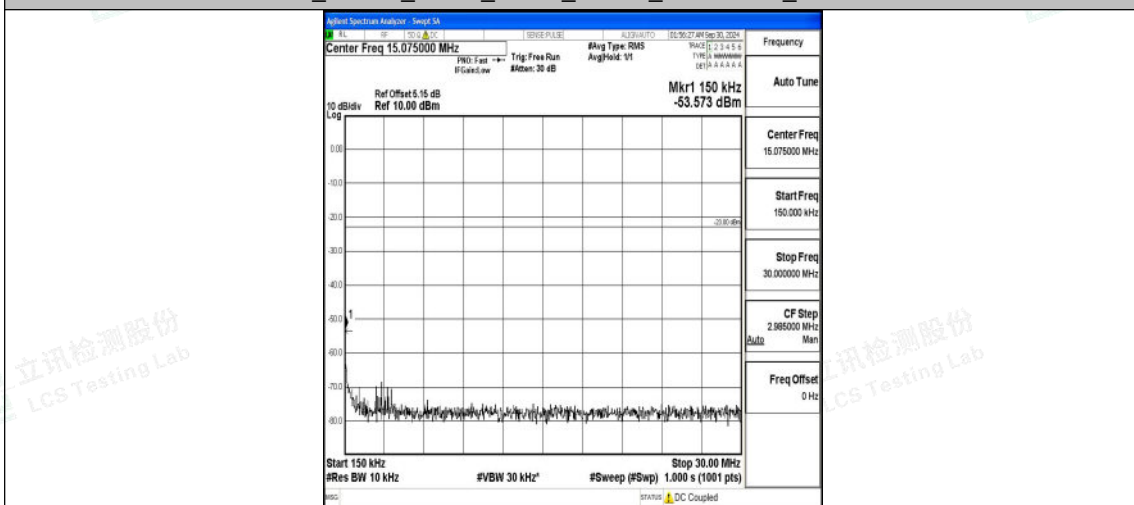

Band13\_5MHz\_16QAM\_23255\_1RB#0\_1000~3000\_1000~3000

Band13\_5MHz\_16QAM\_23255\_1RB#0\_3000~10000\_3000~10000

Band13\_10MHz\_QPSK\_23230\_1RB#0\_0.009~0.15\_0.009~0.15

Band13\_10MHz\_QPSK\_23230\_1RB#0\_0.15~30\_0.15~30