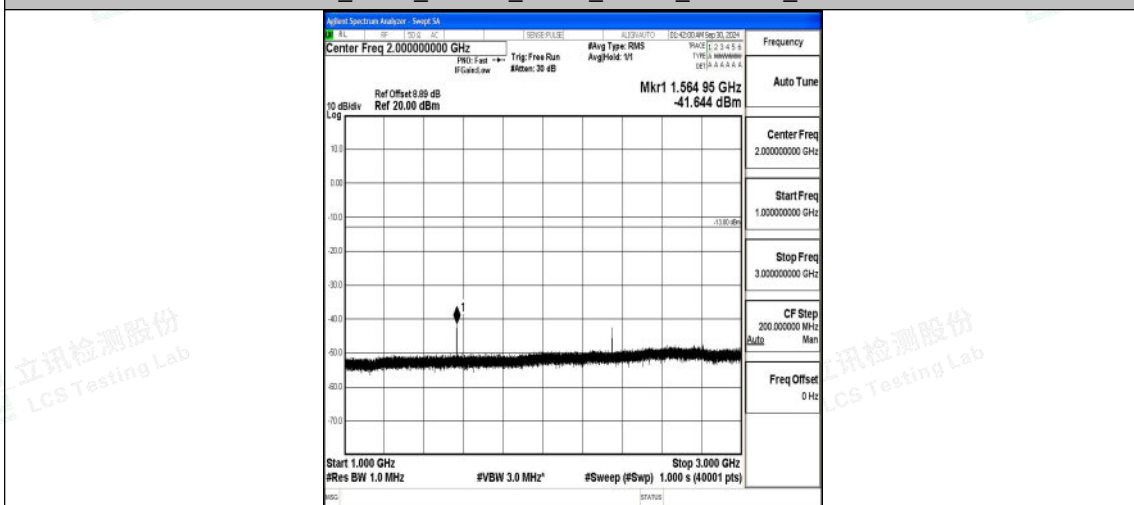

Band13\_5MHz\_QPSK\_23255\_1RB#0\_3000~10000\_3000~10000

Band13\_5MHz\_16QAM\_23255\_1RB#0\_0.009~0.15\_0.009~0.15

Band13\_5MHz\_16QAM\_23255\_1RB#0\_0.15~30\_0.15~30

Band13\_5MHz\_16QAM\_23255\_1RB#0\_30~1000\_30~1000