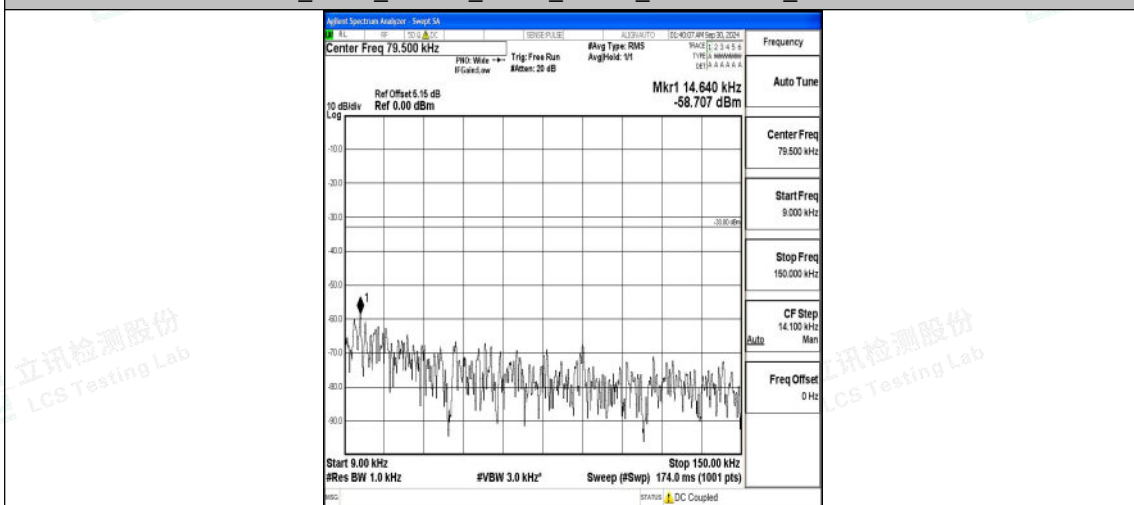

Band13_5MHz_QPSK_23230_1RB#0_0.009~0.15_0.009~0.15