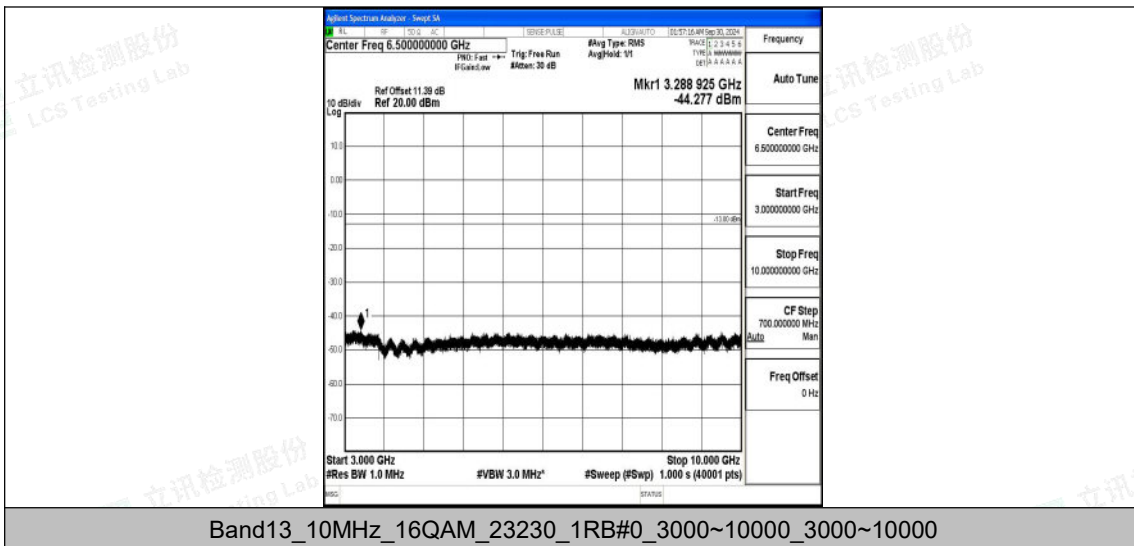

Band13\_10MHz\_16QAM\_23230\_1RB#0\_0.15~30\_0.15~30

Band13\_10MHz\_16QAM\_23230\_1RB#0\_30~1000\_30~1000

Band13\_10MHz\_16QAM\_23230\_1RB#0\_1000~3000\_1000~3000

Shenzhen LCS Compliance Testing Laboratory Ltd.  
Add: 101, 201 Bldg A & 301 Bldg C, Juji Industrial Park Yabianxueziwei, Shajing Street, Baoan District, Shenzhen, 518000, China  
Tel: +(86) 0755-82591330 | E-mail: webmaster@lcs-cert.com | Web: www.lcs-cert.com  
Scan code to check authenticity