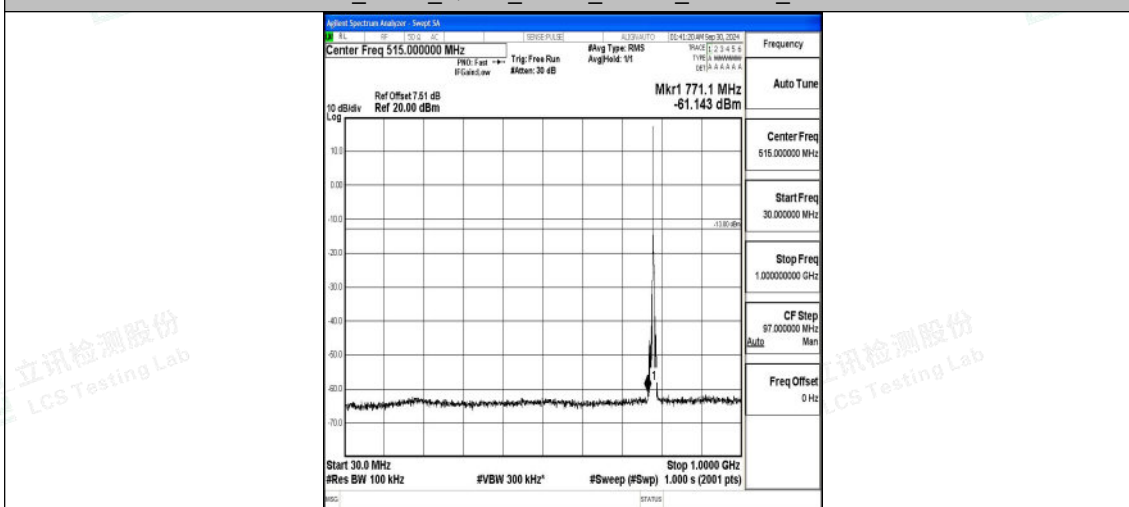

Band13_5MHz_QPSK_23255_1RB#0_30~1000_30~1000