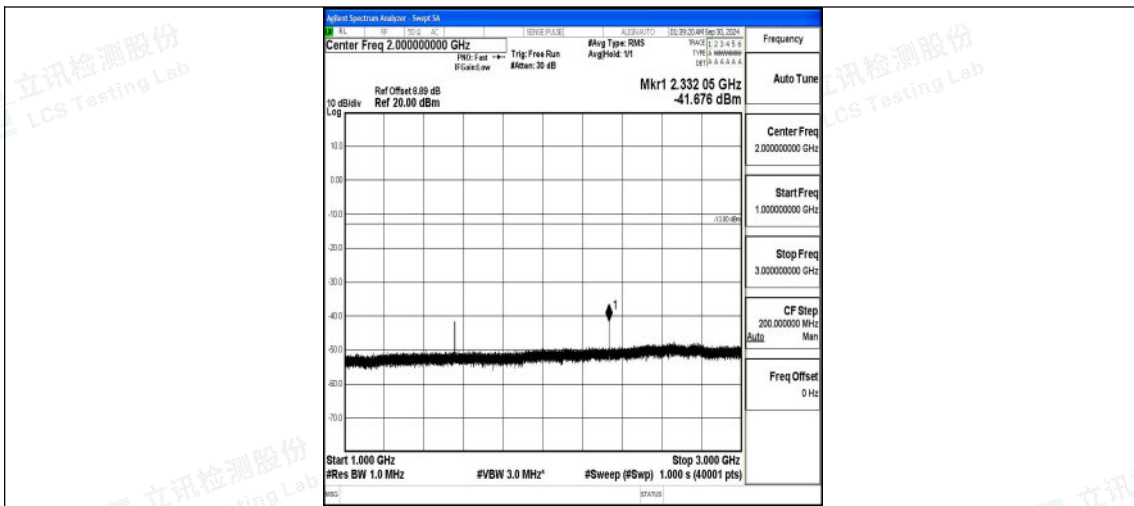

### Test Graphs

Band13\_5MHz\_QPSK\_23205\_1RB#0\_0.009~0.15\_0.009~0.15

Band13\_5MHz\_QPSK\_23205\_1RB#0\_0.15~30\_0.15~30

Band13\_5MHz\_QPSK\_23205\_1RB#0\_30~1000\_30~1000

Band13\_5MHz\_QPSK\_23205\_1RB#0\_1000~3000\_1000~3000