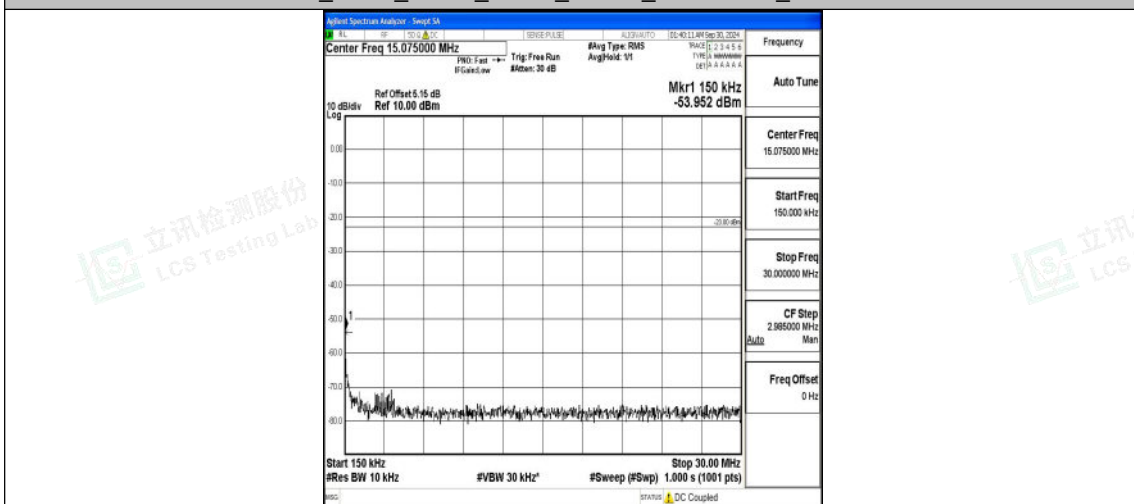

Band13\_5MHz\_16QAM\_23205\_1RB#0\_1000~3000\_1000~3000

Band13\_5MHz\_16QAM\_23205\_1RB#0\_3000~10000\_3000~10000

Band13\_5MHz\_QPSK\_23230\_1RB#0\_0.009~0.15\_0.009~0.15

Band13\_5MHz\_QPSK\_23230\_1RB#0\_0.15~30\_0.15~30