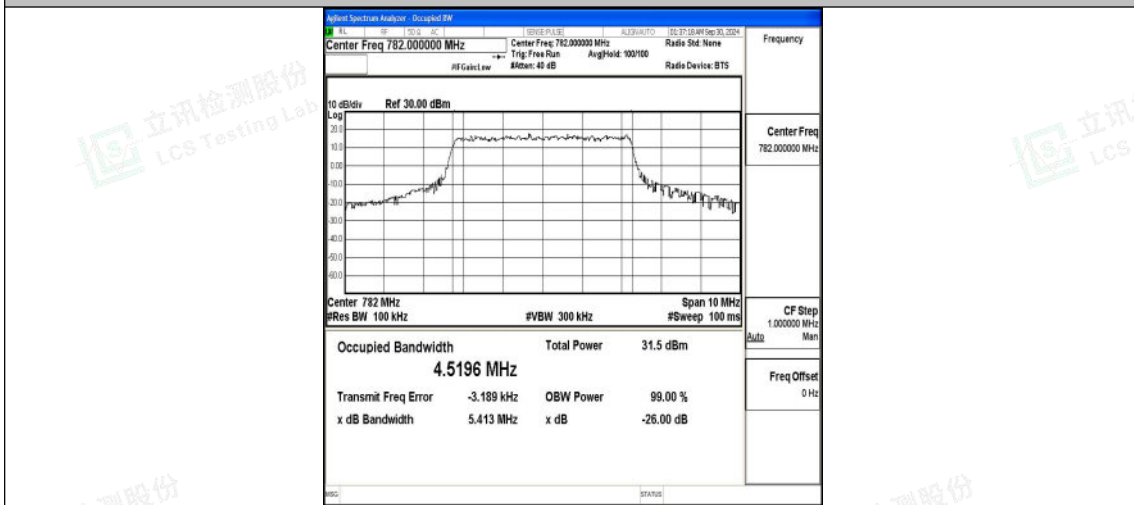

### Test Graphs

Band13-5MHz-QPSK-23205-25RB#0-PASS

Band13-5MHz-16QAM-23205-25RB#0-PASS

Band13-5MHz-QPSK-23230-25RB#0-PASS

Shenzhen LCS Compliance Testing Laboratory Ltd.  
 Add: 101, 201 Bldg A & 301 Bldg C, Juji Industrial Park Yabianxueziwei, Shajing Street, Baoan District, Shenzhen, 518000, China  
 Tel: +(86) 0755-82591330 | E-mail: webmaster@lcs-cert.com | Web: www.lcs-cert.com  
 Scan code to check authenticity