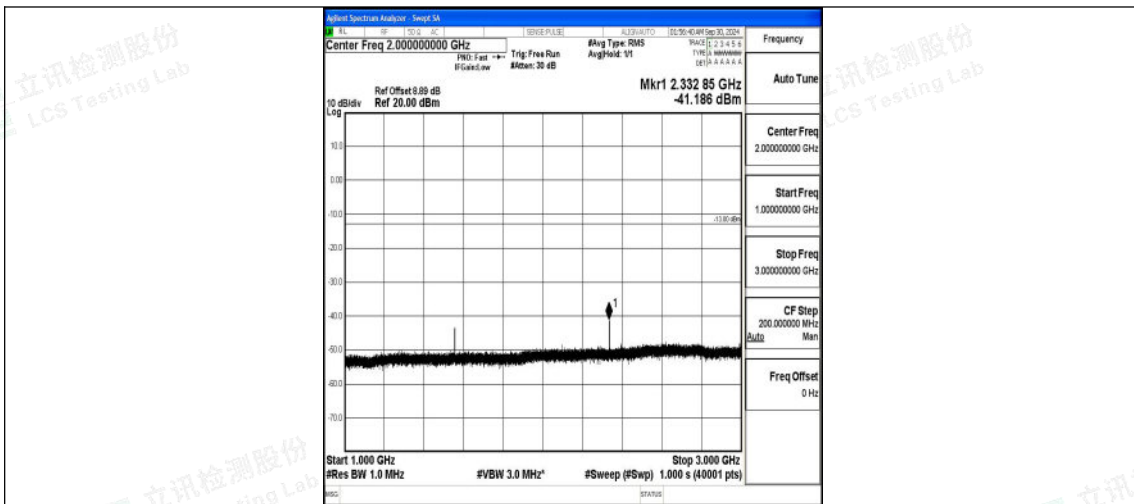

Band13_10MHz_QPSK_23230_1RB#0_1000~3000_1000~3000