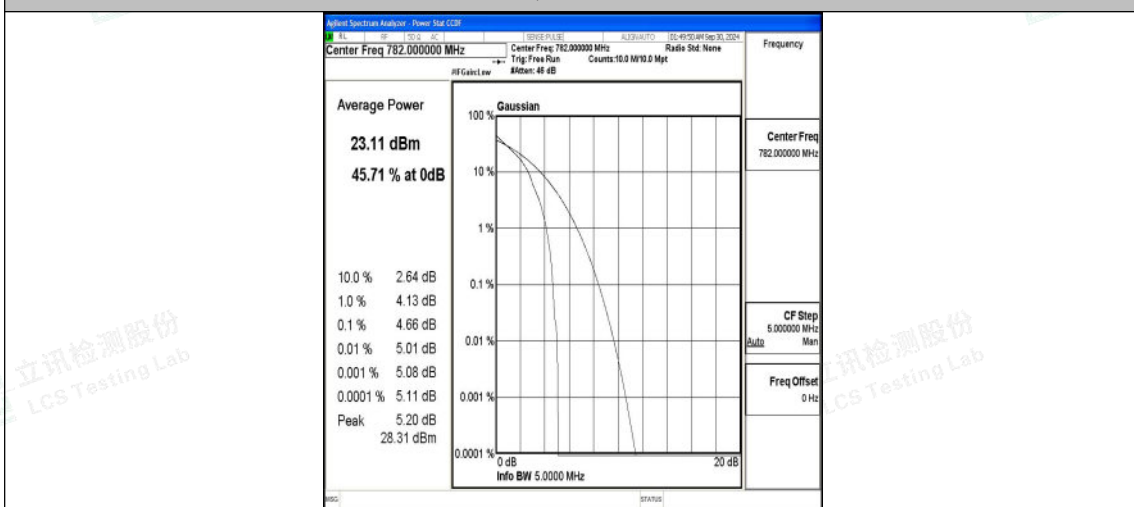

Band13-5MHz-QPSK-23230-1RB#0-PASS