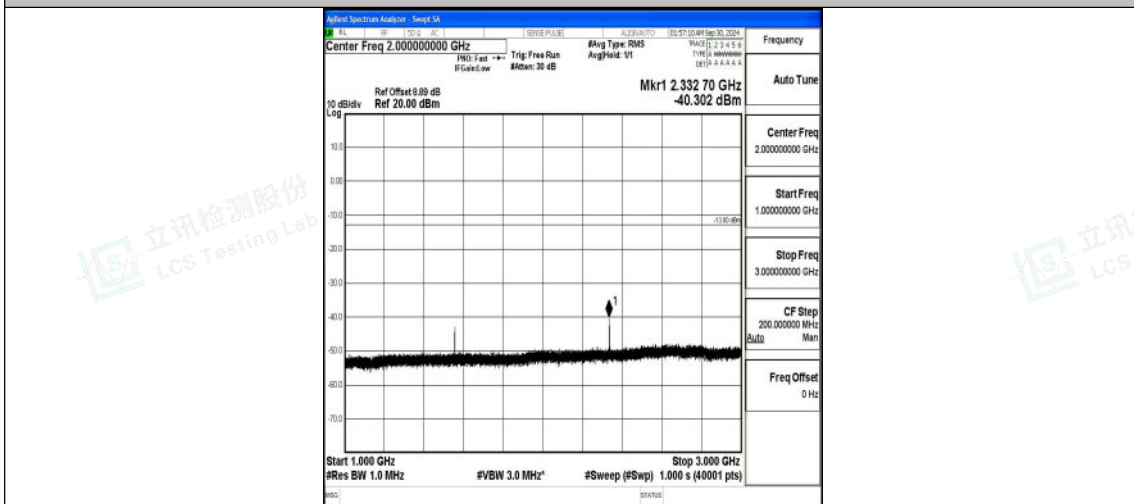

Band13_10MHz_16QAM_23230_1RB#0_1000~3000_1000~3000