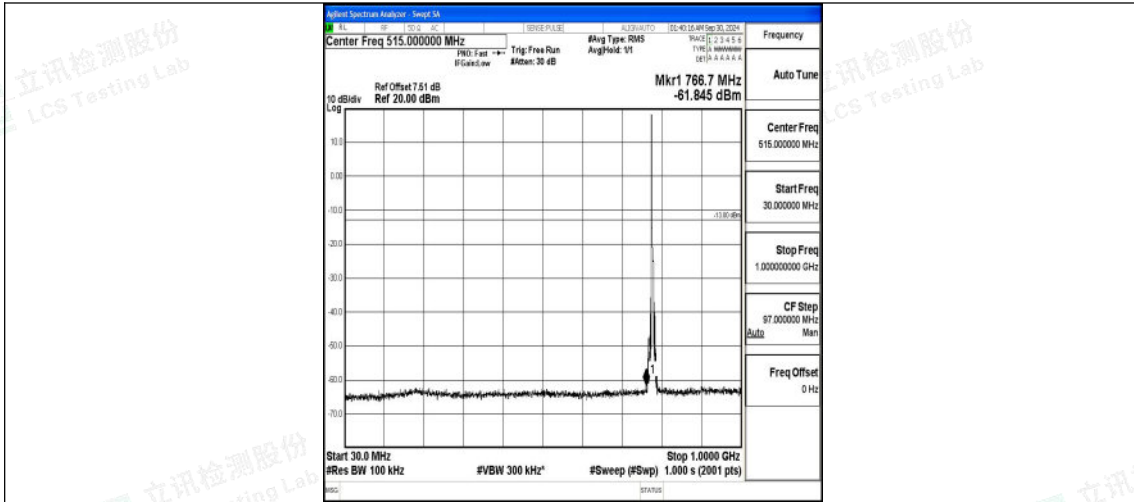

Band13\_5MHz\_16QAM\_23205\_1RB#0\_1000~3000\_1000~3000

Band13\_5MHz\_16QAM\_23205\_1RB#0\_3000~10000\_3000~10000

Band13\_5MHz\_QPSK\_23230\_1RB#0\_0.009~0.15\_0.009~0.15

Band13\_5MHz\_QPSK\_23230\_1RB#0\_0.15~30\_0.15~30