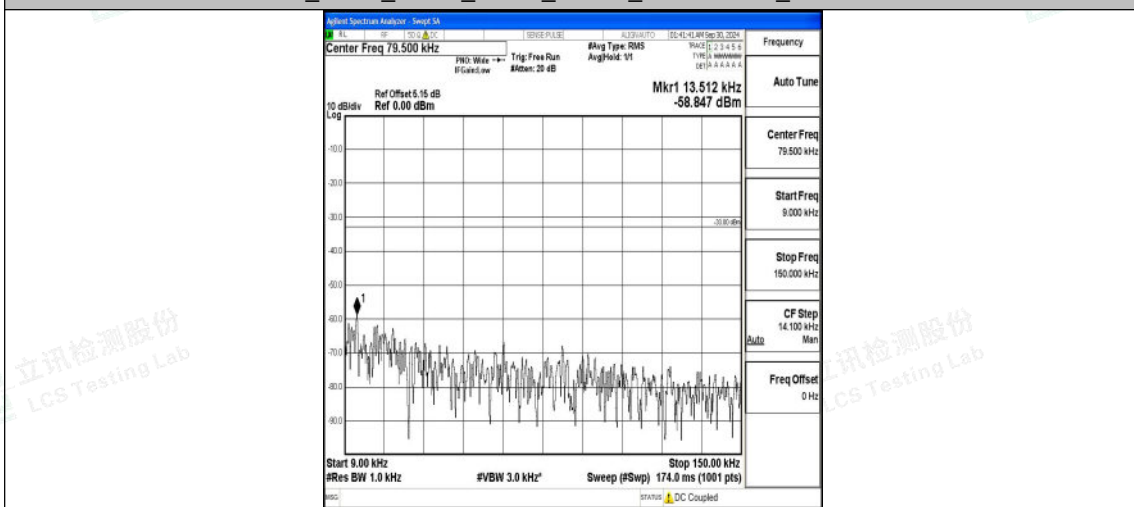

Band13_5MHz_16QAM_23255_1RB#0_0.009~0.15_0.009~0.15