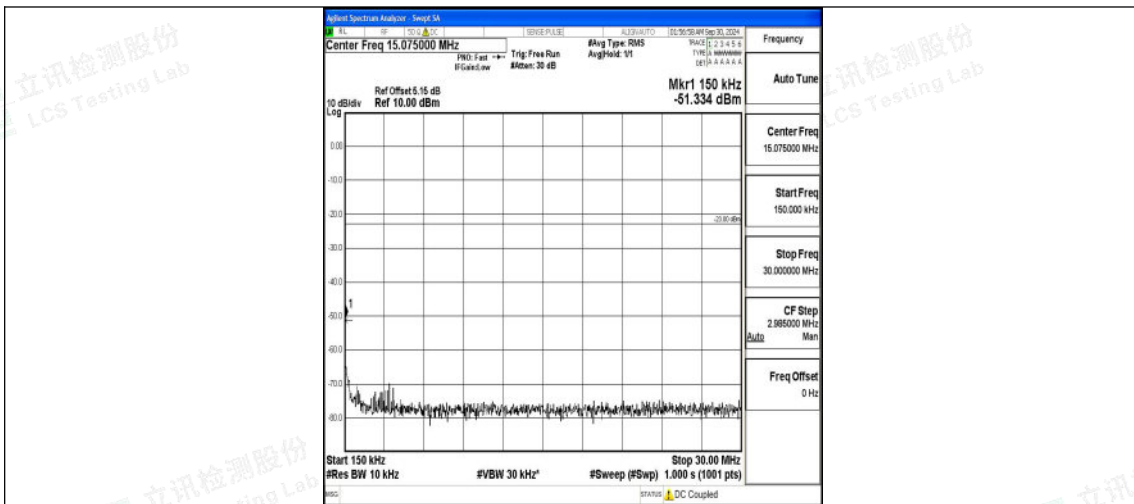

Band13\_10MHz\_16QAM\_23230\_1RB#0\_0.15~30\_0.15~30

Band13\_10MHz\_16QAM\_23230\_1RB#0\_30~1000\_30~1000

Band13\_10MHz\_16QAM\_23230\_1RB#0\_1000~3000\_1000~3000

Shenzhen LCS Compliance Testing Laboratory Ltd.  
Add: 101, 201 Bldg A & 301 Bldg C, Juji Industrial Park Yabianxueziwei, Shajing Street, Baoan District, Shenzhen, 518000, China  
Tel: +(86) 0755-82591330 | E-mail: webmaster@lcs-cert.com | Web: www.lcs-cert.com  
Scan code to check authenticity