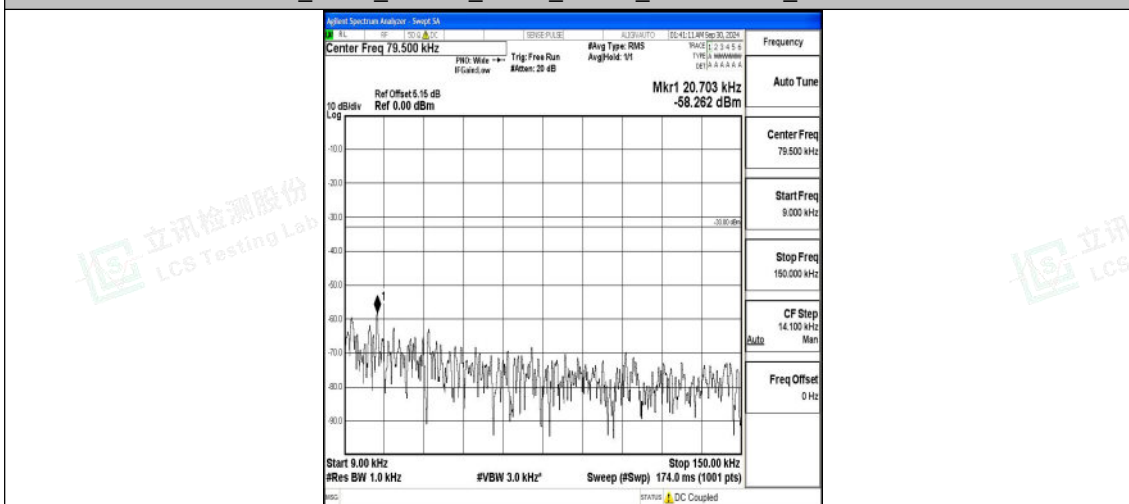

Band13\_5MHz\_16QAM\_23230\_1RB#0\_0.15~30\_0.15~30

Band13\_5MHz\_16QAM\_23230\_1RB#0\_30~1000\_30~1000

Band13\_5MHz\_16QAM\_23230\_1RB#0\_1000~3000\_1000~3000

Band13\_5MHz\_16QAM\_23230\_1RB#0\_3000~10000\_3000~10000