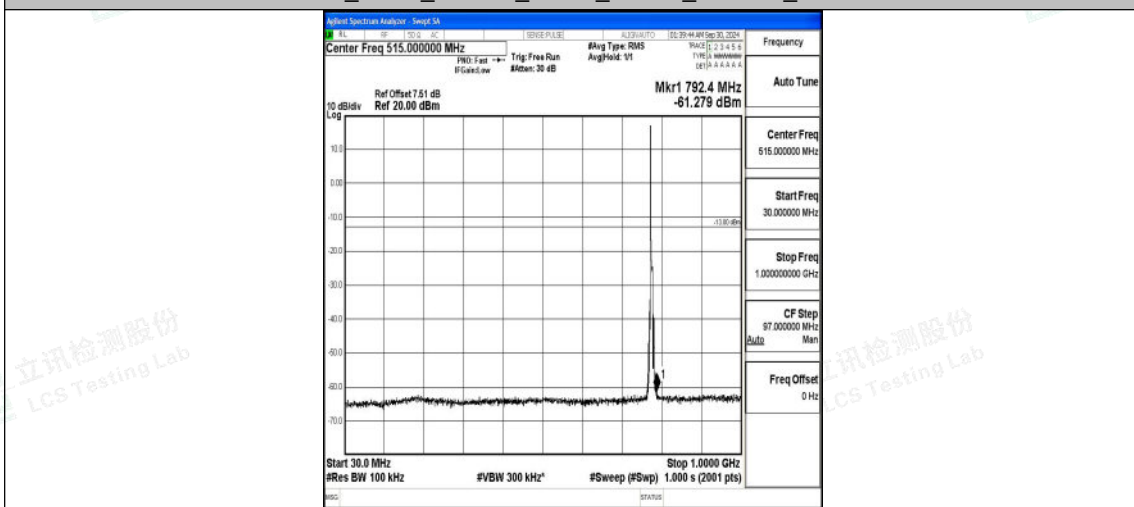

Band13\_5MHz\_QPSK\_23205\_1RB#0\_3000~10000\_3000~10000

Band13\_5MHz\_16QAM\_23205\_1RB#0\_0.009~0.15\_0.009~0.15

Band13\_5MHz\_16QAM\_23205\_1RB#0\_0.15~30\_0.15~30

Band13\_5MHz\_16QAM\_23205\_1RB#0\_30~1000\_30~1000