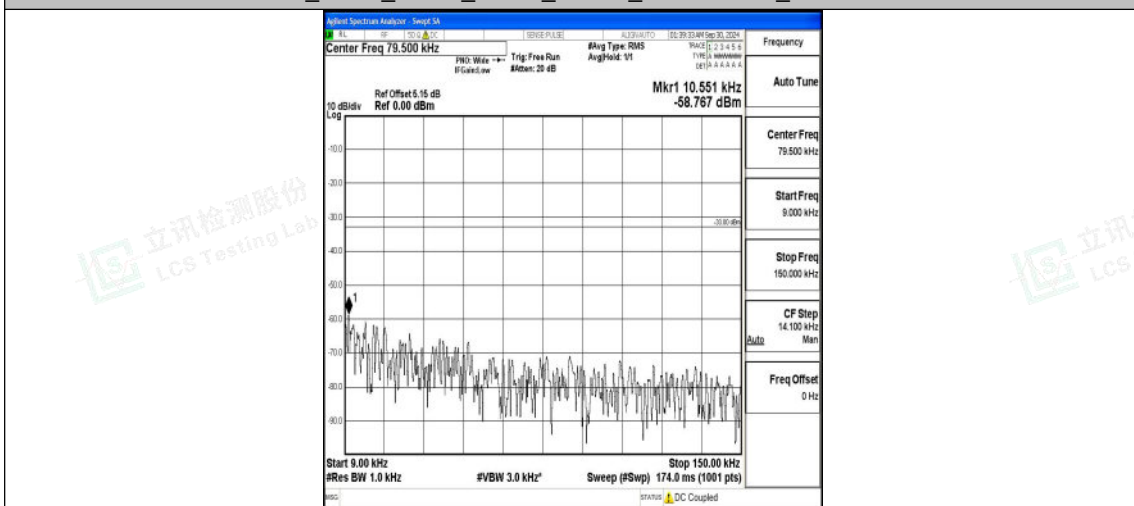

Band13_5MHz_16QAM_23205_1RB#0_0.009~0.15_0.009~0.15