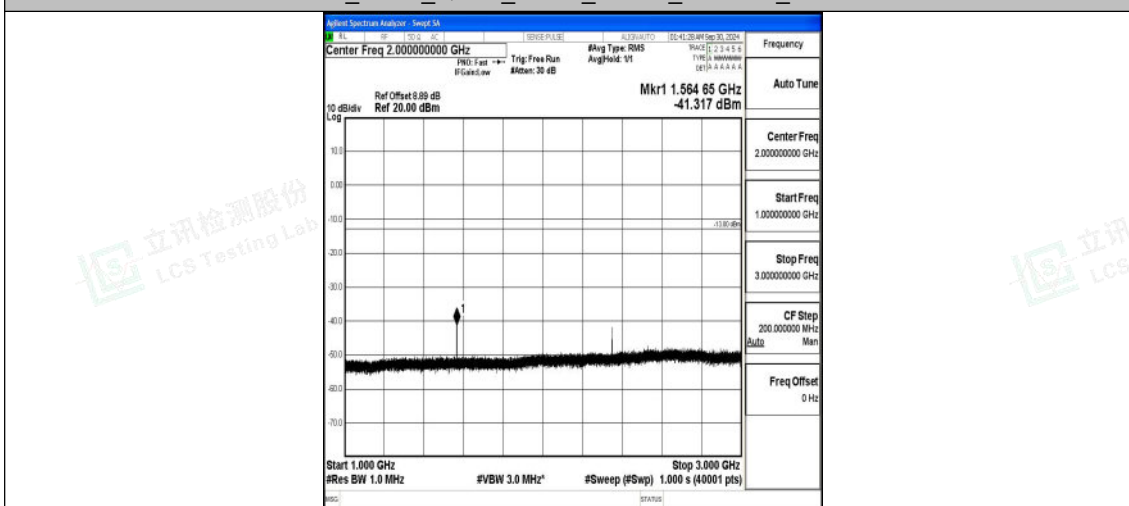

Band13\_5MHz\_QPSK\_23255\_1RB#0\_0.009~0.15\_0.009~0.15

Band13\_5MHz\_QPSK\_23255\_1RB#0\_0.15~30\_0.15~30

Band13\_5MHz\_QPSK\_23255\_1RB#0\_30~1000\_30~1000

Band13\_5MHz\_QPSK\_23255\_1RB#0\_1000~3000\_1000~3000