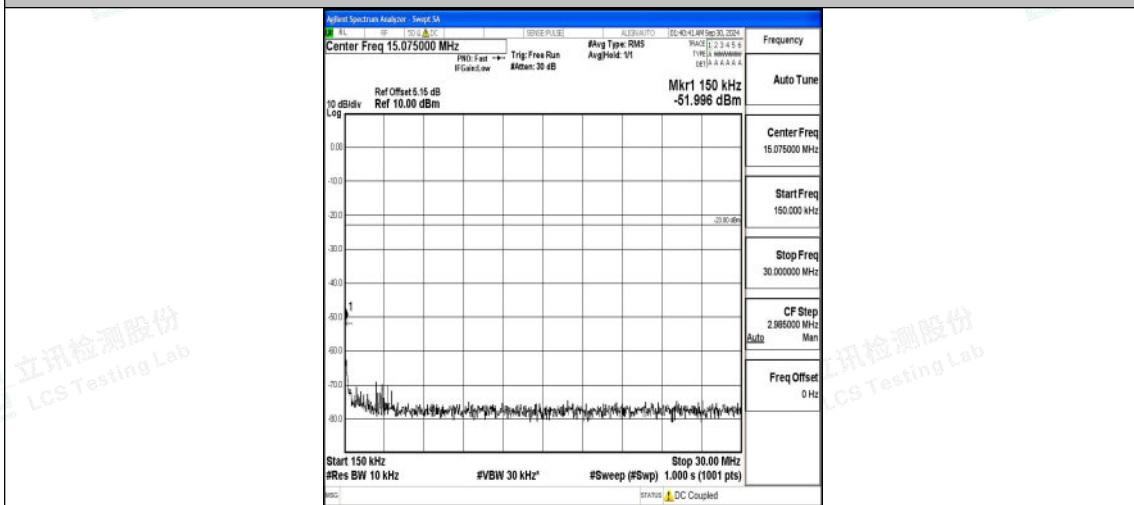

Band13\_5MHz\_QPSK\_23230\_1RB#0\_30~1000\_30~1000

Band13\_5MHz\_QPSK\_23230\_1RB#0\_1000~3000\_1000~3000

Band13\_5MHz\_QPSK\_23230\_1RB#0\_3000~10000\_3000~10000

Band13\_5MHz\_16QAM\_23230\_1RB#0\_0.009~0.15\_0.009~0.15