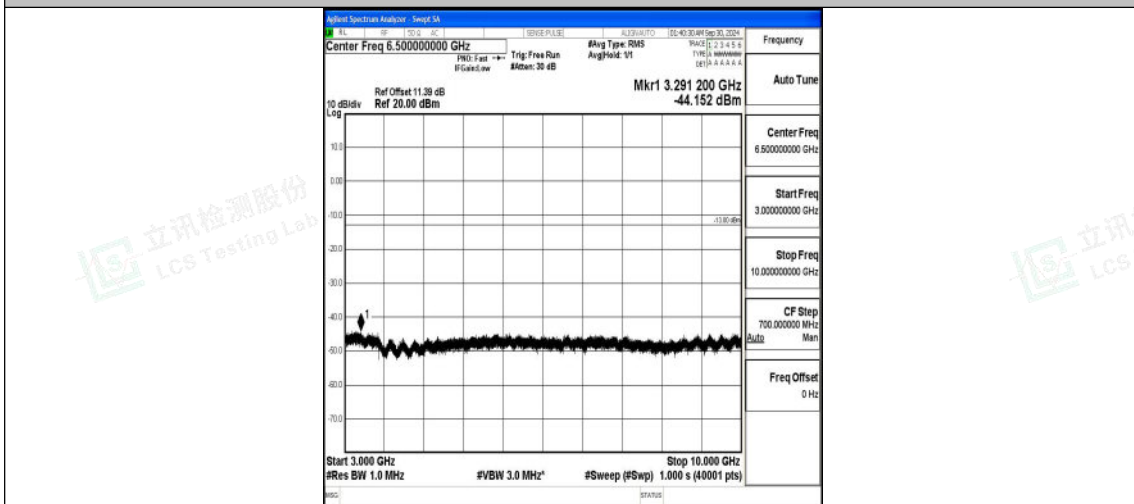

Band13_5MHz_QPSK_23230_1RB#0_3000~10000_3000~10000