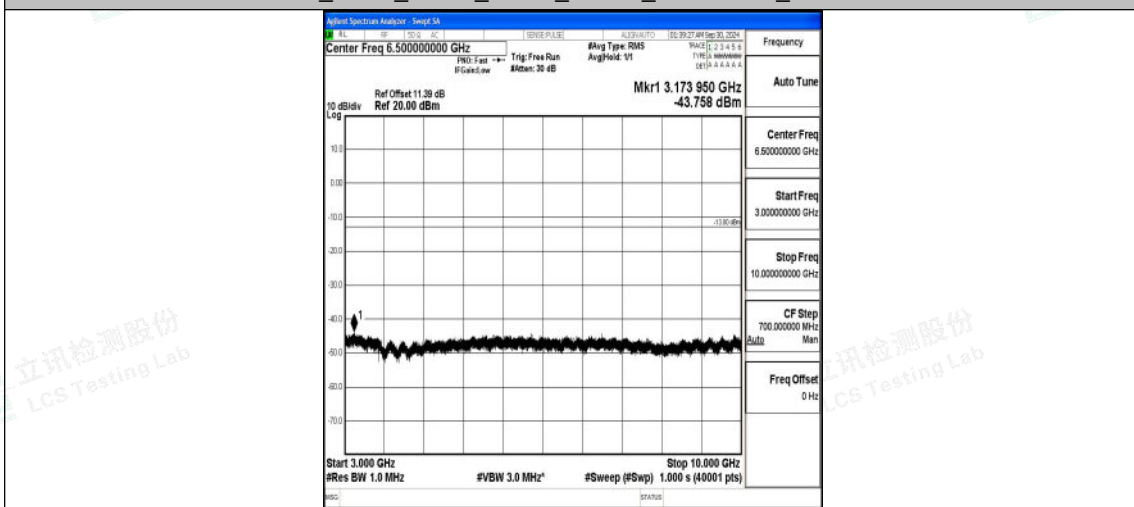

### Test Graphs

Band13\_5MHz\_QPSK\_23205\_1RB#0\_0.009~0.15\_0.009~0.15

Band13\_5MHz\_QPSK\_23205\_1RB#0\_0.15~30\_0.15~30

Band13\_5MHz\_QPSK\_23205\_1RB#0\_30~1000\_30~1000

Band13\_5MHz\_QPSK\_23205\_1RB#0\_1000~3000\_1000~3000