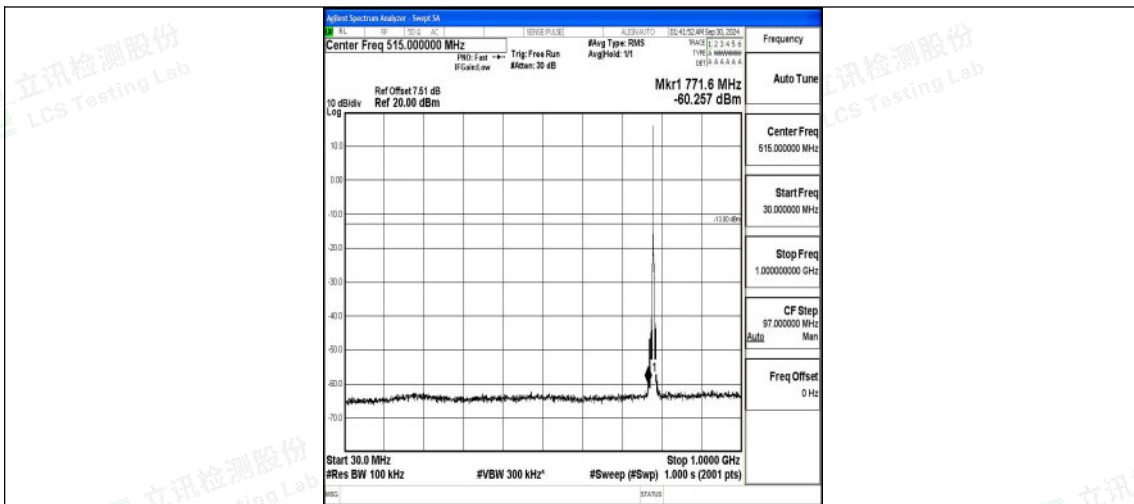

Band13\_5MHz\_QPSK\_23255\_1RB#0\_3000~10000\_3000~10000

Band13\_5MHz\_16QAM\_23255\_1RB#0\_0.009~0.15\_0.009~0.15

Band13\_5MHz\_16QAM\_23255\_1RB#0\_0.15~30\_0.15~30

Band13\_5MHz\_16QAM\_23255\_1RB#0\_30~1000\_30~1000