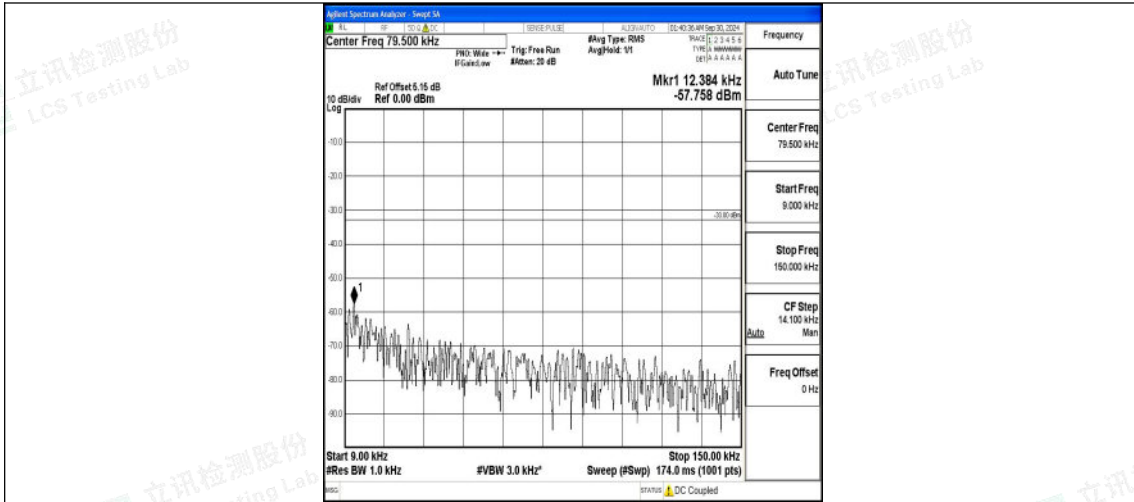

Band13\_5MHz\_QPSK\_23230\_1RB#0\_30~1000\_30~1000

Band13\_5MHz\_QPSK\_23230\_1RB#0\_1000~3000\_1000~3000

Band13\_5MHz\_QPSK\_23230\_1RB#0\_3000~10000\_3000~10000

Band13\_5MHz\_16QAM\_23230\_1RB#0\_0.009~0.15\_0.009~0.15