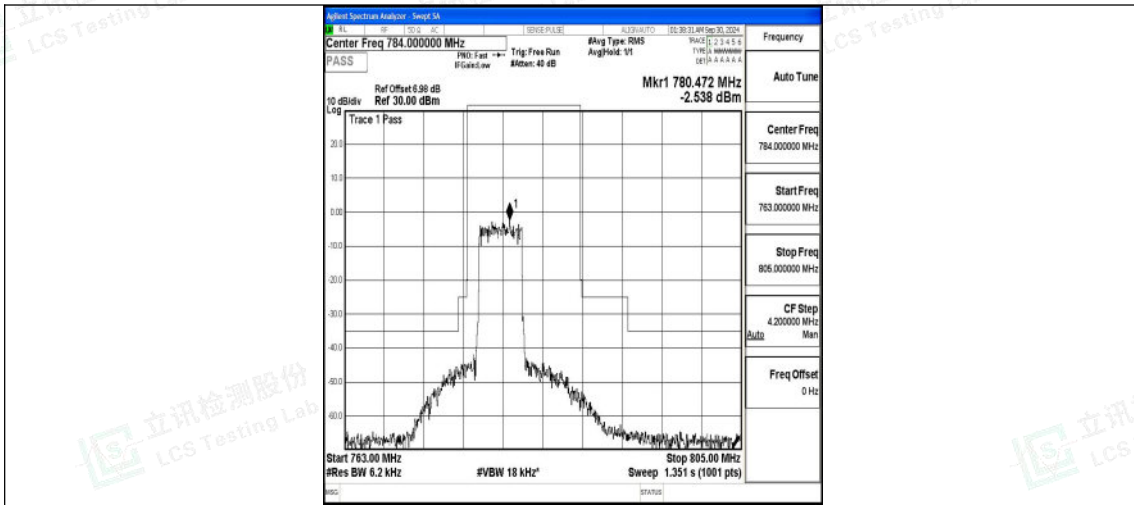

Test Graphs

Band13_5MHz_QPSK_23205_25RB#0