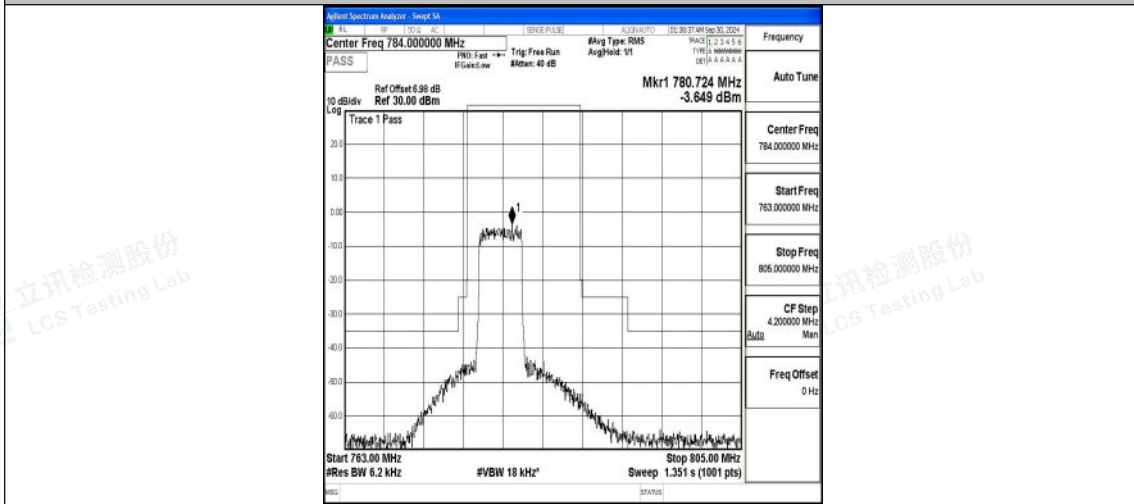

Band13_5MHz_16QAM_23205_25RB#0