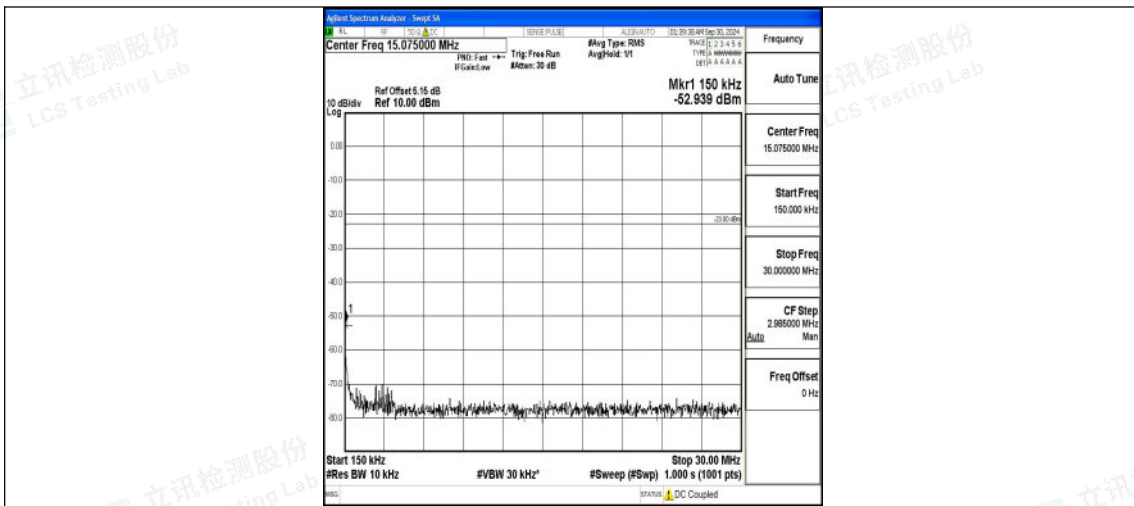

Band13_5MHz_16QAM_23205_1RB#0_0.15~30_0.15~30