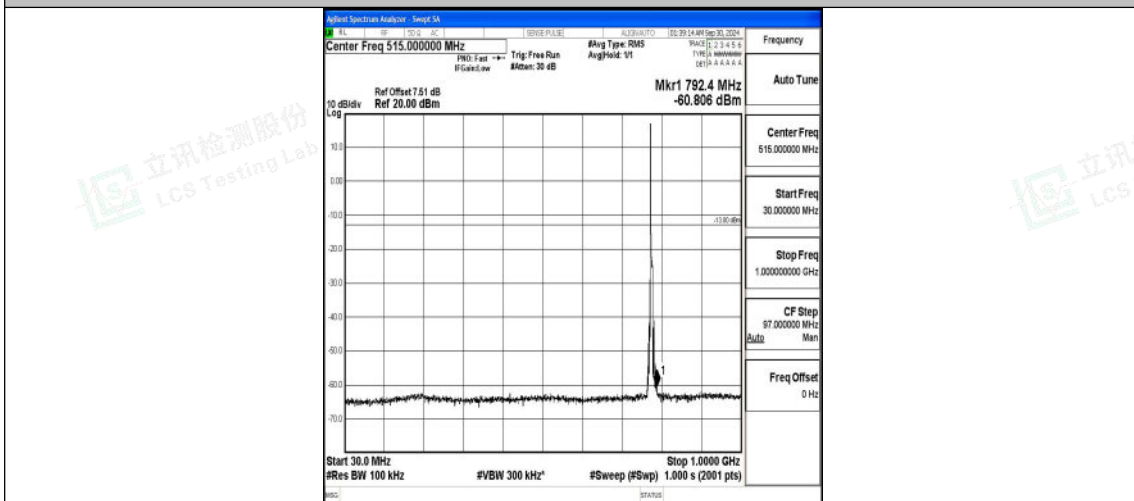

### Test Graphs

Band13\_5MHz\_QPSK\_23205\_1RB#0\_0.009~0.15\_0.009~0.15

Band13\_5MHz\_QPSK\_23205\_1RB#0\_0.15~30\_0.15~30

Band13\_5MHz\_QPSK\_23205\_1RB#0\_30~1000\_30~1000

Band13\_5MHz\_QPSK\_23205\_1RB#0\_1000~3000\_1000~3000