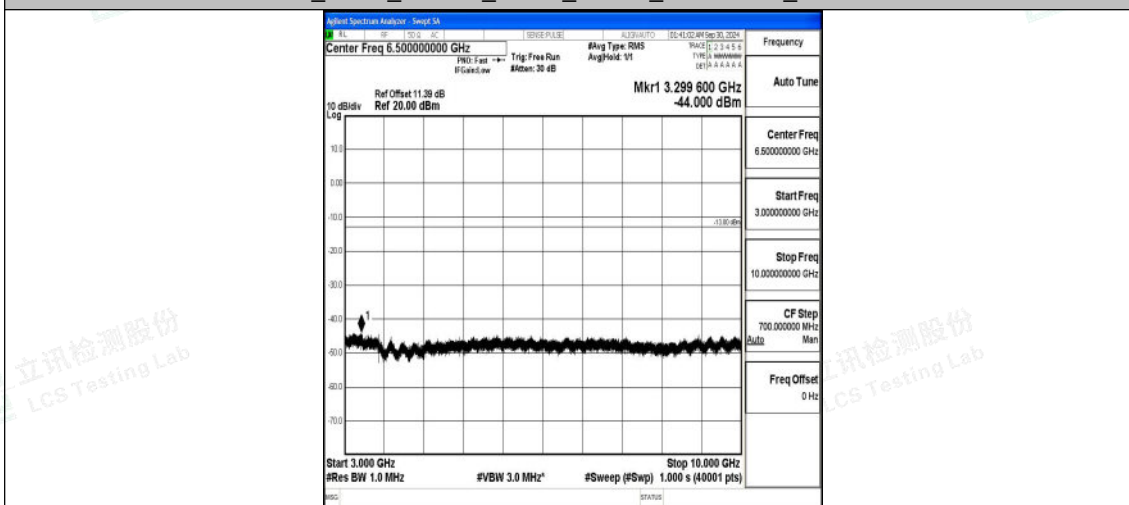

Band13\_5MHz\_16QAM\_23230\_1RB#0\_0.15~30\_0.15~30

Band13\_5MHz\_16QAM\_23230\_1RB#0\_30~1000\_30~1000

Band13\_5MHz\_16QAM\_23230\_1RB#0\_1000~3000\_1000~3000

Band13\_5MHz\_16QAM\_23230\_1RB#0\_3000~10000\_3000~10000