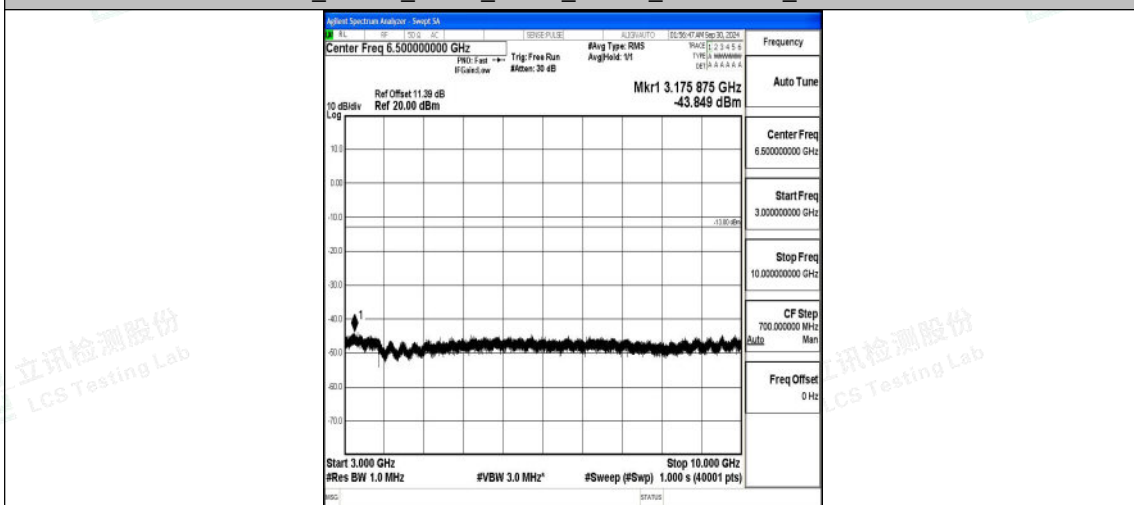

Band13_10MHz_QPSK_23230_1RB#0_3000~10000_3000~10000