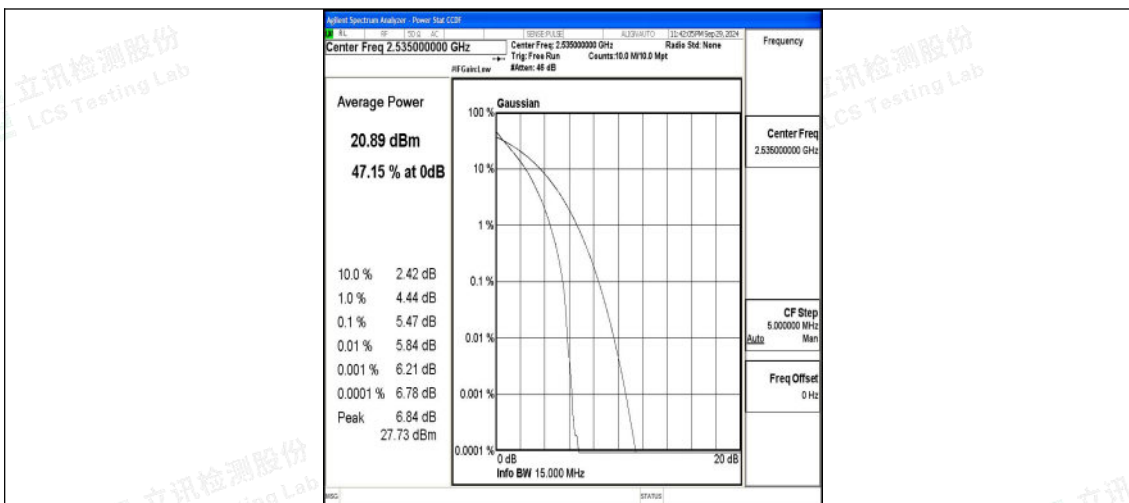

Band7-15MHz-16QAM-20825-1RB#0-PASS

Band7-15MHz-QPSK-20825-75RB#0-PASS

Band7-15MHz-16QAM-20825-75RB#0-PASS

Band7-15MHz-QPSK-21100-1RB#0-PASS

Band7-15MHz-16QAM-21100-1RB#0-PASS

Band7-15MHz-QPSK-21100-75RB#0-PASS