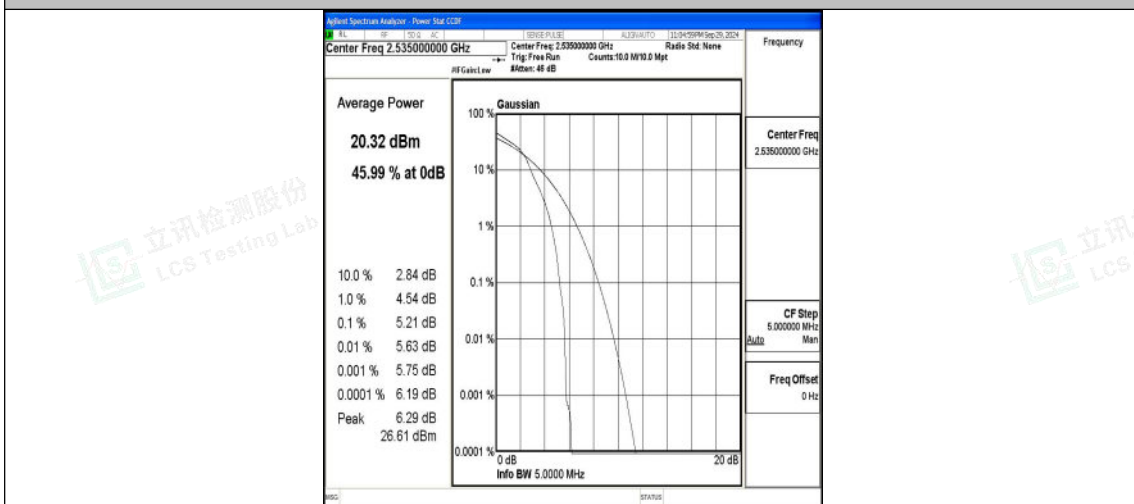

Test Graphs

Band7-5MHz-QPSK-20775-1RB#0-PASS

Band7-5MHz-16QAM-20775-1RB#0-PASS

Band7-5MHz-QPSK-20775-25RB#0-PASS

Band7-5MHz-16QAM-20775-25RB#0-PASS

Band7-5MHz-QPSK-21100-1RB#0-PASS

Band7-5MHz-16QAM-21100-1RB#0-PASS