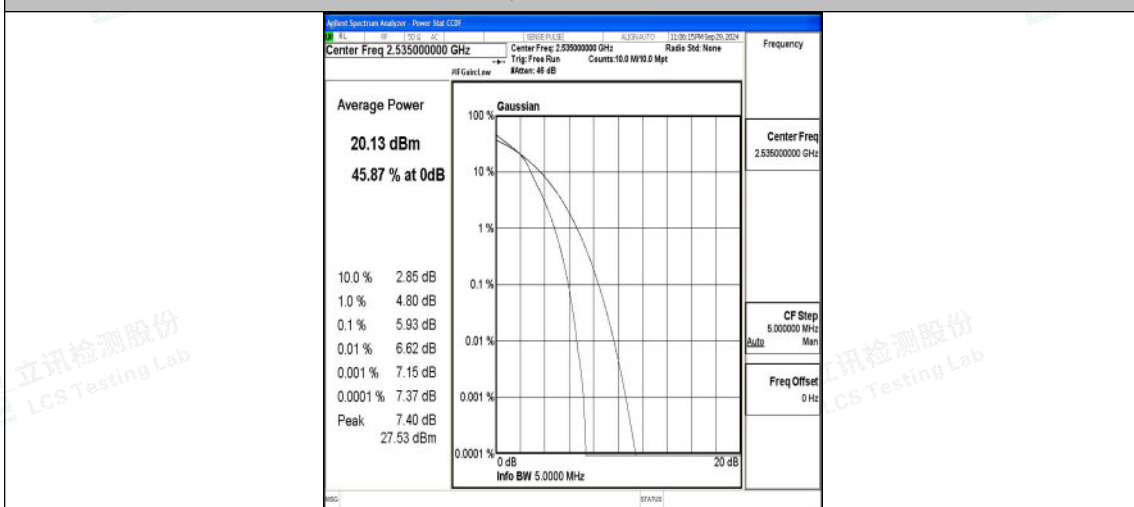

Band7-5MHz-16QAM-21100-25RB#0-PASS