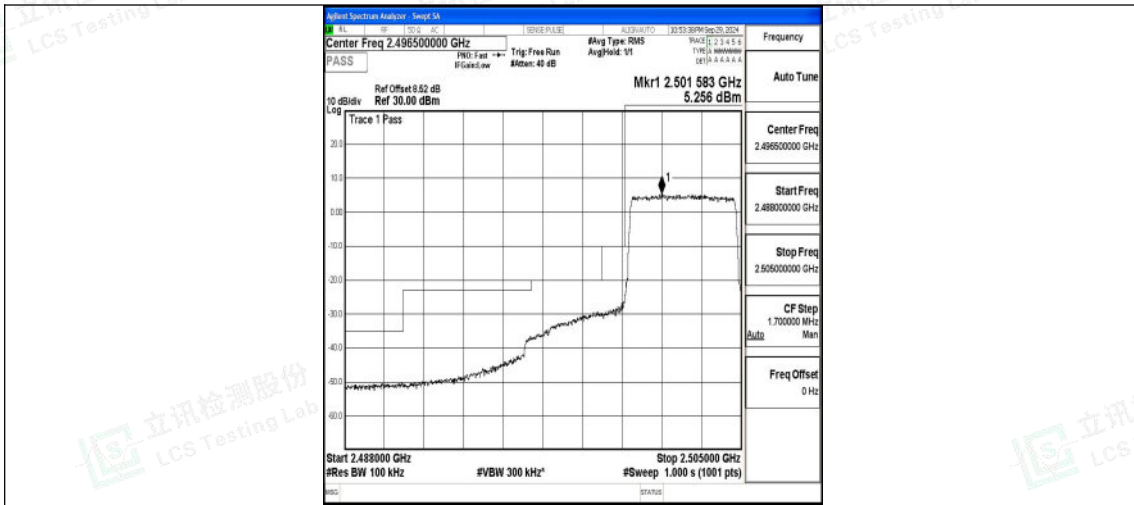

Test Graphs

Band7_5MHz_QPSK_20775_25RB#0