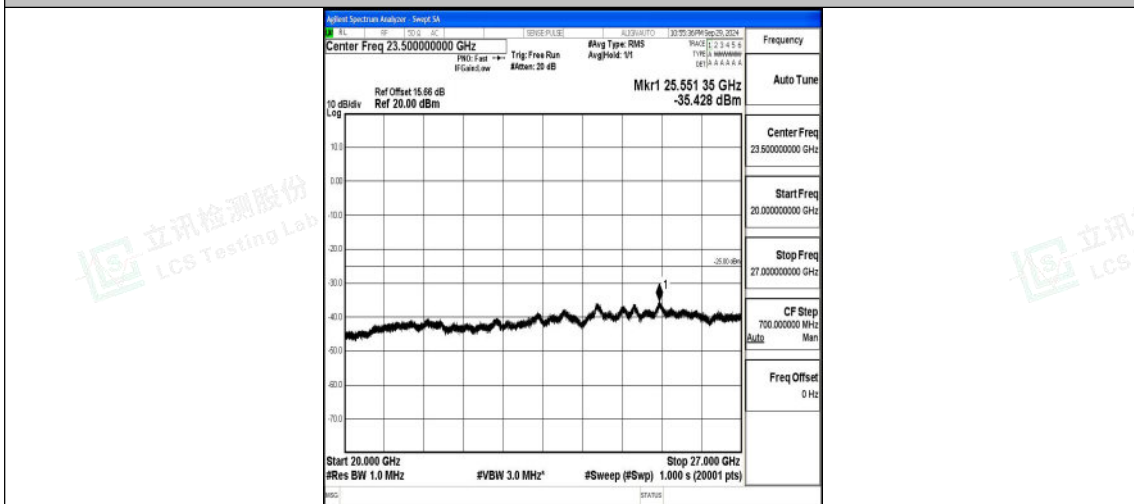

Band7_5MHz_16QAM_20775_1RB#0_20000~27000_20000~27000

Band7_5MHz_QPSK_21100_1RB#0_0.009~0.15_0.009~0.15

Band7_5MHz_QPSK_21100_1RB#0_0.15~30_0.15~30

Band7_5MHz_QPSK_21100_1RB#0_30~1000_30~1000

Band7_5MHz_QPSK_21100_1RB#0_1000~20000_1000~20000