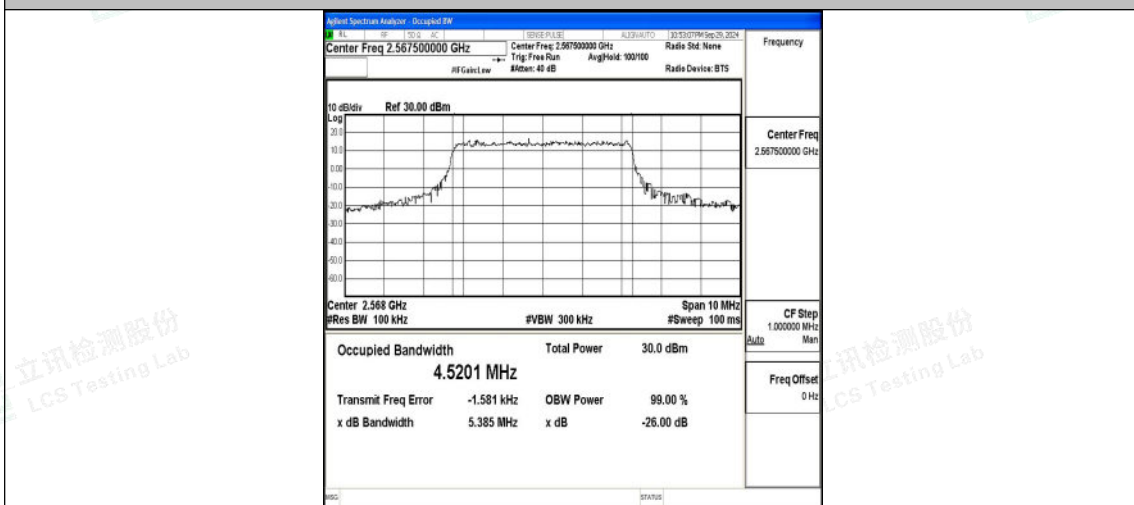

Band7-5MHz-QPSK-21425-25RB#0-PASS