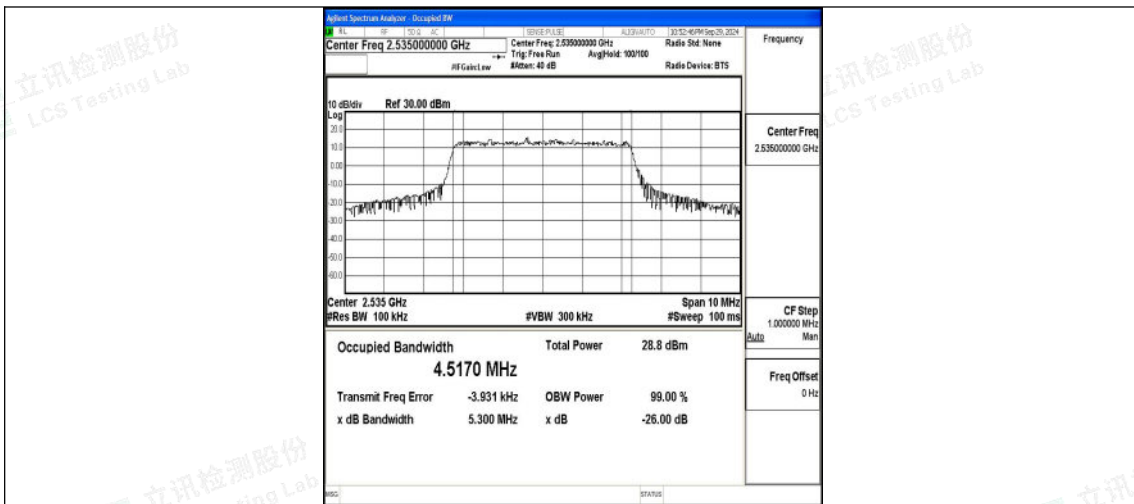

Test Graphs

Band7-5MHz-QPSK-20775-25RB#0-PASS

Band7-5MHz-16QAM-20775-25RB#0-PASS

Band7-5MHz-QPSK-21100-25RB#0-PASS

Shenzhen LCS Compliance Testing Laboratory Ltd.
 Add: 101, 201 Bldg A & 301 Bldg C, Juji Industrial Park Yabianxueziwei, Shajing Street, Baoan District, Shenzhen, 518000, China
 Tel: +(86) 0755-82591330 | E-mail: webmaster@lcs-cert.com | Web: www.lcs-cert.com
 Scan code to check authenticity