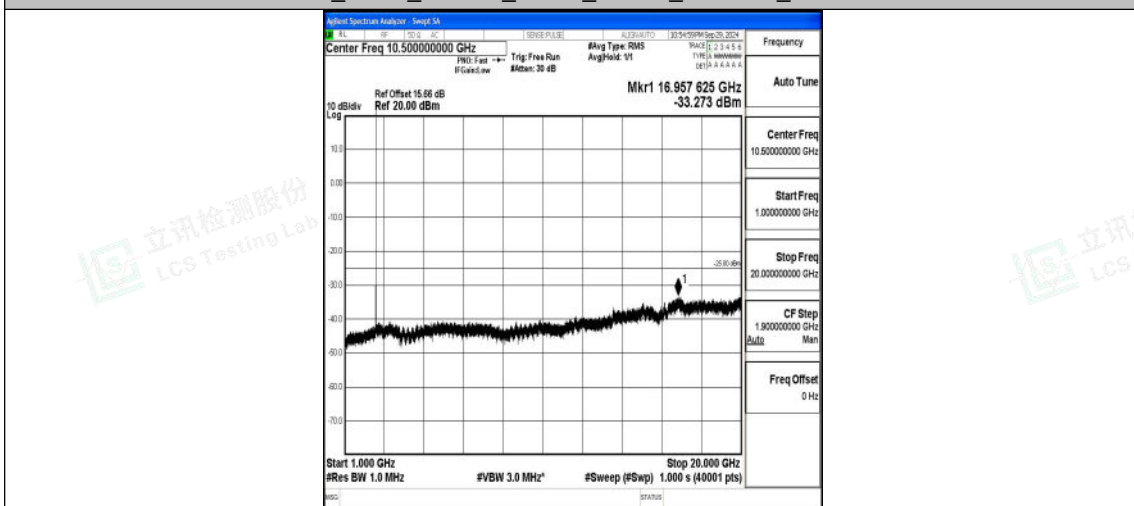

Band7_5MHz_16QAM_20775_1RB#0_1000~20000_1000~20000

Shenzhen LCS Compliance Testing Laboratory Ltd.
Add: 101, 201 Bldg A & 301 Bldg C, Juji Industrial Park Yabianxueziwei, Shajing Street, Baoan District, Shenzhen, 518000, China
Tel: +(86) 0755-82591330 | E-mail: webmaster@lcs-cert.com | Web: www.lcs-cert.com
Scan code to check authenticity