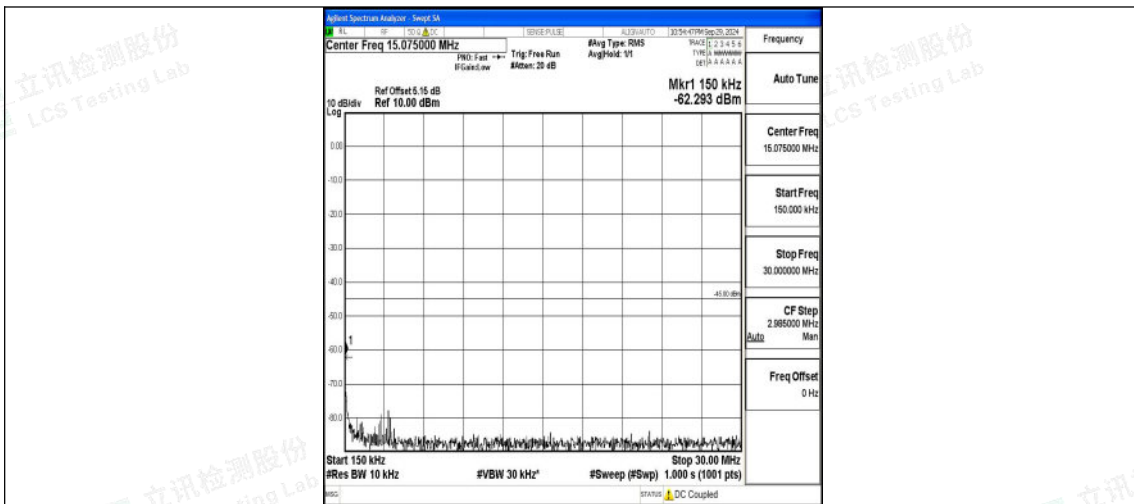

Band7_5MHz_16QAM_20775_1RB#0_0.15~30_0.15~30