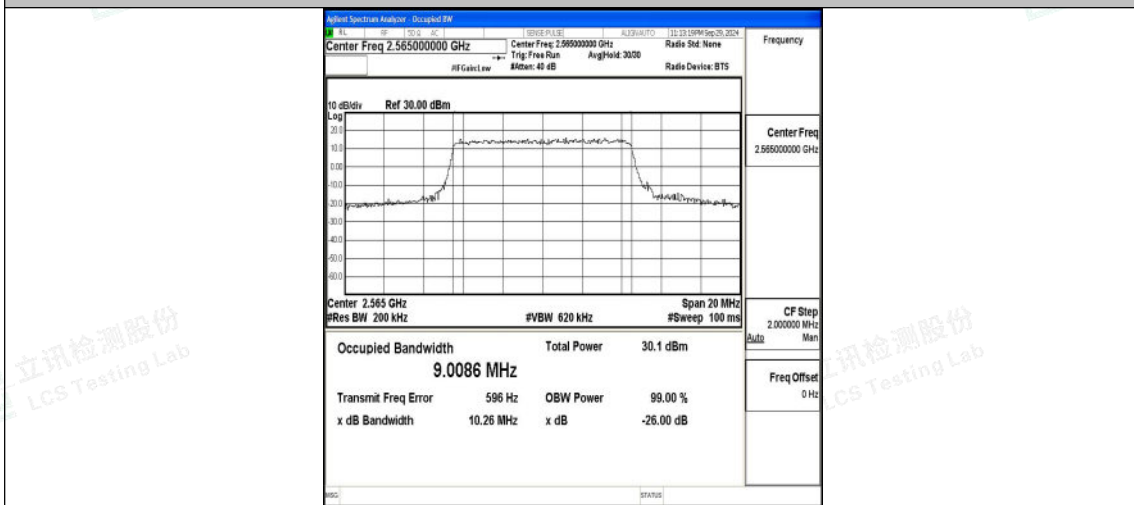

Band7-10MHz-QPSK-21400-50RB#0-PASS