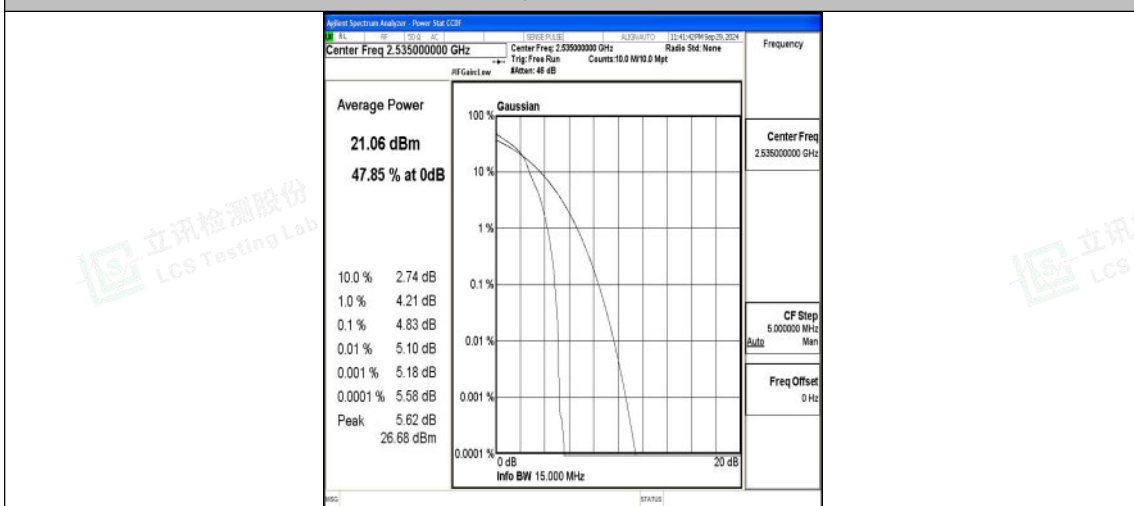

Band7-15MHz-16QAM-20825-1RB#0-PASS

Band7-15MHz-QPSK-20825-75RB#0-PASS

Band7-15MHz-16QAM-20825-75RB#0-PASS

Band7-15MHz-QPSK-21100-1RB#0-PASS

Band7-15MHz-16QAM-21100-1RB#0-PASS

Band7-15MHz-QPSK-21100-75RB#0-PASS