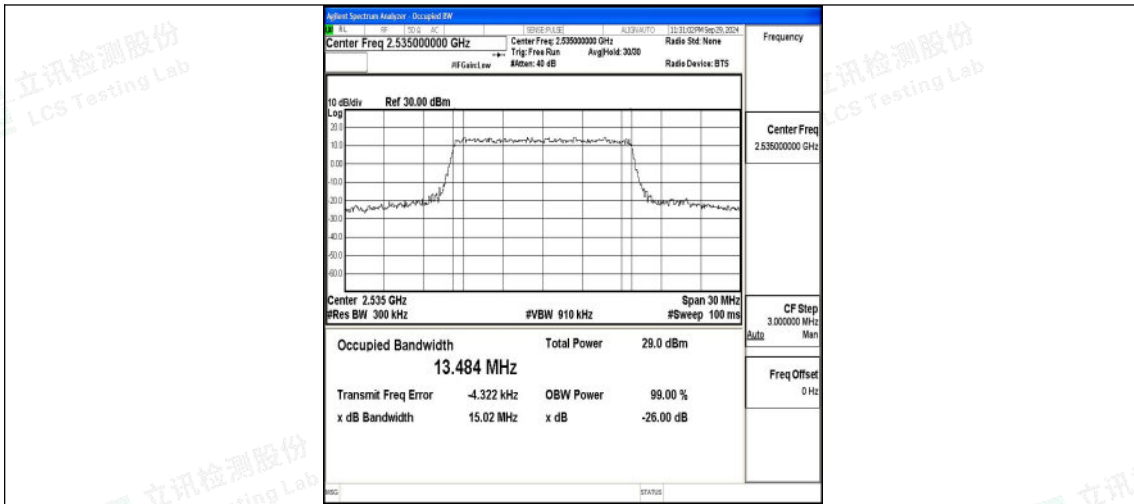

Band7-10MHz-16QAM-21100-50RB#0-PASS

Band7-10MHz-QPSK-21400-50RB#0-PASS

Band7-10MHz-16QAM-21400-50RB#0-PASS

Band7-15MHz-QPSK-20825-75RB#0-PASS

Band7-15MHz-16QAM-20825-75RB#0-PASS

Band7-15MHz-QPSK-21100-75RB#0-PASS