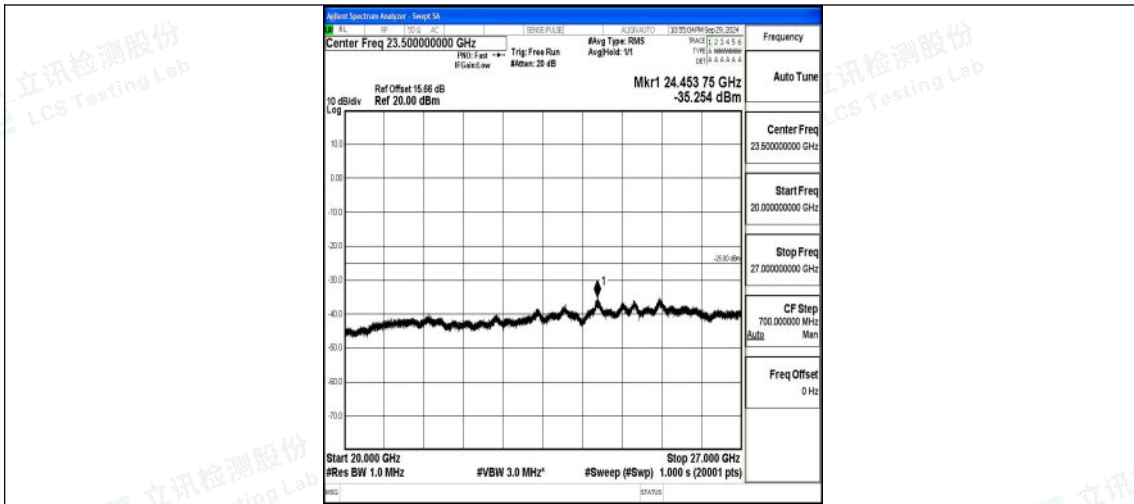

Band7_5MHz_16QAM_20775_1RB#0_20000~27000_20000~27000