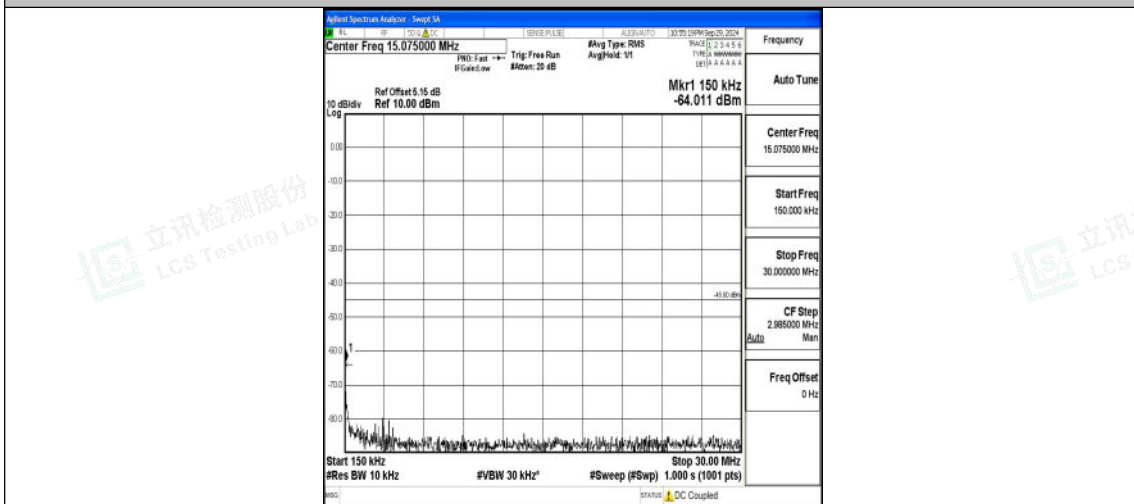

Band7_5MHz_QPSK_21100_1RB#0_0.15~30_0.15~30