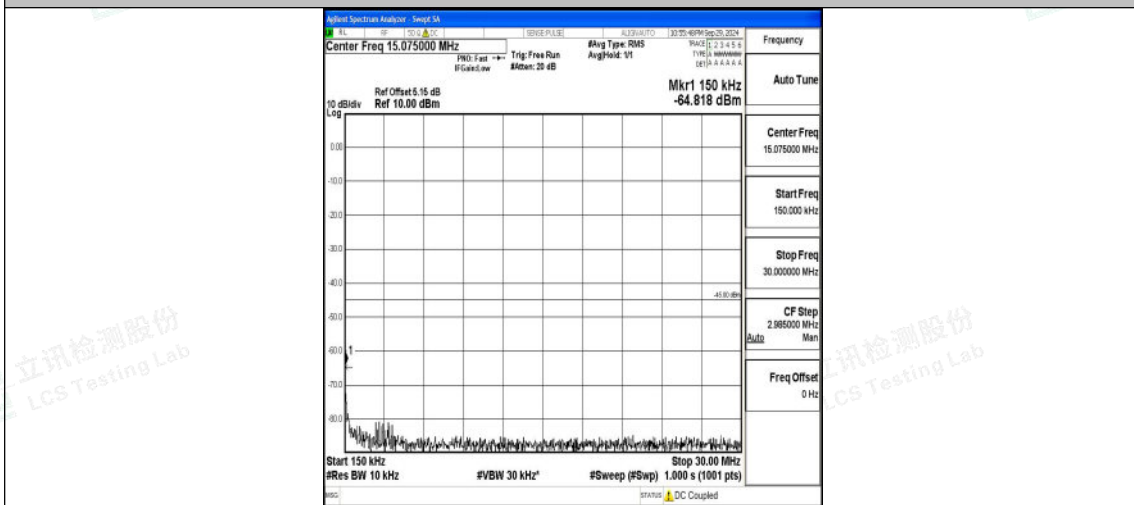

Band7_5MHz_16QAM_21100_1RB#0_0.15~30_0.15~30