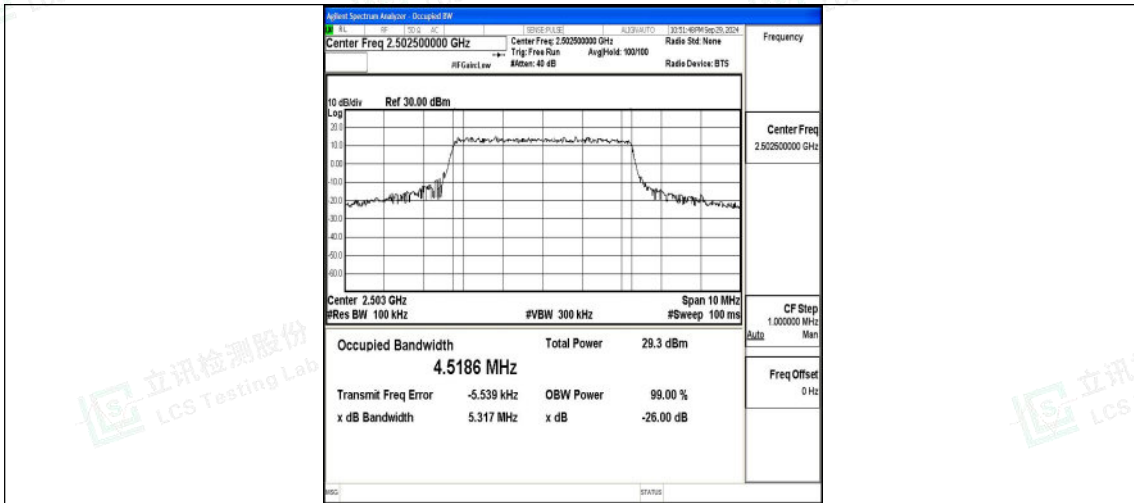

Test Graphs

Band7-5MHz-QPSK-20775-25RB#0-PASS