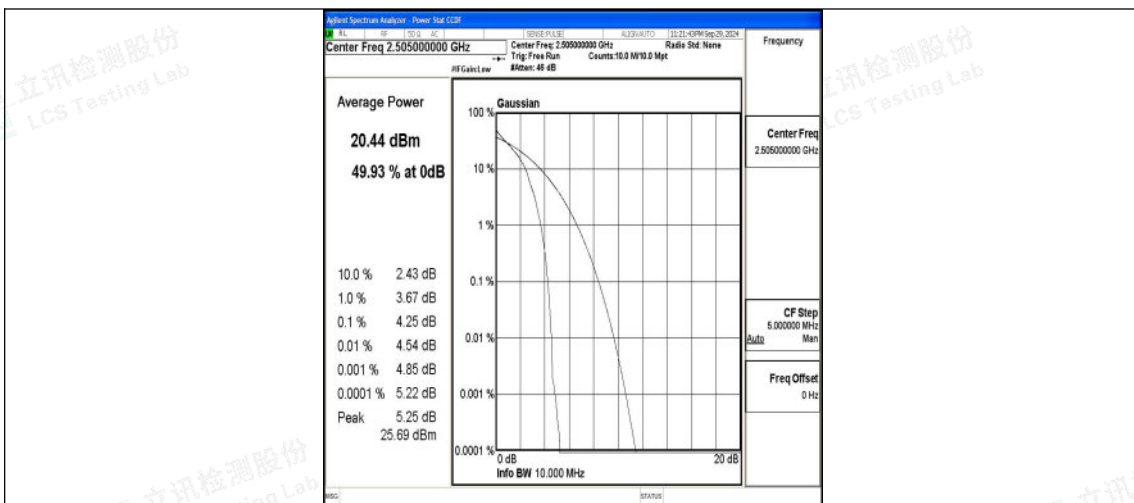

Band7-10MHz-QPSK-20800-1RB#0-PASS