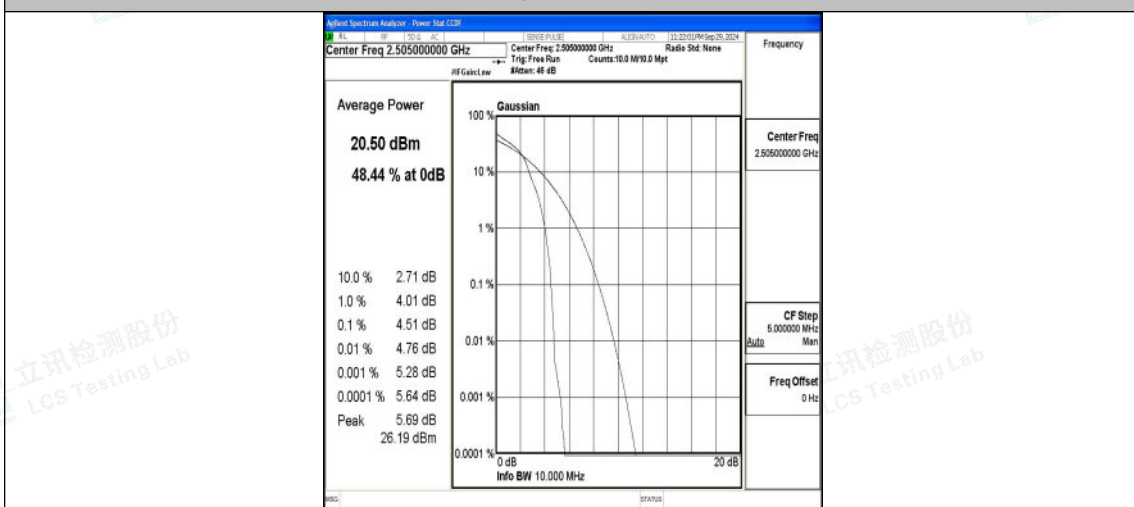

Band7-10MHz-16QAM-20800-1RB#0-PASS