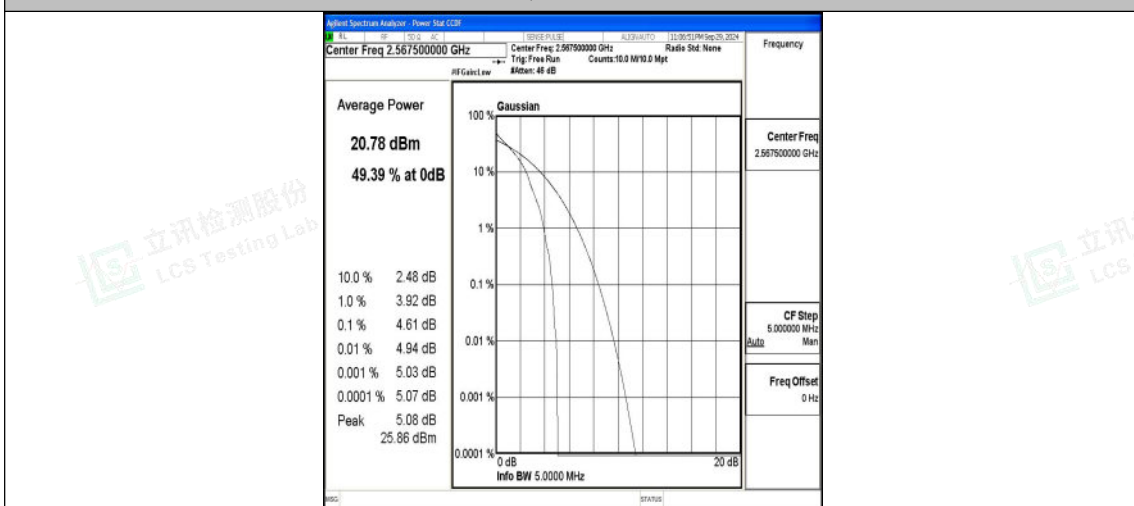

Band7-5MHz-QPSK-21425-1RB#0-PASS