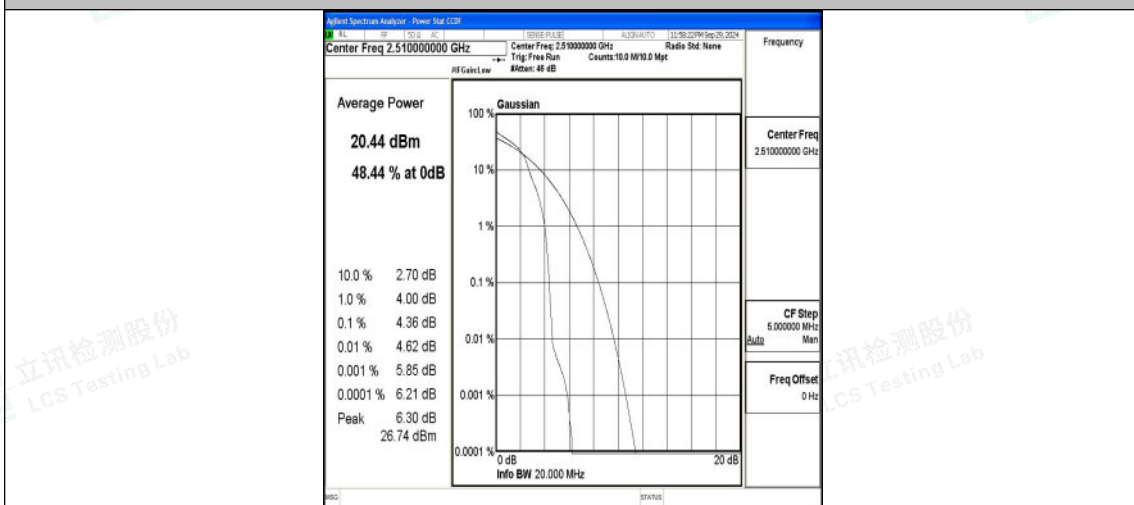

Band7-15MHz-16QAM-21100-75RB#0-PASS

Band7-15MHz-QPSK-21375-1RB#0-PASS

Band7-15MHz-16QAM-21375-1RB#0-PASS

Band7-15MHz-QPSK-21375-75RB#0-PASS

Band7-15MHz-16QAM-21375-75RB#0-PASS

Band7-20MHz-QPSK-20850-1RB#0-PASS