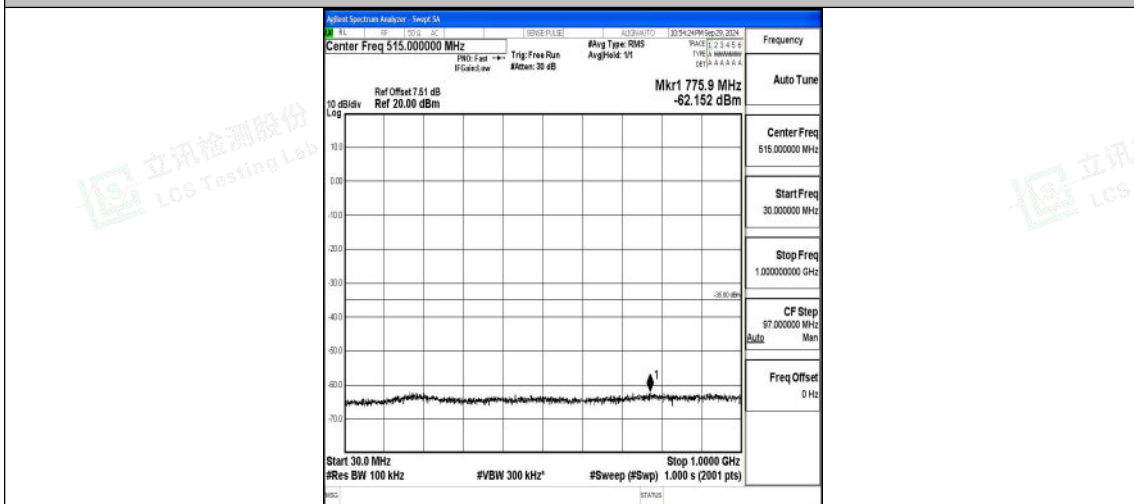

Test Graphs

Band7_5MHz_QPSK_20775_1RB#0_0.009~0.15_0.009~0.15

Band7_5MHz_QPSK_20775_1RB#0_0.15~30_0.15~30

Band7_5MHz_QPSK_20775_1RB#0_30~1000_30~1000

Band7_5MHz_QPSK_20775_1RB#0_1000~20000_1000~20000

Band7_5MHz_QPSK_20775_1RB#0_20000~27000_20000~27000