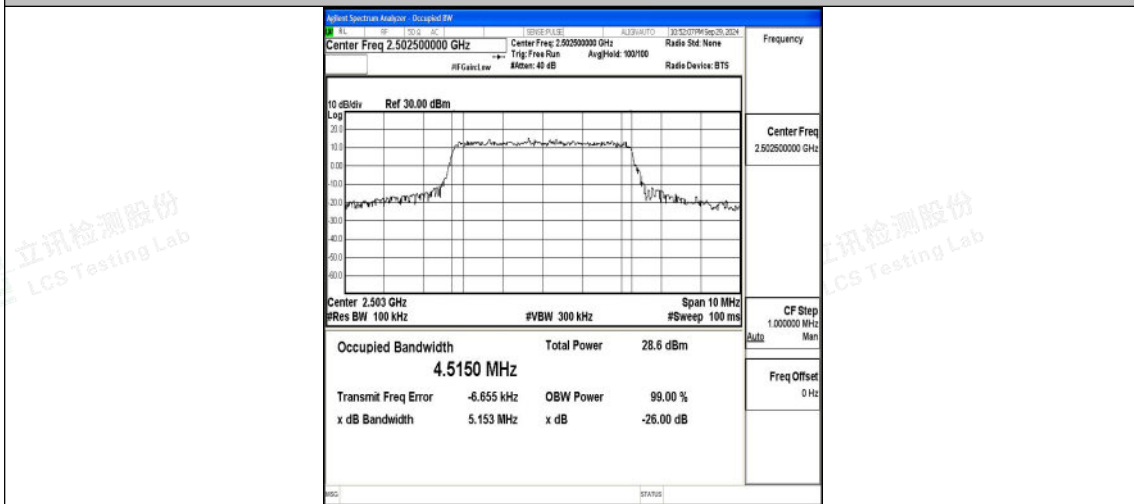

Band7-5MHz-16QAM-20775-25RB#0-PASS