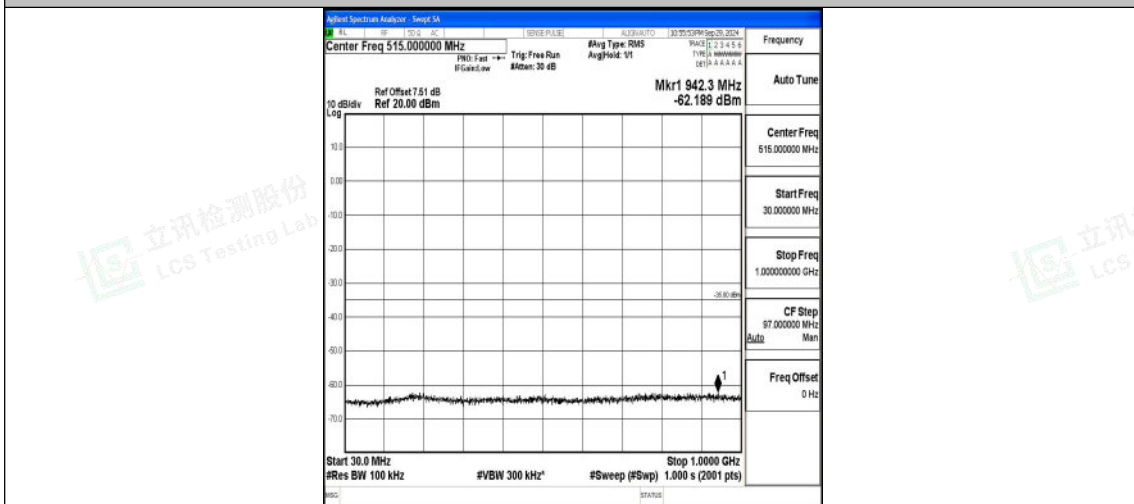

Band7_5MHz_QPSK_21100_1RB#0_20000~27000_20000~27000

Band7_5MHz_16QAM_21100_1RB#0_0.009~0.15_0.009~0.15

Band7_5MHz_16QAM_21100_1RB#0_0.15~30_0.15~30

Band7_5MHz_16QAM_21100_1RB#0_30~1000_30~1000

Shenzhen LCS Compliance Testing Laboratory Ltd.
 Add: 101, 201 Bldg A & 301 Bldg C, Juji Industrial Park Yabianxueziwei, Shajing Street, Baoan District, Shenzhen, 518000, China
 Tel: +(86) 0755-82591330 | E-mail: webmaster@lcs-cert.com | Web: www.lcs-cert.com
 Scan code to check authenticity