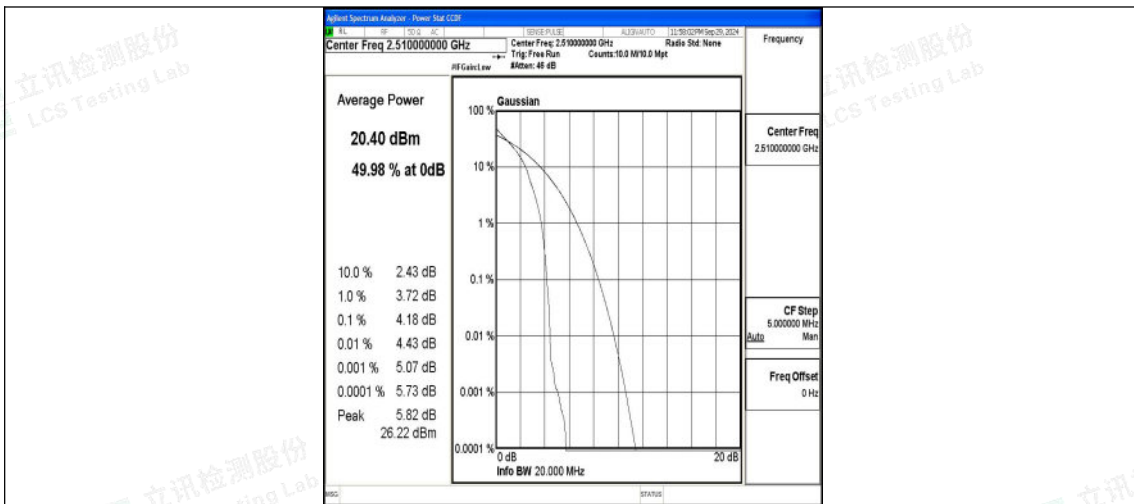

Band7-15MHz-16QAM-21100-75RB#0-PASS

Band7-15MHz-QPSK-21375-1RB#0-PASS

Band7-15MHz-16QAM-21375-1RB#0-PASS

Band7-15MHz-QPSK-21375-75RB#0-PASS

Band7-15MHz-16QAM-21375-75RB#0-PASS

Band7-20MHz-QPSK-20850-1RB#0-PASS