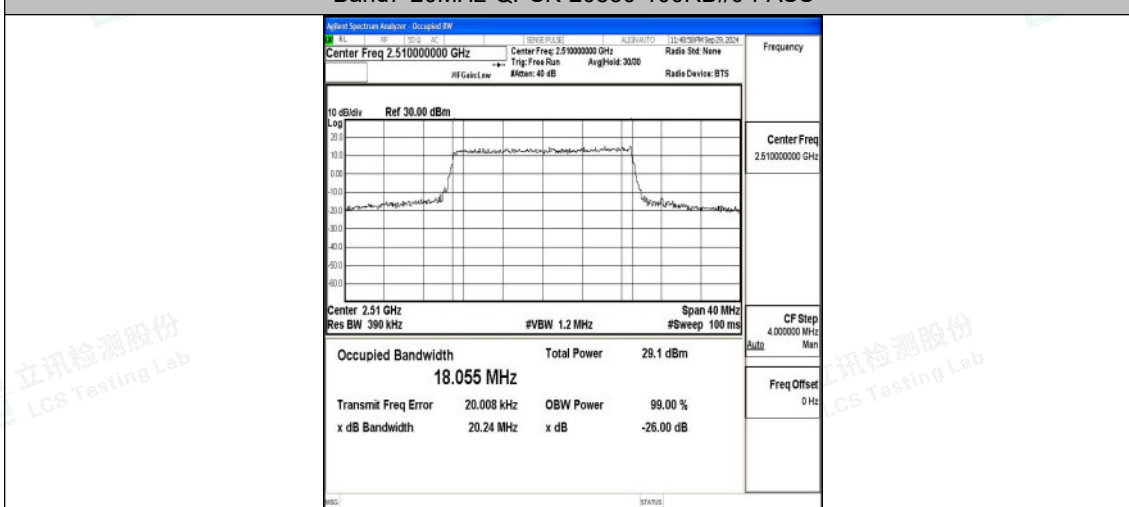

Band7-20MHz-16QAM-20850-100RB#0-PASS