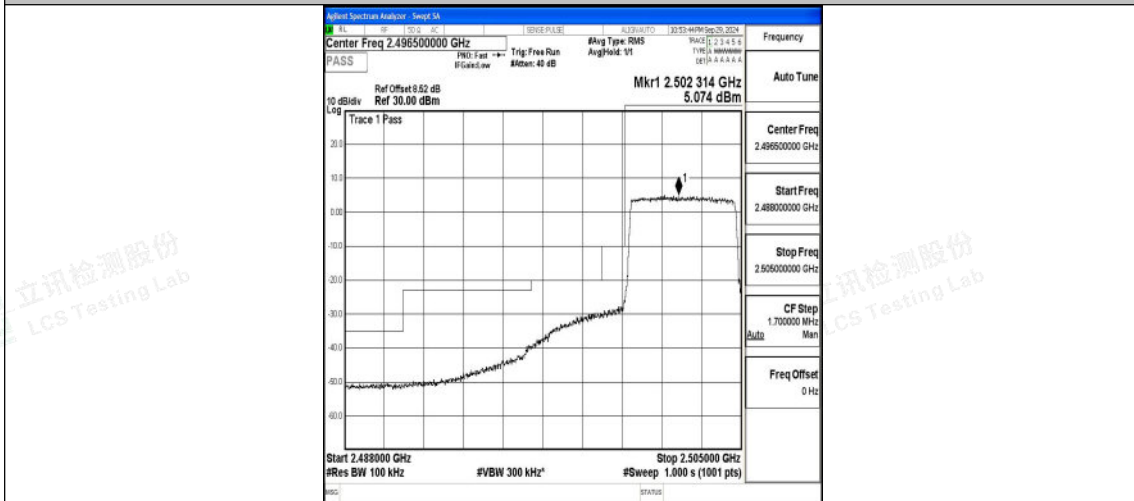

Band7_5MHz_16QAM_20775_25RB#0