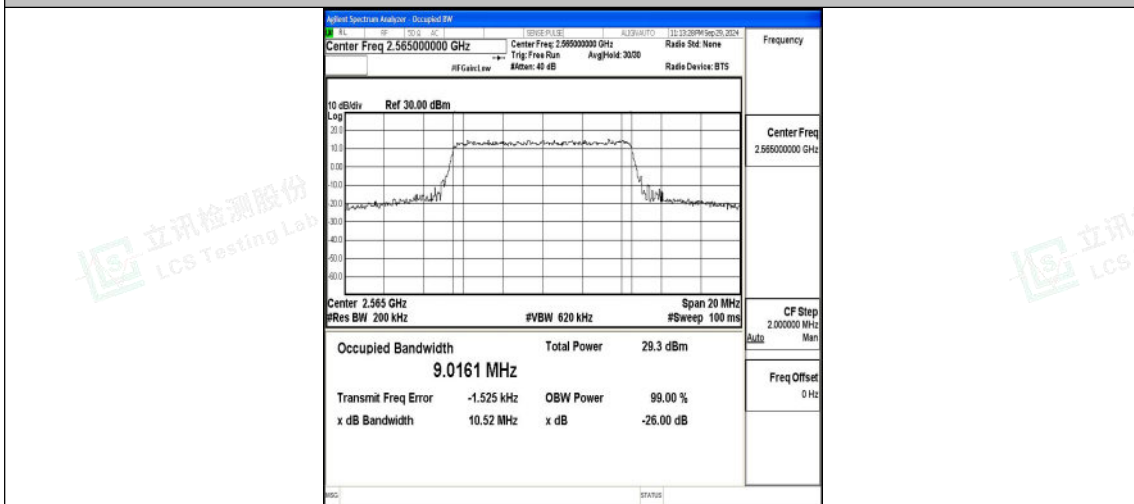

Band7-10MHz-16QAM-21400-50RB#0-PASS