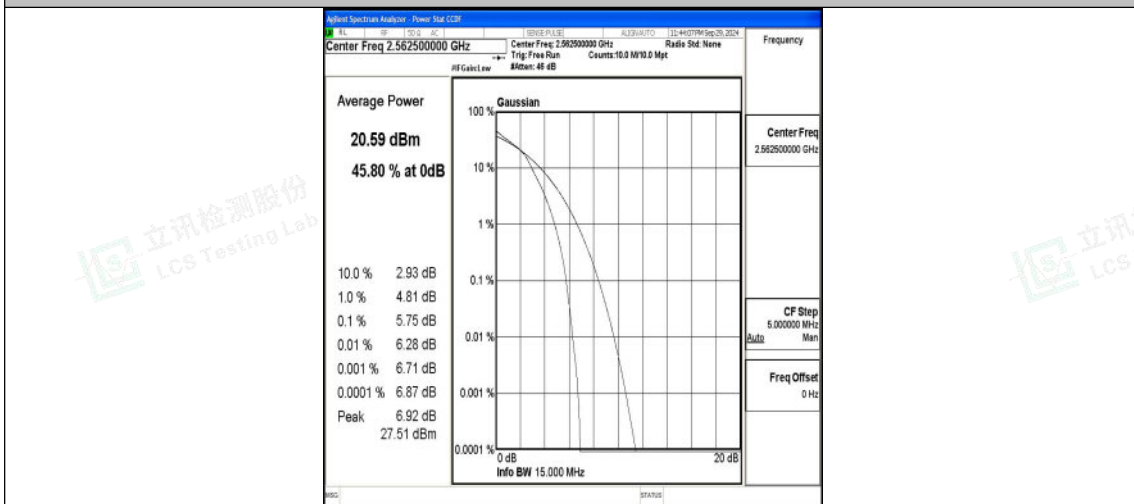

Band7-15MHz-16QAM-21100-75RB#0-PASS

Band7-15MHz-QPSK-21375-1RB#0-PASS

Band7-15MHz-16QAM-21375-1RB#0-PASS

Band7-15MHz-QPSK-21375-75RB#0-PASS

Band7-15MHz-16QAM-21375-75RB#0-PASS

Band7-20MHz-QPSK-20850-1RB#0-PASS