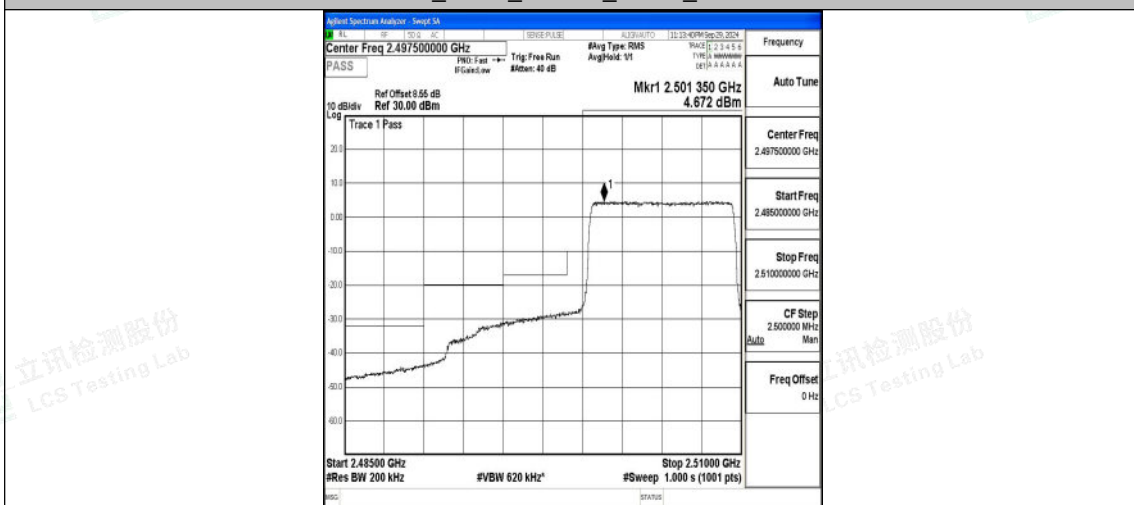

Band7_10MHz_QPSK_20800_50RB#0