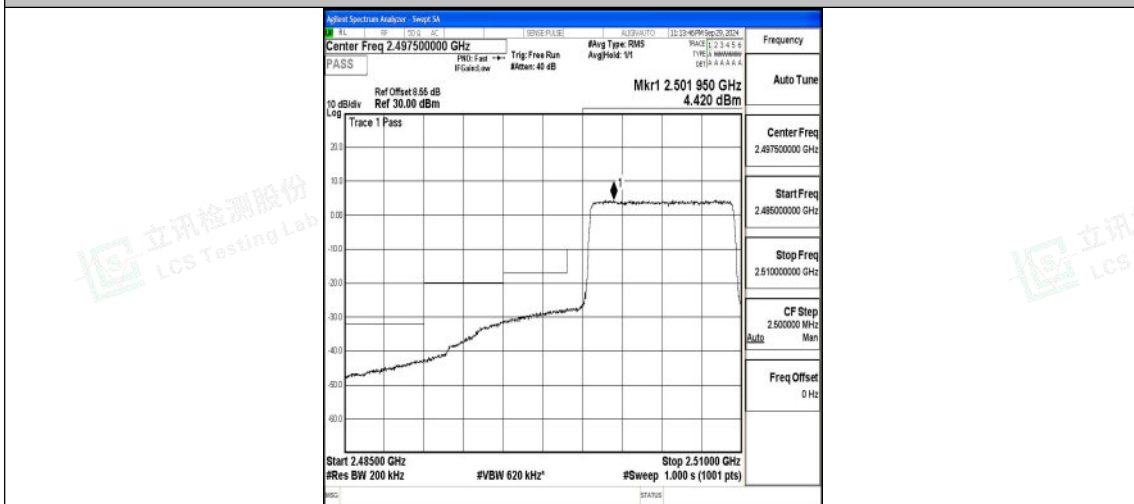

Band7_10MHz_16QAM_20800_50RB#0

Shenzhen LCS Compliance Testing Laboratory Ltd.
Add: 101, 201 Bldg A & 301 Bldg C, Juji Industrial Park Yabianxueziwei, Shajing Street, Baoan District, Shenzhen, 518000, China
Tel: +(86) 0755-82591330 | E-mail: webmaster@lcs-cert.com | Web: www.lcs-cert.com
Scan code to check authenticity