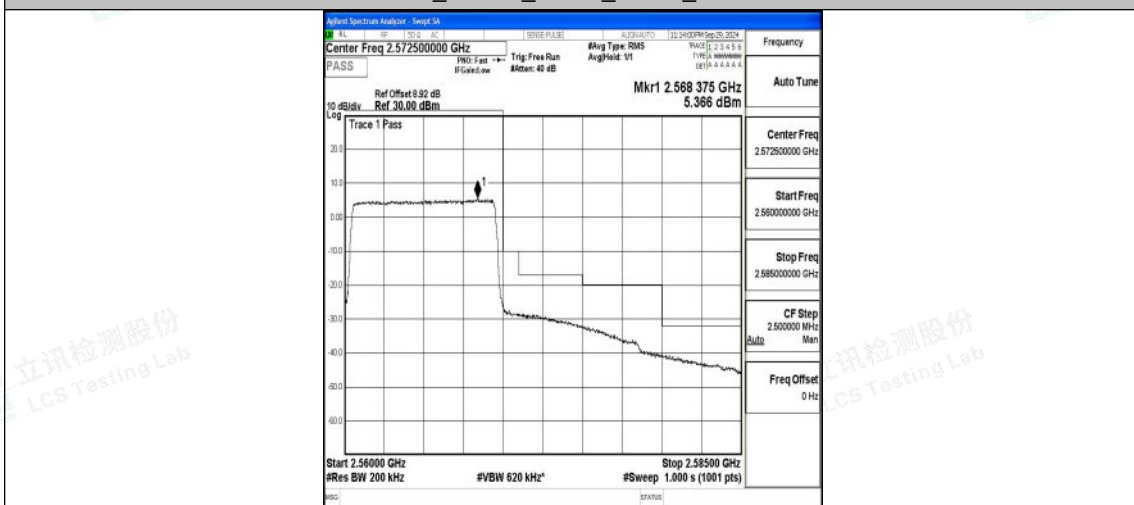

Band7_10MHz_16QAM_21400_50RB#0