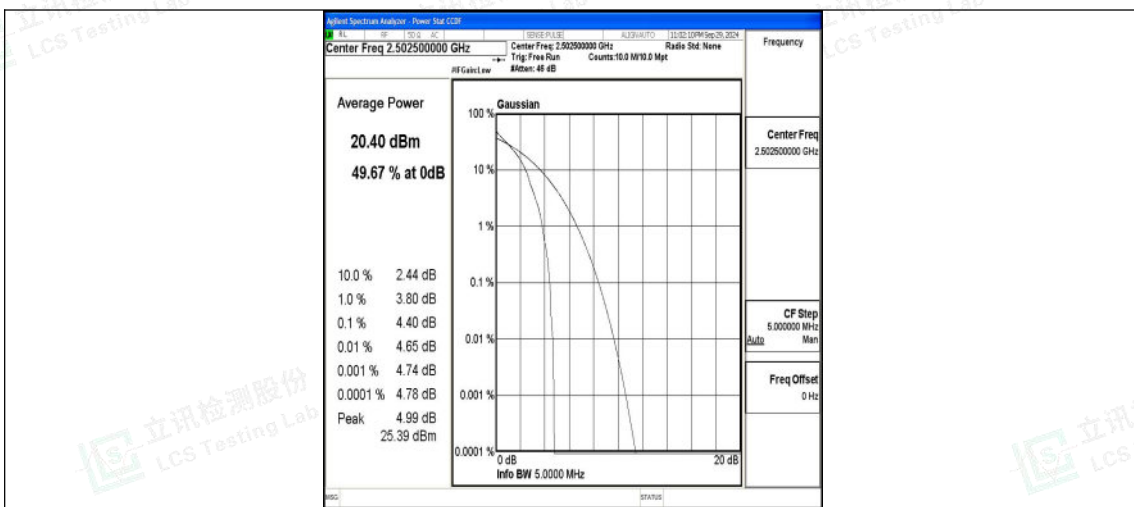

Test Graphs

Band7-5MHz-QPSK-20775-1RB#0-PASS