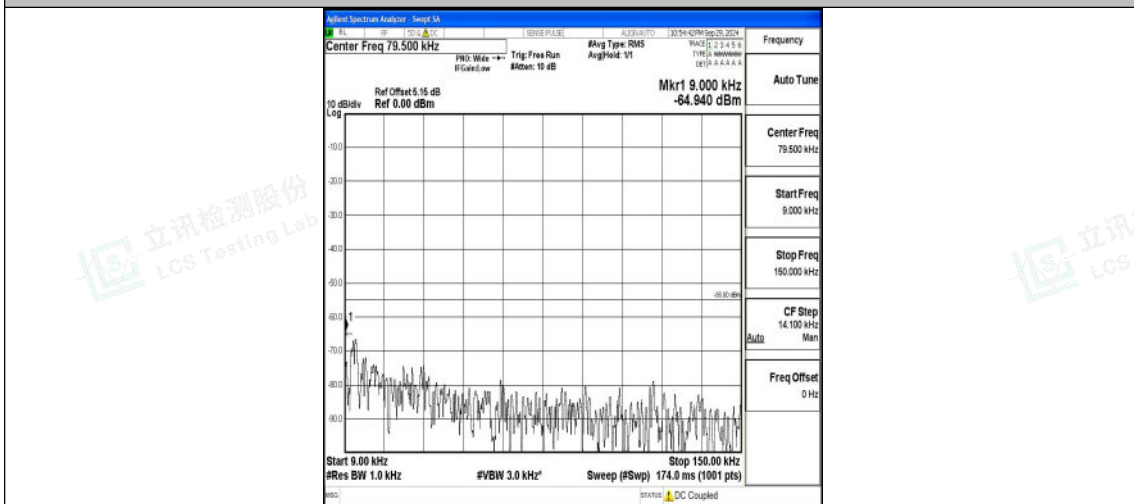

Test Graphs

Band7_5MHz_QPSK_20775_1RB#0_0.009~0.15_0.009~0.15

Band7_5MHz_QPSK_20775_1RB#0_0.15~30_0.15~30

Band7_5MHz_QPSK_20775_1RB#0_30~1000_30~1000

Band7_5MHz_QPSK_20775_1RB#0_1000~20000_1000~20000

Band7_5MHz_QPSK_20775_1RB#0_20000~27000_20000~27000