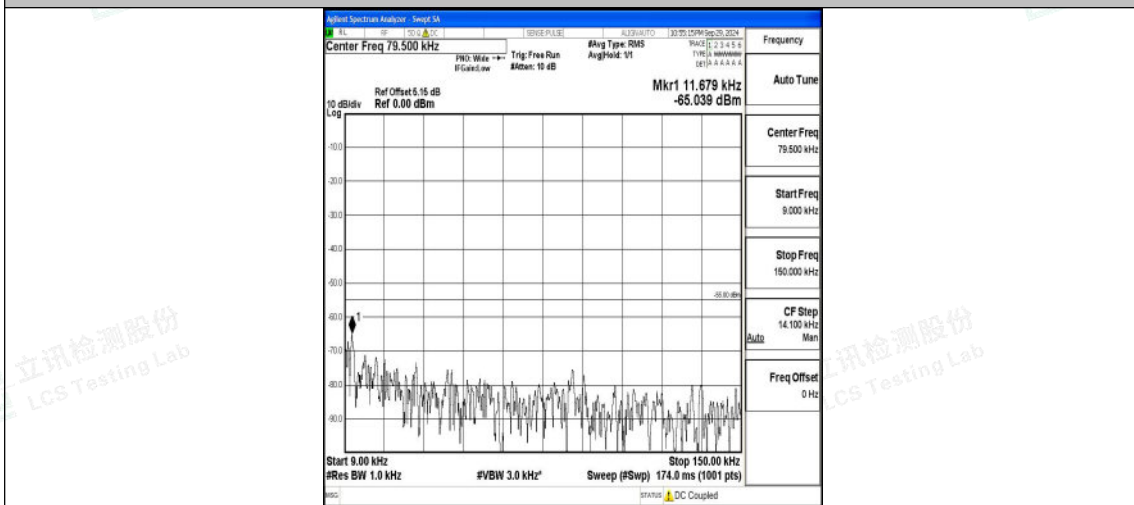

Band7_5MHz_QPSK_21100_1RB#0_0.009~0.15_0.009~0.15