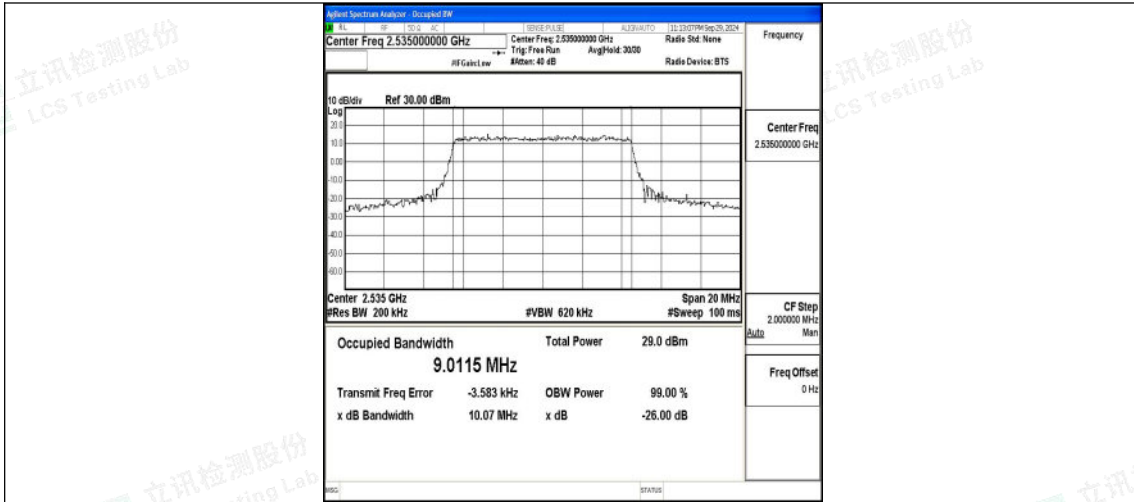

Band7-10MHz-16QAM-21100-50RB#0-PASS