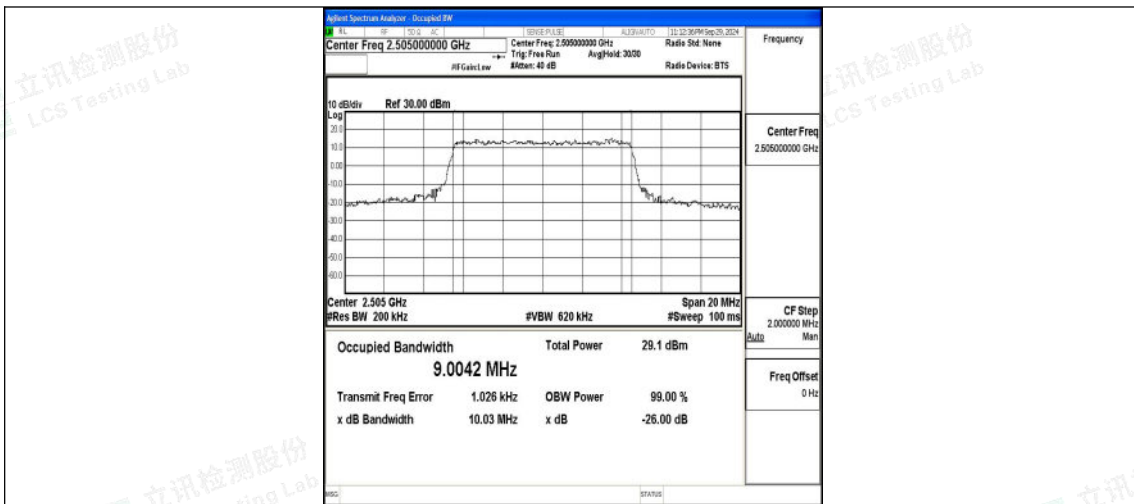

Band7-10MHz-QPSK-20800-50RB#0-PASS