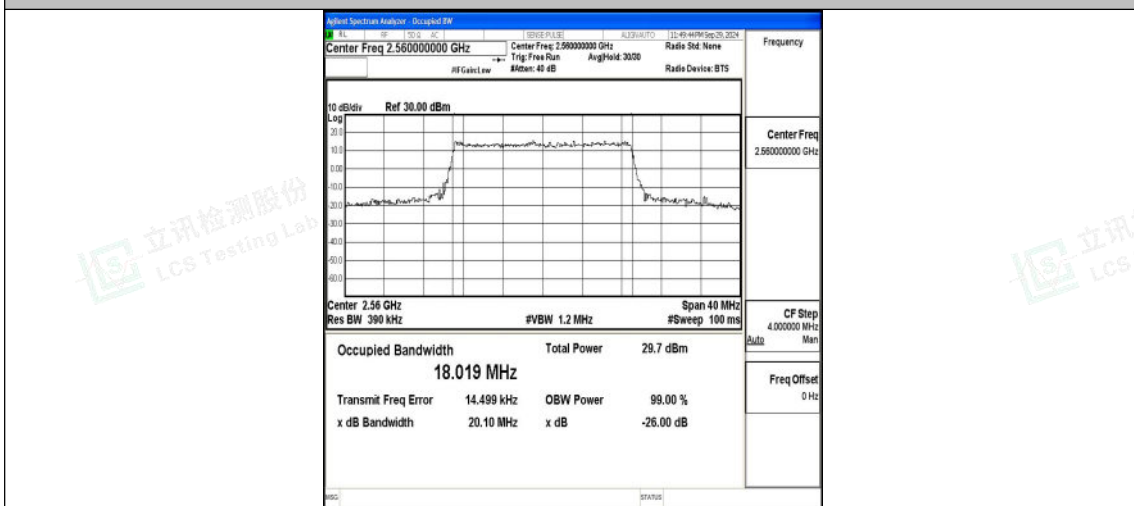

Band7-20MHz-16QAM-21350-100RB#0-PASS