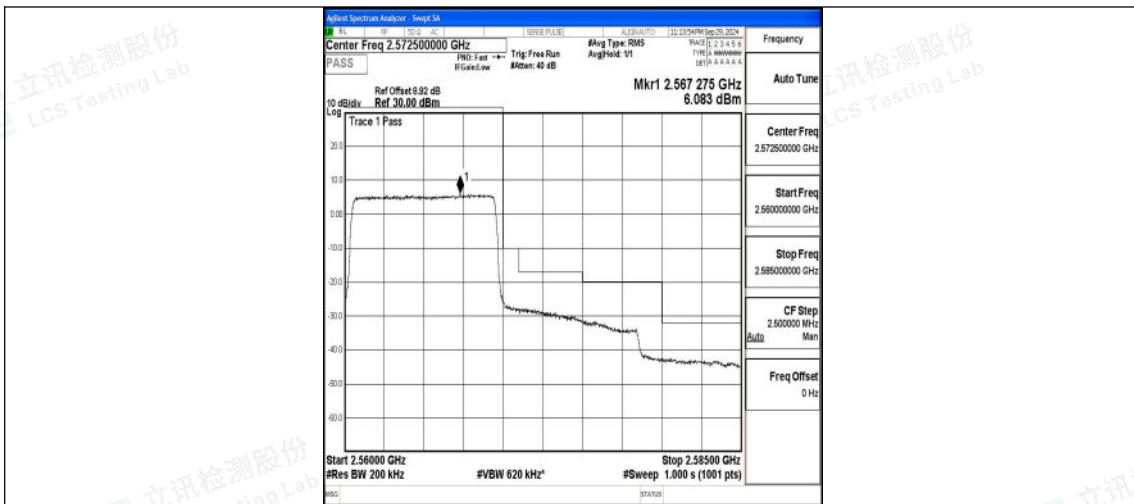

Band7_5MHz_16QAM_21425_25RB#0

Band7_10MHz_QPSK_20800_50RB#0

Band7_10MHz_16QAM_20800_50RB#0

Shenzhen LCS Compliance Testing Laboratory Ltd.
 Add: 101, 201 Bldg A & 301 Bldg C, Juji Industrial Park Yabianxueziwei, Shajing Street, Baoan District, Shenzhen, 518000, China
 Tel: +(86) 0755-82591330 | E-mail: webmaster@lcs-cert.com | Web: www.lcs-cert.com
 Scan code to check authenticity