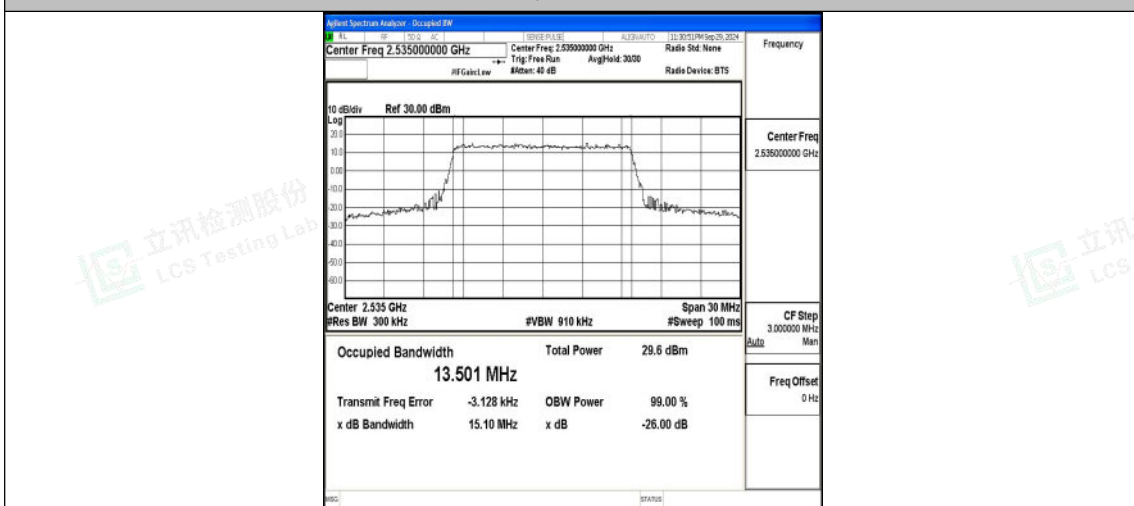

Band7-10MHz-16QAM-21100-50RB#0-PASS

Band7-10MHz-QPSK-21400-50RB#0-PASS

Band7-10MHz-16QAM-21400-50RB#0-PASS

Band7-15MHz-QPSK-20825-75RB#0-PASS

Band7-15MHz-16QAM-20825-75RB#0-PASS

Band7-15MHz-QPSK-21100-75RB#0-PASS