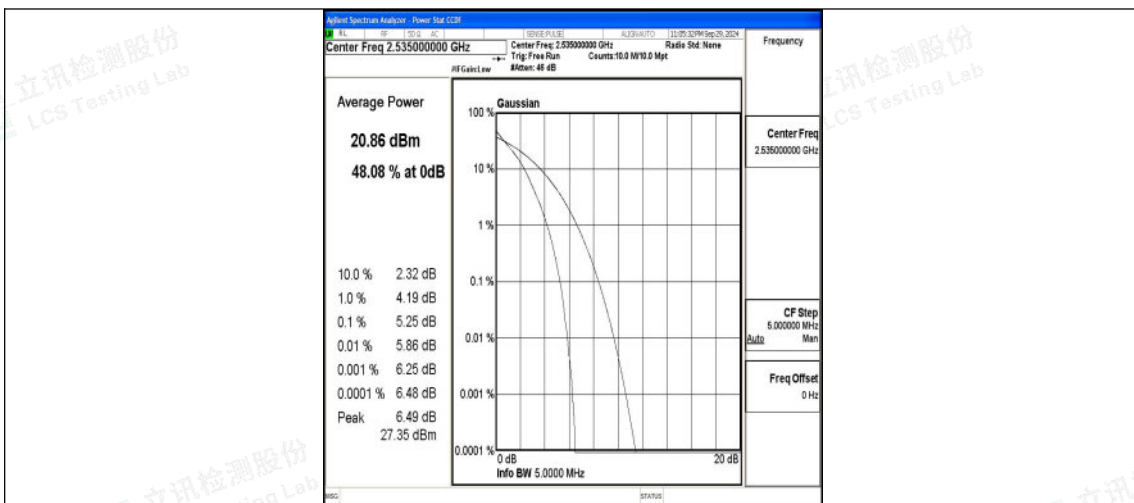

Test Graphs

Band7-5MHz-QPSK-20775-1RB#0-PASS

Band7-5MHz-16QAM-20775-1RB#0-PASS

Band7-5MHz-QPSK-20775-25RB#0-PASS

Band7-5MHz-16QAM-20775-25RB#0-PASS

Band7-5MHz-QPSK-21100-1RB#0-PASS

Band7-5MHz-16QAM-21100-1RB#0-PASS