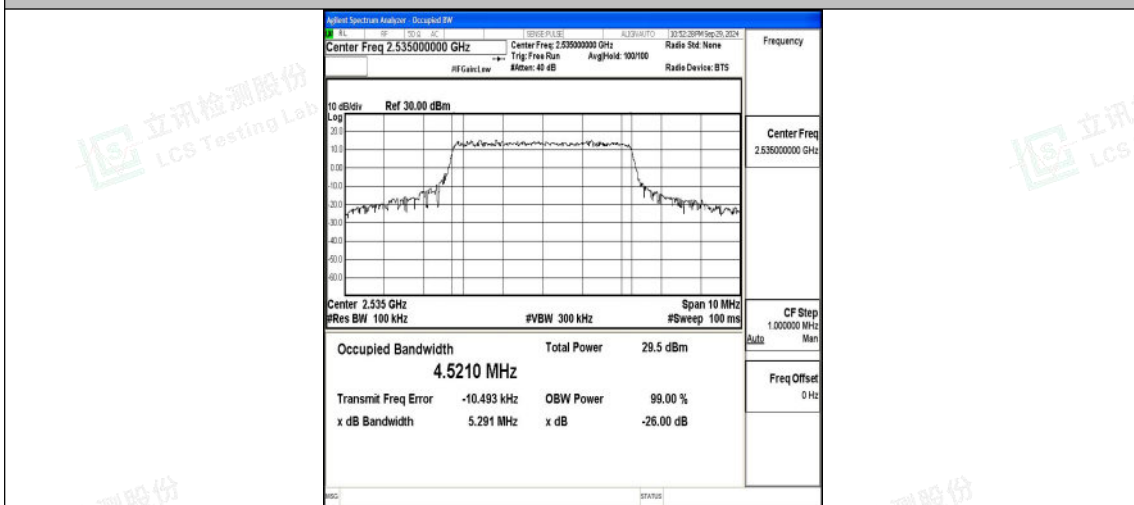

Test Graphs

Band7-5MHz-QPSK-20775-25RB#0-PASS

Band7-5MHz-16QAM-20775-25RB#0-PASS

Band7-5MHz-QPSK-21100-25RB#0-PASS

Shenzhen LCS Compliance Testing Laboratory Ltd.
 Add: 101, 201 Bldg A & 301 Bldg C, Juji Industrial Park Yabianxueziwei, Shajing Street, Baoan District, Shenzhen, 518000, China
 Tel: +(86) 0755-82591330 | E-mail: webmaster@lcs-cert.com | Web: www.lcs-cert.com
 Scan code to check authenticity