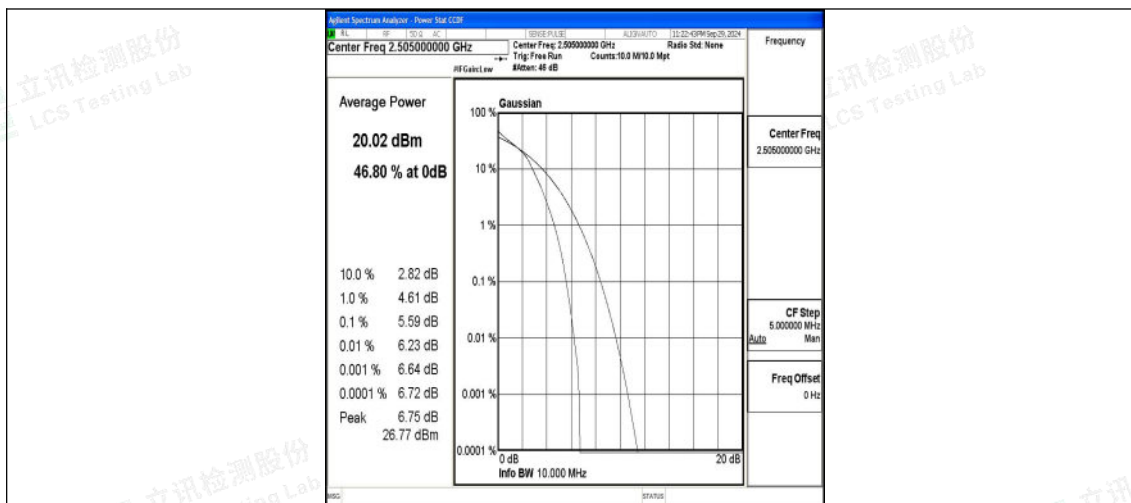

Band7-10MHz-16QAM-20800-50RB#0-PASS