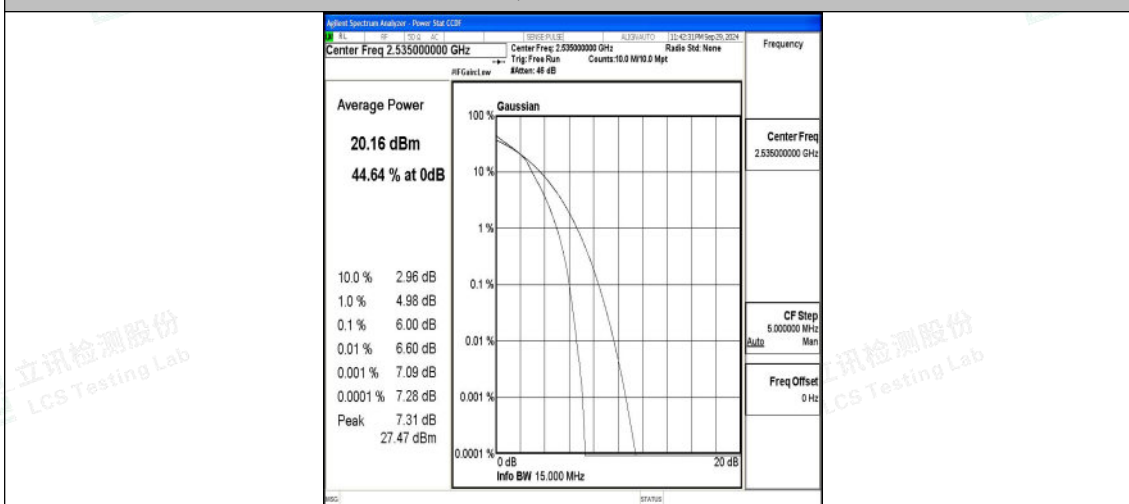

Band7-15MHz-16QAM-20825-1RB#0-PASS

Band7-15MHz-QPSK-20825-75RB#0-PASS

Band7-15MHz-16QAM-20825-75RB#0-PASS

Band7-15MHz-QPSK-21100-1RB#0-PASS

Band7-15MHz-16QAM-21100-1RB#0-PASS

Band7-15MHz-QPSK-21100-75RB#0-PASS