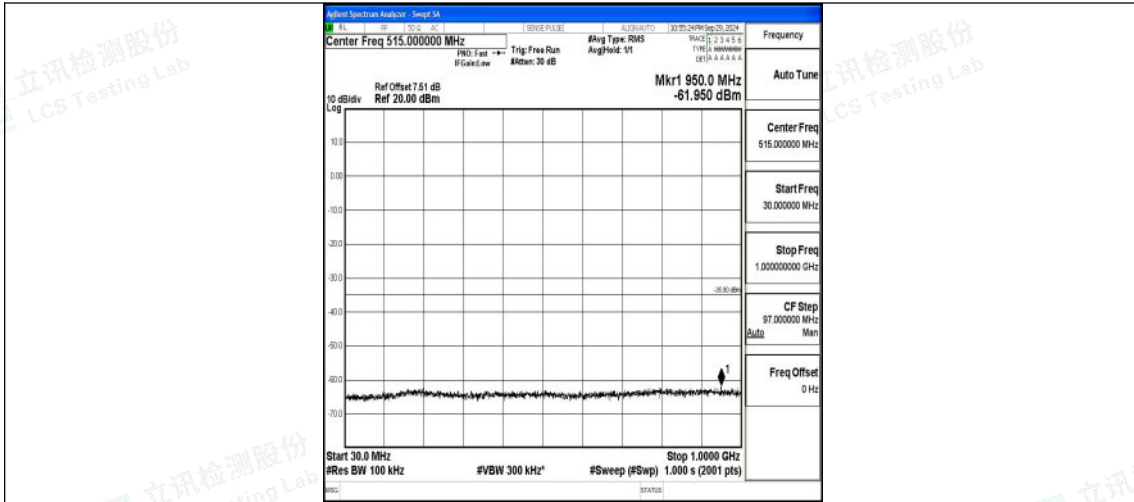

Band7_5MHz_QPSK_21100_1RB#0_30~1000_30~1000