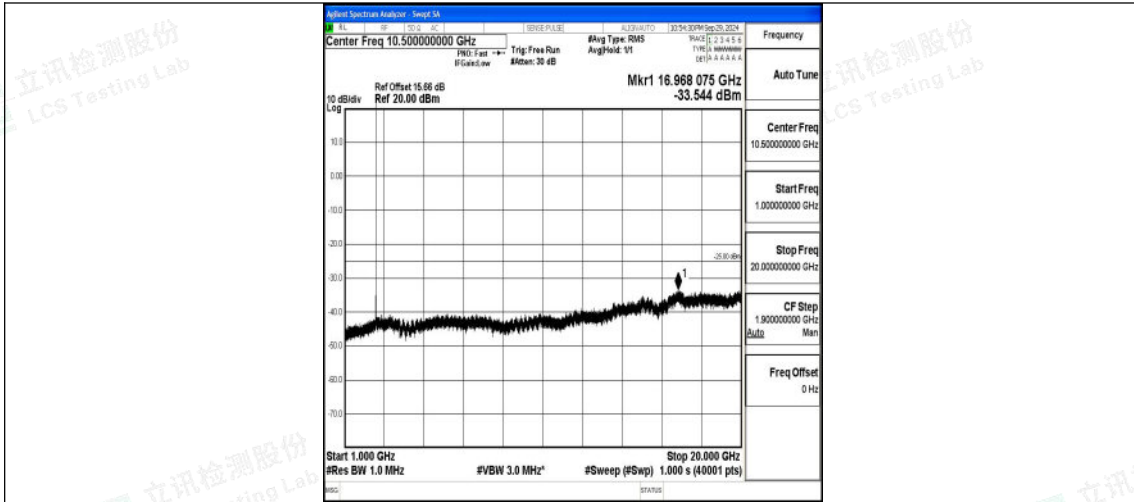

Test Graphs

Band7_5MHz_QPSK_20775_1RB#0_0.009~0.15_0.009~0.15

Band7_5MHz_QPSK_20775_1RB#0_0.15~30_0.15~30

Band7_5MHz_QPSK_20775_1RB#0_30~1000_30~1000

Band7_5MHz_QPSK_20775_1RB#0_1000~20000_1000~20000

Band7_5MHz_QPSK_20775_1RB#0_20000~27000_20000~27000