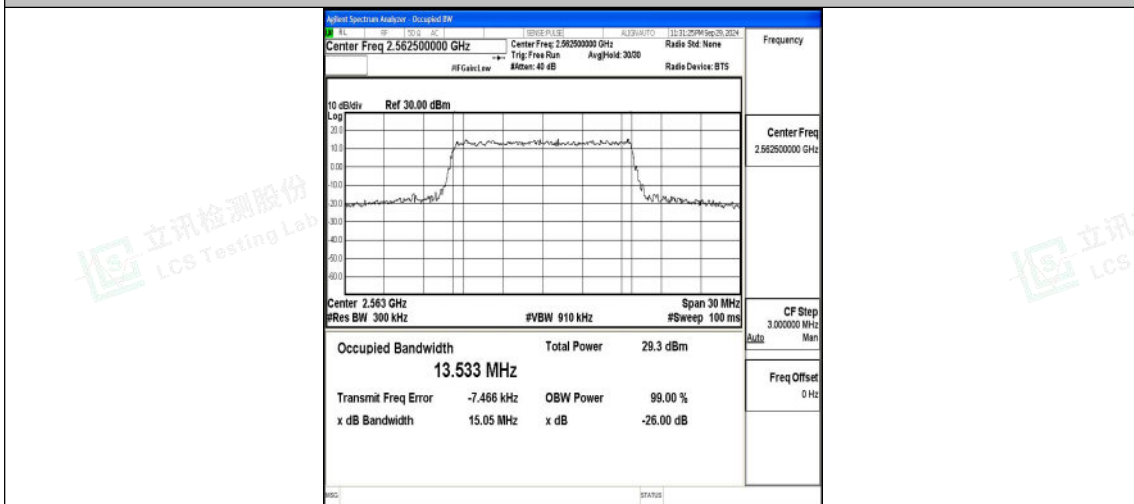

Band7-15MHz-16QAM-21375-75RB#0-PASS