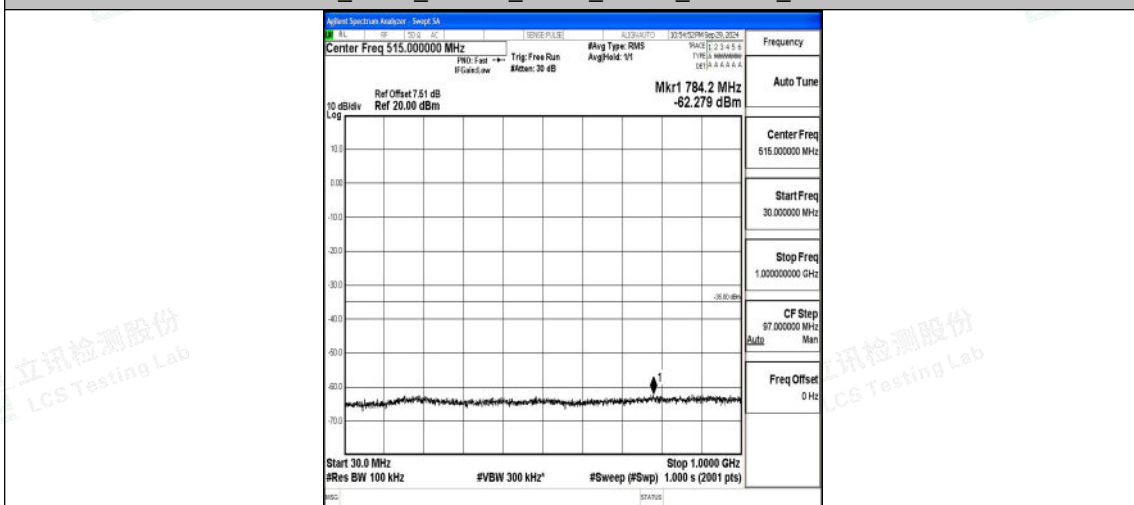

Band7_5MHz_16QAM_20775_1RB#0_30~1000_30~1000