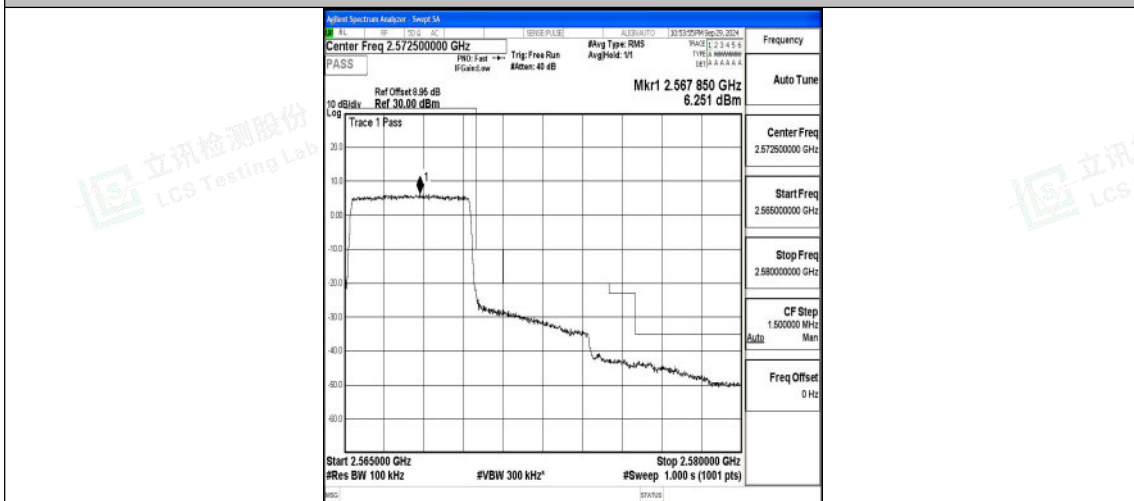

Test Graphs

Band7_5MHz_QPSK_20775_25RB#0

Band7_5MHz_16QAM_20775_25RB#0

Band7_5MHz_QPSK_21425_25RB#0

Shenzhen LCS Compliance Testing Laboratory Ltd.
 Add: 101, 201 Bldg A & 301 Bldg C, Juji Industrial Park Yabianxueziwei, Shajing Street, Baoan District, Shenzhen, 518000, China
 Tel: +(86) 0755-82591330 | E-mail: webmaster@lcs-cert.com | Web: www.lcs-cert.com
 Scan code to check authenticity