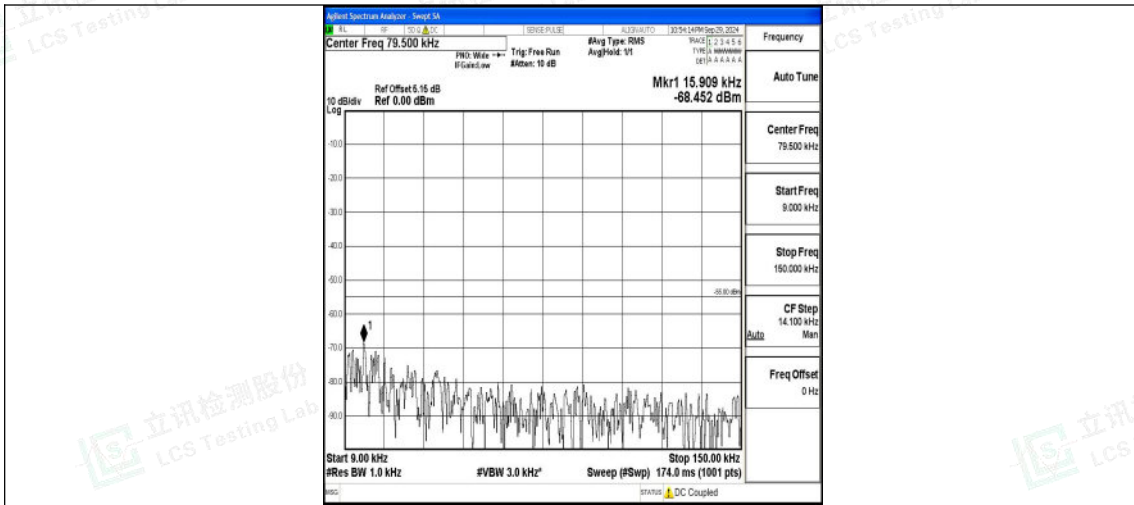

Test Graphs

Band7_5MHz_QPSK_20775_1RB#0_0.009~0.15_0.009~0.15