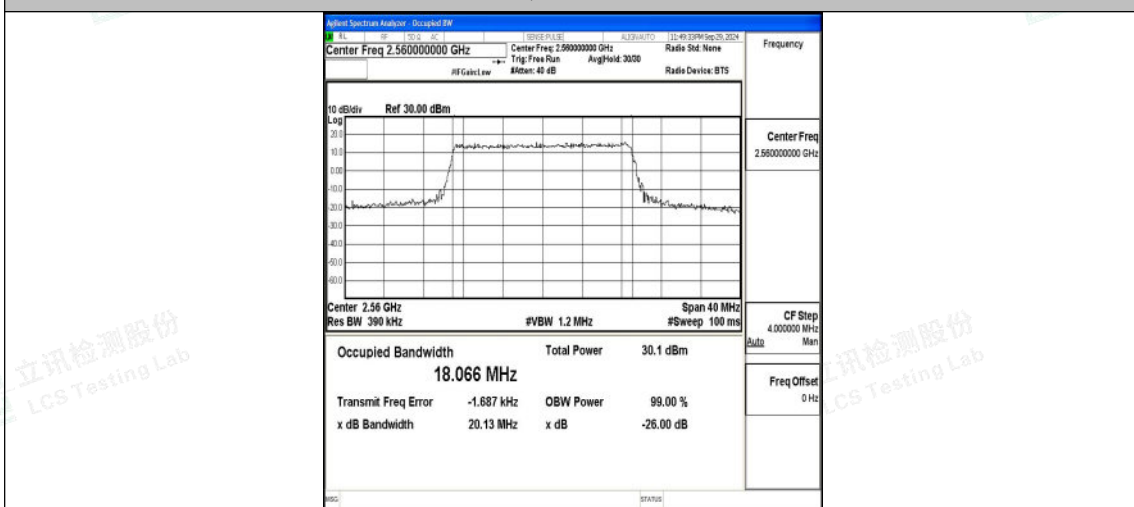

Band7-20MHz-16QAM-21100-100RB#0-PASS

Band7-20MHz-QPSK-21350-100RB#0-PASS

Band7-20MHz-16QAM-21350-100RB#0-PASS

D.4 Band Edge

Test Result

Band	Bandwidth	Modulation	Channel	RB Configuration	Peak Frequency	Result(dBm)	Verdict
Band7	5MHz	QPSK	20775	25RB#0	2498.85	-29.44	PASS
Band7	5MHz	16QAM	20775	25RB#0	2498.83	-29.59	PASS
Band7	5MHz	QPSK	21425	25RB#0	2576.12	-43.07	PASS
Band7	5MHz	16QAM	21425	25RB#0	2576.03	-43.06	PASS
Band7	10MHz	QPSK	20800	50RB#0	2498.83	-27.95	PASS
Band7	10MHz	16QAM	20800	50RB#0	2489.95	-42.55	PASS
Band7	10MHz	QPSK	21400	50RB#0	2580.58	-42.52	PASS
Band7	10MHz	16QAM	21400	50RB#0	2580.00	-40.45	PASS
Band7	15MHz	QPSK	20825	75RB#0	2493.55	-27.59	PASS
Band7	15MHz	16QAM	20825	75RB#0	2494.84	-26.62	PASS
Band7	15MHz	QPSK	21375	75RB#0	2575.16	-29.45	PASS
Band7	15MHz	16QAM	21375	75RB#0	2585.21	-40.10	PASS
Band7	20MHz	QPSK	20850	100RB#0	2494.89	-27.88	PASS
Band7	20MHz	16QAM	20850	100RB#0	2494.98	-26.92	PASS
Band7	20MHz	QPSK	21350	100RB#0	2575.74	-30.21	PASS
Band7	20MHz	16QAM	21350	100RB#0	2590.10	-42.06	PASS