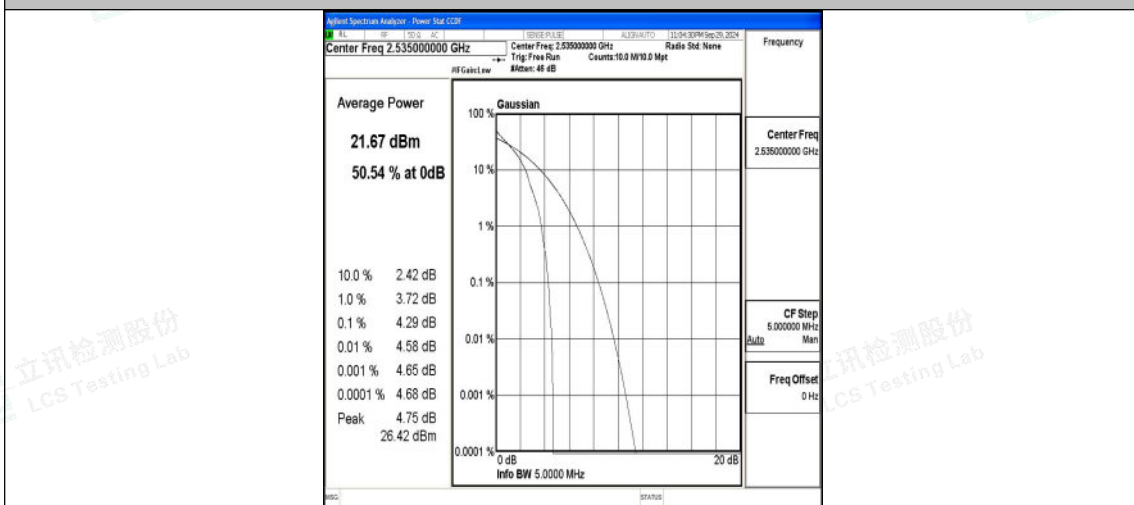

Test Graphs

Band7-5MHz-QPSK-20775-1RB#0-PASS

Band7-5MHz-16QAM-20775-1RB#0-PASS

Band7-5MHz-QPSK-20775-25RB#0-PASS

Band7-5MHz-16QAM-20775-25RB#0-PASS

Band7-5MHz-QPSK-21100-1RB#0-PASS

Band7-5MHz-16QAM-21100-1RB#0-PASS