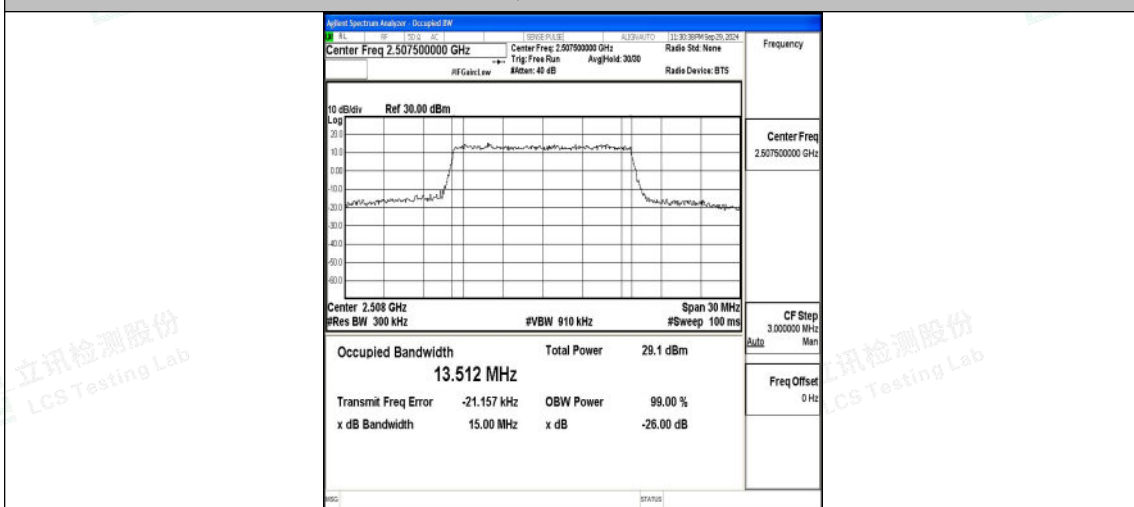

Band7-10MHz-16QAM-21100-50RB#0-PASS

Band7-10MHz-QPSK-21400-50RB#0-PASS

Band7-10MHz-16QAM-21400-50RB#0-PASS

Band7-15MHz-QPSK-20825-75RB#0-PASS

Band7-15MHz-16QAM-20825-75RB#0-PASS

Band7-15MHz-QPSK-21100-75RB#0-PASS