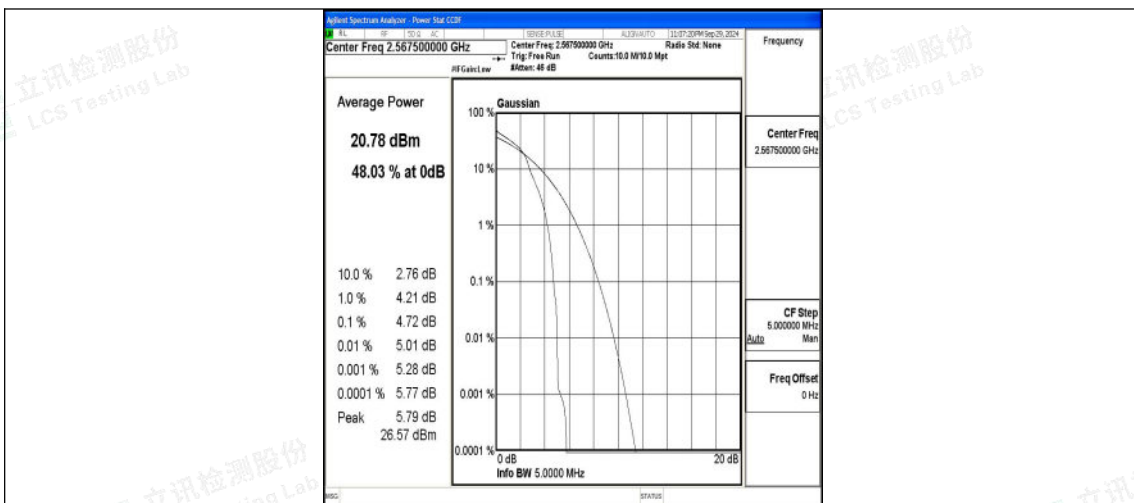

Band7-5MHz-16QAM-21425-1RB#0-PASS