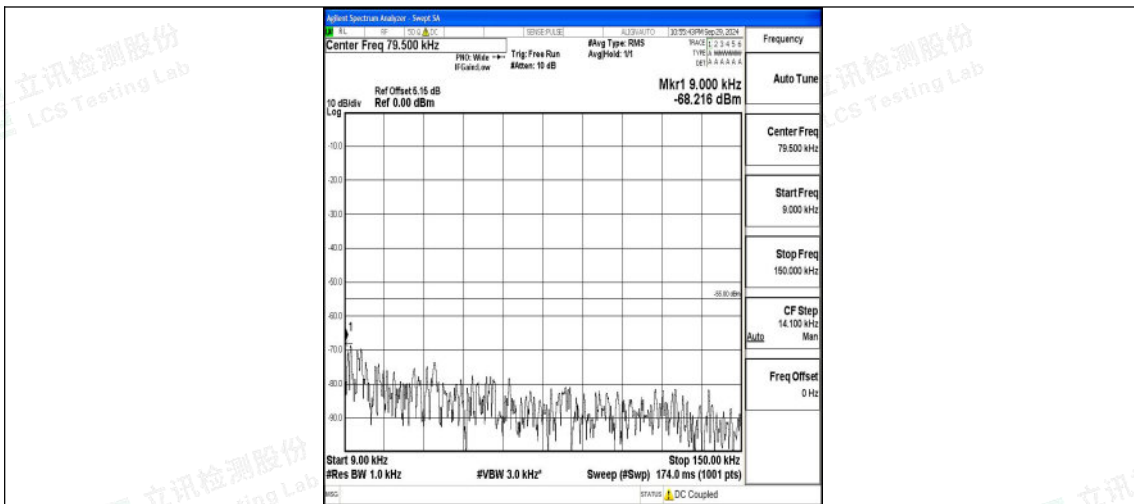

Band7_5MHz_16QAM_21100_1RB#0_0.009~0.15_0.009~0.15