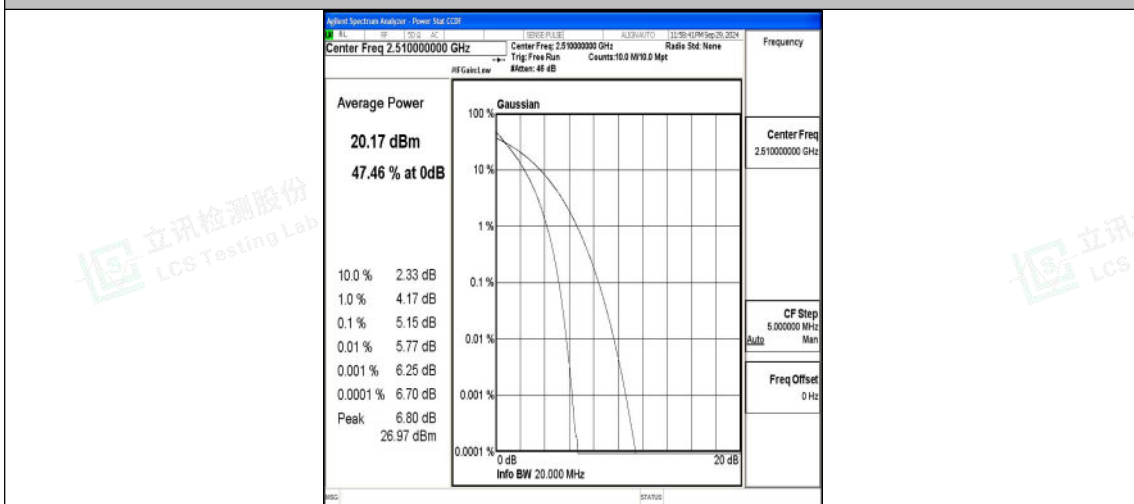

Band7-20MHz-QPSK-20850-100RB#0-PASS