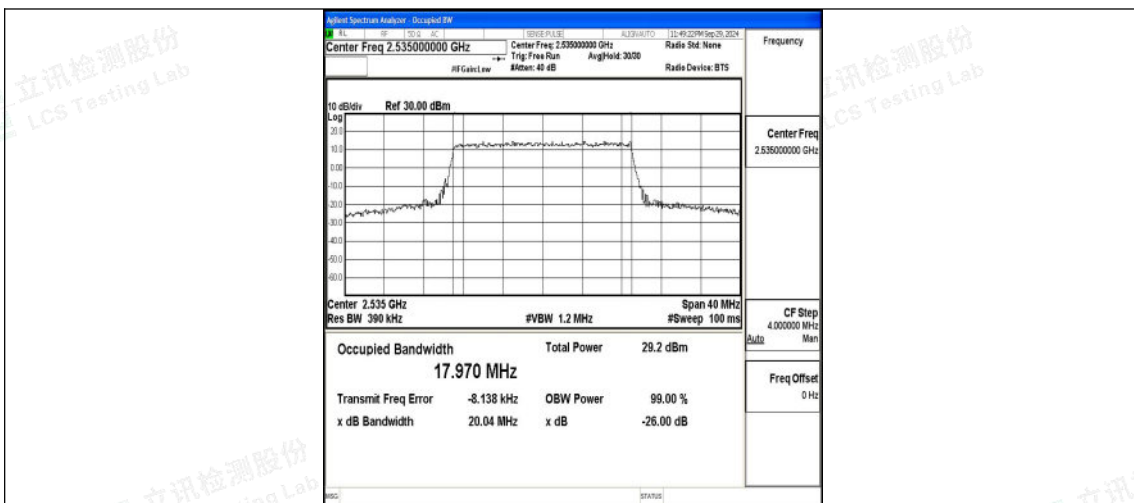

Band7-20MHz-16QAM-21100-100RB#0-PASS

Band7-20MHz-QPSK-21350-100RB#0-PASS

Band7-20MHz-16QAM-21350-100RB#0-PASS

D.4 Band Edge

Test Result

Band	Bandwidth	Modulation	Channel	RB Configuration	Peak Frequency	Result(dBm)	Verdict
Band7	5MHz	QPSK	20775	25RB#0	2498.85	-29.44	PASS
Band7	5MHz	16QAM	20775	25RB#0	2498.83	-29.59	PASS
Band7	5MHz	QPSK	21425	25RB#0	2576.12	-43.07	PASS
Band7	5MHz	16QAM	21425	25RB#0	2576.03	-43.06	PASS
Band7	10MHz	QPSK	20800	50RB#0	2498.83	-27.95	PASS
Band7	10MHz	16QAM	20800	50RB#0	2489.95	-42.55	PASS
Band7	10MHz	QPSK	21400	50RB#0	2580.58	-42.52	PASS
Band7	10MHz	16QAM	21400	50RB#0	2580.00	-40.45	PASS
Band7	15MHz	QPSK	20825	75RB#0	2493.55	-27.59	PASS
Band7	15MHz	16QAM	20825	75RB#0	2494.84	-26.62	PASS
Band7	15MHz	QPSK	21375	75RB#0	2575.16	-29.45	PASS
Band7	15MHz	16QAM	21375	75RB#0	2585.21	-40.10	PASS
Band7	20MHz	QPSK	20850	100RB#0	2494.89	-27.88	PASS
Band7	20MHz	16QAM	20850	100RB#0	2494.98	-26.92	PASS
Band7	20MHz	QPSK	21350	100RB#0	2575.74	-30.21	PASS
Band7	20MHz	16QAM	21350	100RB#0	2590.10	-42.06	PASS