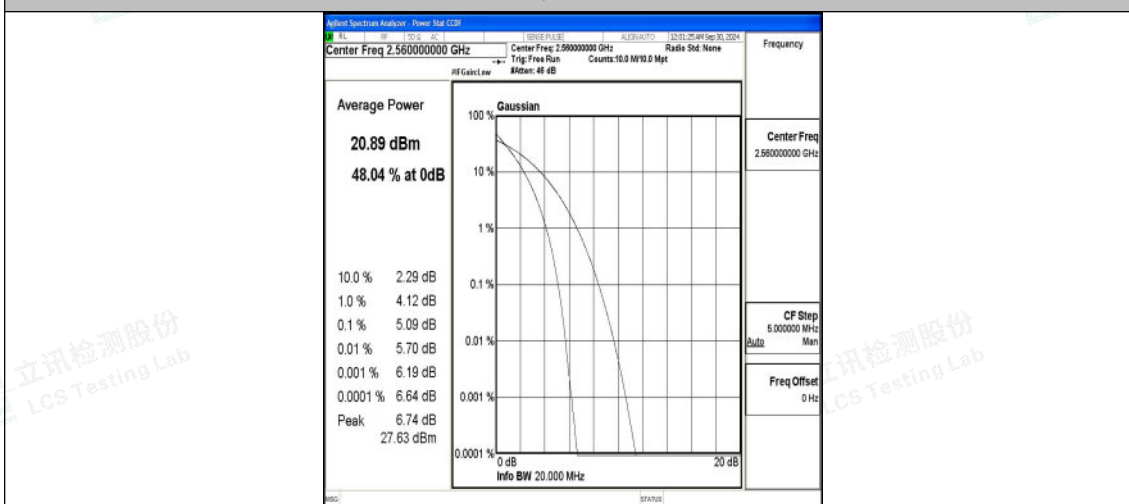

Band7-20MHz-16QAM-21100-100RB#0-PASS

Band7-20MHz-QPSK-21350-1RB#0-PASS

Band7-20MHz-16QAM-21350-1RB#0-PASS

Band7-20MHz-QPSK-21350-100RB#0-PASS

Band7-20MHz-16QAM-21350-100RB#0-PASS

D.3 26dB Bandwidth and Occupied Bandwidth