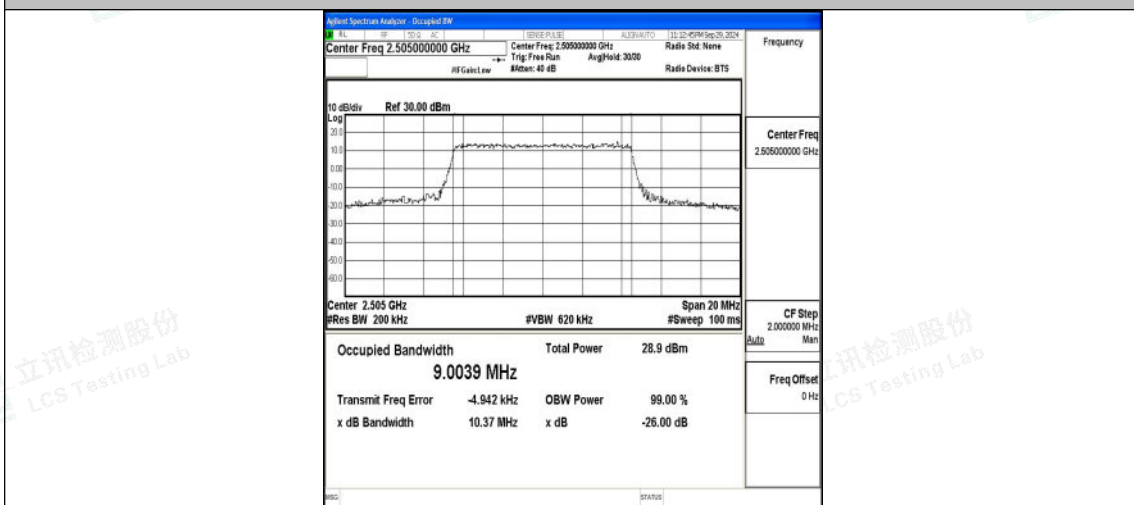

Band7-10MHz-16QAM-20800-50RB#0-PASS