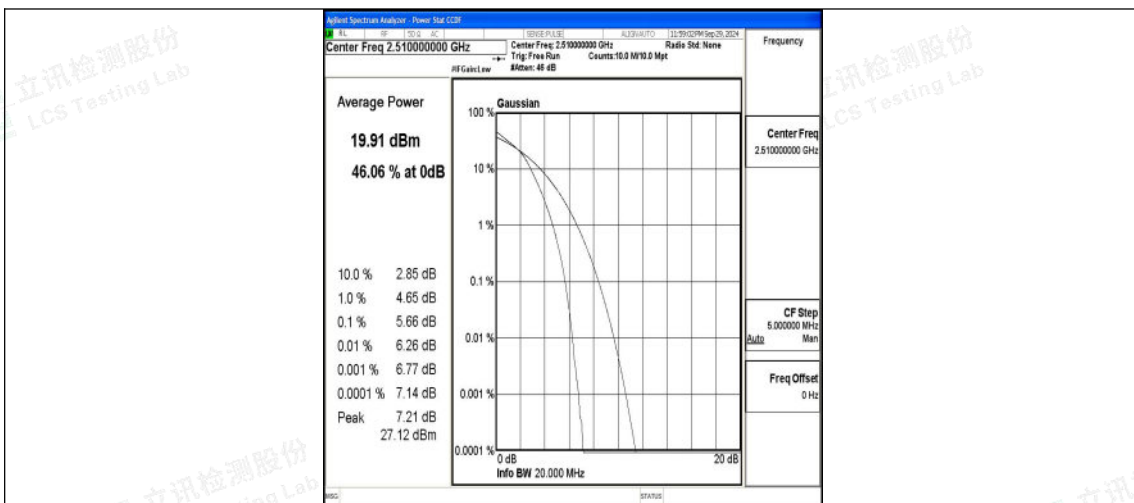

Band7-20MHz-16QAM-20850-100RB#0-PASS