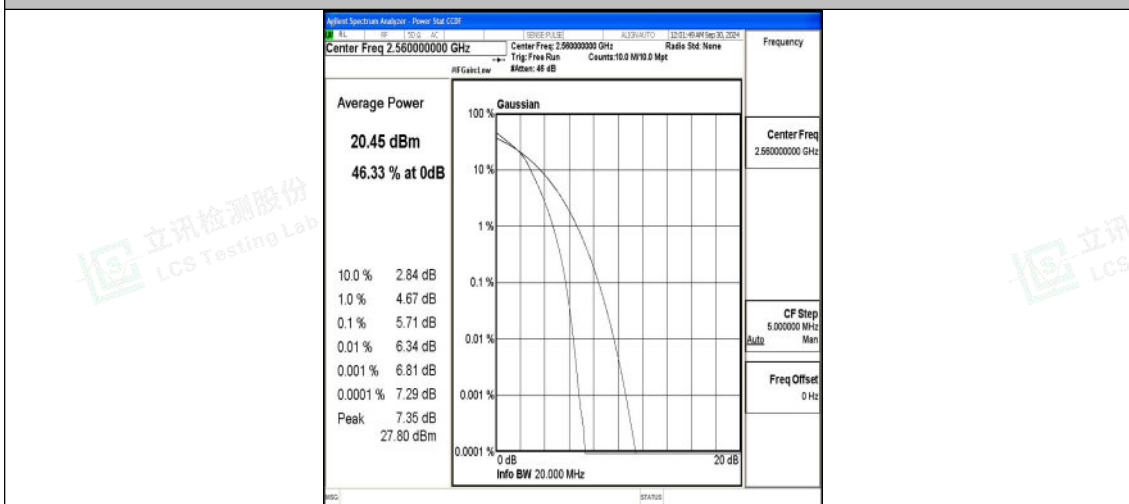

Band7-20MHz-16QAM-21100-100RB#0-PASS

Band7-20MHz-QPSK-21350-1RB#0-PASS

Band7-20MHz-16QAM-21350-1RB#0-PASS

Band7-20MHz-QPSK-21350-100RB#0-PASS

Band7-20MHz-16QAM-21350-100RB#0-PASS

D.3 26dB Bandwidth and Occupied Bandwidth