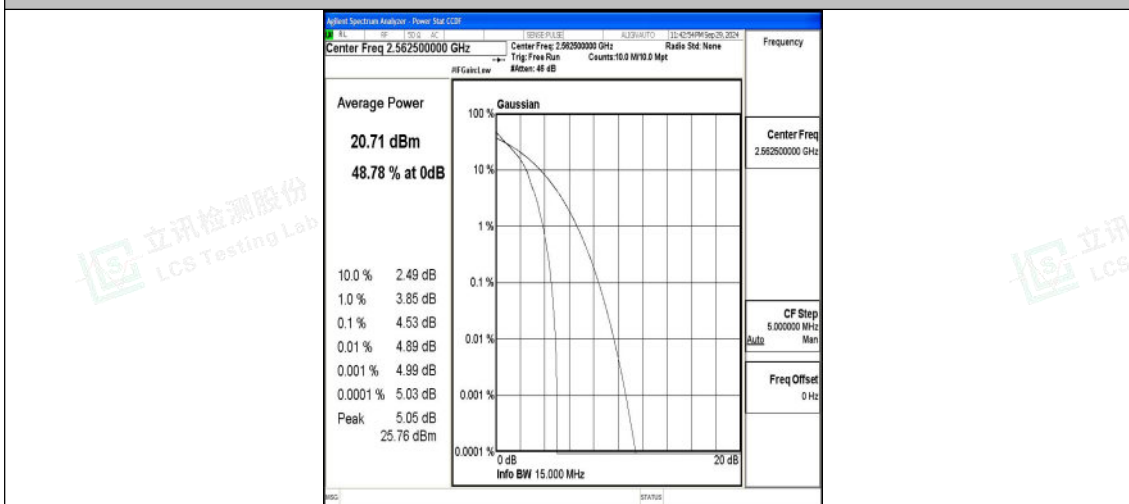

Band7-15MHz-QPSK-21375-1RB#0-PASS