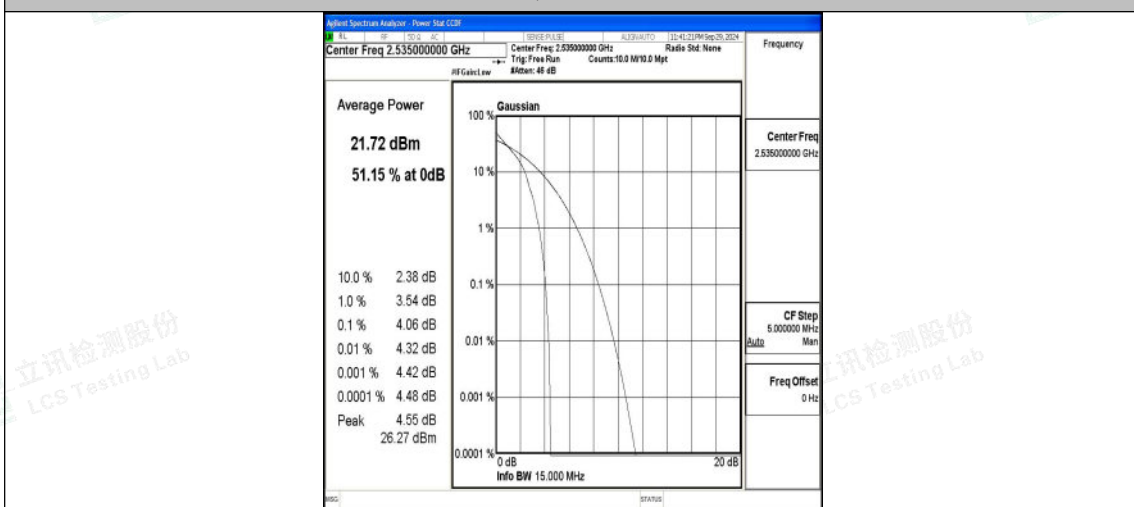

Band7-15MHz-16QAM-20825-1RB#0-PASS

Band7-15MHz-QPSK-20825-75RB#0-PASS

Band7-15MHz-16QAM-20825-75RB#0-PASS

Band7-15MHz-QPSK-21100-1RB#0-PASS

Band7-15MHz-16QAM-21100-1RB#0-PASS

Band7-15MHz-QPSK-21100-75RB#0-PASS