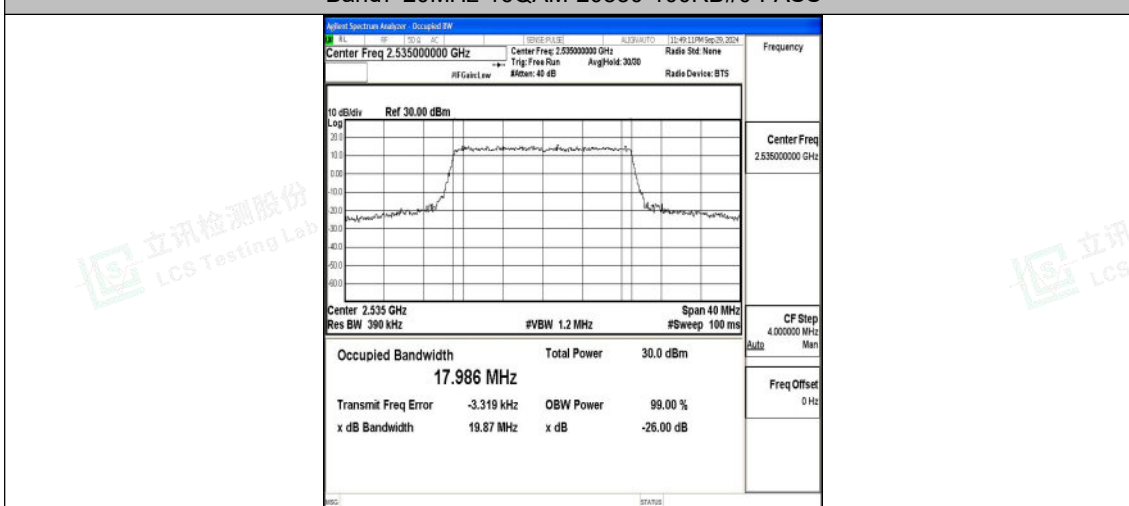

Band7-15MHz-16QAM-21100-75RB#0-PASS

Band7-15MHz-QPSK-21375-75RB#0-PASS

Band7-15MHz-16QAM-21375-75RB#0-PASS

Band7-20MHz-QPSK-20850-100RB#0-PASS

Band7-20MHz-16QAM-20850-100RB#0-PASS

Band7-20MHz-QPSK-21100-100RB#0-PASS