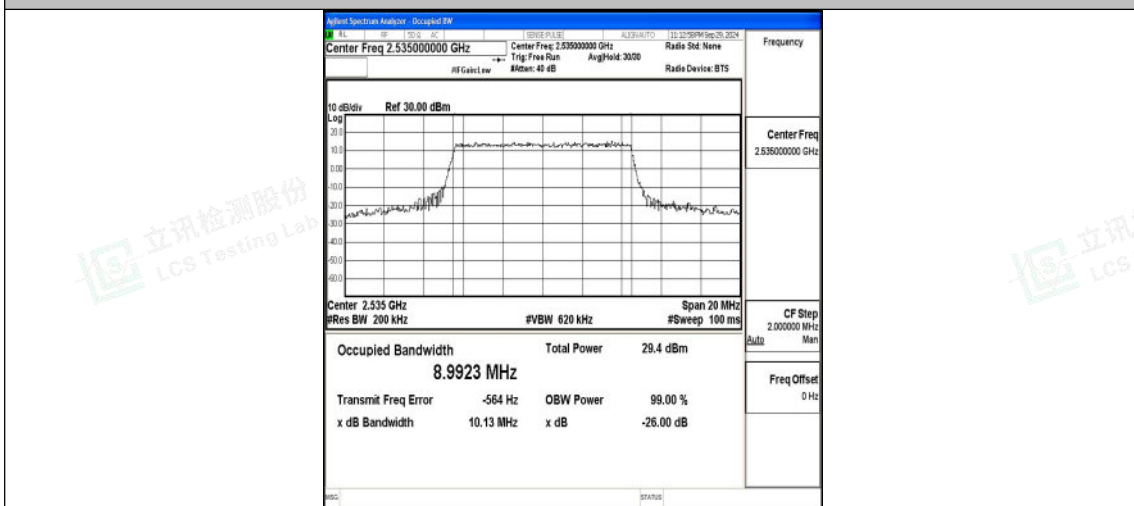

Band7-10MHz-QPSK-21100-50RB#0-PASS