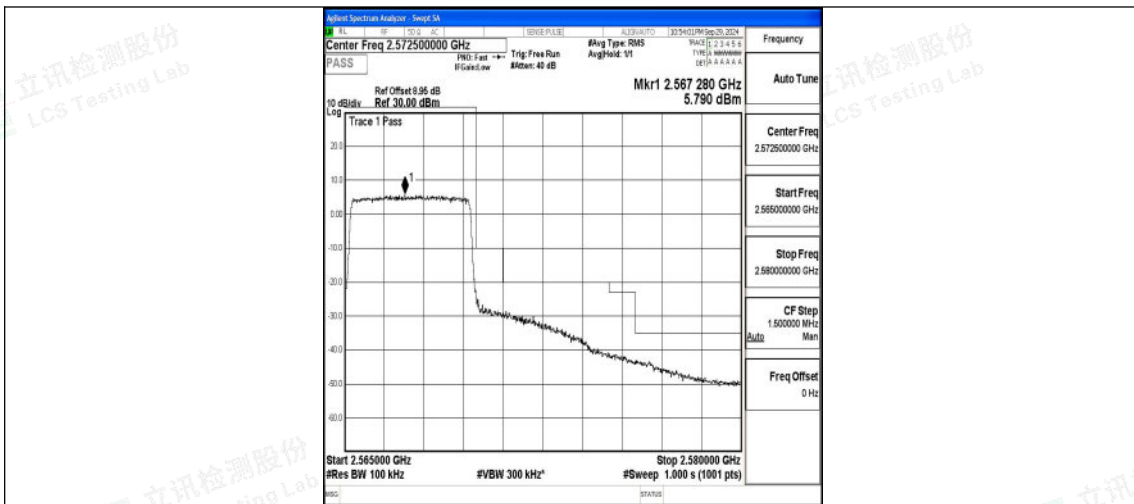

Test Graphs

Band7_5MHz_QPSK_20775_25RB#0

Band7_5MHz_16QAM_20775_25RB#0

Band7_5MHz_QPSK_21425_25RB#0

Shenzhen LCS Compliance Testing Laboratory Ltd.
 Add: 101, 201 Bldg A & 301 Bldg C, Juji Industrial Park Yabianxueziwei, Shajing Street, Baoan District, Shenzhen, 518000, China
 Tel: +(86) 0755-82591330 | E-mail: webmaster@lcs-cert.com | Web: www.lcs-cert.com
 Scan code to check authenticity