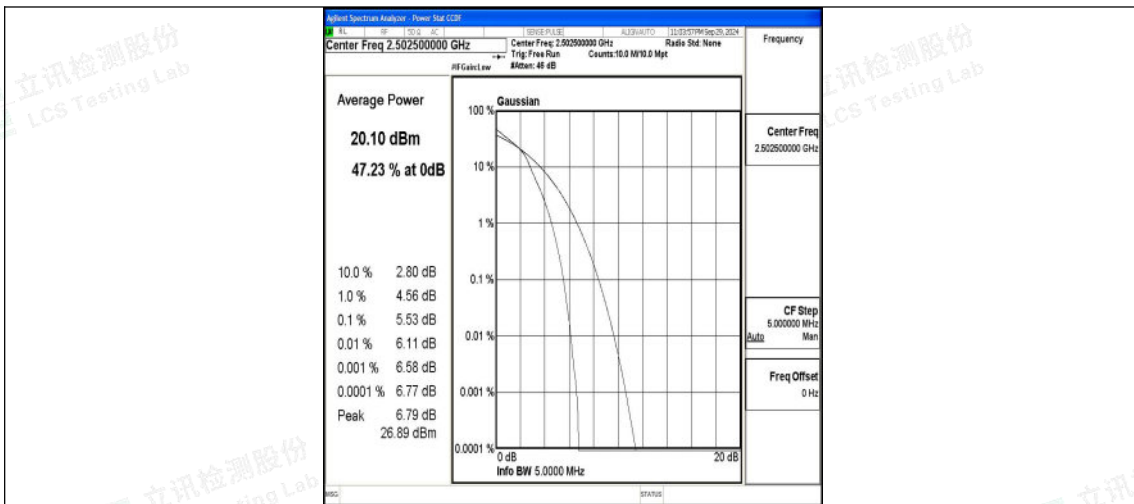

Test Graphs

Band7-5MHz-QPSK-20775-1RB#0-PASS

Band7-5MHz-16QAM-20775-1RB#0-PASS

Band7-5MHz-QPSK-20775-25RB#0-PASS

Band7-5MHz-16QAM-20775-25RB#0-PASS

Band7-5MHz-QPSK-21100-1RB#0-PASS

Band7-5MHz-16QAM-21100-1RB#0-PASS