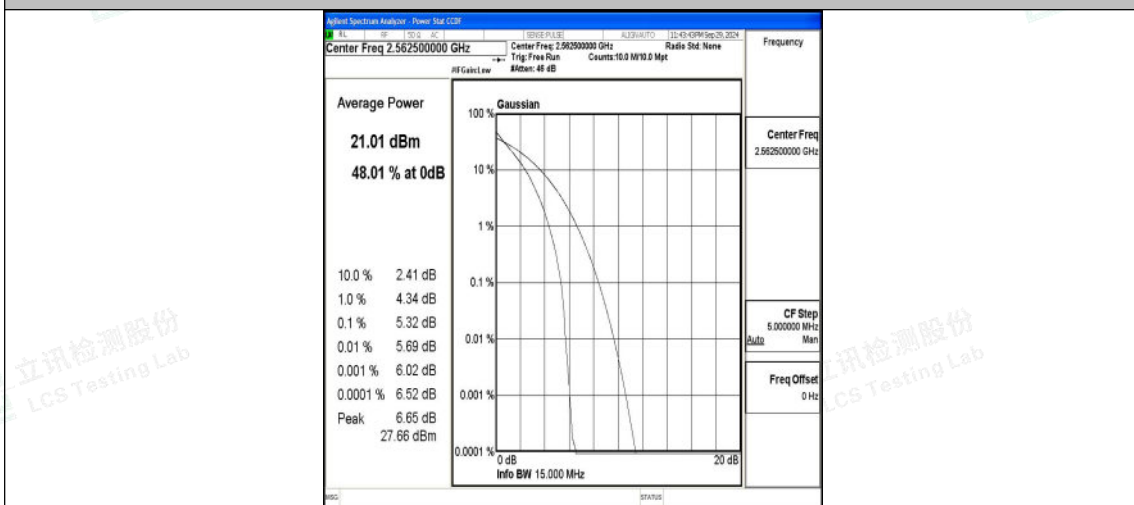

Band7-15MHz-16QAM-21100-75RB#0-PASS

Band7-15MHz-QPSK-21375-1RB#0-PASS

Band7-15MHz-16QAM-21375-1RB#0-PASS

Band7-15MHz-QPSK-21375-75RB#0-PASS

Band7-15MHz-16QAM-21375-75RB#0-PASS

Band7-20MHz-QPSK-20850-1RB#0-PASS