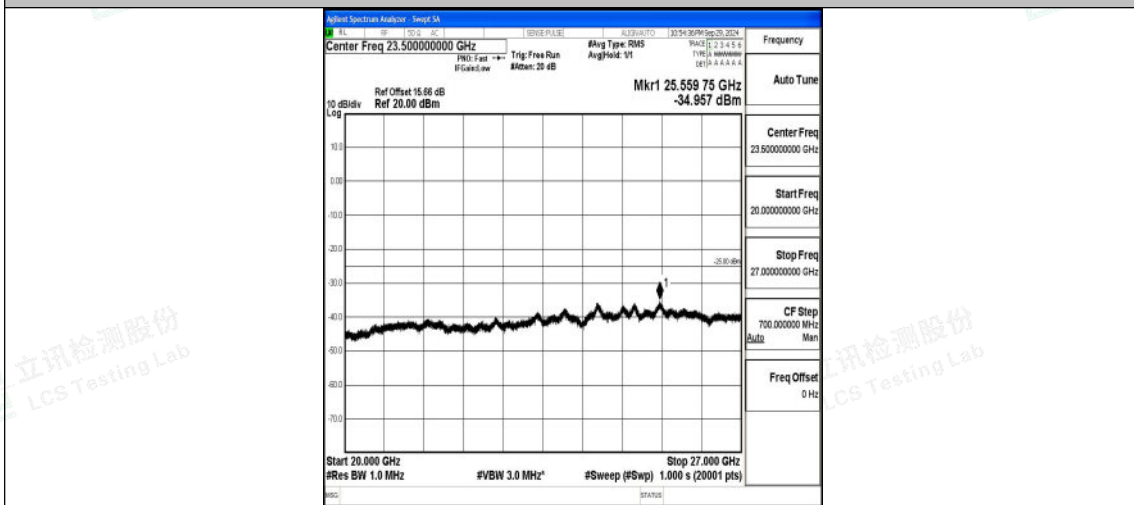

Test Graphs

Band7_5MHz_QPSK_20775_1RB#0_0.009~0.15_0.009~0.15

Band7_5MHz_QPSK_20775_1RB#0_0.15~30_0.15~30

Band7_5MHz_QPSK_20775_1RB#0_30~1000_30~1000

Band7_5MHz_QPSK_20775_1RB#0_1000~20000_1000~20000

Band7_5MHz_QPSK_20775_1RB#0_20000~27000_20000~27000