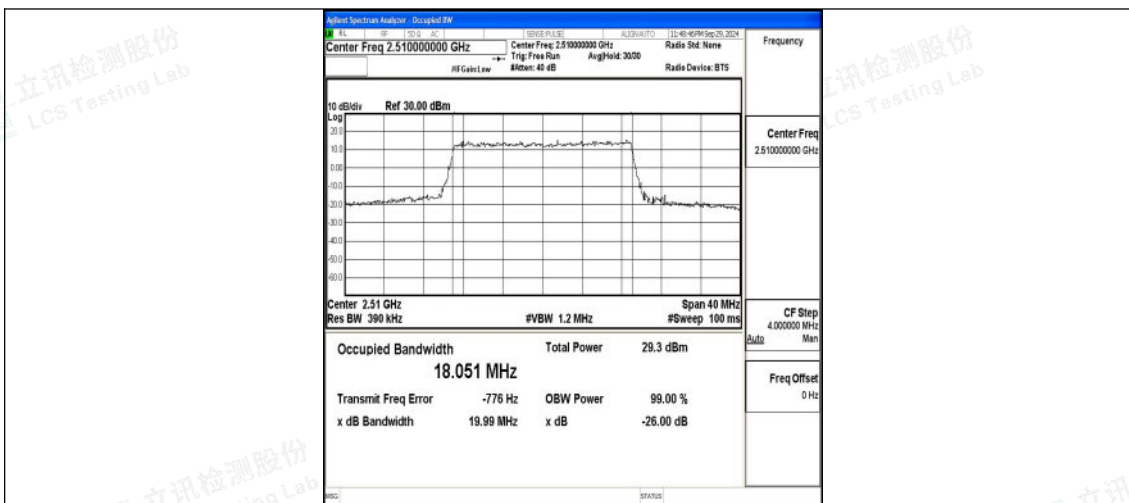

Band7-20MHz-QPSK-20850-100RB#0-PASS