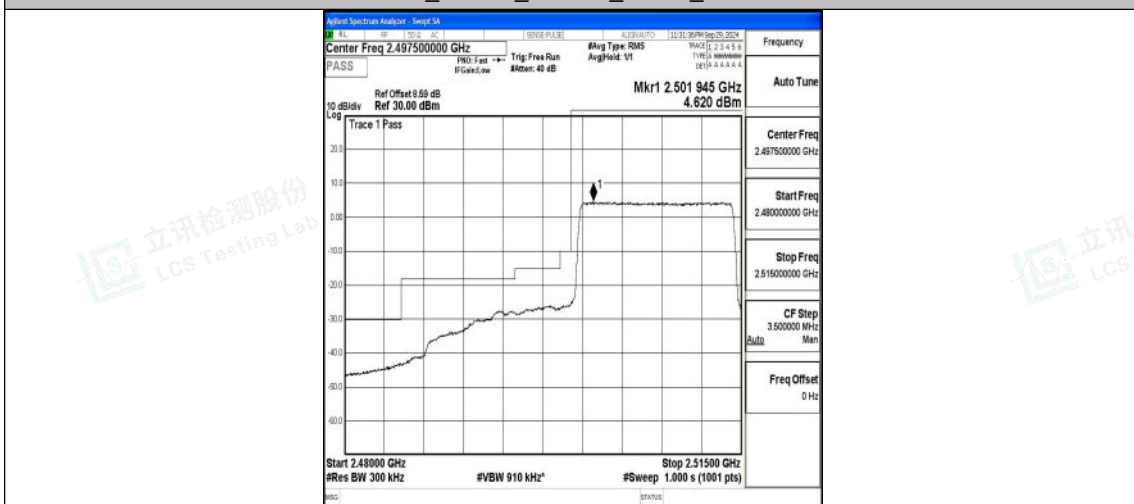

Band7_15MHz_QPSK_20825_75RB#0