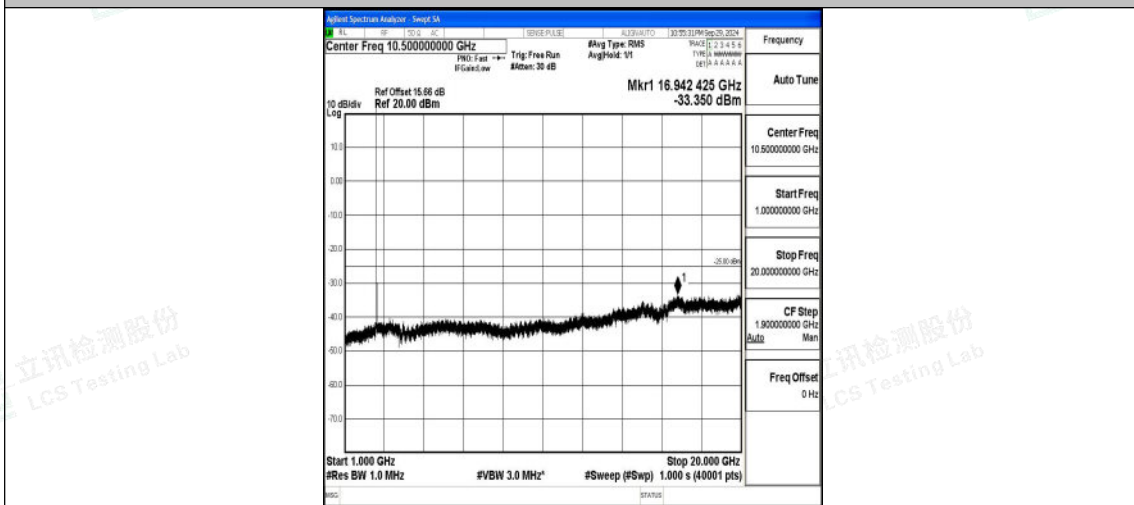

Band7_5MHz_16QAM_20775_1RB#0_20000~27000_20000~27000

Band7_5MHz_QPSK_21100_1RB#0_0.009~0.15_0.009~0.15

Band7_5MHz_QPSK_21100_1RB#0_0.15~30_0.15~30

Band7_5MHz_QPSK_21100_1RB#0_30~1000_30~1000

Band7_5MHz_QPSK_21100_1RB#0_1000~20000_1000~20000