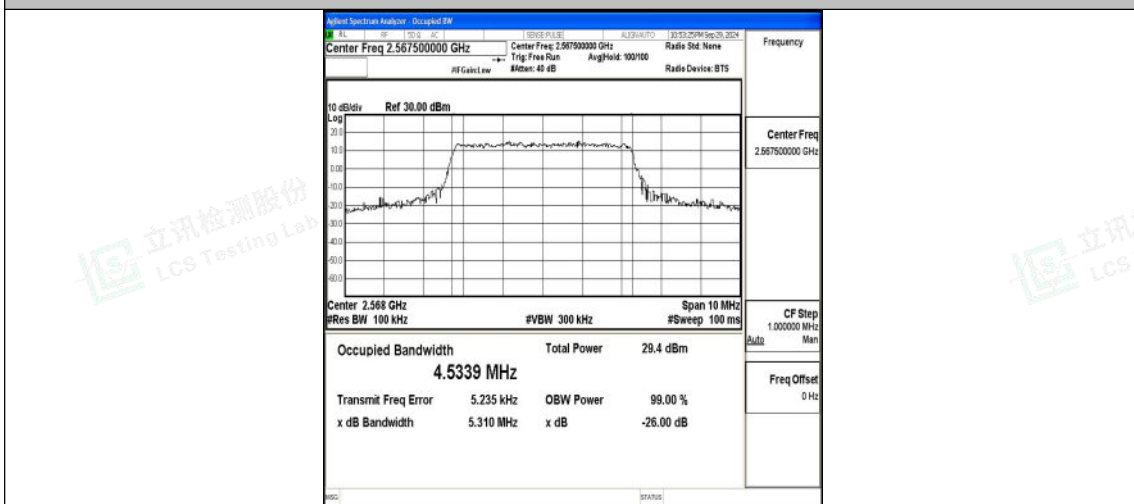

Band7-5MHz-16QAM-21425-25RB#0-PASS