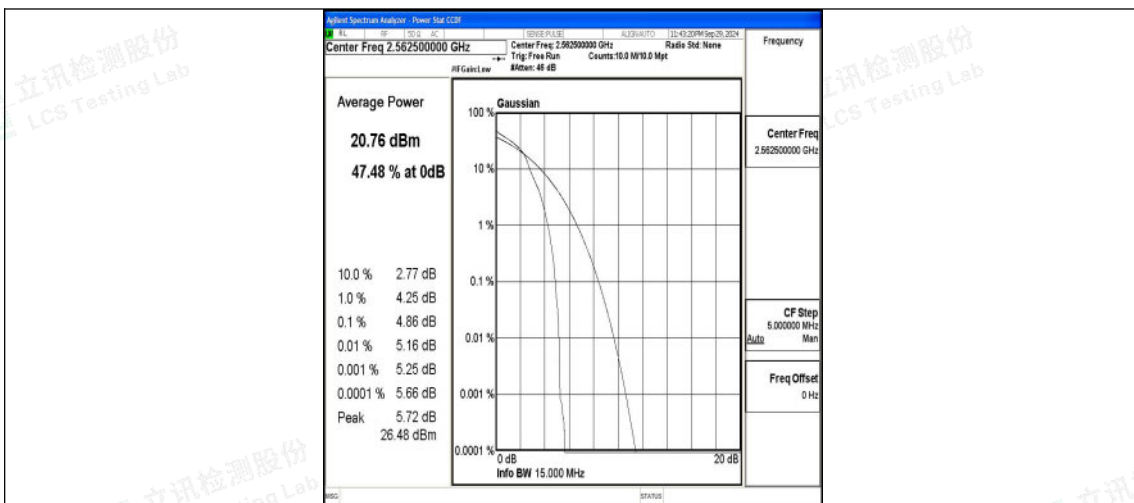

Band7-15MHz-16QAM-21375-1RB#0-PASS