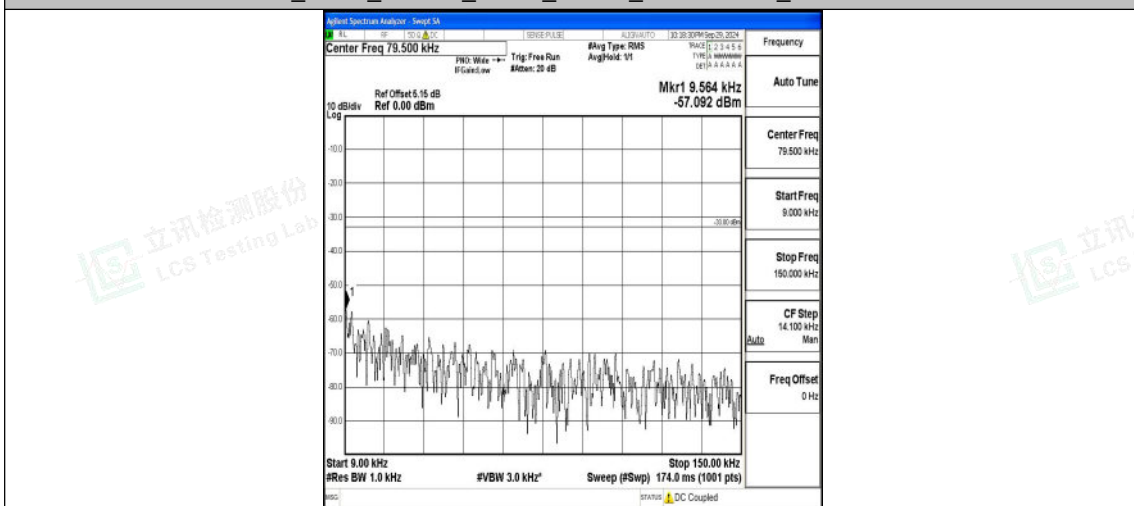

Band5_5MHz_16QAM_20525_1RB#0_0.009~0.15_0.009~0.15

Band5_5MHz_16QAM_20525_1RB#0_0.15~30_0.15~30

Band5_5MHz_16QAM_20525_1RB#0_30~1000_30~1000

Band5_5MHz_16QAM_20525_1RB#0_1000~3000_1000~3000

Band5_5MHz_16QAM_20525_1RB#0_3000~10000_3000~10000