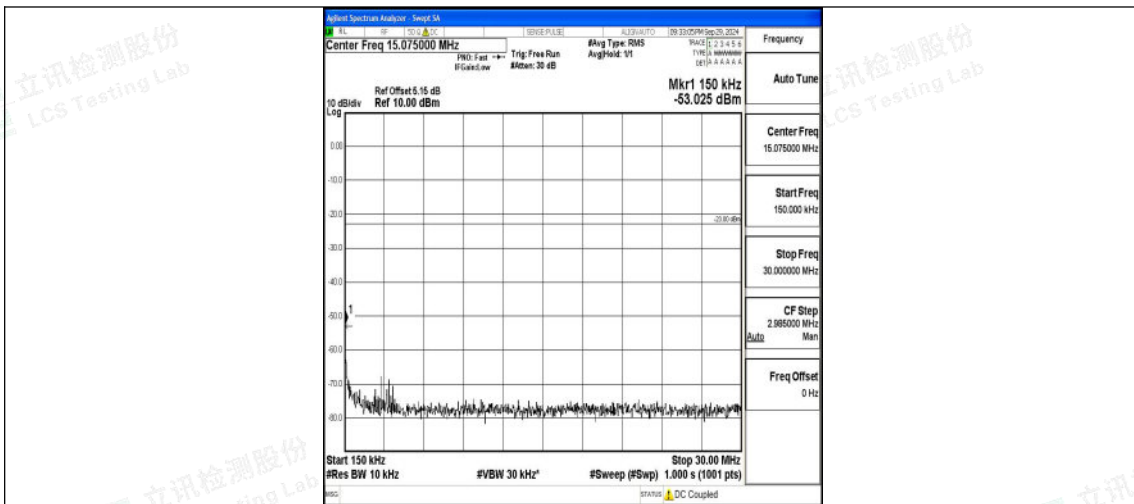

Band5_1.4MHz_16QAM_20525_1RB#0_1000~3000_1000~3000

Band5_1.4MHz_16QAM_20525_1RB#0_3000~10000_3000~10000

Band5_1.4MHz_QPSK_20643_1RB#0_0.009~0.15_0.009~0.15

Band5_1.4MHz_QPSK_20643_1RB#0_0.15~30_0.15~30

Band5_1.4MHz_QPSK_20643_1RB#0_30~1000_30~1000