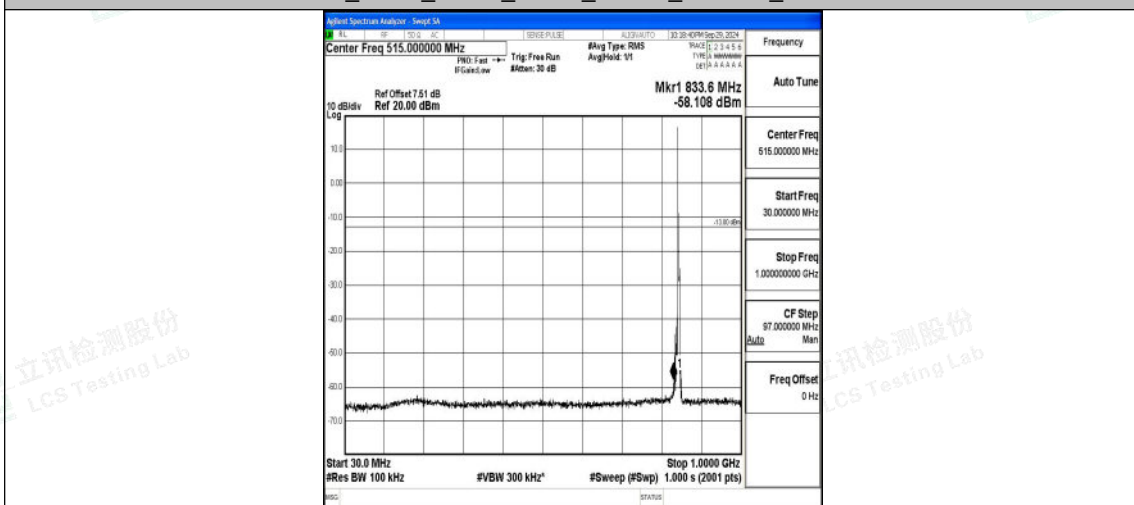

Band5_5MHz_QPSK_20625_1RB#0_30~1000_30~1000