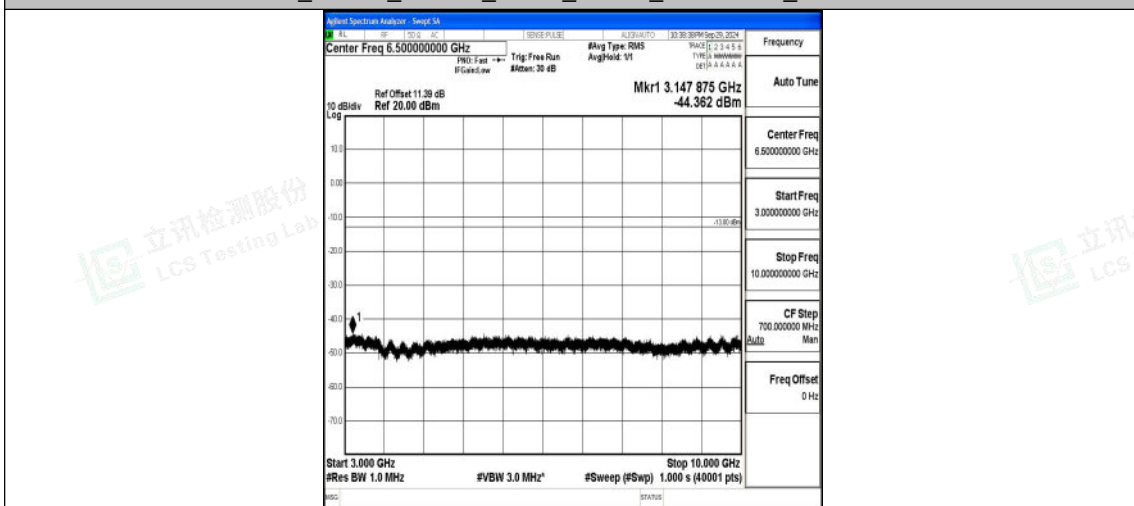

Band5_10MHz_16QAM_20600_1RB#0_3000~10000_3000~10000