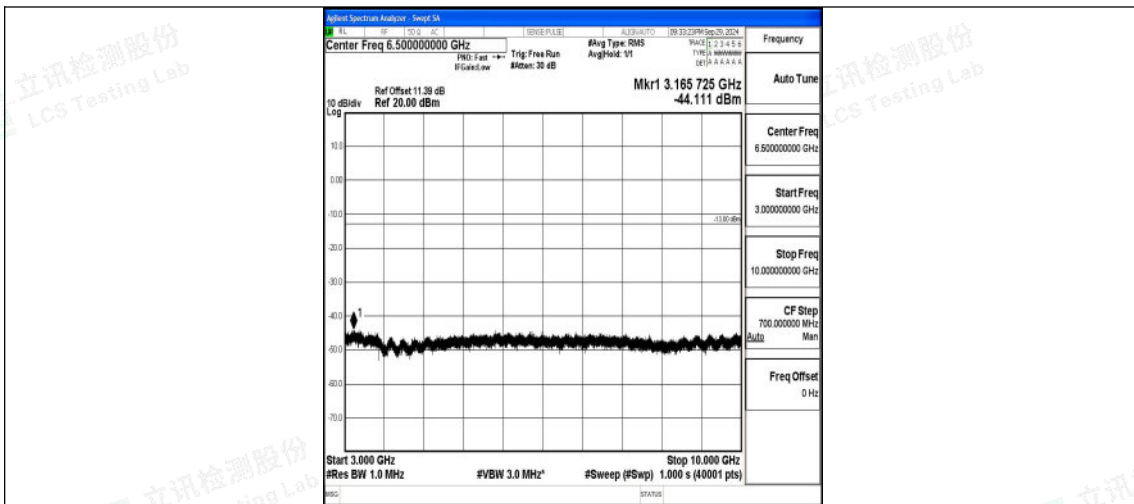

Band5_1.4MHz_QPSK_20643_1RB#0_3000~10000_3000~10000