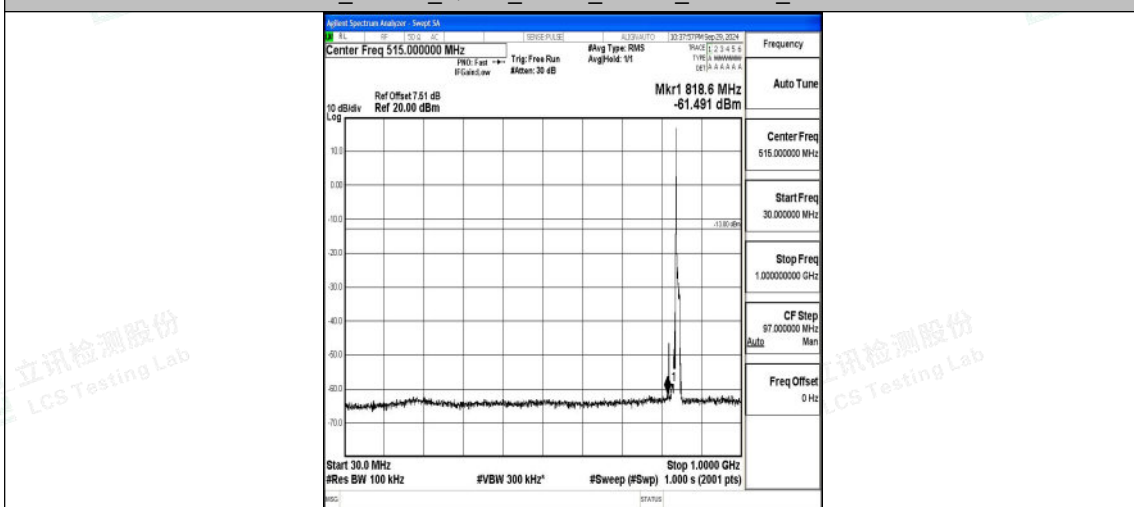

Band5_10MHz_16QAM_20525_1RB#0_1000~3000_1000~3000

Band5_10MHz_16QAM_20525_1RB#0_3000~10000_3000~10000

Band5_10MHz_QPSK_20600_1RB#0_0.009~0.15_0.009~0.15

Band5_10MHz_QPSK_20600_1RB#0_0.15~30_0.15~30

Band5_10MHz_QPSK_20600_1RB#0_30~1000_30~1000