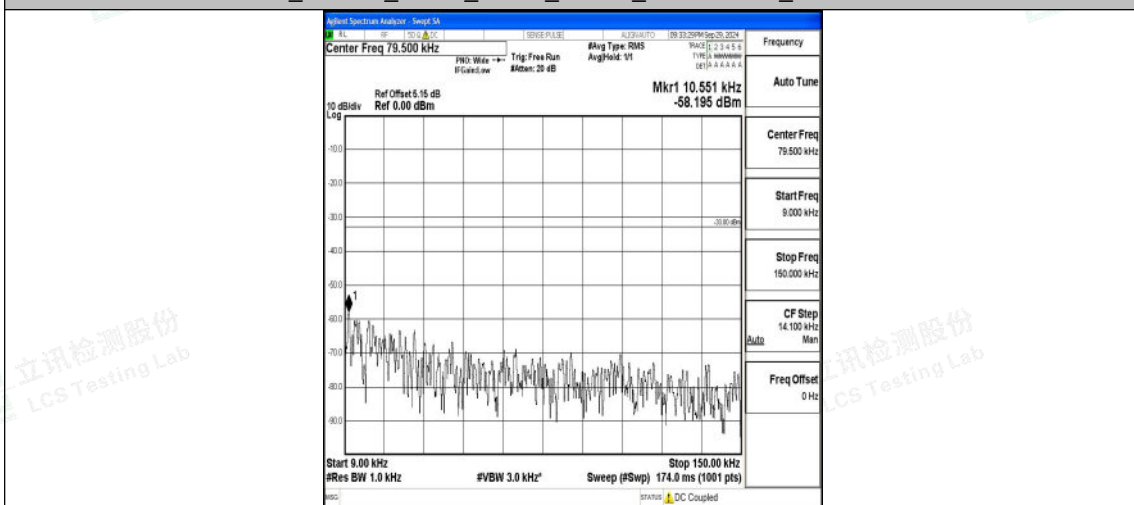

Band5_1.4MHz_16QAM_20643_1RB#0_0.009~0.15_0.009~0.15