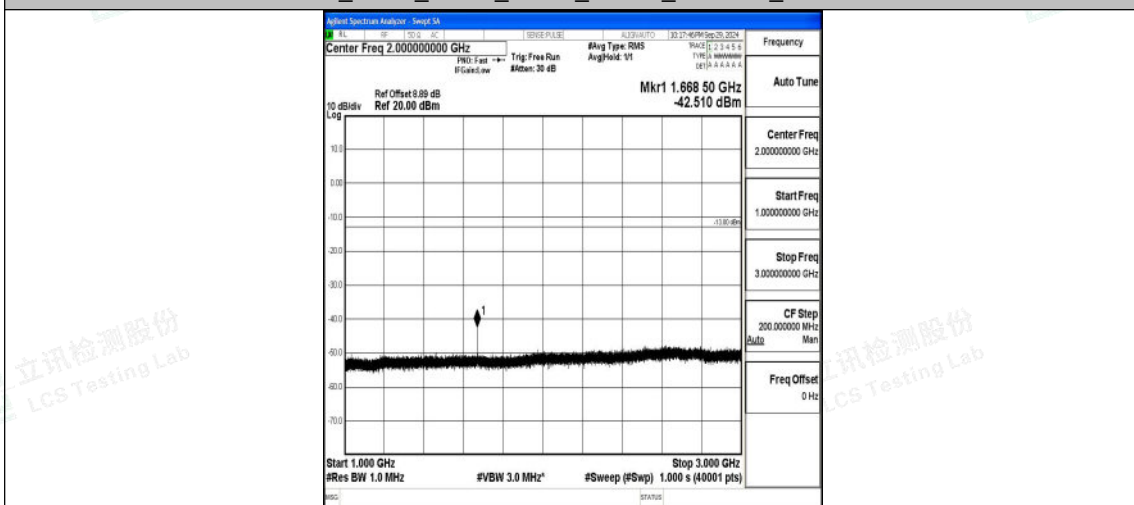

Band5_5MHz_QPSK_20525_1RB#0_0.009~0.15_0.009~0.15

Band5_5MHz_QPSK_20525_1RB#0_0.15~30_0.15~30

Band5_5MHz_QPSK_20525_1RB#0_30~1000_30~1000

Band5_5MHz_QPSK_20525_1RB#0_1000~3000_1000~3000

Band5_5MHz_QPSK_20525_1RB#0_3000~10000_3000~10000