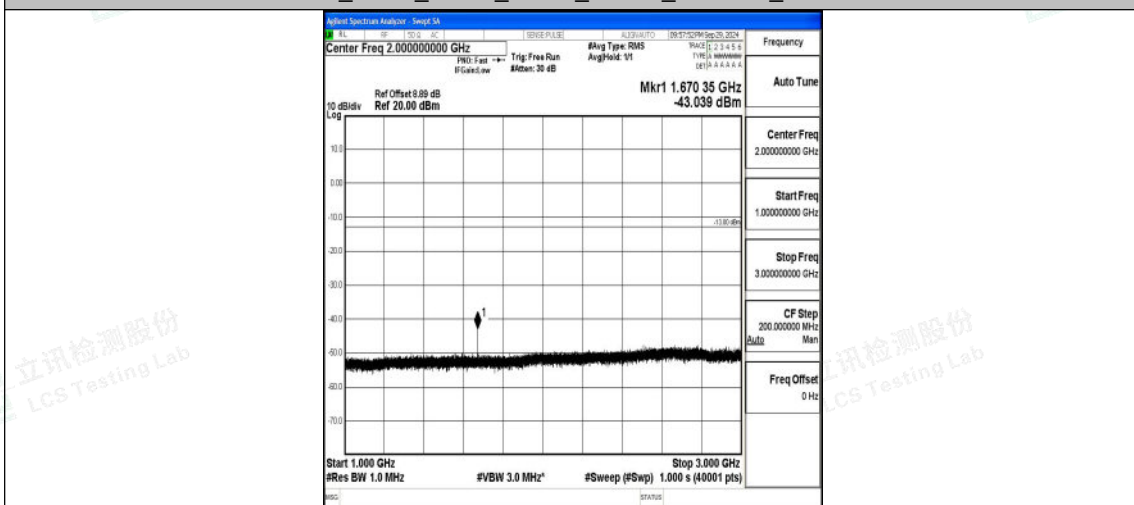

Band5_3MHz_16QAM_20415_1RB#0_1000~3000_1000~3000

Band5_3MHz_16QAM_20415_1RB#0_3000~10000_3000~10000

Band5_3MHz_QPSK_20525_1RB#0_0.009~0.15_0.009~0.15

Band5_3MHz_QPSK_20525_1RB#0_0.15~30_0.15~30

Band5_3MHz_QPSK_20525_1RB#0_30~1000_30~1000