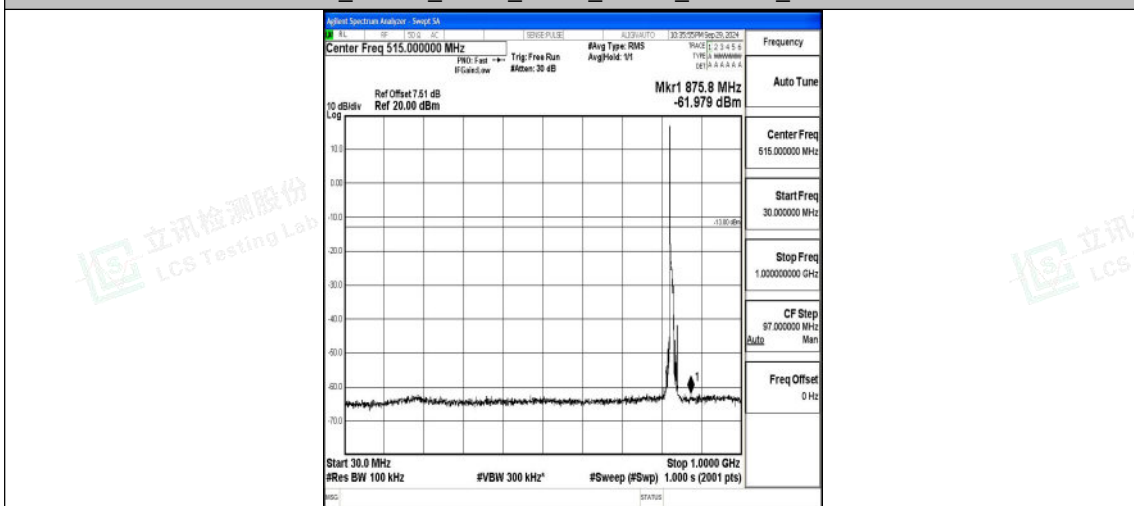

Band5_10MHz_QPSK_20450_1RB#0_30~1000_30~1000

Shenzhen LCS Compliance Testing Laboratory Ltd.
Add: 101, 201 Bldg A & 301 Bldg C, Juji Industrial Park Yabianxueziwei, Shajing Street, Baoan District, Shenzhen, 518000, China
Tel: +(86) 0755-82591330 | E-mail: webmaster@lcs-cert.com | Web: www.lcs-cert.com
Scan code to check authenticity