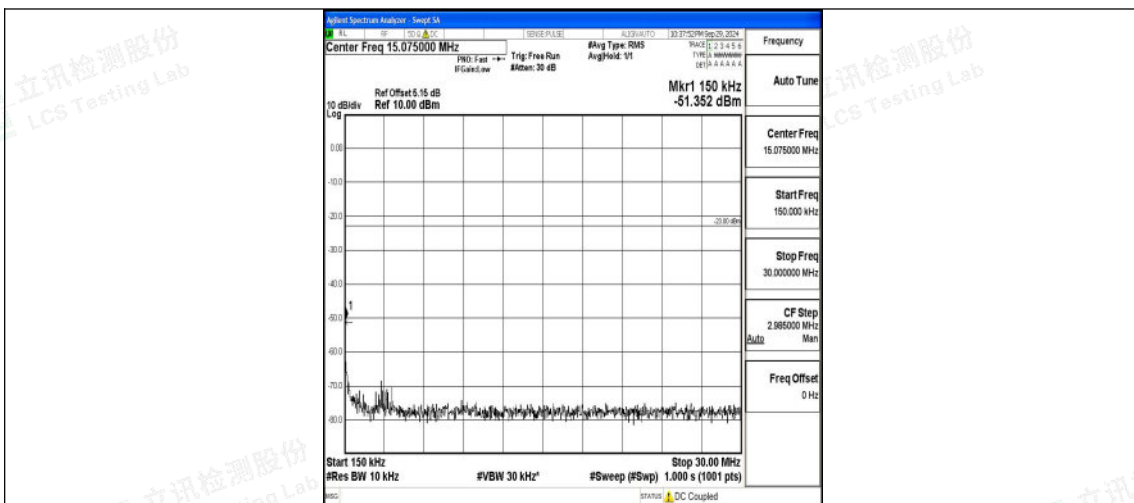

Band5_10MHz_16QAM_20525_1RB#0_1000~3000_1000~3000

Band5_10MHz_16QAM_20525_1RB#0_3000~10000_3000~10000

Band5_10MHz_QPSK_20600_1RB#0_0.009~0.15_0.009~0.15

Band5_10MHz_QPSK_20600_1RB#0_0.15~30_0.15~30

Band5_10MHz_QPSK_20600_1RB#0_30~1000_30~1000