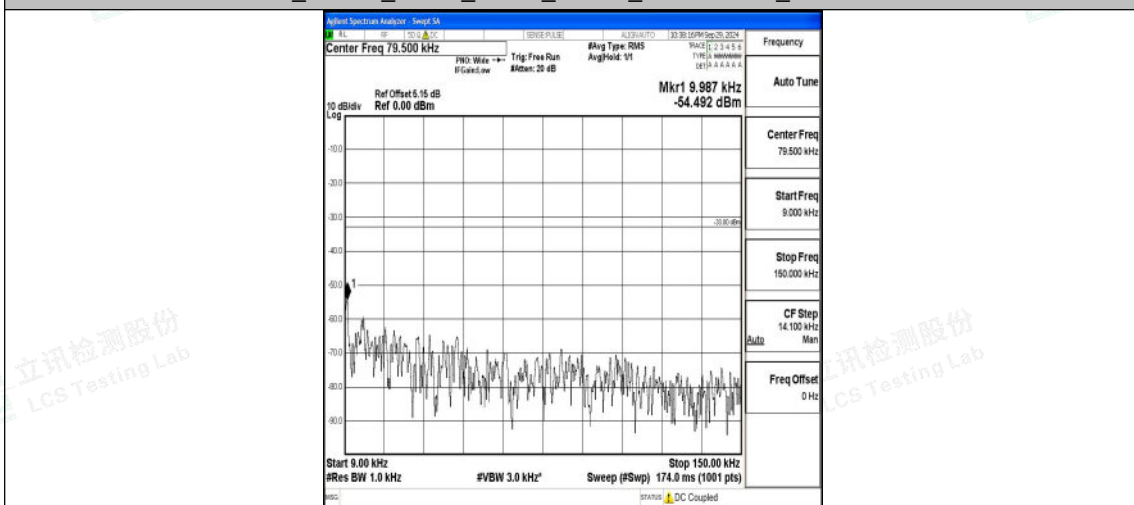

Band5_10MHz_16QAM_20600_1RB#0_0.009~0.15_0.009~0.15