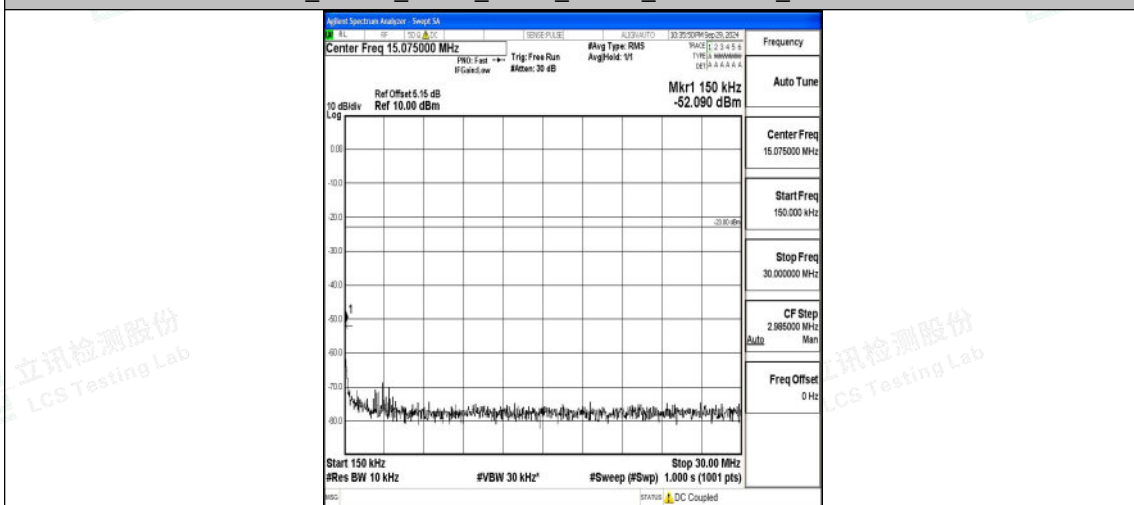

Band5_10MHz_QPSK_20450_1RB#0_0.15~30_0.15~30