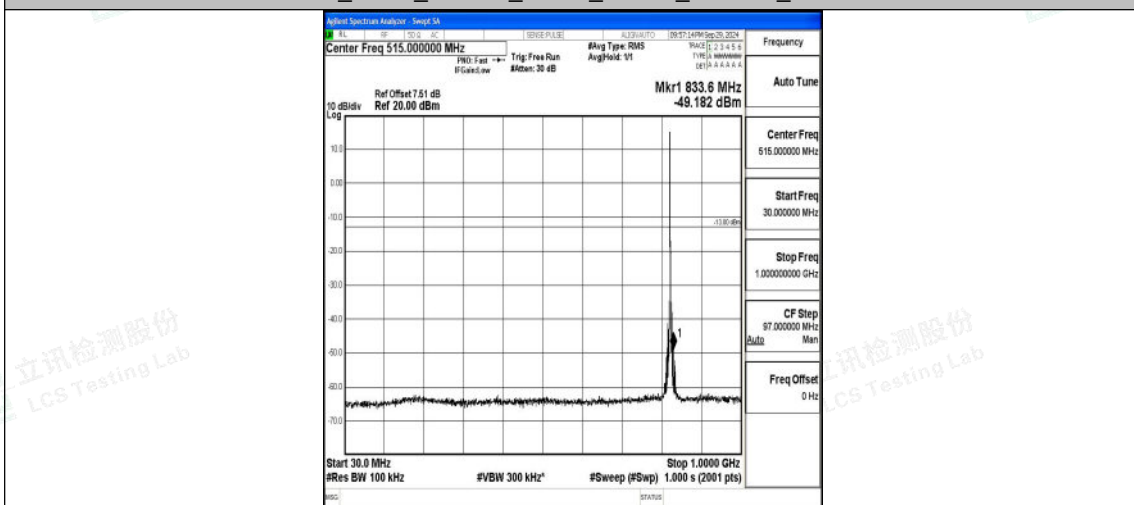

Band5_3MHz_QPSK_20415_1RB#0_1000~3000_1000~3000

Band5_3MHz_QPSK_20415_1RB#0_3000~10000_3000~10000

Band5_3MHz_16QAM_20415_1RB#0_0.009~0.15_0.009~0.15

Band5_3MHz_16QAM_20415_1RB#0_0.15~30_0.15~30

Band5_3MHz_16QAM_20415_1RB#0_30~1000_30~1000