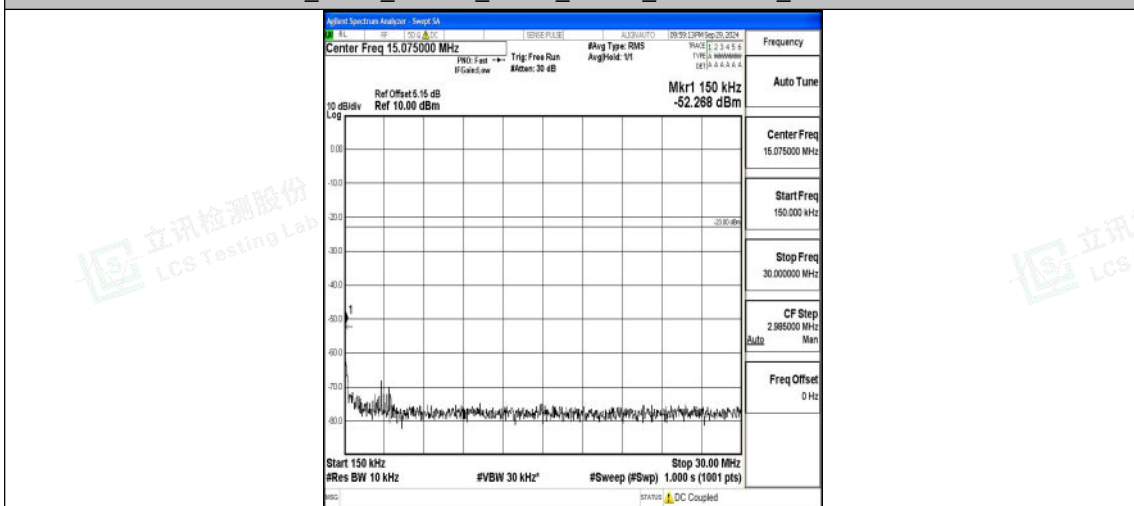

Band5_3MHz_16QAM_20635_1RB#0_0.15~30_0.15~30