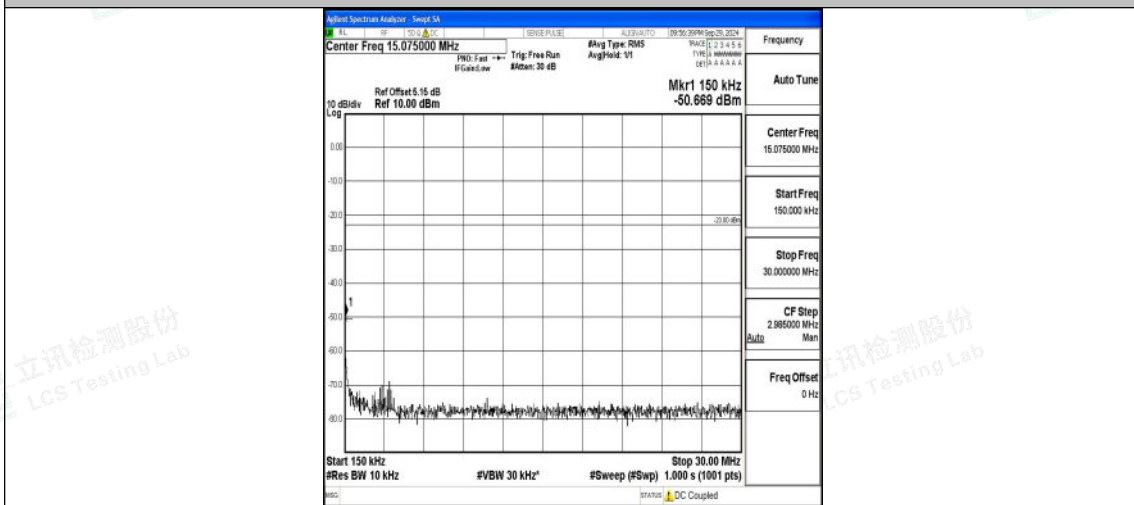

Band5_1.4MHz_16QAM_20643_1RB#0_1000~3000_1000~3000

Band5_1.4MHz_16QAM_20643_1RB#0_3000~10000_3000~10000

Band5_3MHz_QPSK_20415_1RB#0_0.009~0.15_0.009~0.15

Band5_3MHz_QPSK_20415_1RB#0_0.15~30_0.15~30

Band5_3MHz_QPSK_20415_1RB#0_30~1000_30~1000