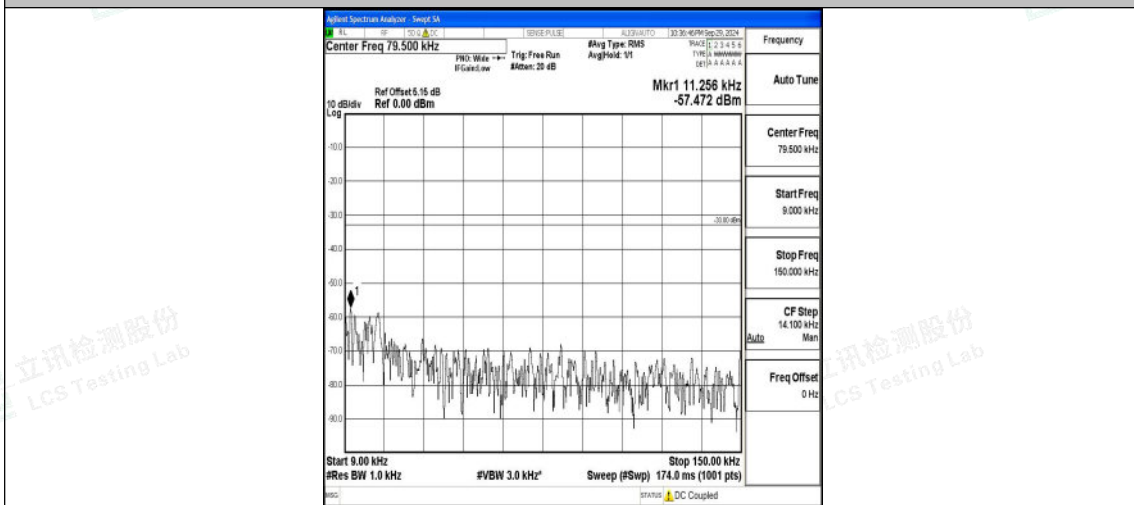

Band5_10MHz_QPSK_20525_1RB#0_0.009~0.15_0.009~0.15