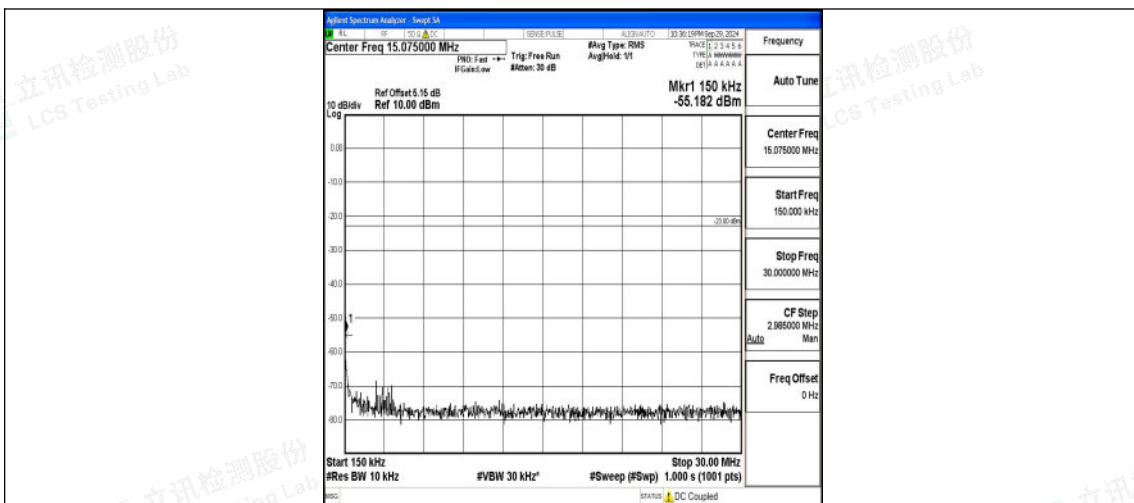

Band5_10MHz_16QAM_20450_1RB#0_0.15~30_0.15~30