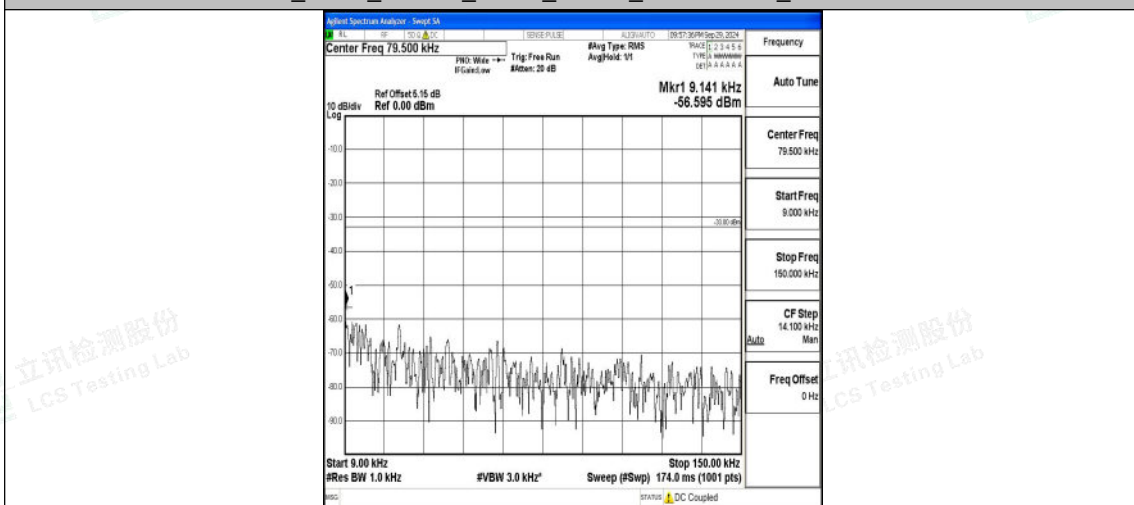

Band5_3MHz_QPSK_20525_1RB#0_0.009~0.15_0.009~0.15