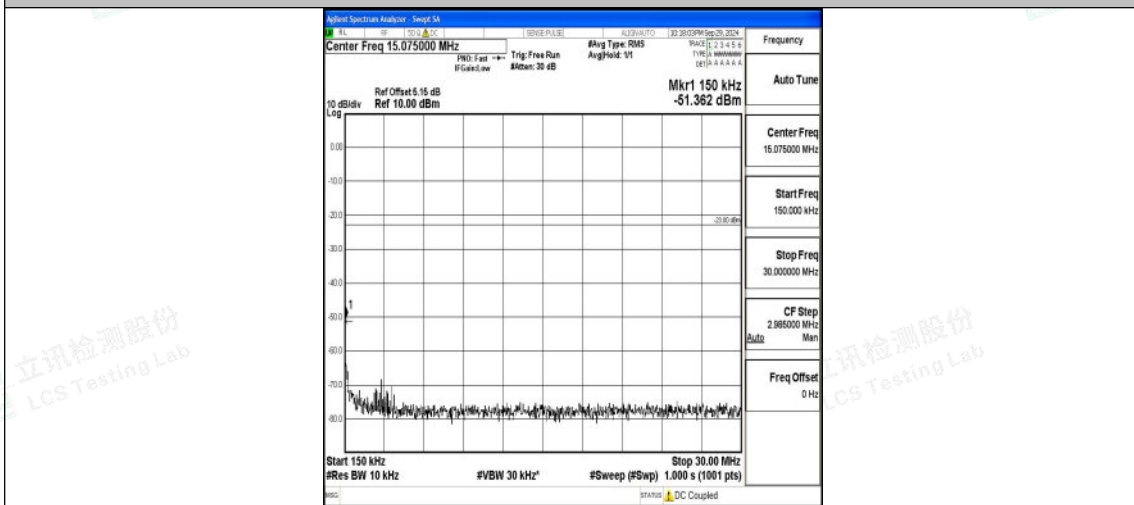

Band5_5MHz_16QAM_20525_1RB#0_0.15~30_0.15~30