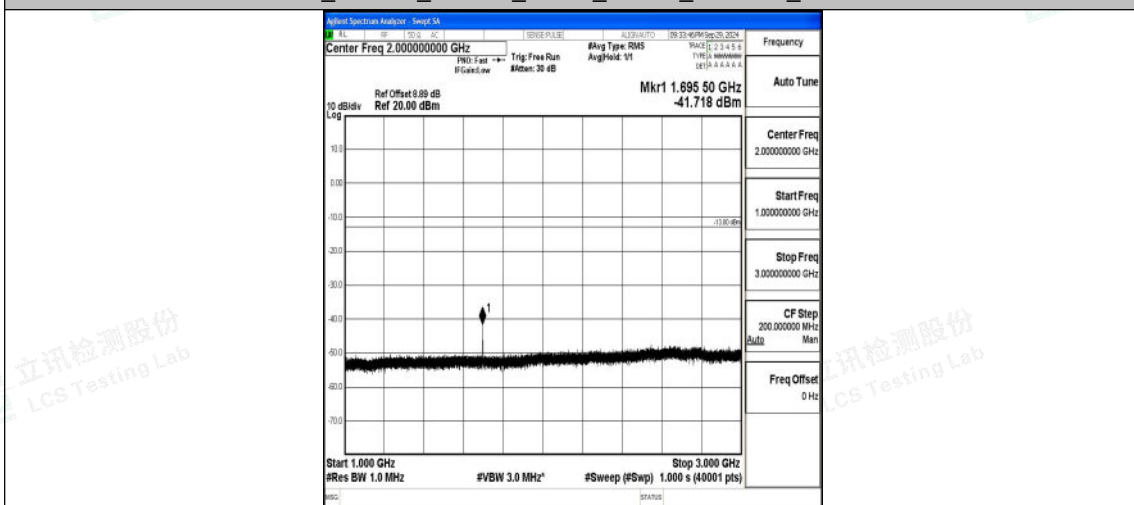

Band5_1.4MHz_QPSK_20643_1RB#0_1000~3000_1000~3000

Band5_1.4MHz_QPSK_20643_1RB#0_3000~10000_3000~10000

Band5_1.4MHz_16QAM_20643_1RB#0_0.009~0.15_0.009~0.15

Band5_1.4MHz_16QAM_20643_1RB#0_0.15~30_0.15~30

Band5_1.4MHz_16QAM_20643_1RB#0_30~1000_30~1000