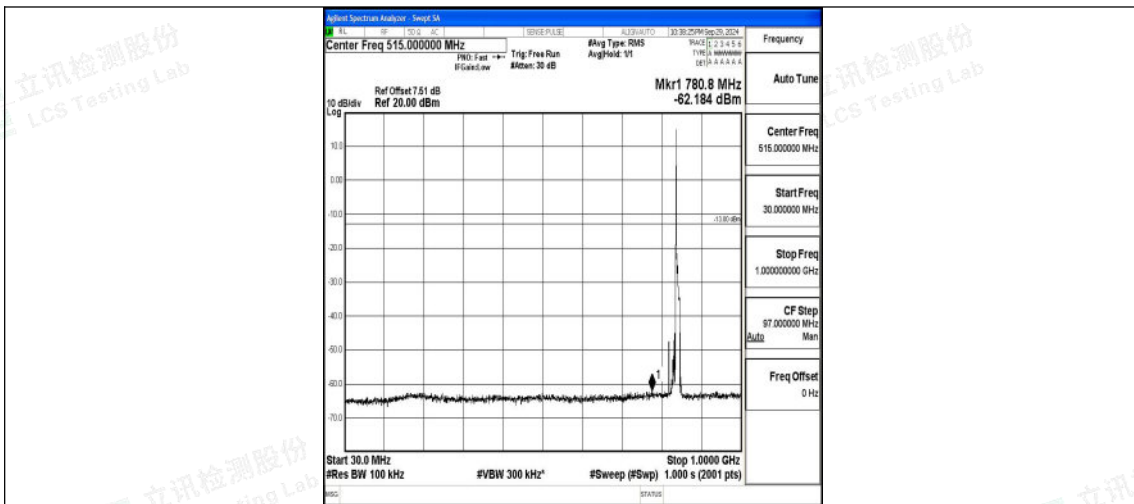

Band5_10MHz_QPSK_20600_1RB#0_1000~3000_1000~3000

Band5_10MHz_QPSK_20600_1RB#0_3000~10000_3000~10000

Band5_10MHz_16QAM_20600_1RB#0_0.009~0.15_0.009~0.15

Band5_10MHz_16QAM_20600_1RB#0_0.15~30_0.15~30

Band5_10MHz_16QAM_20600_1RB#0_30~1000_30~1000