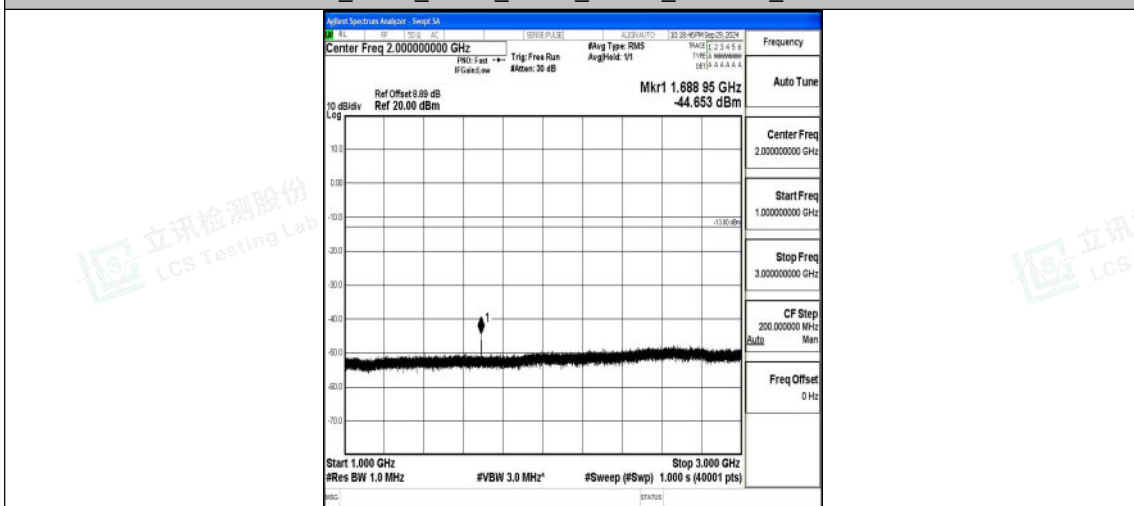

Band5_5MHz_QPSK_20625_1RB#0_0.009~0.15_0.009~0.15

Band5_5MHz_QPSK_20625_1RB#0_0.15~30_0.15~30

Band5_5MHz_QPSK_20625_1RB#0_30~1000_30~1000

Band5_5MHz_QPSK_20625_1RB#0_1000~3000_1000~3000

Band5_5MHz_QPSK_20625_1RB#0_3000~10000_3000~10000