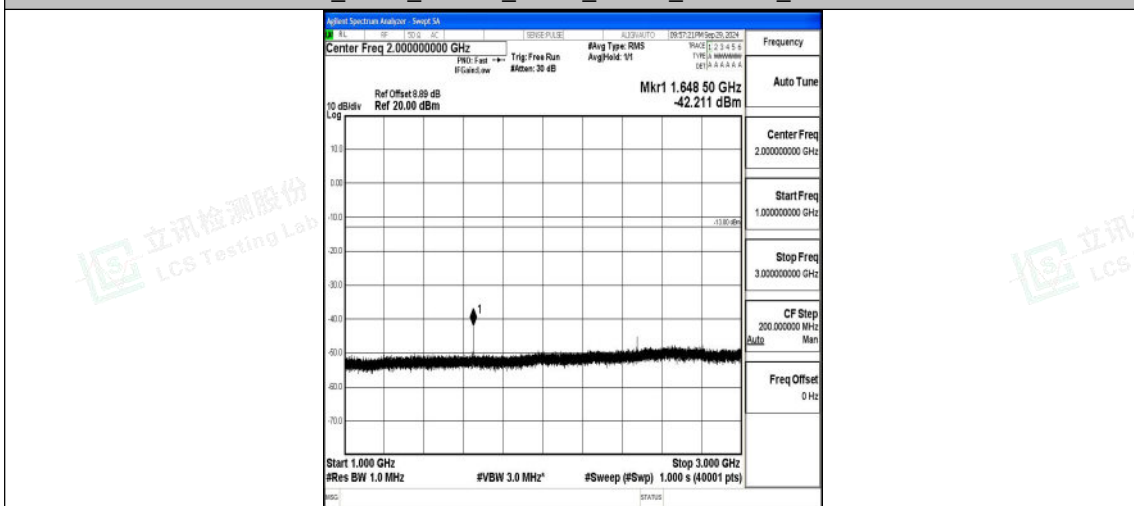

Band5_3MHz_QPSK_20415_1RB#0_1000~3000_1000~3000

Band5_3MHz_QPSK_20415_1RB#0_3000~10000_3000~10000

Band5_3MHz_16QAM_20415_1RB#0_0.009~0.15_0.009~0.15

Band5_3MHz_16QAM_20415_1RB#0_0.15~30_0.15~30

Band5_3MHz_16QAM_20415_1RB#0_30~1000_30~1000