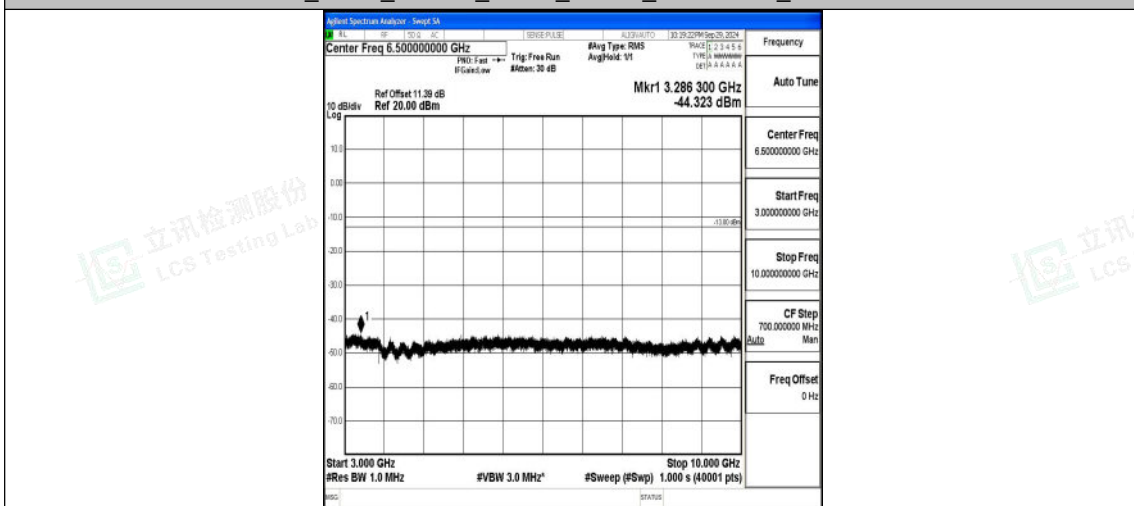

Band5_5MHz_16QAM_20625_1RB#0_0.009~0.15_0.009~0.15

Band5_5MHz_16QAM_20625_1RB#0_0.15~30_0.15~30

Band5_5MHz_16QAM_20625_1RB#0_30~1000_30~1000

Band5_5MHz_16QAM_20625_1RB#0_1000~3000_1000~3000

Band5_5MHz_16QAM_20625_1RB#0_3000~10000_3000~10000