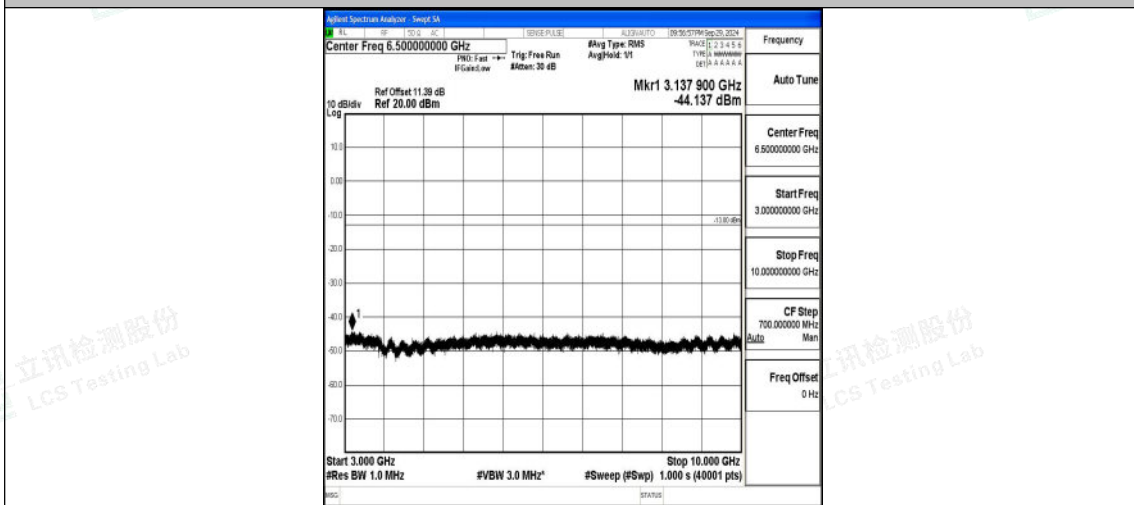

Band5_3MHz_QPSK_20415_1RB#0_3000~10000_3000~10000