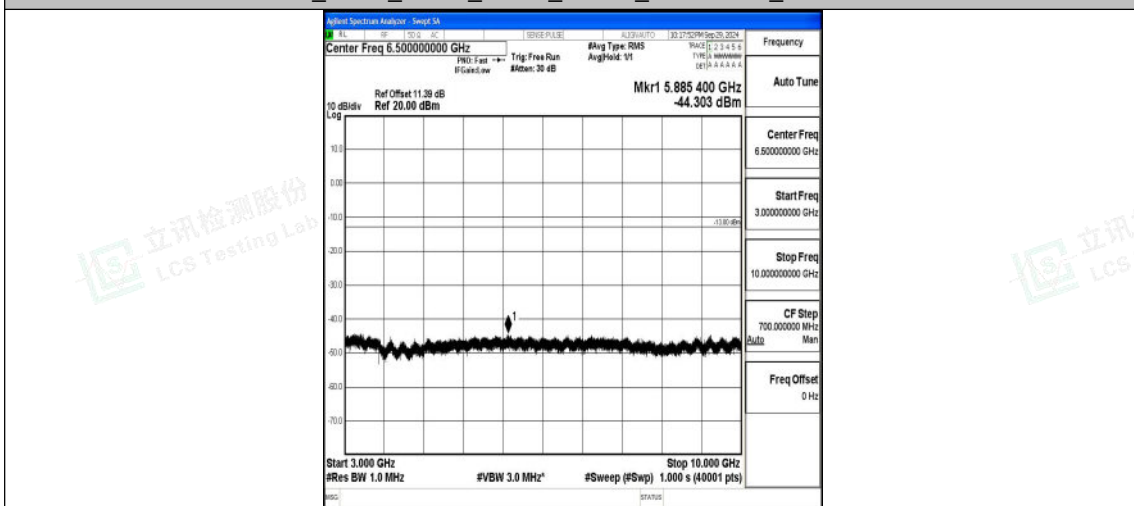

Band5_5MHz_QPSK_20525_1RB#0_0.009~0.15_0.009~0.15

Band5_5MHz_QPSK_20525_1RB#0_0.15~30_0.15~30

Band5_5MHz_QPSK_20525_1RB#0_30~1000_30~1000

Band5_5MHz_QPSK_20525_1RB#0_1000~3000_1000~3000

Band5_5MHz_QPSK_20525_1RB#0_3000~10000_3000~10000