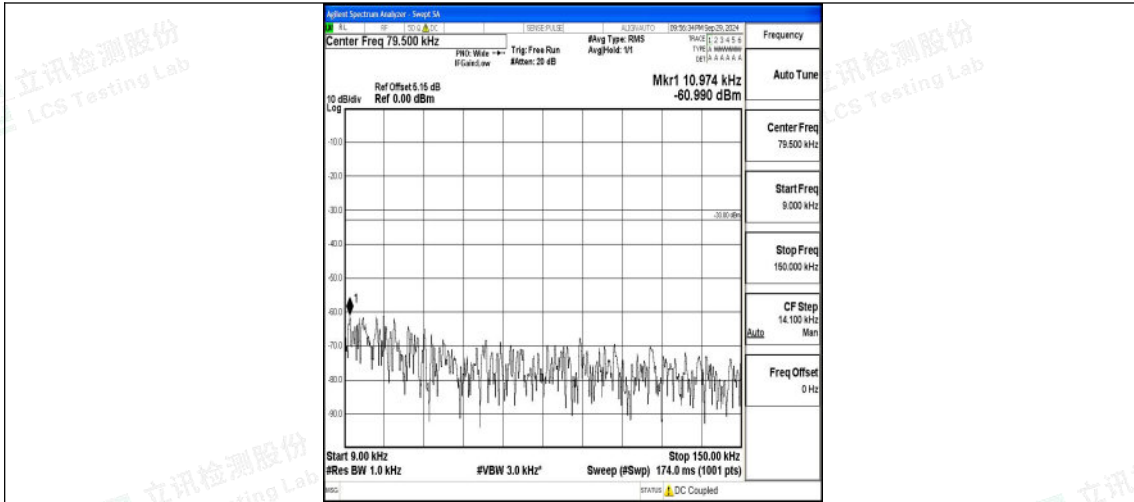

Band5_3MHz_QPSK_20415_1RB#0_0.009~0.15_0.009~0.15