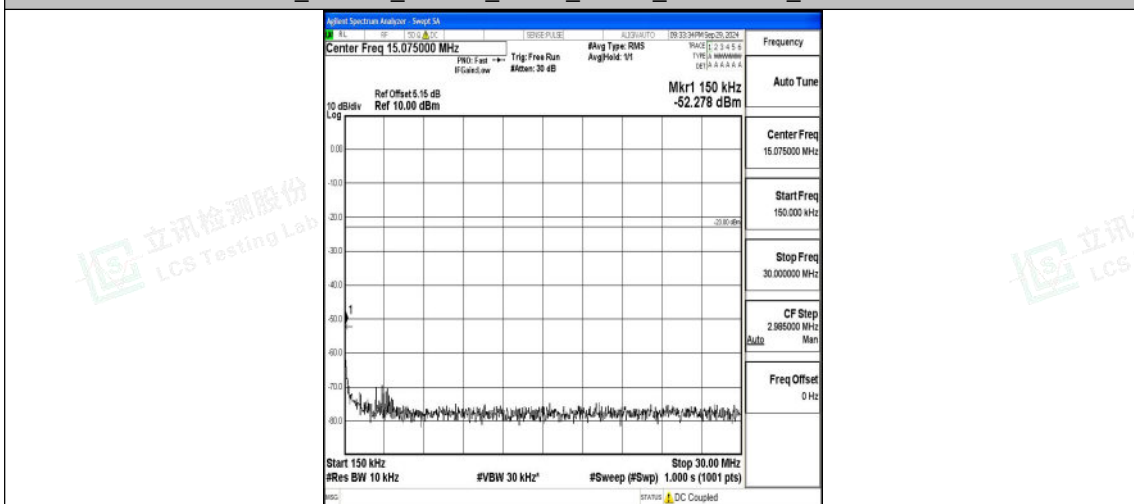

Band5_1.4MHz_QPSK_20643_1RB#0_1000~3000_1000~3000

Band5_1.4MHz_QPSK_20643_1RB#0_3000~10000_3000~10000

Band5_1.4MHz_16QAM_20643_1RB#0_0.009~0.15_0.009~0.15

Band5_1.4MHz_16QAM_20643_1RB#0_0.15~30_0.15~30

Band5_1.4MHz_16QAM_20643_1RB#0_30~1000_30~1000