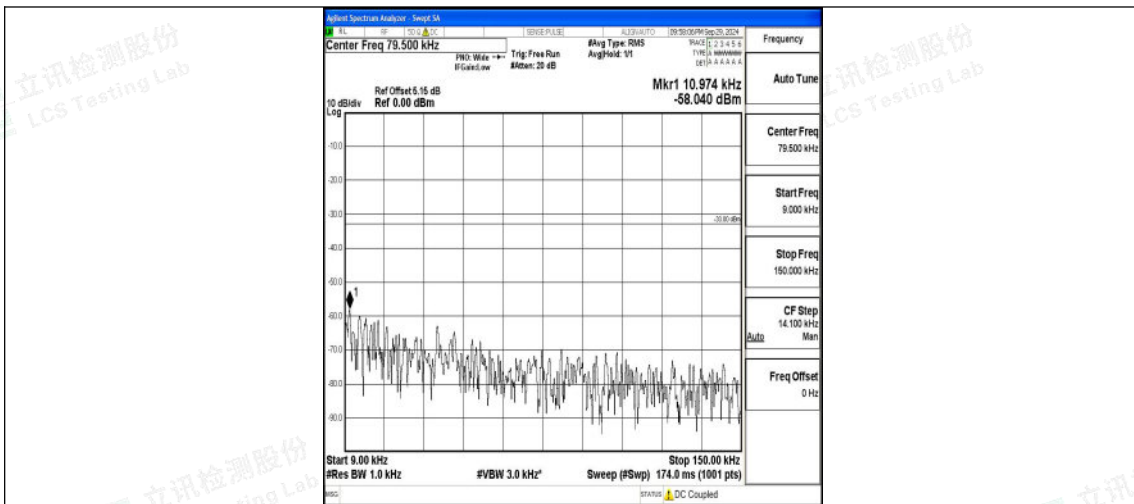

Band5_3MHz_16QAM_20525_1RB#0_0.009~0.15_0.009~0.15