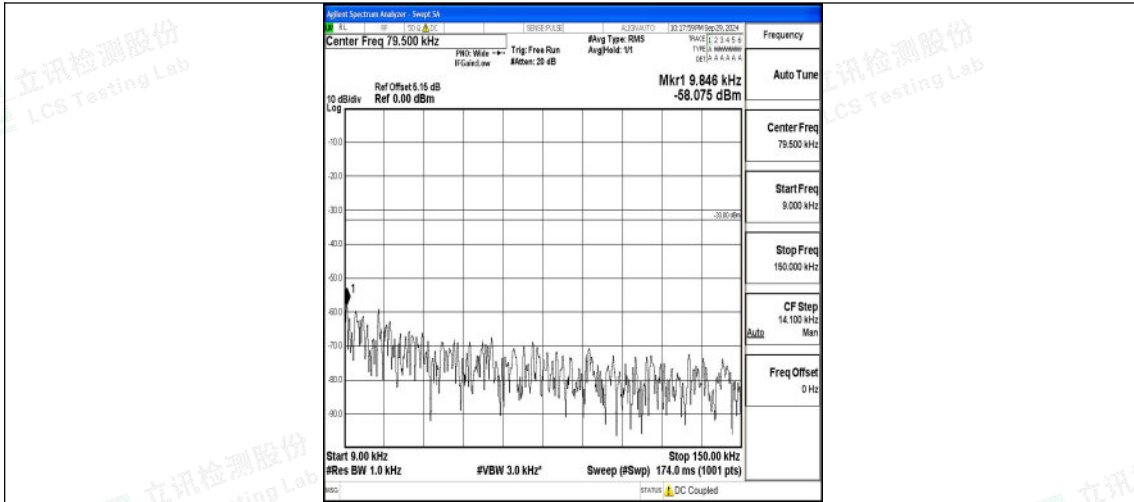

Band5_5MHz_QPSK_20525_1RB#0_0.009~0.15_0.009~0.15

Band5_5MHz_QPSK_20525_1RB#0_0.15~30_0.15~30

Band5_5MHz_QPSK_20525_1RB#0_30~1000_30~1000

Band5_5MHz_QPSK_20525_1RB#0_1000~3000_1000~3000

Band5_5MHz_QPSK_20525_1RB#0_3000~10000_3000~10000