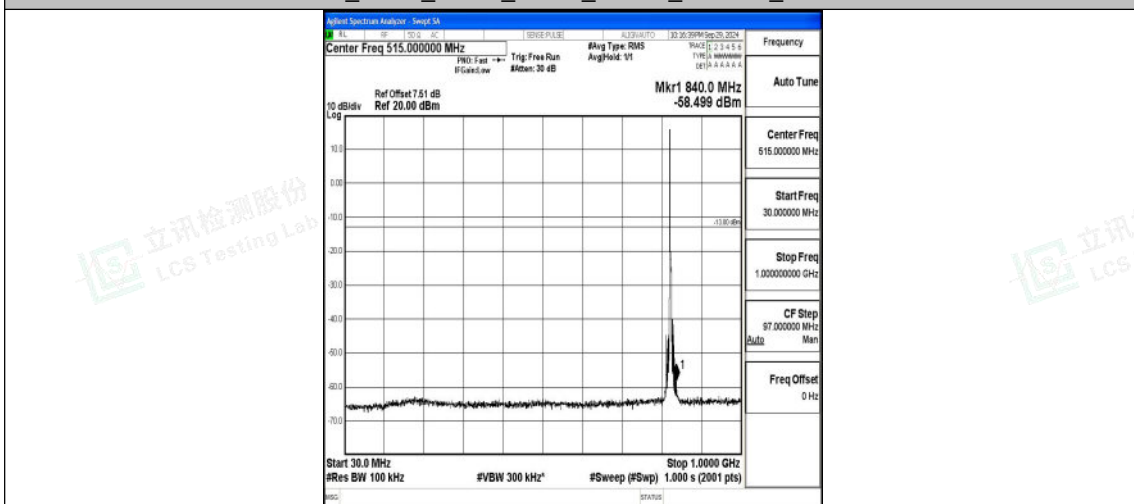

Band5_5MHz_QPSK_20425_1RB#0_30~1000_30~1000