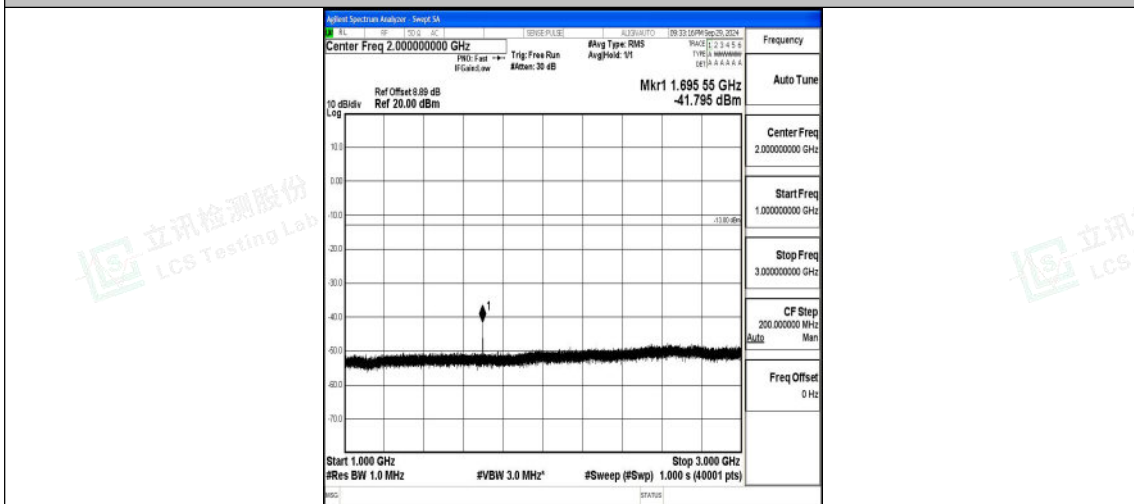

Band5_1.4MHz_16QAM_20525_1RB#0_1000~3000_1000~3000

Band5_1.4MHz_16QAM_20525_1RB#0_3000~10000_3000~10000

Band5_1.4MHz_QPSK_20643_1RB#0_0.009~0.15_0.009~0.15

Band5_1.4MHz_QPSK_20643_1RB#0_0.15~30_0.15~30

Band5_1.4MHz_QPSK_20643_1RB#0_30~1000_30~1000