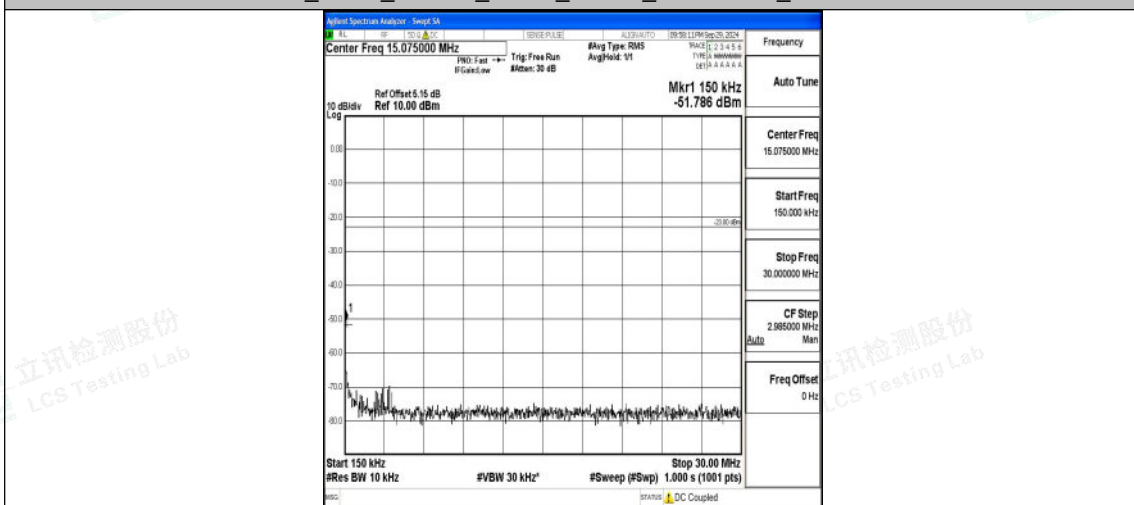

Band5_3MHz_16QAM_20525_1RB#0_0.15~30_0.15~30