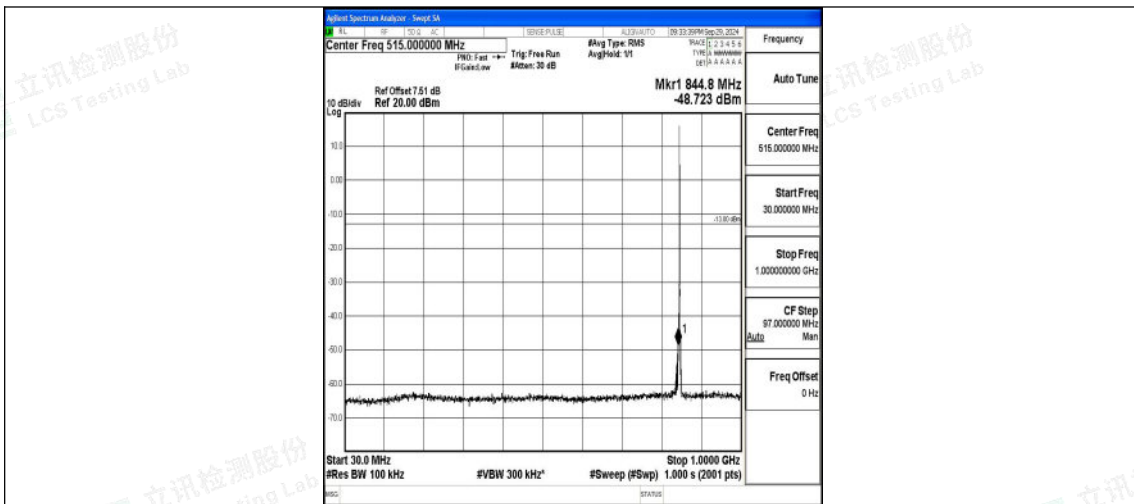

Band5_1.4MHz_QPSK_20643_1RB#0_1000~3000_1000~3000

Band5_1.4MHz_QPSK_20643_1RB#0_3000~10000_3000~10000

Band5_1.4MHz_16QAM_20643_1RB#0_0.009~0.15_0.009~0.15

Band5_1.4MHz_16QAM_20643_1RB#0_0.15~30_0.15~30

Band5_1.4MHz_16QAM_20643_1RB#0_30~1000_30~1000