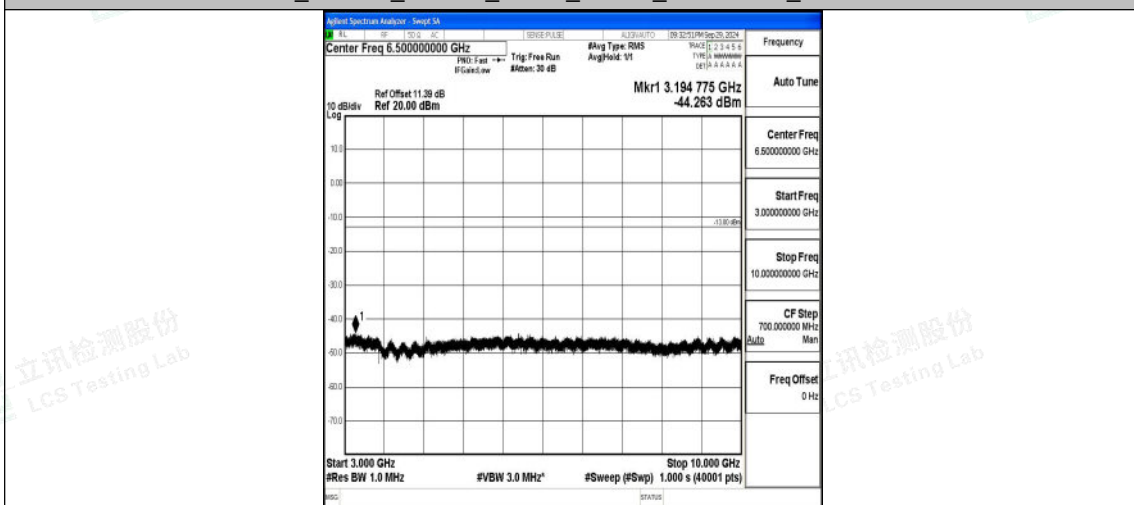

Band5_1.4MHz_16QAM_20525_1RB#0_1000~3000_1000~3000

Band5_1.4MHz_16QAM_20525_1RB#0_3000~10000_3000~10000

Band5_1.4MHz_QPSK_20643_1RB#0_0.009~0.15_0.009~0.15

Band5_1.4MHz_QPSK_20643_1RB#0_0.15~30_0.15~30

Band5_1.4MHz_QPSK_20643_1RB#0_30~1000_30~1000