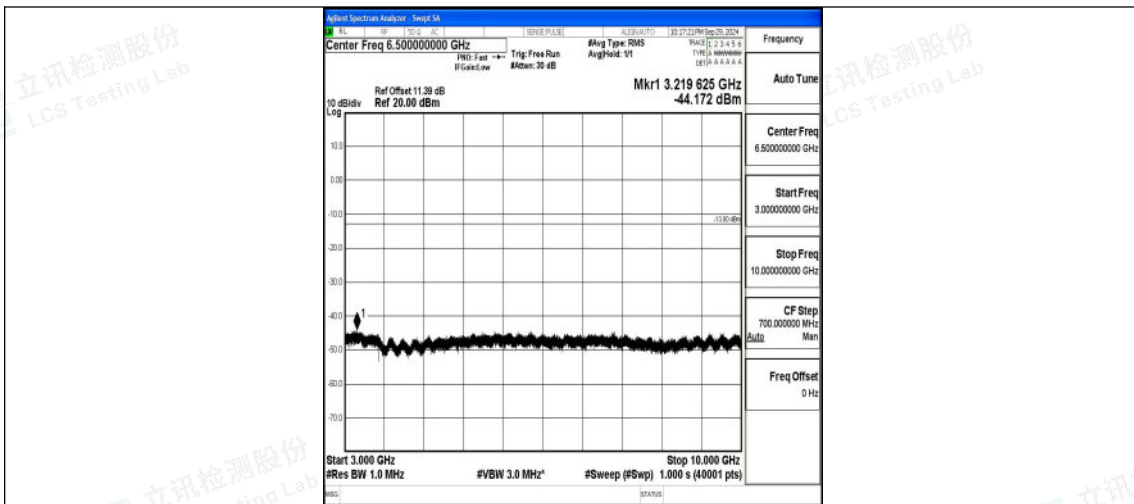

Band5_5MHz_16QAM_20425_1RB#0_0.009~0.15_0.009~0.15

Band5_5MHz_16QAM_20425_1RB#0_0.15~30_0.15~30

Band5_5MHz_16QAM_20425_1RB#0_30~1000_30~1000

Band5_5MHz_16QAM_20425_1RB#0_1000~3000_1000~3000

Band5_5MHz_16QAM_20425_1RB#0_3000~10000_3000~10000