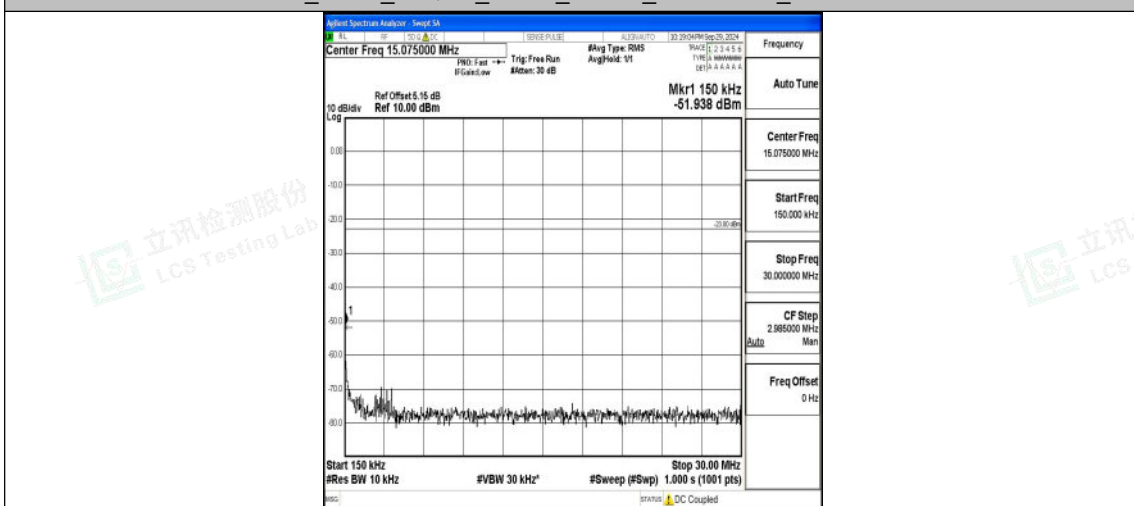

Band5_5MHz_16QAM_20625_1RB#0_0.15~30_0.15~30