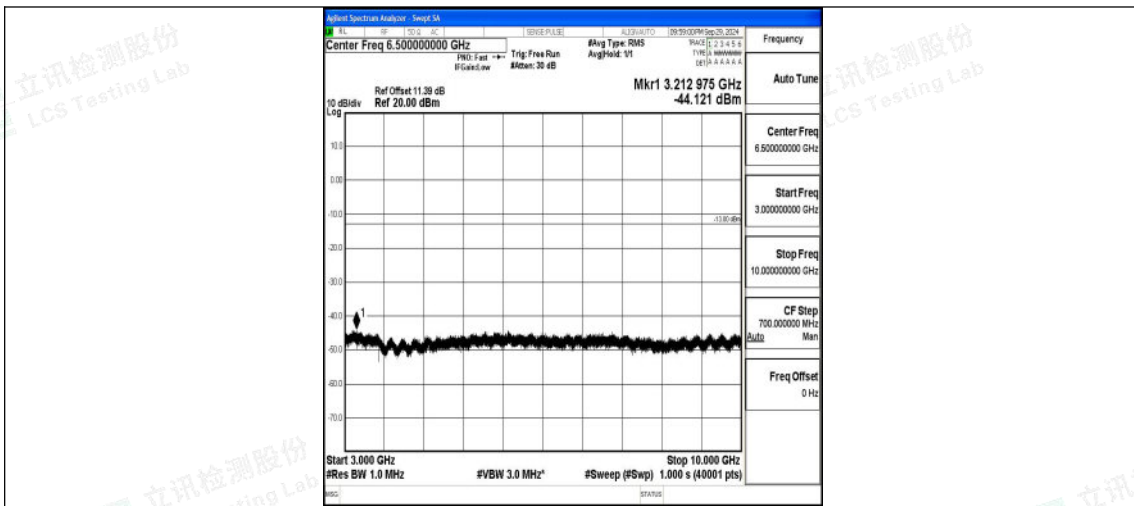

Band5_3MHz_QPSK_20635_1RB#0_0.009~0.15_0.009~0.15

Band5_3MHz_QPSK_20635_1RB#0_0.15~30_0.15~30

Band5_3MHz_QPSK_20635_1RB#0_30~1000_30~1000

Band5_3MHz_QPSK_20635_1RB#0_1000~3000_1000~3000

Band5_3MHz_QPSK_20635_1RB#0_3000~10000_3000~10000