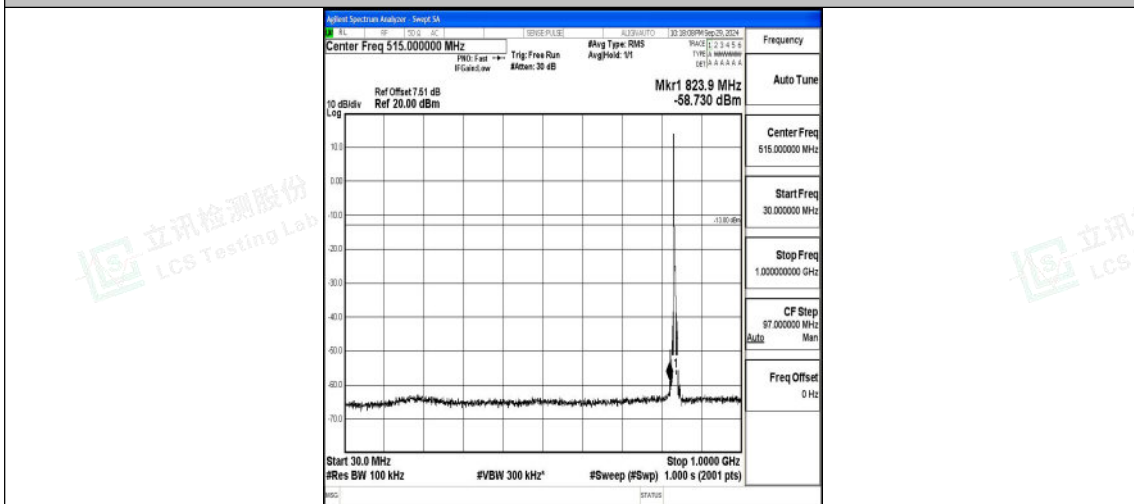

Band5_5MHz_16QAM_20525_1RB#0_30~1000_30~1000