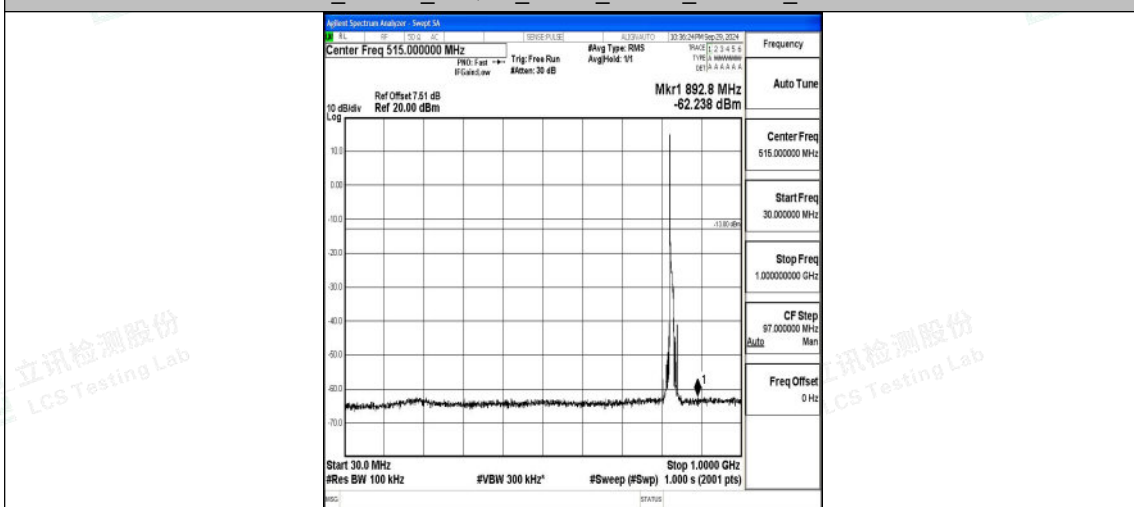

Band5_10MHz_QPSK_20450_1RB#0_1000~3000_1000~3000

Band5_10MHz_QPSK_20450_1RB#0_3000~10000_3000~10000

Band5_10MHz_16QAM_20450_1RB#0_0.009~0.15_0.009~0.15

Band5_10MHz_16QAM_20450_1RB#0_0.15~30_0.15~30

Band5_10MHz_16QAM_20450_1RB#0_30~1000_30~1000