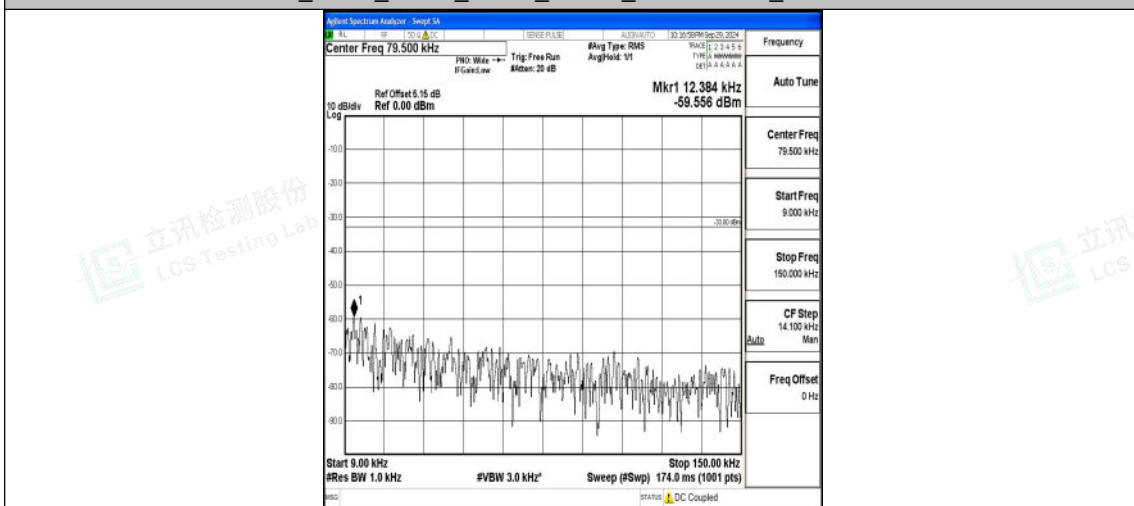

Band5_5MHz_QPSK_20425_1RB#0_0.009~0.15_0.009~0.15

Band5_5MHz_QPSK_20425_1RB#0_0.15~30_0.15~30

Band5_5MHz_QPSK_20425_1RB#0_30~1000_30~1000

Band5_5MHz_QPSK_20425_1RB#0_1000~3000_1000~3000

Band5_5MHz_QPSK_20425_1RB#0_3000~10000_3000~10000