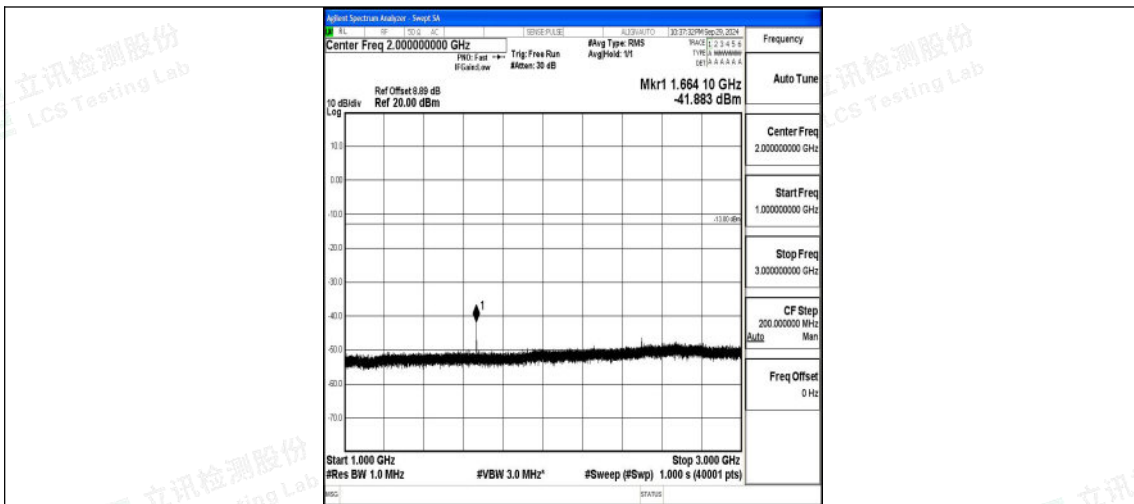

Band5_10MHz_16QAM_20525_1RB#0_1000~3000_1000~3000