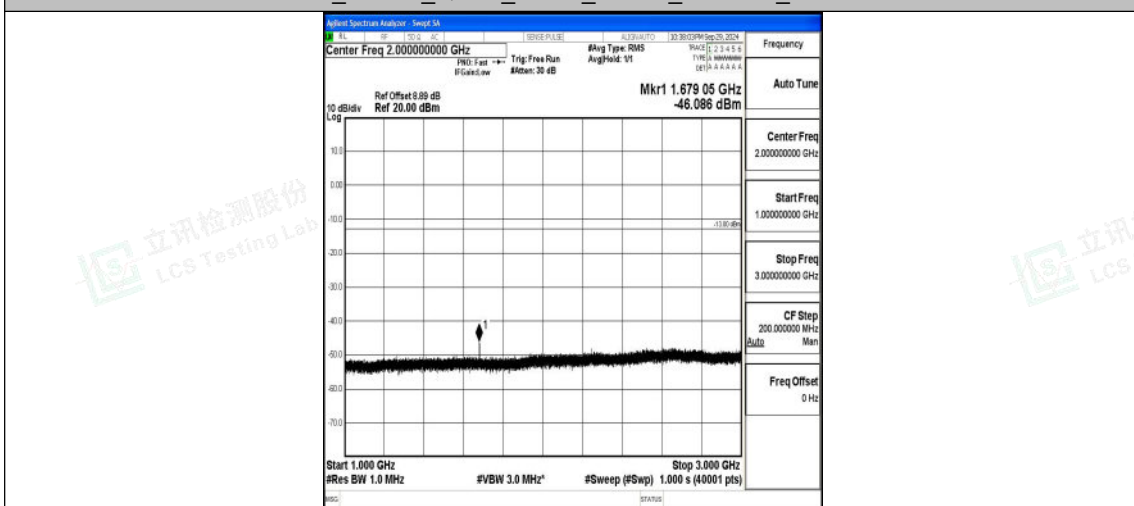

Band5_10MHz_16QAM_20525_1RB#0_1000~3000_1000~3000

Band5_10MHz_16QAM_20525_1RB#0_3000~10000_3000~10000

Band5_10MHz_QPSK_20600_1RB#0_0.009~0.15_0.009~0.15

Band5_10MHz_QPSK_20600_1RB#0_0.15~30_0.15~30

Band5_10MHz_QPSK_20600_1RB#0_30~1000_30~1000