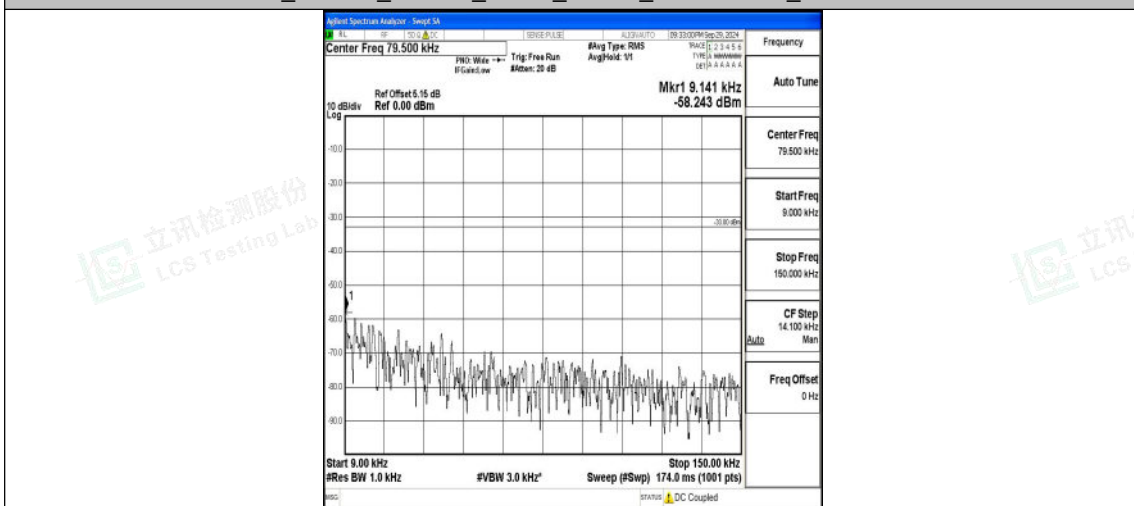

Band5_1.4MHz_16QAM_20525_1RB#0_1000~3000_1000~3000

Band5_1.4MHz_16QAM_20525_1RB#0_3000~10000_3000~10000

Band5_1.4MHz_QPSK_20643_1RB#0_0.009~0.15_0.009~0.15

Band5_1.4MHz_QPSK_20643_1RB#0_0.15~30_0.15~30

Band5_1.4MHz_QPSK_20643_1RB#0_30~1000_30~1000