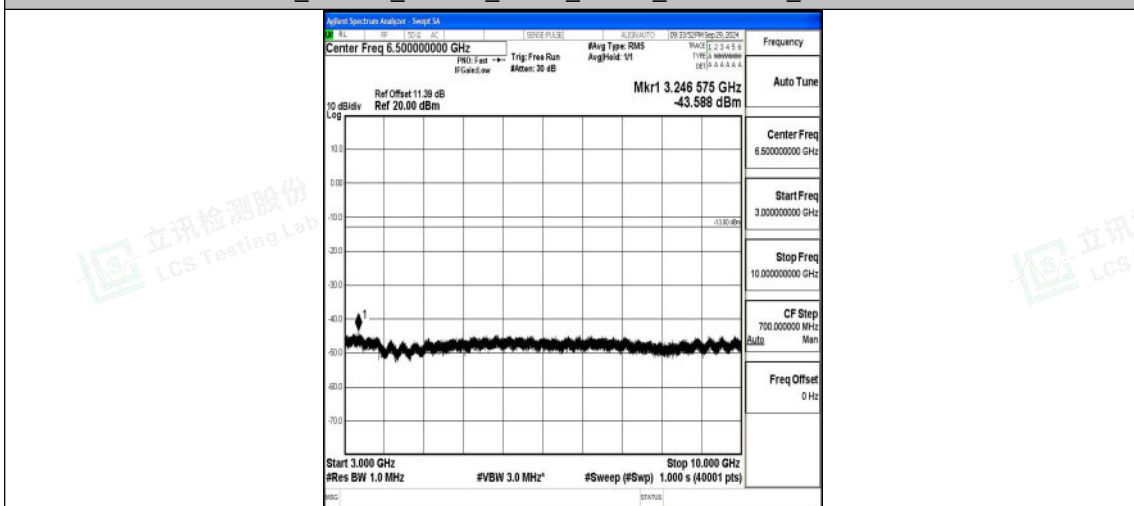

Band5_1.4MHz_16QAM_20643_1RB#0_3000~10000_3000~10000