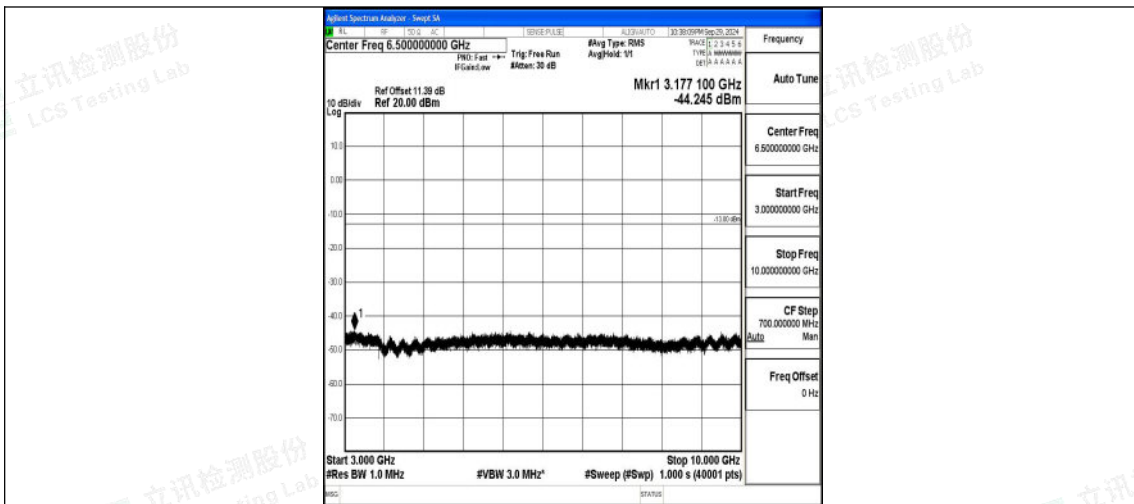

Band5_10MHz_QPSK_20600_1RB#0_3000~10000_3000~10000