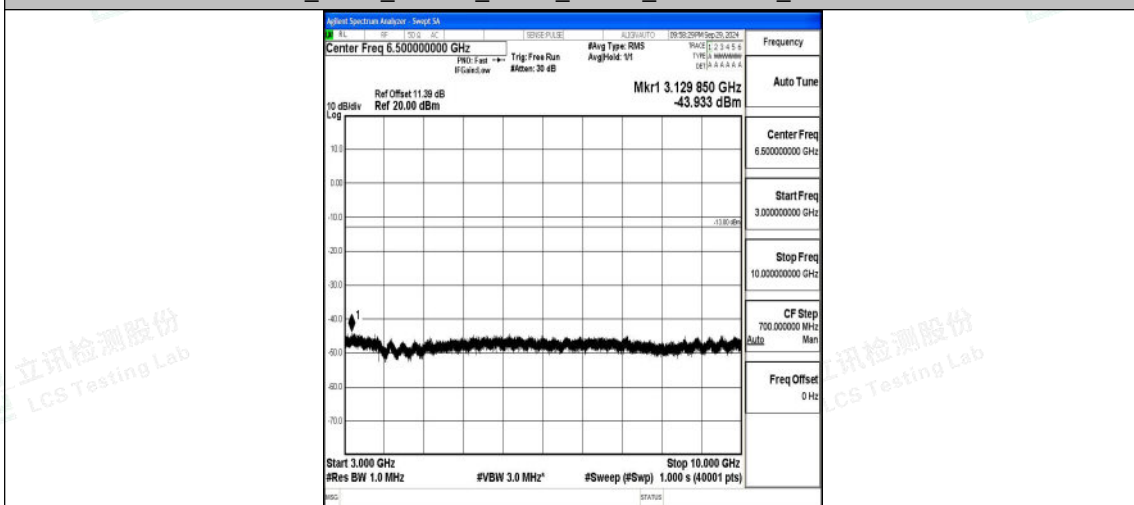

Band5_3MHz_16QAM_20525_1RB#0_0.009~0.15_0.009~0.15

Band5_3MHz_16QAM_20525_1RB#0_0.15~30_0.15~30

Band5_3MHz_16QAM_20525_1RB#0_30~1000_30~1000

Band5_3MHz_16QAM_20525_1RB#0_1000~3000_1000~3000

Band5_3MHz_16QAM_20525_1RB#0_3000~10000_3000~10000