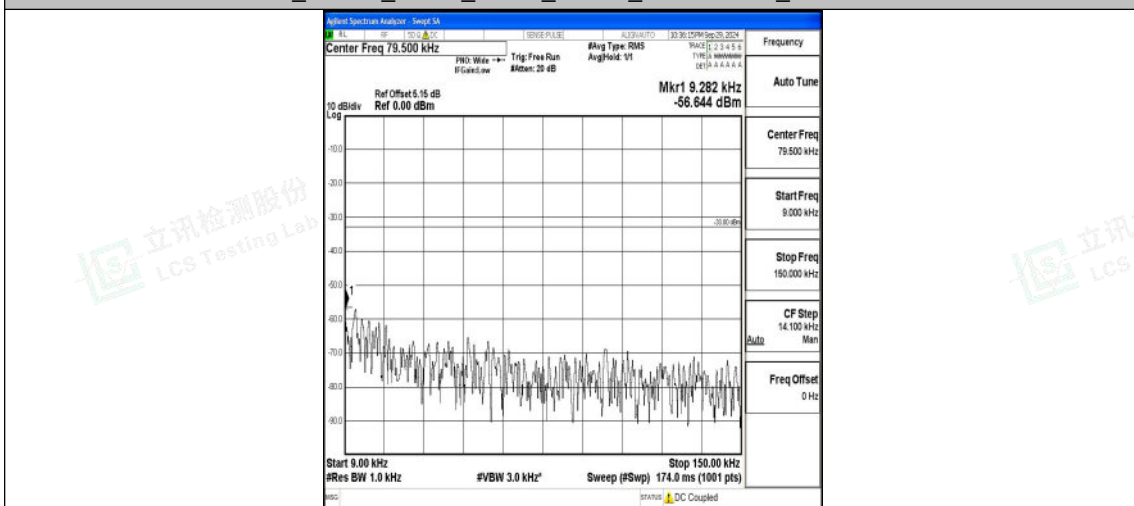

Band5_10MHz_16QAM_20450_1RB#0_0.009~0.15_0.009~0.15