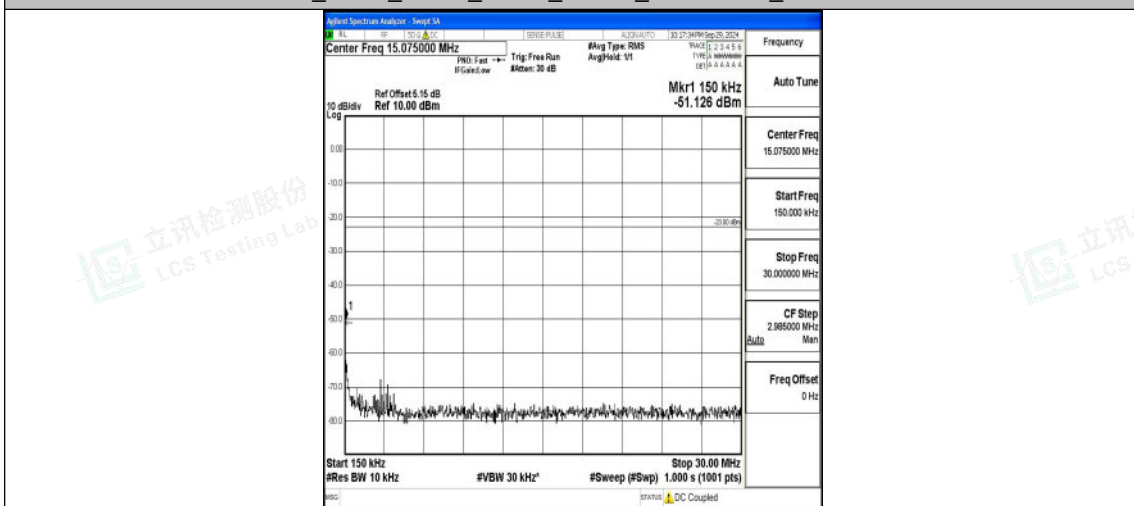

Band5_5MHz_QPSK_20525_1RB#0_0.15~30_0.15~30