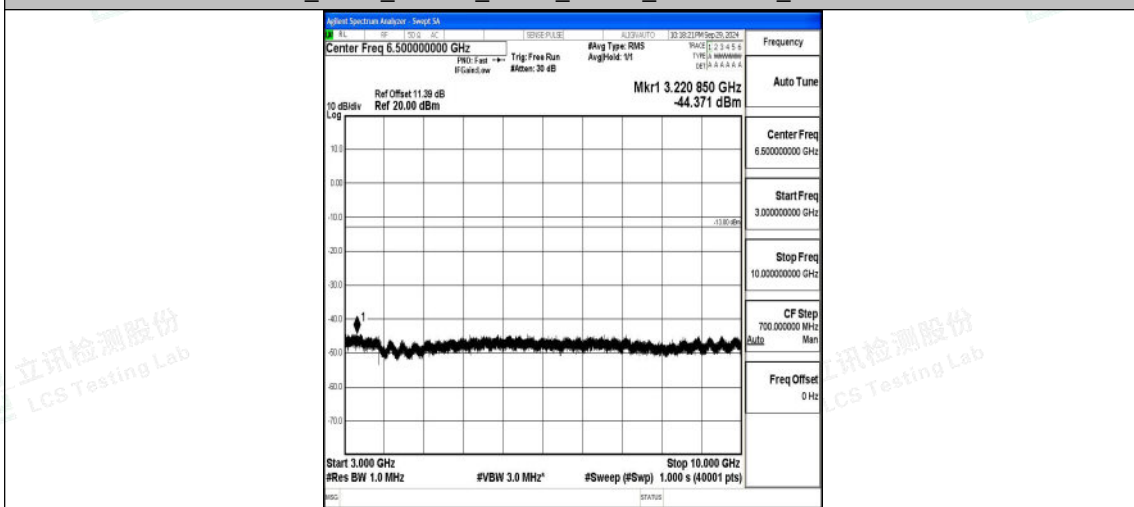

Band5_5MHz_16QAM_20525_1RB#0_0.009~0.15_0.009~0.15

Band5_5MHz_16QAM_20525_1RB#0_0.15~30_0.15~30

Band5_5MHz_16QAM_20525_1RB#0_30~1000_30~1000

Band5_5MHz_16QAM_20525_1RB#0_1000~3000_1000~3000

Band5_5MHz_16QAM_20525_1RB#0_3000~10000_3000~10000