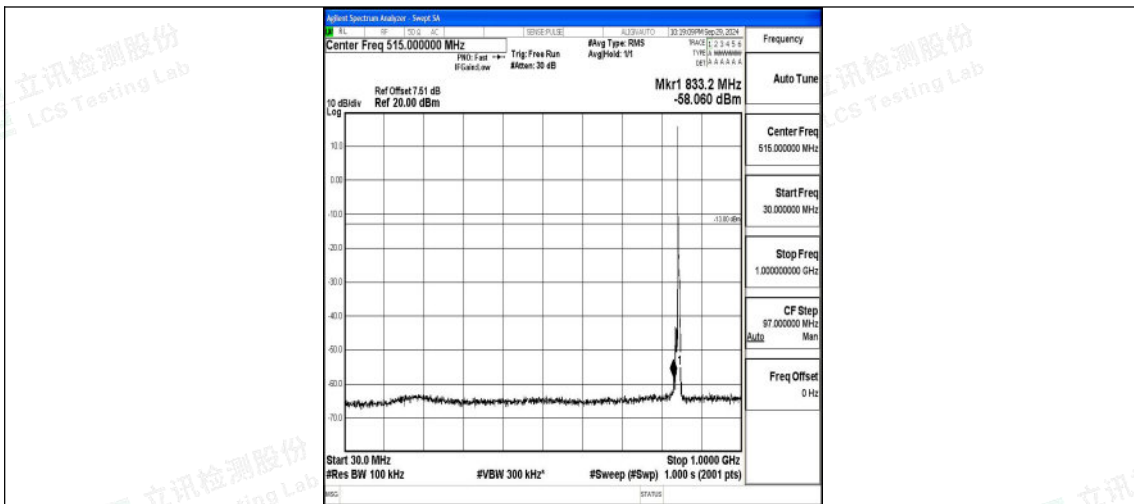

Band5_5MHz_16QAM_20625_1RB#0_30~1000_30~1000