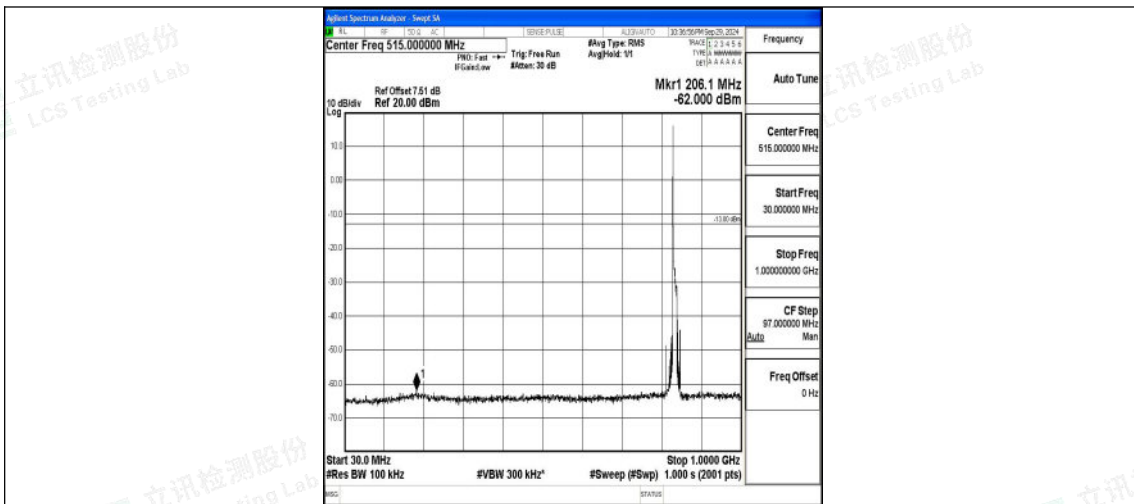

Band5_10MHz_16QAM_20450_1RB#0_1000~3000_1000~3000

Band5_10MHz_16QAM_20450_1RB#0_3000~10000_3000~10000

Band5_10MHz_QPSK_20525_1RB#0_0.009~0.15_0.009~0.15

Band5_10MHz_QPSK_20525_1RB#0_0.15~30_0.15~30

Band5_10MHz_QPSK_20525_1RB#0_30~1000_30~1000