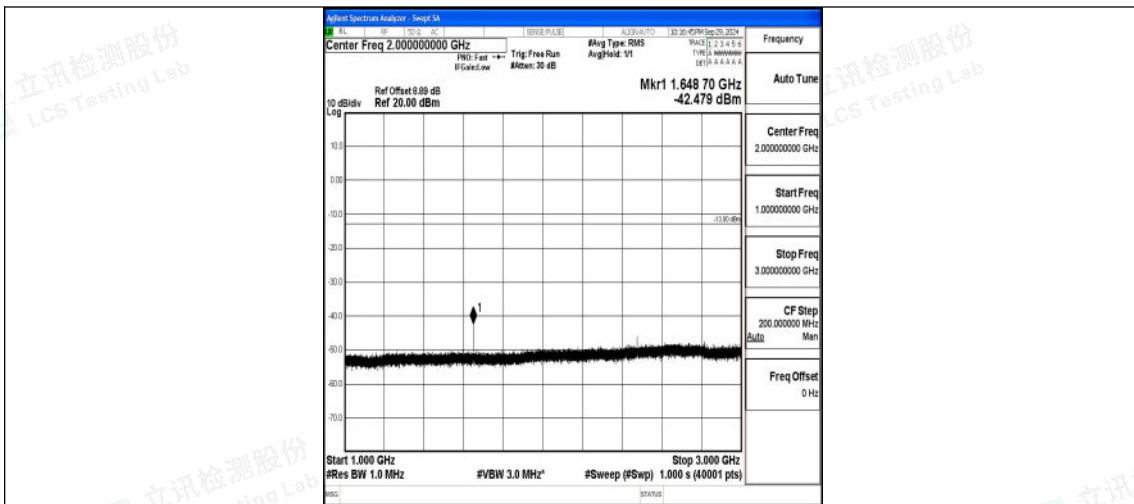

Band5_5MHz_QPSK_20425_1RB#0_0.009~0.15_0.009~0.15

Band5_5MHz_QPSK_20425_1RB#0_0.15~30_0.15~30

Band5_5MHz_QPSK_20425_1RB#0_30~1000_30~1000

Band5_5MHz_QPSK_20425_1RB#0_1000~3000_1000~3000

Band5_5MHz_QPSK_20425_1RB#0_3000~10000_3000~10000