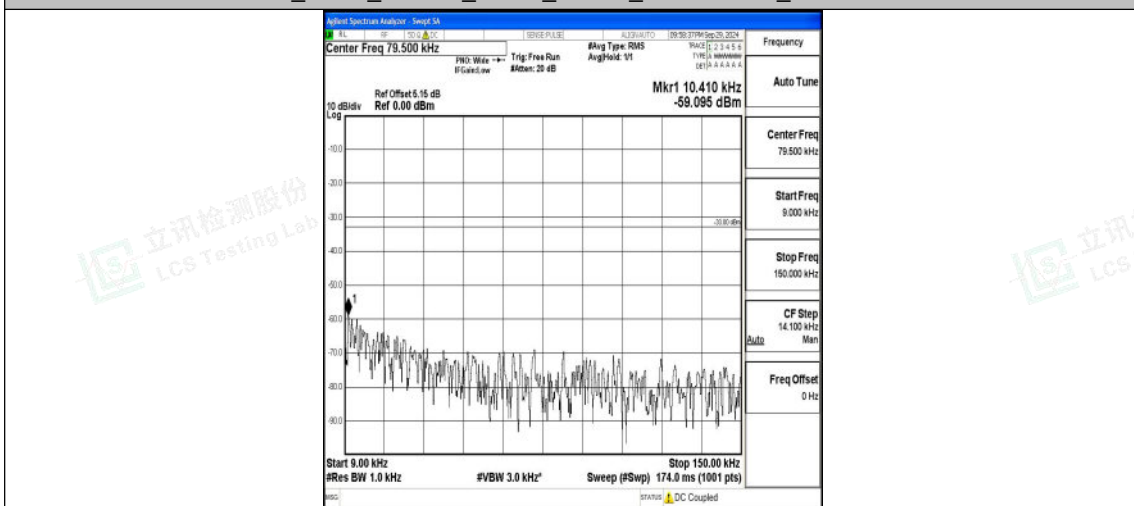

Band5_3MHz_16QAM_20525_1RB#0_0.009~0.15_0.009~0.15

Band5_3MHz_16QAM_20525_1RB#0_0.15~30_0.15~30

Band5_3MHz_16QAM_20525_1RB#0_30~1000_30~1000

Band5_3MHz_16QAM_20525_1RB#0_1000~3000_1000~3000

Band5_3MHz_16QAM_20525_1RB#0_3000~10000_3000~10000