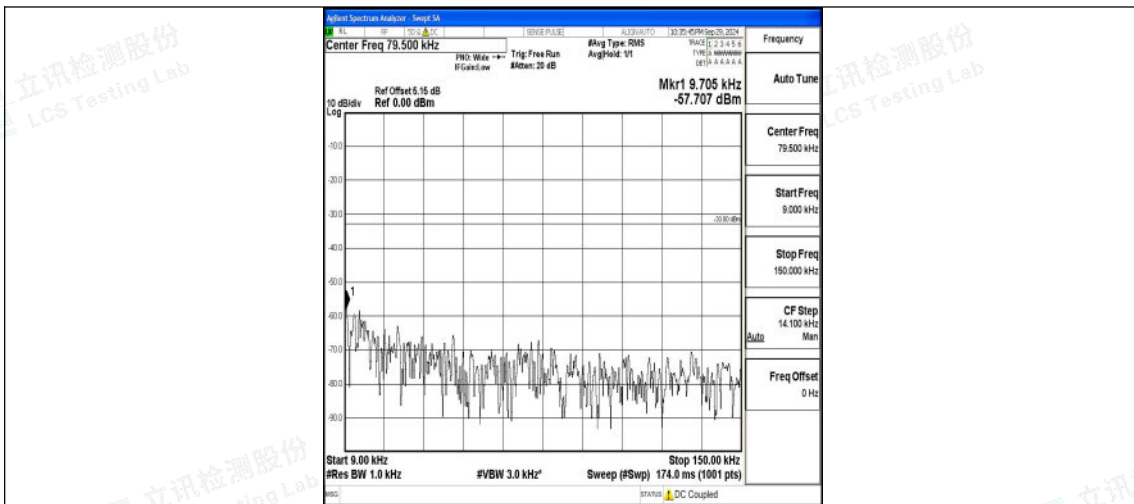

Band5_5MHz_16QAM_20625_1RB#0_0.009~0.15_0.009~0.15

Band5_5MHz_16QAM_20625_1RB#0_0.15~30_0.15~30

Band5_5MHz_16QAM_20625_1RB#0_30~1000_30~1000

Band5_5MHz_16QAM_20625_1RB#0_1000~3000_1000~3000

Band5_5MHz_16QAM_20625_1RB#0_3000~10000_3000~10000