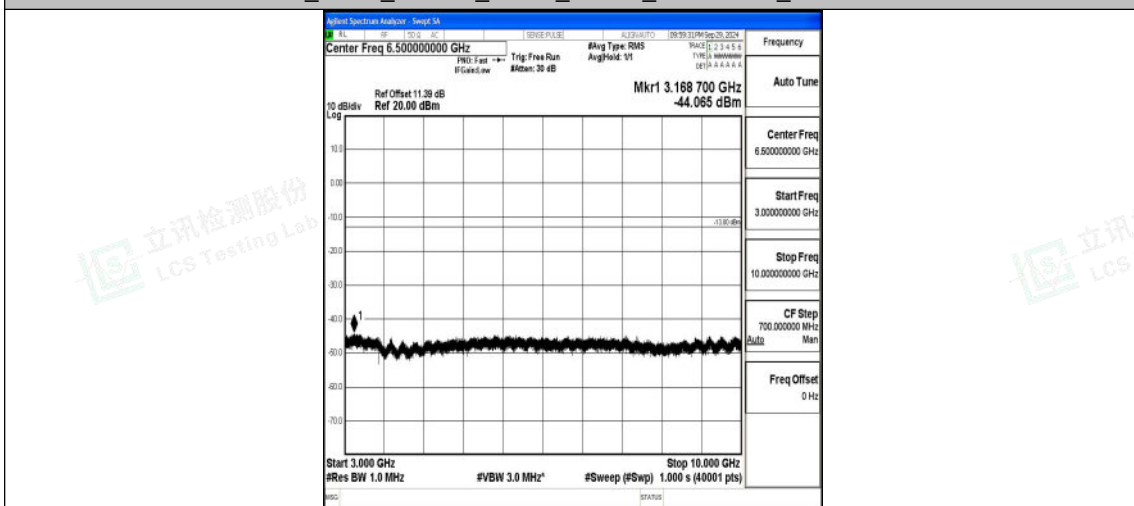

Band5_3MHz_16QAM_20635_1RB#0_0.009~0.15_0.009~0.15

Band5_3MHz_16QAM_20635_1RB#0_0.15~30_0.15~30

Band5_3MHz_16QAM_20635_1RB#0_30~1000_30~1000

Band5_3MHz_16QAM_20635_1RB#0_1000~3000_1000~3000

Band5_3MHz_16QAM_20635_1RB#0_3000~10000_3000~10000