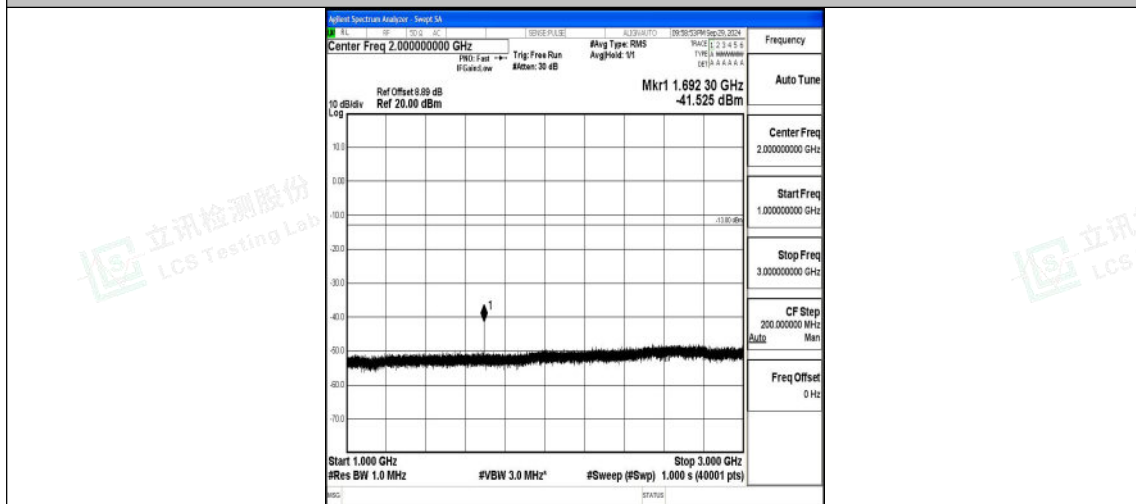

Band5_3MHz_QPSK_20635_1RB#0_0.009~0.15_0.009~0.15

Band5_3MHz_QPSK_20635_1RB#0_0.15~30_0.15~30

Band5_3MHz_QPSK_20635_1RB#0_30~1000_30~1000

Band5_3MHz_QPSK_20635_1RB#0_1000~3000_1000~3000

Band5_3MHz_QPSK_20635_1RB#0_3000~10000_3000~10000