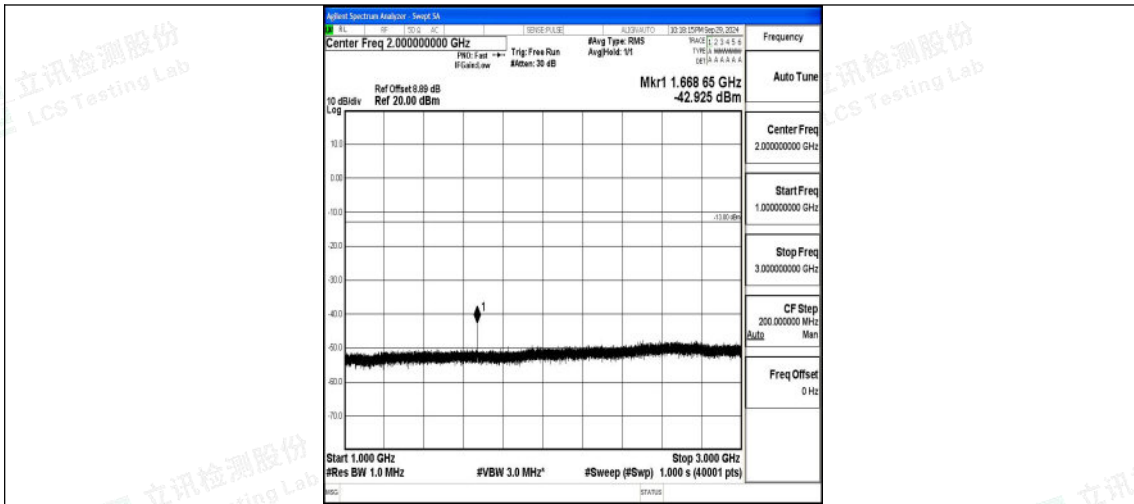

Band5_5MHz_16QAM_20525_1RB#0_0.009~0.15_0.009~0.15

Band5_5MHz_16QAM_20525_1RB#0_0.15~30_0.15~30

Band5_5MHz_16QAM_20525_1RB#0_30~1000_30~1000

Band5_5MHz_16QAM_20525_1RB#0_1000~3000_1000~3000

Band5_5MHz_16QAM_20525_1RB#0_3000~10000_3000~10000