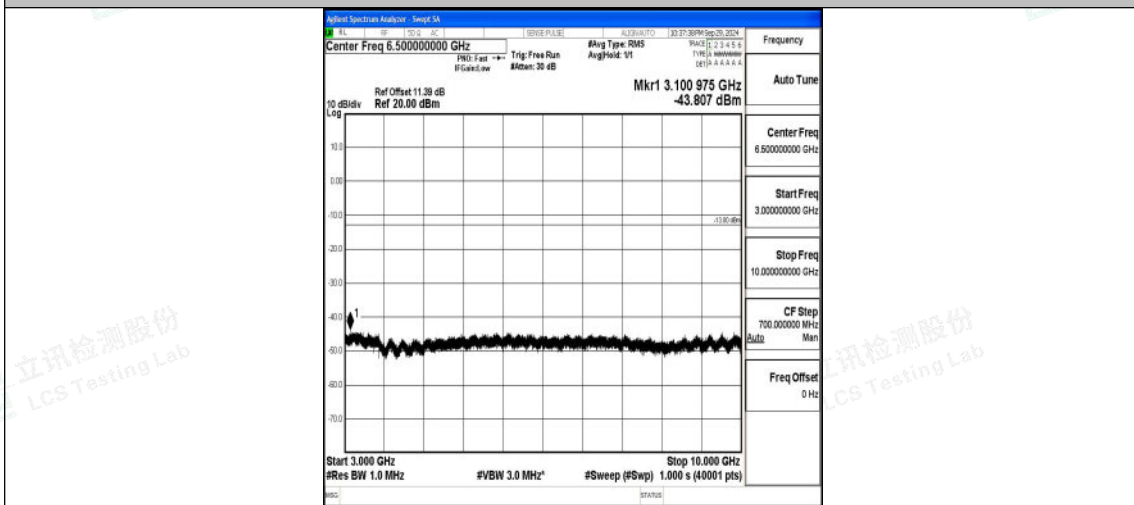

Band5_10MHz_16QAM_20525_1RB#0_3000~10000_3000~10000