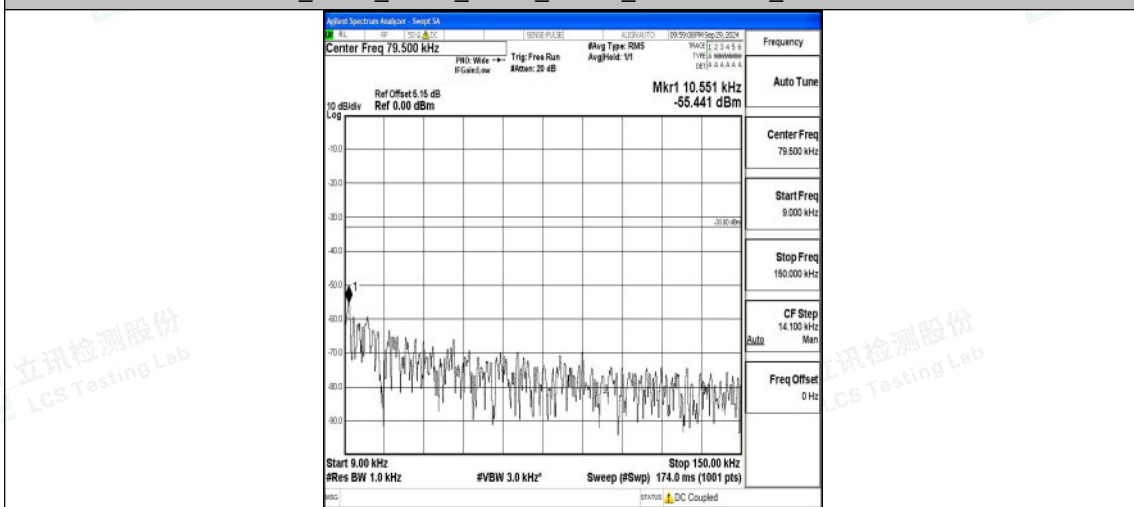

Band5_3MHz_QPSK_20635_1RB#0_0.009~0.15_0.009~0.15

Band5_3MHz_QPSK_20635_1RB#0_0.15~30_0.15~30

Band5_3MHz_QPSK_20635_1RB#0_30~1000_30~1000

Band5_3MHz_QPSK_20635_1RB#0_1000~3000_1000~3000

Band5_3MHz_QPSK_20635_1RB#0_3000~10000_3000~10000