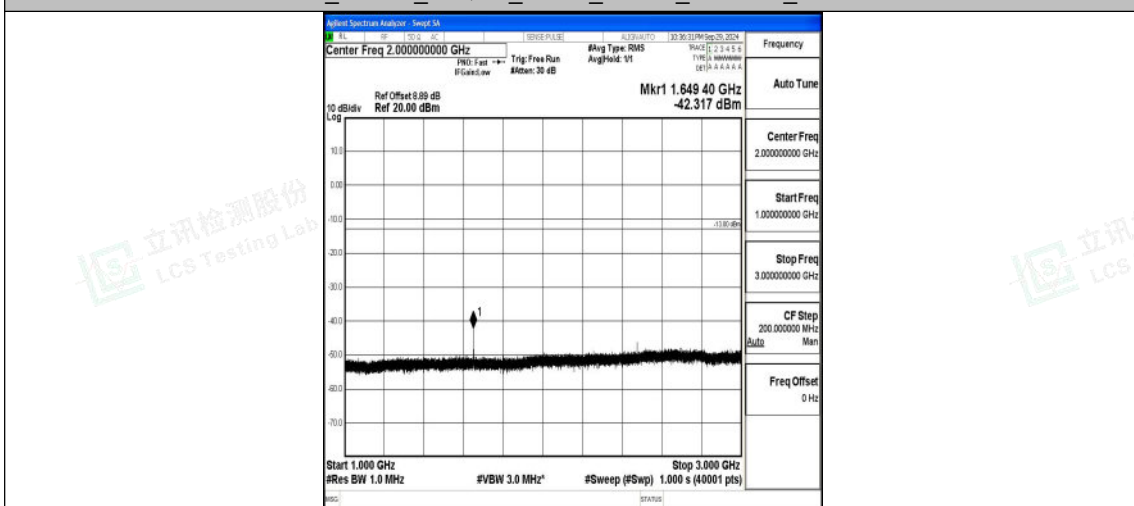

Band5_10MHz_QPSK_20450_1RB#0_1000~3000_1000~3000

Band5_10MHz_QPSK_20450_1RB#0_3000~10000_3000~10000

Band5_10MHz_16QAM_20450_1RB#0_0.009~0.15_0.009~0.15

Band5_10MHz_16QAM_20450_1RB#0_0.15~30_0.15~30

Band5_10MHz_16QAM_20450_1RB#0_30~1000_30~1000