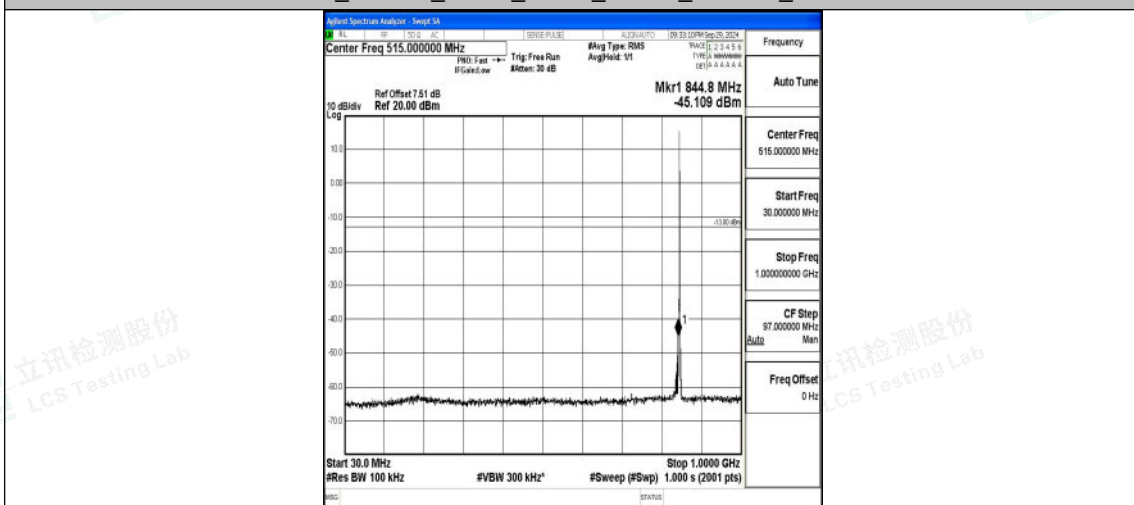

Band5_1.4MHz_16QAM_20525_1RB#0_1000~3000_1000~3000

Band5_1.4MHz_16QAM_20525_1RB#0_3000~10000_3000~10000

Band5_1.4MHz_QPSK_20643_1RB#0_0.009~0.15_0.009~0.15

Band5_1.4MHz_QPSK_20643_1RB#0_0.15~30_0.15~30

Band5_1.4MHz_QPSK_20643_1RB#0_30~1000_30~1000