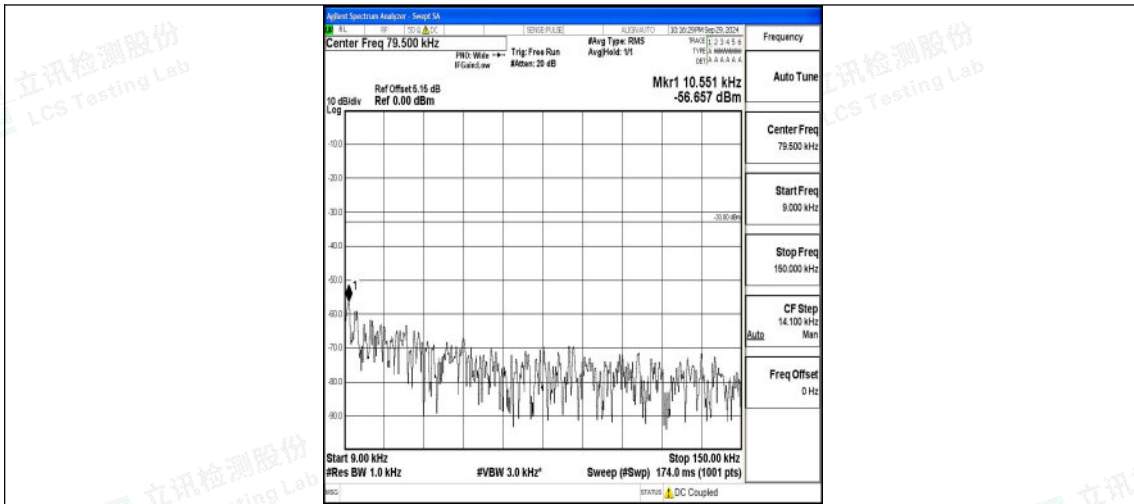

Band5_5MHz_QPSK_20425_1RB#0_0.009~0.15_0.009~0.15