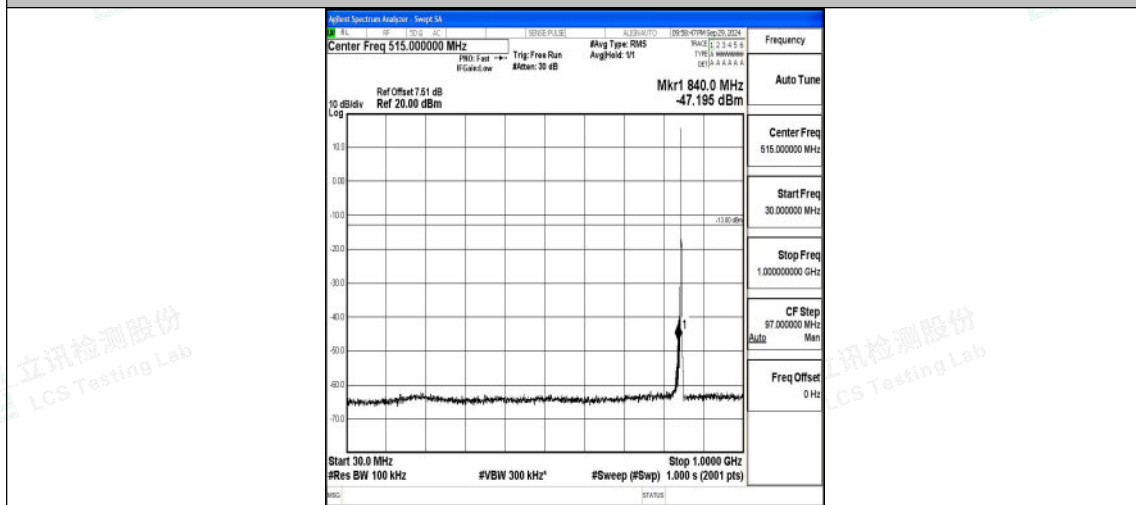

Band5_3MHz_QPSK_20635_1RB#0_30~1000_30~1000