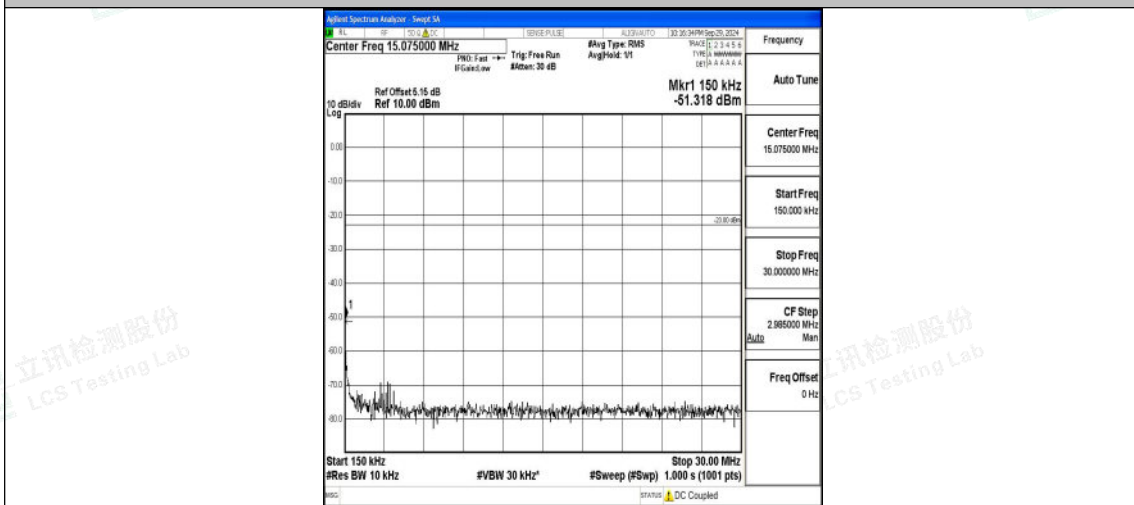

Band5_5MHz_QPSK_20425_1RB#0_0.15~30_0.15~30