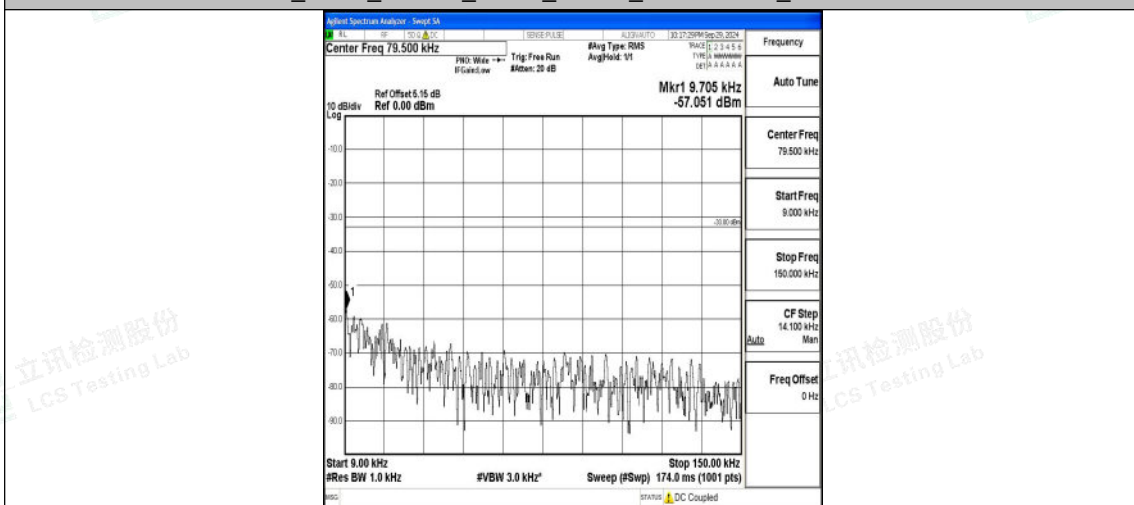

Band5_5MHz_16QAM_20425_1RB#0_0.009~0.15_0.009~0.15

Band5_5MHz_16QAM_20425_1RB#0_0.15~30_0.15~30

Band5_5MHz_16QAM_20425_1RB#0_30~1000_30~1000

Band5_5MHz_16QAM_20425_1RB#0_1000~3000_1000~3000

Band5_5MHz_16QAM_20425_1RB#0_3000~10000_3000~10000