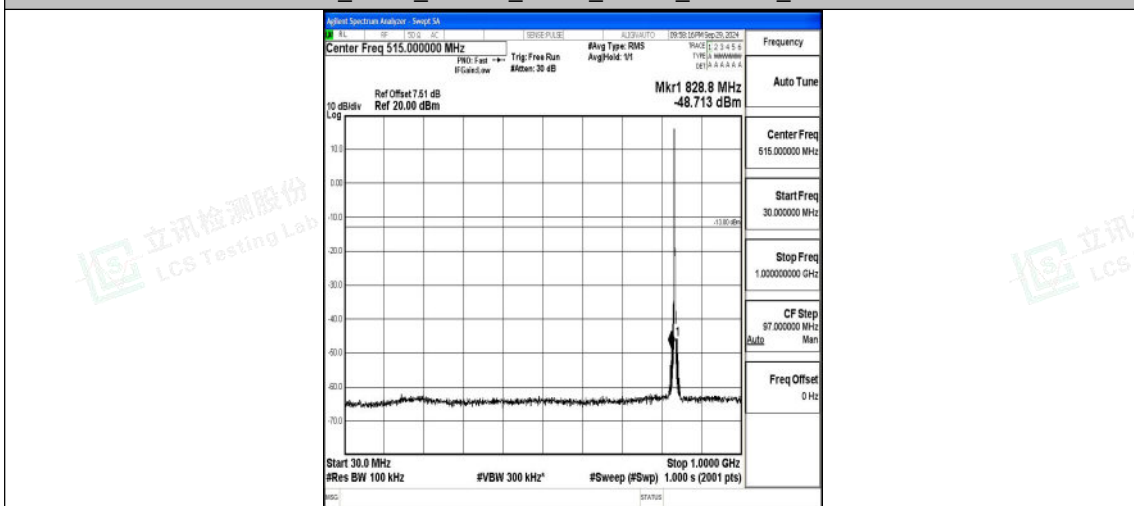

Band5_3MHz_16QAM_20525_1RB#0_30~1000_30~1000