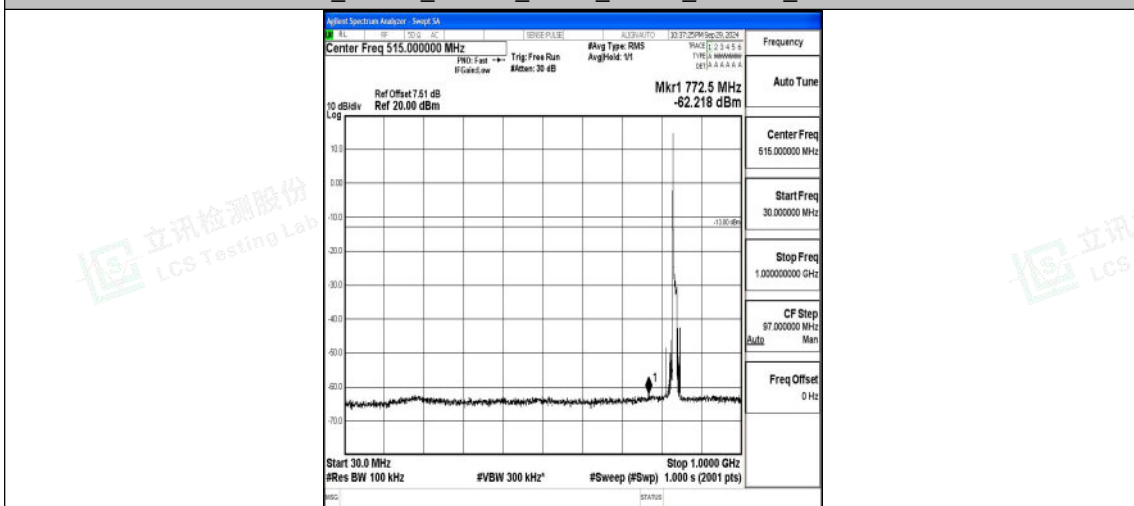

Band5_10MHz_QPSK_20525_1RB#0_1000~3000_1000~3000

Band5_10MHz_QPSK_20525_1RB#0_3000~10000_3000~10000

Band5_10MHz_16QAM_20525_1RB#0_0.009~0.15_0.009~0.15

Band5_10MHz_16QAM_20525_1RB#0_0.15~30_0.15~30

Band5_10MHz_16QAM_20525_1RB#0_30~1000_30~1000