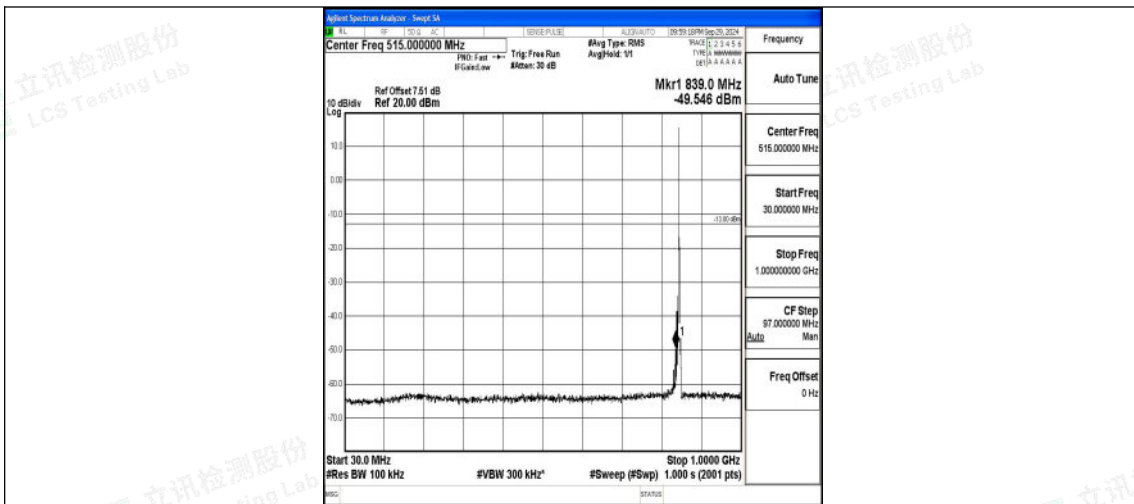

Band5_3MHz_16QAM_20635_1RB#0_30~1000_30~1000