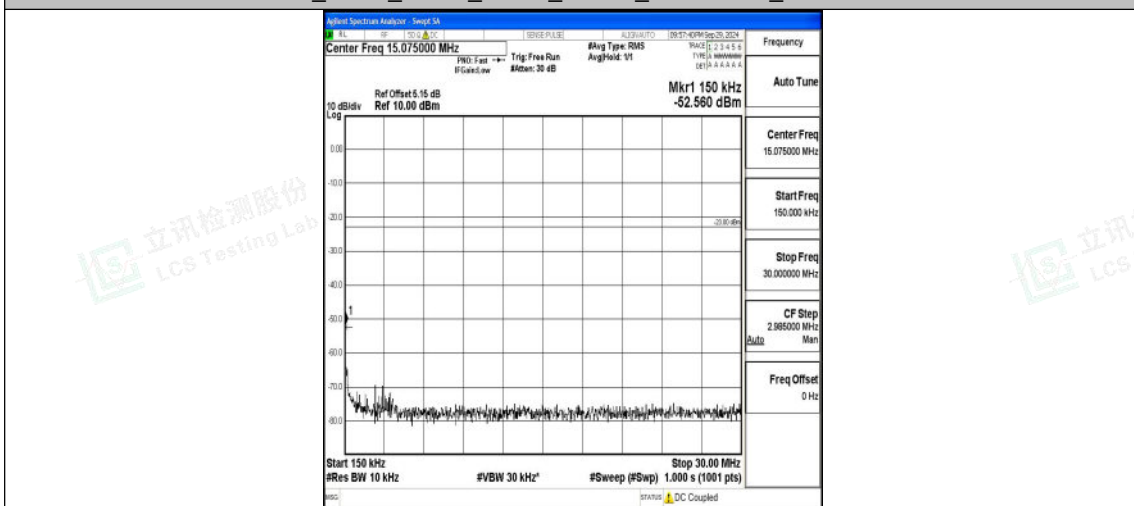

Band5_3MHz_16QAM_20415_1RB#0_1000~3000_1000~3000

Band5_3MHz_16QAM_20415_1RB#0_3000~10000_3000~10000

Band5_3MHz_QPSK_20525_1RB#0_0.009~0.15_0.009~0.15

Band5_3MHz_QPSK_20525_1RB#0_0.15~30_0.15~30

Band5_3MHz_QPSK_20525_1RB#0_30~1000_30~1000