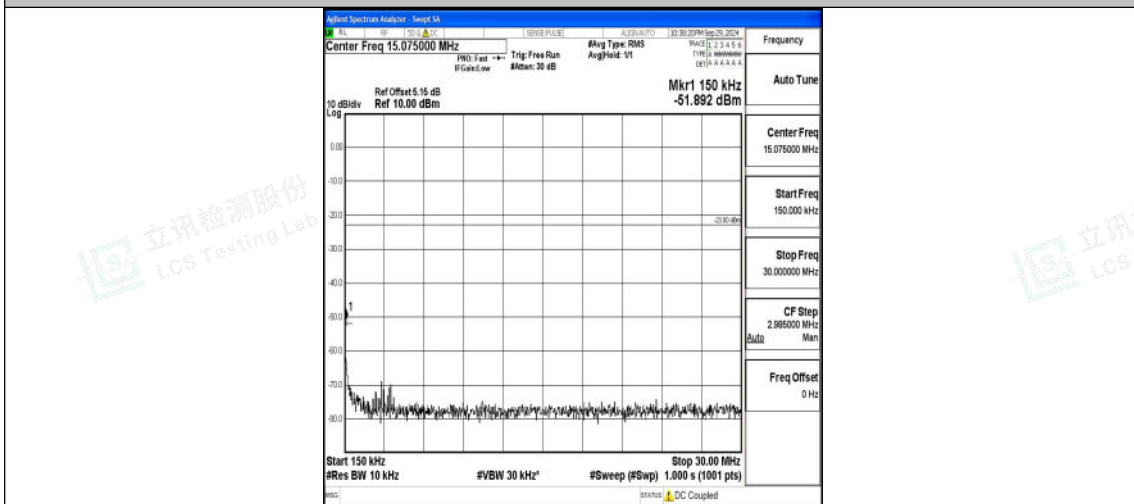

Band5_10MHz_QPSK_20600_1RB#0_1000~3000_1000~3000

Band5_10MHz_QPSK_20600_1RB#0_3000~10000_3000~10000

Band5_10MHz_16QAM_20600_1RB#0_0.009~0.15_0.009~0.15

Band5_10MHz_16QAM_20600_1RB#0_0.15~30_0.15~30

Band5_10MHz_16QAM_20600_1RB#0_30~1000_30~1000