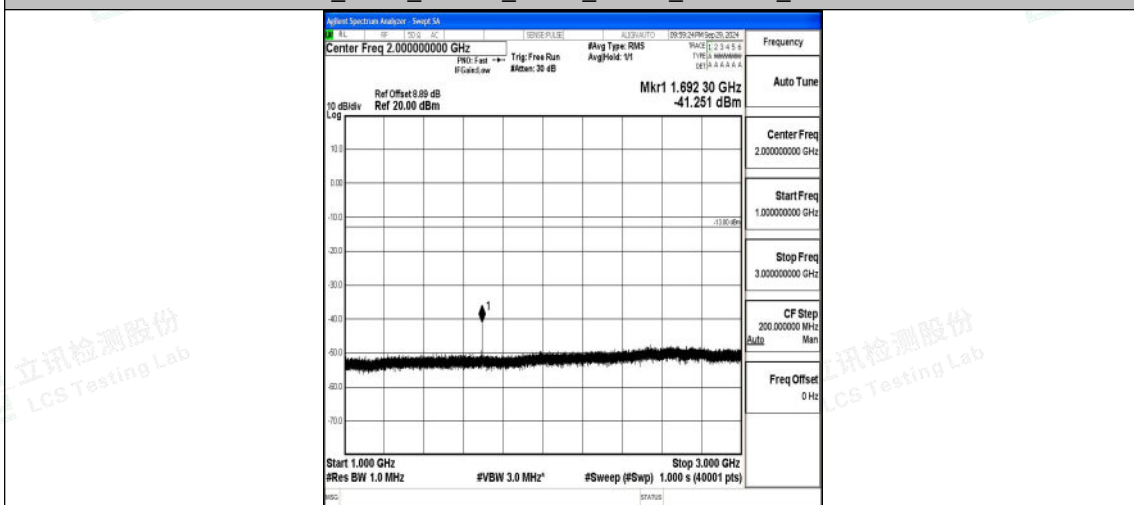

Band5_3MHz_16QAM_20635_1RB#0_0.009~0.15_0.009~0.15

Band5_3MHz_16QAM_20635_1RB#0_0.15~30_0.15~30

Band5_3MHz_16QAM_20635_1RB#0_30~1000_30~1000

Band5_3MHz_16QAM_20635_1RB#0_1000~3000_1000~3000

Band5_3MHz_16QAM_20635_1RB#0_3000~10000_3000~10000