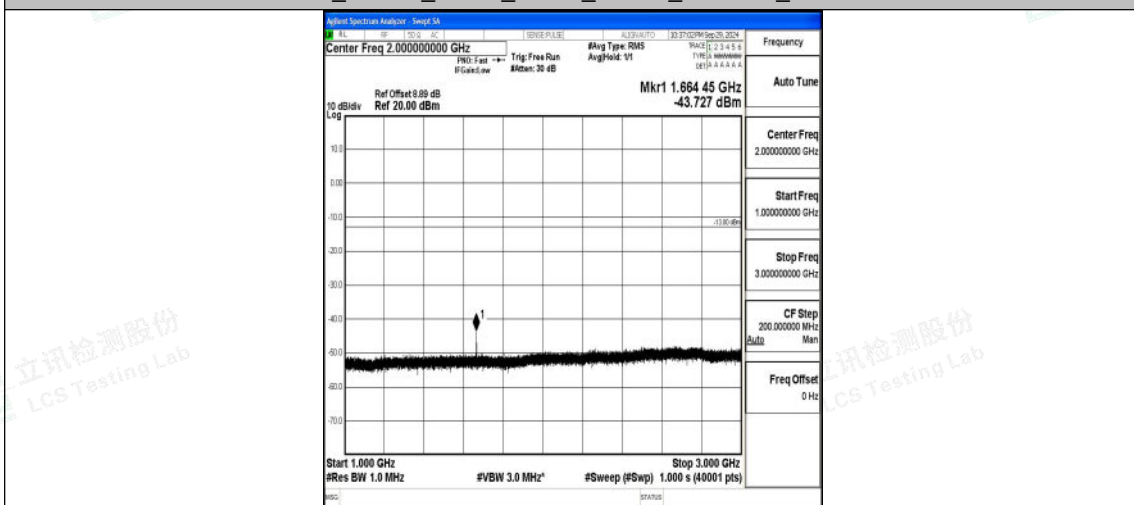

Band5_10MHz_16QAM_20450_1RB#0_1000~3000_1000~3000

Band5_10MHz_16QAM_20450_1RB#0_3000~10000_3000~10000

Band5_10MHz_QPSK_20525_1RB#0_0.009~0.15_0.009~0.15

Band5_10MHz_QPSK_20525_1RB#0_0.15~30_0.15~30

Band5_10MHz_QPSK_20525_1RB#0_30~1000_30~1000