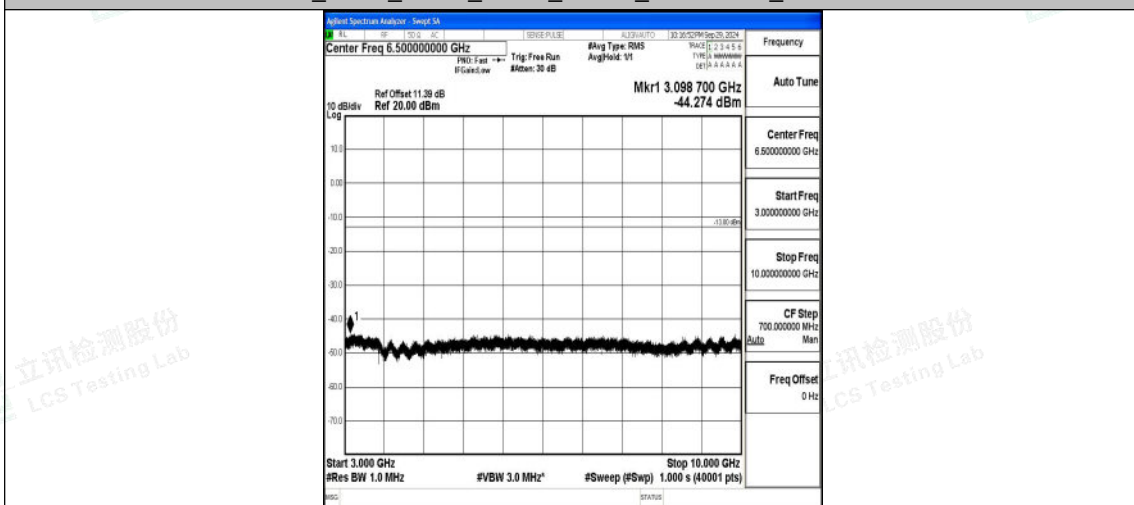

Band5_5MHz_QPSK_20425_1RB#0_0.009~0.15_0.009~0.15

Band5_5MHz_QPSK_20425_1RB#0_0.15~30_0.15~30

Band5_5MHz_QPSK_20425_1RB#0_30~1000_30~1000

Band5_5MHz_QPSK_20425_1RB#0_1000~3000_1000~3000

Band5_5MHz_QPSK_20425_1RB#0_3000~10000_3000~10000