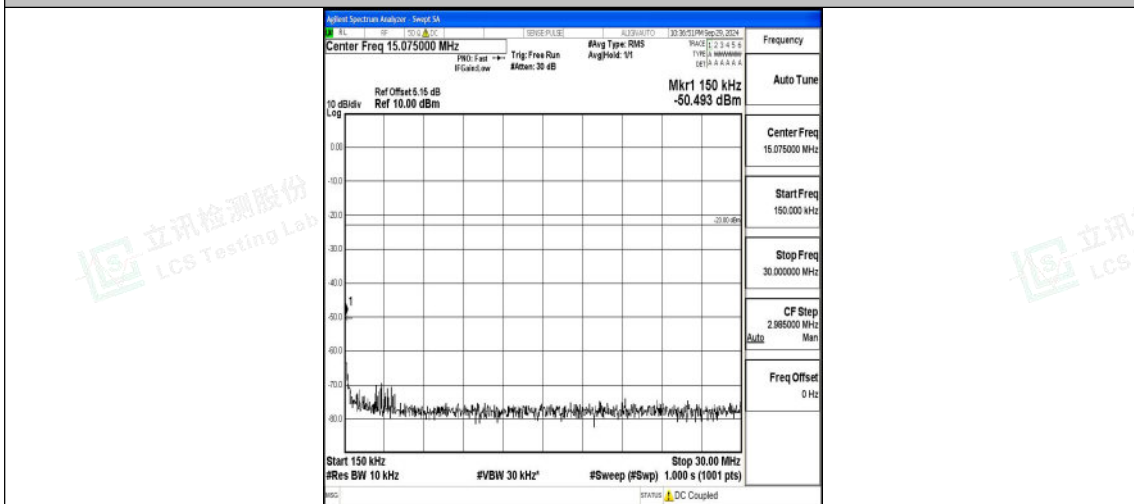

Band5_10MHz_16QAM_20450_1RB#0_1000~3000_1000~3000

Band5_10MHz_16QAM_20450_1RB#0_3000~10000_3000~10000

Band5_10MHz_QPSK_20525_1RB#0_0.009~0.15_0.009~0.15

Band5_10MHz_QPSK_20525_1RB#0_0.15~30_0.15~30

Band5_10MHz_QPSK_20525_1RB#0_30~1000_30~1000