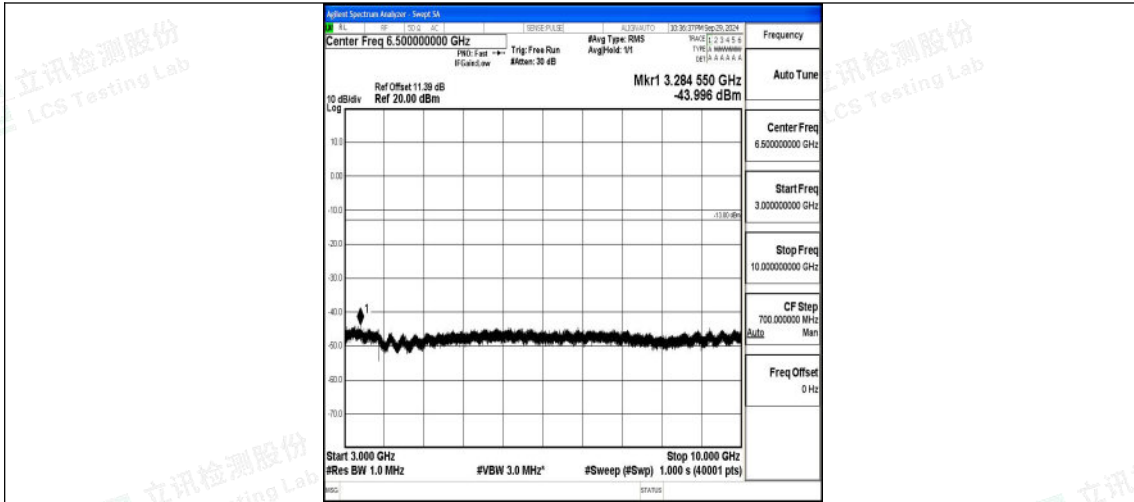

Band5_10MHz_16QAM_20450_1RB#0_3000~10000_3000~10000