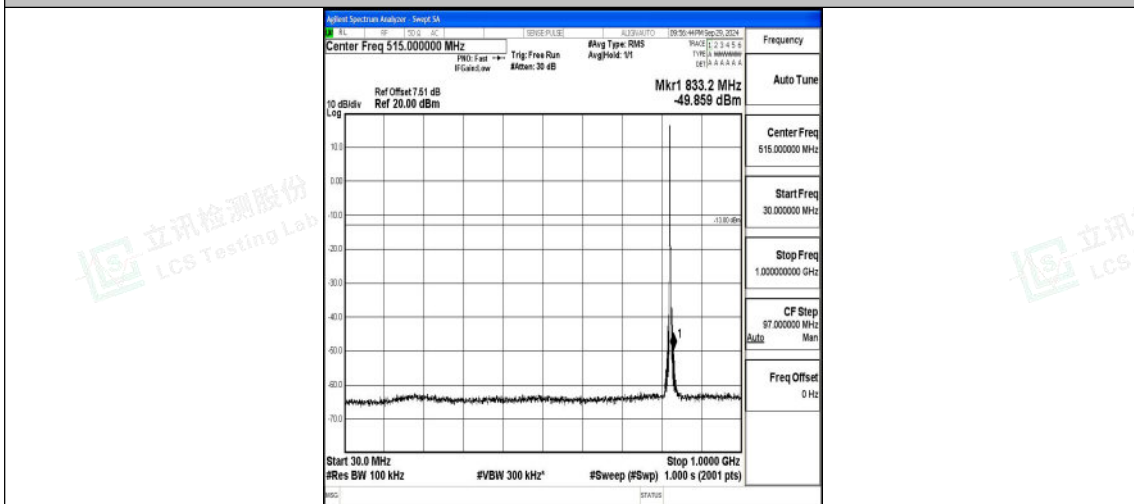

Band5_1.4MHz_16QAM_20643_1RB#0_1000~3000_1000~3000

Band5_1.4MHz_16QAM_20643_1RB#0_3000~10000_3000~10000

Band5_3MHz_QPSK_20415_1RB#0_0.009~0.15_0.009~0.15

Band5_3MHz_QPSK_20415_1RB#0_0.15~30_0.15~30

Band5_3MHz_QPSK_20415_1RB#0_30~1000_30~1000