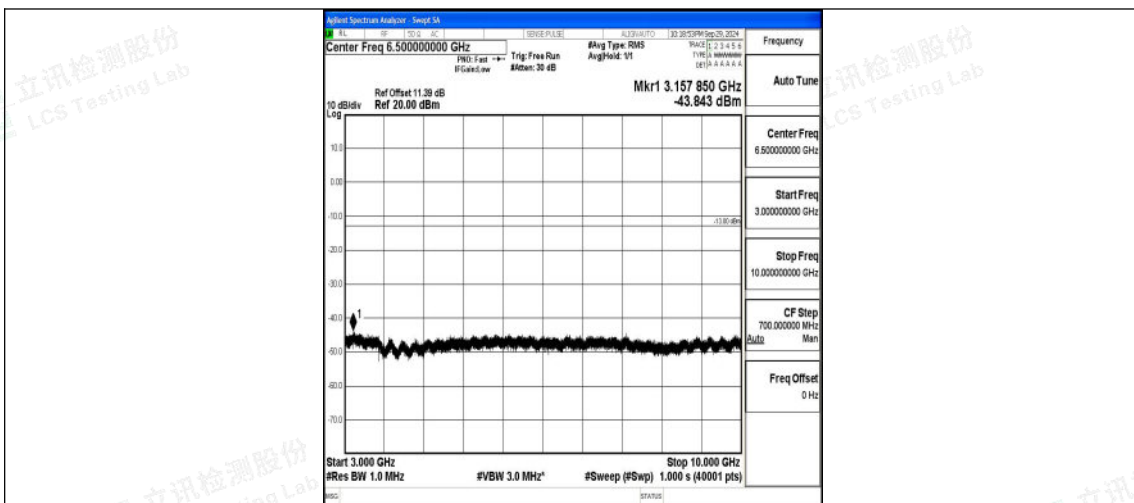

Band5_5MHz_QPSK_20625_1RB#0_0.009~0.15_0.009~0.15

Band5_5MHz_QPSK_20625_1RB#0_0.15~30_0.15~30

Band5_5MHz_QPSK_20625_1RB#0_30~1000_30~1000

Band5_5MHz_QPSK_20625_1RB#0_1000~3000_1000~3000

Band5_5MHz_QPSK_20625_1RB#0_3000~10000_3000~10000