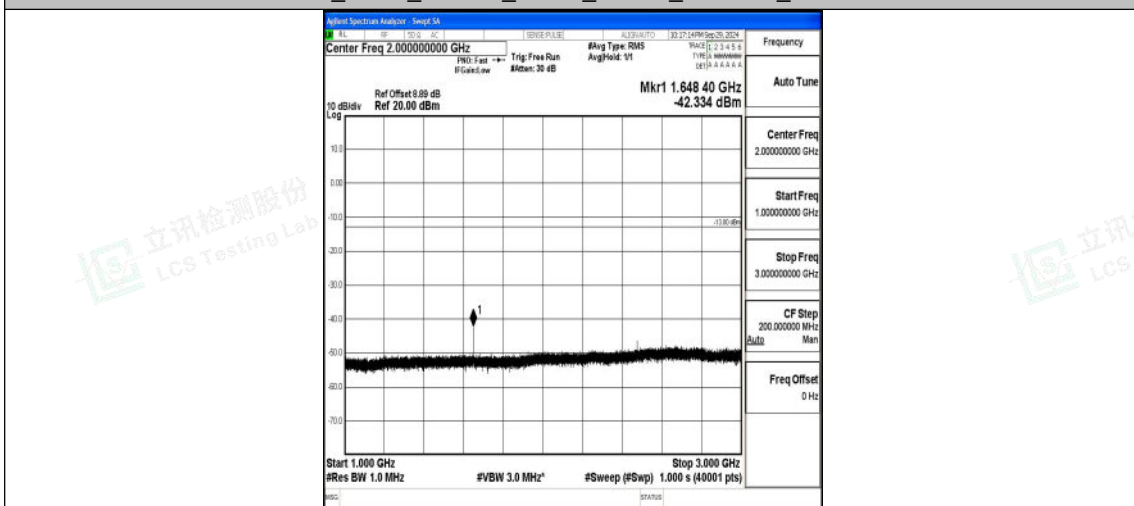

Band5_5MHz_16QAM_20425_1RB#0_0.009~0.15_0.009~0.15

Band5_5MHz_16QAM_20425_1RB#0_0.15~30_0.15~30

Band5_5MHz_16QAM_20425_1RB#0_30~1000_30~1000

Band5_5MHz_16QAM_20425_1RB#0_1000~3000_1000~3000

Band5_5MHz_16QAM_20425_1RB#0_3000~10000_3000~10000