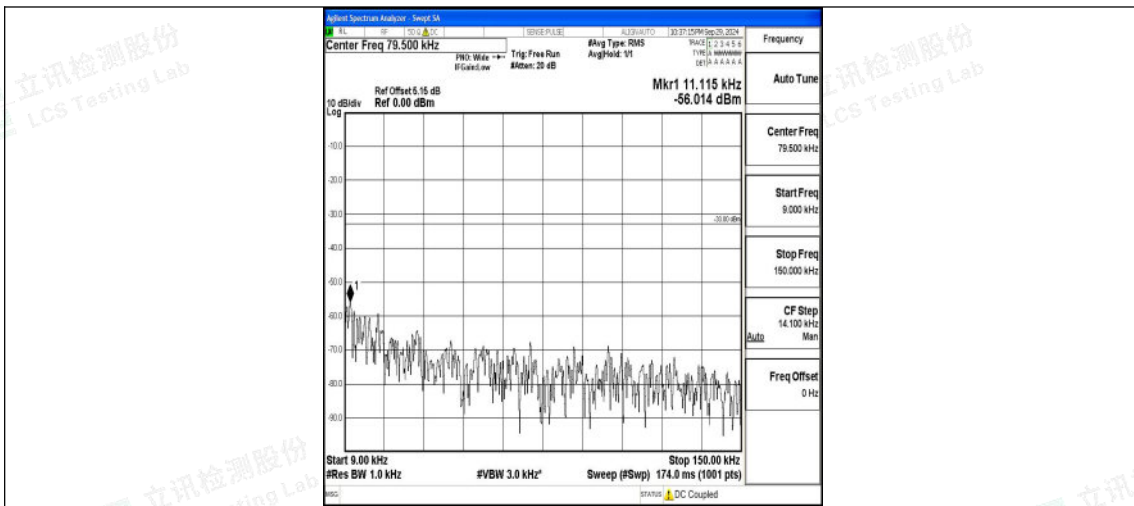

Band5_10MHz_16QAM_20525_1RB#0_0.009~0.15_0.009~0.15