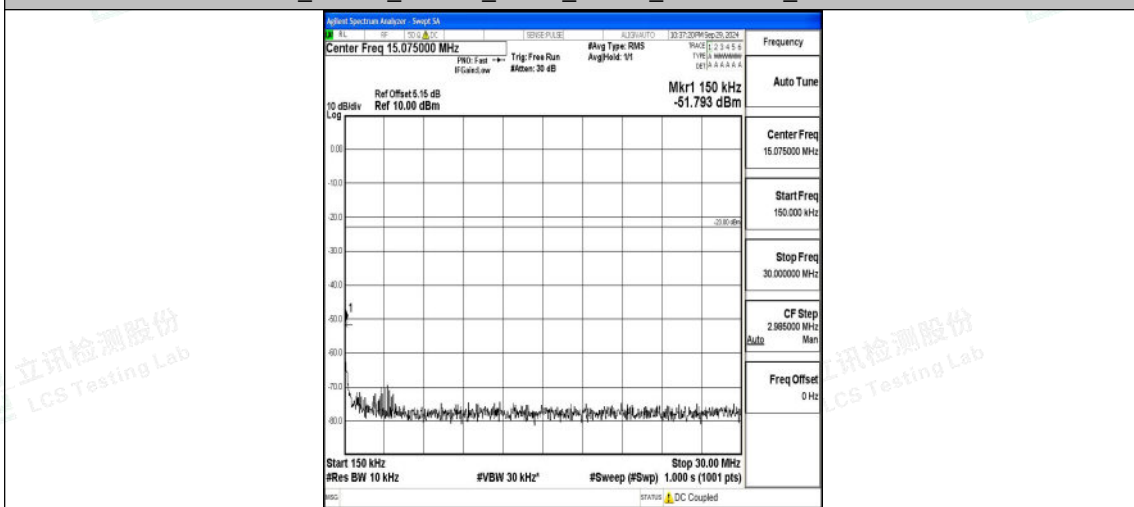

Band5_10MHz_QPSK_20525_1RB#0_1000~3000_1000~3000

Band5_10MHz_QPSK_20525_1RB#0_3000~10000_3000~10000

Band5_10MHz_16QAM_20525_1RB#0_0.009~0.15_0.009~0.15

Band5_10MHz_16QAM_20525_1RB#0_0.15~30_0.15~30

Band5_10MHz_16QAM_20525_1RB#0_30~1000_30~1000