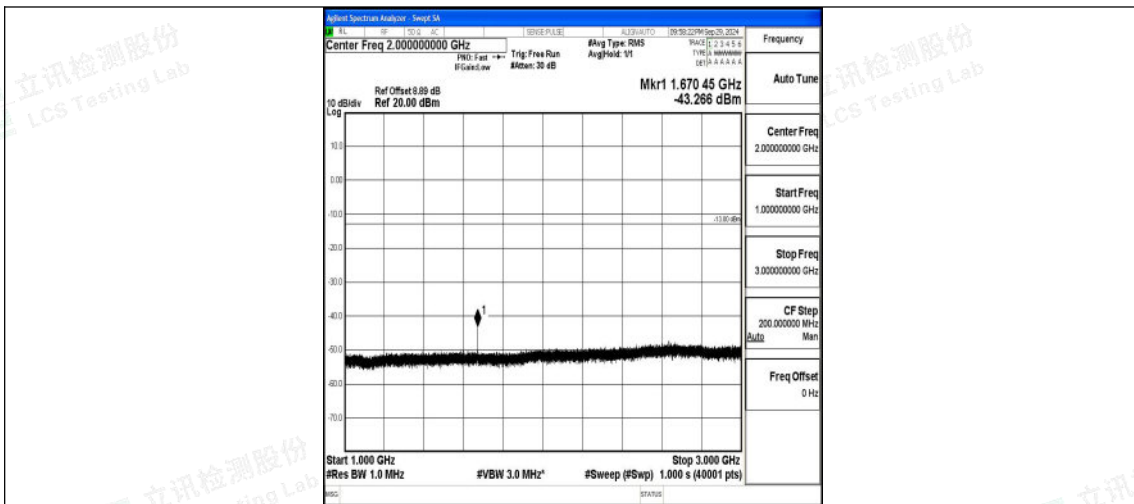

Band5_3MHz_16QAM_20525_1RB#0_0.009~0.15_0.009~0.15

Band5_3MHz_16QAM_20525_1RB#0_0.15~30_0.15~30

Band5_3MHz_16QAM_20525_1RB#0_30~1000_30~1000

Band5_3MHz_16QAM_20525_1RB#0_1000~3000_1000~3000

Band5_3MHz_16QAM_20525_1RB#0_3000~10000_3000~10000