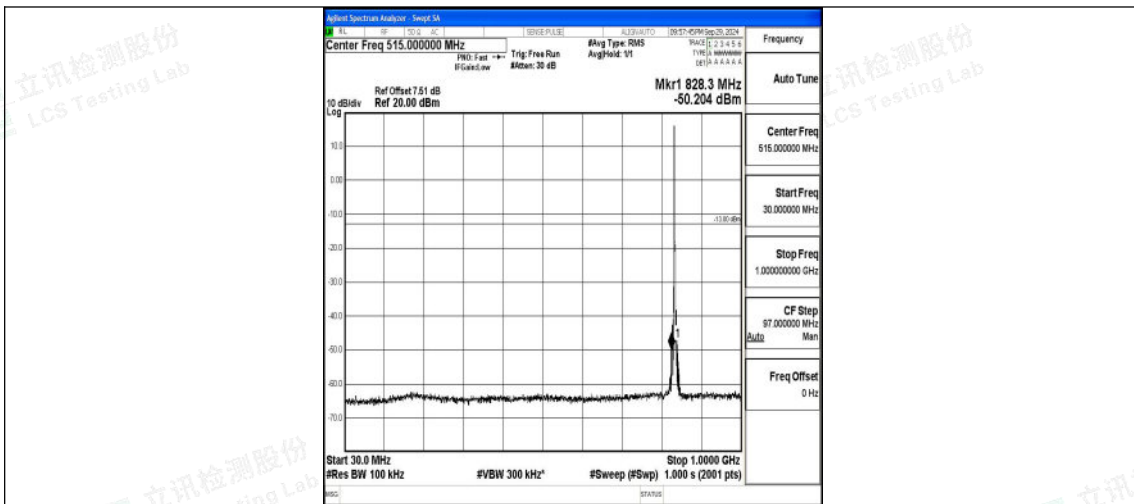

Band5_3MHz_16QAM_20415_1RB#0_1000~3000_1000~3000

Band5_3MHz_16QAM_20415_1RB#0_3000~10000_3000~10000

Band5_3MHz_QPSK_20525_1RB#0_0.009~0.15_0.009~0.15

Band5_3MHz_QPSK_20525_1RB#0_0.15~30_0.15~30

Band5_3MHz_QPSK_20525_1RB#0_30~1000_30~1000