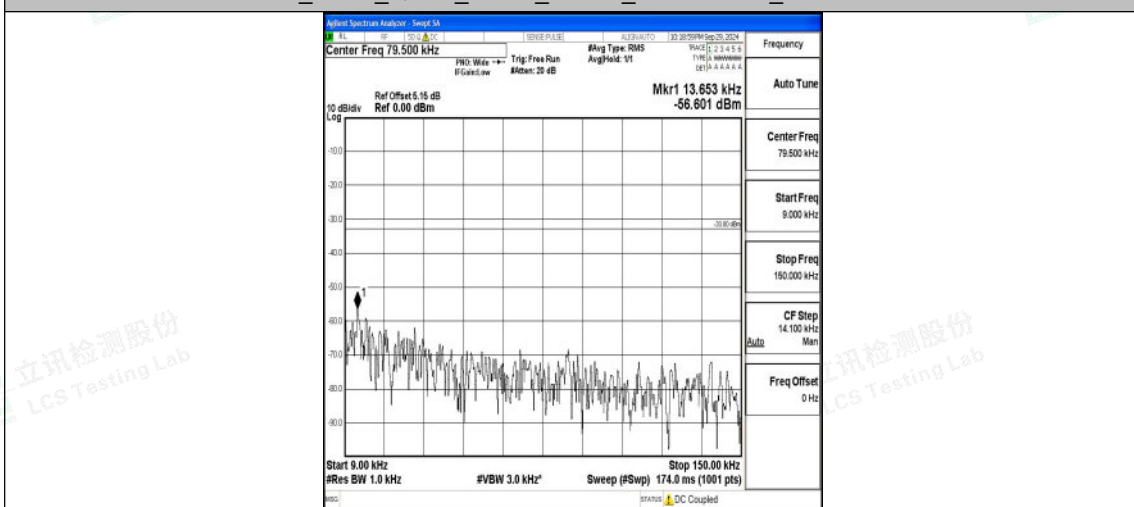

Band5_5MHz_QPSK_20625_1RB#0_0.009~0.15_0.009~0.15

Band5_5MHz_QPSK_20625_1RB#0_0.15~30_0.15~30

Band5_5MHz_QPSK_20625_1RB#0_30~1000_30~1000

Band5_5MHz_QPSK_20625_1RB#0_1000~3000_1000~3000

Band5_5MHz_QPSK_20625_1RB#0_3000~10000_3000~10000