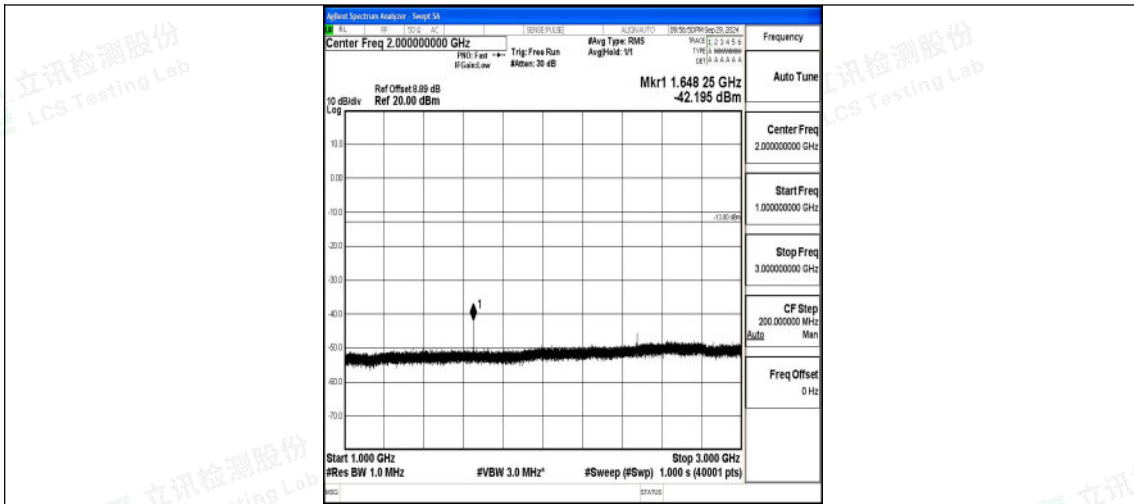

Band5_1.4MHz_16QAM_20643_1RB#0_1000~3000_1000~3000

Band5_1.4MHz_16QAM_20643_1RB#0_3000~10000_3000~10000

Band5_3MHz_QPSK_20415_1RB#0_0.009~0.15_0.009~0.15

Band5_3MHz_QPSK_20415_1RB#0_0.15~30_0.15~30

Band5_3MHz_QPSK_20415_1RB#0_30~1000_30~1000