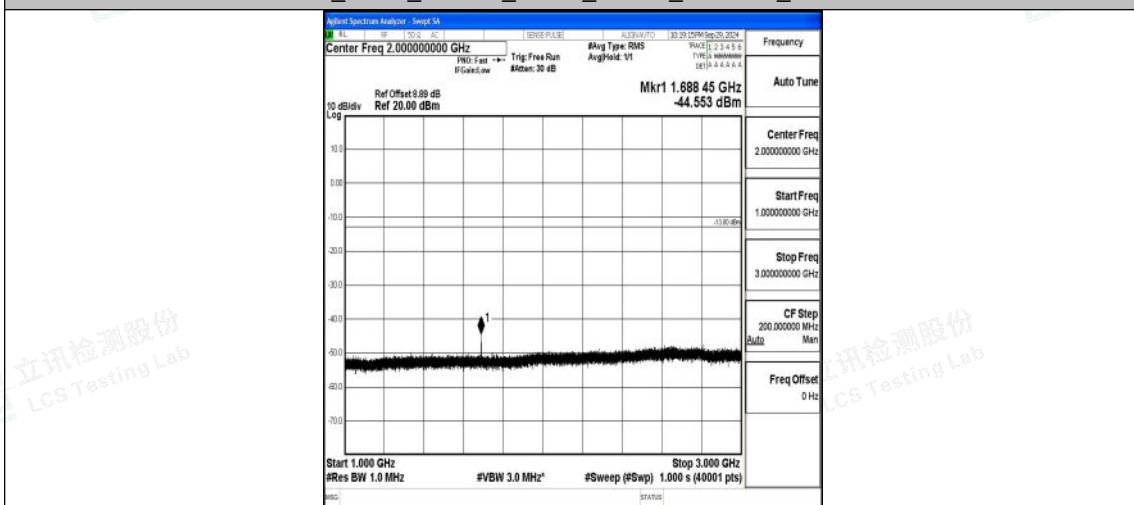

Band5_5MHz_16QAM_20625_1RB#0_0.009~0.15_0.009~0.15

Band5_5MHz_16QAM_20625_1RB#0_0.15~30_0.15~30

Band5_5MHz_16QAM_20625_1RB#0_30~1000_30~1000

Band5_5MHz_16QAM_20625_1RB#0_1000~3000_1000~3000

Band5_5MHz_16QAM_20625_1RB#0_3000~10000_3000~10000