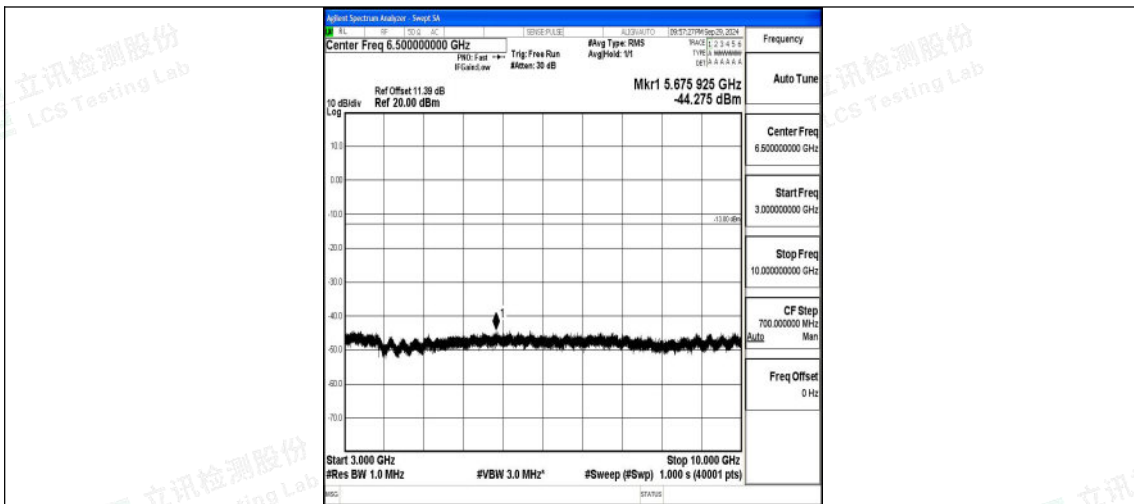

Band5_3MHz_16QAM_20415_1RB#0_3000~10000_3000~10000