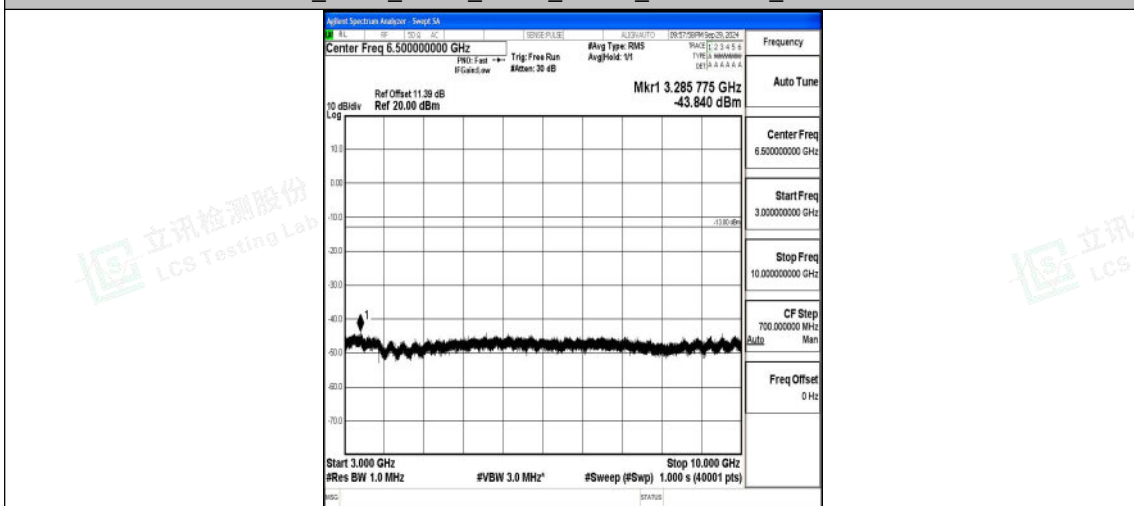

Band5_3MHz_QPSK_20525_1RB#0_3000~10000_3000~10000

Shenzhen LCS Compliance Testing Laboratory Ltd.
Add: 101, 201 Bldg A & 301 Bldg C, Juji Industrial Park Yabianxueziwei, Shajing Street, Baoan District, Shenzhen, 518000, China
Tel: +(86) 0755-82591330 | E-mail: webmaster@lcs-cert.com | Web: www.lcs-cert.com
Scan code to check authenticity