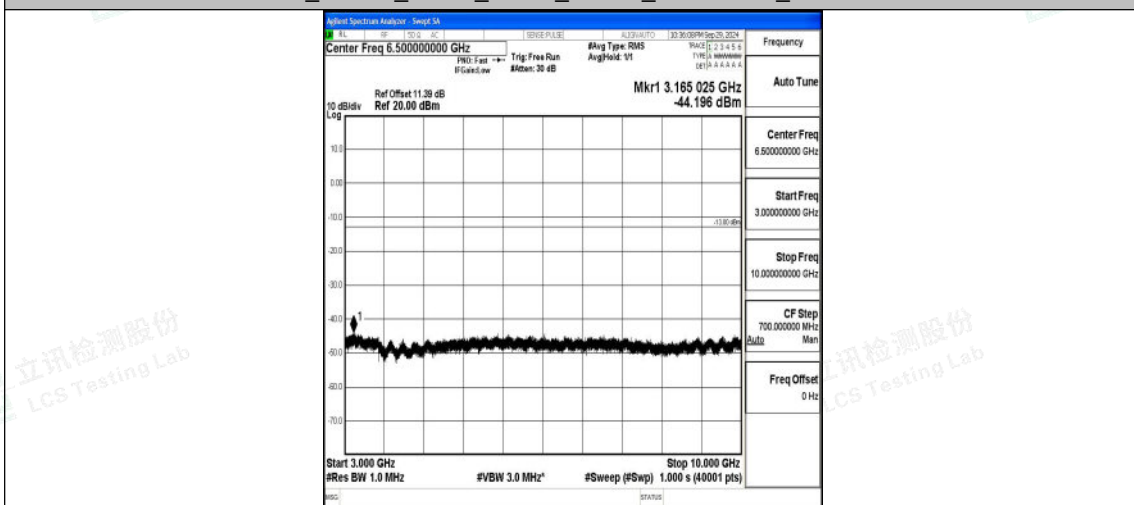

Band5_10MHz_QPSK_20450_1RB#0_3000~10000_3000~10000