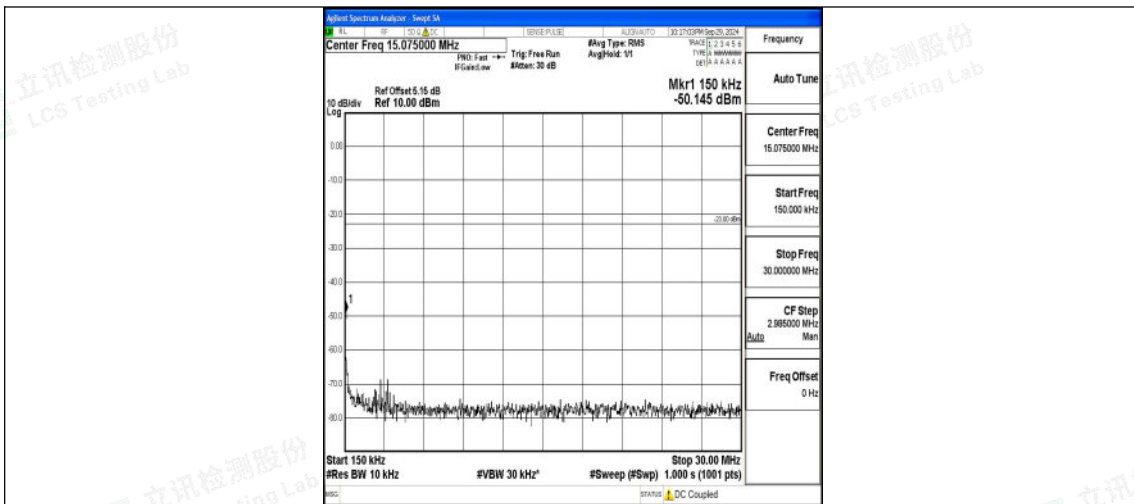

Band5_5MHz_16QAM_20425_1RB#0_0.15~30_0.15~30