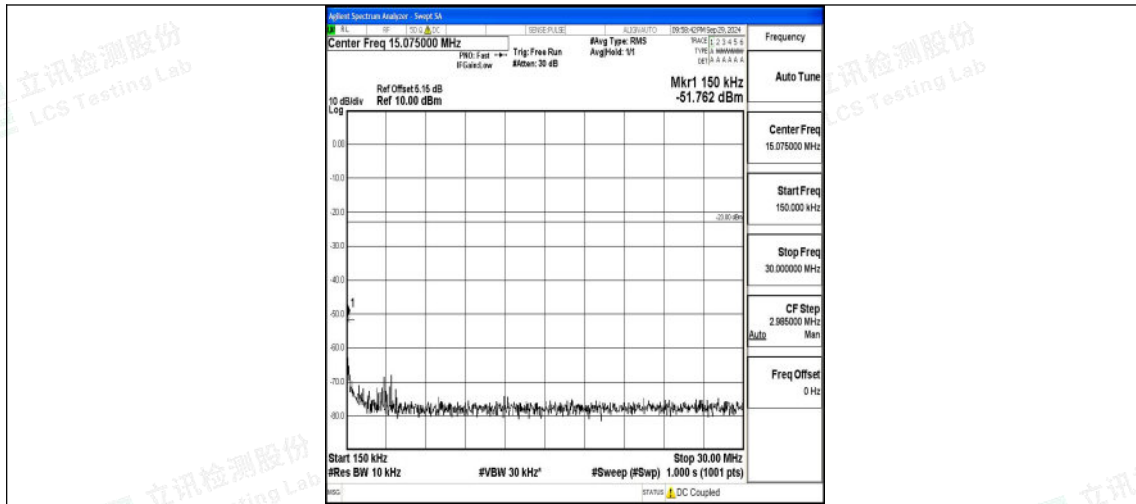

Band5_3MHz_QPSK_20635_1RB#0_0.15~30_0.15~30