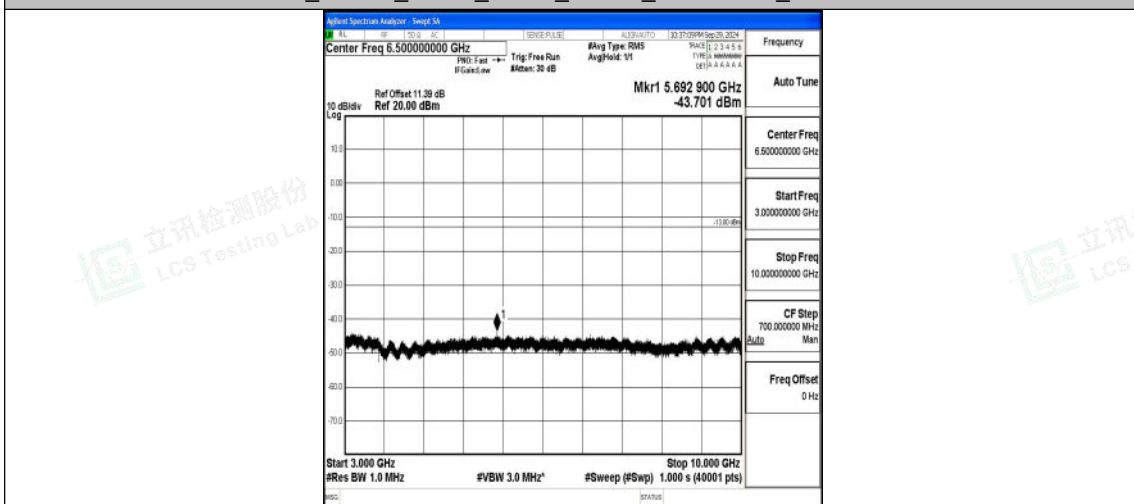

Band5_10MHz_QPSK_20525_1RB#0_3000~10000_3000~10000