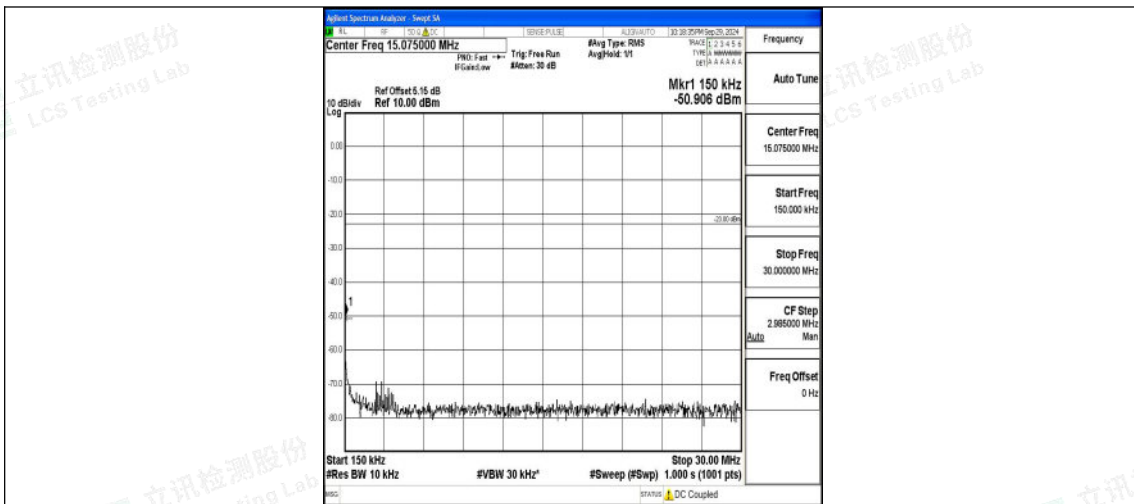

Band5_5MHz_QPSK_20625_1RB#0_0.15~30_0.15~30