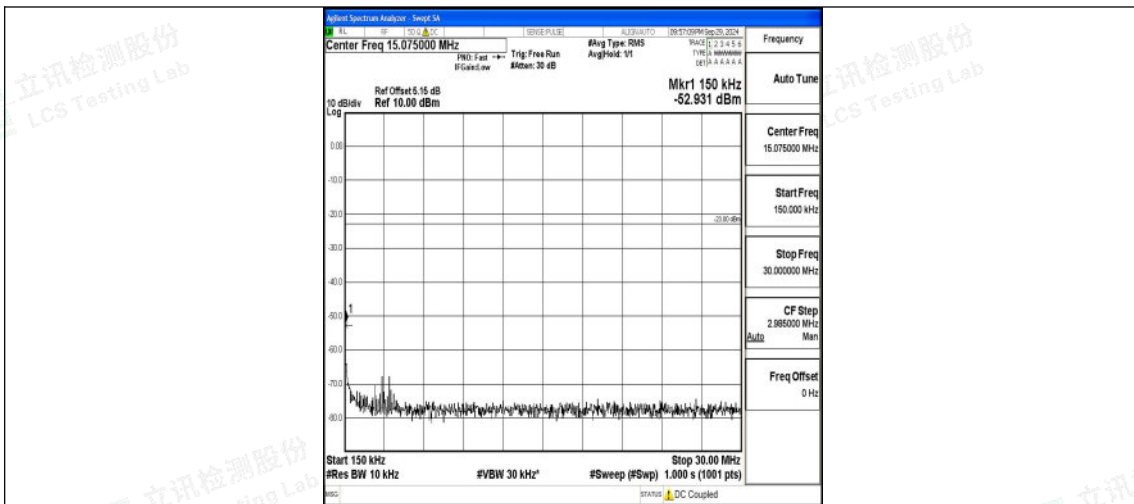

Band5_3MHz_QPSK_20415_1RB#0_1000~3000_1000~3000

Band5_3MHz_QPSK_20415_1RB#0_3000~10000_3000~10000

Band5_3MHz_16QAM_20415_1RB#0_0.009~0.15_0.009~0.15

Band5_3MHz_16QAM_20415_1RB#0_0.15~30_0.15~30

Band5_3MHz_16QAM_20415_1RB#0_30~1000_30~1000