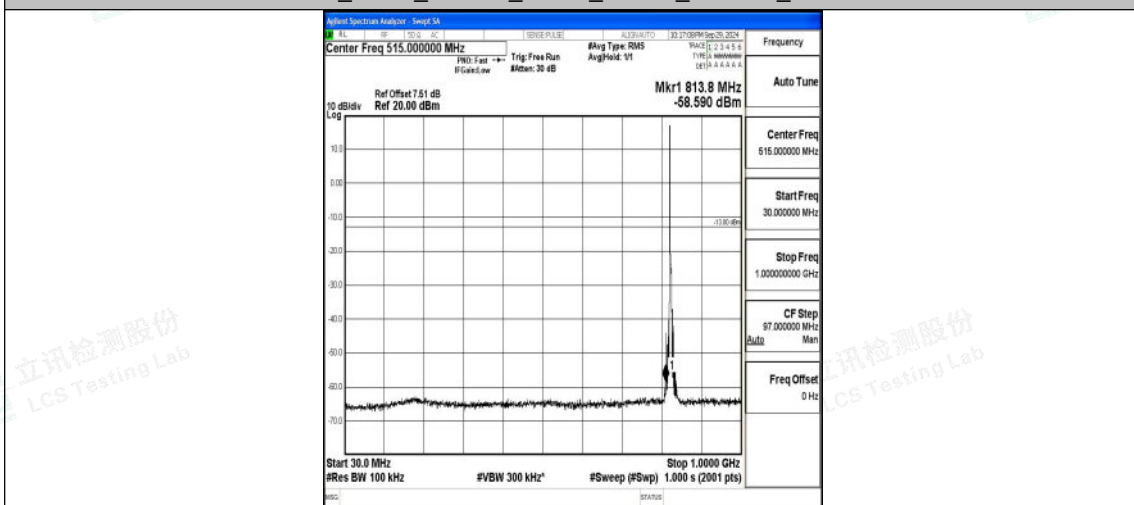

Band5_5MHz_16QAM_20425_1RB#0_30~1000_30~1000