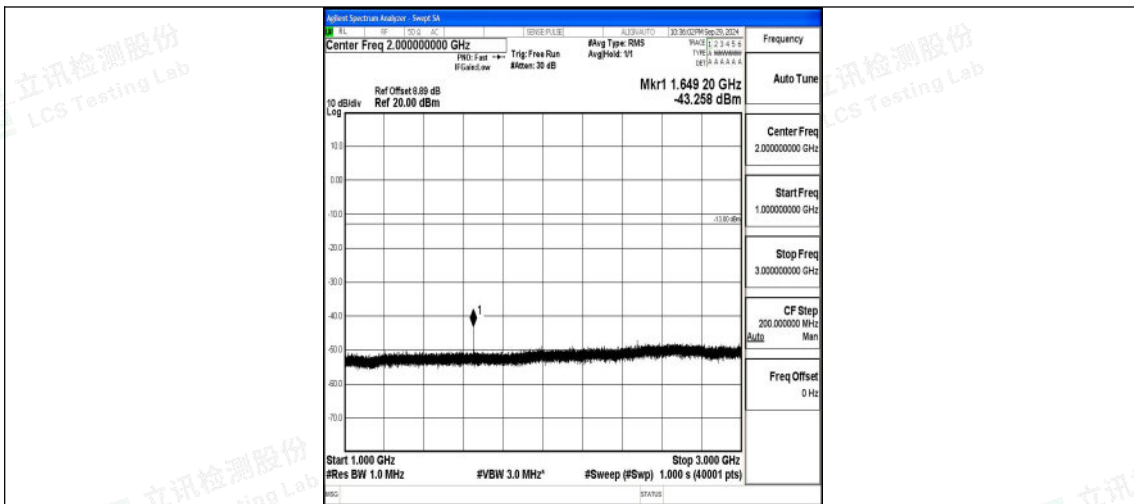

Band5_10MHz_QPSK_20450_1RB#0_0.009~0.15_0.009~0.15

Band5_10MHz_QPSK_20450_1RB#0_0.15~30_0.15~30

Band5_10MHz_QPSK_20450_1RB#0_30~1000_30~1000

Shenzhen LCS Compliance Testing Laboratory Ltd.
 Add: 101, 201 Bldg A & 301 Bldg C, Juji Industrial Park Yabianxueziwei, Shajing Street, Baoan District, Shenzhen, 518000, China
 Tel: +(86) 0755-82591330 | E-mail: webmaster@lcs-cert.com | Web: www.lcs-cert.com
 Scan code to check authenticity