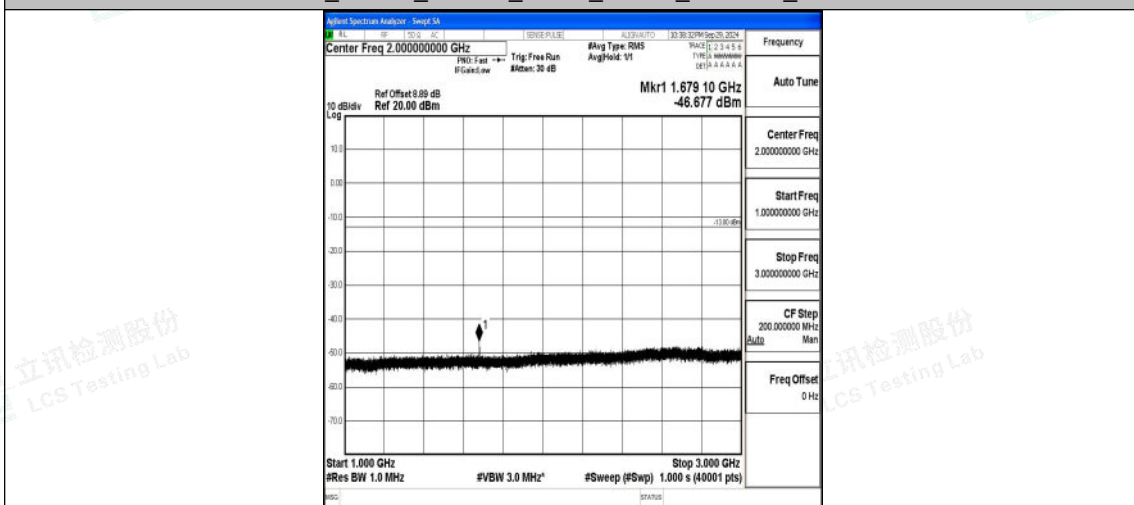

Band5_10MHz_QPSK_20600_1RB#0_1000~3000_1000~3000

Band5_10MHz_QPSK_20600_1RB#0_3000~10000_3000~10000

Band5_10MHz_16QAM_20600_1RB#0_0.009~0.15_0.009~0.15

Band5_10MHz_16QAM_20600_1RB#0_0.15~30_0.15~30

Band5_10MHz_16QAM_20600_1RB#0_30~1000_30~1000