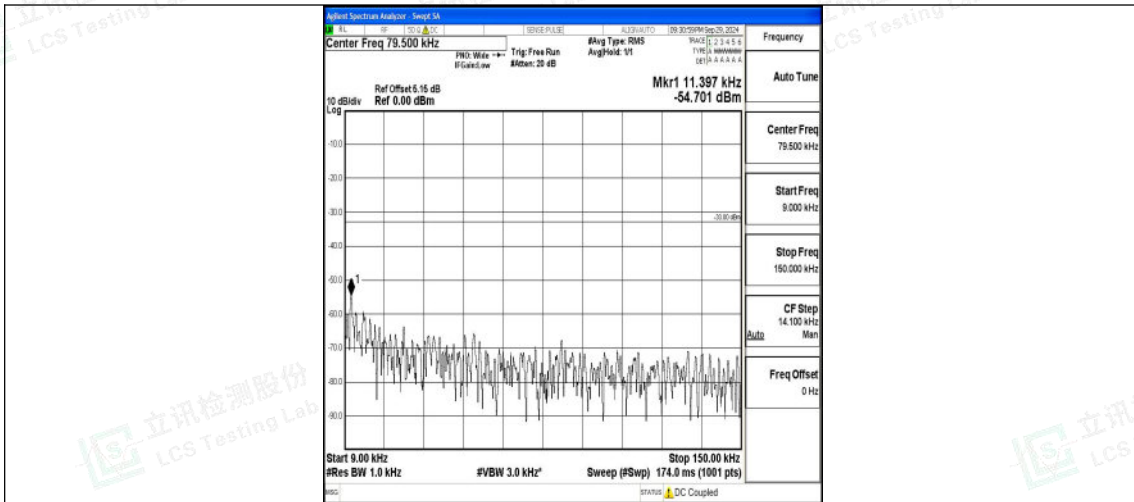

Test Graphs

Band5_1.4MHz_QPSK_20407_1RB#0_0.009~0.15_0.009~0.15