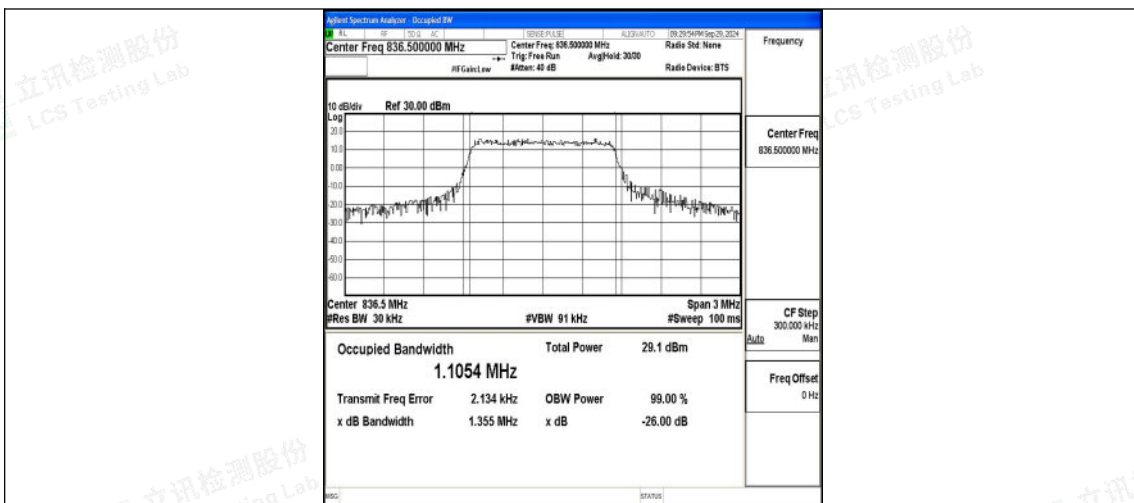

### Test Graphs

Band5-1.4MHz-QPSK-20407-6RB#0-PASS

Band5-1.4MHz-16QAM-20407-6RB#0-PASS

Band5-1.4MHz-QPSK-20525-6RB#0-PASS

Shenzhen LCS Compliance Testing Laboratory Ltd.  
 Add: 101, 201 Bldg A & 301 Bldg C, Juji Industrial Park Yabianxueziwei, Shajing Street, Baoan District, Shenzhen, 518000, China  
 Tel: +(86) 0755-82591330 | E-mail: webmaster@lcs-cert.com | Web: www.lcs-cert.com  
 Scan code to check authenticity