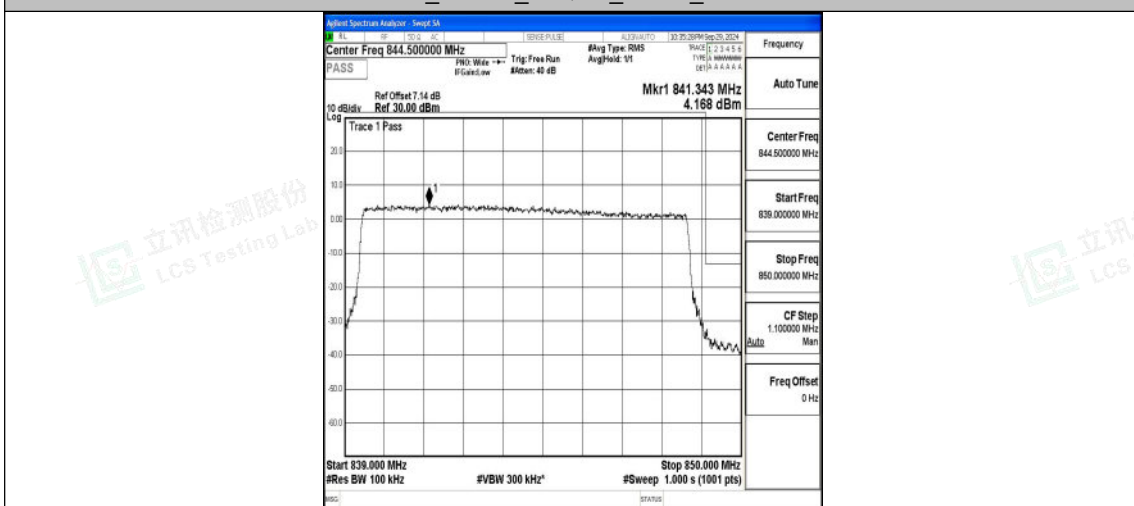

Band5\_5MHz\_QPSK\_20625\_25RB#0

Band5\_5MHz\_16QAM\_20625\_25RB#0

Band5\_10MHz\_QPSK\_20450\_50RB#0

Band5\_10MHz\_16QAM\_20450\_50RB#0

Band5\_10MHz\_QPSK\_20600\_50RB#0