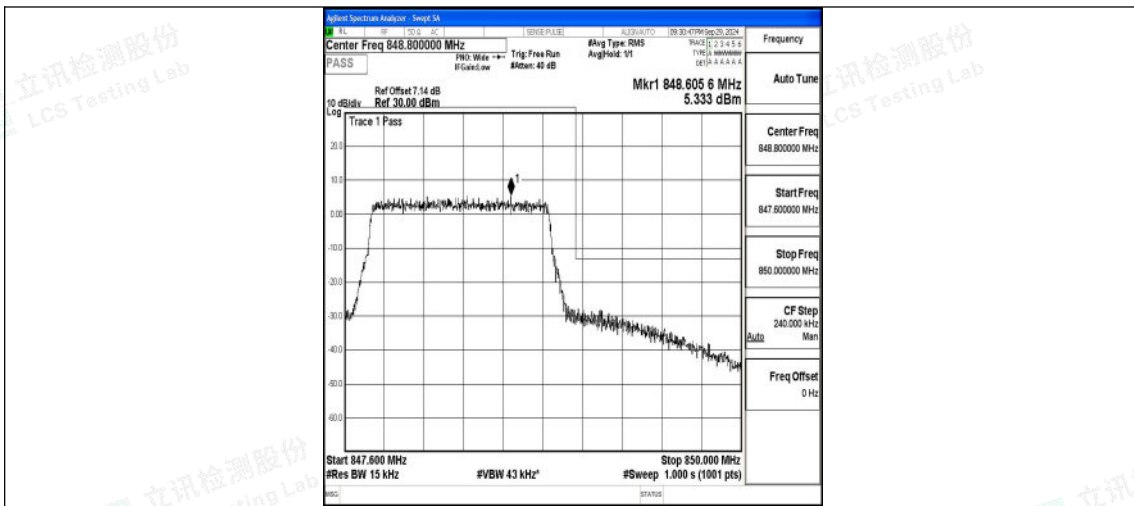

### Test Graphs

Band5\_1.4MHz\_QPSK\_20407\_6RB#0

Band5\_1.4MHz\_16QAM\_20407\_6RB#0

Band5\_1.4MHz\_QPSK\_20643\_6RB#0

Shenzhen LCS Compliance Testing Laboratory Ltd.  
 Add: 101, 201 Bldg A & 301 Bldg C, Juji Industrial Park Yabianxueziwei, Shajing Street, Baoan District, Shenzhen, 518000, China  
 Tel: +(86) 0755-82591330 | E-mail: webmaster@lcs-cert.com | Web: www.lcs-cert.com  
 Scan code to check authenticity