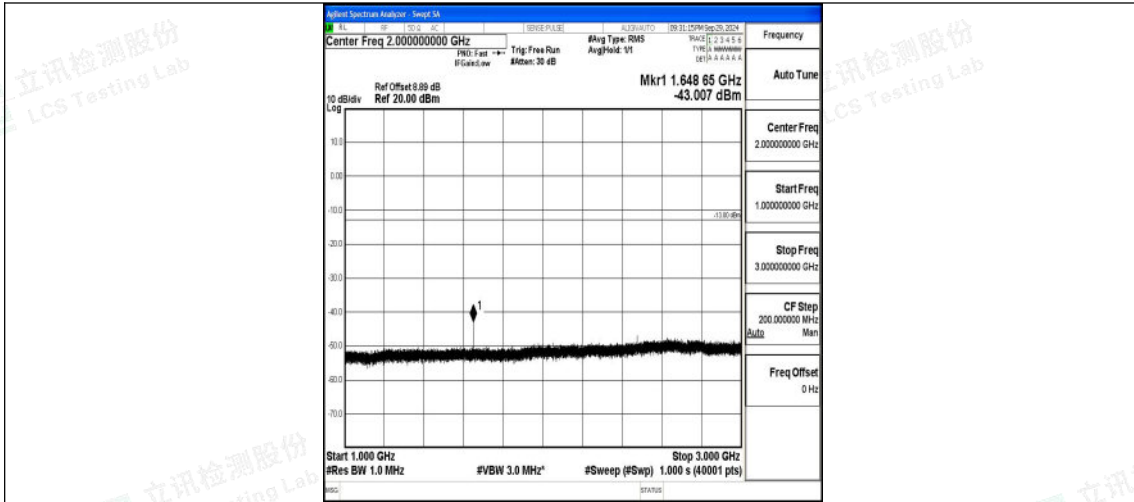

### Test Graphs

Band5\_1.4MHz\_QPSK\_20407\_1RB#0\_0.009~0.15\_0.009~0.15

Band5\_1.4MHz\_QPSK\_20407\_1RB#0\_0.15~30\_0.15~30

Band5\_1.4MHz\_QPSK\_20407\_1RB#0\_30~1000\_30~1000

Band5\_1.4MHz\_QPSK\_20407\_1RB#0\_1000~3000\_1000~3000