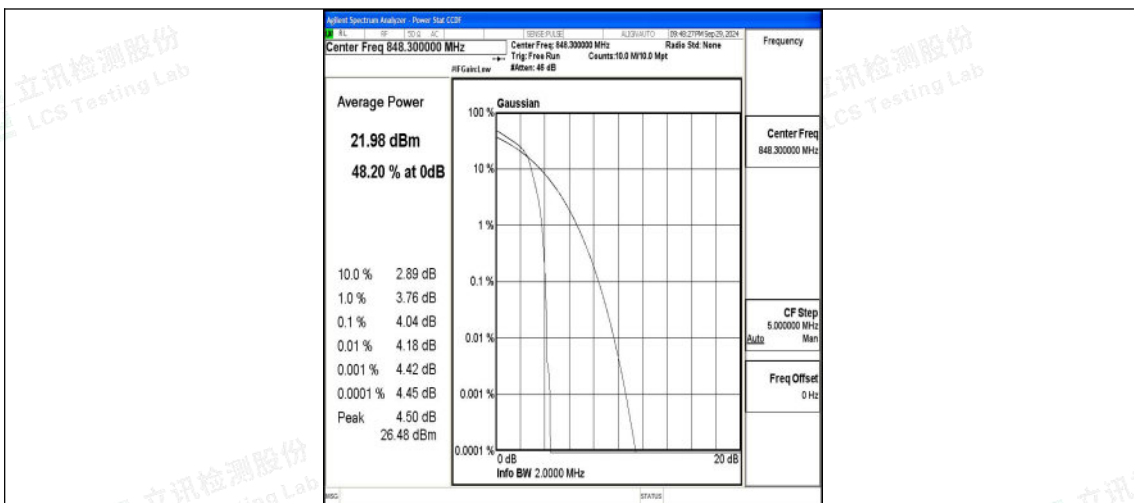

Band5-1.4MHz-QPSK-20525-6RB#0-PASS

Band5-1.4MHz-16QAM-20525-6RB#0-PASS

Band5-1.4MHz-QPSK-20643-1RB#0-PASS

Band5-1.4MHz-16QAM-20643-1RB#0-PASS

Band5-1.4MHz-QPSK-20643-6RB#0-PASS

Band5-1.4MHz-16QAM-20643-6RB#0-PASS