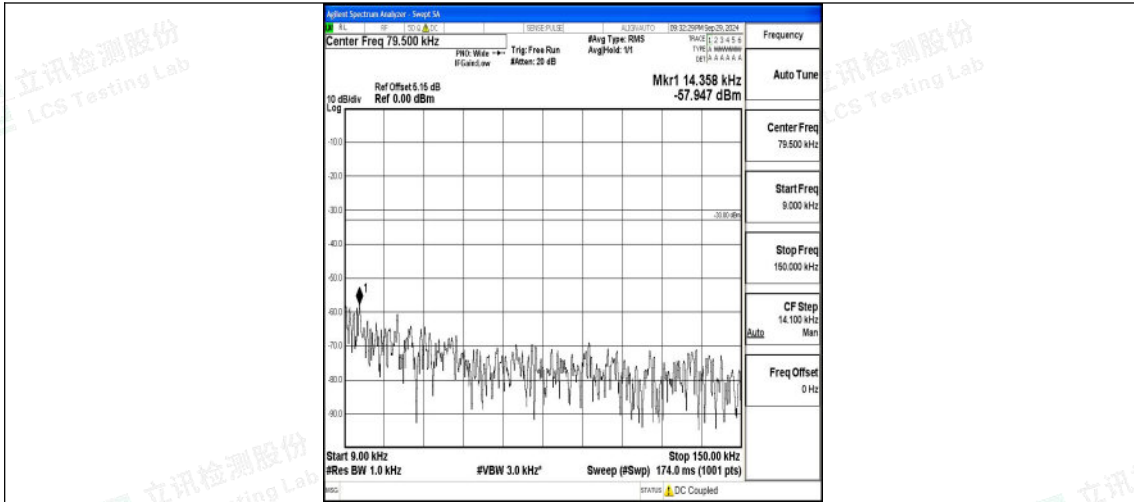

Band5\_1.4MHz\_QPSK\_20525\_1RB#0\_30~1000\_30~1000

Band5\_1.4MHz\_QPSK\_20525\_1RB#0\_1000~3000\_1000~3000

Band5\_1.4MHz\_QPSK\_20525\_1RB#0\_3000~10000\_3000~10000

Band5\_1.4MHz\_16QAM\_20525\_1RB#0\_0.009~0.15\_0.009~0.15