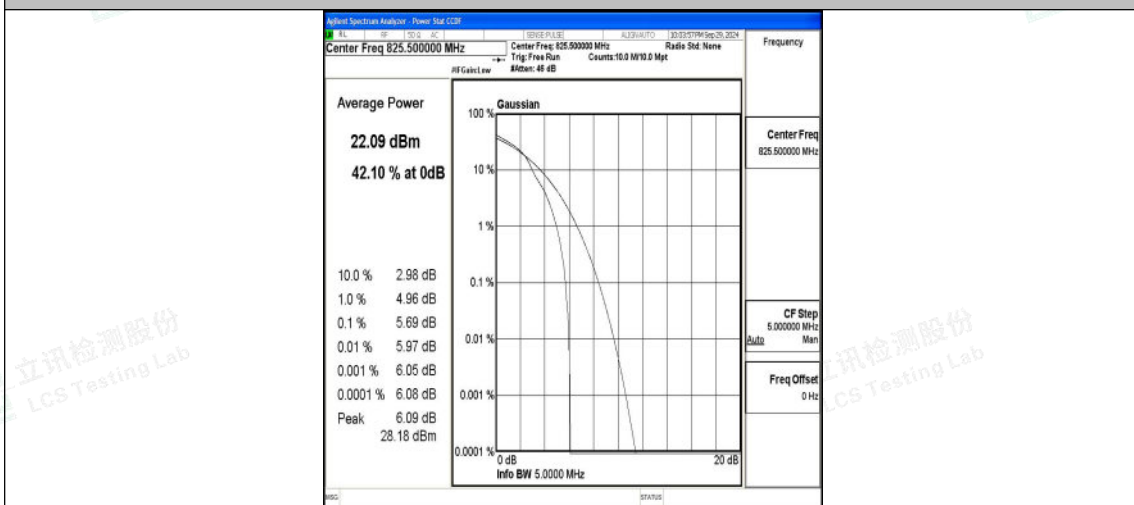

Band5-3MHz-16QAM-20415-1RB#0-PASS