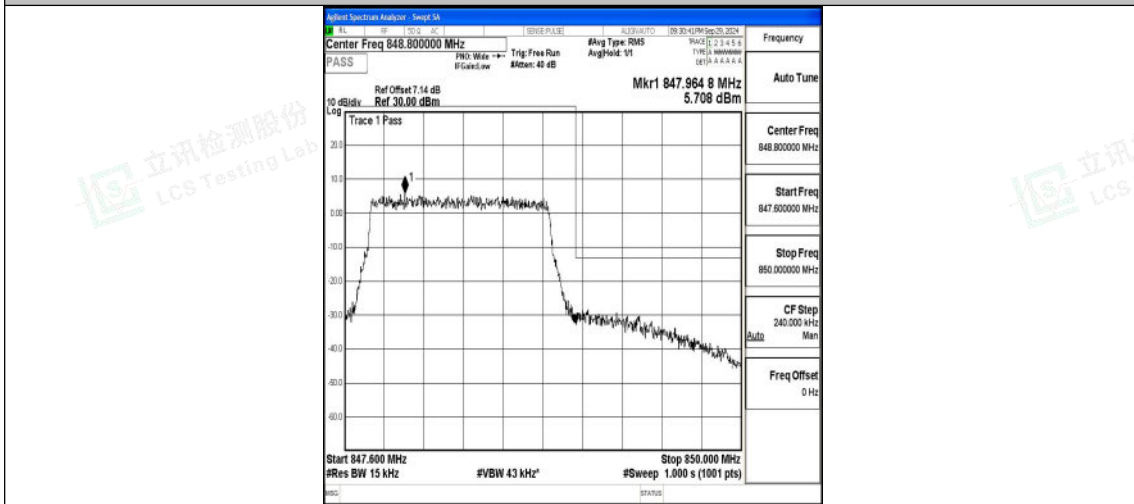

Band5_1.4MHz_QPSK_20643_6RB#0

Shenzhen LCS Compliance Testing Laboratory Ltd.
Add: 101, 201 Bldg A & 301 Bldg C, Juji Industrial Park Yabianxueziwei, Shajing Street, Baoan District, Shenzhen, 518000, China
Tel: +(86) 0755-82591330 | E-mail: webmaster@lcs-cert.com | Web: www.lcs-cert.com
Scan code to check authenticity