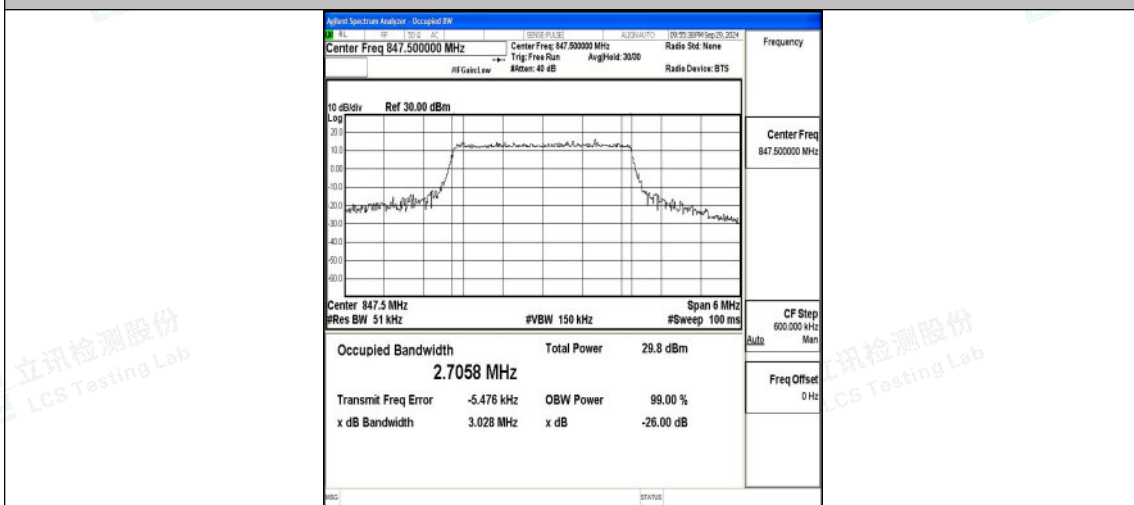

Band5-3MHz-QPSK-20635-15RB#0-PASS