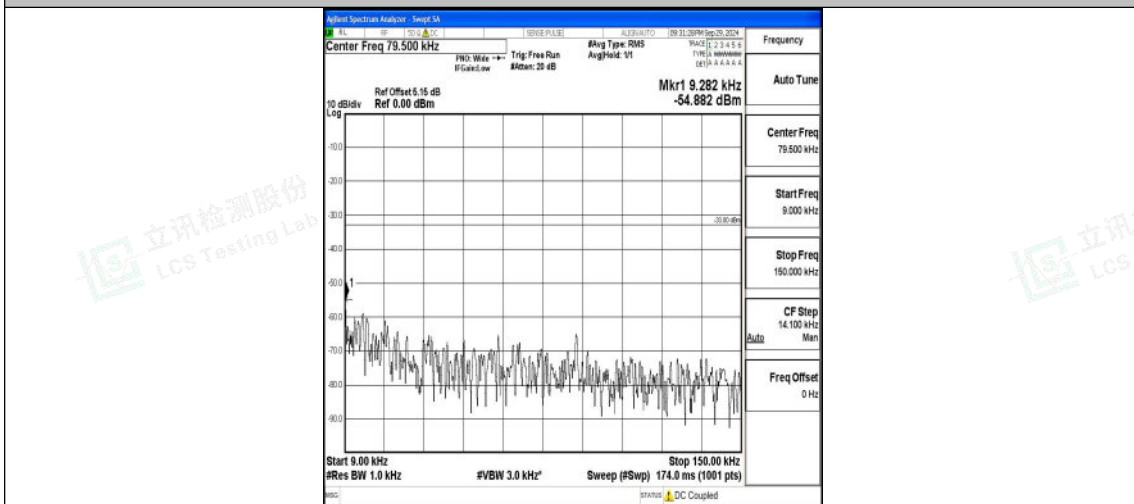

Band5_1.4MHz_16QAM_20407_1RB#0_0.009~0.15_0.009~0.15