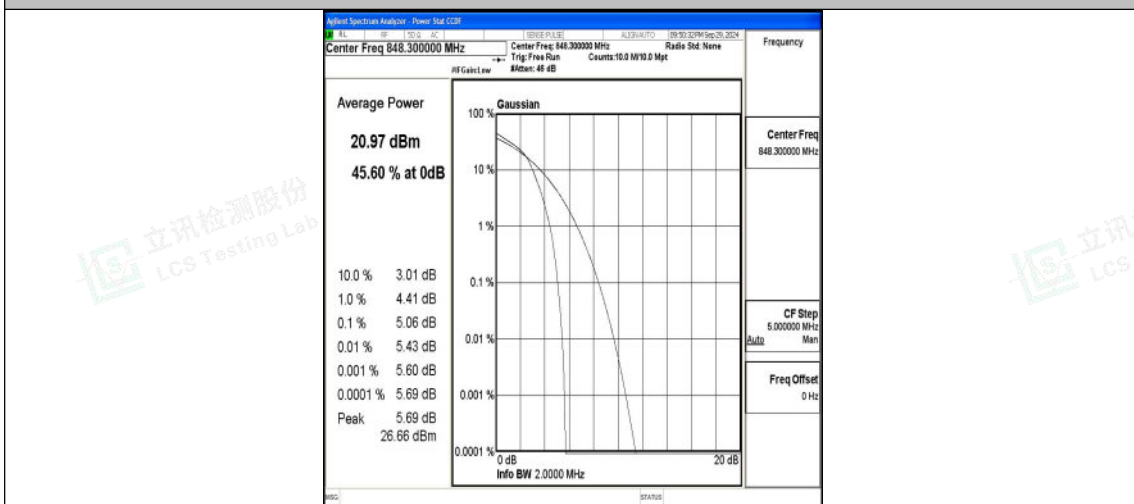

Band5-1.4MHz-QPSK-20525-6RB#0-PASS

Band5-1.4MHz-16QAM-20525-6RB#0-PASS

Band5-1.4MHz-QPSK-20643-1RB#0-PASS

Band5-1.4MHz-16QAM-20643-1RB#0-PASS

Band5-1.4MHz-QPSK-20643-6RB#0-PASS

Band5-1.4MHz-16QAM-20643-6RB#0-PASS