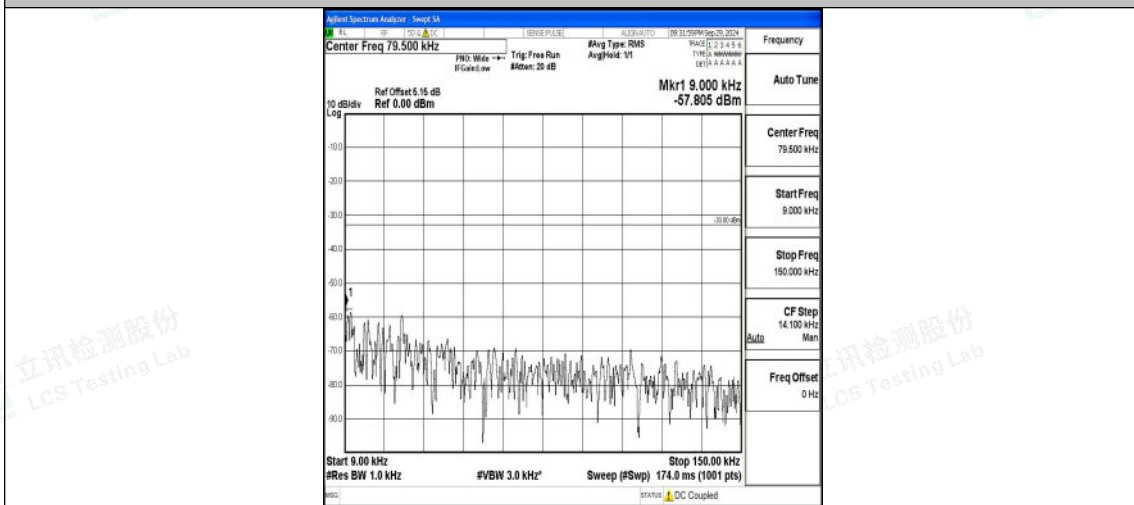

Band5_1.4MHz_QPSK_20525_1RB#0_0.009~0.15_0.009~0.15