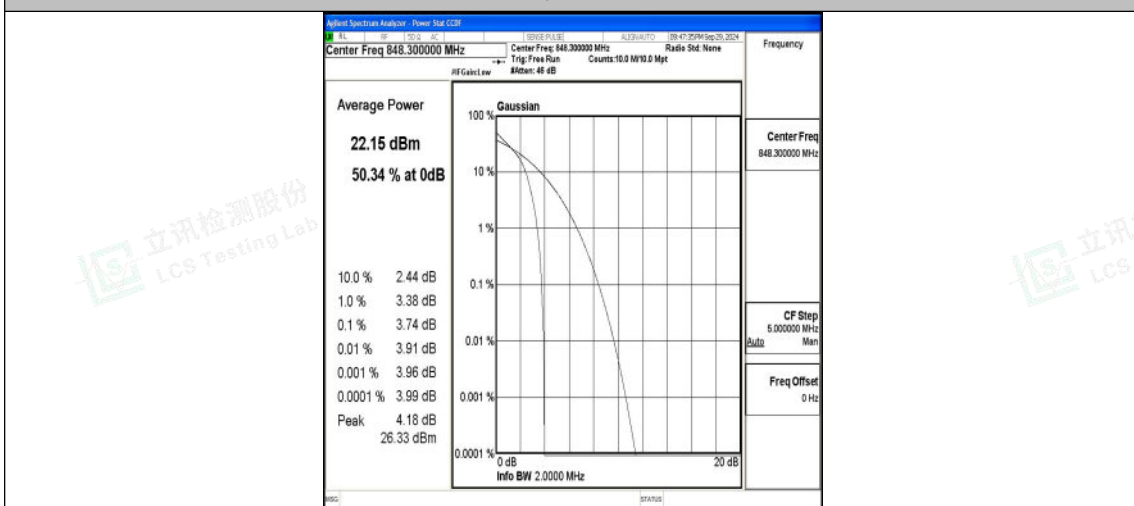

Band5-1.4MHz-QPSK-20643-1RB#0-PASS