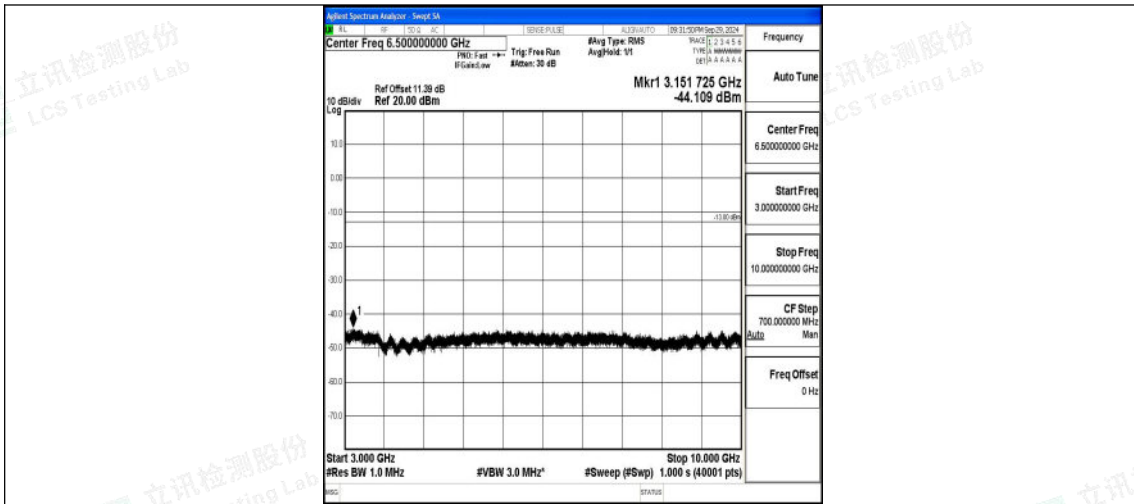

Band5_1.4MHz_16QAM_20407_1RB#0_3000~10000_3000~10000