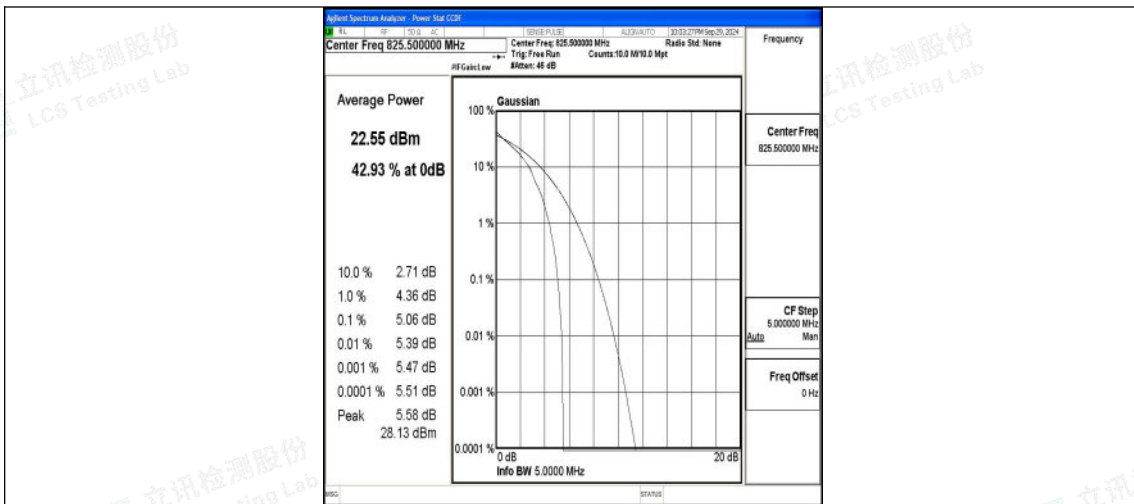

Band5-3MHz-QPSK-20415-1RB#0-PASS