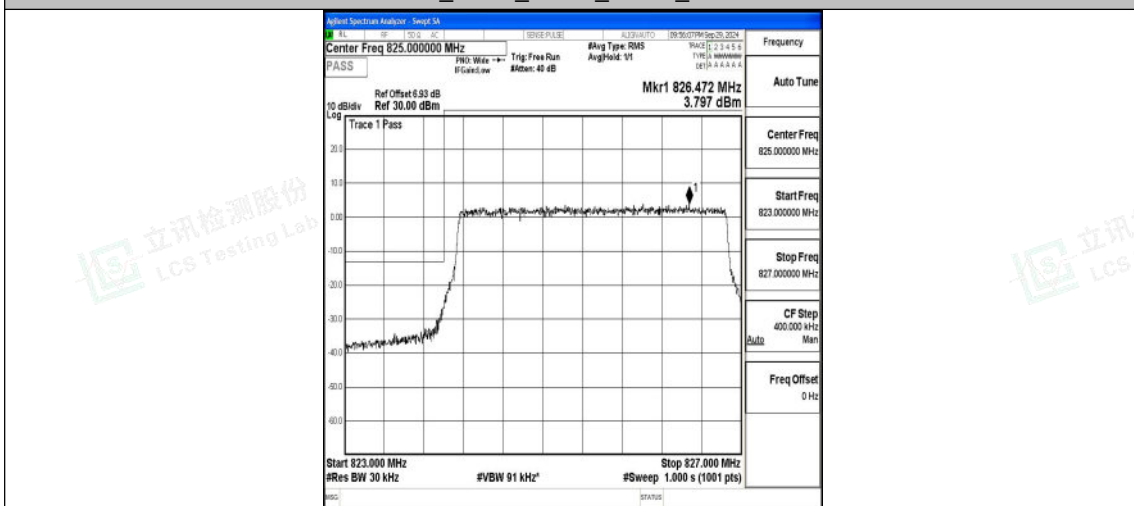

Band5_3MHz_16QAM_20415_15RB#0