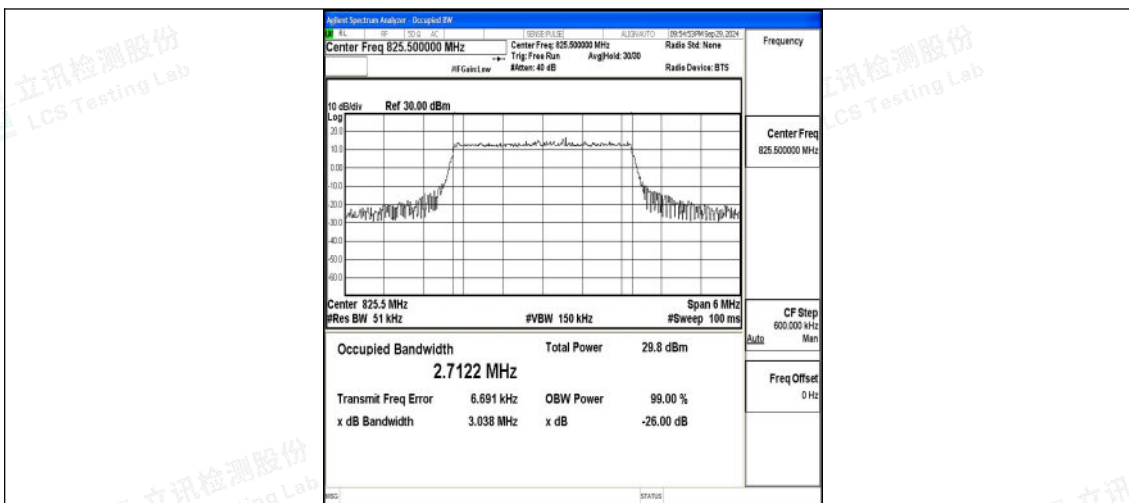

Band5-3MHz-QPSK-20415-15RB#0-PASS