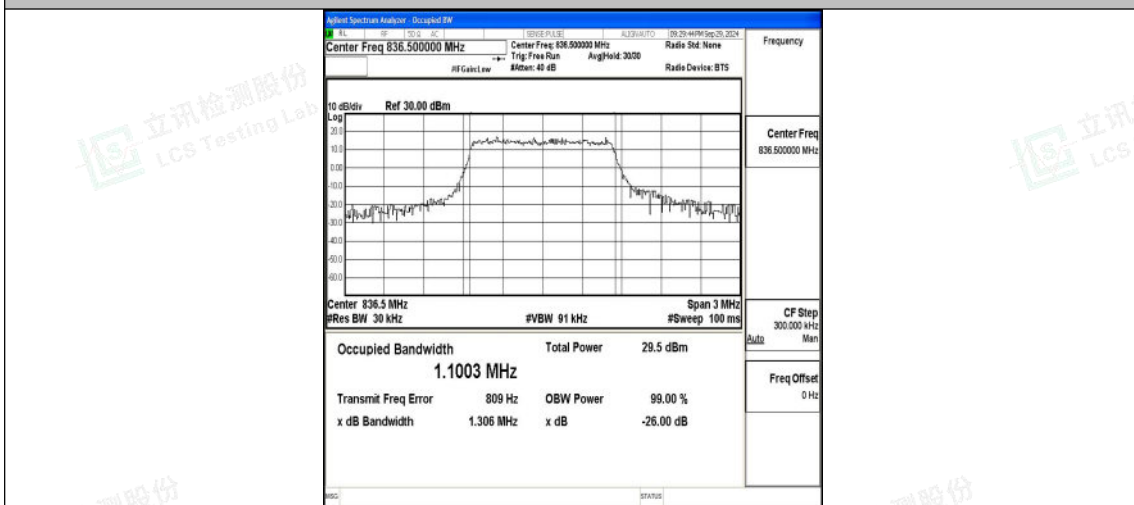

Band5-1.4MHz-QPSK-20525-6RB#0-PASS

Shenzhen LCS Compliance Testing Laboratory Ltd.
Add: 101, 201 Bldg A & 301 Bldg C, Juji Industrial Park Yabianxueziwei, Shajing Street, Baoan District, Shenzhen, 518000, China
Tel: +(86) 0755-82591330 | E-mail: webmaster@lcs-cert.com | Web: www.lcs-cert.com
Scan code to check authenticity