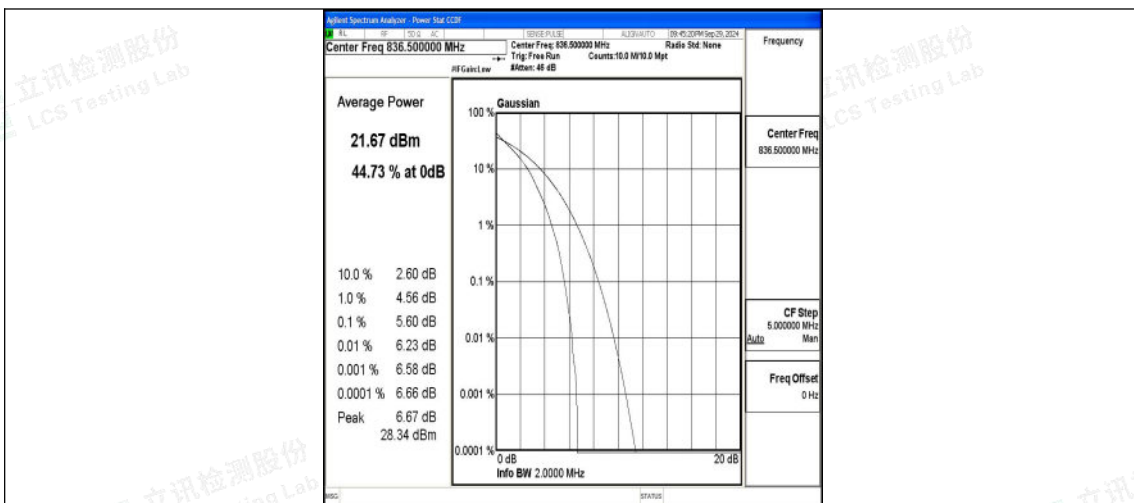

### Test Graphs

Band5-1.4MHz-QPSK-20407-1RB#0-PASS

Band5-1.4MHz-16QAM-20407-1RB#0-PASS

Band5-1.4MHz-QPSK-20407-6RB#0-PASS

Band5-1.4MHz-16QAM-20407-6RB#0-PASS

Band5-1.4MHz-QPSK-20525-1RB#0-PASS

Band5-1.4MHz-16QAM-20525-1RB#0-PASS