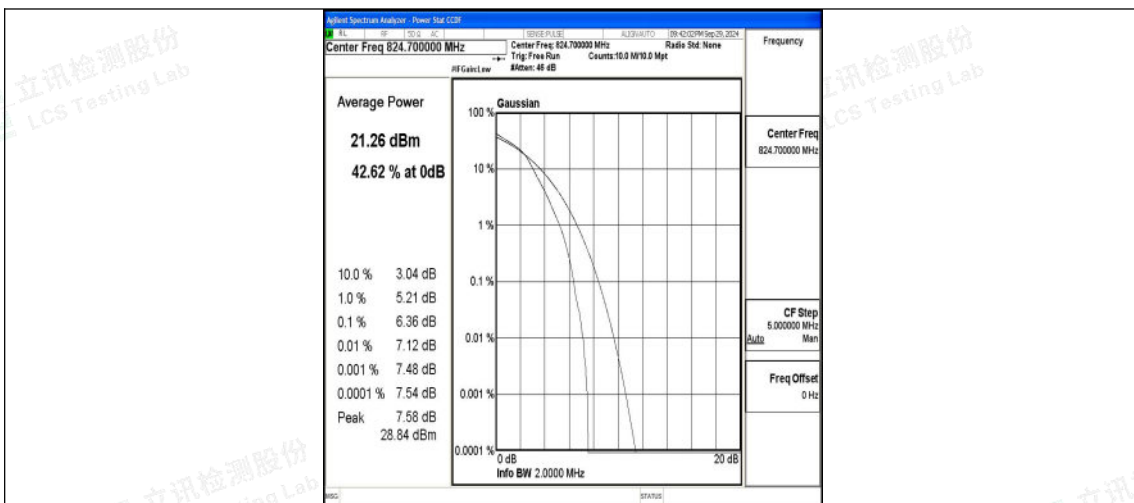

### Test Graphs

Band5-1.4MHz-QPSK-20407-1RB#0-PASS

Band5-1.4MHz-16QAM-20407-1RB#0-PASS

Band5-1.4MHz-QPSK-20407-6RB#0-PASS

Band5-1.4MHz-16QAM-20407-6RB#0-PASS

Band5-1.4MHz-QPSK-20525-1RB#0-PASS

Band5-1.4MHz-16QAM-20525-1RB#0-PASS