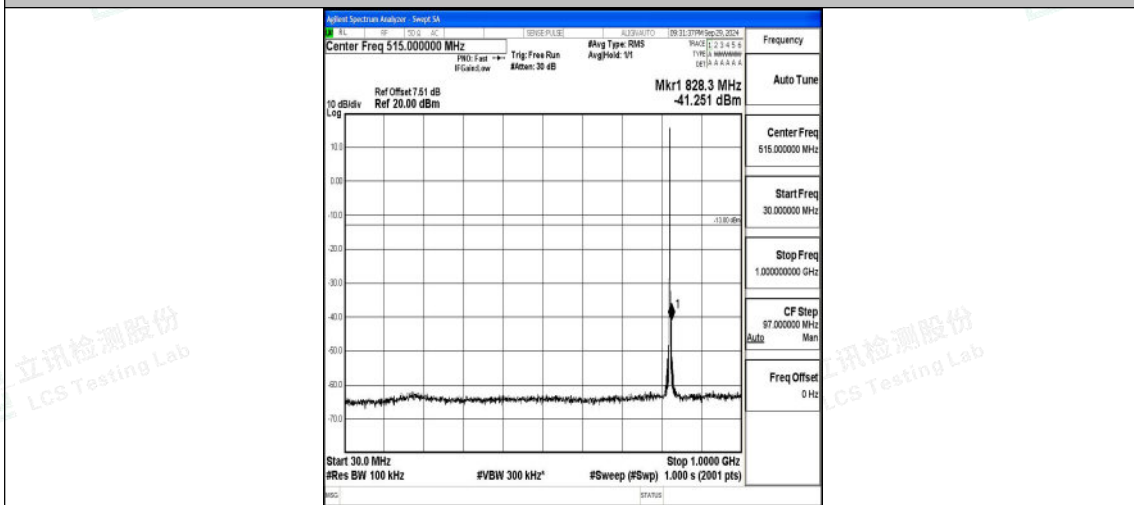

Band5_1.4MHz_16QAM_20407_1RB#0_30~1000_30~1000