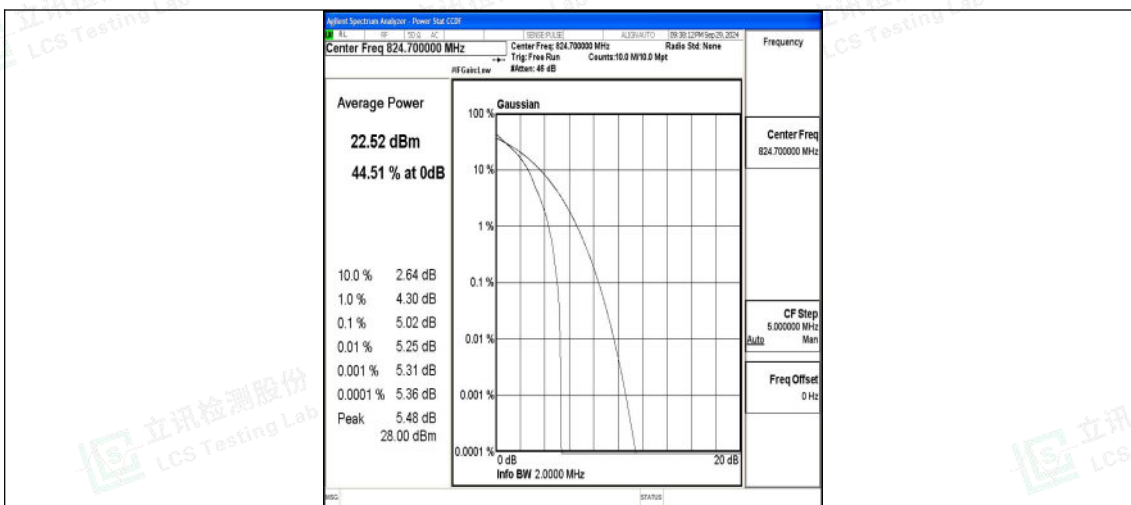

Test Graphs

Band5-1.4MHz-QPSK-20407-1RB#0-PASS