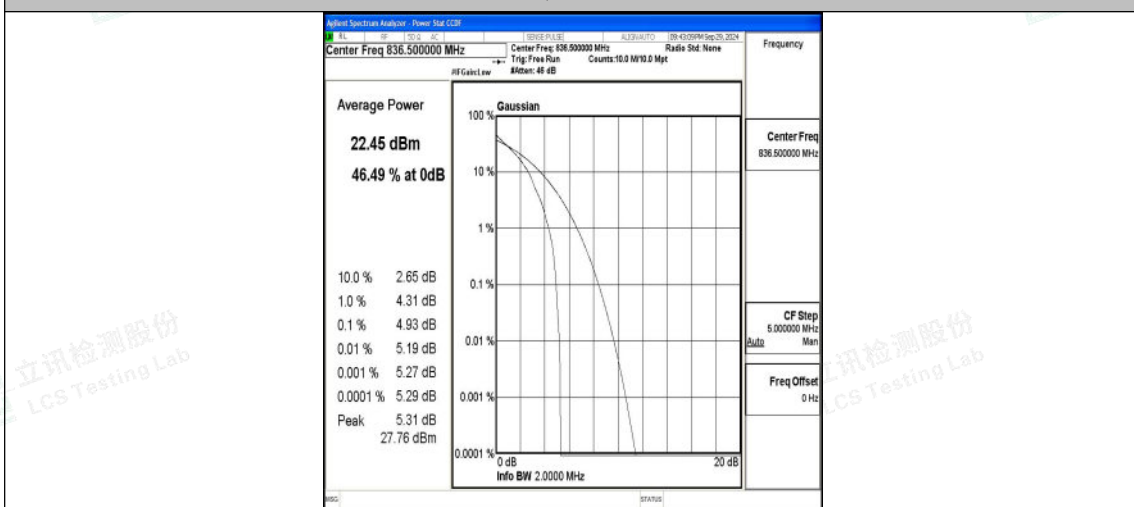

### Test Graphs

Band5-1.4MHz-QPSK-20407-1RB#0-PASS

Band5-1.4MHz-16QAM-20407-1RB#0-PASS

Band5-1.4MHz-QPSK-20407-6RB#0-PASS

Band5-1.4MHz-16QAM-20407-6RB#0-PASS

Band5-1.4MHz-QPSK-20525-1RB#0-PASS

Band5-1.4MHz-16QAM-20525-1RB#0-PASS