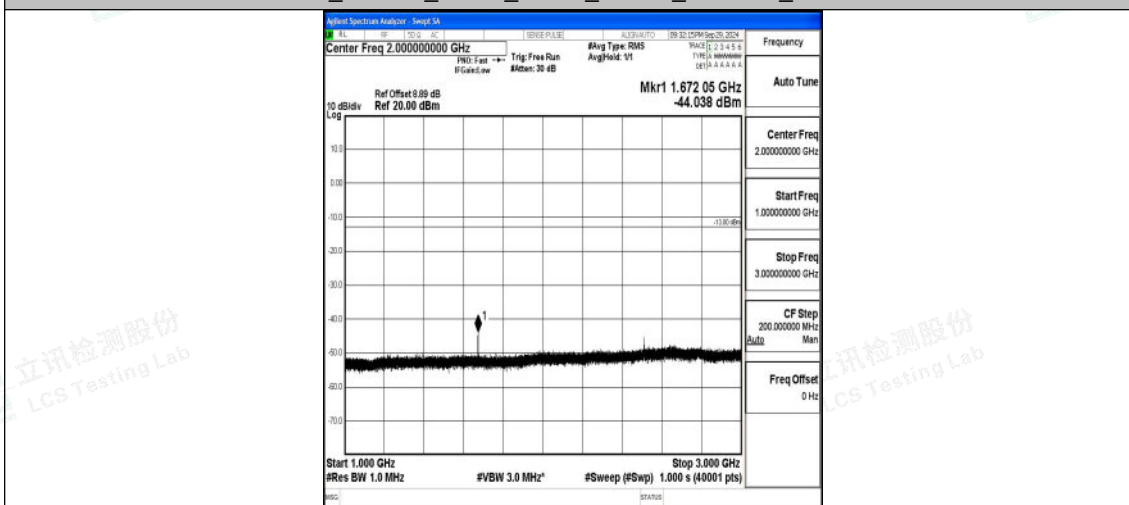

Band5_1.4MHz_QPSK_20525_1RB#0_1000~3000_1000~3000