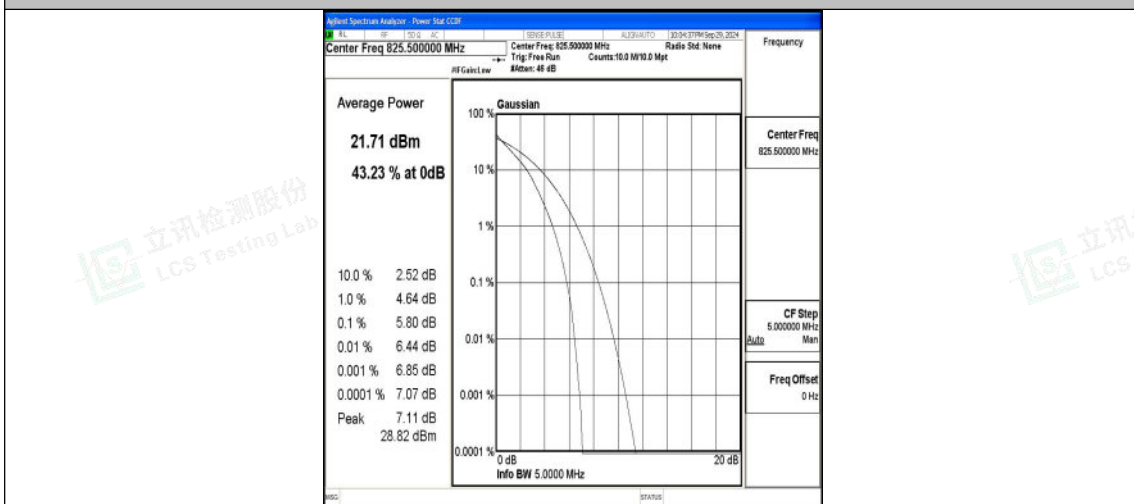

Band5-3MHz-QPSK-20415-15RB#0-PASS