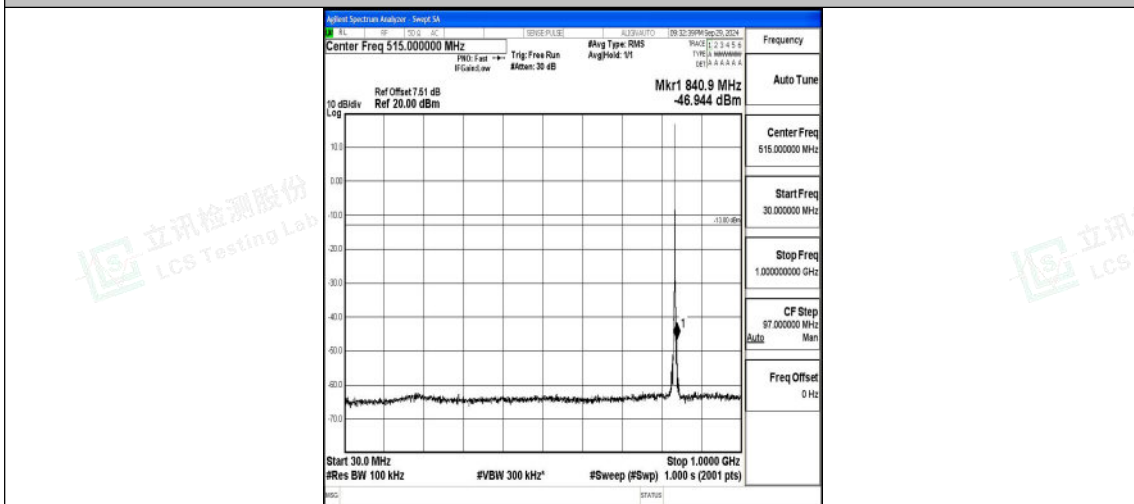

Band5_1.4MHz_16QAM_20525_1RB#0_30~1000_30~1000