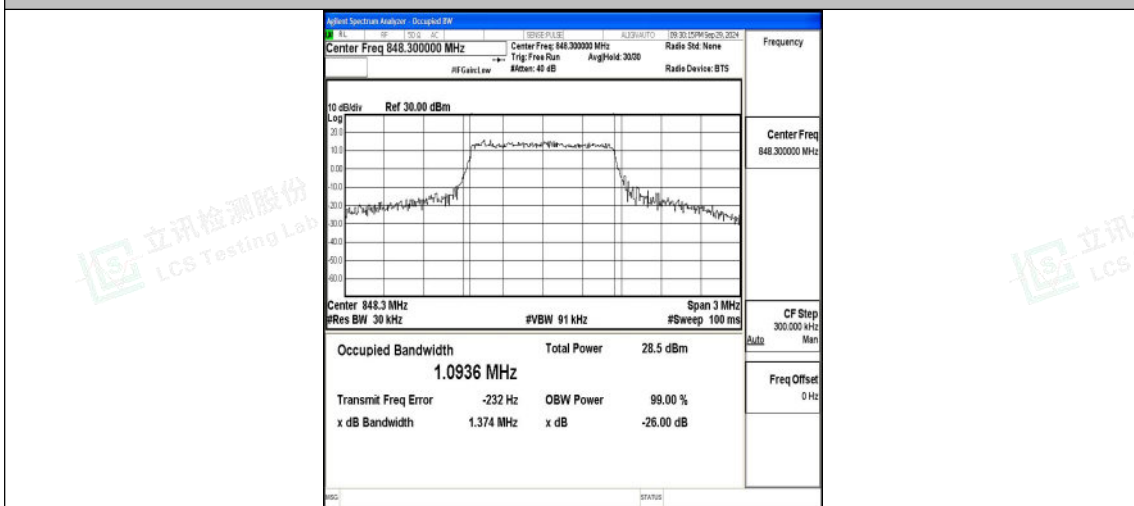

Band5-1.4MHz-16QAM-20643-6RB#0-PASS