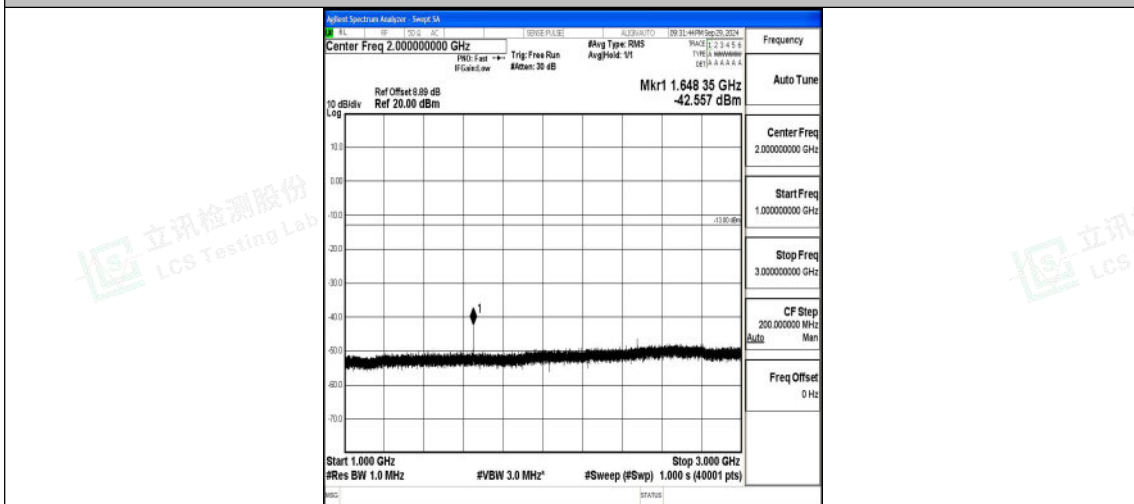

Band5_1.4MHz_16QAM_20407_1RB#0_1000~3000_1000~3000