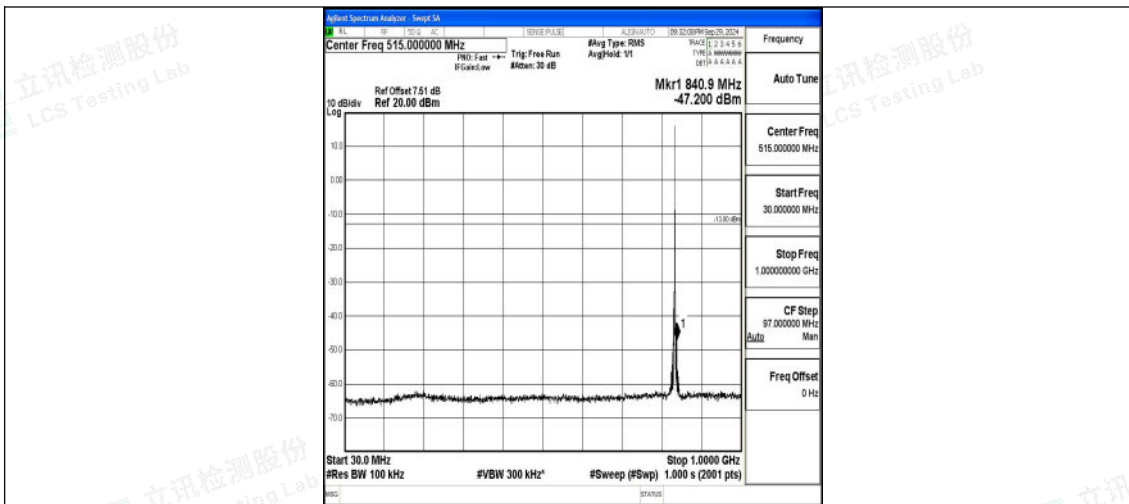

Band5\_1.4MHz\_16QAM\_20407\_1RB#0\_1000~3000\_1000~3000

Band5\_1.4MHz\_16QAM\_20407\_1RB#0\_3000~10000\_3000~10000

Band5\_1.4MHz\_QPSK\_20525\_1RB#0\_0.009~0.15\_0.009~0.15

Band5\_1.4MHz\_QPSK\_20525\_1RB#0\_0.15~30\_0.15~30