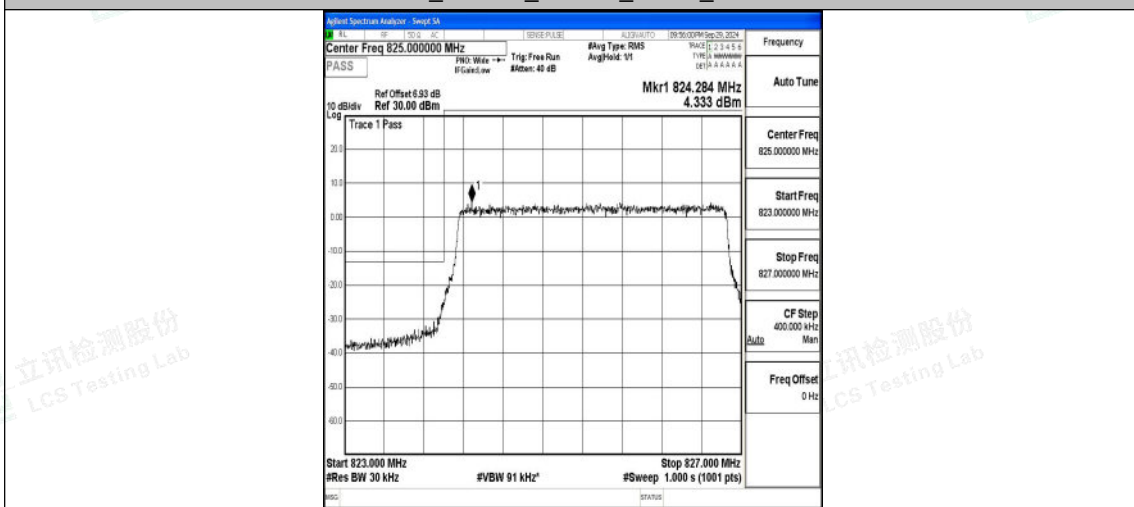

Band5_3MHz_QPSK_20415_15RB#0