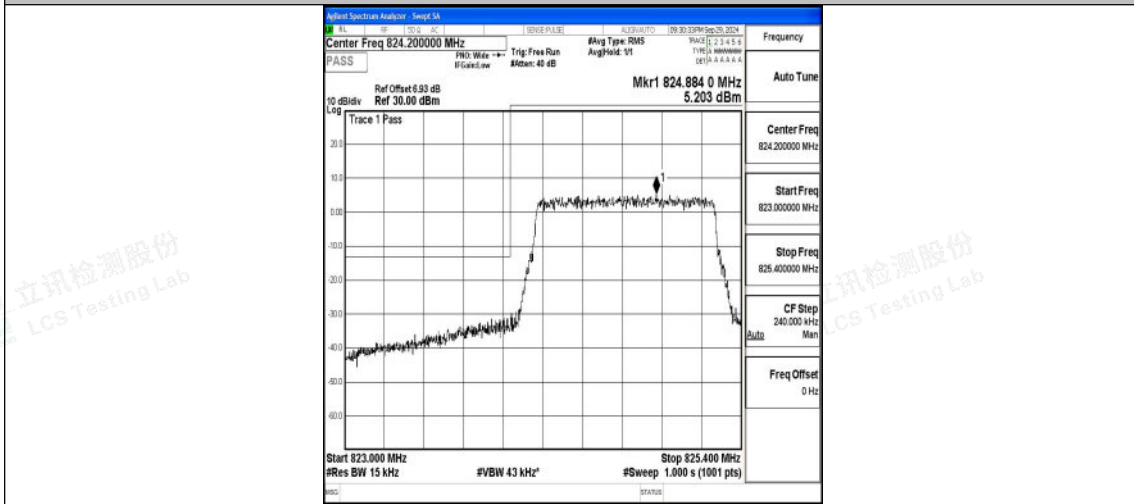

Band5_1.4MHz_16QAM_20407_6RB#0