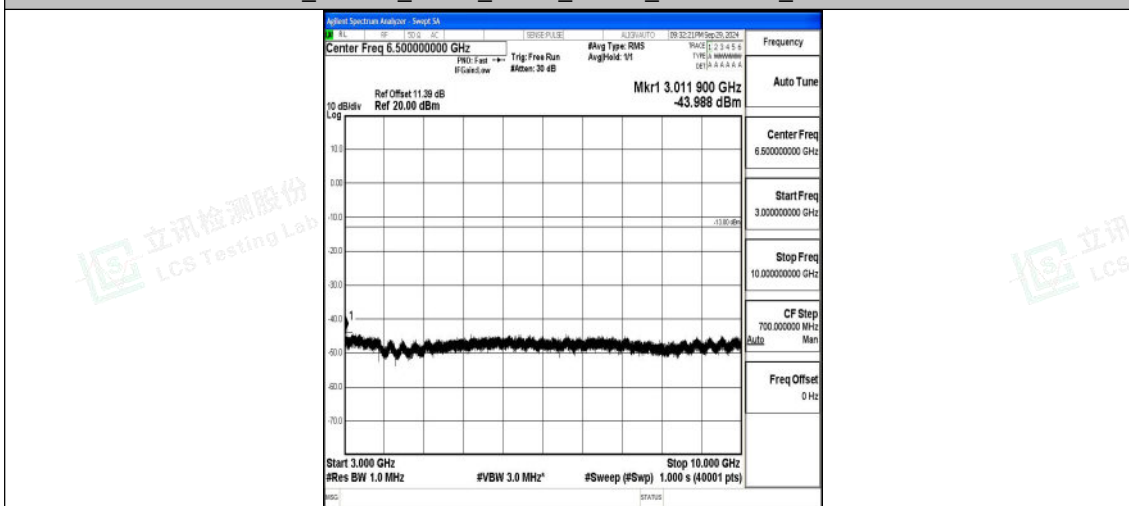

Band5_1.4MHz_QPSK_20525_1RB#0_3000~10000_3000~10000