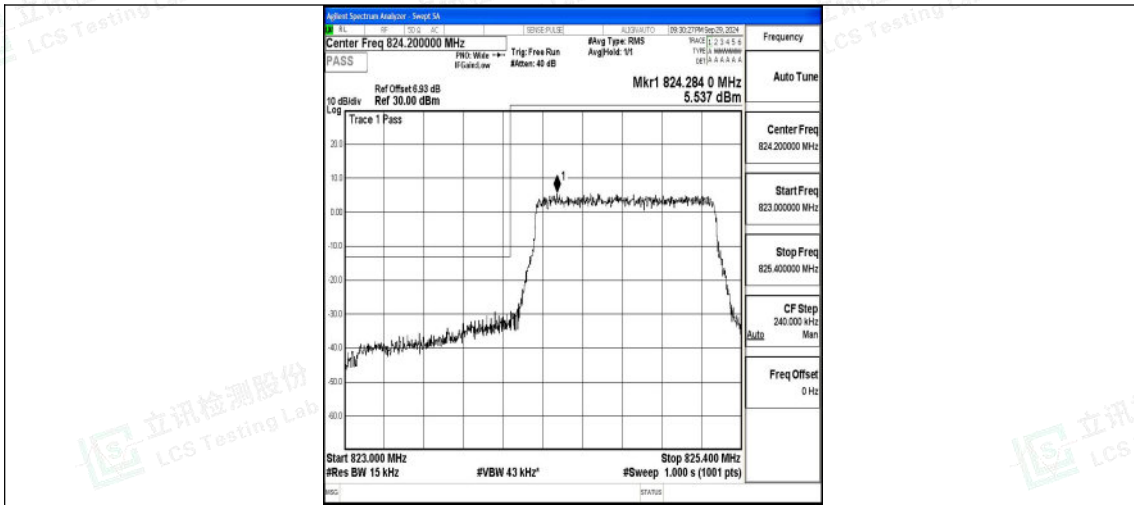

Test Graphs

Band5_1.4MHz_QPSK_20407_6RB#0