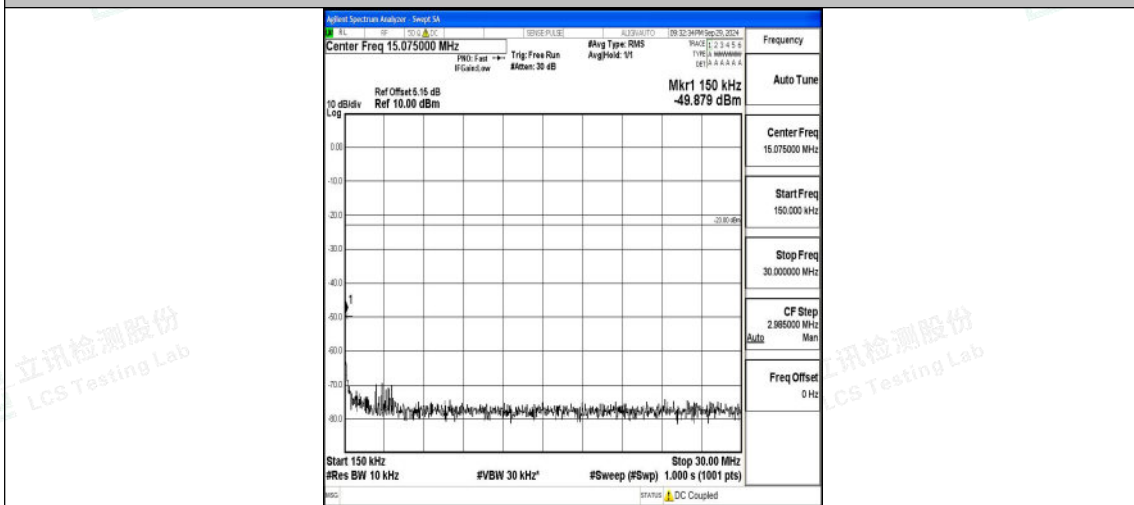

Band5\_1.4MHz\_QPSK\_20525\_1RB#0\_30~1000\_30~1000

Band5\_1.4MHz\_QPSK\_20525\_1RB#0\_1000~3000\_1000~3000

Band5\_1.4MHz\_QPSK\_20525\_1RB#0\_3000~10000\_3000~10000

Band5\_1.4MHz\_16QAM\_20525\_1RB#0\_0.009~0.15\_0.009~0.15