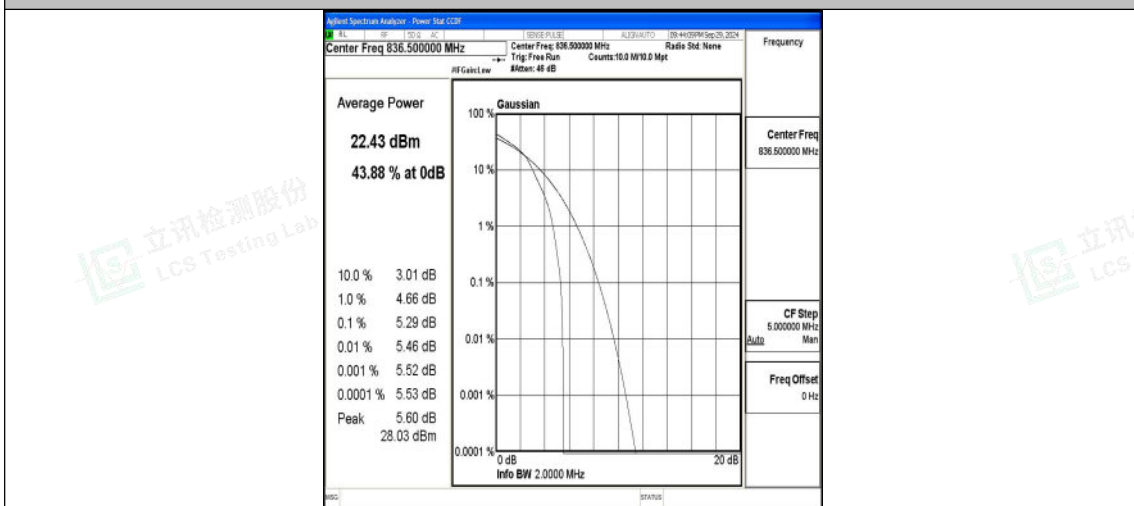

### Test Graphs

Band5-1.4MHz-QPSK-20407-1RB#0-PASS

Band5-1.4MHz-16QAM-20407-1RB#0-PASS

Band5-1.4MHz-QPSK-20407-6RB#0-PASS

Band5-1.4MHz-16QAM-20407-6RB#0-PASS

Band5-1.4MHz-QPSK-20525-1RB#0-PASS

Band5-1.4MHz-16QAM-20525-1RB#0-PASS