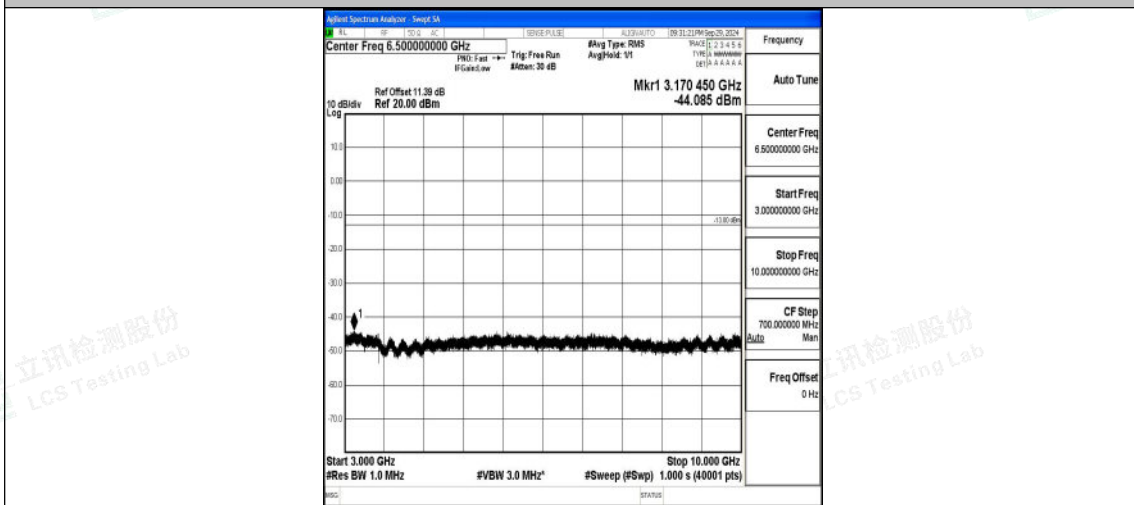

### Test Graphs

Band5\_1.4MHz\_QPSK\_20407\_1RB#0\_0.009~0.15\_0.009~0.15

Band5\_1.4MHz\_QPSK\_20407\_1RB#0\_0.15~30\_0.15~30

Band5\_1.4MHz\_QPSK\_20407\_1RB#0\_30~1000\_30~1000

Band5\_1.4MHz\_QPSK\_20407\_1RB#0\_1000~3000\_1000~3000