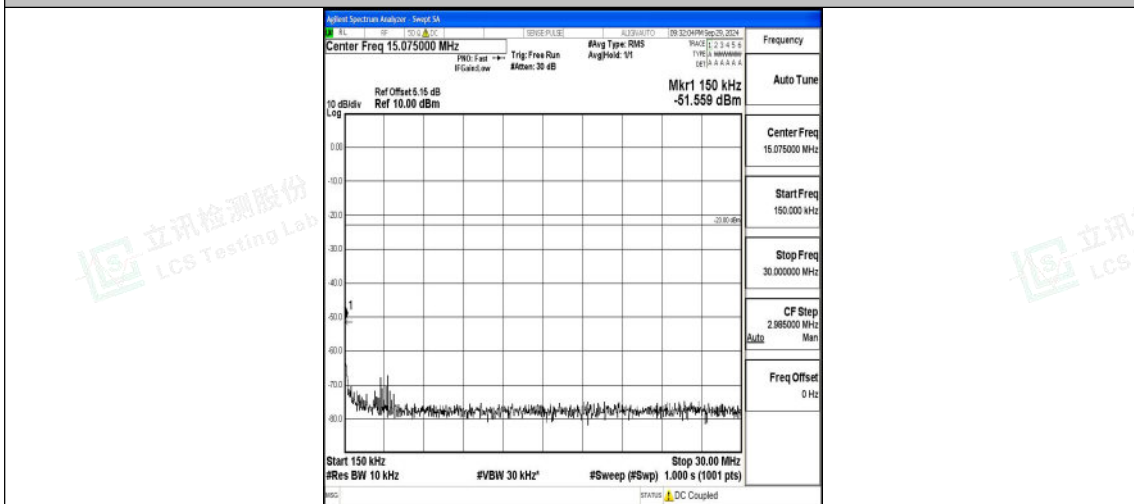

Band5\_1.4MHz\_16QAM\_20407\_1RB#0\_1000~3000\_1000~3000

Band5\_1.4MHz\_16QAM\_20407\_1RB#0\_3000~10000\_3000~10000

Band5\_1.4MHz\_QPSK\_20525\_1RB#0\_0.009~0.15\_0.009~0.15

Band5\_1.4MHz\_QPSK\_20525\_1RB#0\_0.15~30\_0.15~30