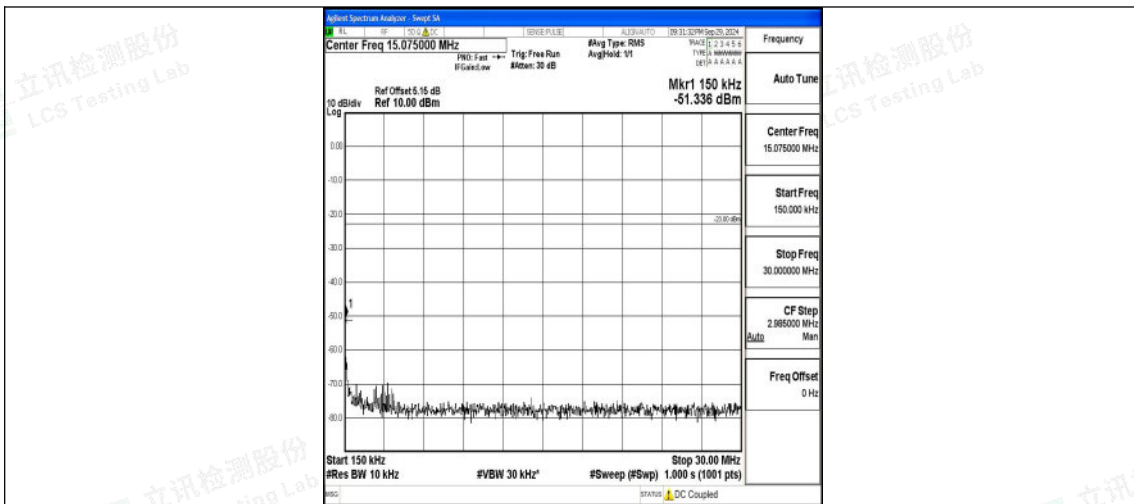

Band5_1.4MHz_16QAM_20407_1RB#0_0.15~30_0.15~30