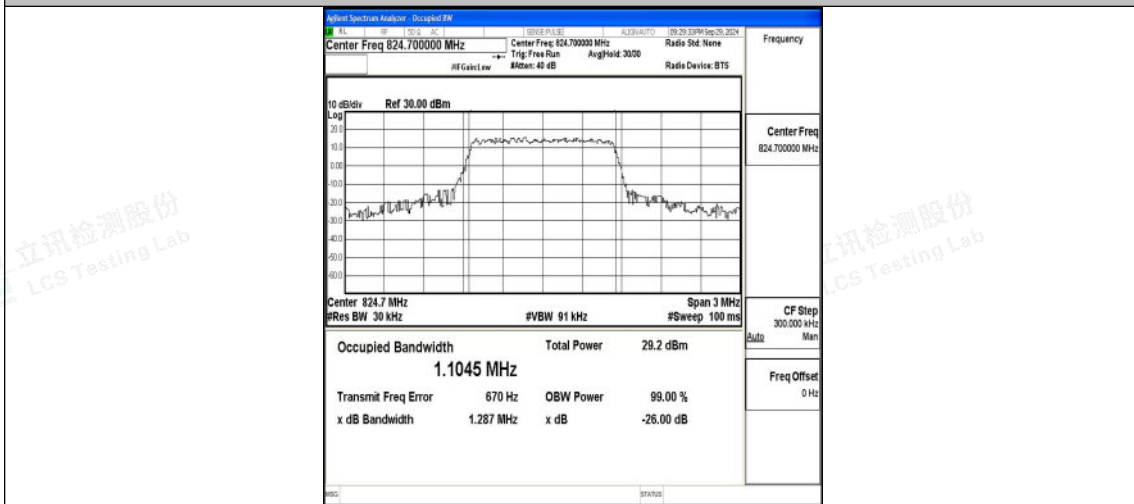

Band5-1.4MHz-16QAM-20407-6RB#0-PASS