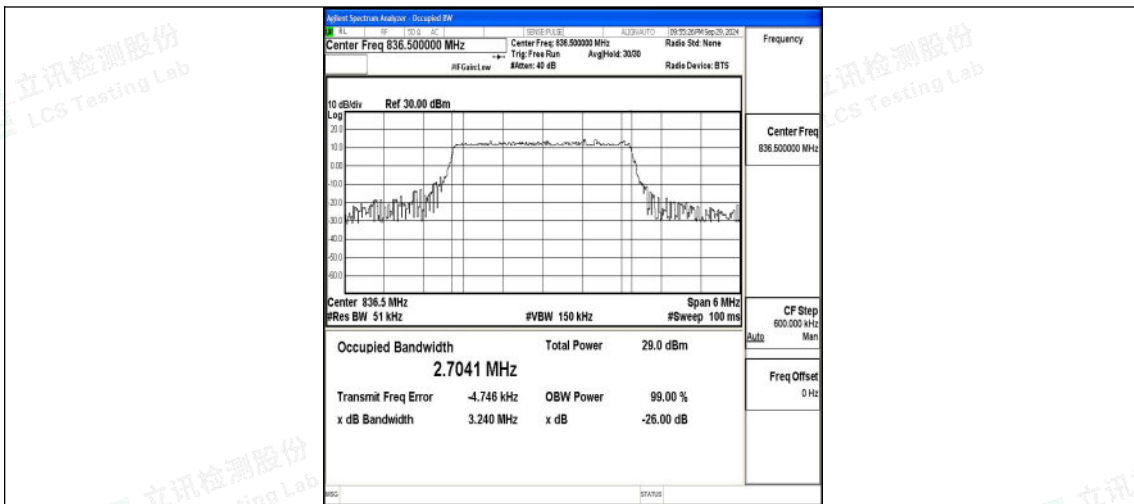

Band5-3MHz-16QAM-20525-15RB#0-PASS