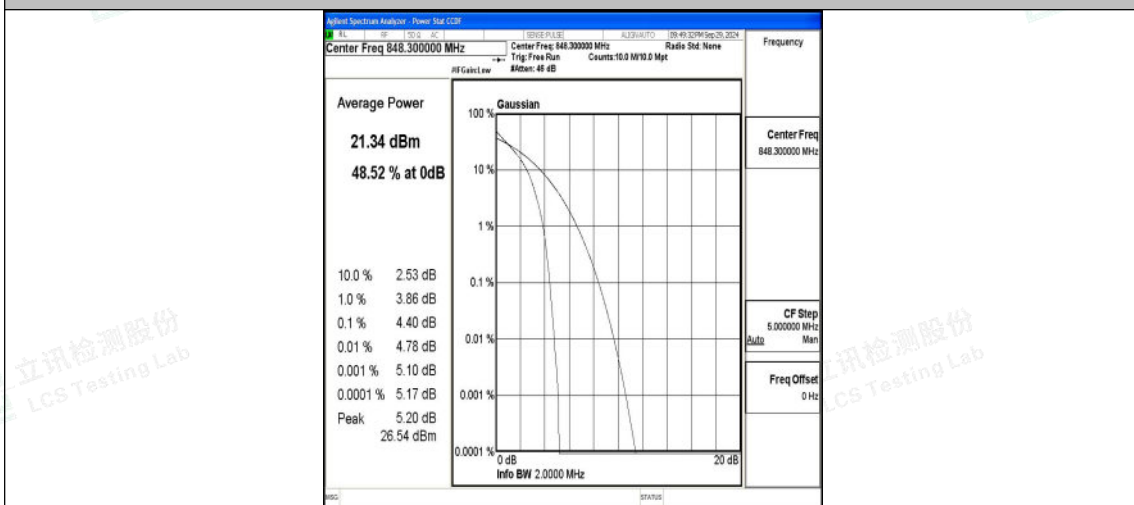

Band5-1.4MHz-QPSK-20525-6RB#0-PASS

Band5-1.4MHz-16QAM-20525-6RB#0-PASS

Band5-1.4MHz-QPSK-20643-1RB#0-PASS

Band5-1.4MHz-16QAM-20643-1RB#0-PASS

Band5-1.4MHz-QPSK-20643-6RB#0-PASS

Band5-1.4MHz-16QAM-20643-6RB#0-PASS