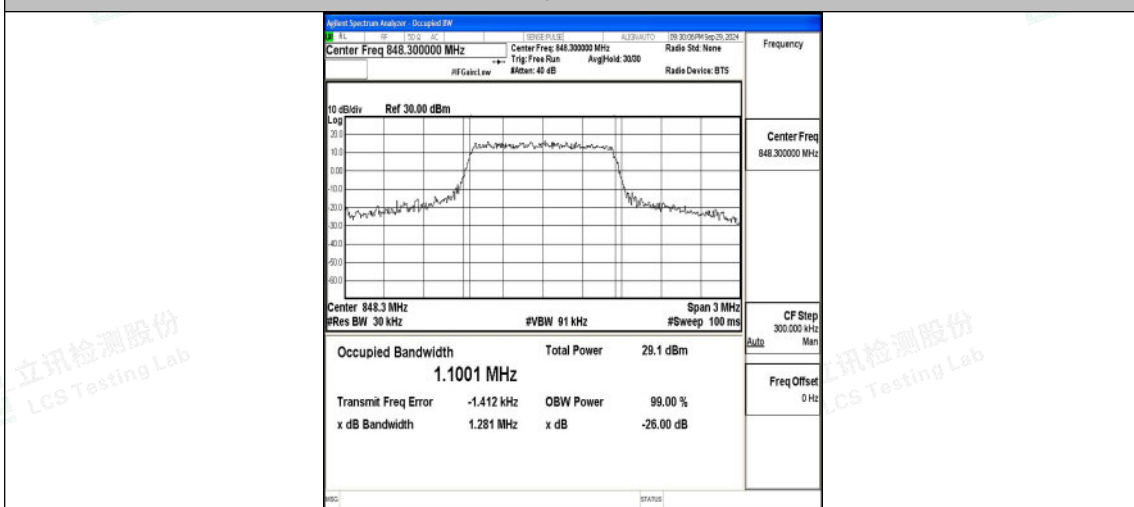

Band5-1.4MHz-QPSK-20643-6RB#0-PASS