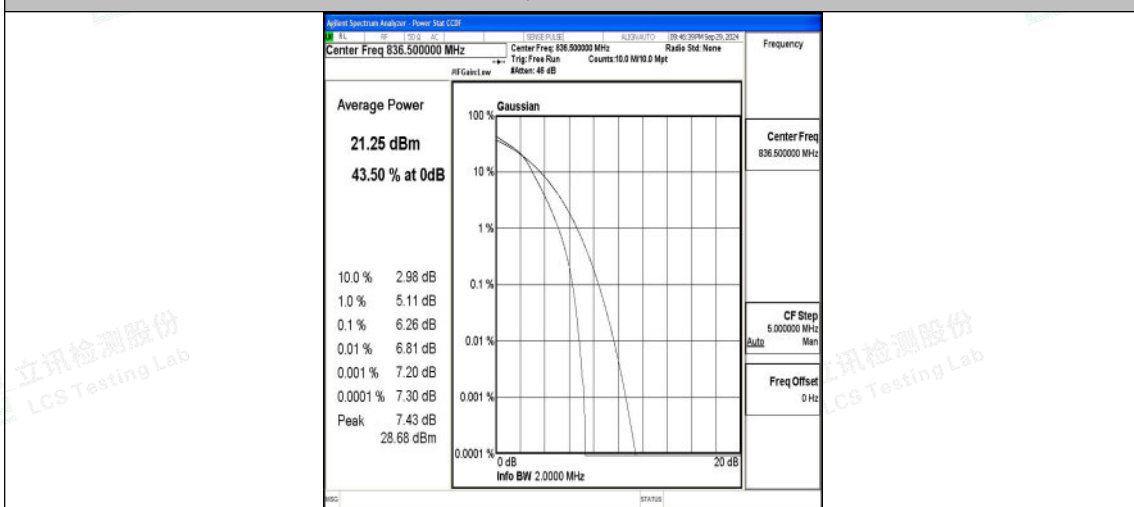

Band5-1.4MHz-16QAM-20525-6RB#0-PASS