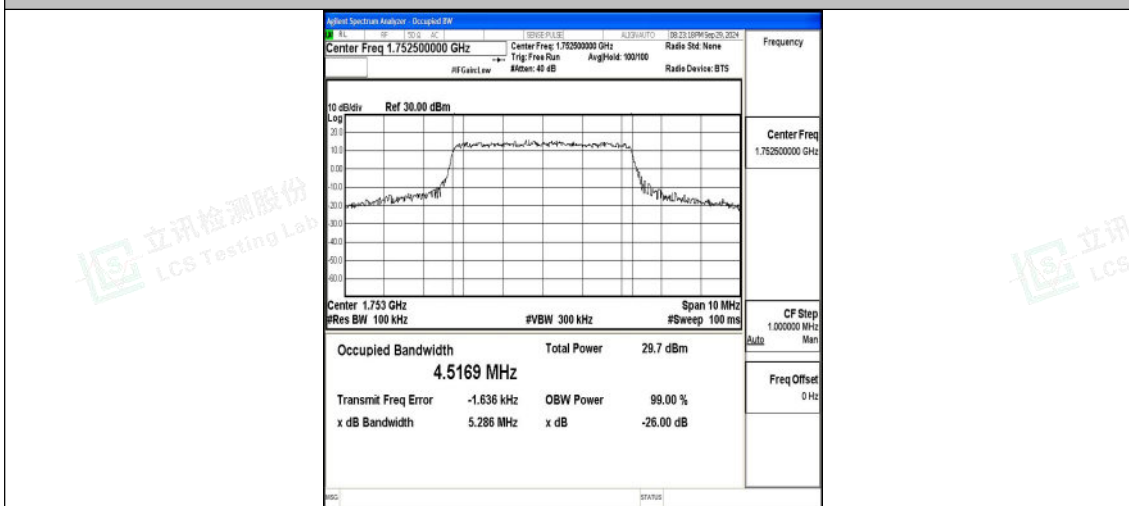

Band4-5MHz-QPSK-20375-25RB#0-PASS

Band4-5MHz-16QAM-20375-25RB#0-PASS

Shenzhen LCS Compliance Testing Laboratory Ltd.
Add: 101, 201 Bldg A & 301 Bldg C, Juji Industrial Park Yabianxueziwei, Shajing Street, Baoan District, Shenzhen, 518000, China
Tel: +(86) 0755-82591330 | E-mail: webmaster@lcs-cert.com | Web: www.lcs-cert.com
Scan code to check authenticity