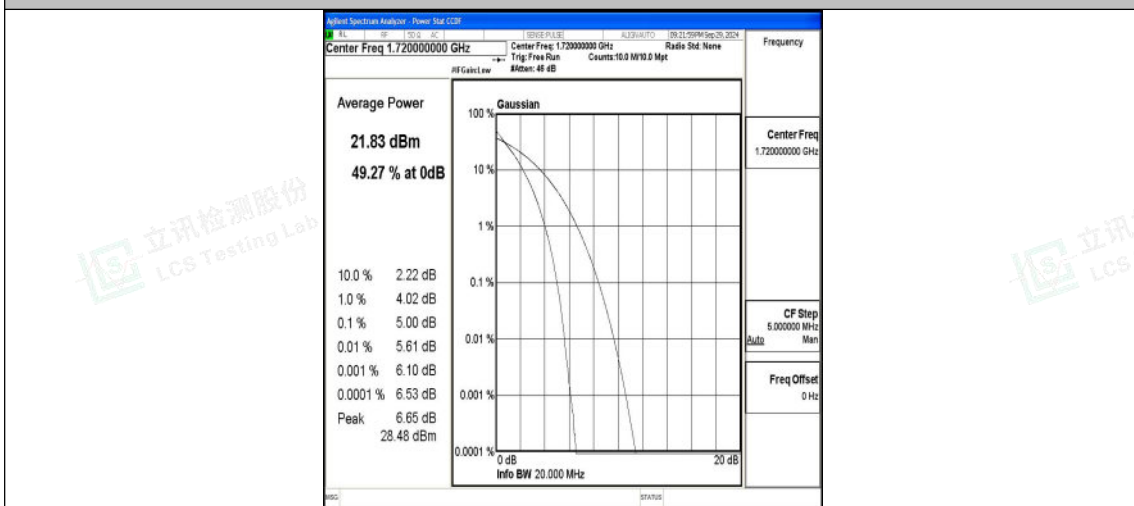

Band4-15MHz-16QAM-20325-1RB#0-PASS

Band4-15MHz-QPSK-20325-75RB#0-PASS

Band4-15MHz-16QAM-20325-75RB#0-PASS

Band4-20MHz-QPSK-20050-1RB#0-PASS

Band4-20MHz-16QAM-20050-1RB#0-PASS

Band4-20MHz-QPSK-20050-100RB#0-PASS