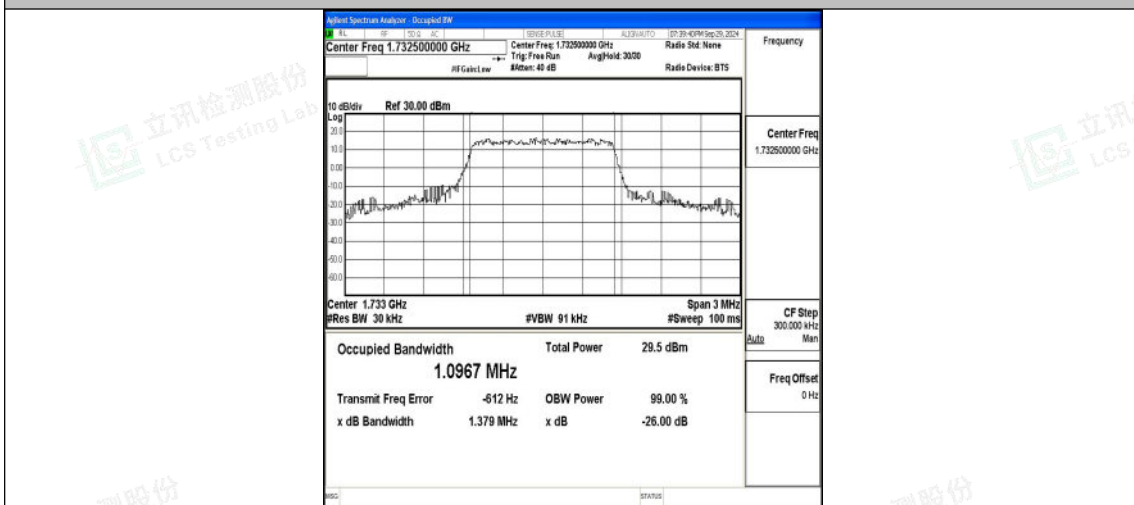

Band4-1.4MHz-QPSK-20175-6RB#0-PASS

Shenzhen LCS Compliance Testing Laboratory Ltd.
Add: 101, 201 Bldg A & 301 Bldg C, Juji Industrial Park Yabianxueziwei, Shajing Street, Baoan District, Shenzhen, 518000, China
Tel: +(86) 0755-82591330 | E-mail: webmaster@lcs-cert.com | Web: www.lcs-cert.com
Scan code to check authenticity