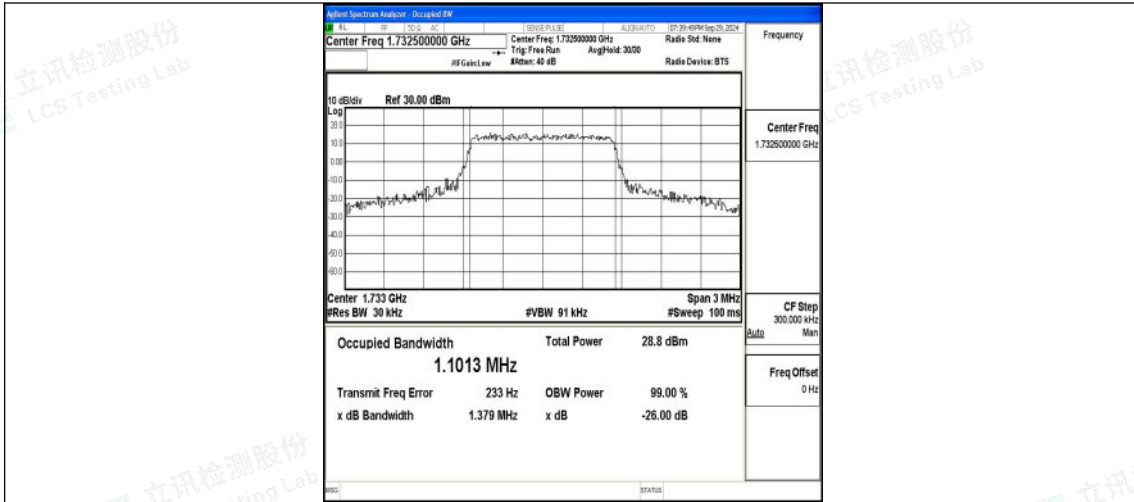

Test Graphs

Band4-1.4MHz-QPSK-19957-6RB#0-PASS

Band4-1.4MHz-16QAM-19957-6RB#0-PASS

Band4-1.4MHz-QPSK-20175-6RB#0-PASS

Shenzhen LCS Compliance Testing Laboratory Ltd.
 Add: 101, 201 Bldg A & 301 Bldg C, Juji Industrial Park Yabianxueziwei, Shajing Street, Baoan District, Shenzhen, 518000, China
 Tel: +(86) 0755-82591330 | E-mail: webmaster@lcs-cert.com | Web: www.lcs-cert.com
 Scan code to check authenticity