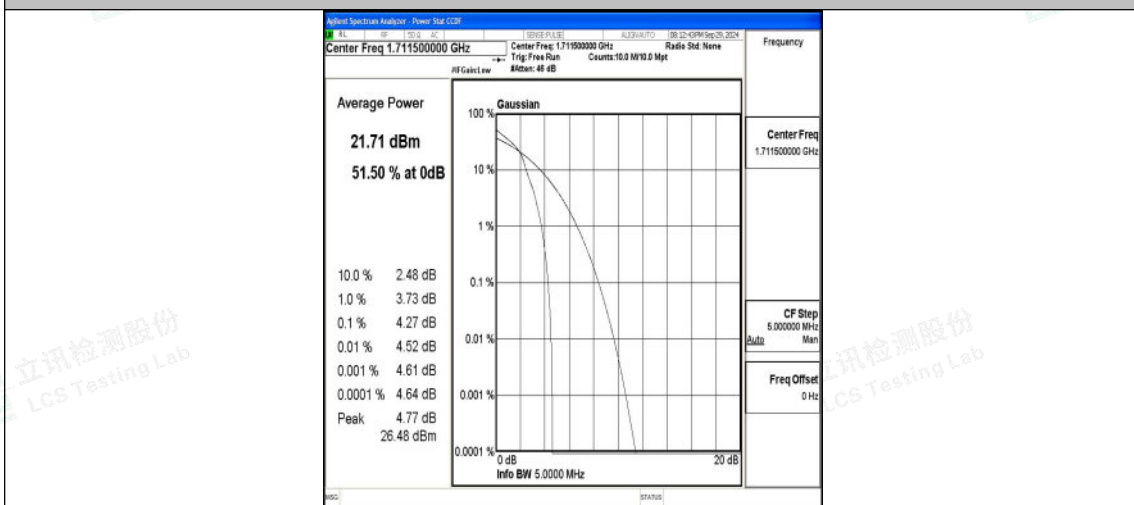

Band4-3MHz-16QAM-19965-1RB#0-PASS