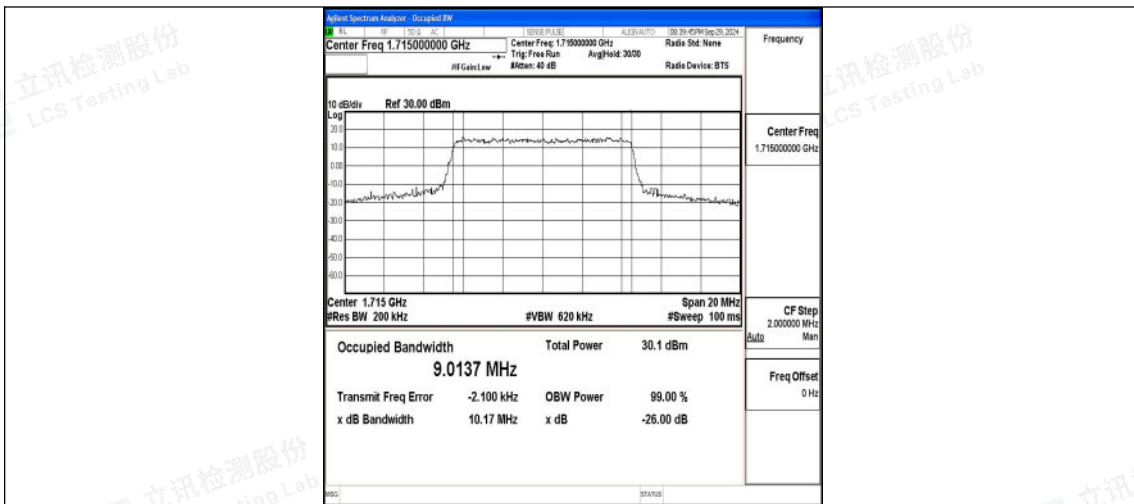

Band4-5MHz-16QAM-20175-25RB#0-PASS

Band4-5MHz-QPSK-20375-25RB#0-PASS

Band4-5MHz-16QAM-20375-25RB#0-PASS

Shenzhen LCS Compliance Testing Laboratory Ltd.
 Add: 101, 201 Bldg A & 301 Bldg C, Juji Industrial Park Yabianxueziwei, Shajing Street, Baoan District, Shenzhen, 518000, China
 Tel: +(86) 0755-82591330 | E-mail: webmaster@lcs-cert.com | Web: www.lcs-cert.com
 Scan code to check authenticity