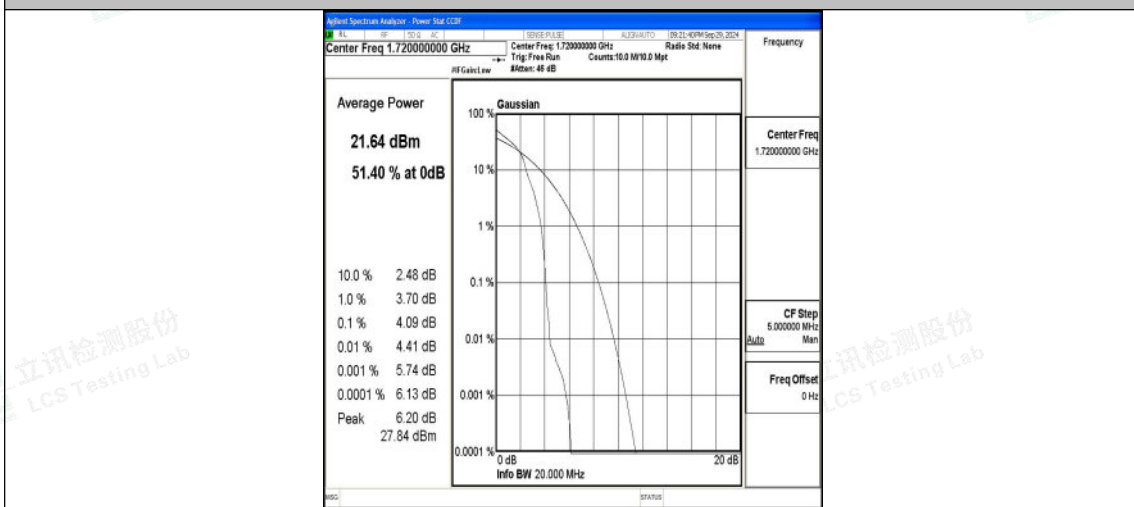

Band4-15MHz-16QAM-20325-1RB#0-PASS

Band4-15MHz-QPSK-20325-75RB#0-PASS

Band4-15MHz-16QAM-20325-75RB#0-PASS

Band4-20MHz-QPSK-20050-1RB#0-PASS

Band4-20MHz-16QAM-20050-1RB#0-PASS

Band4-20MHz-QPSK-20050-100RB#0-PASS