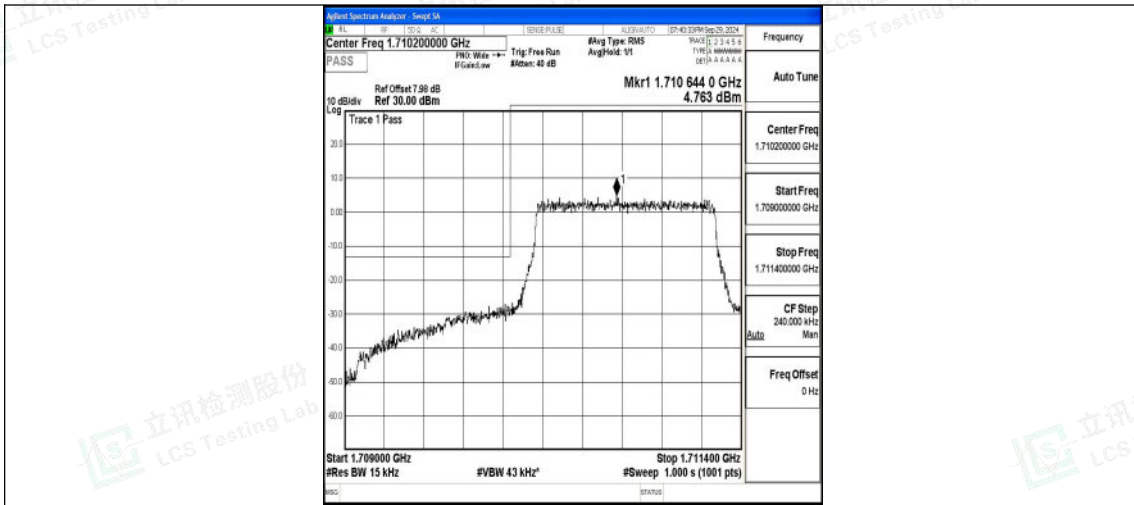

Test Graphs

Band4_1.4MHz_QPSK_19957_6RB#0