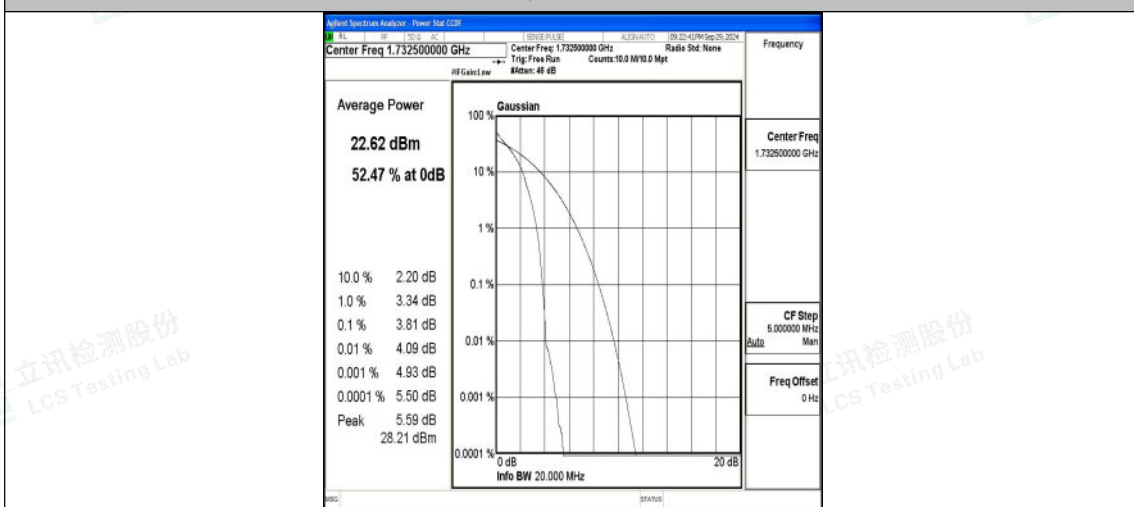

Band4-20MHz-QPSK-20175-1RB#0-PASS