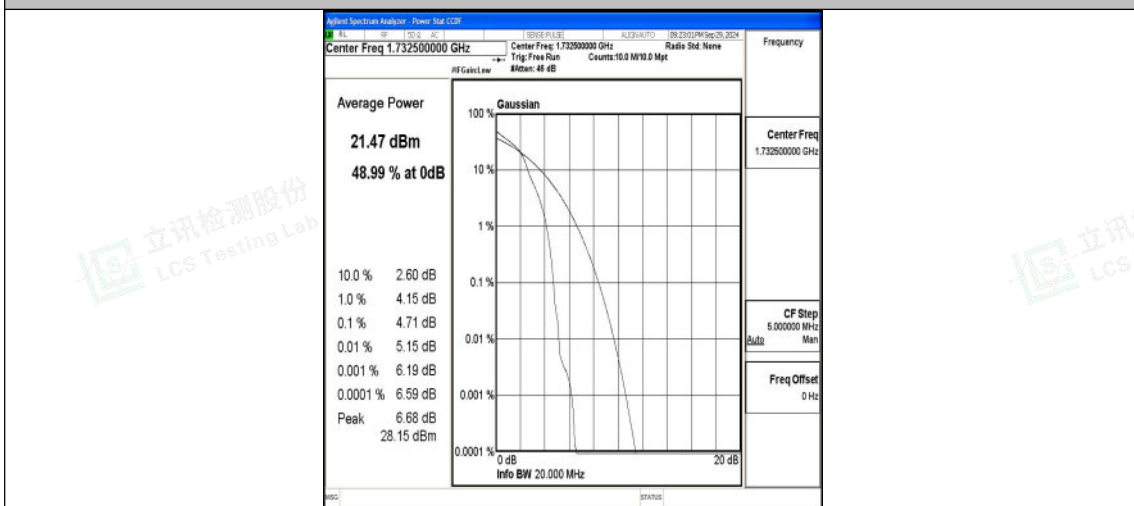

Band4-20MHz-16QAM-20175-1RB#0-PASS