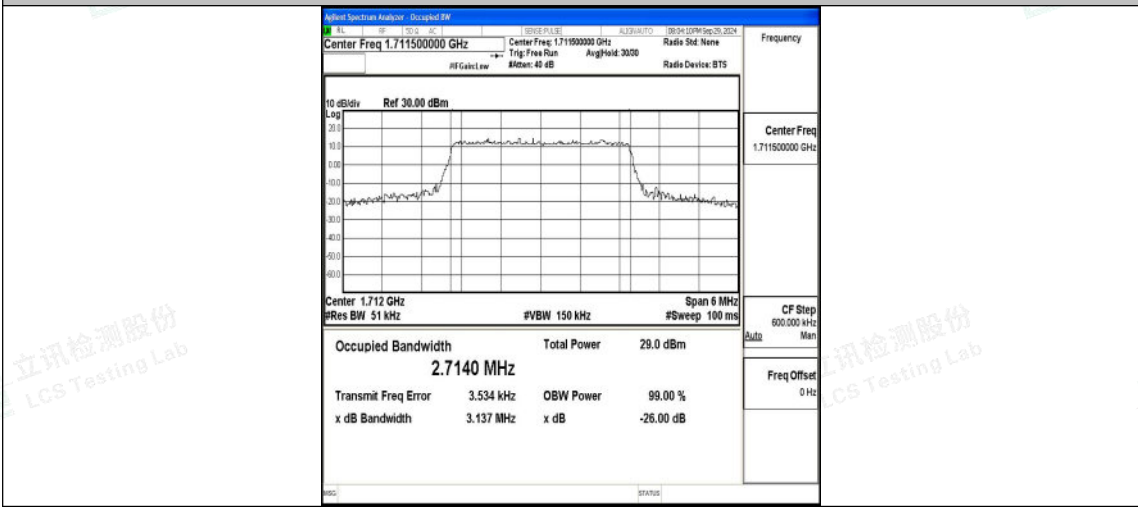

Band4-3MHz-QPSK-19965-15RB#0-PASS