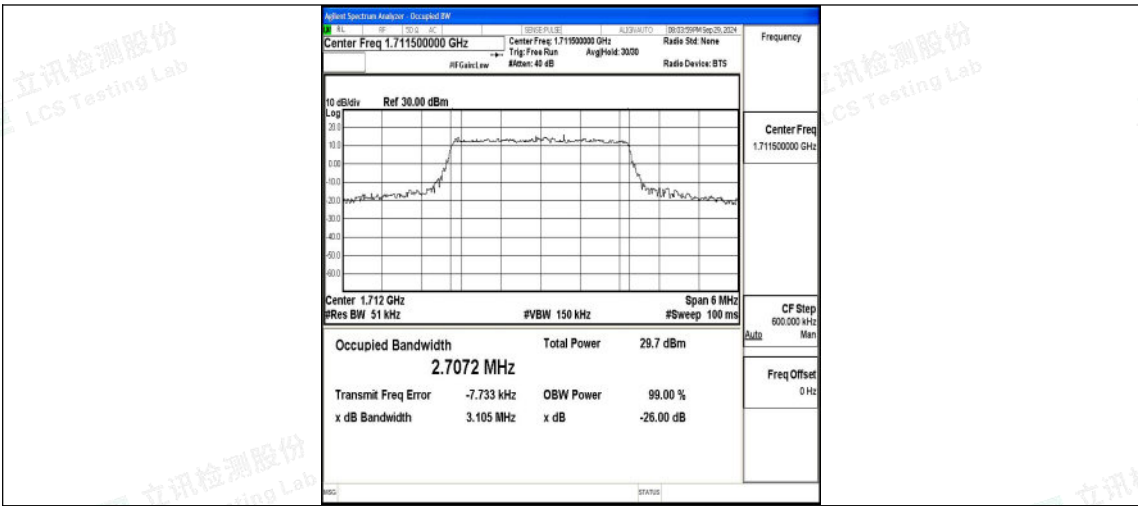

Band4-3MHz-QPSK-19965-15RB#0-PASS

Band4-3MHz-16QAM-19965-15RB#0-PASS

Band4-3MHz-QPSK-20175-15RB#0-PASS

Shenzhen LCS Compliance Testing Laboratory Ltd.
Add: 101, 201 Bldg A & 301 Bldg C, Juji Industrial Park Yabianxueziwei, Shajing Street, Baoan District, Shenzhen, 518000, China
Tel: +(86) 0755-82591330 | E-mail: webmaster@lcs-cert.com | Web: www.lcs-cert.com
Scan code to check authenticity