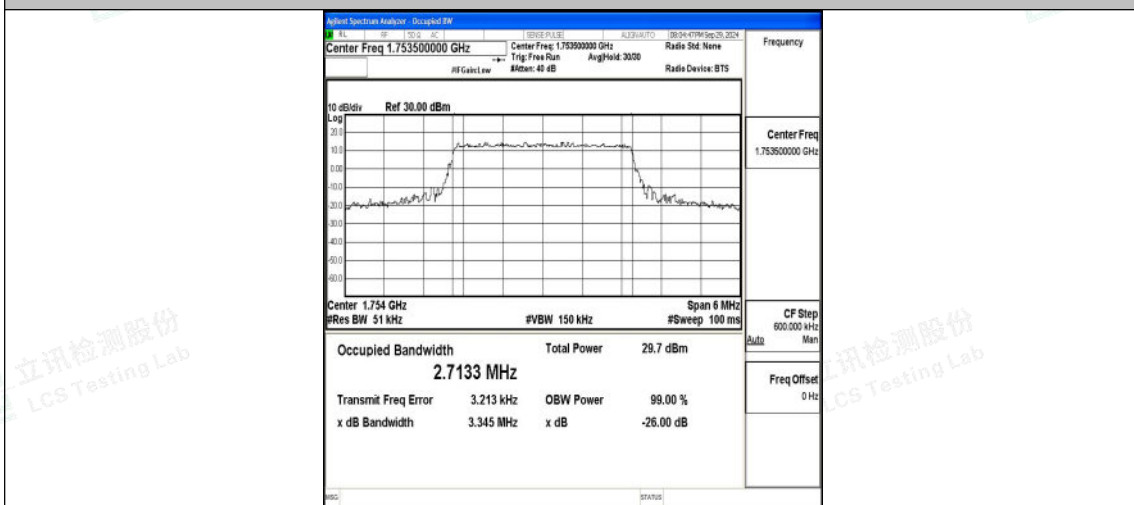

Band4-3MHz-16QAM-20175-15RB#0-PASS