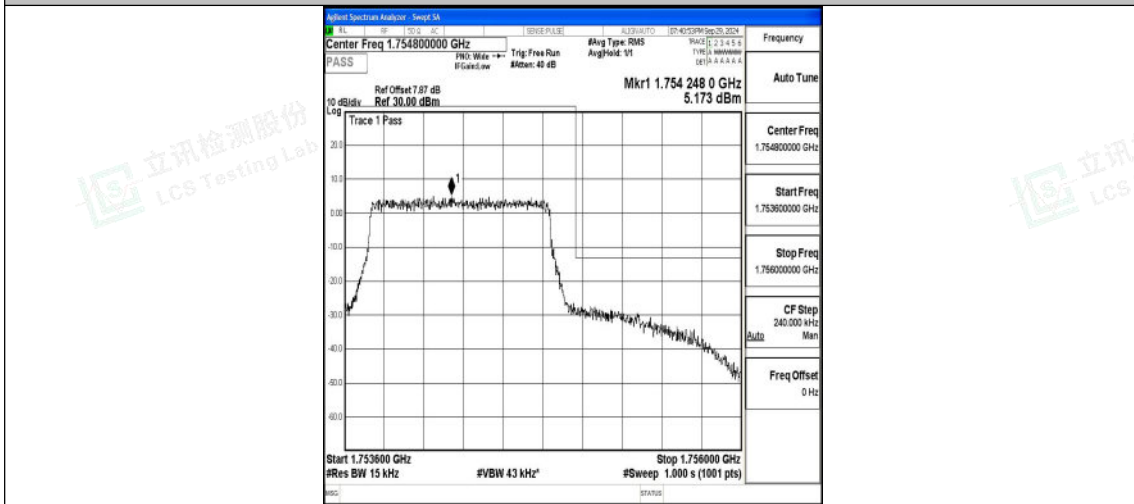

Test Graphs

Band4_1.4MHz_QPSK_19957_6RB#0

Band4_1.4MHz_16QAM_19957_6RB#0

Band4_1.4MHz_QPSK_20393_6RB#0

Shenzhen LCS Compliance Testing Laboratory Ltd.
 Add: 101, 201 Bldg A & 301 Bldg C, Juji Industrial Park Yabianxueziwei, Shajing Street, Baoan District, Shenzhen, 518000, China
 Tel: +(86) 0755-82591330 | E-mail: webmaster@lcs-cert.com | Web: www.lcs-cert.com
 Scan code to check authenticity