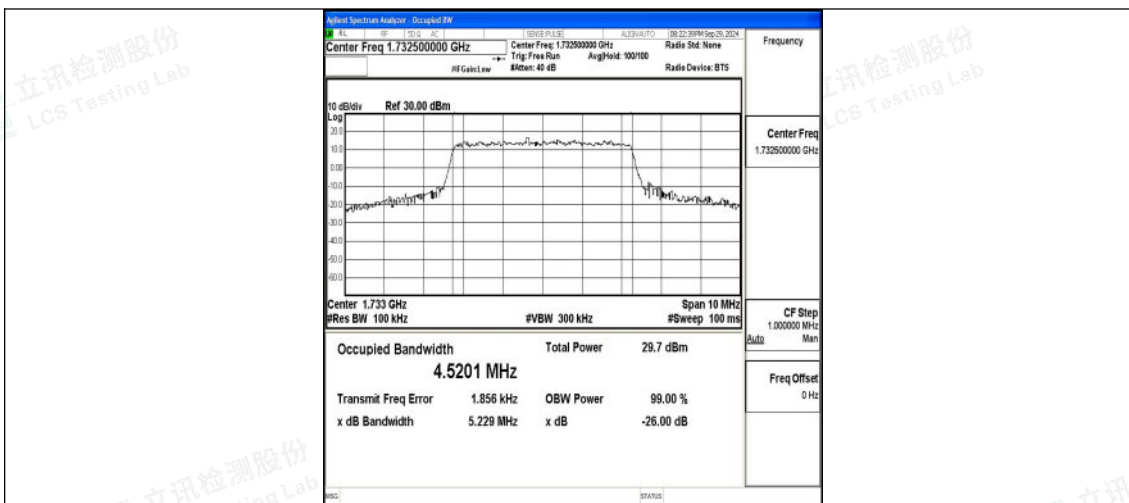

Band4-5MHz-16QAM-20175-25RB#0-PASS

Band4-5MHz-QPSK-20375-25RB#0-PASS

Band4-5MHz-16QAM-20375-25RB#0-PASS

Shenzhen LCS Compliance Testing Laboratory Ltd.
 Add: 101, 201 Bldg A & 301 Bldg C, Juji Industrial Park Yabianxueziwei, Shajing Street, Baoan District, Shenzhen, 518000, China
 Tel: +(86) 0755-82591330 | E-mail: webmaster@lcs-cert.com | Web: www.lcs-cert.com
 Scan code to check authenticity