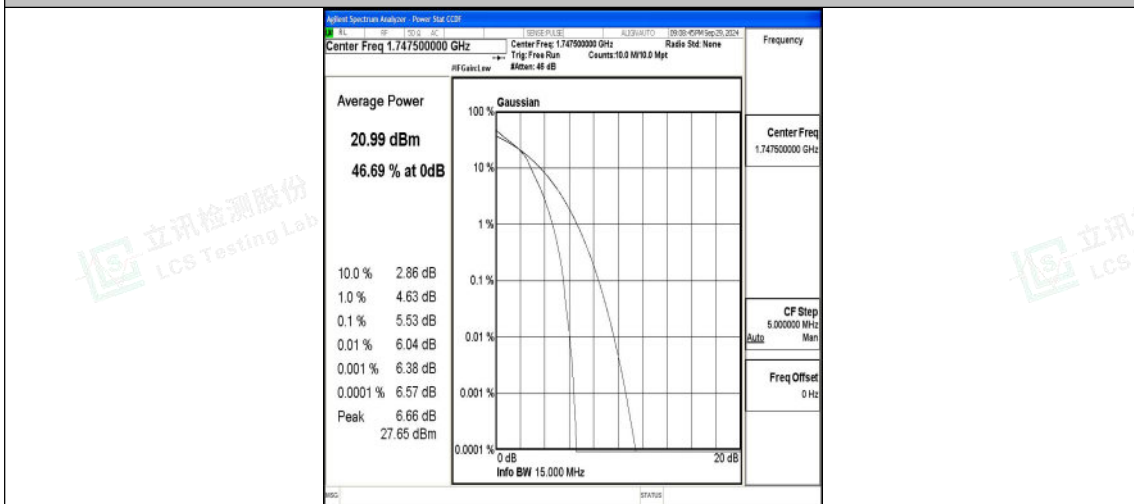

Band4-15MHz-16QAM-20325-75RB#0-PASS