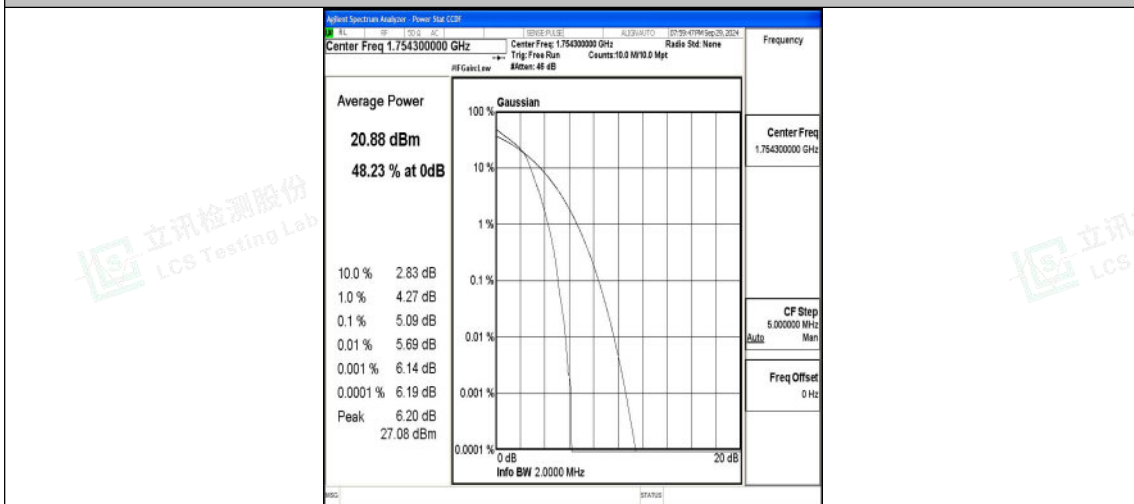

Band4-1.4MHz-QPSK-20175-6RB#0-PASS

Band4-1.4MHz-16QAM-20175-6RB#0-PASS

Band4-1.4MHz-QPSK-20393-1RB#0-PASS

Band4-1.4MHz-16QAM-20393-1RB#0-PASS

Band4-1.4MHz-QPSK-20393-6RB#0-PASS

Band4-1.4MHz-16QAM-20393-6RB#0-PASS