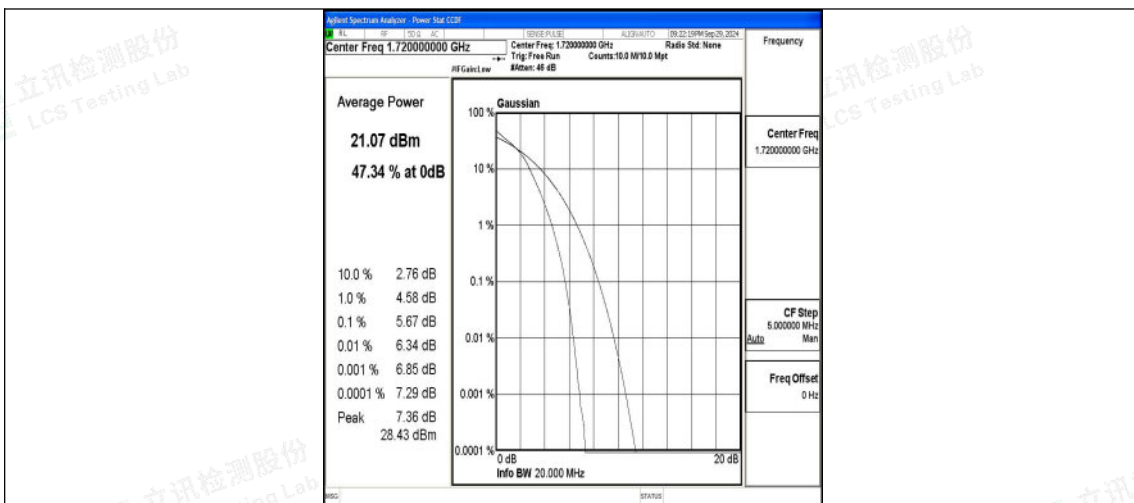

Band4-15MHz-16QAM-20325-1RB#0-PASS

Band4-15MHz-QPSK-20325-75RB#0-PASS

Band4-15MHz-16QAM-20325-75RB#0-PASS

Band4-20MHz-QPSK-20050-1RB#0-PASS

Band4-20MHz-16QAM-20050-1RB#0-PASS

Band4-20MHz-QPSK-20050-100RB#0-PASS