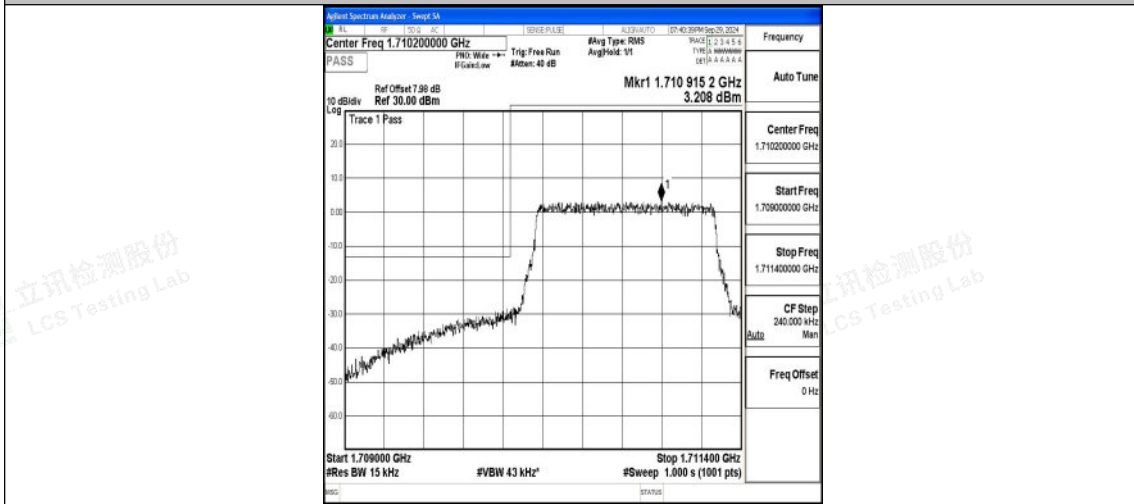

Band4_1.4MHz_16QAM_19957_6RB#0