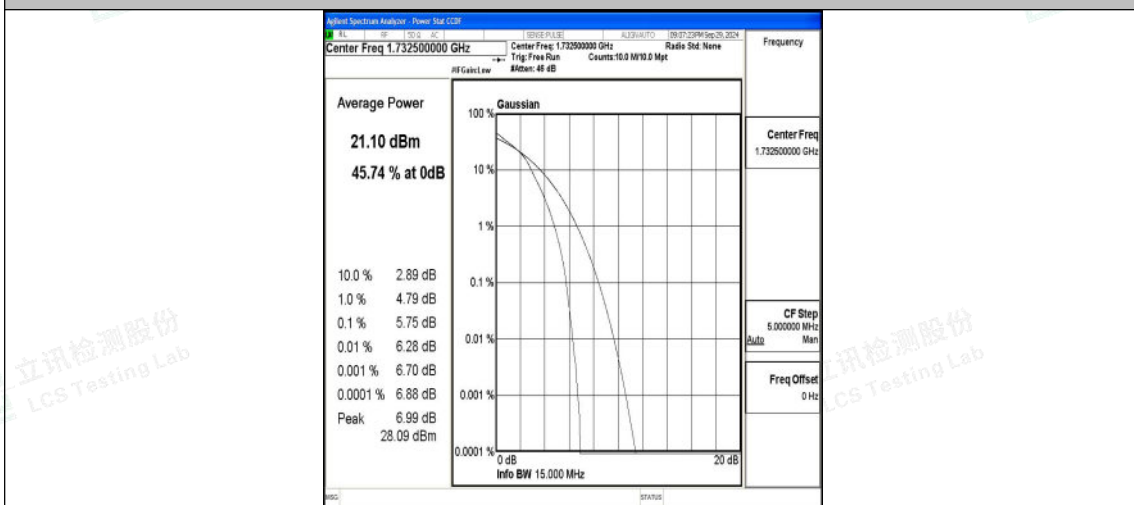

Band4-15MHz-16QAM-20025-75RB#0-PASS

Band4-15MHz-QPSK-20175-1RB#0-PASS

Band4-15MHz-16QAM-20175-1RB#0-PASS

Band4-15MHz-QPSK-20175-75RB#0-PASS

Band4-15MHz-16QAM-20175-75RB#0-PASS

Band4-15MHz-QPSK-20325-1RB#0-PASS