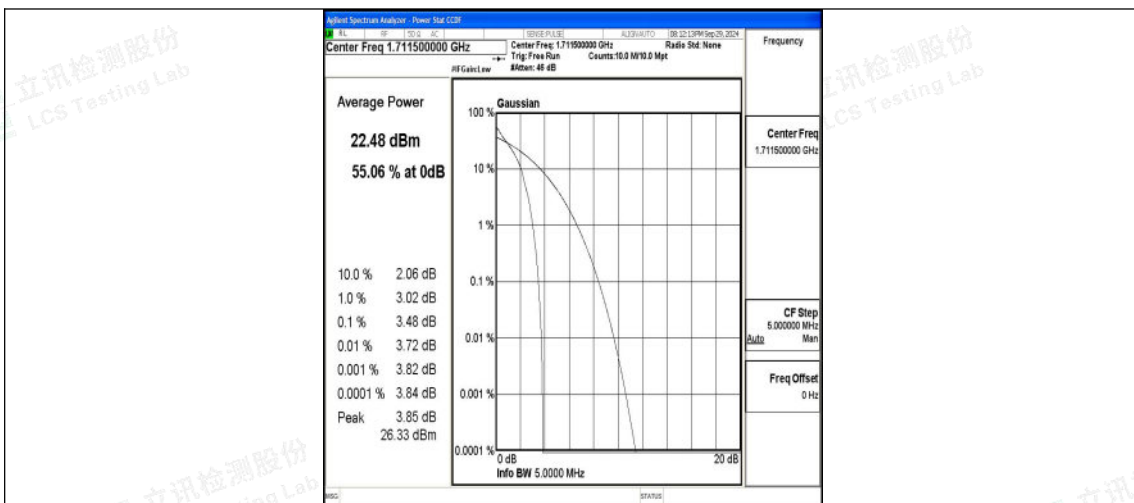

Band4-1.4MHz-QPSK-20175-6RB#0-PASS

Band4-1.4MHz-16QAM-20175-6RB#0-PASS

Band4-1.4MHz-QPSK-20393-1RB#0-PASS

Band4-1.4MHz-16QAM-20393-1RB#0-PASS

Band4-1.4MHz-QPSK-20393-6RB#0-PASS

Band4-1.4MHz-16QAM-20393-6RB#0-PASS