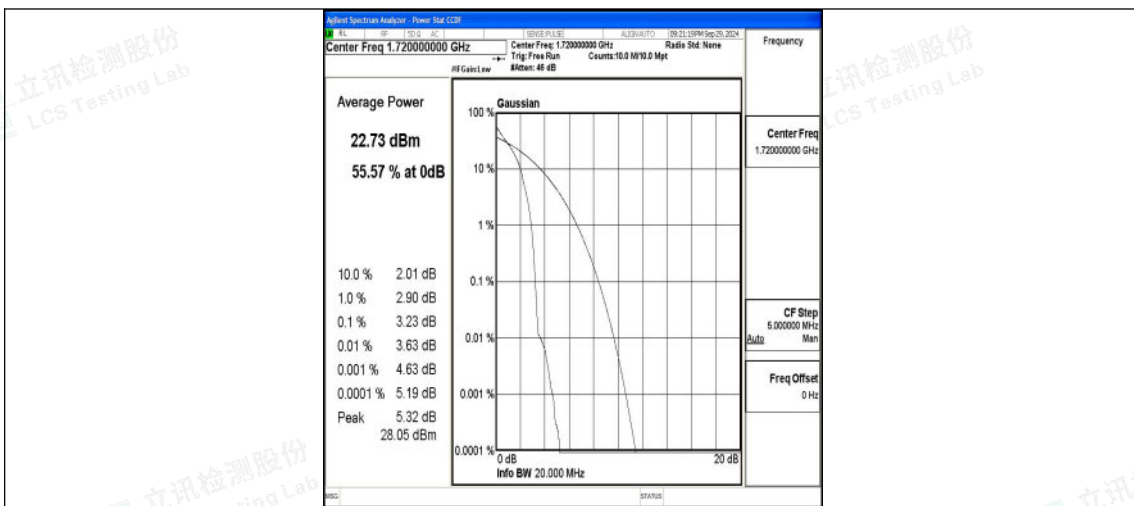

Band4-15MHz-16QAM-20325-1RB#0-PASS

Band4-15MHz-QPSK-20325-75RB#0-PASS

Band4-15MHz-16QAM-20325-75RB#0-PASS

Band4-20MHz-QPSK-20050-1RB#0-PASS

Band4-20MHz-16QAM-20050-1RB#0-PASS

Band4-20MHz-QPSK-20050-100RB#0-PASS