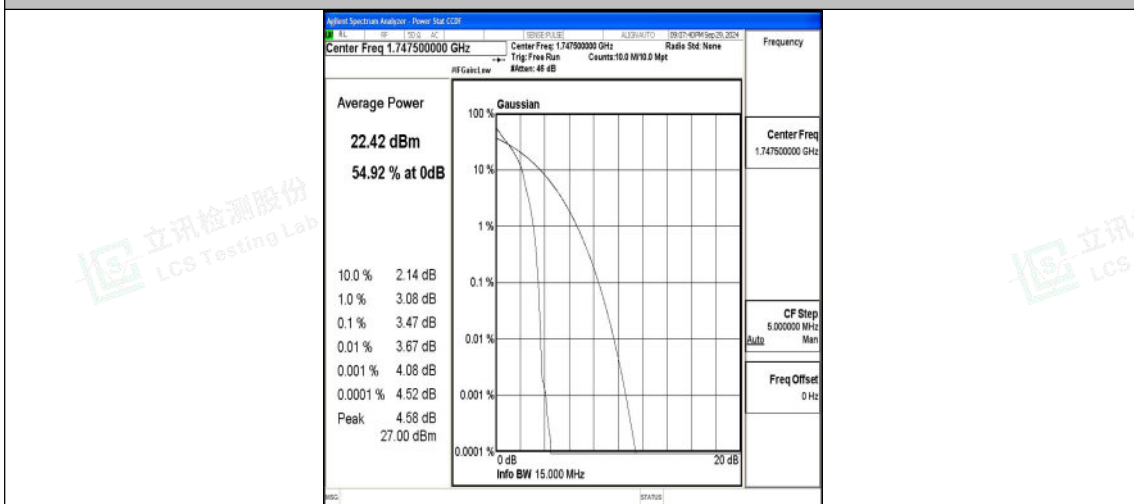

Band4-15MHz-16QAM-20025-75RB#0-PASS

Band4-15MHz-QPSK-20175-1RB#0-PASS

Band4-15MHz-16QAM-20175-1RB#0-PASS

Band4-15MHz-QPSK-20175-75RB#0-PASS

Band4-15MHz-16QAM-20175-75RB#0-PASS

Band4-15MHz-QPSK-20325-1RB#0-PASS