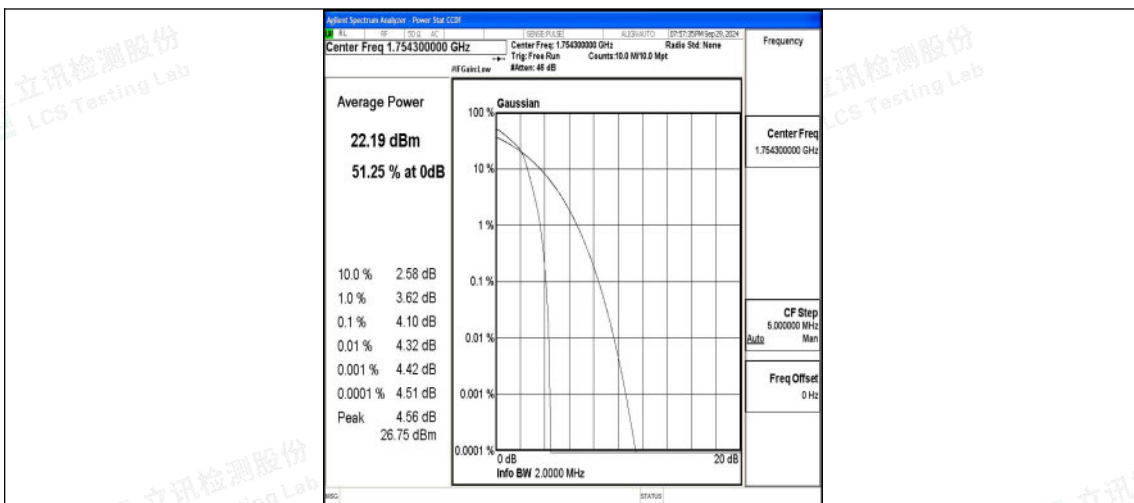

Band4-1.4MHz-QPSK-20175-6RB#0-PASS

Band4-1.4MHz-16QAM-20175-6RB#0-PASS

Band4-1.4MHz-QPSK-20393-1RB#0-PASS

Band4-1.4MHz-16QAM-20393-1RB#0-PASS

Band4-1.4MHz-QPSK-20393-6RB#0-PASS

Band4-1.4MHz-16QAM-20393-6RB#0-PASS