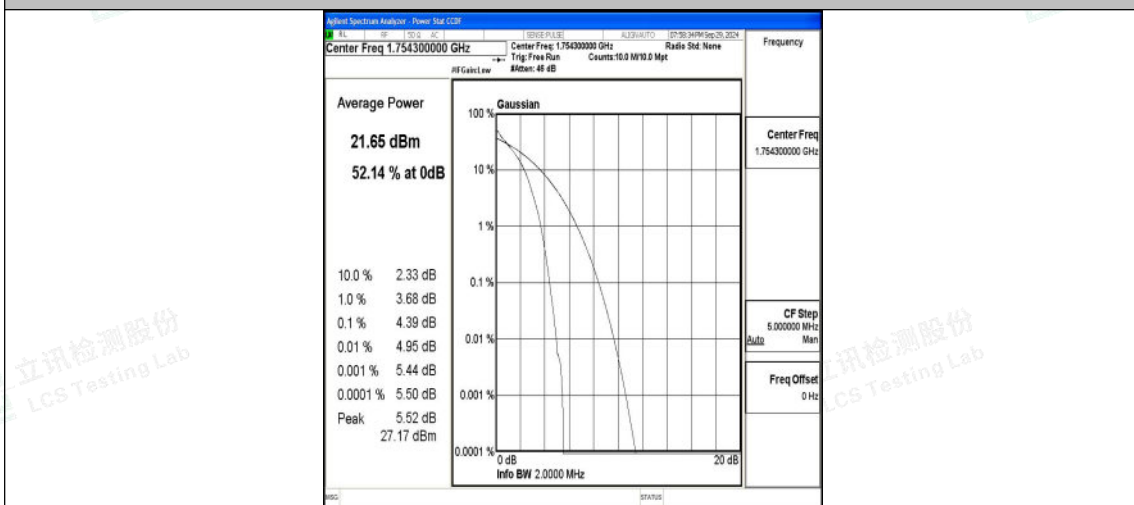

Band4-1.4MHz-QPSK-20175-6RB#0-PASS

Band4-1.4MHz-16QAM-20175-6RB#0-PASS

Band4-1.4MHz-QPSK-20393-1RB#0-PASS

Band4-1.4MHz-16QAM-20393-1RB#0-PASS

Band4-1.4MHz-QPSK-20393-6RB#0-PASS

Band4-1.4MHz-16QAM-20393-6RB#0-PASS