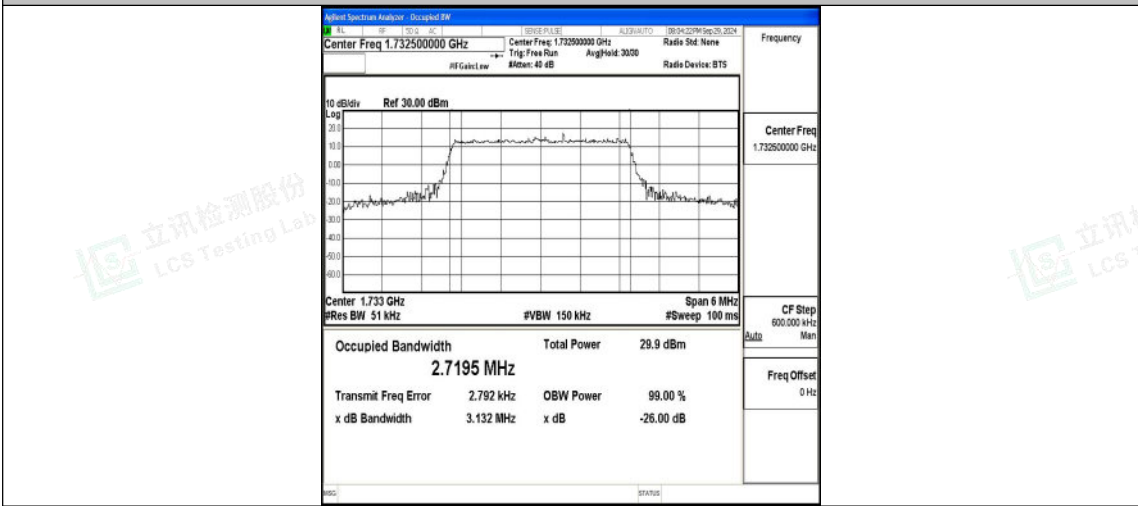

Band4-3MHz-16QAM-19965-15RB#0-PASS

Band4-3MHz-QPSK-20175-15RB#0-PASS

Shenzhen LCS Compliance Testing Laboratory Ltd.
Add: 101, 201 Bldg A & 301 Bldg C, Juji Industrial Park Yabianxueziwei, Shajing Street, Baoan District, Shenzhen, 518000, China
Tel: +(86) 0755-82591330 | E-mail: webmaster@lcs-cert.com | Web: www.lcs-cert.com
Scan code to check authenticity