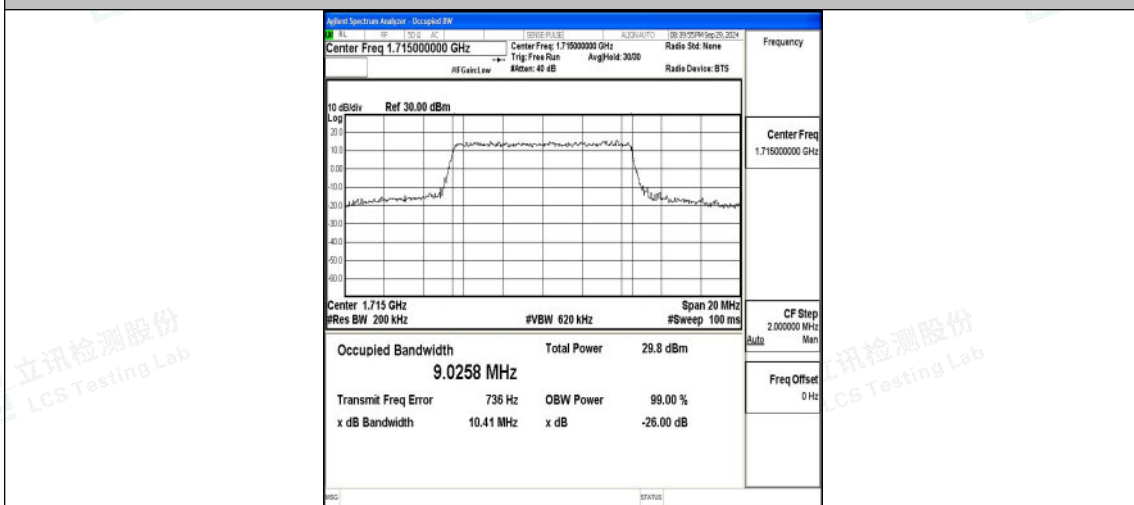

Band4-10MHz-16QAM-20000-50RB#0-PASS