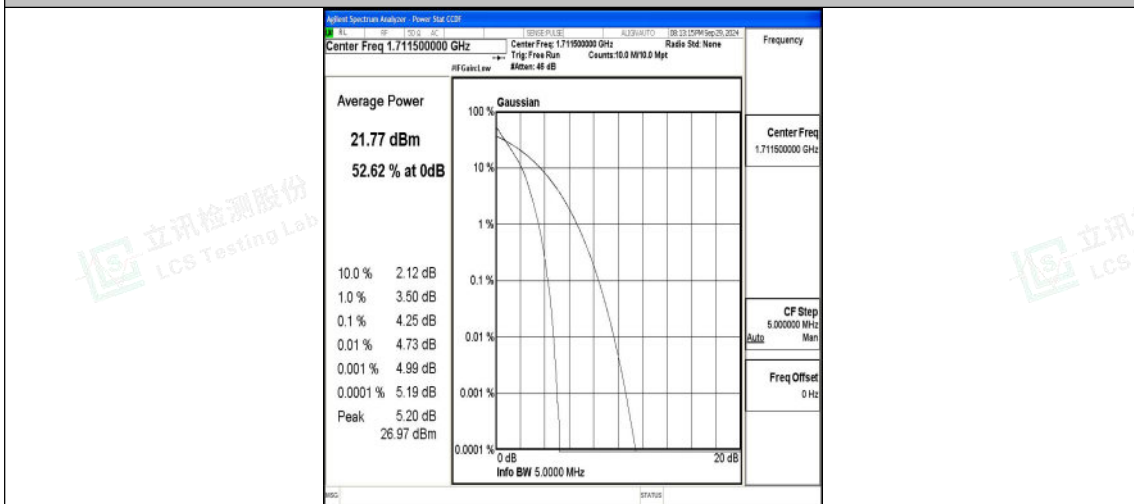

Band4-3MHz-QPSK-19965-15RB#0-PASS