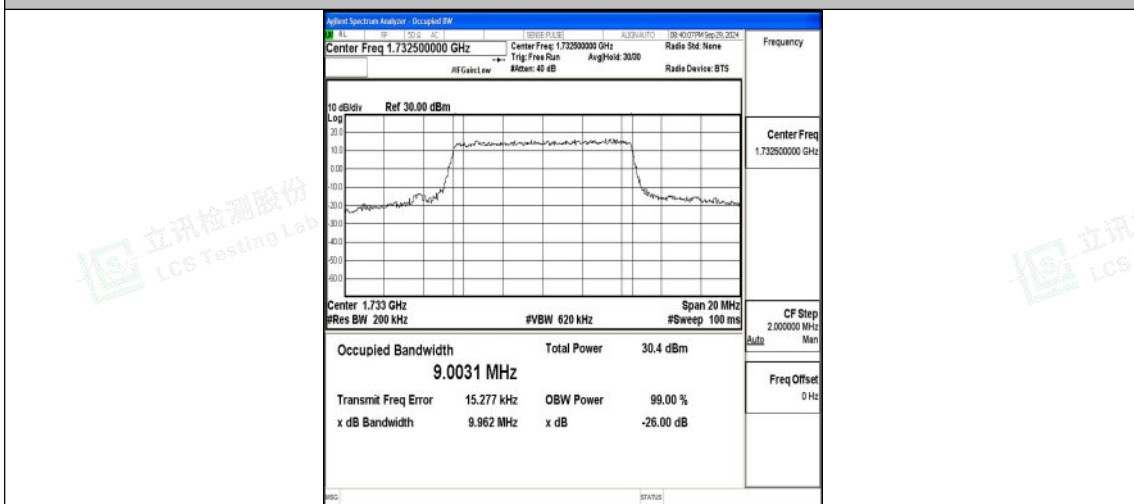

Band4-10MHz-QPSK-20175-50RB#0-PASS