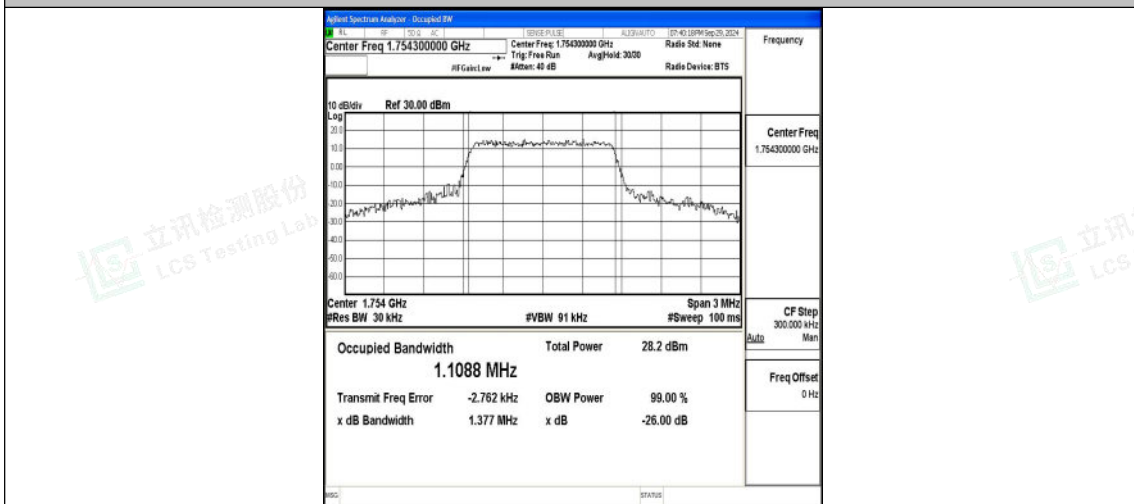

Band4-1.4MHz-16QAM-20393-6RB#0-PASS