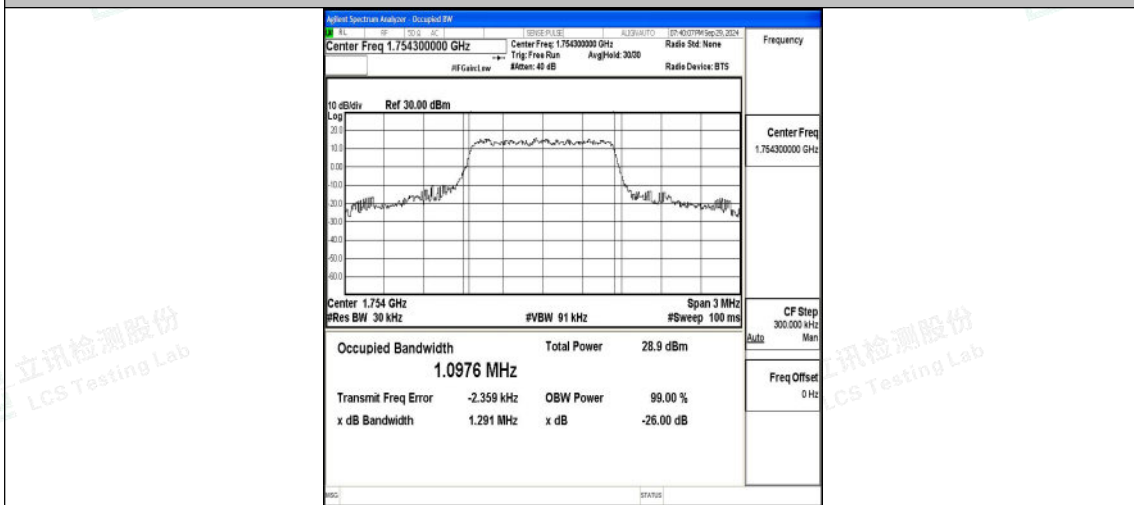

Band4-1.4MHz-QPSK-20393-6RB#0-PASS