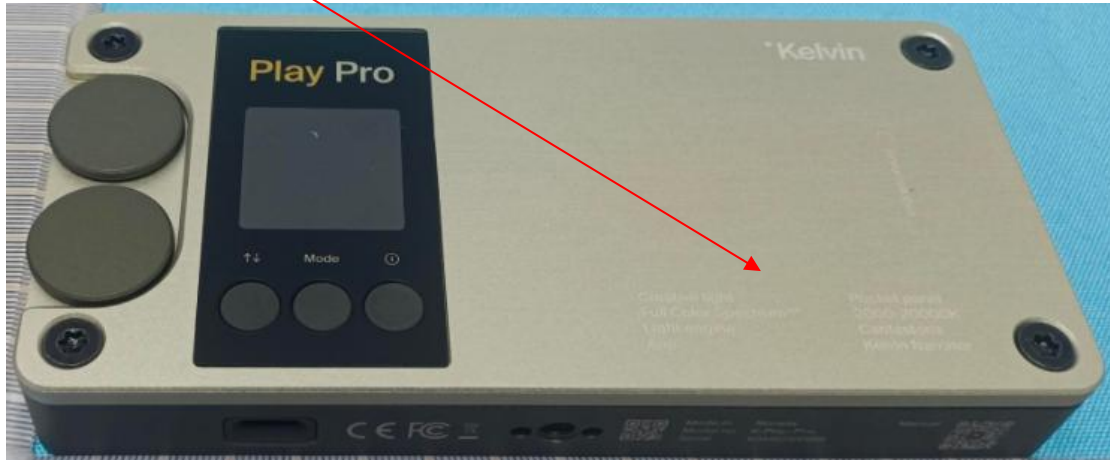

Label Location On EUT

Label

Kelvin Play Pro K

RGBACL LED Pocket Creative Panel Light

SKU: K-PLAY-PRO Made in Norway
Kelvin® is a registered trademark of Rift Labs.
© 2023 Rift Labs AS. All rights reserved.