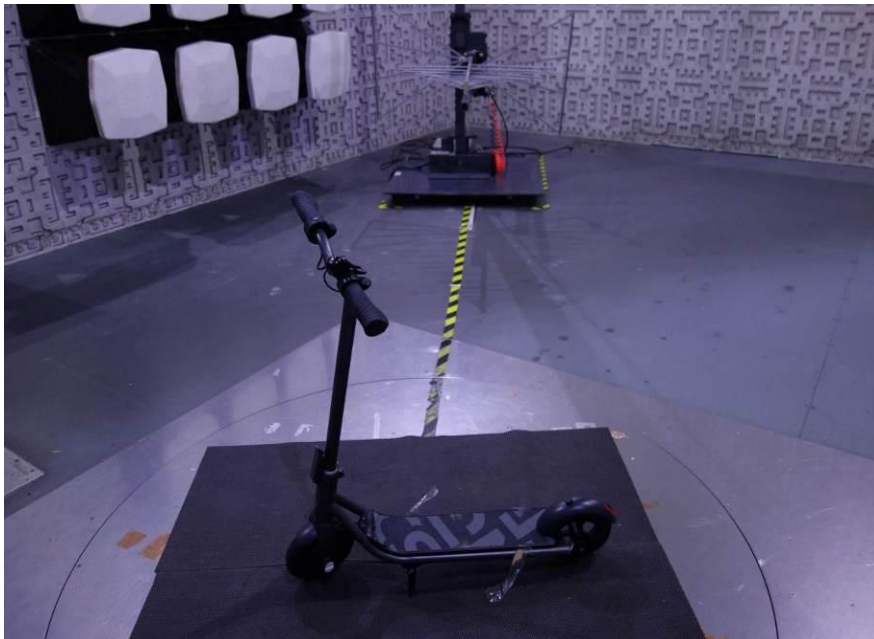

Appendix

Test Setup Photos

for SZCR2408003331AT

FCC ID: 2BG2YLMEM

Test Setup Photo

Radiated Emissions which fall in the restricted bands

Radiated Spurious Emissions Below 1GHz

Radiated Spurious Emissions Above 1GHz