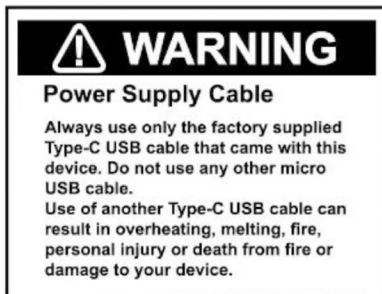

Things to note

1. Please fix this product on a strong and reliable wall. When hitting, please hit within the hitting area.

Hitting, it is strictly forbidden to hit the corner area to avoid hand injury or equipment damage.

2. This product is suitable for adults. Children should use it under adult supervision.

3. Beginners should not hit too hard to avoid hand injuries. The first thing to pay attention to during exercise is

Safety, leg strikes and knee strikes are strictly prohibited.

4. It is strictly prohibited to hit the speaker area.

5. If the device cannot be turned on or has abnormality, please check whether the battery is too low and charge it in time.

The duration should not exceed 8 hours. If not used for a long time, it is recommended to charge once every 1-2 months.

6. This product is not waterproof. When wiping the boxing target, use a dry cloth and do not get it wet.

7. Please keep the instructions properly for emergency use.