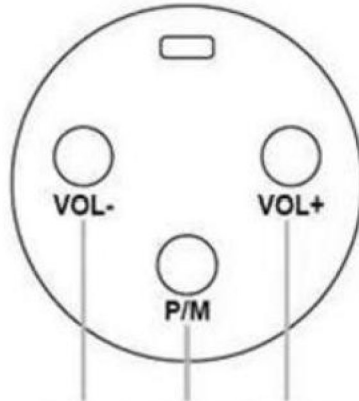

Product description

Product name: Smart music boxing target
Product material: carbon fiber+pp
Applicable: professional
training/children/amateur fitness

Connection method:
Bluetooth connection
Colour: Black

Installation Notes

Installation method 1:

1. First, fix the No. 2 and No. 3 holes of the bracket to the two holes on the back of the boxing target with flat-head screws.
2. Draw the No. 1 and No. 4 holes of the bracket on the wall, drill the holes with an impact drill, and use expansion screws
  Fixed on the wall.

3. Before using the product, please make sure it is installed firmly.

Installation method 2:

1. First, peel off the double-sided tape on half of the EVA.
2. Align the EVA sticker on the back of the product.
3. Tear off the double-sided tape on the lower part of the EVA sticker.
4. Place it in place and stick it firmly on the wall.

Installation method 3:

1. Align the adhesive Velcro on the back of the product.
2. Tear off the double-sided tape on the upper part.
3. Place it in position and align it with the wall.