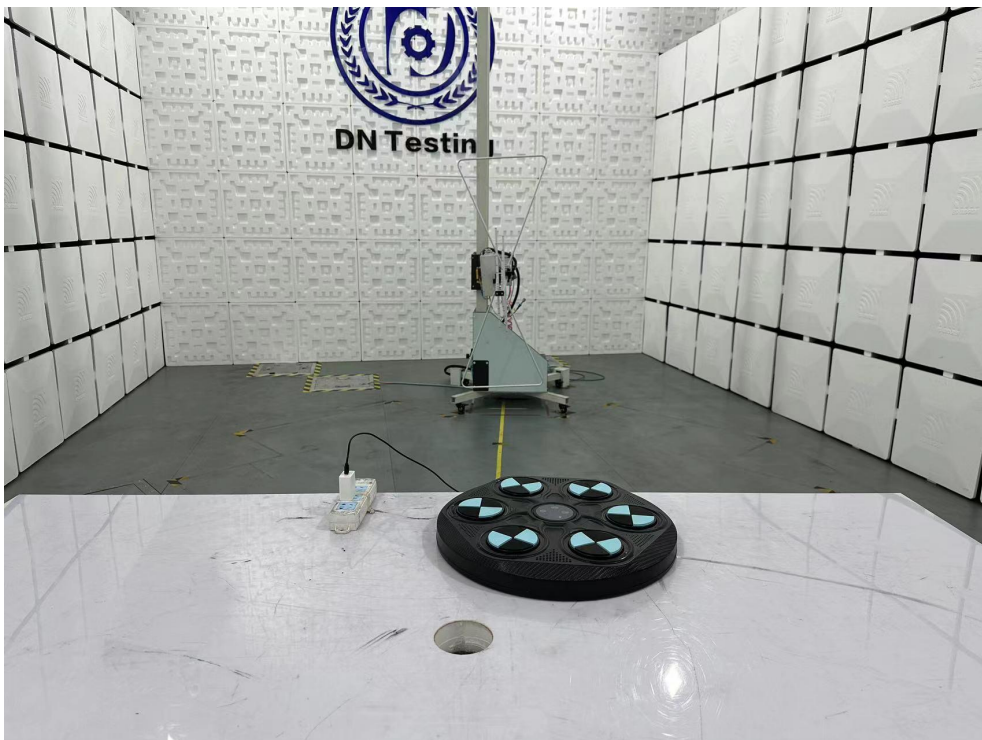

Test Setup Of EUT

FCC ID:2BG2F-QJBM-01
Conducted Emission

Radiated Emission Test View|(Below 1G)

Radiated Emission Test View|(Above 1G)