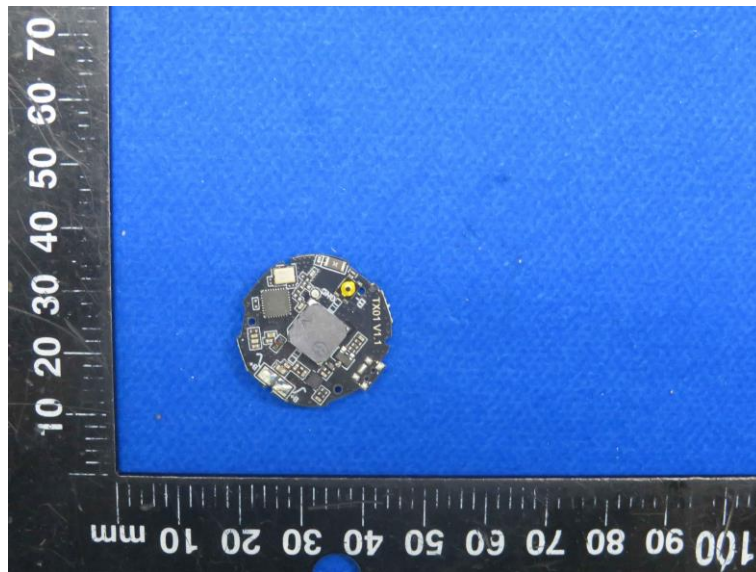

Product Name: Global Mini Tracker Tag

Model No.: S2

EUT Constructional Details

Internal Photo

-----End-----