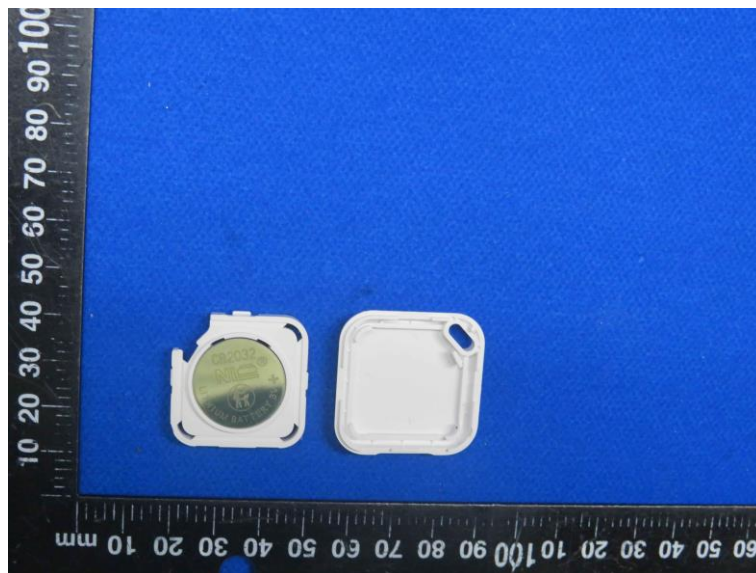

Product Name: Global Mini Tracker Tag

Model No.: S2

EUT Constructional Details

Internal Photo

-----End-----