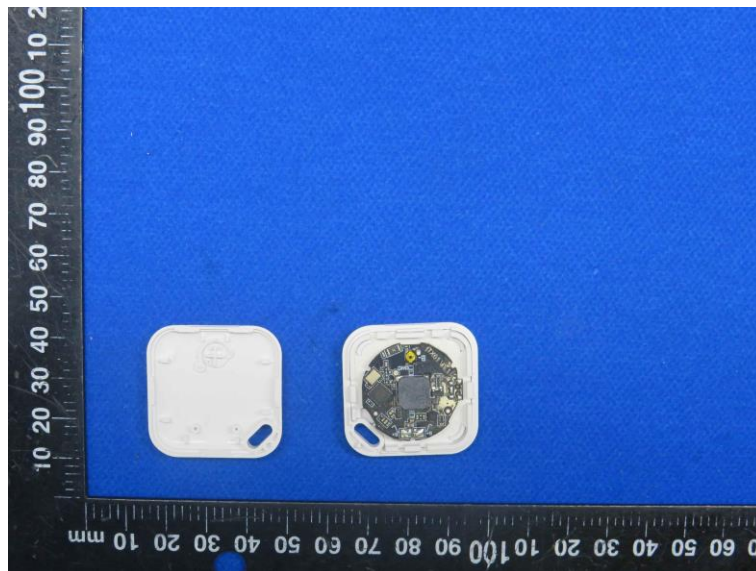

Product Name: Global Mini Tracker Tag

Model No.: S2

EUT Constructional Details

Internal Photo

-----End-----