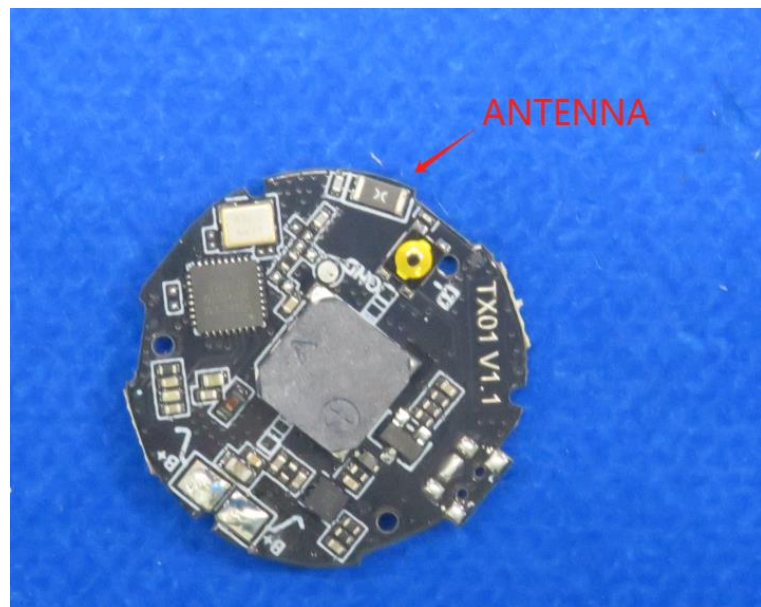

Product Name: Global Mini Tracker Tag

Model No.: S2

EUT Constructional Details

Internal Photo

-----End-----