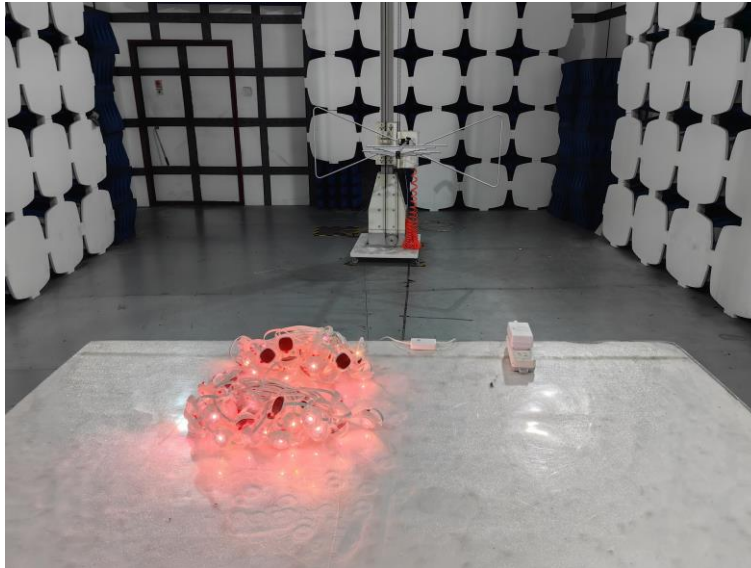

Product Name: Smart permanent outdoor light

Model No.: WK9DC-433S-72L

Test Setup Photo

Radiated Emission

Conducted Emission

-----End-----