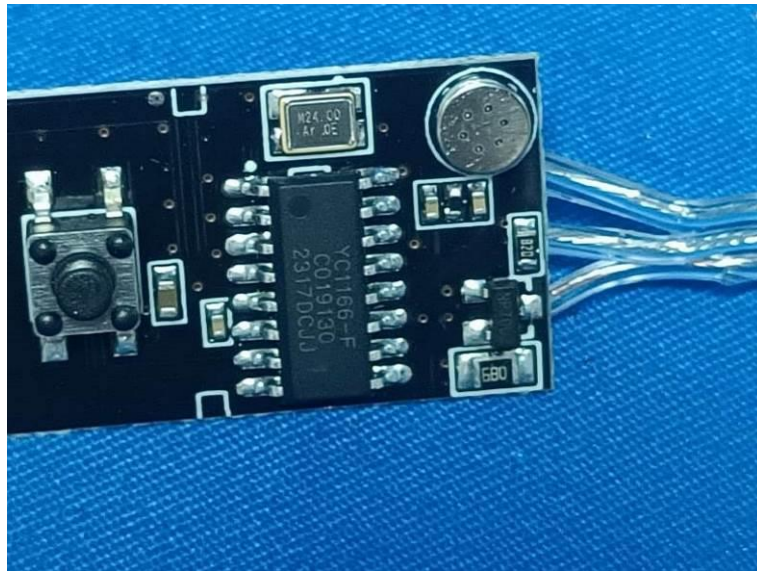

# Internal Photos of the EUT

10M100light

BT PCB Antenna

3\*1M100light

BT PCB Antenna