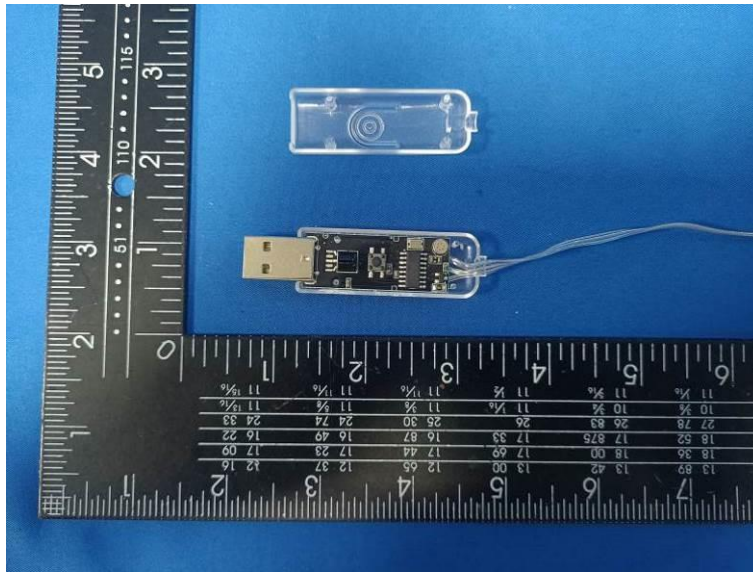

# Internal Photos of the EUT

10M100light

BT PCB Antenna

3\*1M100light

BT PCB Antenna