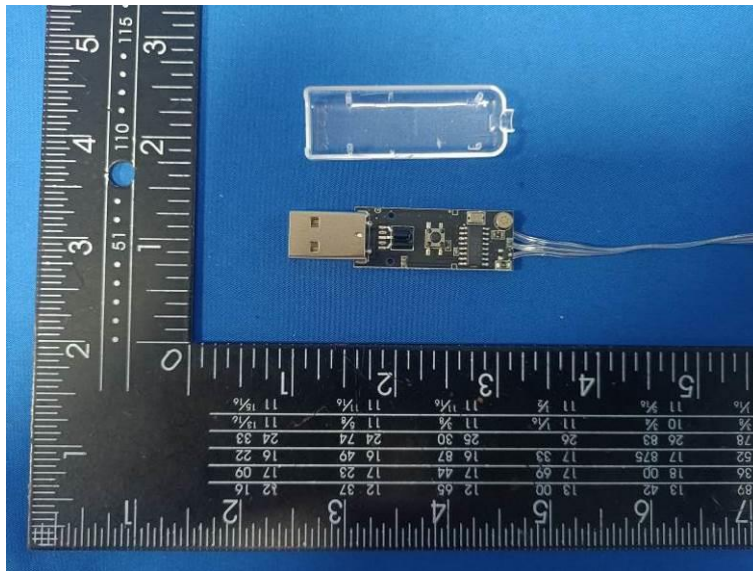

# Internal Photos of the EUT

10M100light

BT PCB Antenna

3\*1M100light

BT PCB Antenna