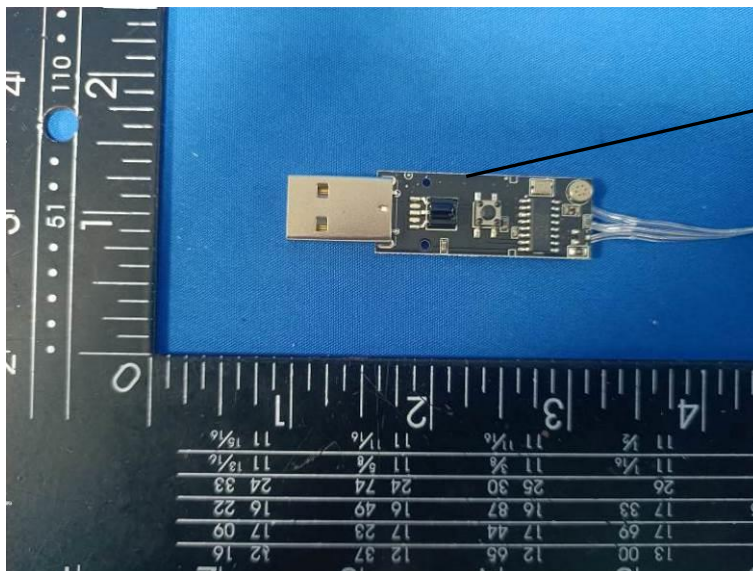

# Internal Photos of the EUT

10M100light

BT PCB Antenna

3\*1M100light

BT PCB Antenna