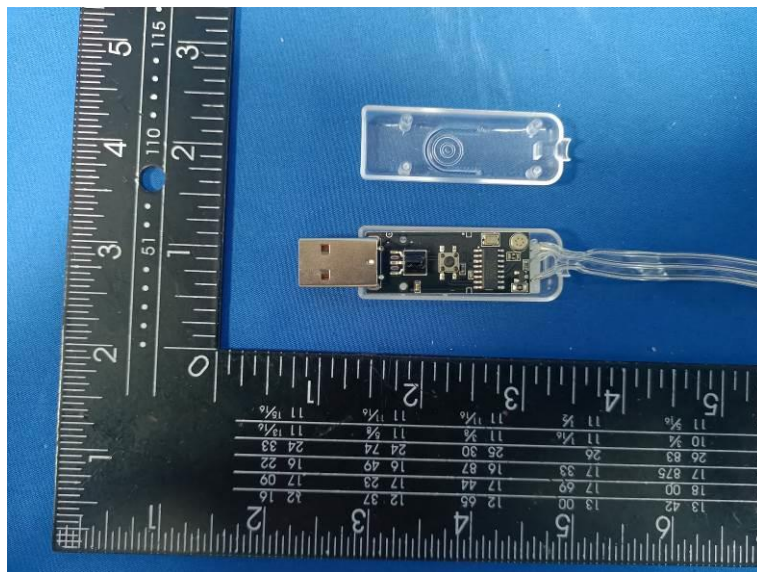

# Internal Photos of the EUT

10M100light

BT PCB Antenna

3\*1M100light

BT PCB Antenna