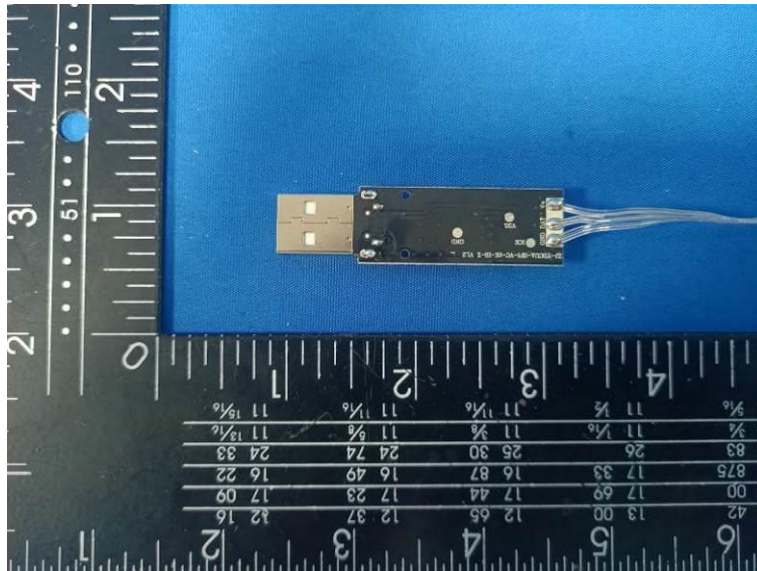

# Internal Photos of the EUT

10M100light

BT PCB Antenna

3\*1M100light

BT PCB Antenna