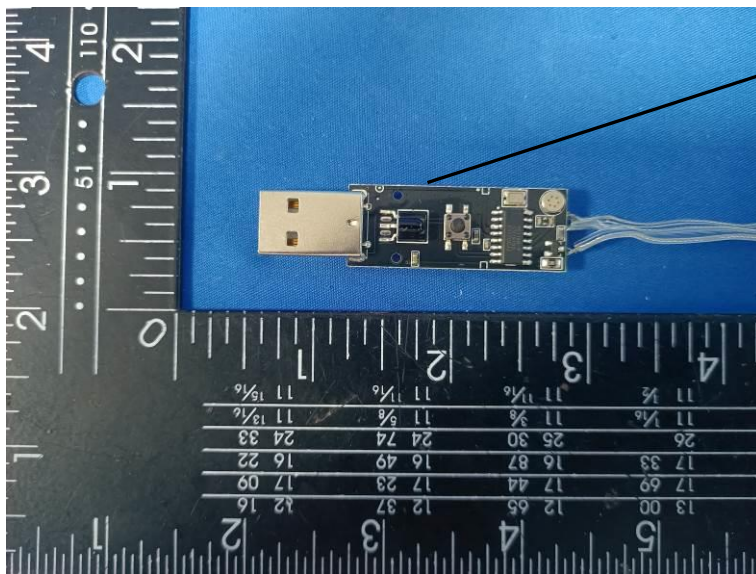

# Internal Photos of the EUT

10M100light

BT PCB Antenna

3\*1M100light

BT PCB Antenna