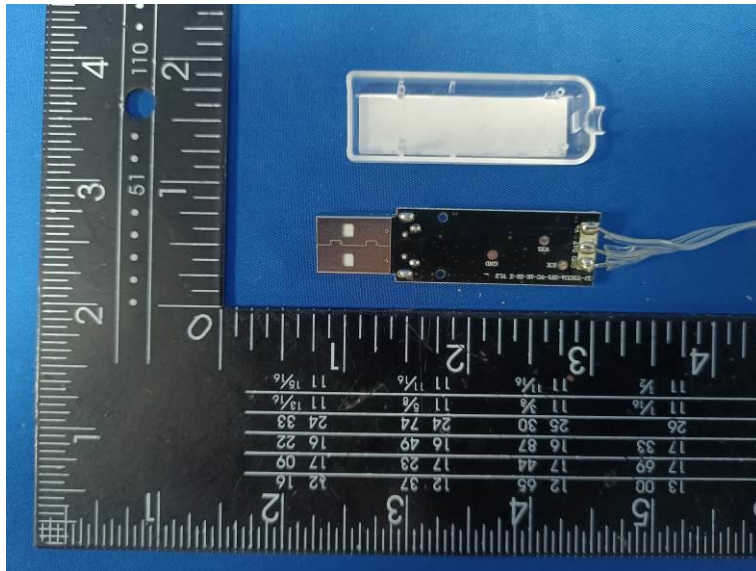

# Internal Photos of the EUT

10M100light

BT PCB Antenna

3\*1M100light

BT PCB Antenna