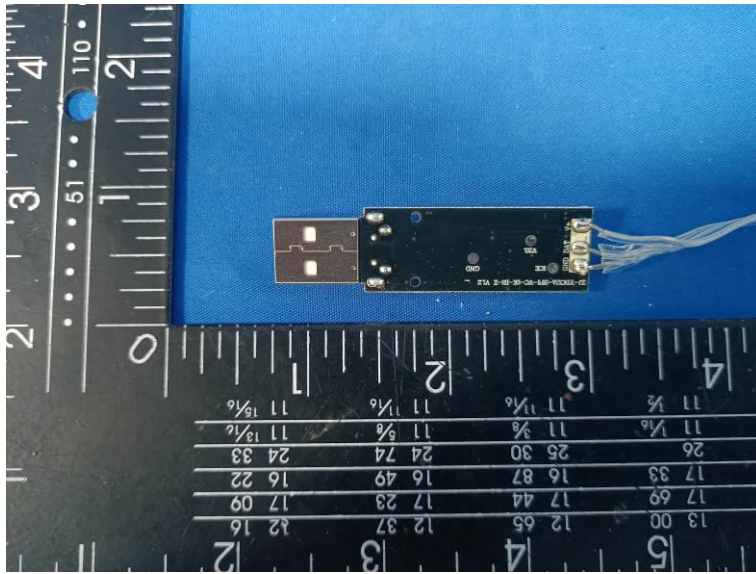

# Internal Photos of the EUT

10M100light

BT PCB Antenna

3\*1M100light

BT PCB Antenna