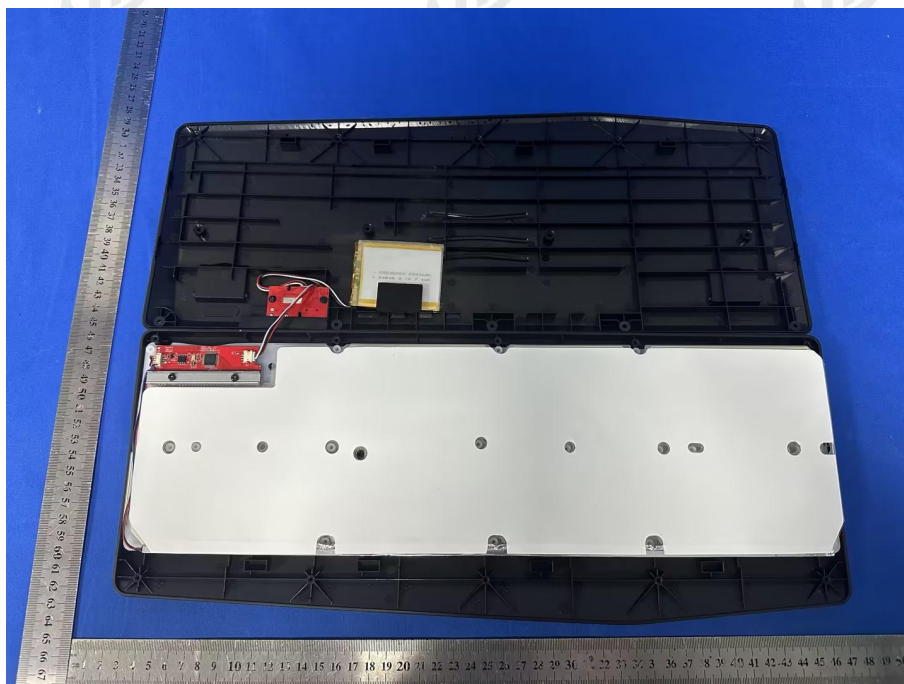

EUT PHOTO (Internal Photos)

ZHONGHAN

FCC ID:2BFZE-K1061R

ZHONGHAN

FCC ID:2BFZE-K1061R

ZHONGHAN

FCC ID:2BFZE-K1061R

ZHONGHAN