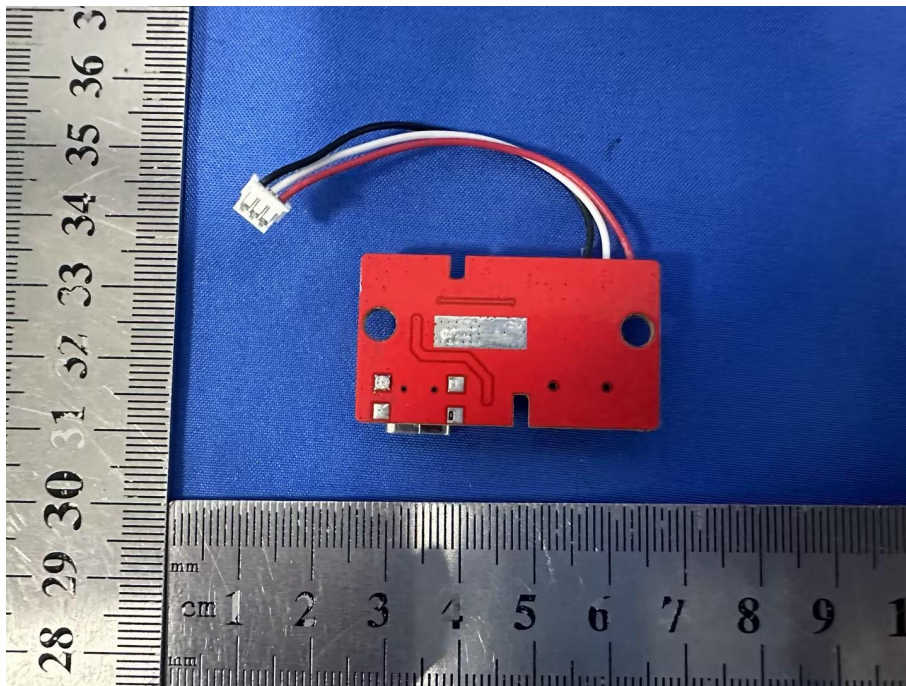

EUT PHOTO (Internal Photos)

ZHONGHAN

FCC ID:2BFZE-K1061R

ZHONGHAN

FCC ID:2BFZE-K1061R

ZHONGHAN

FCC ID:2BFZE-K1061R

ZHONGHAN