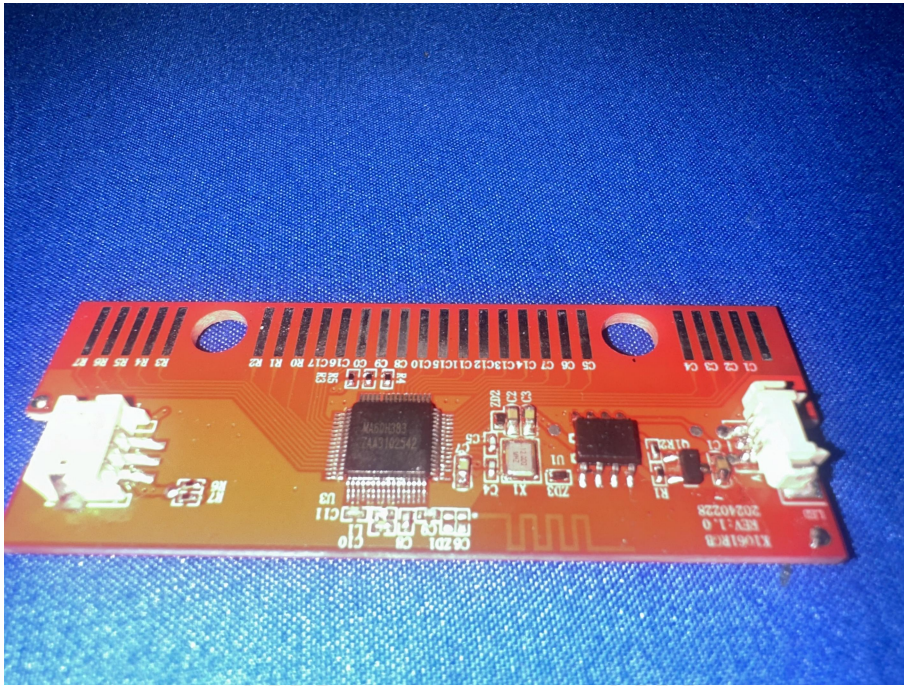

EUT PHOTO (Internal Photos)

ZHONGHAN

FCC ID:2BFZE-K1061R

ZHONGHAN

FCC ID:2BFZE-K1061R

ZHONGHAN

FCC ID:2BFZE-K1061R

ZHONGHAN

FCC ID:2BFZE-K1061R

***** END OF REPORT *****