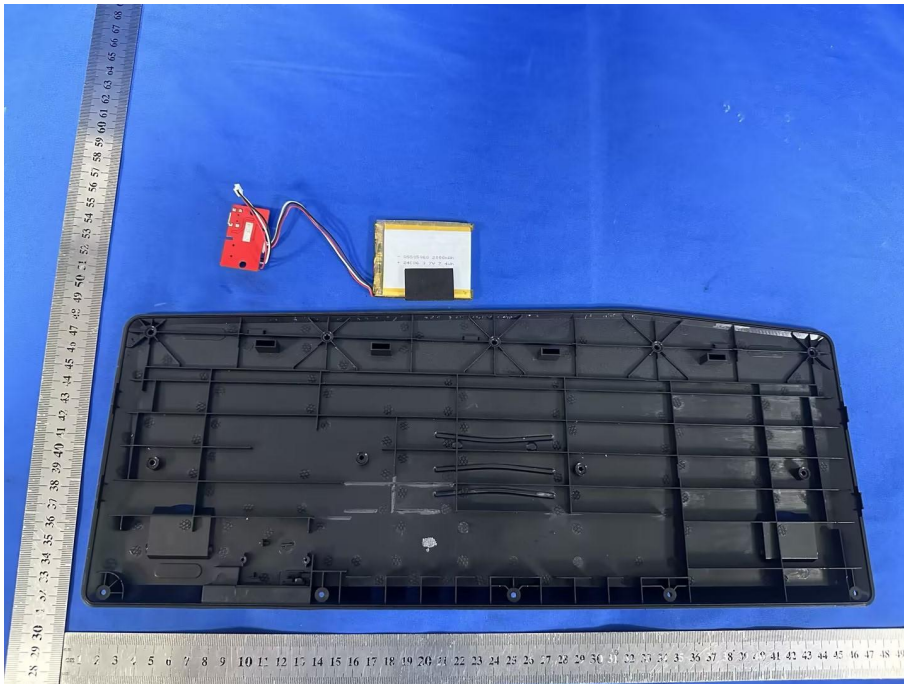

EUT PHOTO (Internal Photos)

ZHONGHAN

FCC ID:2BFZE-K1061R

ZHONGHAN

FCC ID:2BFZE-K1061R

ZHONGHAN

FCC ID:2BFZE-K1061R

ZHONGHAN