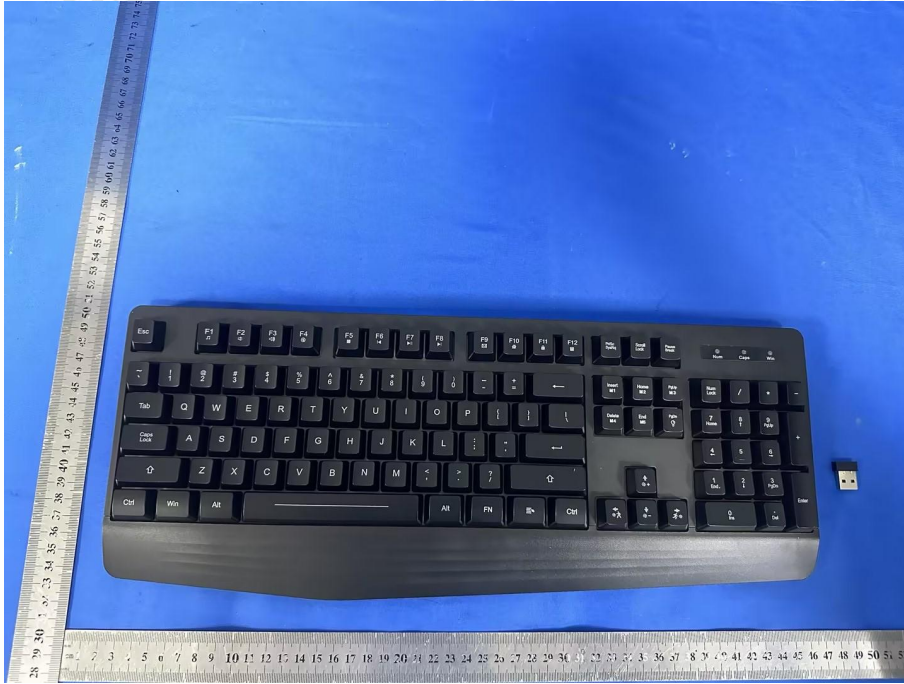

ZHONGHAN

FCC ID:2BFZE-K1061R

EUT PHOTOS(External Photos)