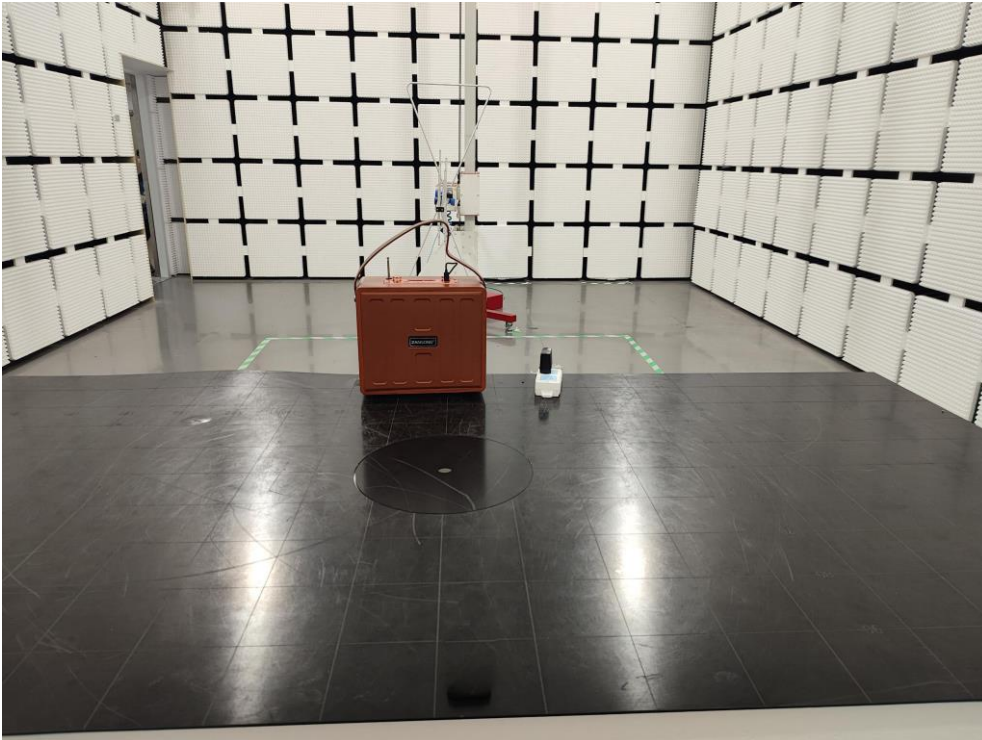

Appendix I Test Setup Photo

FCC ID: 2BFZ5-S99

Spurious Radiation Emissions Test (<1G)

Spurious Radiation Emissions Test (>1G)

Conducted emission Test

-----End-----