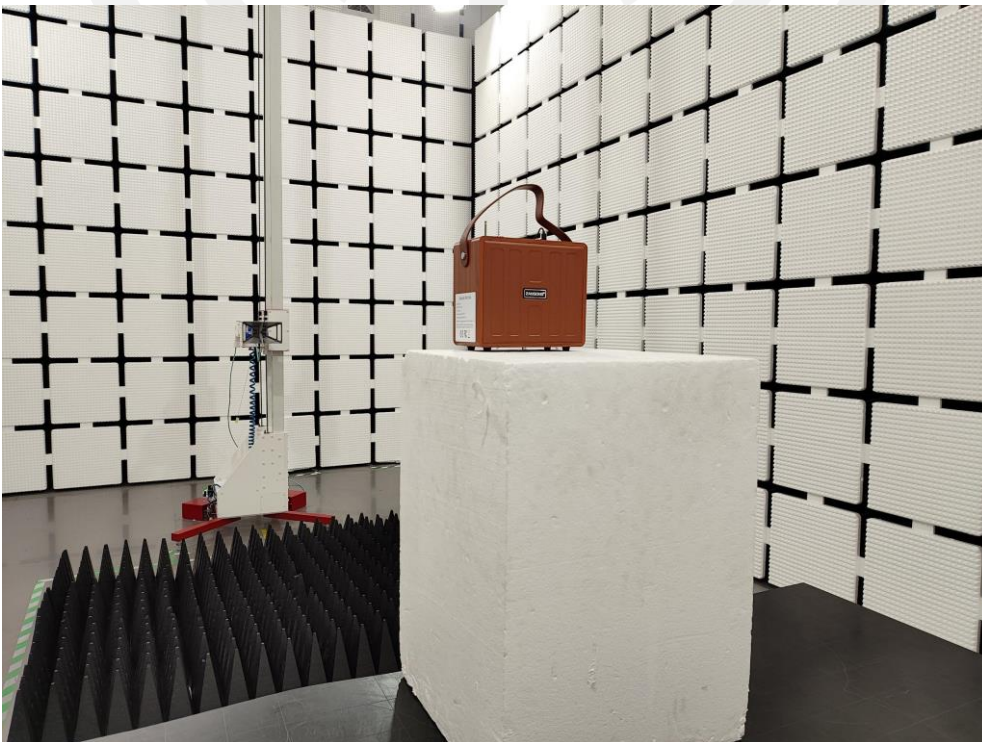

Appendix I Test Setup Photo

FCC ID: 2BFZ5-S99

Spurious Radiation Emissions Test (<1G)

Spurious Radiation Emissions Test (>1G)

Conducted emission Test

-----End-----