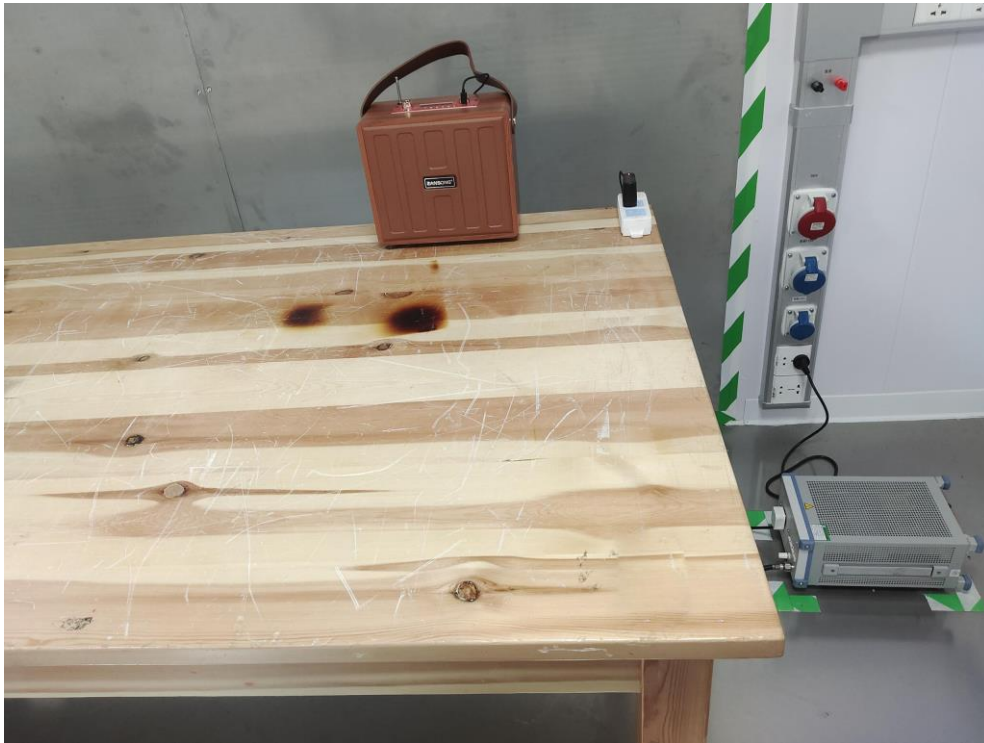

Appendix I Test Setup Photo

FCC ID: 2BFZ5-S99

Spurious Radiation Emissions Test (<1G)

Spurious Radiation Emissions Test (>1G)

Conducted emission Test

-----End-----