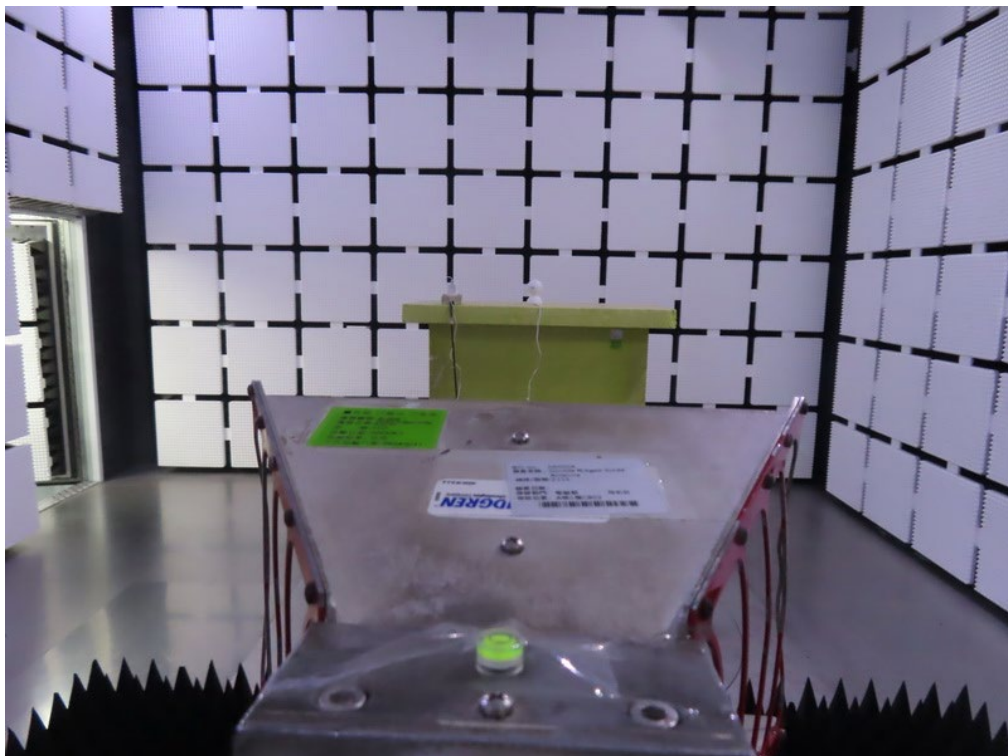

**11. EUT TEST PHOTOS****AC Power Line Conducted Emissions Test Photos**

**Radiated Emissions Test Photos****9 kHz to 30 MHz**

**Radiated Emissions Test Photos****30 MHz to 1 GHz**

**Radiated Emissions Test Photos****Band edge & Harmonic 1 GHz - 18 GHz**

**Radiated Emissions Test Photos****Harmonic Above 18 GHz**

### Conducted Test Photos