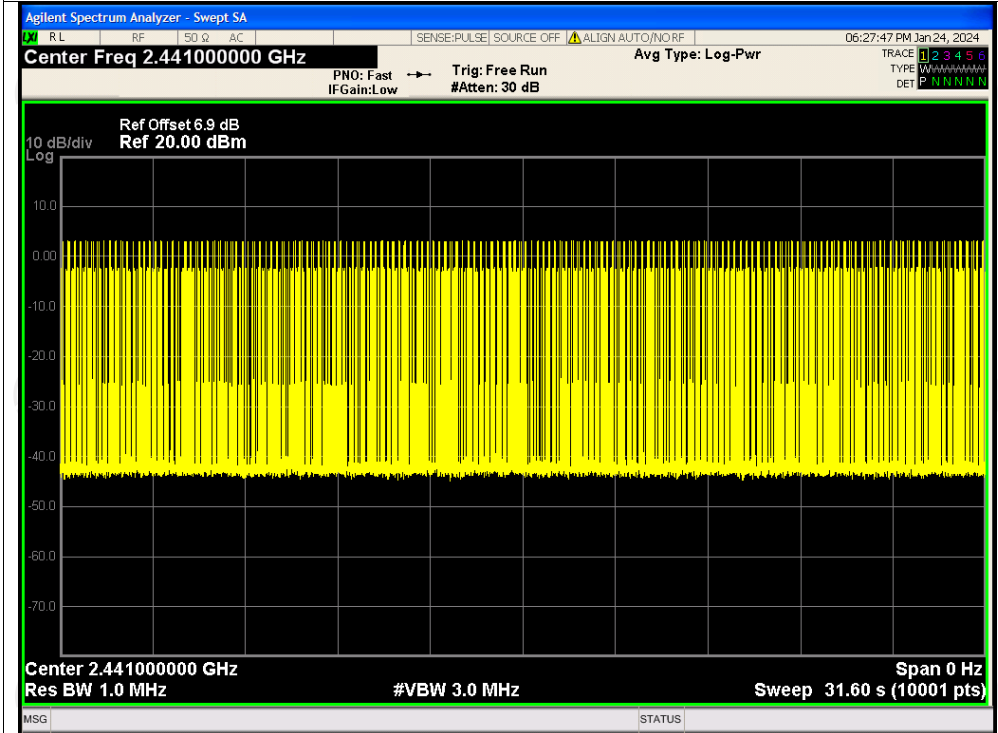

Dwell NVNT 3-DH1 2441MHz One Burst

Dwell NVNT 3-DH1 2441MHz Accumulated

Dwell NVNT 3-DH3 2441MHz One Burst

Dwell NVNT 3-DH3 2441MHz Accumulated

Dwell NVNT 3-DH5 2441MHz One Burst

Dwell NVNT 3-DH5 2441MHz Accumulated

Appendix B: Photographs of Test Setup

Product: Mage See-through Bluetooth Speaker

Model: G037

Radiated Emission

Conducted Emission

Appendix C: Photographs of EUT
Product: Mage See-through Bluetooth Speaker
Model: G037
External Photos