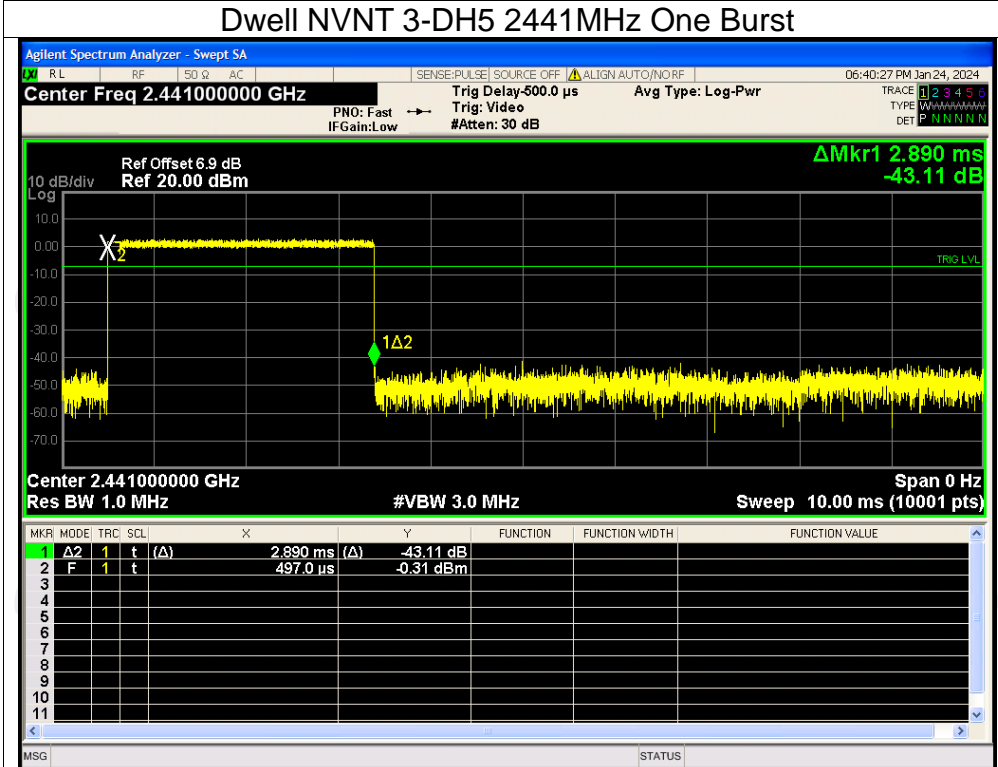

Dwell NVNT 3-DH1 2441MHz One Burst

Dwell NVNT 3-DH1 2441MHz Accumulated

Dwell NVNT 3-DH3 2441MHz One Burst

Dwell NVNT 3-DH3 2441MHz Accumulated

Dwell NVNT 3-DH5 2441MHz One Burst

Dwell NVNT 3-DH5 2441MHz Accumulated

Appendix B: Photographs of Test Setup

Product: Mage See-through Bluetooth Speaker

Model: G037

Radiated Emission

Conducted Emission

Appendix C: Photographs of EUT
Product: Mage See-through Bluetooth Speaker
Model: G037
External Photos