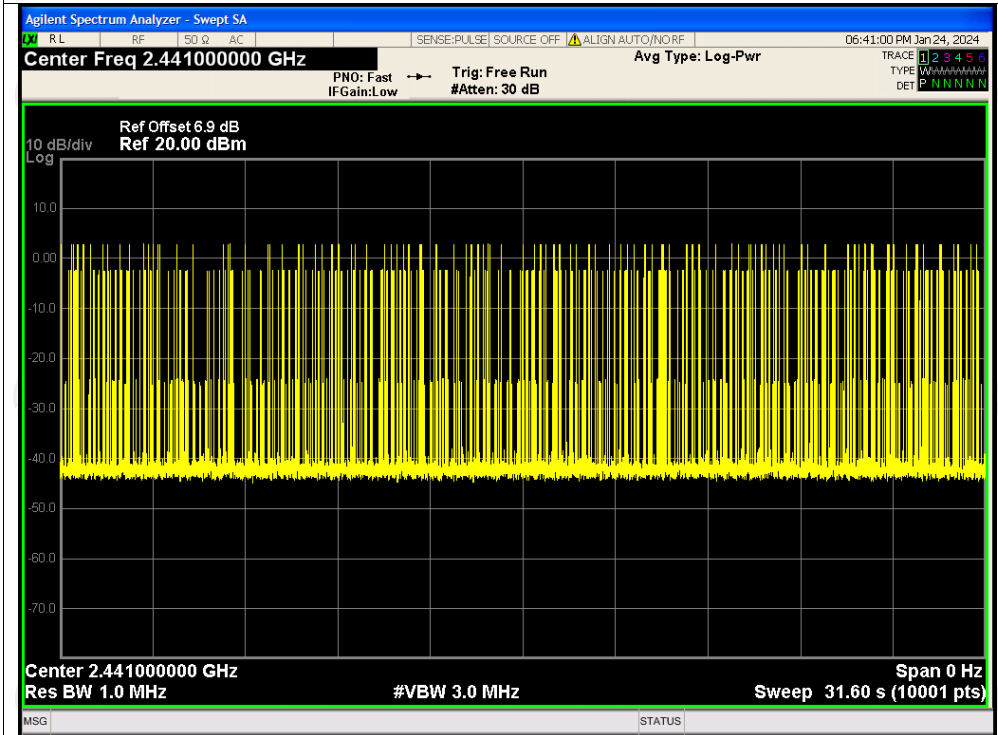

Dwell NVNT 3-DH1 2441MHz One Burst

Dwell NVNT 3-DH1 2441MHz Accumulated

Dwell NVNT 3-DH3 2441MHz One Burst

Dwell NVNT 3-DH3 2441MHz Accumulated

Dwell NVNT 3-DH5 2441MHz One Burst

Dwell NVNT 3-DH5 2441MHz Accumulated

Appendix B: Photographs of Test Setup

Product: Mage See-through Bluetooth Speaker

Model: G037

Radiated Emission

Conducted Emission

Appendix C: Photographs of EUT
Product: Mage See-through Bluetooth Speaker
Model: G037
External Photos