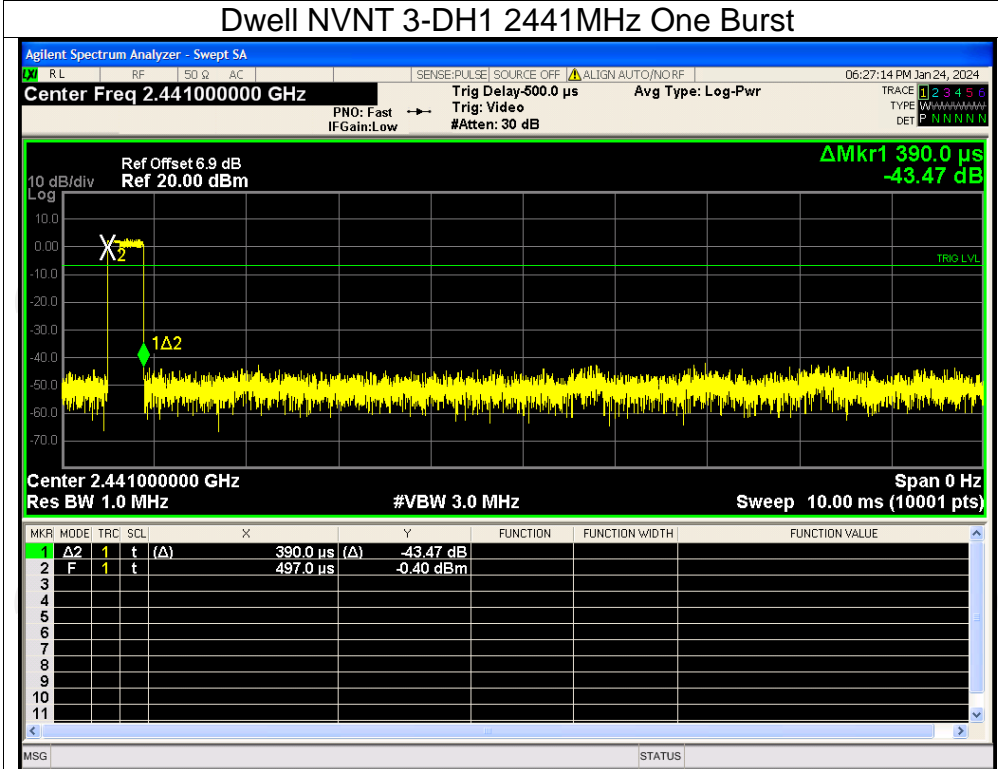

Dwell NVNT 3-DH1 2441MHz One Burst

Dwell NVNT 3-DH1 2441MHz Accumulated

Dwell NVNT 3-DH3 2441MHz One Burst

Dwell NVNT 3-DH3 2441MHz Accumulated

Dwell NVNT 3-DH5 2441MHz One Burst

Dwell NVNT 3-DH5 2441MHz Accumulated

Appendix B: Photographs of Test Setup

Product: Mage See-through Bluetooth Speaker

Model: G037

Radiated Emission

Conducted Emission

Appendix C: Photographs of EUT
Product: Mage See-through Bluetooth Speaker
Model: G037
External Photos