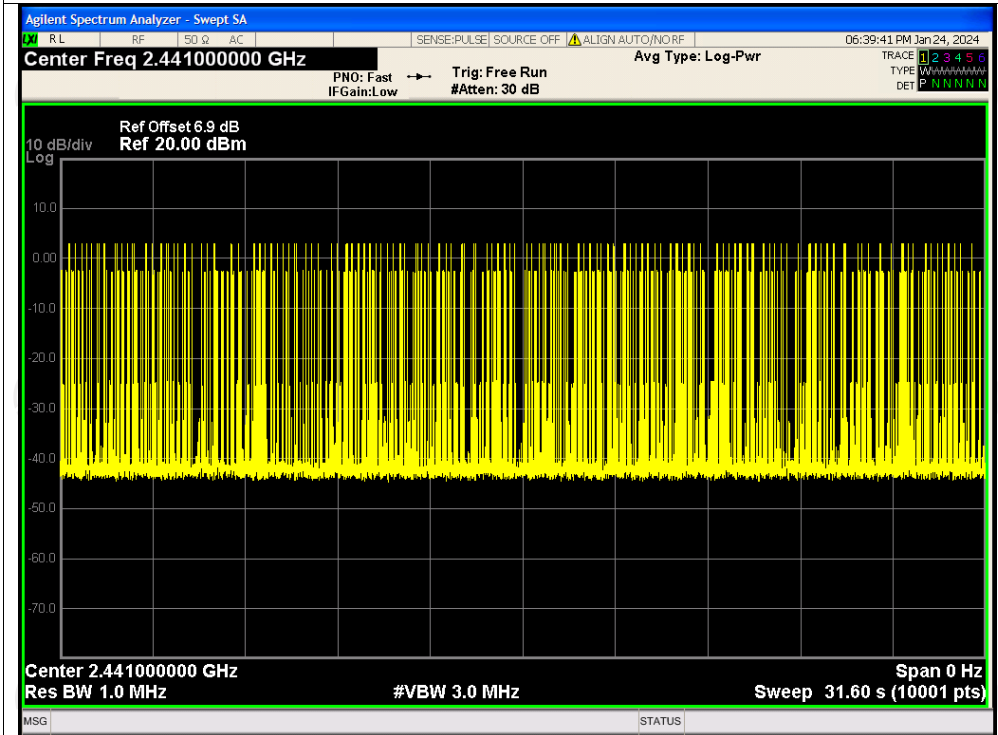

Dwell NVNT 3-DH1 2441MHz One Burst

Dwell NVNT 3-DH1 2441MHz Accumulated

Dwell NVNT 3-DH3 2441MHz One Burst

Dwell NVNT 3-DH3 2441MHz Accumulated

Dwell NVNT 3-DH5 2441MHz One Burst

Dwell NVNT 3-DH5 2441MHz Accumulated

Appendix B: Photographs of Test Setup

Product: Mage See-through Bluetooth Speaker

Model: G037

Radiated Emission

Conducted Emission

Appendix C: Photographs of EUT
Product: Mage See-through Bluetooth Speaker
Model: G037
External Photos