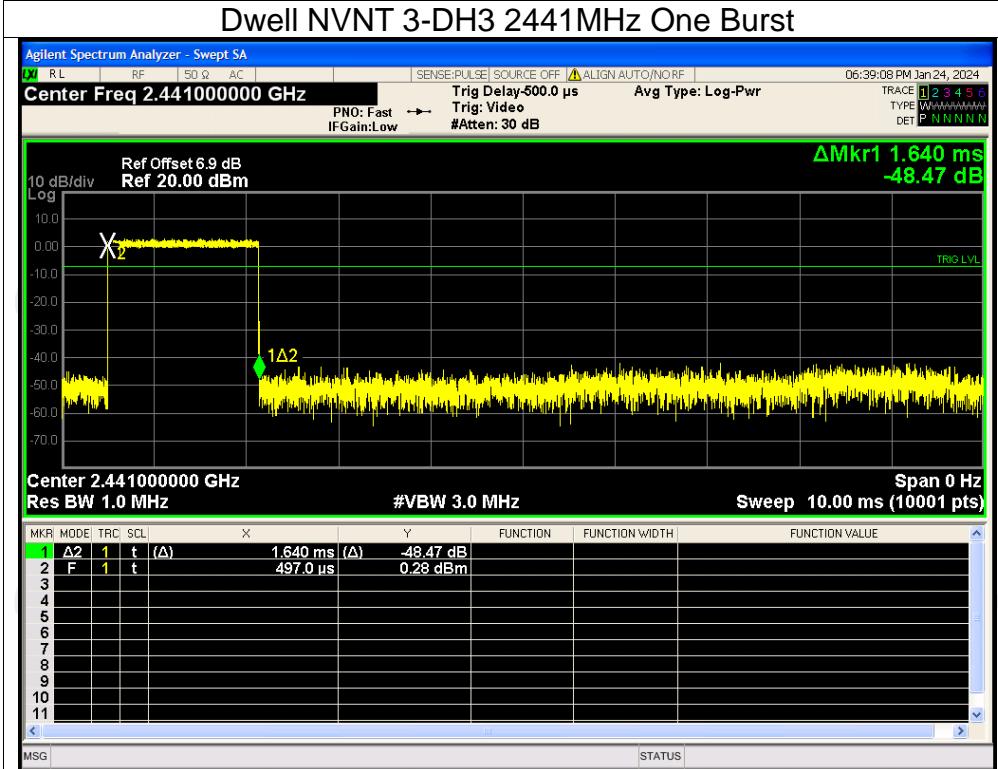

Dwell NVNT 3-DH1 2441MHz One Burst

Dwell NVNT 3-DH1 2441MHz Accumulated

Dwell NVNT 3-DH3 2441MHz One Burst

Dwell NVNT 3-DH3 2441MHz Accumulated

Dwell NVNT 3-DH5 2441MHz One Burst

Dwell NVNT 3-DH5 2441MHz Accumulated

Appendix B: Photographs of Test Setup

Product: Mage See-through Bluetooth Speaker

Model: G037

Radiated Emission

Conducted Emission

Appendix C: Photographs of EUT
Product: Mage See-through Bluetooth Speaker
Model: G037
External Photos