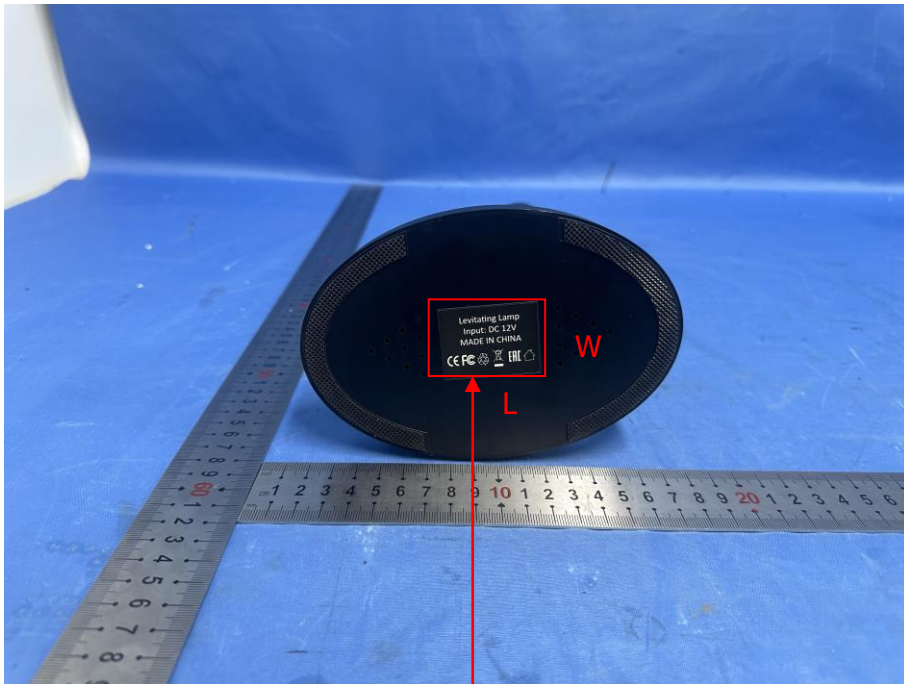

Label

Levitating Moon lamp

Model Name: FB6A Moon Lamp

FCC ID: 2BFXE-ELVANCY

Size: L40mm * W30mm

1. The label is silk-screen on the sample