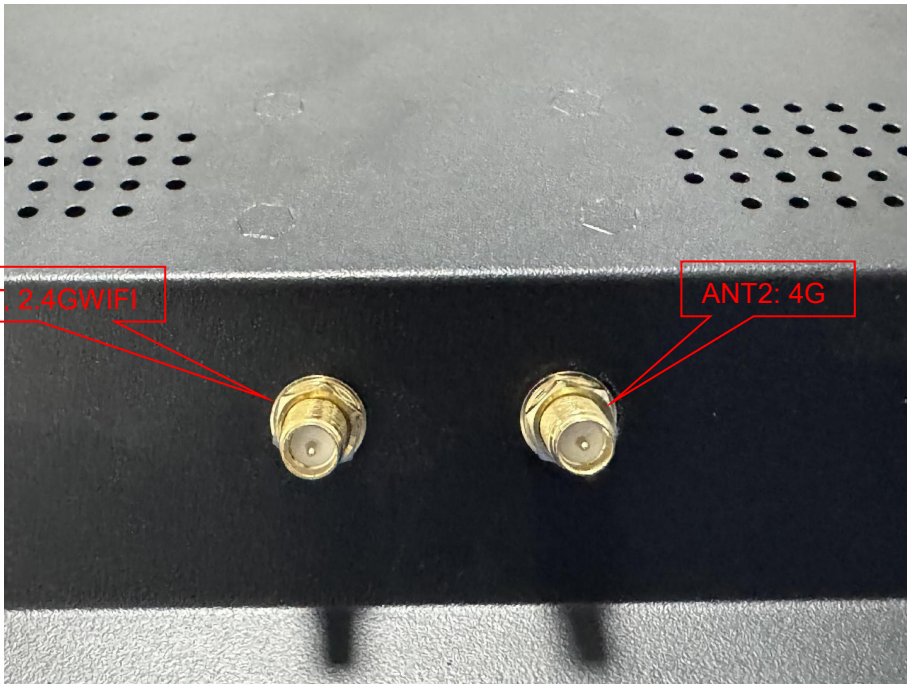

ZHONGHAN

FCC ID:2BFWU-QC-3201N

***** END OF REPORT *****