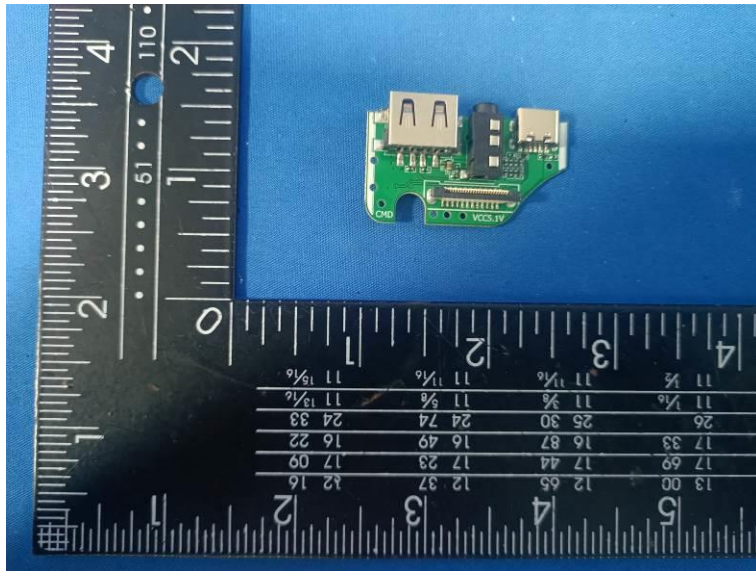

Internal Photos of the EUT

BT PCB Antenna