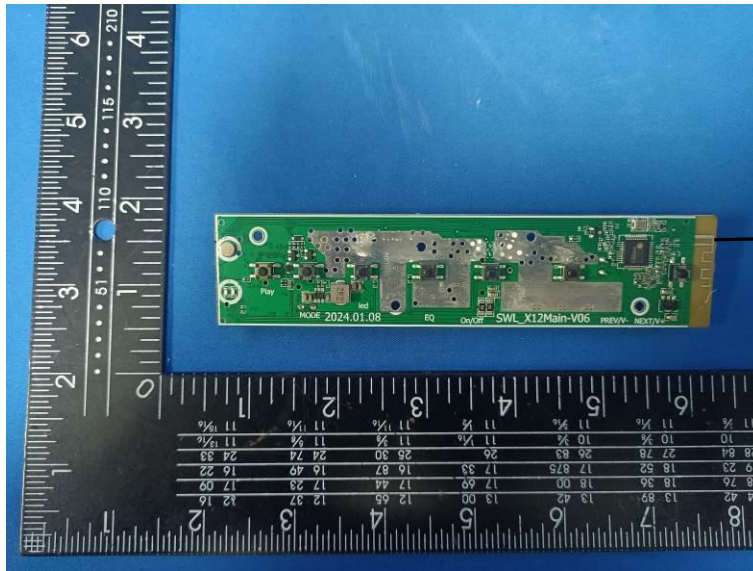

Internal Photos of the EUT

BT PCB Antenna