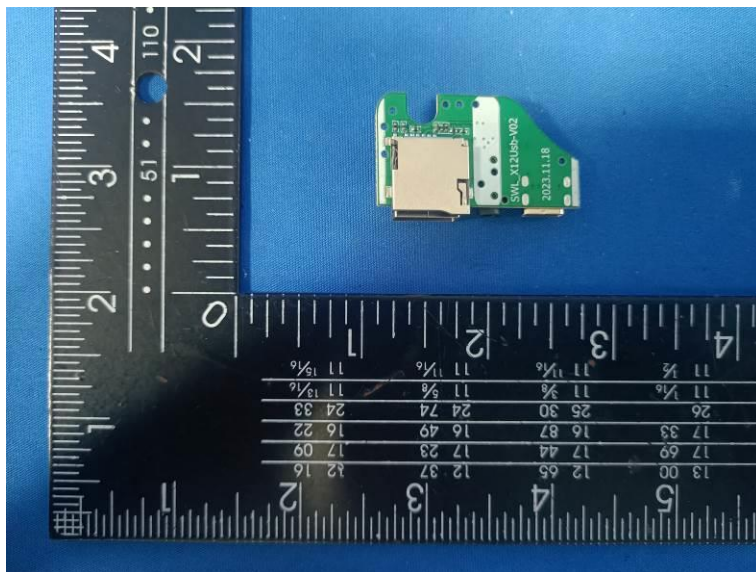

Internal Photos of the EUT

BT PCB Antenna