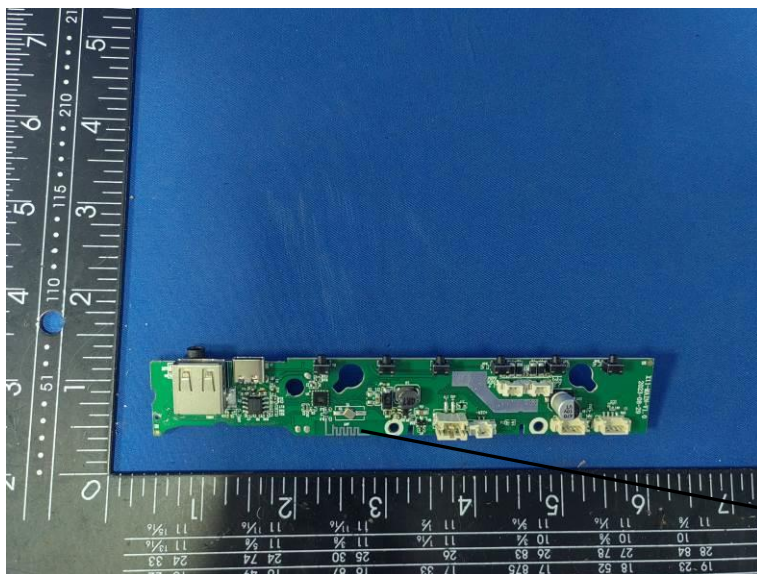

Internal Photos of the EUT

BT PCB Antenna