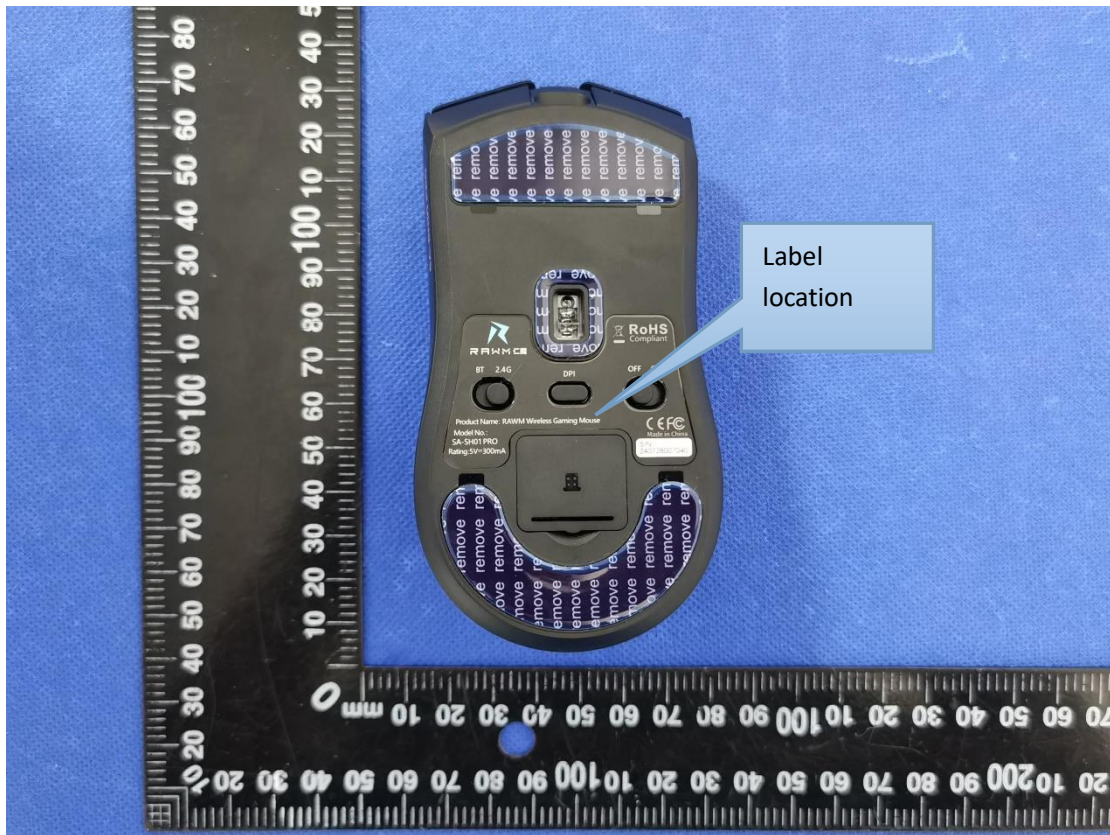

Label & label location

20mm*10mm

FCC ID:2BFVP-SASH01PRO