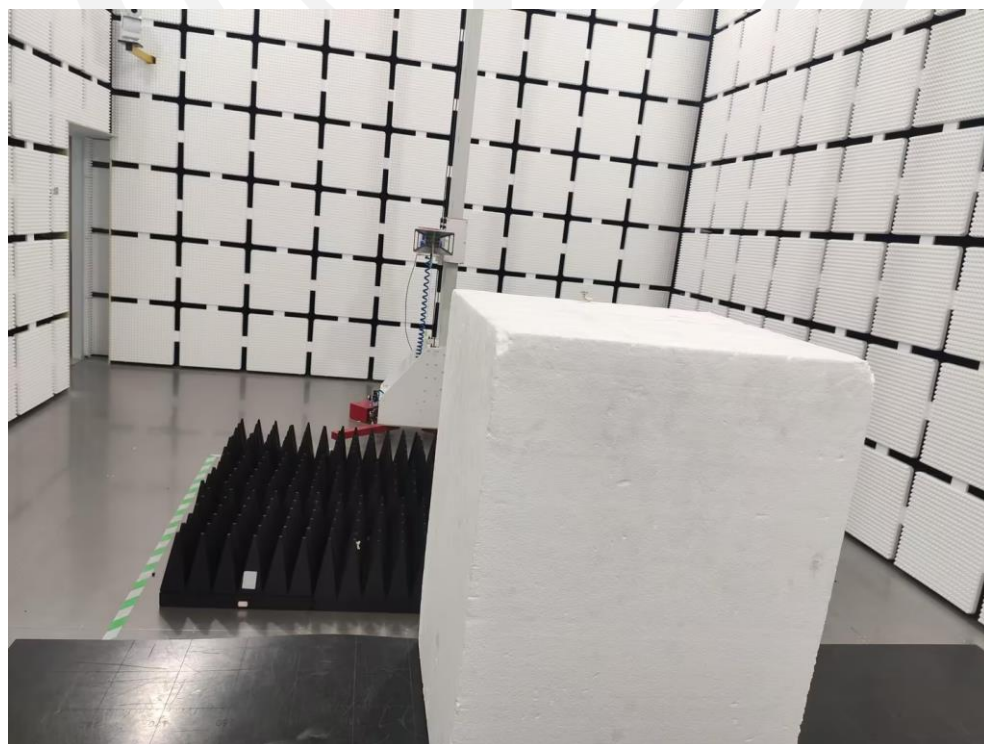

Appendix I Test Setup Photo

FCC ID: 2BFSY-K11

Spurious Radiation Emissions Test (<1G)

Spurious Radiation Emissions Test (>1G)

Conducted emission Test
-----End-----