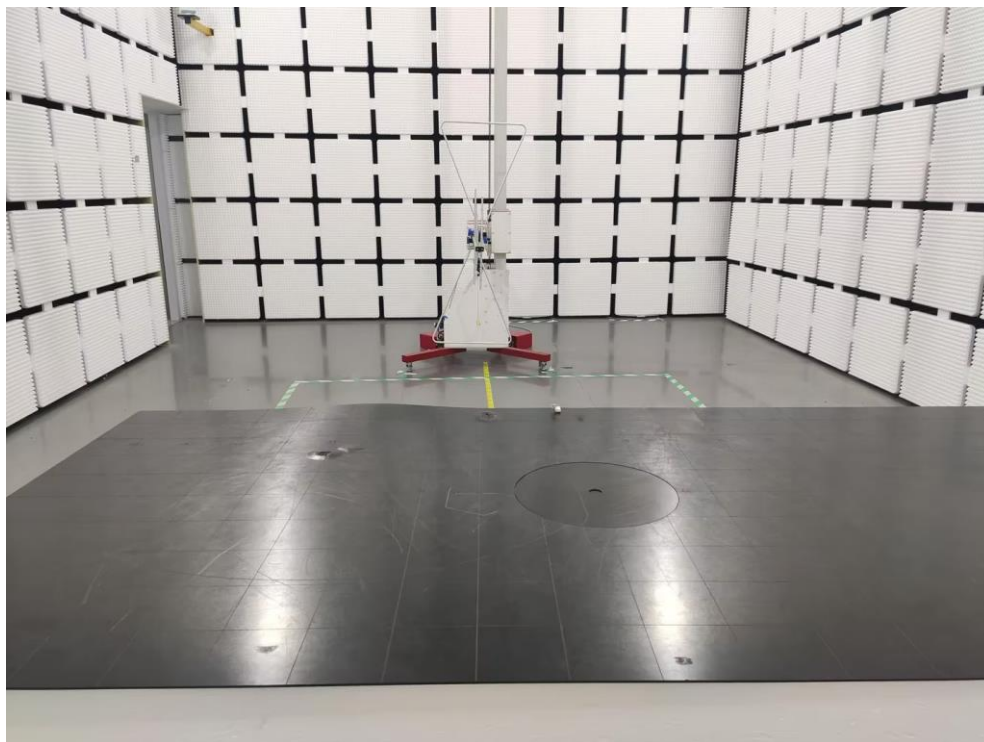

Appendix I Test Setup Photo

FCC ID: 2BFSY-K11

Spurious Radiation Emissions Test (<1G)

Spurious Radiation Emissions Test (>1G)

Conducted emission Test
-----End-----