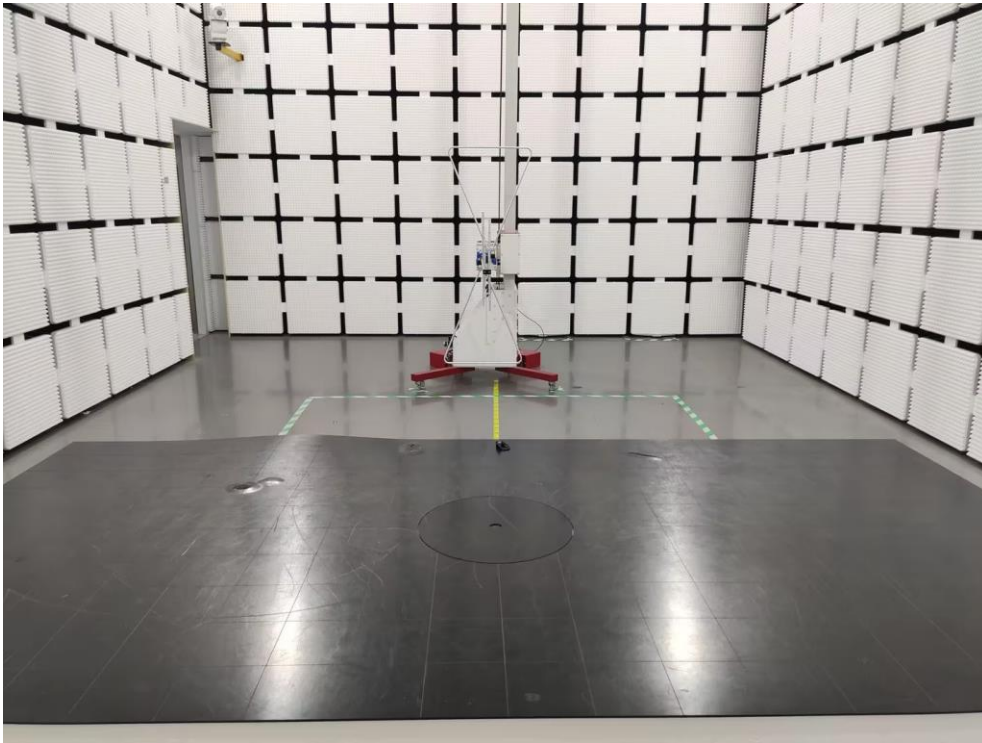

Appendix I Test Setup Photo

FCC ID: 2BFST-G6S

Spurious Radiation Emissions Test (<1G)

Spurious Radiation Emissions Test (> 1G)

Power terminal conduction test
-----End-----