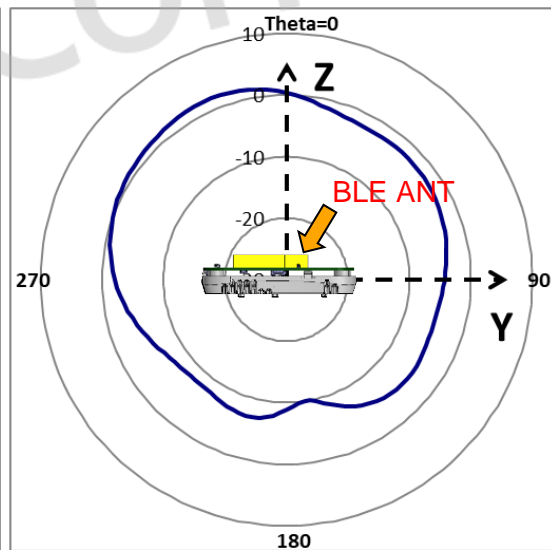

	Bottom metal housing
BLE to WIFI 2.4GHz	Max 26.3dB

Average Radiation efficiency

	Bottom metal housing
BLE	50%
WIFI_2GHz / 5GHz	50% / 60%

Peak gain

	Bottom metal housing
BLE	Max 1.9dBi
WIFI_2GHz / 5GHz	Max 2.6dBi / 4.8dBi

Antenna Placement for Free Space

Main Board TOP View

- WIFI metal antenna size : 33(L) x 12.5(W) x 3.65(H)mm³
- BLE metal antenna size : 33(L) x 11.6(W) x 3.65(H)mm³

VSWR & Isolation

Efficiency

BLE_Free space	2400	2450	2500	avg.
Eff.	50.0%	56.7%	51.6%	52.8%
Eff. dB	-3.01	-2.47	-2.87	
Peak Gain	1.19	1.93	1.80	

WiFi_Free space	2400	2450	2500	avg.	5150	5350	5550	5750	5850	avg.
Eff.	51.8%	57.0%	52.5%	53.7%	63.7%	65.5%	66.0%	63.8%	60.4%	63.9%
Eff. dB	-2.86	-2.44	-2.80		-1.96	-1.84	-1.81	-1.95	-2.19	
Peak Gain	2.20	2.64	2.22		4.87	4.55	4.58	4.17	3.83	

Radiation Pattern for BLE 2.4GHz

Measured with free space

2GHz Radiation Pattern

— BLE_Free Space

Radiation Pattern for WIFI 2.4GHz

Measured with free space

Radiation Pattern for WIFI 5GHz

Measured with free space