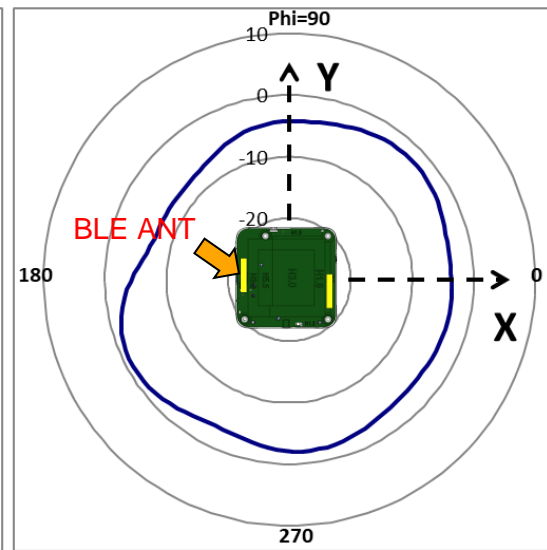

Antenna Placement for Free Space

Main Board TOP View

- WIFI metal antenna size : 33(L) x 12.5(W) x 3.65(H)mm³
- BLE metal antenna size : 33(L) x 11.6(W) x 3.65(H)mm³

VSWR & Isolation

Efficiency

BLE_Free space	2400	2450	2500	avg.
Eff.	50.0%	56.7%	51.6%	52.8%
Eff. dB	-3.01	-2.47	-2.87	
Peak Gain	1.19	1.93	1.80	

WiFi_Free space	2400	2450	2500	avg.	5150	5350	5550	5750	5850	avg.
Eff.	51.8%	57.0%	52.5%	53.7%	63.7%	65.5%	66.0%	63.8%	60.4%	63.9%
Eff. dB	-2.86	-2.44	-2.80		-1.96	-1.84	-1.81	-1.95	-2.19	
Peak Gain	2.20	2.64	2.22		4.87	4.55	4.58	4.17	3.83	

Radiation Pattern for BLE 2.4GHz

Measured with free space

2GHz Radiation Pattern

— BLE_Free Space

Radiation Pattern for WIFI 2.4GHz

Measured with free space

Radiation Pattern for WIFI 5GHz

Measured with free space