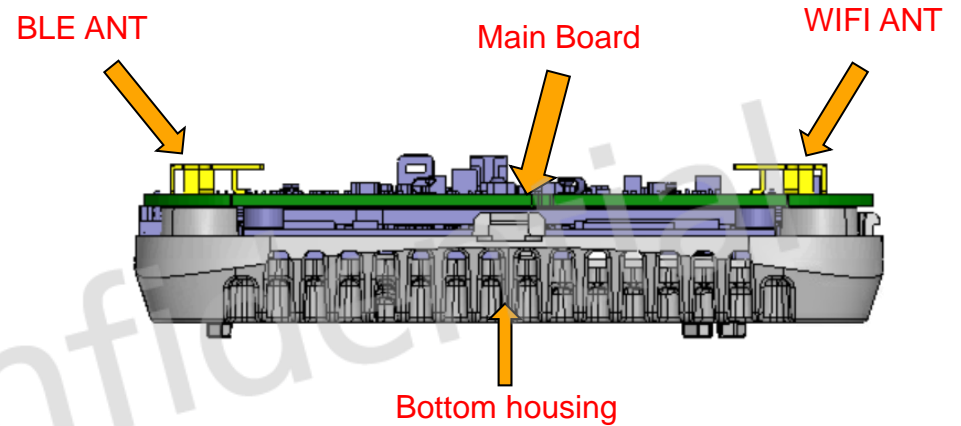

	Bottom metal housing
BLE to WIFI 2.4GHz	Max 26.3dB

Average Radiation efficiency

	Bottom metal housing
BLE	50%
WIFI_2GHz / 5GHz	50% / 60%

Peak gain

	Bottom metal housing
BLE	Max 1.9dBi
WIFI_2GHz / 5GHz	Max 2.6dBi / 4.8dBi

Antenna Placement for Free Space

Main Board TOP View

- WIFI metal antenna size : 33(L) x 12.5(W) x 3.65(H)mm³
- BLE metal antenna size : 33(L) x 11.6(W) x 3.65(H)mm³

VSWR & Isolation

Efficiency

BLE_Free space	2400	2450	2500	avg.
Eff.	50.0%	56.7%	51.6%	52.8%
Eff. dB	-3.01	-2.47	-2.87	
Peak Gain	1.19	1.93	1.80	