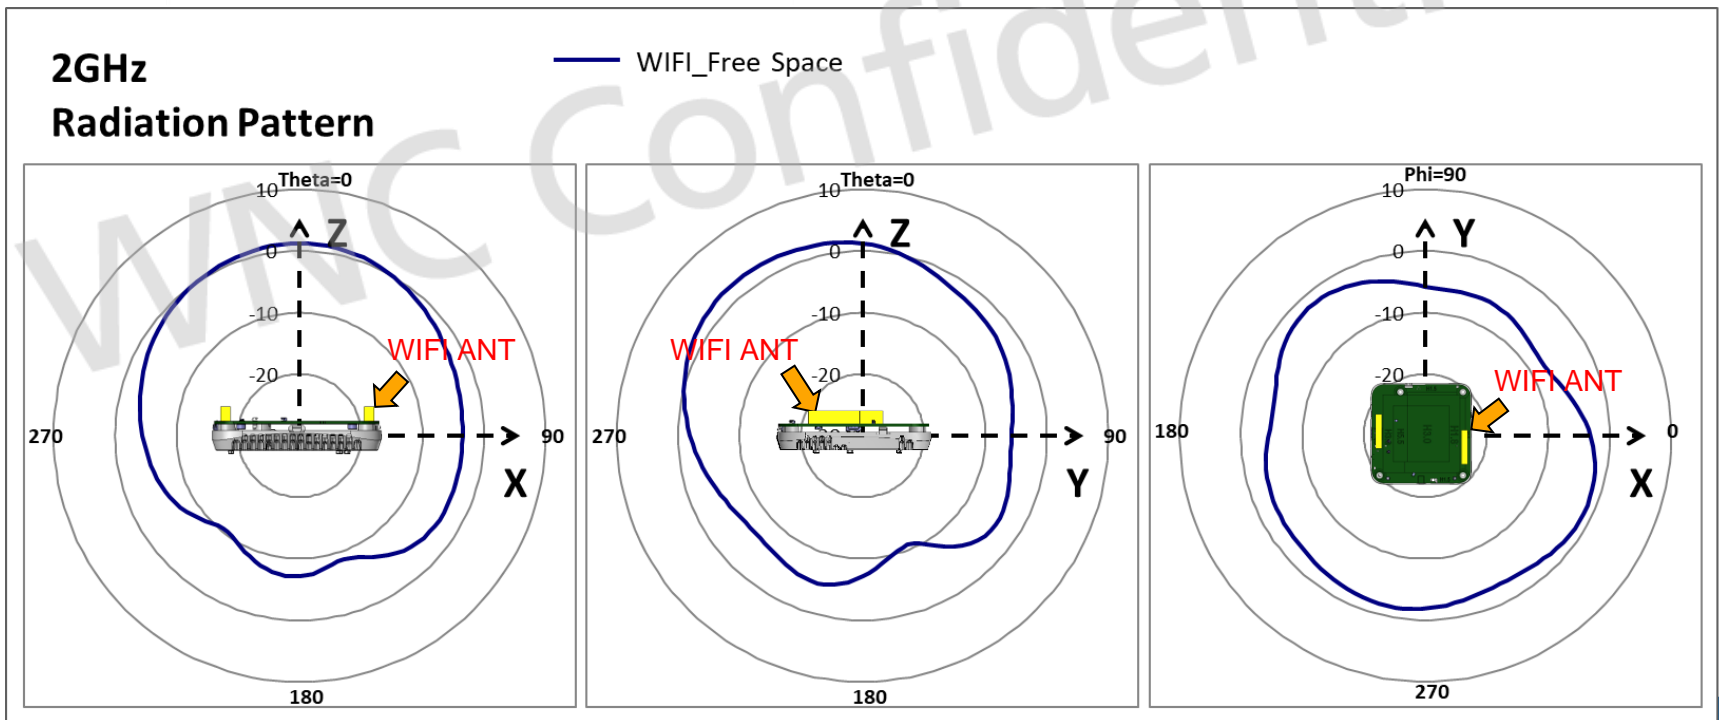

Antenna Placement for Free Space

Main Board TOP View

- WIFI metal antenna size : 33(L) x 12.5(W) x 3.65(H)mm³
- BLE metal antenna size : 33(L) x 11.6(W) x 3.65(H)mm³

VSWR & Isolation

Efficiency

BLE_Free space	2400	2450	2500	avg.
Eff.	50.0%	56.7%	51.6%	52.8%
Eff. dB	-3.01	-2.47	-2.87	
Peak Gain	1.19	1.93	1.80	

Radiation Pattern for BLE 2.4GHz

Measured with free space

2GHz Radiation Pattern

— BLE_Free Space

Radiation Pattern for WIFI 2.4GHz

Measured with free space

Radiation Pattern for WIFI 5GHz

Measured with free space