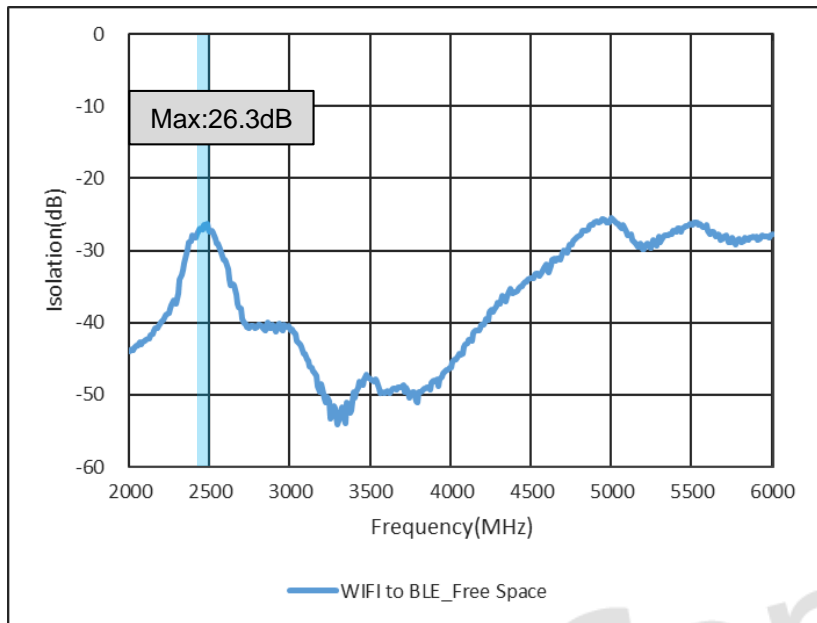

	Bottom metal housing
BLE to WIFI 2.4GHz	Max 26.3dB

Average Radiation efficiency

	Bottom metal housing
BLE	50%
WIFI_2GHz / 5GHz	50% / 60%

Peak gain

	Bottom metal housing
BLE	Max 1.9dBi
WIFI_2GHz / 5GHz	Max 2.6dBi / 4.8dBi

Antenna Placement for Free Space

Main Board TOP View

- WIFI metal antenna size : 33(L) x 12.5(W) x 3.65(H)mm³
- BLE metal antenna size : 33(L) x 11.6(W) x 3.65(H)mm³

VSWR & Isolation

Efficiency

BLE_Free space	2400	2450	2500	avg.
Eff.	50.0%	56.7%	51.6%	52.8%
Eff. dB	-3.01	-2.47	-2.87	
Peak Gain	1.19	1.93	1.80	

WiFi_Free space	2400	2450	2500	avg.	5150	5350	5550	5750	5850	avg.
Eff.	51.8%	57.0%	52.5%	53.7%	63.7%	65.5%	66.0%	63.8%	60.4%	63.9%
Eff. dB	-2.86	-2.44	-2.80		-1.96	-1.84	-1.81	-1.95	-2.19	
Peak Gain	2.20	2.64	2.22		4.87	4.55	4.58	4.17	3.83	