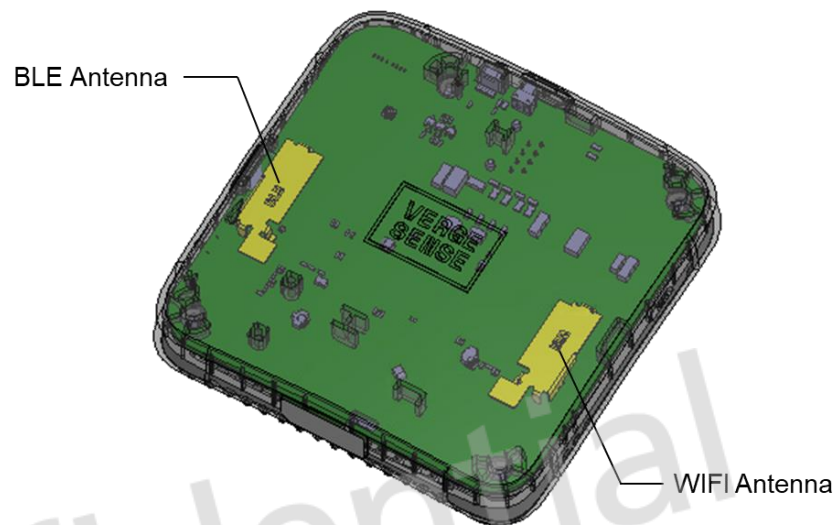

Antenna Placement for Free Space

Main Board TOP View

- WIFI metal antenna size : 33(L) x 12.5(W) x 3.65(H)mm³
- BLE metal antenna size : 33(L) x 11.6(W) x 3.65(H)mm³

VSWR & Isolation

Efficiency

BLE_Free space	2400	2450	2500	avg.
Eff.	50.0%	56.7%	51.6%	52.8%
Eff. dB	-3.01	-2.47	-2.87	
Peak Gain	1.19	1.93	1.80	