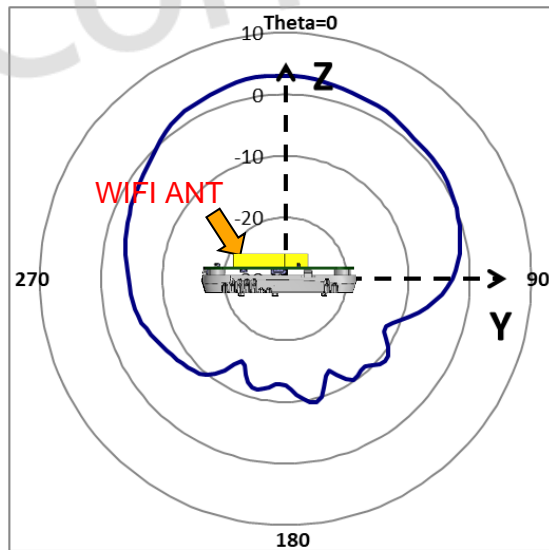

5GHz Radiation Pattern

— WIFI_Free Space