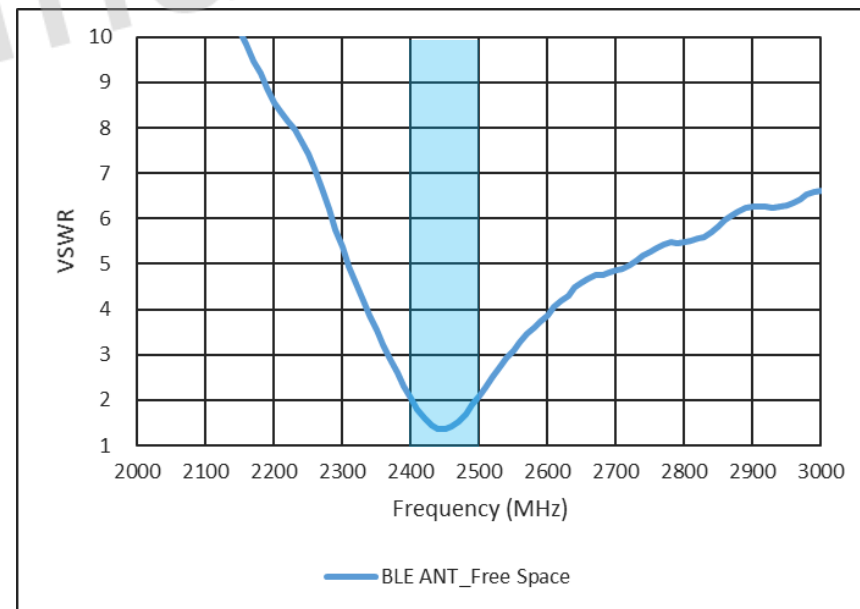

	Bottom metal housing
BLE to WIFI 2.4GHz	Max 26.3dB

Average Radiation efficiency

	Bottom metal housing
BLE	50%
WIFI_2GHz / 5GHz	50% / 60%

Peak gain

	Bottom metal housing
BLE	Max 1.9dBi
WIFI_2GHz / 5GHz	Max 2.6dBi / 4.8dBi

Antenna Placement for Free Space

Main Board TOP View

- WIFI metal antenna size : 33(L) x 12.5(W) x 3.65(H)mm³
- BLE metal antenna size : 33(L) x 11.6(W) x 3.65(H)mm³

VSWR & Isolation

Efficiency

BLE_Free space	2400	2450	2500	avg.
Eff.	50.0%	56.7%	51.6%	52.8%
Eff. dB	-3.01	-2.47	-2.87	
Peak Gain	1.19	1.93	1.80	

WiFi_Free space	2400	2450	2500	avg.	5150	5350	5550	5750	5850	avg.
Eff.	51.8%	57.0%	52.5%	53.7%	63.7%	65.5%	66.0%	63.8%	60.4%	63.9%
Eff. dB	-2.86	-2.44	-2.80		-1.96	-1.84	-1.81	-1.95	-2.19	
Peak Gain	2.20	2.64	2.22		4.87	4.55	4.58	4.17	3.83	