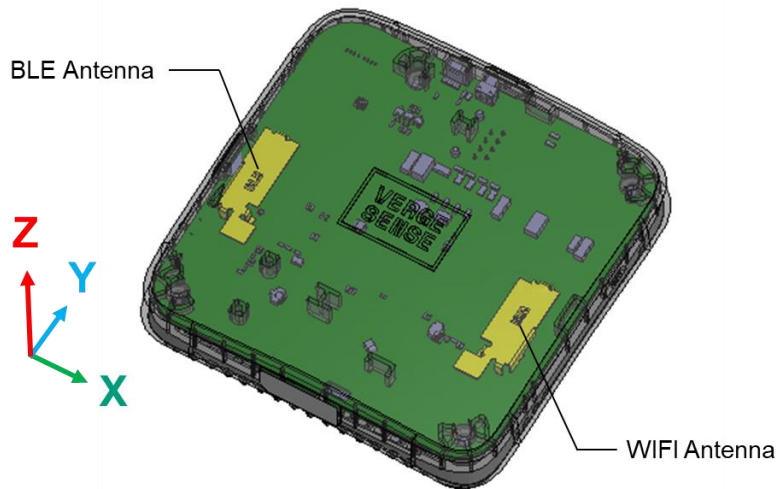

Radiation Pattern for BLE 2.4GHz