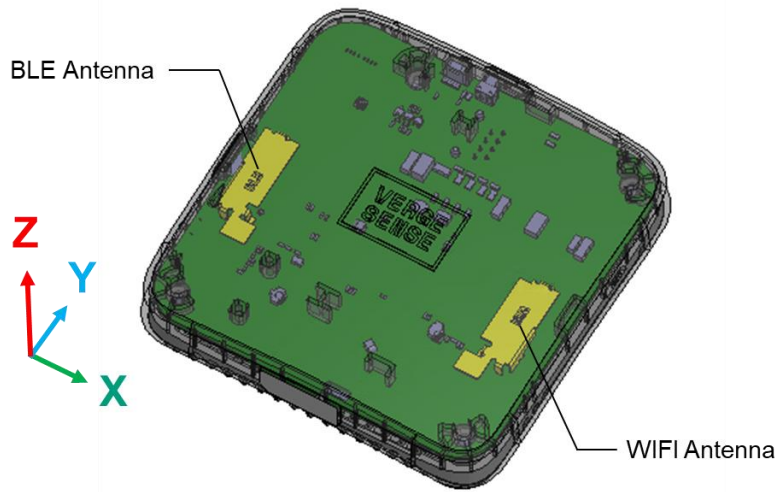

Radiation Pattern for BLE 2.4GHz

Measured with free space

2GHz Radiation Pattern

— BLE_Free Space

Radiation Pattern for WIFI 2.4GHz

Measured with free space

Radiation Pattern for WIFI 5GHz

Measured with free space

5GHz Radiation Pattern

— WIFI_Free Space

The logo consists of the letters 'WNC' in a bold, italicized, blue sans-serif font. The 'W' and 'C' are connected at the top, and the 'N' is positioned between them. The background of the entire image is a photograph of a modern glass-walled office building under a clear blue sky, with some green foliage in the foreground on the left.