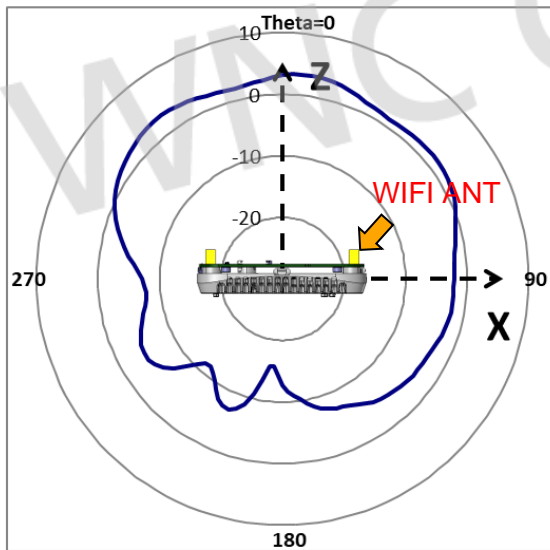

Antenna Placement for Free Space

Main Board TOP View

- WIFI metal antenna size : 33(L) x 12.5(W) x 3.65(H)mm³
- BLE metal antenna size : 33(L) x 11.6(W) x 3.65(H)mm³

VSWR & Isolation

Efficiency

BLE_Free space	2400	2450	2500	avg.
Eff.	50.0%	56.7%	51.6%	52.8%
Eff. dB	-3.01	-2.47	-2.87	
Peak Gain	1.19	1.93	1.80	

WiFi_Free space	2400	2450	2500	avg.	5150	5350	5550	5750	5850	avg.
Eff.	51.8%	57.0%	52.5%	53.7%	63.7%	65.5%	66.0%	63.8%	60.4%	63.9%
Eff. dB	-2.86	-2.44	-2.80		-1.96	-1.84	-1.81	-1.95	-2.19	
Peak Gain	2.20	2.64	2.22		4.87	4.55	4.58	4.17	3.83	

Radiation Pattern for BLE 2.4GHz

Measured with free space

2GHz Radiation Pattern

— BLE_Free Space

Radiation Pattern for WIFI 2.4GHz

Measured with free space

Radiation Pattern for WIFI 5GHz

Measured with free space

5GHz Radiation Pattern

— WIFI_Free Space

The logo consists of the letters 'WNC' in a bold, italicized, blue sans-serif font. The 'W' and 'C' are connected at the top, and the 'N' is positioned between them. The background of the entire image is a photograph of a modern glass-walled office building under a clear blue sky, with some green foliage in the foreground on the left.