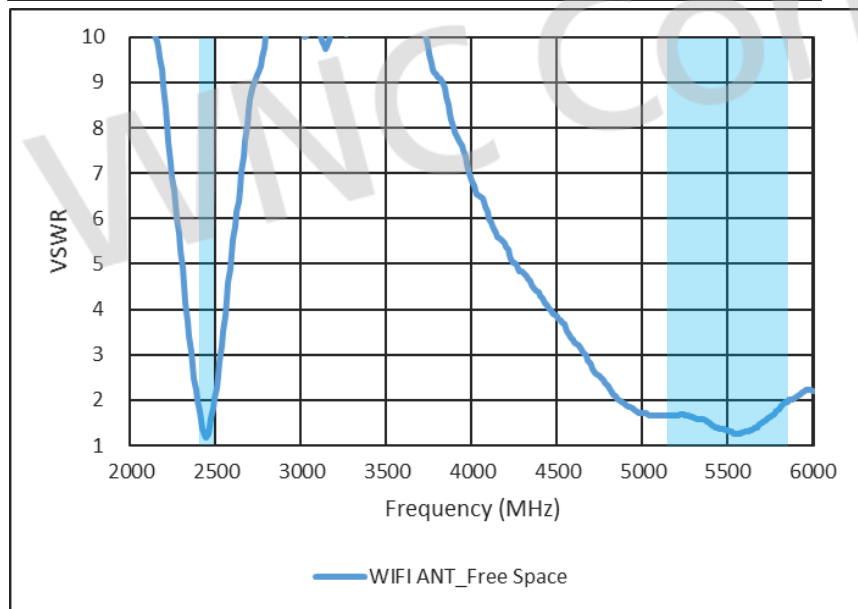

	Bottom metal housing
BLE to WIFI 2.4GHz	Max 26.3dB

Average Radiation efficiency

	Bottom metal housing
BLE	50%
WIFI_2GHz / 5GHz	50% / 60%

Peak gain

	Bottom metal housing
BLE	Max 1.9dBi
WIFI_2GHz / 5GHz	Max 2.6dBi / 4.8dBi

Antenna Placement for Free Space

Main Board TOP View

- WIFI metal antenna size : 33(L) x 12.5(W) x 3.65(H)mm³
- BLE metal antenna size : 33(L) x 11.6(W) x 3.65(H)mm³

VSWR & Isolation

Efficiency

BLE_Free space	2400	2450	2500	avg.
Eff.	50.0%	56.7%	51.6%	52.8%
Eff. dB	-3.01	-2.47	-2.87	
Peak Gain	1.19	1.93	1.80	

WiFi_Free space	2400	2450	2500	avg.	5150	5350	5550	5750	5850	avg.
Eff.	51.8%	57.0%	52.5%	53.7%	63.7%	65.5%	66.0%	63.8%	60.4%	63.9%
Eff. dB	-2.86	-2.44	-2.80		-1.96	-1.84	-1.81	-1.95	-2.19	
Peak Gain	2.20	2.64	2.22		4.87	4.55	4.58	4.17	3.83	