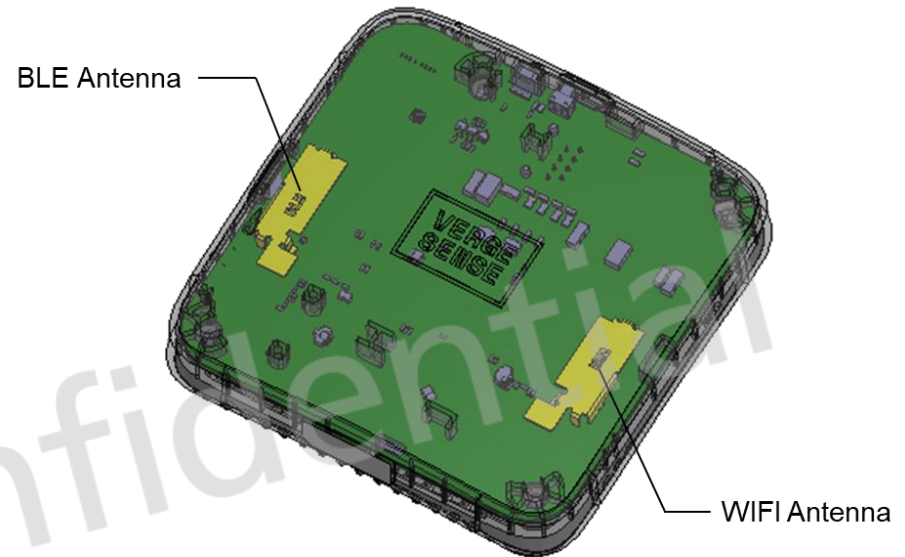

Antenna Test Report for Beachball_EVT1

WNC

Apr.14. 2023

Rev.02

Free Space

VSWR

	Bottom metal housing
BLE	< 2.5
WIFI_2GHz / 5GHz	< 2.5 / 2.5

Isolation

	Bottom metal housing
BLE to WIFI 2.4GHz	Max 26.3dB

Average Radiation efficiency

	Bottom metal housing
BLE	50%
WIFI_2GHz / 5GHz	50% / 60%

Peak gain

	Bottom metal housing
BLE	Max 1.9dBi
WIFI_2GHz / 5GHz	Max 2.6dBi / 4.8dBi

Antenna Placement for Free Space

Main Board TOP View

- WIFI metal antenna size : 33(L) x 12.5(W) x 3.65(H)mm³
- BLE metal antenna size : 33(L) x 11.6(W) x 3.65(H)mm³

VSWR & Isolation

Efficiency

BLE_Free space	2400	2450	2500	avg.
Eff.	50.0%	56.7%	51.6%	52.8%
Eff. dB	-3.01	-2.47	-2.87	
Peak Gain	1.19	1.93	1.80	