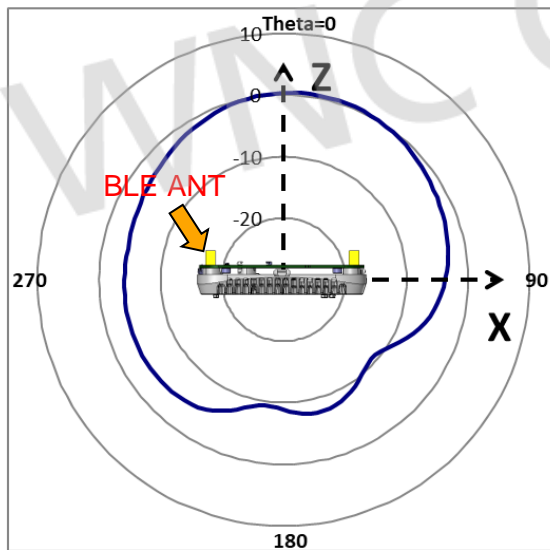

	Bottom metal housing
BLE to WIFI 2.4GHz	Max 26.3dB

Average Radiation efficiency

	Bottom metal housing
BLE	50%
WIFI_2GHz / 5GHz	50% / 60%

Peak gain

	Bottom metal housing
BLE	Max 1.9dBi
WIFI_2GHz / 5GHz	Max 2.6dBi / 4.8dBi

Antenna Placement for Free Space

Main Board TOP View

- WIFI metal antenna size : 33(L) x 12.5(W) x 3.65(H)mm³
- BLE metal antenna size : 33(L) x 11.6(W) x 3.65(H)mm³

VSWR & Isolation

Efficiency

BLE_Free space	2400	2450	2500	avg.
Eff.	50.0%	56.7%	51.6%	52.8%
Eff. dB	-3.01	-2.47	-2.87	
Peak Gain	1.19	1.93	1.80	

WiFi_Free space	2400	2450	2500	avg.	5150	5350	5550	5750	5850	avg.
Eff.	51.8%	57.0%	52.5%	53.7%	63.7%	65.5%	66.0%	63.8%	60.4%	63.9%
Eff. dB	-2.86	-2.44	-2.80		-1.96	-1.84	-1.81	-1.95	-2.19	
Peak Gain	2.20	2.64	2.22		4.87	4.55	4.58	4.17	3.83	

Radiation Pattern for BLE 2.4GHz

Measured with free space

2GHz Radiation Pattern

— BLE_Free Space

Radiation Pattern for WIFI 2.4GHz

Measured with free space

Radiation Pattern for WIFI 5GHz

Measured with free space