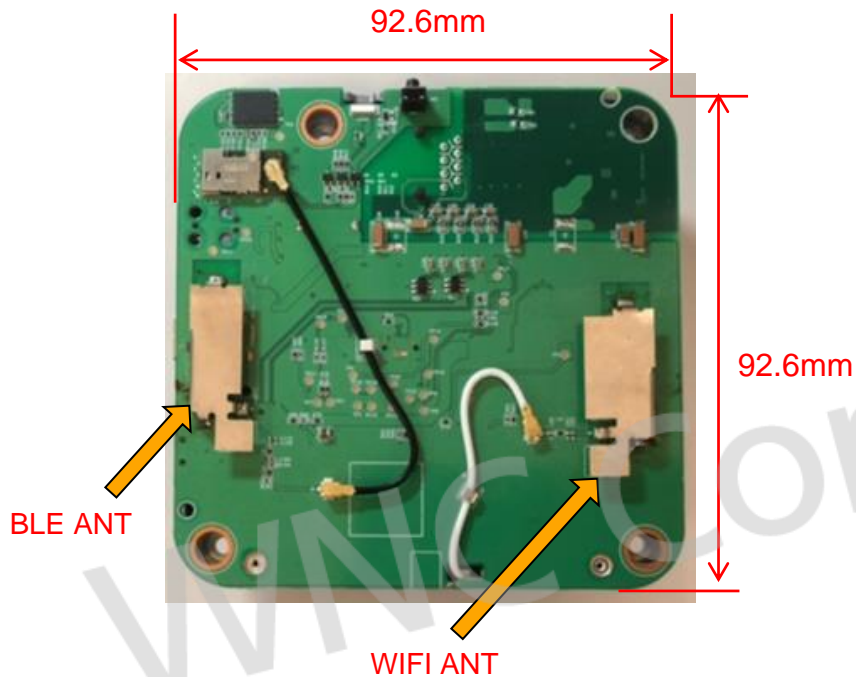

	Bottom metal housing
BLE to WIFI 2.4GHz	Max 26.3dB

Average Radiation efficiency

	Bottom metal housing
BLE	50%
WIFI_2GHz / 5GHz	50% / 60%

Peak gain

	Bottom metal housing
BLE	Max 1.9dBi
WIFI_2GHz / 5GHz	Max 2.6dBi / 4.8dBi

Antenna Placement for Free Space

Main Board TOP View

- WIFI metal antenna size : 33(L) x 12.5(W) x 3.65(H)mm³
- BLE metal antenna size : 33(L) x 11.6(W) x 3.65(H)mm³

VSWR & Isolation

Efficiency

BLE_Free space	2400	2450	2500	avg.
Eff.	50.0%	56.7%	51.6%	52.8%
Eff. dB	-3.01	-2.47	-2.87	
Peak Gain	1.19	1.93	1.80	