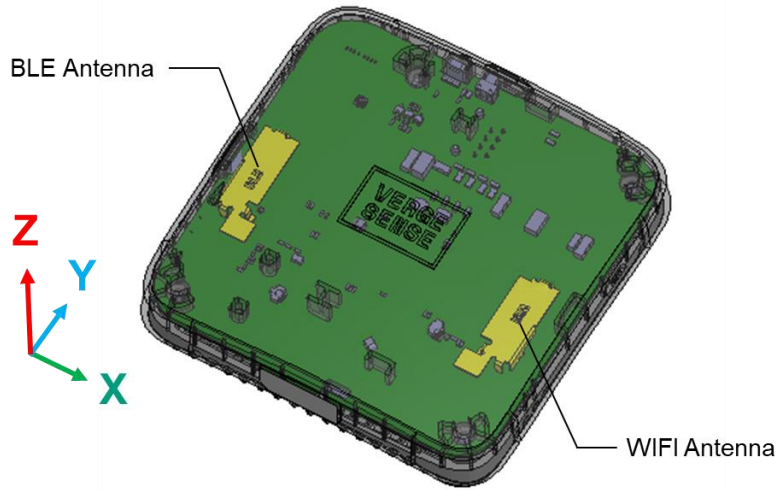

Radiation Pattern for BLE 2.4GHz

Measured with free space

2GHz Radiation Pattern

— BLE_Free Space

Radiation Pattern for WIFI 2.4GHz

Measured with free space

Radiation Pattern for WIFI 5GHz

Measured with free space

5GHz Radiation Pattern

— WIFI_Free Space

The logo consists of the letters 'WNC' in a bold, italicized, blue sans-serif font. The 'W' and 'C' are connected at the top, and the 'N' is positioned between them. The background of the entire image is a photograph of a modern glass-walled office building under a clear blue sky, with some green foliage in the foreground on the left.