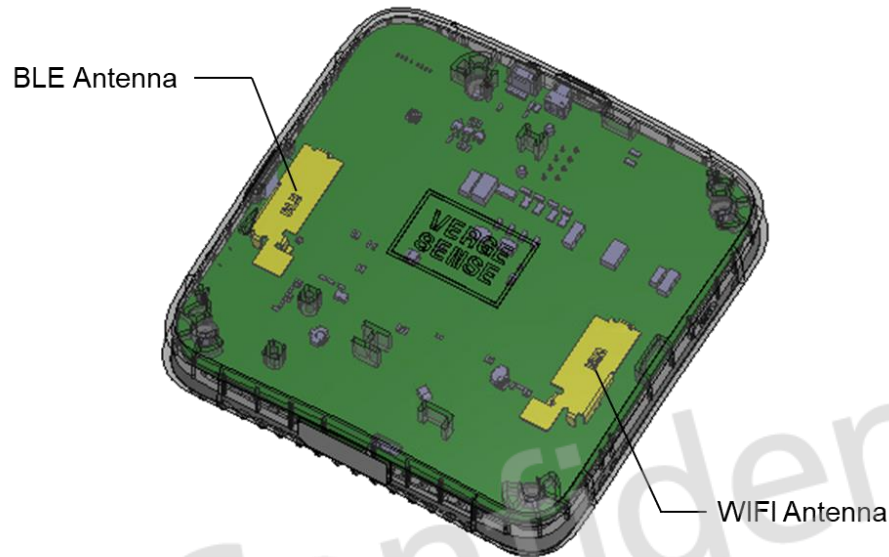

Antenna Placement for Free Space

Main Board TOP View

- WIFI metal antenna size : 33(L) x 12.5(W) x 3.65(H)mm³
- BLE metal antenna size : 33(L) x 11.6(W) x 3.65(H)mm³

VSWR & Isolation

Efficiency

BLE_Free space	2400	2450	2500	avg.
Eff.	50.0%	56.7%	51.6%	52.8%
Eff. dB	-3.01	-2.47	-2.87	
Peak Gain	1.19	1.93	1.80	