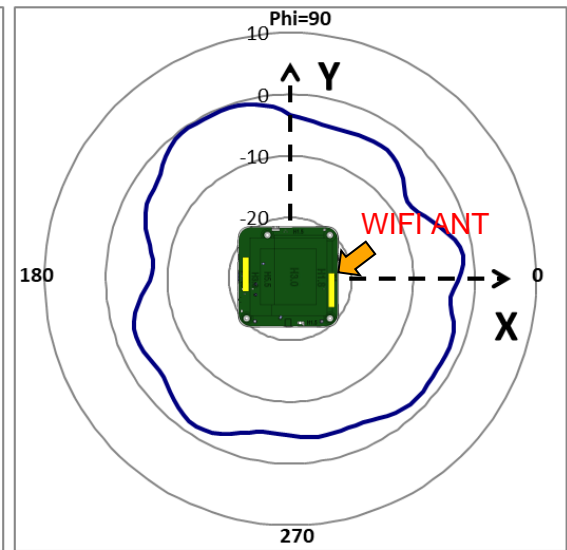

5GHz Radiation Pattern

— WIFI_Free Space