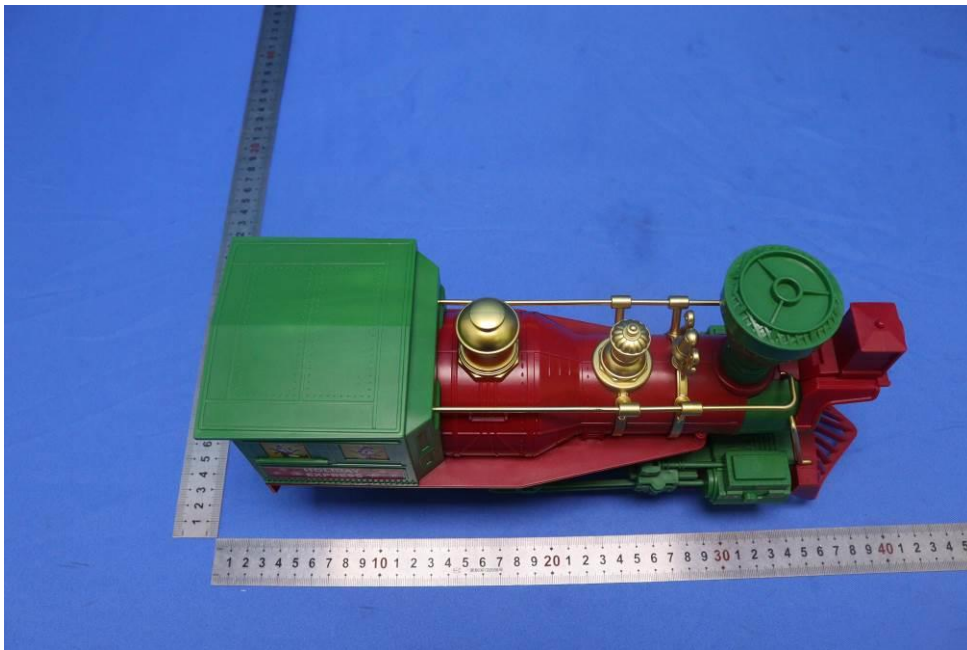

Appendix

External Photos

for SZCR2404001445AT

FCC ID: 2BFRYA2024

EUT Constructional Details (EUT Photos)

- End of the Appendix -