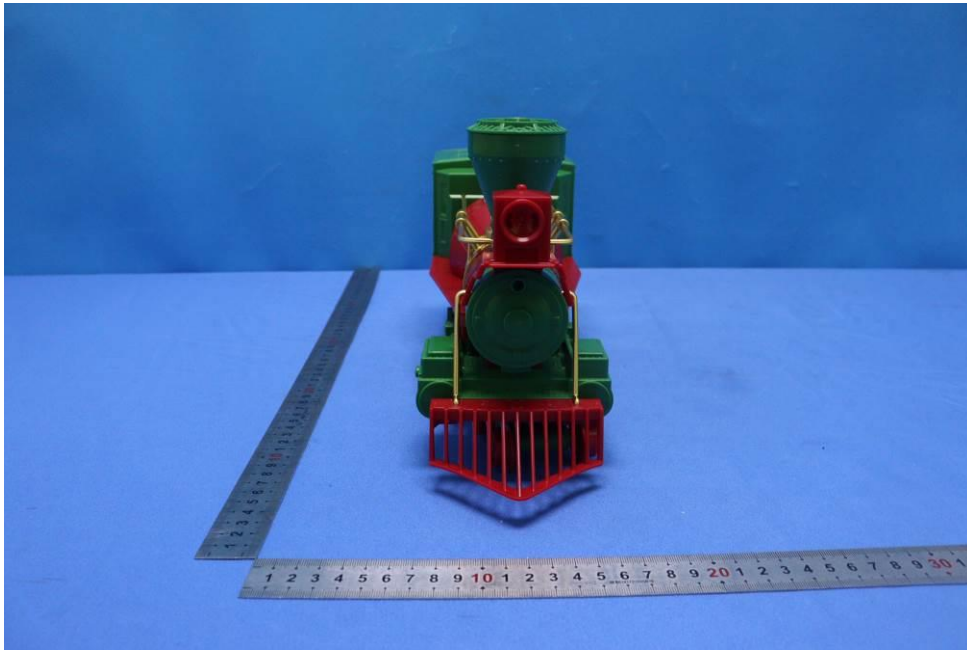

Appendix

External Photos

for SZCR2404001445AT

FCC ID: 2BFRYA2024

EUT Constructional Details (EUT Photos)

- End of the Appendix -