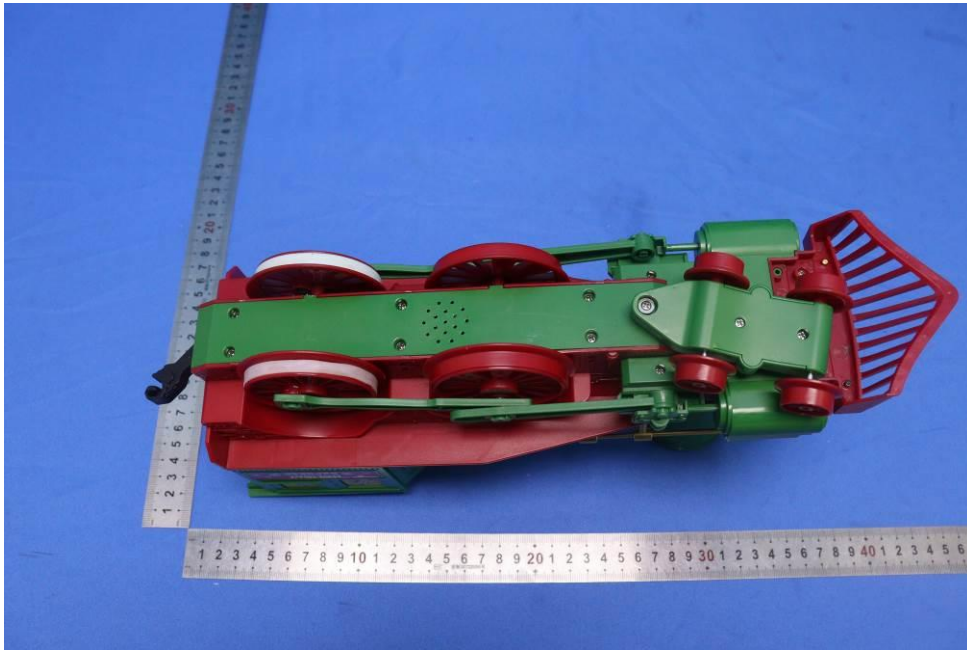

Appendix

External Photos

for SZCR2404001445AT

FCC ID: 2BFRYA2024

EUT Constructional Details (EUT Photos)

- End of the Appendix -