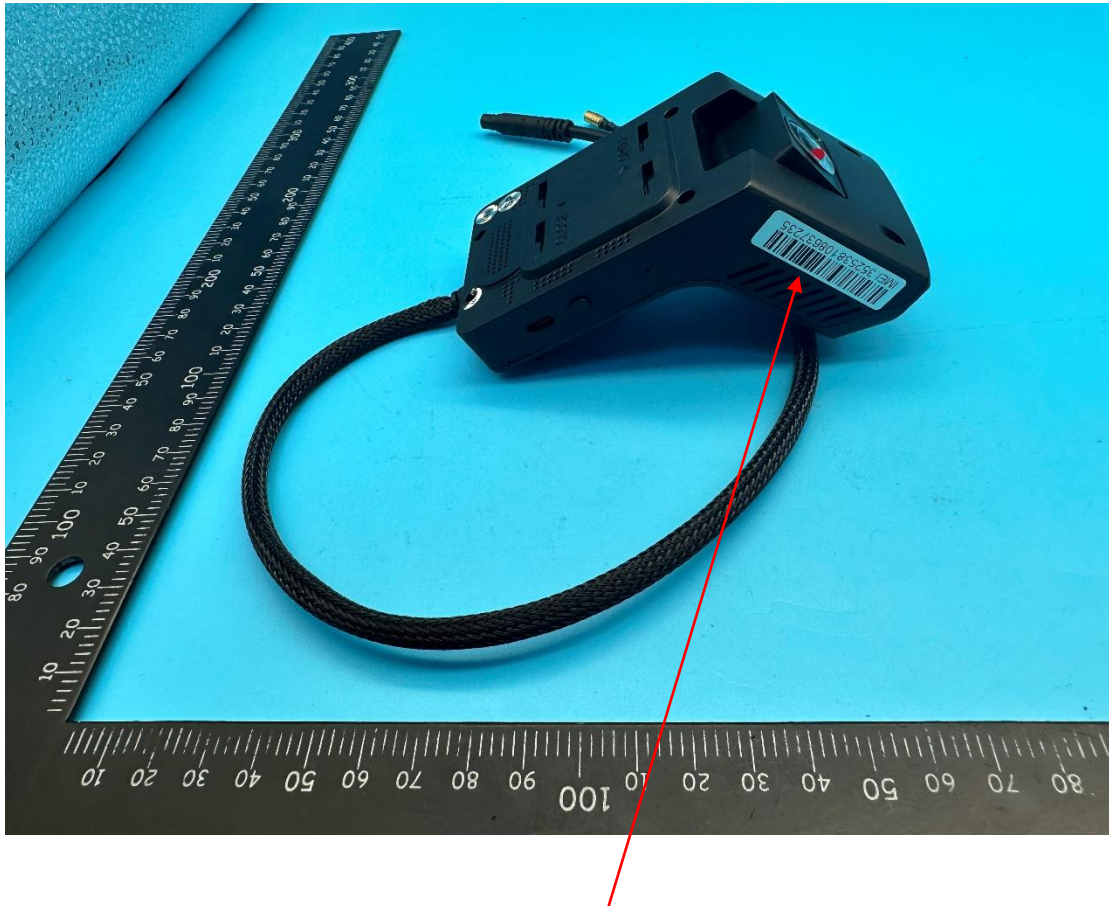

Label

4G Dash Camera

Model name: G2

FCC ID: 2BFRBG2

Made in China