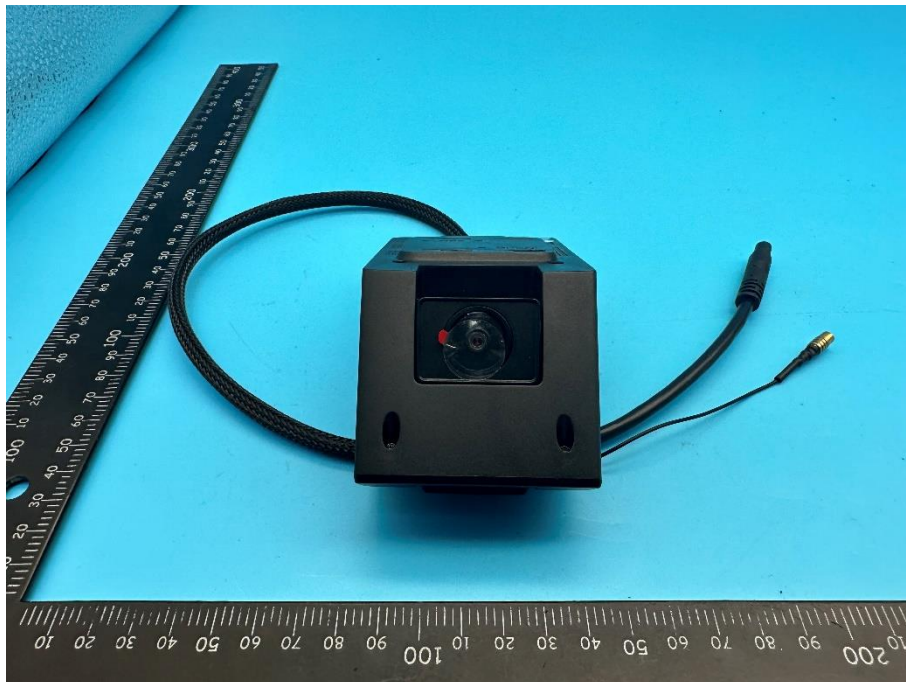

Appendix - External Photographs of EUT Constructional Details
FCC ID: 2BFRBG2
Model Name: G2

Photo 1

Photo 2

Photo 3

Photo 4

Photo 5

Photo 6

Photo 7