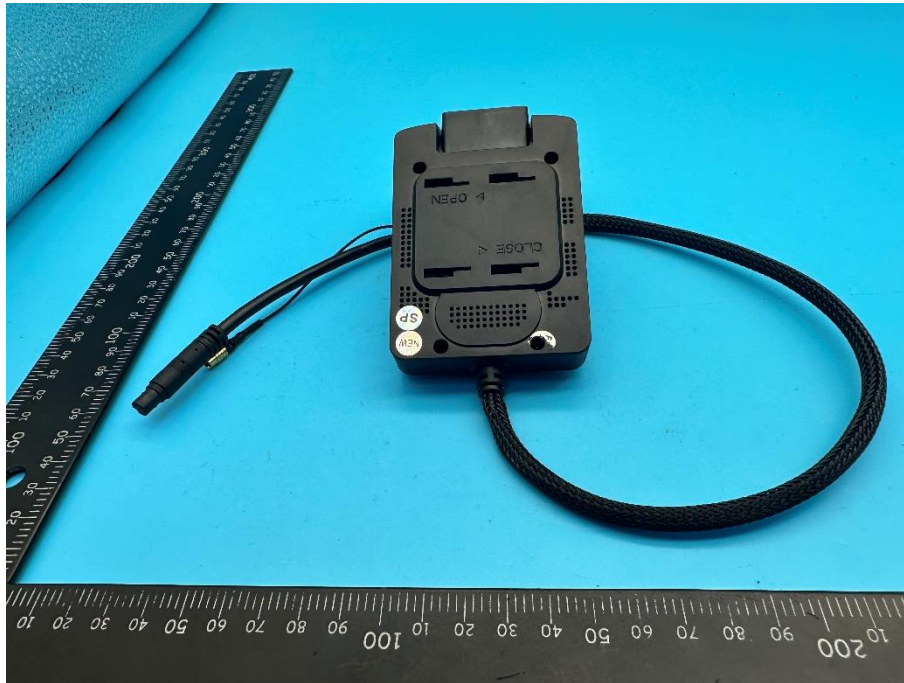

Appendix - External Photographs of EUT Constructional Details
FCC ID: 2BFRBG2
Model Name: G2

Photo 1

Photo 2

Photo 3

Photo 4

Photo 5

Photo 6

Photo 7