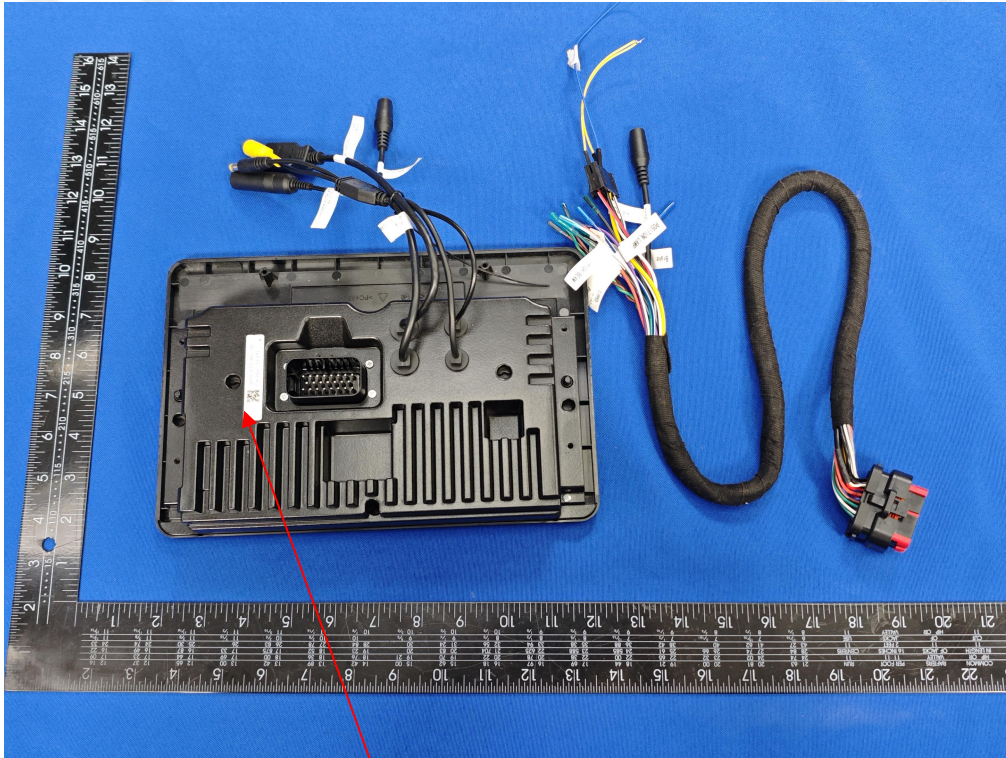

FCC ID Label Information

Label location:

Car multimedia infotainment system

Model:Q1062LT22A

FCC ID: 2BFQL-Q1062LT22A

Size:20mm*15mm

Note: Label material is transparent PET, glue material is self-adhesive material; 25 square transparent dragon, water glue, plus light film. Not easy to drop.