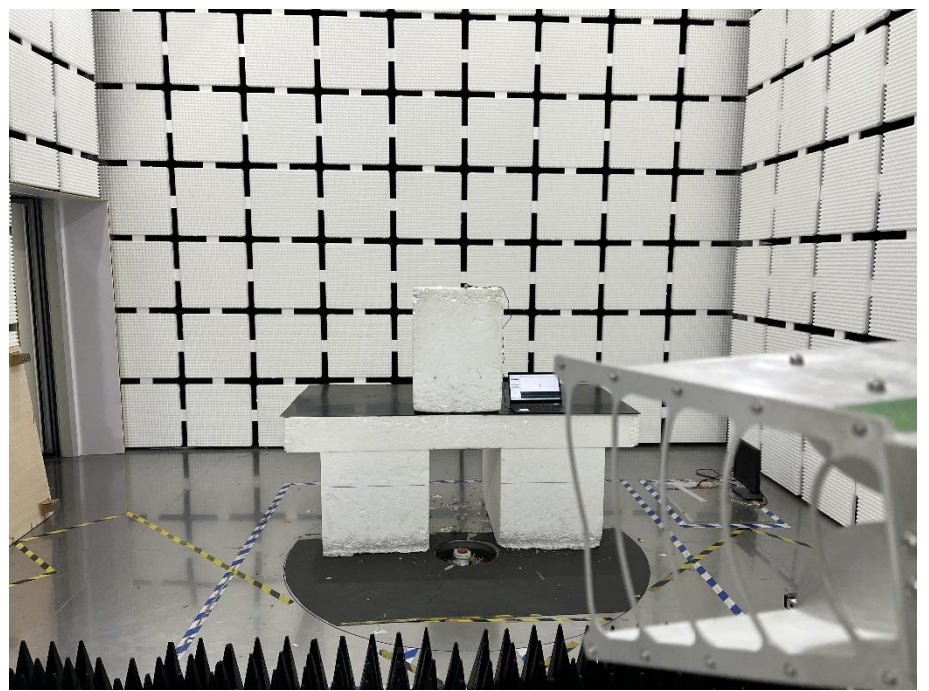

EXHIBIT 4 - TEST SETUP PHOTOGRAPHS

Radiation Emission Test Setup (Below 30MHz)

Radiation Emission Test Setup (30MHz to 1GHz)

Radiation Emission Test Setup (1GHz to 18GHz)

Radiation Emission Test Setup (Above 18GHz)