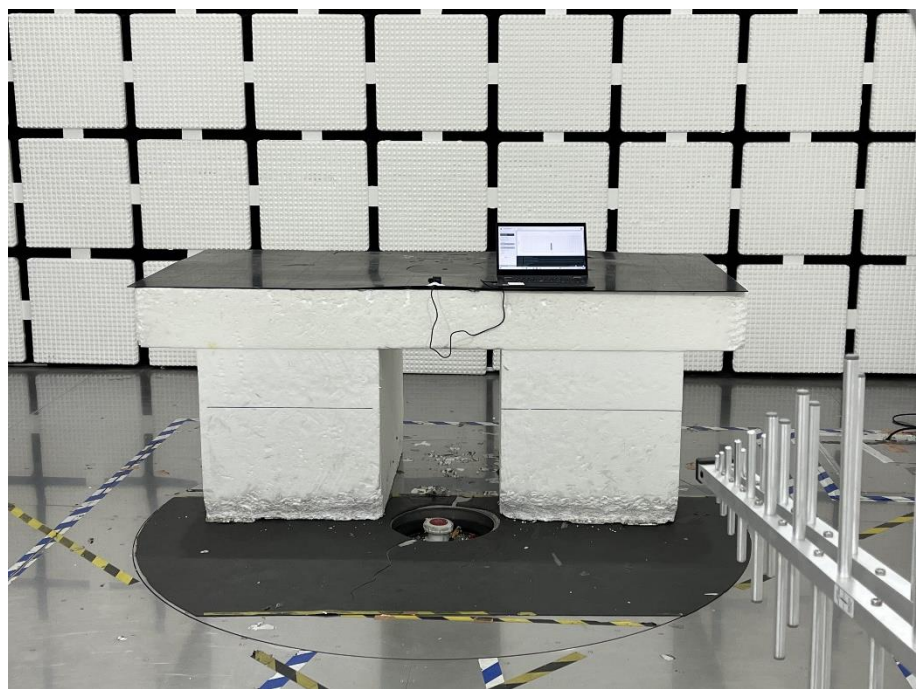

EXHIBIT 4 - TEST SETUP PHOTOGRAPHS

Radiation Emission Test Setup (Below 30MHz)

Radiation Emission Test Setup (30MHz to 1GHz)

Radiation Emission Test Setup (1GHz to 18GHz)

Radiation Emission Test Setup (Above 18GHz)