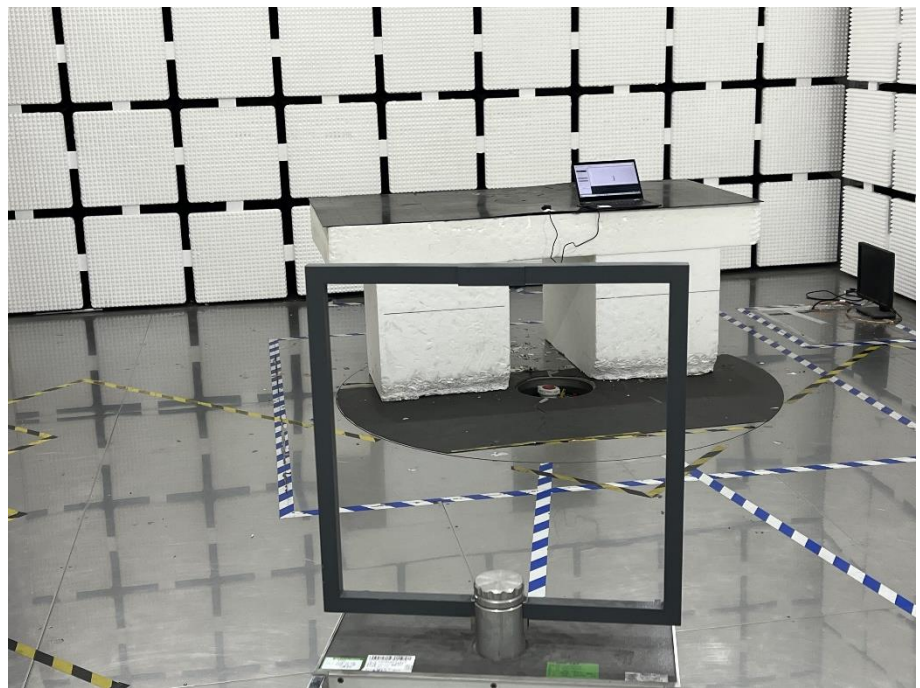

EXHIBIT 4 - TEST SETUP PHOTOGRAPHS

Radiation Emission Test Setup (Below 30MHz)

Radiation Emission Test Setup (30MHz to 1GHz)

Radiation Emission Test Setup (1GHz to 18GHz)

Radiation Emission Test Setup (Above 18GHz)