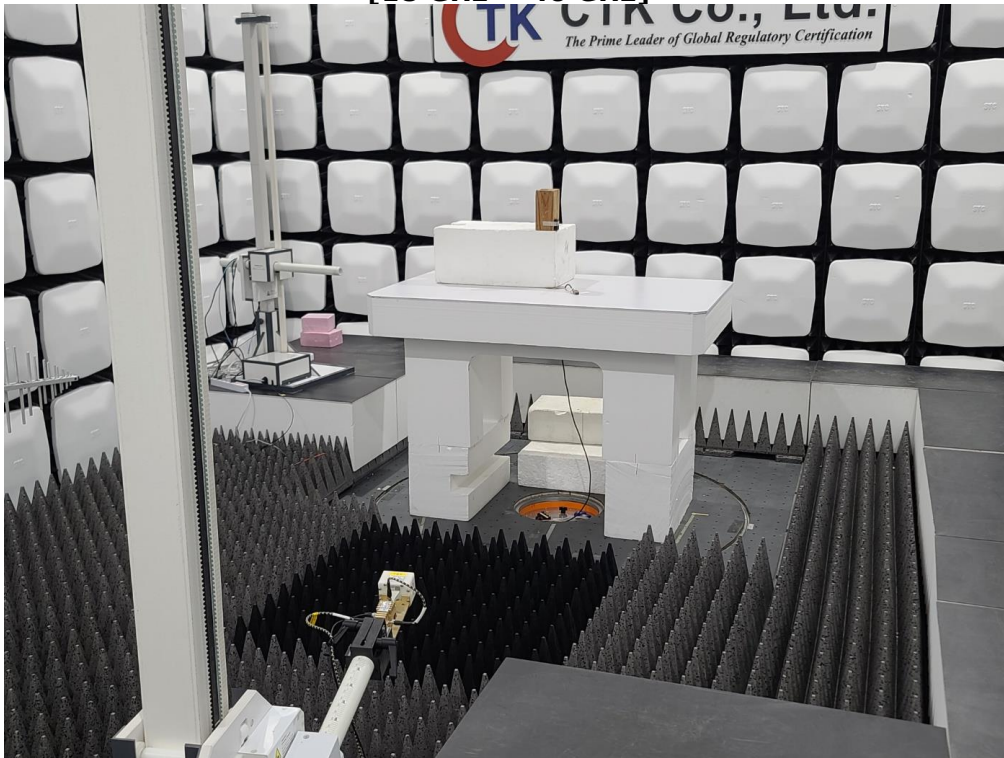

[18 GHz ~ 40 GHz]