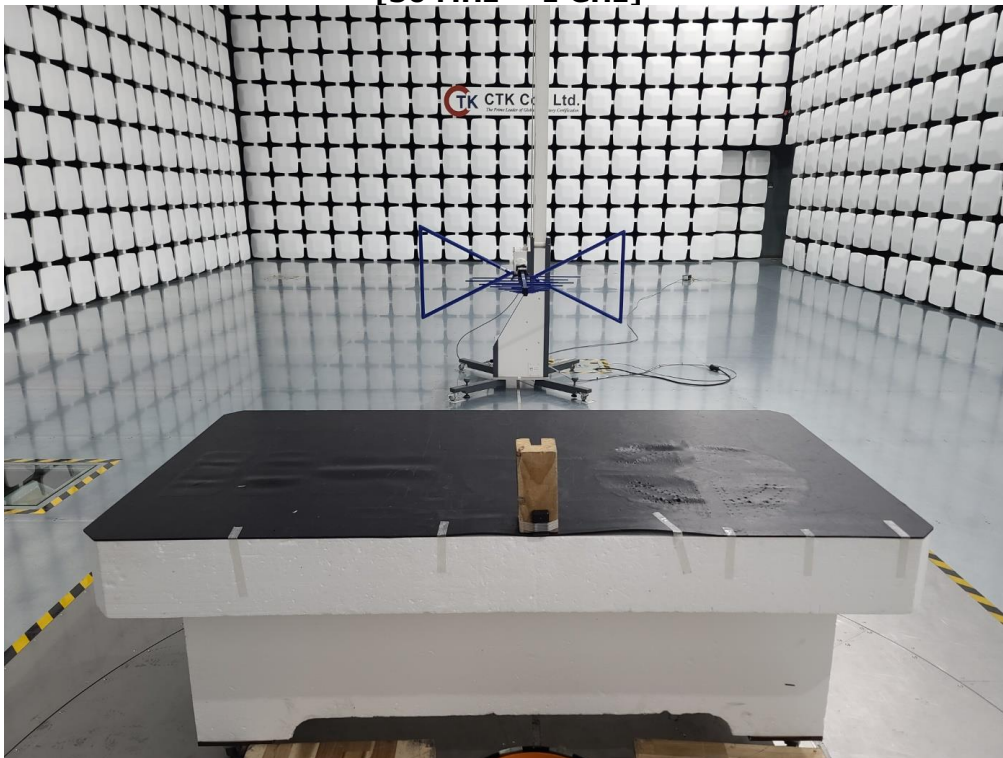

[30 MHz ~ 1 GHz]