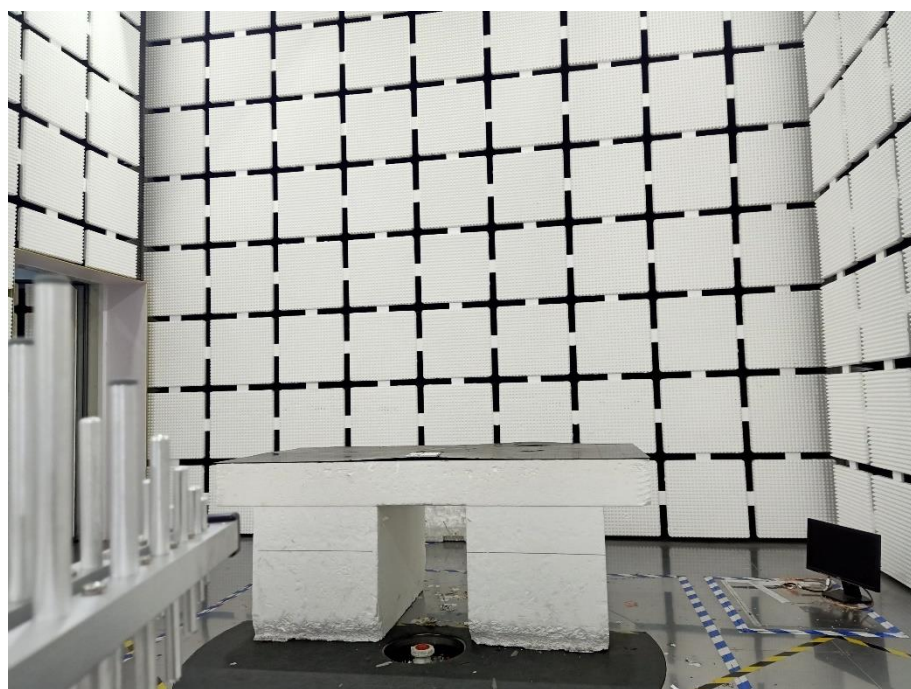

EXHIBIT 4 - TEST SETUP PHOTOGRAPHS

Conducted Emission Test Setup

Radiation Emission Test Setup (Below 30MHz)

Radiation Emission Test Setup (30MHz to 1GHz)

Radiation Emission Test Setup (1GHz to 18GHz)

Radiation Emission Test Setup (Above 18GHz)