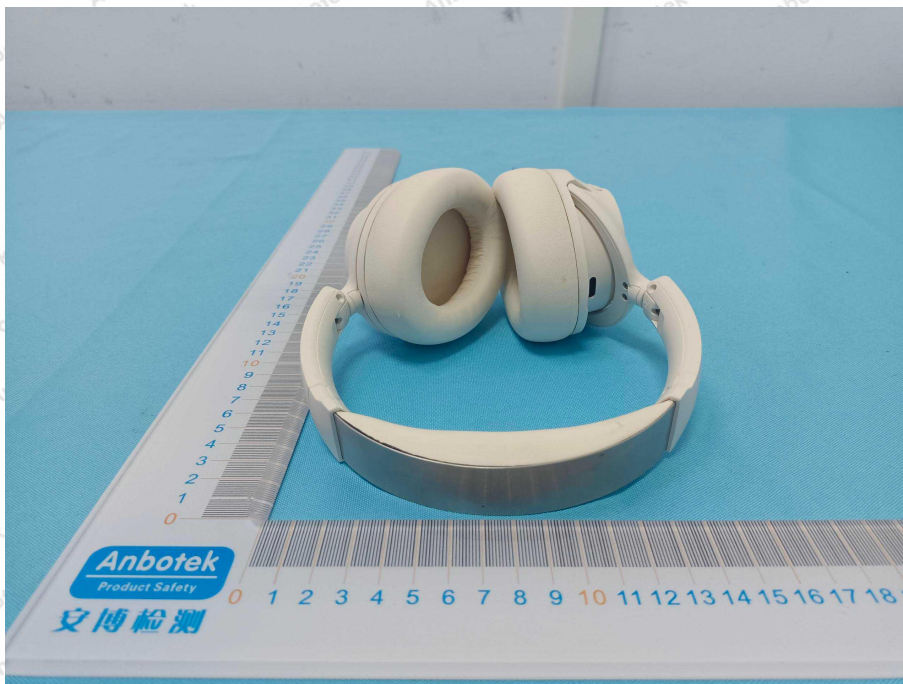

Shenzhen Anbotek Compliance Laboratory Limited

Address: 1/F., Building D, Sogood Science and Technology Park, Sanwei Community, Hangcheng Street, Bao'an District, Shenzhen, Guangdong, China.
Tel: (86) 0755-26066440 Fax: (86) 0755-26014772 Email: service@anbotek.com

Hotline
400-003-0500
www.anbotek.com.cn