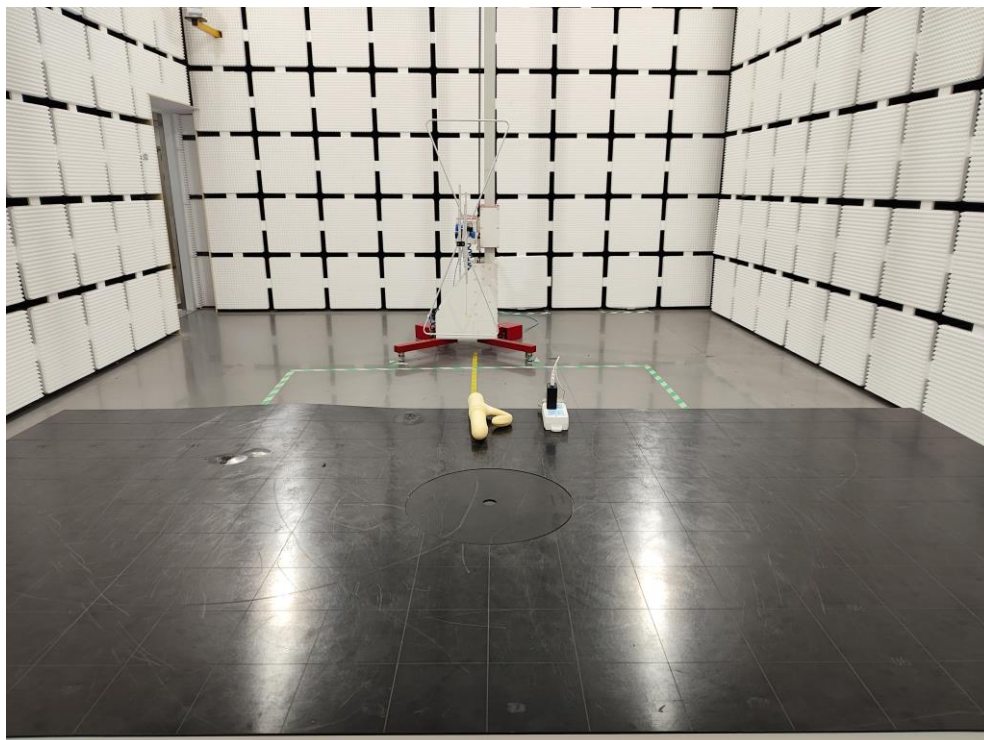

Appendix I Test Setup Photo

FCC ID: 2BFOH-FLAIR

Spurious Radiation Emissions Test (<1G)

Spurious Radiation Emissions Test (>1G)

Conducted emission Test

-----End-----