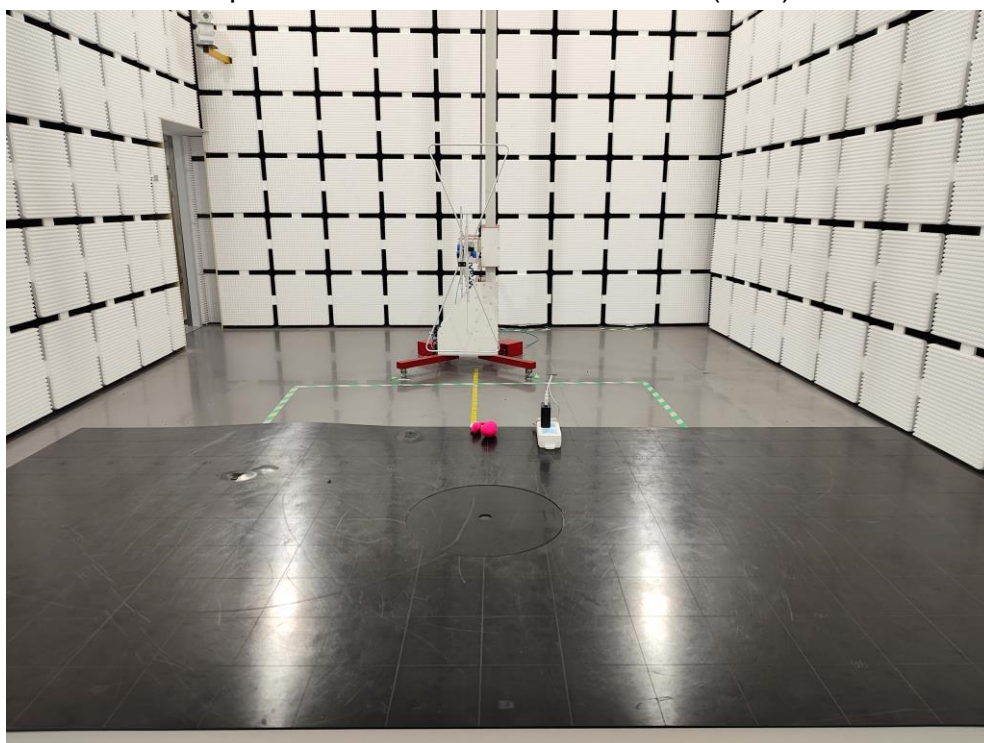

# Appendix I Test Setup Photo

FCC ID: 2BFOH-BUZZ

Spurious Radiation Emissions Test (<1G)

Spurious Radiation Emissions Test (>1G)

Conducted emission Test

-----End-----