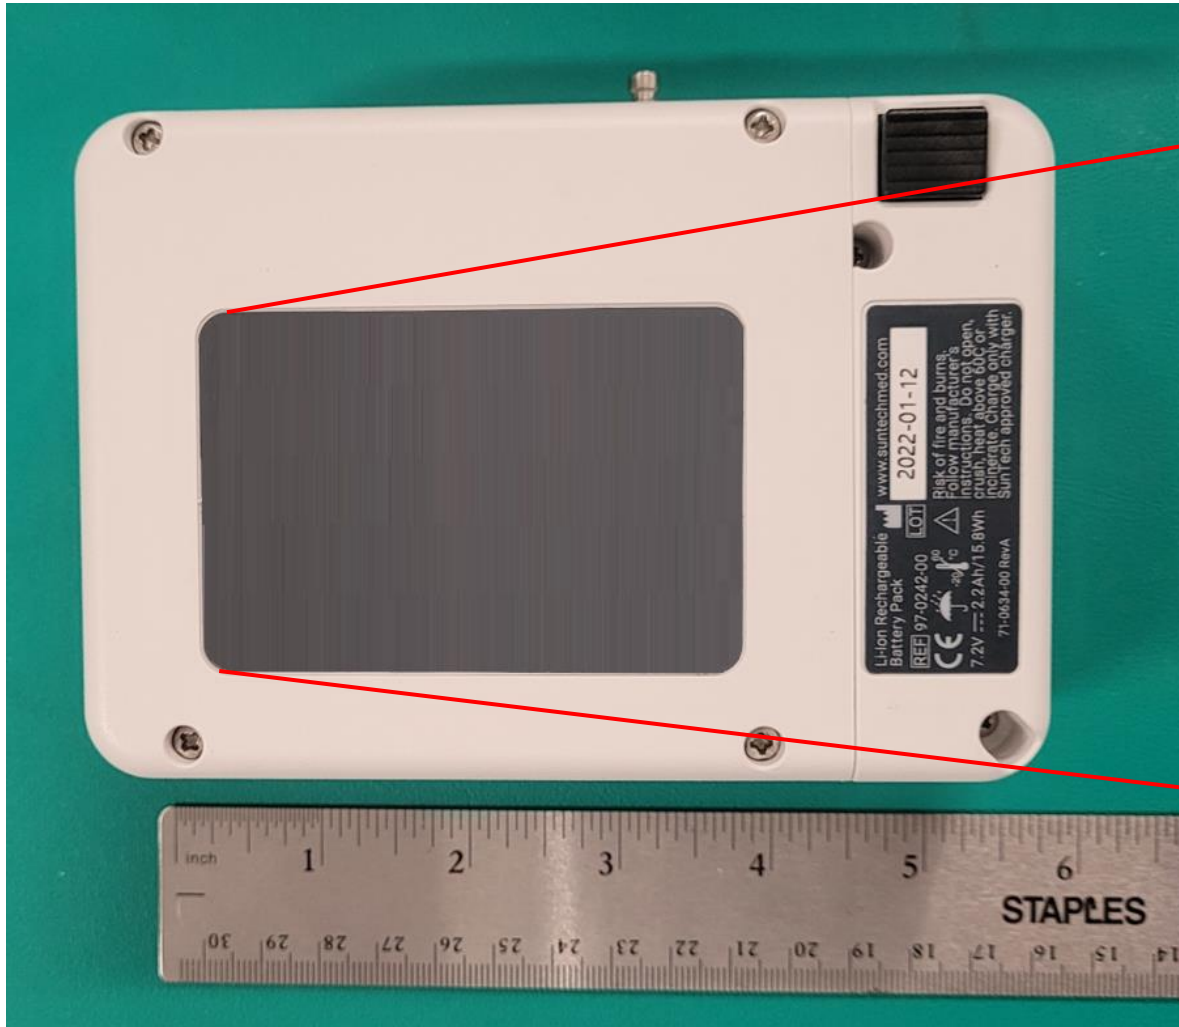

# FCC ID Location on Label for 2BFNW-WK100

Back of Device

Device Label