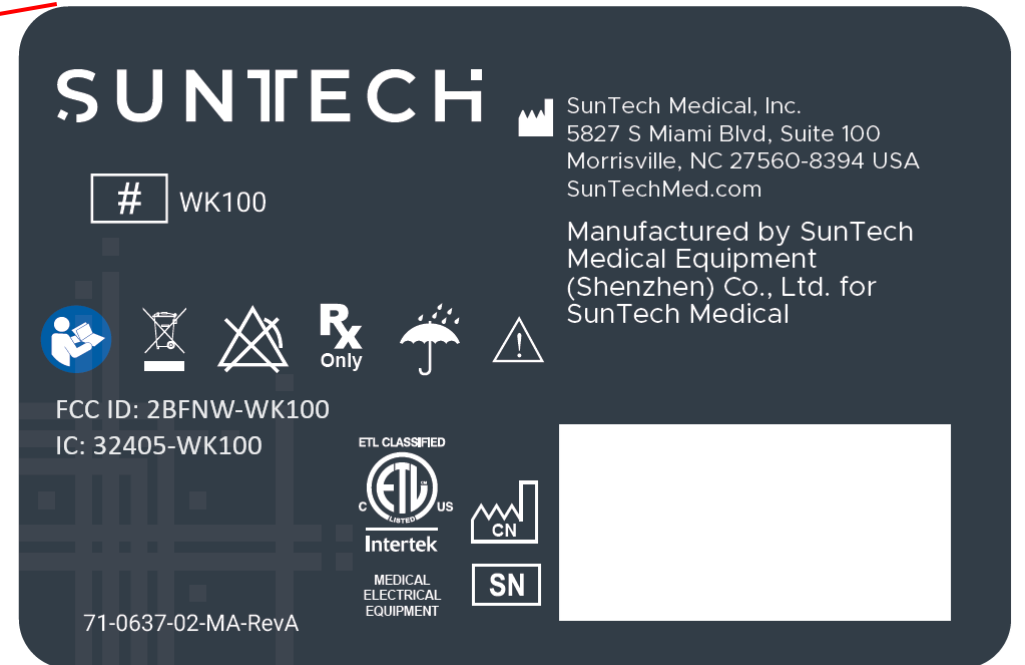

# FCC ID Location on Label for 2BFNW-WK100

Back of Device

Device Label