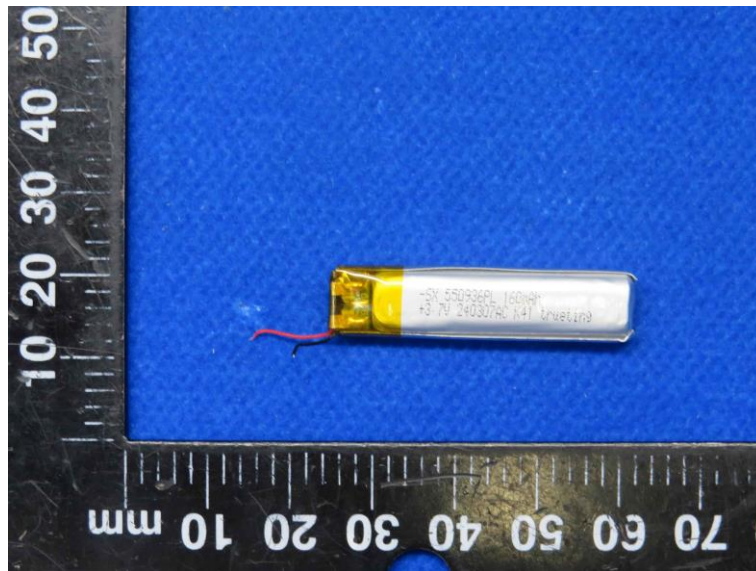

-----End-----