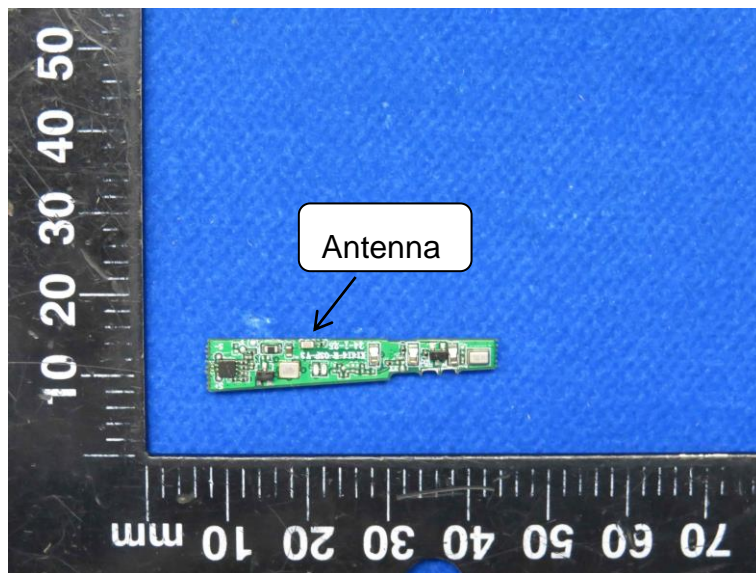

Product Name: Detachable smart eyewear

Model No.: G1W

EUT Constructional Details

Internal Photo