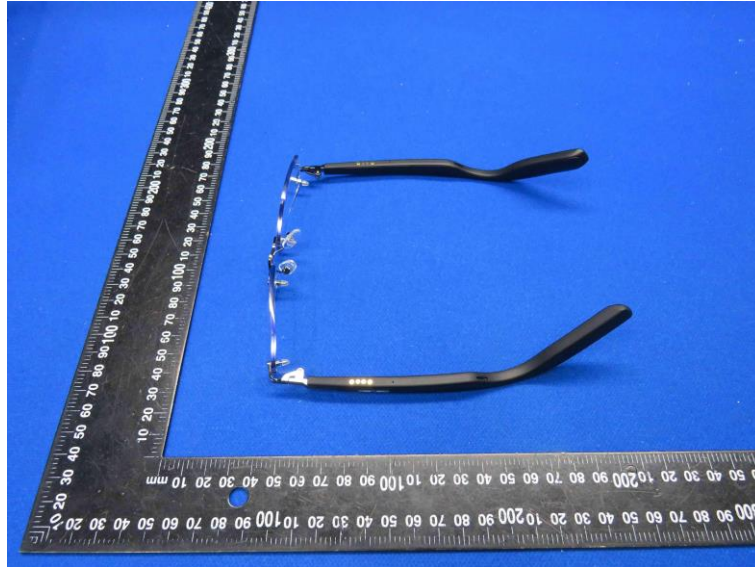

Product Name: Detachable smart eyewear

Model No.: G1W

EUT Constructional Details

External Photo

-----End-----