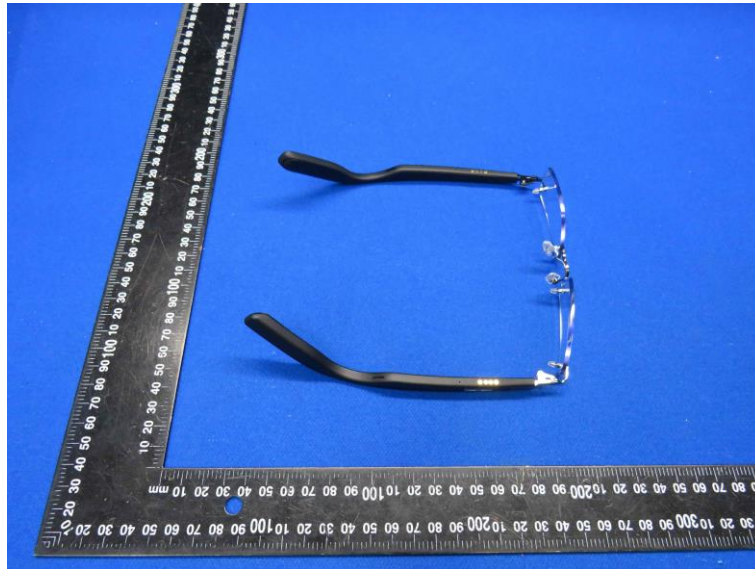

Product Name: Detachable smart eyewear

Model No.: G1W

EUT Constructional Details

External Photo

-----End-----