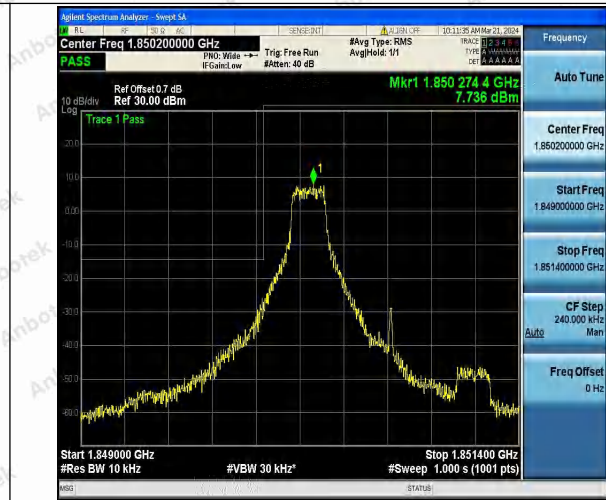

## Test Graphs

Band25\_1.4MHz\_QPSK\_26047\_1RB#0

Band25\_1.4MHz\_16QAM\_26047\_1RB#0

Band25\_1.4MHz\_QPSK\_26047\_1RB#5

Band25\_1.4MHz\_16QAM\_26047\_1RB#5

Band25\_1.4MHz\_QPSK\_26047\_6RB#0

Band25\_1.4MHz\_16QAM\_26047\_6RB#0