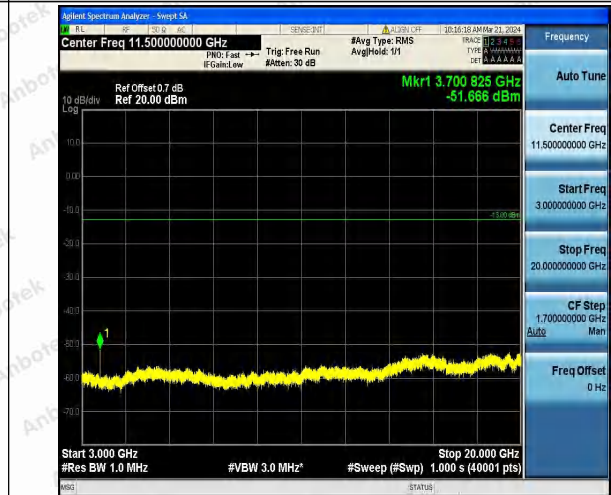

Hotline 400-003-0500  
 www.anbotek.com.cn

Band25\_1.4MHz\_16QAM\_26047\_1RB#0\_0.15~30\_0.15  
~30

Band25\_1.4MHz\_16QAM\_26047\_1RB#0\_30~1000\_30~1  
000

Band25\_1.4MHz\_16QAM\_26047\_1RB#0\_1000~3000\_1  
000~3000