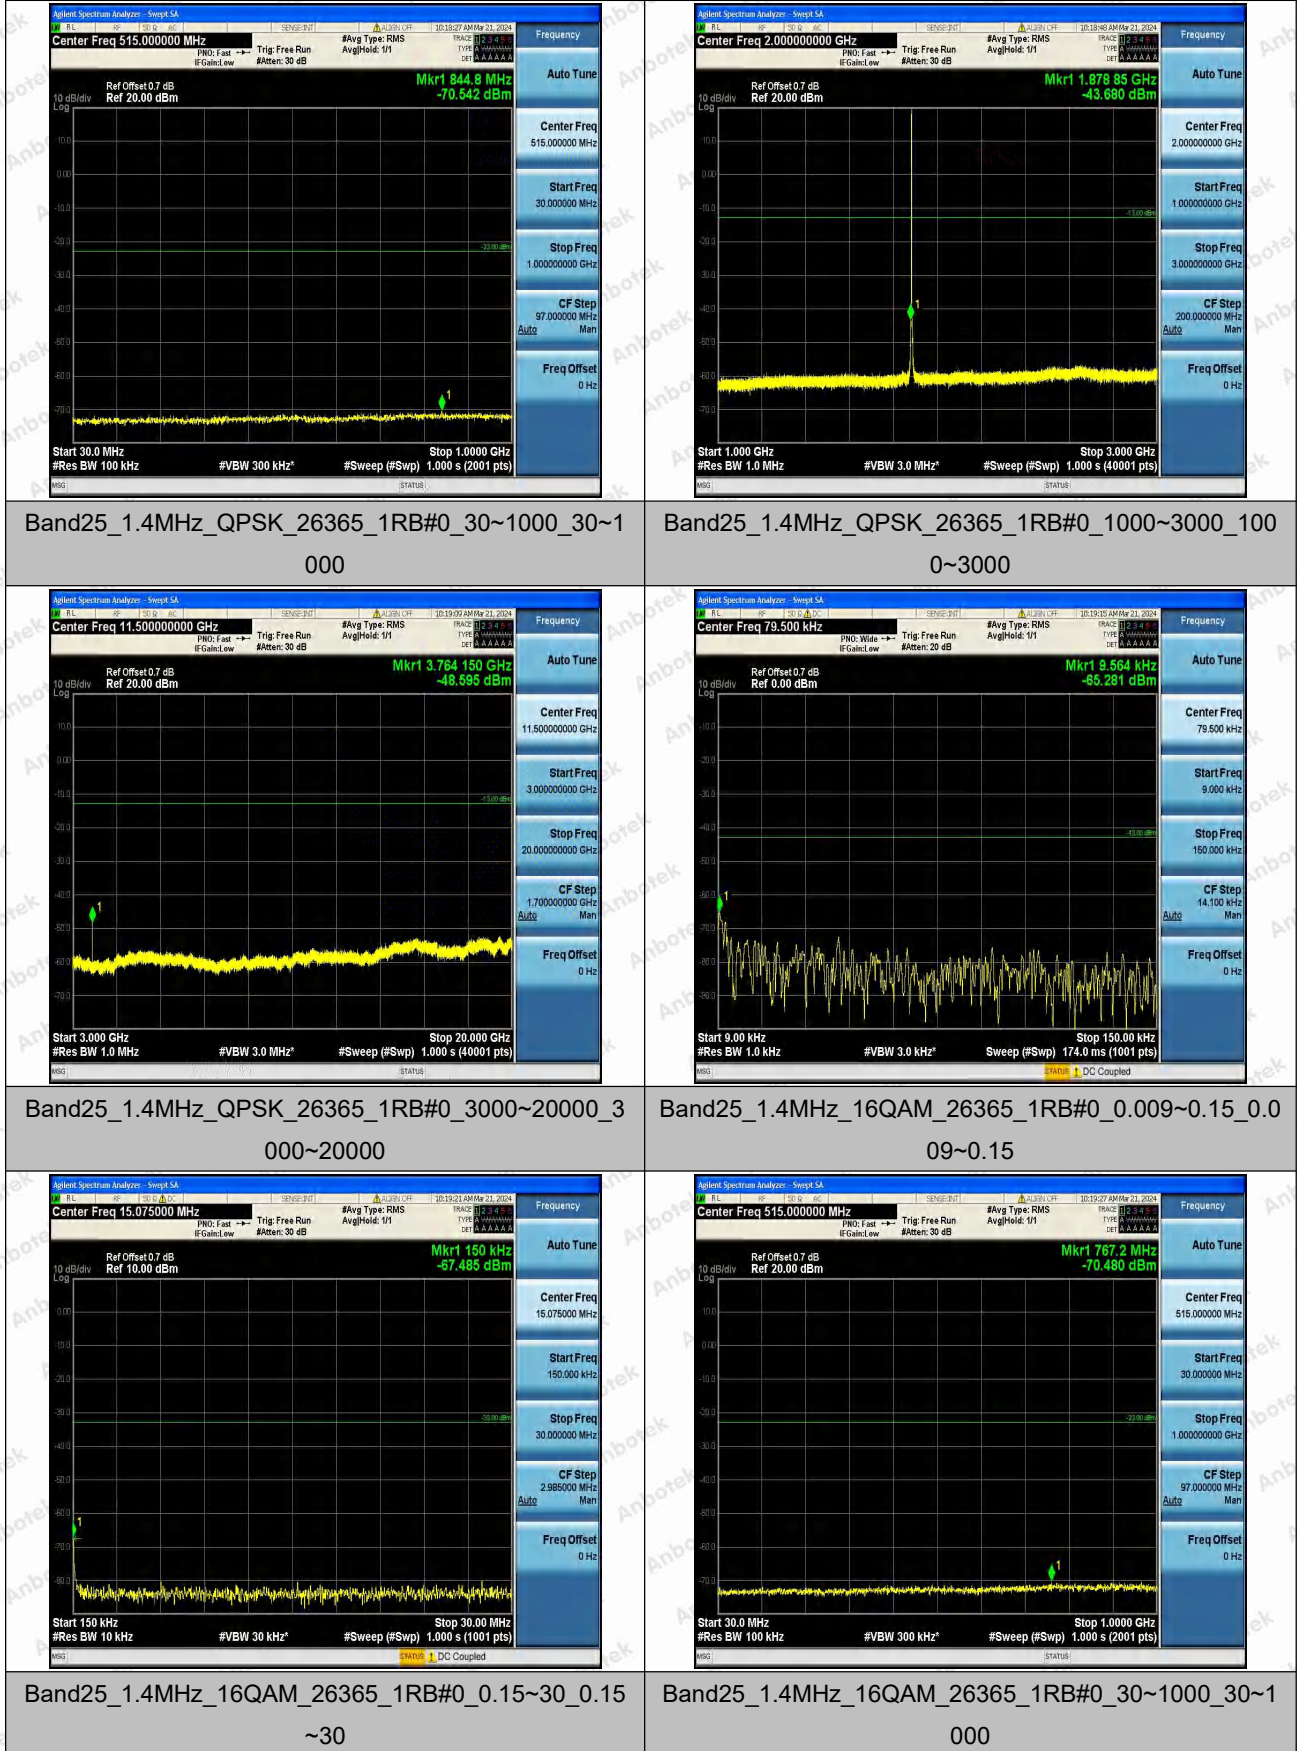

Band25\_1.4MHz\_16QAM\_26047\_1RB#0\_3000~20000\_3  
000~20000

Band25\_1.4MHz\_QPSK\_26365\_1RB#0\_0.009~0.15\_0.0  
09~0.15

Band25\_1.4MHz\_QPSK\_26365\_1RB#0\_0.15~30\_0.15~3  
0