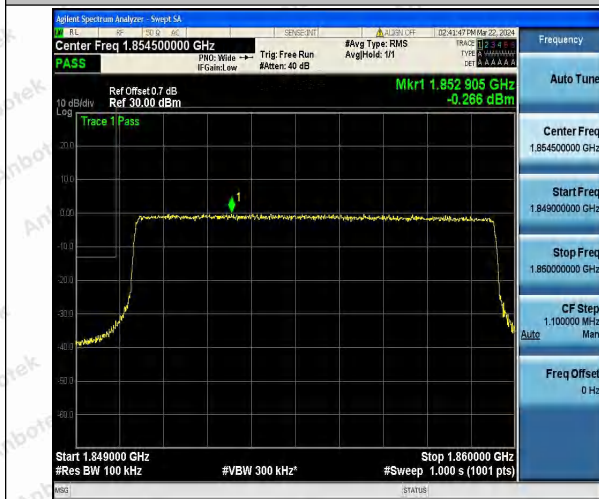

Hotline 400-003-0500  
 www.anbotek.com.cn

Band25\_10MHz\_QPSK\_26640\_1RB#49

Band25\_10MHz\_16QAM\_26640\_1RB#49

Band25\_10MHz\_QPSK\_26090\_50RB#0

Band25\_10MHz\_QPSK\_26640\_50RB#0

Band25\_15MHz\_QPSK\_26115\_1RB#0