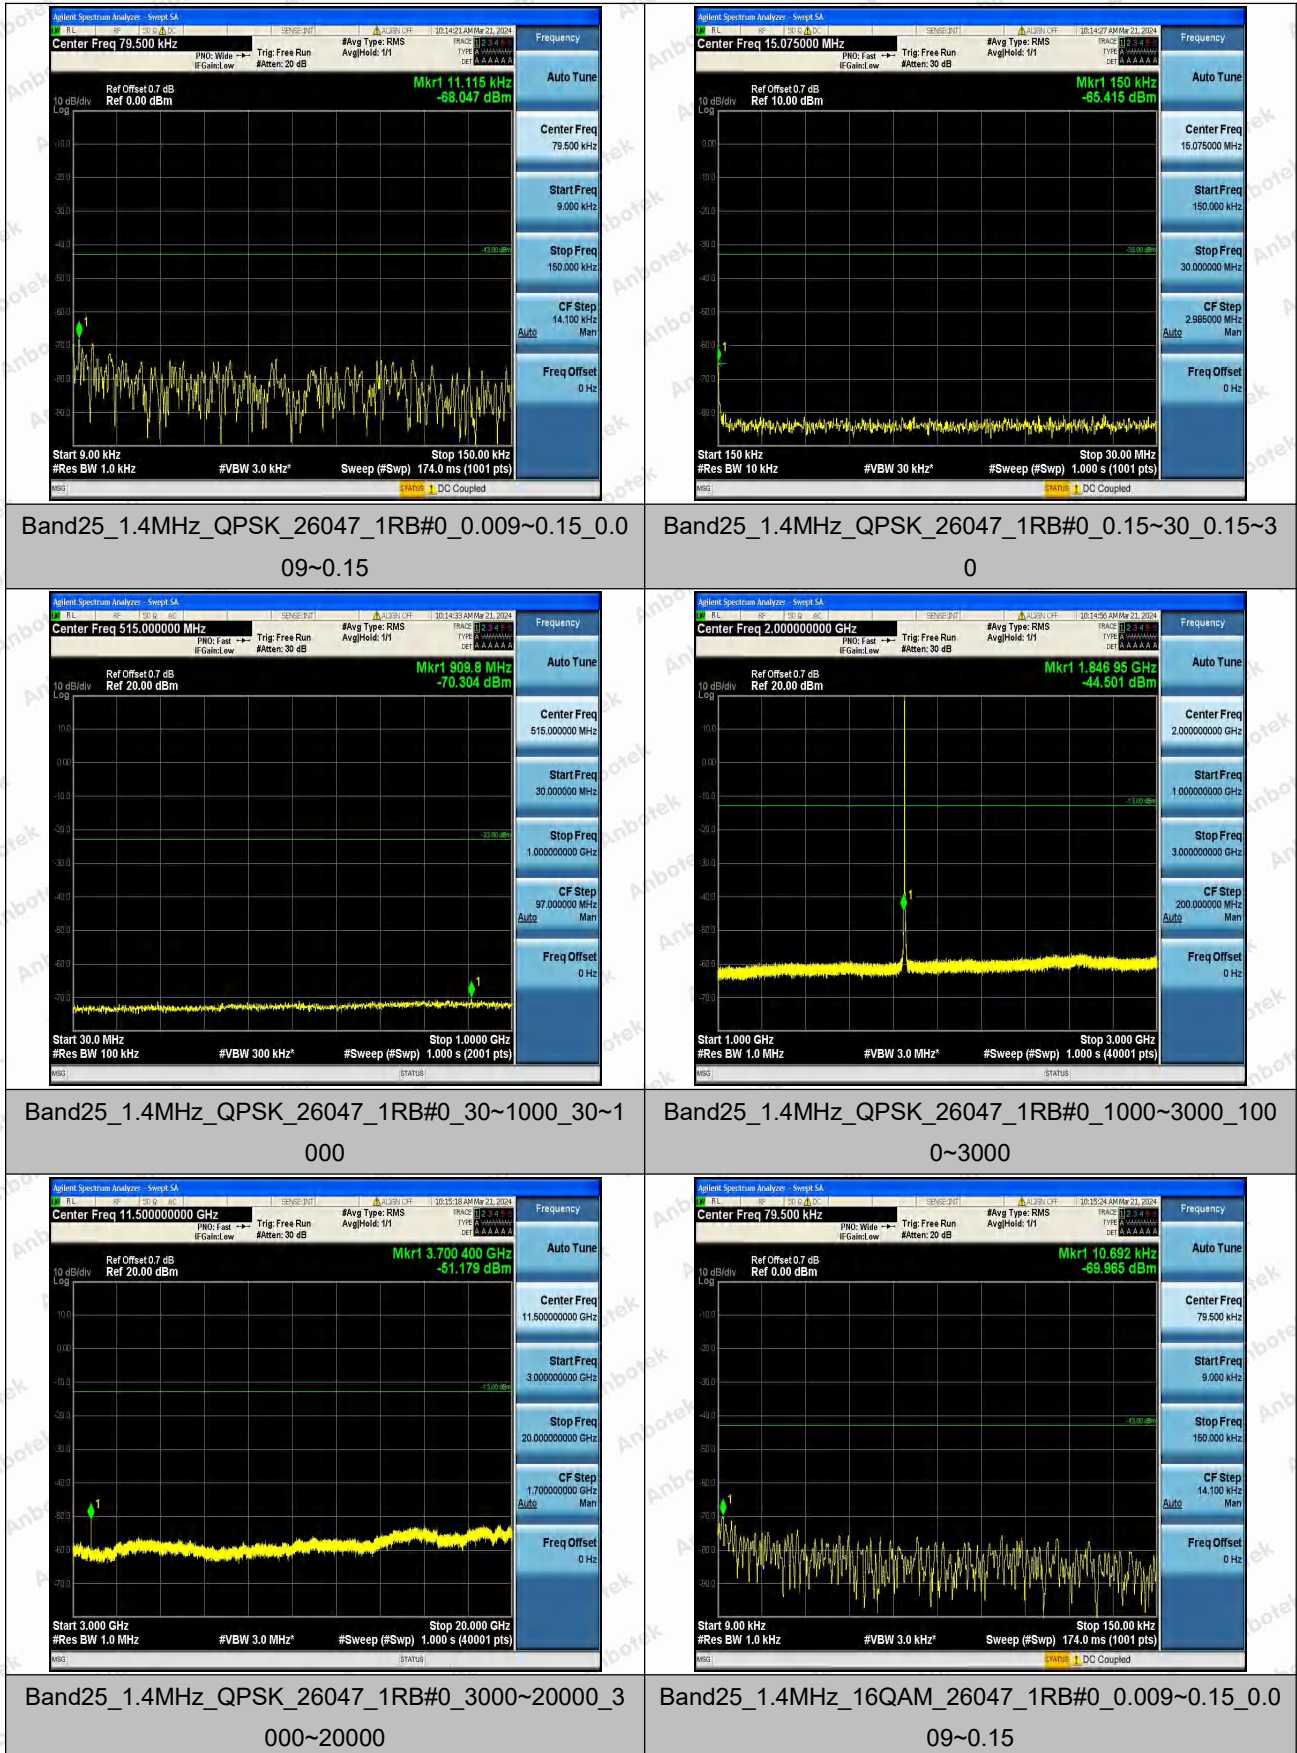

Test Graphs

Shenzhen Anbotek Compliance Laboratory Limited

Address: 1/F., Building D, Sogood Science and Technology Park, Sanwei Community, Hangcheng Street, Bao'an District, Shenzhen, Guangdong, China.
Tel: (86) 0755-26066440 Fax: (86) 0755-26014772 Email: service@anbotek.com

Hotline 400-003-0500
www.anbotek.com.cn