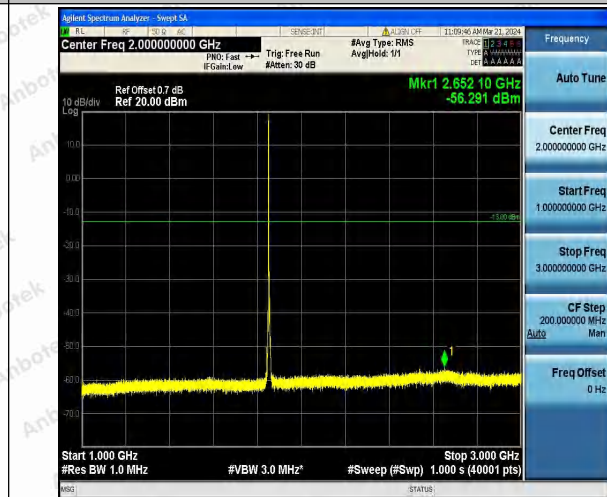

Hotline 400-003-0500  
 www.anbotek.com.cn

Band25\_5MHz\_QPSK\_26065\_1RB#0\_0.009~0.15\_0.00  
9~0.15

Band25\_5MHz\_QPSK\_26065\_1RB#0\_0.15~30\_0.15~30

Band25\_5MHz\_QPSK\_26065\_1RB#0\_30~1000\_30~1000  
0