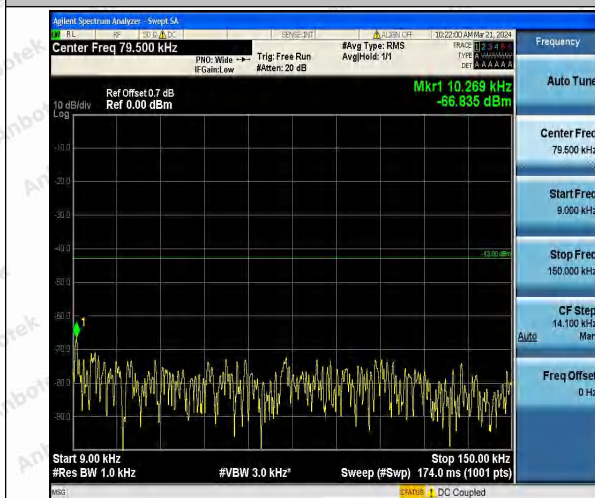

Hotline 400-003-0500  
 www.anbotek.com.cn

Band25\_1.4MHz\_16QAM\_26365\_1RB#0\_1000~3000\_1  
 000~3000

Band25\_1.4MHz\_16QAM\_26365\_1RB#0\_3000~20000\_3  
 000~20000

Band25\_1.4MHz\_QPSK\_26683\_1RB#0\_0.009~0.15\_0  
 09~0.15