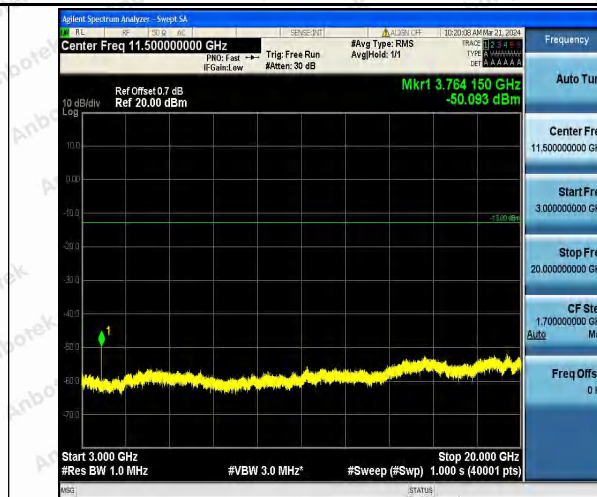

Band25_1.4MHz_16QAM_26365_1RB#0_3000~20000_3
000~20000