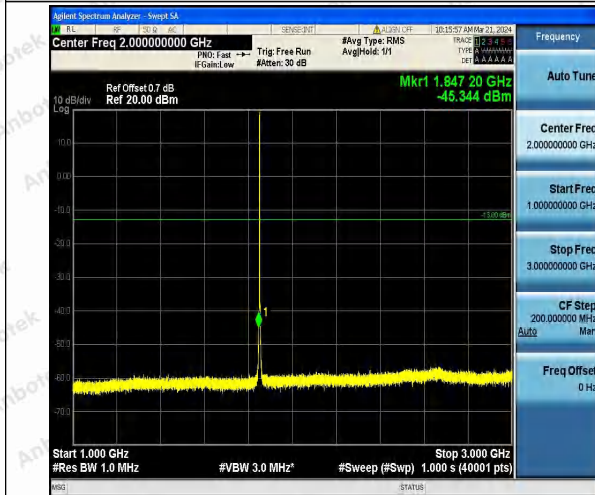

Hotline 400-003-0500  
 www.anbotek.com.cn

Band25\_1.4MHz\_16QAM\_26047\_1RB#0\_0.15~30\_0.15  
~30

Band25\_1.4MHz\_16QAM\_26047\_1RB#0\_30~1000\_30~1  
000

Band25\_1.4MHz\_16QAM\_26047\_1RB#0\_1000~3000\_1  
000~3000