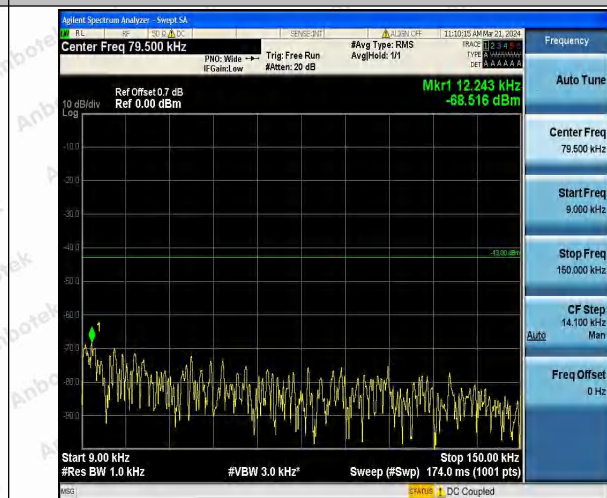

Band25_5MHz_16QAM_26065_1RB#0_0.009~0.15_0.00
9~0.15