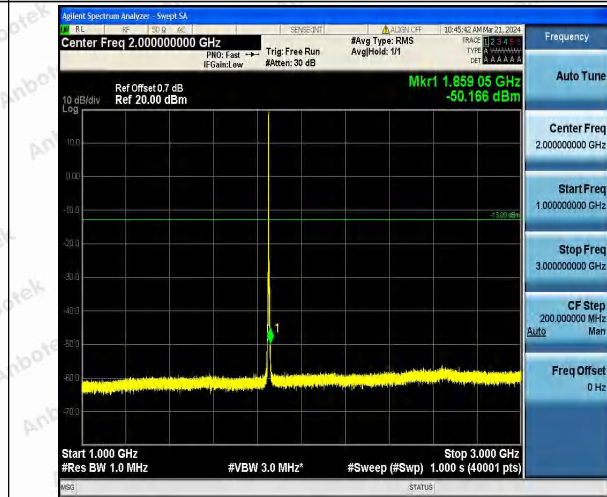

Hotline  
 400-003-0500  
 www.anbotek.com.cn

Band25\_3MHz\_QPSK\_26055\_1RB#0\_0.009~0.15\_0.00  
9~0.15

Band25\_3MHz\_QPSK\_26055\_1RB#0\_0.15~30\_0.15~30

Band25\_3MHz\_QPSK\_26055\_1RB#0\_30~1000\_30~1000  
0