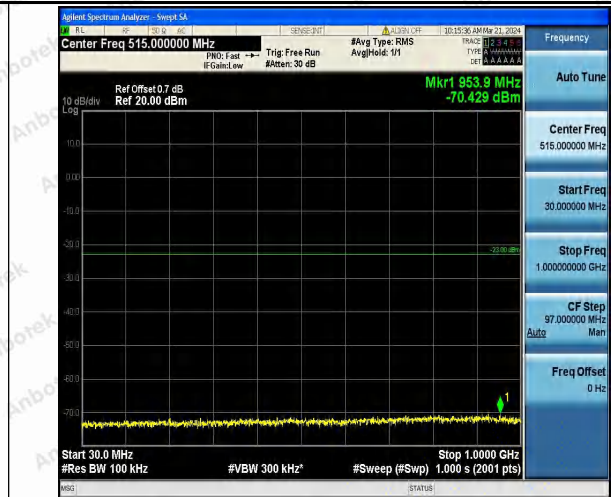

Hotline 400-003-0500  
 www.anbotek.com.cn

Band25\_1.4MHz\_16QAM\_26047\_1RB#0\_0.15~30\_0.15  
~30

Band25\_1.4MHz\_16QAM\_26047\_1RB#0\_30~1000\_30~1  
000

Band25\_1.4MHz\_16QAM\_26047\_1RB#0\_1000~3000\_1  
000~3000