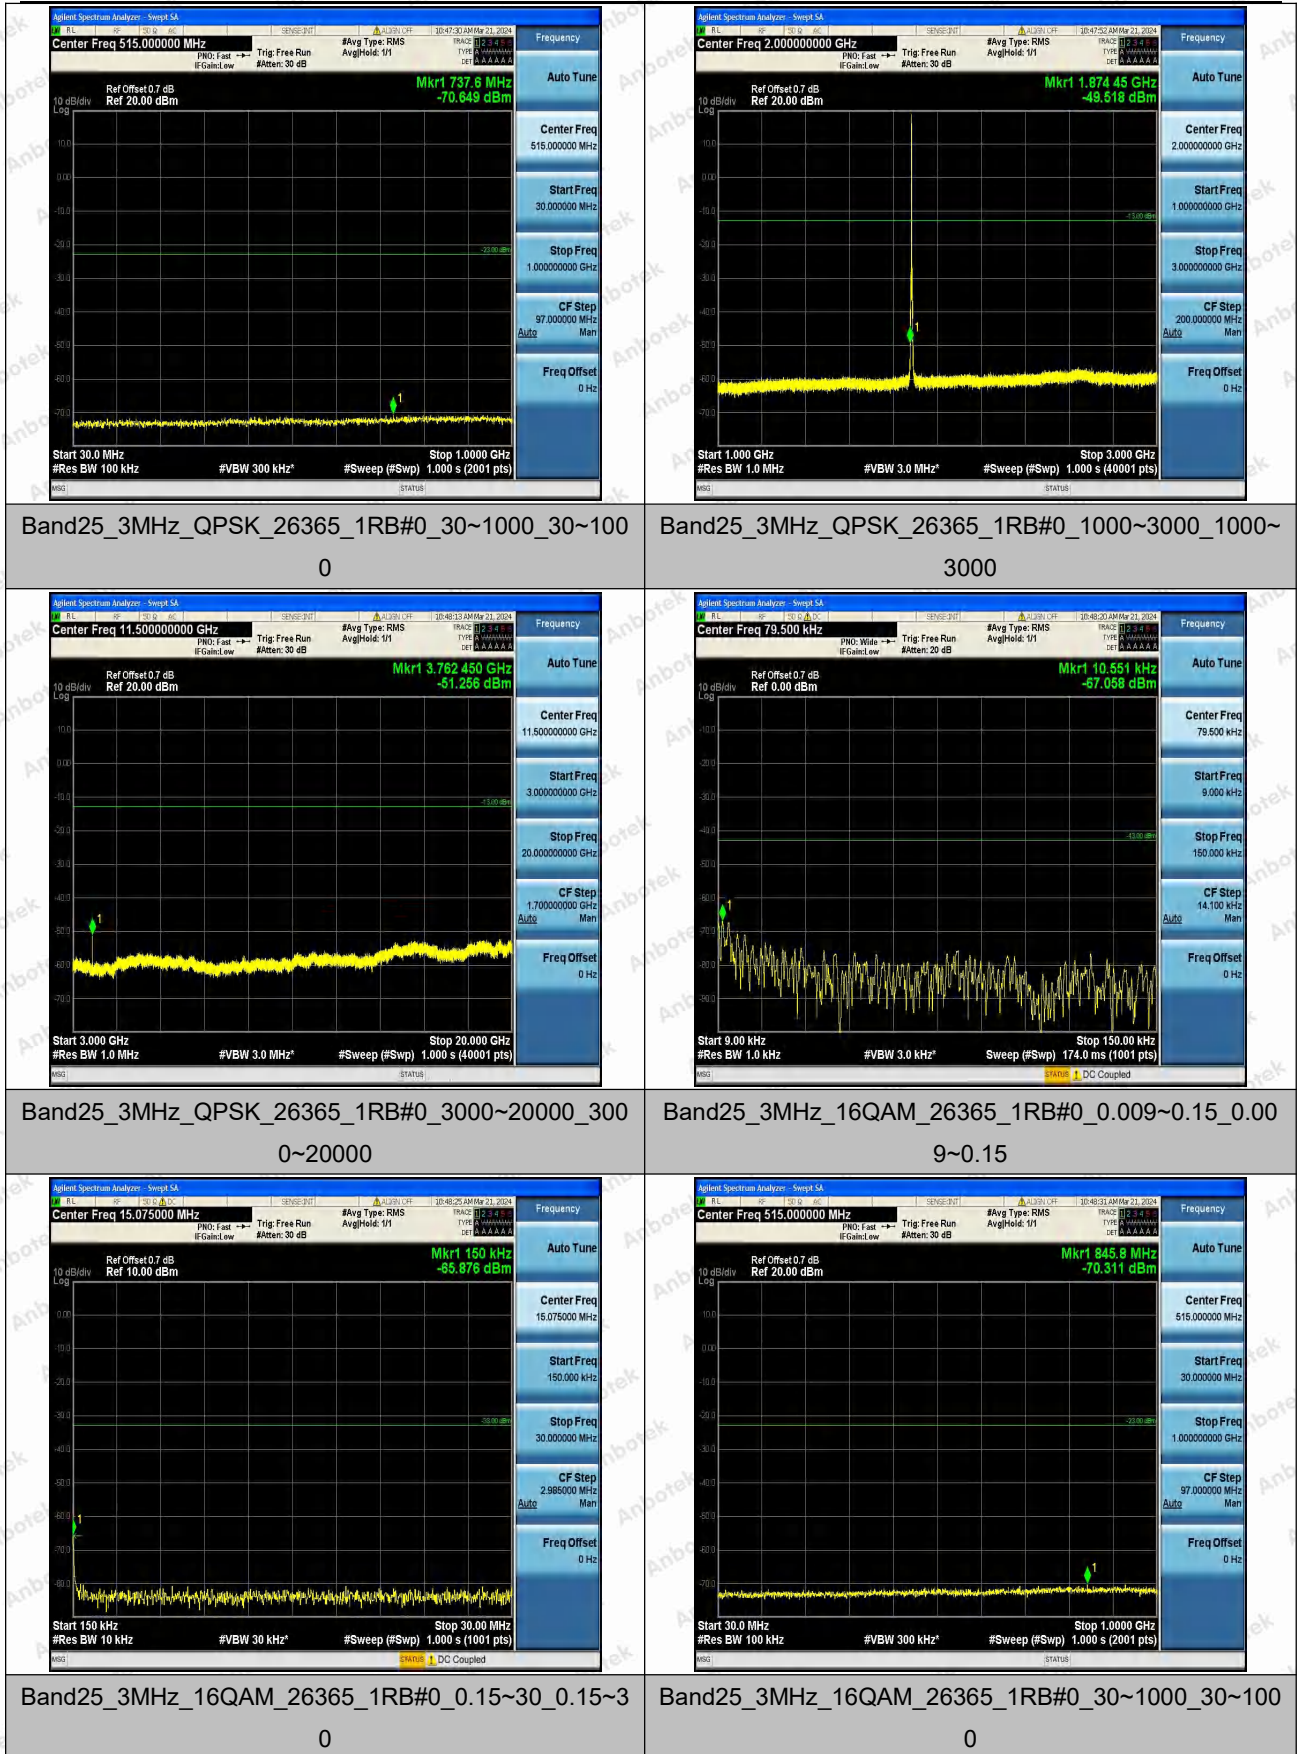

Shenzhen Anbotek Compliance Laboratory Limited

Address: 1/F., Building D, Sogood Science and Technology Park, Sanwei Community, Hangcheng Street, Bao'an District, Shenzhen, Guangdong, China.
Tel: (86) 0755-26066440 Fax: (86) 0755-26014772 Email: service@anbotek.com

Hotline
400-003-0500
www.anbotek.com.cn