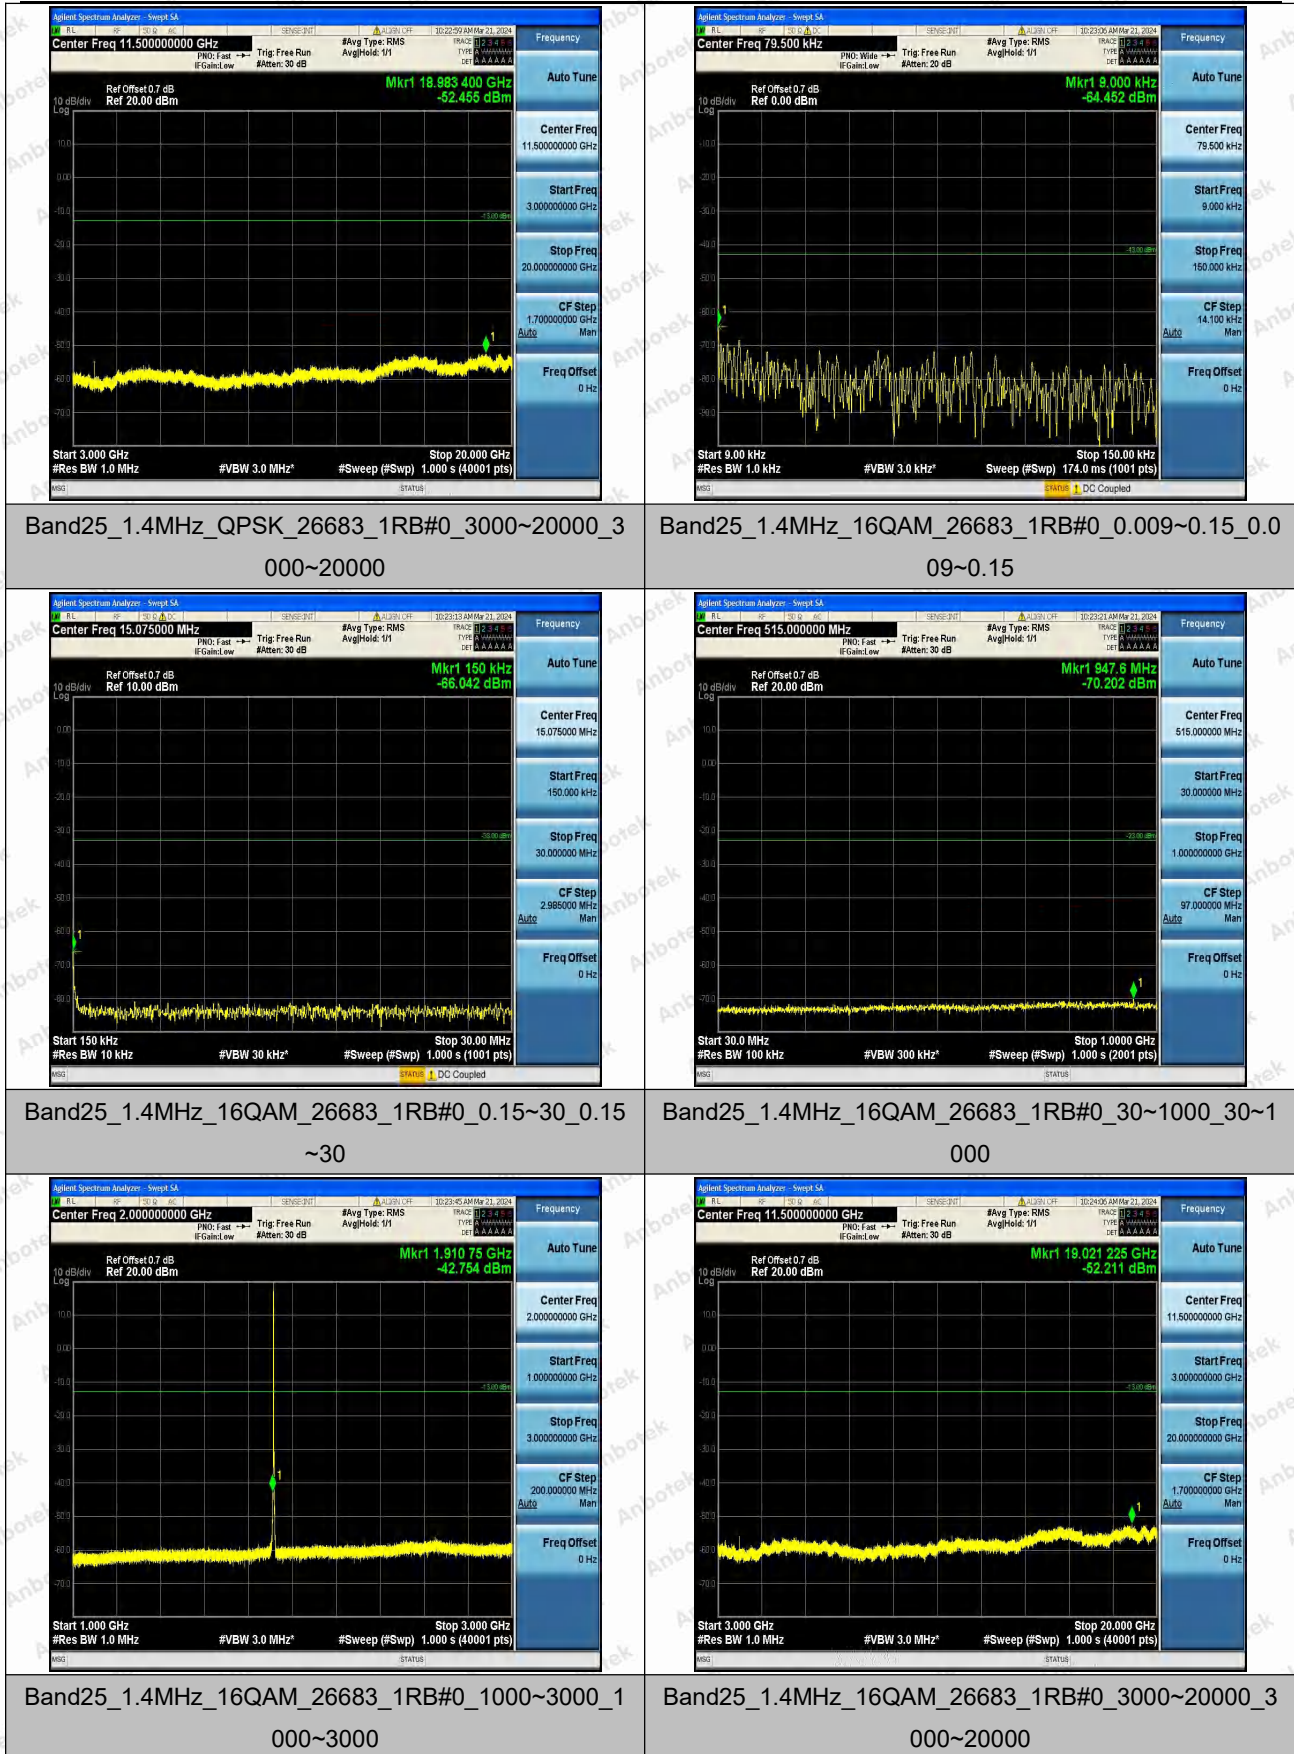

Shenzhen Anbotek Compliance Laboratory Limited

Address: 1/F., Building D, Sogood Science and Technology Park, Sanwei Community, Hangcheng Street, Bao'an District, Shenzhen, Guangdong, China.
Tel: (86) 0755-26066440 Fax: (86) 0755-26014772 Email: service@anbotek.com

Hotline
400-003-0500
www.anbotek.com.cn