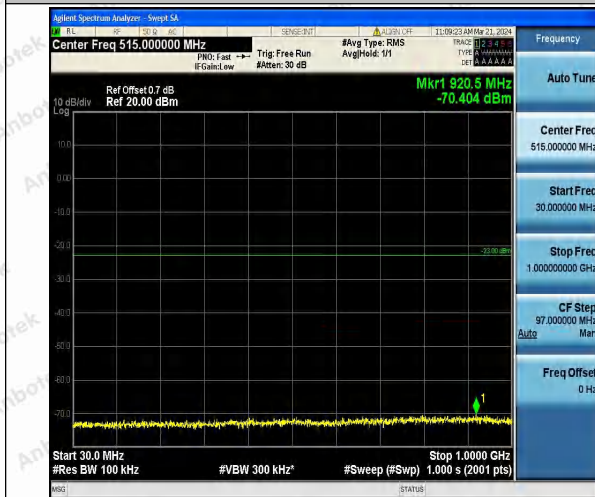

Hotline 400-003-0500  
 www.anbotek.com.cn

Band25\_5MHz\_QPSK\_26065\_1RB#0\_0.009~0.15\_0.00  
9~0.15

Band25\_5MHz\_QPSK\_26065\_1RB#0\_0.15~30\_0.15~30

Band25\_5MHz\_QPSK\_26065\_1RB#0\_30~1000\_30~1000  
0