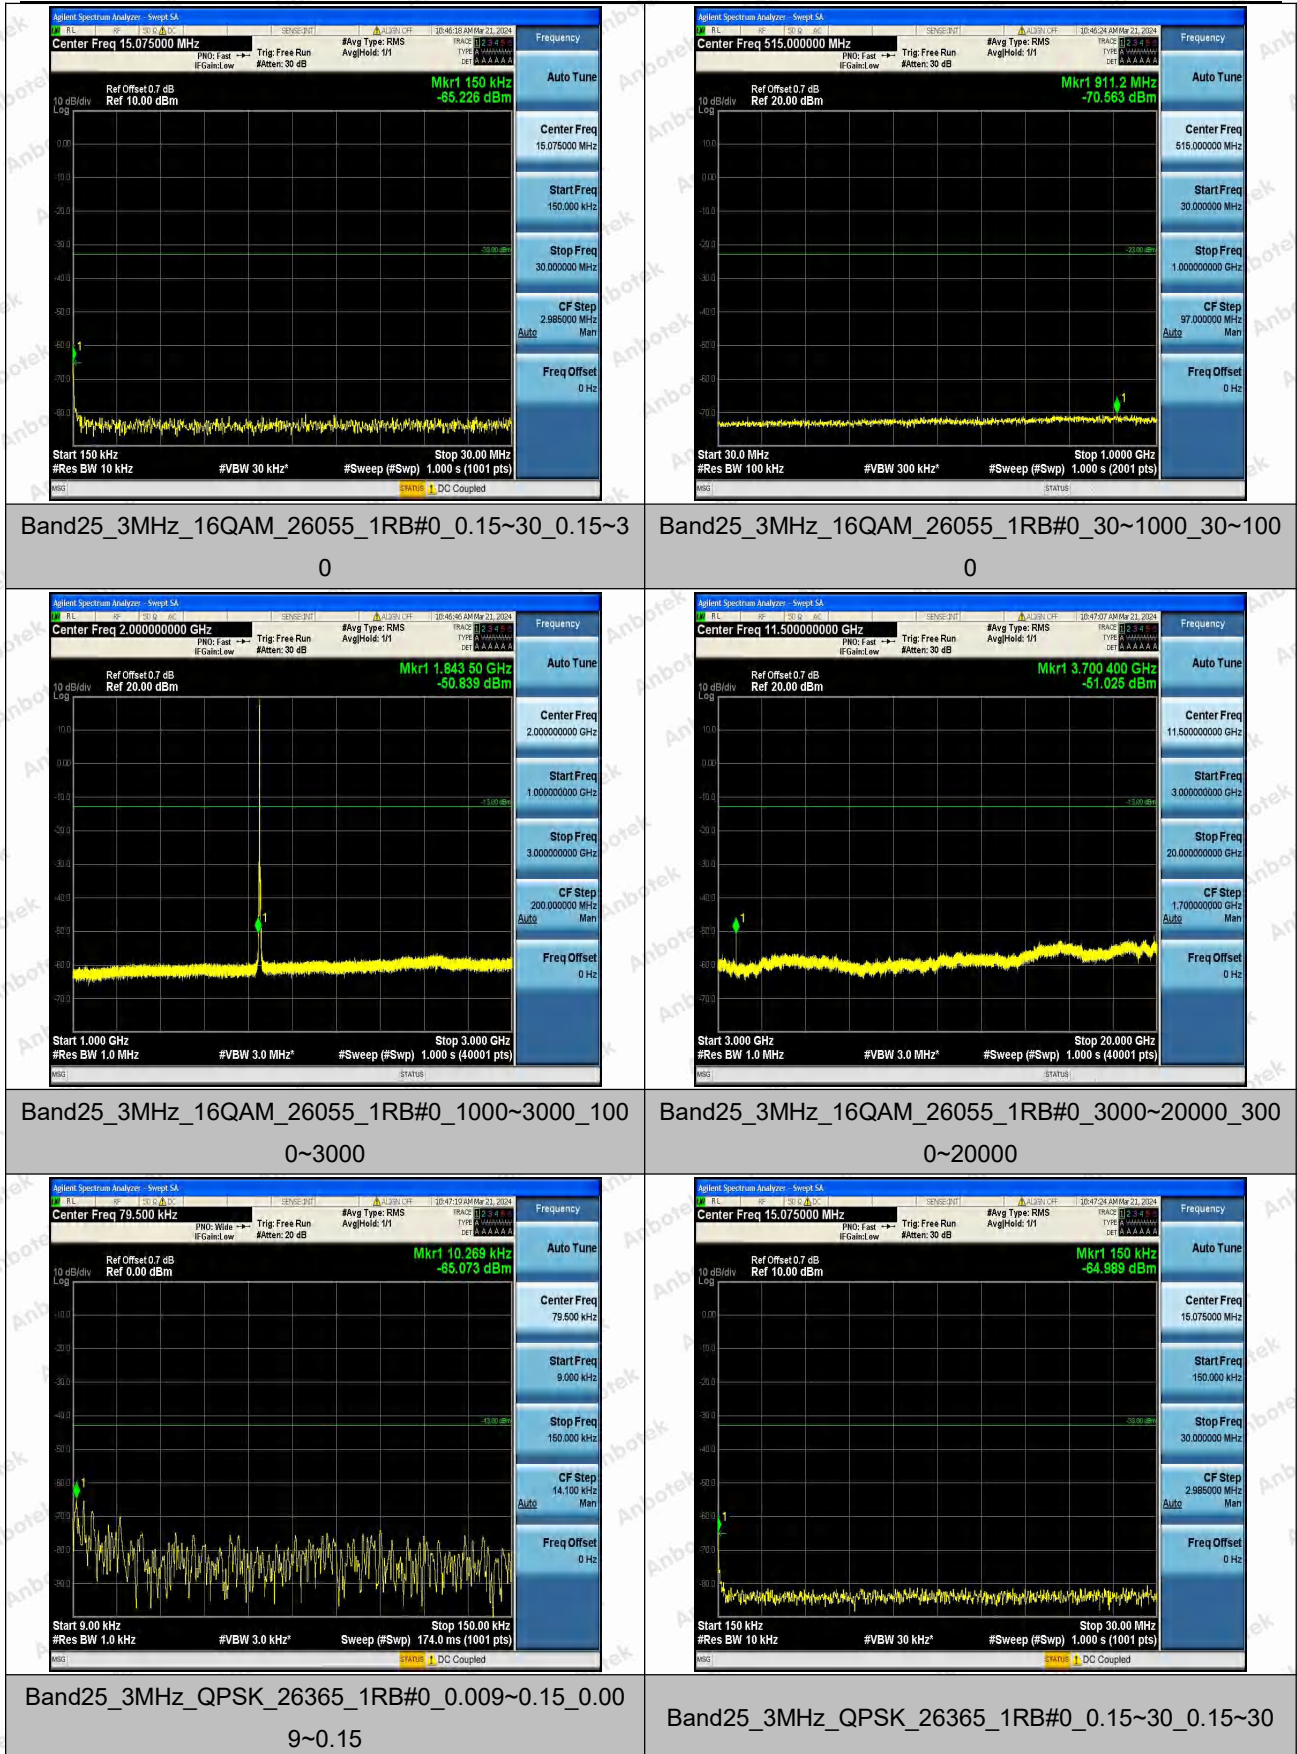

Band25\_3MHz\_QPSK\_26055\_1RB#0\_1000~3000\_1000~3000

Band25\_3MHz\_QPSK\_26055\_1RB#0\_3000~20000\_3000~20000

Band25\_3MHz\_16QAM\_26055\_1RB#0\_0.009~0.15\_0.00  
9~0.15