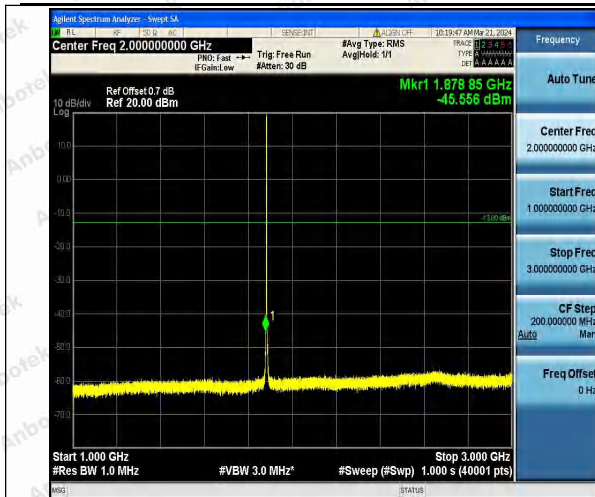

Band25_1.4MHz_16QAM_26365_1RB#0_1000~3000_1
000~3000