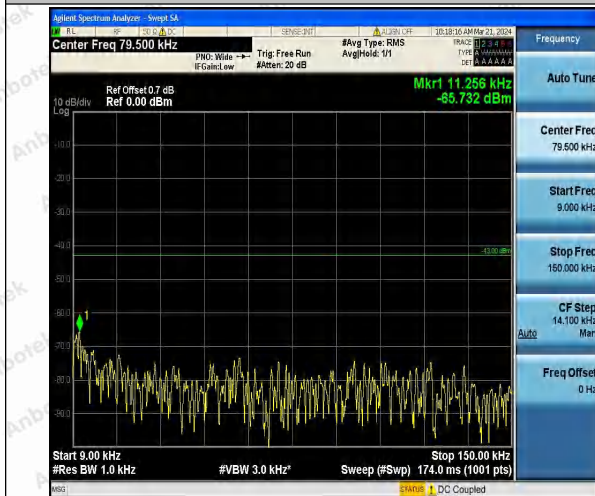

Band25_1.4MHz_QPSK_26365_1RB#0_0.009~0.15_0.0
09~0.15