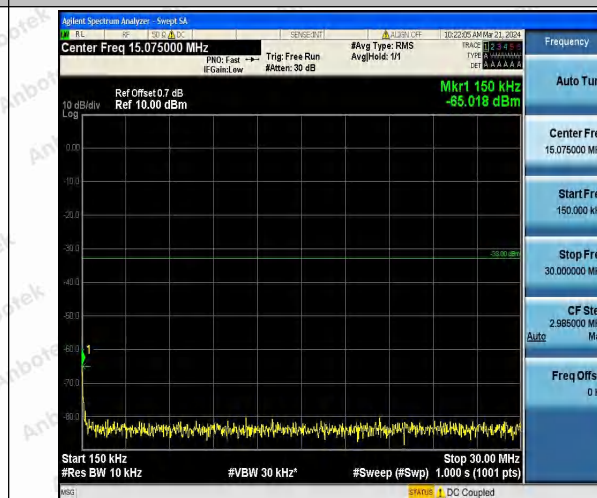

Hotline 400-003-0500  
 www.anbotek.com.cn

Band25\_1.4MHz\_16QAM\_26365\_1RB#0\_1000~3000\_1  
 000~3000

Band25\_1.4MHz\_16QAM\_26365\_1RB#0\_3000~20000\_3  
 000~20000

Band25\_1.4MHz\_QPSK\_26683\_1RB#0\_0.009~0.15\_0  
 09~0.15