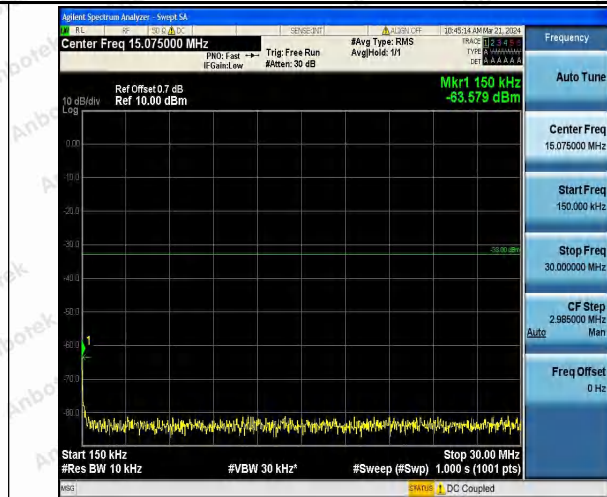

Hotline  
 400-003-0500  
 www.anbotek.com.cn

Band25\_3MHz\_QPSK\_26055\_1RB#0\_0.009~0.15\_0.00  
9~0.15

Band25\_3MHz\_QPSK\_26055\_1RB#0\_0.15~30\_0.15~30

Band25\_3MHz\_QPSK\_26055\_1RB#0\_30~1000\_30~1000  
0