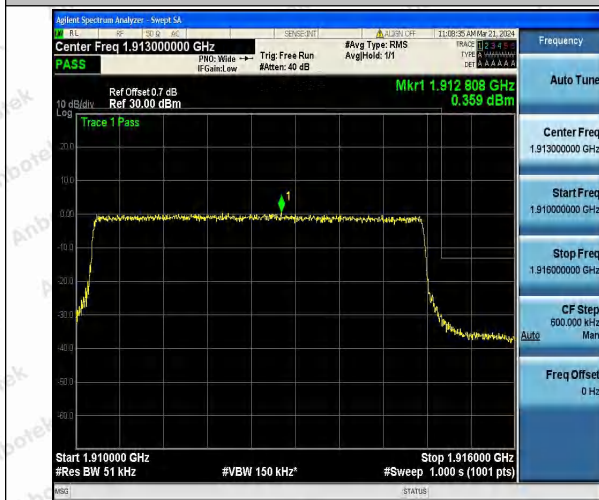

Hotline  
 400-003-0500  
 www.anbotek.com.cn

Band25\_5MHz\_QPSK\_26665\_1RB#0

Band25\_5MHz\_16QAM\_26665\_1RB#0

Band25\_5MHz\_QPSK\_26665\_1RB#24

Band25\_5MHz\_16QAM\_26665\_1RB#24

Band25\_5MHz\_QPSK\_26665\_25RB#0