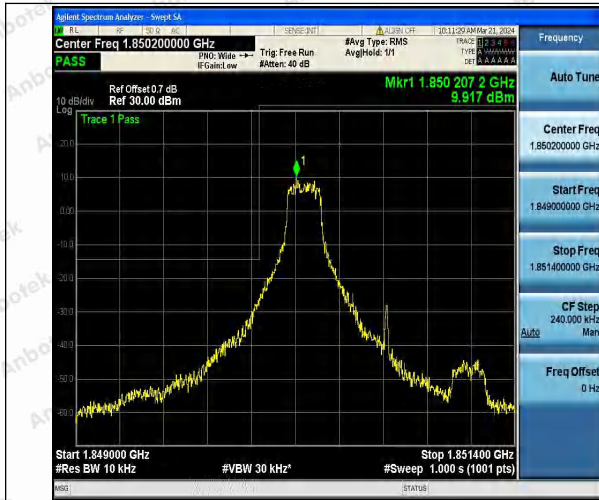

## Test Graphs

Band25\_1.4MHz\_QPSK\_26047\_1RB#0

Band25\_1.4MHz\_16QAM\_26047\_1RB#0

Band25\_1.4MHz\_QPSK\_26047\_1RB#5

Band25\_1.4MHz\_16QAM\_26047\_1RB#5

Band25\_1.4MHz\_QPSK\_26047\_6RB#0

Band25\_1.4MHz\_16QAM\_26047\_6RB#0