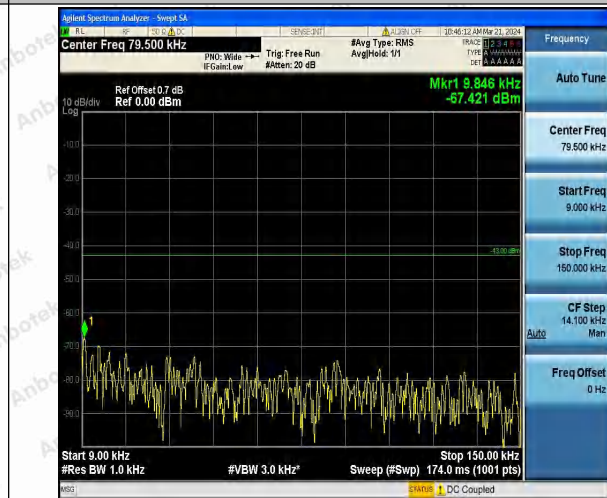

Band25_3MHz_16QAM_26055_1RB#0_0.009~0.15_0.00
9~0.15