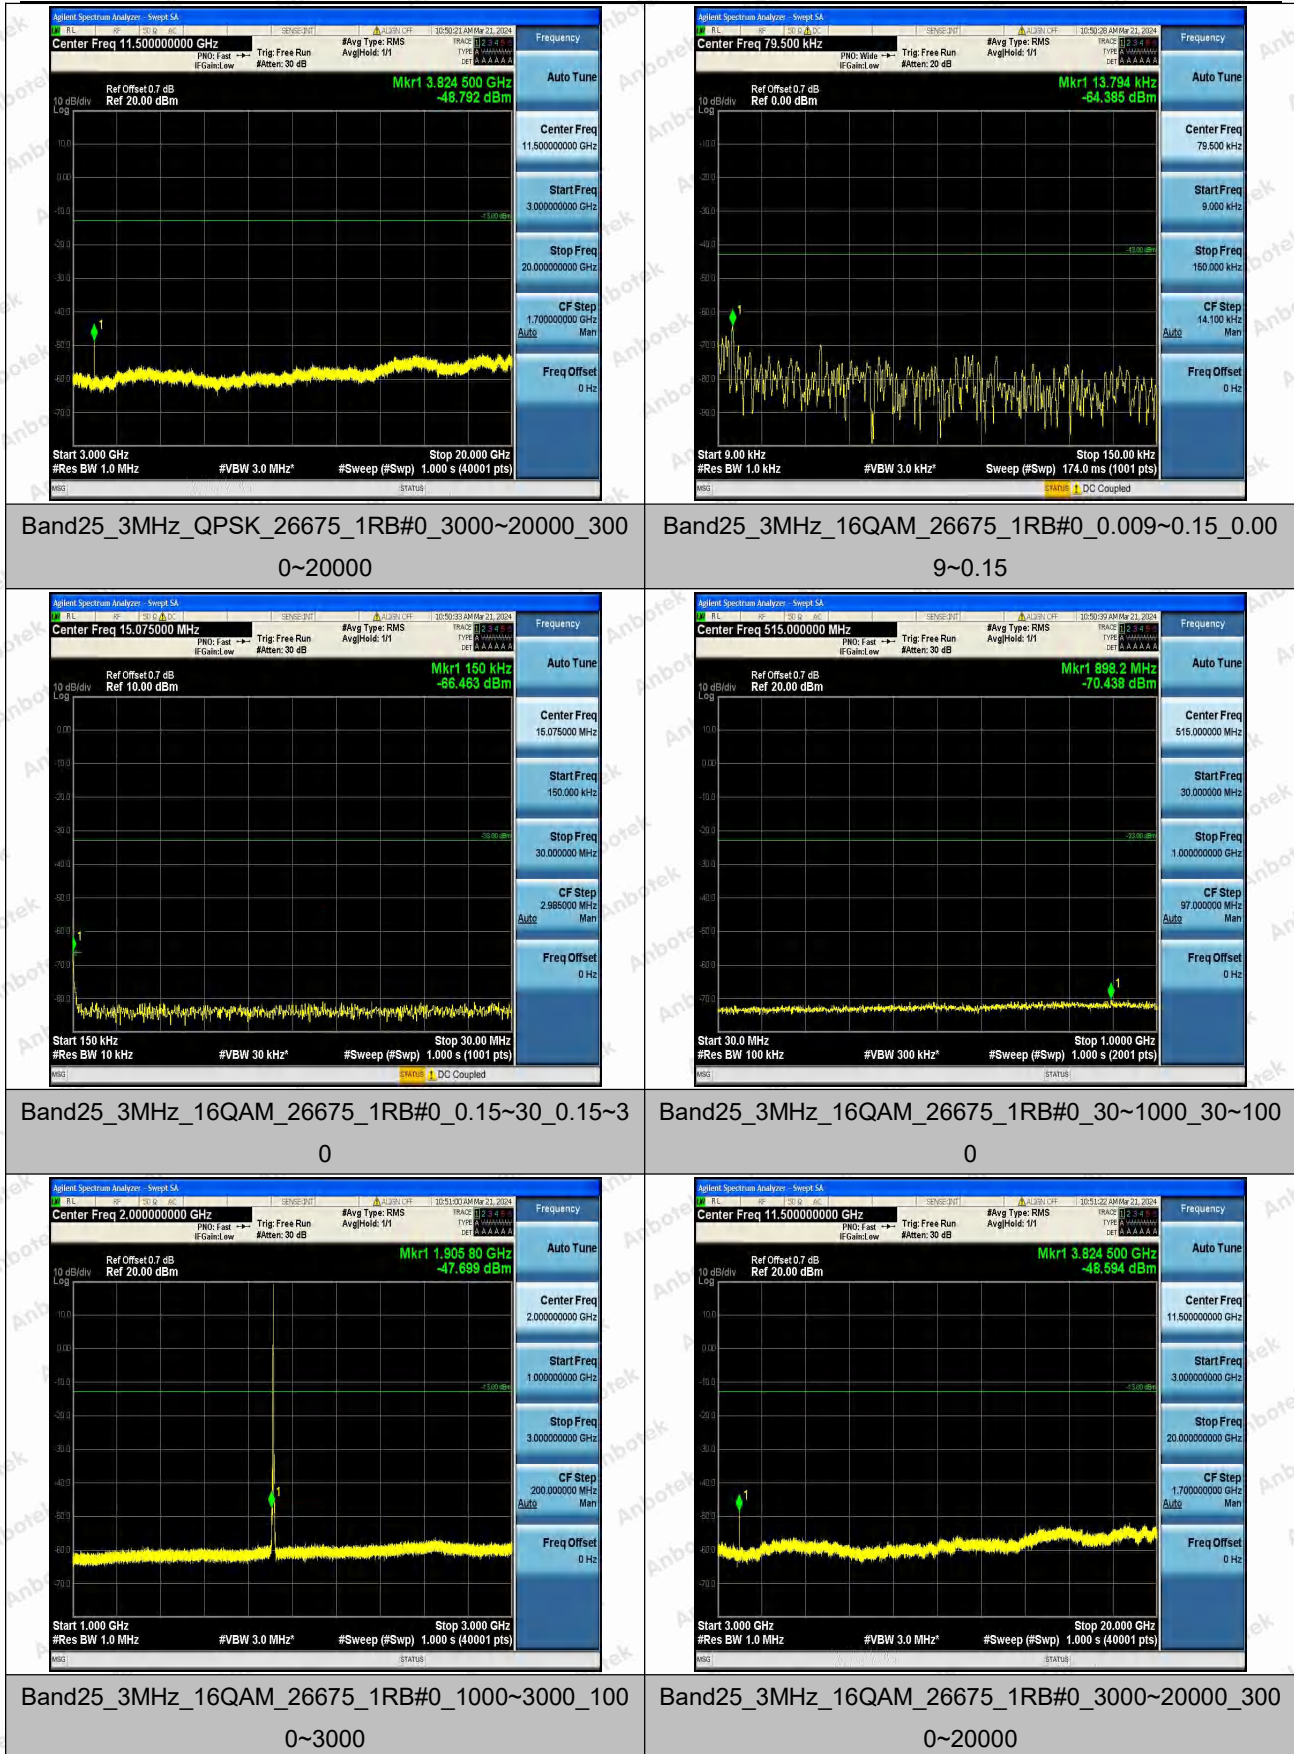

Shenzhen Anbotek Compliance Laboratory Limited

Address: 1/F., Building D, Sogood Science and Technology Park, Sanwei Community, Hangcheng Street, Bao'an District, Shenzhen, Guangdong, China.
Tel: (86) 0755-26066440 Fax: (86) 0755-26014772 Email: service@anbotek.com

Hotline 400-003-0500
www.anbotek.com.cn