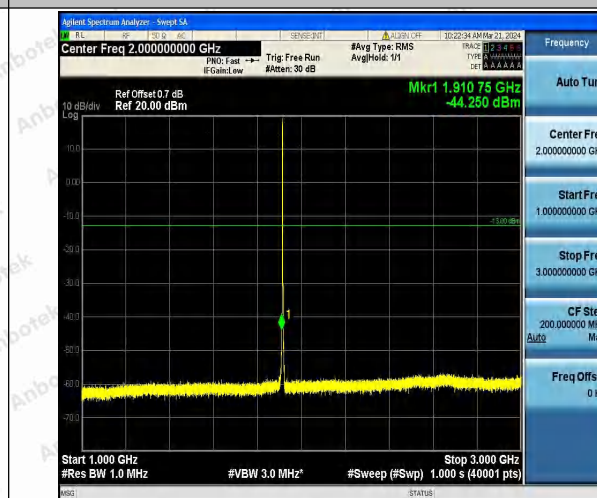

Band25_1.4MHz_QPSK_26683_1RB#0_1000~3000_100
0~3000

Shenzhen Anbotek Compliance Laboratory Limited

Address: 1/F., Building D, Sogood Science and Technology Park, Sanwei Community, Hangcheng Street, Bao'an District, Shenzhen, Guangdong, China.
Tel: (86) 0755-26066440 Fax: (86) 0755-26014772 Email: service@anbotek.com

Hotline
400-003-0500
www.anbotek.com.cn