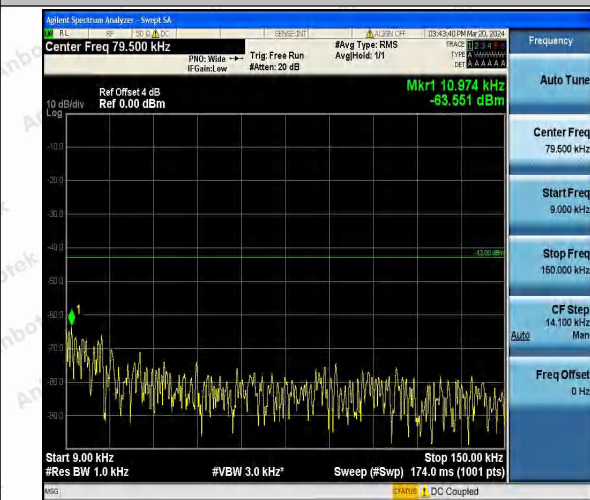

Band4_3MHz_16QAM_19965_1RB#0_0.009~0.15_0.00
9~0.15