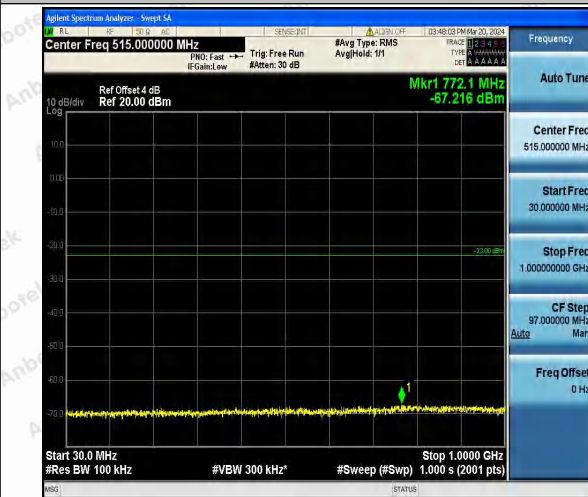

Band4_3MHz_16QAM_20385_1RB#0_30~1000_30~10
00