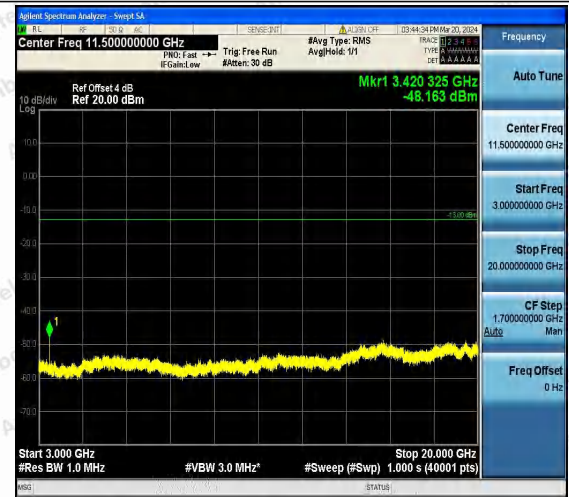

Band4_3MHz_16QAM_19965_1RB#0_3000~20000_30

00~20000