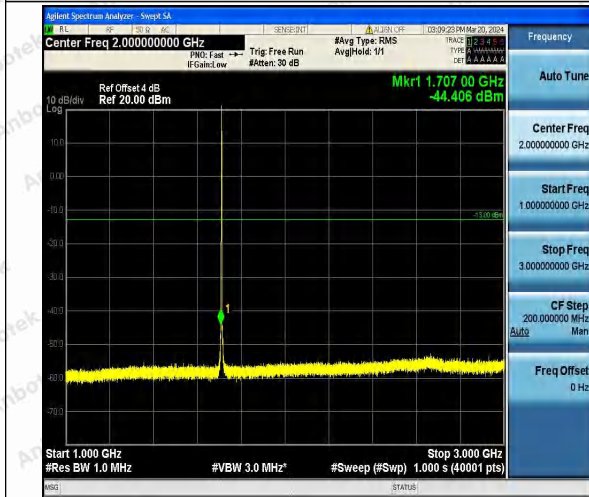

Hotline 400-003-0500
 www.anbotek.com.cn

Band4_1.4MHz_16QAM_19957_1RB#0_0.15~30_0.15
~30

Band4_1.4MHz_16QAM_19957_1RB#0_30~1000_30~1000

Band4_1.4MHz_16QAM_19957_1RB#0_1000~3000_1000~3000

Band4_1.4MHz_16QAM_19957_1RB#0_3000~20000_3000~20000