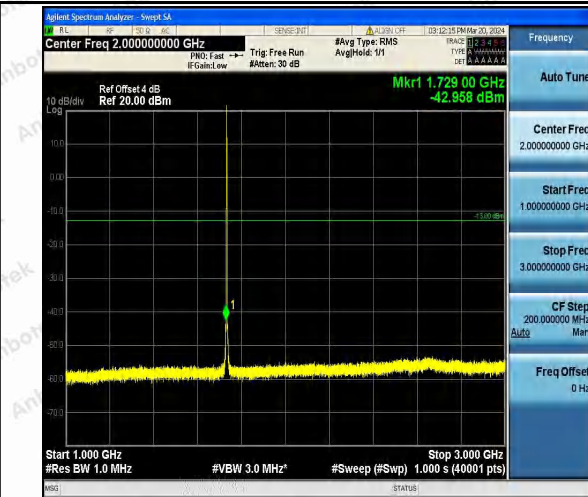

Band4_1.4MHz_QPSK_20175_1RB#0_0.009~0.15_0.009~0.15

Band4_1.4MHz_QPSK_20175_1RB#0_0.15~30_0.15~30

Band4_1.4MHz_QPSK_20175_1RB#0_30~1000_30~1000

Band4_1.4MHz_QPSK_20175_1RB#0_1000~3000_1000~3000

Band4_1.4MHz_QPSK_20175_1RB#0_3000~20000_3000~20000