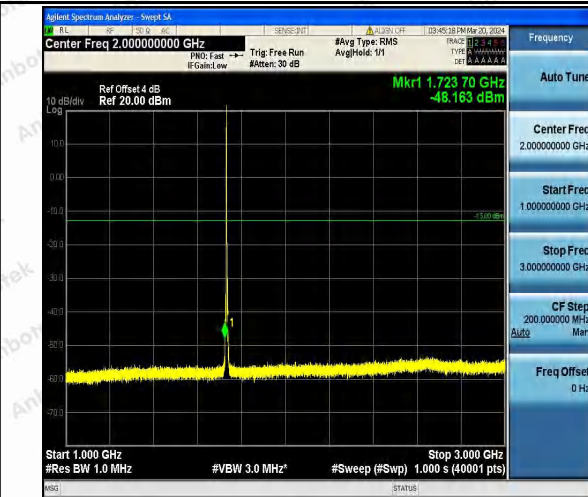

Band4_3MHz_QPSK_20175_1RB#0_1000~3000_1000~3000
3000