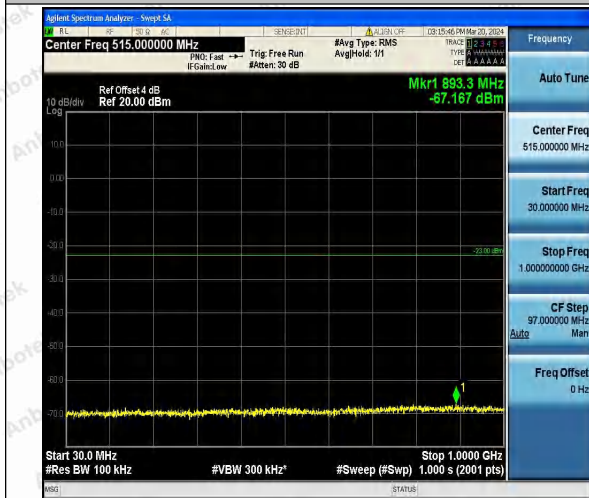

Band4_1.4MHz_QPSK_20393_1RB#0_30~1000_30~1
000