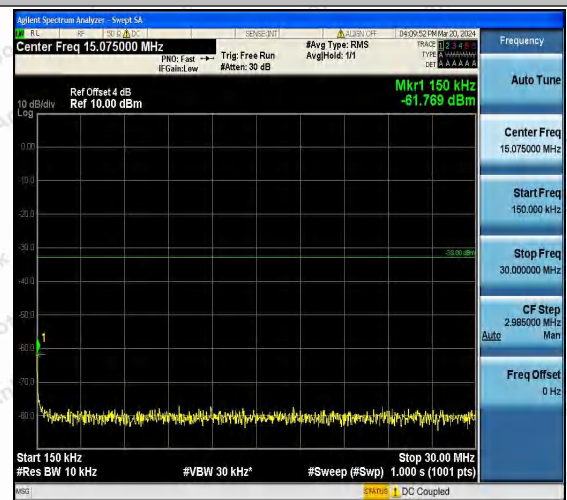

0~3000

Band4_5MHz_16QAM_19975_1RB#0_3000~20000_30

00~20000

Band4_5MHz_QPSK_20175_1RB#0_0.009~0.15_0.00

9~0.15

Band4_5MHz_QPSK_20175_1RB#0_0.15~30_0.15~30