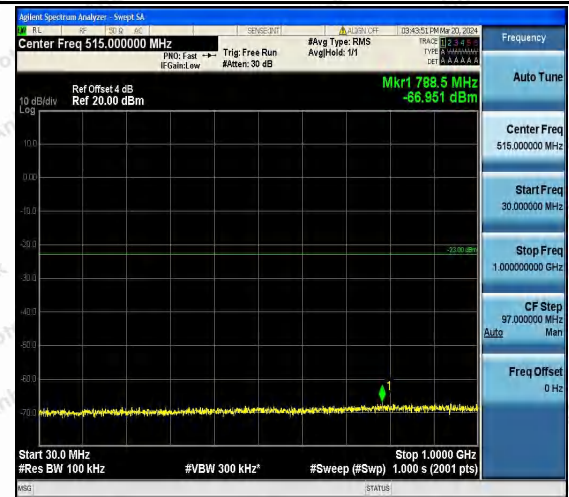

Band4_3MHz_QPSK_19965_1RB#0_1000~3000_1000~3000

Band4_3MHz_QPSK_19965_1RB#0_3000~20000_3000~20000

Band4_3MHz_16QAM_19965_1RB#0_0.009~0.15_0.00
9~0.15

Band4_3MHz_16QAM_19965_1RB#0_0.15~30_0.15~3

0

Band4_3MHz_16QAM_19965_1RB#0_30~1000_30~10