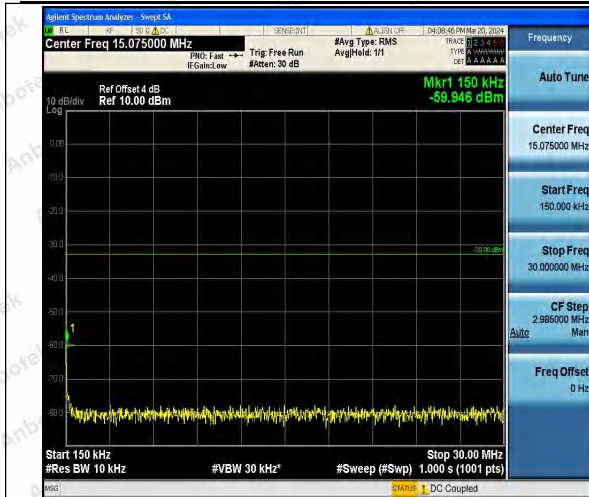

Band4_5MHz_16QAM_19975_1RB#0_0.15~30_0.15~3

0