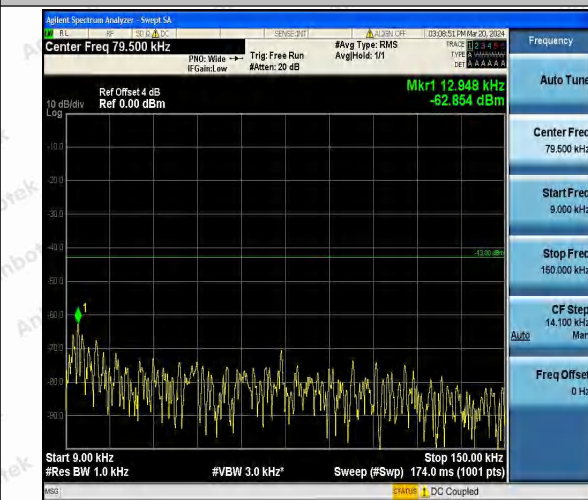

Band4_1.4MHz_16QAM_19957_1RB#0_0.009~0.15_0.09~0.15

Shenzhen Anbotek Compliance Laboratory Limited

Address: 1/F., Building D, Sogood Science and Technology Park, Sanwei Community, Hangcheng Street, Bao'an District, Shenzhen, Guangdong, China.
Tel: (86) 0755-26066440 Fax: (86) 0755-26014772 Email: service@anbotek.com

Hotline 400-003-0500
www.anbotek.com.cn