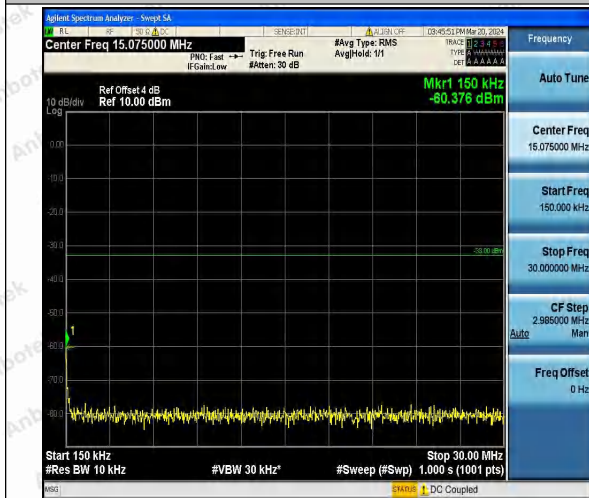

Band4_3MHz_QPSK_20175_1RB#0_30~1000_30~100
0

Band4_3MHz_QPSK_20175_1RB#0_1000~3000_1000~3000
3000

Band4_3MHz_QPSK_20175_1RB#0_3000~20000_3000~20000
0~20000

Band4_3MHz_16QAM_20175_1RB#0_0.009~0.15_0.009~0.15
9~0.15