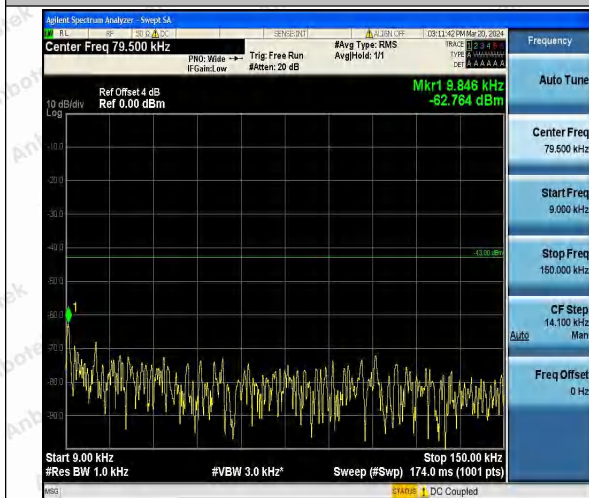

Band4_1.4MHz_QPSK_20175_1RB#0_0.009~0.15_0.009~0.15

Band4_1.4MHz_QPSK_20175_1RB#0_0.15~30_0.15~30

Band4_1.4MHz_QPSK_20175_1RB#0_30~1000_30~1000

Band4_1.4MHz_QPSK_20175_1RB#0_1000~3000_1000~3000

Band4_1.4MHz_QPSK_20175_1RB#0_3000~20000_3000~20000