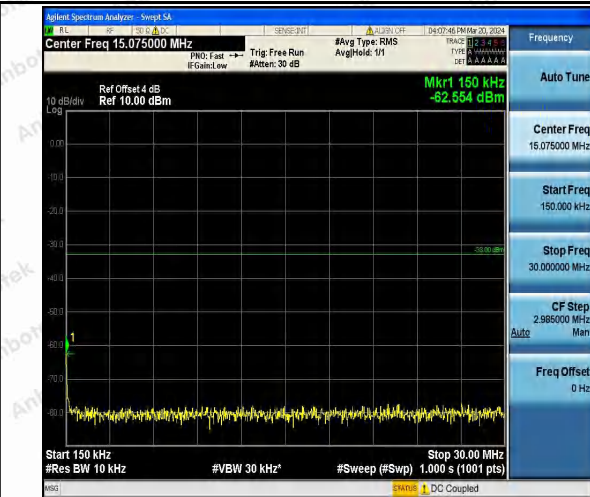

Band4_5MHz_QPSK_19975_1RB#0_0.15~30_0.15~30