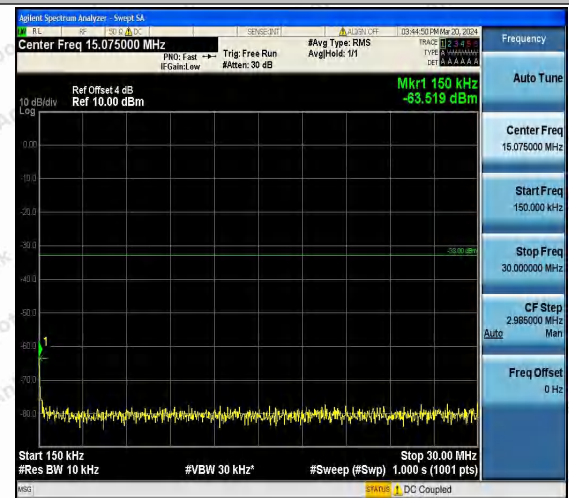

00

Band4_3MHz_16QAM_19965_1RB#0_1000~3000_100

0~3000

Band4_3MHz_16QAM_19965_1RB#0_3000~20000_30

00~20000

Band4_3MHz_QPSK_20175_1RB#0_0.009~0.15_0.00

9~0.15

Band4_3MHz_QPSK_20175_1RB#0_0.15~30_0.15~30