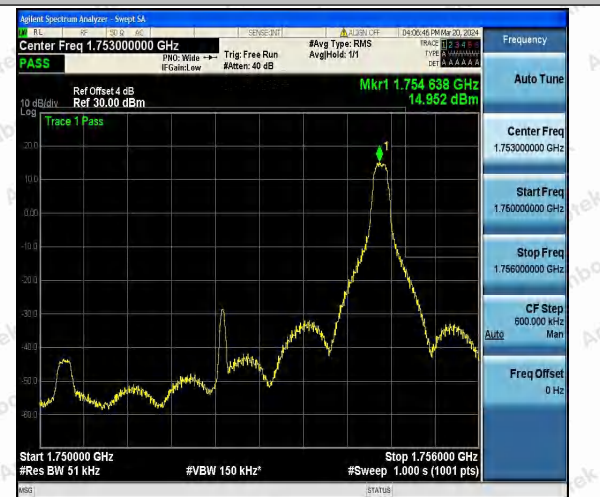

Shenzhen Anbotek Compliance Laboratory Limited

Address: 1/F., Building D, Sogood Science and Technology Park, Sanwei Community, Hangcheng Street, Bao'an District, Shenzhen, Guangdong, China.
Tel: (86) 0755-26066440 Fax: (86) 0755-26014772 Email: service@anbotek.com

Hotline 400-003-0500
www.anbotek.com.cn