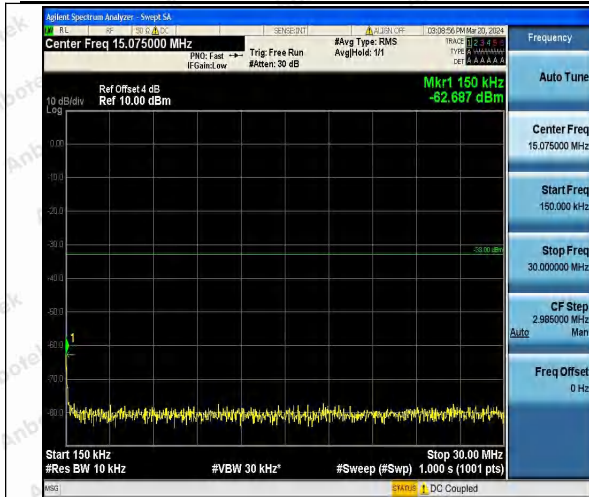

Band4_1.4MHz_16QAM_19957_1RB#0_0.15~30_0.15
~30