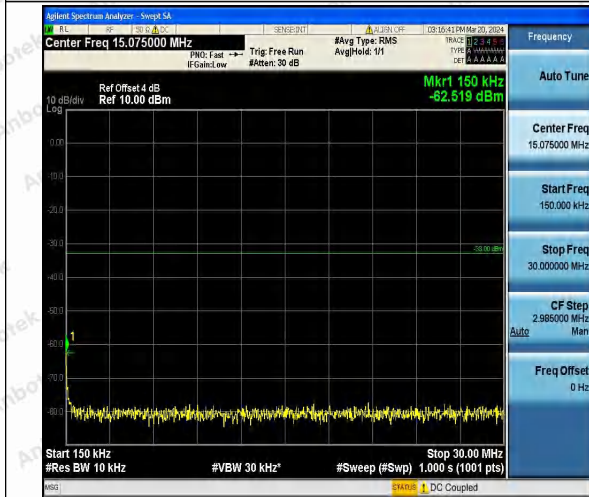

Hotline 400-003-0500
www.anbotek.com.cn

Band4_1.4MHz_QPSK_20393_1RB#0_3000~20000_3000~20000

Band4_1.4MHz_16QAM_20393_1RB#0_0.009~0.15_0.009~0.15

Band4_1.4MHz_16QAM_20393_1RB#0_0.15~30_0.15~30

Band4_1.4MHz_16QAM_20393_1RB#0_30~1000_30~1000