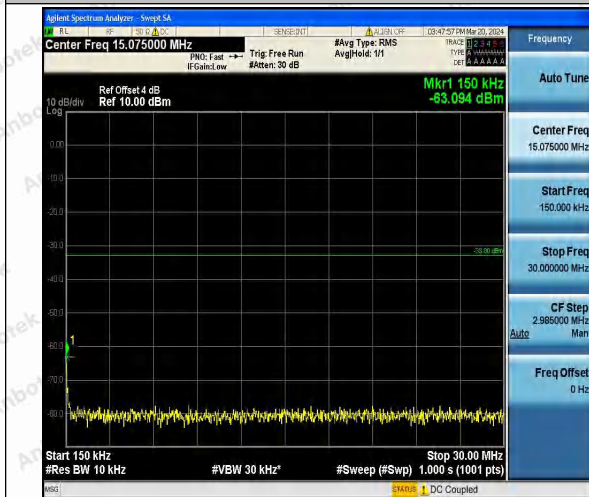

Band4_3MHz_QPSK_20385_1RB#0_0.15~30_0.15~30

Band4_3MHz_QPSK_20385_1RB#0_30~1000_30~100
0

Band4_3MHz_QPSK_20385_1RB#0_1000~3000_1000~3000

Band4_3MHz_QPSK_20385_1RB#0_3000~20000_300
0~20000

Band4_3MHz_16QAM_20385_1RB#0_0.009~0.15_0.00
9~0.15