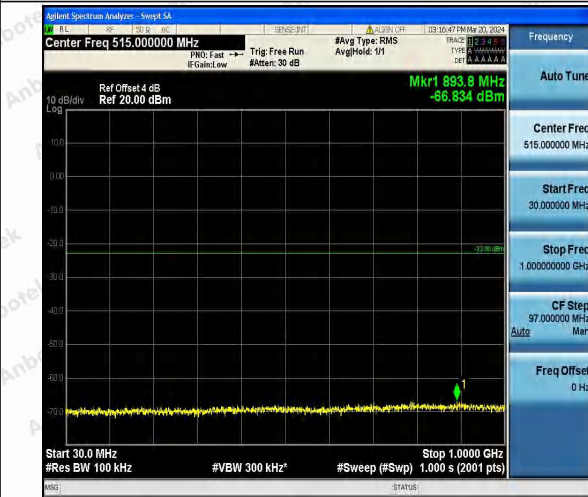

Hotline 400-003-0500
www.anbotek.com.cn

Band4_1.4MHz_QPSK_20393_1RB#0_3000~20000_3000~20000

Band4_1.4MHz_16QAM_20393_1RB#0_0.009~0.15_0.009~0.15

Band4_1.4MHz_16QAM_20393_1RB#0_0.15~30_0.15~30

Band4_1.4MHz_16QAM_20393_1RB#0_30~1000_30~1000