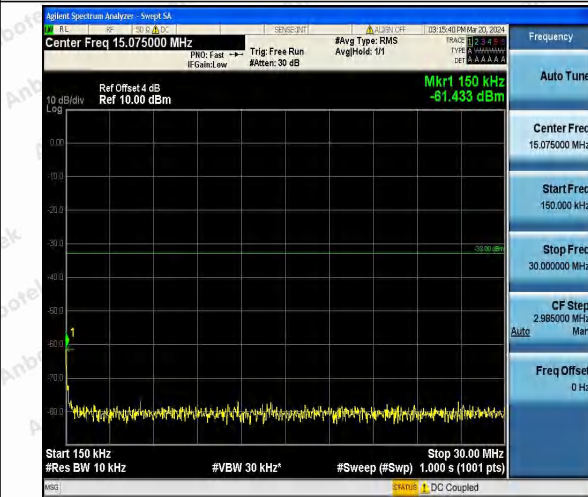

Band4_1.4MHz_QPSK_20393_1RB#0_0.15~30_0.15~3
0