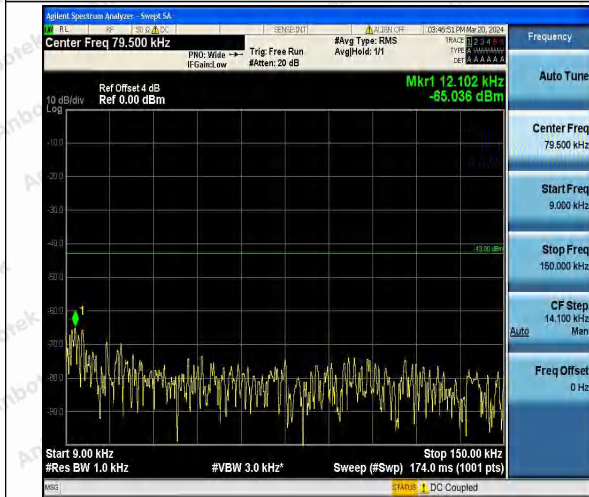

Band4_3MHz_16QAM_20175_1RB#0_0.15~30_0.15~30
0

Band4_3MHz_16QAM_20175_1RB#0_30~1000_30~1000
00

Band4_3MHz_16QAM_20175_1RB#0_1000~3000_100
0~3000

Band4_3MHz_16QAM_20175_1RB#0_3000~20000_30
00~20000

Band4_3MHz_QPSK_20385_1RB#0_0.009~0.15_0.00
9~0.15