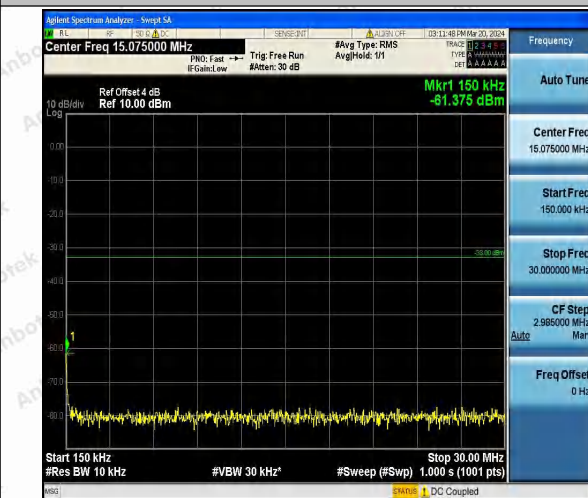

Band4_1.4MHz_QPSK_20175_1RB#0_0.15~30_0.15~30