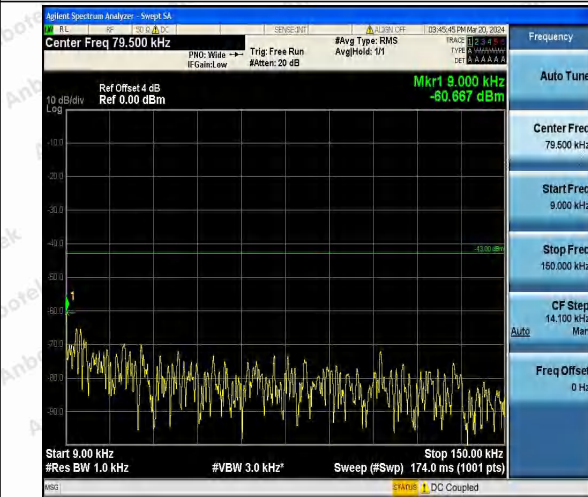

Band4_3MHz_16QAM_20175_1RB#0_0.009~0.15_0.009~0.15
9~0.15