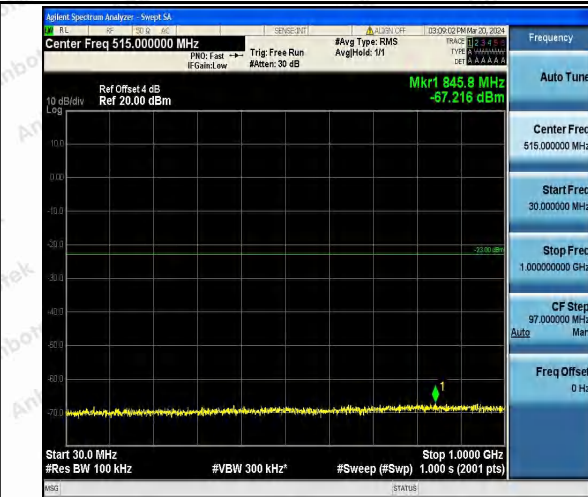

Band4_1.4MHz_16QAM_19957_1RB#0_30~1000_30~1000