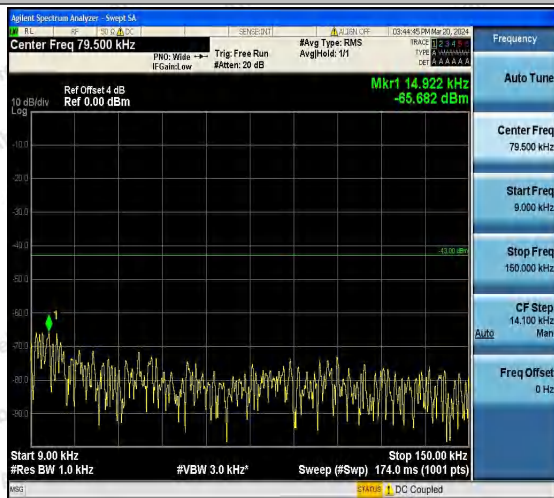

00

Band4_3MHz_16QAM_19965_1RB#0_1000~3000_100

0~3000

Band4_3MHz_16QAM_19965_1RB#0_3000~20000_30

00~20000

Band4_3MHz_QPSK_20175_1RB#0_0.009~0.15_0.00

9~0.15

Band4_3MHz_QPSK_20175_1RB#0_0.15~30_0.15~30