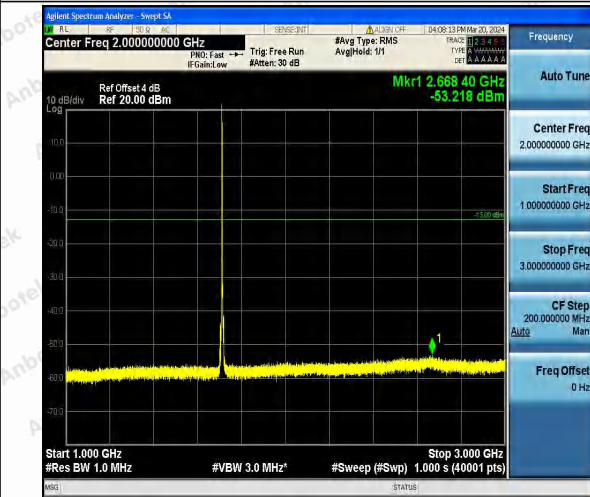

Hotline 400-003-0500
www.anbotek.com.cn

Band4_5MHz_QPSK_19975_1RB#0_0.009~0.15_0.00
 9~0.15

Band4_5MHz_QPSK_19975_1RB#0_0.15~30_0.15~30

Band4_5MHz_QPSK_19975_1RB#0_30~1000_30~100
 0

Band4_5MHz_QPSK_19975_1RB#0_1000~3000_1000~3000