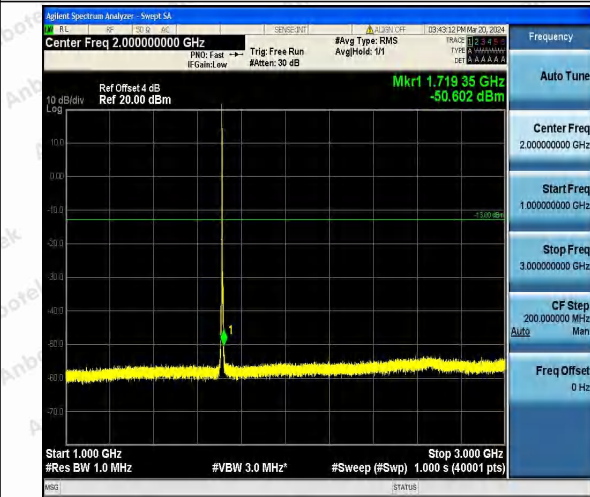

Band4_1.4MHz_16QAM_20393_1RB#0_1000~3000_1000~3000

Band4_1.4MHz_16QAM_20393_1RB#0_3000~20000_3000~20000

Band4_3MHz_QPSK_19965_1RB#0_0.009~0.15_0.00
9~0.15

Band4_3MHz_QPSK_19965_1RB#0_0.15~30_0.15~30

Band4_3MHz_QPSK_19965_1RB#0_30~1000_30~100
0