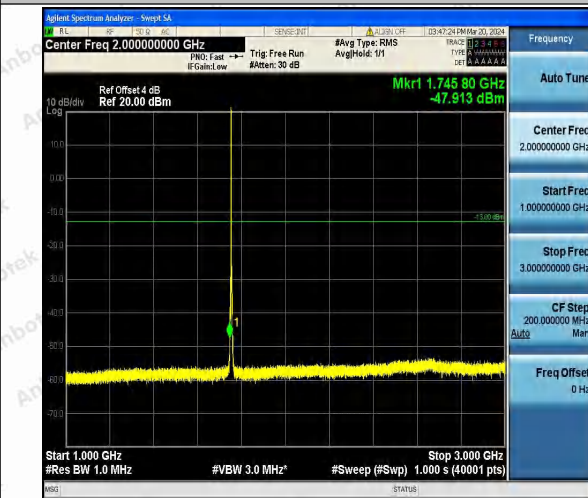

Band4_3MHz_QPSK_20385_1RB#0_1000~3000_1000~3000