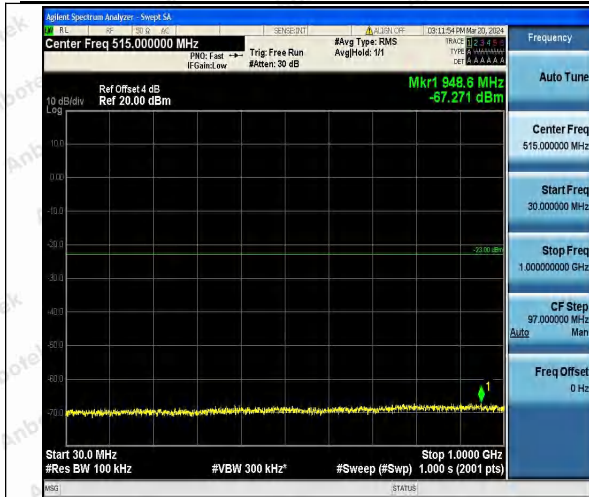

Band4_1.4MHz_QPSK_20175_1RB#0_30~1000_30~1000