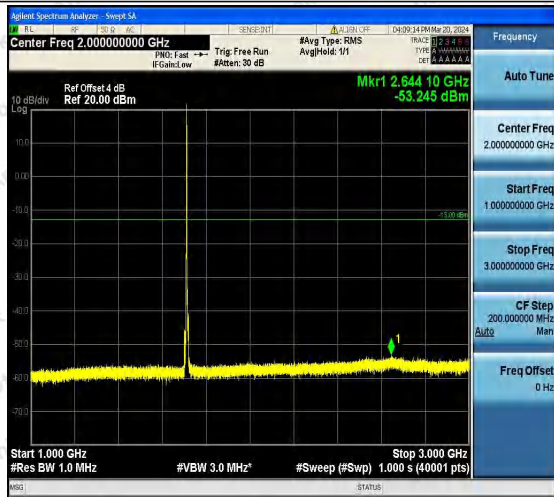

Band4_5MHz_QPSK_19975_1RB#0_3000~20000_3000~20000
 0~20000

Band4_5MHz_16QAM_19975_1RB#0_0.009~0.15_0.00
 9~0.15

Band4_5MHz_16QAM_19975_1RB#0_0.15~30_0.15~3

0

Band4_5MHz_16QAM_19975_1RB#0_30~1000_30~10

00

Band4_5MHz_16QAM_19975_1RB#0_1000~3000_100