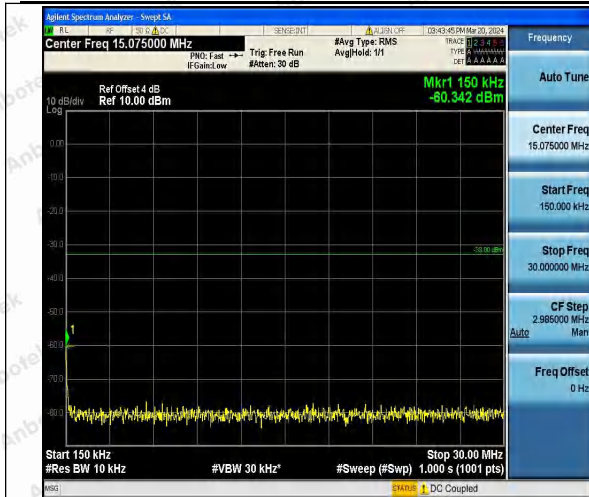

Band4_3MHz_QPSK_19965_1RB#0_1000~3000_1000~3000

Band4_3MHz_QPSK_19965_1RB#0_3000~20000_3000~20000

Band4_3MHz_16QAM_19965_1RB#0_0.009~0.15_0.00
9~0.15

Band4_3MHz_16QAM_19965_1RB#0_0.15~30_0.15~3

0

Band4_3MHz_16QAM_19965_1RB#0_30~1000_30~10