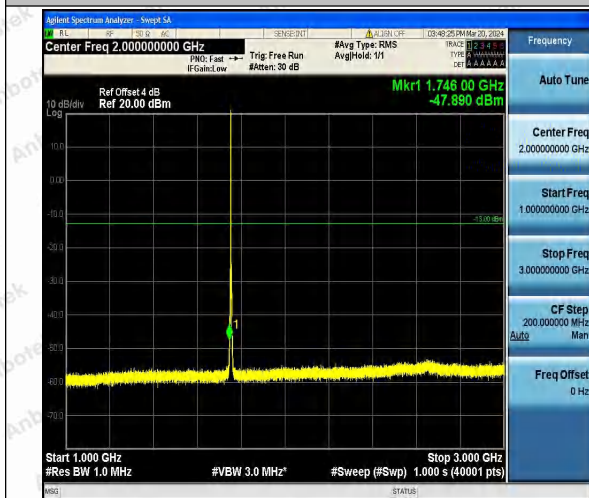

Band4_3MHz_16QAM_20385_1RB#0_1000~3000_100
0~3000