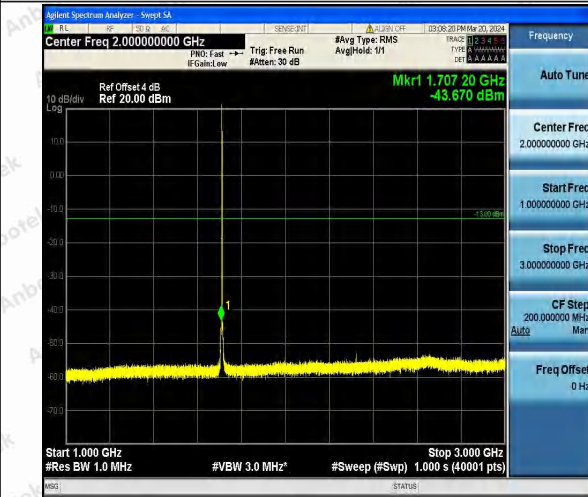

Hotline
 400-003-0500
www.anbotek.com.cn

Test Graphs

Band4_1.4MHz_QPSK_19957_1RB#0_0.009~0.15_0.09~0.15

Band4_1.4MHz_QPSK_19957_1RB#0_0.15~30_0.15~30

Band4_1.4MHz_QPSK_19957_1RB#0_30~1000_30~1000

Band4_1.4MHz_QPSK_19957_1RB#0_1000~3000_1000~3000