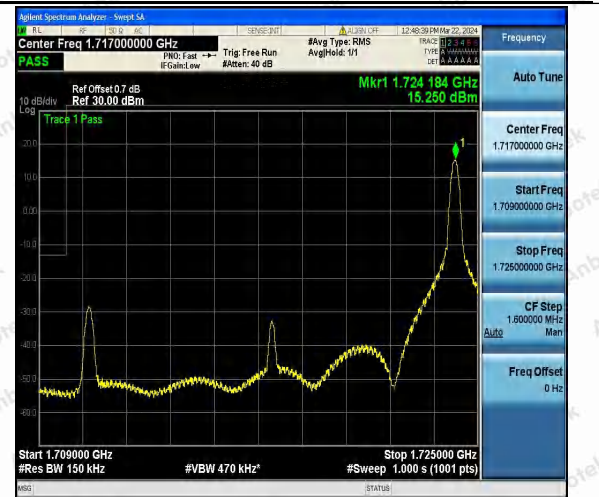

Band4_15MHz_16QAM_2025_1RB#74