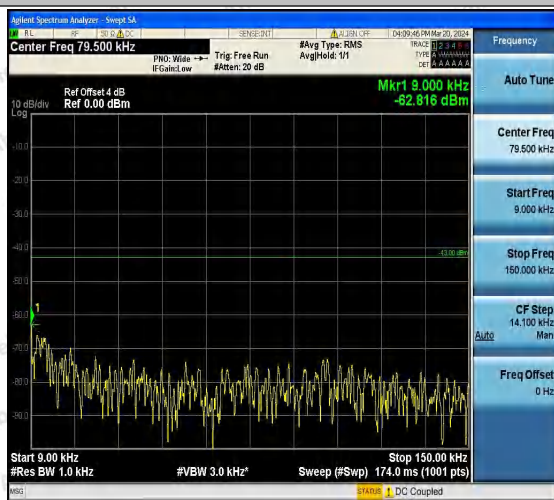

Band4_5MHz_QPSK_20175_1RB#0_0.009~0.15_0.00

9~0.15