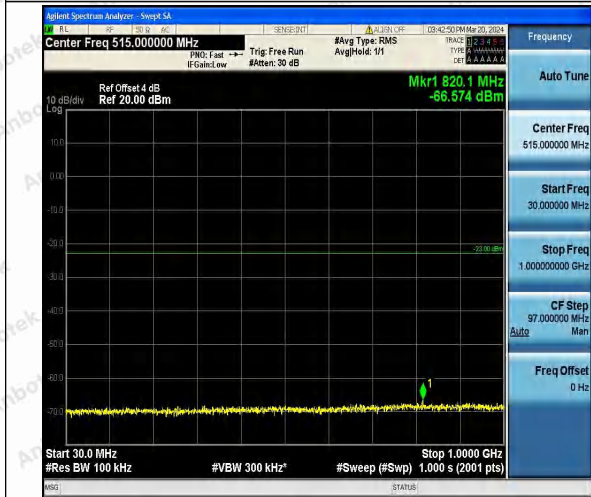

Band4_1.4MHz_16QAM_20393_1RB#0_1000~3000_1000~3000

Band4_1.4MHz_16QAM_20393_1RB#0_3000~20000_3000~20000

Band4_3MHz_QPSK_19965_1RB#0_0.009~0.15_0.00
9~0.15

Band4_3MHz_QPSK_19965_1RB#0_0.15~30_0.15~30

Band4_3MHz_QPSK_19965_1RB#0_30~1000_30~100
0