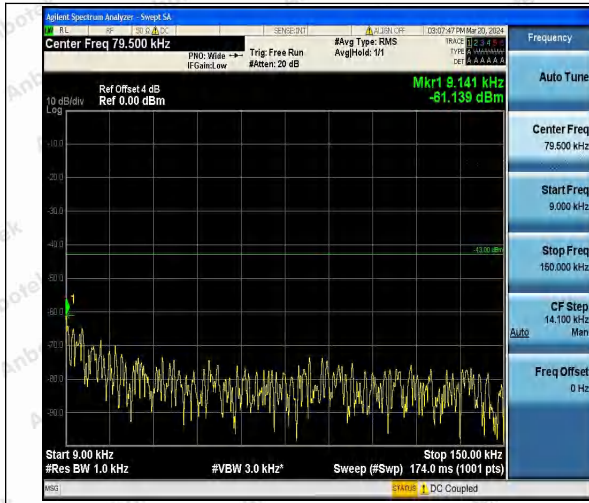

Hotline
 400-003-0500
www.anbotek.com.cn

Test Graphs

Band4_1.4MHz_QPSK_19957_1RB#0_0.009~0.15_0.09~0.15

Band4_1.4MHz_QPSK_19957_1RB#0_0.15~30_0.15~30

Band4_1.4MHz_QPSK_19957_1RB#0_30~1000_30~1000

Band4_1.4MHz_QPSK_19957_1RB#0_1000~3000_1000~3000