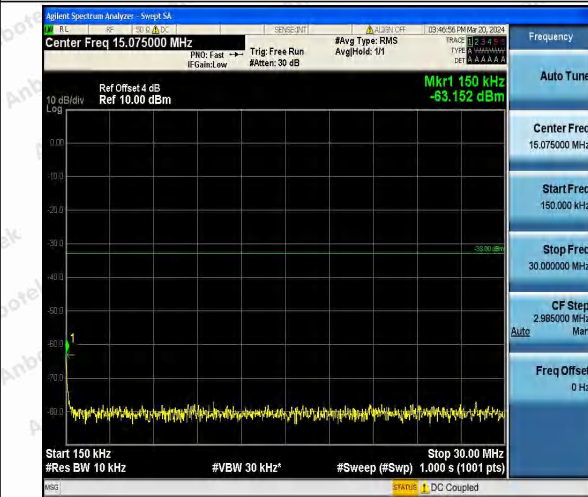

Band4_3MHz_16QAM_20175_1RB#0_0.15~30_0.15~30
0

Band4_3MHz_16QAM_20175_1RB#0_30~1000_30~1000
00

Band4_3MHz_16QAM_20175_1RB#0_1000~3000_100
0~3000

Band4_3MHz_16QAM_20175_1RB#0_3000~20000_30
00~20000

Band4_3MHz_QPSK_20385_1RB#0_0.009~0.15_0.00
9~0.15