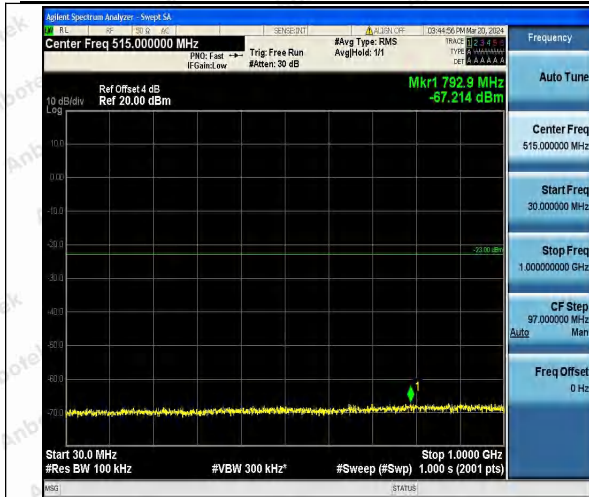

00

Band4_3MHz_16QAM_19965_1RB#0_1000~3000_100

0~3000

Band4_3MHz_16QAM_19965_1RB#0_3000~20000_30

00~20000

Band4_3MHz_QPSK_20175_1RB#0_0.009~0.15_0.00

9~0.15

Band4_3MHz_QPSK_20175_1RB#0_0.15~30_0.15~30