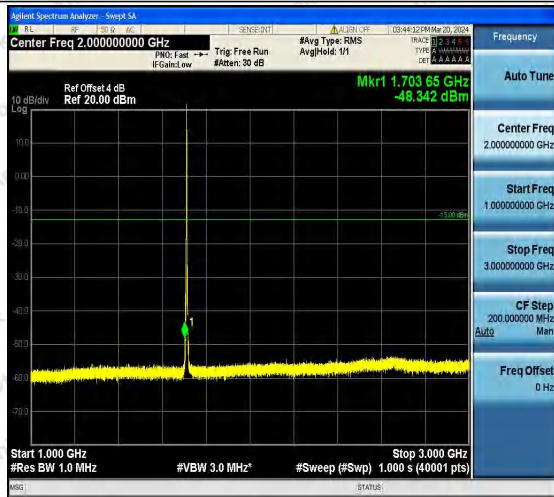

Band4_3MHz_16QAM_19965_1RB#0_1000~3000_100

0~3000