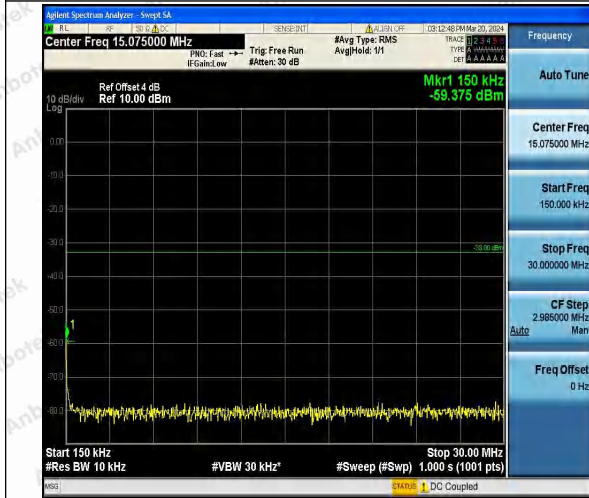

Band4_1.4MHz_16QAM_20175_1RB#0_0.15~30_0.15~30