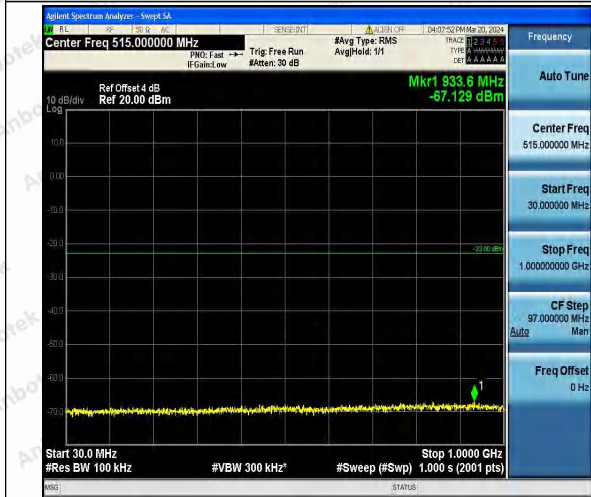

Hotline 400-003-0500
www.anbotek.com.cn

Band4_5MHz_QPSK_19975_1RB#0_0.009~0.15_0.00
 9~0.15

Band4_5MHz_QPSK_19975_1RB#0_0.15~30_0.15~30

Band4_5MHz_QPSK_19975_1RB#0_30~1000_30~100
 0

Band4_5MHz_QPSK_19975_1RB#0_1000~3000_1000~3000