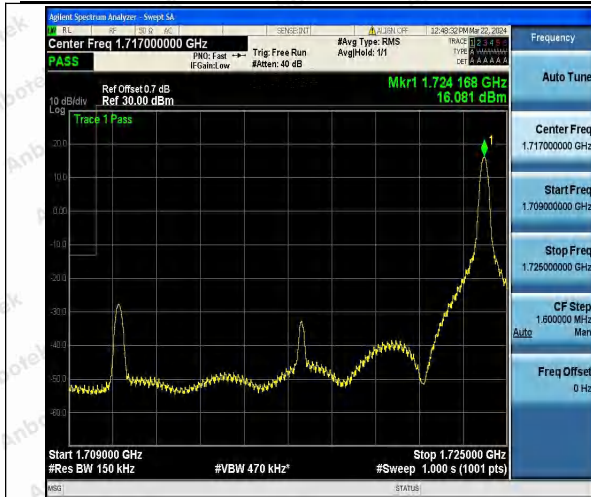

Band4_15MHz_QPSK_2025_1RB#74