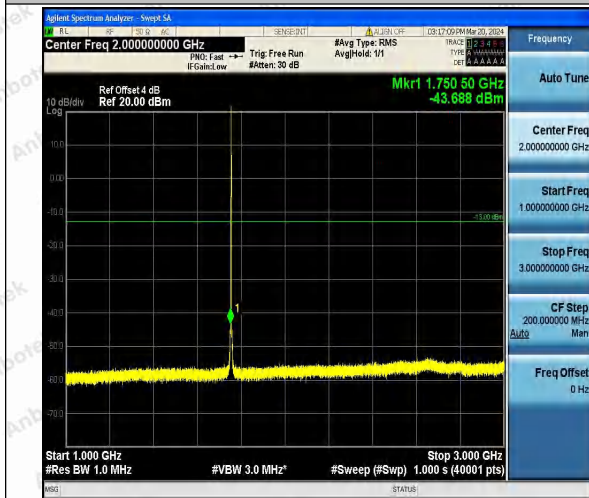

Hotline 400-003-0500
www.anbotek.com.cn

Band4_1.4MHz_QPSK_20393_1RB#0_3000~20000_3000~20000

Band4_1.4MHz_16QAM_20393_1RB#0_0.009~0.15_0.009~0.15

Band4_1.4MHz_16QAM_20393_1RB#0_0.15~30_0.15~30

Band4_1.4MHz_16QAM_20393_1RB#0_30~1000_30~1000