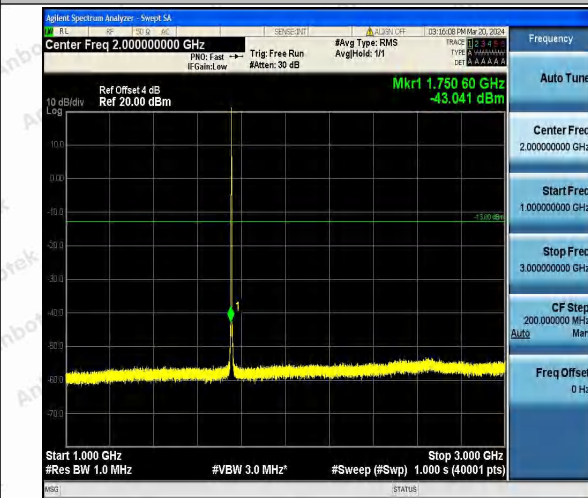

Band4_1.4MHz_QPSK_20393_1RB#0_1000~3000_100
0~3000

Shenzhen Anbotek Compliance Laboratory Limited

Address: 1/F., Building D, Sogood Science and Technology Park, Sanwei Community, Hangcheng Street, Bao'an District, Shenzhen, Guangdong, China.
Tel: (86) 0755-26066440 Fax: (86) 0755-26014772 Email: service@anbotek.com

Hotline 400-003-0500
www.anbotek.com.cn