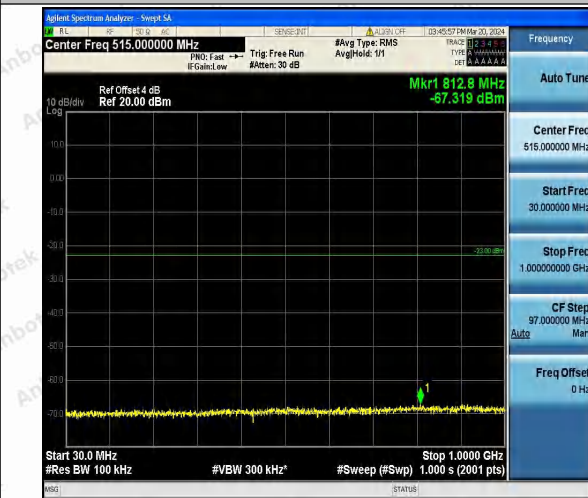

Band4_3MHz_16QAM_20175_1RB#0_30~1000_30~1000
00