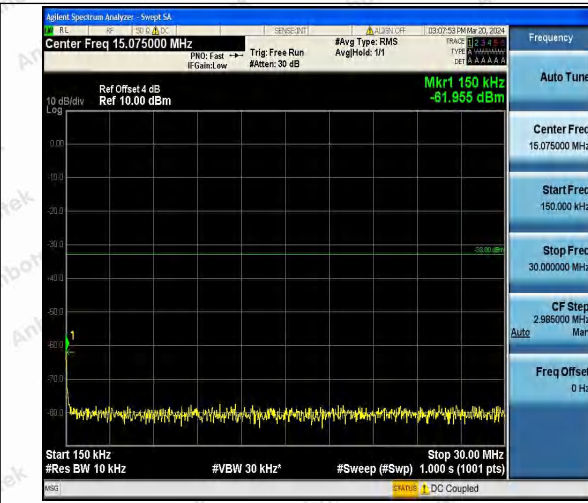

Hotline
 400-003-0500
www.anbotek.com.cn

Test Graphs

Band4_1.4MHz_QPSK_19957_1RB#0_0.009~0.15_0.09~0.15

Band4_1.4MHz_QPSK_19957_1RB#0_0.15~30_0.15~30

Band4_1.4MHz_QPSK_19957_1RB#0_30~1000_30~1000

Band4_1.4MHz_QPSK_19957_1RB#0_1000~3000_1000~3000