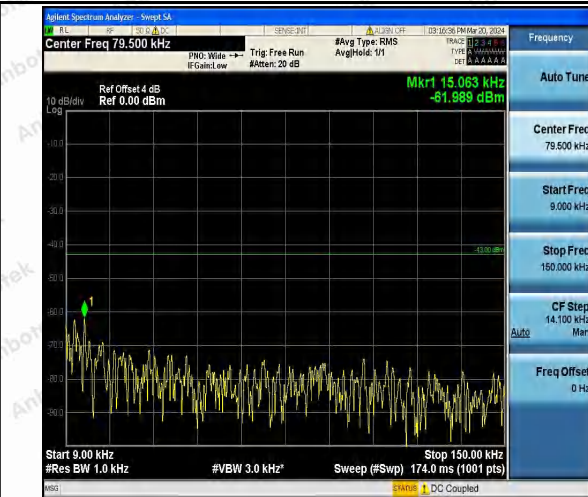

Band4_1.4MHz_16QAM_20393_1RB#0_0.009~0.15_0.009~0.15