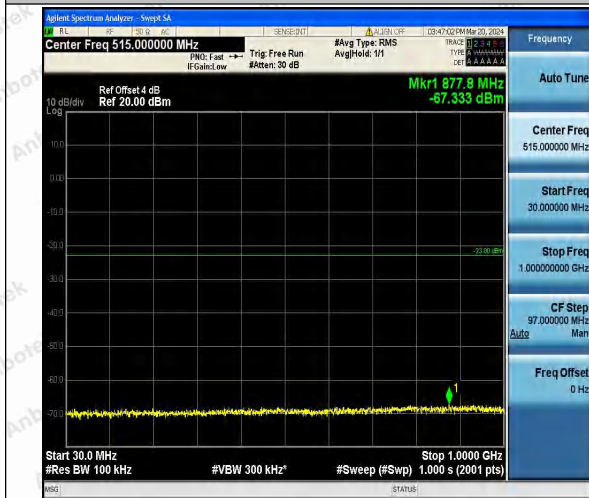

Band4_3MHz_QPSK_20385_1RB#0_30~1000_30~100
0