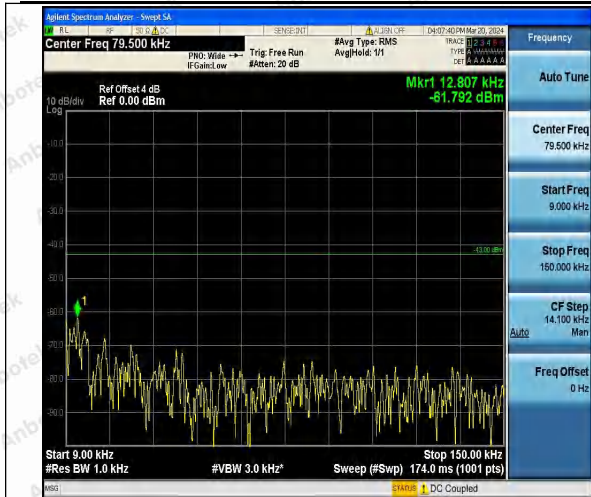

Band4_5MHz_QPSK_19975_1RB#0_0.009~0.15_0.00
9~0.15