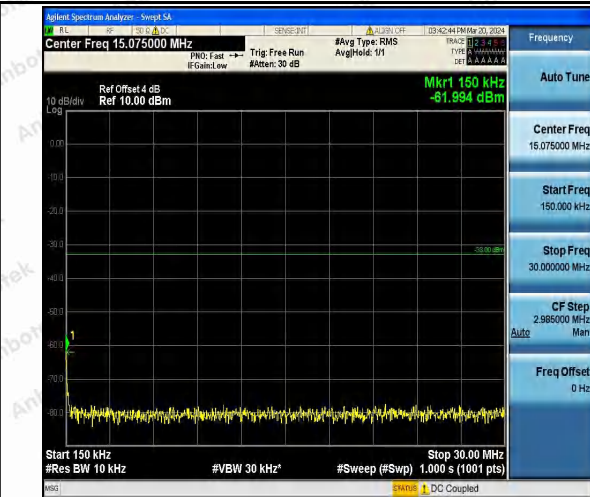

Band4_1.4MHz_16QAM_20393_1RB#0_1000~3000_1000~3000

Band4_1.4MHz_16QAM_20393_1RB#0_3000~20000_3000~20000

Band4_3MHz_QPSK_19965_1RB#0_0.009~0.15_0.00
9~0.15

Band4_3MHz_QPSK_19965_1RB#0_0.15~30_0.15~30

Band4_3MHz_QPSK_19965_1RB#0_30~1000_30~100
0