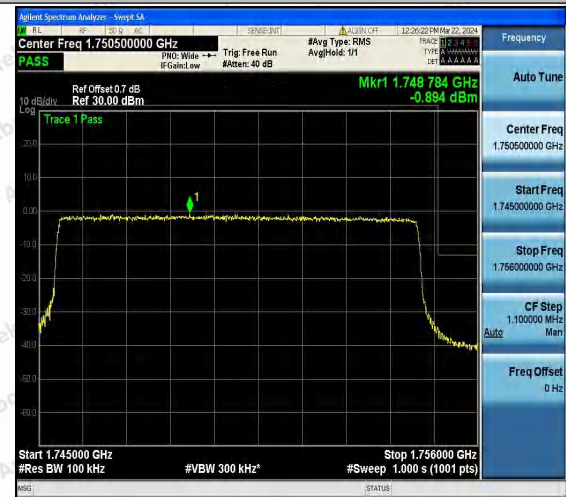

Hotline

400-003-0500

www.anbotek.com.cn

Band4_10MHz_QPSK_20350_1RB#49

Band4_10MHz_16QAM_20350_1RB#49

Band4_10MHz_QPSK_20000_50RB#0

Band4_10MHz_QPSK_20350_50RB#0

Band4_15MHz_QPSK_20025_1RB#0