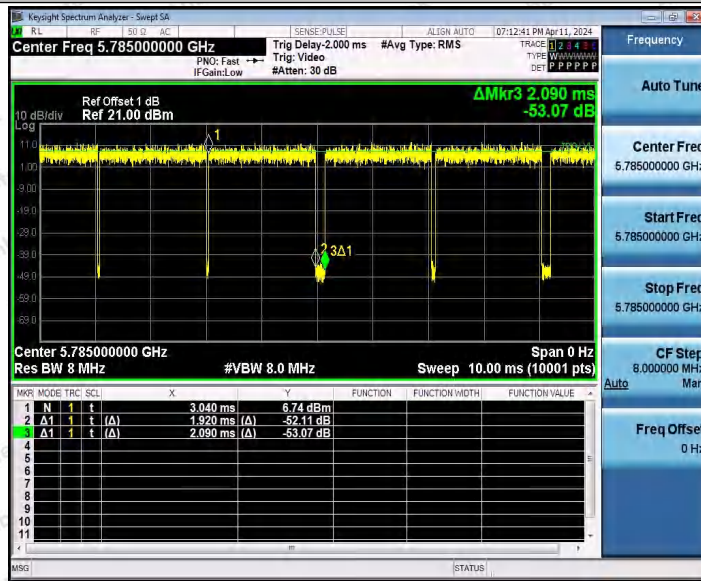

11N20SISO_Ant1_5825