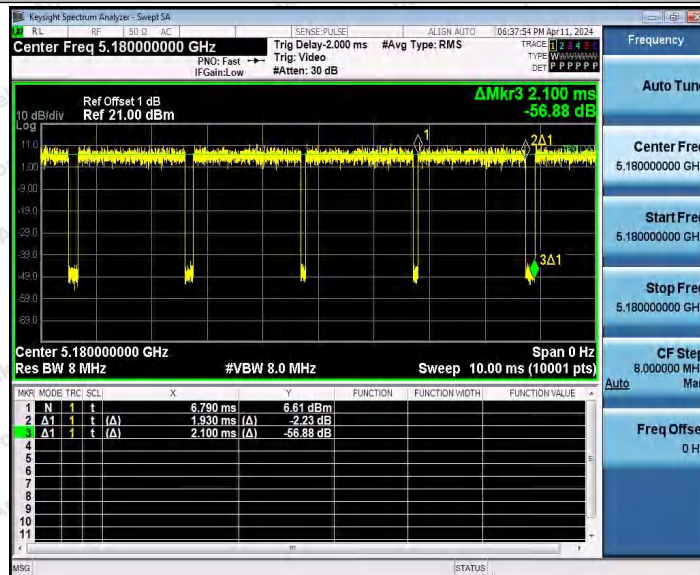

Hotline 400-003-0500  
 www.anbotek.com.cn

11N40SISO\_Ant1\_5795

11AC20SISO\_Ant1\_5180

11AC20SISO\_Ant1\_5200