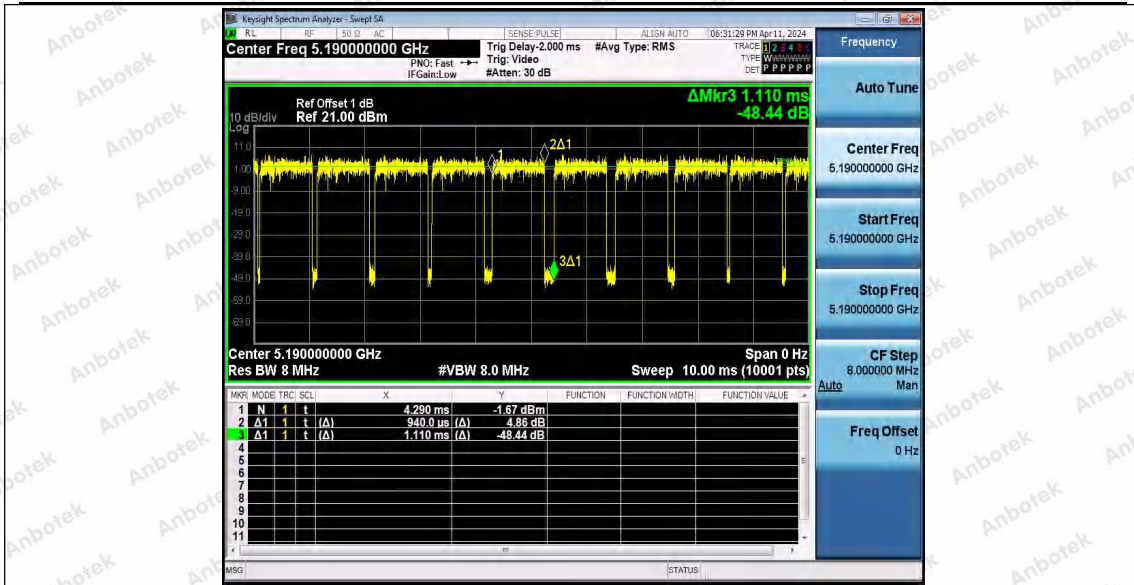

11N40SISO_Ant1_5230