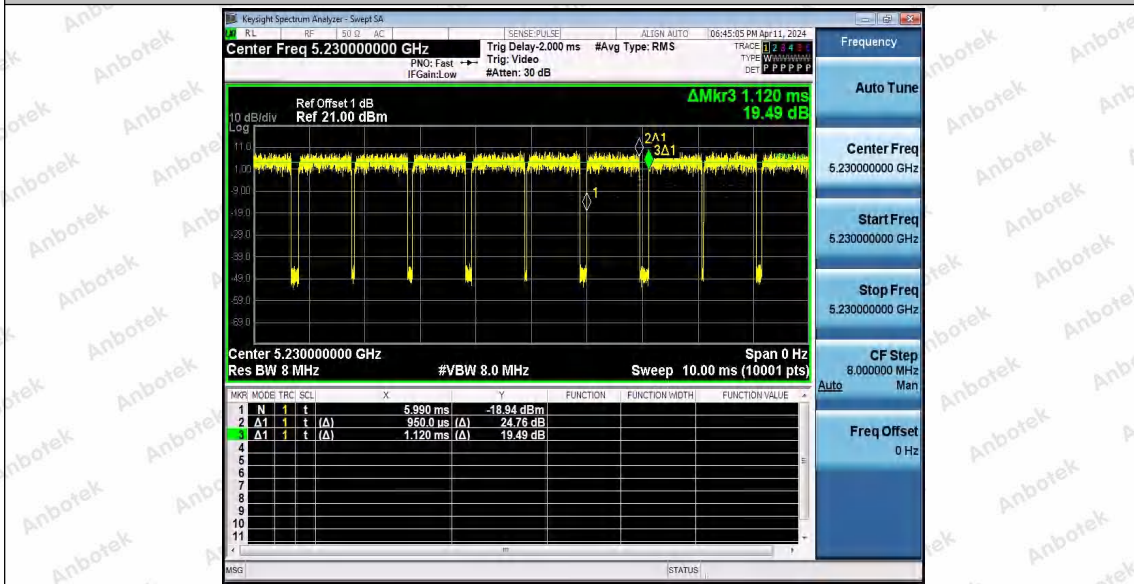

Hotline 400-003-0500  
 www.anbotek.com.cn

11AC40SISO\_Ant1\_5230

11AC40SISO\_Ant1\_5755