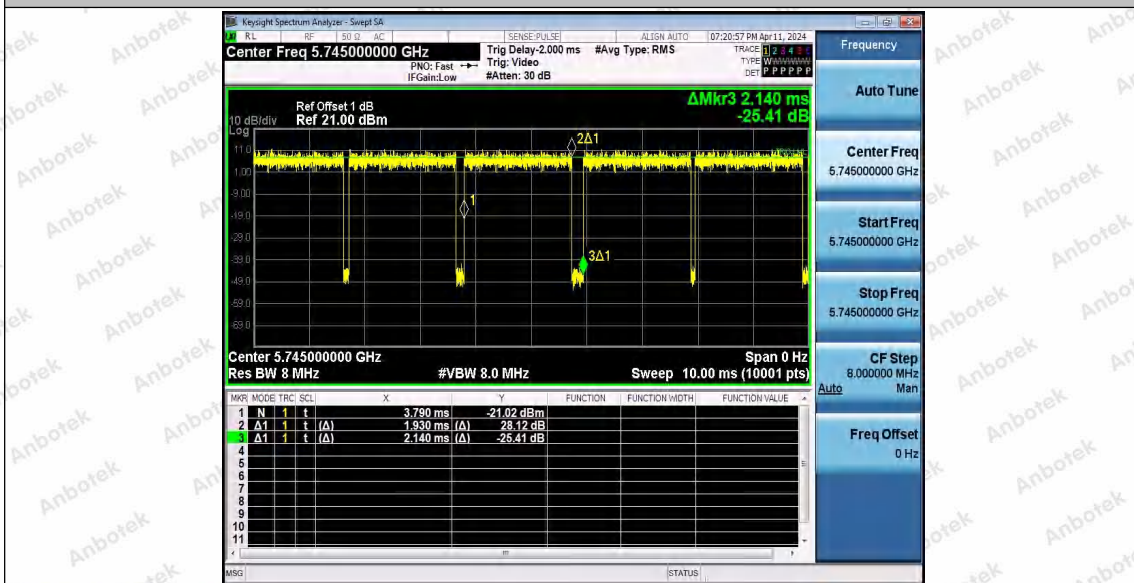

Hotline 400-003-0500  
 www.anbotek.com.cn

11AC20SISO\_Ant1\_5240

11AC20SISO\_Ant1\_5745