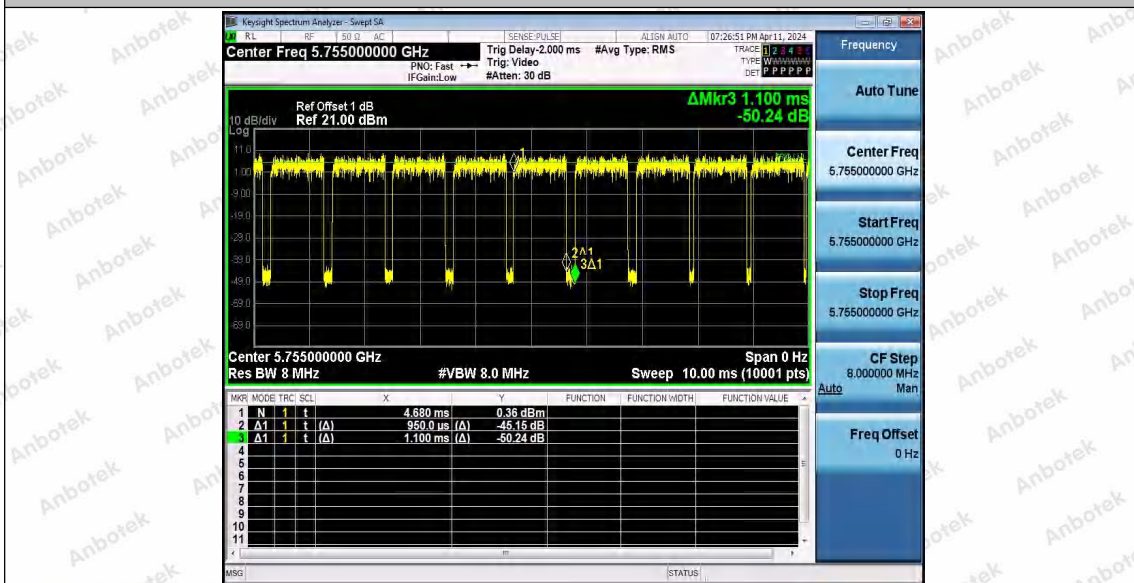

Hotline 400-003-0500  
 www.anbotek.com.cn

11AC40SISO\_Ant1\_5230

11AC40SISO\_Ant1\_5755