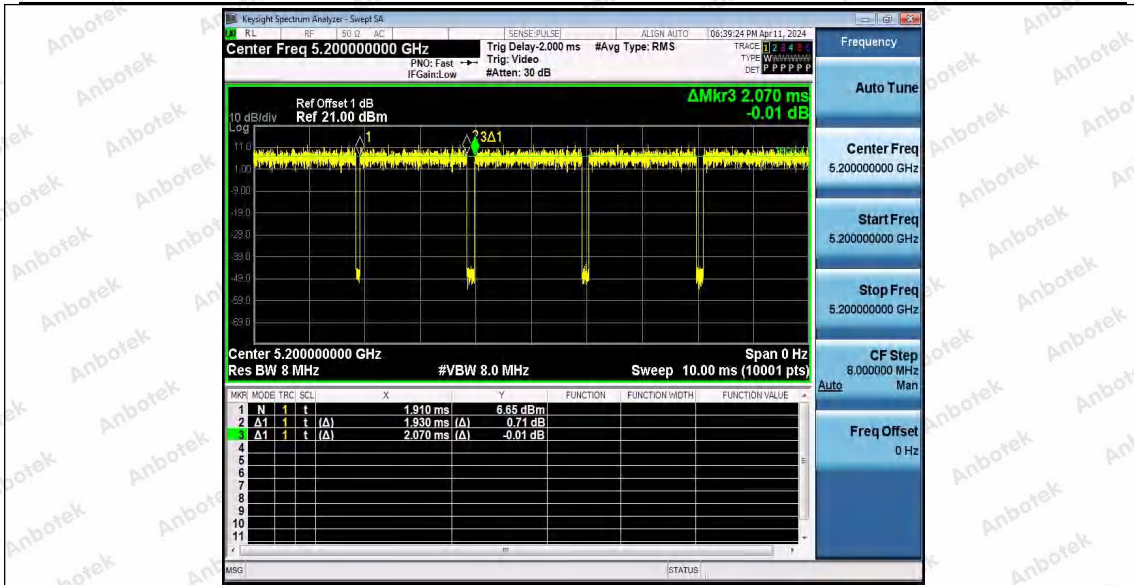

11AC20SISO_Ant1_5240