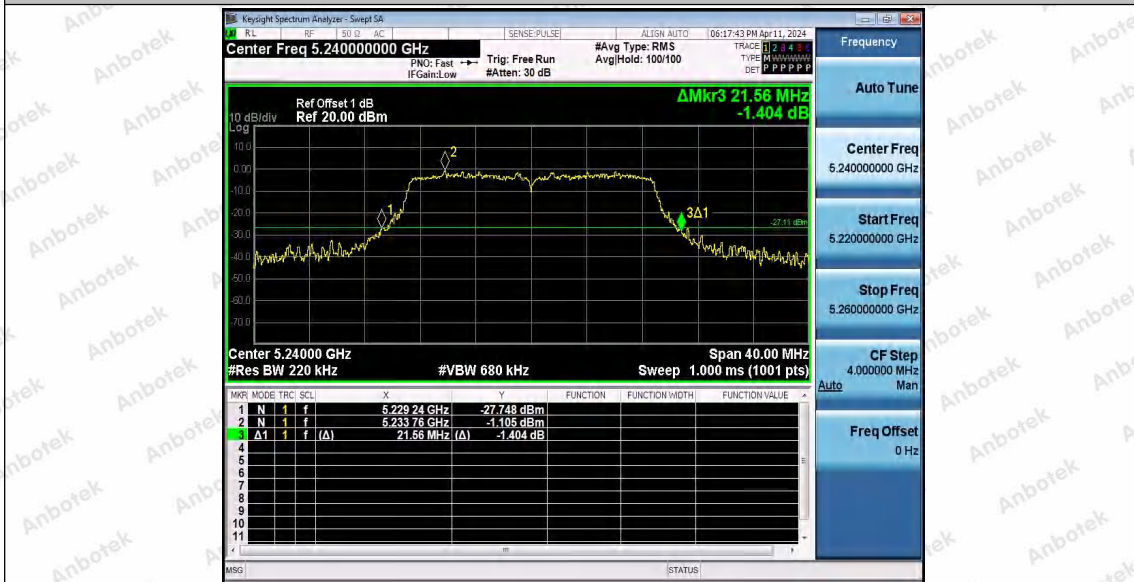

Hotline  
400-003-0500  
www.anbotek.com.cn

11N20SISO\_Ant1\_5240

11N20SISO\_Ant1\_5745