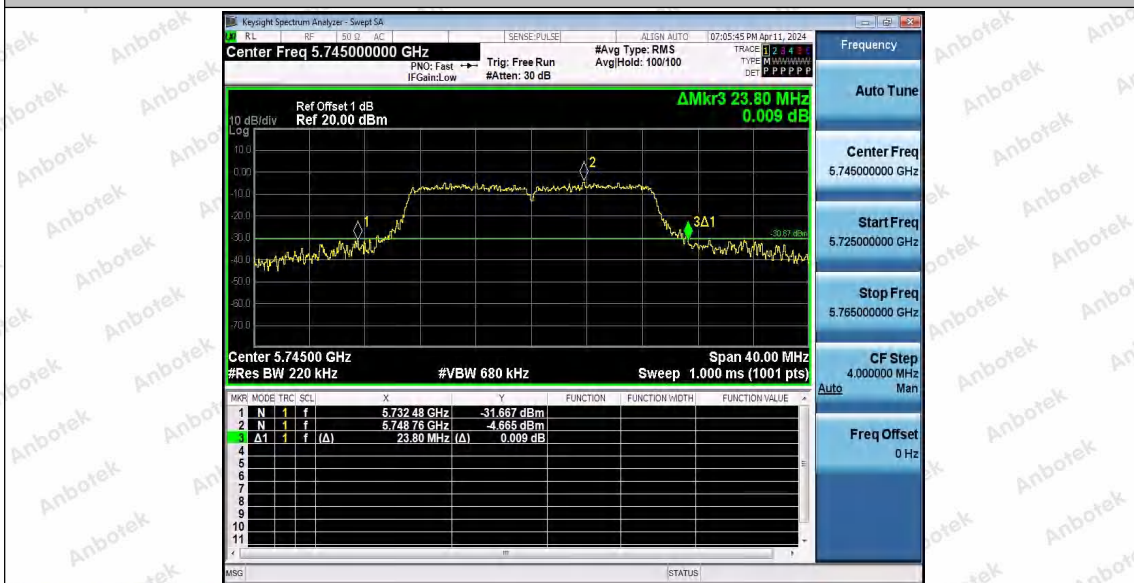

Hotline  
400-003-0500  
www.anbotek.com.cn

11N20SISO\_Ant1\_5240

11N20SISO\_Ant1\_5745