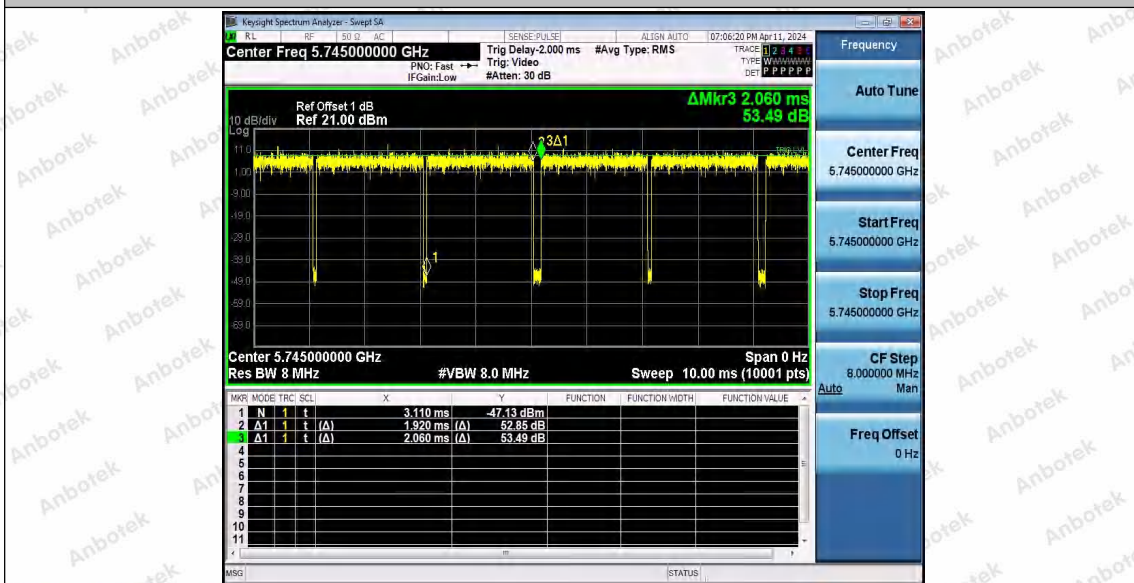

Hotline 400-003-0500  
 www.anbotek.com.cn

11N20SISO\_Ant1\_5240

11N20SISO\_Ant1\_5745