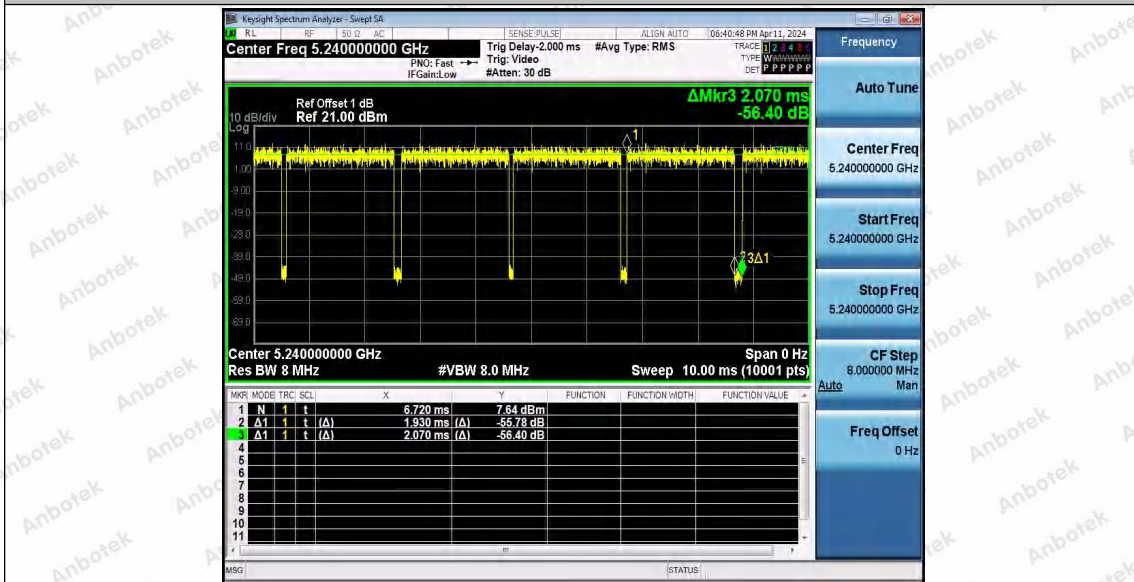

Hotline 400-003-0500  
 www.anbotek.com.cn

11AC20SISO\_Ant1\_5240

11AC20SISO\_Ant1\_5745