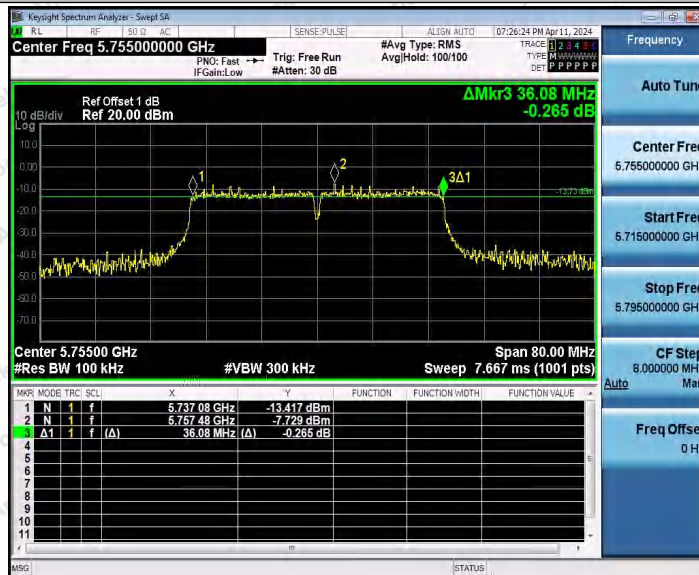

11AC40SISO_Ant1_5755

11AC40SISO_Ant1_5795

Shenzhen Anbotek Compliance Laboratory Limited

Address: 1/F., Building D, Sogood Science and Technology Park, Sanwei Community, Hangcheng Street, Bao'an District, Shenzhen, Guangdong, China.
Tel: (86) 0755-26066440 Fax: (86) 0755-26014772 Email: service@anbotek.com

Hotline
400-003-0500
www.anbotek.com.cn