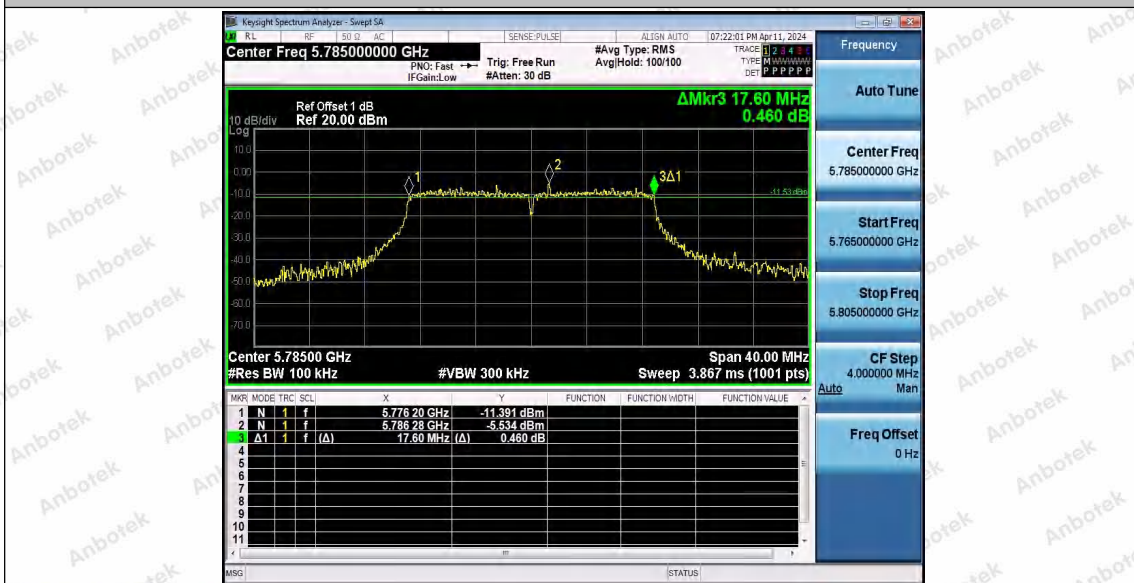

Hotline 400-003-0500  
 www.anbotek.com.cn

11AC20SISO\_Ant1\_5745

11AC20SISO\_Ant1\_5785