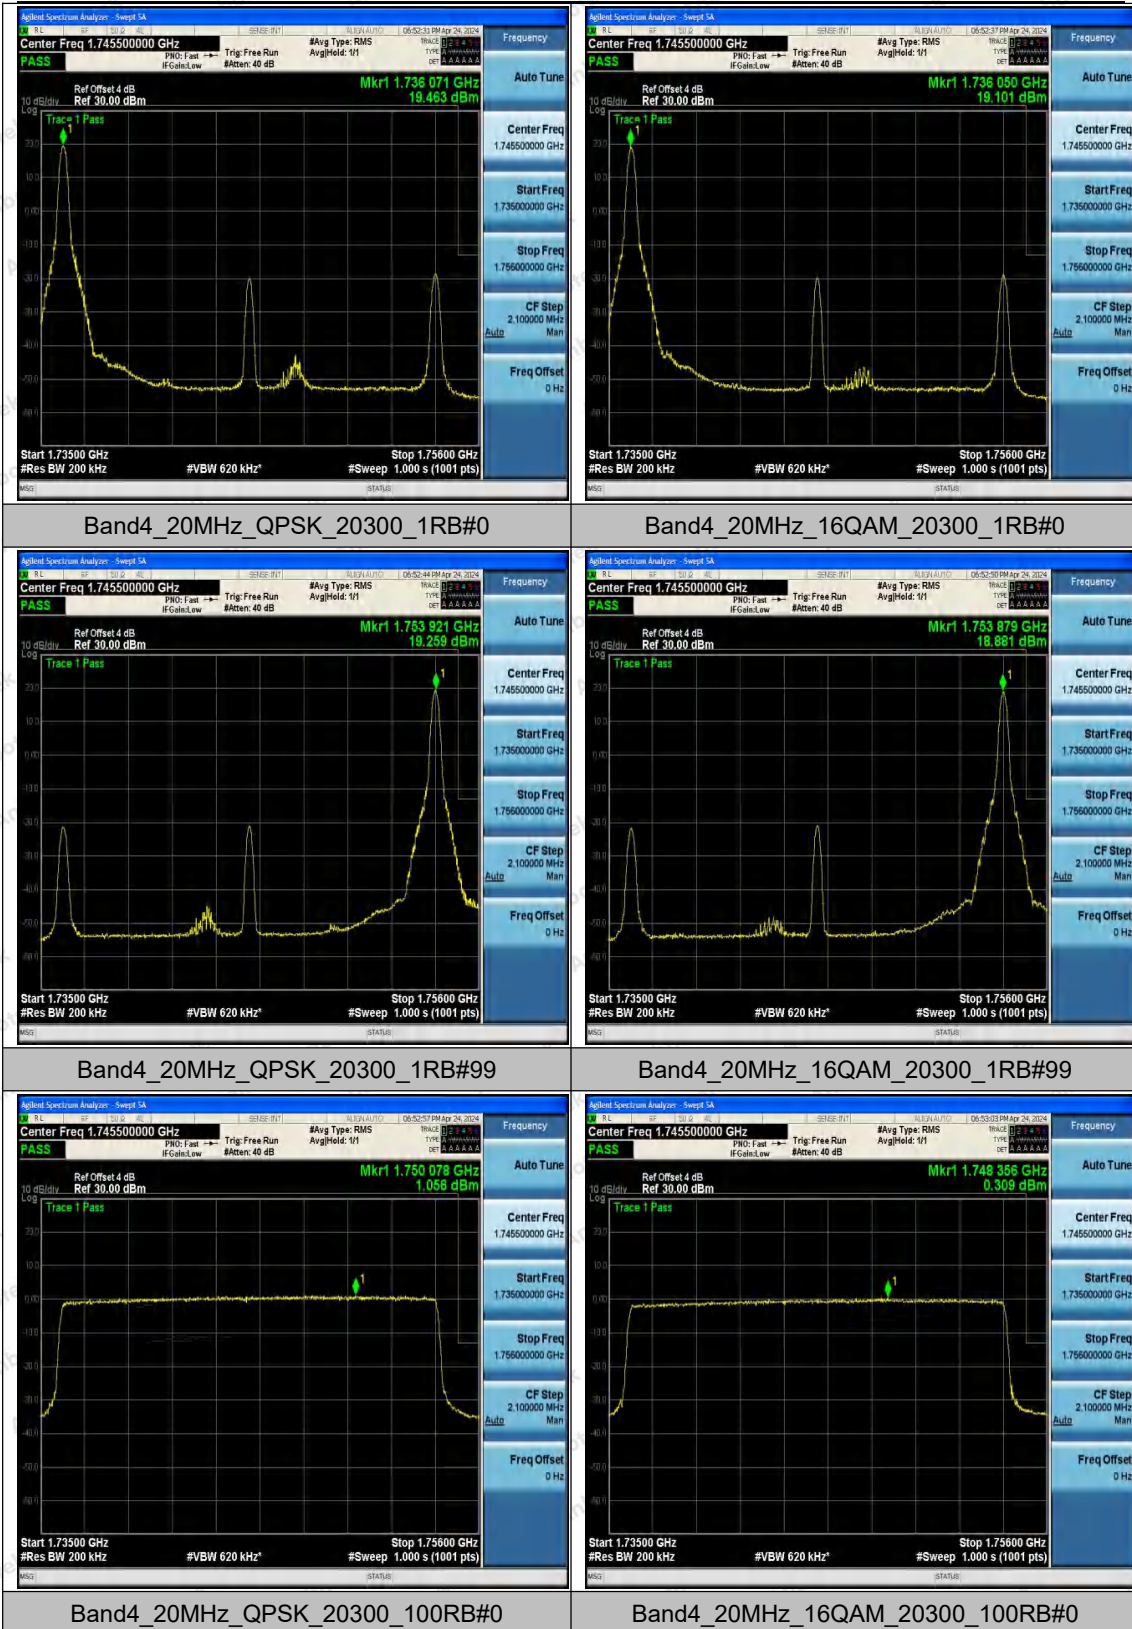

Shenzhen Anbotek Compliance Laboratory Limited

Address: 1/F., Building D, Sogood Science and Technology Park, Sanwei Community, Hangcheng Street, Bao'an District, Shenzhen, Guangdong, China.
Tel: (86) 0755-26066440 Fax: (86) 0755-26014772 Email: service@anbotek.com

Hotline
400-003-0500
www.anbotek.com.cn