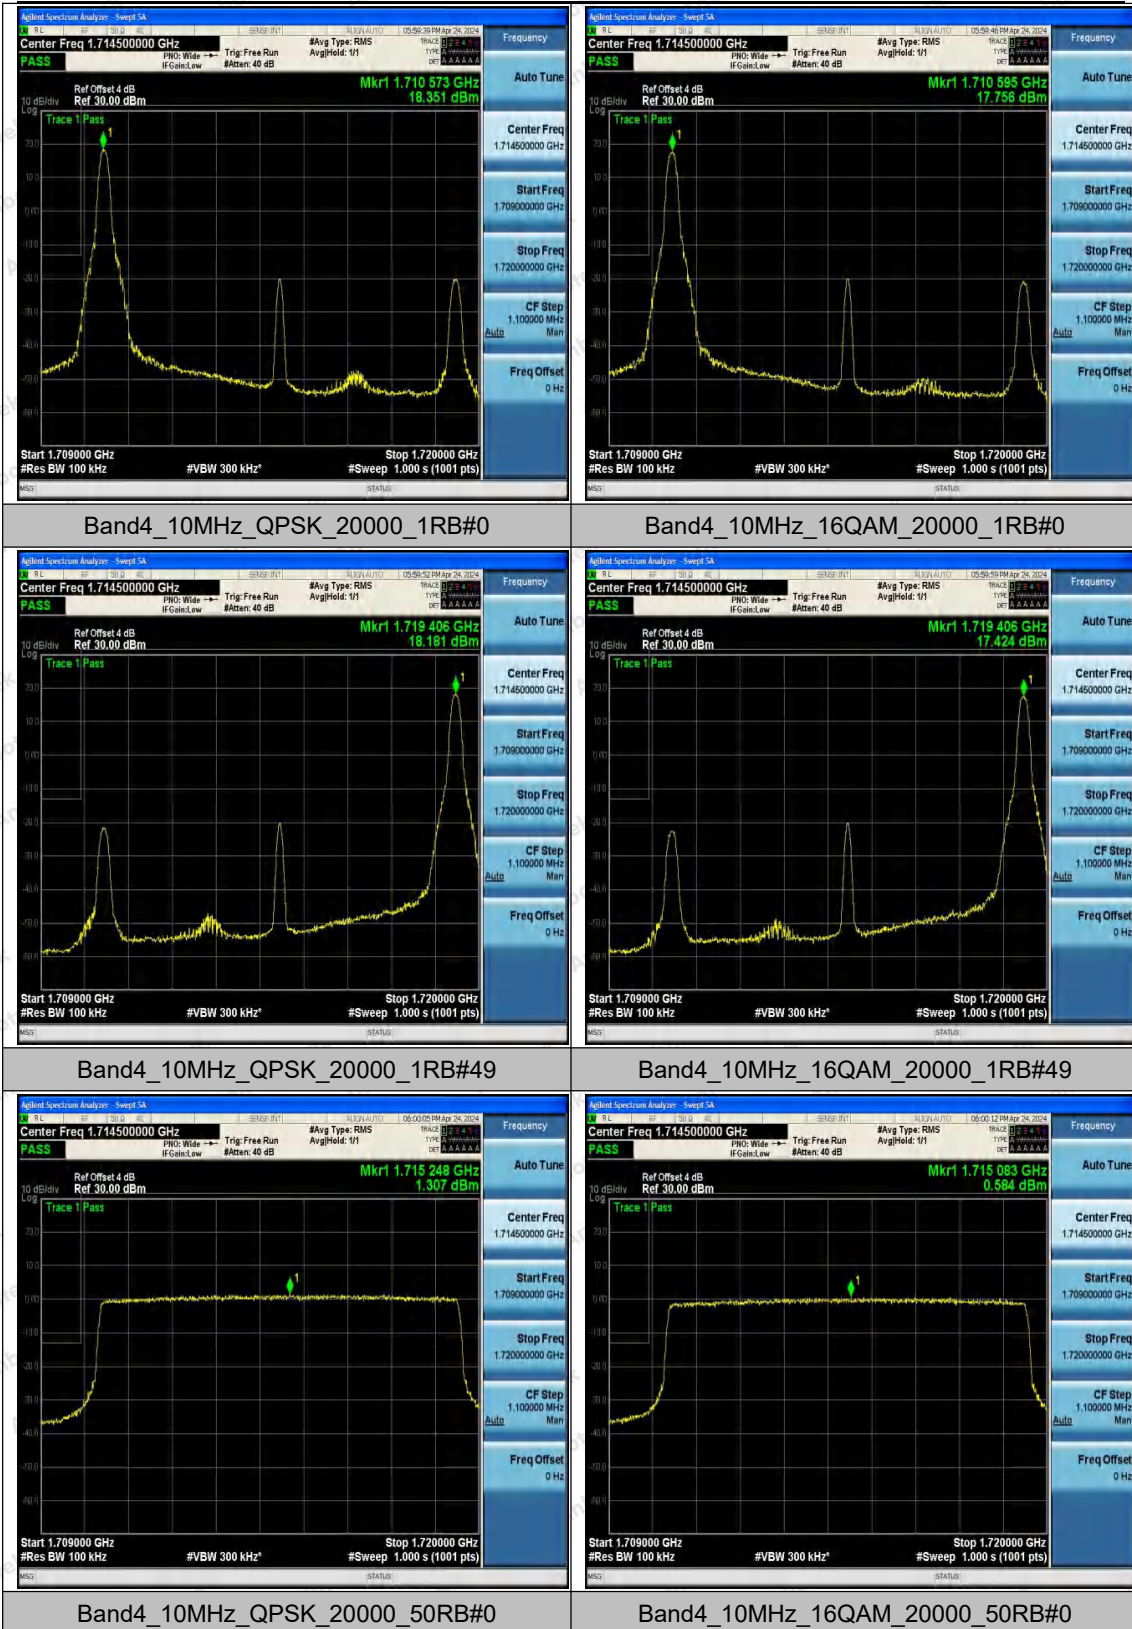

Shenzhen Anbotek Compliance Laboratory Limited

Address: 1/F., Building D, Sogood Science and Technology Park, Sanwei Community, Hangcheng Street, Bao'an District, Shenzhen, Guangdong, China.
Tel: (86) 0755-26066440 Fax: (86) 0755-26014772 Email: service@anbotek.com

Hotline
400-003-0500
www.anbotek.com.cn