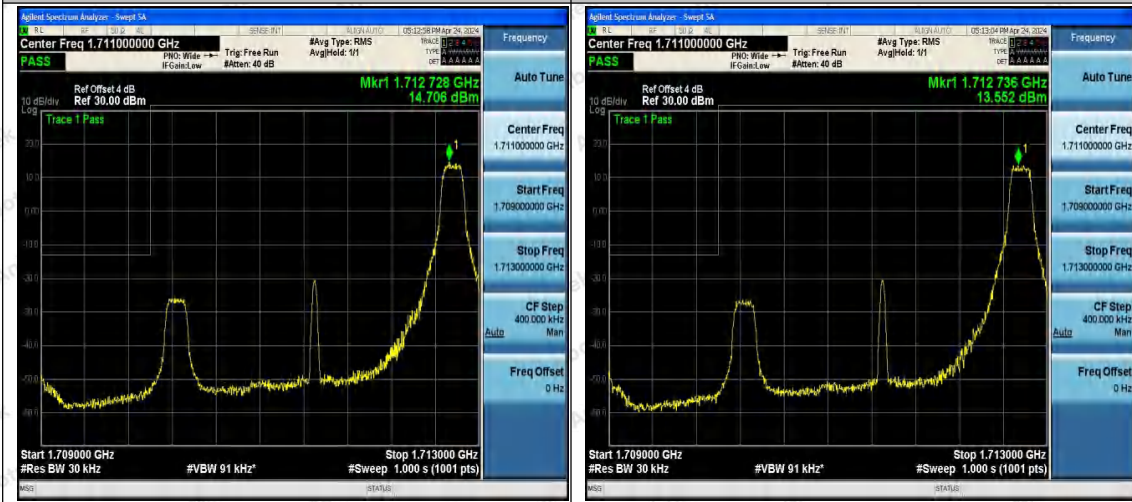

Hotline
 400-003-0500
 www.anbotek.com.cn

Band4_3MHz_QPSK_19965_1RB#0

Band4_3MHz_16QAM_19965_1RB#0

Band4_3MHz_QPSK_19965_1RB#14

Band4_3MHz_16QAM_19965_1RB#14

Band4_3MHz_QPSK_19965_15RB#0

Band4_3MHz_16QAM_19965_15RB#0