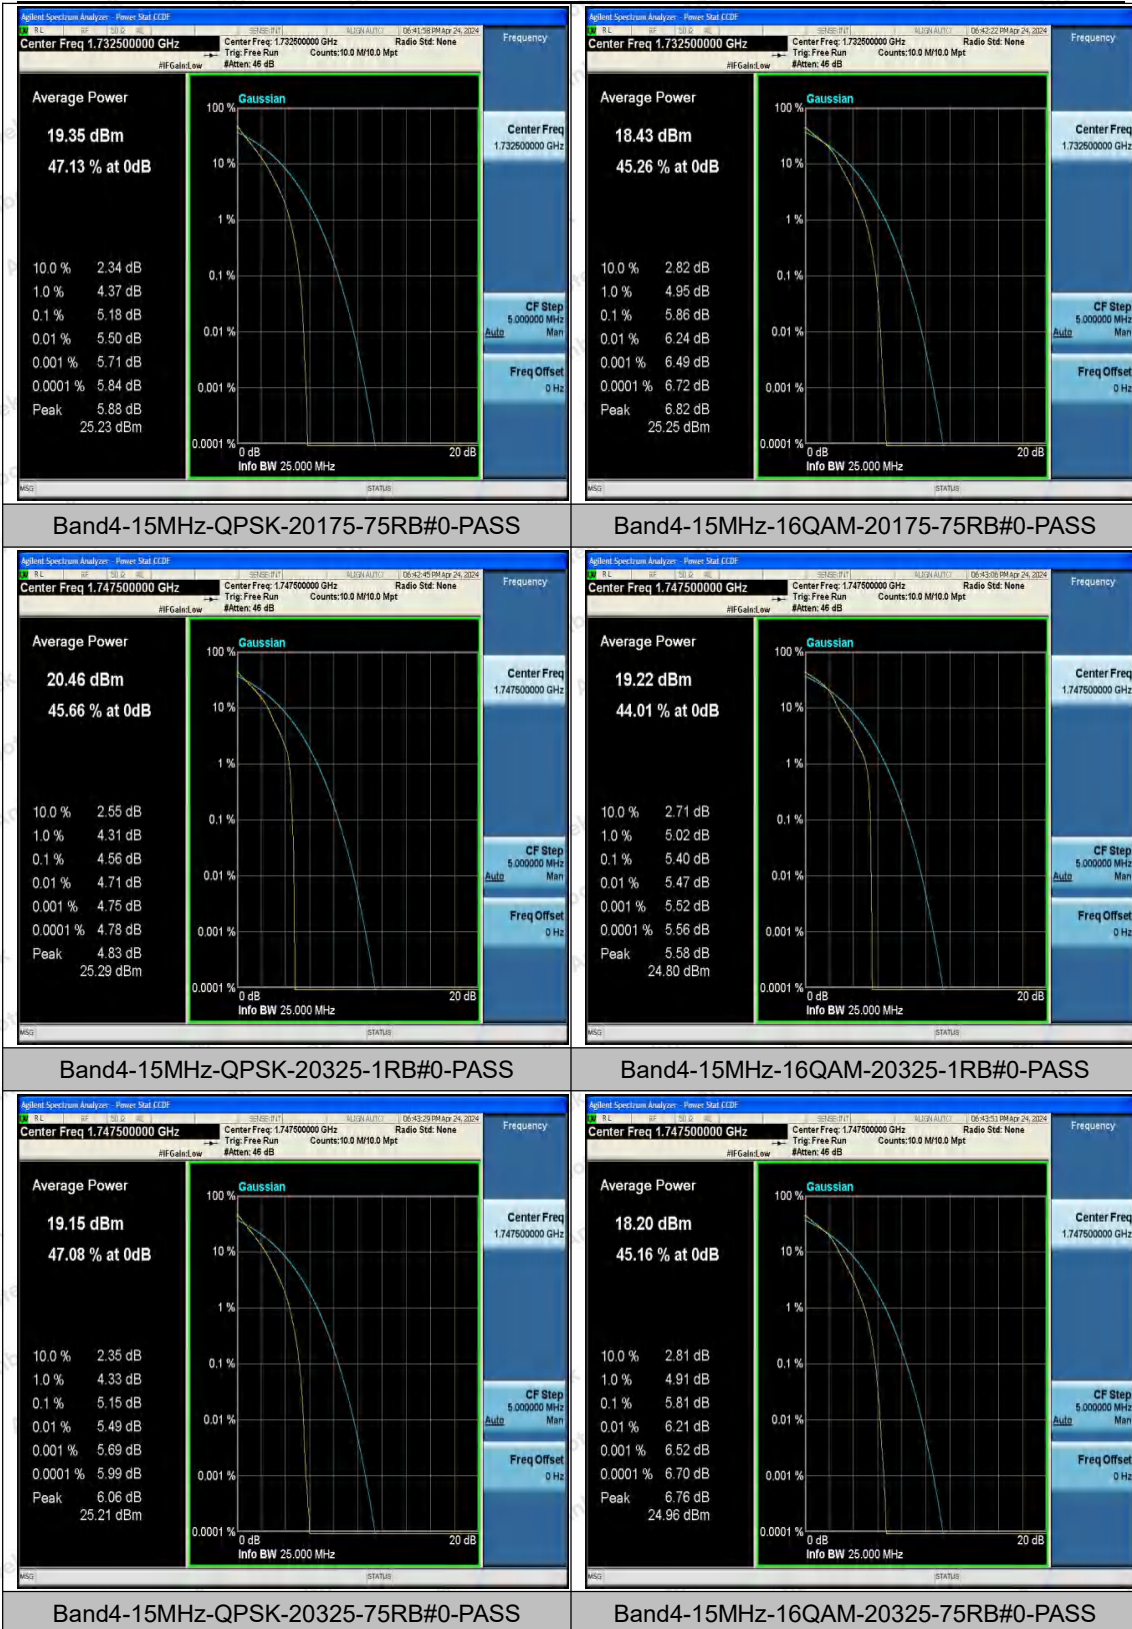

Shenzhen Anbotek Compliance Laboratory Limited

Address: 1/F., Building D, Sogood Science and Technology Park, Sanwei Community, Hangcheng Street, Bao'an District, Shenzhen, Guangdong, China.
Tel: (86) 0755-26066440 Fax: (86) 0755-26014772 Email: service@anbotek.com

Hotline
400-003-0500
www.anbotek.com.cn