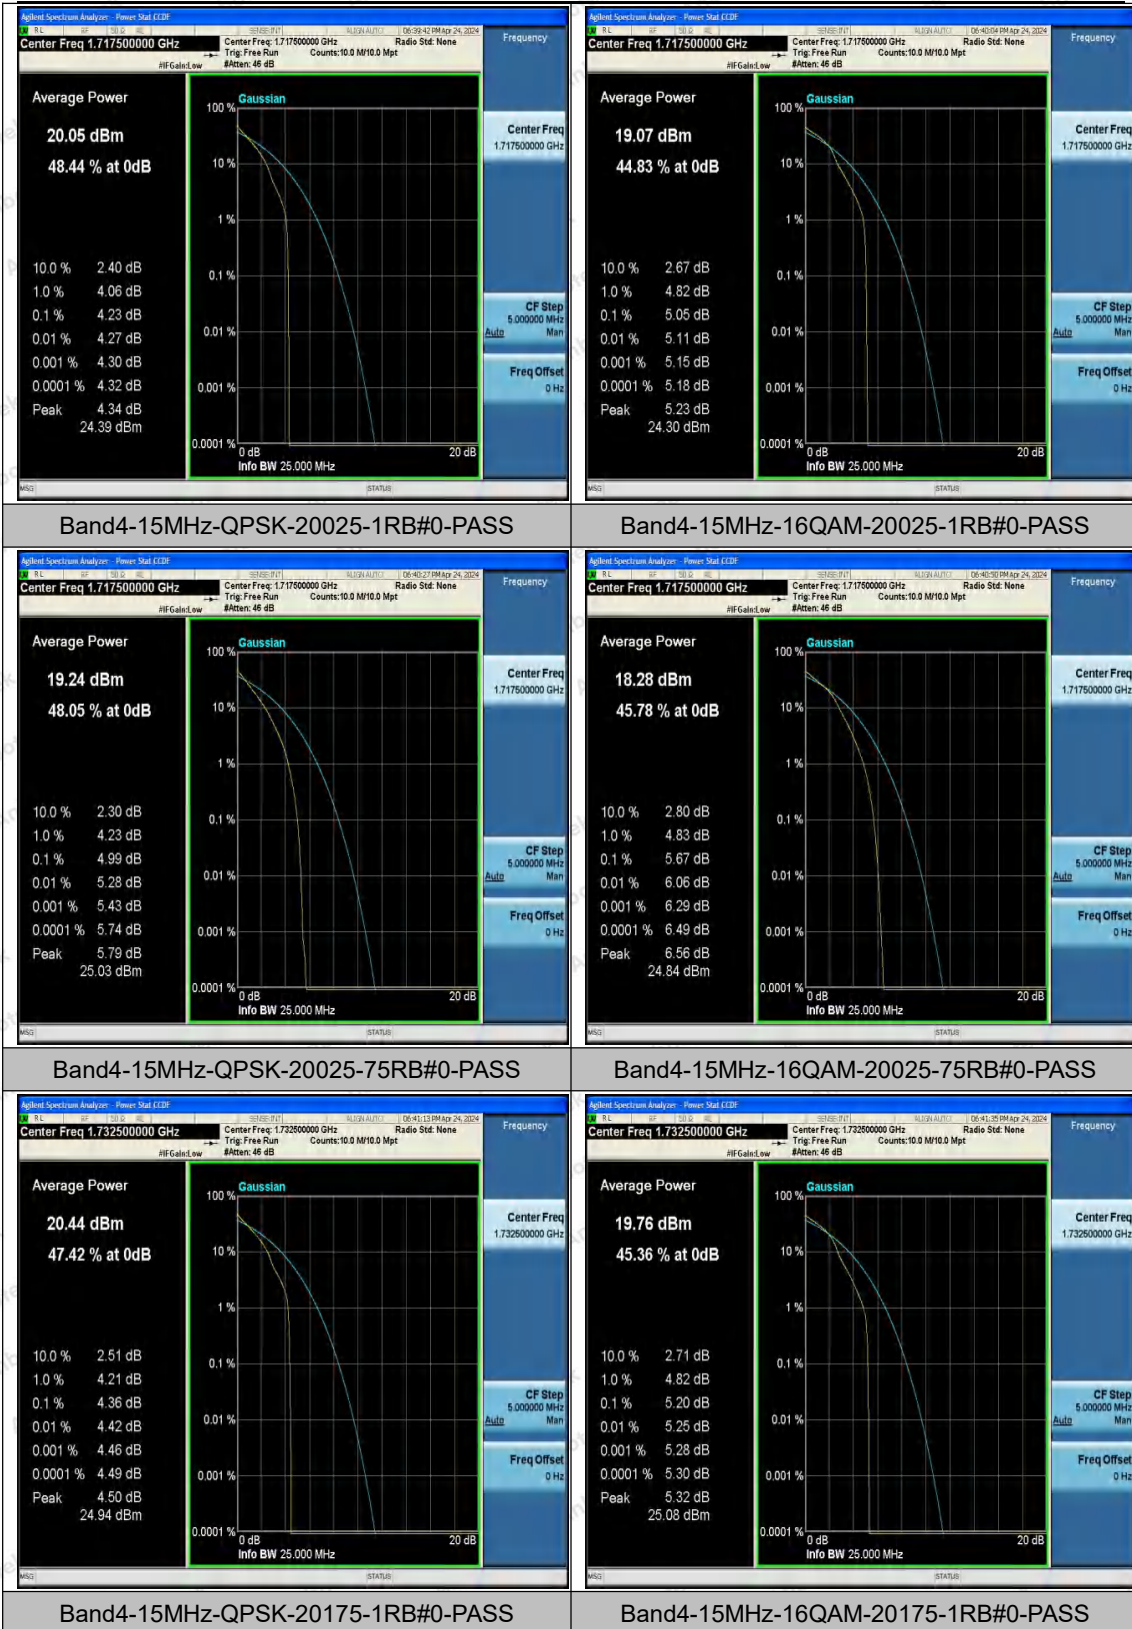

Shenzhen Anbotek Compliance Laboratory Limited

Address: 1/F., Building D, Sogood Science and Technology Park, Sanwei Community, Hangcheng Street, Bao'an District, Shenzhen, Guangdong, China.
Tel: (86) 0755-26066440 Fax: (86) 0755-26014772 Email: service@anbotek.com

Hotline 400-003-0500
www.anbotek.com.cn