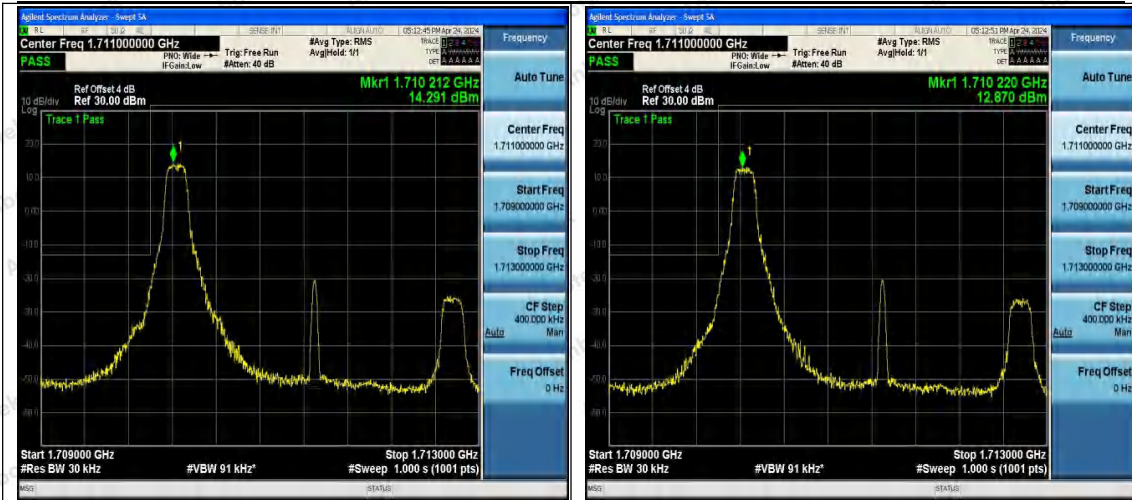

Hotline
 400-003-0500
 www.anbotek.com.cn

Band4_3MHz_QPSK_19965_1RB#0

Band4_3MHz_16QAM_19965_1RB#0

Band4_3MHz_QPSK_19965_1RB#14

Band4_3MHz_16QAM_19965_1RB#14

Band4_3MHz_QPSK_19965_15RB#0

Band4_3MHz_16QAM_19965_15RB#0