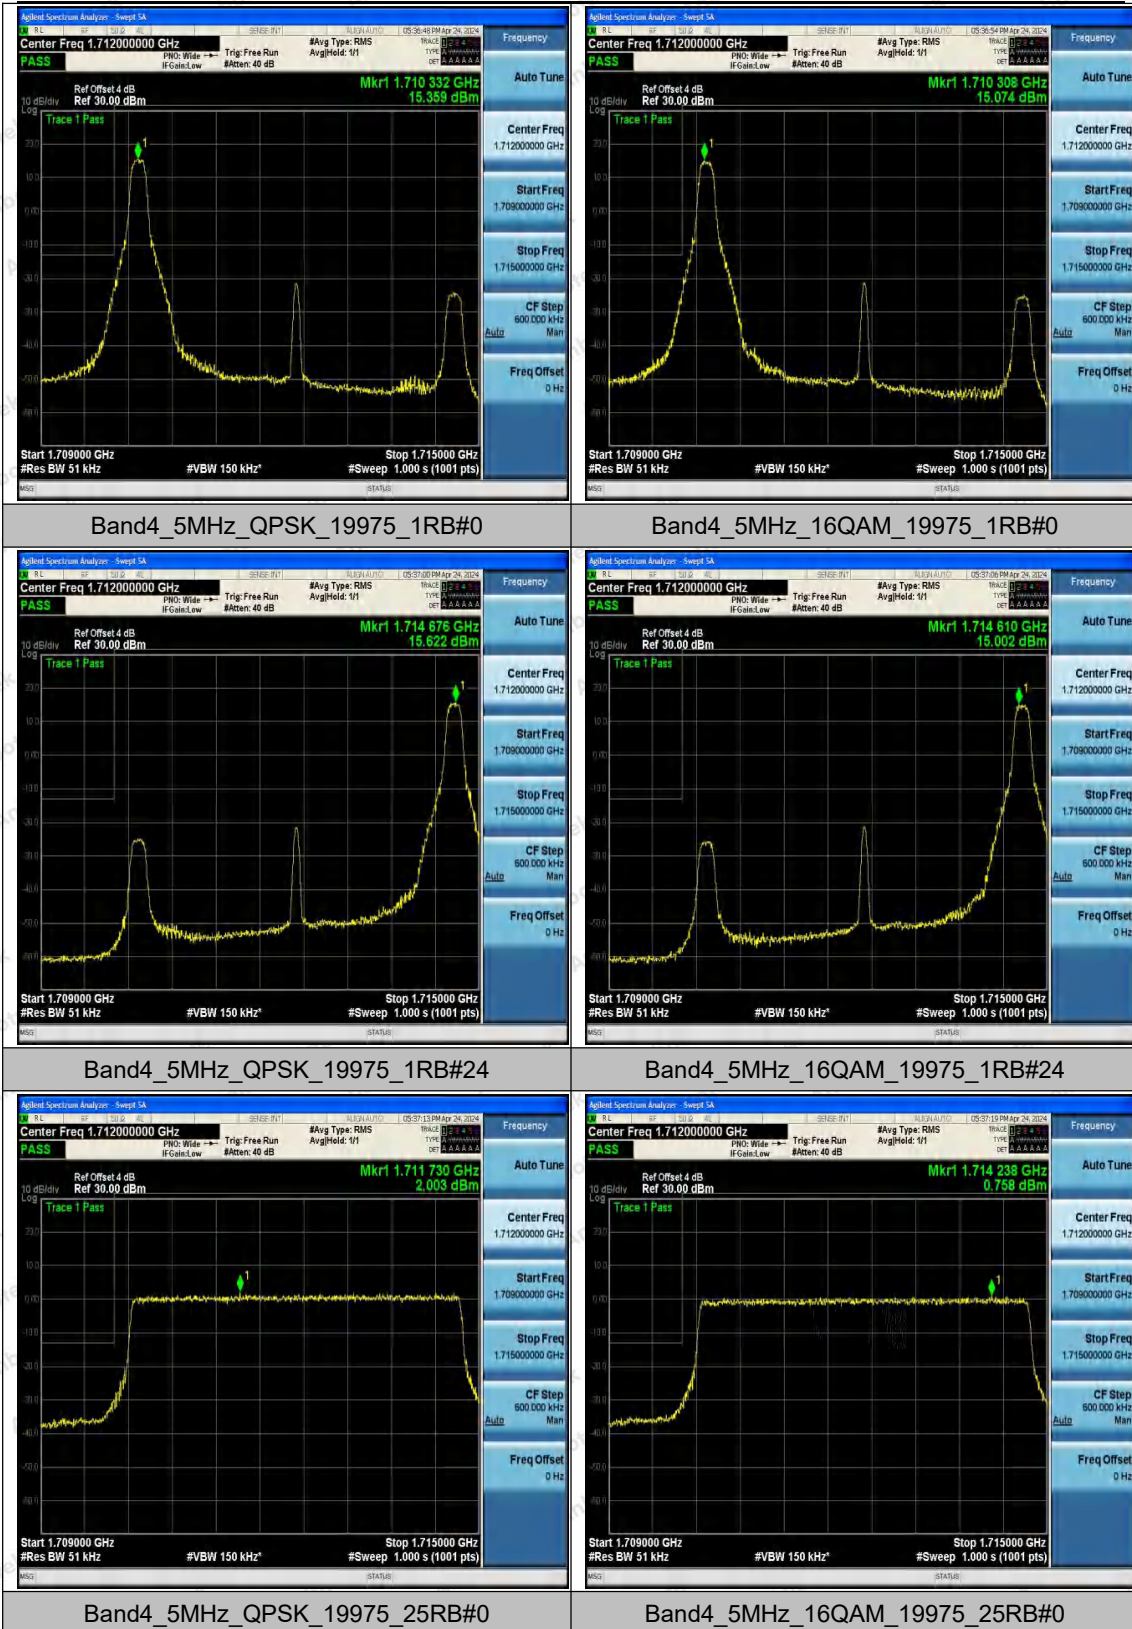

Shenzhen Anbotek Compliance Laboratory Limited

Address: 1/F., Building D, Sogood Science and Technology Park, Sanwei Community, Hangcheng Street, Bao'an District, Shenzhen, Guangdong, China.
Tel: (86) 0755-26066440 Fax: (86) 0755-26014772 Email: service@anbotek.com

Hotline
400-003-0500
www.anbotek.com.cn