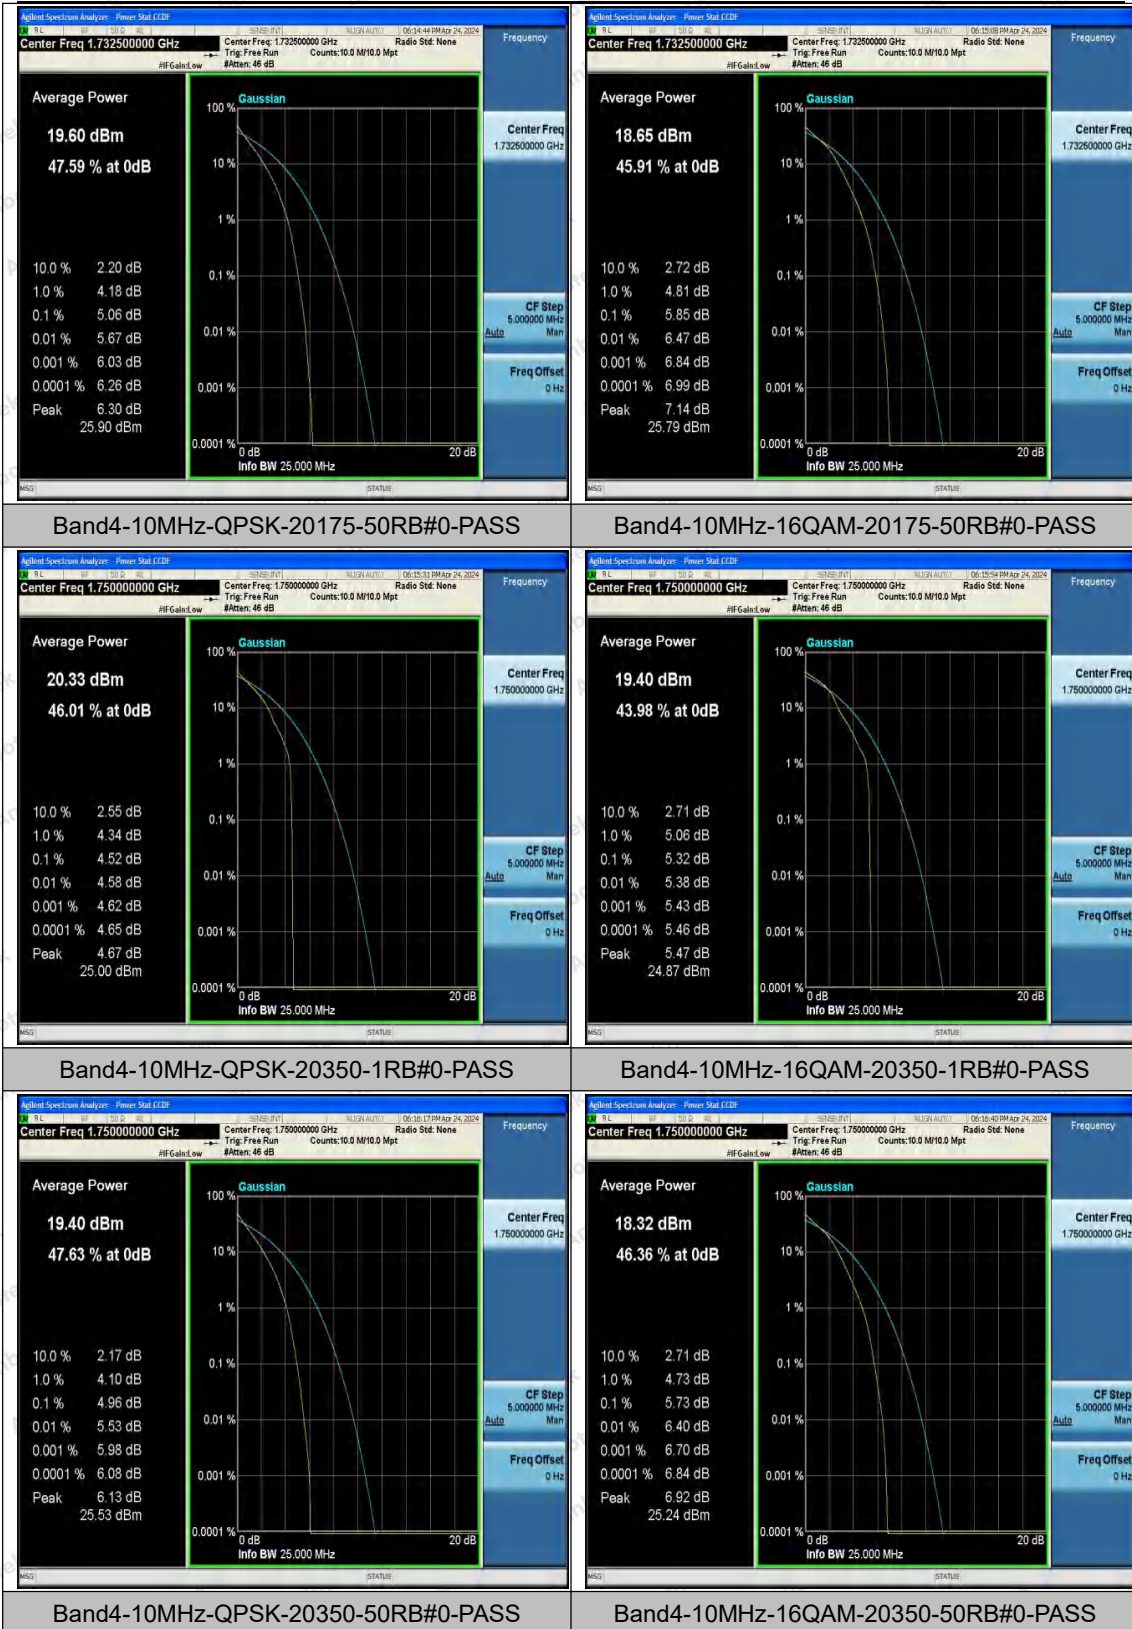

Shenzhen Anbotek Compliance Laboratory Limited

Address: 1/F., Building D, Sogood Science and Technology Park, Sanwei Community, Hangcheng Street, Bao'an District, Shenzhen, Guangdong, China.
Tel: (86) 0755-26066440 Fax: (86) 0755-26014772 Email: service@anbotek.com

Hotline 400-003-0500
www.anbotek.com.cn