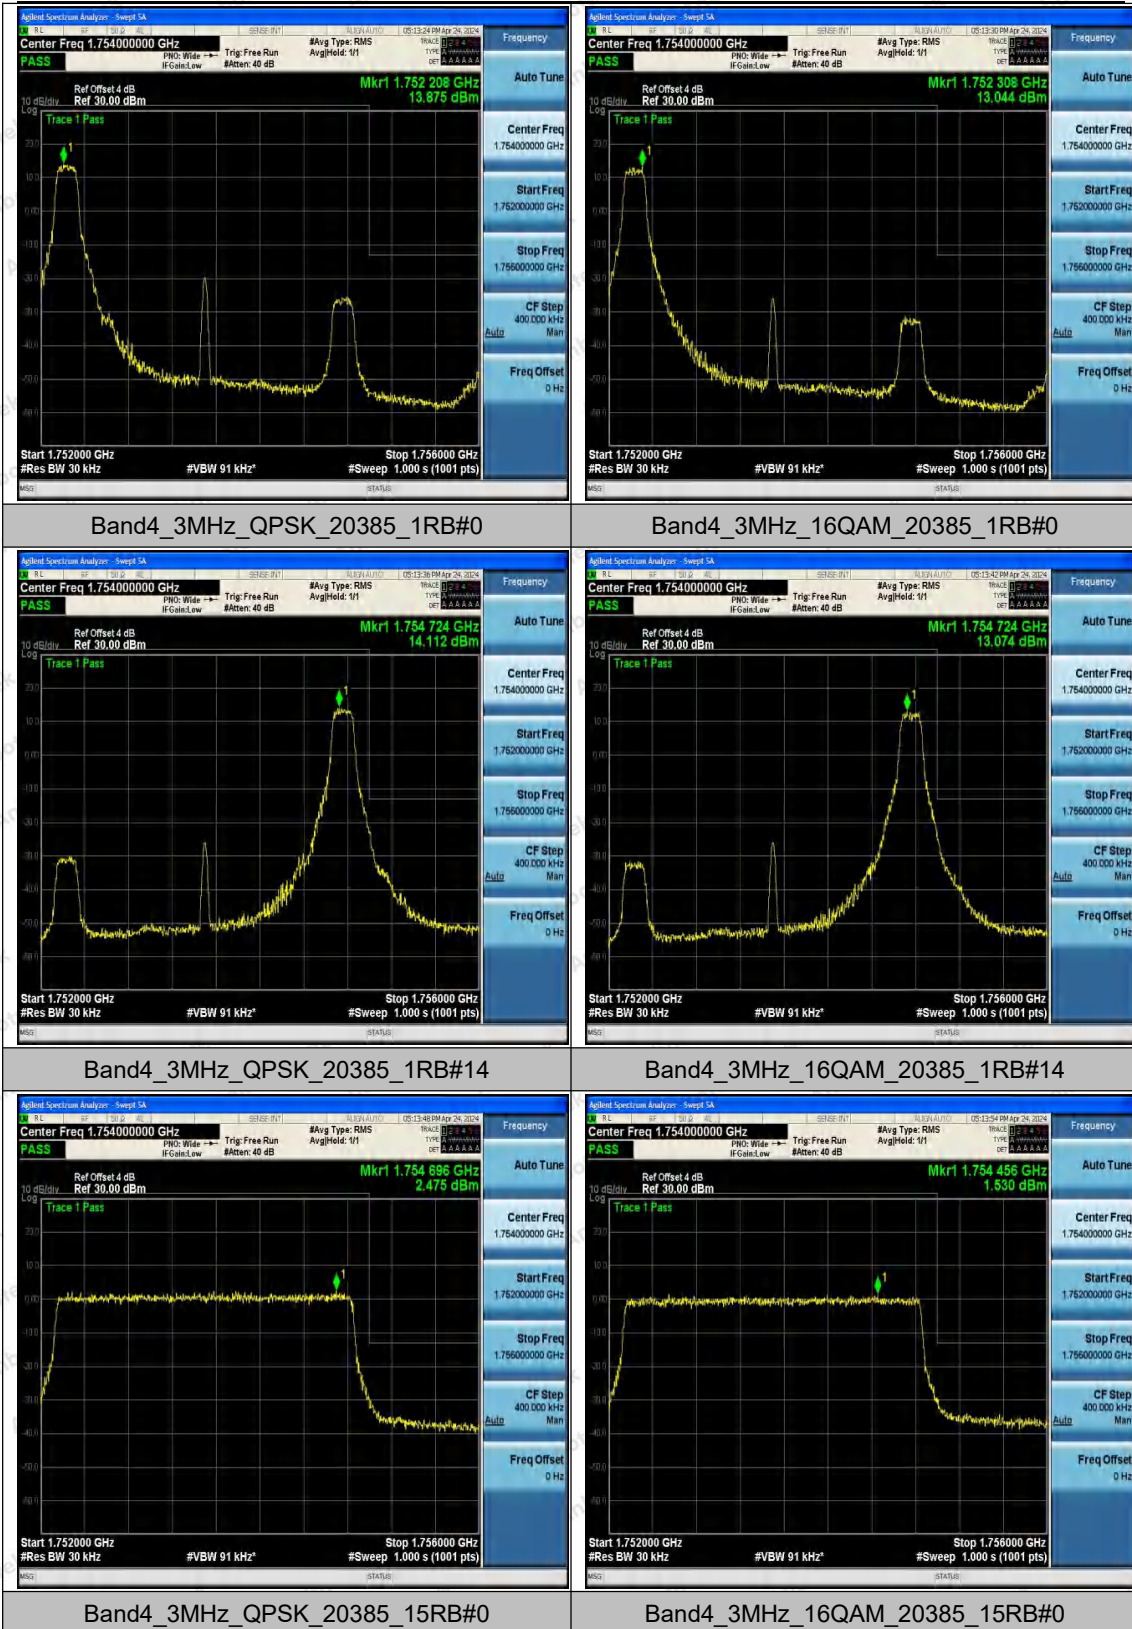

Shenzhen Anbotek Compliance Laboratory Limited

Address: 1/F., Building D, Sogood Science and Technology Park, Sanwei Community, Hangcheng Street, Bao'an District, Shenzhen, Guangdong, China.
Tel: (86) 0755-26066440 Fax: (86) 0755-26014772 Email: service@anbotek.com

Hotline
400-003-0500
www.anbotek.com.cn