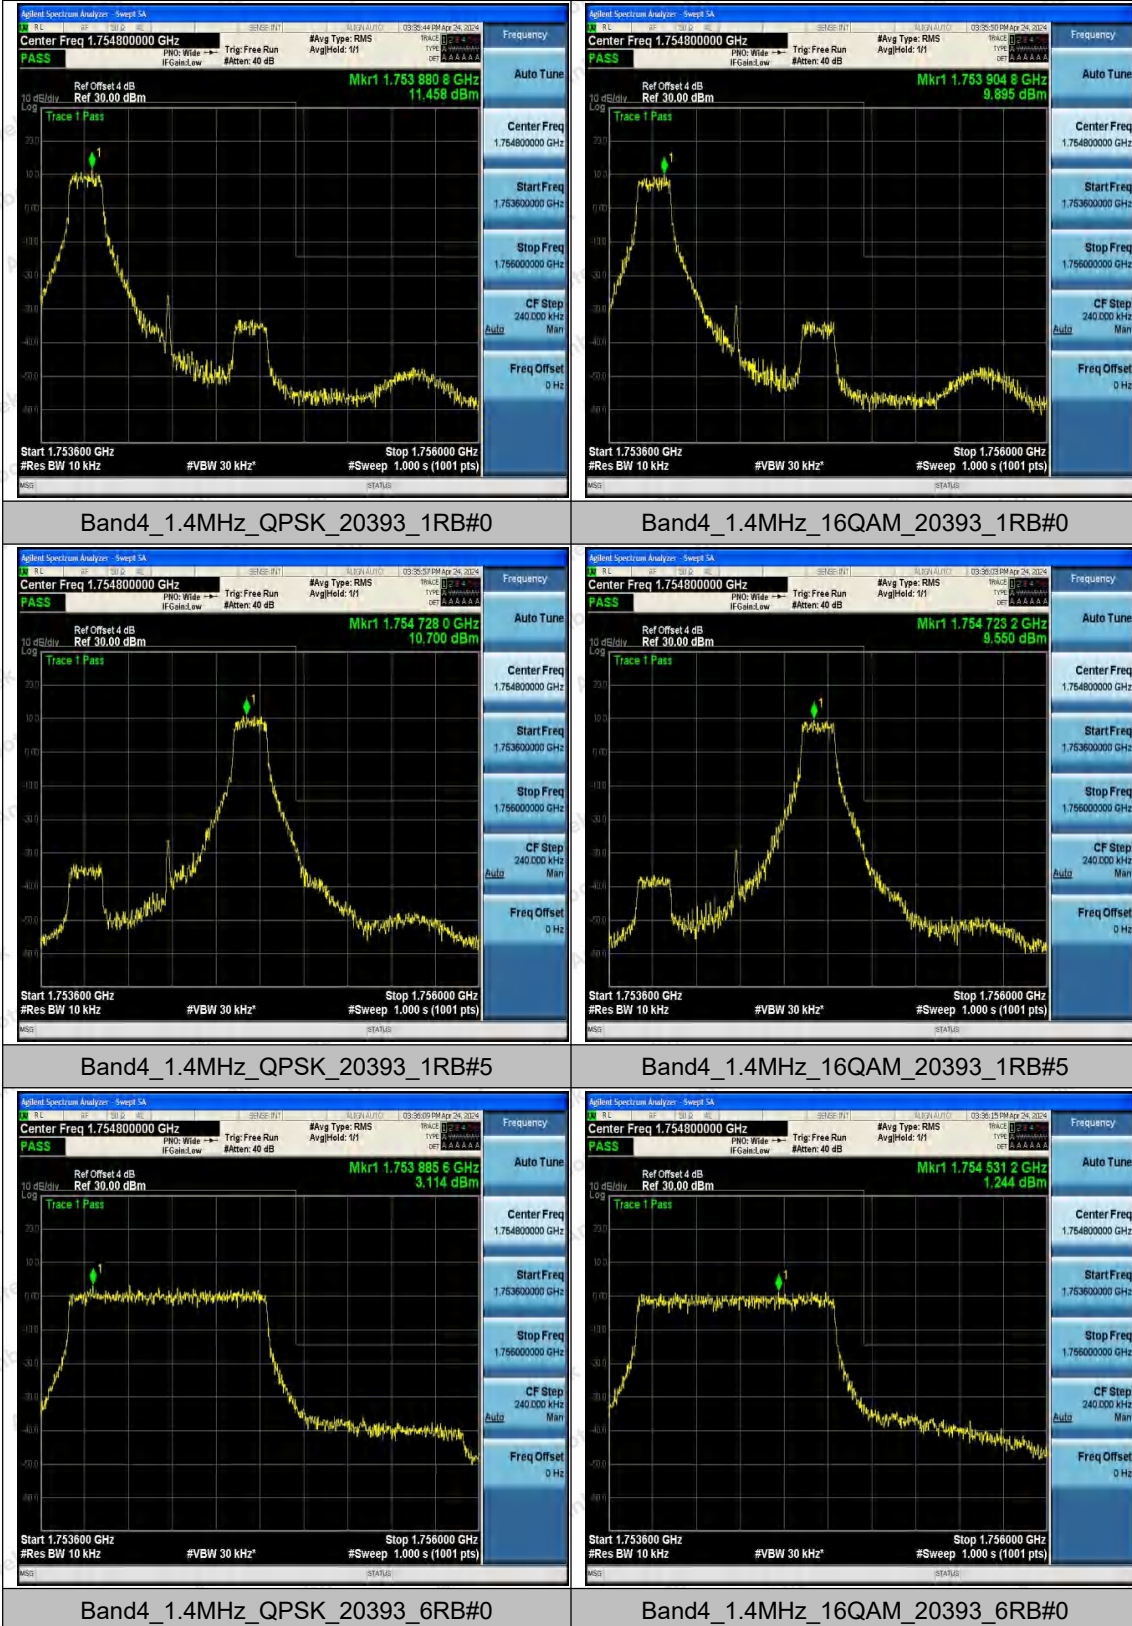

Shenzhen Anbotek Compliance Laboratory Limited

Address: 1/F., Building D, Sogood Science and Technology Park, Sanwei Community, Hangcheng Street, Bao'an District, Shenzhen, Guangdong, China.
Tel: (86) 0755-26066440 Fax: (86) 0755-26014772 Email: service@anbotek.com

Hotline
400-003-0500
www.anbotek.com.cn