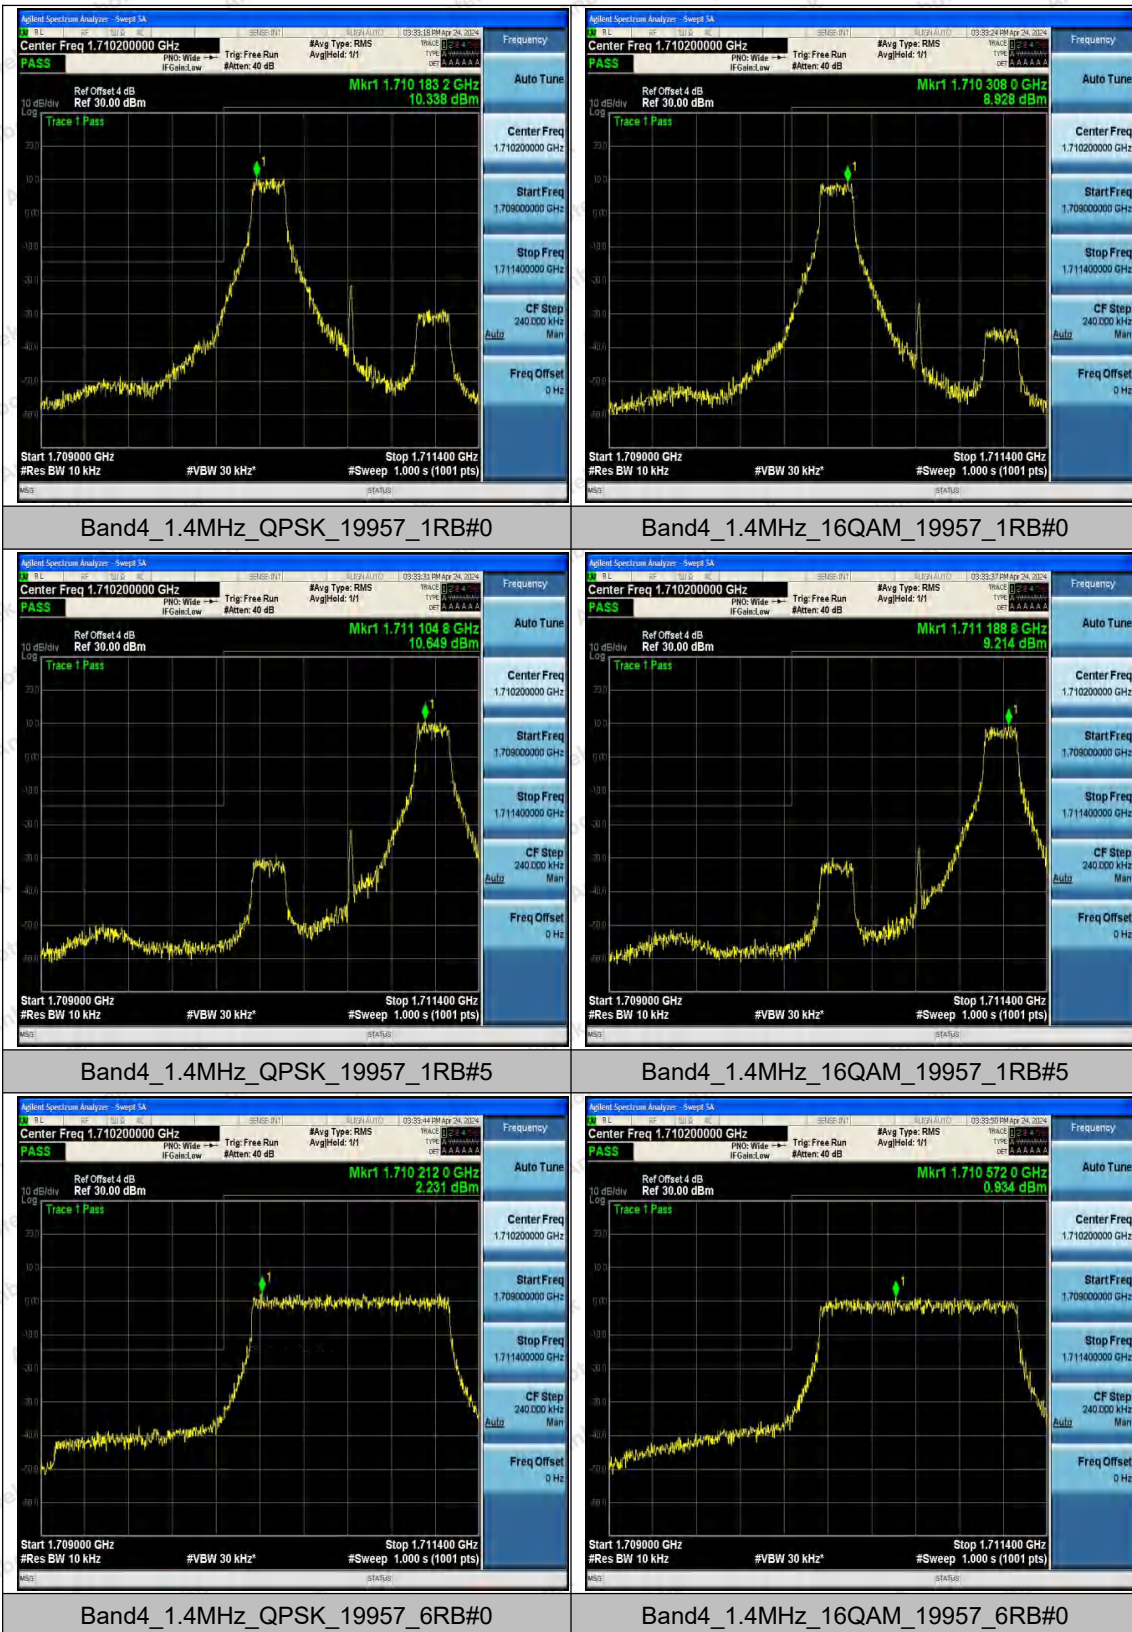

Test Graphs

Shenzhen Anbotek Compliance Laboratory Limited

Address: 1/F., Building D, Sogood Science and Technology Park, Sanwei Community, Hangcheng Street, Bao'an District, Shenzhen, Guangdong, China.
Tel: (86) 0755-26066440 Fax: (86) 0755-26014772 Email: service@anbotek.com

Hotline 400-003-0500
www.anbotek.com.cn