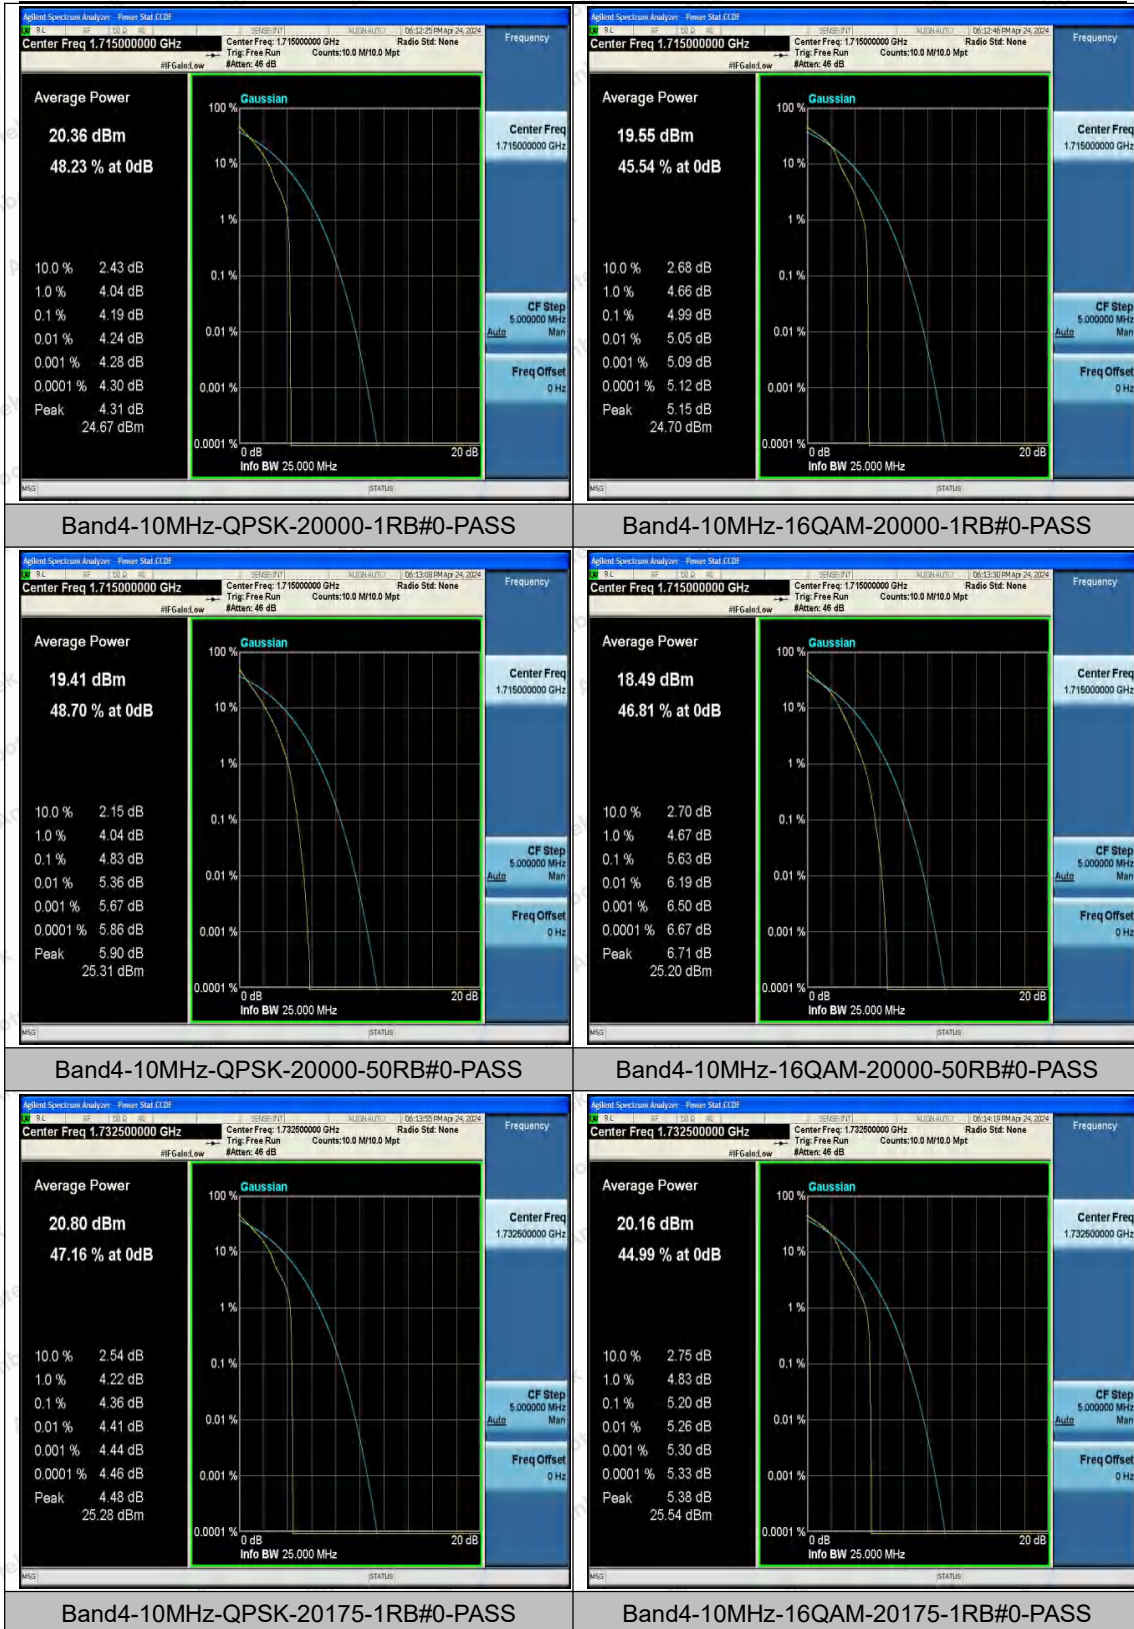

Shenzhen Anbotek Compliance Laboratory Limited

Address: 1/F., Building D, Sogood Science and Technology Park, Sanwei Community, Hangcheng Street, Bao'an District, Shenzhen, Guangdong, China.
Tel: (86) 0755-26066440 Fax: (86) 0755-26014772 Email: service@anbotek.com

Hotline 400-003-0500
www.anbotek.com.cn