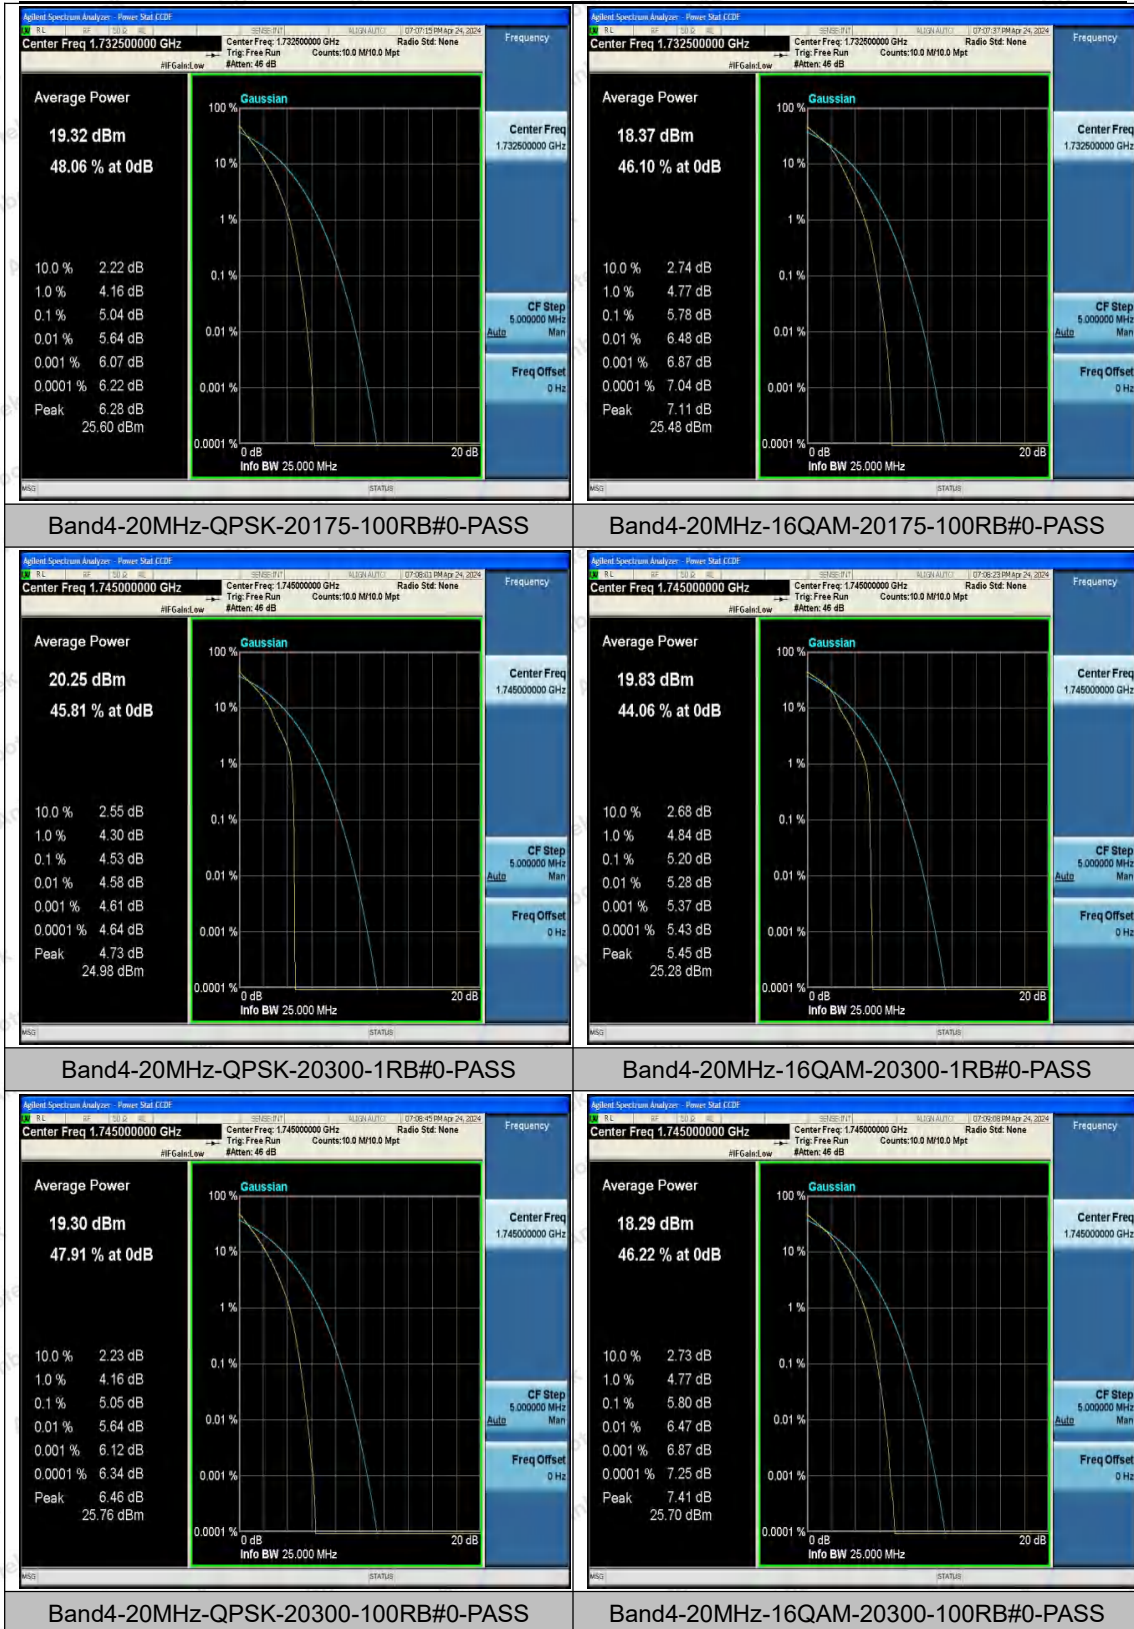

Shenzhen Anbotek Compliance Laboratory Limited

Address: 1/F., Building D, Sogood Science and Technology Park, Sanwei Community, Hangcheng Street, Bao'an District, Shenzhen, Guangdong, China.
Tel: (86) 0755-26066440 Fax: (86) 0755-26014772 Email: service@anbotek.com

Hotline
400-003-0500
www.anbotek.com.cn