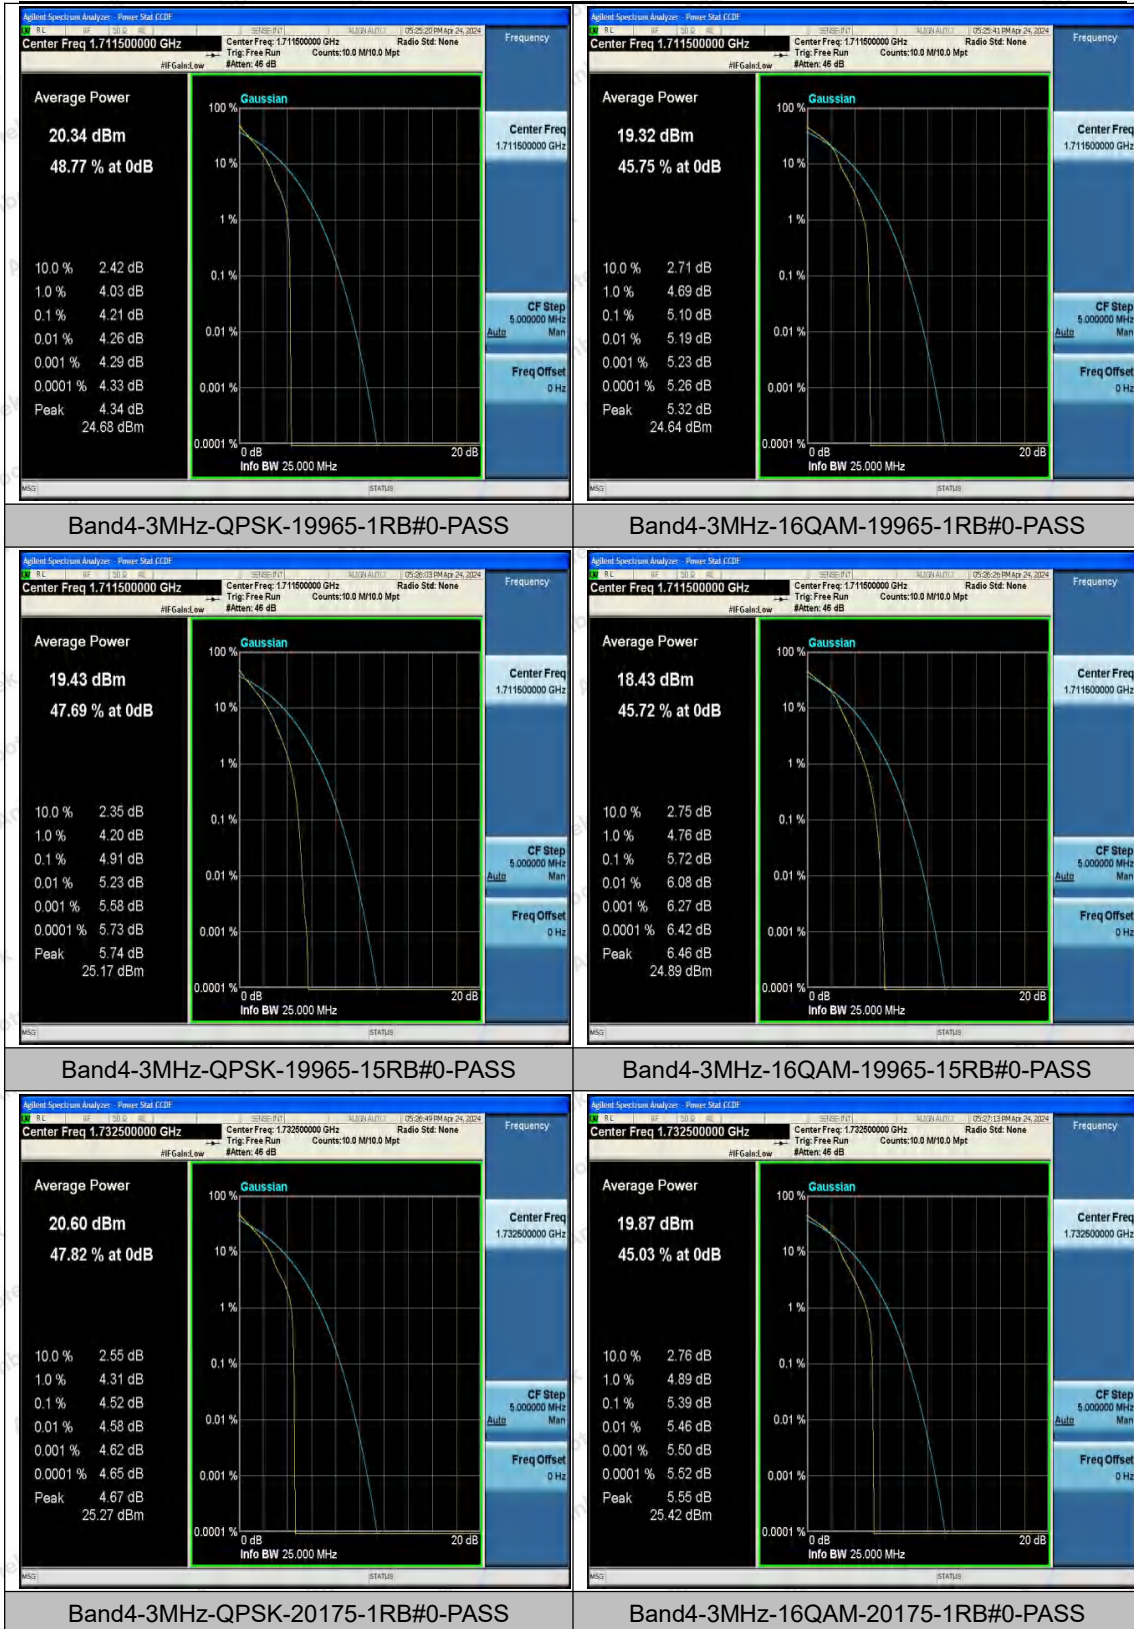

Shenzhen Anbotek Compliance Laboratory Limited

Address: 1/F., Building D, Sogood Science and Technology Park, Sanwei Community, Hangcheng Street, Bao'an District, Shenzhen, Guangdong, China.
Tel: (86) 0755-26066440 Fax: (86) 0755-26014772 Email: service@anbotek.com

Hotline 400-003-0500
www.anbotek.com.cn