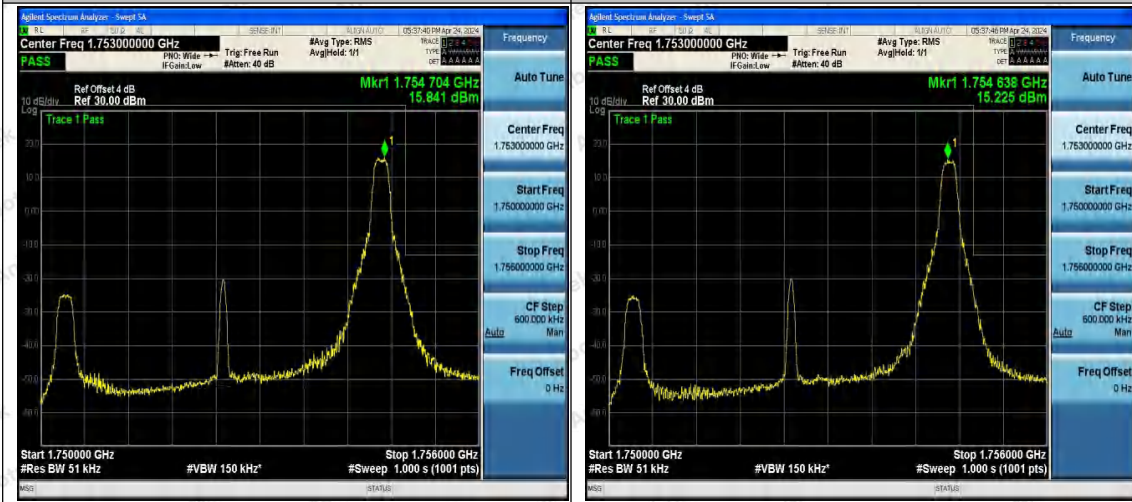

Hotline
 400-003-0500
 www.anbotek.com.cn

Band4_5MHz_QPSK_20375_1RB#0

Band4_5MHz_16QAM_20375_1RB#0

Band4_5MHz_QPSK_20375_1RB#24

Band4_5MHz_16QAM_20375_1RB#24

Band4_5MHz_QPSK_20375_25RB#0

Band4_5MHz_16QAM_20375_25RB#0