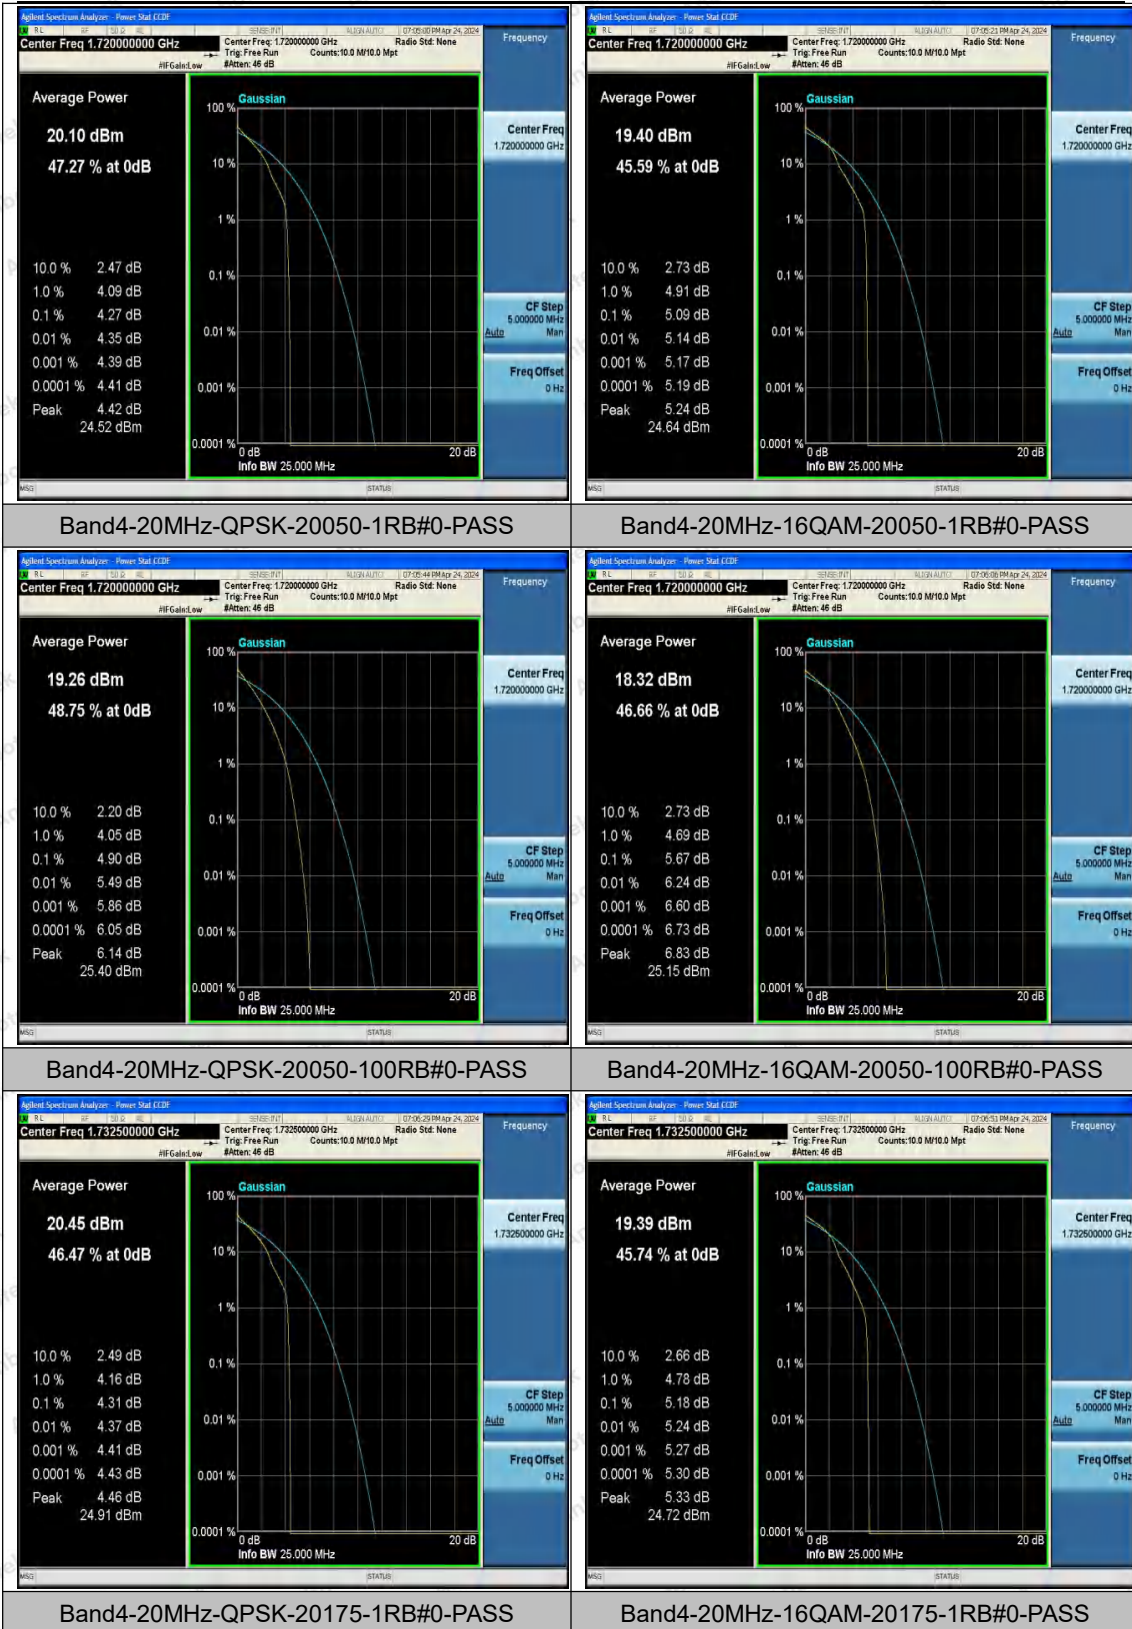

Shenzhen Anbotek Compliance Laboratory Limited

Address: 1/F., Building D, Sogood Science and Technology Park, Sanwei Community, Hangcheng Street, Bao'an District, Shenzhen, Guangdong, China.
Tel: (86) 0755-26066440 Fax: (86) 0755-26014772 Email: service@anbotek.com

Hotline 400-003-0500
www.anbotek.com.cn