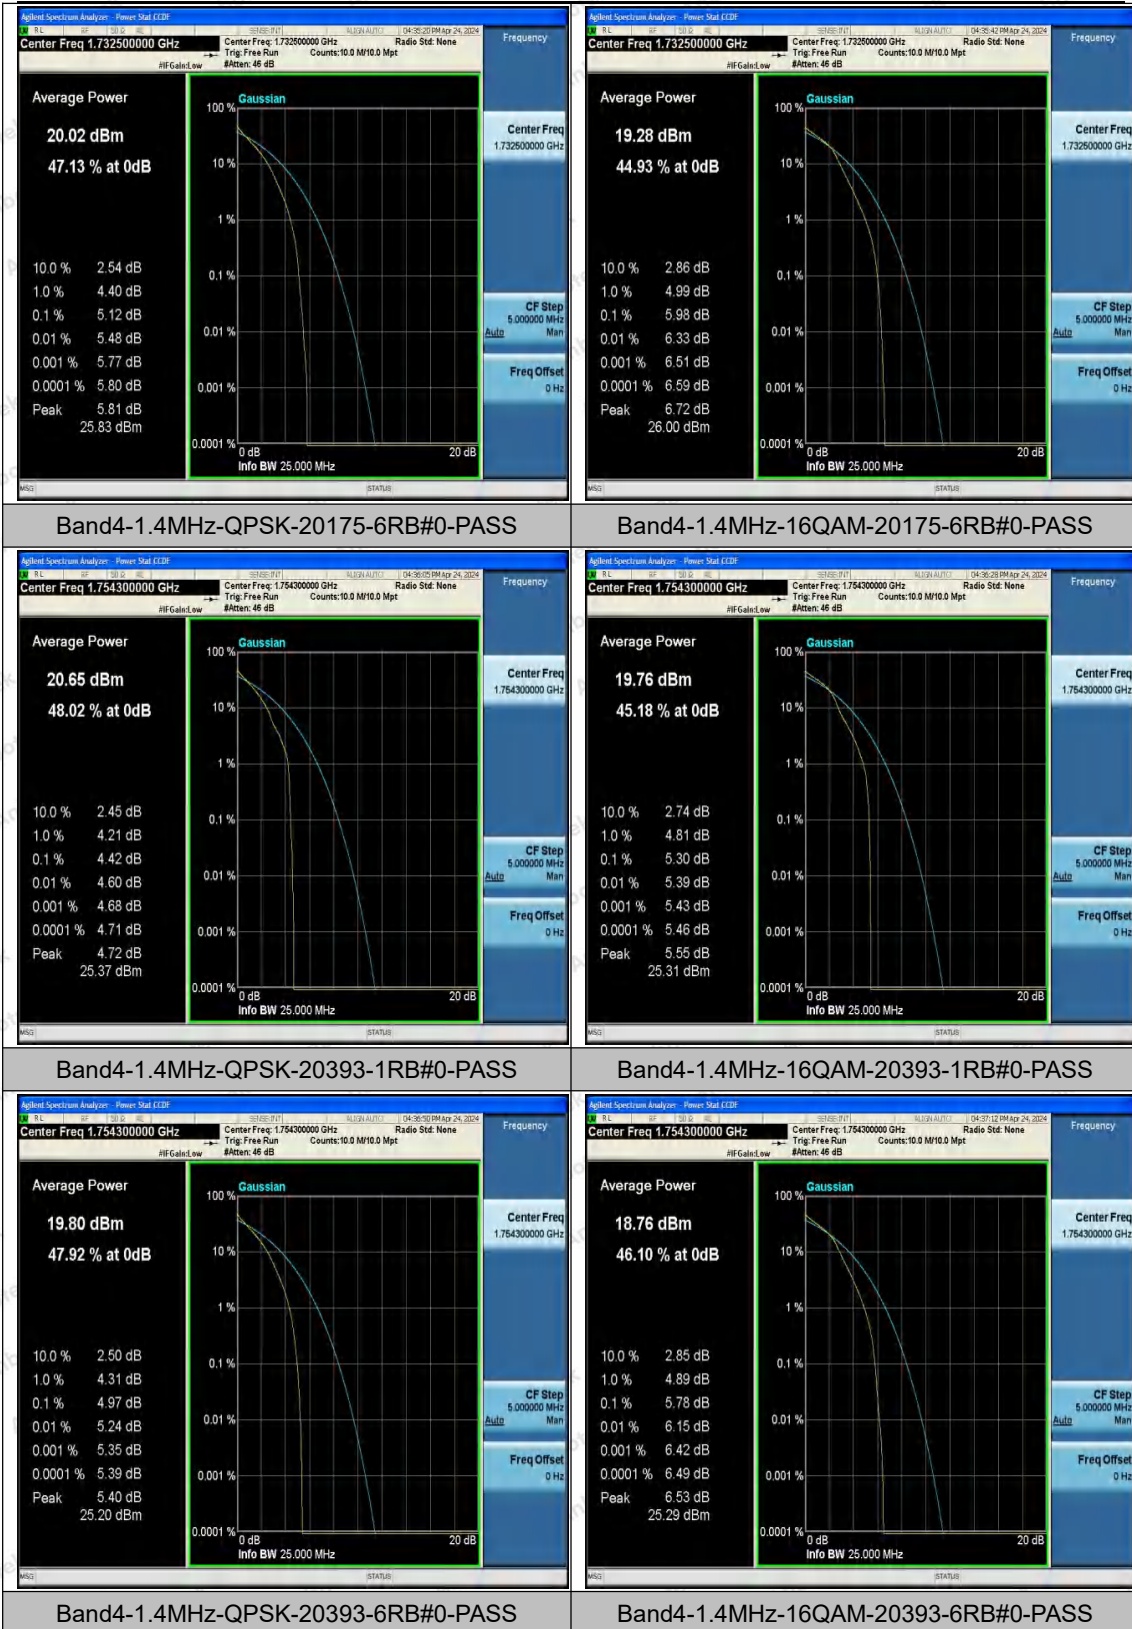

Shenzhen Anbotek Compliance Laboratory Limited

Address: 1/F., Building D, Sogood Science and Technology Park, Sanwei Community, Hangcheng Street, Bao'an District, Shenzhen, Guangdong, China.
Tel: (86) 0755-26066440 Fax: (86) 0755-26014772 Email: service@anbotek.com

Hotline
400-003-0500
www.anbotek.com.cn