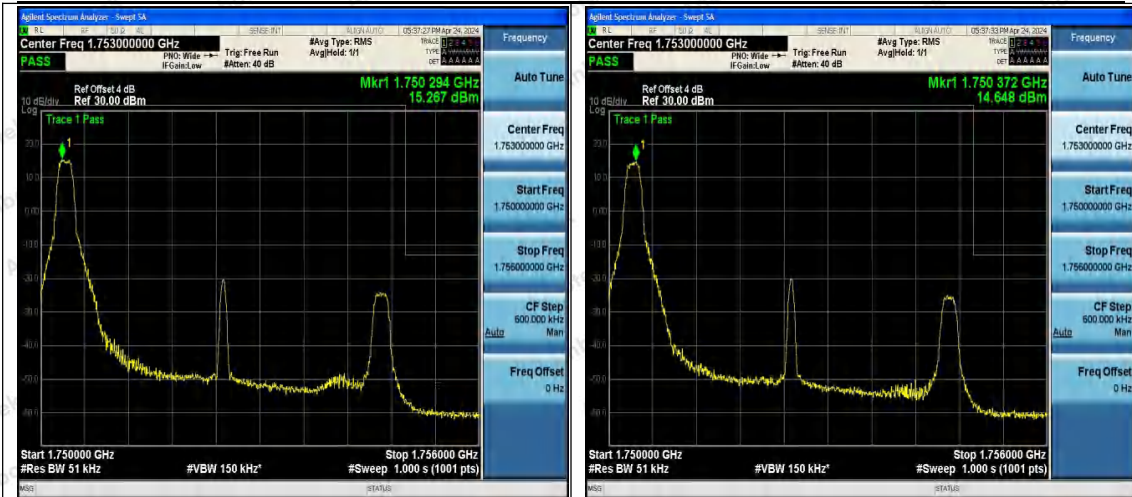

Hotline
 400-003-0500
 www.anbotek.com.cn

Band4_5MHz_QPSK_20375_1RB#0

Band4_5MHz_16QAM_20375_1RB#0

Band4_5MHz_QPSK_20375_1RB#24

Band4_5MHz_16QAM_20375_1RB#24

Band4_5MHz_QPSK_20375_25RB#0

Band4_5MHz_16QAM_20375_25RB#0