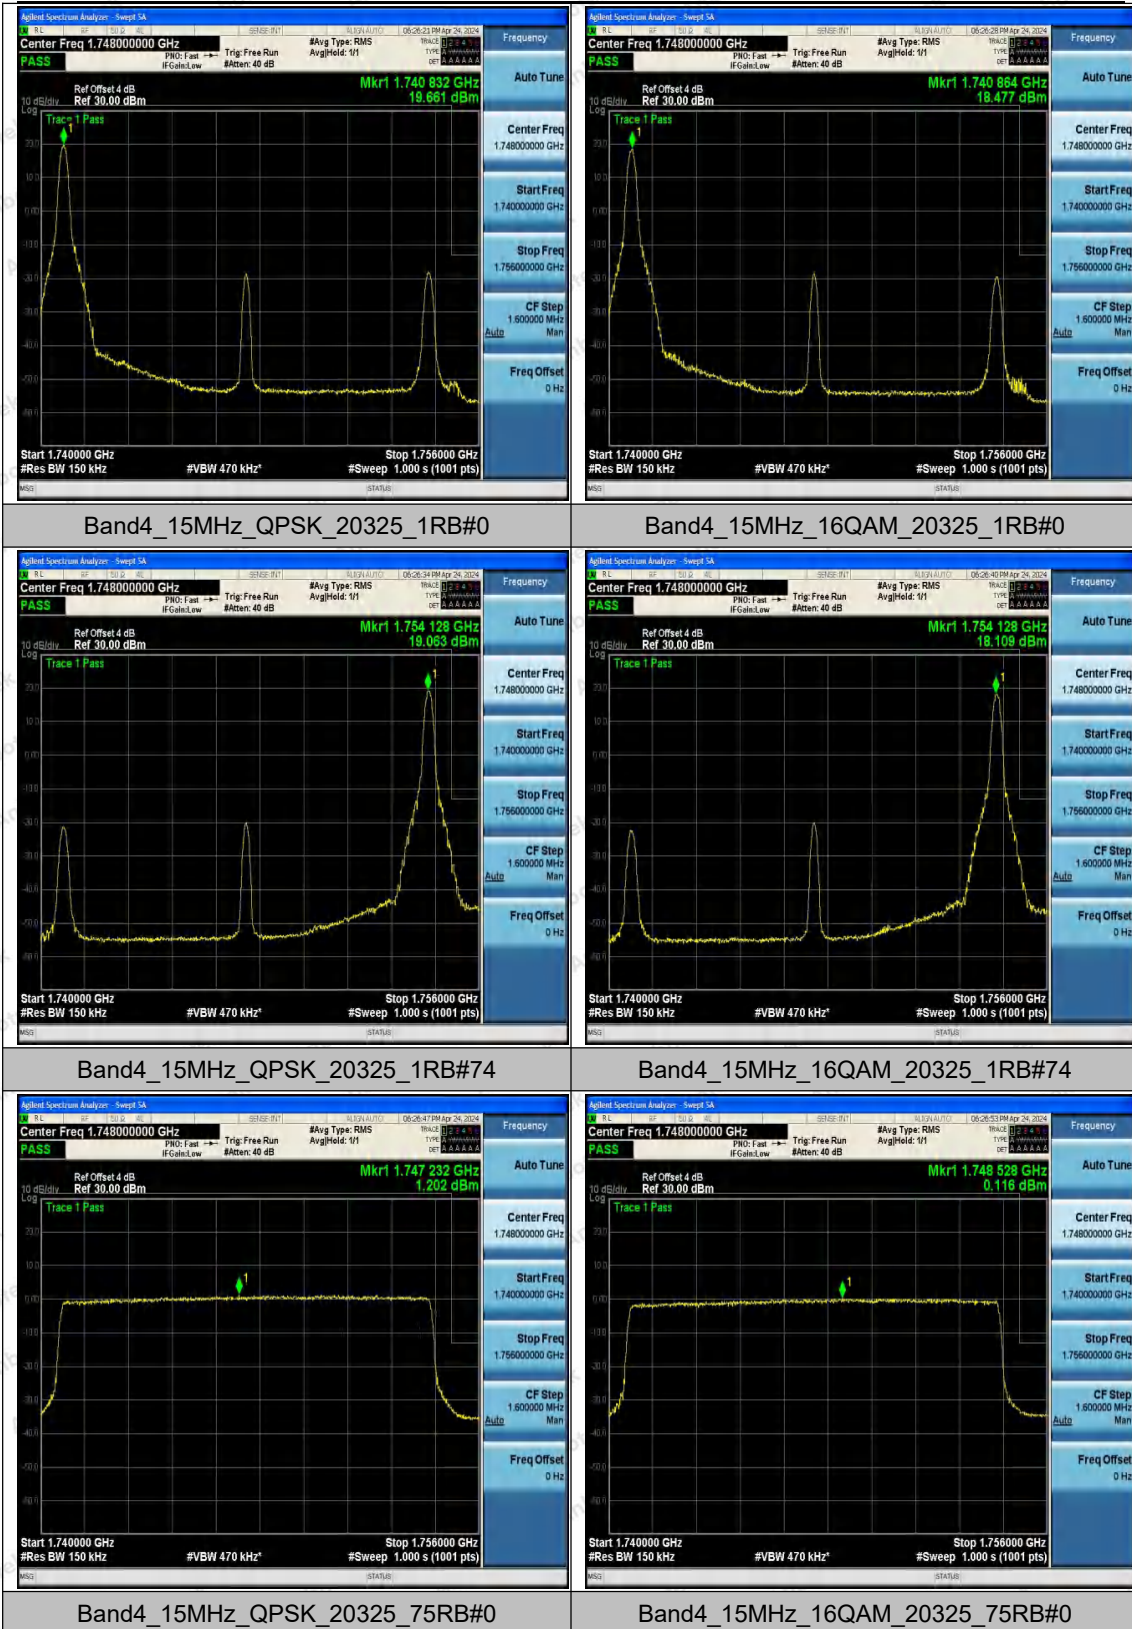

Shenzhen Anbotek Compliance Laboratory Limited

Address: 1/F., Building D, Sogood Science and Technology Park, Sanwei Community, Hangcheng Street, Bao'an District, Shenzhen, Guangdong, China.
Tel: (86) 0755-26066440 Fax: (86) 0755-26014772 Email: service@anbotek.com

Hotline
400-003-0500
www.anbotek.com.cn