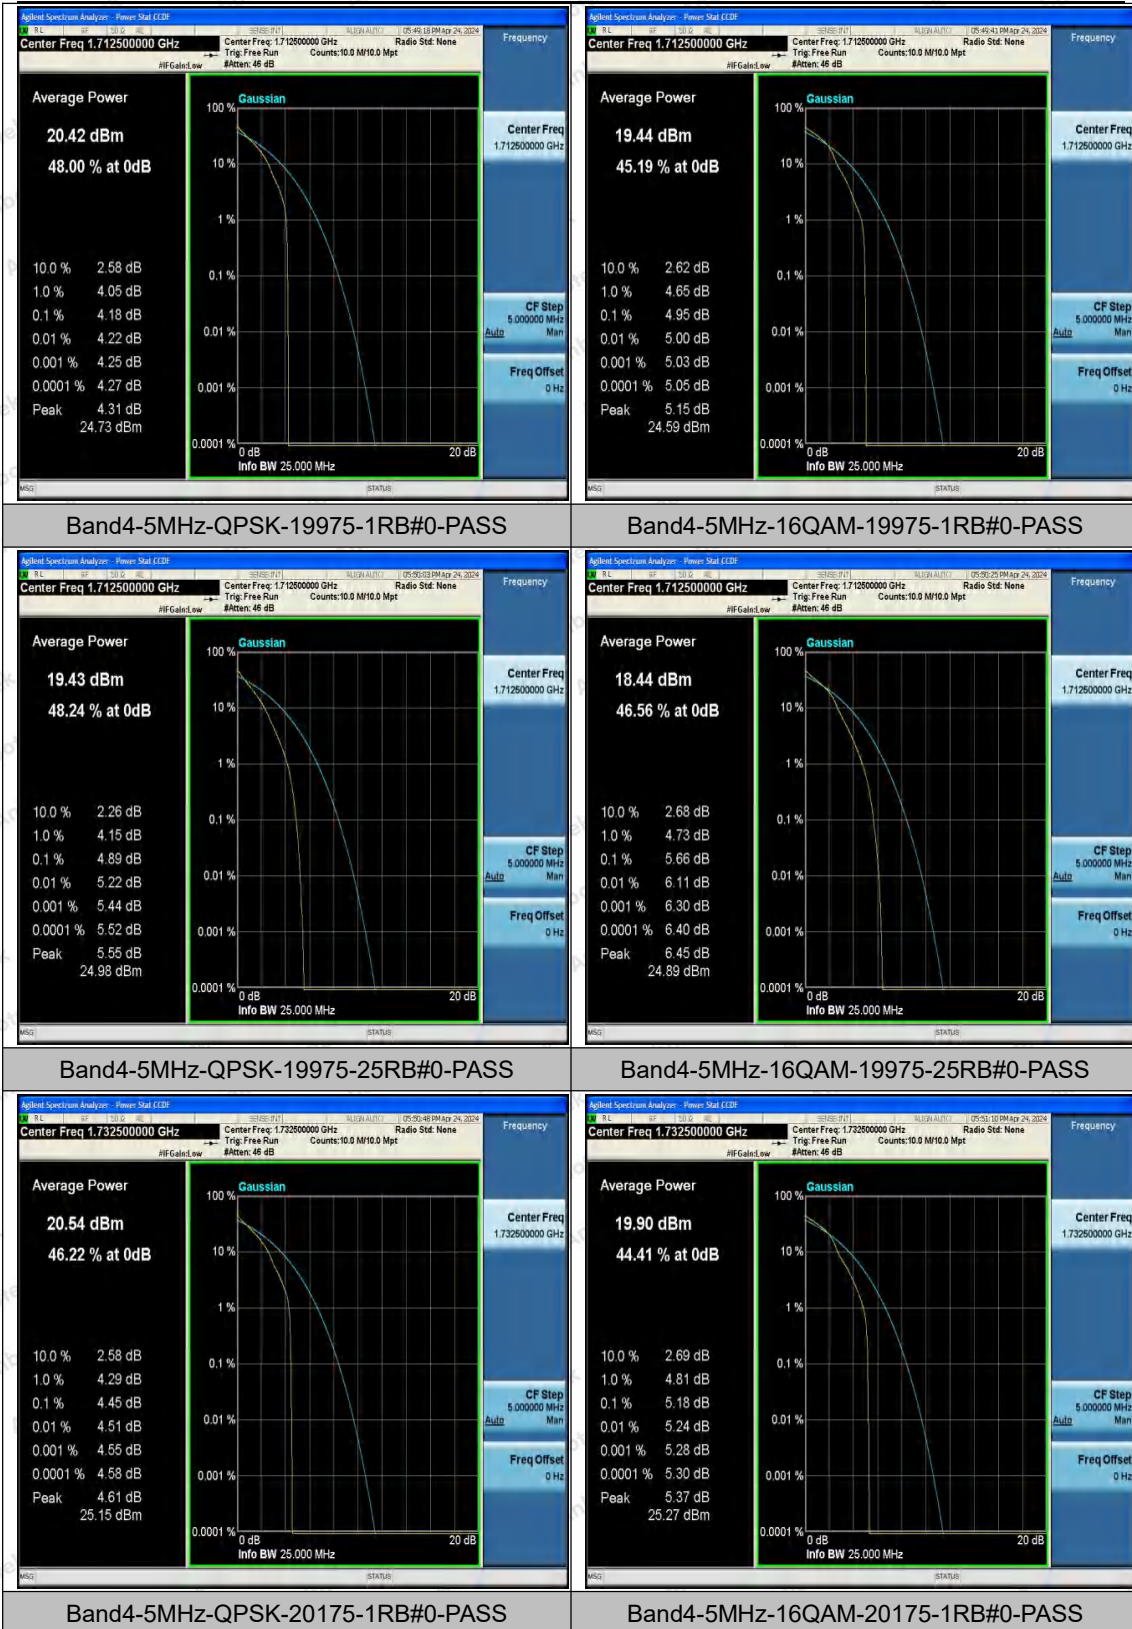

Shenzhen Anbotek Compliance Laboratory Limited

Address: 1/F., Building D, Sogood Science and Technology Park, Sanwei Community, Hangcheng Street, Bao'an District, Shenzhen, Guangdong, China.
Tel: (86) 0755-26066440 Fax: (86) 0755-26014772 Email: service@anbotek.com

Hotline 400-003-0500
www.anbotek.com.cn