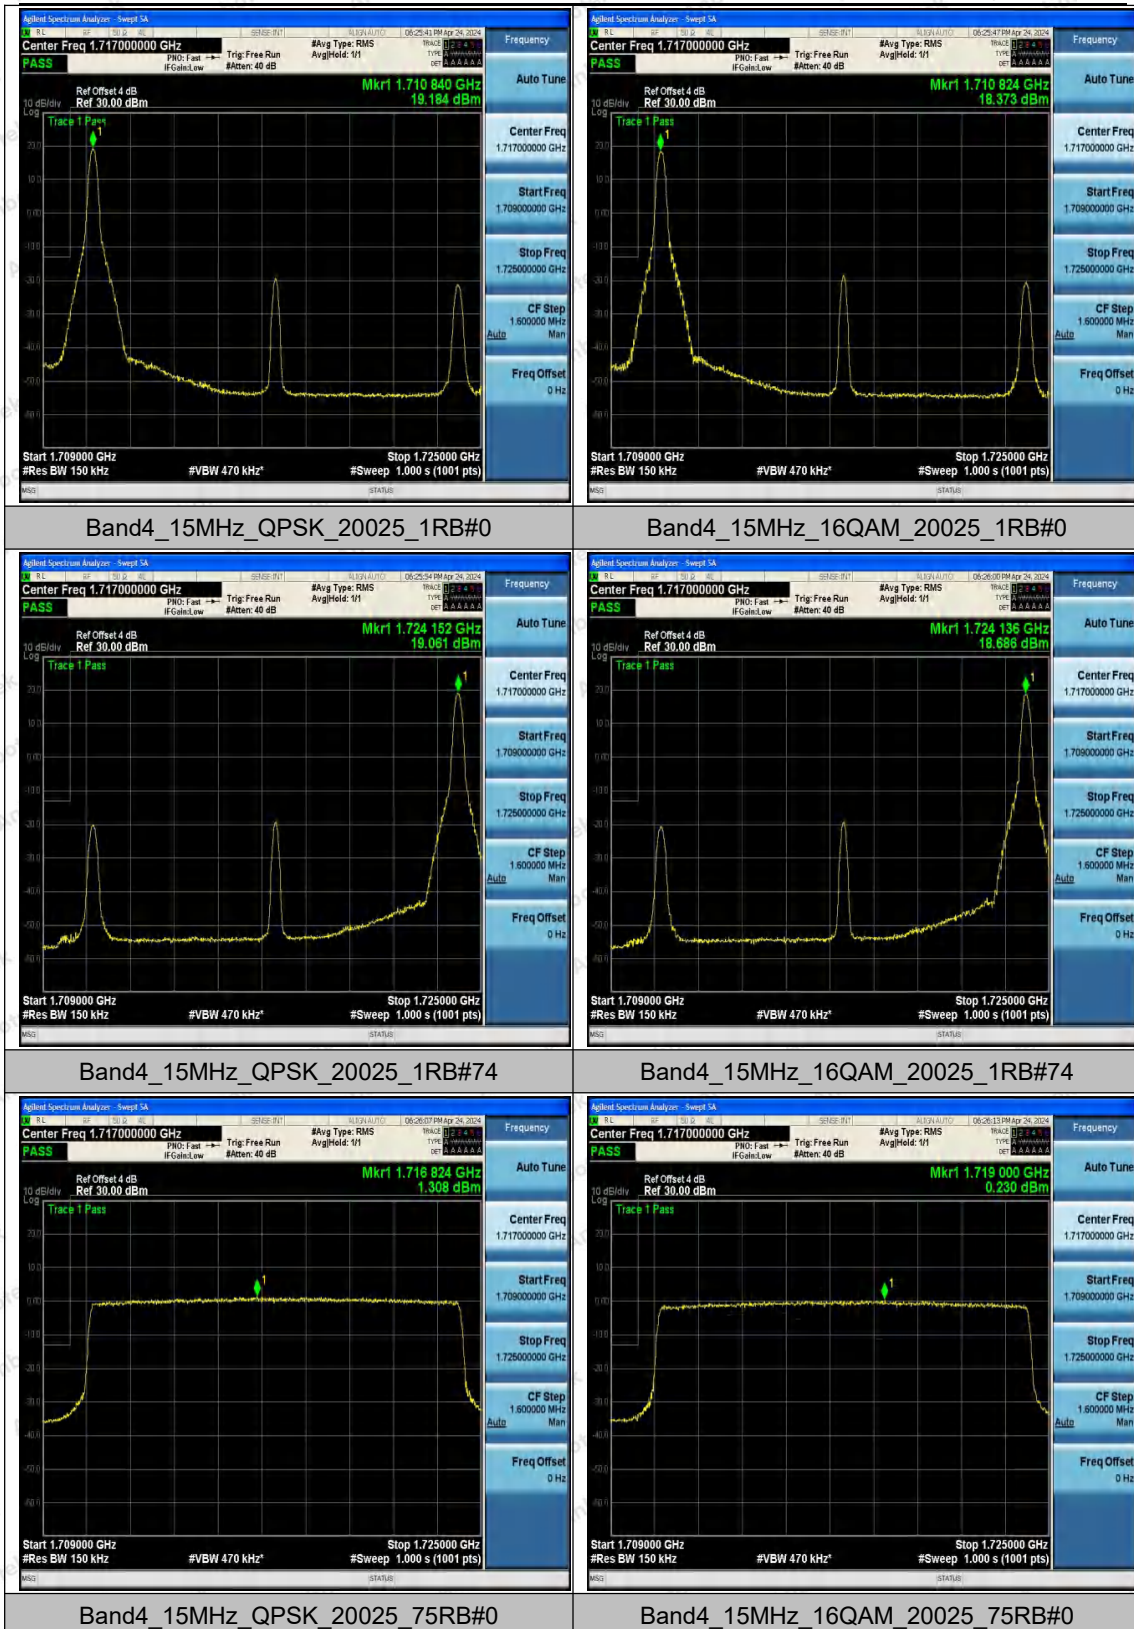

Shenzhen Anbotek Compliance Laboratory Limited

Address: 1/F., Building D, Sogood Science and Technology Park, Sanwei Community, Hangcheng Street, Bao'an District, Shenzhen, Guangdong, China.
Tel: (86) 0755-26066440 Fax: (86) 0755-26014772 Email: service@anbotek.com

Hotline
400-003-0500
www.anbotek.com.cn