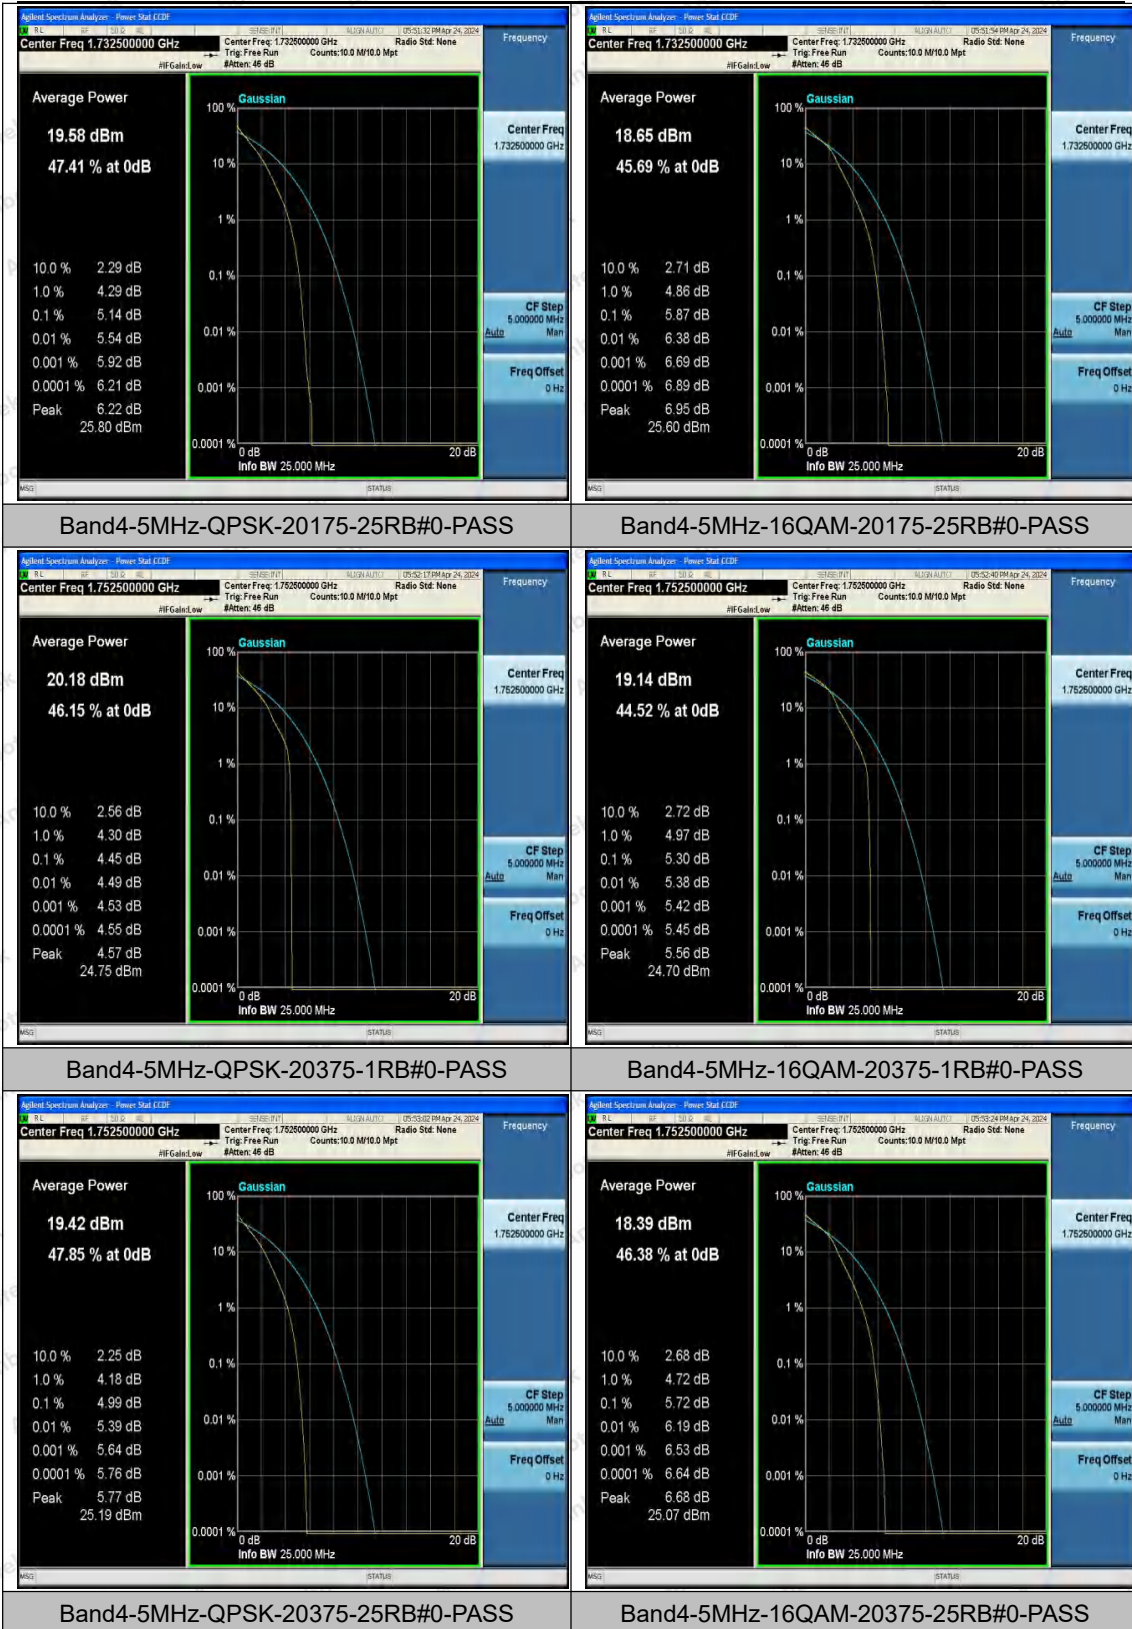

Shenzhen Anbotek Compliance Laboratory Limited

Address: 1/F., Building D, Sogood Science and Technology Park, Sanwei Community, Hangcheng Street, Bao'an District, Shenzhen, Guangdong, China.
Tel: (86) 0755-26066440 Fax: (86) 0755-26014772 Email: service@anbotek.com

Hotline
400-003-0500
www.anbotek.com.cn