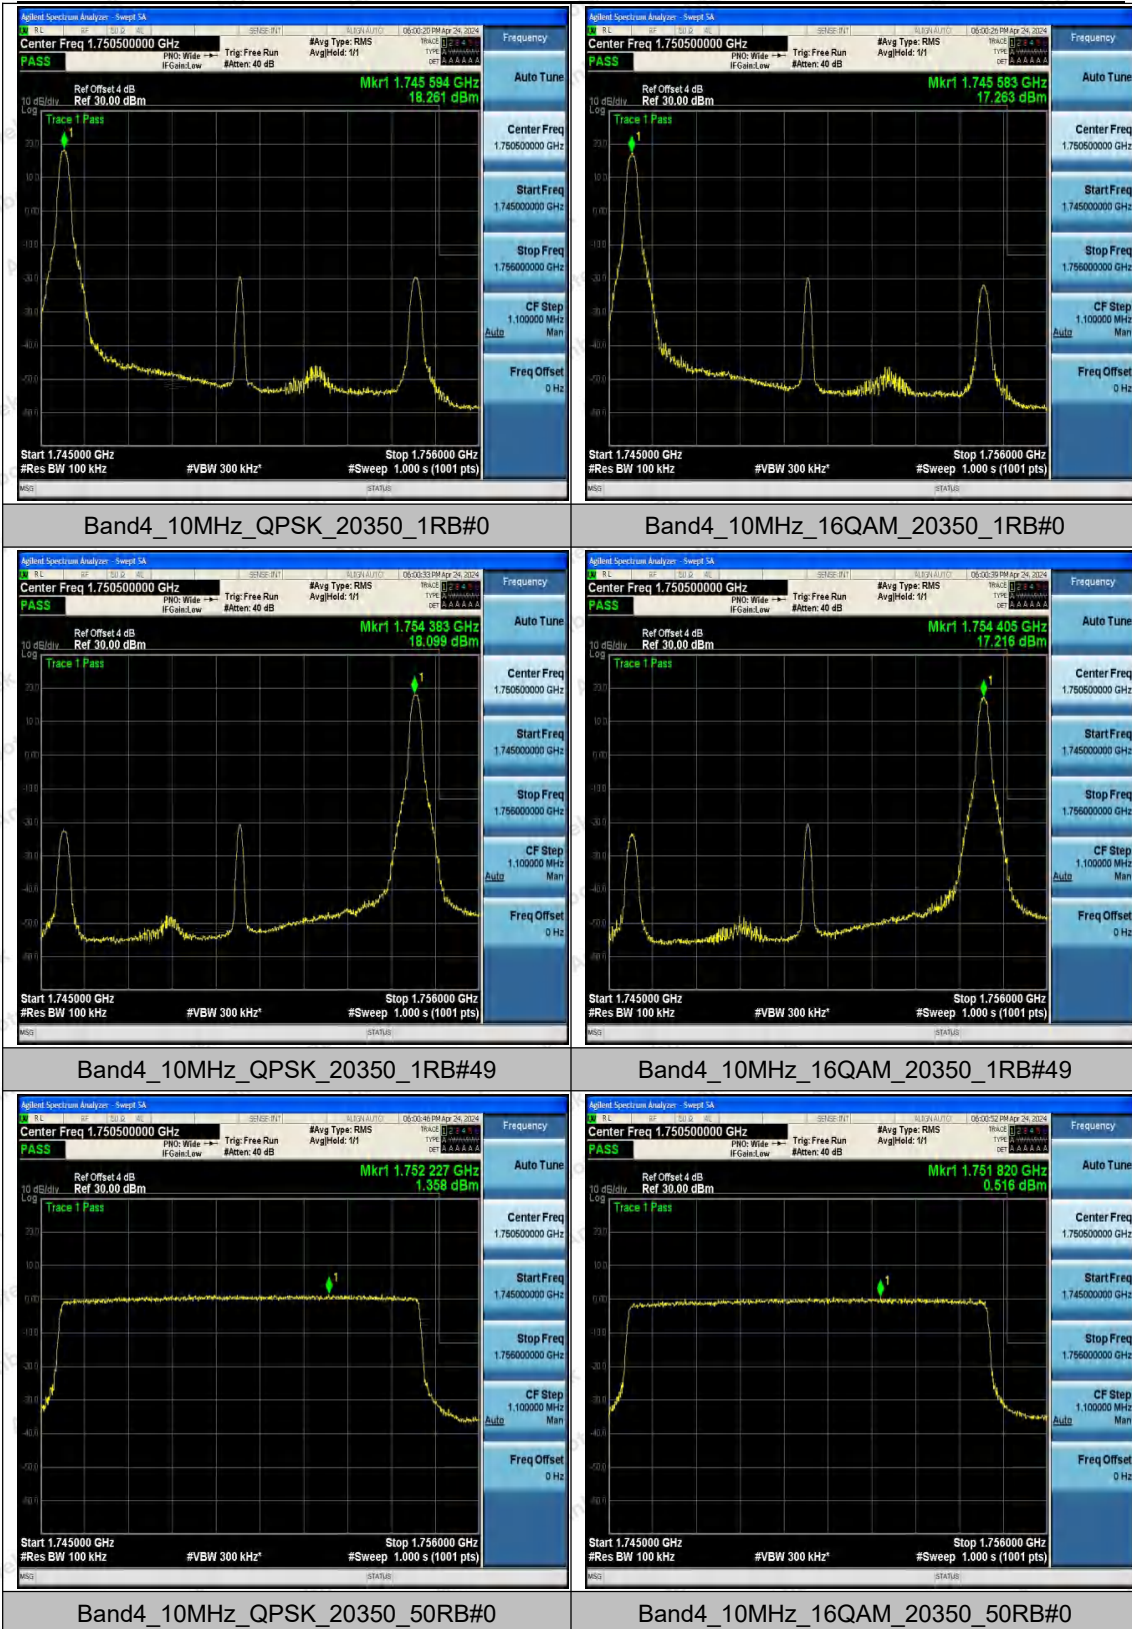

Shenzhen Anbotek Compliance Laboratory Limited

Address: 1/F., Building D, Sogood Science and Technology Park, Sanwei Community, Hangcheng Street, Bao'an District, Shenzhen, Guangdong, China.
Tel: (86) 0755-26066440 Fax: (86) 0755-26014772 Email: service@anbotek.com

Hotline 400-003-0500
www.anbotek.com.cn