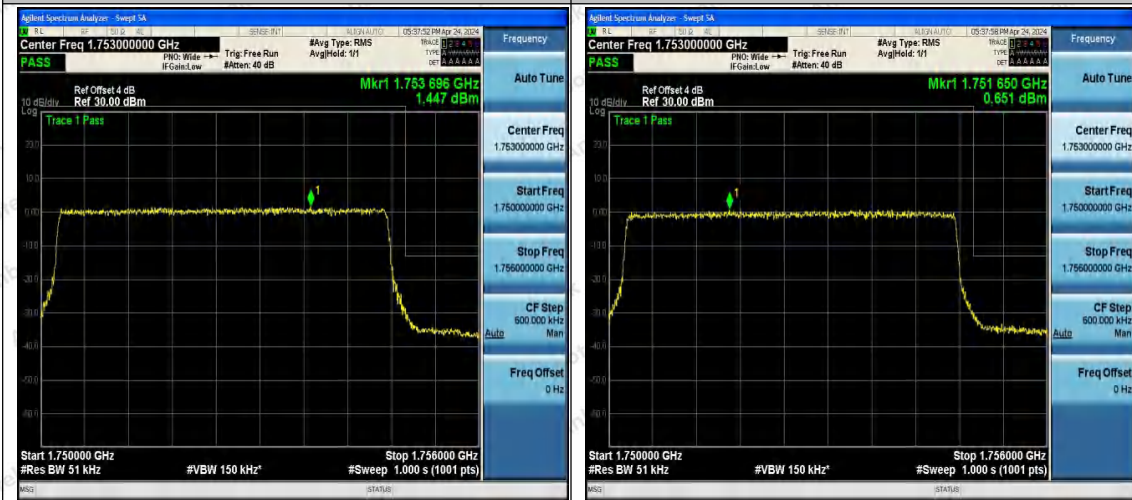

Hotline
 400-003-0500
 www.anbotek.com.cn

Band4_5MHz_QPSK_20375_1RB#0

Band4_5MHz_16QAM_20375_1RB#0

Band4_5MHz_QPSK_20375_1RB#24

Band4_5MHz_16QAM_20375_1RB#24

Band4_5MHz_QPSK_20375_25RB#0

Band4_5MHz_16QAM_20375_25RB#0