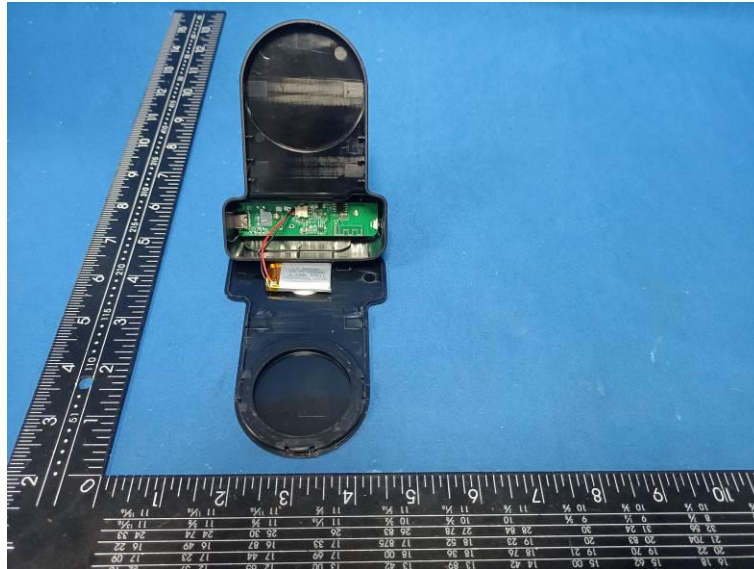

Internal Photos of the EUT

BT PCB Antenna