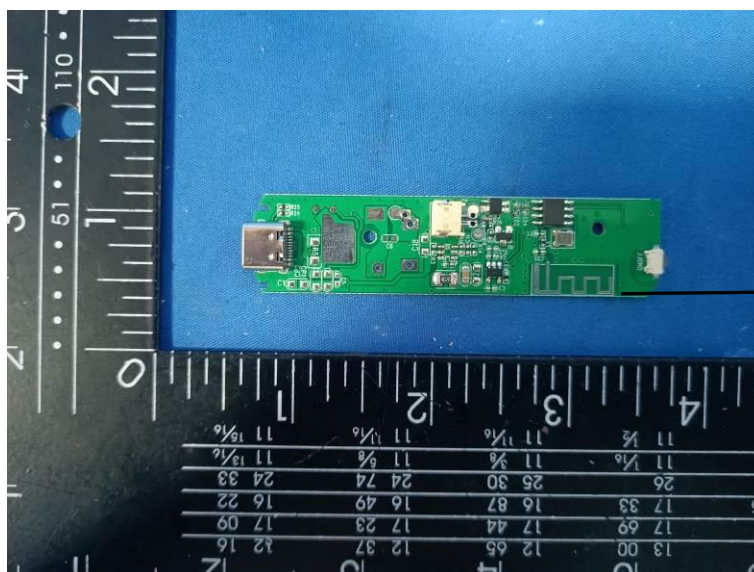

Internal Photos of the EUT

BT PCB Antenna