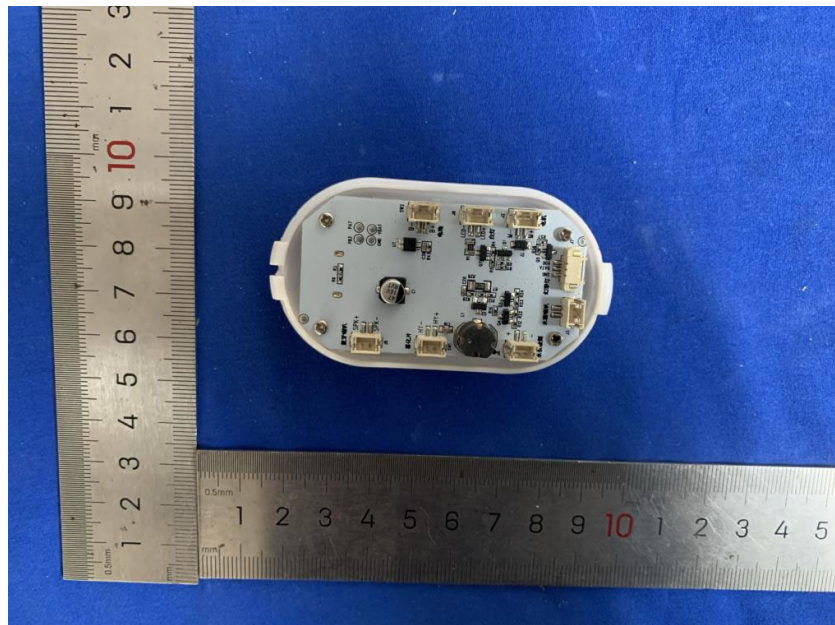

# Internal photographs

FCC ID: 2BFMK-C919

Antenna