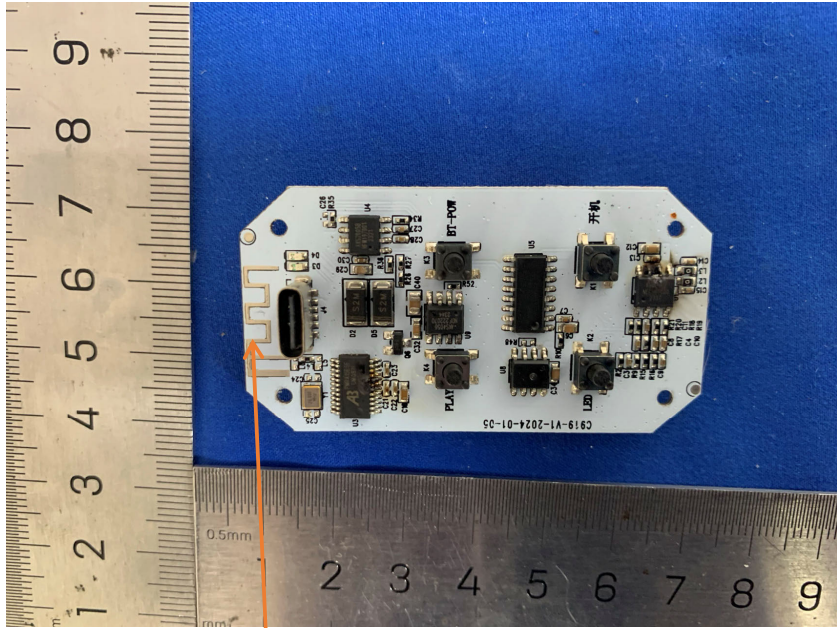

# Internal photographs

FCC ID: 2BFMK-C919

Antenna