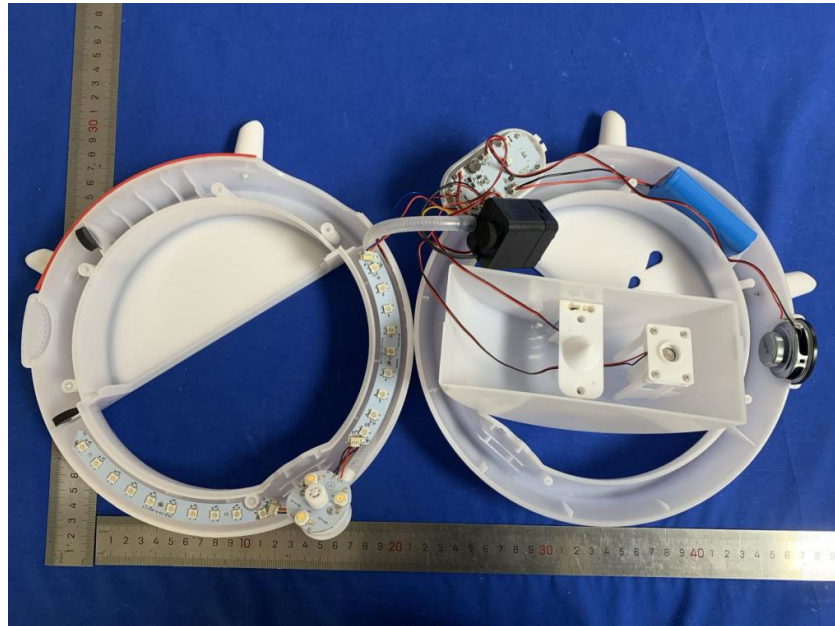

# Internal photographs

FCC ID: 2BFMK-C919

Antenna