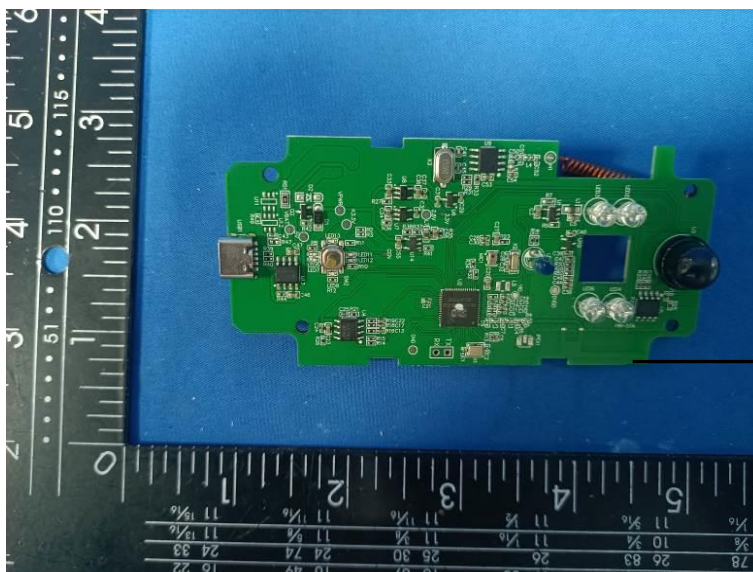

Internal Photos of the EUT

433MHz Spring Antenna

BT/2.4G WIFI PIFA Antenna