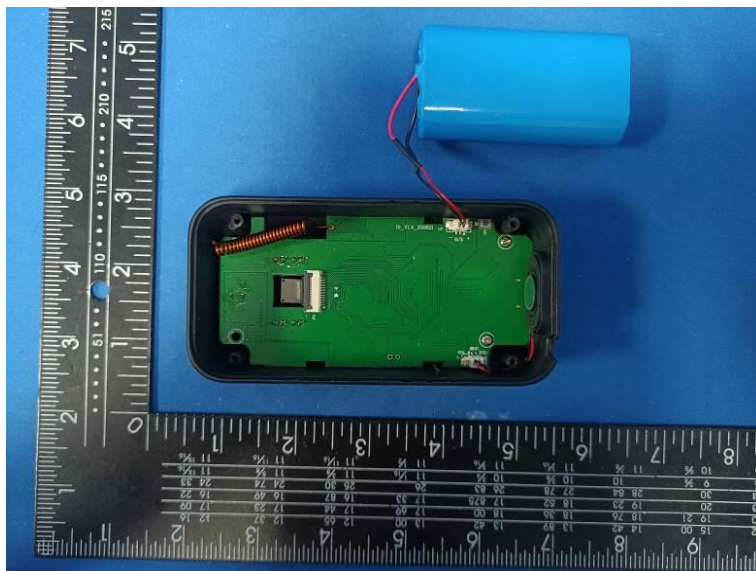

Internal Photos of the EUT

433MHz Spring Antenna

BT/2.4G WIFI PIFA Antenna