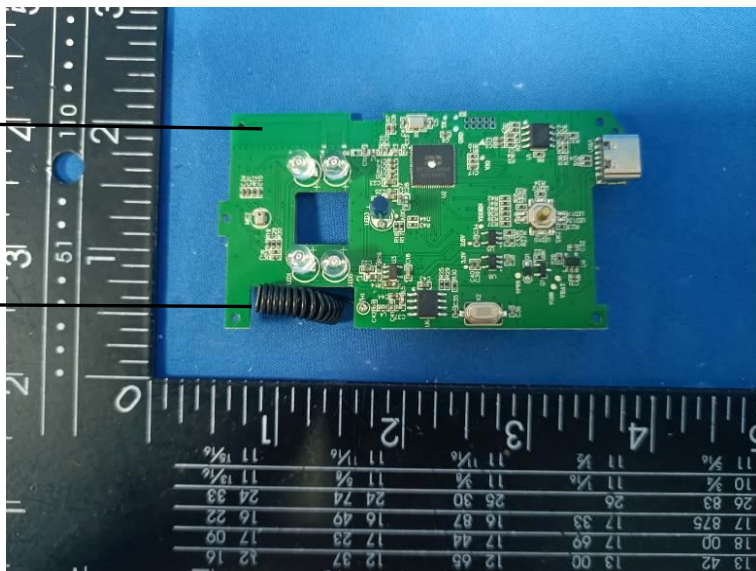

### Internal Photos of the EUT

BT/2.4G WIFI  
PCB Antenna

433MHz Spring  
Antenna