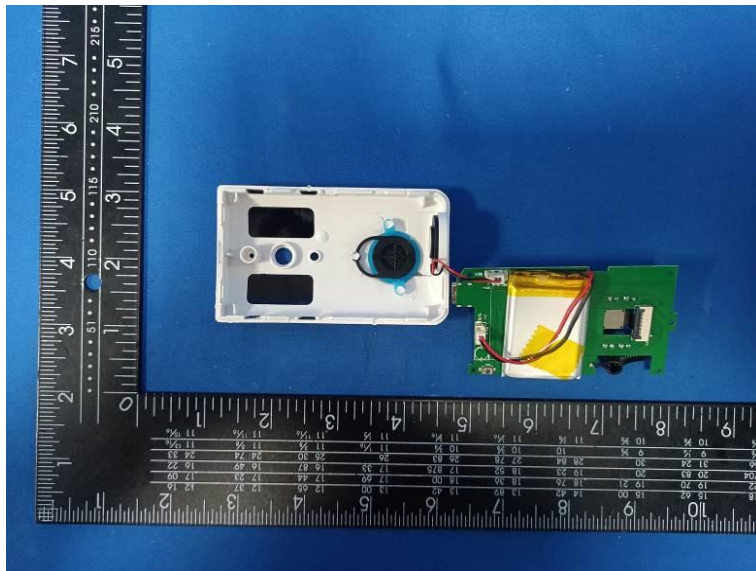

### Internal Photos of the EUT

BT/2.4G WIFI  
PCB Antenna

433MHz Spring  
Antenna