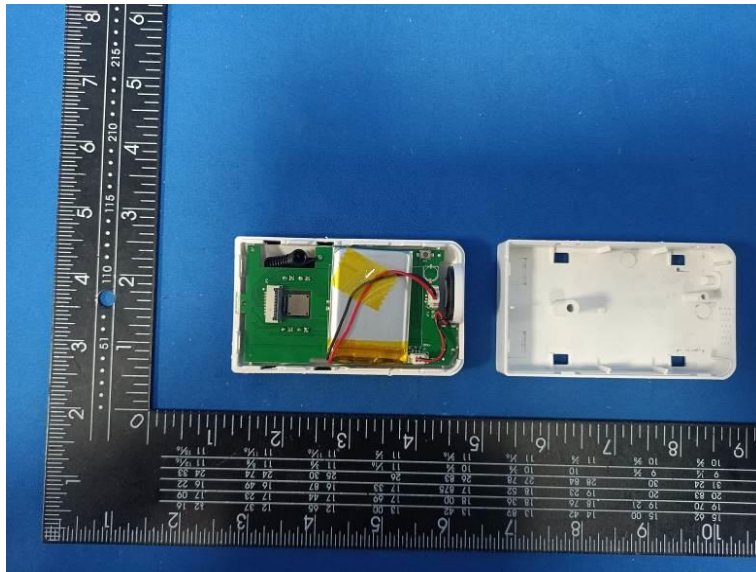

### Internal Photos of the EUT

BT/2.4G WIFI  
PCB Antenna

433MHz Spring  
Antenna